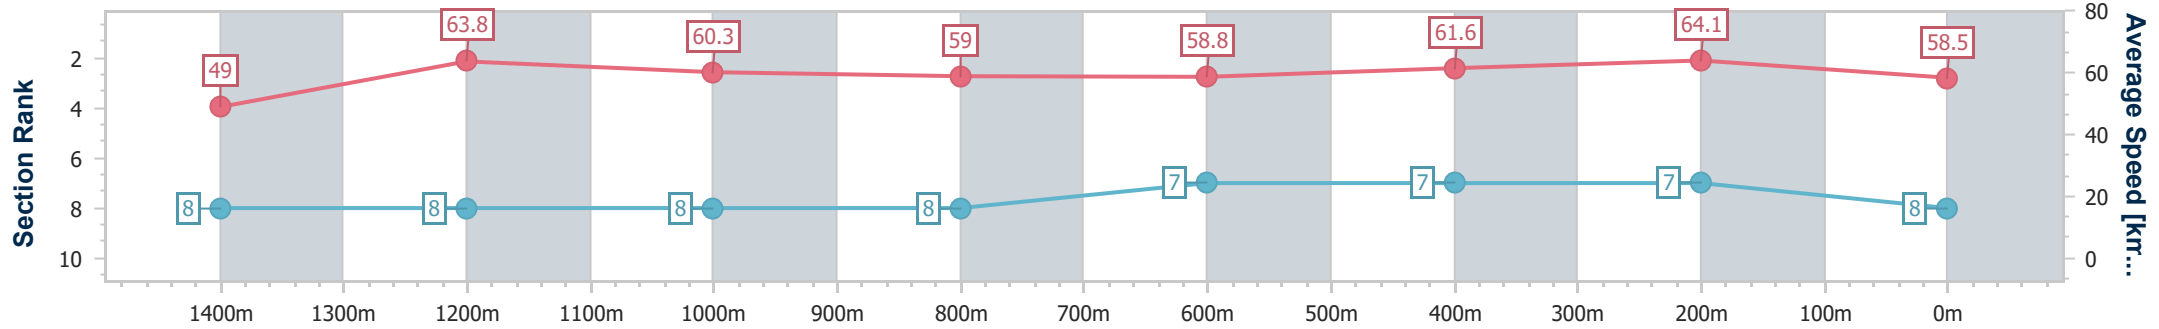

Horse/Jockey Name	Mishani Kingdom
Final Rank	8
Fastest Section Time (Section)	0:11.24 (400m)
Top Speed [km/h] (Section)	65.7 (1400m)
Race State	Finished

Eagle Farm QLD Professional
Race 4: MERCEDES-BENZ BRISBANE QTIS Three-Year-Old Handicap - 1600m
25 March 2023 - 13:52
Track Rating: Good 4, Weather: Fine, Rail Position: +1m Entire

BRISBANE RACING CLUB

Section	Overall	1400m	1200m	1000m	800m	600m	400m	200m
Section Times	1:37.55 [8] (0:14.77)	1:22.78 [8] (0:11.30)	1:11.48 [8] (0:11.94)	0:59.54 [8] (0:12.18)	0:47.36 [8] (0:12.16)	0:35.20 [7] (0:11.67)	0:23.53 [7] (0:11.24)	0:12.29 [7] (0:12.29)
Average Speed [km/h]	49.0	63.8	60.3	59.0	58.8	61.6	64.1	58.5
Top Speed [km/h]	65.6	65.7	61.1	60.4	59.7	64.3	65.3	61.7
Avg. Dist. to Rail [m]	11.6	1.2	1.1	0.7	1.5	1.0	4.9	6.6
Avg. Stride Freq. [Hz]	2.1	2.2	2.2	2.1	2.2	2.2	2.3	2.2
Avg. Stride Length [m]	6.5	7.8	7.6	7.6	7.6	7.6	7.6	7.3

- [ ] Ranking at each section and finish
- -.-.- No data available at this section
- NA No data available