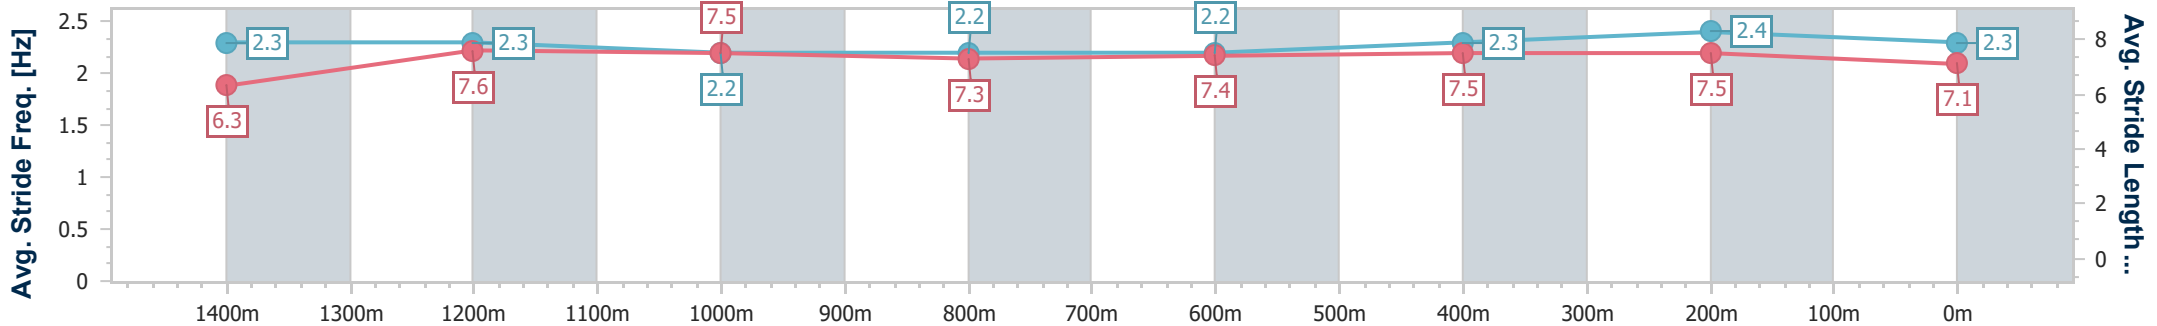

Horse/Jockey Name	Compass Rose
Final Rank	3
Fastest Section Time (Section)	0:11.16 (400m)
Top Speed [km/h] (Section)	66.5 (1400m)
Race State	Finished

Eagle Farm QLD Professional
Race 4: MERCEDES-BENZ BRISBANE QTIS Three-Year-Old Handicap - 1600m
25 March 2023 - 13:52
Track Rating: Good 4, Weather: Fine, Rail Position: +1m Entire

BRISBANE RACING CLUB

Section	Overall	1400m	1200m	1000m	800m	600m	400m	200m
Section Times	1:36.96 [3] (0:13.91)	1:23.05 [3] (0:11.45)	1:11.60 [4] (0:12.02)	0:59.58 [4] (0:12.29)	0:47.29 [4] (0:12.32)	0:34.97 [4] (0:11.76)	0:23.21 [4] (0:11.16)	0:12.05 [4] (0:12.05)
Average Speed [km/h]	51.9	62.9	60.0	58.7	58.7	61.5	64.5	59.8
Top Speed [km/h]	66.3	66.5	60.8	59.5	59.3	63.6	65.4	62.9
Avg. Dist. to Rail [m]	9.6	2.1	1.0	0.6	0.6	1.2	4.3	6.1
Avg. Stride Freq. [Hz]	2.3	2.3	2.2	2.2	2.2	2.3	2.4	2.3
Avg. Stride Length [m]	6.3	7.6	7.5	7.3	7.4	7.5	7.5	7.1

- [ ] Ranking at each section and finish
- -.-.- No data available at this section
- NA No data available