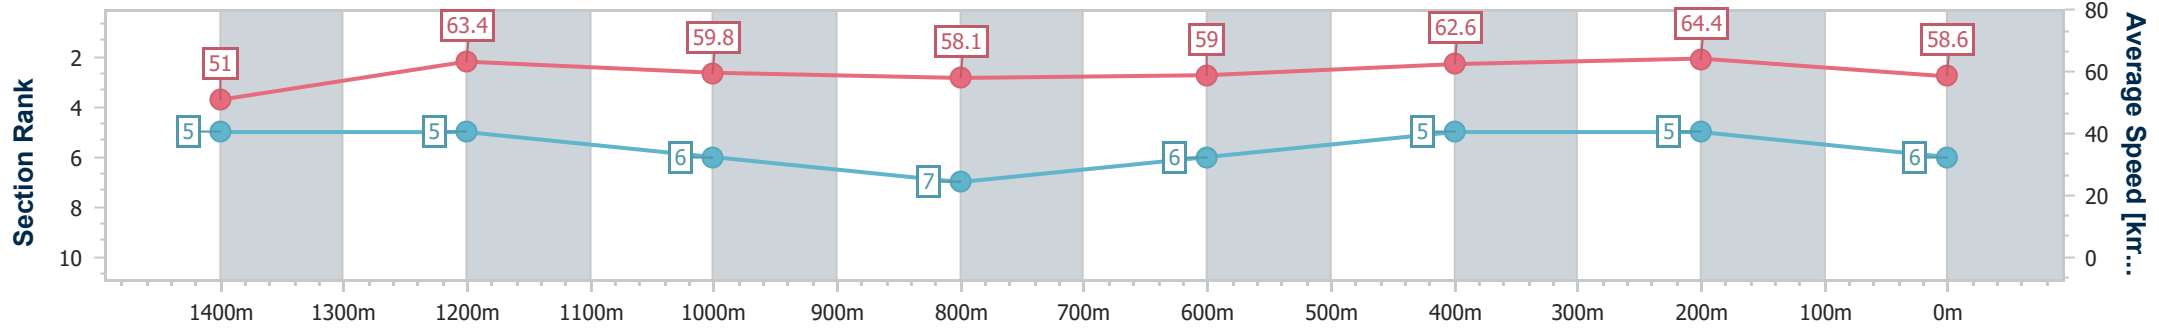

Horse/Jockey Name	Sha Of Gomer
Final Rank	6
Fastest Section Time (Section)	0:11.17 (400m)
Top Speed [km/h] (Section)	66.2 (1400m)
Race State	Finished

Eagle Farm QLD Professional
Race 4: MERCEDES-BENZ BRISBANE QTIS Three-Year-Old Handicap - 1600m
25 March 2023 - 13:52
Track Rating: Good 4, Weather: Fine, Rail Position: +1m Entire

BRISBANE RACING CLUB

Section	Overall	1400m	1200m	1000m	800m	600m	400m	200m
Section Times	1:37.30 [6] (0:14.20)	1:23.10 [5] (0:11.38)	1:11.72 [5] (0:12.06)	0:59.66 [6] (0:12.43)	0:47.23 [7] (0:12.18)	0:35.05 [6] (0:11.58)	0:23.47 [5] (0:11.17)	0:12.30 [5] (0:12.30)
Average Speed [km/h]	51.0	63.4	59.8	58.1	59.0	62.6	64.4	58.6
Top Speed [km/h]	66.0	66.2	60.6	58.8	59.6	64.4	65.8	62.2
Avg. Dist. to Rail [m]	11.5	2.1	1.9	1.0	0.4	0.9	3.4	5.4
Avg. Stride Freq. [Hz]	2.3	2.3	2.2	2.2	2.2	2.3	2.4	2.3
Avg. Stride Length [m]	6.2	7.7	7.5	7.4	7.4	7.4	7.3	7.2

- [ ] Ranking at each section and finish
- -.-.- No data available at this section
- NA No data available