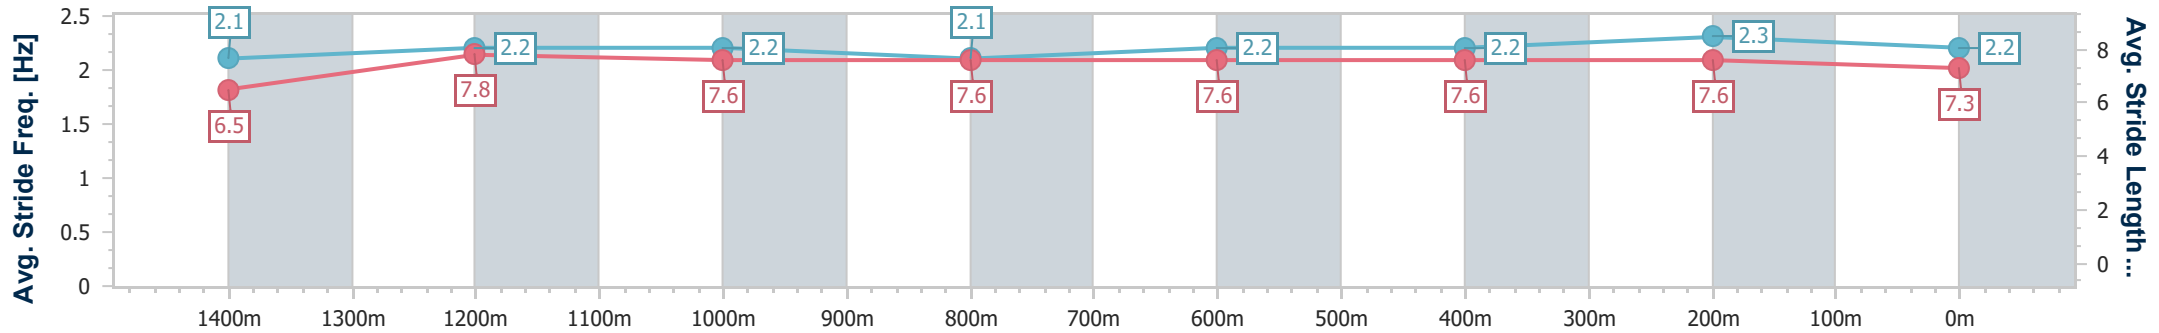

Horse/Jockey Name	Mishani Kingdom
Final Rank	8
Fastest Section Time (Section)	0:11.24 (400m)
Top Speed [km/h] (Section)	65.7 (1400m)
Race State	Finished

Eagle Farm QLD Professional
Race 4: MERCEDES-BENZ BRISBANE QTIS Three-Year-Old Handicap - 1600m
25 March 2023 - 13:52
Track Rating: Good 4, Weather: Fine, Rail Position: +1m Entire

BRISBANE RACING CLUB

Section	Overall	1400m	1200m	1000m	800m	600m	400m	200m
Section Times	1:37.55 [8] (0:14.77)	1:22.78 [8] (0:11.30)	1:11.48 [8] (0:11.94)	0:59.54 [8] (0:12.18)	0:47.36 [8] (0:12.16)	0:35.20 [7] (0:11.67)	0:23.53 [7] (0:11.24)	0:12.29 [7] (0:12.29)
Average Speed [km/h]	49.0	63.8	60.3	59.0	58.8	61.6	64.1	58.5
Top Speed [km/h]	65.6	65.7	61.1	60.4	59.7	64.3	65.3	61.7
Avg. Dist. to Rail [m]	11.6	1.2	1.1	0.7	1.5	1.0	4.9	6.6
Avg. Stride Freq. [Hz]	2.1	2.2	2.2	2.1	2.2	2.2	2.3	2.2
Avg. Stride Length [m]	6.5	7.8	7.6	7.6	7.6	7.6	7.6	7.3

- [ ] Ranking at each section and finish
- -.-.- No data available at this section
- NA No data available