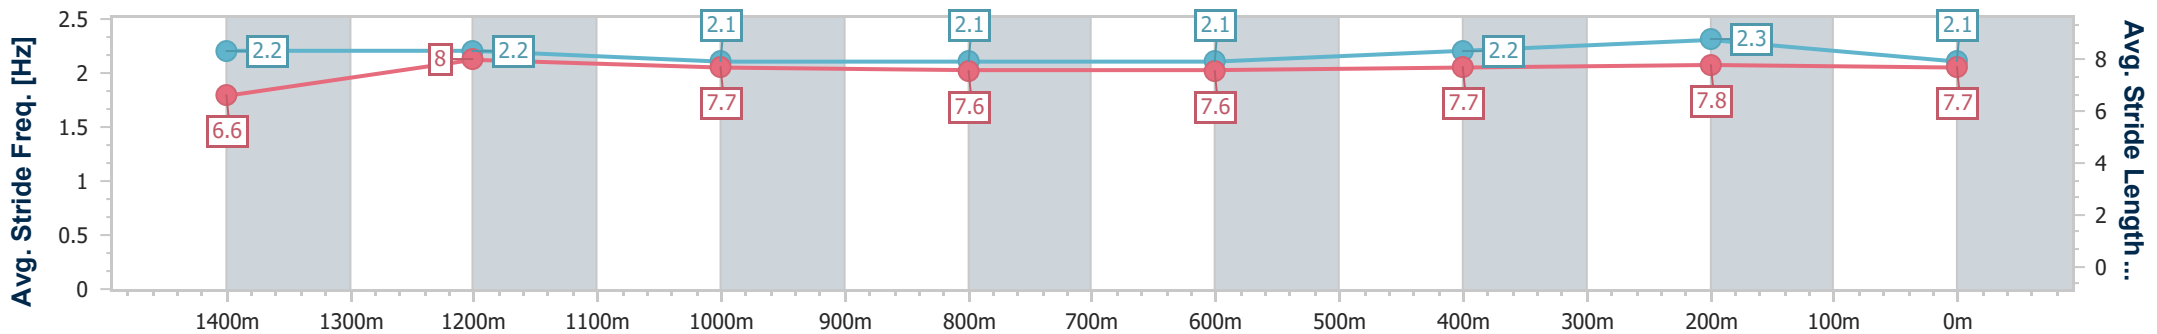

Section	Overall	1400m	1200m	1000m	800m	600m	400m	200m
Section Times	1:36.96 [3] (0:13.91)	1:23.05 [3] (0:11.45)	1:11.60 [4] (0:12.02)	0:59.58 [4] (0:12.29)	0:47.29 [4] (0:12.32)	0:34.97 [4] (0:11.76)	0:23.21 [4] (0:11.16)	0:12.05 [4] (0:12.05)
Average Speed [km/h]	51.9	62.9	60.0	58.7	58.7	61.5	64.5	59.8
Top Speed [km/h]	66.3	66.5	60.8	59.5	59.3	63.6	65.4	62.9
Avg. Dist. to Rail [m]	9.6	2.1	1.0	0.6	0.6	1.2	4.3	6.1
Avg. Stride Freq. [Hz]	2.3	2.3	2.2	2.2	2.2	2.3	2.4	2.3
Avg. Stride Length [m]	6.3	7.6	7.5	7.3	7.4	7.5	7.5	7.1

- [ ] Ranking at each section and finish
- .-.- No data available at this section
- NA No data available

Horse/Jockey Name	Ambassadors
Final Rank	4
Fastest Section Time (Section)	0:11.22 (1400m)
Top Speed [km/h] (Section)	66.8 (1400m)
Race State	Finished

Section	Overall	1400m	1200m	1000m	800m	600m	400m	200m
Section Times	1:37.09 [4] (0:13.85)	1:23.24 [2] (0:11.22)	1:12.02 [2] (0:12.00)	1:00.02 [2] (0:12.43)	0:47.59 [2] (0:12.34)	0:35.25 [2] (0:11.75)	0:23.50 [2] (0:11.29)	0:12.21 [1] (0:12.21)
Average Speed [km/h]	52.1	64.3	60.0	58.6	58.6	61.2	63.7	59.0
Top Speed [km/h]	66.0	66.8	61.6	59.5	59.2	62.9	64.1	62.4
Avg. Dist. to Rail [m]	8.3	2.3	2.4	2.2	0.9	0.2	1.1	0.3
Avg. Stride Freq. [Hz]	2.2	2.2	2.1	2.1	2.1	2.2	2.3	2.1
Avg. Stride Length [m]	6.6	8.0	7.7	7.6	7.6	7.7	7.8	7.7