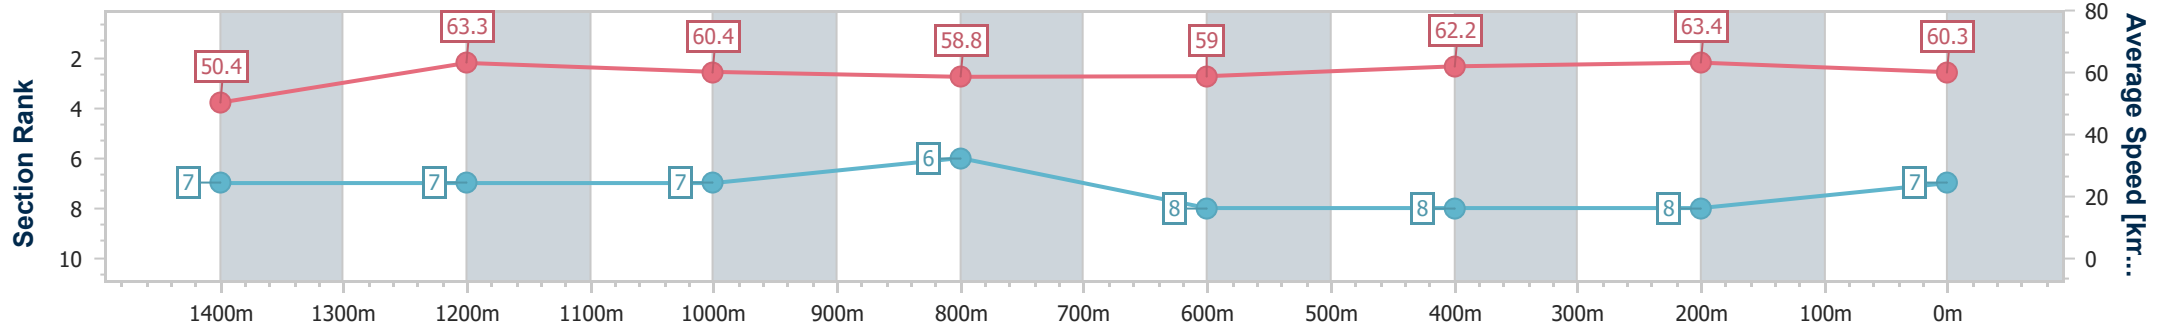

Horse/Jockey Name	Altar Boy
Final Rank	7
Fastest Section Time (Section)	0:11.37 (400m)
Top Speed [km/h] (Section)	66.2 (Overall)
Race State	Finished

Eagle Farm QLD Professional
Race 4: MERCEDES-BENZ BRISBANE QTIS Three-Year-Old Handicap - 1600m
25 March 2023 - 13:52
Track Rating: Good 4, Weather: Fine, Rail Position: +1m Entire

BRISBANE RACING CLUB

Section	Overall	1400m	1200m	1000m	800m	600m	400m	200m
Section Times	1:37.36 [7] (0:14.33)	1:23.03 [7] (0:11.39)	1:11.64 [7] (0:11.94)	0:59.70 [7] (0:12.42)	0:47.28 [6] (0:12.32)	0:34.96 [8] (0:11.66)	0:23.30 [8] (0:11.37)	0:11.93 [8] (0:11.93)
Average Speed [km/h]	50.4	63.3	60.4	58.8	59.0	62.2	63.4	60.3
Top Speed [km/h]	66.2	65.7	61.8	61.2	60.0	63.7	64.1	62.5
Avg. Dist. to Rail [m]	11.1	2.7	2.6	2.7	1.8	1.9	6.7	8.5
Avg. Stride Freq. [Hz]	2.1	2.2	2.2	2.2	2.2	2.2	2.3	2.2
Avg. Stride Length [m]	6.5	7.8	7.4	7.1	7.2	7.4	7.7	7.5

- [ ] Ranking at each section and finish
- -.-.- No data available at this section
- NA No data available