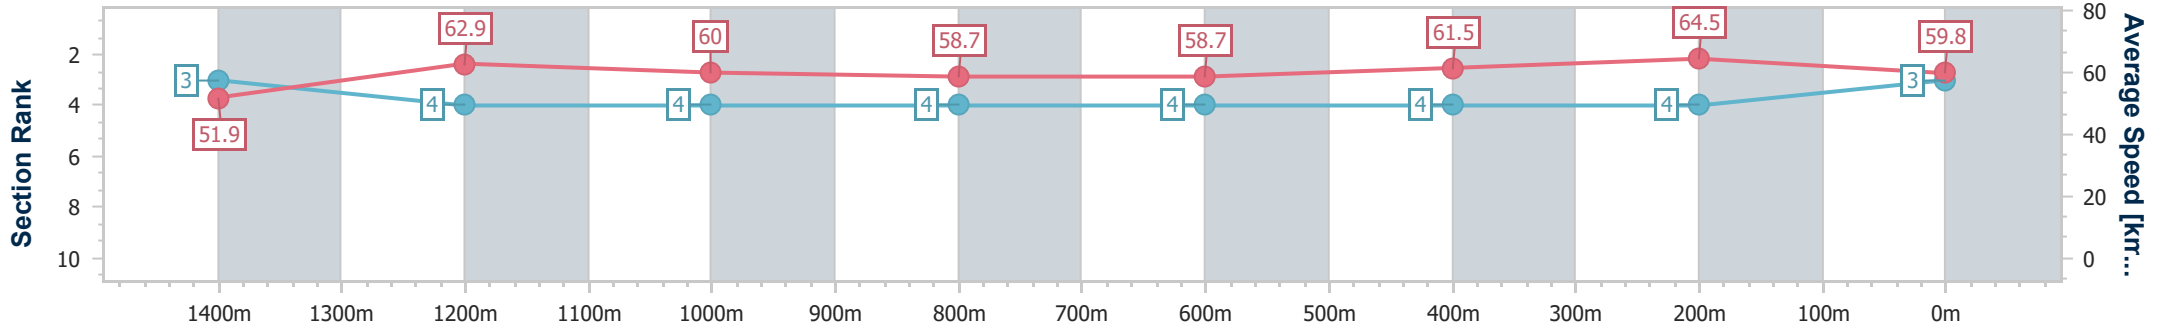

Horse/Jockey Name	Compass Rose
Final Rank	3
Fastest Section Time (Section)	0:11.16 (400m)
Top Speed [km/h] (Section)	66.5 (1400m)
Race State	Finished

Eagle Farm QLD Professional
Race 4: MERCEDES-BENZ BRISBANE QTIS Three-Year-Old Handicap - 1600m
25 March 2023 - 13:52
Track Rating: Good 4, Weather: Fine, Rail Position: +1m Entire

BRISBANE RACING CLUB

Section	Overall	1400m	1200m	1000m	800m	600m	400m	200m
Section Times	1:36.96 [3] (0:13.91)	1:23.05 [3] (0:11.45)	1:11.60 [4] (0:12.02)	0:59.58 [4] (0:12.29)	0:47.29 [4] (0:12.32)	0:34.97 [4] (0:11.76)	0:23.21 [4] (0:11.16)	0:12.05 [4] (0:12.05)
Average Speed [km/h]	51.9	62.9	60.0	58.7	58.7	61.5	64.5	59.8
Top Speed [km/h]	66.3	66.5	60.8	59.5	59.3	63.6	65.4	62.9
Avg. Dist. to Rail [m]	9.6	2.1	1.0	0.6	0.6	1.2	4.3	6.1
Avg. Stride Freq. [Hz]	2.3	2.3	2.2	2.2	2.2	2.3	2.4	2.3
Avg. Stride Length [m]	6.3	7.6	7.5	7.3	7.4	7.5	7.5	7.1

- [ ] Ranking at each section and finish
- -.-.- No data available at this section
- NA No data available