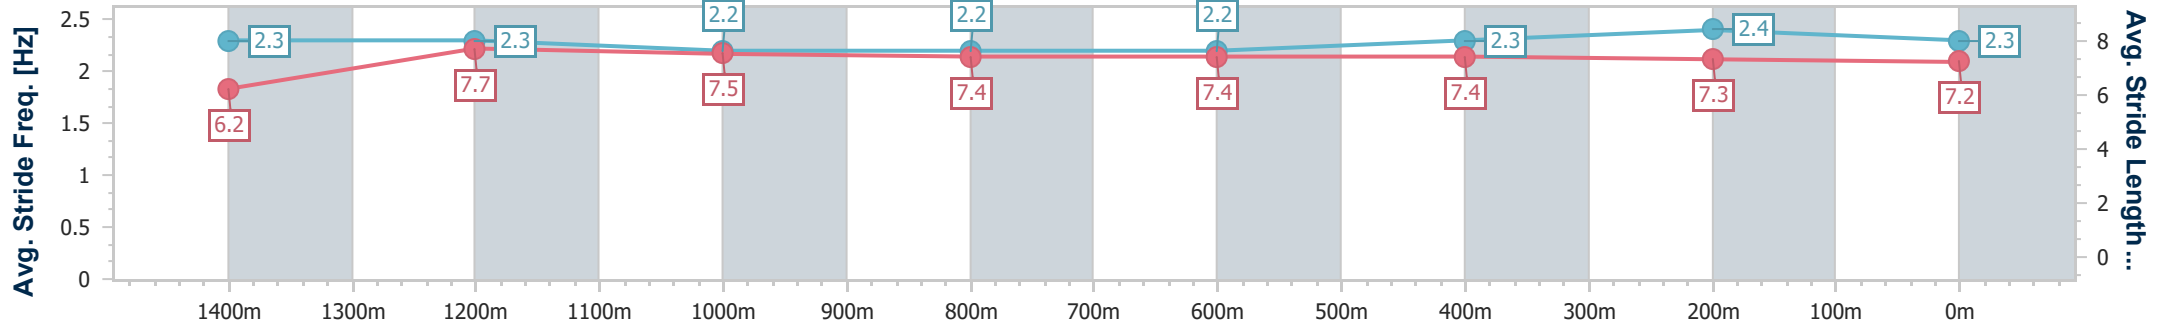

Horse/Jockey Name	Sha Of Gomer
Final Rank	6
Fastest Section Time (Section)	0:11.17 (400m)
Top Speed [km/h] (Section)	66.2 (1400m)
Race State	Finished

Eagle Farm QLD Professional
Race 4: MERCEDES-BENZ BRISBANE QTIS Three-Year-Old Handicap - 1600m
25 March 2023 - 13:52
Track Rating: Good 4, Weather: Fine, Rail Position: +1m Entire

BRISBANE RACING CLUB

Section	Overall	1400m	1200m	1000m	800m	600m	400m	200m
Section Times	1:37.30 [6] (0:14.20)	1:23.10 [5] (0:11.38)	1:11.72 [5] (0:12.06)	0:59.66 [6] (0:12.43)	0:47.23 [7] (0:12.18)	0:35.05 [6] (0:11.58)	0:23.47 [5] (0:11.17)	0:12.30 [5] (0:12.30)
Average Speed [km/h]	51.0	63.4	59.8	58.1	59.0	62.6	64.4	58.6
Top Speed [km/h]	66.0	66.2	60.6	58.8	59.6	64.4	65.8	62.2
Avg. Dist. to Rail [m]	11.5	2.1	1.9	1.0	0.4	0.9	3.4	5.4
Avg. Stride Freq. [Hz]	2.3	2.3	2.2	2.2	2.2	2.3	2.4	2.3
Avg. Stride Length [m]	6.2	7.7	7.5	7.4	7.4	7.4	7.3	7.2

- [ ] Ranking at each section and finish
- -.-.- No data available at this section
- NA No data available