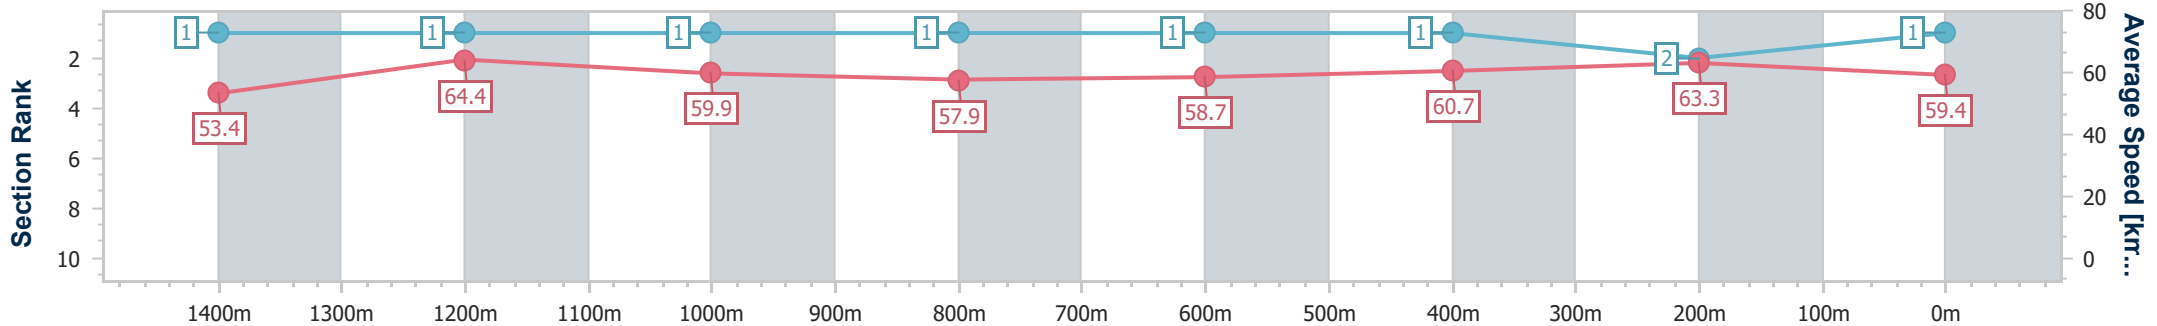

BRISBANE RACING CLUB

Section	Overall	1400m	1200m	1000m	800m	600m	400m	200m
Section Times	1:36.92 [1] (0:13.56)	1:23.36 [1] (0:11.19)	1:12.17 [1] (0:12.01)	1:00.16 [1] (0:12.45)	0:47.71 [1] (0:12.28)	0:35.43 [1] (0:11.92)	0:23.51 [1] (0:11.38)	0:12.13 [2] (0:12.13)
Average Speed [km/h]	53.4	64.4	59.9	57.9	58.7	60.7	63.3	59.4
Top Speed [km/h]	65.4	65.7	61.9	58.6	59.1	62.8	64.2	62.4
Avg. Dist. to Rail [m]	11.9	0.8	0.3	0.1	0.3	1.2	1.3	0.8
Avg. Stride Freq. [Hz]	2.3	2.3	2.3	2.2	2.3	2.3	2.4	2.4
Avg. Stride Length [m]	6.3	7.7	7.3	7.2	7.3	7.3	7.3	7.0