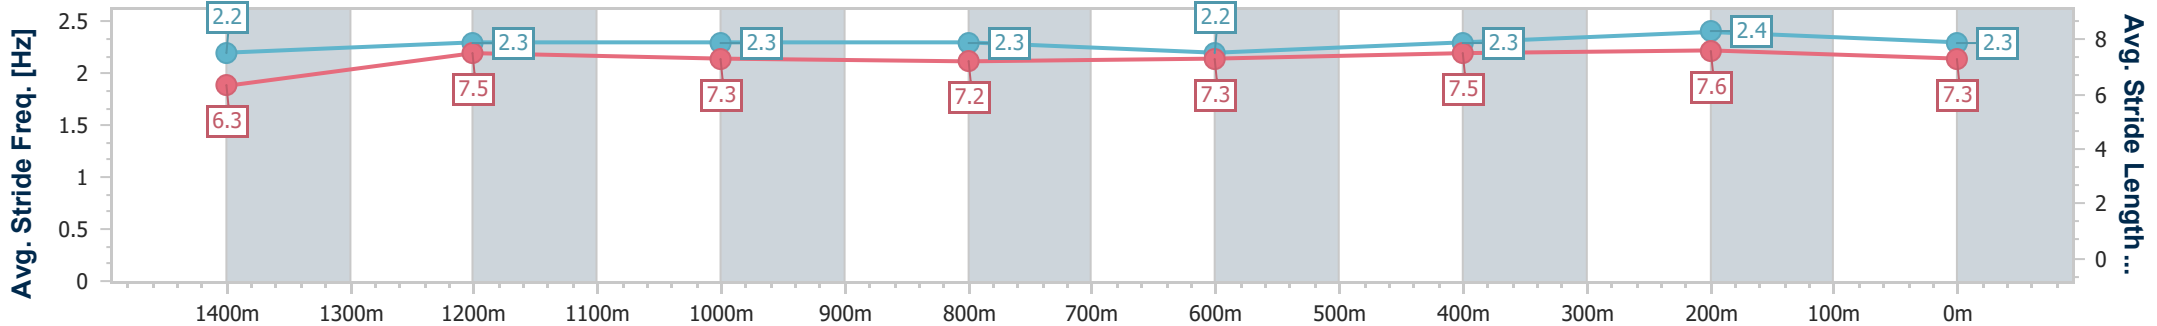

Section	Overall	1400m	1200m	1000m	800m	600m	400m	200m
Section Times	1:37.09 [4] (0:13.85)	1:23.24 [2] (0:11.22)	1:12.02 [2] (0:12.00)	1:00.02 [2] (0:12.43)	0:47.59 [2] (0:12.34)	0:35.25 [2] (0:11.75)	0:23.50 [2] (0:11.29)	0:12.21 [1] (0:12.21)
Average Speed [km/h]	52.1	64.3	60.0	58.6	58.6	61.2	63.7	59.0
Top Speed [km/h]	66.0	66.8	61.6	59.5	59.2	62.9	64.1	62.4
Avg. Dist. to Rail [m]	8.3	2.3	2.4	2.2	0.9	0.2	1.1	0.3
Avg. Stride Freq. [Hz]	2.2	2.2	2.1	2.1	2.1	2.2	2.3	2.1
Avg. Stride Length [m]	6.6	8.0	7.7	7.6	7.6	7.7	7.8	7.7

- [ ] Ranking at each section and finish
- .-.- No data available at this section
- NA No data available

Horse/Jockey Name	Mishani Spartan
Final Rank	5
Fastest Section Time (Section)	0:11.18 (400m)
Top Speed [km/h] (Section)	66.0 (400m)
Race State	Finished

Section	Overall	1400m	1200m	1000m	800m	600m	400m	200m
Section Times	1:37.19 [5] (0:14.22)	1:22.97 [6] (0:11.41)	1:11.56 [6] (0:11.96)	0:59.60 [5] (0:12.37)	0:47.23 [5] (0:12.23)	0:35.00 [5] (0:11.73)	0:23.27 [6] (0:11.18)	0:12.09 [6] (0:12.09)
Average Speed [km/h]	50.8	63.1	60.1	58.6	58.9	61.3	64.4	59.6
Top Speed [km/h]	64.6	64.4	60.7	59.3	59.5	64.5	66.0	63.3
Avg. Dist. to Rail [m]	9.8	1.3	1.0	0.9	0.3	0.3	1.0	0.9
Avg. Stride Freq. [Hz]	2.2	2.3	2.3	2.3	2.2	2.3	2.4	2.3
Avg. Stride Length [m]	6.3	7.5	7.3	7.2	7.3	7.5	7.6	7.3