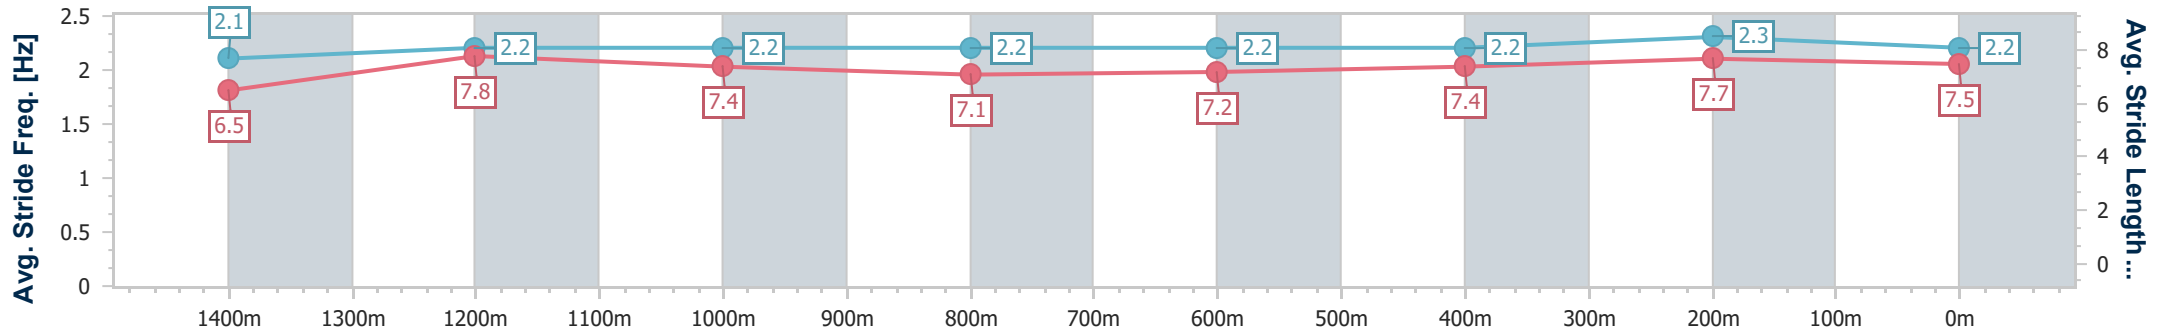

Section	Overall	1400m	1200m	1000m	800m	600m	400m	200m
Section Times	1:37.30 [6] (0:14.20)	1:23.10 [5] (0:11.38)	1:11.72 [5] (0:12.06)	0:59.66 [6] (0:12.43)	0:47.23 [7] (0:12.18)	0:35.05 [6] (0:11.58)	0:23.47 [5] (0:11.17)	0:12.30 [5] (0:12.30)
Average Speed [km/h]	51.0	63.4	59.8	58.1	59.0	62.6	64.4	58.6
Top Speed [km/h]	66.0	66.2	60.6	58.8	59.6	64.4	65.8	62.2
Avg. Dist. to Rail [m]	11.5	2.1	1.9	1.0	0.4	0.9	3.4	5.4
Avg. Stride Freq. [Hz]	2.3	2.3	2.2	2.2	2.2	2.3	2.4	2.3
Avg. Stride Length [m]	6.2	7.7	7.5	7.4	7.4	7.4	7.3	7.2

- [ ] Ranking at each section and finish
- .-.- No data available at this section
- NA No data available

Horse/Jockey Name	Altar Boy
Final Rank	7
Fastest Section Time (Section)	0:11.37 (400m)
Top Speed [km/h] (Section)	66.2 (Overall)
Race State	Finished

Section	Overall	1400m	1200m	1000m	800m	600m	400m	200m
Section Times	1:37.36 [7] (0:14.33)	1:23.03 [7] (0:11.39)	1:11.64 [7] (0:11.94)	0:59.70 [7] (0:12.42)	0:47.28 [6] (0:12.32)	0:34.96 [8] (0:11.66)	0:23.30 [8] (0:11.37)	0:11.93 [8] (0:11.93)
Average Speed [km/h]	50.4	63.3	60.4	58.8	59.0	62.2	63.4	60.3
Top Speed [km/h]	66.2	65.7	61.8	61.2	60.0	63.7	64.1	62.5
Avg. Dist. to Rail [m]	11.1	2.7	2.6	2.7	1.8	1.9	6.7	8.5
Avg. Stride Freq. [Hz]	2.1	2.2	2.2	2.2	2.2	2.2	2.3	2.2
Avg. Stride Length [m]	6.5	7.8	7.4	7.1	7.2	7.4	7.7	7.5