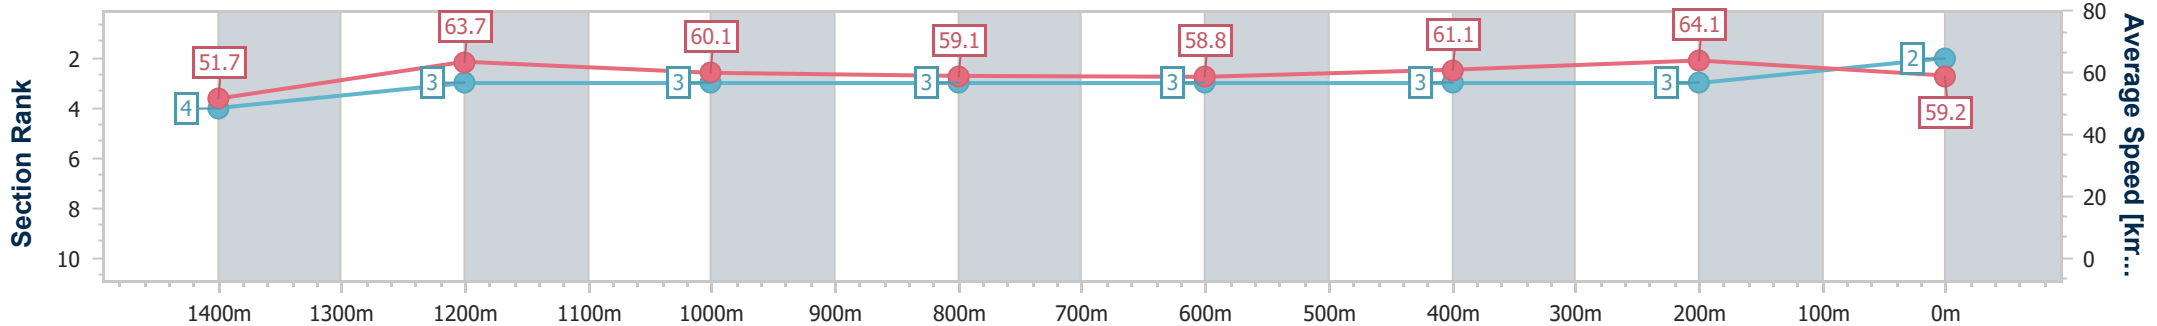

Horse/Jockey Name	Fearless Knight
Final Rank	2
Fastest Section Time (Section)	0:11.23 (400m)
Top Speed [km/h] (Section)	66.2 (Overall)
Race State	Finished

Eagle Farm QLD Professional
Race 4: MERCEDES-BENZ BRISBANE QTIS Three-Year-Old Handicap - 1600m
25 March 2023 - 13:52
Track Rating: Good 4, Weather: Fine, Rail Position: +1m Entire

BRISBANE RACING CLUB

Section	Overall	1400m	1200m	1000m	800m	600m	400m	200m
Section Times	1:36.94 [2] (0:13.97)	1:22.97 [4] (0:11.32)	1:11.65 [3] (0:11.98)	0:59.67 [3] (0:12.25)	0:47.42 [3] (0:12.25)	0:35.17 [3] (0:11.77)	0:23.40 [3] (0:11.23)	0:12.17 [3] (0:12.17)
Average Speed [km/h]	51.7	63.7	60.1	59.1	58.8	61.1	64.1	59.2
Top Speed [km/h]	66.2	65.8	60.7	60.0	59.1	63.4	65.1	62.3
Avg. Dist. to Rail [m]	9.6	0.7	0.8	0.8	0.1	0.2	2.2	2.4
Avg. Stride Freq. [Hz]	2.2	2.3	2.2	2.2	2.2	2.2	2.3	2.2
Avg. Stride Length [m]	6.5	7.7	7.5	7.4	7.5	7.5	7.7	7.4

- [ ] Ranking at each section and finish
- -.-.- No data available at this section
- NA No data available