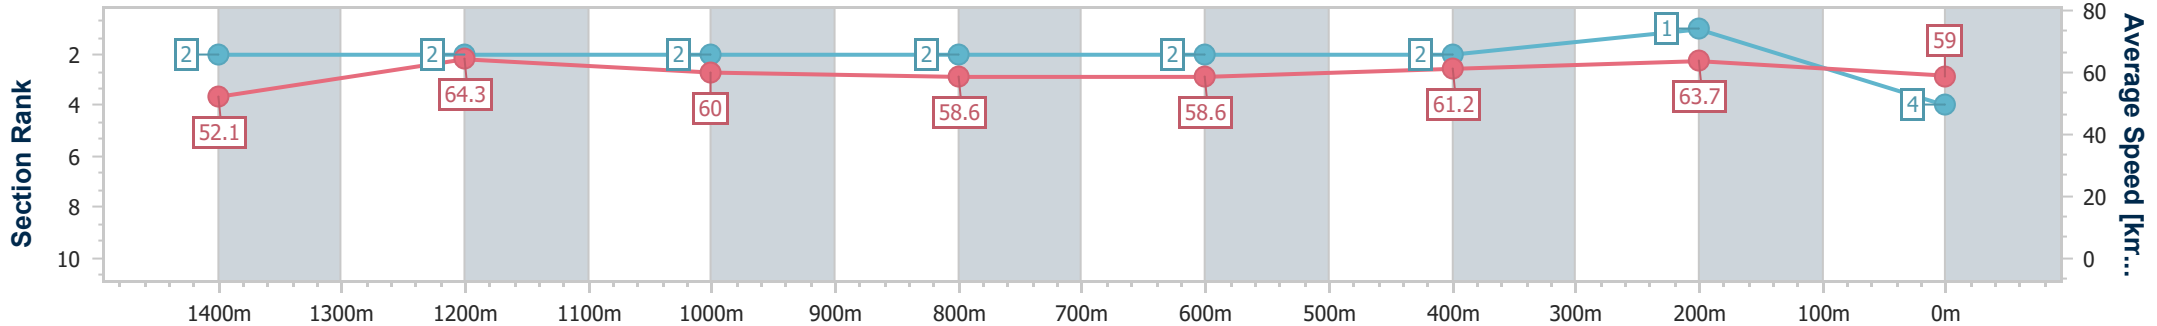

Section	Overall	1400m	1200m	1000m	800m	600m	400m	200m
Section Times	1:36.96 [3] (0:13.91)	1:23.05 [3] (0:11.45)	1:11.60 [4] (0:12.02)	0:59.58 [4] (0:12.29)	0:47.29 [4] (0:12.32)	0:34.97 [4] (0:11.76)	0:23.21 [4] (0:11.16)	0:12.05 [4] (0:12.05)
Average Speed [km/h]	51.9	62.9	60.0	58.7	58.7	61.5	64.5	59.8
Top Speed [km/h]	66.3	66.5	60.8	59.5	59.3	63.6	65.4	62.9
Avg. Dist. to Rail [m]	9.6	2.1	1.0	0.6	0.6	1.2	4.3	6.1
Avg. Stride Freq. [Hz]	2.3	2.3	2.2	2.2	2.2	2.3	2.4	2.3
Avg. Stride Length [m]	6.3	7.6	7.5	7.3	7.4	7.5	7.5	7.1

- [ ] Ranking at each section and finish
- .-.- No data available at this section
- NA No data available

Horse/Jockey Name	Ambassadors
Final Rank	4
Fastest Section Time (Section)	0:11.22 (1400m)
Top Speed [km/h] (Section)	66.8 (1400m)
Race State	Finished

Section	Overall	1400m	1200m	1000m	800m	600m	400m	200m
Section Times	1:37.09 [4] (0:13.85)	1:23.24 [2] (0:11.22)	1:12.02 [2] (0:12.00)	1:00.02 [2] (0:12.43)	0:47.59 [2] (0:12.34)	0:35.25 [2] (0:11.75)	0:23.50 [2] (0:11.29)	0:12.21 [1] (0:12.21)
Average Speed [km/h]	52.1	64.3	60.0	58.6	58.6	61.2	63.7	59.0
Top Speed [km/h]	66.0	66.8	61.6	59.5	59.2	62.9	64.1	62.4
Avg. Dist. to Rail [m]	8.3	2.3	2.4	2.2	0.9	0.2	1.1	0.3
Avg. Stride Freq. [Hz]	2.2	2.2	2.1	2.1	2.1	2.2	2.3	2.1
Avg. Stride Length [m]	6.6	8.0	7.7	7.6	7.6	7.7	7.8	7.7