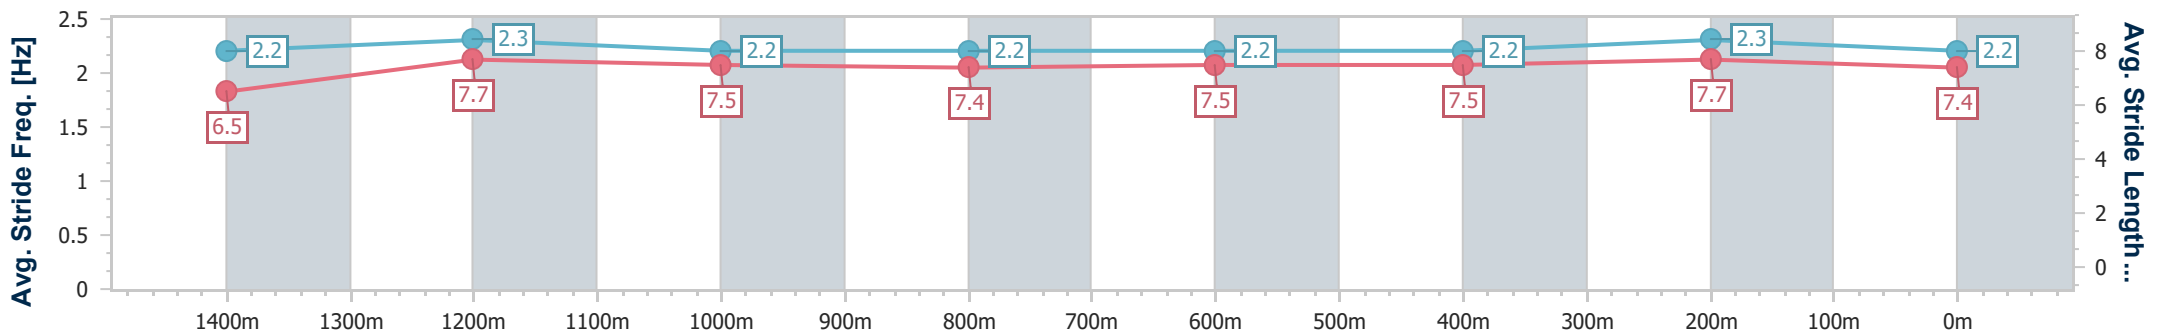

Horse/Jockey Name	Fearless Knight
Final Rank	2
Fastest Section Time (Section)	0:11.23 (400m)
Top Speed [km/h] (Section)	66.2 (Overall)
Race State	Finished

Eagle Farm QLD Professional
Race 4: MERCEDES-BENZ BRISBANE QTIS Three-Year-Old Handicap - 1600m
25 March 2023 - 13:52
Track Rating: Good 4, Weather: Fine, Rail Position: +1m Entire

BRISBANE RACING CLUB

Section	Overall	1400m	1200m	1000m	800m	600m	400m	200m
Section Times	1:36.94 [2] (0:13.97)	1:22.97 [4] (0:11.32)	1:11.65 [3] (0:11.98)	0:59.67 [3] (0:12.25)	0:47.42 [3] (0:12.25)	0:35.17 [3] (0:11.77)	0:23.40 [3] (0:11.23)	0:12.17 [3] (0:12.17)
Average Speed [km/h]	51.7	63.7	60.1	59.1	58.8	61.1	64.1	59.2
Top Speed [km/h]	66.2	65.8	60.7	60.0	59.1	63.4	65.1	62.3
Avg. Dist. to Rail [m]	9.6	0.7	0.8	0.8	0.1	0.2	2.2	2.4
Avg. Stride Freq. [Hz]	2.2	2.3	2.2	2.2	2.2	2.2	2.3	2.2
Avg. Stride Length [m]	6.5	7.7	7.5	7.4	7.5	7.5	7.7	7.4

- [ ] Ranking at each section and finish
- -.-.- No data available at this section
- NA No data available