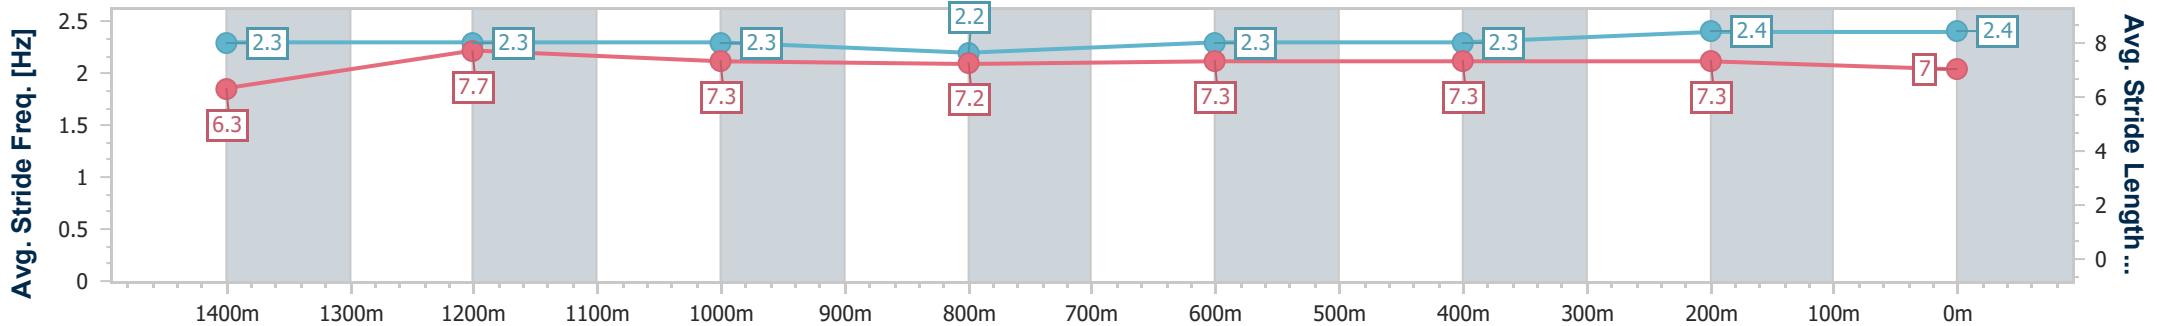

BRISBANE RACING CLUB

Section	Overall	1400m	1200m	1000m	800m	600m	400m	200m
Section Times	1:36.92 [1] (0:13.56)	1:23.36 [1] (0:11.19)	1:12.17 [1] (0:12.01)	1:00.16 [1] (0:12.45)	0:47.71 [1] (0:12.28)	0:35.43 [1] (0:11.92)	0:23.51 [1] (0:11.38)	0:12.13 [2] (0:12.13)
Average Speed [km/h]	53.4	64.4	59.9	57.9	58.7	60.7	63.3	59.4
Top Speed [km/h]	65.4	65.7	61.9	58.6	59.1	62.8	64.2	62.4
Avg. Dist. to Rail [m]	11.9	0.8	0.3	0.1	0.3	1.2	1.3	0.8
Avg. Stride Freq. [Hz]	2.3	2.3	2.3	2.2	2.3	2.3	2.4	2.4
Avg. Stride Length [m]	6.3	7.7	7.3	7.2	7.3	7.3	7.3	7.0