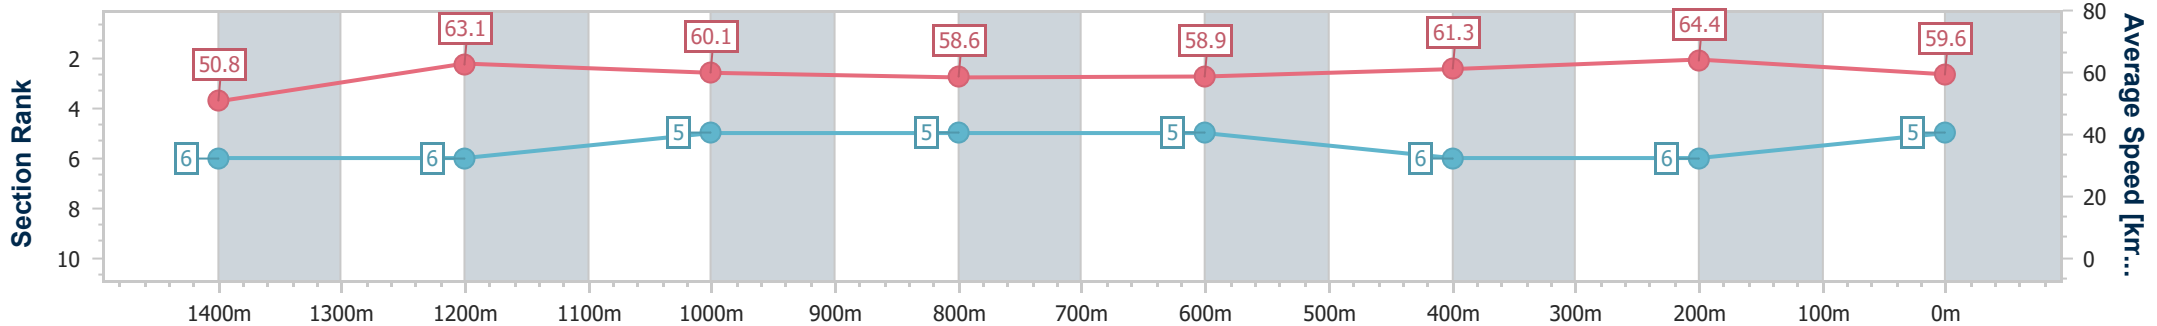

Horse/Jockey Name	Mishani Spartan
Final Rank	5
Fastest Section Time (Section)	0:11.18 (400m)
Top Speed [km/h] (Section)	66.0 (400m)
Race State	Finished

Eagle Farm QLD Professional
Race 4: MERCEDES-BENZ BRISBANE QTIS Three-Year-Old Handicap - 1600m
25 March 2023 - 13:52
Track Rating: Good 4, Weather: Fine, Rail Position: +1m Entire

BRISBANE RACING CLUB

Section	Overall	1400m	1200m	1000m	800m	600m	400m	200m
Section Times	1:37.19 [5] (0:14.22)	1:22.97 [6] (0:11.41)	1:11.56 [6] (0:11.96)	0:59.60 [5] (0:12.37)	0:47.23 [5] (0:12.23)	0:35.00 [5] (0:11.73)	0:23.27 [6] (0:11.18)	0:12.09 [6] (0:12.09)
Average Speed [km/h]	50.8	63.1	60.1	58.6	58.9	61.3	64.4	59.6
Top Speed [km/h]	64.6	64.4	60.7	59.3	59.5	64.5	66.0	63.3
Avg. Dist. to Rail [m]	9.8	1.3	1.0	0.9	0.3	0.3	1.0	0.9
Avg. Stride Freq. [Hz]	2.2	2.3	2.3	2.3	2.2	2.3	2.4	2.3
Avg. Stride Length [m]	6.3	7.5	7.3	7.2	7.3	7.5	7.6	7.3

- [ ] Ranking at each section and finish
- -.-.- No data available at this section
- NA No data available