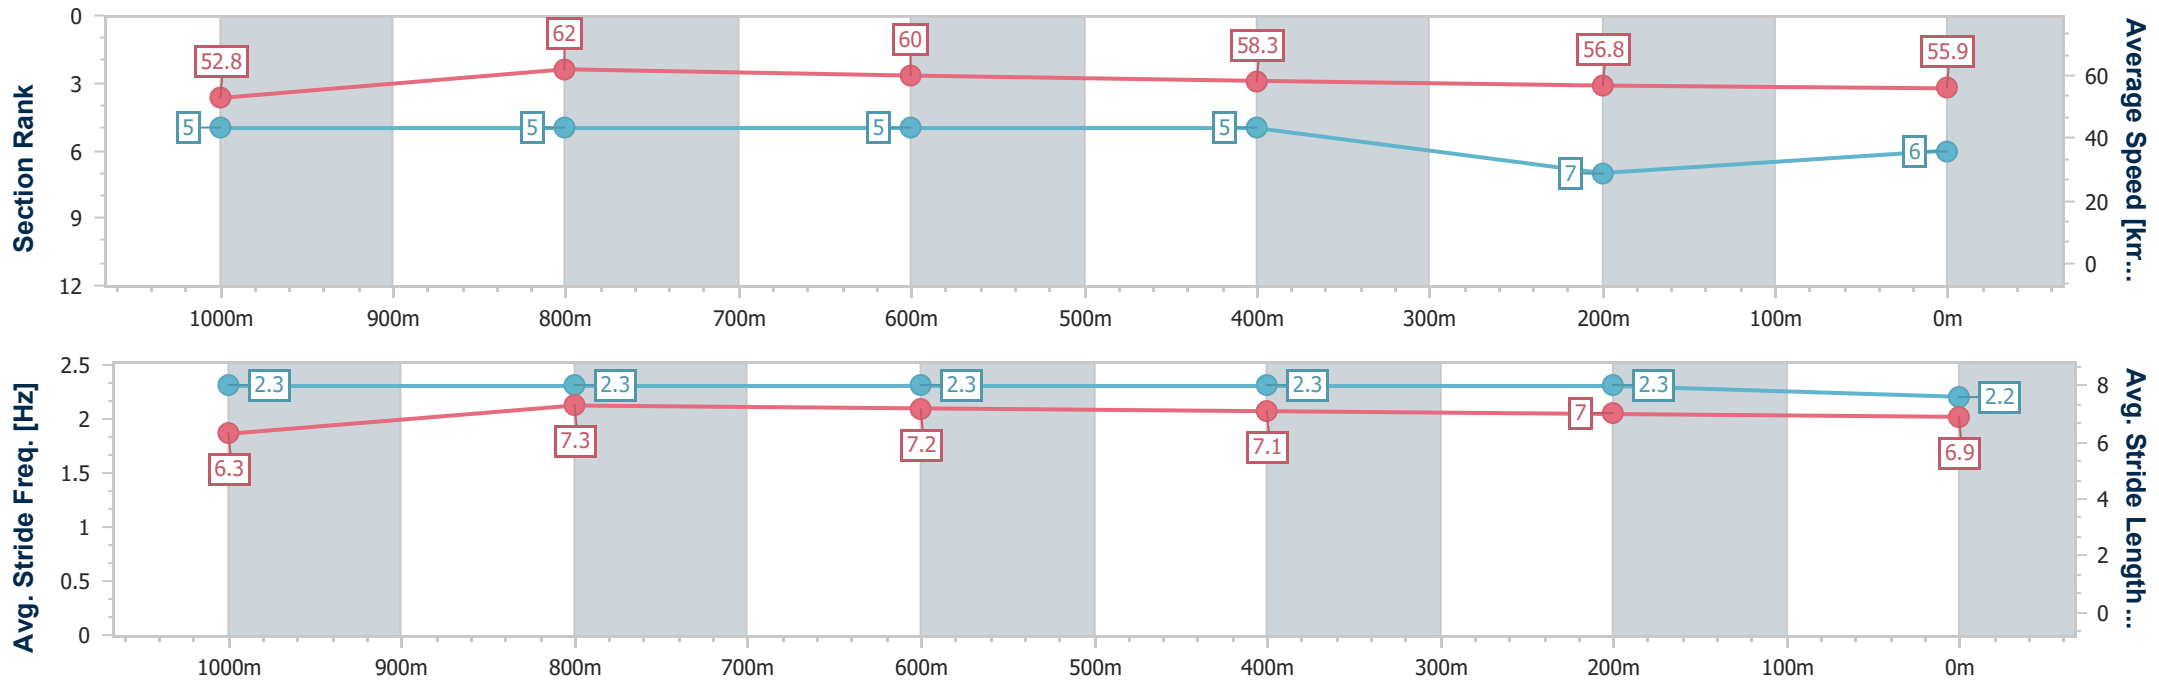

- [] Ranking at each section and finish
- .-.- No data available at this section
- NA No data available

Horse/Jockey Name	Ready Made
Final Rank	6
Fastest Section Time (Section)	0:11.62 (1000m)
Top Speed [km/h] (Section)	65.3 (Overall)
Race State	Finished

Toowoomba QLD Professional
 Race 3: GERRY BROWN'S SHELVING & STORAGE QTIS Three-
 Year-Old Maiden Plate - 1200m

25 March 2023 - 18:35

Track Rating: Good 4, Weather: Overcast, Rail Position: True

Section	Overall	1000m	800m	600m	400m	200m
Section Times	1:15.04 [6] (0:13.66)	1:01.38 [5] (0:11.62)	0:49.76 [5] (0:11.99)	0:37.77 [5] (0:12.29)	0:25.48 [5] (0:12.64)	0:12.84 [7] (0:12.84)
Average Speed [km/h]	52.8	62.0	60.0	58.3	56.8	55.9
Top Speed [km/h]	65.3	63.6	61.3	60.8	57.9	57.0
Avg. Dist. to Rail [m]	1.8	0.6	0.4	0.9	1.2	1.3
Avg. Stride Freq. [Hz]	2.3	2.3	2.3	2.3	2.3	2.2
Avg. Stride Length [m]	6.3	7.3	7.2	7.1	7.0	6.9