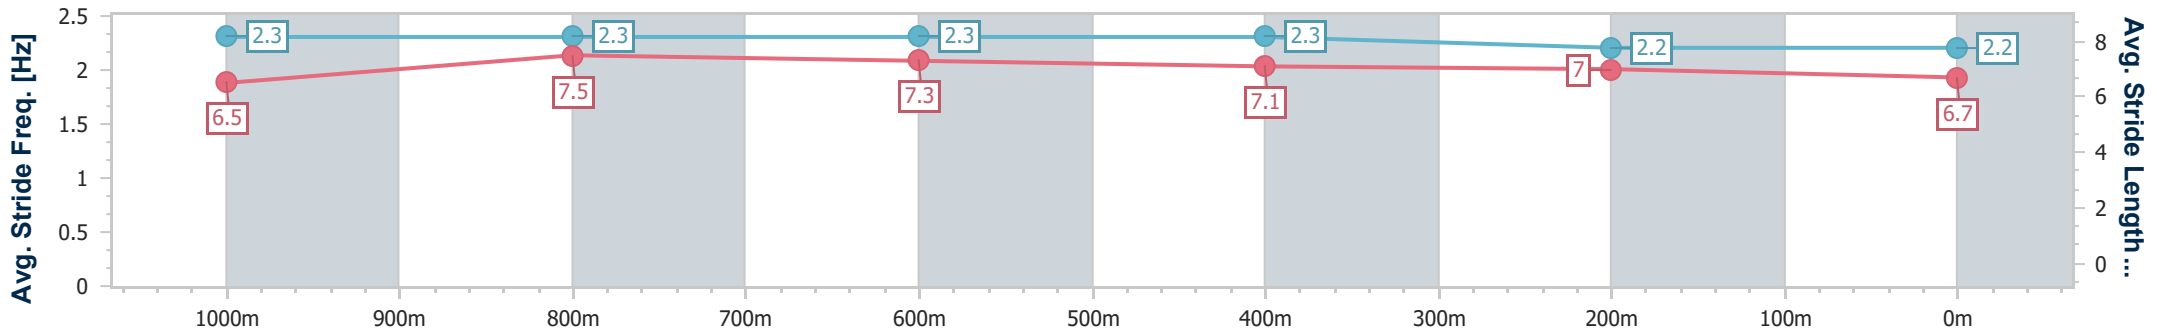

Toowoomba QLD Professional
 Race 3: GERRY BROWN'S SHELVING & STORAGE QTIS Three-Year-Old Maiden Plate - 1200m

25 March 2023 - 18:35

Track Rating: Good 4, Weather: Overcast, Rail Position: True

Section	Overall	1000m	800m	600m	400m	200m
Section Times	1:15.39 [8] (0:13.68)	1:01.71 [6] (0:11.70)	0:50.01 [7] (0:12.00)	0:38.01 [7] (0:12.38)	0:25.63 [8] (0:12.47)	0:13.16 [8] (0:13.16)
Average Speed [km/h]	52.7	62.1	60.6	58.8	57.9	54.6
Top Speed [km/h]	64.8	64.0	62.0	59.9	60.9	55.9
Avg. Dist. to Rail [m]	7.4	2.7	2.8	2.1	0.5	2.1
Avg. Stride Freq. [Hz]	2.3	2.4	2.3	2.3	2.3	2.2
Avg. Stride Length [m]	6.3	7.2	7.3	7.1	7.0	6.9

- [] Ranking at each section and finish
- .-.- No data available at this section
- NA No data available

Horse/Jockey Name	Stormy Dragon
Final Rank	9
Fastest Section Time (Section)	0:11.52 (1000m)
Top Speed [km/h] (Section)	67.6 (Overall)
Race State	Finished

Toowoomba QLD Professional
 Race 3: GERRY BROWN'S SHELVING & STORAGE QTIS Three-Year-Old Maiden Plate - 1200m

25 March 2023 - 18:35

Track Rating: Good 4, Weather: Overcast, Rail Position: True

Section	Overall	1000m	800m	600m	400m	200m
Section Times	1:15.84 [9] (0:13.35)	1:02.49 [1] (0:11.52)	0:50.97 [1] (0:11.89)	0:39.08 [1] (0:12.27)	0:26.81 [2] (0:12.98)	0:13.83 [3] (0:13.83)
Average Speed [km/h]	54.1	62.7	60.9	59.8	56.4	51.9
Top Speed [km/h]	67.6	65.1	62.0	61.2	57.9	55.5
Avg. Dist. to Rail [m]	6.2	1.7	1.8	3.4	4.4	4.1
Avg. Stride Freq. [Hz]	2.3	2.3	2.3	2.3	2.2	2.2
Avg. Stride Length [m]	6.5	7.5	7.3	7.1	7.0	6.7

- [] Ranking at each section and finish
- .-.- No data available at this section
- NA No data available