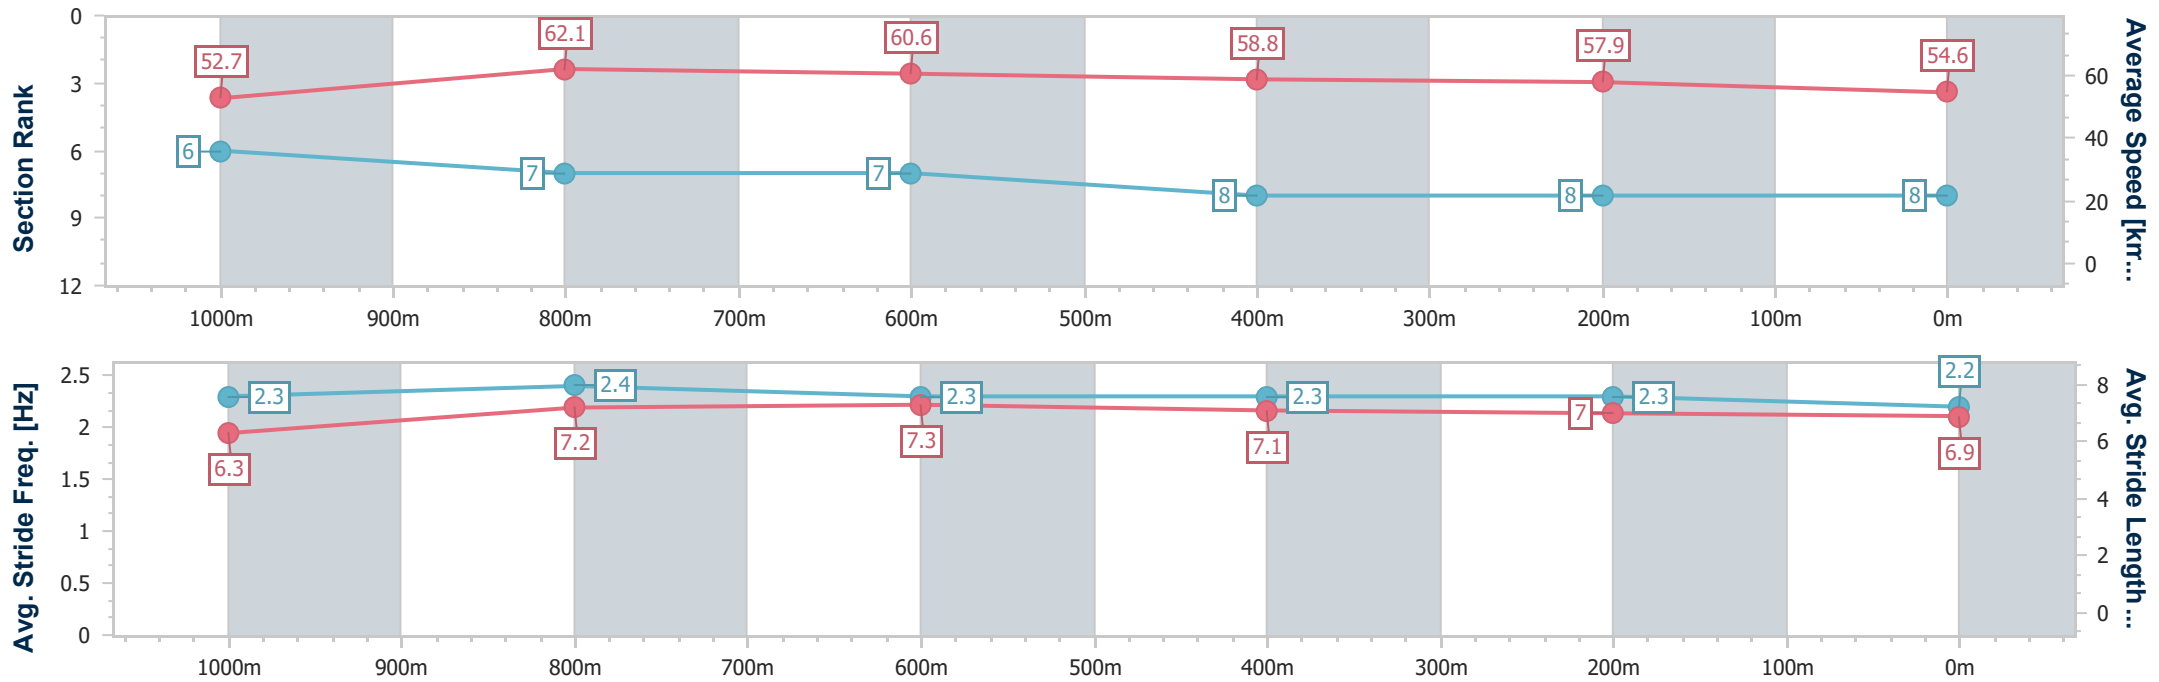

Toowoomba QLD Professional
 Race 3: GERRY BROWN'S SHELVING & STORAGE QTIS Three-
 Year-Old Maiden Plate - 1200m

25 March 2023 - 18:35

Track Rating: Good 4, Weather: Overcast, Rail Position: True

Section	Overall	1000m	800m	600m	400m	200m
Section Times	1:15.32 [7] (0:13.60)	1:01.72 [4] (0:11.39)	0:50.33 [3] (0:12.08)	0:38.25 [3] (0:12.34)	0:25.91 [3] (0:12.71)	0:13.20 [6] (0:13.20)
Average Speed [km/h]	53.0	63.9	60.7	59.2	57.0	54.3
Top Speed [km/h]	65.1	65.2	62.3	60.5	58.2	56.0
Avg. Dist. to Rail [m]	7.9	3.5	4.9	2.9	0.8	2.2
Avg. Stride Freq. [Hz]	2.5	2.6	2.5	2.5	2.4	2.4
Avg. Stride Length [m]	5.9	6.8	6.8	6.7	6.5	6.4

- [] Ranking at each section and finish
- .-.- No data available at this section
- NA No data available

Horse/Jockey Name	Train Rock
Final Rank	8
Fastest Section Time (Section)	0:11.70 (1000m)
Top Speed [km/h] (Section)	64.8 (Overall)
Race State	Finished

Toowoomba QLD Professional
 Race 3: GERRY BROWN'S SHELVING & STORAGE QTIS Three-Year-Old Maiden Plate - 1200m

25 March 2023 - 18:35

Track Rating: Good 4, Weather: Overcast, Rail Position: True

Section	Overall	1000m	800m	600m	400m	200m
Section Times	1:15.39 [8] (0:13.68)	1:01.71 [6] (0:11.70)	0:50.01 [7] (0:12.00)	0:38.01 [7] (0:12.38)	0:25.63 [8] (0:12.47)	0:13.16 [8] (0:13.16)
Average Speed [km/h]	52.7	62.1	60.6	58.8	57.9	54.6
Top Speed [km/h]	64.8	64.0	62.0	59.9	60.9	55.9
Avg. Dist. to Rail [m]	7.4	2.7	2.8	2.1	0.5	2.1
Avg. Stride Freq. [Hz]	2.3	2.4	2.3	2.3	2.3	2.2
Avg. Stride Length [m]	6.3	7.2	7.3	7.1	7.0	6.9