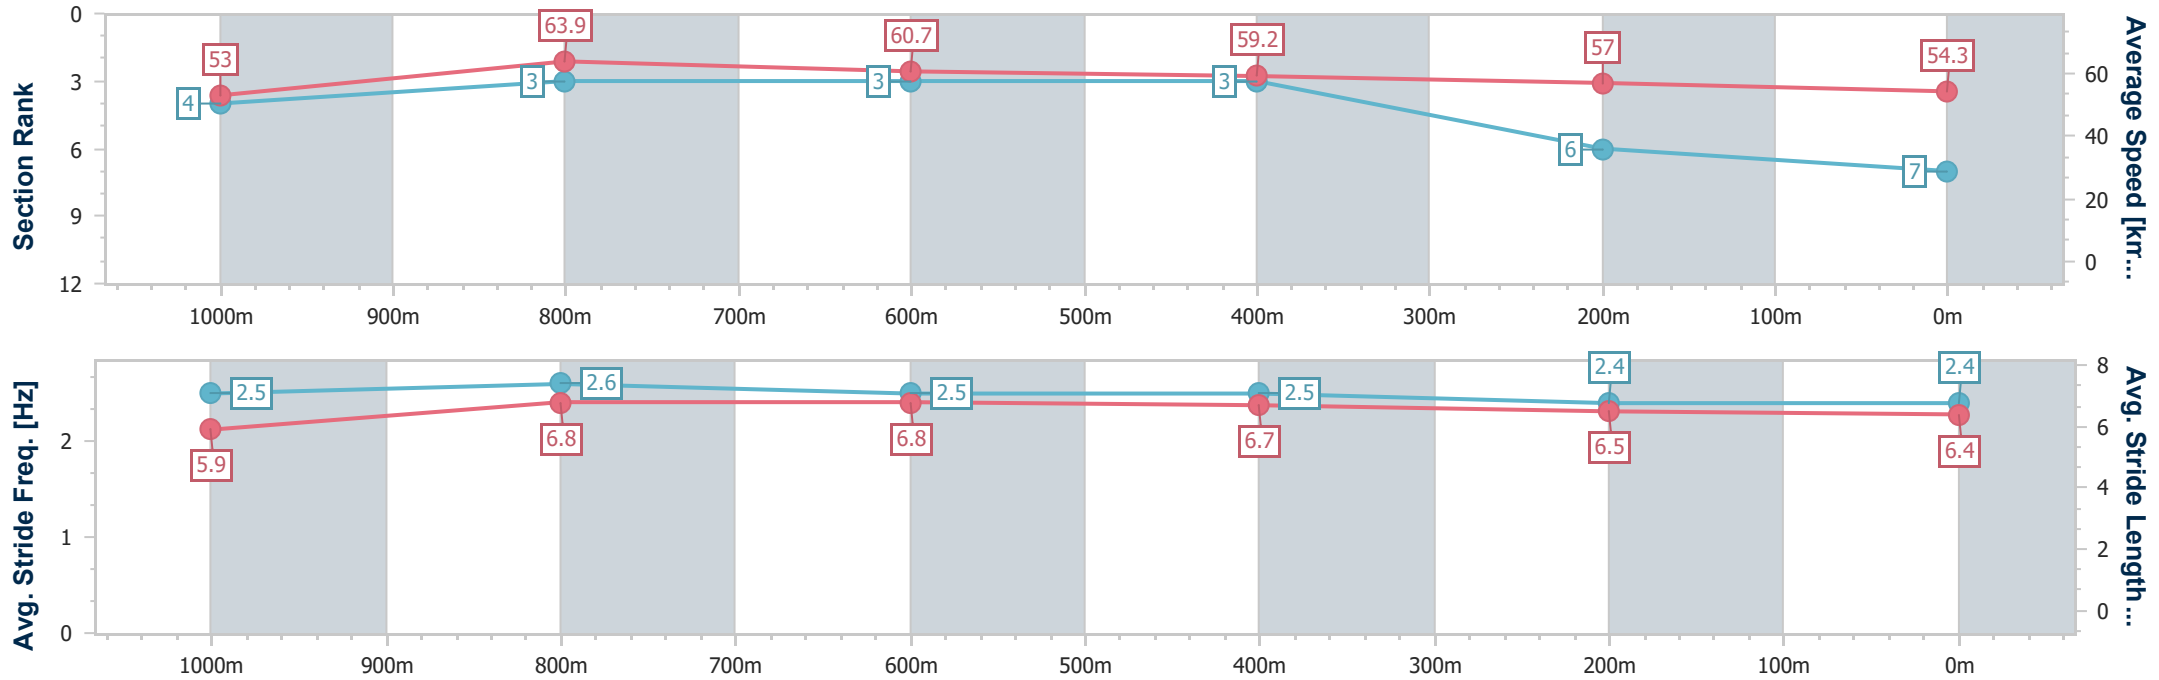

- [] Ranking at each section and finish
- .-.- No data available at this section
- NA No data available

Horse/Jockey Name	Zestar
Final Rank	7
Fastest Section Time (Section)	0:11.39 (1000m)
Top Speed [km/h] (Section)	65.2 (1000m)
Race State	Finished

Toowoomba QLD Professional
 Race 3: GERRY BROWN'S SHELVING & STORAGE QTIS Three-
 Year-Old Maiden Plate - 1200m

25 March 2023 - 18:35

Track Rating: Good 4, Weather: Overcast, Rail Position: True

Section	Overall	1000m	800m	600m	400m	200m
Section Times	1:15.32 [7] (0:13.60)	1:01.72 [4] (0:11.39)	0:50.33 [3] (0:12.08)	0:38.25 [3] (0:12.34)	0:25.91 [3] (0:12.71)	0:13.20 [6] (0:13.20)
Average Speed [km/h]	53.0	63.9	60.7	59.2	57.0	54.3
Top Speed [km/h]	65.1	65.2	62.3	60.5	58.2	56.0
Avg. Dist. to Rail [m]	7.9	3.5	4.9	2.9	0.8	2.2
Avg. Stride Freq. [Hz]	2.5	2.6	2.5	2.5	2.4	2.4
Avg. Stride Length [m]	5.9	6.8	6.8	6.7	6.5	6.4