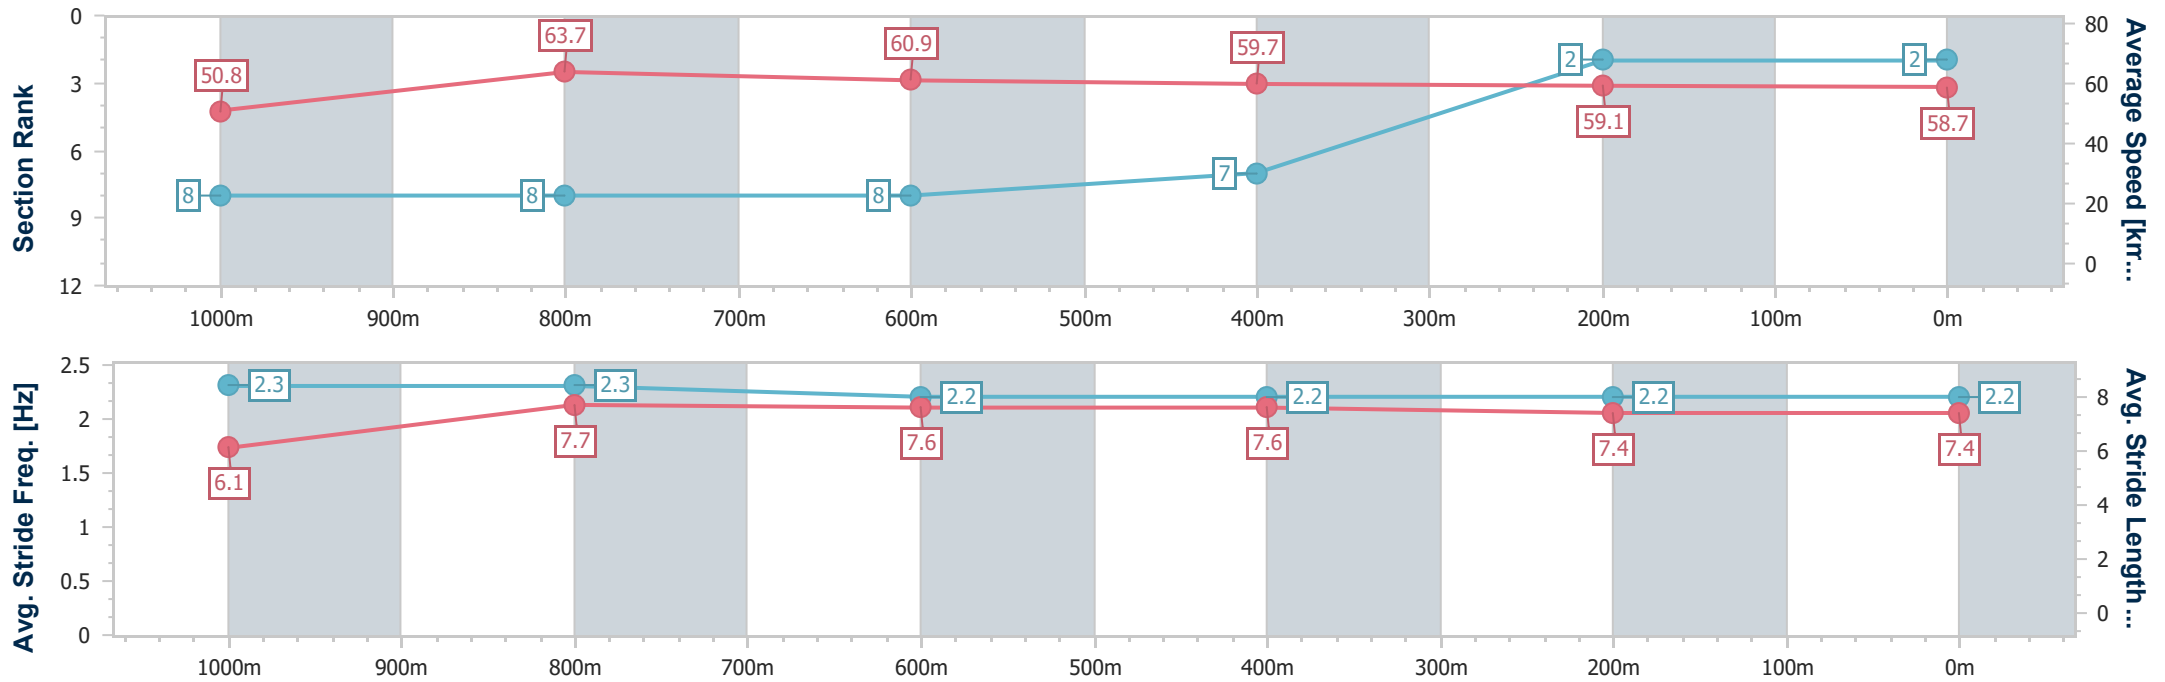

25 March 2023 - 18:35

Track Rating: Good 4, Weather: Overcast, Rail Position: True

Section	Overall	1000m	800m	600m	400m	200m
Section Times	1:13.57 [1] (0:13.45)	1:00.12 [2] (0:11.44)	0:48.68 [2] (0:11.84)	0:36.84 [2] (0:12.07)	0:24.77 [1] (0:12.15)	0:12.62 [1] (0:12.62)
Average Speed [km/h]	53.6	63.1	61.0	60.5	59.6	57.0
Top Speed [km/h]	66.7	64.8	63.2	61.9	60.2	59.1
Avg. Dist. to Rail [m]	3.6	1.0	1.1	2.5	1.4	1.1
Avg. Stride Freq. [Hz]	2.5	2.5	2.4	2.5	2.5	2.4
Avg. Stride Length [m]	5.9	7.1	7.0	6.8	6.7	6.6

- [] Ranking at each section and finish
- .-.- No data available at this section
- NA No data available

Horse/Jockey Name	Candy Clouds
Final Rank	2
Fastest Section Time (Section)	0:11.35 (1000m)
Top Speed [km/h] (Section)	67.4 (Overall)
Race State	Finished

Toowoomba QLD Professional
 Race 3: GERRY BROWN'S SHELVING & STORAGE QTIS Three-Year-Old Maiden Plate - 1200m

25 March 2023 - 18:35

Track Rating: Good 4, Weather: Overcast, Rail Position: True

Section	Overall	1000m	800m	600m	400m	200m
Section Times	1:14.07 [2] (0:14.19)	0:59.88 [8] (0:11.35)	0:48.53 [8] (0:11.90)	0:36.63 [8] (0:12.12)	0:24.51 [7] (0:12.26)	0:12.25 [2] (0:12.25)
Average Speed [km/h]	50.8	63.7	60.9	59.7	59.1	58.7
Top Speed [km/h]	67.4	67.1	62.5	60.7	60.0	59.4
Avg. Dist. to Rail [m]	3.0	1.4	1.7	0.9	1.9	0.6
Avg. Stride Freq. [Hz]	2.3	2.3	2.2	2.2	2.2	2.2
Avg. Stride Length [m]	6.1	7.7	7.6	7.6	7.4	7.4