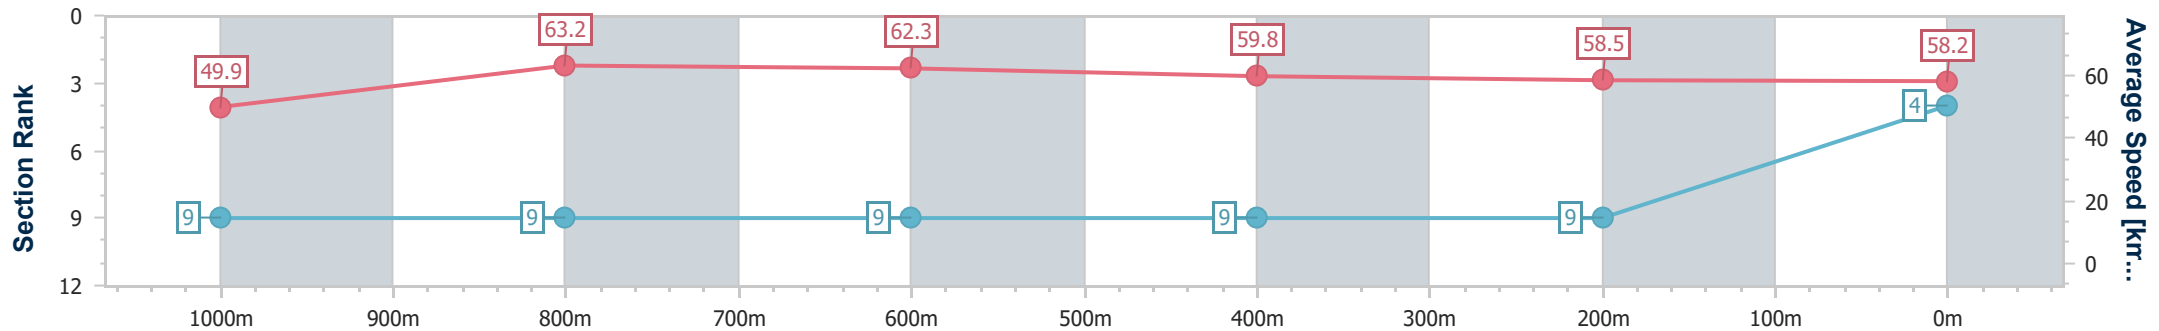

Horse/Jockey Name	Lola Star
Final Rank	4
Fastest Section Time (Section)	0:11.47 (1000m)
Top Speed [km/h] (Section)	65.2 (1000m)
Race State	Finished

Toowoomba QLD Professional
Race 3: GERRY BROWN'S SHELVING & STORAGE QTIS Three-
Year-Old Maiden Plate - 1200m

25 March 2023 - 18:35

Track Rating: Good 4, Weather: Overcast, Rail Position: True

Section	Overall	1000m	800m	600m	400m	200m
Section Times	1:14.66 [4] (0:14.47)	1:00.19 [9] (0:11.47)	0:48.72 [9] (0:11.69)	0:37.03 [9] (0:12.23)	0:24.80 [9] (0:12.47)	0:12.33 [9] (0:12.33)
Average Speed [km/h]	49.9	63.2	62.3	59.8	58.5	58.2
Top Speed [km/h]	65.2	65.2	62.9	61.6	59.4	58.6
Avg. Dist. to Rail [m]	5.8	2.8	3.6	3.3	3.5	3.1
Avg. Stride Freq. [Hz]	2.1	2.2	2.2	2.2	2.1	2.1
Avg. Stride Length [m]	6.6	7.8	7.6	7.5	7.5	7.5

- [ ] Ranking at each section and finish
- -.-.- No data available at this section
- NA No data available