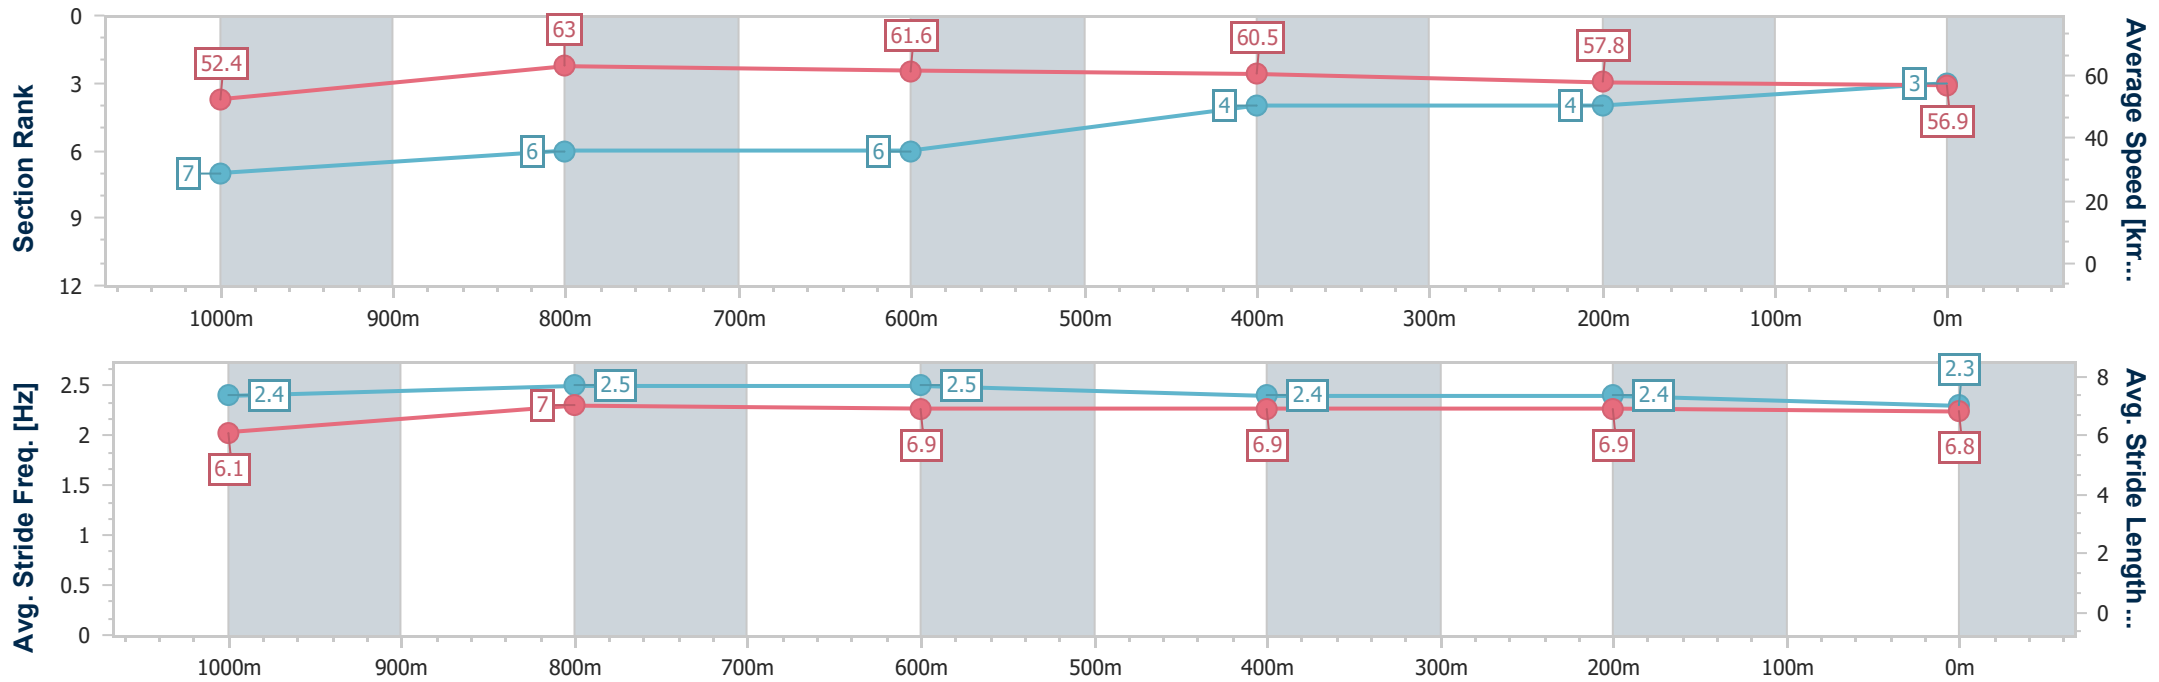

Horse/Jockey Name	Elusive Wisdom
Final Rank	3
Fastest Section Time (Section)	0:11.55 (1000m)
Top Speed [km/h] (Section)	64.8 (Overall)
Race State	Finished

Toowoomba QLD Professional
Race 3: GERRY BROWN'S SHELVING & STORAGE QTIS Three-Year-Old Maiden Plate - 1200m

25 March 2023 - 18:35

Track Rating: Good 4, Weather: Overcast, Rail Position: True

Section	Overall	1000m	800m	600m	400m	200m
Section Times	1:14.56 [3] (0:13.75)	1:00.81 [7] (0:11.55)	0:49.26 [6] (0:11.93)	0:37.33 [6] (0:12.11)	0:25.22 [4] (0:12.58)	0:12.64 [4] (0:12.64)
Average Speed [km/h]	52.4	63.0	61.6	60.5	57.8	56.9
Top Speed [km/h]	64.8	64.5	63.5	62.3	60.1	57.7
Avg. Dist. to Rail [m]	7.6	3.3	5.2	3.4	2.8	3.2
Avg. Stride Freq. [Hz]	2.4	2.5	2.5	2.4	2.4	2.3
Avg. Stride Length [m]	6.1	7.0	6.9	6.9	6.9	6.8

- [ ] Ranking at each section and finish
- -.-.- No data available at this section
- NA No data available