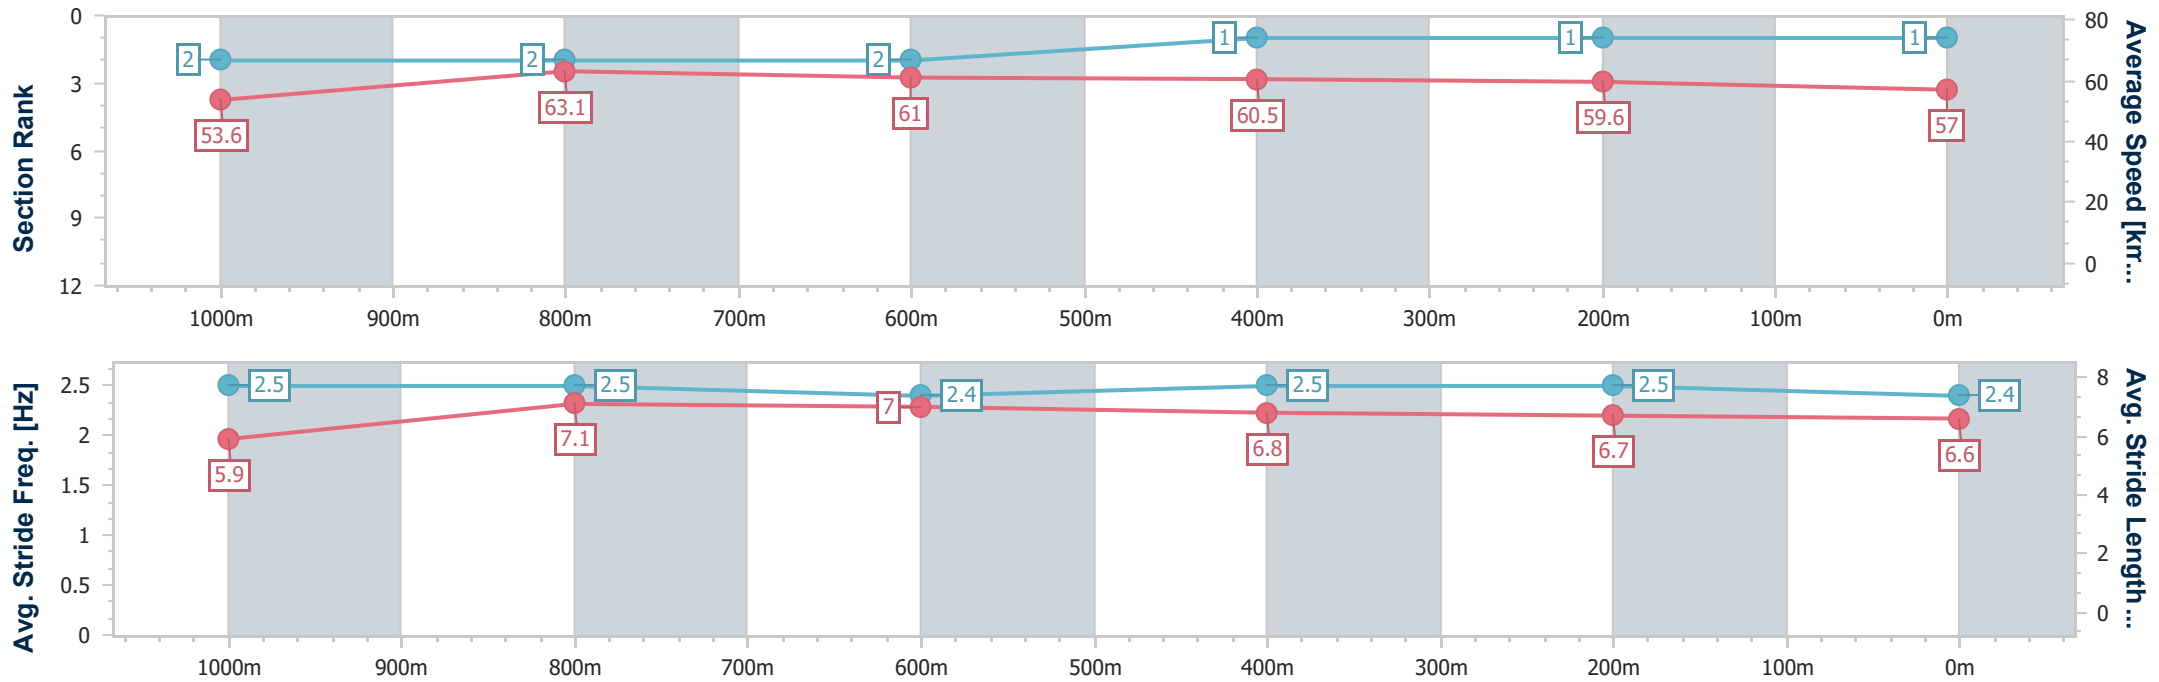

25 March 2023 - 18:35

Track Rating: Good 4, Weather: Overcast, Rail Position: True

Section	Overall	1000m	800m	600m	400m	200m
Section Times	1:13.57 [1] (0:13.45)	1:00.12 [2] (0:11.44)	0:48.68 [2] (0:11.84)	0:36.84 [2] (0:12.07)	0:24.77 [1] (0:12.15)	0:12.62 [1] (0:12.62)
Average Speed [km/h]	53.6	63.1	61.0	60.5	59.6	57.0
Top Speed [km/h]	66.7	64.8	63.2	61.9	60.2	59.1
Avg. Dist. to Rail [m]	3.6	1.0	1.1	2.5	1.4	1.1
Avg. Stride Freq. [Hz]	2.5	2.5	2.4	2.5	2.5	2.4
Avg. Stride Length [m]	5.9	7.1	7.0	6.8	6.7	6.6