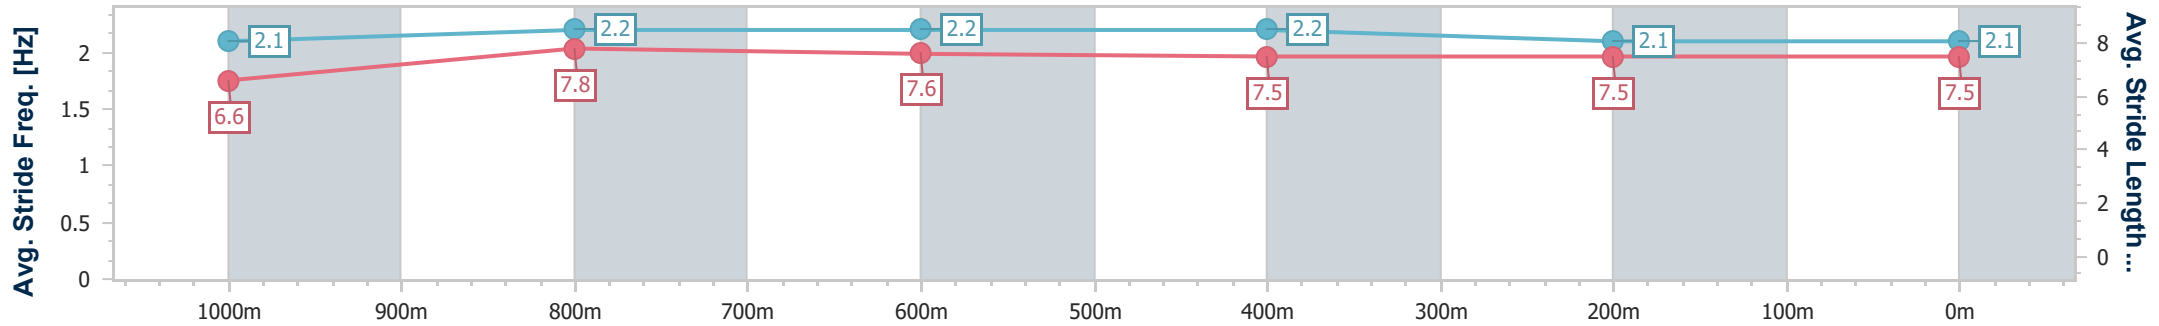

- [] Ranking at each section and finish
- .-.- No data available at this section
- NA No data available

Horse/Jockey Name	Lola Star
Final Rank	4
Fastest Section Time (Section)	0:11.47 (1000m)
Top Speed [km/h] (Section)	65.2 (1000m)
Race State	Finished

Toowoomba QLD Professional
 Race 3: GERRY BROWN'S SHELVING & STORAGE QTIS Three-
 Year-Old Maiden Plate - 1200m

25 March 2023 - 18:35

Track Rating: Good 4, Weather: Overcast, Rail Position: True

Section	Overall	1000m	800m	600m	400m	200m
Section Times	1:14.66 [4] (0:14.47)	1:00.19 [9] (0:11.47)	0:48.72 [9] (0:11.69)	0:37.03 [9] (0:12.23)	0:24.80 [9] (0:12.47)	0:12.33 [9] (0:12.33)
Average Speed [km/h]	49.9	63.2	62.3	59.8	58.5	58.2
Top Speed [km/h]	65.2	65.2	62.9	61.6	59.4	58.6
Avg. Dist. to Rail [m]	5.8	2.8	3.6	3.3	3.5	3.1
Avg. Stride Freq. [Hz]	2.1	2.2	2.2	2.2	2.1	2.1
Avg. Stride Length [m]	6.6	7.8	7.6	7.5	7.5	7.5