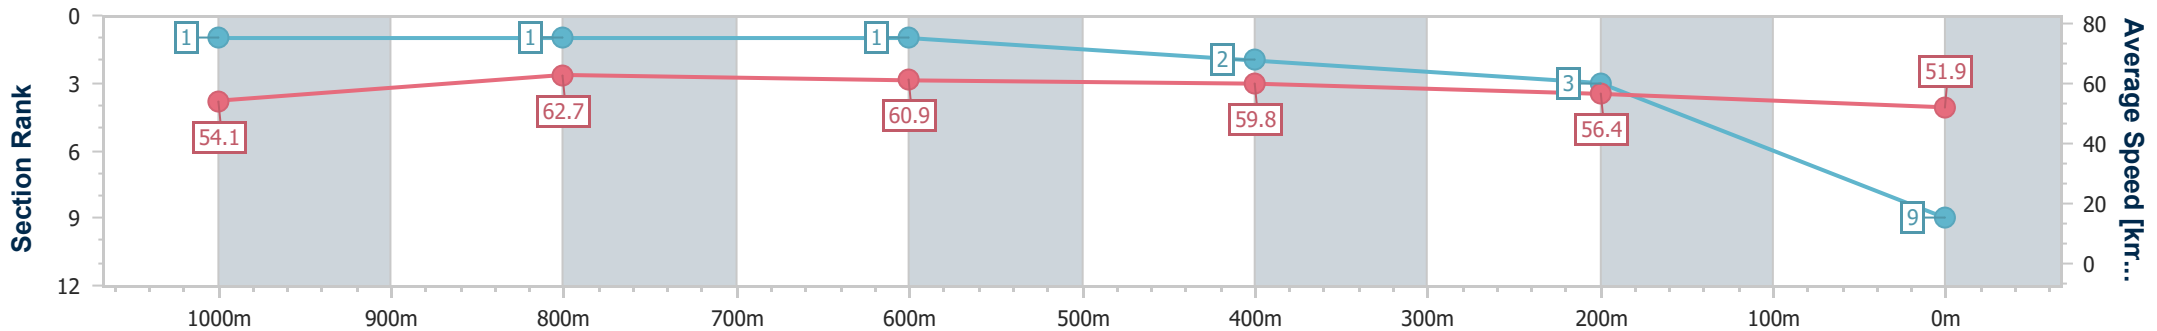

Toowoomba QLD Professional
 Race 3: GERRY BROWN'S SHELVING & STORAGE QTIS Three-Year-Old Maiden Plate - 1200m

25 March 2023 - 18:35

Track Rating: Good 4, Weather: Overcast, Rail Position: True

Section	Overall	1000m	800m	600m	400m	200m
Section Times	1:15.39 [8] (0:13.68)	1:01.71 [6] (0:11.70)	0:50.01 [7] (0:12.00)	0:38.01 [7] (0:12.38)	0:25.63 [8] (0:12.47)	0:13.16 [8] (0:13.16)
Average Speed [km/h]	52.7	62.1	60.6	58.8	57.9	54.6
Top Speed [km/h]	64.8	64.0	62.0	59.9	60.9	55.9
Avg. Dist. to Rail [m]	7.4	2.7	2.8	2.1	0.5	2.1
Avg. Stride Freq. [Hz]	2.3	2.4	2.3	2.3	2.3	2.2
Avg. Stride Length [m]	6.3	7.2	7.3	7.1	7.0	6.9

- [] Ranking at each section and finish
- .-.- No data available at this section
- NA No data available

Horse/Jockey Name	Stormy Dragon
Final Rank	9
Fastest Section Time (Section)	0:11.52 (1000m)
Top Speed [km/h] (Section)	67.6 (Overall)
Race State	Finished

Toowoomba QLD Professional
 Race 3: GERRY BROWN'S SHELVING & STORAGE QTIS Three-Year-Old Maiden Plate - 1200m

25 March 2023 - 18:35

Track Rating: Good 4, Weather: Overcast, Rail Position: True

Section	Overall	1000m	800m	600m	400m	200m
Section Times	1:15.84 [9] (0:13.35)	1:02.49 [1] (0:11.52)	0:50.97 [1] (0:11.89)	0:39.08 [1] (0:12.27)	0:26.81 [2] (0:12.98)	0:13.83 [3] (0:13.83)
Average Speed [km/h]	54.1	62.7	60.9	59.8	56.4	51.9
Top Speed [km/h]	67.6	65.1	62.0	61.2	57.9	55.5
Avg. Dist. to Rail [m]	6.2	1.7	1.8	3.4	4.4	4.1
Avg. Stride Freq. [Hz]	2.3	2.3	2.3	2.3	2.2	2.2
Avg. Stride Length [m]	6.5	7.5	7.3	7.1	7.0	6.7