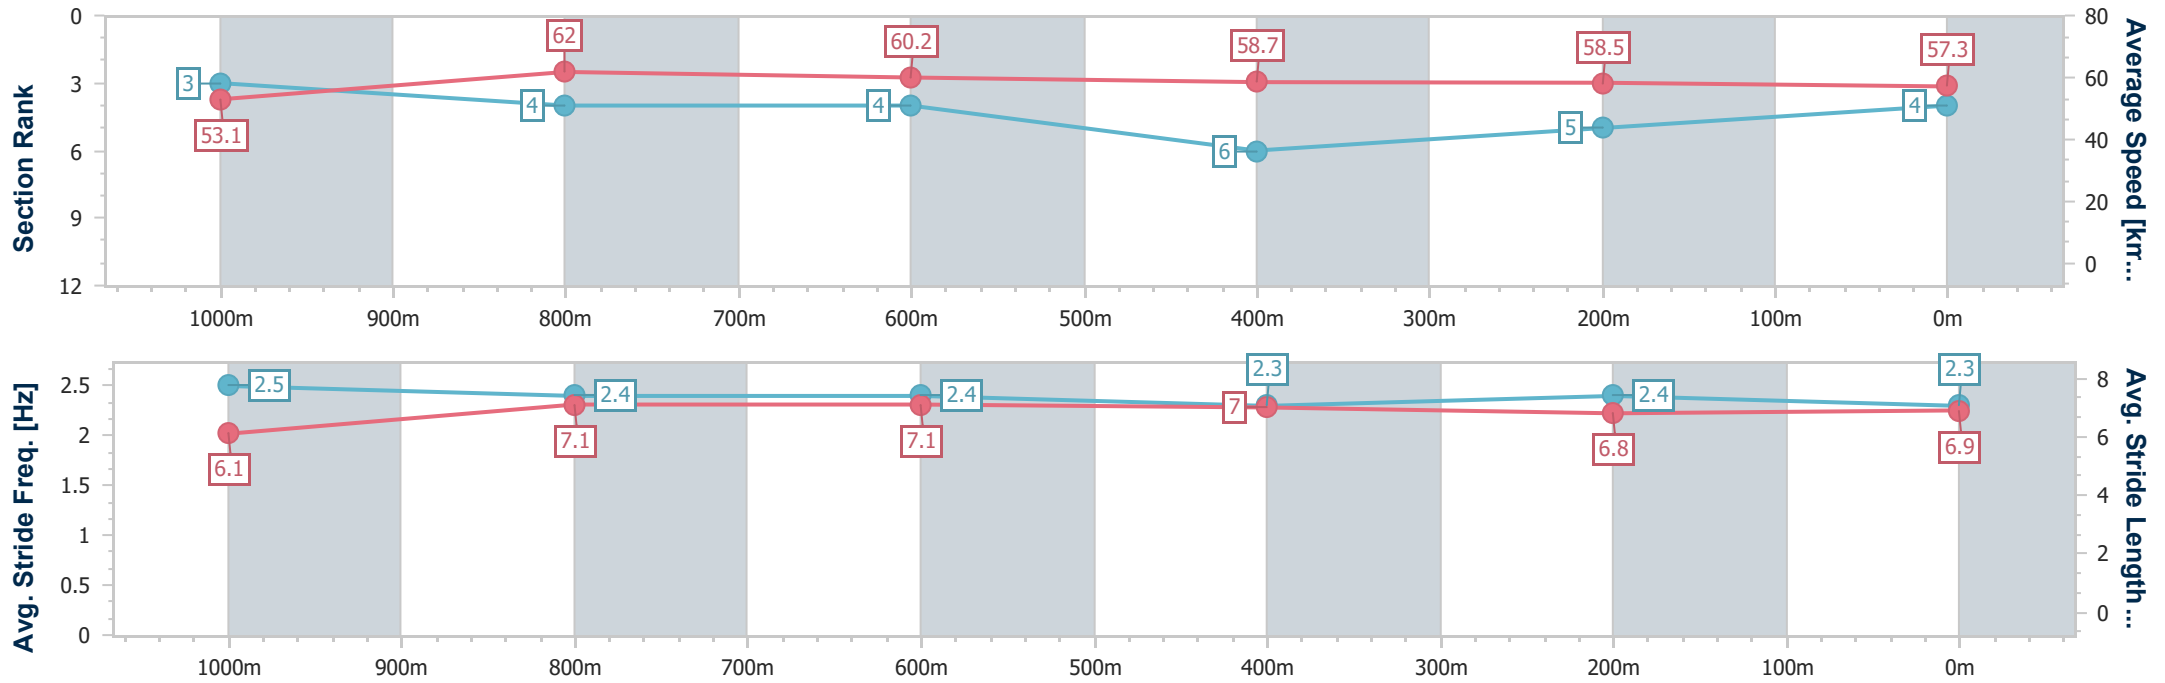

- [] Ranking at each section and finish
- .-.- No data available at this section
- NA No data available

Horse/Jockey Name	Rose Of Raheen
Final Rank	4
Fastest Section Time (Section)	0:11.68 (1000m)
Top Speed [km/h] (Section)	65.8 (Overall)
Race State	Finished

Toowoomba QLD Professional
 Race 3: GERRY BROWN'S SHELVING & STORAGE QTIS Three-Year-Old Maiden Plate - 1200m

25 March 2023 - 18:35

Track Rating: Good 4, Weather: Overcast, Rail Position: True

Section	Overall	1000m	800m	600m	400m	200m
Section Times	1:14.66 [4] (0:13.56)	1:01.10 [3] (0:11.68)	0:49.42 [4] (0:12.02)	0:37.40 [4] (0:12.39)	0:25.01 [6] (0:12.48)	0:12.53 [5] (0:12.53)
Average Speed [km/h]	53.1	62.0	60.2	58.7	58.5	57.3
Top Speed [km/h]	65.8	64.8	61.5	60.4	60.4	58.5
Avg. Dist. to Rail [m]	3.9	2.1	1.6	1.8	4.5	6.3
Avg. Stride Freq. [Hz]	2.5	2.4	2.4	2.3	2.4	2.3
Avg. Stride Length [m]	6.1	7.1	7.1	7.0	6.8	6.9