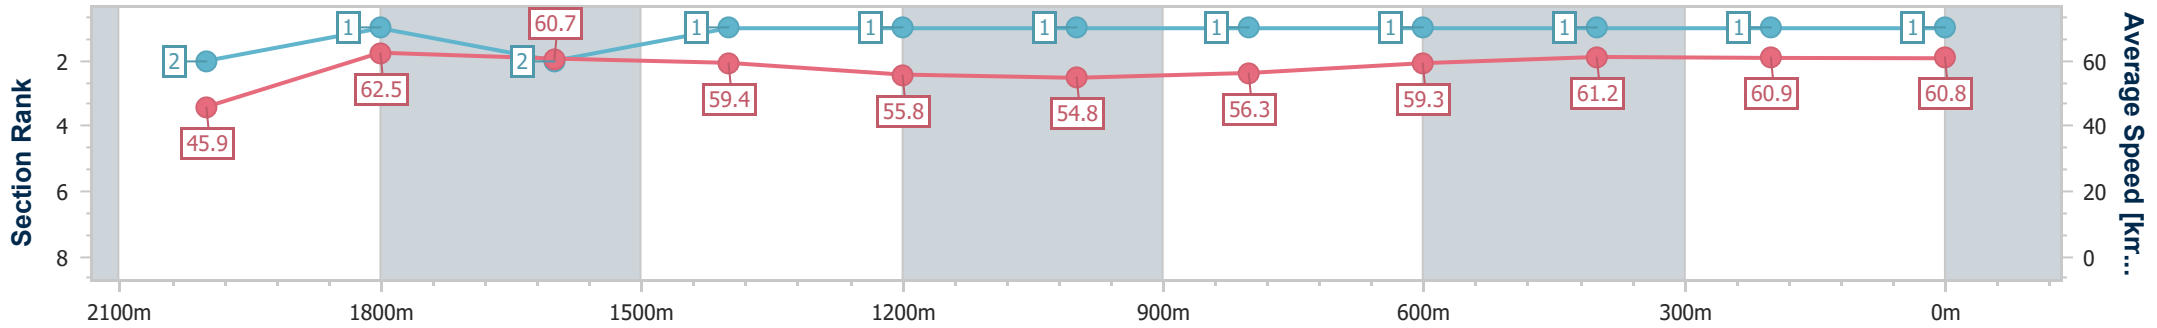

### Ipswich QLD Professional

Race 2: TAB Class 1 Plate - 2180m

31 March 2023 - 13:21

Track Rating: Soft 6, Weather: Fine, Rail Position: +5m Entire

Section	Overall	2000m	1800m	1600m	1400m	1200m	1000m	800m	600m	400m	200m
Section Times	2:15.85 [1] (0:14.10)	2:01.75 [2] (0:11.53)	1:50.22 [1] (0:12.06)	1:38.16 [2] (0:12.15)	1:26.01 [1] (0:13.00)	1:13.01 [1] (0:13.10)	0:59.91 [1] (0:12.70)	0:47.21 [1] (0:11.94)	0:35.27 [1] (0:11.63)	0:23.64 [1] (0:11.82)	0:11.82 [1] (0:11.82)
Average Speed [km/h]	45.9	62.5	60.7	59.4	55.8	54.8	56.3	59.3	61.2	60.9	60.8
Top Speed [km/h]	63.4	63.5	62.2	61.2	56.9	55.4	58.4	61.2	61.7	62.8	62.5
Avg. Dist. to Rail [m]	4.5	1.5	2.3	3.1	1.7	0.8	2.8	4.1	2.9	1.5	2.4
Avg. Stride Freq. [Hz]	2.2	2.2	2.2	2.2	2.1	2.1	2.1	2.2	2.3	2.3	2.3
Avg. Stride Length [m]	5.9	7.8	7.6	7.5	7.3	7.1	7.3	7.5	7.4	7.3	7.3