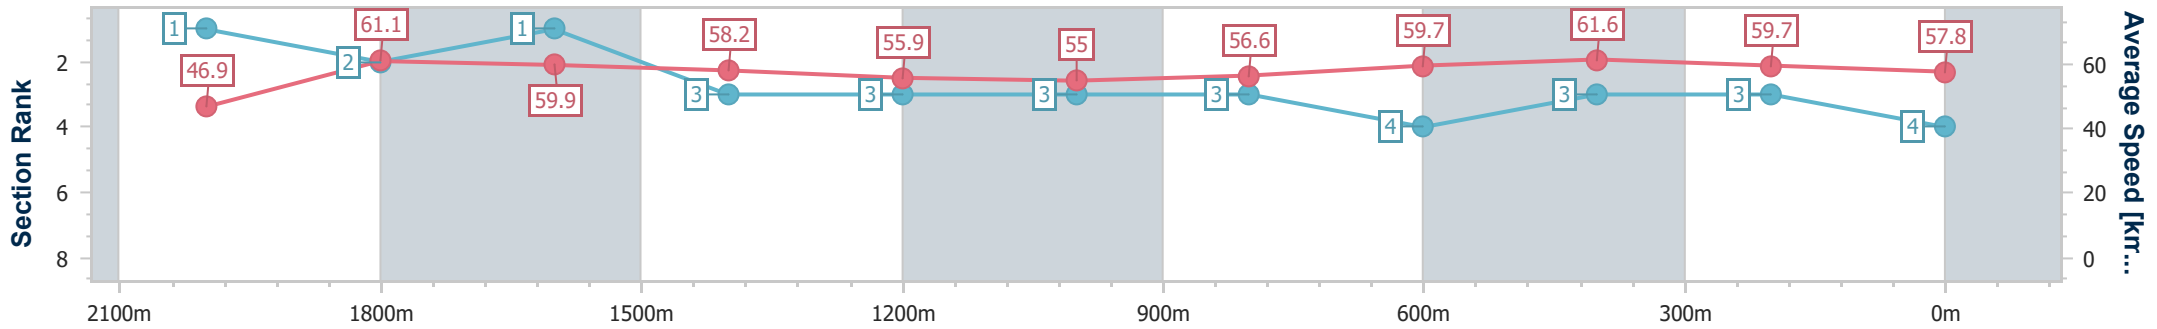

### Ipswich QLD Professional

Race 2: TAB Class 1 Plate - 2180m

31 March 2023 - 13:21

Track Rating: Soft 6, Weather: Fine, Rail Position: +5m Entire

Section	Overall	2000m	1800m	1600m	1400m	1200m	1000m	800m	600m	400m	200m
Section Times	2:17.04 [4] (0:13.85)	2:03.19 [1] (0:11.77)	1:51.42 [2] (0:11.99)	1:39.43 [1] (0:12.36)	1:27.07 [3] (0:12.87)	1:14.20 [3] (0:13.10)	1:01.10 [3] (0:12.74)	0:48.36 [3] (0:12.07)	0:36.29 [4] (0:11.71)	0:24.58 [3] (0:12.12)	0:12.46 [3] (0:12.46)
Average Speed [km/h]	46.9	61.1	59.9	58.2	55.9	55.0	56.6	59.7	61.6	59.7	57.8
Top Speed [km/h]	64.3	64.0	61.1	58.6	57.6	55.5	58.9	60.7	62.5	61.1	58.9
Avg. Dist. to Rail [m]	6.8	0.6	0.6	0.3	0.3	0.3	0.4	0.3	0.7	1.6	2.1
Avg. Stride Freq. [Hz]	2.3	2.4	2.3	2.3	2.2	2.2	2.3	2.3	2.4	2.4	2.4
Avg. Stride Length [m]	5.5	7.1	6.8	6.8	6.8	6.7	6.7	6.9	7.2	7.0	6.8

- [ ] Ranking at each section and finish
- .-.- No data available at this section
- NA No data available

Horse/Jockey Name	Tavi Pin
Final Rank	5
Fastest Section Time (Section)	0:11.43 (2000m)
Top Speed [km/h] (Section)	63.3 (1800m)
Race State	Finished