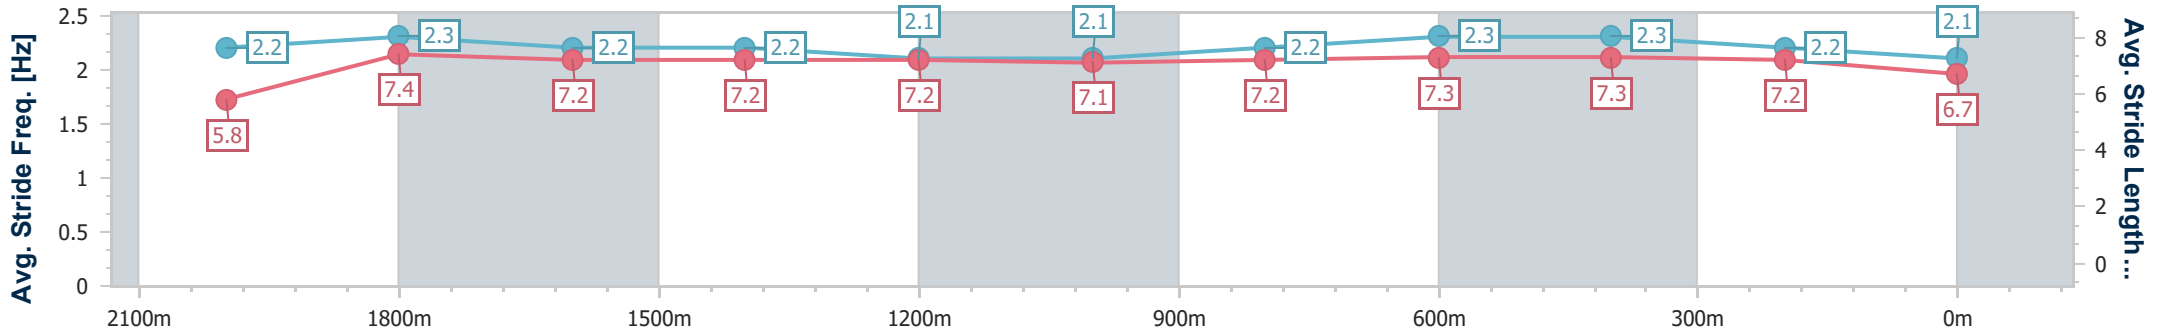

- [ ] Ranking at each section and finish
- .-.- No data available at this section
- NA No data available

Horse/Jockey Name	Wandilla
Final Rank	6
Fastest Section Time (Section)	0:11.71 (2000m)
Top Speed [km/h] (Section)	62.2 (2000m)
Race State	Finished

### Ipswich QLD Professional

Race 2: TAB Class 1 Plate - 2180m

31 March 2023 - 13:21

Track Rating: Soft 6, Weather: Fine, Rail Position: +5m Entire

Section	Overall	2000m	1800m	1600m	1400m	1200m	1000m	800m	600m	400m	200m
Section Times	2:19.95 [6] (0:14.20)	2:05.75 [4] (0:11.71)	1:54.04 [5] (0:11.99)	1:42.05 [5] (0:12.23)	1:29.82 [4] (0:12.85)	1:16.97 [4] (0:13.12)	1:03.85 [4] (0:12.66)	0:51.19 [4] (0:11.97)	0:39.22 [3] (0:12.20)	0:27.02 [6] (0:12.73)	0:14.29 [6] (0:14.29)
Average Speed [km/h]	45.6	61.6	60.2	58.9	56.2	55.0	57.0	60.6	59.4	57.0	50.3
Top Speed [km/h]	61.9	62.2	61.7	59.6	57.1	55.9	59.1	61.2	61.1	58.0	55.4
Avg. Dist. to Rail [m]	5.2	0.8	0.5	0.7	0.6	0.9	1.4	1.7	2.0	2.2	2.9
Avg. Stride Freq. [Hz]	2.2	2.3	2.2	2.2	2.1	2.1	2.2	2.3	2.3	2.2	2.1
Avg. Stride Length [m]	5.8	7.4	7.2	7.2	7.2	7.1	7.2	7.3	7.3	7.2	6.7

- [ ] Ranking at each section and finish
- .-.- No data available at this section
- NA No data available