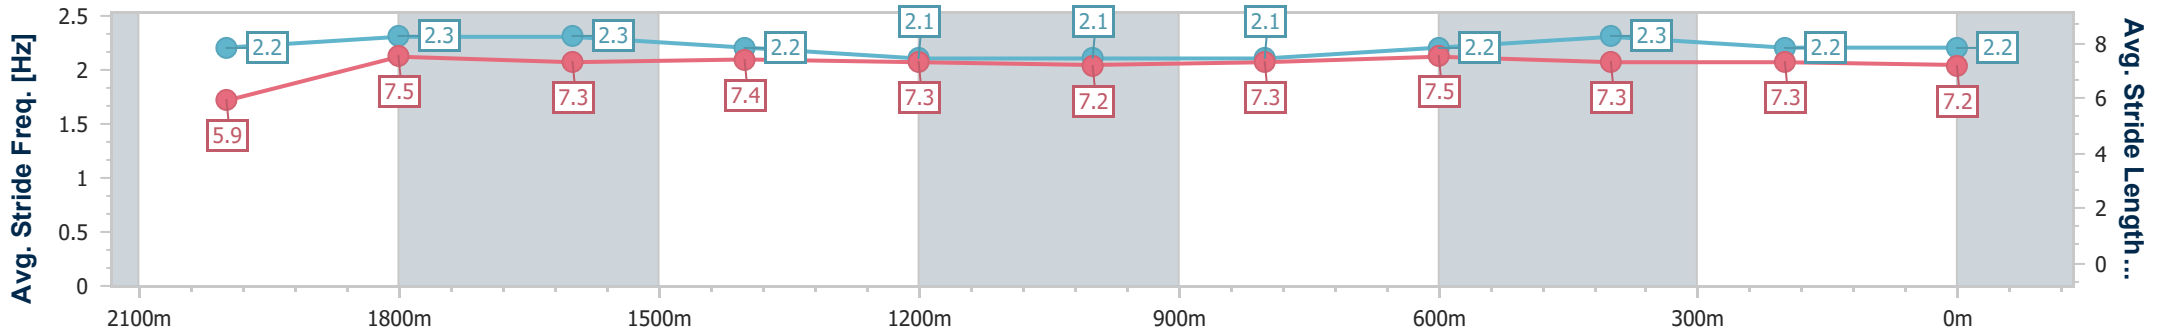

- [ ] Ranking at each section and finish
- .-.- No data available at this section
- NA No data available

Horse/Jockey Name	Tavi Pin
Final Rank	5
Fastest Section Time (Section)	0:11.43 (2000m)
Top Speed [km/h] (Section)	63.3 (1800m)
Race State	Finished

### Ipswich QLD Professional

Race 2: TAB Class 1 Plate - 2180m

31 March 2023 - 13:21

Track Rating: Soft 6, Weather: Fine, Rail Position: +5m Entire

Section	Overall	2000m	1800m	1600m	1400m	1200m	1000m	800m	600m	400m	200m
Section Times	2:17.78 [5] (0:14.22)	2:03.56 [5] (0:11.43)	1:52.13 [3] (0:12.09)	1:40.04 [3] (0:12.21)	1:27.83 [2] (0:12.90)	1:14.93 [2] (0:13.09)	1:01.84 [2] (0:12.70)	0:49.14 [2] (0:11.99)	0:37.15 [2] (0:11.92)	0:25.23 [4] (0:12.45)	0:12.78 [5] (0:12.78)
Average Speed [km/h]	45.6	63.0	61.2	59.1	56.3	55.2	56.5	59.7	60.7	58.6	56.3
Top Speed [km/h]	62.5	63.2	63.3	60.4	57.5	55.4	58.5	60.8	61.5	60.0	57.6
Avg. Dist. to Rail [m]	8.8	2.9	3.4	3.4	2.0	0.6	0.8	1.3	1.0	4.2	4.3
Avg. Stride Freq. [Hz]	2.2	2.3	2.3	2.2	2.1	2.1	2.1	2.2	2.3	2.2	2.2
Avg. Stride Length [m]	5.9	7.5	7.3	7.4	7.3	7.2	7.3	7.5	7.3	7.3	7.2

- [ ] Ranking at each section and finish
- .-.- No data available at this section
- NA No data available

Horse/Jockey Name	Wandilla
Final Rank	6
Fastest Section Time (Section)	0:11.71 (2000m)
Top Speed [km/h] (Section)	62.2 (2000m)
Race State	Finished