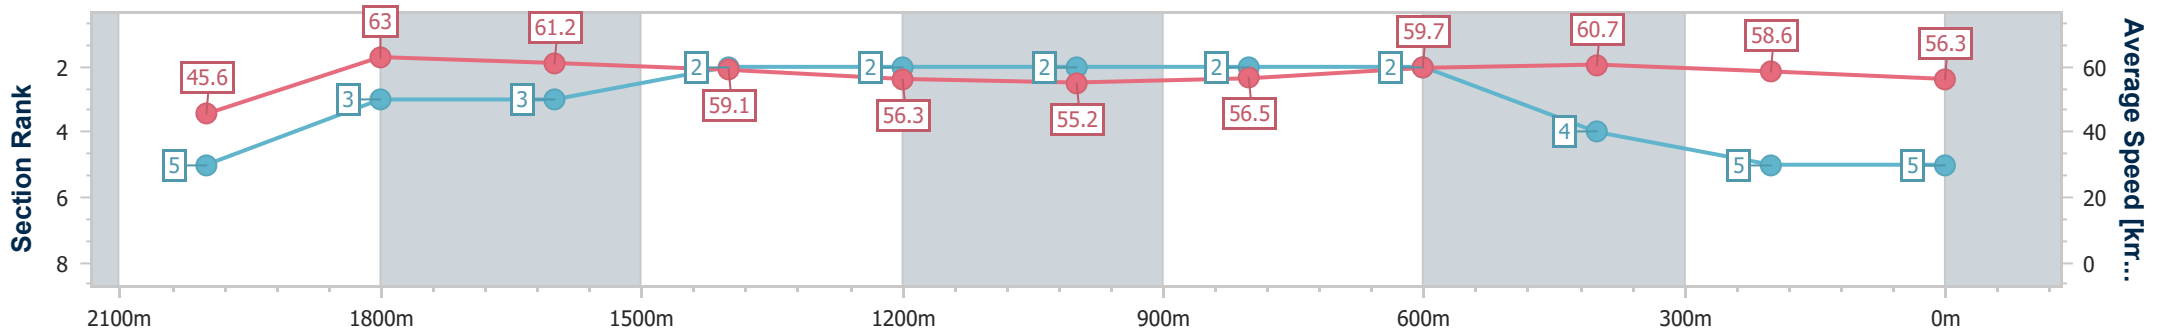

- [ ] Ranking at each section and finish
- .-.- No data available at this section
- NA No data available

Horse/Jockey Name	Tavi Pin
Final Rank	5
Fastest Section Time (Section)	0:11.43 (2000m)
Top Speed [km/h] (Section)	63.3 (1800m)
Race State	Finished

### Ipswich QLD Professional

Race 2: TAB Class 1 Plate - 2180m

31 March 2023 - 13:21

Track Rating: Soft 6, Weather: Fine, Rail Position: +5m Entire

Section	Overall	2000m	1800m	1600m	1400m	1200m	1000m	800m	600m	400m	200m
Section Times	2:17.78 [5] (0:14.22)	2:03.56 [5] (0:11.43)	1:52.13 [3] (0:12.09)	1:40.04 [3] (0:12.21)	1:27.83 [2] (0:12.90)	1:14.93 [2] (0:13.09)	1:01.84 [2] (0:12.70)	0:49.14 [2] (0:11.99)	0:37.15 [2] (0:11.92)	0:25.23 [4] (0:12.45)	0:12.78 [5] (0:12.78)
Average Speed [km/h]	45.6	63.0	61.2	59.1	56.3	55.2	56.5	59.7	60.7	58.6	56.3
Top Speed [km/h]	62.5	63.2	63.3	60.4	57.5	55.4	58.5	60.8	61.5	60.0	57.6
Avg. Dist. to Rail [m]	8.8	2.9	3.4	3.4	2.0	0.6	0.8	1.3	1.0	4.2	4.3
Avg. Stride Freq. [Hz]	2.2	2.3	2.3	2.2	2.1	2.1	2.1	2.2	2.3	2.2	2.2
Avg. Stride Length [m]	5.9	7.5	7.3	7.4	7.3	7.2	7.3	7.5	7.3	7.3	7.2

- [ ] Ranking at each section and finish
- .-.- No data available at this section
- NA No data available

Horse/Jockey Name	Wandilla
Final Rank	6
Fastest Section Time (Section)	0:11.71 (2000m)
Top Speed [km/h] (Section)	62.2 (2000m)
Race State	Finished