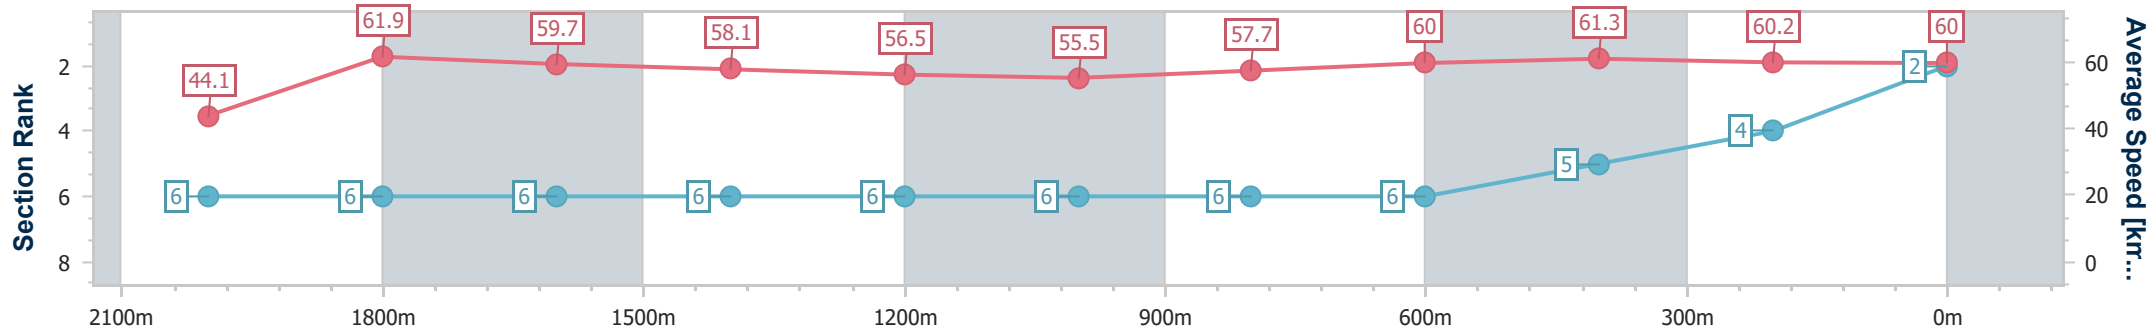

### Ipswich QLD Professional

Race 2: TAB Class 1 Plate - 2180m

31 March 2023 - 13:21

Track Rating: Soft 6, Weather: Fine, Rail Position: +5m Entire

Section	Overall	2000m	1800m	1600m	1400m	1200m	1000m	800m	600m	400m	200m
Section Times	2:16.61 [2] (0:14.68)	2:01.93 [6] (0:11.66)	1:50.27 [6] (0:12.01)	1:38.26 [6] (0:12.37)	1:25.89 [6] (0:12.74)	1:13.15 [6] (0:12.99)	1:00.16 [6] (0:12.50)	0:47.66 [6] (0:11.99)	0:35.67 [6] (0:11.70)	0:23.97 [5] (0:11.97)	0:12.00 [4] (0:12.00)
Average Speed [km/h]	44.1	61.9	59.7	58.1	56.5	55.5	57.7	60.0	61.3	60.2	60.0
Top Speed [km/h]	61.3	62.5	60.5	59.1	57.8	56.2	59.5	60.8	62.2	61.6	61.7
Avg. Dist. to Rail [m]	2.3	0.2	0.5	0.3	0.2	0.2	0.3	0.4	0.6	0.6	0.9
Avg. Stride Freq. [Hz]	2.1	2.3	2.2	2.2	2.1	2.1	2.1	2.2	2.2	2.2	2.2
Avg. Stride Length [m]	5.8	7.4	7.2	7.3	7.4	7.3	7.5	7.7	7.6	7.6	7.5