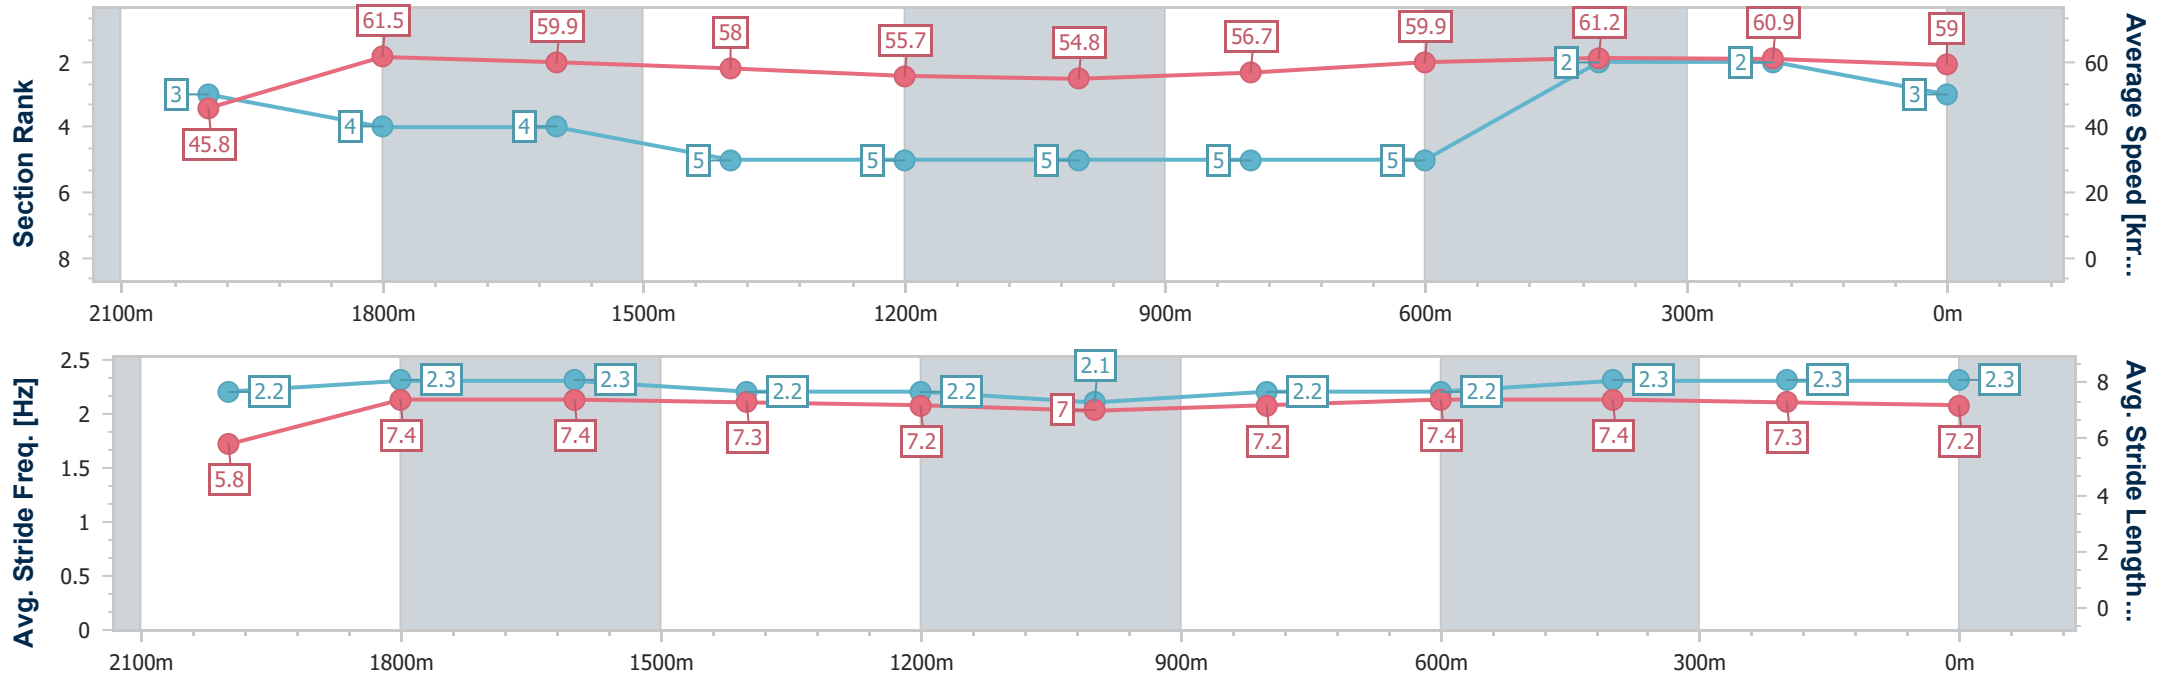

### Ipswich QLD Professional

Race 2: TAB Class 1 Plate - 2180m

31 March 2023 - 13:21

Track Rating: Soft 6, Weather: Fine, Rail Position: +5m Entire

Section	Overall	2000m	1800m	1600m	1400m	1200m	1000m	800m	600m	400m	200m
Section Times	2:16.63 [3] (0:14.18)	2:02.45 [3] (0:11.70)	1:50.75 [4] (0:12.00)	1:38.75 [4] (0:12.40)	1:26.35 [5] (0:12.98)	1:13.37 [5] (0:13.12)	1:00.25 [5] (0:12.63)	0:47.62 [5] (0:11.85)	0:35.77 [5] (0:11.68)	0:24.09 [2] (0:11.89)	0:12.20 [2] (0:12.20)
Average Speed [km/h]	45.8	61.5	59.9	58.0	55.7	54.8	56.7	59.9	61.2	60.9	59.0
Top Speed [km/h]	62.6	63.3	61.3	59.1	57.5	55.7	59.7	60.4	61.5	61.3	60.5
Avg. Dist. to Rail [m]	2.8	0.4	0.4	0.4	0.8	0.7	2.1	3.1	2.1	2.6	3.8
Avg. Stride Freq. [Hz]	2.2	2.3	2.3	2.2	2.2	2.1	2.2	2.2	2.3	2.3	2.3
Avg. Stride Length [m]	5.8	7.4	7.4	7.3	7.2	7.0	7.2	7.4	7.4	7.3	7.2