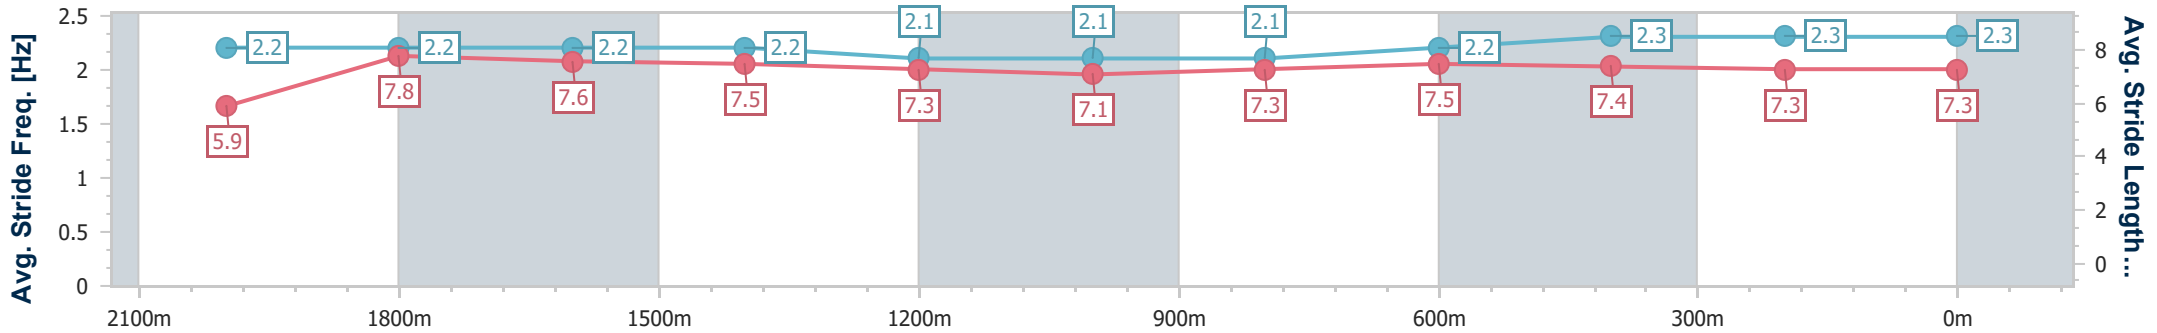

### Ipswich QLD Professional

Race 2: TAB Class 1 Plate - 2180m

31 March 2023 - 13:21

Track Rating: Soft 6, Weather: Fine, Rail Position: +5m Entire

Section	Overall	2000m	1800m	1600m	1400m	1200m	1000m	800m	600m	400m	200m
Section Times	2:15.85 [1] (0:14.10)	2:01.75 [2] (0:11.53)	1:50.22 [1] (0:12.06)	1:38.16 [2] (0:12.15)	1:26.01 [1] (0:13.00)	1:13.01 [1] (0:13.10)	0:59.91 [1] (0:12.70)	0:47.21 [1] (0:11.94)	0:35.27 [1] (0:11.63)	0:23.64 [1] (0:11.82)	0:11.82 [1] (0:11.82)
Average Speed [km/h]	45.9	62.5	60.7	59.4	55.8	54.8	56.3	59.3	61.2	60.9	60.8
Top Speed [km/h]	63.4	63.5	62.2	61.2	56.9	55.4	58.4	61.2	61.7	62.8	62.5
Avg. Dist. to Rail [m]	4.5	1.5	2.3	3.1	1.7	0.8	2.8	4.1	2.9	1.5	2.4
Avg. Stride Freq. [Hz]	2.2	2.2	2.2	2.2	2.1	2.1	2.1	2.2	2.3	2.3	2.3
Avg. Stride Length [m]	5.9	7.8	7.6	7.5	7.3	7.1	7.3	7.5	7.4	7.3	7.3