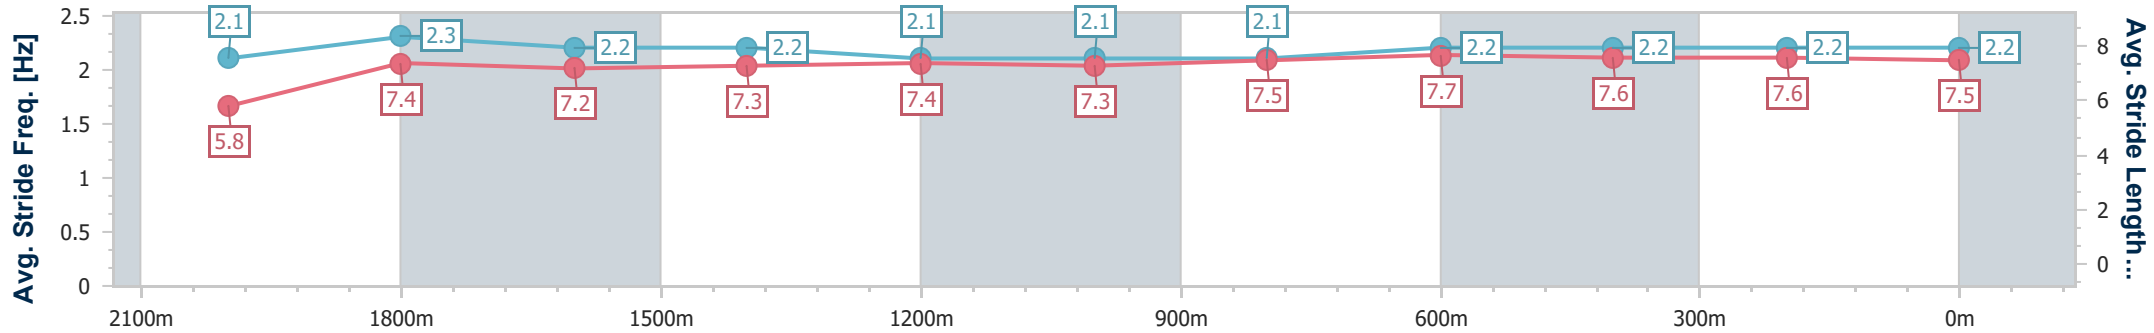

### Ipswich QLD Professional

Race 2: TAB Class 1 Plate - 2180m

31 March 2023 - 13:21

Track Rating: Soft 6, Weather: Fine, Rail Position: +5m Entire

Section	Overall	2000m	1800m	1600m	1400m	1200m	1000m	800m	600m	400m	200m
Section Times	2:16.61 [2] (0:14.68)	2:01.93 [6] (0:11.66)	1:50.27 [6] (0:12.01)	1:38.26 [6] (0:12.37)	1:25.89 [6] (0:12.74)	1:13.15 [6] (0:12.99)	1:00.16 [6] (0:12.50)	0:47.66 [6] (0:11.99)	0:35.67 [6] (0:11.70)	0:23.97 [5] (0:11.97)	0:12.00 [4] (0:12.00)
Average Speed [km/h]	44.1	61.9	59.7	58.1	56.5	55.5	57.7	60.0	61.3	60.2	60.0
Top Speed [km/h]	61.3	62.5	60.5	59.1	57.8	56.2	59.5	60.8	62.2	61.6	61.7
Avg. Dist. to Rail [m]	2.3	0.2	0.5	0.3	0.2	0.2	0.3	0.4	0.6	0.6	0.9
Avg. Stride Freq. [Hz]	2.1	2.3	2.2	2.2	2.1	2.1	2.1	2.2	2.2	2.2	2.2
Avg. Stride Length [m]	5.8	7.4	7.2	7.3	7.4	7.3	7.5	7.7	7.6	7.6	7.5