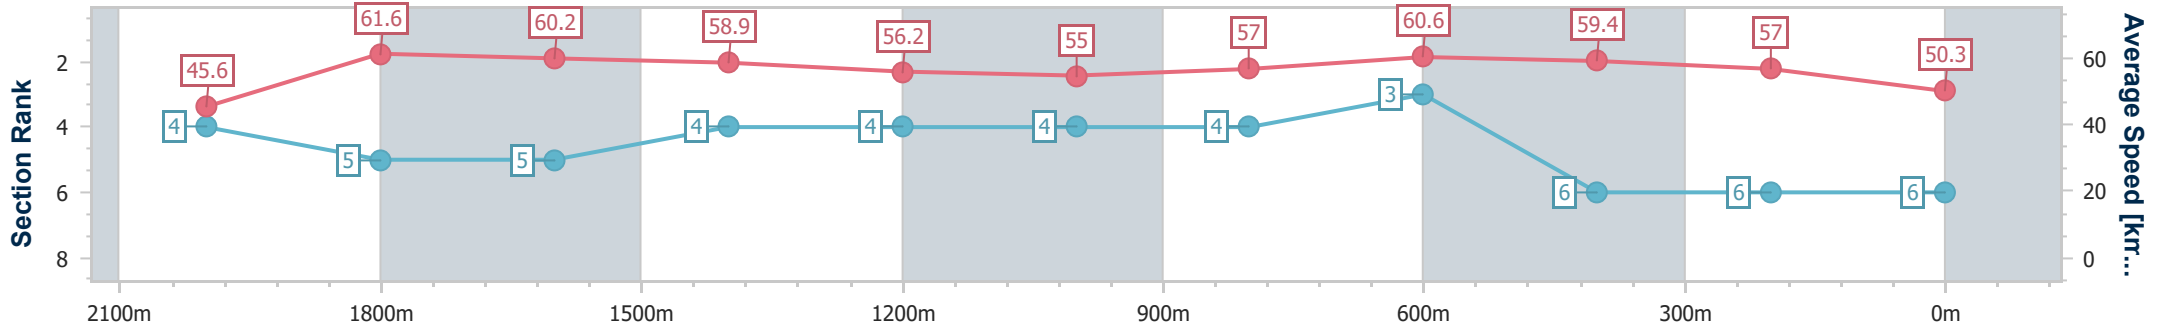

### Ipswich QLD Professional

Race 2: TAB Class 1 Plate - 2180m

31 March 2023 - 13:21

Track Rating: Soft 6, Weather: Fine, Rail Position: +5m Entire

Section	Overall	2000m	1800m	1600m	1400m	1200m	1000m	800m	600m	400m	200m
Section Times	2:19.95 [6] (0:14.20)	2:05.75 [4] (0:11.71)	1:54.04 [5] (0:11.99)	1:42.05 [5] (0:12.23)	1:29.82 [4] (0:12.85)	1:16.97 [4] (0:13.12)	1:03.85 [4] (0:12.66)	0:51.19 [4] (0:11.97)	0:39.22 [3] (0:12.20)	0:27.02 [6] (0:12.73)	0:14.29 [6] (0:14.29)
Average Speed [km/h]	45.6	61.6	60.2	58.9	56.2	55.0	57.0	60.6	59.4	57.0	50.3
Top Speed [km/h]	61.9	62.2	61.7	59.6	57.1	55.9	59.1	61.2	61.1	58.0	55.4
Avg. Dist. to Rail [m]	5.2	0.8	0.5	0.7	0.6	0.9	1.4	1.7	2.0	2.2	2.9
Avg. Stride Freq. [Hz]	2.2	2.3	2.2	2.2	2.1	2.1	2.2	2.3	2.3	2.2	2.1
Avg. Stride Length [m]	5.8	7.4	7.2	7.2	7.2	7.1	7.2	7.3	7.3	7.2	6.7

- [ ] Ranking at each section and finish
- .-.- No data available at this section
- NA No data available