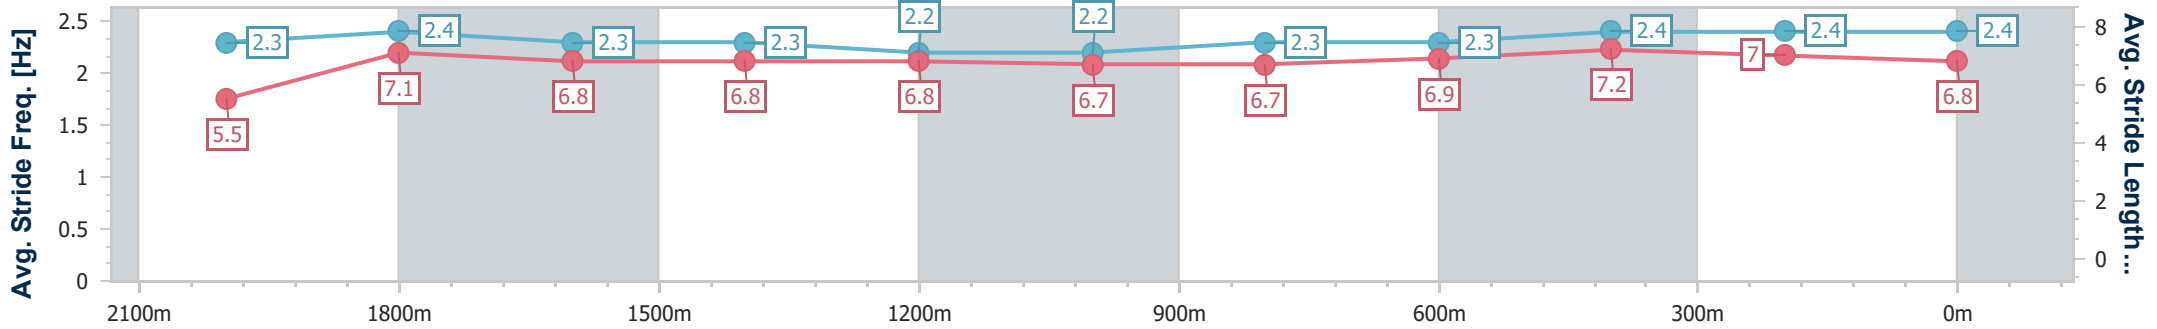

### Ipswich QLD Professional

Race 2: TAB Class 1 Plate - 2180m

31 March 2023 - 13:21

Track Rating: Soft 6, Weather: Fine, Rail Position: +5m Entire

Section	Overall	2000m	1800m	1600m	1400m	1200m	1000m	800m	600m	400m	200m
Section Times	2:17.04 [4] (0:13.85)	2:03.19 [1] (0:11.77)	1:51.42 [2] (0:11.99)	1:39.43 [1] (0:12.36)	1:27.07 [3] (0:12.87)	1:14.20 [3] (0:13.10)	1:01.10 [3] (0:12.74)	0:48.36 [3] (0:12.07)	0:36.29 [4] (0:11.71)	0:24.58 [3] (0:12.12)	0:12.46 [3] (0:12.46)
Average Speed [km/h]	46.9	61.1	59.9	58.2	55.9	55.0	56.6	59.7	61.6	59.7	57.8
Top Speed [km/h]	64.3	64.0	61.1	58.6	57.6	55.5	58.9	60.7	62.5	61.1	58.9
Avg. Dist. to Rail [m]	6.8	0.6	0.6	0.3	0.3	0.3	0.4	0.3	0.7	1.6	2.1
Avg. Stride Freq. [Hz]	2.3	2.4	2.3	2.3	2.2	2.2	2.3	2.3	2.4	2.4	2.4
Avg. Stride Length [m]	5.5	7.1	6.8	6.8	6.8	6.7	6.7	6.9	7.2	7.0	6.8

- [ ] Ranking at each section and finish
- .-.- No data available at this section
- NA No data available

Horse/Jockey Name	Tavi Pin
Final Rank	5
Fastest Section Time (Section)	0:11.43 (2000m)
Top Speed [km/h] (Section)	63.3 (1800m)
Race State	Finished