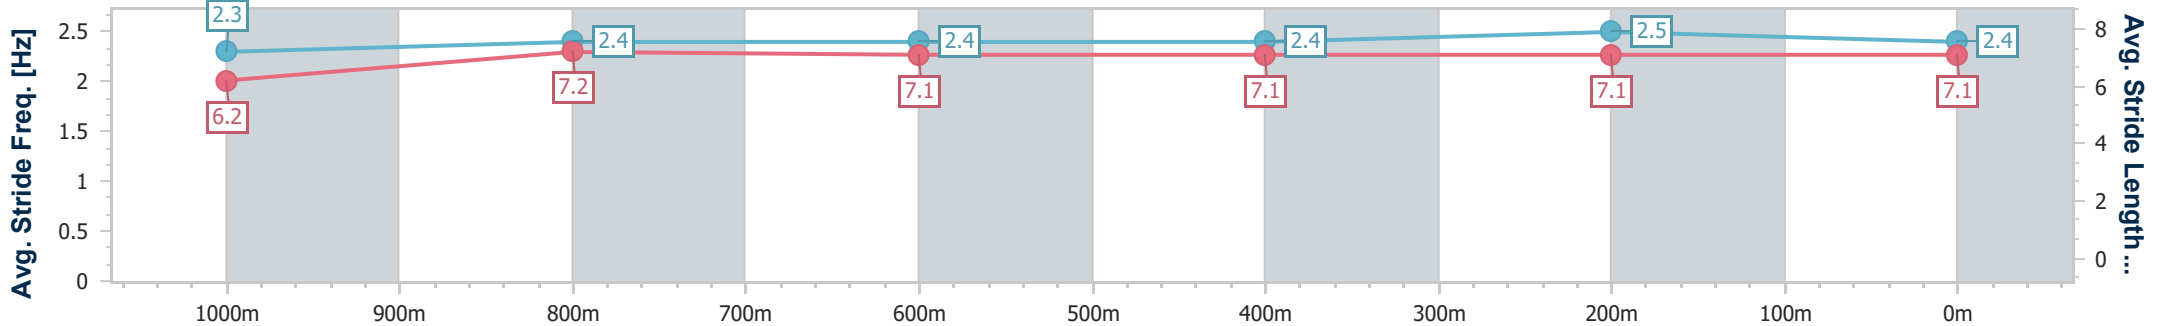

Horse/Jockey Name	A Call From Heaven
Final Rank	5
Fastest Section Time (Section)	0:11.31 (1000m)
Top Speed [km/h] (Section)	65.7 (Overall)
Race State	Finished

Ipswich QLD Professional
Race 6: EASTER RACES 10 APRIL Fillies and Mares Class 3
Handicap - 1200m

31 March 2023 - 15:54

Track Rating: Soft 6, Weather: Fine, Rail Position: +5M Entire

Section	Overall	1000m	800m	600m	400m	200m
Section Times	1:11.76 [5] (0:14.09)	0:57.67 [3] (0:11.31)	0:46.36 [3] (0:11.68)	0:34.68 [4] (0:11.64)	0:23.04 [4] (0:11.36)	0:11.68 [3] (0:11.68)
Average Speed [km/h]	51.1	63.5	61.6	61.7	63.3	61.7
Top Speed [km/h]	65.7	65.2	62.6	62.9	65.0	64.0
Avg. Dist. to Rail [m]	1.5	0.4	0.6	0.4	0.3	1.7
Avg. Stride Freq. [Hz]	2.3	2.4	2.4	2.4	2.5	2.4
Avg. Stride Length [m]	6.2	7.2	7.1	7.1	7.1	7.1

- [ ] Ranking at each section and finish
- -.-.- No data available at this section
- NA No data available