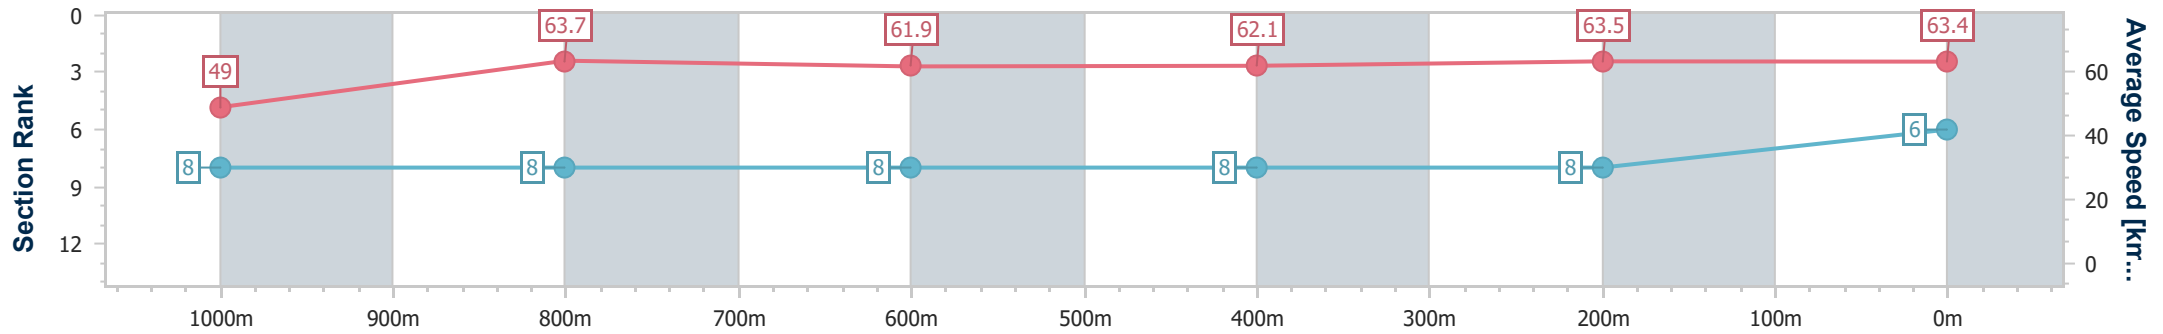

Horse/Jockey Name	Little Miss Pixie
Final Rank	6
Fastest Section Time (Section)	0:11.32 (1000m)
Top Speed [km/h] (Section)	65.1 (1000m)
Race State	Finished

Ipswich QLD Professional
Race 6: EASTER RACES 10 APRIL Fillies and Mares Class 3
Handicap - 1200m

31 March 2023 - 15:54

Track Rating: Soft 6, Weather: Fine, Rail Position: +5M Entire

Section	Overall	1000m	800m	600m	400m	200m
Section Times	1:11.82 [6] (0:14.70)	0:57.12 [8] (0:11.32)	0:45.80 [8] (0:11.55)	0:34.25 [8] (0:11.54)	0:22.71 [8] (0:11.37)	0:11.34 [8] (0:11.34)
Average Speed [km/h]	49.0	63.7	61.9	62.1	63.5	63.4
Top Speed [km/h]	64.9	65.1	63.2	63.3	64.6	64.4
Avg. Dist. to Rail [m]	4.2	0.4	1.4	0.9	0.4	1.0
Avg. Stride Freq. [Hz]	2.3	2.4	2.3	2.3	2.4	2.4
Avg. Stride Length [m]	6.0	7.4	7.3	7.3	7.3	7.2

- [ ] Ranking at each section and finish
- -.-.- No data available at this section
- NA No data available