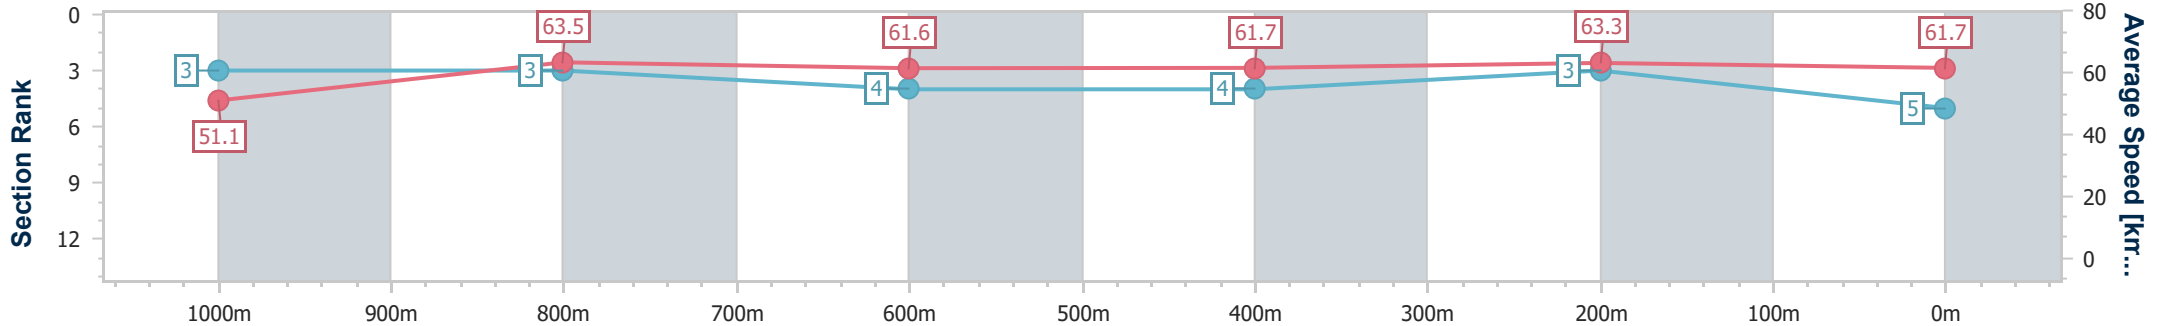

Horse/Jockey Name	A Call From Heaven
Final Rank	5
Fastest Section Time (Section)	0:11.31 (1000m)
Top Speed [km/h] (Section)	65.7 (Overall)
Race State	Finished

Ipswich QLD Professional
Race 6: EASTER RACES 10 APRIL Fillies and Mares Class 3
Handicap - 1200m

31 March 2023 - 15:54

Track Rating: Soft 6, Weather: Fine, Rail Position: +5M Entire

Section	Overall	1000m	800m	600m	400m	200m
Section Times	1:11.76 [5] (0:14.09)	0:57.67 [3] (0:11.31)	0:46.36 [3] (0:11.68)	0:34.68 [4] (0:11.64)	0:23.04 [4] (0:11.36)	0:11.68 [3] (0:11.68)
Average Speed [km/h]	51.1	63.5	61.6	61.7	63.3	61.7
Top Speed [km/h]	65.7	65.2	62.6	62.9	65.0	64.0
Avg. Dist. to Rail [m]	1.5	0.4	0.6	0.4	0.3	1.7
Avg. Stride Freq. [Hz]	2.3	2.4	2.4	2.4	2.5	2.4
Avg. Stride Length [m]	6.2	7.2	7.1	7.1	7.1	7.1

- [ ] Ranking at each section and finish
- -.-.- No data available at this section
- NA No data available