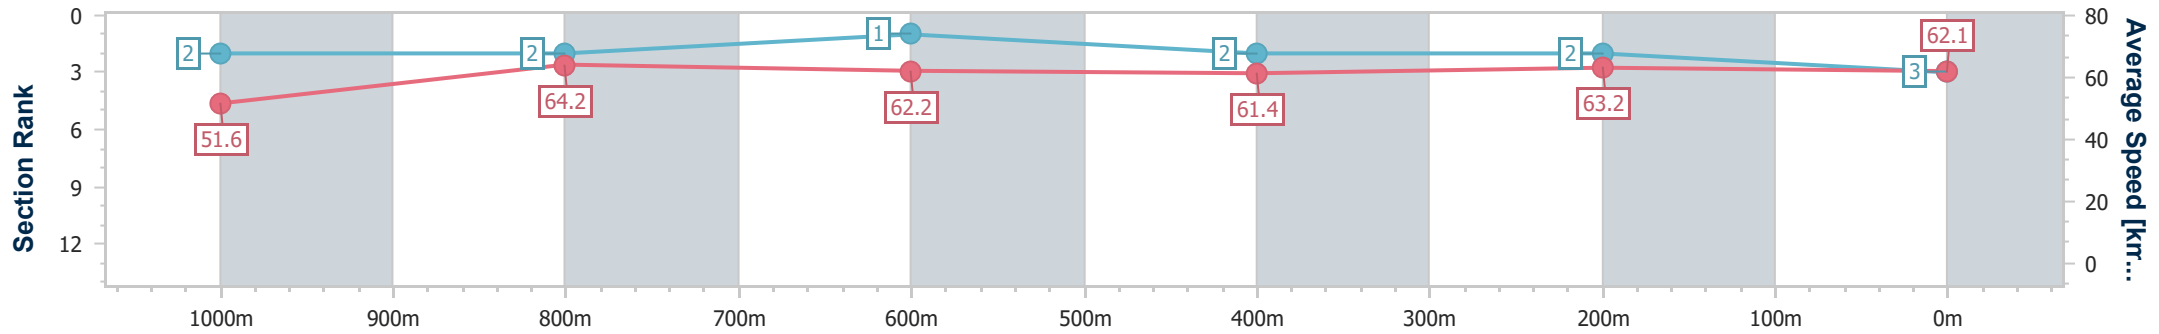

Horse/Jockey Name	Wegobam
Final Rank	3
Fastest Section Time (Section)	0:11.24 (1000m)
Top Speed [km/h] (Section)	67.1 (Overall)
Race State	Finished

Ipswich QLD Professional
Race 6: EASTER RACES 10 APRIL Fillies and Mares Class 3
Handicap - 1200m

31 March 2023 - 15:54

Track Rating: Soft 6, Weather: Fine, Rail Position: +5M Entire

Section	Overall	1000m	800m	600m	400m	200m
Section Times	1:11.58 [3] (0:13.95)	0:57.63 [2] (0:11.24)	0:46.39 [2] (0:11.57)	0:34.82 [1] (0:11.77)	0:23.05 [2] (0:11.45)	0:11.60 [2] (0:11.60)
Average Speed [km/h]	51.6	64.2	62.2	61.4	63.2	62.1
Top Speed [km/h]	67.1	66.8	63.5	61.8	65.2	64.7
Avg. Dist. to Rail [m]	6.8	1.3	0.1	0.8	2.4	3.4
Avg. Stride Freq. [Hz]	2.3	2.4	2.3	2.3	2.4	2.4
Avg. Stride Length [m]	6.2	7.6	7.4	7.3	7.3	7.3

- [ ] Ranking at each section and finish
- -.-.- No data available at this section
- NA No data available