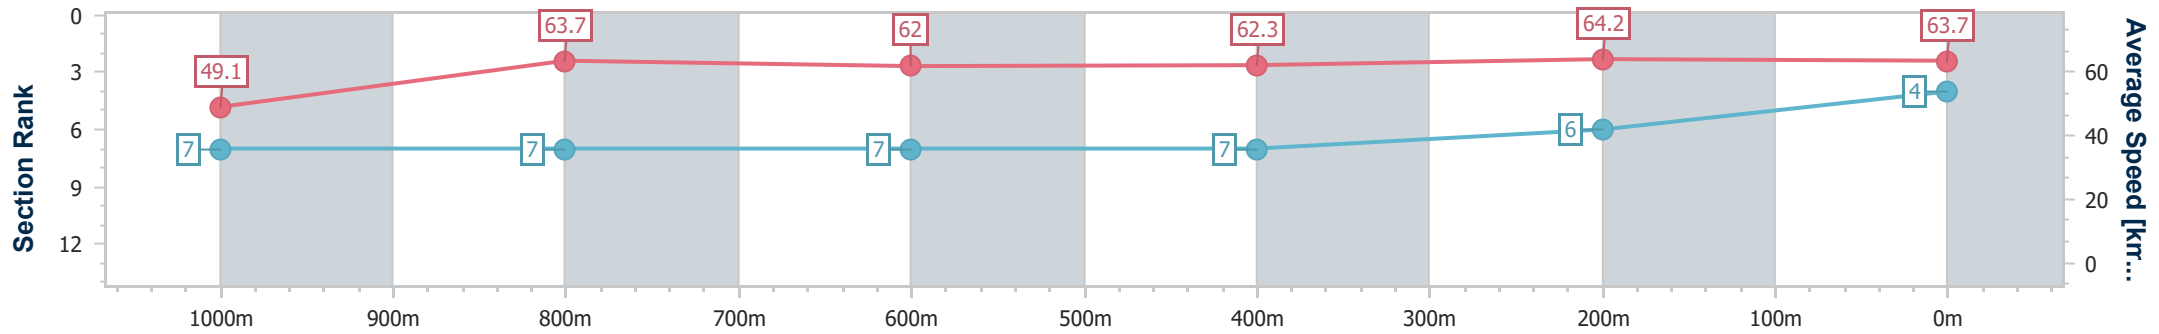

Horse/Jockey Name	Selling Sunset
Final Rank	4
Fastest Section Time (Section)	0:11.25 (400m)
Top Speed [km/h] (Section)	65.4 (200m)
Race State	Finished

Ipswich QLD Professional
Race 6: EASTER RACES 10 APRIL Fillies and Mares Class 3
Handicap - 1200m

31 March 2023 - 15:54

Track Rating: Soft 6, Weather: Fine, Rail Position: +5M Entire

Section	Overall	1000m	800m	600m	400m	200m
Section Times	1:11.66 [4] (0:14.70)	0:56.96 [7] (0:11.30)	0:45.66 [7] (0:11.57)	0:34.09 [7] (0:11.53)	0:22.56 [7] (0:11.25)	0:11.31 [6] (0:11.31)
Average Speed [km/h]	49.1	63.7	62.0	62.3	64.2	63.7
Top Speed [km/h]	64.0	64.7	63.0	63.7	65.3	65.4
Avg. Dist. to Rail [m]	5.8	0.4	1.0	0.8	2.0	3.9
Avg. Stride Freq. [Hz]	2.3	2.4	2.4	2.4	2.5	2.5
Avg. Stride Length [m]	6.0	7.2	7.1	7.2	7.1	7.0

- [ ] Ranking at each section and finish
- -.-.- No data available at this section
- NA No data available