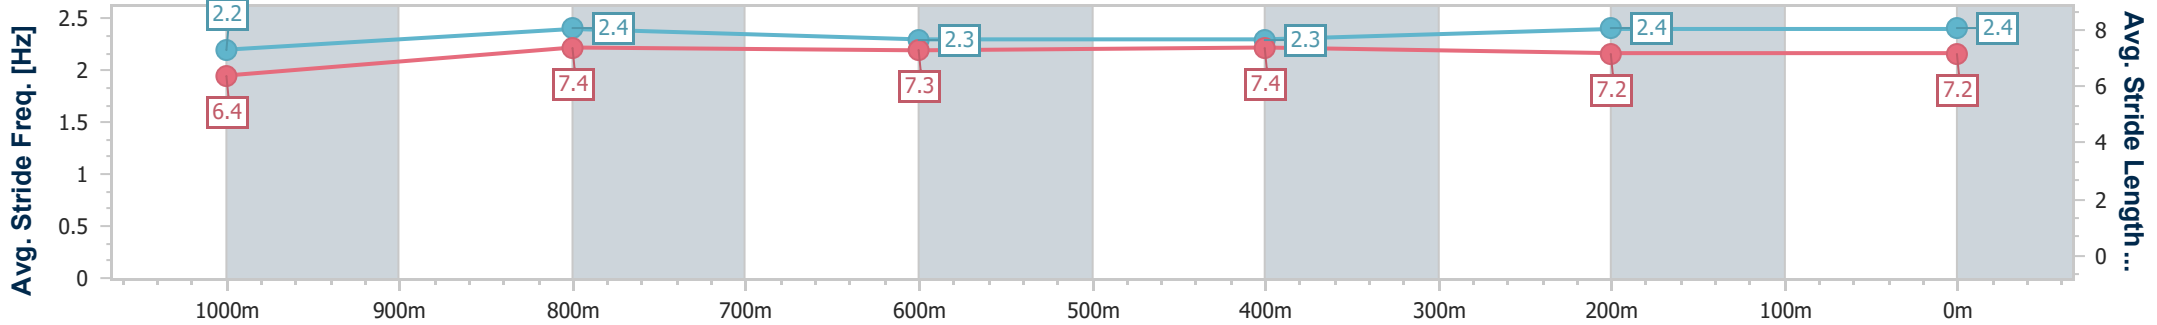

Horse/Jockey Name	Sabre Princess
Final Rank	1
Fastest Section Time (Section)	0:11.27 (1000m)
Top Speed [km/h] (Section)	66.8 (Overall)
Race State	Finished

Ipswich QLD Professional
Race 6: EASTER RACES 10 APRIL Fillies and Mares Class 3
Handicap - 1200m

31 March 2023 - 15:54

Track Rating: Soft 6, Weather: Fine, Rail Position: +5M Entire

Section	Overall	1000m	800m	600m	400m	200m
Section Times	1:11.28 [1] (0:13.89)	0:57.39 [1] (0:11.27)	0:46.12 [1] (0:11.60)	0:34.52 [1] (0:11.75)	0:22.77 [1] (0:11.41)	0:11.36 [1] (0:11.36)
Average Speed [km/h]	51.9	63.9	61.9	61.3	63.2	63.3
Top Speed [km/h]	66.8	66.7	62.6	62.0	64.5	64.9
Avg. Dist. to Rail [m]	5.8	0.8	0.5	0.4	0.4	0.7
Avg. Stride Freq. [Hz]	2.2	2.4	2.3	2.3	2.4	2.4
Avg. Stride Length [m]	6.4	7.4	7.3	7.4	7.2	7.2

- [ ] Ranking at each section and finish
- -.-.- No data available at this section
- NA No data available