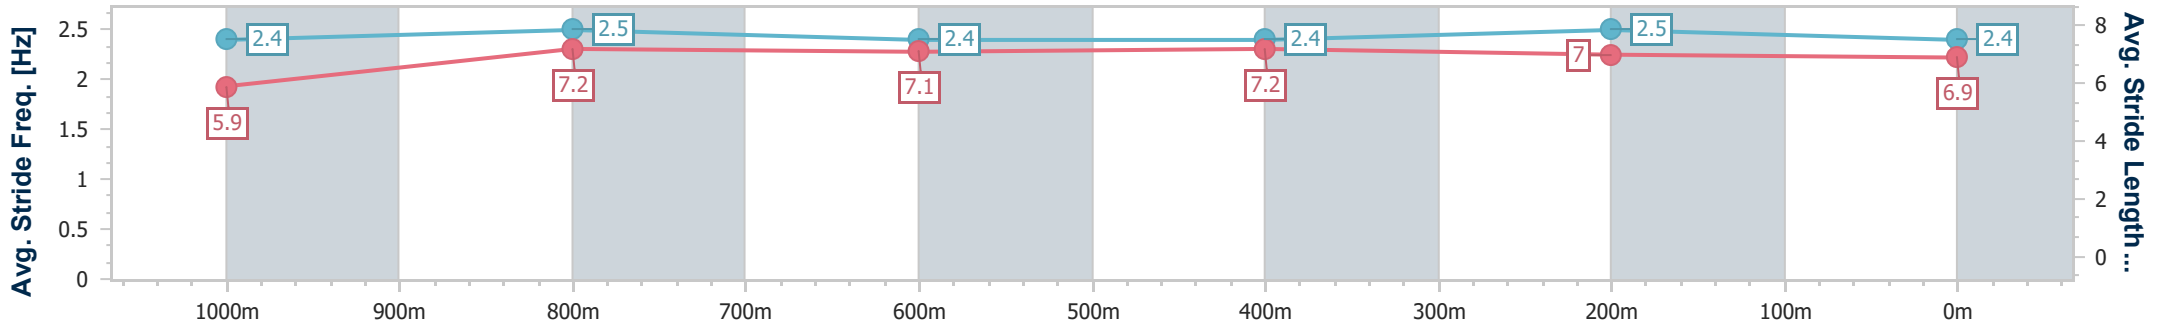

- [] Ranking at each section and finish
- .-.- No data available at this section
- NA No data available

Horse/Jockey Name	Lady Rain
Final Rank	8
Fastest Section Time (Section)	0:11.28 (1000m)
Top Speed [km/h] (Section)	65.4 (1000m)
Race State	Finished

- [] Ranking at each section and finish
- .-.- No data available at this section
- NA No data available