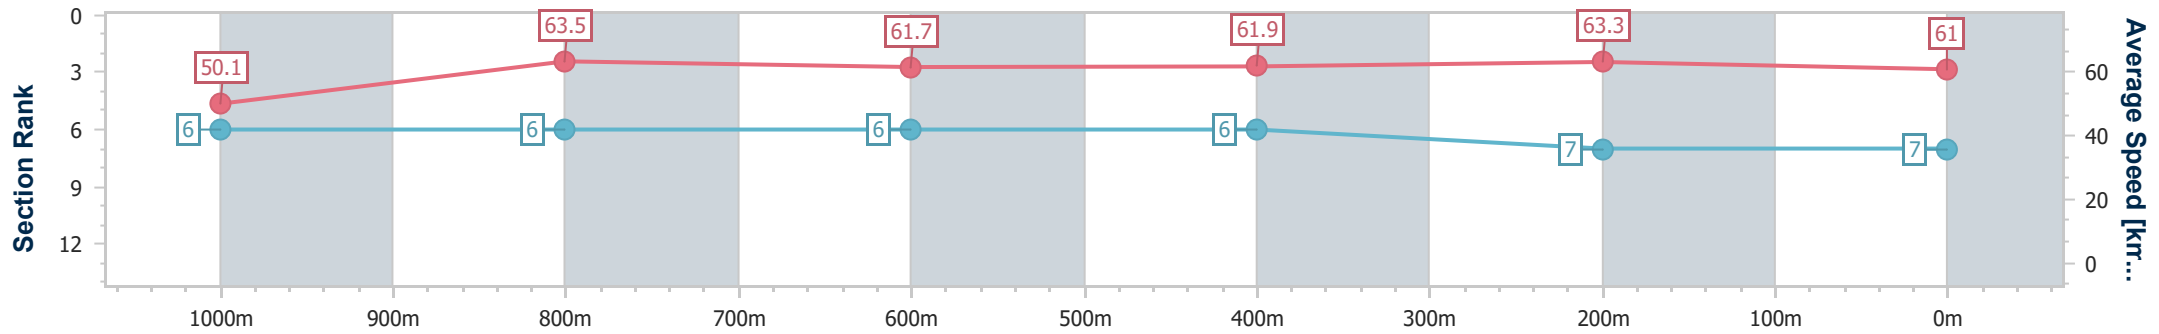

Horse/Jockey Name	Metzarro
Final Rank	7
Fastest Section Time (Section)	0:11.34 (1000m)
Top Speed [km/h] (Section)	65.3 (Overall)
Race State	Finished

Ipswich QLD Professional
Race 6: EASTER RACES 10 APRIL Fillies and Mares Class 3
Handicap - 1200m

31 March 2023 - 15:54

Track Rating: Soft 6, Weather: Fine, Rail Position: +5M Entire

Section	Overall	1000m	800m	600m	400m	200m
Section Times	1:12.12 [7] (0:14.38)	0:57.74 [6] (0:11.34)	0:46.40 [6] (0:11.65)	0:34.75 [6] (0:11.58)	0:23.17 [6] (0:11.38)	0:11.79 [7] (0:11.79)
Average Speed [km/h]	50.1	63.5	61.7	61.9	63.3	61.0
Top Speed [km/h]	65.3	64.6	63.2	62.7	64.0	63.9
Avg. Dist. to Rail [m]	5.3	0.5	0.6	0.9	0.4	2.0
Avg. Stride Freq. [Hz]	2.3	2.4	2.4	2.4	2.4	2.4
Avg. Stride Length [m]	6.0	7.3	7.2	7.3	7.2	7.1

- [ ] Ranking at each section and finish
- -.-.- No data available at this section
- NA No data available