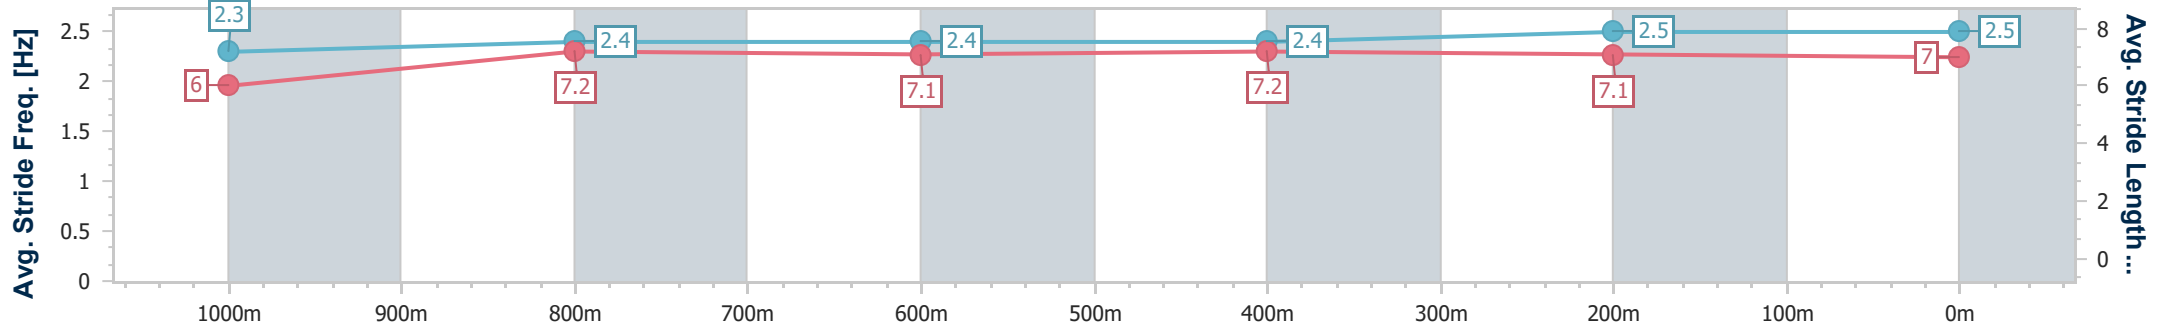

Horse/Jockey Name	Selling Sunset
Final Rank	4
Fastest Section Time (Section)	0:11.25 (400m)
Top Speed [km/h] (Section)	65.4 (200m)
Race State	Finished

Ipswich QLD Professional
Race 6: EASTER RACES 10 APRIL Fillies and Mares Class 3
Handicap - 1200m

31 March 2023 - 15:54

Track Rating: Soft 6, Weather: Fine, Rail Position: +5M Entire

Section	Overall	1000m	800m	600m	400m	200m
Section Times	1:11.66 [4] (0:14.70)	0:56.96 [7] (0:11.30)	0:45.66 [7] (0:11.57)	0:34.09 [7] (0:11.53)	0:22.56 [7] (0:11.25)	0:11.31 [6] (0:11.31)
Average Speed [km/h]	49.1	63.7	62.0	62.3	64.2	63.7
Top Speed [km/h]	64.0	64.7	63.0	63.7	65.3	65.4
Avg. Dist. to Rail [m]	5.8	0.4	1.0	0.8	2.0	3.9
Avg. Stride Freq. [Hz]	2.3	2.4	2.4	2.4	2.5	2.5
Avg. Stride Length [m]	6.0	7.2	7.1	7.2	7.1	7.0

- [ ] Ranking at each section and finish
- -.-.- No data available at this section
- NA No data available