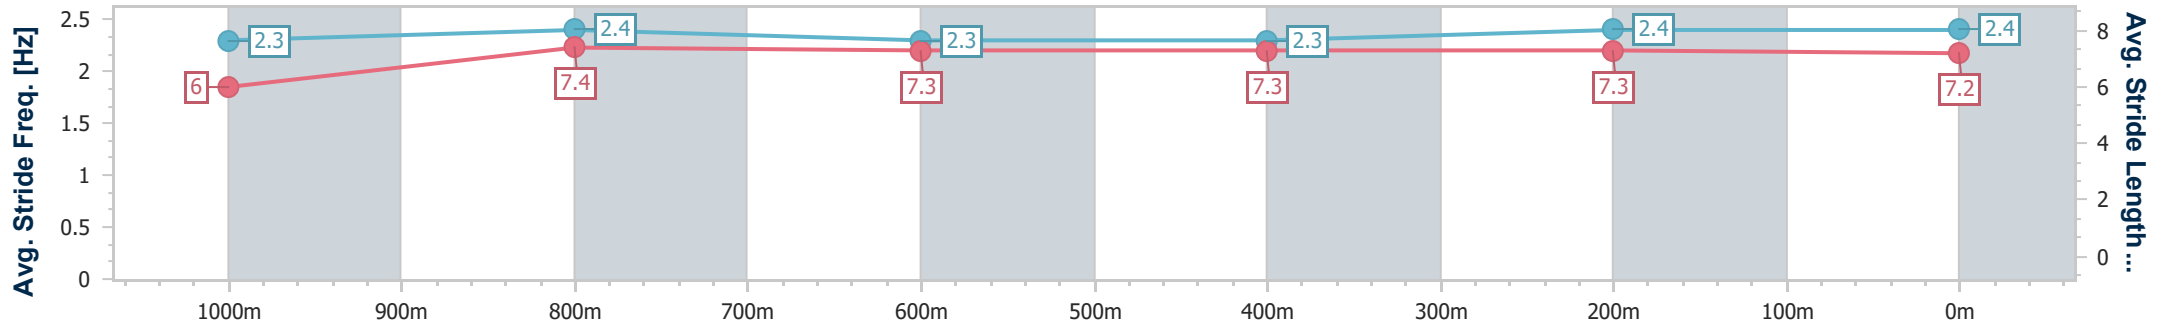

Horse/Jockey Name	Little Miss Pixie
Final Rank	6
Fastest Section Time (Section)	0:11.32 (1000m)
Top Speed [km/h] (Section)	65.1 (1000m)
Race State	Finished

Ipswich QLD Professional
Race 6: EASTER RACES 10 APRIL Fillies and Mares Class 3
Handicap - 1200m

31 March 2023 - 15:54

Track Rating: Soft 6, Weather: Fine, Rail Position: +5M Entire

Section	Overall	1000m	800m	600m	400m	200m
Section Times	1:11.82 [6] (0:14.70)	0:57.12 [8] (0:11.32)	0:45.80 [8] (0:11.55)	0:34.25 [8] (0:11.54)	0:22.71 [8] (0:11.37)	0:11.34 [8] (0:11.34)
Average Speed [km/h]	49.0	63.7	61.9	62.1	63.5	63.4
Top Speed [km/h]	64.9	65.1	63.2	63.3	64.6	64.4
Avg. Dist. to Rail [m]	4.2	0.4	1.4	0.9	0.4	1.0
Avg. Stride Freq. [Hz]	2.3	2.4	2.3	2.3	2.4	2.4
Avg. Stride Length [m]	6.0	7.4	7.3	7.3	7.3	7.2

- [ ] Ranking at each section and finish
- -.-.- No data available at this section
- NA No data available