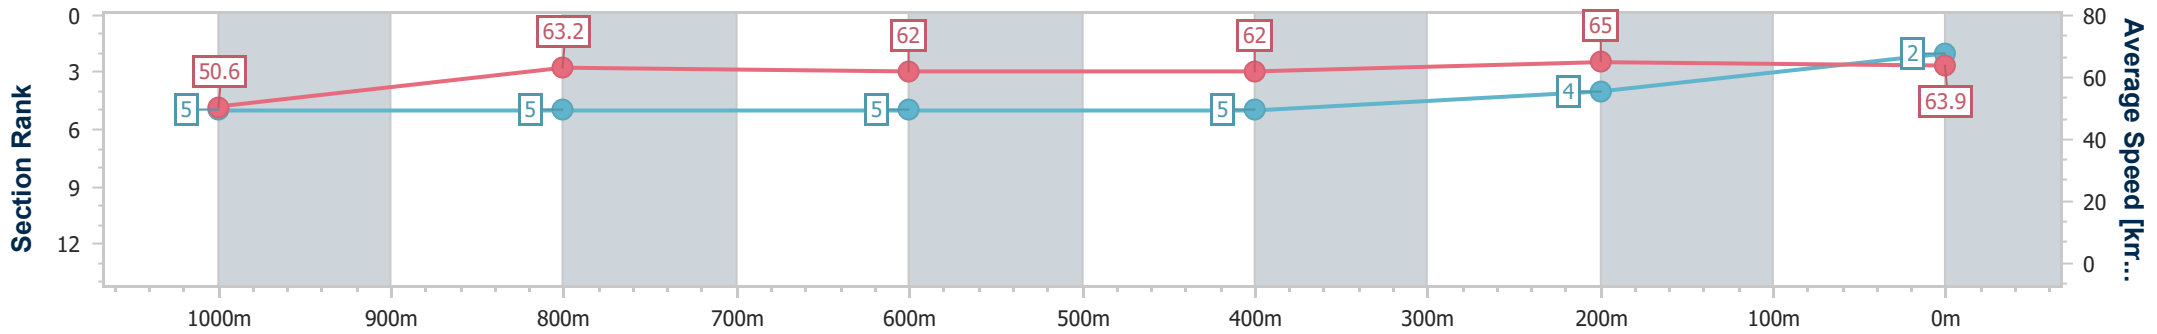

Horse/Jockey Name	Aureus Angel
Final Rank	2
Fastest Section Time (Section)	0:11.22 (400m)
Top Speed [km/h] (Section)	67.0 (400m)
Race State	Finished

Ipswich QLD Professional
Race 6: EASTER RACES 10 APRIL Fillies and Mares Class 3
Handicap - 1200m

31 March 2023 - 15:54

Track Rating: Soft 6, Weather: Fine, Rail Position: +5M Entire

Section	Overall	1000m	800m	600m	400m	200m
Section Times	1:11.31 [2] (0:14.24)	0:57.07 [5] (0:11.39)	0:45.68 [5] (0:11.58)	0:34.10 [5] (0:11.62)	0:22.48 [5] (0:11.22)	0:11.26 [4] (0:11.26)
Average Speed [km/h]	50.6	63.2	62.0	62.0	65.0	63.9
Top Speed [km/h]	64.2	63.9	62.7	62.4	67.0	66.0
Avg. Dist. to Rail [m]	4.2	0.6	0.7	0.4	4.3	6.1
Avg. Stride Freq. [Hz]	2.2	2.3	2.3	2.3	2.4	2.4
Avg. Stride Length [m]	6.3	7.5	7.3	7.5	7.4	7.3

- [ ] Ranking at each section and finish
- -.-.- No data available at this section
- NA No data available