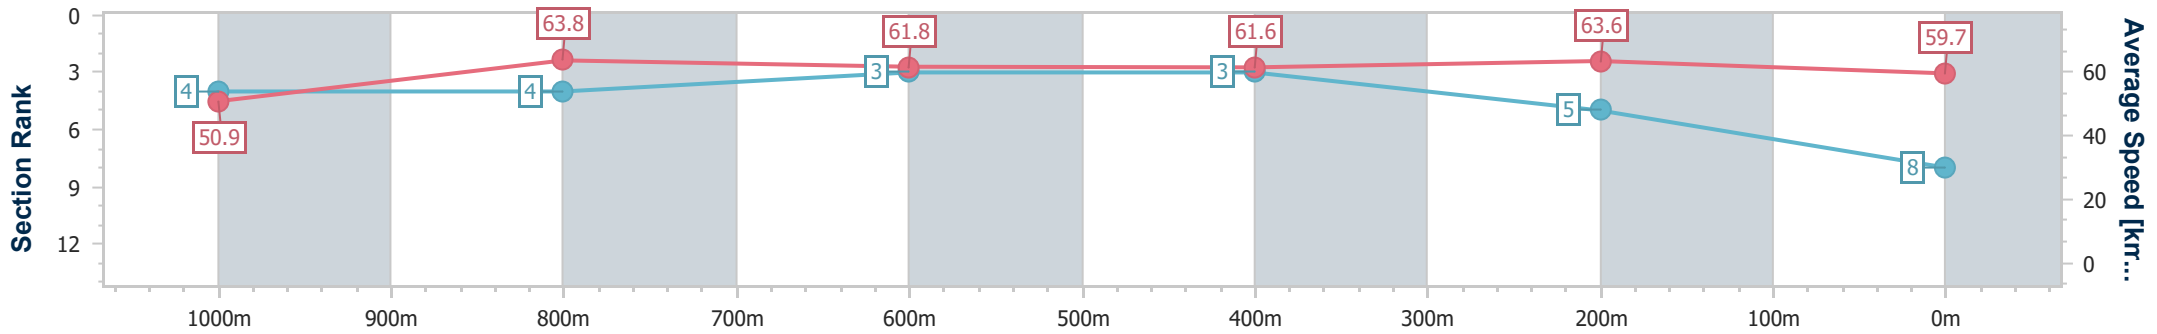

Horse/Jockey Name	Lady Rain
Final Rank	8
Fastest Section Time (Section)	0:11.28 (1000m)
Top Speed [km/h] (Section)	65.4 (1000m)
Race State	Finished

Ipswich QLD Professional
Race 6: EASTER RACES 10 APRIL Fillies and Mares Class 3
Handicap - 1200m

31 March 2023 - 15:54

Track Rating: Soft 6, Weather: Fine, Rail Position: +5M Entire

Section	Overall	1000m	800m	600m	400m	200m
Section Times	1:12.23 [8] (0:14.16)	0:58.07 [4] (0:11.28)	0:46.79 [4] (0:11.60)	0:35.19 [3] (0:11.72)	0:23.47 [3] (0:11.42)	0:12.05 [5] (0:12.05)
Average Speed [km/h]	50.9	63.8	61.8	61.6	63.6	59.7
Top Speed [km/h]	64.8	65.4	63.9	62.5	65.1	62.6
Avg. Dist. to Rail [m]	2.9	0.8	0.6	0.7	3.0	5.4
Avg. Stride Freq. [Hz]	2.4	2.5	2.4	2.4	2.5	2.4
Avg. Stride Length [m]	5.9	7.2	7.1	7.2	7.0	6.9

- [ ] Ranking at each section and finish
- -.-.- No data available at this section
- NA No data available