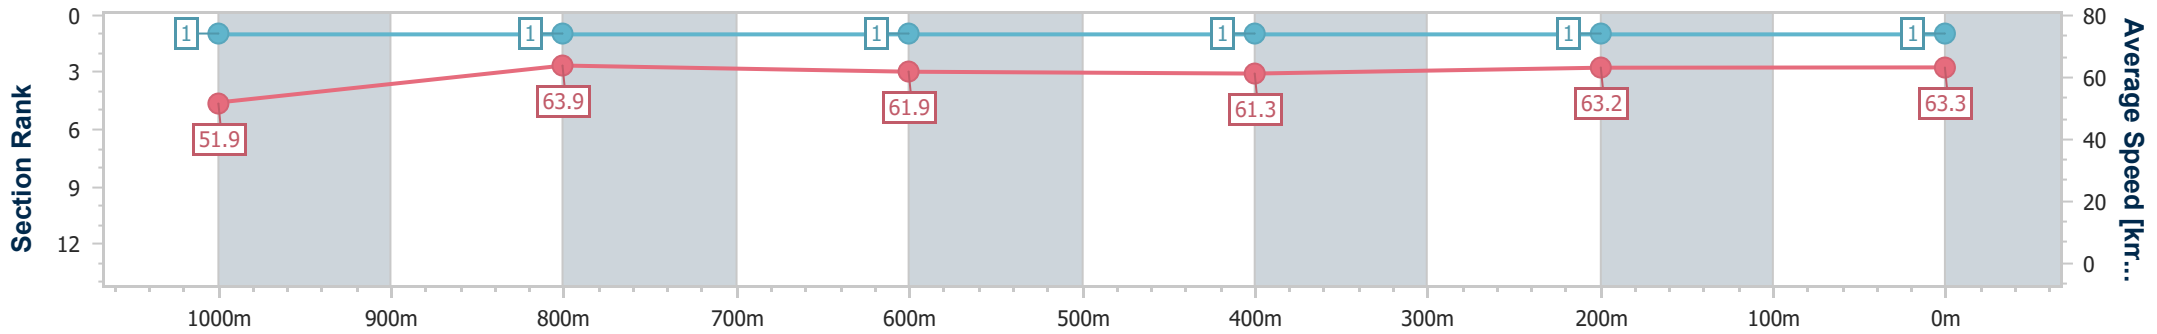

Horse/Jockey Name	Sabre Princess
Final Rank	1
Fastest Section Time (Section)	0:11.27 (1000m)
Top Speed [km/h] (Section)	66.8 (Overall)
Race State	Finished

Ipswich QLD Professional
Race 6: EASTER RACES 10 APRIL Fillies and Mares Class 3
Handicap - 1200m

31 March 2023 - 15:54

Track Rating: Soft 6, Weather: Fine, Rail Position: +5M Entire

Section	Overall	1000m	800m	600m	400m	200m
Section Times	1:11.28 [1] (0:13.89)	0:57.39 [1] (0:11.27)	0:46.12 [1] (0:11.60)	0:34.52 [1] (0:11.75)	0:22.77 [1] (0:11.41)	0:11.36 [1] (0:11.36)
Average Speed [km/h]	51.9	63.9	61.9	61.3	63.2	63.3
Top Speed [km/h]	66.8	66.7	62.6	62.0	64.5	64.9
Avg. Dist. to Rail [m]	5.8	0.8	0.5	0.4	0.4	0.7
Avg. Stride Freq. [Hz]	2.2	2.4	2.3	2.3	2.4	2.4
Avg. Stride Length [m]	6.4	7.4	7.3	7.4	7.2	7.2

- [ ] Ranking at each section and finish
- -.-.- No data available at this section
- NA No data available