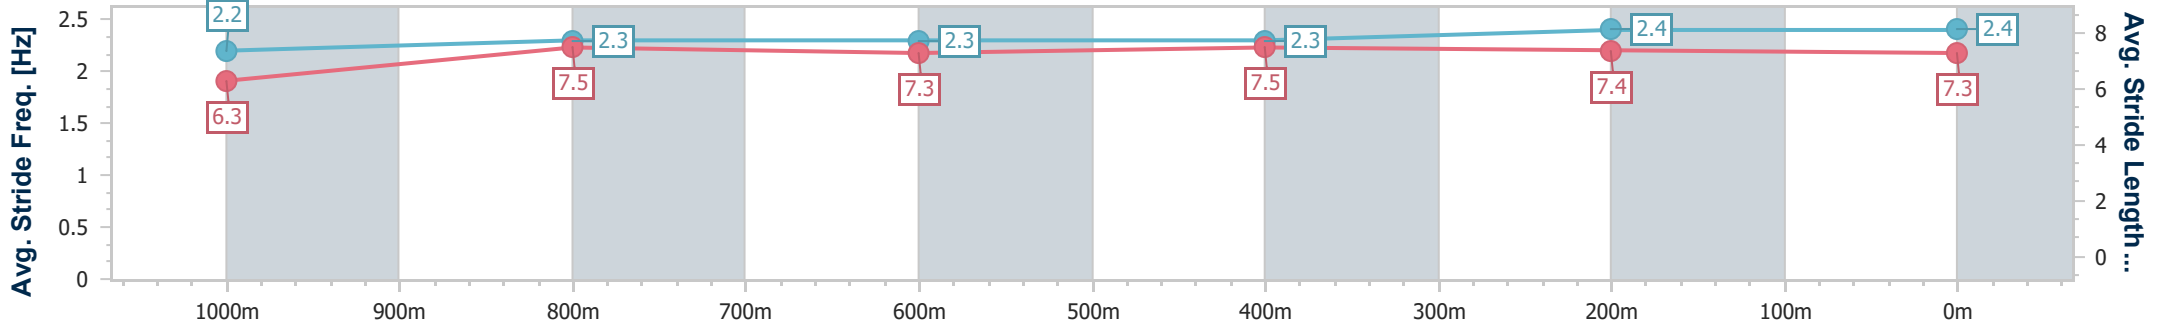

Horse/Jockey Name	Aureus Angel
Final Rank	2
Fastest Section Time (Section)	0:11.22 (400m)
Top Speed [km/h] (Section)	67.0 (400m)
Race State	Finished

Ipswich QLD Professional
Race 6: EASTER RACES 10 APRIL Fillies and Mares Class 3
Handicap - 1200m

31 March 2023 - 15:54

Track Rating: Soft 6, Weather: Fine, Rail Position: +5M Entire

Section	Overall	1000m	800m	600m	400m	200m
Section Times	1:11.31 [2] (0:14.24)	0:57.07 [5] (0:11.39)	0:45.68 [5] (0:11.58)	0:34.10 [5] (0:11.62)	0:22.48 [5] (0:11.22)	0:11.26 [4] (0:11.26)
Average Speed [km/h]	50.6	63.2	62.0	62.0	65.0	63.9
Top Speed [km/h]	64.2	63.9	62.7	62.4	67.0	66.0
Avg. Dist. to Rail [m]	4.2	0.6	0.7	0.4	4.3	6.1
Avg. Stride Freq. [Hz]	2.2	2.3	2.3	2.3	2.4	2.4
Avg. Stride Length [m]	6.3	7.5	7.3	7.5	7.4	7.3

- [ ] Ranking at each section and finish
- -.-.- No data available at this section
- NA No data available