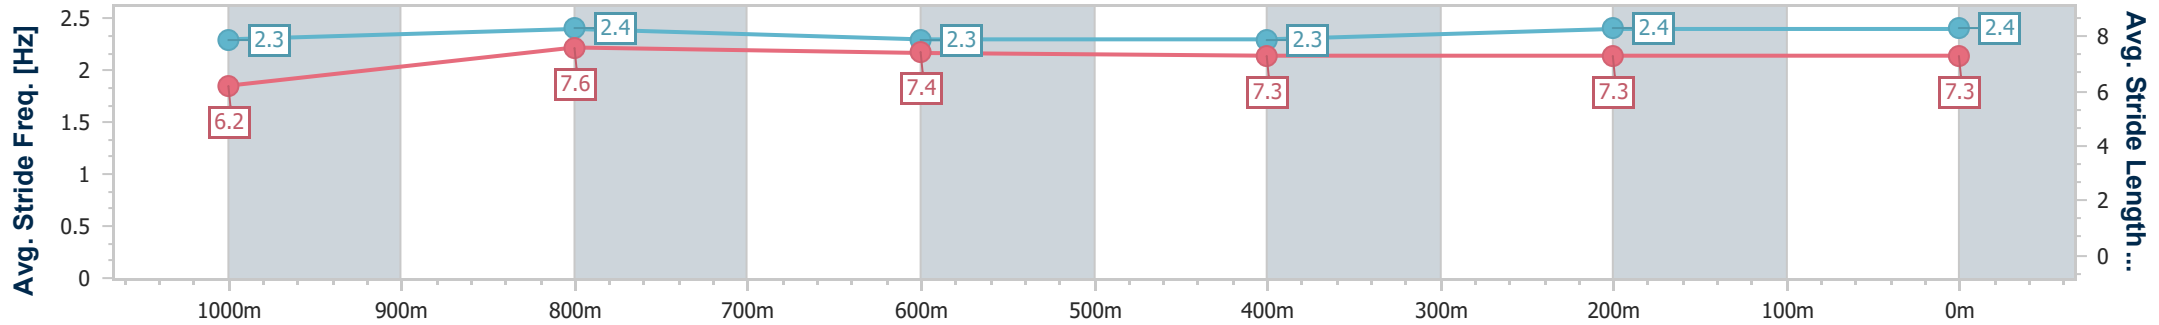

Horse/Jockey Name	Wegobam
Final Rank	3
Fastest Section Time (Section)	0:11.24 (1000m)
Top Speed [km/h] (Section)	67.1 (Overall)
Race State	Finished

Ipswich QLD Professional
Race 6: EASTER RACES 10 APRIL Fillies and Mares Class 3
Handicap - 1200m

31 March 2023 - 15:54

Track Rating: Soft 6, Weather: Fine, Rail Position: +5M Entire

Section	Overall	1000m	800m	600m	400m	200m
Section Times	1:11.58 [3] (0:13.95)	0:57.63 [2] (0:11.24)	0:46.39 [2] (0:11.57)	0:34.82 [1] (0:11.77)	0:23.05 [2] (0:11.45)	0:11.60 [2] (0:11.60)
Average Speed [km/h]	51.6	64.2	62.2	61.4	63.2	62.1
Top Speed [km/h]	67.1	66.8	63.5	61.8	65.2	64.7
Avg. Dist. to Rail [m]	6.8	1.3	0.1	0.8	2.4	3.4
Avg. Stride Freq. [Hz]	2.3	2.4	2.3	2.3	2.4	2.4
Avg. Stride Length [m]	6.2	7.6	7.4	7.3	7.3	7.3

- [ ] Ranking at each section and finish
- -.-.- No data available at this section
- NA No data available