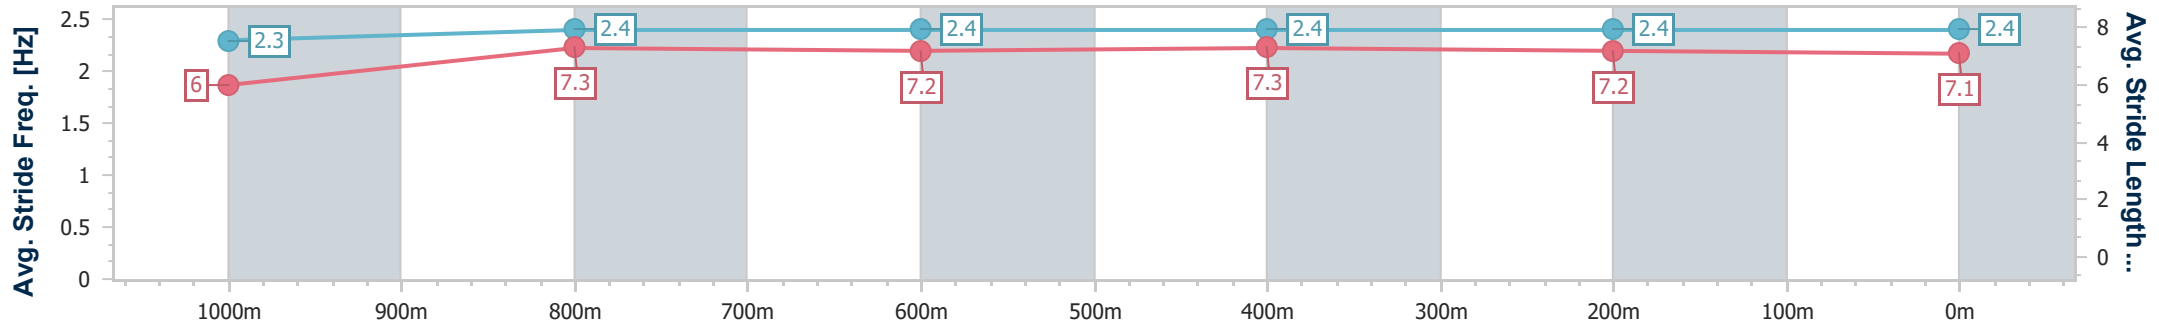

Horse/Jockey Name	Metzarro
Final Rank	7
Fastest Section Time (Section)	0:11.34 (1000m)
Top Speed [km/h] (Section)	65.3 (Overall)
Race State	Finished

Ipswich QLD Professional
Race 6: EASTER RACES 10 APRIL Fillies and Mares Class 3
Handicap - 1200m

31 March 2023 - 15:54

Track Rating: Soft 6, Weather: Fine, Rail Position: +5M Entire

Section	Overall	1000m	800m	600m	400m	200m
Section Times	1:12.12 [7] (0:14.38)	0:57.74 [6] (0:11.34)	0:46.40 [6] (0:11.65)	0:34.75 [6] (0:11.58)	0:23.17 [6] (0:11.38)	0:11.79 [7] (0:11.79)
Average Speed [km/h]	50.1	63.5	61.7	61.9	63.3	61.0
Top Speed [km/h]	65.3	64.6	63.2	62.7	64.0	63.9
Avg. Dist. to Rail [m]	5.3	0.5	0.6	0.9	0.4	2.0
Avg. Stride Freq. [Hz]	2.3	2.4	2.4	2.4	2.4	2.4
Avg. Stride Length [m]	6.0	7.3	7.2	7.3	7.2	7.1

- [ ] Ranking at each section and finish
- -.-.- No data available at this section
- NA No data available