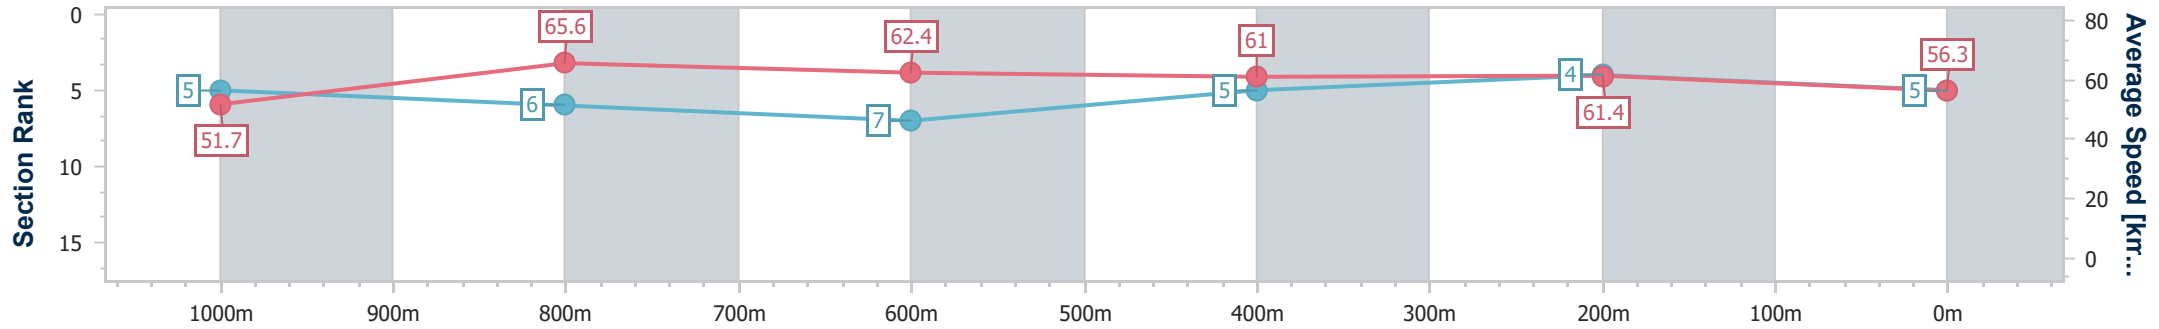

Horse/Jockey Name	Never Give Up
Final Rank	5
Fastest Section Time (Section)	0:11.07 (1000m)
Top Speed [km/h] (Section)	69.3 (1000m)
Race State	Finished

Sunshine Coast QLD Professional
Race 5: ACCESS INSULATION SUNSHINE COAST Colts,
Geldings and Entires Class 1 Handicap - 1200m

09 April 2023 - 15:27

Track Rating: Soft 5, Weather: Fine, Rail Position: +4m

Section	Overall	1000m	800m	600m	400m	200m
Section Times	1:13.23 [5] (0:13.93)	0:59.30 [5] (0:11.07)	0:48.23 [6] (0:11.70)	0:36.53 [7] (0:12.00)	0:24.53 [5] (0:11.74)	0:12.79 [4] (0:12.79)
Average Speed [km/h]	51.7	65.6	62.4	61.0	61.4	56.3
Top Speed [km/h]	67.5	69.3	64.5	62.0	62.6	58.6
Avg. Dist. to Rail [m]	4.0	3.2	2.4	3.0	3.6	4.1
Avg. Stride Freq. [Hz]	2.3	2.4	2.3	2.3	2.3	2.2
Avg. Stride Length [m]	6.1	7.5	7.5	7.4	7.3	7.1

- [ ] Ranking at each section and finish
- -.-.- No data available at this section
- NA No data available