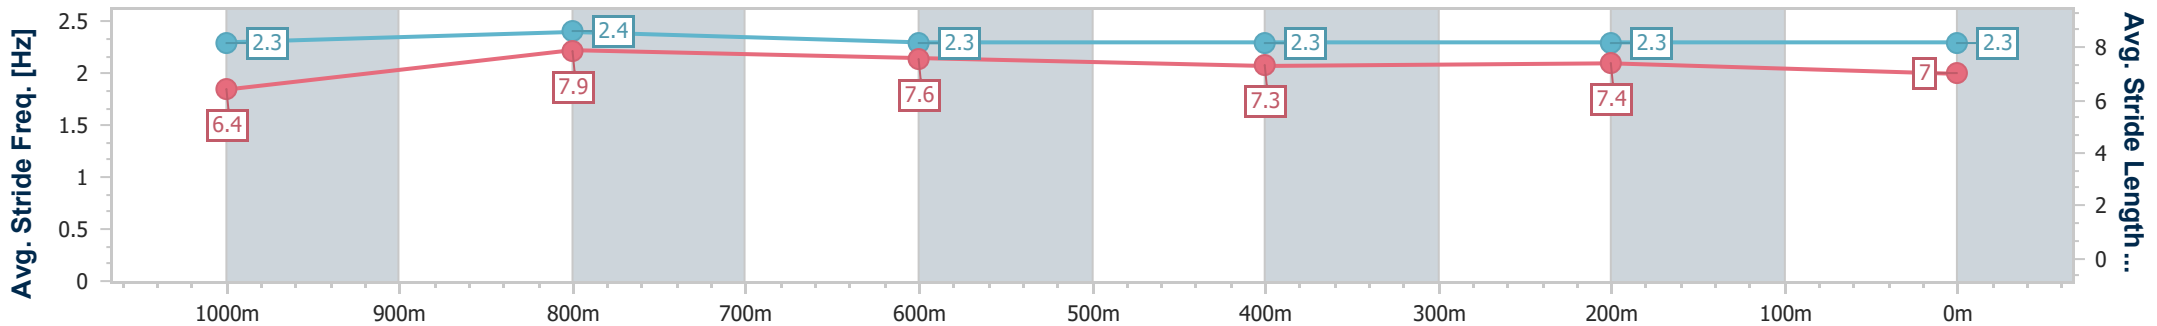

Horse/Jockey Name	Bulikov
Final Rank	3
Fastest Section Time (Section)	0:10.74 (1000m)
Top Speed [km/h] (Section)	69.4 (1000m)
Race State	Finished

Sunshine Coast QLD Professional
Race 5: ACCESS INSULATION SUNSHINE COAST Colts,
Geldings and Entires Class 1 Handicap - 1200m

09 April 2023 - 15:27

Track Rating: Soft 5, Weather: Fine, Rail Position: +4m

Section	Overall	1000m	800m	600m	400m	200m
Section Times	1:12.63 [3] (0:13.72)	0:58.91 [2] (0:10.74)	0:48.17 [1] (0:11.70)	0:36.47 [1] (0:11.97)	0:24.50 [1] (0:11.73)	0:12.77 [1] (0:12.77)
Average Speed [km/h]	52.4	67.2	61.8	60.7	61.3	56.4
Top Speed [km/h]	67.6	69.4	63.6	61.8	62.3	58.9
Avg. Dist. to Rail [m]	2.0	1.3	0.8	1.1	1.5	1.1
Avg. Stride Freq. [Hz]	2.3	2.4	2.3	2.3	2.3	2.3
Avg. Stride Length [m]	6.4	7.9	7.6	7.3	7.4	7.0

- [ ] Ranking at each section and finish
- -.-.- No data available at this section
- NA No data available