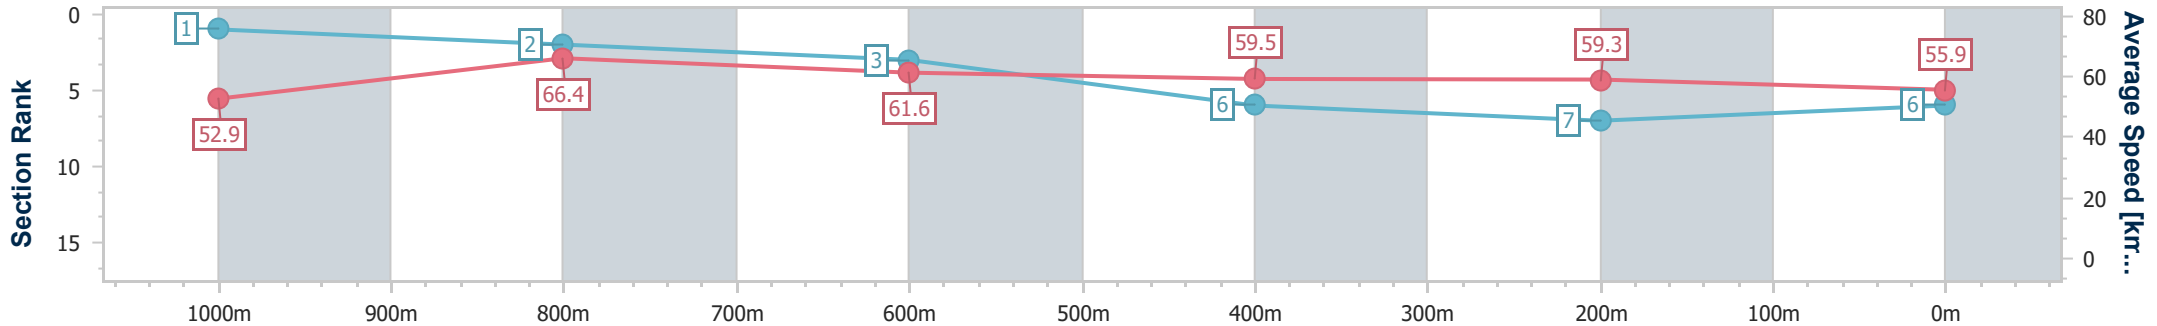

Horse/Jockey Name	Traitors' Gate
Final Rank	6
Fastest Section Time (Section)	0:10.97 (1000m)
Top Speed [km/h] (Section)	68.7 (1000m)
Race State	Finished

Sunshine Coast QLD Professional
Race 5: ACCESS INSULATION SUNSHINE COAST Colts,
Geldings and Entires Class 1 Handicap - 1200m

09 April 2023 - 15:27

Track Rating: Soft 5, Weather: Fine, Rail Position: +4m

Section	Overall	1000m	800m	600m	400m	200m
Section Times	1:13.85 [6] (0:13.63)	1:00.22 [1] (0:10.97)	0:49.25 [2] (0:11.91)	0:37.34 [3] (0:12.31)	0:25.03 [6] (0:12.14)	0:12.89 [7] (0:12.89)
Average Speed [km/h]	52.9	66.4	61.6	59.5	59.3	55.9
Top Speed [km/h]	67.1	68.7	63.7	61.2	60.6	58.9
Avg. Dist. to Rail [m]	7.5	4.6	3.2	3.3	5.2	5.9
Avg. Stride Freq. [Hz]	2.3	2.4	2.4	2.3	2.4	2.3
Avg. Stride Length [m]	6.4	7.5	7.2	7.1	7.0	6.8

- [ ] Ranking at each section and finish
- -.-.- No data available at this section
- NA No data available