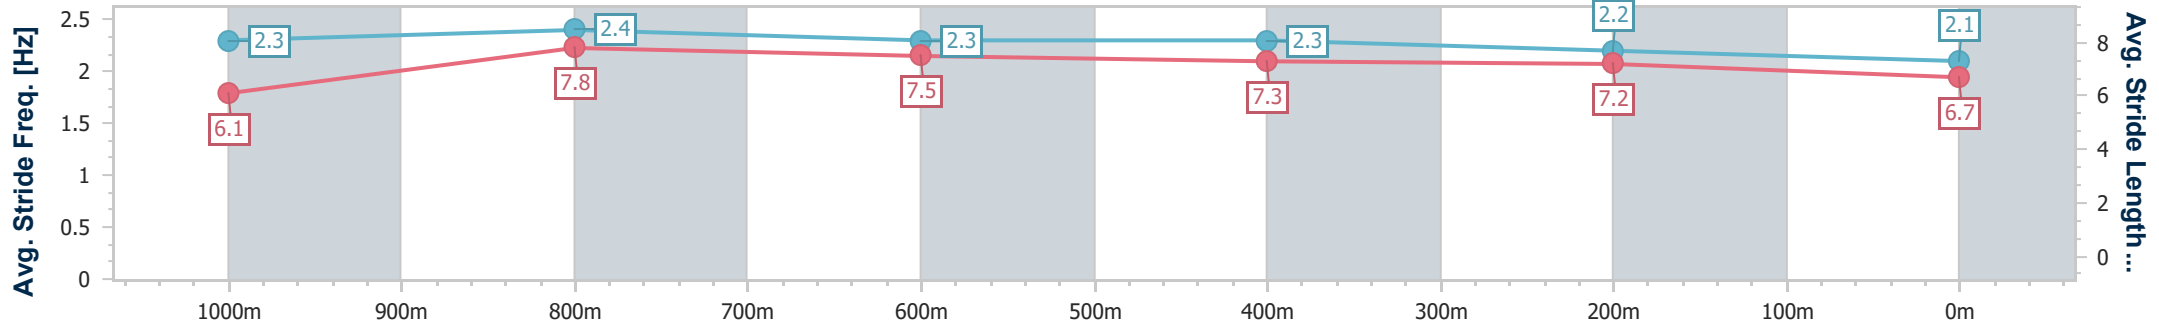

Horse/Jockey Name	Twyford
Final Rank	9
Fastest Section Time (Section)	0:10.80 (1000m)
Top Speed [km/h] (Section)	67.7 (1000m)
Race State	Finished

Sunshine Coast QLD Professional
Race 5: ACCESS INSULATION SUNSHINE COAST Colts,
Geldings and Entires Class 1 Handicap - 1200m

09 April 2023 - 15:27

Track Rating: Soft 5, Weather: Fine, Rail Position: +4m

Section	Overall	1000m	800m	600m	400m	200m
Section Times	1:15.22 [9] (0:14.40)	1:00.82 [9] (0:10.80)	0:50.02 [8] (0:11.49)	0:38.53 [6] (0:11.98)	0:26.55 [4] (0:12.47)	0:14.08 [9] (0:14.08)
Average Speed [km/h]	50.1	66.8	62.3	60.1	57.8	51.1
Top Speed [km/h]	66.2	67.7	64.3	60.6	60.3	55.0
Avg. Dist. to Rail [m]	3.7	0.9	0.8	0.6	1.3	2.0
Avg. Stride Freq. [Hz]	2.3	2.4	2.3	2.3	2.2	2.1
Avg. Stride Length [m]	6.1	7.8	7.5	7.3	7.2	6.7

- [ ] Ranking at each section and finish
- -.-.- No data available at this section
- NA No data available