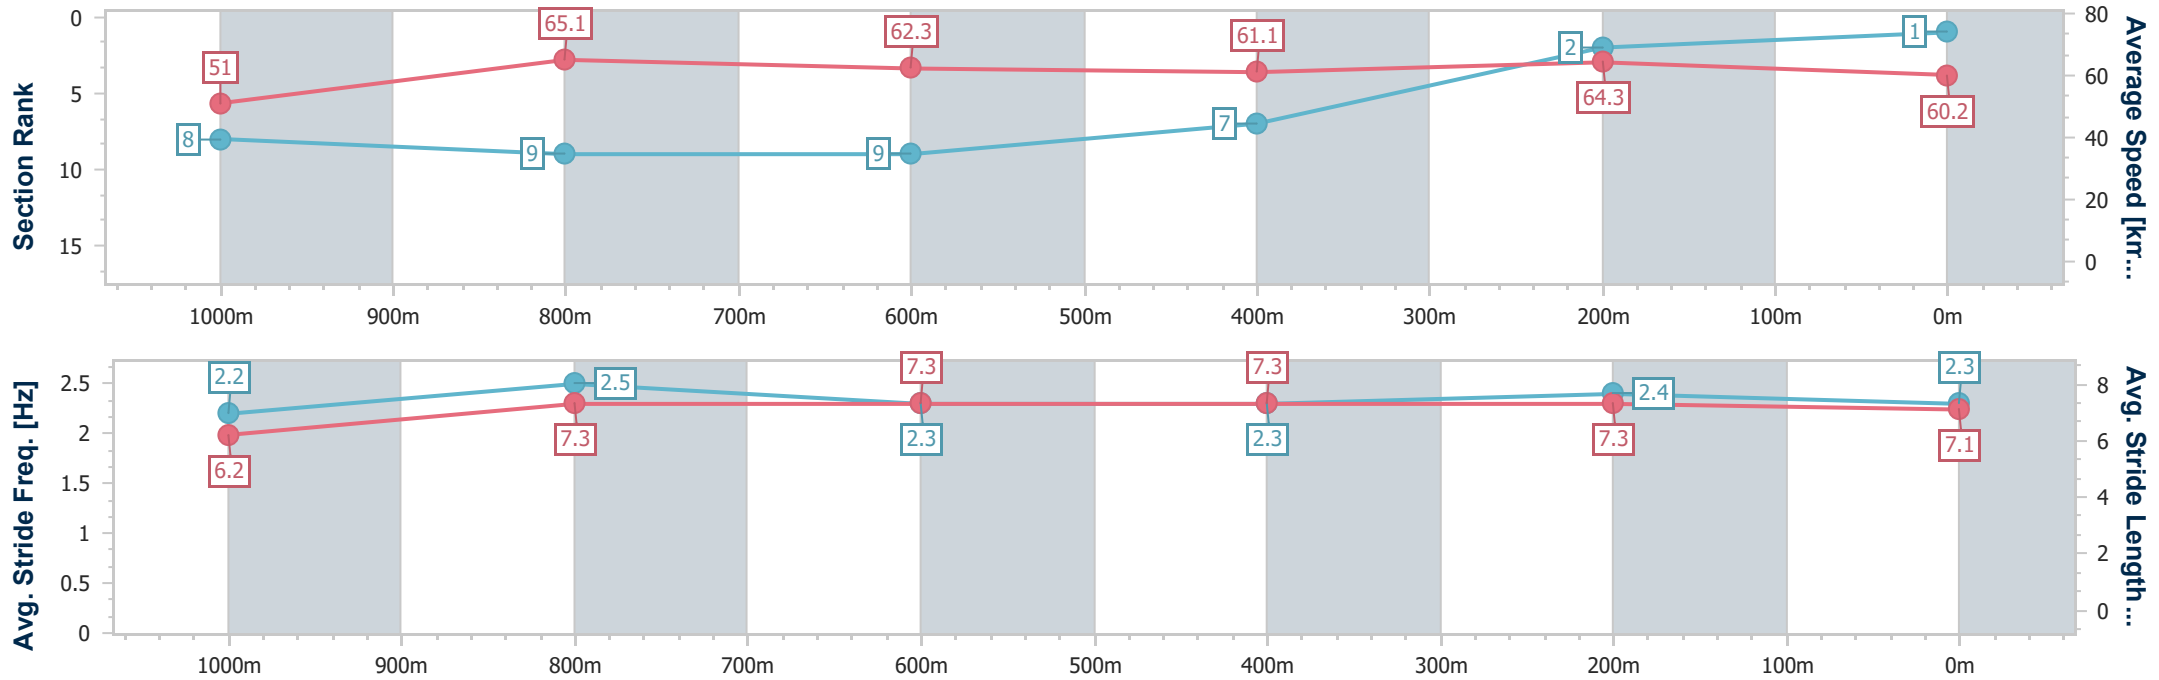

Horse/Jockey Name	Chairman
Final Rank	1
Fastest Section Time (Section)	0:11.15 (1000m)
Top Speed [km/h] (Section)	66.7 (1000m)
Race State	Finished

Sunshine Coast QLD Professional
Race 5: ACCESS INSULATION SUNSHINE COAST Colts,
Geldings and Entires Class 1 Handicap - 1200m

09 April 2023 - 15:27

Track Rating: Soft 5, Weather: Fine, Rail Position: +4m

Section	Overall	1000m	800m	600m	400m	200m
Section Times	1:12.06 [1] (0:14.12)	0:57.94 [8] (0:11.15)	0:46.79 [9] (0:11.70)	0:35.09 [9] (0:11.93)	0:23.16 [7] (0:11.19)	0:11.97 [2] (0:11.97)
Average Speed [km/h]	51.0	65.1	62.3	61.1	64.3	60.2
Top Speed [km/h]	66.4	66.7	63.4	62.2	65.2	63.7
Avg. Dist. to Rail [m]	7.2	3.2	2.1	2.1	5.3	5.6
Avg. Stride Freq. [Hz]	2.2	2.5	2.3	2.3	2.4	2.3
Avg. Stride Length [m]	6.2	7.3	7.3	7.3	7.3	7.1

- [ ] Ranking at each section and finish
- -.-.- No data available at this section
- NA No data available