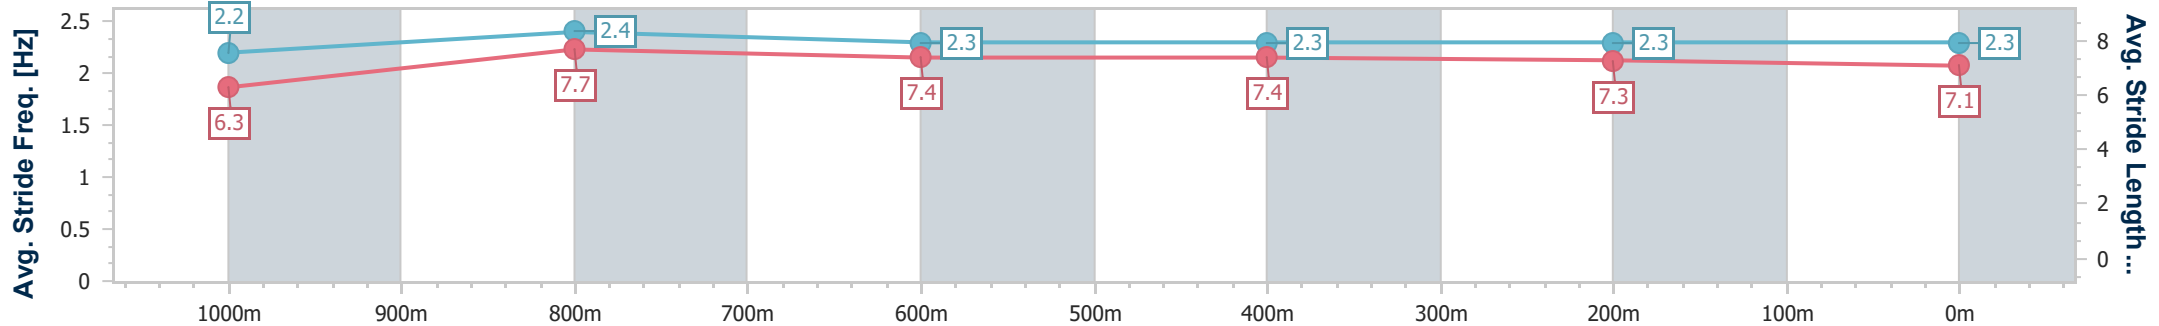

Horse/Jockey Name	Spicy Sonic
Final Rank	4
Fastest Section Time (Section)	0:11.15 (1000m)
Top Speed [km/h] (Section)	66.2 (1000m)
Race State	Finished

Sunshine Coast QLD Professional
Race 5: ACCESS INSULATION SUNSHINE COAST Colts,
Geldings and Entires Class 1 Handicap - 1200m

09 April 2023 - 15:27

Track Rating: Soft 5, Weather: Fine, Rail Position: +4m

Section	Overall	1000m	800m	600m	400m	200m
Section Times	1:13.13 [4] (0:14.03)	0:59.10 [7] (0:11.15)	0:47.95 [7] (0:11.64)	0:36.31 [8] (0:12.12)	0:24.19 [8] (0:11.65)	0:12.54 [5] (0:12.54)
Average Speed [km/h]	51.3	65.2	62.9	60.6	61.9	57.4
Top Speed [km/h]	65.0	66.2	64.0	62.6	63.1	60.4
Avg. Dist. to Rail [m]	6.1	3.5	2.6	3.6	6.3	5.7
Avg. Stride Freq. [Hz]	2.2	2.4	2.3	2.3	2.3	2.3
Avg. Stride Length [m]	6.3	7.7	7.4	7.4	7.3	7.1

- [ ] Ranking at each section and finish
- -.-.- No data available at this section
- NA No data available