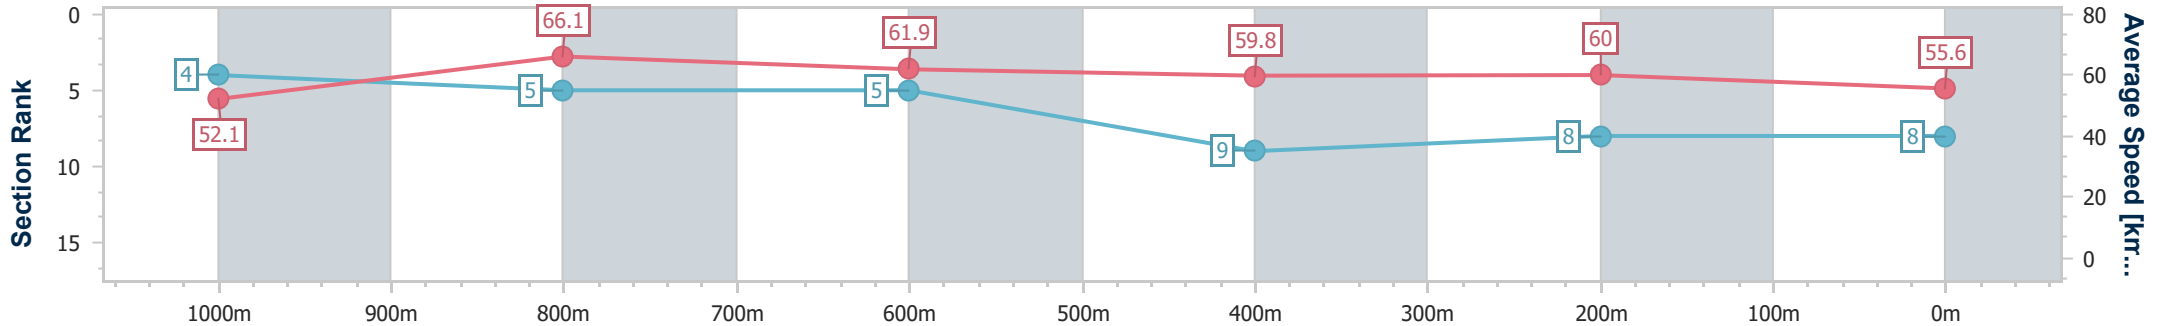

Horse/Jockey Name	Agarn
Final Rank	8
Fastest Section Time (Section)	0:11.03 (1000m)
Top Speed [km/h] (Section)	67.8 (1000m)
Race State	Finished

Sunshine Coast QLD Professional
Race 5: ACCESS INSULATION SUNSHINE COAST Colts,
Geldings and Entires Class 1 Handicap - 1200m

09 April 2023 - 15:27

Track Rating: Soft 5, Weather: Fine, Rail Position: +4m

Section	Overall	1000m	800m	600m	400m	200m
Section Times	1:14.05 [8] (0:13.83)	1:00.22 [4] (0:11.03)	0:49.19 [5] (0:11.83)	0:37.36 [5] (0:12.38)	0:24.98 [9] (0:12.01)	0:12.97 [8] (0:12.97)
Average Speed [km/h]	52.1	66.1	61.9	59.8	60.0	55.6
Top Speed [km/h]	67.3	67.8	64.2	60.8	61.3	57.8
Avg. Dist. to Rail [m]	9.6	5.9	2.8	4.9	7.8	7.6
Avg. Stride Freq. [Hz]	2.2	2.3	2.3	2.3	2.3	2.2
Avg. Stride Length [m]	6.5	7.8	7.5	7.2	7.3	7.0

- [ ] Ranking at each section and finish
- -.-.- No data available at this section
- NA No data available