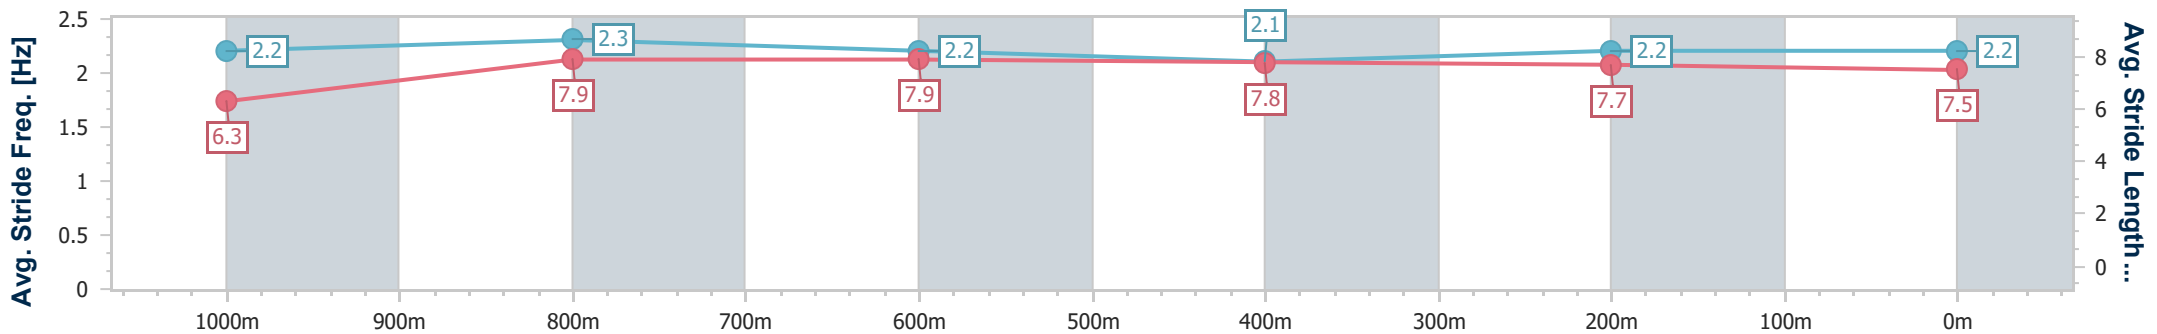

Horse/Jockey Name	Northern Decree
Final Rank	2
Fastest Section Time (Section)	0:10.87 (1000m)
Top Speed [km/h] (Section)	67.8 (1000m)
Race State	Finished

Sunshine Coast QLD Professional
Race 5: ACCESS INSULATION SUNSHINE COAST Colts,
Geldings and Entires Class 1 Handicap - 1200m

09 April 2023 - 15:27

Track Rating: Soft 5, Weather: Fine, Rail Position: +4m

Section	Overall	1000m	800m	600m	400m	200m
Section Times	1:12.39 [2] (0:13.93)	0:58.46 [6] (0:10.87)	0:47.59 [4] (0:11.68)	0:35.91 [2] (0:11.95)	0:23.96 [2] (0:11.74)	0:12.22 [3] (0:12.22)
Average Speed [km/h]	51.6	66.6	62.2	60.5	61.3	59.0
Top Speed [km/h]	67.4	67.8	65.1	60.9	62.0	60.9
Avg. Dist. to Rail [m]	3.2	2.1	1.6	0.8	1.1	2.7
Avg. Stride Freq. [Hz]	2.2	2.3	2.2	2.1	2.2	2.2
Avg. Stride Length [m]	6.3	7.9	7.9	7.8	7.7	7.5

- [ ] Ranking at each section and finish
- -.-.- No data available at this section
- NA No data available