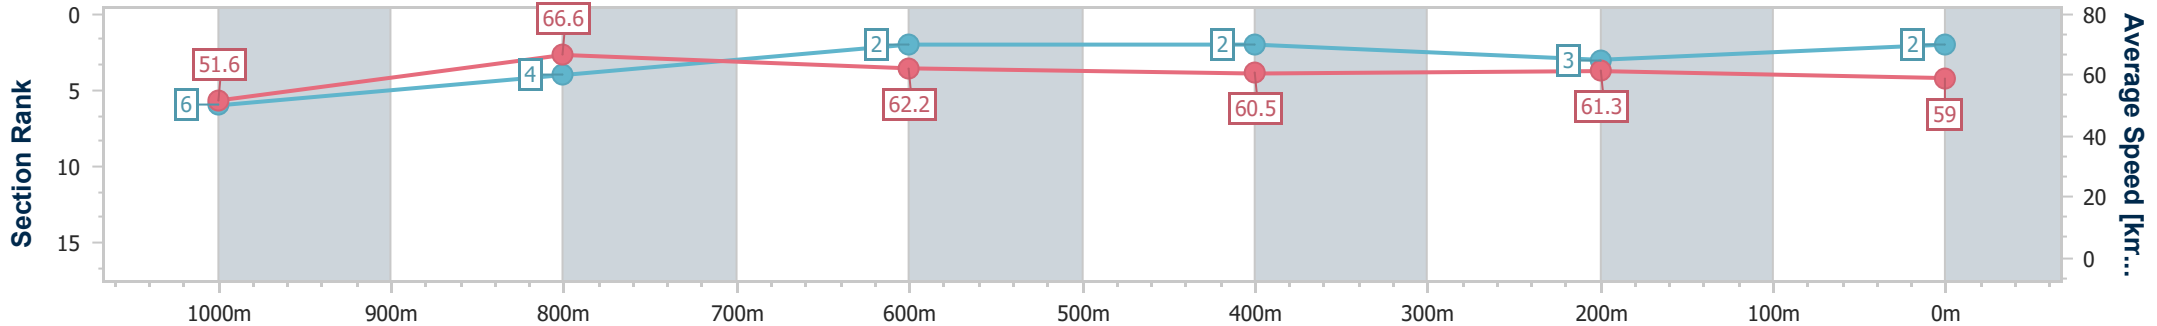

Horse/Jockey Name	Northern Decree
Final Rank	2
Fastest Section Time (Section)	0:10.87 (1000m)
Top Speed [km/h] (Section)	67.8 (1000m)
Race State	Finished

Sunshine Coast QLD Professional
Race 5: ACCESS INSULATION SUNSHINE COAST Colts,
Geldings and Entires Class 1 Handicap - 1200m

09 April 2023 - 15:27

Track Rating: Soft 5, Weather: Fine, Rail Position: +4m

Section	Overall	1000m	800m	600m	400m	200m
Section Times	1:12.39 [2] (0:13.93)	0:58.46 [6] (0:10.87)	0:47.59 [4] (0:11.68)	0:35.91 [2] (0:11.95)	0:23.96 [2] (0:11.74)	0:12.22 [3] (0:12.22)
Average Speed [km/h]	51.6	66.6	62.2	60.5	61.3	59.0
Top Speed [km/h]	67.4	67.8	65.1	60.9	62.0	60.9
Avg. Dist. to Rail [m]	3.2	2.1	1.6	0.8	1.1	2.7
Avg. Stride Freq. [Hz]	2.2	2.3	2.2	2.1	2.2	2.2
Avg. Stride Length [m]	6.3	7.9	7.9	7.8	7.7	7.5

- [ ] Ranking at each section and finish
- -.-.- No data available at this section
- NA No data available