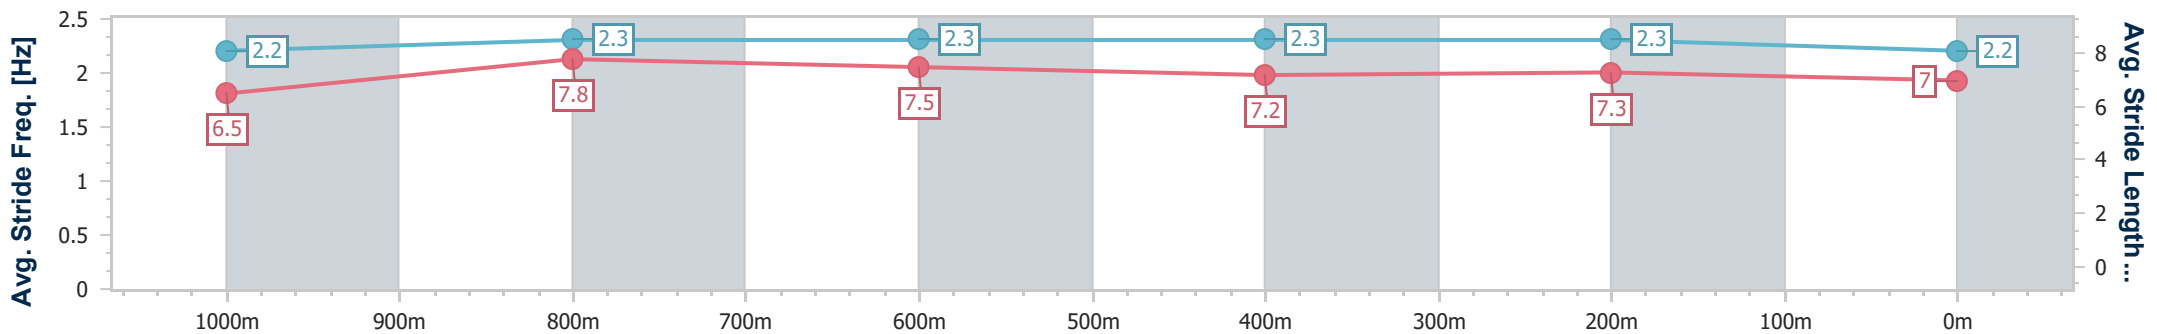

Horse/Jockey Name	Agarn
Final Rank	8
Fastest Section Time (Section)	0:11.03 (1000m)
Top Speed [km/h] (Section)	67.8 (1000m)
Race State	Finished

Sunshine Coast QLD Professional
Race 5: ACCESS INSULATION SUNSHINE COAST Colts,
Geldings and Entires Class 1 Handicap - 1200m

09 April 2023 - 15:27

Track Rating: Soft 5, Weather: Fine, Rail Position: +4m

Section	Overall	1000m	800m	600m	400m	200m
Section Times	1:14.05 [8] (0:13.83)	1:00.22 [4] (0:11.03)	0:49.19 [5] (0:11.83)	0:37.36 [5] (0:12.38)	0:24.98 [9] (0:12.01)	0:12.97 [8] (0:12.97)
Average Speed [km/h]	52.1	66.1	61.9	59.8	60.0	55.6
Top Speed [km/h]	67.3	67.8	64.2	60.8	61.3	57.8
Avg. Dist. to Rail [m]	9.6	5.9	2.8	4.9	7.8	7.6
Avg. Stride Freq. [Hz]	2.2	2.3	2.3	2.3	2.3	2.2
Avg. Stride Length [m]	6.5	7.8	7.5	7.2	7.3	7.0

- [ ] Ranking at each section and finish
- -.-.- No data available at this section
- NA No data available