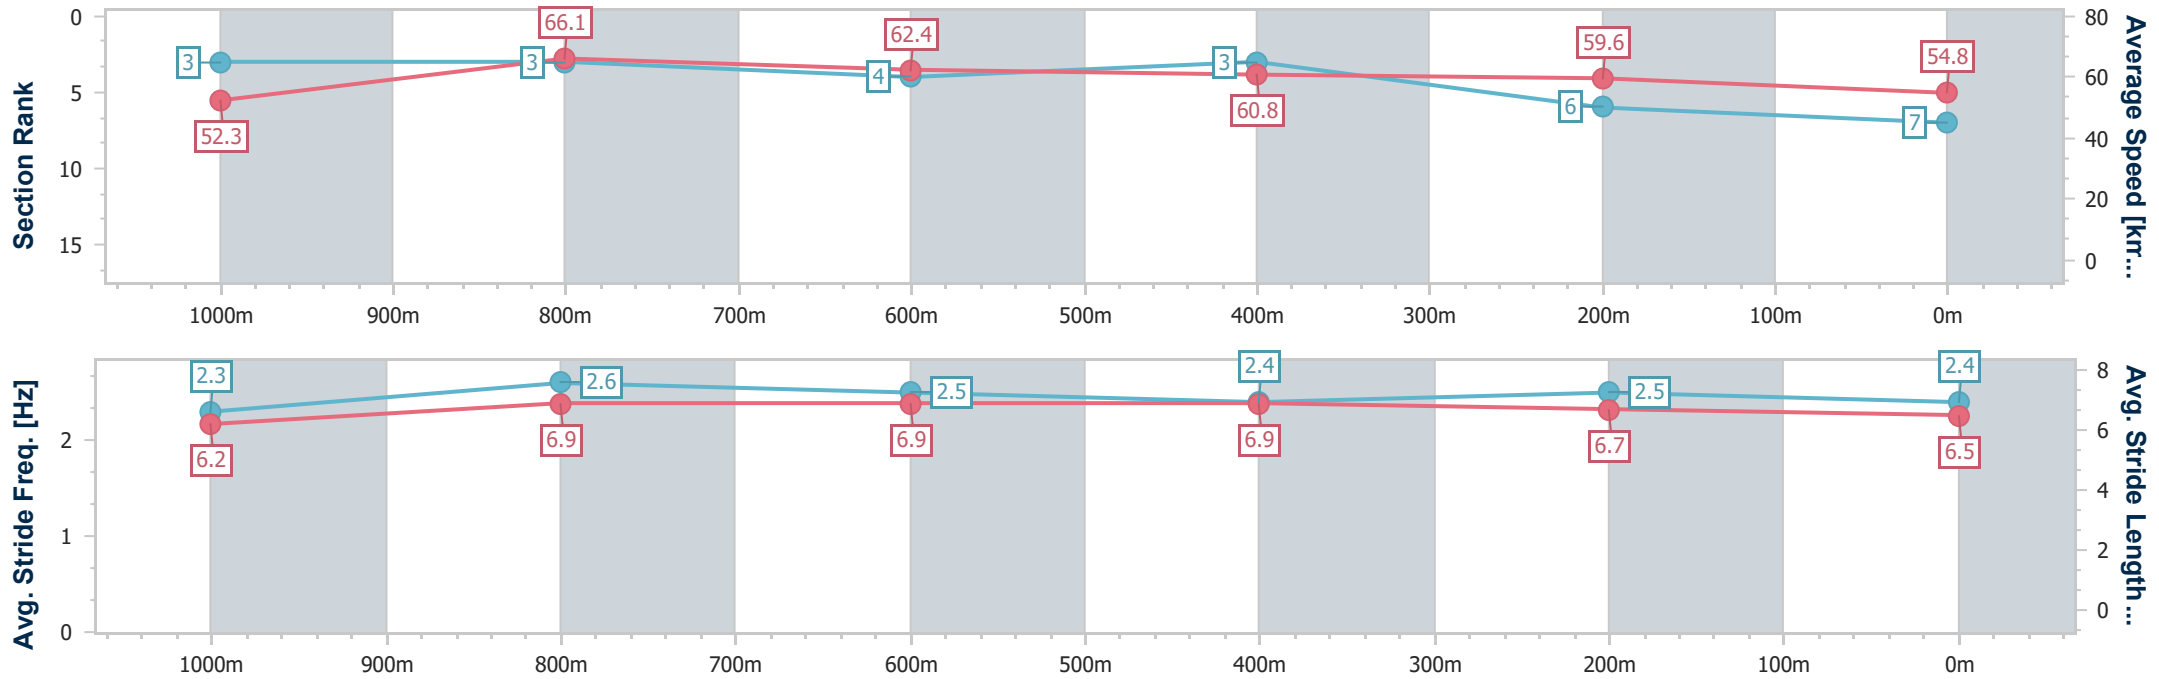

Section	Overall	1000m	800m	600m	400m	200m
Section Times	1:13.85 [6] (0:13.63)	1:00.22 [1] (0:10.97)	0:49.25 [2] (0:11.91)	0:37.34 [3] (0:12.31)	0:25.03 [6] (0:12.14)	0:12.89 [7] (0:12.89)
Average Speed [km/h]	52.9	66.4	61.6	59.5	59.3	55.9
Top Speed [km/h]	67.1	68.7	63.7	61.2	60.6	58.9
Avg. Dist. to Rail [m]	7.5	4.6	3.2	3.3	5.2	5.9
Avg. Stride Freq. [Hz]	2.3	2.4	2.4	2.3	2.4	2.3
Avg. Stride Length [m]	6.4	7.5	7.2	7.1	7.0	6.8

- [] Ranking at each section and finish
- .-.- No data available at this section
- NA No data available

Horse/Jockey Name	Rockatansky
Final Rank	7
Fastest Section Time (Section)	0:10.98 (1000m)
Top Speed [km/h] (Section)	68.0 (1000m)
Race State	Finished

Section	Overall	1000m	800m	600m	400m	200m
Section Times	1:13.88 [7] (0:13.78)	1:00.10 [3] (0:10.98)	0:49.12 [3] (0:11.80)	0:37.32 [4] (0:12.11)	0:25.21 [3] (0:12.07)	0:13.14 [6] (0:13.14)
Average Speed [km/h]	52.3	66.1	62.4	60.8	59.6	54.8
Top Speed [km/h]	68.0	68.0	63.7	61.9	61.1	58.2
Avg. Dist. to Rail [m]	4.8	3.6	3.7	3.8	3.1	3.2
Avg. Stride Freq. [Hz]	2.3	2.6	2.5	2.4	2.5	2.4
Avg. Stride Length [m]	6.2	6.9	6.9	6.9	6.7	6.5