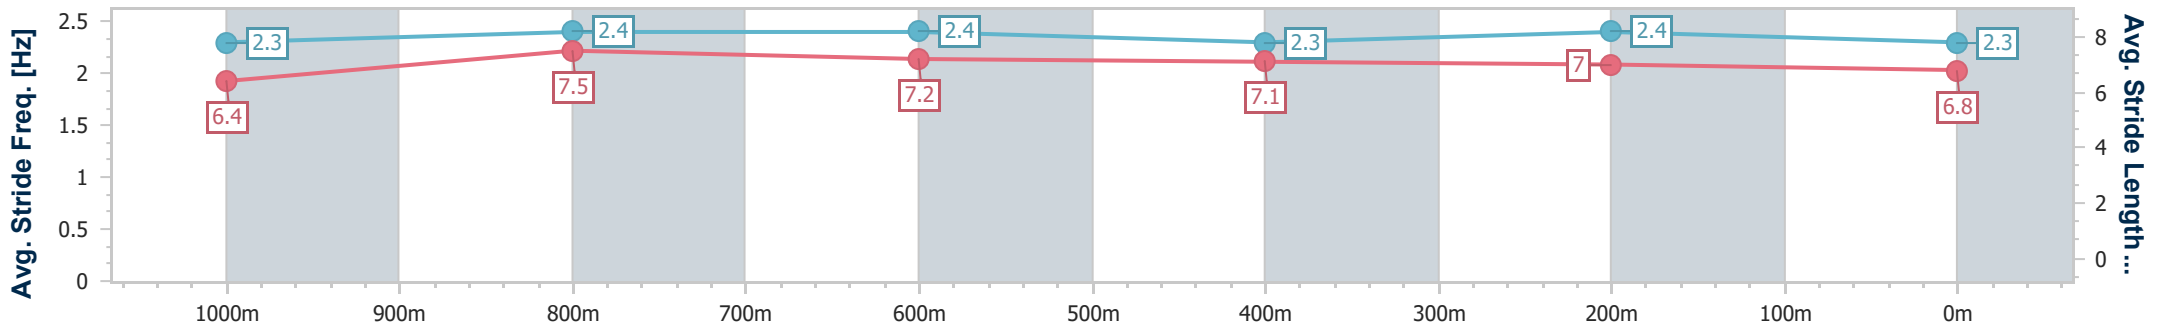

Horse/Jockey Name	Traitors' Gate
Final Rank	6
Fastest Section Time (Section)	0:10.97 (1000m)
Top Speed [km/h] (Section)	68.7 (1000m)
Race State	Finished

Sunshine Coast QLD Professional
Race 5: ACCESS INSULATION SUNSHINE COAST Colts,
Geldings and Entires Class 1 Handicap - 1200m

09 April 2023 - 15:27

Track Rating: Soft 5, Weather: Fine, Rail Position: +4m

Section	Overall	1000m	800m	600m	400m	200m
Section Times	1:13.85 [6] (0:13.63)	1:00.22 [1] (0:10.97)	0:49.25 [2] (0:11.91)	0:37.34 [3] (0:12.31)	0:25.03 [6] (0:12.14)	0:12.89 [7] (0:12.89)
Average Speed [km/h]	52.9	66.4	61.6	59.5	59.3	55.9
Top Speed [km/h]	67.1	68.7	63.7	61.2	60.6	58.9
Avg. Dist. to Rail [m]	7.5	4.6	3.2	3.3	5.2	5.9
Avg. Stride Freq. [Hz]	2.3	2.4	2.4	2.3	2.4	2.3
Avg. Stride Length [m]	6.4	7.5	7.2	7.1	7.0	6.8

- [ ] Ranking at each section and finish
- -.-.- No data available at this section
- NA No data available