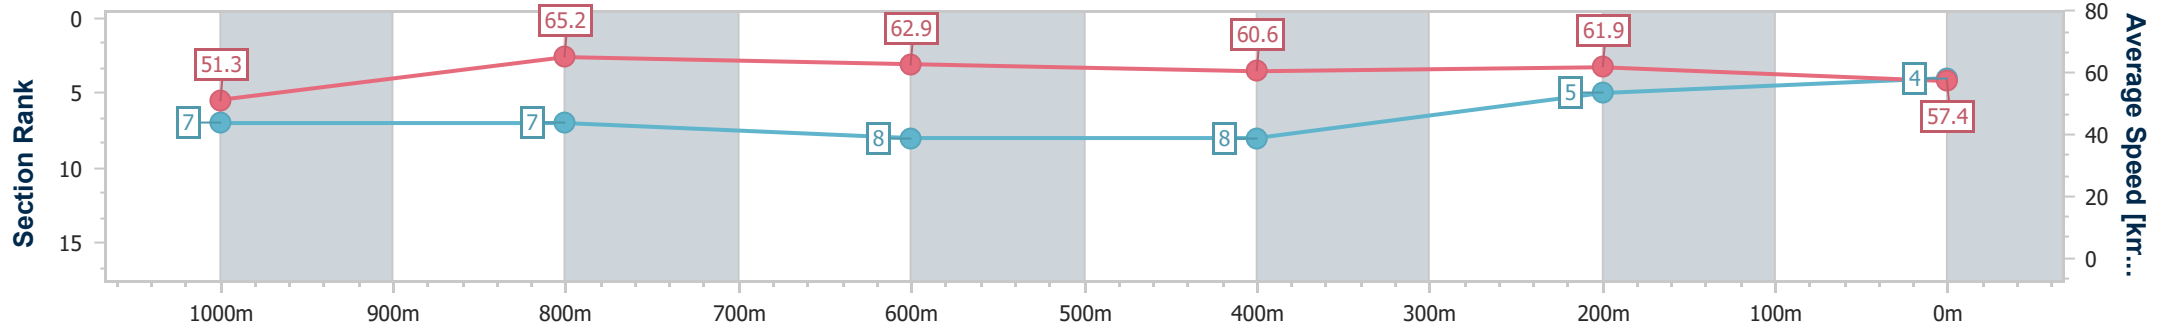

Horse/Jockey Name	Spicy Sonic
Final Rank	4
Fastest Section Time (Section)	0:11.15 (1000m)
Top Speed [km/h] (Section)	66.2 (1000m)
Race State	Finished

Sunshine Coast QLD Professional
Race 5: ACCESS INSULATION SUNSHINE COAST Colts,
Geldings and Entires Class 1 Handicap - 1200m

09 April 2023 - 15:27

Track Rating: Soft 5, Weather: Fine, Rail Position: +4m

Section	Overall	1000m	800m	600m	400m	200m
Section Times	1:13.13 [4] (0:14.03)	0:59.10 [7] (0:11.15)	0:47.95 [7] (0:11.64)	0:36.31 [8] (0:12.12)	0:24.19 [8] (0:11.65)	0:12.54 [5] (0:12.54)
Average Speed [km/h]	51.3	65.2	62.9	60.6	61.9	57.4
Top Speed [km/h]	65.0	66.2	64.0	62.6	63.1	60.4
Avg. Dist. to Rail [m]	6.1	3.5	2.6	3.6	6.3	5.7
Avg. Stride Freq. [Hz]	2.2	2.4	2.3	2.3	2.3	2.3
Avg. Stride Length [m]	6.3	7.7	7.4	7.4	7.3	7.1

- [ ] Ranking at each section and finish
- -.-.- No data available at this section
- NA No data available