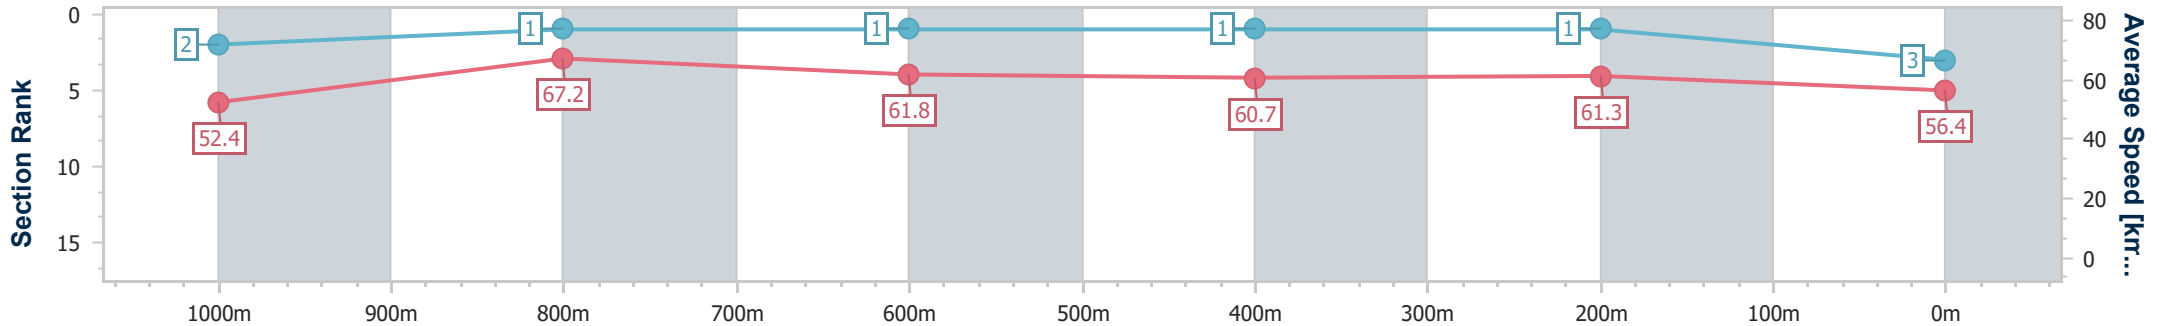

Horse/Jockey Name	Bulikov
Final Rank	3
Fastest Section Time (Section)	0:10.74 (1000m)
Top Speed [km/h] (Section)	69.4 (1000m)
Race State	Finished

Sunshine Coast QLD Professional
Race 5: ACCESS INSULATION SUNSHINE COAST Colts,
Geldings and Entires Class 1 Handicap - 1200m

09 April 2023 - 15:27

Track Rating: Soft 5, Weather: Fine, Rail Position: +4m

Section	Overall	1000m	800m	600m	400m	200m
Section Times	1:12.63 [3] (0:13.72)	0:58.91 [2] (0:10.74)	0:48.17 [1] (0:11.70)	0:36.47 [1] (0:11.97)	0:24.50 [1] (0:11.73)	0:12.77 [1] (0:12.77)
Average Speed [km/h]	52.4	67.2	61.8	60.7	61.3	56.4
Top Speed [km/h]	67.6	69.4	63.6	61.8	62.3	58.9
Avg. Dist. to Rail [m]	2.0	1.3	0.8	1.1	1.5	1.1
Avg. Stride Freq. [Hz]	2.3	2.4	2.3	2.3	2.3	2.3
Avg. Stride Length [m]	6.4	7.9	7.6	7.3	7.4	7.0

- [ ] Ranking at each section and finish
- -.-.- No data available at this section
- NA No data available