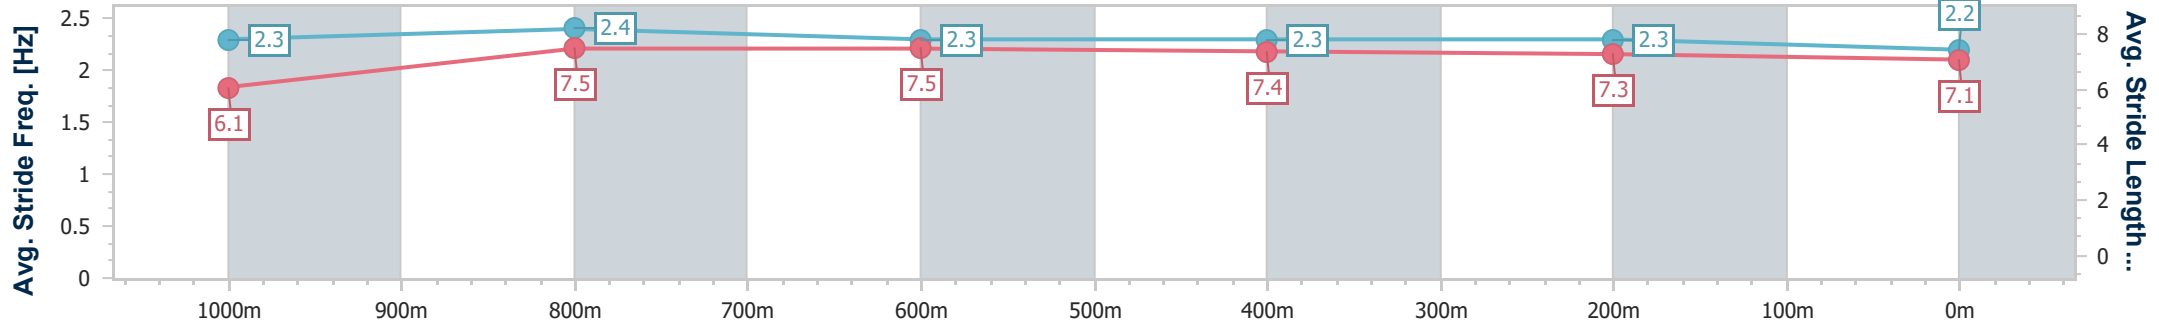

Horse/Jockey Name	Never Give Up
Final Rank	5
Fastest Section Time (Section)	0:11.07 (1000m)
Top Speed [km/h] (Section)	69.3 (1000m)
Race State	Finished

Sunshine Coast QLD Professional
Race 5: ACCESS INSULATION SUNSHINE COAST Colts,
Geldings and Entires Class 1 Handicap - 1200m

09 April 2023 - 15:27

Track Rating: Soft 5, Weather: Fine, Rail Position: +4m

Section	Overall	1000m	800m	600m	400m	200m
Section Times	1:13.23 [5] (0:13.93)	0:59.30 [5] (0:11.07)	0:48.23 [6] (0:11.70)	0:36.53 [7] (0:12.00)	0:24.53 [5] (0:11.74)	0:12.79 [4] (0:12.79)
Average Speed [km/h]	51.7	65.6	62.4	61.0	61.4	56.3
Top Speed [km/h]	67.5	69.3	64.5	62.0	62.6	58.6
Avg. Dist. to Rail [m]	4.0	3.2	2.4	3.0	3.6	4.1
Avg. Stride Freq. [Hz]	2.3	2.4	2.3	2.3	2.3	2.2
Avg. Stride Length [m]	6.1	7.5	7.5	7.4	7.3	7.1

- [ ] Ranking at each section and finish
- -.-.- No data available at this section
- NA No data available