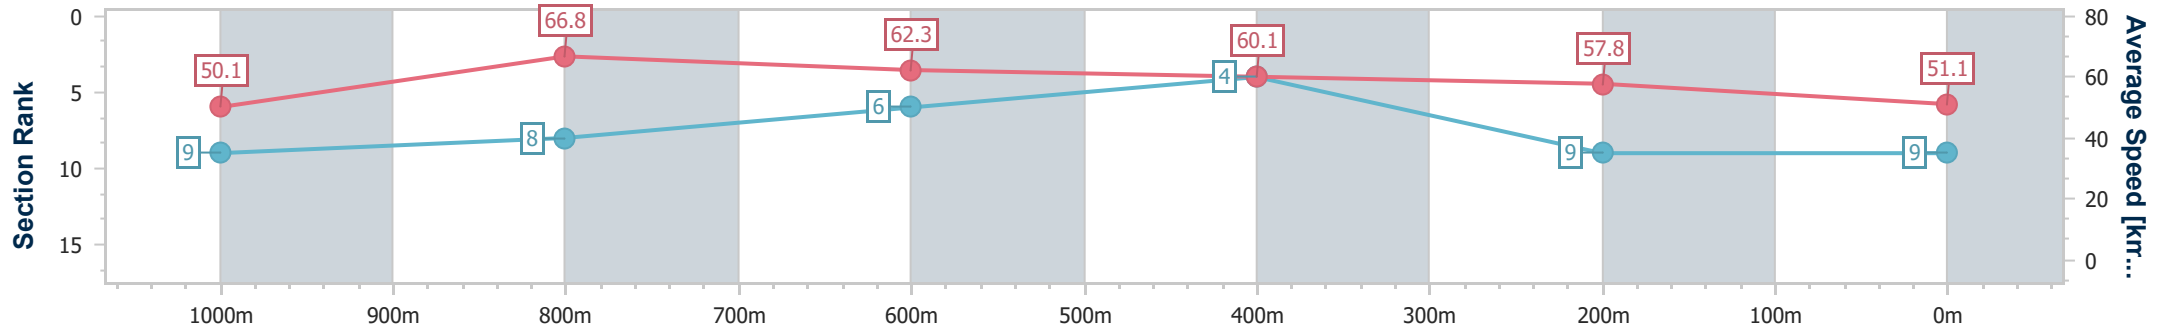

Horse/Jockey Name	Twyford
Final Rank	9
Fastest Section Time (Section)	0:10.80 (1000m)
Top Speed [km/h] (Section)	67.7 (1000m)
Race State	Finished

Sunshine Coast QLD Professional
Race 5: ACCESS INSULATION SUNSHINE COAST Colts,
Geldings and Entires Class 1 Handicap - 1200m

09 April 2023 - 15:27

Track Rating: Soft 5, Weather: Fine, Rail Position: +4m

Section	Overall	1000m	800m	600m	400m	200m
Section Times	1:15.22 [9] (0:14.40)	1:00.82 [9] (0:10.80)	0:50.02 [8] (0:11.49)	0:38.53 [6] (0:11.98)	0:26.55 [4] (0:12.47)	0:14.08 [9] (0:14.08)
Average Speed [km/h]	50.1	66.8	62.3	60.1	57.8	51.1
Top Speed [km/h]	66.2	67.7	64.3	60.6	60.3	55.0
Avg. Dist. to Rail [m]	3.7	0.9	0.8	0.6	1.3	2.0
Avg. Stride Freq. [Hz]	2.3	2.4	2.3	2.3	2.2	2.1
Avg. Stride Length [m]	6.1	7.8	7.5	7.3	7.2	6.7

- [ ] Ranking at each section and finish
- -.-.- No data available at this section
- NA No data available