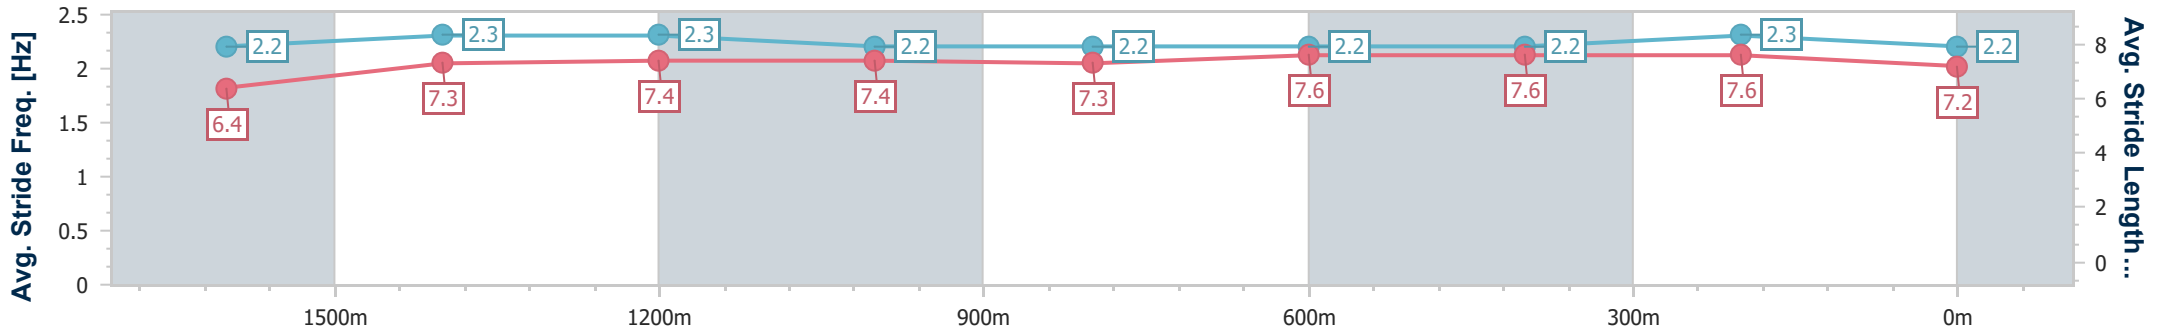

Horse/Jockey Name	Festival Prince
Final Rank	5
Fastest Section Time (Section)	0:11.58 (400m)
Top Speed [km/h] (Section)	63.9 (400m)
Race State	Finished

Eagle Farm QLD Professional
Race 2: THE BRAD JARRETT MEMORIAL BENCHMARK 85
Handicap - 1815m
15 April 2023 - 12:18
Track Rating: Good 4, Weather: Fine, Rail Position: +3m Entire Course

BRISBANE
RACING CLUB

Section	Overall	1600m	1400m	1200m	1000m	800m	600m	400m	200m			
Section Times	1:52.02 [5] (0:15.47)	1:36.55 [5] (0:12.03)	1:24.52 [6] (0:11.88)	1:12.64 [6] (0:12.08)	1:00.56 [6] (0:12.53)	0:48.03 [7] (0:11.94)	0:36.09 [6] (0:11.69)	0:24.40 [6] (0:11.58)	0:12.82 [5] (0:12.82)			
Average Speed [km/h]	50.3	60.5	60.7	59.7	57.9	60.4	61.8	62.2	56.4			
Top Speed [km/h]	59.2	62.5	61.7	61.3	59.4	61.8	63.3	63.9	59.9			
Avg. Dist. to Rail [m]	3.0	2.7	2.5	3.1	1.5	0.5	0.7	3.9	3.0			
Avg. Stride Freq. [Hz]	2.2	2.3	2.3	2.2	2.2	2.2	2.2	2.3	2.2			
Avg. Stride Length [m]	6.4	7.3	7.4	7.4	7.3	7.6	7.6	7.6	7.2			

- [ ] Ranking at each section and finish
- -.-.- No data available at this section
- NA No data available