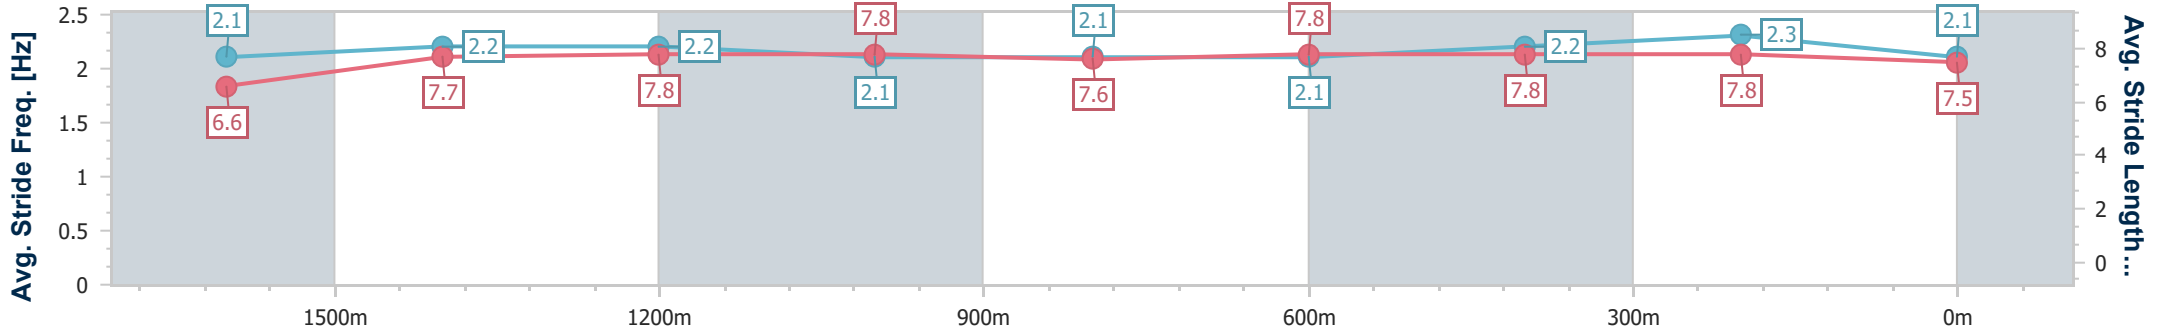

Horse/Jockey Name	Al Aabir
Final Rank	2
Fastest Section Time (Section)	0:11.35 (400m)
Top Speed [km/h] (Section)	63.9 (400m)
Race State	Finished

Eagle Farm QLD Professional
Race 2: THE BRAD JARRETT MEMORIAL BENCHMARK 85
Handicap - 1815m
15 April 2023 - 12:18
Track Rating: Good 4, Weather: Fine, Rail Position: +3m Entire Course

BRISBANE
RACING CLUB

Section	Overall	1600m	1400m	1200m	1000m	800m	600m	400m	200m			
Section Times	1:51.09 [2] (0:15.29)	1:35.80 [3] (0:11.95)	1:23.85 [4] (0:11.84)	1:12.01 [5] (0:12.12)	0:59.89 [5] (0:12.51)	0:47.38 [5] (0:11.98)	0:35.40 [4] (0:11.73)	0:23.67 [3] (0:11.35)	0:12.32 [2] (0:12.32)			
Average Speed [km/h]	50.9	60.4	60.9	59.5	58.2	60.4	61.7	63.5	58.6			
Top Speed [km/h]	61.6	61.2	61.5	61.3	59.4	61.8	63.4	63.9	61.8			
Avg. Dist. to Rail [m]	3.2	0.8	1.7	2.7	1.9	1.2	1.5	2.9	3.7			
Avg. Stride Freq. [Hz]	2.1	2.2	2.2	2.1	2.1	2.1	2.2	2.3	2.1			
Avg. Stride Length [m]	6.6	7.7	7.8	7.8	7.6	7.8	7.8	7.8	7.5			

- [ ] Ranking at each section and finish
- -.-.- No data available at this section
- NA No data available