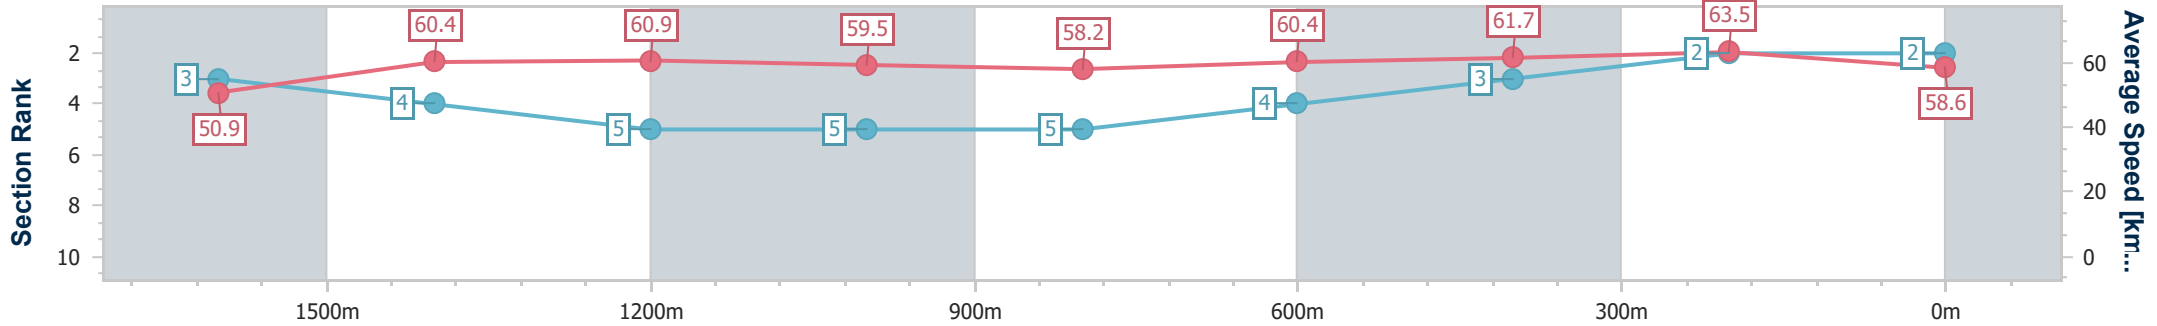

Horse/Jockey Name	Al Aabir
Final Rank	2
Fastest Section Time (Section)	0:11.35 (400m)
Top Speed [km/h] (Section)	63.9 (400m)
Race State	Finished

Eagle Farm QLD Professional
Race 2: THE BRAD JARRETT MEMORIAL BENCHMARK 85
Handicap - 1815m
15 April 2023 - 12:18
Track Rating: Good 4, Weather: Fine, Rail Position: +3m Entire Course

BRISBANE
RACING CLUB

Section	Overall	1600m	1400m	1200m	1000m	800m	600m	400m	200m			
Section Times	1:51.09 [2] (0:15.29)	1:35.80 [3] (0:11.95)	1:23.85 [4] (0:11.84)	1:12.01 [5] (0:12.12)	0:59.89 [5] (0:12.51)	0:47.38 [5] (0:11.98)	0:35.40 [4] (0:11.73)	0:23.67 [3] (0:11.35)	0:12.32 [2] (0:12.32)			
Average Speed [km/h]	50.9	60.4	60.9	59.5	58.2	60.4	61.7	63.5	58.6			
Top Speed [km/h]	61.6	61.2	61.5	61.3	59.4	61.8	63.4	63.9	61.8			
Avg. Dist. to Rail [m]	3.2	0.8	1.7	2.7	1.9	1.2	1.5	2.9	3.7			
Avg. Stride Freq. [Hz]	2.1	2.2	2.2	2.1	2.1	2.1	2.2	2.3	2.1			
Avg. Stride Length [m]	6.6	7.7	7.8	7.8	7.6	7.8	7.8	7.8	7.5			

- [ ] Ranking at each section and finish
- -.-.- No data available at this section
- NA No data available