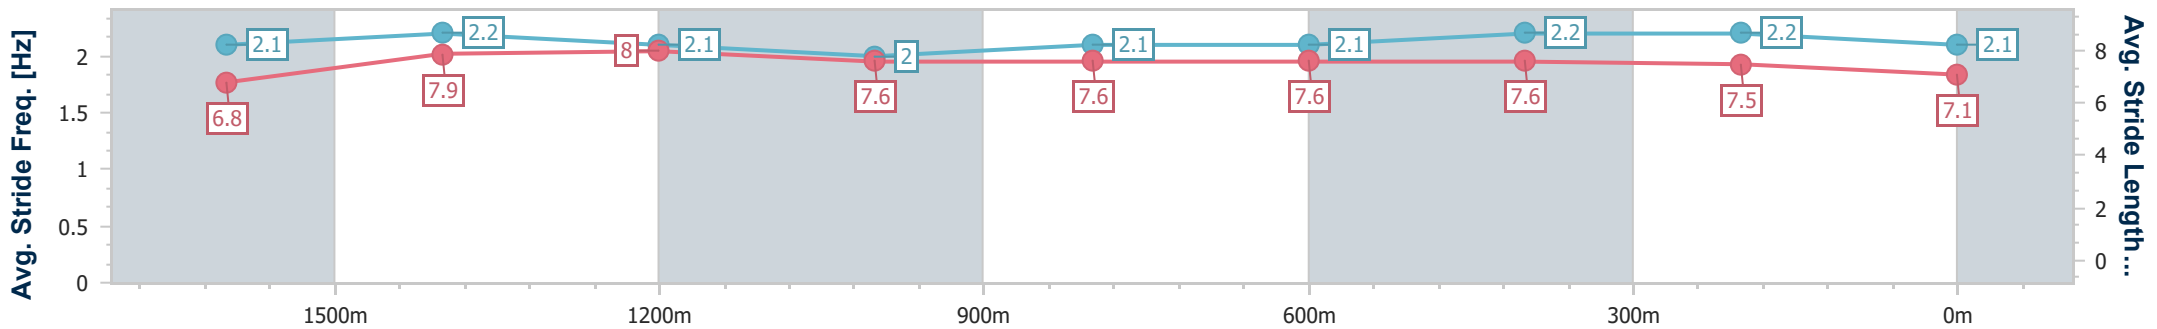

Horse/Jockey Name	Fort Wayne
Final Rank	8
Fastest Section Time (Section)	0:11.42 (1600m)
Top Speed [km/h] (Section)	64.3 (1400m)
Race State	Finished

Eagle Farm QLD Professional
Race 2: THE BRAD JARRETT MEMORIAL BENCHMARK 85
Handicap - 1815m
15 April 2023 - 12:18
Track Rating: Good 4, Weather: Fine, Rail Position: +3m Entire Course

BRISBANE
RACING CLUB

Section	Overall	1600m	1400m	1200m	1000m	800m	600m	400m	200m
Section Times	1:52.95 [8] (0:14.90)	1:38.05 [1] (0:11.42)	1:26.63 [1] (0:11.75)	1:14.88 [1] (0:12.51)	1:02.37 [1] (0:12.41)	0:49.96 [1] (0:12.29)	0:37.67 [1] (0:11.92)	0:25.75 [1] (0:12.26)	0:13.49 [7] (0:13.49)
Average Speed [km/h]	52.1	63.2	61.4	57.4	58.1	58.3	59.7	58.8	53.6
Top Speed [km/h]	62.8	64.2	64.3	58.9	58.7	59.3	60.9	60.9	56.5
Avg. Dist. to Rail [m]	2.5	0.7	0.4	0.2	0.1	1.0	2.0	2.0	2.6
Avg. Stride Freq. [Hz]	2.1	2.2	2.1	2.0	2.1	2.1	2.2	2.2	2.1
Avg. Stride Length [m]	6.8	7.9	8.0	7.6	7.6	7.6	7.6	7.5	7.1

- [ ] Ranking at each section and finish
- -.-.- No data available at this section
- NA No data available