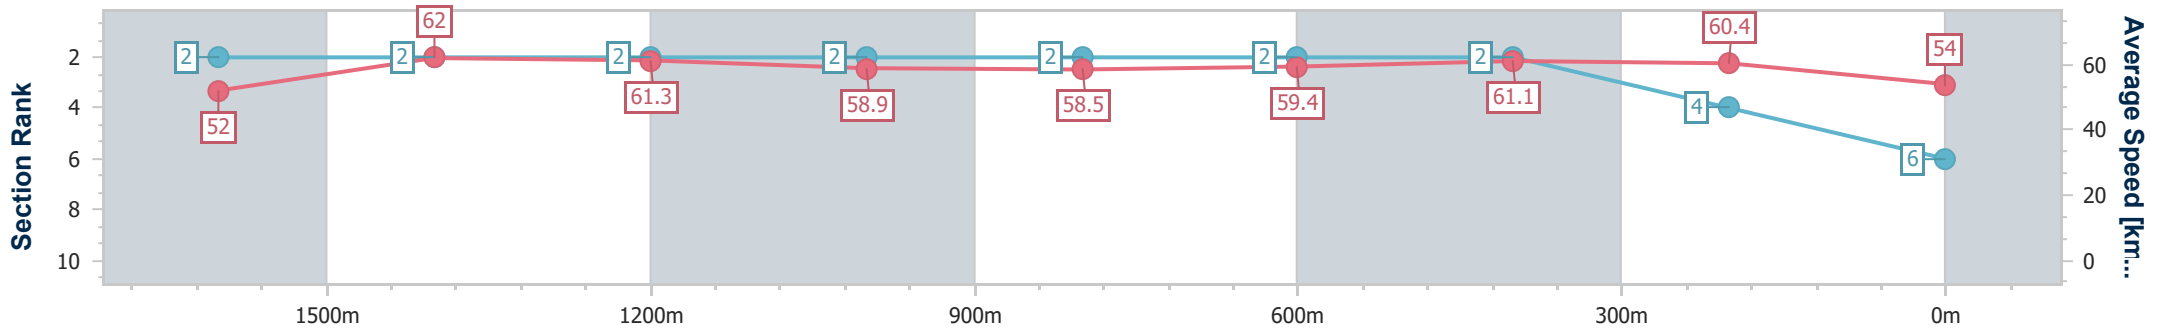

Horse/Jockey Name	Phaistos
Final Rank	6
Fastest Section Time (Section)	0:11.72 (1600m)
Top Speed [km/h] (Section)	62.9 (Overall)
Race State	Finished

Eagle Farm QLD Professional
Race 2: THE BRAD JARRETT MEMORIAL BENCHMARK 85
Handicap - 1815m
15 April 2023 - 12:18
Track Rating: Good 4, Weather: Fine, Rail Position: +3m Entire Course

BRISBANE
RACING CLUB

Section	Overall	1600m	1400m	1200m	1000m	800m	600m	400m	200m			
Section Times	1:52.50 [6] (0:15.12)	1:37.38 [2] (0:11.72)	1:25.66 [2] (0:11.77)	1:13.89 [2] (0:12.24)	1:01.65 [2] (0:12.41)	0:49.24 [2] (0:12.14)	0:37.10 [2] (0:11.80)	0:25.30 [2] (0:11.93)	0:13.37 [4] (0:13.37)			
Average Speed [km/h]	52.0	62.0	61.3	58.9	58.5	59.4	61.1	60.4	54.0			
Top Speed [km/h]	62.9	62.6	62.5	59.8	59.0	61.5	62.0	62.3	58.1			
Avg. Dist. to Rail [m]	4.8	2.8	2.0	2.3	1.4	1.0	0.3	0.3	0.3			
Avg. Stride Freq. [Hz]	2.2	2.3	2.2	2.2	2.2	2.2	2.3	2.3	2.2			
Avg. Stride Length [m]	6.6	7.6	7.6	7.4	7.3	7.4	7.4	7.3	6.9			

- [ ] Ranking at each section and finish
- -.-.- No data available at this section
- NA No data available