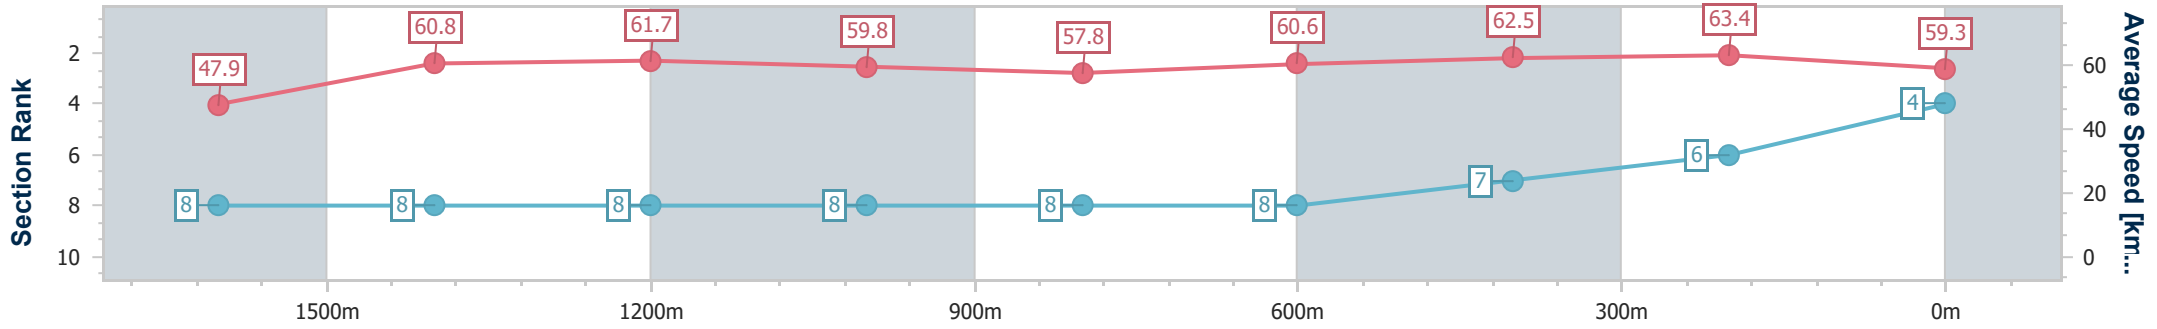

Horse/Jockey Name	Blacklog
Final Rank	4
Fastest Section Time (Section)	0:11.36 (400m)
Top Speed [km/h] (Section)	64.7 (600m)
Race State	Finished

Eagle Farm QLD Professional
Race 2: THE BRAD JARRETT MEMORIAL BENCHMARK 85
Handicap - 1815m
15 April 2023 - 12:18
Track Rating: Good 4, Weather: Fine, Rail Position: +3m Entire Course

BRISBANE
RACING CLUB

Section	Overall	1600m	1400m	1200m	1000m	800m	600m	400m	200m				
Section Times	1:51.41 [4] (0:16.12)	1:35.29 [8] (0:11.78)	1:23.51 [8] (0:11.68)	1:11.83 [8] (0:12.05)	0:59.78 [8] (0:12.55)	0:47.23 [8] (0:11.96)	0:35.27 [8] (0:11.73)	0:23.54 [7] (0:11.36)	0:12.18 [6] (0:12.18)				
Average Speed [km/h]	47.9	60.8	61.7	59.8	57.8	60.6	62.5	63.4	59.3				
Top Speed [km/h]	60.8	62.6	63.7	61.0	59.5	63.4	64.7	63.8	63.3				
Avg. Dist. to Rail [m]	5.2	1.1	0.6	1.2	1.2	1.4	3.7	6.1	5.5				
Avg. Stride Freq. [Hz]	2.2	2.3	2.3	2.2	2.2	2.3	2.4	2.5	2.3				
Avg. Stride Length [m]	6.2	7.3	7.5	7.4	7.3	7.3	7.3	7.1	7.0				

- [ ] Ranking at each section and finish
- -.-.- No data available at this section
- NA No data available