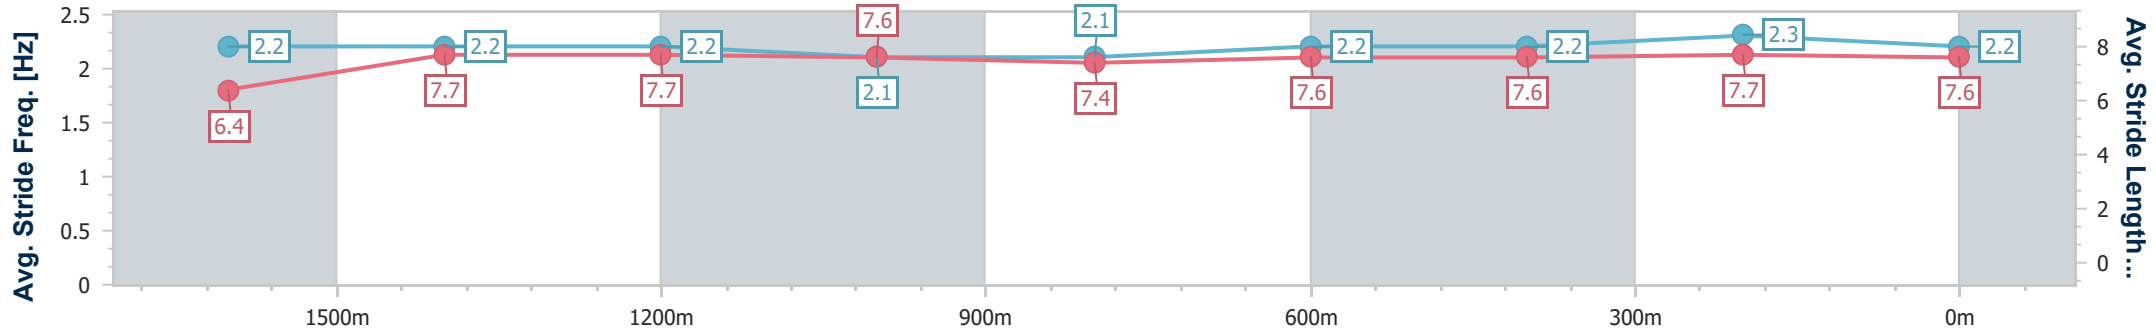

Scratched: Biscayne Bay (#5), Semaphore Girl (#10)

[] Ranking at each section and finish
 -:-:- No data available at this section
 NA No data available

SCN Saddle cloth number
 DNF Did not finish
 DNT Did not track

BRISBANE RACING CLUB

Section	Overall	1600m	1400m	1200m	1000m	800m	600m	400m	200m
Section Times	1:50.61 [1] (0:15.59)	1:35.02 [6] (0:11.66)	1:23.36 [5] (0:11.70)	1:11.66 [4] (0:12.15)	0:59.51 [4] (0:12.59)	0:46.92 [4] (0:12.02)	0:34.90 [5] (0:11.82)	0:23.08 [5] (0:11.12)	0:11.96 [1] (0:11.96)
Average Speed [km/h]	49.7	61.7	61.6	59.3	57.4	60.0	61.0	64.8	60.5
Top Speed [km/h]	60.3	62.3	62.6	60.5	58.8	61.7	63.6	65.6	63.9
Avg. Dist. to Rail [m]	3.1	0.3	0.2	1.0	1.0	0.4	0.7	3.9	3.9
Avg. Stride Freq. [Hz]	2.2	2.2	2.2	2.1	2.1	2.2	2.2	2.3	2.2
Avg. Stride Length [m]	6.4	7.7	7.7	7.6	7.4	7.6	7.6	7.7	7.6