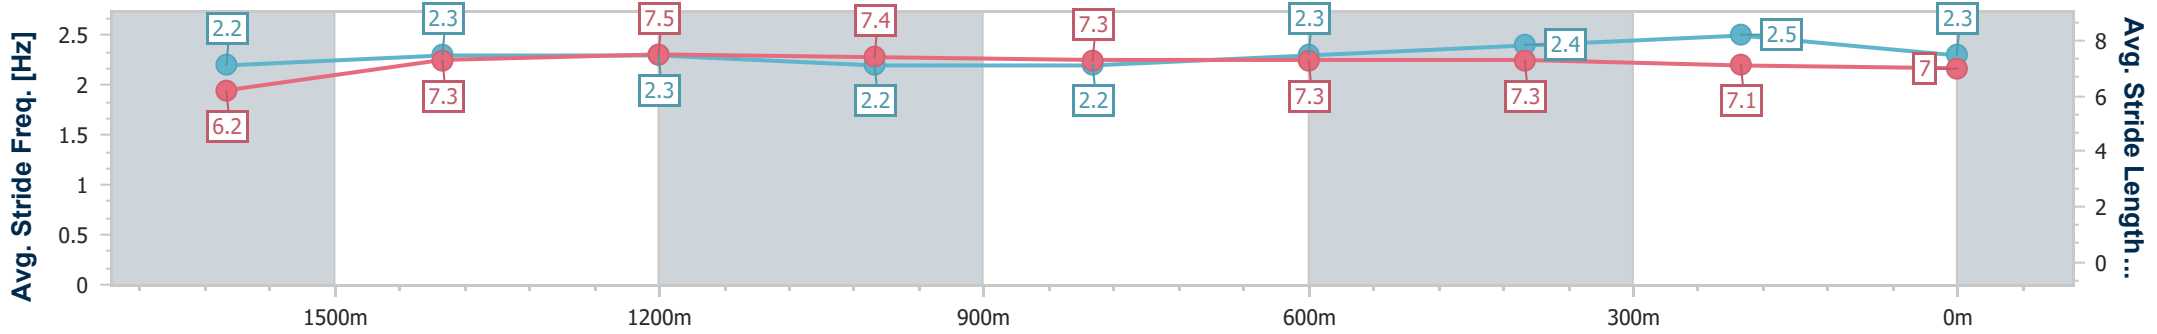

Horse/Jockey Name	Blacklog
Final Rank	4
Fastest Section Time (Section)	0:11.36 (400m)
Top Speed [km/h] (Section)	64.7 (600m)
Race State	Finished

Eagle Farm QLD Professional
Race 2: THE BRAD JARRETT MEMORIAL BENCHMARK 85
Handicap - 1815m
15 April 2023 - 12:18
Track Rating: Good 4, Weather: Fine, Rail Position: +3m Entire Course

BRISBANE
RACING CLUB

Section	Overall	1600m	1400m	1200m	1000m	800m	600m	400m	200m				
Section Times	1:51.41 [4] (0:16.12)	1:35.29 [8] (0:11.78)	1:23.51 [8] (0:11.68)	1:11.83 [8] (0:12.05)	0:59.78 [8] (0:12.55)	0:47.23 [8] (0:11.96)	0:35.27 [8] (0:11.73)	0:23.54 [7] (0:11.36)	0:12.18 [6] (0:12.18)				
Average Speed [km/h]	47.9	60.8	61.7	59.8	57.8	60.6	62.5	63.4	59.3				
Top Speed [km/h]	60.8	62.6	63.7	61.0	59.5	63.4	64.7	63.8	63.3				
Avg. Dist. to Rail [m]	5.2	1.1	0.6	1.2	1.2	1.4	3.7	6.1	5.5				
Avg. Stride Freq. [Hz]	2.2	2.3	2.3	2.2	2.2	2.3	2.4	2.5	2.3				
Avg. Stride Length [m]	6.2	7.3	7.5	7.4	7.3	7.3	7.3	7.1	7.0				

- [ ] Ranking at each section and finish
- -.-.- No data available at this section
- NA No data available