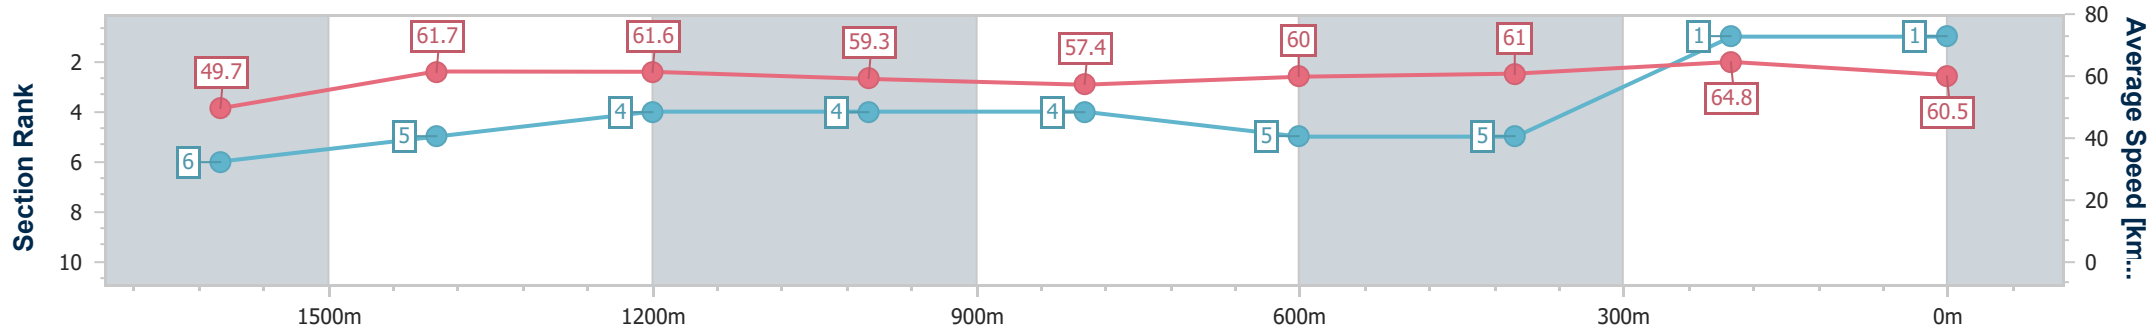

BRISBANE RACING CLUB

Section	Overall	1600m	1400m	1200m	1000m	800m	600m	400m	200m
Section Times	1:50.61 [1] (0:15.59)	1:35.02 [6] (0:11.66)	1:23.36 [5] (0:11.70)	1:11.66 [4] (0:12.15)	0:59.51 [4] (0:12.59)	0:46.92 [4] (0:12.02)	0:34.90 [5] (0:11.82)	0:23.08 [5] (0:11.12)	0:11.96 [1] (0:11.96)
Average Speed [km/h]	49.7	61.7	61.6	59.3	57.4	60.0	61.0	64.8	60.5
Top Speed [km/h]	60.3	62.3	62.6	60.5	58.8	61.7	63.6	65.6	63.9
Avg. Dist. to Rail [m]	3.1	0.3	0.2	1.0	1.0	0.4	0.7	3.9	3.9
Avg. Stride Freq. [Hz]	2.2	2.2	2.2	2.1	2.1	2.2	2.2	2.3	2.2
Avg. Stride Length [m]	6.4	7.7	7.7	7.6	7.4	7.6	7.6	7.7	7.6