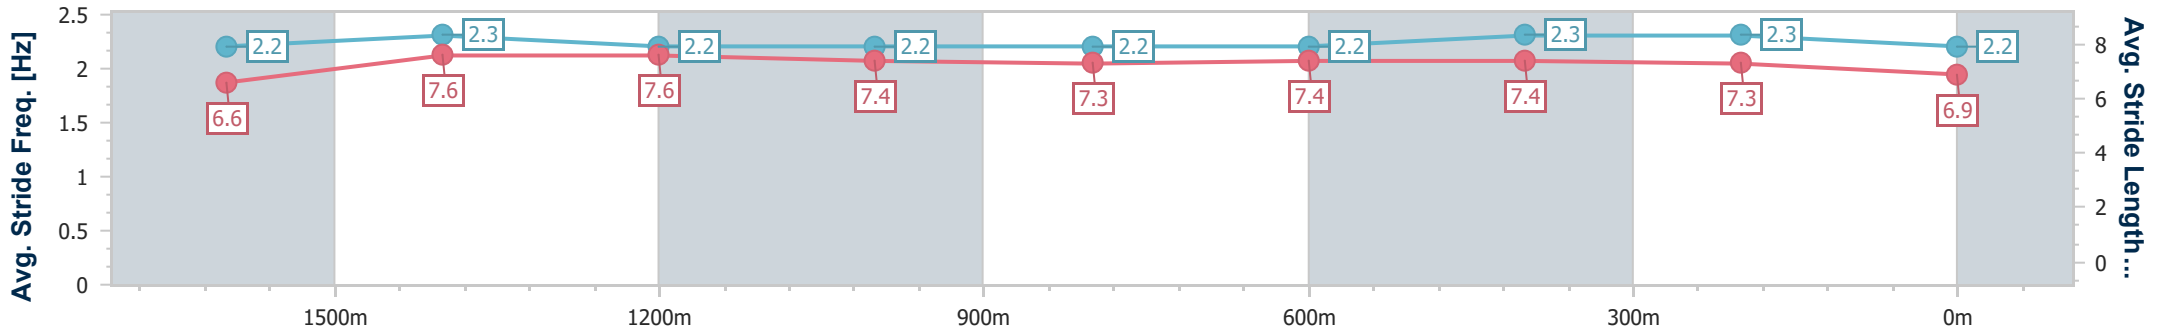

Horse/Jockey Name	Phaistos
Final Rank	6
Fastest Section Time (Section)	0:11.72 (1600m)
Top Speed [km/h] (Section)	62.9 (Overall)
Race State	Finished

Eagle Farm QLD Professional
Race 2: THE BRAD JARRETT MEMORIAL BENCHMARK 85
Handicap - 1815m
15 April 2023 - 12:18
Track Rating: Good 4, Weather: Fine, Rail Position: +3m Entire Course

BRISBANE
RACING CLUB

Section	Overall	1600m	1400m	1200m	1000m	800m	600m	400m	200m			
Section Times	1:52.50 [6] (0:15.12)	1:37.38 [2] (0:11.72)	1:25.66 [2] (0:11.77)	1:13.89 [2] (0:12.24)	1:01.65 [2] (0:12.41)	0:49.24 [2] (0:12.14)	0:37.10 [2] (0:11.80)	0:25.30 [2] (0:11.93)	0:13.37 [4] (0:13.37)			
Average Speed [km/h]	52.0	62.0	61.3	58.9	58.5	59.4	61.1	60.4	54.0			
Top Speed [km/h]	62.9	62.6	62.5	59.8	59.0	61.5	62.0	62.3	58.1			
Avg. Dist. to Rail [m]	4.8	2.8	2.0	2.3	1.4	1.0	0.3	0.3	0.3			
Avg. Stride Freq. [Hz]	2.2	2.3	2.2	2.2	2.2	2.2	2.3	2.3	2.2			
Avg. Stride Length [m]	6.6	7.6	7.6	7.4	7.3	7.4	7.4	7.3	6.9			

- [ ] Ranking at each section and finish
- -.-.- No data available at this section
- NA No data available