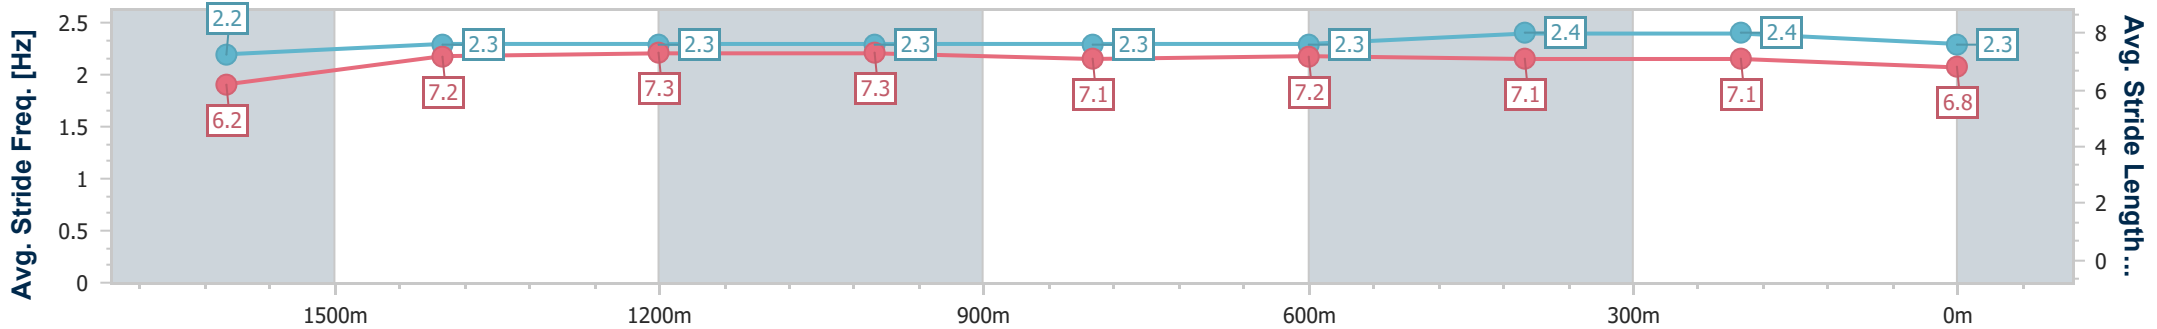

Horse/Jockey Name	Honorable Spirit
Final Rank	7
Fastest Section Time (Section)	0:11.70 (1400m)
Top Speed [km/h] (Section)	62.8 (1400m)
Race State	Finished

Eagle Farm QLD Professional
Race 2: THE BRAD JARRETT MEMORIAL BENCHMARK 85
Handicap - 1815m
15 April 2023 - 12:18
Track Rating: Good 4, Weather: Fine, Rail Position: +3m Entire Course

BRISBANE
RACING CLUB

Section	Overall	1600m	1400m	1200m	1000m	800m	600m	400m	200m
Section Times	1:52.62 [7] (0:15.73)	1:36.89 [7] (0:12.00)	1:24.89 [7] (0:11.70)	1:13.19 [7] (0:12.03)	1:01.16 [7] (0:12.51)	0:48.65 [6] (0:12.02)	0:36.63 [7] (0:11.91)	0:24.72 [8] (0:11.85)	0:12.87 [8] (0:12.87)
Average Speed [km/h]	49.7	60.3	61.7	59.8	57.7	59.9	60.7	60.8	56.1
Top Speed [km/h]	59.2	61.5	62.8	61.6	59.3	61.2	62.2	62.1	59.8
Avg. Dist. to Rail [m]	4.9	1.6	1.1	1.2	0.5	0.1	0.9	2.7	3.7
Avg. Stride Freq. [Hz]	2.2	2.3	2.3	2.3	2.3	2.3	2.4	2.4	2.3
Avg. Stride Length [m]	6.2	7.2	7.3	7.3	7.1	7.2	7.1	7.1	6.8

- [ ] Ranking at each section and finish
- -.-.- No data available at this section
- NA No data available