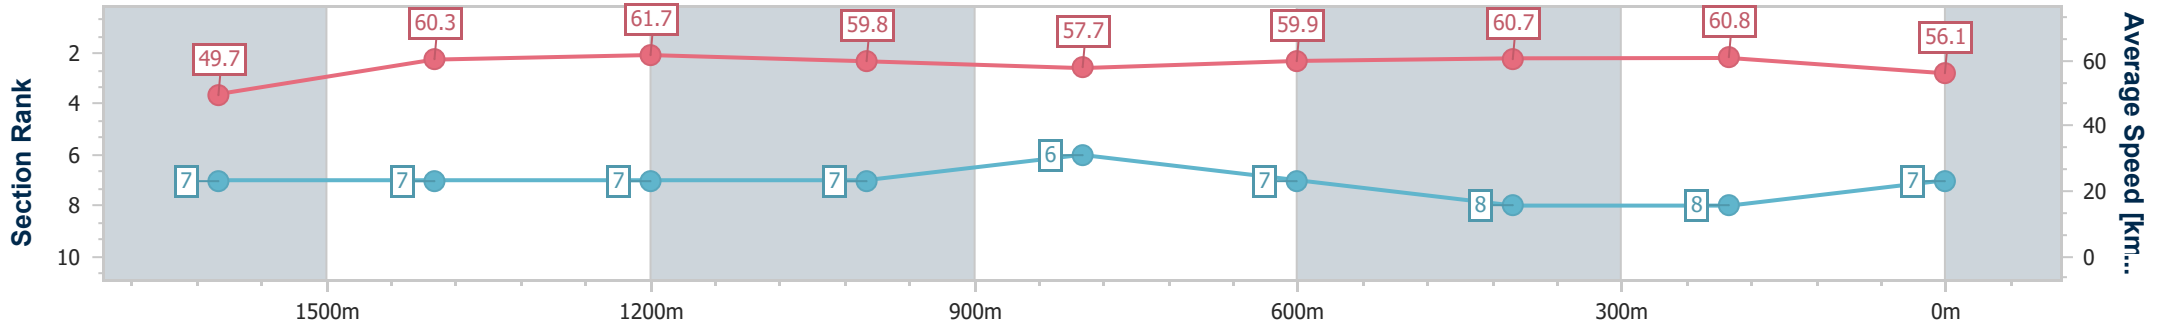

Horse/Jockey Name	Honorable Spirit
Final Rank	7
Fastest Section Time (Section)	0:11.70 (1400m)
Top Speed [km/h] (Section)	62.8 (1400m)
Race State	Finished

Eagle Farm QLD Professional
Race 2: THE BRAD JARRETT MEMORIAL BENCHMARK 85
Handicap - 1815m
15 April 2023 - 12:18
Track Rating: Good 4, Weather: Fine, Rail Position: +3m Entire Course

BRISBANE
RACING CLUB

Section	Overall	1600m	1400m	1200m	1000m	800m	600m	400m	200m
Section Times	1:52.62 [7] (0:15.73)	1:36.89 [7] (0:12.00)	1:24.89 [7] (0:11.70)	1:13.19 [7] (0:12.03)	1:01.16 [7] (0:12.51)	0:48.65 [6] (0:12.02)	0:36.63 [7] (0:11.91)	0:24.72 [8] (0:11.85)	0:12.87 [8] (0:12.87)
Average Speed [km/h]	49.7	60.3	61.7	59.8	57.7	59.9	60.7	60.8	56.1
Top Speed [km/h]	59.2	61.5	62.8	61.6	59.3	61.2	62.2	62.1	59.8
Avg. Dist. to Rail [m]	4.9	1.6	1.1	1.2	0.5	0.1	0.9	2.7	3.7
Avg. Stride Freq. [Hz]	2.2	2.3	2.3	2.3	2.3	2.3	2.4	2.4	2.3
Avg. Stride Length [m]	6.2	7.2	7.3	7.3	7.1	7.2	7.1	7.1	6.8

- [ ] Ranking at each section and finish
- -.-.- No data available at this section
- NA No data available