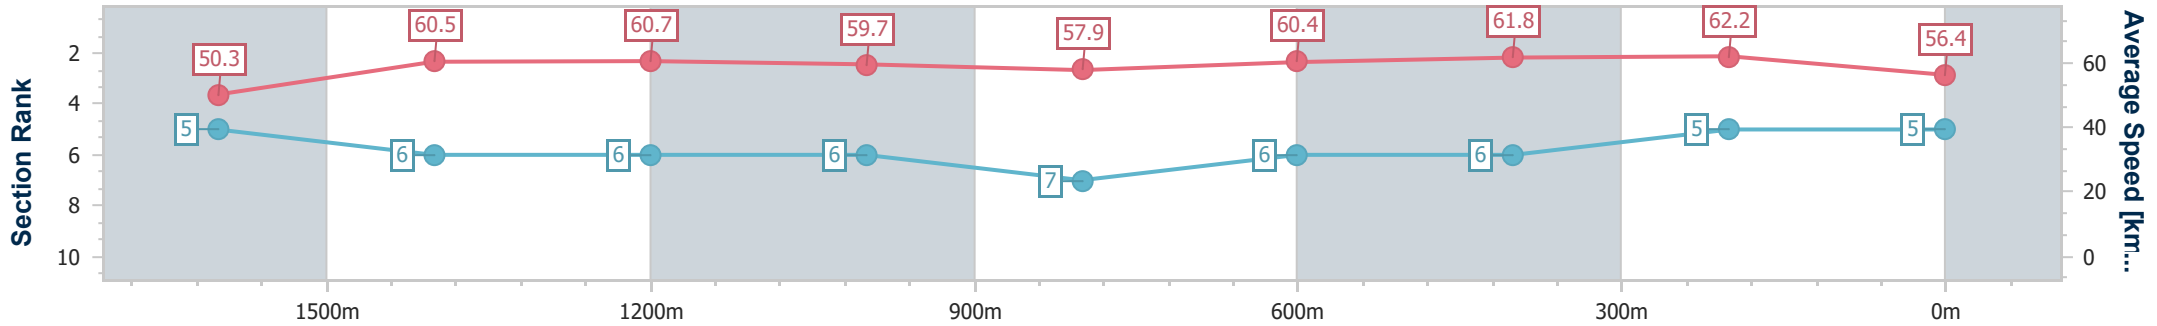

Horse/Jockey Name	Festival Prince
Final Rank	5
Fastest Section Time (Section)	0:11.58 (400m)
Top Speed [km/h] (Section)	63.9 (400m)
Race State	Finished

Eagle Farm QLD Professional
Race 2: THE BRAD JARRETT MEMORIAL BENCHMARK 85
Handicap - 1815m
15 April 2023 - 12:18
Track Rating: Good 4, Weather: Fine, Rail Position: +3m Entire Course

BRISBANE
RACING CLUB

Section	Overall	1600m	1400m	1200m	1000m	800m	600m	400m	200m			
Section Times	1:52.02 [5] (0:15.47)	1:36.55 [5] (0:12.03)	1:24.52 [6] (0:11.88)	1:12.64 [6] (0:12.08)	1:00.56 [6] (0:12.53)	0:48.03 [7] (0:11.94)	0:36.09 [6] (0:11.69)	0:24.40 [6] (0:11.58)	0:12.82 [5] (0:12.82)			
Average Speed [km/h]	50.3	60.5	60.7	59.7	57.9	60.4	61.8	62.2	56.4			
Top Speed [km/h]	59.2	62.5	61.7	61.3	59.4	61.8	63.3	63.9	59.9			
Avg. Dist. to Rail [m]	3.0	2.7	2.5	3.1	1.5	0.5	0.7	3.9	3.0			
Avg. Stride Freq. [Hz]	2.2	2.3	2.3	2.2	2.2	2.2	2.2	2.3	2.2			
Avg. Stride Length [m]	6.4	7.3	7.4	7.4	7.3	7.6	7.6	7.6	7.2			

- [ ] Ranking at each section and finish
- -.-.- No data available at this section
- NA No data available