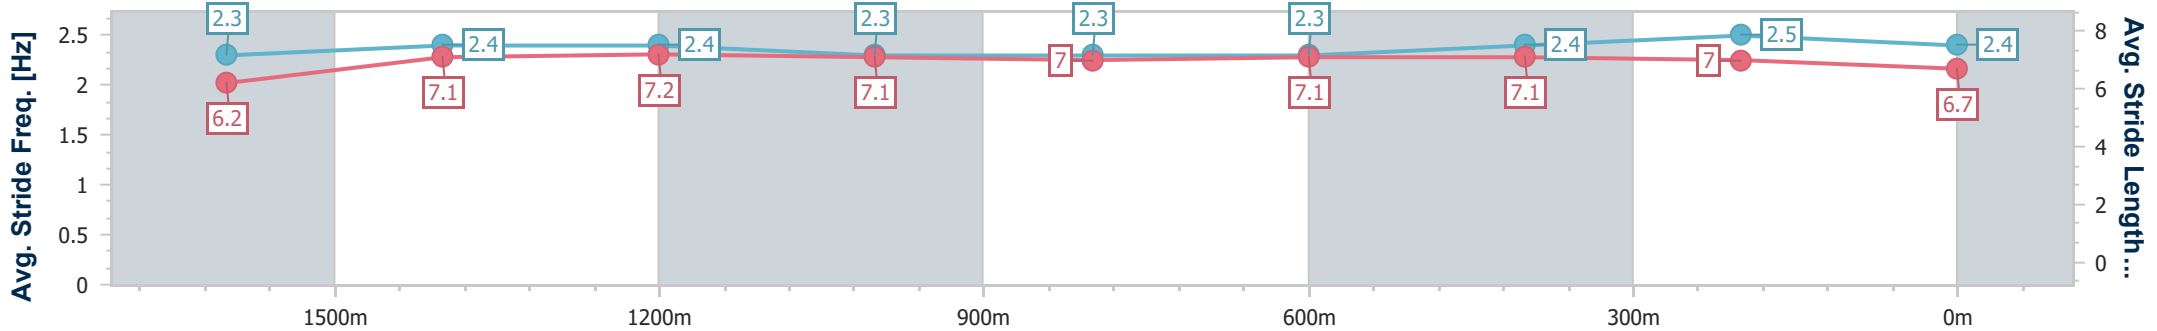

Horse/Jockey Name	Douceur
Final Rank	3
Fastest Section Time (Section)	0:11.41 (400m)
Top Speed [km/h] (Section)	64.8 (1600m)
Race State	Finished

Eagle Farm QLD Professional
Race 2: THE BRAD JARRETT MEMORIAL BENCHMARK 85
Handicap - 1815m
15 April 2023 - 12:18
Track Rating: Good 4, Weather: Fine, Rail Position: +3m Entire Course

BRISBANE
RACING CLUB

Section	Overall	1600m	1400m	1200m	1000m	800m	600m	400m	200m				
Section Times	1:51.24 [3] (0:15.31)	1:35.93 [4] (0:11.66)	1:24.27 [3] (0:11.87)	1:12.40 [3] (0:12.19)	1:00.21 [3] (0:12.55)	0:47.66 [3] (0:12.05)	0:35.61 [3] (0:11.84)	0:23.77 [4] (0:11.41)	0:12.36 [3] (0:12.36)				
Average Speed [km/h]	50.6	62.1	60.8	59.1	57.5	59.9	60.6	63.1	58.5				
Top Speed [km/h]	62.3	64.8	62.5	60.4	58.8	62.3	63.2	64.4	60.6				
Avg. Dist. to Rail [m]	1.9	1.6	1.3	1.6	0.7	0.3	0.7	2.5	3.7				
Avg. Stride Freq. [Hz]	2.3	2.4	2.4	2.3	2.3	2.3	2.4	2.5	2.4				
Avg. Stride Length [m]	6.2	7.1	7.2	7.1	7.0	7.1	7.1	7.0	6.7				

- [ ] Ranking at each section and finish
- -.-.- No data available at this section
- NA No data available