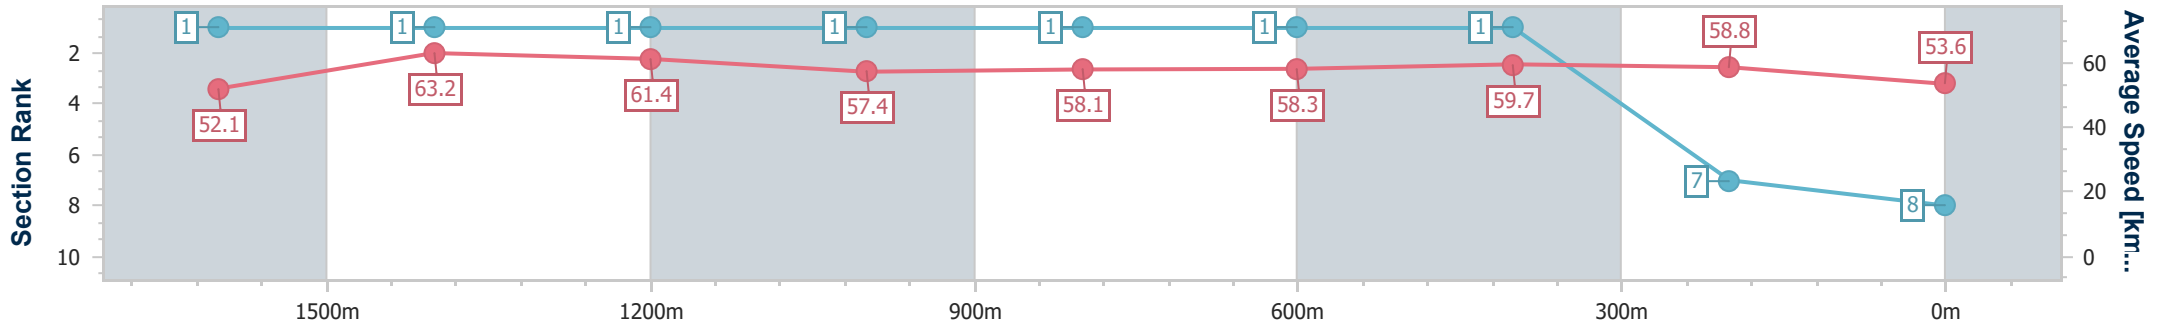

Horse/Jockey Name	Fort Wayne
Final Rank	8
Fastest Section Time (Section)	0:11.42 (1600m)
Top Speed [km/h] (Section)	64.3 (1400m)
Race State	Finished

Eagle Farm QLD Professional
Race 2: THE BRAD JARRETT MEMORIAL BENCHMARK 85
Handicap - 1815m
15 April 2023 - 12:18
Track Rating: Good 4, Weather: Fine, Rail Position: +3m Entire Course

BRISBANE
RACING CLUB

Section	Overall	1600m	1400m	1200m	1000m	800m	600m	400m	200m
Section Times	1:52.95 [8] (0:14.90)	1:38.05 [1] (0:11.42)	1:26.63 [1] (0:11.75)	1:14.88 [1] (0:12.51)	1:02.37 [1] (0:12.41)	0:49.96 [1] (0:12.29)	0:37.67 [1] (0:11.92)	0:25.75 [1] (0:12.26)	0:13.49 [7] (0:13.49)
Average Speed [km/h]	52.1	63.2	61.4	57.4	58.1	58.3	59.7	58.8	53.6
Top Speed [km/h]	62.8	64.2	64.3	58.9	58.7	59.3	60.9	60.9	56.5
Avg. Dist. to Rail [m]	2.5	0.7	0.4	0.2	0.1	1.0	2.0	2.0	2.6
Avg. Stride Freq. [Hz]	2.1	2.2	2.1	2.0	2.1	2.1	2.2	2.2	2.1
Avg. Stride Length [m]	6.8	7.9	8.0	7.6	7.6	7.6	7.6	7.5	7.1

- [ ] Ranking at each section and finish
- -.-.- No data available at this section
- NA No data available