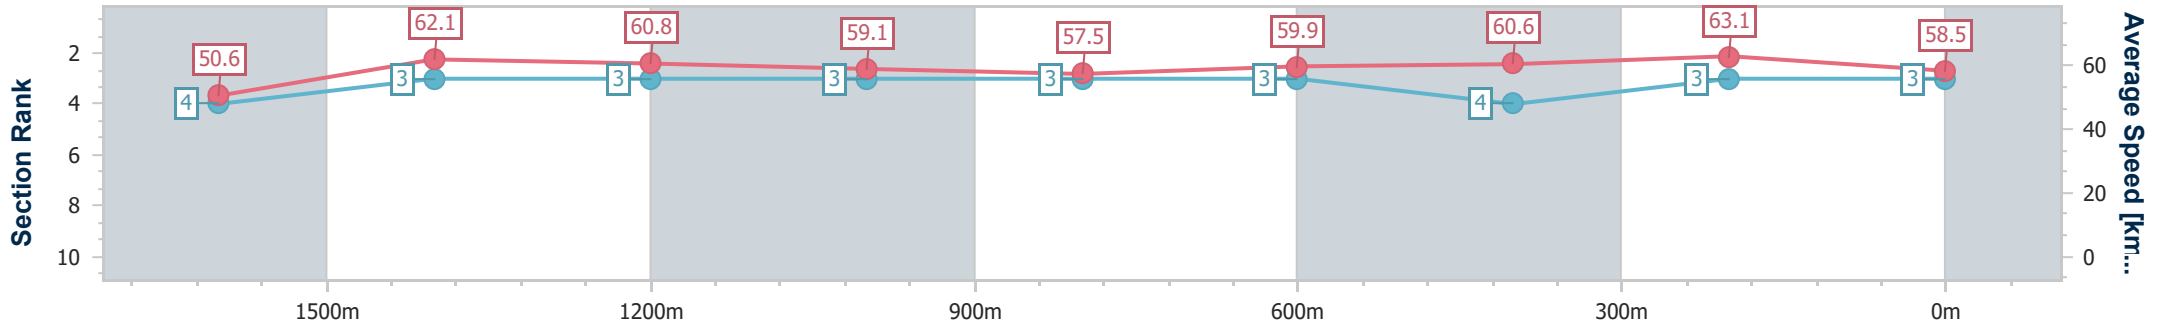

Horse/Jockey Name	Douceur
Final Rank	3
Fastest Section Time (Section)	0:11.41 (400m)
Top Speed [km/h] (Section)	64.8 (1600m)
Race State	Finished

Eagle Farm QLD Professional
Race 2: THE BRAD JARRETT MEMORIAL BENCHMARK 85
Handicap - 1815m
15 April 2023 - 12:18
Track Rating: Good 4, Weather: Fine, Rail Position: +3m Entire Course

BRISBANE
RACING CLUB

Section	Overall	1600m	1400m	1200m	1000m	800m	600m	400m	200m				
Section Times	1:51.24 [3] (0:15.31)	1:35.93 [4] (0:11.66)	1:24.27 [3] (0:11.87)	1:12.40 [3] (0:12.19)	1:00.21 [3] (0:12.55)	0:47.66 [3] (0:12.05)	0:35.61 [3] (0:11.84)	0:23.77 [4] (0:11.41)	0:12.36 [3] (0:12.36)				
Average Speed [km/h]	50.6	62.1	60.8	59.1	57.5	59.9	60.6	63.1	58.5				
Top Speed [km/h]	62.3	64.8	62.5	60.4	58.8	62.3	63.2	64.4	60.6				
Avg. Dist. to Rail [m]	1.9	1.6	1.3	1.6	0.7	0.3	0.7	2.5	3.7				
Avg. Stride Freq. [Hz]	2.3	2.4	2.4	2.3	2.3	2.3	2.4	2.5	2.4				
Avg. Stride Length [m]	6.2	7.1	7.2	7.1	7.0	7.1	7.1	7.0	6.7				

- [ ] Ranking at each section and finish
- -.-.- No data available at this section
- NA No data available