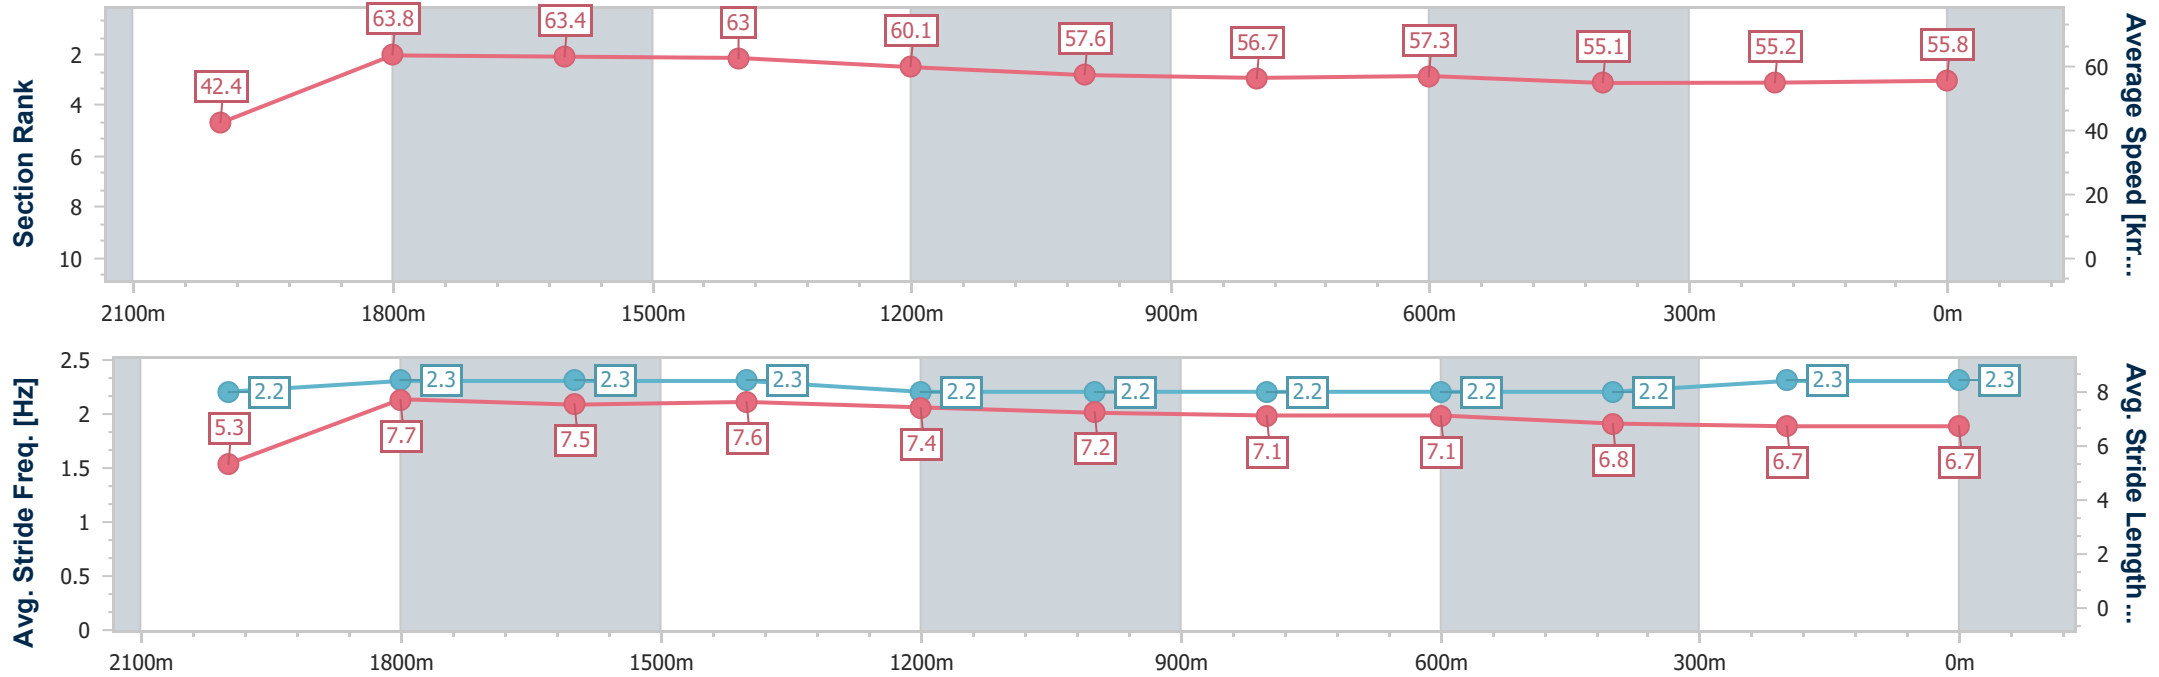

Toowoomba QLD Professional
Race 1: QUEST TOOWOOMBA APARTMENT HOTEL Maiden
Plate - 2150m

15 April 2023 - 16:08

Track Rating: Good 4, Weather: Fine, Rail Position: +5m Entire

Section	Overall	2000m	1800m	1600m	1400m	1200m	1000m	800m	600m	400m	200m
Section Times	2:15.09 [2] (0:12.98)	2:02.11 [5] (0:11.10)	1:51.01 [5] (0:11.26)	1:39.75 [5] (0:11.50)	1:28.25 [5] (0:12.10)	1:16.15 [5] (0:12.45)	1:03.70 [4] (0:12.92)	0:50.78 [5] (0:12.36)	0:38.42 [2] (0:12.61)	0:25.81 [2] (0:12.80)	0:13.01 [2] (0:13.01)
Average Speed [km/h]	41.7	64.7	63.3	62.8	59.7	57.9	55.8	58.6	57.4	56.1	55.3
Top Speed [km/h]	63.4	66.3	65.3	64.4	62.5	59.4	58.5	59.7	58.7	57.0	56.4
Avg. Dist. to Rail [m]	4.4	2.2	1.9	0.8	0.6	1.9	0.5	2.1	1.2	0.8	0.5
Avg. Stride Freq. [Hz]	2.1	2.3	2.2	2.2	2.1	2.1	2.1	2.2	2.2	2.2	2.1
Avg. Stride Length [m]	5.7	7.9	7.8	7.8	7.7	7.5	7.2	7.4	7.3	7.1	7.0

- [] Ranking at each section and finish
- .-.- No data available at this section
- NA No data available

Horse/Jockey Name	Epic Love
Final Rank	3
Fastest Section Time (Section)	0:11.26 (2000m)
Top Speed [km/h] (Section)	64.9 (2000m)
Race State	Finished

Toowoomba QLD Professional
Race 1: QUEST TOOWOOMBA APARTMENT HOTEL Maiden
Plate - 2150m

15 April 2023 - 16:08

Track Rating: Good 4, Weather: Fine, Rail Position: +5m Entire

Section	Overall	2000m	1800m	1600m	1400m	1200m	1000m	800m	600m	400m	200m
Section Times	2:15.96 [3] (0:12.75)	2:03.21 [4] (0:11.26)	1:51.95 [4] (0:11.26)	1:40.69 [4] (0:11.43)	1:29.26 [4] (0:12.11)	1:17.15 [4] (0:12.55)	1:04.60 [5] (0:12.80)	0:51.80 [4] (0:12.64)	0:39.16 [4] (0:13.21)	0:25.95 [4] (0:13.08)	0:12.87 [3] (0:12.87)
Average Speed [km/h]	42.4	63.8	63.4	63.0	60.1	57.6	56.7	57.3	55.1	55.2	55.8
Top Speed [km/h]	63.1	64.9	64.4	64.2	61.4	59.6	57.4	58.3	57.9	56.7	56.6
Avg. Dist. to Rail [m]	4.6	2.6	2.0	0.7	2.0	2.7	2.4	1.6	1.9	1.5	1.0
Avg. Stride Freq. [Hz]	2.2	2.3	2.3	2.3	2.2	2.2	2.2	2.2	2.2	2.3	2.3
Avg. Stride Length [m]	5.3	7.7	7.5	7.6	7.4	7.2	7.1	7.1	6.8	6.7	6.7