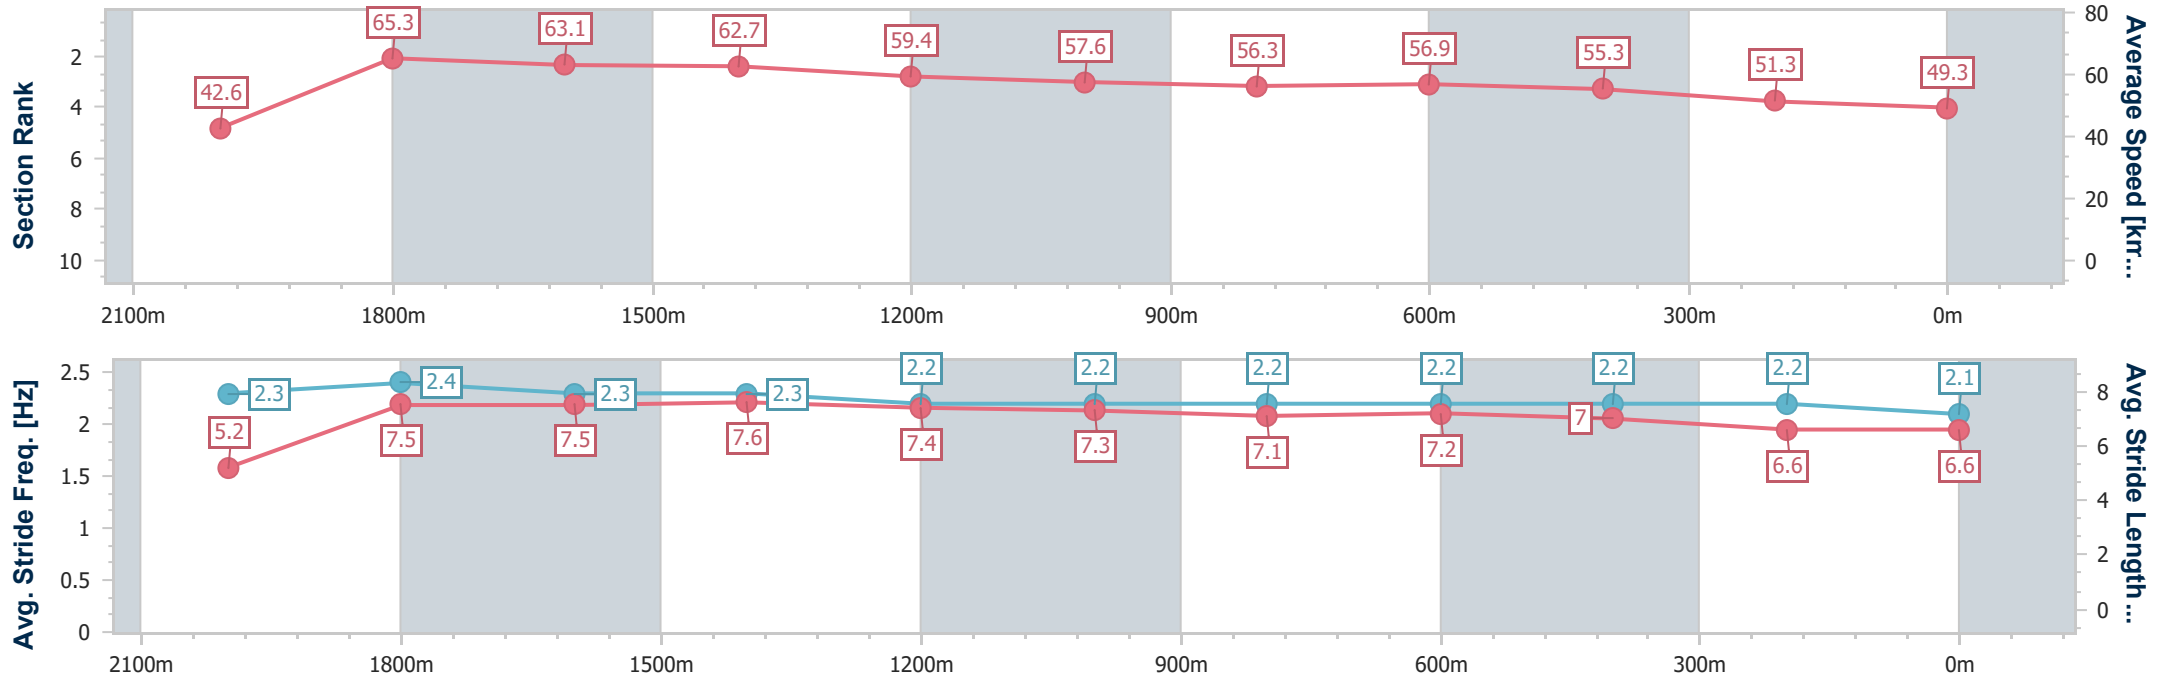

Toowoomba QLD Professional
Race 1: QUEST TOOWOOMBA APARTMENT HOTEL Maiden
Plate - 2150m

15 April 2023 - 16:08

Track Rating: Good 4, Weather: Fine, Rail Position: +5m Entire

Section	Overall	2000m	1800m	1600m	1400m	1200m	1000m	800m	600m	400m	200m
Section Times	2:18.02 [4] (0:12.59)	2:05.43 [2] (0:11.07)	1:54.36 [2] (0:11.31)	1:43.05 [2] (0:11.69)	1:31.36 [3] (0:12.02)	1:19.34 [3] (0:12.57)	1:06.77 [3] (0:12.90)	0:53.87 [3] (0:12.89)	0:40.98 [5] (0:13.60)	0:27.38 [5] (0:13.78)	0:13.60 [5] (0:13.60)
Average Speed [km/h]	42.9	64.9	63.7	62.0	60.4	57.5	56.0	56.3	52.9	52.6	52.8
Top Speed [km/h]	63.4	65.7	65.0	64.0	61.6	59.3	58.0	58.1	55.0	53.3	53.4
Avg. Dist. to Rail [m]	4.3	0.9	1.0	2.0	1.7	2.3	1.0	2.0	0.5	1.5	0.6
Avg. Stride Freq. [Hz]	2.2	2.3	2.3	2.2	2.2	2.2	2.2	2.2	2.2	2.2	2.1
Avg. Stride Length [m]	5.5	7.6	7.7	7.7	7.5	7.2	7.0	7.0	6.9	6.8	6.8

- [] Ranking at each section and finish
- .-.- No data available at this section
- NA No data available

Horse/Jockey Name	Fausto
Final Rank	5
Fastest Section Time (Section)	0:10.99 (2000m)
Top Speed [km/h] (Section)	67.0 (2000m)
Race State	Finished

Toowoomba QLD Professional
Race 1: QUEST TOWOOMBA APARTMENT HOTEL Maiden
Plate - 2150m

15 April 2023 - 16:08

Track Rating: Good 4, Weather: Fine, Rail Position: +5m Entire

Section	Overall	2000m	1800m	1600m	1400m	1200m	1000m	800m	600m	400m	200m
Section Times	2:18.23 [5] (0:12.70)	2:05.53 [3] (0:10.99)	1:54.54 [3] (0:11.28)	1:43.26 [3] (0:11.44)	1:31.82 [2] (0:12.16)	1:19.66 [2] (0:12.51)	1:07.15 [2] (0:12.86)	0:54.29 [2] (0:12.73)	0:41.56 [3] (0:13.02)	0:28.54 [3] (0:13.97)	0:14.57 [4] (0:14.57)
Average Speed [km/h]	42.6	65.3	63.1	62.7	59.4	57.6	56.3	56.9	55.3	51.3	49.3
Top Speed [km/h]	64.7	67.0	64.4	64.1	60.8	59.0	57.0	57.8	58.7	52.7	50.7
Avg. Dist. to Rail [m]	5.8	4.4	2.3	1.3	0.9	1.8	1.4	1.8	0.6	1.4	0.8
Avg. Stride Freq. [Hz]	2.3	2.4	2.3	2.3	2.2	2.2	2.2	2.2	2.2	2.2	2.1
Avg. Stride Length [m]	5.2	7.5	7.5	7.6	7.4	7.3	7.1	7.2	7.0	6.6	6.6