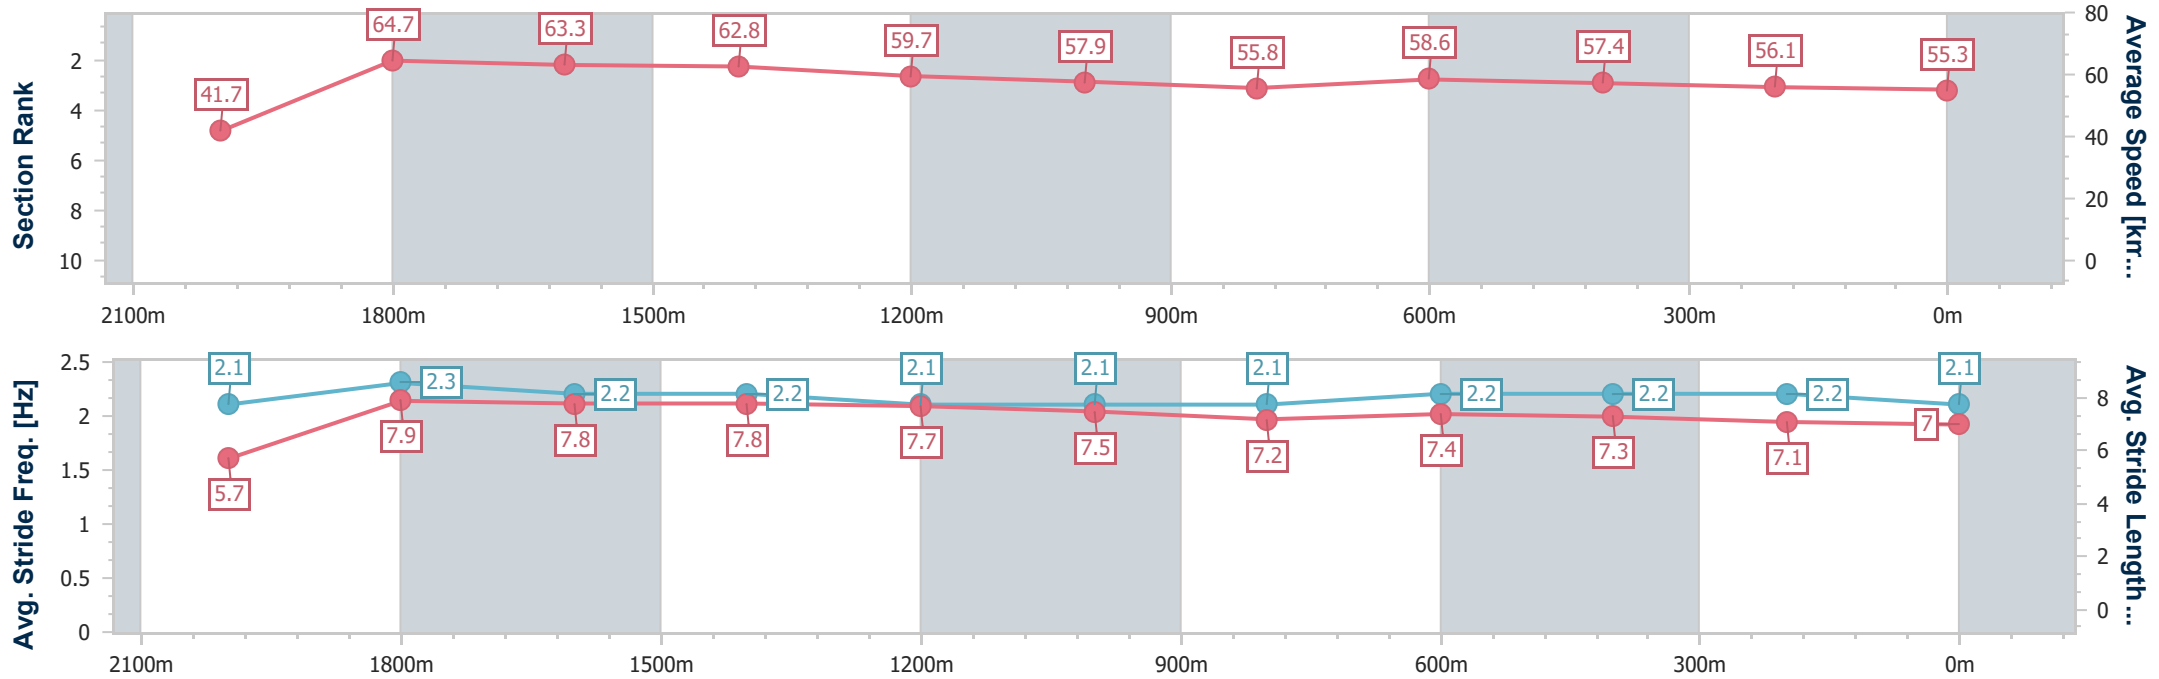

Toowoomba QLD Professional
Race 1: QUEST TOOWOOMBA APARTMENT HOTEL Maiden
Plate - 2150m

15 April 2023 - 16:08

Track Rating: Good 4, Weather: Fine, Rail Position: +5m Entire

Section	Overall	2000m	1800m	1600m	1400m	1200m	1000m	800m	600m	400m	200m
Section Times	2:14.69 [1] (0:12.55)	2:02.14 [1] (0:10.78)	1:51.36 [1] (0:11.09)	1:40.27 [1] (0:11.39)	1:28.88 [1] (0:12.28)	1:16.60 [1] (0:12.74)	1:03.86 [1] (0:12.91)	0:50.95 [1] (0:12.55)	0:38.40 [1] (0:12.69)	0:25.71 [1] (0:12.79)	0:12.92 [1] (0:12.92)
Average Speed [km/h]	43.0	66.7	64.4	63.3	59.3	56.7	55.9	57.6	56.6	56.1	55.5
Top Speed [km/h]	66.7	68.1	65.6	64.2	62.4	58.1	56.6	58.3	57.7	56.8	56.5
Avg. Dist. to Rail [m]	5.5	2.7	1.5	0.3	2.3	1.8	0.8	0.8	0.5	1.1	1.5
Avg. Stride Freq. [Hz]	2.3	2.4	2.3	2.3	2.2	2.2	2.2	2.3	2.3	2.3	2.2
Avg. Stride Length [m]	5.4	7.6	7.6	7.5	7.3	7.0	6.9	7.1	6.9	6.9	6.9

- [] Ranking at each section and finish
- .-.- No data available at this section
- NA No data available

Horse/Jockey Name	Bader
Final Rank	2
Fastest Section Time (Section)	0:11.10 (2000m)
Top Speed [km/h] (Section)	66.3 (2000m)
Race State	Finished

Toowoomba QLD Professional
Race 1: QUEST TOOWOOMBA APARTMENT HOTEL Maiden
Plate - 2150m

15 April 2023 - 16:08

Track Rating: Good 4, Weather: Fine, Rail Position: +5m Entire

Section	Overall	2000m	1800m	1600m	1400m	1200m	1000m	800m	600m	400m	200m
Section Times	2:15.09 [2] (0:12.98)	2:02.11 [5] (0:11.10)	1:51.01 [5] (0:11.26)	1:39.75 [5] (0:11.50)	1:28.25 [5] (0:12.10)	1:16.15 [5] (0:12.45)	1:03.70 [4] (0:12.92)	0:50.78 [5] (0:12.36)	0:38.42 [2] (0:12.61)	0:25.81 [2] (0:12.80)	0:13.01 [2] (0:13.01)
Average Speed [km/h]	41.7	64.7	63.3	62.8	59.7	57.9	55.8	58.6	57.4	56.1	55.3
Top Speed [km/h]	63.4	66.3	65.3	64.4	62.5	59.4	58.5	59.7	58.7	57.0	56.4
Avg. Dist. to Rail [m]	4.4	2.2	1.9	0.8	0.6	1.9	0.5	2.1	1.2	0.8	0.5
Avg. Stride Freq. [Hz]	2.1	2.3	2.2	2.2	2.1	2.1	2.1	2.2	2.2	2.2	2.1
Avg. Stride Length [m]	5.7	7.9	7.8	7.8	7.7	7.5	7.2	7.4	7.3	7.1	7.0