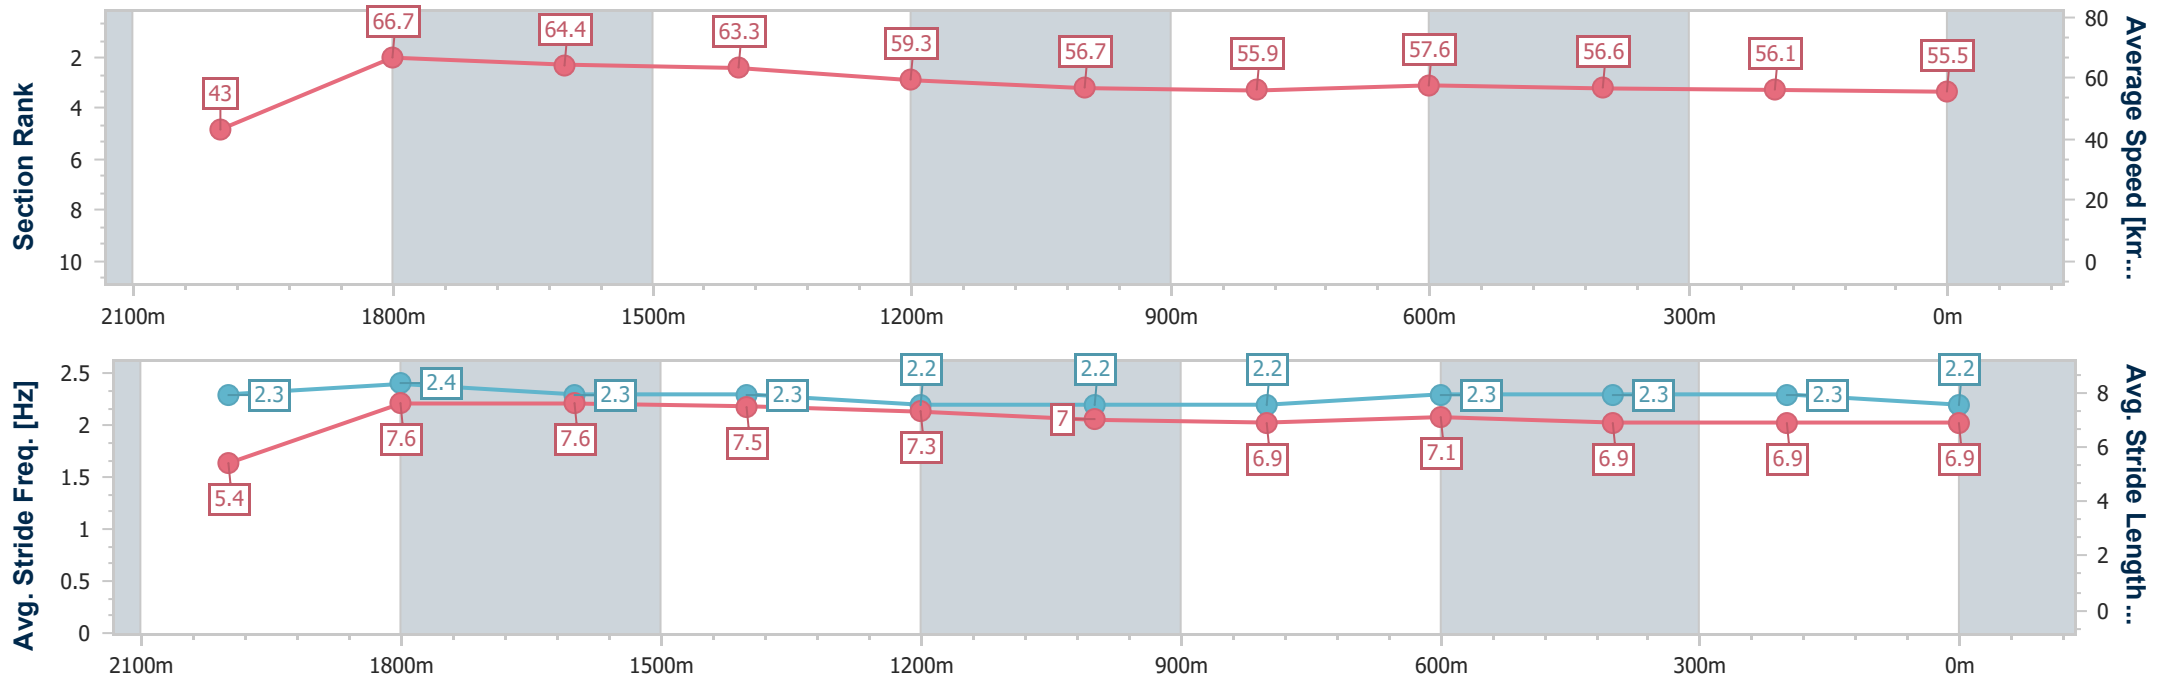

Scratched: A Devil's Chance (#1), Another Dazzler (#7), Idle Dice (#8), Tussah (#10)

Horse/Jockey Name	Jetpack Verdi
Final Rank	1
Fastest Section Time (Section)	0:10.78 (2000m)
Top Speed [km/h] (Section)	68.1 (2000m)
Race State	Finished

Toowoomba QLD Professional
Race 1: QUEST TOOWOOMBA APARTMENT HOTEL Maiden
Plate - 2150m

15 April 2023 - 16:08

Track Rating: Good 4, Weather: Fine, Rail Position: +5m Entire

Section	Overall	2000m	1800m	1600m	1400m	1200m	1000m	800m	600m	400m	200m
Section Times	2:14.69 [1] (0:12.55)	2:02.14 [1] (0:10.78)	1:51.36 [1] (0:11.09)	1:40.27 [1] (0:11.39)	1:28.88 [1] (0:12.28)	1:16.60 [1] (0:12.74)	1:03.86 [1] (0:12.91)	0:50.95 [1] (0:12.55)	0:38.40 [1] (0:12.69)	0:25.71 [1] (0:12.79)	0:12.92 [1] (0:12.92)
Average Speed [km/h]	43.0	66.7	64.4	63.3	59.3	56.7	55.9	57.6	56.6	56.1	55.5
Top Speed [km/h]	66.7	68.1	65.6	64.2	62.4	58.1	56.6	58.3	57.7	56.8	56.5
Avg. Dist. to Rail [m]	5.5	2.7	1.5	0.3	2.3	1.8	0.8	0.8	0.5	1.1	1.5
Avg. Stride Freq. [Hz]	2.3	2.4	2.3	2.3	2.2	2.2	2.2	2.3	2.3	2.3	2.2
Avg. Stride Length [m]	5.4	7.6	7.6	7.5	7.3	7.0	6.9	7.1	6.9	6.9	6.9