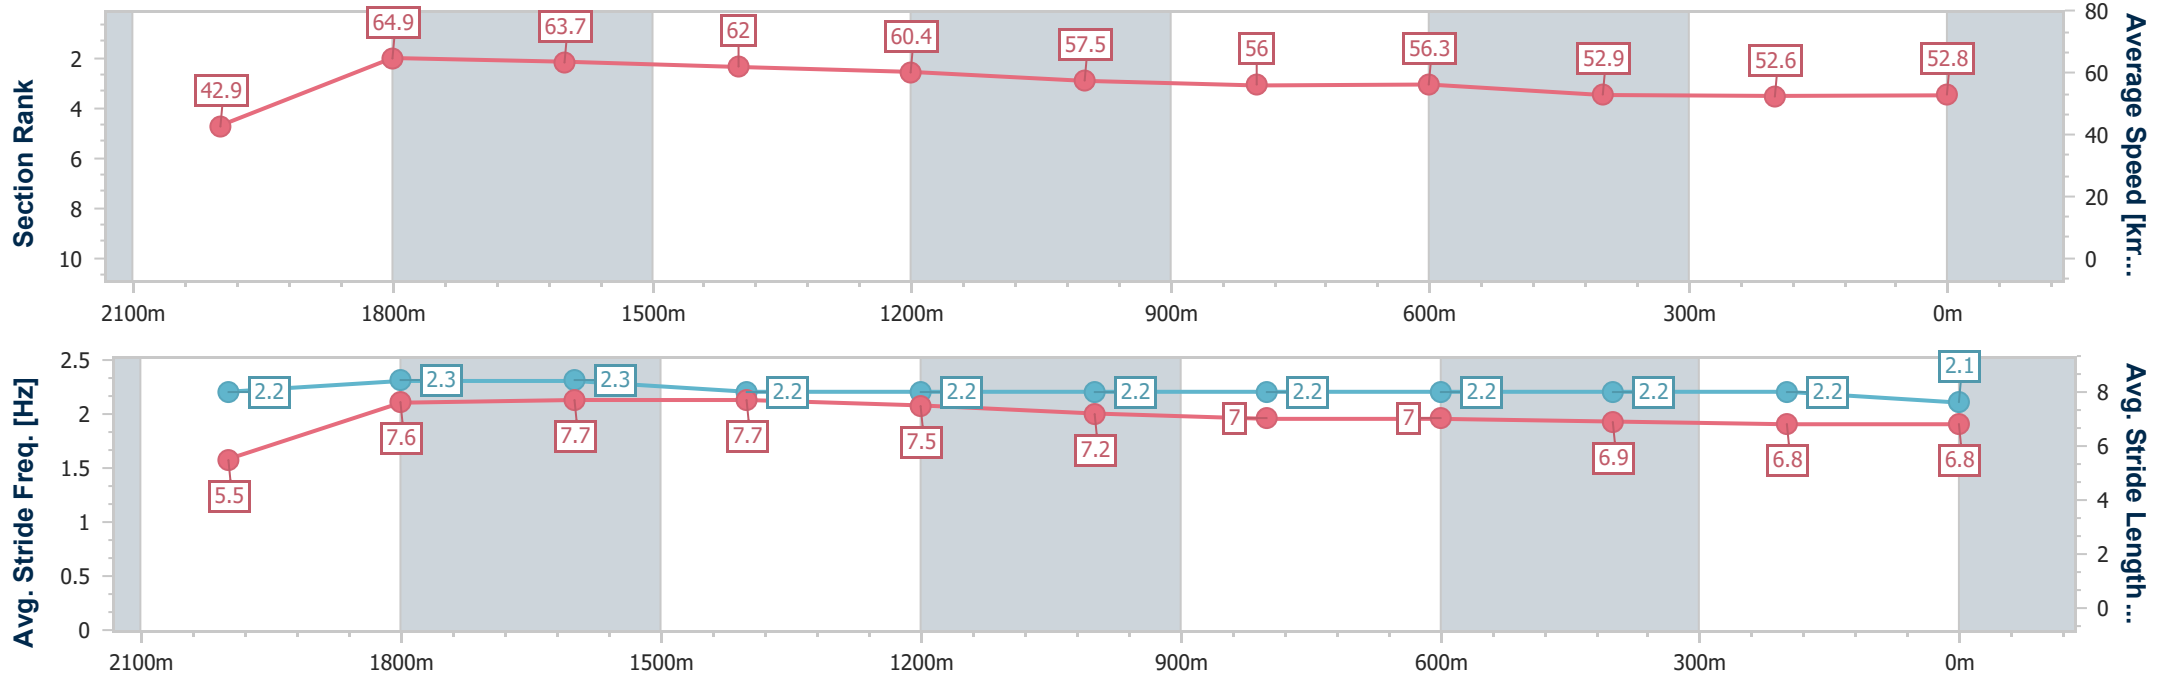

Toowoomba QLD Professional
Race 1: QUEST TOOWOOMBA APARTMENT HOTEL Maiden
Plate - 2150m

15 April 2023 - 16:08

Track Rating: Good 4, Weather: Fine, Rail Position: +5m Entire

Section	Overall	2000m	1800m	1600m	1400m	1200m	1000m	800m	600m	400m	200m
Section Times	2:15.96 [3] (0:12.75)	2:03.21 [4] (0:11.26)	1:51.95 [4] (0:11.26)	1:40.69 [4] (0:11.43)	1:29.26 [4] (0:12.11)	1:17.15 [4] (0:12.55)	1:04.60 [5] (0:12.80)	0:51.80 [4] (0:12.64)	0:39.16 [4] (0:13.21)	0:25.95 [4] (0:13.08)	0:12.87 [3] (0:12.87)
Average Speed [km/h]	42.4	63.8	63.4	63.0	60.1	57.6	56.7	57.3	55.1	55.2	55.8
Top Speed [km/h]	63.1	64.9	64.4	64.2	61.4	59.6	57.4	58.3	57.9	56.7	56.6
Avg. Dist. to Rail [m]	4.6	2.6	2.0	0.7	2.0	2.7	2.4	1.6	1.9	1.5	1.0
Avg. Stride Freq. [Hz]	2.2	2.3	2.3	2.3	2.2	2.2	2.2	2.2	2.2	2.3	2.3
Avg. Stride Length [m]	5.3	7.7	7.5	7.6	7.4	7.2	7.1	7.1	6.8	6.7	6.7

- [] Ranking at each section and finish
- .-.- No data available at this section
- NA No data available

Horse/Jockey Name	Right Light
Final Rank	4
Fastest Section Time (Section)	0:11.07 (2000m)
Top Speed [km/h] (Section)	65.7 (2000m)
Race State	Finished

Toowoomba QLD Professional
Race 1: QUEST TOOWOOMBA APARTMENT HOTEL Maiden
Plate - 2150m

15 April 2023 - 16:08

Track Rating: Good 4, Weather: Fine, Rail Position: +5m Entire

Section	Overall	2000m	1800m	1600m	1400m	1200m	1000m	800m	600m	400m	200m
Section Times	2:18.02 [4] (0:12.59)	2:05.43 [2] (0:11.07)	1:54.36 [2] (0:11.31)	1:43.05 [2] (0:11.69)	1:31.36 [3] (0:12.02)	1:19.34 [3] (0:12.57)	1:06.77 [3] (0:12.90)	0:53.87 [3] (0:12.89)	0:40.98 [5] (0:13.60)	0:27.38 [5] (0:13.78)	0:13.60 [5] (0:13.60)
Average Speed [km/h]	42.9	64.9	63.7	62.0	60.4	57.5	56.0	56.3	52.9	52.6	52.8
Top Speed [km/h]	63.4	65.7	65.0	64.0	61.6	59.3	58.0	58.1	55.0	53.3	53.4
Avg. Dist. to Rail [m]	4.3	0.9	1.0	2.0	1.7	2.3	1.0	2.0	0.5	1.5	0.6
Avg. Stride Freq. [Hz]	2.2	2.3	2.3	2.2	2.2	2.2	2.2	2.2	2.2	2.2	2.1
Avg. Stride Length [m]	5.5	7.6	7.7	7.7	7.5	7.2	7.0	7.0	6.9	6.8	6.8