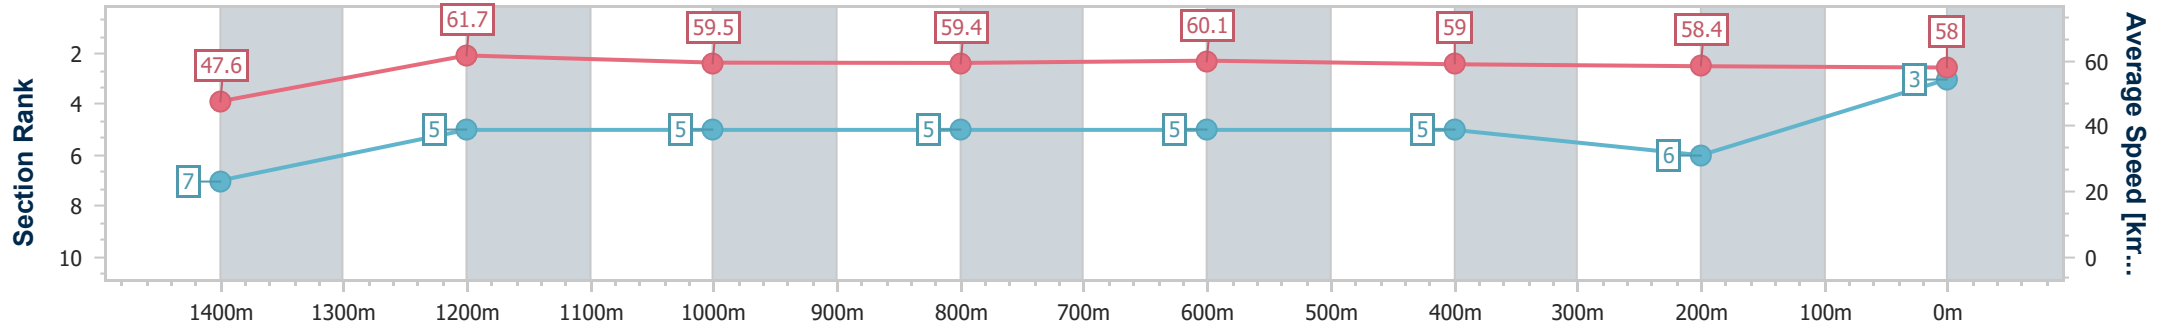

Horse/Jockey Name	Jazz
Final Rank	3
Fastest Section Time (Section)	0:10.58 (Overall)
Top Speed [km/h] (Section)	62.9 (1400m)
Race State	Finished

Aquis Park Gold Coast Poly QLD Professional
Race 5: 1029 HOT TOMATO'S GALEY & EMILY JADE Class 2
Handicap - 1540m

22 April 2023 - 15:30

Track Rating: Synthetic, Weather: Overcast, Rail Position: True

Section	Overall	1400m	1200m	1000m	800m	600m	400m	200m						
Section Times	1:35.72 [3] (0:10.58)	1:25.14 [7] (0:11.66)	1:13.48 [5] (0:12.10)	1:01.38 [5] (0:12.15)	0:49.23 [5] (0:12.05)	0:37.18 [5] (0:12.36)	0:24.82 [5] (0:12.40)	0:12.42 [6] (0:12.42)						
Average Speed [km/h]	47.6	61.7	59.5	59.4	60.1	59.0	58.4	58.0						
Top Speed [km/h]	62.9	62.9	60.2	60.4	60.7	60.6	59.2	59.6						
Avg. Dist. to Rail [m]	0.7	0.8	1.7	1.1	1.1	2.4	4.0	8.3						
Avg. Stride Freq. [Hz]	2.3	2.3	2.2	2.2	2.2	2.2	2.2	2.2						
Avg. Stride Length [m]	5.7	7.6	7.5	7.5	7.5	7.5	7.4	7.3						

- [ ] Ranking at each section and finish
- -.-.- No data available at this section
- NA No data available