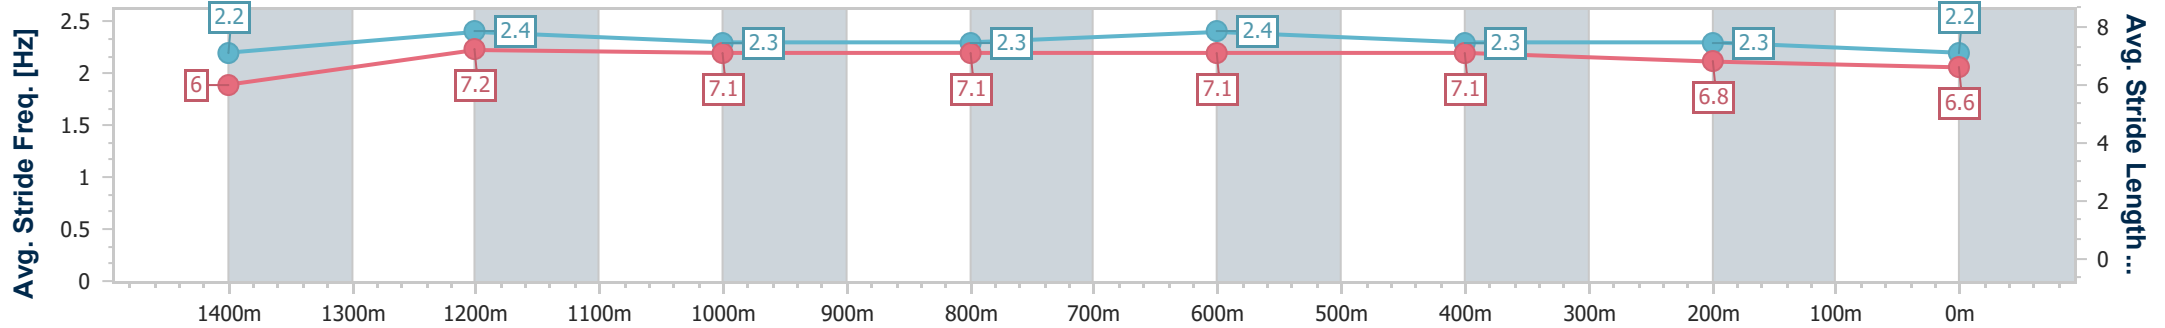

- [] Ranking at each section and finish
- .-.- No data available at this section
- NA No data available

Horse/Jockey Name	Enterprise Electra
Final Rank	8
Fastest Section Time (Section)	0:10.44 (Overall)
Top Speed [km/h] (Section)	63.0 (600m)
Race State	Finished

Aquis Park Gold Coast Poly QLD Professional
 Race 5: 1029 HOT TOMATO'S GALEY & EMILY JADE Class 2
 Handicap - 1540m

22 April 2023 - 15:30

Track Rating: Synthetic, Weather: Overcast, Rail Position: True

Section	Overall	1400m	1200m	1000m	800m	600m	400m	200m
Section Times	1:38.49 [8] (0:10.44)	1:28.05 [5] (0:11.91)	1:16.14 [7] (0:12.28)	1:03.86 [7] (0:12.33)	0:51.53 [8] (0:12.36)	0:39.17 [8] (0:12.44)	0:26.73 [8] (0:12.76)	0:13.97 [8] (0:13.97)
Average Speed [km/h]	48.3	61.1	58.7	59.0	59.9	59.2	56.7	51.5
Top Speed [km/h]	61.8	62.1	60.3	59.8	62.6	63.0	58.5	57.7
Avg. Dist. to Rail [m]	4.5	1.7	3.1	3.5	5.1	5.2	4.0	6.4
Avg. Stride Freq. [Hz]	2.2	2.4	2.3	2.3	2.4	2.3	2.3	2.2
Avg. Stride Length [m]	6.0	7.2	7.1	7.1	7.1	7.1	6.8	6.6

- [] Ranking at each section and finish
- .-.- No data available at this section
- NA No data available