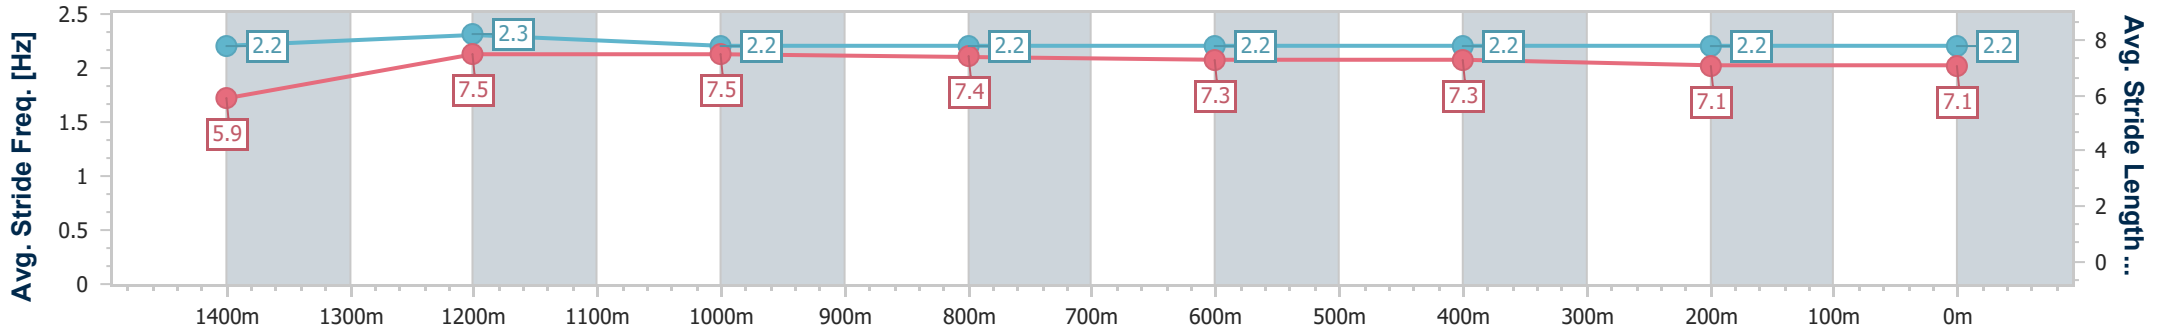

Section	Overall	1400m	1200m	1000m	800m	600m	400m	200m						
Section Times	1:35.84 [5] (0:10.25)	1:25.59 [3] (0:11.89)	1:13.70 [4] (0:12.08)	1:01.62 [4] (0:12.21)	0:49.41 [4] (0:11.94)	0:37.47 [3] (0:12.06)	0:25.41 [2] (0:12.55)	0:12.86 [2] (0:12.86)						
Average Speed [km/h]	49.2	60.5	59.7	59.2	60.6	60.0	57.5	56.1						
Top Speed [km/h]	62.9	62.8	60.8	60.5	63.1	63.1	58.6	56.9						
Avg. Dist. to Rail [m]	2.8	0.3	1.6	1.4	1.4	1.7	1.1	3.0						
Avg. Stride Freq. [Hz]	2.2	2.3	2.2	2.2	2.3	2.3	2.3	2.2						
Avg. Stride Length [m]	6.2	7.3	7.4	7.4	7.4	7.4	7.1	7.0						

- [] Ranking at each section and finish
- .-.- No data available at this section
- NA No data available

Horse/Jockey Name	Waikato
Final Rank	6
Fastest Section Time (Section)	0:10.55 (Overall)
Top Speed [km/h] (Section)	63.0 (1400m)
Race State	Finished

Section	Overall	1400m	1200m	1000m	800m	600m	400m	200m
Section Times	1:36.06 [6] (0:10.55)	1:25.51 [6] (0:11.76)	1:13.75 [6] (0:12.03)	1:01.72 [6] (0:12.29)	0:49.43 [6] (0:12.25)	0:37.18 [7] (0:12.24)	0:24.94 [7] (0:12.38)	0:12.56 [7] (0:12.56)
Average Speed [km/h]	47.8	62.4	59.9	59.1	59.9	60.0	58.7	57.4
Top Speed [km/h]	63.0	63.0	61.3	60.0	61.0	61.4	59.5	59.0
Avg. Dist. to Rail [m]	7.4	2.6	3.9	3.2	3.7	4.3	4.3	8.4
Avg. Stride Freq. [Hz]	2.2	2.3	2.2	2.2	2.2	2.2	2.2	2.2
Avg. Stride Length [m]	5.9	7.5	7.5	7.4	7.3	7.3	7.1	7.1