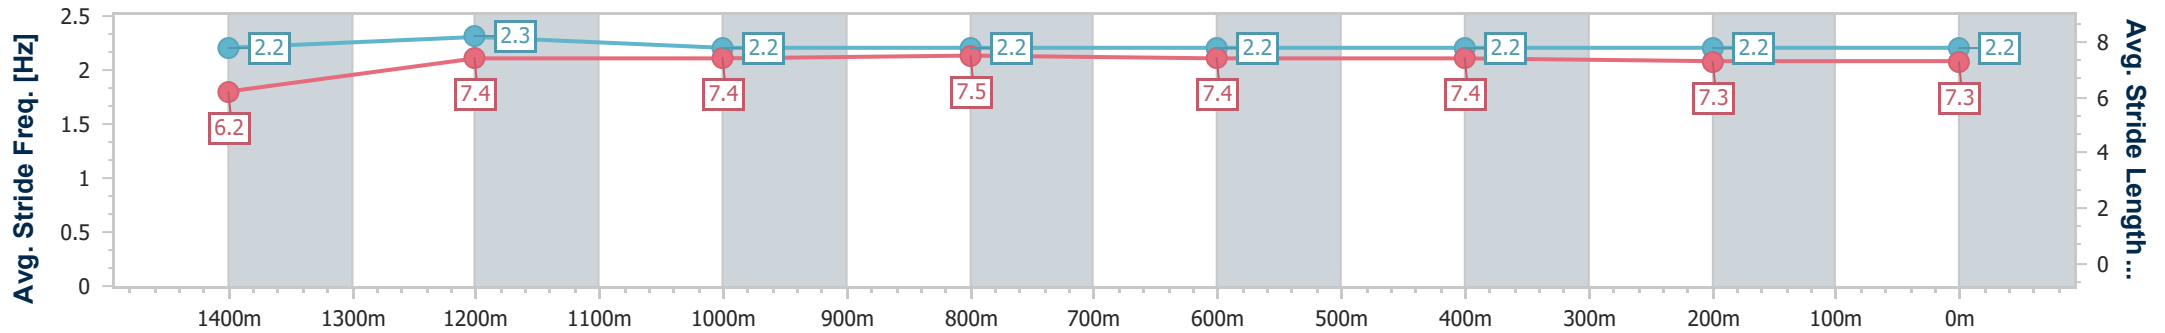

Horse/Jockey Name	Danerock
Final Rank	2
Fastest Section Time (Section)	0:10.25 (Overall)
Top Speed [km/h] (Section)	63.6 (1400m)
Race State	Finished

Aquis Park Gold Coast Poly QLD Professional
Race 5: 1029 HOT TOMATO'S GALEY & EMILY JADE Class 2
Handicap - 1540m
22 April 2023 - 15:30

Track Rating: Synthetic, Weather: Overcast, Rail Position: True

Section	Overall	1400m	1200m	1000m	800m	600m	400m	200m
Section Times	1:35.70 [2] (0:10.25)	1:25.45 [2] (0:11.61)	1:13.84 [1] (0:12.17)	1:01.67 [1] (0:12.20)	0:49.47 [3] (0:12.39)	0:37.08 [4] (0:12.24)	0:24.84 [3] (0:12.33)	0:12.51 [3] (0:12.51)
Average Speed [km/h]	49.2	61.7	59.2	59.1	58.5	58.7	58.3	57.7
Top Speed [km/h]	63.6	63.6	60.5	60.2	60.9	61.0	59.7	59.0
Avg. Dist. to Rail [m]	2.2	0.6	0.9	0.8	1.0	0.7	0.8	2.7
Avg. Stride Freq. [Hz]	2.2	2.3	2.2	2.2	2.2	2.2	2.2	2.2
Avg. Stride Length [m]	6.2	7.4	7.4	7.5	7.4	7.4	7.3	7.3

- [ ] Ranking at each section and finish
- -.-.- No data available at this section
- NA No data available