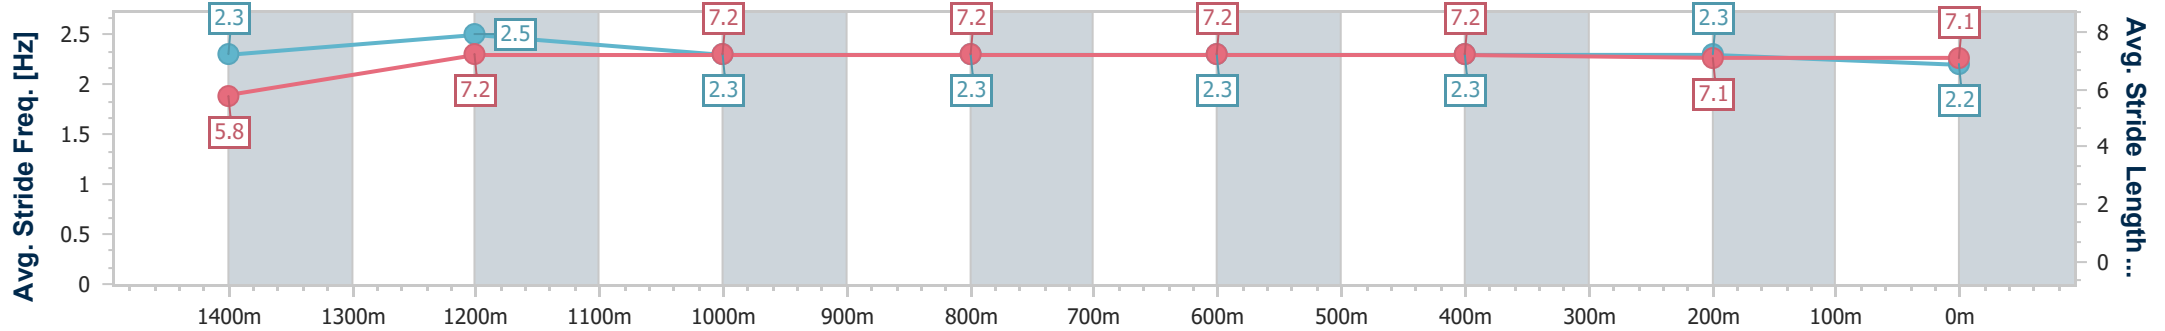

- [] Ranking at each section and finish
- .-.- No data available at this section
- NA No data available

Horse/Jockey Name	Dickensian
Final Rank	4
Fastest Section Time (Section)	0:10.16 (Overall)
Top Speed [km/h] (Section)	64.4 (1400m)
Race State	Finished

Section	Overall	1400m	1200m	1000m	800m	600m	400m	200m
Section Times	1:35.73 [4] (0:10.16)	1:25.57 [1] (0:11.70)	1:13.87 [2] (0:12.13)	1:01.74 [2] (0:12.14)	0:49.60 [2] (0:12.23)	0:37.37 [2] (0:12.41)	0:24.96 [4] (0:12.38)	0:12.58 [4] (0:12.58)
Average Speed [km/h]	49.6	62.8	59.4	59.7	60.1	58.7	58.3	57.5
Top Speed [km/h]	64.3	64.4	60.2	60.7	61.1	61.4	58.8	58.3
Avg. Dist. to Rail [m]	5.4	2.7	2.9	2.6	3.7	2.8	2.1	5.4
Avg. Stride Freq. [Hz]	2.3	2.5	2.3	2.3	2.3	2.3	2.3	2.2
Avg. Stride Length [m]	5.8	7.2	7.2	7.2	7.2	7.2	7.1	7.1