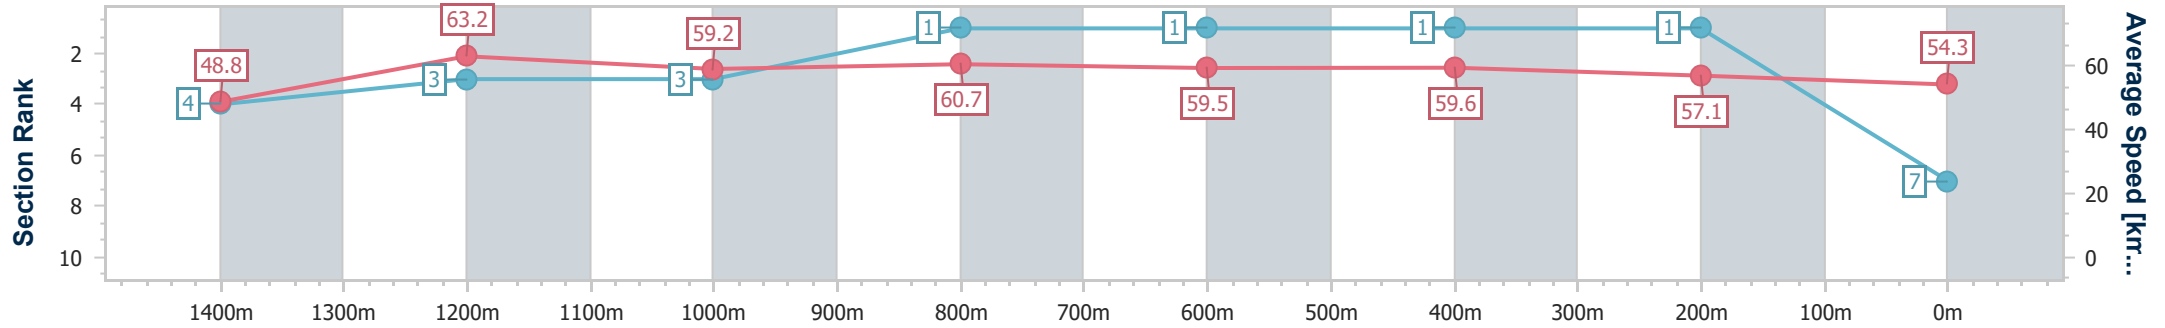

Horse/Jockey Name	King's Contract
Final Rank	7
Fastest Section Time (Section)	0:10.35 (Overall)
Top Speed [km/h] (Section)	65.0 (1400m)
Race State	Finished

Aquis Park Gold Coast Poly QLD Professional
Race 5: 1029 HOT TOMATO'S GALEY & EMILY JADE Class 2
Handicap - 1540m

22 April 2023 - 15:30

Track Rating: Synthetic, Weather: Overcast, Rail Position: True

Section	Overall	1400m	1200m	1000m	800m	600m	400m	200m
Section Times	1:36.33 [7] (0:10.35)	1:25.98 [4] (0:11.55)	1:14.43 [3] (0:12.17)	1:02.26 [3] (0:11.95)	0:50.31 [1] (0:12.27)	0:38.04 [1] (0:12.14)	0:25.90 [1] (0:12.59)	0:13.31 [1] (0:13.31)
Average Speed [km/h]	48.8	63.2	59.2	60.7	59.5	59.6	57.1	54.3
Top Speed [km/h]	64.8	65.0	60.7	62.0	60.9	60.6	58.6	56.1
Avg. Dist. to Rail [m]	7.9	1.9	3.3	3.3	2.5	1.7	1.1	2.7
Avg. Stride Freq. [Hz]	2.3	2.4	2.3	2.3	2.3	2.3	2.3	2.2
Avg. Stride Length [m]	5.8	7.3	7.2	7.3	7.3	7.2	7.0	7.0

- [ ] Ranking at each section and finish
- -.-.- No data available at this section
- NA No data available