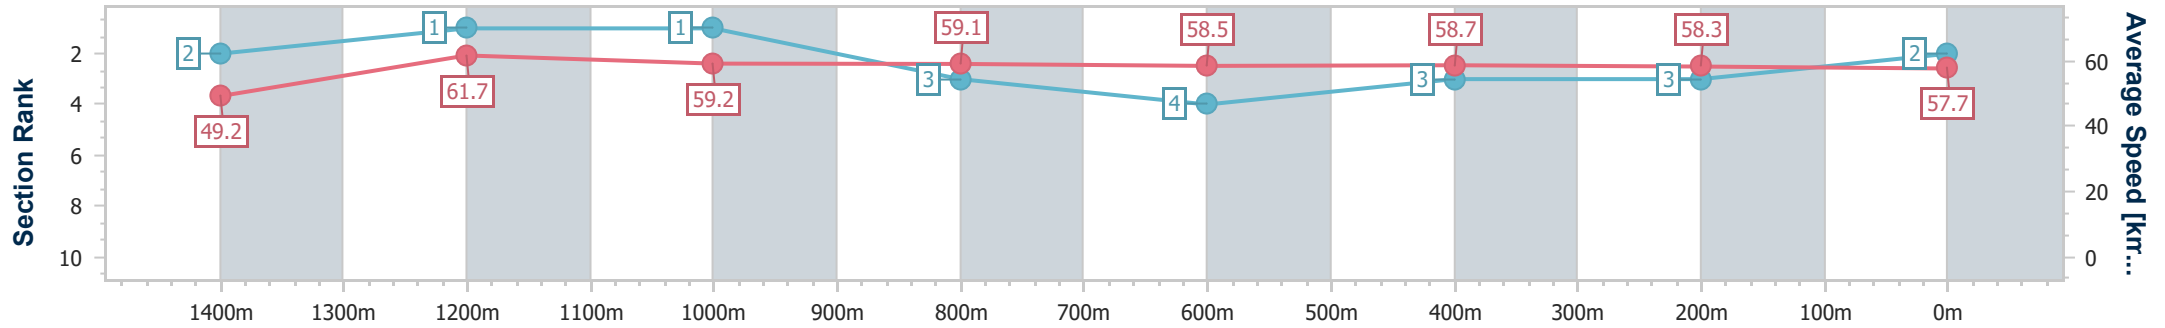

Horse/Jockey Name	Danerock
Final Rank	2
Fastest Section Time (Section)	0:10.25 (Overall)
Top Speed [km/h] (Section)	63.6 (1400m)
Race State	Finished

Aquis Park Gold Coast Poly QLD Professional
Race 5: 1029 HOT TOMATO'S GALEY & EMILY JADE Class 2
Handicap - 1540m
22 April 2023 - 15:30

Track Rating: Synthetic, Weather: Overcast, Rail Position: True

Section	Overall	1400m	1200m	1000m	800m	600m	400m	200m
Section Times	1:35.70 [2] (0:10.25)	1:25.45 [2] (0:11.61)	1:13.84 [1] (0:12.17)	1:01.67 [1] (0:12.20)	0:49.47 [3] (0:12.39)	0:37.08 [4] (0:12.24)	0:24.84 [3] (0:12.33)	0:12.51 [3] (0:12.51)
Average Speed [km/h]	49.2	61.7	59.2	59.1	58.5	58.7	58.3	57.7
Top Speed [km/h]	63.6	63.6	60.5	60.2	60.9	61.0	59.7	59.0
Avg. Dist. to Rail [m]	2.2	0.6	0.9	0.8	1.0	0.7	0.8	2.7
Avg. Stride Freq. [Hz]	2.2	2.3	2.2	2.2	2.2	2.2	2.2	2.2
Avg. Stride Length [m]	6.2	7.4	7.4	7.5	7.4	7.4	7.3	7.3

- [ ] Ranking at each section and finish
- -.-.- No data available at this section
- NA No data available