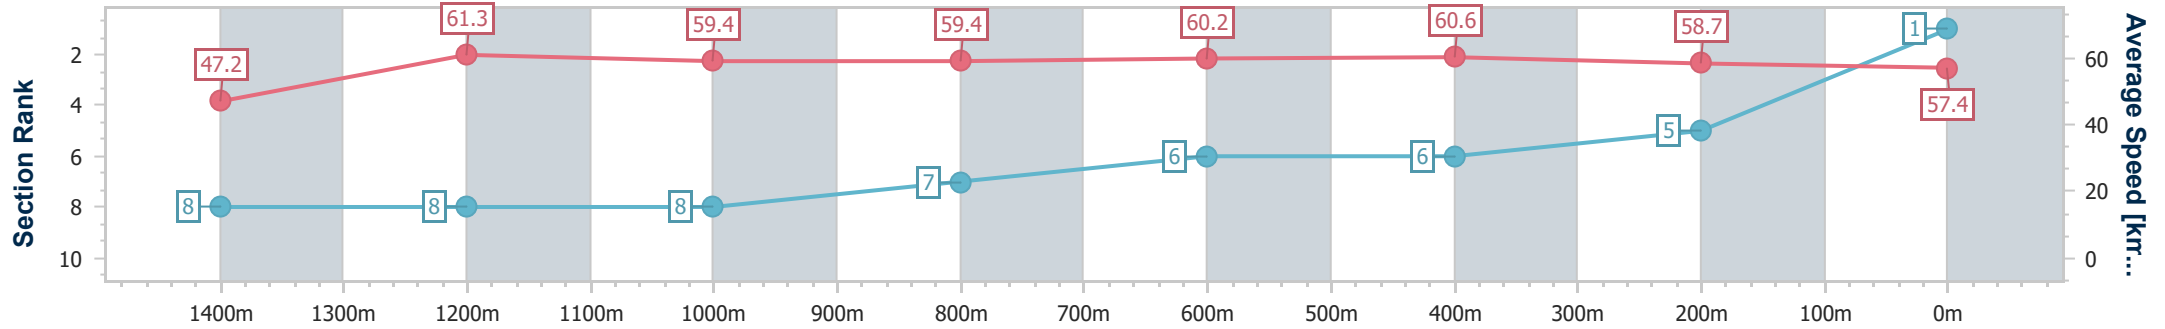

Track Rating: Synthetic, Weather: Overcast, Rail Position: True

Section	Overall	1400m	1200m	1000m	800m	600m	400m	200m
Section Times	1:35.69 [1] (0:10.69)	1:25.00 [8] (0:11.77)	1:13.23 [8] (0:12.14)	1:01.09 [8] (0:12.17)	0:48.92 [7] (0:12.03)	0:36.89 [6] (0:12.01)	0:24.88 [6] (0:12.29)	0:12.59 [5] (0:12.59)
Average Speed [km/h]	47.2	61.3	59.4	59.4	60.2	60.6	58.7	57.4
Top Speed [km/h]	60.5	62.7	60.9	60.0	61.8	62.2	60.1	58.1
Avg. Dist. to Rail [m]	5.9	0.5	1.4	1.5	1.1	2.5	2.0	6.3
Avg. Stride Freq. [Hz]	2.1	2.3	2.3	2.3	2.3	2.4	2.3	2.3
Avg. Stride Length [m]	6.0	7.3	7.2	7.3	7.2	7.1	6.9	6.9