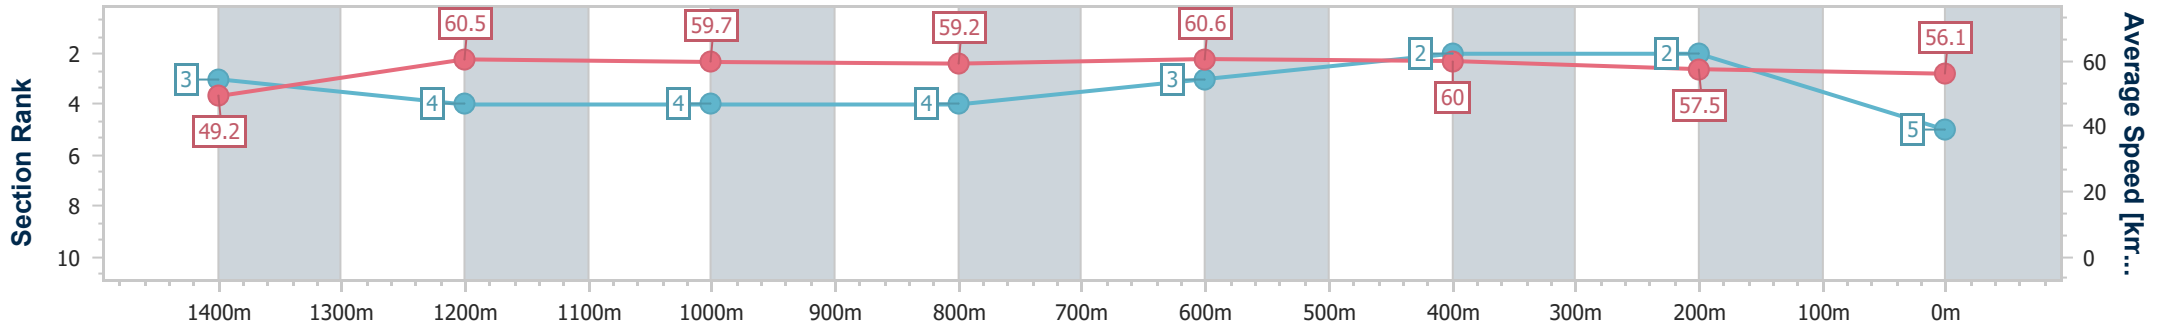

Horse/Jockey Name	Foxy Baroness
Final Rank	5
Fastest Section Time (Section)	0:10.25 (Overall)
Top Speed [km/h] (Section)	63.1 (800m)
Race State	Finished

Aquis Park Gold Coast Poly QLD Professional
Race 5: 1029 HOT TOMATO'S GALEY & EMILY JADE Class 2
Handicap - 1540m
22 April 2023 - 15:30

Track Rating: Synthetic, Weather: Overcast, Rail Position: True

Section	Overall	1400m	1200m	1000m	800m	600m	400m	200m						
Section Times	1:35.84 [5] (0:10.25)	1:25.59 [3] (0:11.89)	1:13.70 [4] (0:12.08)	1:01.62 [4] (0:12.21)	0:49.41 [4] (0:11.94)	0:37.47 [3] (0:12.06)	0:25.41 [2] (0:12.55)	0:12.86 [2] (0:12.86)						
Average Speed [km/h]	49.2	60.5	59.7	59.2	60.6	60.0	57.5	56.1						
Top Speed [km/h]	62.9	62.8	60.8	60.5	63.1	63.1	58.6	56.9						
Avg. Dist. to Rail [m]	2.8	0.3	1.6	1.4	1.4	1.7	1.1	3.0						
Avg. Stride Freq. [Hz]	2.2	2.3	2.2	2.2	2.3	2.3	2.3	2.2						
Avg. Stride Length [m]	6.2	7.3	7.4	7.4	7.4	7.4	7.1	7.0						

- [ ] Ranking at each section and finish
- -.-.- No data available at this section
- NA No data available