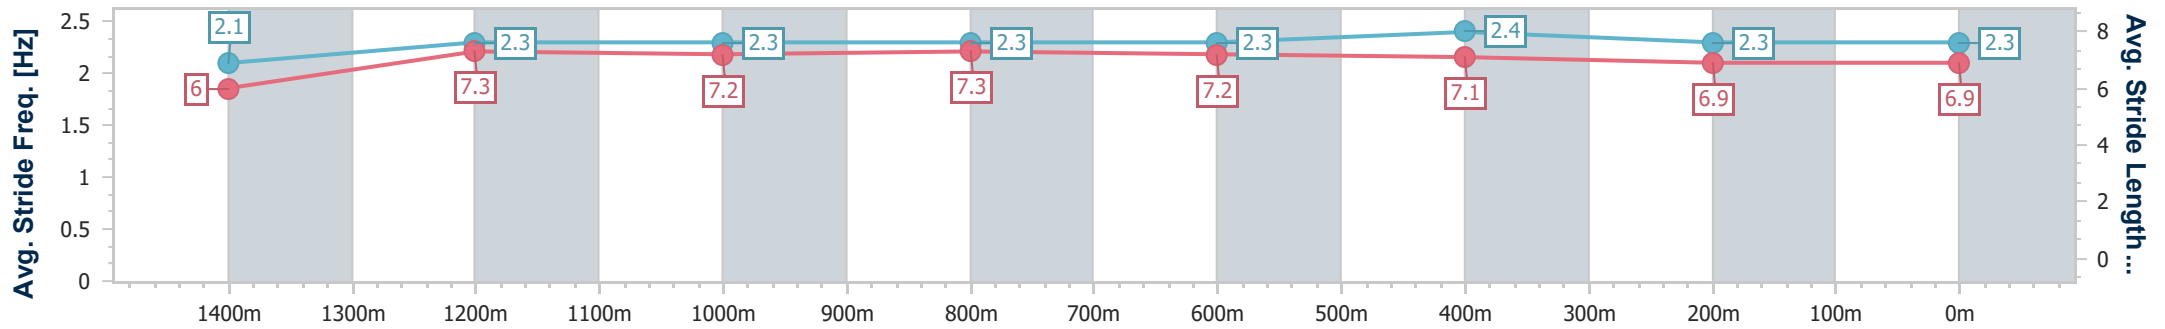

Track Rating: Synthetic, Weather: Overcast, Rail Position: True

Section	Overall	1400m	1200m	1000m	800m	600m	400m	200m
Section Times	1:35.69 [1] (0:10.69)	1:25.00 [8] (0:11.77)	1:13.23 [8] (0:12.14)	1:01.09 [8] (0:12.17)	0:48.92 [7] (0:12.03)	0:36.89 [6] (0:12.01)	0:24.88 [6] (0:12.29)	0:12.59 [5] (0:12.59)
Average Speed [km/h]	47.2	61.3	59.4	59.4	60.2	60.6	58.7	57.4
Top Speed [km/h]	60.5	62.7	60.9	60.0	61.8	62.2	60.1	58.1
Avg. Dist. to Rail [m]	5.9	0.5	1.4	1.5	1.1	2.5	2.0	6.3
Avg. Stride Freq. [Hz]	2.1	2.3	2.3	2.3	2.3	2.4	2.3	2.3
Avg. Stride Length [m]	6.0	7.3	7.2	7.3	7.2	7.1	6.9	6.9