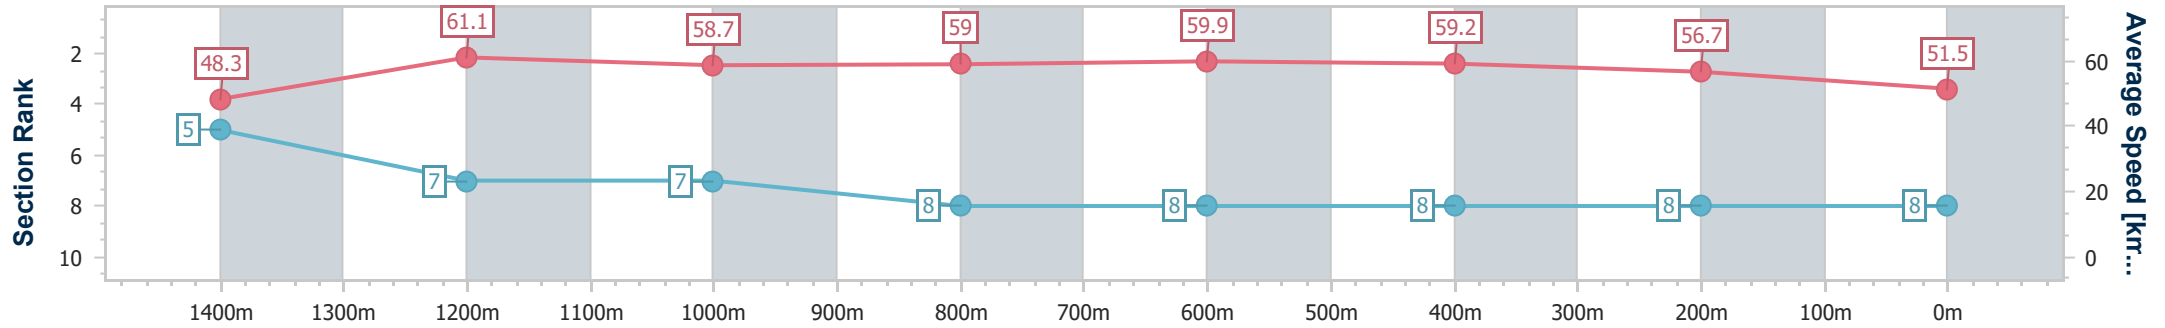

Horse/Jockey Name	Enterprise Electra
Final Rank	8
Fastest Section Time (Section)	0:10.44 (Overall)
Top Speed [km/h] (Section)	63.0 (600m)
Race State	Finished

Aquis Park Gold Coast Poly QLD Professional
Race 5: 1029 HOT TOMATO'S GALEY & EMILY JADE Class 2
Handicap - 1540m

22 April 2023 - 15:30

Track Rating: Synthetic, Weather: Overcast, Rail Position: True

Section	Overall	1400m	1200m	1000m	800m	600m	400m	200m
Section Times	1:38.49 [8] (0:10.44)	1:28.05 [5] (0:11.91)	1:16.14 [7] (0:12.28)	1:03.86 [7] (0:12.33)	0:51.53 [8] (0:12.36)	0:39.17 [8] (0:12.44)	0:26.73 [8] (0:12.76)	0:13.97 [8] (0:13.97)
Average Speed [km/h]	48.3	61.1	58.7	59.0	59.9	59.2	56.7	51.5
Top Speed [km/h]	61.8	62.1	60.3	59.8	62.6	63.0	58.5	57.7
Avg. Dist. to Rail [m]	4.5	1.7	3.1	3.5	5.1	5.2	4.0	6.4
Avg. Stride Freq. [Hz]	2.2	2.4	2.3	2.3	2.4	2.3	2.3	2.2
Avg. Stride Length [m]	6.0	7.2	7.1	7.1	7.1	7.1	6.8	6.6

- [ ] Ranking at each section and finish
- -.-.- No data available at this section
- NA No data available