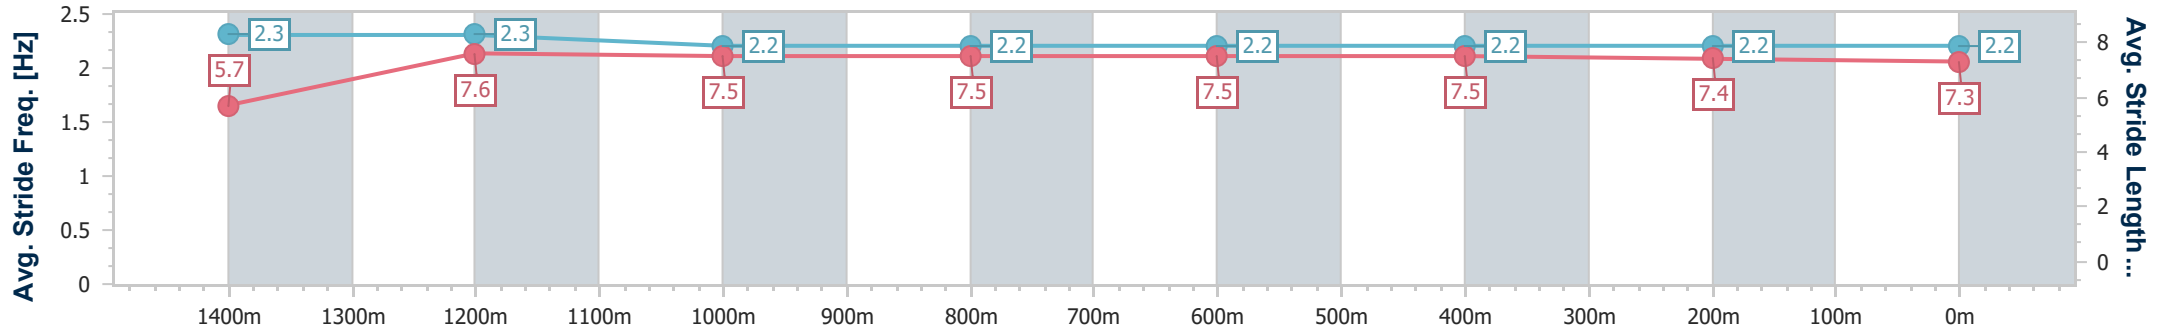

Horse/Jockey Name	Jazz
Final Rank	3
Fastest Section Time (Section)	0:10.58 (Overall)
Top Speed [km/h] (Section)	62.9 (1400m)
Race State	Finished

Aquis Park Gold Coast Poly QLD Professional
Race 5: 1029 HOT TOMATO'S GALEY & EMILY JADE Class 2
Handicap - 1540m

22 April 2023 - 15:30

Track Rating: Synthetic, Weather: Overcast, Rail Position: True

Section	Overall	1400m	1200m	1000m	800m	600m	400m	200m						
Section Times	1:35.72 [3] (0:10.58)	1:25.14 [7] (0:11.66)	1:13.48 [5] (0:12.10)	1:01.38 [5] (0:12.15)	0:49.23 [5] (0:12.05)	0:37.18 [5] (0:12.36)	0:24.82 [5] (0:12.40)	0:12.42 [6] (0:12.42)						
Average Speed [km/h]	47.6	61.7	59.5	59.4	60.1	59.0	58.4	58.0						
Top Speed [km/h]	62.9	62.9	60.2	60.4	60.7	60.6	59.2	59.6						
Avg. Dist. to Rail [m]	0.7	0.8	1.7	1.1	1.1	2.4	4.0	8.3						
Avg. Stride Freq. [Hz]	2.3	2.3	2.2	2.2	2.2	2.2	2.2	2.2						
Avg. Stride Length [m]	5.7	7.6	7.5	7.5	7.5	7.5	7.4	7.3						

- [ ] Ranking at each section and finish
- -.-.- No data available at this section
- NA No data available