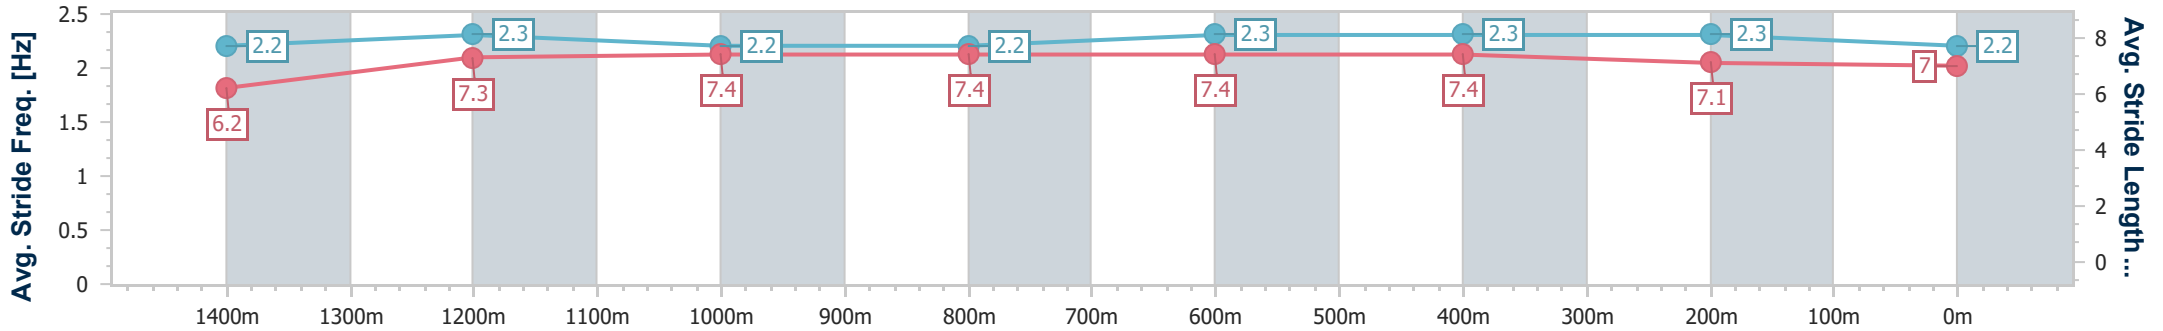

Section	Overall	1400m	1200m	1000m	800m	600m	400m	200m
Section Times	1:35.73 [4] (0:10.16)	1:25.57 [1] (0:11.70)	1:13.87 [2] (0:12.13)	1:01.74 [2] (0:12.14)	0:49.60 [2] (0:12.23)	0:37.37 [2] (0:12.41)	0:24.96 [4] (0:12.38)	0:12.58 [4] (0:12.58)
Average Speed [km/h]	49.6	62.8	59.4	59.7	60.1	58.7	58.3	57.5
Top Speed [km/h]	64.3	64.4	60.2	60.7	61.1	61.4	58.8	58.3
Avg. Dist. to Rail [m]	5.4	2.7	2.9	2.6	3.7	2.8	2.1	5.4
Avg. Stride Freq. [Hz]	2.3	2.5	2.3	2.3	2.3	2.3	2.3	2.2
Avg. Stride Length [m]	5.8	7.2	7.2	7.2	7.2	7.2	7.1	7.1

- [] Ranking at each section and finish
- .-.- No data available at this section
- NA No data available

Horse/Jockey Name	Foxy Baroness
Final Rank	5
Fastest Section Time (Section)	0:10.25 (Overall)
Top Speed [km/h] (Section)	63.1 (800m)
Race State	Finished

Section	Overall	1400m	1200m	1000m	800m	600m	400m	200m						
Section Times	1:35.84 [5] (0:10.25)	1:25.59 [3] (0:11.89)	1:13.70 [4] (0:12.08)	1:01.62 [4] (0:12.21)	0:49.41 [4] (0:11.94)	0:37.47 [3] (0:12.06)	0:25.41 [2] (0:12.55)	0:12.86 [2] (0:12.86)						
Average Speed [km/h]	49.2	60.5	59.7	59.2	60.6	60.0	57.5	56.1						
Top Speed [km/h]	62.9	62.8	60.8	60.5	63.1	63.1	58.6	56.9						
Avg. Dist. to Rail [m]	2.8	0.3	1.6	1.4	1.4	1.7	1.1	3.0						
Avg. Stride Freq. [Hz]	2.2	2.3	2.2	2.2	2.3	2.3	2.3	2.2						
Avg. Stride Length [m]	6.2	7.3	7.4	7.4	7.4	7.4	7.1	7.0						