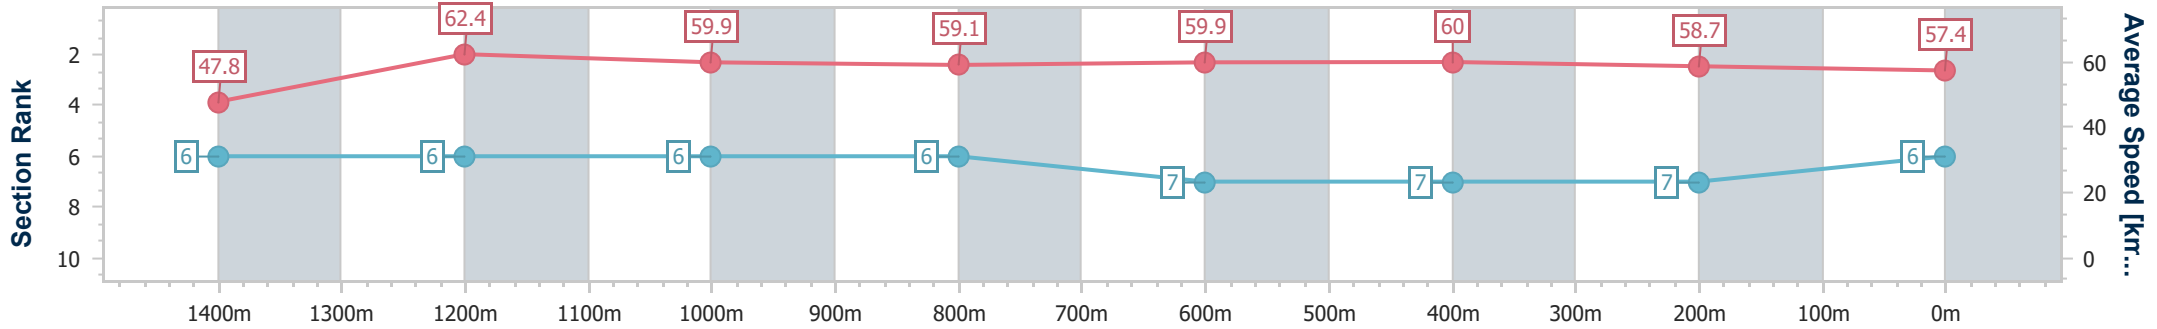

Horse/Jockey Name	Waikato
Final Rank	6
Fastest Section Time (Section)	0:10.55 (Overall)
Top Speed [km/h] (Section)	63.0 (1400m)
Race State	Finished

Aquis Park Gold Coast Poly QLD Professional
Race 5: 1029 HOT TOMATO'S GALEY & EMILY JADE Class 2
Handicap - 1540m
22 April 2023 - 15:30

Track Rating: Synthetic, Weather: Overcast, Rail Position: True

Section	Overall	1400m	1200m	1000m	800m	600m	400m	200m
Section Times	1:36.06 [6] (0:10.55)	1:25.51 [6] (0:11.76)	1:13.75 [6] (0:12.03)	1:01.72 [6] (0:12.29)	0:49.43 [6] (0:12.25)	0:37.18 [7] (0:12.24)	0:24.94 [7] (0:12.38)	0:12.56 [7] (0:12.56)
Average Speed [km/h]	47.8	62.4	59.9	59.1	59.9	60.0	58.7	57.4
Top Speed [km/h]	63.0	63.0	61.3	60.0	61.0	61.4	59.5	59.0
Avg. Dist. to Rail [m]	7.4	2.6	3.9	3.2	3.7	4.3	4.3	8.4
Avg. Stride Freq. [Hz]	2.2	2.3	2.2	2.2	2.2	2.2	2.2	2.2
Avg. Stride Length [m]	5.9	7.5	7.5	7.4	7.3	7.3	7.1	7.1

- [ ] Ranking at each section and finish
- -.-.- No data available at this section
- NA No data available