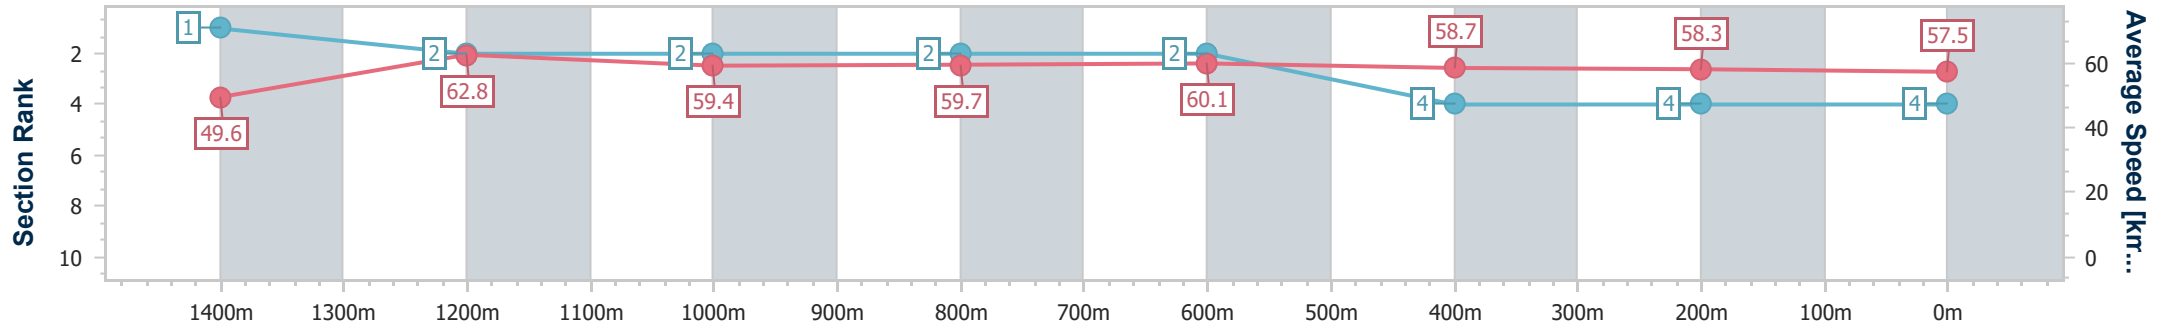

Horse/Jockey Name	Dickensian
Final Rank	4
Fastest Section Time (Section)	0:10.16 (Overall)
Top Speed [km/h] (Section)	64.4 (1400m)
Race State	Finished

Aquis Park Gold Coast Poly QLD Professional
Race 5: 1029 HOT TOMATO'S GALEY & EMILY JADE Class 2
Handicap - 1540m
22 April 2023 - 15:30

Track Rating: Synthetic, Weather: Overcast, Rail Position: True

Section	Overall	1400m	1200m	1000m	800m	600m	400m	200m
Section Times	1:35.73 [4] (0:10.16)	1:25.57 [1] (0:11.70)	1:13.87 [2] (0:12.13)	1:01.74 [2] (0:12.14)	0:49.60 [2] (0:12.23)	0:37.37 [2] (0:12.41)	0:24.96 [4] (0:12.38)	0:12.58 [4] (0:12.58)
Average Speed [km/h]	49.6	62.8	59.4	59.7	60.1	58.7	58.3	57.5
Top Speed [km/h]	64.3	64.4	60.2	60.7	61.1	61.4	58.8	58.3
Avg. Dist. to Rail [m]	5.4	2.7	2.9	2.6	3.7	2.8	2.1	5.4
Avg. Stride Freq. [Hz]	2.3	2.5	2.3	2.3	2.3	2.3	2.3	2.2
Avg. Stride Length [m]	5.8	7.2	7.2	7.2	7.2	7.2	7.1	7.1

- [ ] Ranking at each section and finish
- -.-.- No data available at this section
- NA No data available