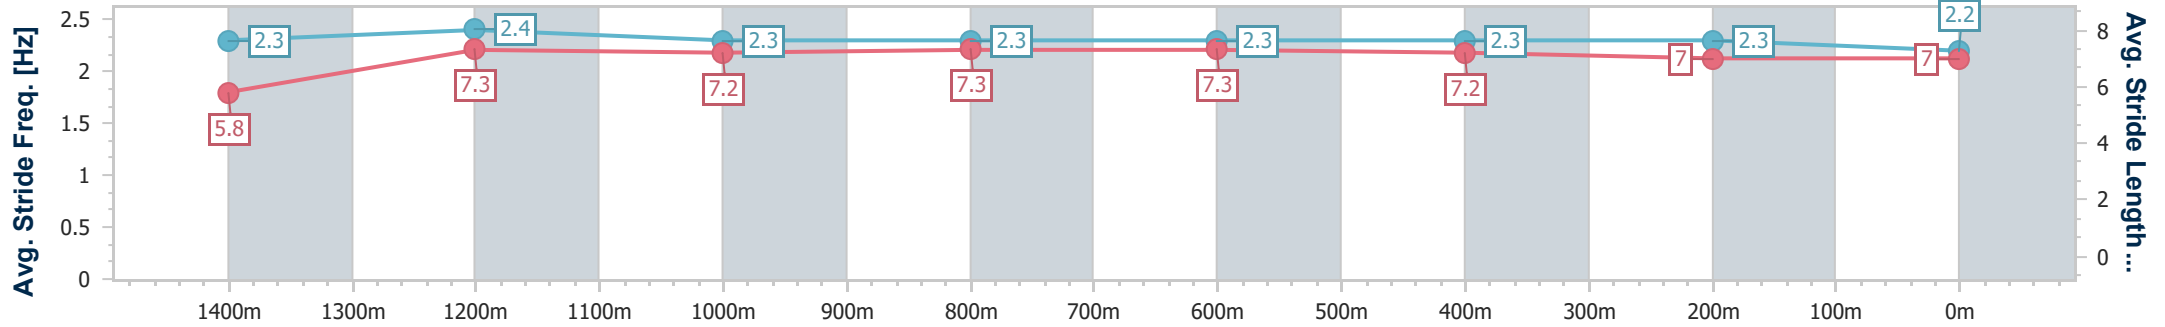

Section	Overall	1400m	1200m	1000m	800m	600m	400m	200m
Section Times	1:36.06 [6] (0:10.55)	1:25.51 [6] (0:11.76)	1:13.75 [6] (0:12.03)	1:01.72 [6] (0:12.29)	0:49.43 [6] (0:12.25)	0:37.18 [7] (0:12.24)	0:24.94 [7] (0:12.38)	0:12.56 [7] (0:12.56)
Average Speed [km/h]	47.8	62.4	59.9	59.1	59.9	60.0	58.7	57.4
Top Speed [km/h]	63.0	63.0	61.3	60.0	61.0	61.4	59.5	59.0
Avg. Dist. to Rail [m]	7.4	2.6	3.9	3.2	3.7	4.3	4.3	8.4
Avg. Stride Freq. [Hz]	2.2	2.3	2.2	2.2	2.2	2.2	2.2	2.2
Avg. Stride Length [m]	5.9	7.5	7.5	7.4	7.3	7.3	7.1	7.1

- [] Ranking at each section and finish
- .-.- No data available at this section
- NA No data available

Horse/Jockey Name	King's Contract
Final Rank	7
Fastest Section Time (Section)	0:10.35 (Overall)
Top Speed [km/h] (Section)	65.0 (1400m)
Race State	Finished

Aquis Park Gold Coast Poly QLD Professional
 Race 5: 1029 HOT TOMATO'S GALEY & EMILY JADE Class 2
 Handicap - 1540m

22 April 2023 - 15:30

Track Rating: Synthetic, Weather: Overcast, Rail Position: True

Section	Overall	1400m	1200m	1000m	800m	600m	400m	200m
Section Times	1:36.33 [7] (0:10.35)	1:25.98 [4] (0:11.55)	1:14.43 [3] (0:12.17)	1:02.26 [3] (0:11.95)	0:50.31 [1] (0:12.27)	0:38.04 [1] (0:12.14)	0:25.90 [1] (0:12.59)	0:13.31 [1] (0:13.31)
Average Speed [km/h]	48.8	63.2	59.2	60.7	59.5	59.6	57.1	54.3
Top Speed [km/h]	64.8	65.0	60.7	62.0	60.9	60.6	58.6	56.1
Avg. Dist. to Rail [m]	7.9	1.9	3.3	3.3	2.5	1.7	1.1	2.7
Avg. Stride Freq. [Hz]	2.3	2.4	2.3	2.3	2.3	2.3	2.3	2.2
Avg. Stride Length [m]	5.8	7.3	7.2	7.3	7.3	7.2	7.0	7.0