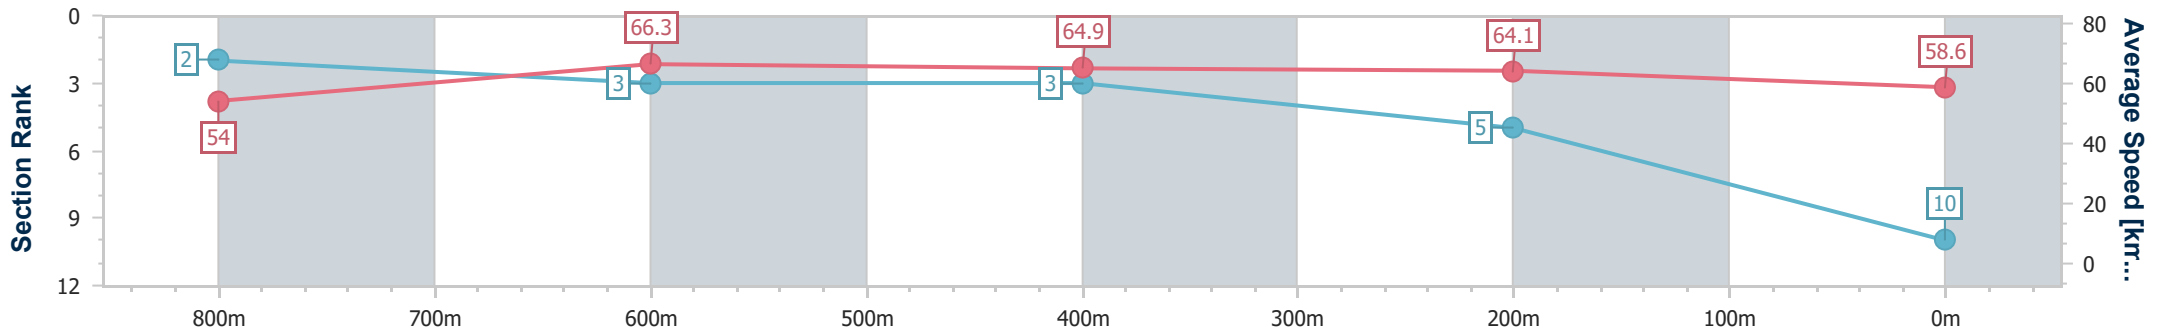

- [] Ranking at each section and finish
- .-.- No data available at this section
- NA No data available

Horse/Jockey Name	Gerrymander
Final Rank	10
Fastest Section Time (Section)	0:11.03 (800m)
Top Speed [km/h] (Section)	67.4 (Overall)
Race State	Finished

Sunshine Coast QLD Professional
 Race 4: PARKLANDS TAVERN QTIS Three-Year-Old Maiden Handicap - 1000m
 23 April 2023 - 13:39

Track Rating: Good 4, Weather: Fine, Rail Position: + 10m Entire

Section	Overall	800m	600m	400m	200m
Section Times	0:59.10 [10] (0:13.33)	0:45.77 [2] (0:11.03)	0:34.74 [3] (0:11.23)	0:23.51 [3] (0:11.23)	0:12.28 [5] (0:12.28)
Average Speed [km/h]	54.0	66.3	64.9	64.1	58.6
Top Speed [km/h]	67.4	67.2	67.1	65.1	62.5
Avg. Dist. to Rail [m]	5.6	3.6	2.1	1.9	2.9
Avg. Stride Freq. [Hz]	2.4	2.4	2.4	2.4	2.3
Avg. Stride Length [m]	6.3	7.5	7.3	7.3	7.1