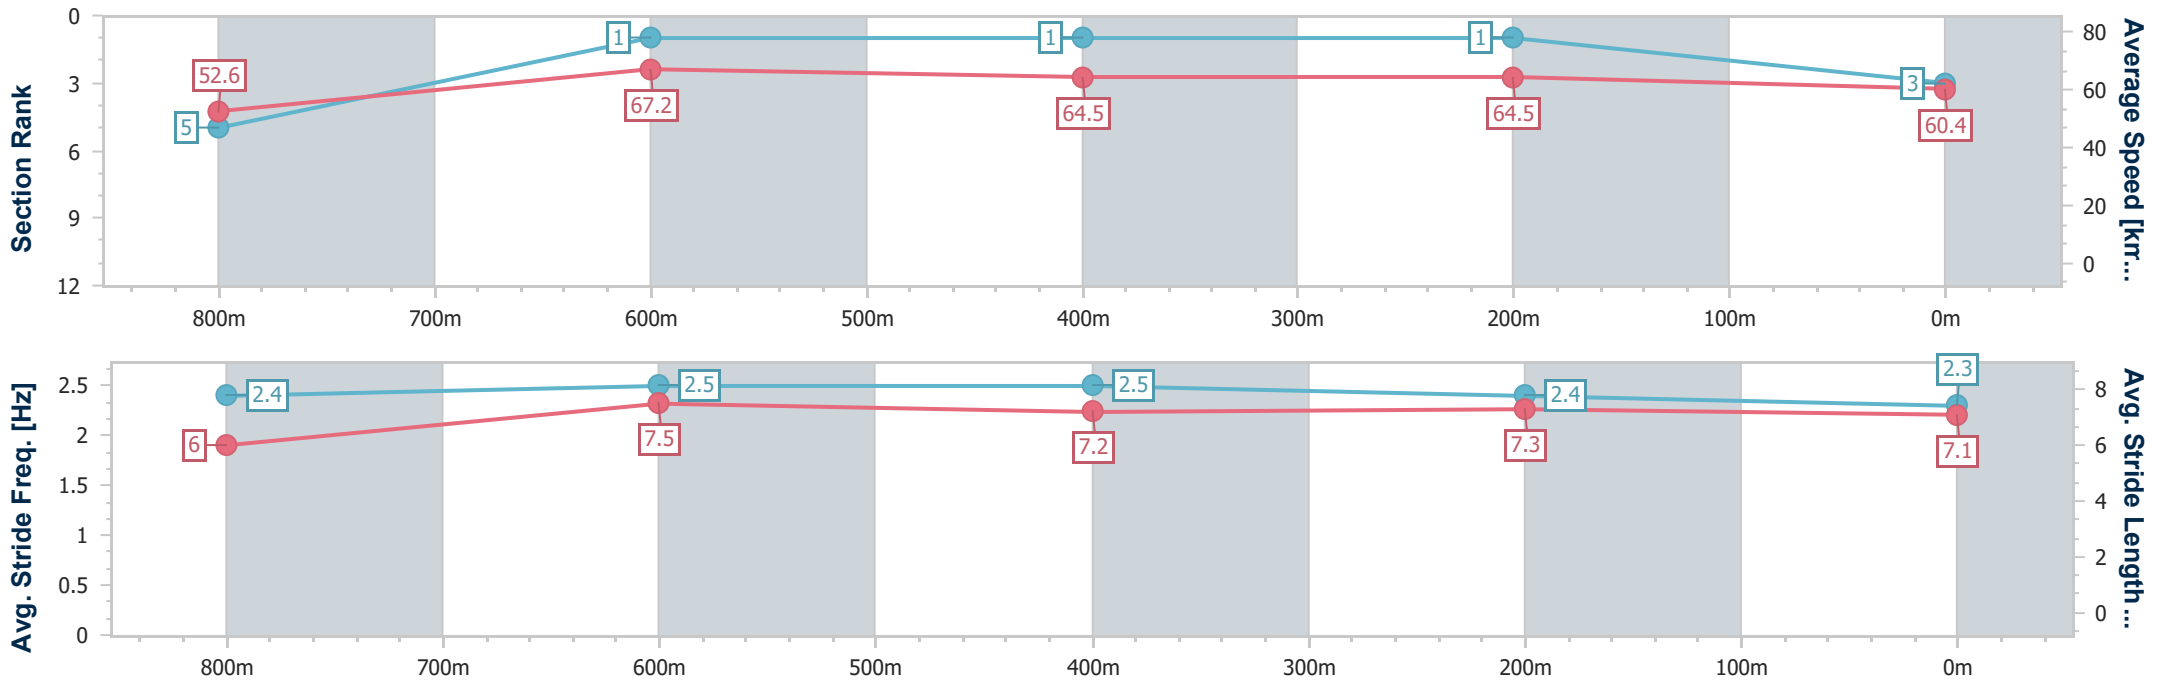

Horse/Jockey Name	Ma's Epic
Final Rank	3
Fastest Section Time (Section)	0:10.57 (800m)
Top Speed [km/h] (Section)	70.5 (Overall)
Race State	Finished

Sunshine Coast QLD Professional
Race 4: PARKLANDS TAVERN QTIS Three-Year-Old Maiden
Handicap - 1000m
23 April 2023 - 13:39

Track Rating: Good 4, Weather: Fine, Rail Position: + 10m Entire

Section	Overall	800m	600m	400m	200m
Section Times	0:58.62 [3] (0:13.70)	0:44.92 [5] (0:10.57)	0:34.35 [1] (0:11.24)	0:23.11 [1] (0:11.17)	0:11.94 [1] (0:11.94)
Average Speed [km/h]	52.6	67.2	64.5	64.5	60.4
Top Speed [km/h]	70.5	68.2	66.2	65.9	63.0
Avg. Dist. to Rail [m]	2.6	3.4	2.2	3.4	0.9
Avg. Stride Freq. [Hz]	2.4	2.5	2.5	2.4	2.3
Avg. Stride Length [m]	6.0	7.5	7.2	7.3	7.1

- [ ] Ranking at each section and finish
- -.-.- No data available at this section
- NA No data available