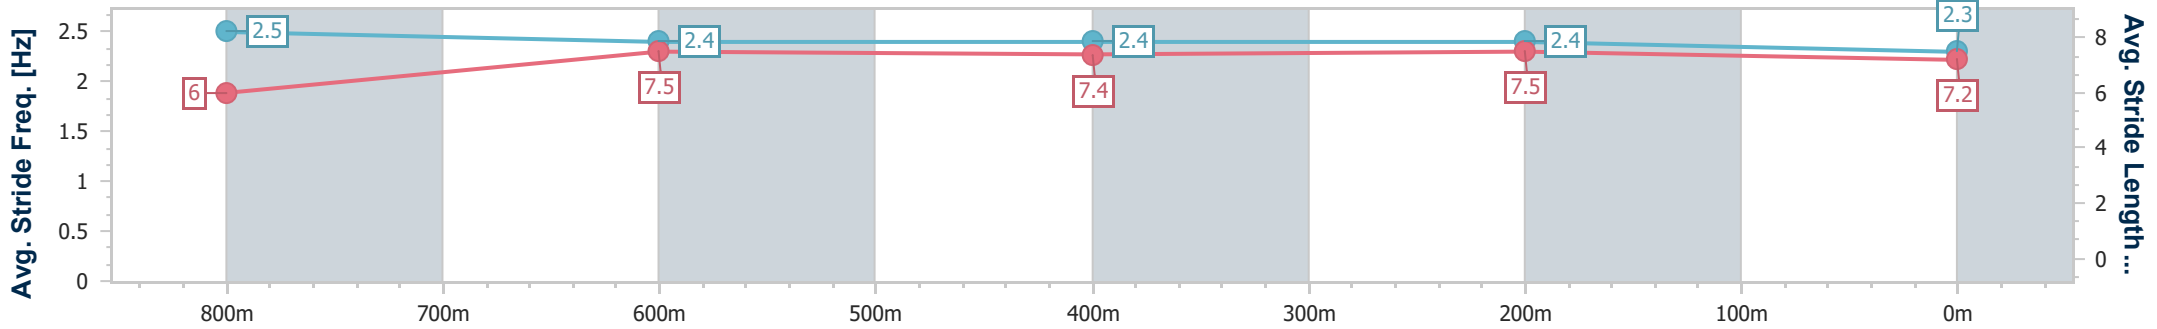

Horse/Jockey Name	Ready To Boom
Final Rank	5
Fastest Section Time (Section)	0:10.99 (800m)
Top Speed [km/h] (Section)	68.5 (800m)
Race State	Finished

Sunshine Coast QLD Professional
Race 4: PARKLANDS TAVERN QTIS Three-Year-Old Maiden Handicap - 1000m
23 April 2023 - 13:39

Track Rating: Good 4, Weather: Fine, Rail Position: + 10m Entire

Section	Overall	800m	600m	400m	200m
Section Times	0:58.73 [5] (0:13.49)	0:45.24 [3] (0:10.99)	0:34.25 [4] (0:11.25)	0:23.00 [6] (0:11.16)	0:11.84 [7] (0:11.84)
Average Speed [km/h]	53.4	66.2	64.6	64.5	60.8
Top Speed [km/h]	68.4	68.5	65.7	65.1	63.6
Avg. Dist. to Rail [m]	2.6	2.8	1.4	0.7	0.2
Avg. Stride Freq. [Hz]	2.5	2.4	2.4	2.4	2.3
Avg. Stride Length [m]	6.0	7.5	7.4	7.5	7.2

- [ ] Ranking at each section and finish
- -.-.- No data available at this section
- NA No data available