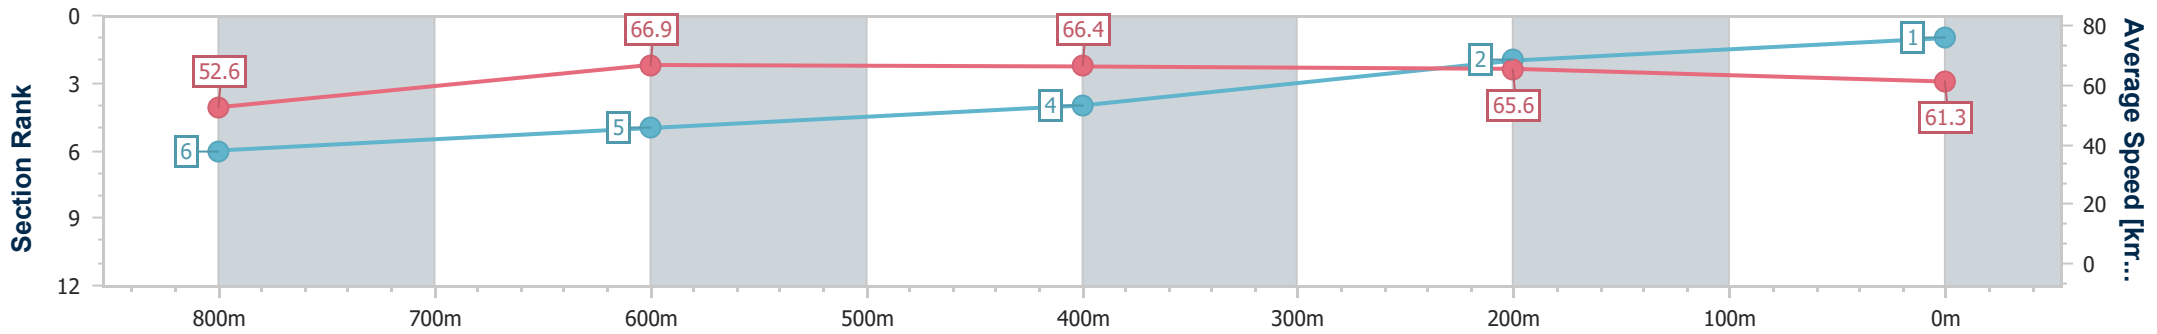

Horse/Jockey Name	Zoumeteor
Final Rank	1
Fastest Section Time (Section)	0:10.87 (800m)
Top Speed [km/h] (Section)	68.4 (Overall)
Race State	Finished

Sunshine Coast QLD Professional
Race 4: PARKLANDS TAVERN QTIS Three-Year-Old Maiden Handicap - 1000m
23 April 2023 - 13:39

Track Rating: Good 4, Weather: Fine, Rail Position: + 10m Entire

Section	Overall	800m	600m	400m	200m
Section Times	0:58.40 [1] (0:13.70)	0:44.70 [6] (0:10.87)	0:33.83 [5] (0:11.09)	0:22.74 [4] (0:11.00)	0:11.74 [2] (0:11.74)
Average Speed [km/h]	52.6	66.9	66.4	65.6	61.3
Top Speed [km/h]	68.4	68.2	67.7	66.5	64.7
Avg. Dist. to Rail [m]	5.0	2.5	4.1	4.8	3.6
Avg. Stride Freq. [Hz]	2.2	2.3	2.3	2.3	2.3
Avg. Stride Length [m]	6.5	8.0	8.0	7.7	7.5

- [ ] Ranking at each section and finish
- -.-.- No data available at this section
- NA No data available