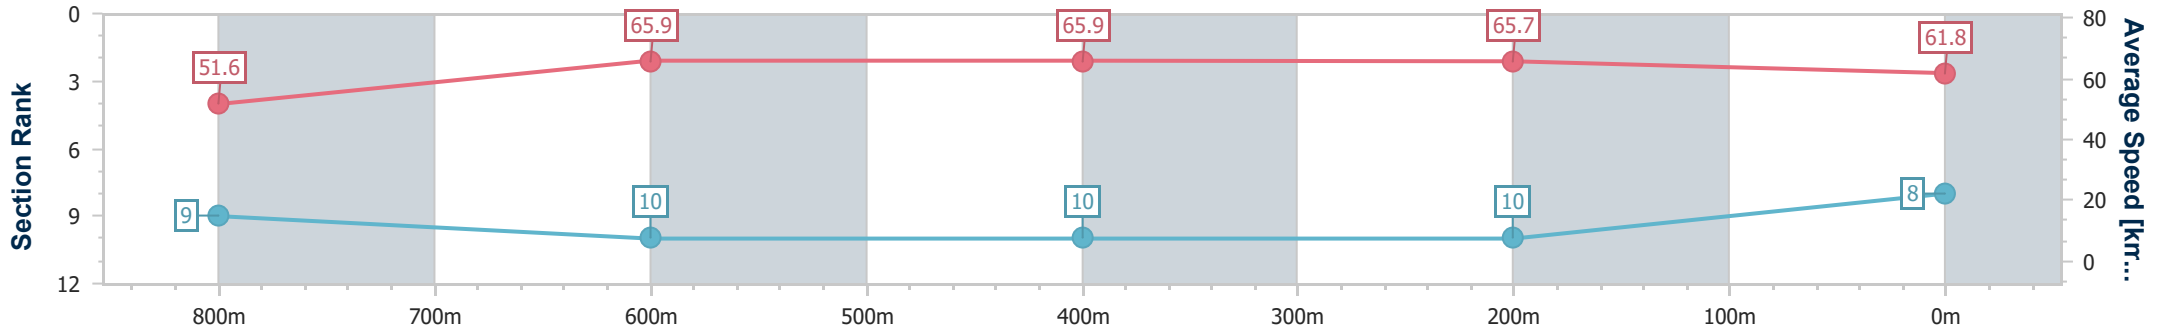

Horse/Jockey Name	Orient's Secret
Final Rank	8
Fastest Section Time (Section)	0:10.95 (400m)
Top Speed [km/h] (Section)	66.9 (600m)
Race State	Finished

Sunshine Coast QLD Professional
Race 4: PARKLANDS TAVERN QTIS Three-Year-Old Maiden Handicap - 1000m
23 April 2023 - 13:39

Track Rating: Good 4, Weather: Fine, Rail Position: + 10m Entire

Section	Overall	800m	600m	400m	200m
Section Times	0:58.85 [8] (0:13.99)	0:44.86 [9] (0:11.08)	0:33.78 [10] (0:11.17)	0:22.61 [10] (0:10.95)	0:11.66 [10] (0:11.66)
Average Speed [km/h]	51.6	65.9	65.9	65.7	61.8
Top Speed [km/h]	66.2	66.7	66.9	66.8	65.3
Avg. Dist. to Rail [m]	10.4	3.9	3.6	7.7	7.7
Avg. Stride Freq. [Hz]	2.1	2.4	2.5	2.5	2.4
Avg. Stride Length [m]	6.5	7.3	7.4	7.4	7.3

- [ ] Ranking at each section and finish
- -.-.- No data available at this section
- NA No data available