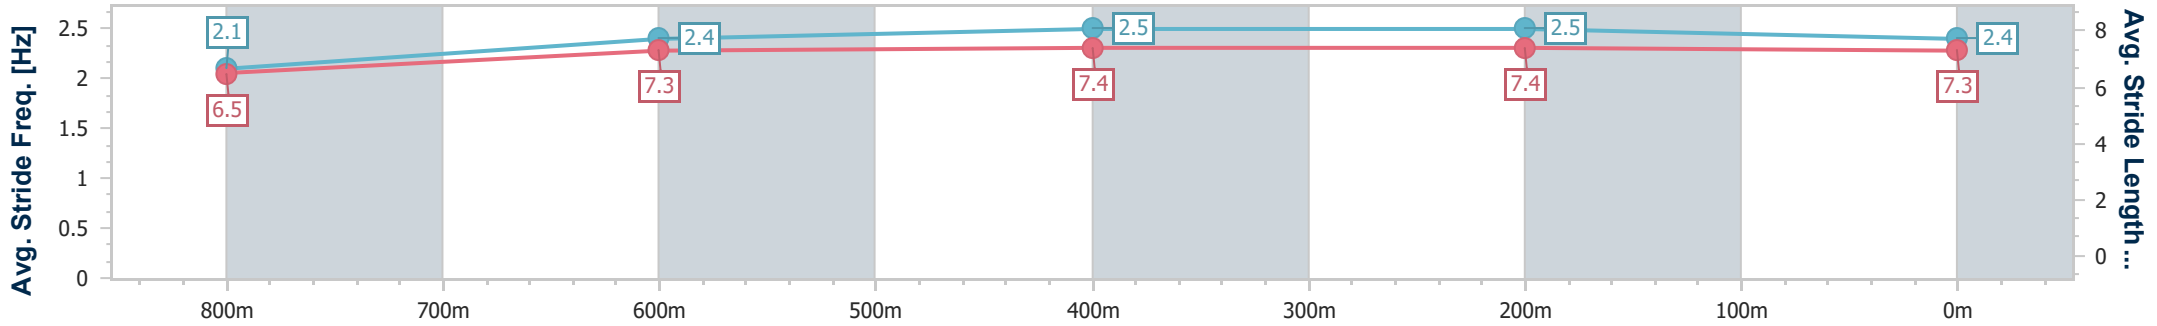

Horse/Jockey Name	Orient's Secret
Final Rank	8
Fastest Section Time (Section)	0:10.95 (400m)
Top Speed [km/h] (Section)	66.9 (600m)
Race State	Finished

Sunshine Coast QLD Professional
Race 4: PARKLANDS TAVERN QTIS Three-Year-Old Maiden Handicap - 1000m
23 April 2023 - 13:39

Track Rating: Good 4, Weather: Fine, Rail Position: + 10m Entire

Section	Overall	800m	600m	400m	200m
Section Times	0:58.85 [8] (0:13.99)	0:44.86 [9] (0:11.08)	0:33.78 [10] (0:11.17)	0:22.61 [10] (0:10.95)	0:11.66 [10] (0:11.66)
Average Speed [km/h]	51.6	65.9	65.9	65.7	61.8
Top Speed [km/h]	66.2	66.7	66.9	66.8	65.3
Avg. Dist. to Rail [m]	10.4	3.9	3.6	7.7	7.7
Avg. Stride Freq. [Hz]	2.1	2.4	2.5	2.5	2.4
Avg. Stride Length [m]	6.5	7.3	7.4	7.4	7.3

- [ ] Ranking at each section and finish
- -.-.- No data available at this section
- NA No data available