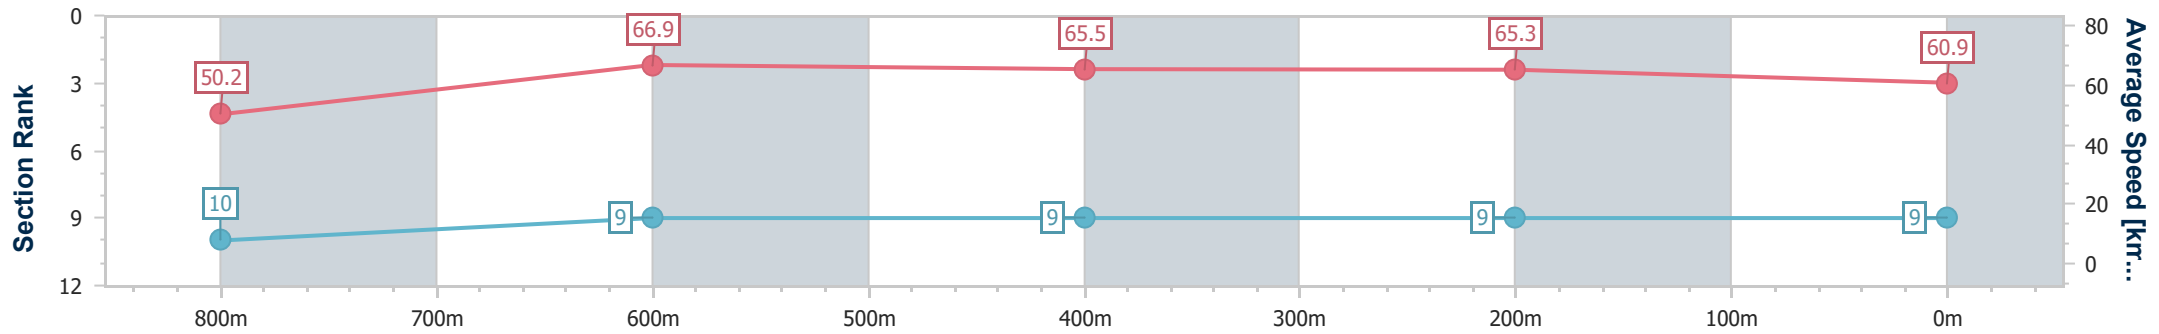

Horse/Jockey Name	Knight's Choice
Final Rank	9
Fastest Section Time (Section)	0:10.77 (800m)
Top Speed [km/h] (Section)	68.4 (Overall)
Race State	Finished

Sunshine Coast QLD Professional
Race 4: PARKLANDS TAVERN QTIS Three-Year-Old Maiden Handicap - 1000m
23 April 2023 - 13:39

Track Rating: Good 4, Weather: Fine, Rail Position: + 10m Entire

Section	Overall	800m	600m	400m	200m
Section Times	0:58.98 [9] (0:14.37)	0:44.61 [10] (0:10.77)	0:33.84 [9] (0:11.00)	0:22.84 [9] (0:11.02)	0:11.82 [9] (0:11.82)
Average Speed [km/h]	50.2	66.9	65.5	65.3	60.9
Top Speed [km/h]	68.4	68.3	66.8	66.5	63.8
Avg. Dist. to Rail [m]	5.5	0.4	0.2	0.6	1.3
Avg. Stride Freq. [Hz]	2.4	2.4	2.4	2.3	2.2
Avg. Stride Length [m]	5.8	7.8	7.6	7.8	7.5

- [ ] Ranking at each section and finish
- -.-.- No data available at this section
- NA No data available