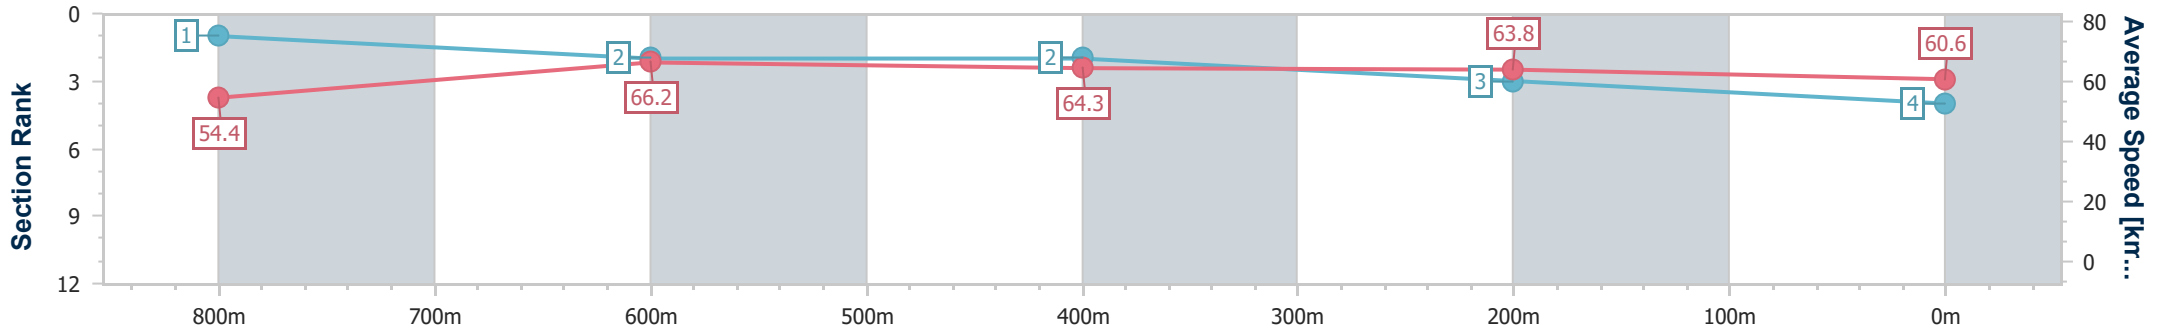

Horse/Jockey Name	On The Target
Final Rank	4
Fastest Section Time (Section)	0:10.94 (800m)
Top Speed [km/h] (Section)	67.9 (800m)
Race State	Finished

Sunshine Coast QLD Professional
Race 4: PARKLANDS TAVERN QTIS Three-Year-Old Maiden
Handicap - 1000m
23 April 2023 - 13:39

Track Rating: Good 4, Weather: Fine, Rail Position: + 10m Entire

Section	Overall	800m	600m	400m	200m
Section Times	0:58.62 [4] (0:13.27)	0:45.35 [1] (0:10.94)	0:34.41 [2] (0:11.21)	0:23.20 [2] (0:11.29)	0:11.91 [3] (0:11.91)
Average Speed [km/h]	54.4	66.2	64.3	63.8	60.6
Top Speed [km/h]	67.8	67.9	65.6	64.6	63.8
Avg. Dist. to Rail [m]	2.7	1.2	0.5	0.7	0.5
Avg. Stride Freq. [Hz]	2.4	2.3	2.3	2.3	2.2
Avg. Stride Length [m]	6.3	7.7	7.6	7.7	7.5

- [ ] Ranking at each section and finish
- -.-.- No data available at this section
- NA No data available