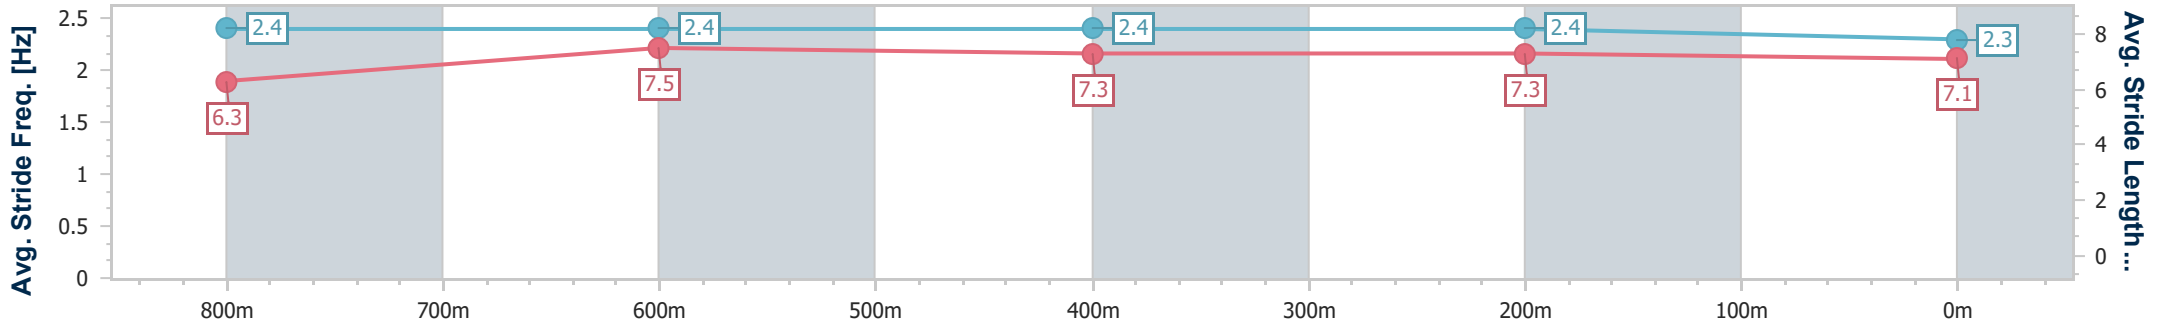

- [] Ranking at each section and finish
- .-.- No data available at this section
- NA No data available

Horse/Jockey Name	Gerrymander
Final Rank	10
Fastest Section Time (Section)	0:11.03 (800m)
Top Speed [km/h] (Section)	67.4 (Overall)
Race State	Finished

Sunshine Coast QLD Professional
 Race 4: PARKLANDS TAVERN QTIS Three-Year-Old Maiden Handicap - 1000m
 23 April 2023 - 13:39

Track Rating: Good 4, Weather: Fine, Rail Position: + 10m Entire

Section	Overall	800m	600m	400m	200m
Section Times	0:59.10 [10] (0:13.33)	0:45.77 [2] (0:11.03)	0:34.74 [3] (0:11.23)	0:23.51 [3] (0:11.23)	0:12.28 [5] (0:12.28)
Average Speed [km/h]	54.0	66.3	64.9	64.1	58.6
Top Speed [km/h]	67.4	67.2	67.1	65.1	62.5
Avg. Dist. to Rail [m]	5.6	3.6	2.1	1.9	2.9
Avg. Stride Freq. [Hz]	2.4	2.4	2.4	2.4	2.3
Avg. Stride Length [m]	6.3	7.5	7.3	7.3	7.1