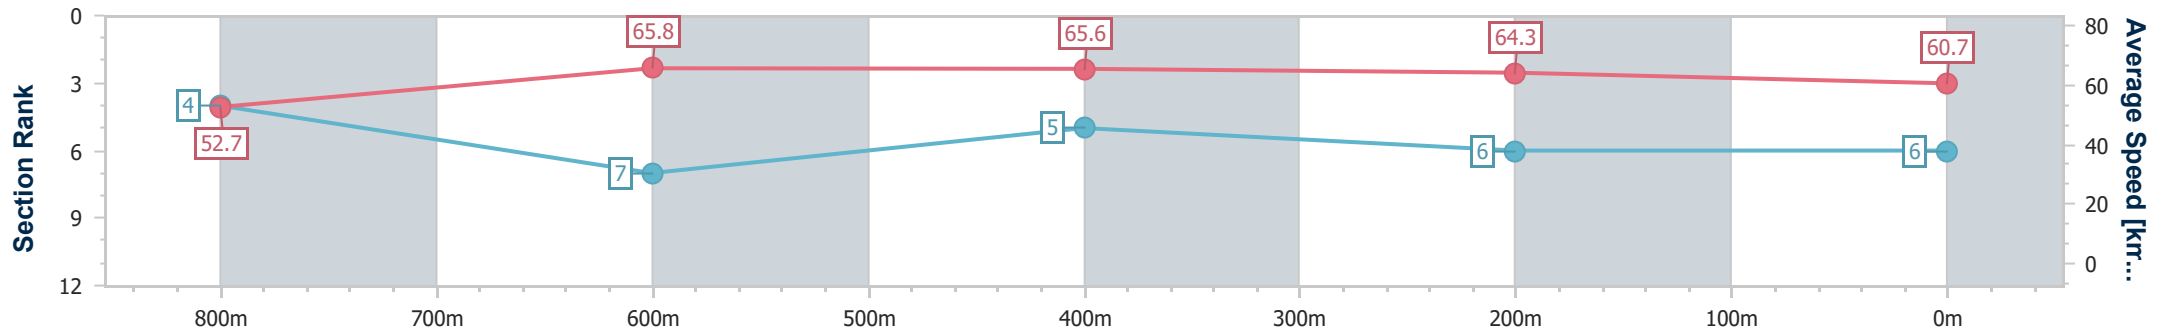

Horse/Jockey Name	Ripper Shank
Final Rank	6
Fastest Section Time (Section)	0:11.02 (600m)
Top Speed [km/h] (Section)	68.4 (Overall)
Race State	Finished

Sunshine Coast QLD Professional
Race 4: PARKLANDS TAVERN QTIS Three-Year-Old Maiden Handicap - 1000m
23 April 2023 - 13:39

Track Rating: Good 4, Weather: Fine, Rail Position: + 10m Entire

Section	Overall	800m	600m	400m	200m
Section Times	0:58.76 [6] (0:13.64)	0:45.12 [4] (0:11.04)	0:34.08 [7] (0:11.02)	0:23.06 [5] (0:11.18)	0:11.88 [6] (0:11.88)
Average Speed [km/h]	52.7	65.8	65.6	64.3	60.7
Top Speed [km/h]	68.4	68.3	67.1	65.7	64.2
Avg. Dist. to Rail [m]	4.2	1.8	0.6	2.7	3.2
Avg. Stride Freq. [Hz]	2.4	2.4	2.4	2.4	2.4
Avg. Stride Length [m]	6.1	7.5	7.5	7.4	7.1

- [ ] Ranking at each section and finish
- -.-.- No data available at this section
- NA No data available