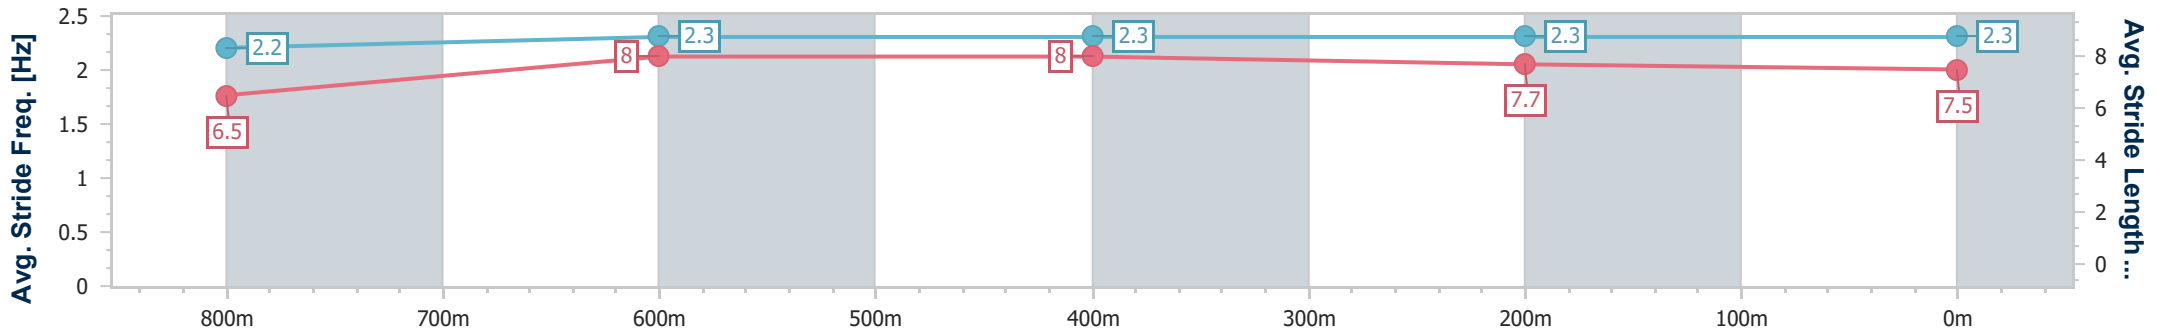

Horse/Jockey Name	Zoumeteor
Final Rank	1
Fastest Section Time (Section)	0:10.87 (800m)
Top Speed [km/h] (Section)	68.4 (Overall)
Race State	Finished

Sunshine Coast QLD Professional
Race 4: PARKLANDS TAVERN QTIS Three-Year-Old Maiden Handicap - 1000m
23 April 2023 - 13:39

Track Rating: Good 4, Weather: Fine, Rail Position: + 10m Entire

Section	Overall	800m	600m	400m	200m
Section Times	0:58.40 [1] (0:13.70)	0:44.70 [6] (0:10.87)	0:33.83 [5] (0:11.09)	0:22.74 [4] (0:11.00)	0:11.74 [2] (0:11.74)
Average Speed [km/h]	52.6	66.9	66.4	65.6	61.3
Top Speed [km/h]	68.4	68.2	67.7	66.5	64.7
Avg. Dist. to Rail [m]	5.0	2.5	4.1	4.8	3.6
Avg. Stride Freq. [Hz]	2.2	2.3	2.3	2.3	2.3
Avg. Stride Length [m]	6.5	8.0	8.0	7.7	7.5

- [ ] Ranking at each section and finish
- -.-.- No data available at this section
- NA No data available