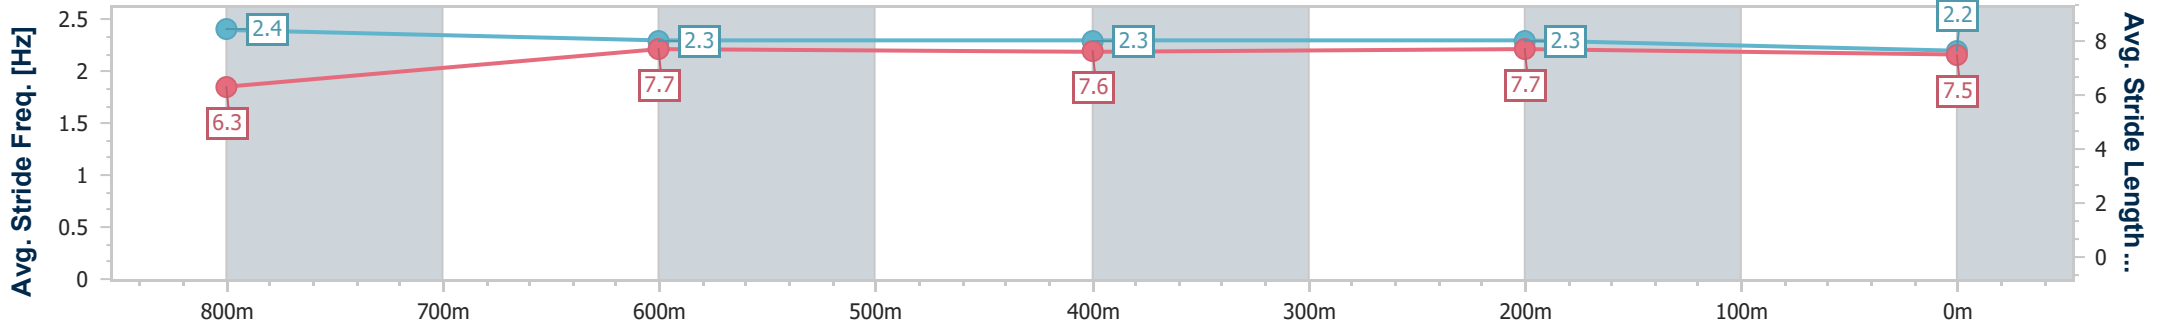

Horse/Jockey Name	On The Target
Final Rank	4
Fastest Section Time (Section)	0:10.94 (800m)
Top Speed [km/h] (Section)	67.9 (800m)
Race State	Finished

Sunshine Coast QLD Professional
Race 4: PARKLANDS TAVERN QTIS Three-Year-Old Maiden
Handicap - 1000m
23 April 2023 - 13:39

Track Rating: Good 4, Weather: Fine, Rail Position: + 10m Entire

Section	Overall	800m	600m	400m	200m
Section Times	0:58.62 [4] (0:13.27)	0:45.35 [1] (0:10.94)	0:34.41 [2] (0:11.21)	0:23.20 [2] (0:11.29)	0:11.91 [3] (0:11.91)
Average Speed [km/h]	54.4	66.2	64.3	63.8	60.6
Top Speed [km/h]	67.8	67.9	65.6	64.6	63.8
Avg. Dist. to Rail [m]	2.7	1.2	0.5	0.7	0.5
Avg. Stride Freq. [Hz]	2.4	2.3	2.3	2.3	2.2
Avg. Stride Length [m]	6.3	7.7	7.6	7.7	7.5

- [ ] Ranking at each section and finish
- -.-.- No data available at this section
- NA No data available