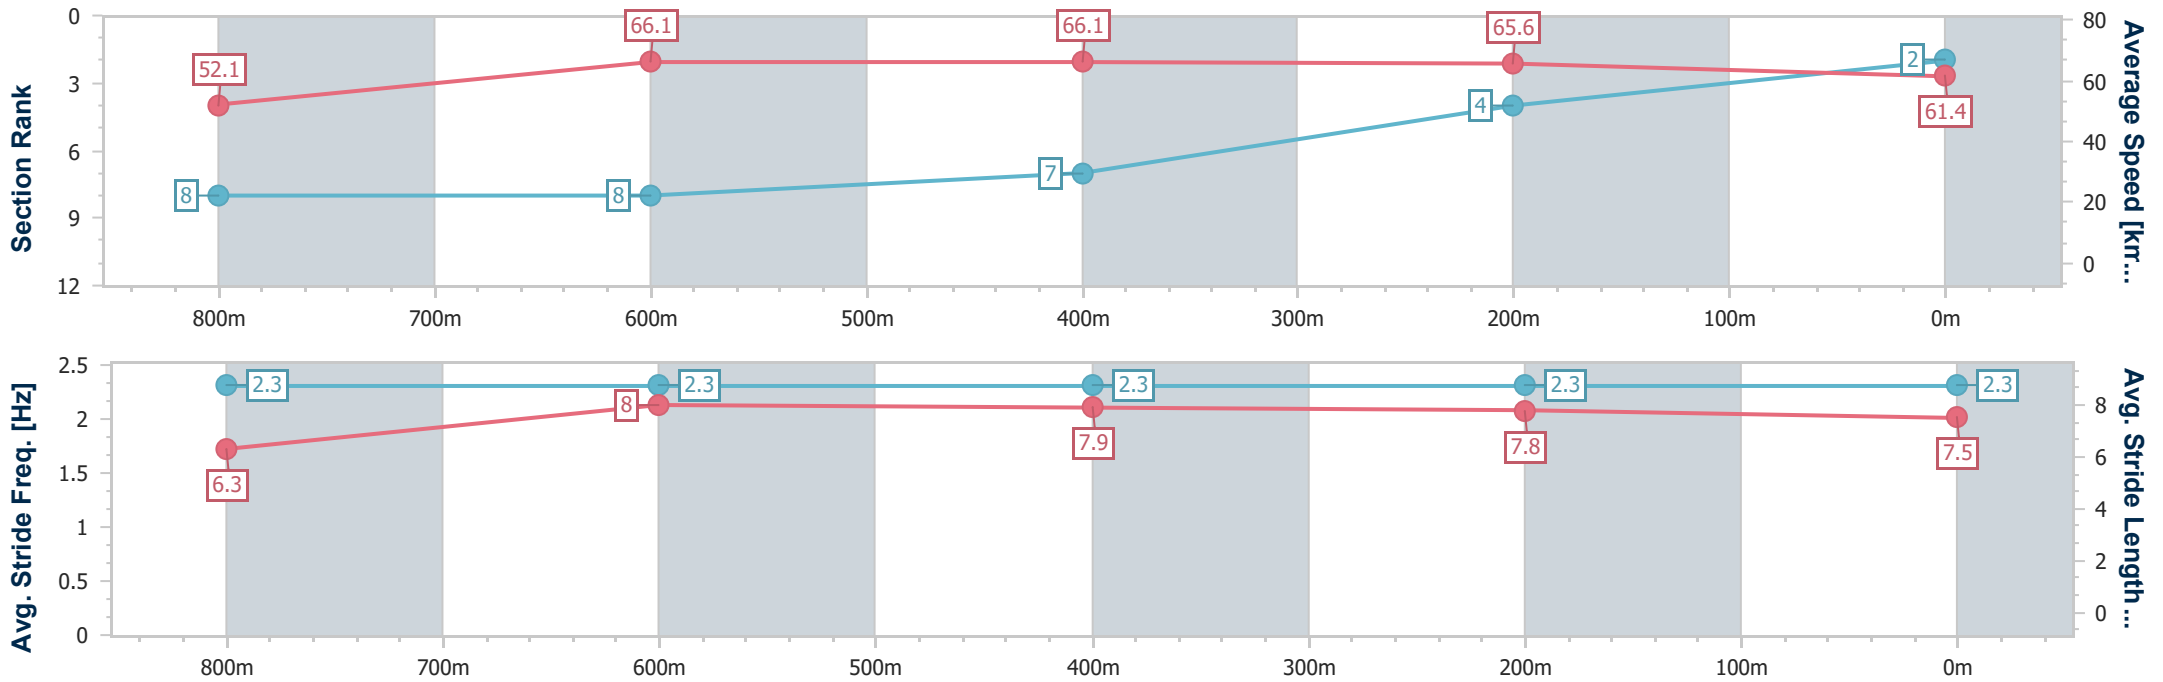

Horse/Jockey Name	Ashilla
Final Rank	2
Fastest Section Time (Section)	0:10.98 (400m)
Top Speed [km/h] (Section)	67.1 (800m)
Race State	Finished

Sunshine Coast QLD Professional
Race 4: PARKLANDS TAVERN QTIS Three-Year-Old Maiden Handicap - 1000m
23 April 2023 - 13:39

Track Rating: Good 4, Weather: Fine, Rail Position: + 10m Entire

Section	Overall	800m	600m	400m	200m
Section Times	0:58.59 [2] (0:13.83)	0:44.76 [8] (0:11.00)	0:33.76 [8] (0:11.05)	0:22.71 [7] (0:10.98)	0:11.73 [4] (0:11.73)
Average Speed [km/h]	52.1	66.1	66.1	65.6	61.4
Top Speed [km/h]	66.7	67.1	66.8	66.6	64.6
Avg. Dist. to Rail [m]	8.2	2.8	2.3	4.2	4.2
Avg. Stride Freq. [Hz]	2.3	2.3	2.3	2.3	2.3
Avg. Stride Length [m]	6.3	8.0	7.9	7.8	7.5

- [ ] Ranking at each section and finish
- -.-.- No data available at this section
- NA No data available