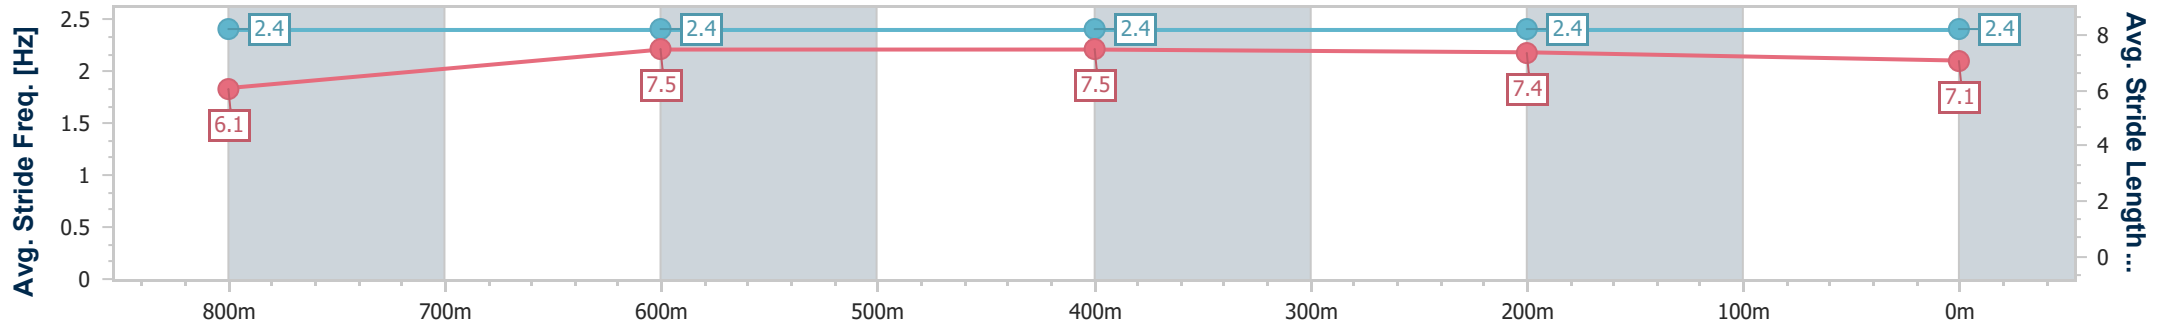

Horse/Jockey Name	Ripper Shank
Final Rank	6
Fastest Section Time (Section)	0:11.02 (600m)
Top Speed [km/h] (Section)	68.4 (Overall)
Race State	Finished

Sunshine Coast QLD Professional
Race 4: PARKLANDS TAVERN QTIS Three-Year-Old Maiden Handicap - 1000m
23 April 2023 - 13:39

Track Rating: Good 4, Weather: Fine, Rail Position: + 10m Entire

Section	Overall	800m	600m	400m	200m
Section Times	0:58.76 [6] (0:13.64)	0:45.12 [4] (0:11.04)	0:34.08 [7] (0:11.02)	0:23.06 [5] (0:11.18)	0:11.88 [6] (0:11.88)
Average Speed [km/h]	52.7	65.8	65.6	64.3	60.7
Top Speed [km/h]	68.4	68.3	67.1	65.7	64.2
Avg. Dist. to Rail [m]	4.2	1.8	0.6	2.7	3.2
Avg. Stride Freq. [Hz]	2.4	2.4	2.4	2.4	2.4
Avg. Stride Length [m]	6.1	7.5	7.5	7.4	7.1

- [ ] Ranking at each section and finish
- -.-.- No data available at this section
- NA No data available