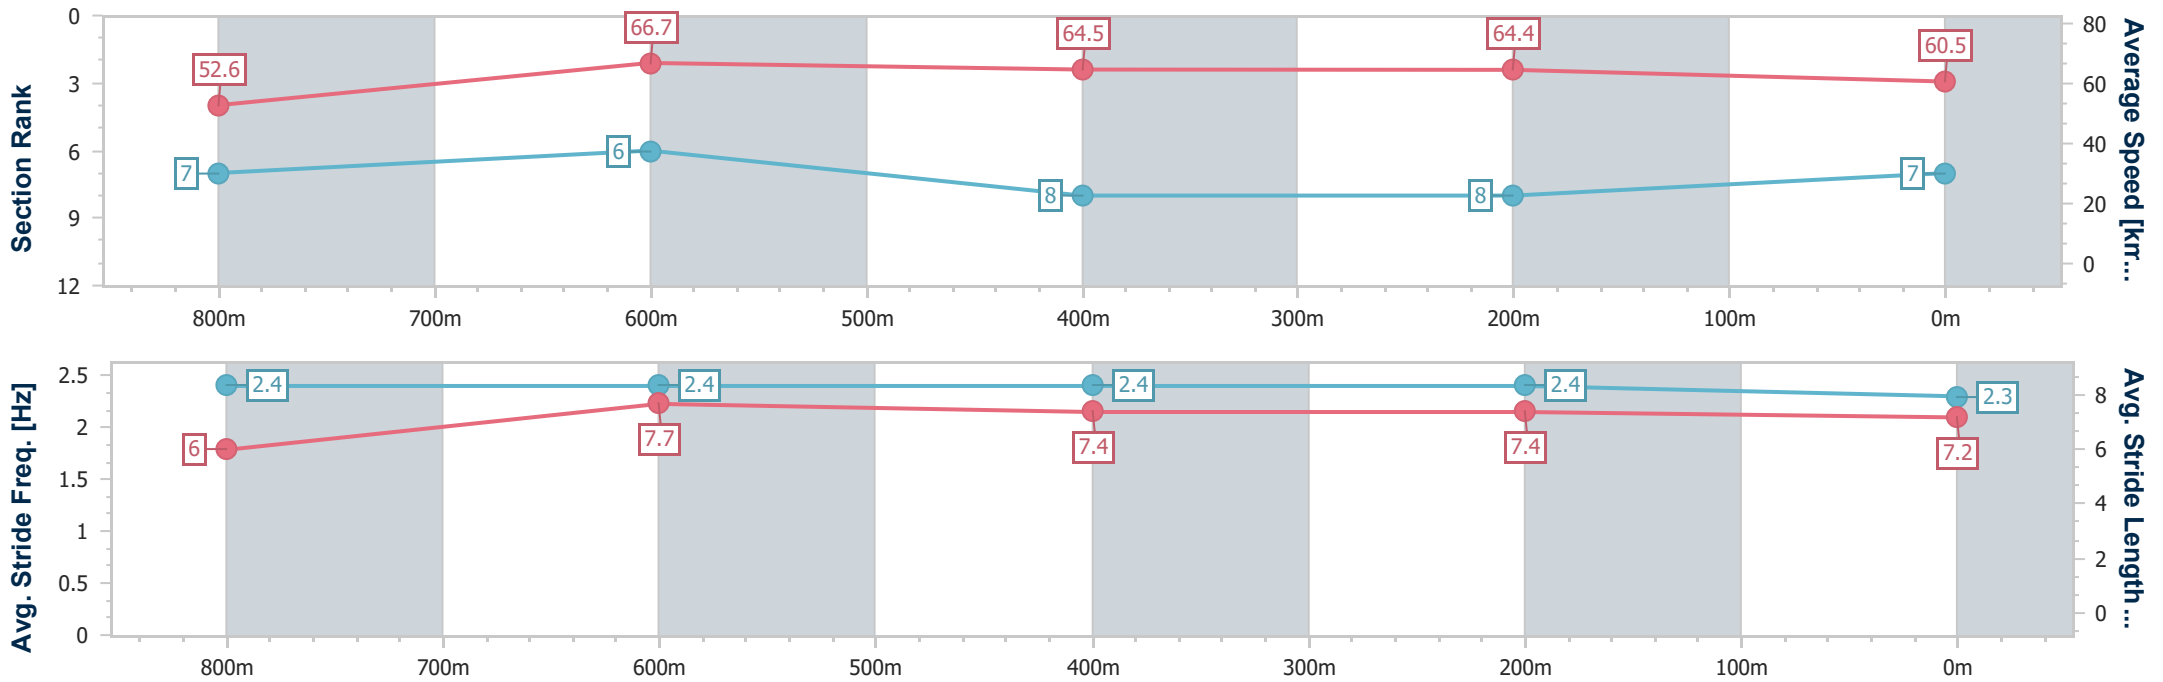

Horse/Jockey Name	Enterprise Legend
Final Rank	7
Fastest Section Time (Section)	0:10.81 (800m)
Top Speed [km/h] (Section)	67.9 (800m)
Race State	Finished

Sunshine Coast QLD Professional
Race 4: PARKLANDS TAVERN QTIS Three-Year-Old Maiden Handicap - 1000m
23 April 2023 - 13:39

Track Rating: Good 4, Weather: Fine, Rail Position: + 10m Entire

Section	Overall	800m	600m	400m	200m
Section Times	0:58.79 [7] (0:13.70)	0:45.09 [7] (0:10.81)	0:34.28 [6] (0:11.20)	0:23.08 [8] (0:11.19)	0:11.89 [8] (0:11.89)
Average Speed [km/h]	52.6	66.7	64.5	64.4	60.5
Top Speed [km/h]	67.5	67.9	66.1	66.1	63.6
Avg. Dist. to Rail [m]	4.1	1.0	0.4	0.9	1.4
Avg. Stride Freq. [Hz]	2.4	2.4	2.4	2.4	2.3
Avg. Stride Length [m]	6.0	7.7	7.4	7.4	7.2

- [ ] Ranking at each section and finish
- -.-.- No data available at this section
- NA No data available