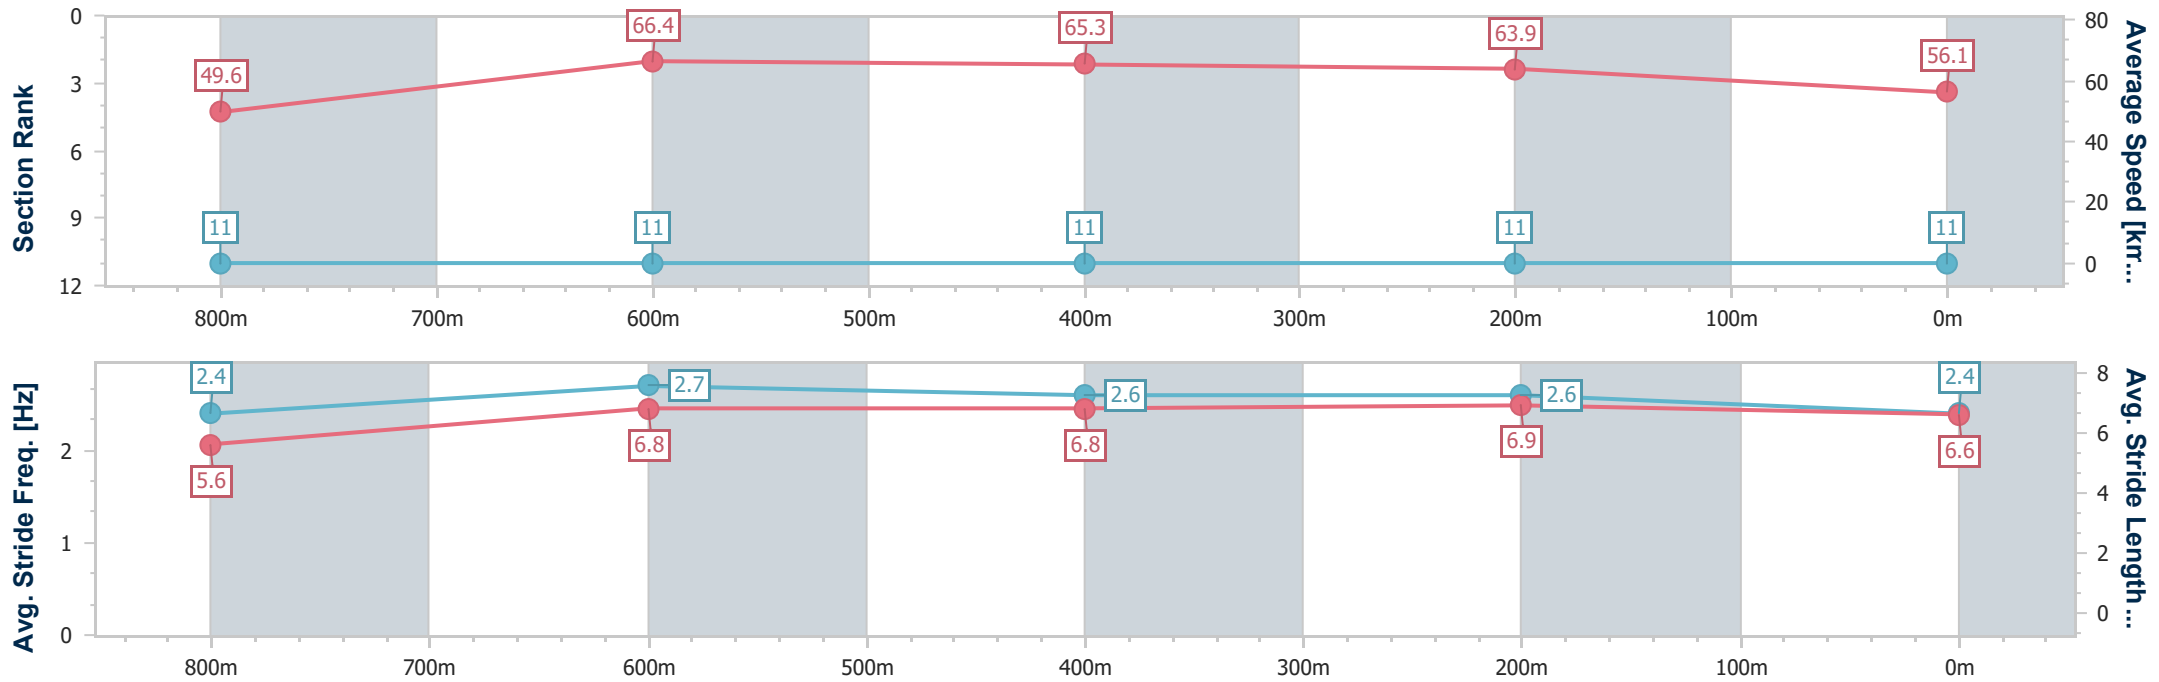

- [] Ranking at each section and finish
- .-.- No data available at this section
- NA No data available

Horse/Jockey Name	Mishani Jet
Final Rank	11
Fastest Section Time (Section)	0:10.93 (800m)
Top Speed [km/h] (Section)	67.3 (800m)
Race State	Finished

Sunshine Coast QLD Professional
 Race 4: PARKLANDS TAVERN QTIS Three-Year-Old Maiden Handicap - 1000m
 23 April 2023 - 13:39

Track Rating: Good 4, Weather: Fine, Rail Position: + 10m Entire

Section	Overall	800m	600m	400m	200m
Section Times	1:00.67 [11] (0:14.57)	0:46.10 [11] (0:10.93)	0:35.17 [11] (0:11.07)	0:24.10 [11] (0:11.27)	0:12.83 [11] (0:12.83)
Average Speed [km/h]	49.6	66.4	65.3	63.9	56.1
Top Speed [km/h]	66.2	67.3	66.9	65.8	62.2
Avg. Dist. to Rail [m]	8.0	2.6	0.7	1.9	0.3
Avg. Stride Freq. [Hz]	2.4	2.7	2.6	2.6	2.4
Avg. Stride Length [m]	5.6	6.8	6.8	6.9	6.6

- [] Ranking at each section and finish
- .-.- No data available at this section
- NA No data available