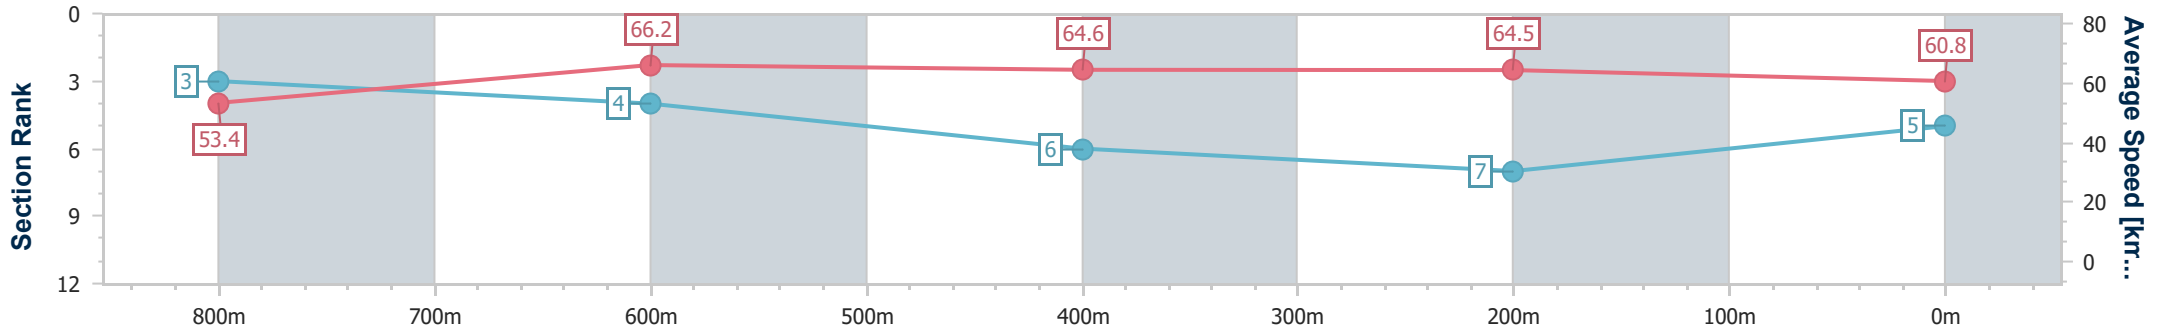

Horse/Jockey Name	Ready To Boom
Final Rank	5
Fastest Section Time (Section)	0:10.99 (800m)
Top Speed [km/h] (Section)	68.5 (800m)
Race State	Finished

Sunshine Coast QLD Professional
Race 4: PARKLANDS TAVERN QTIS Three-Year-Old Maiden Handicap - 1000m
23 April 2023 - 13:39

Track Rating: Good 4, Weather: Fine, Rail Position: + 10m Entire

Section	Overall	800m	600m	400m	200m
Section Times	0:58.73 [5] (0:13.49)	0:45.24 [3] (0:10.99)	0:34.25 [4] (0:11.25)	0:23.00 [6] (0:11.16)	0:11.84 [7] (0:11.84)
Average Speed [km/h]	53.4	66.2	64.6	64.5	60.8
Top Speed [km/h]	68.4	68.5	65.7	65.1	63.6
Avg. Dist. to Rail [m]	2.6	2.8	1.4	0.7	0.2
Avg. Stride Freq. [Hz]	2.5	2.4	2.4	2.4	2.3
Avg. Stride Length [m]	6.0	7.5	7.4	7.5	7.2

- [ ] Ranking at each section and finish
- -.-.- No data available at this section
- NA No data available