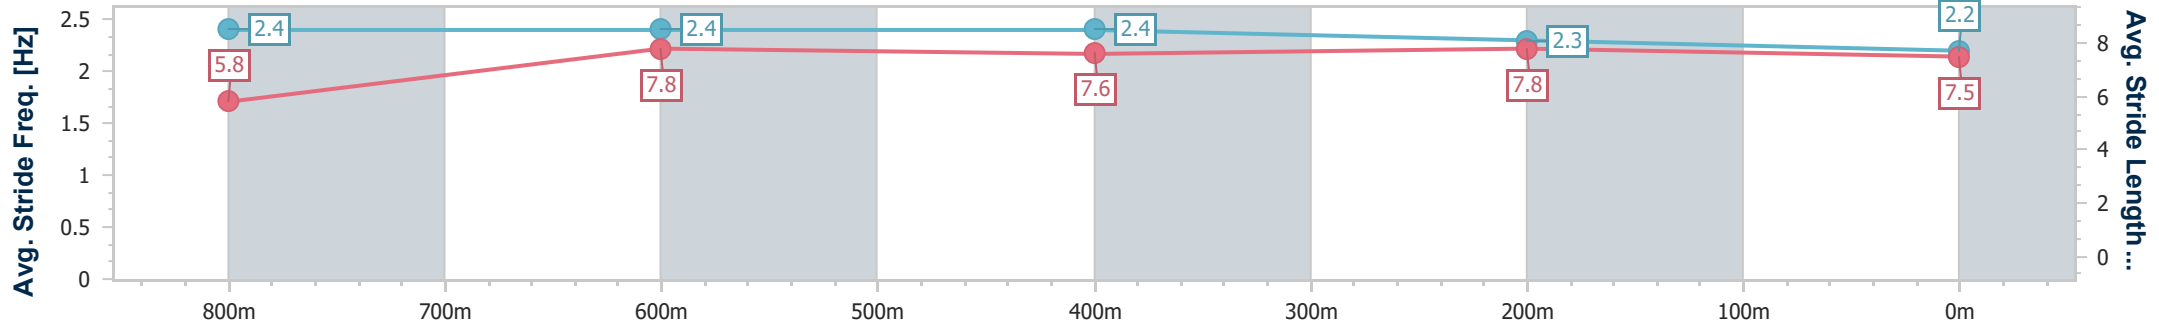

Horse/Jockey Name	Knight's Choice
Final Rank	9
Fastest Section Time (Section)	0:10.77 (800m)
Top Speed [km/h] (Section)	68.4 (Overall)
Race State	Finished

Sunshine Coast QLD Professional
Race 4: PARKLANDS TAVERN QTIS Three-Year-Old Maiden Handicap - 1000m
23 April 2023 - 13:39

Track Rating: Good 4, Weather: Fine, Rail Position: + 10m Entire

Section	Overall	800m	600m	400m	200m
Section Times	0:58.98 [9] (0:14.37)	0:44.61 [10] (0:10.77)	0:33.84 [9] (0:11.00)	0:22.84 [9] (0:11.02)	0:11.82 [9] (0:11.82)
Average Speed [km/h]	50.2	66.9	65.5	65.3	60.9
Top Speed [km/h]	68.4	68.3	66.8	66.5	63.8
Avg. Dist. to Rail [m]	5.5	0.4	0.2	0.6	1.3
Avg. Stride Freq. [Hz]	2.4	2.4	2.4	2.3	2.2
Avg. Stride Length [m]	5.8	7.8	7.6	7.8	7.5

- [ ] Ranking at each section and finish
- -.-.- No data available at this section
- NA No data available