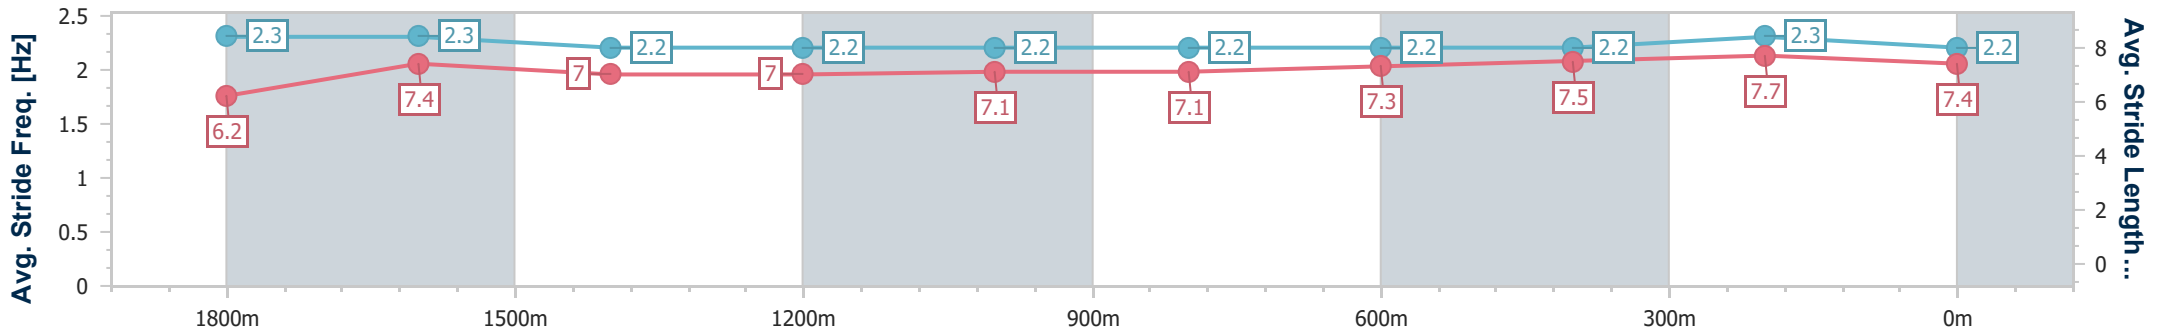

Doomben QLD Professional

Race 6: JRA CHAIRMAN'S HANDICAP - 2000m

13 May 2023 - 14:44

Track Rating: Good 4, Weather: Fine, Rail Position: True

BRISBANE RACING CLUB

Section	Overall	1800m	1600m	1400m	1200m	1000m	800m	600m	400m	200m
Section Times	2:02.63 [13] (0:14.34)	1:48.29 [3] (0:11.44)	1:36.85 [3] (0:12.05)	1:24.80 [4] (0:12.24)	1:12.56 [4] (0:12.45)	1:00.11 [4] (0:12.54)	0:47.57 [6] (0:12.37)	0:35.20 [7] (0:11.74)	0:23.46 [7] (0:11.42)	0:12.04 [8] (0:12.04)
Average Speed [km/h]	50.2	62.1	59.6	58.5	57.9	57.5	58.4	61.2	63.0	59.9
Top Speed [km/h]	64.2	64.3	60.7	59.1	58.4	58.4	61.5	62.1	64.4	61.4
Avg. Dist. to Rail [m]	1.5	1.5	1.3	0.5	0.8	0.8	0.3	0.2	0.7	0.9
Avg. Stride Freq. [Hz]	2.3	2.3	2.2	2.2	2.2	2.2	2.2	2.2	2.3	2.2
Avg. Stride Length [m]	6.2	7.4	7.0	7.0	7.1	7.1	7.3	7.5	7.7	7.4

- [] Ranking at each section and finish
- .-.- No data available at this section
- NA No data available