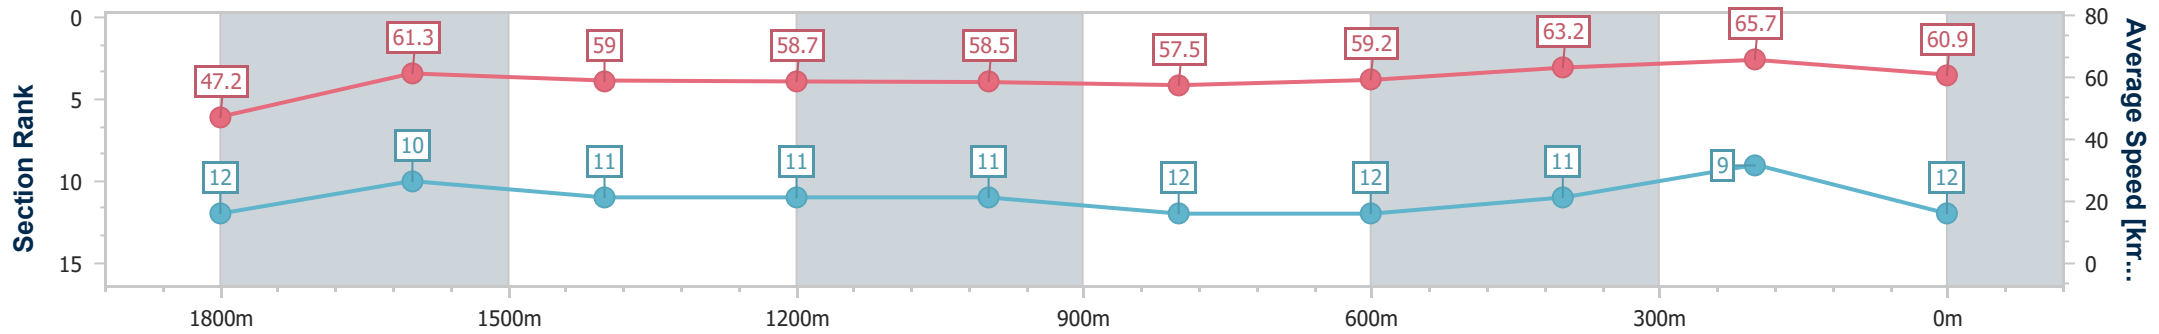

Doomben QLD Professional

Race 6: JRA CHAIRMAN'S HANDICAP - 2000m

13 May 2023 - 14:44

Track Rating: Good 4, Weather: Fine, Rail Position: True

BRISBANE RACING CLUB

Section	Overall	1800m	1600m	1400m	1200m	1000m	800m	600m	400m	200m
Section Times	2:02.61 [12] (0:15.26)	1:47.35 [12] (0:11.59)	1:35.76 [10] (0:12.10)	1:23.66 [11] (0:12.15)	1:11.51 [11] (0:12.34)	0:59.17 [11] (0:12.51)	0:46.66 [12] (0:12.22)	0:34.44 [12] (0:11.56)	0:22.88 [11] (0:11.07)	0:11.81 [9] (0:11.81)
Average Speed [km/h]	47.2	61.3	59.0	58.7	58.5	57.5	59.2	63.2	65.7	60.9
Top Speed [km/h]	64.0	63.9	60.2	59.5	59.3	59.0	61.7	64.9	66.8	65.1
Avg. Dist. to Rail [m]	4.1	2.0	2.2	1.1	0.2	0.2	0.9	2.5	5.9	8.0
Avg. Stride Freq. [Hz]	2.1	2.3	2.1	2.1	2.1	2.0	2.2	2.2	2.3	2.2
Avg. Stride Length [m]	6.2	7.5	7.7	7.8	7.7	7.9	7.6	7.9	8.0	7.5