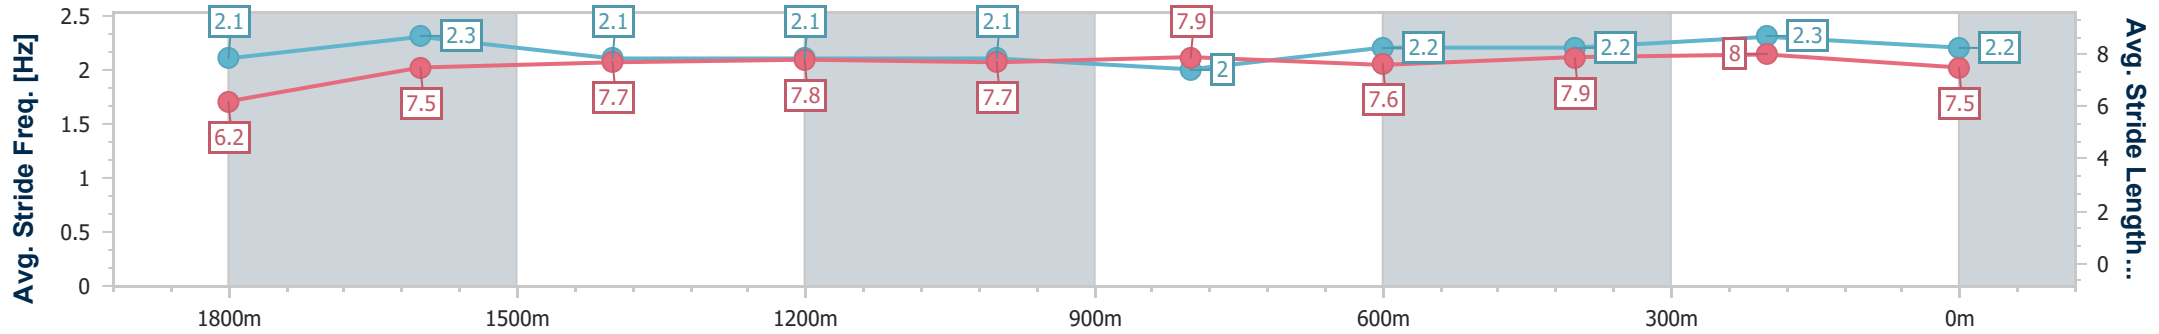

Doomben QLD Professional

Race 6: JRA CHAIRMAN'S HANDICAP - 2000m

13 May 2023 - 14:44

Track Rating: Good 4, Weather: Fine, Rail Position: True

BRISBANE RACING CLUB

Section	Overall	1800m	1600m	1400m	1200m	1000m	800m	600m	400m	200m
Section Times	2:02.61 [12] (0:15.26)	1:47.35 [12] (0:11.59)	1:35.76 [10] (0:12.10)	1:23.66 [11] (0:12.15)	1:11.51 [11] (0:12.34)	0:59.17 [11] (0:12.51)	0:46.66 [12] (0:12.22)	0:34.44 [12] (0:11.56)	0:22.88 [11] (0:11.07)	0:11.81 [9] (0:11.81)
Average Speed [km/h]	47.2	61.3	59.0	58.7	58.5	57.5	59.2	63.2	65.7	60.9
Top Speed [km/h]	64.0	63.9	60.2	59.5	59.3	59.0	61.7	64.9	66.8	65.1
Avg. Dist. to Rail [m]	4.1	2.0	2.2	1.1	0.2	0.2	0.9	2.5	5.9	8.0
Avg. Stride Freq. [Hz]	2.1	2.3	2.1	2.1	2.1	2.0	2.2	2.2	2.3	2.2
Avg. Stride Length [m]	6.2	7.5	7.7	7.8	7.7	7.9	7.6	7.9	8.0	7.5