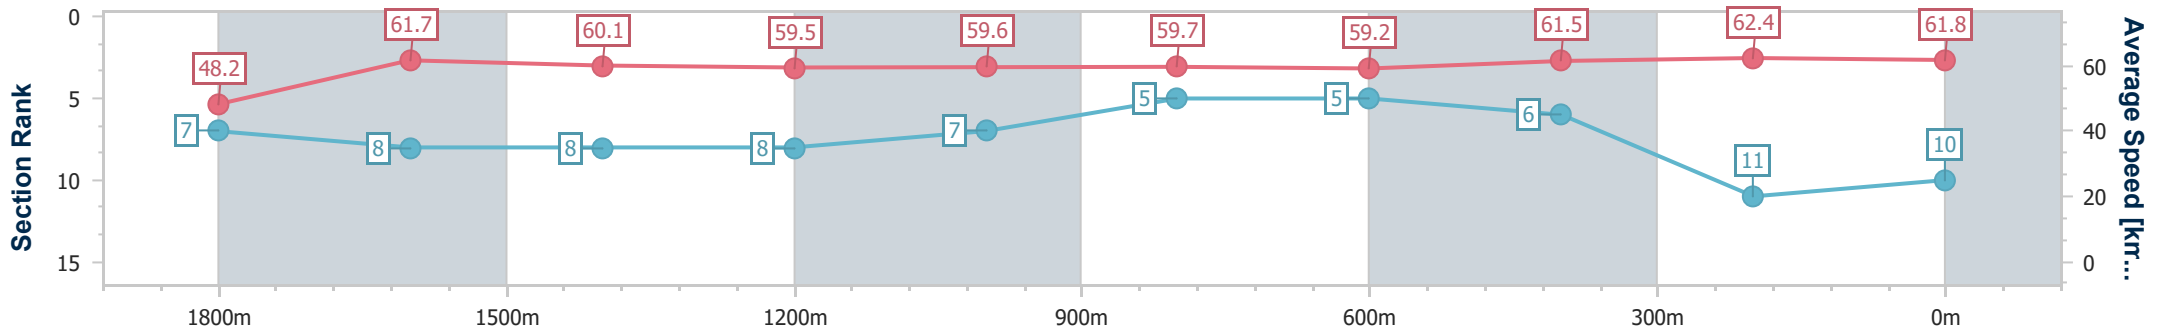

- [] Ranking at each section and finish
- .-.- No data available at this section
- NA No data available

Horse/Jockey Name	Warning
Final Rank	10
Fastest Section Time (Section)	0:11.58 (400m)
Top Speed [km/h] (Section)	63.5 (Overall)
Race State	Finished

Doomben QLD Professional

Race 6: JRA CHAIRMAN'S HANDICAP - 2000m

13 May 2023 - 14:44

Track Rating: Good 4, Weather: Fine, Rail Position: True

BRISBANE RACING CLUB

Section	Overall	1800m	1600m	1400m	1200m	1000m	800m	600m	400m	200m
Section Times	2:02.43 [10] (0:14.95)	1:47.48 [7] (0:11.64)	1:35.84 [8] (0:12.02)	1:23.82 [8] (0:12.20)	1:11.62 [8] (0:12.10)	0:59.52 [7] (0:12.14)	0:47.38 [5] (0:12.31)	0:35.07 [5] (0:11.82)	0:23.25 [6] (0:11.58)	0:11.67 [11] (0:11.67)
Average Speed [km/h]	48.2	61.7	60.1	59.5	59.6	59.7	59.2	61.5	62.4	61.8
Top Speed [km/h]	63.5	63.3	61.1	60.3	60.1	60.3	60.5	62.5	63.1	62.5
Avg. Dist. to Rail [m]	5.0	0.8	0.7	1.3	2.7	2.5	2.1	2.0	2.9	4.8
Avg. Stride Freq. [Hz]	2.2	2.3	2.2	2.2	2.2	2.2	2.2	2.3	2.3	2.3
Avg. Stride Length [m]	6.1	7.4	7.1	7.1	7.1	7.1	7.0	7.4	7.6	7.5

- [] Ranking at each section and finish
- .-.- No data available at this section
- NA No data available

Horse/Jockey Name	Southern Stock
Final Rank	11
Fastest Section Time (Section)	0:11.39 (400m)
Top Speed [km/h] (Section)	64.4 (400m)
Race State	Finished