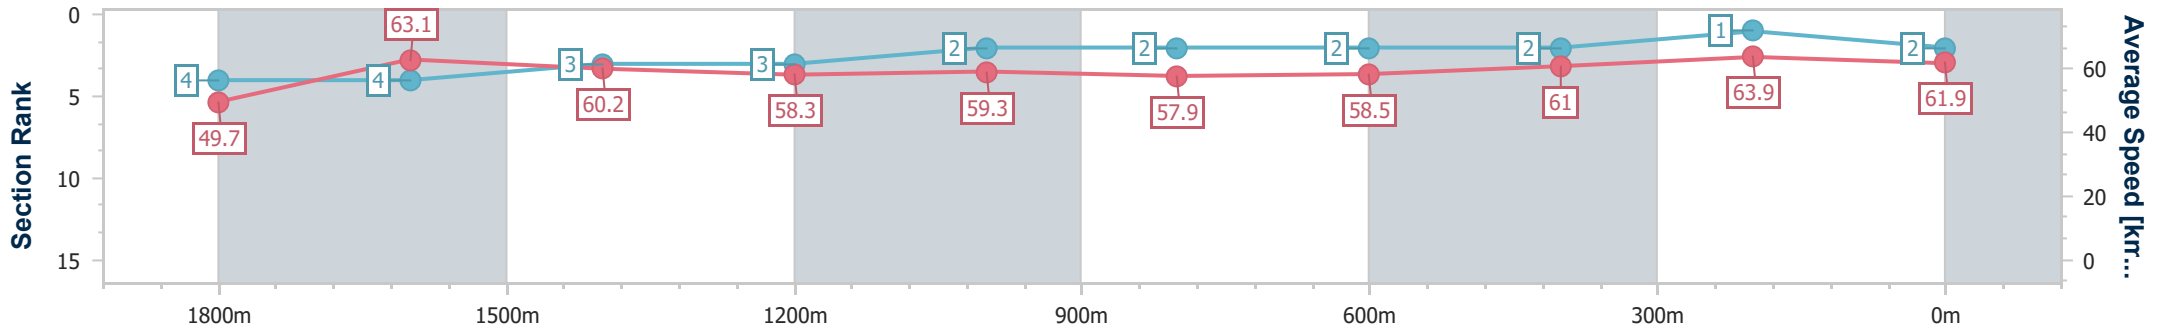

Doomben QLD Professional

Race 6: JRA CHAIRMAN'S HANDICAP - 2000m

13 May 2023 - 14:44

Track Rating: Good 4, Weather: Fine, Rail Position: True

BRISBANE RACING CLUB

Section	Overall	1800m	1600m	1400m	1200m	1000m	800m	600m	400m	200m
Section Times	2:01.71 [2] (0:14.51)	1:47.20 [4] (0:11.30)	1:35.90 [4] (0:11.91)	1:23.99 [3] (0:12.36)	1:11.63 [3] (0:12.13)	0:59.50 [2] (0:12.46)	0:47.04 [2] (0:12.35)	0:34.69 [2] (0:11.81)	0:22.88 [2] (0:11.24)	0:11.64 [1] (0:11.64)
Average Speed [km/h]	49.7	63.1	60.2	58.3	59.3	57.9	58.5	61.0	63.9	61.9
Top Speed [km/h]	63.7	64.8	61.5	58.8	61.1	58.7	60.2	63.3	64.5	63.4
Avg. Dist. to Rail [m]	1.3	1.2	1.1	0.3	1.6	1.1	0.5	0.3	0.5	1.0
Avg. Stride Freq. [Hz]	2.1	2.2	2.1	2.1	2.1	2.1	2.1	2.1	2.2	2.2
Avg. Stride Length [m]	6.7	7.9	7.8	7.5	7.7	7.6	7.7	7.9	8.0	7.8