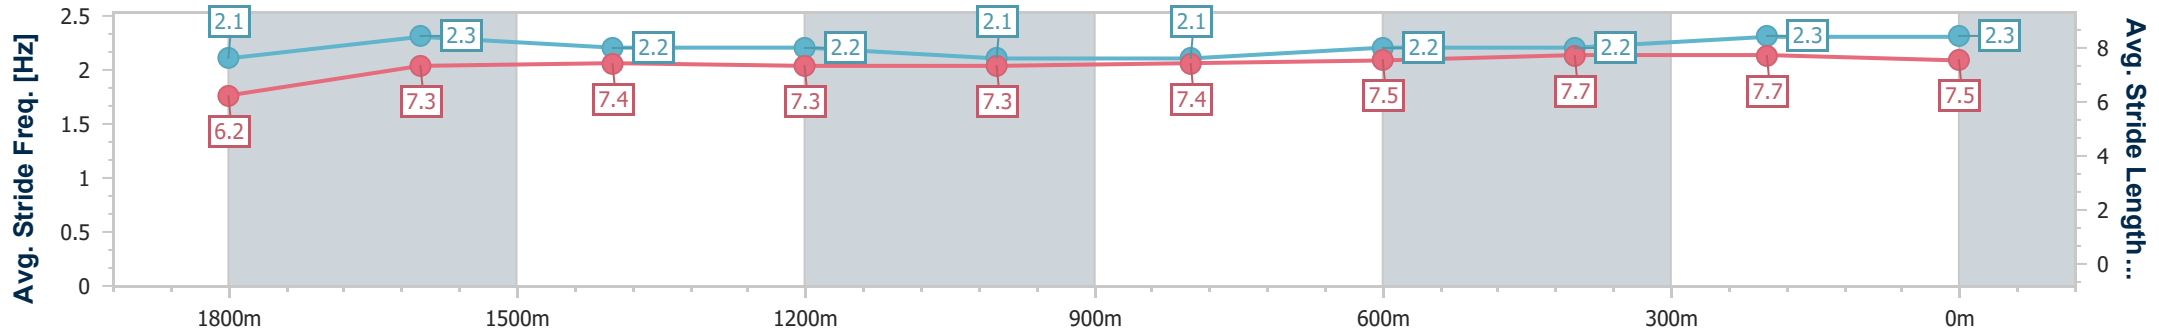

- [] Ranking at each section and finish
- .-.- No data available at this section
- NA No data available

Horse/Jockey Name	Southern Stock
Final Rank	11
Fastest Section Time (Section)	0:11.39 (400m)
Top Speed [km/h] (Section)	64.4 (400m)
Race State	Finished

Doomben QLD Professional

Race 6: JRA CHAIRMAN'S HANDICAP - 2000m

13 May 2023 - 14:44

Track Rating: Good 4, Weather: Fine, Rail Position: True

BRISBANE RACING CLUB

Section	Overall	1800m	1600m	1400m	1200m	1000m	800m	600m	400m	200m
Section Times	2:02.47 [11] (0:14.97)	1:47.50 [8] (0:12.01)	1:35.49 [12] (0:12.07)	1:23.42 [12] (0:12.04)	1:11.38 [12] (0:12.37)	0:59.01 [12] (0:12.16)	0:46.85 [11] (0:12.13)	0:34.72 [10] (0:11.72)	0:23.00 [10] (0:11.39)	0:11.61 [13] (0:11.61)
Average Speed [km/h]	48.2	59.9	59.4	59.9	58.3	59.5	59.9	62.0	63.4	62.1
Top Speed [km/h]	61.4	61.3	61.7	61.7	59.2	60.0	61.7	62.7	64.4	63.7
Avg. Dist. to Rail [m]	7.0	0.7	0.5	0.4	1.7	1.6	1.7	1.7	3.4	5.6
Avg. Stride Freq. [Hz]	2.1	2.3	2.2	2.2	2.1	2.1	2.2	2.2	2.3	2.3
Avg. Stride Length [m]	6.2	7.3	7.4	7.3	7.3	7.4	7.5	7.7	7.7	7.5