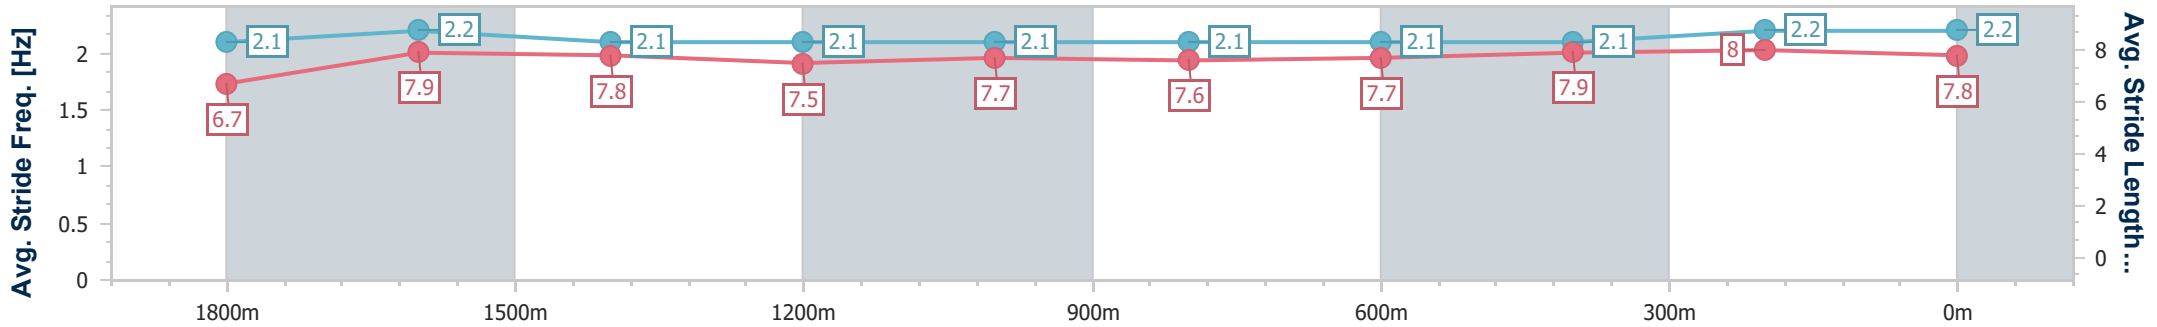

Doomben QLD Professional

Race 6: JRA CHAIRMAN'S HANDICAP - 2000m

13 May 2023 - 14:44

Track Rating: Good 4, Weather: Fine, Rail Position: True

BRISBANE RACING CLUB

Section	Overall	1800m	1600m	1400m	1200m	1000m	800m	600m	400m	200m
Section Times	2:01.71 [2] (0:14.51)	1:47.20 [4] (0:11.30)	1:35.90 [4] (0:11.91)	1:23.99 [3] (0:12.36)	1:11.63 [3] (0:12.13)	0:59.50 [2] (0:12.46)	0:47.04 [2] (0:12.35)	0:34.69 [2] (0:11.81)	0:22.88 [2] (0:11.24)	0:11.64 [1] (0:11.64)
Average Speed [km/h]	49.7	63.1	60.2	58.3	59.3	57.9	58.5	61.0	63.9	61.9
Top Speed [km/h]	63.7	64.8	61.5	58.8	61.1	58.7	60.2	63.3	64.5	63.4
Avg. Dist. to Rail [m]	1.3	1.2	1.1	0.3	1.6	1.1	0.5	0.3	0.5	1.0
Avg. Stride Freq. [Hz]	2.1	2.2	2.1	2.1	2.1	2.1	2.1	2.1	2.2	2.2
Avg. Stride Length [m]	6.7	7.9	7.8	7.5	7.7	7.6	7.7	7.9	8.0	7.8