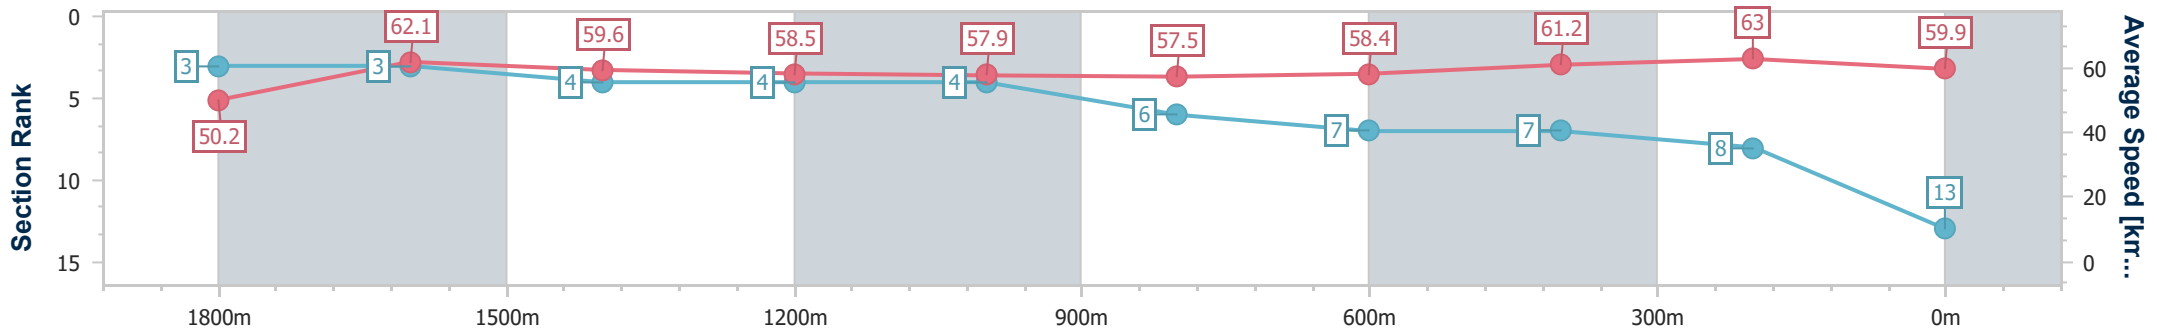

Doomben QLD Professional

Race 6: JRA CHAIRMAN'S HANDICAP - 2000m

13 May 2023 - 14:44

Track Rating: Good 4, Weather: Fine, Rail Position: True

BRISBANE RACING CLUB

Section	Overall	1800m	1600m	1400m	1200m	1000m	800m	600m	400m	200m
Section Times	2:02.63 [13] (0:14.34)	1:48.29 [3] (0:11.44)	1:36.85 [3] (0:12.05)	1:24.80 [4] (0:12.24)	1:12.56 [4] (0:12.45)	1:00.11 [4] (0:12.54)	0:47.57 [6] (0:12.37)	0:35.20 [7] (0:11.74)	0:23.46 [7] (0:11.42)	0:12.04 [8] (0:12.04)
Average Speed [km/h]	50.2	62.1	59.6	58.5	57.9	57.5	58.4	61.2	63.0	59.9
Top Speed [km/h]	64.2	64.3	60.7	59.1	58.4	58.4	61.5	62.1	64.4	61.4
Avg. Dist. to Rail [m]	1.5	1.5	1.3	0.5	0.8	0.8	0.3	0.2	0.7	0.9
Avg. Stride Freq. [Hz]	2.3	2.3	2.2	2.2	2.2	2.2	2.2	2.2	2.3	2.2
Avg. Stride Length [m]	6.2	7.4	7.0	7.0	7.1	7.1	7.3	7.5	7.7	7.4

- [] Ranking at each section and finish
- .-.- No data available at this section
- NA No data available