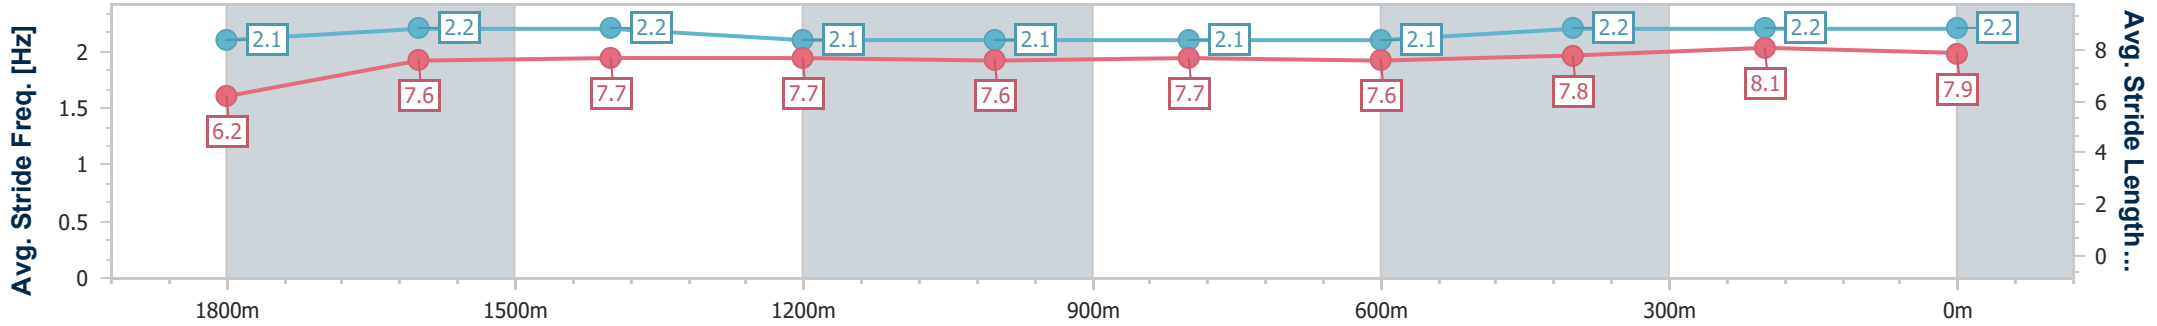

13 May 2023 - 14:44

Track Rating: Good 4, Weather: Fine, Rail Position: True

BRISBANE RACING CLUB

Section	Overall	1800m	1600m	1400m	1200m	1000m	800m	600m	400m	200m
Section Times	2:01.62 [1] (0:15.23)	1:46.39 [11] (0:11.62)	1:34.77 [11] (0:11.90)	1:22.87 [10] (0:12.16)	1:10.71 [10] (0:12.30)	0:58.41 [10] (0:12.20)	0:46.21 [9] (0:12.24)	0:33.97 [8] (0:11.70)	0:22.27 [9] (0:11.01)	0:11.26 [6] (0:11.26)
Average Speed [km/h]	47.4	61.7	60.4	59.4	58.5	59.2	59.3	62.0	65.4	64.1
Top Speed [km/h]	62.8	63.1	60.9	59.7	59.5	59.7	62.1	62.6	66.6	66.3
Avg. Dist. to Rail [m]	6.6	0.6	0.4	0.4	1.4	1.3	1.5	1.2	2.3	4.2
Avg. Stride Freq. [Hz]	2.1	2.2	2.2	2.1	2.1	2.1	2.1	2.2	2.2	2.2
Avg. Stride Length [m]	6.2	7.6	7.7	7.7	7.6	7.7	7.6	7.8	8.1	7.9