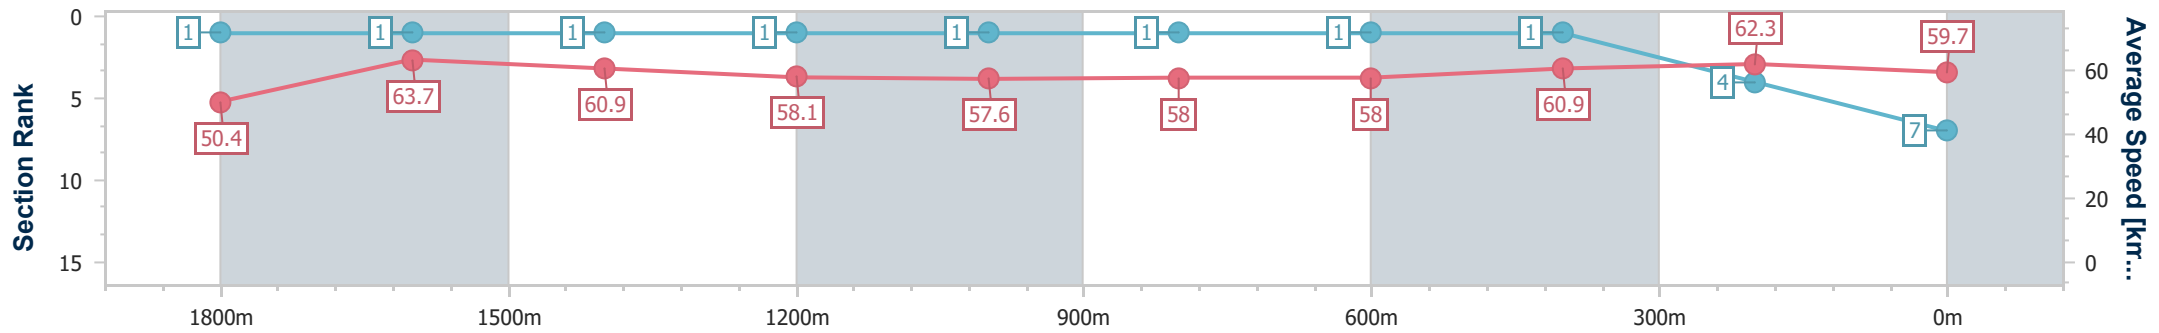

Doomben QLD Professional

Race 6: JRA CHAIRMAN'S HANDICAP - 2000m

13 May 2023 - 14:44

Track Rating: Good 4, Weather: Fine, Rail Position: True

BRISBANE RACING CLUB

Section	Overall	1800m	1600m	1400m	1200m	1000m	800m	600m	400m	200m
Section Times	2:02.33 [7] (0:14.30)	1:48.03 [1] (0:11.15)	1:36.88 [1] (0:11.76)	1:25.12 [1] (0:12.40)	1:12.72 [1] (0:12.50)	1:00.22 [1] (0:12.44)	0:47.78 [1] (0:12.41)	0:35.37 [1] (0:11.79)	0:23.58 [1] (0:11.52)	0:12.06 [4] (0:12.06)
Average Speed [km/h]	50.4	63.7	60.9	58.1	57.6	58.0	58.0	60.9	62.3	59.7
Top Speed [km/h]	65.1	65.5	62.8	59.5	58.6	58.8	59.9	62.3	63.1	61.4
Avg. Dist. to Rail [m]	1.2	1.8	1.2	0.3	0.4	0.2	0.1	0.6	1.2	0.7
Avg. Stride Freq. [Hz]	2.2	2.3	2.2	2.2	2.1	2.1	2.2	2.2	2.3	2.2
Avg. Stride Length [m]	6.5	7.8	7.6	7.5	7.5	7.5	7.4	7.5	7.7	7.5

- [] Ranking at each section and finish
- .-.- No data available at this section
- NA No data available

Horse/Jockey Name	Nerve Not Verve
Final Rank	8
Fastest Section Time (Section)	0:11.06 (400m)
Top Speed [km/h] (Section)	65.8 (400m)
Race State	Finished