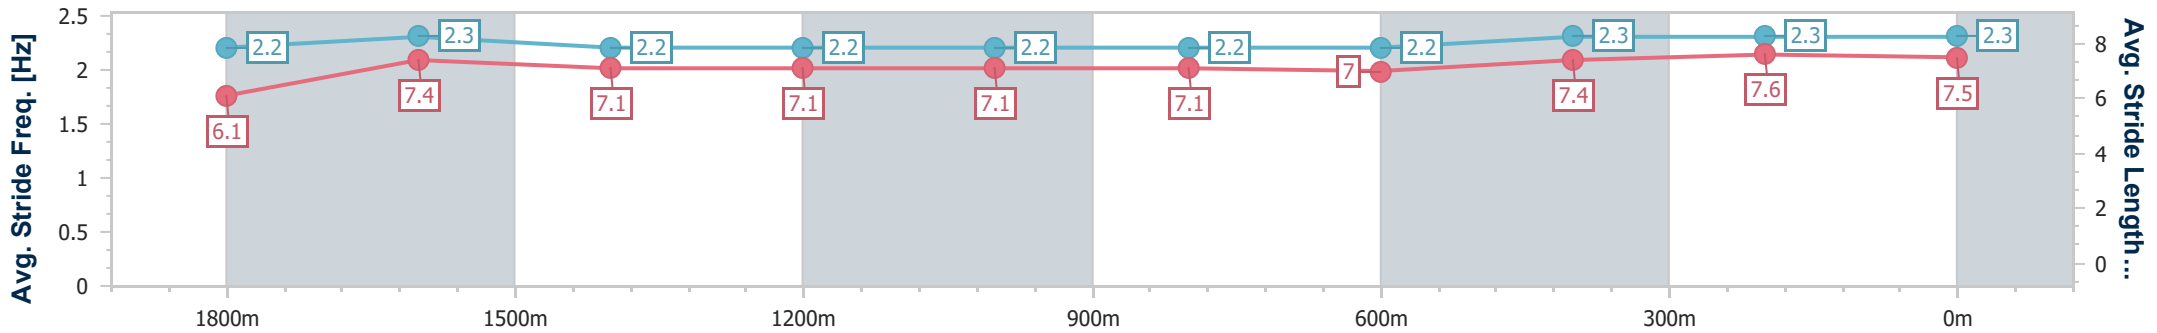

Doomben QLD Professional

Race 6: JRA CHAIRMAN'S HANDICAP - 2000m

13 May 2023 - 14:44

Track Rating: Good 4, Weather: Fine, Rail Position: True

BRISBANE RACING CLUB

Section	Overall	1800m	1600m	1400m	1200m	1000m	800m	600m	400m	200m
Section Times	2:02.43 [10] (0:14.95)	1:47.48 [7] (0:11.64)	1:35.84 [8] (0:12.02)	1:23.82 [8] (0:12.20)	1:11.62 [8] (0:12.10)	0:59.52 [7] (0:12.14)	0:47.38 [5] (0:12.31)	0:35.07 [5] (0:11.82)	0:23.25 [6] (0:11.58)	0:11.67 [11] (0:11.67)
Average Speed [km/h]	48.2	61.7	60.1	59.5	59.6	59.7	59.2	61.5	62.4	61.8
Top Speed [km/h]	63.5	63.3	61.1	60.3	60.1	60.3	60.5	62.5	63.1	62.5
Avg. Dist. to Rail [m]	5.0	0.8	0.7	1.3	2.7	2.5	2.1	2.0	2.9	4.8
Avg. Stride Freq. [Hz]	2.2	2.3	2.2	2.2	2.2	2.2	2.2	2.3	2.3	2.3
Avg. Stride Length [m]	6.1	7.4	7.1	7.1	7.1	7.1	7.0	7.4	7.6	7.5

- [] Ranking at each section and finish
- .-.- No data available at this section
- NA No data available

Horse/Jockey Name	Southern Stock
Final Rank	11
Fastest Section Time (Section)	0:11.39 (400m)
Top Speed [km/h] (Section)	64.4 (400m)
Race State	Finished