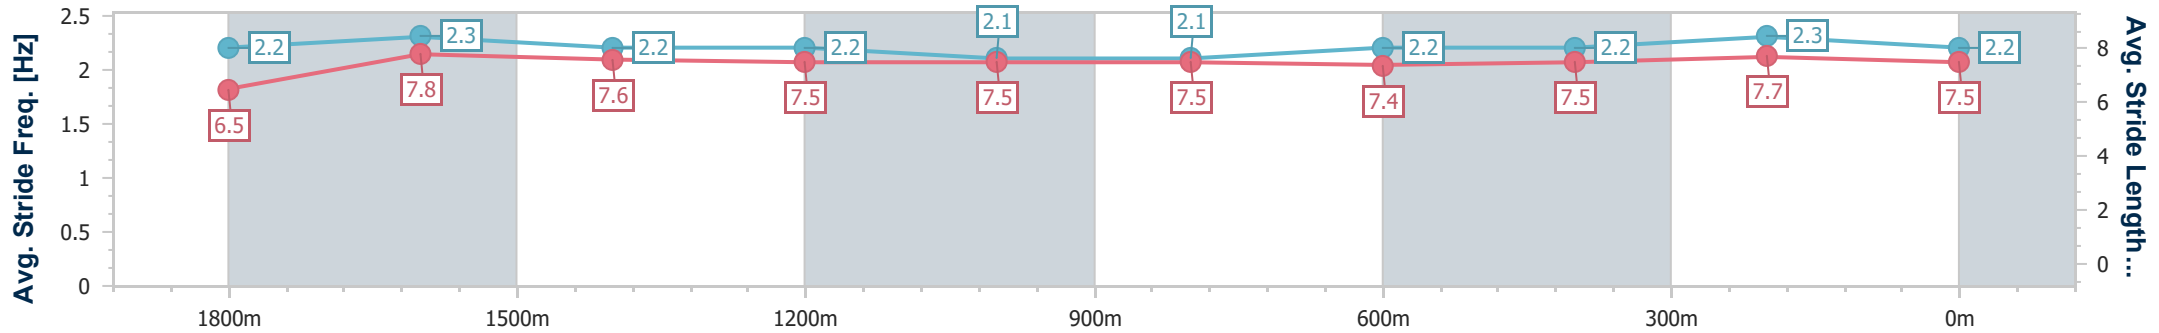

Doomben QLD Professional

Race 6: JRA CHAIRMAN'S HANDICAP - 2000m

13 May 2023 - 14:44

Track Rating: Good 4, Weather: Fine, Rail Position: True

BRISBANE RACING CLUB

Section	Overall	1800m	1600m	1400m	1200m	1000m	800m	600m	400m	200m
Section Times	2:02.33 [7] (0:14.30)	1:48.03 [1] (0:11.15)	1:36.88 [1] (0:11.76)	1:25.12 [1] (0:12.40)	1:12.72 [1] (0:12.50)	1:00.22 [1] (0:12.44)	0:47.78 [1] (0:12.41)	0:35.37 [1] (0:11.79)	0:23.58 [1] (0:11.52)	0:12.06 [4] (0:12.06)
Average Speed [km/h]	50.4	63.7	60.9	58.1	57.6	58.0	58.0	60.9	62.3	59.7
Top Speed [km/h]	65.1	65.5	62.8	59.5	58.6	58.8	59.9	62.3	63.1	61.4
Avg. Dist. to Rail [m]	1.2	1.8	1.2	0.3	0.4	0.2	0.1	0.6	1.2	0.7
Avg. Stride Freq. [Hz]	2.2	2.3	2.2	2.2	2.1	2.1	2.2	2.2	2.3	2.2
Avg. Stride Length [m]	6.5	7.8	7.6	7.5	7.5	7.5	7.4	7.5	7.7	7.5

- [] Ranking at each section and finish
- .-.- No data available at this section
- NA No data available

Horse/Jockey Name	Nerve Not Verve
Final Rank	8
Fastest Section Time (Section)	0:11.06 (400m)
Top Speed [km/h] (Section)	65.8 (400m)
Race State	Finished