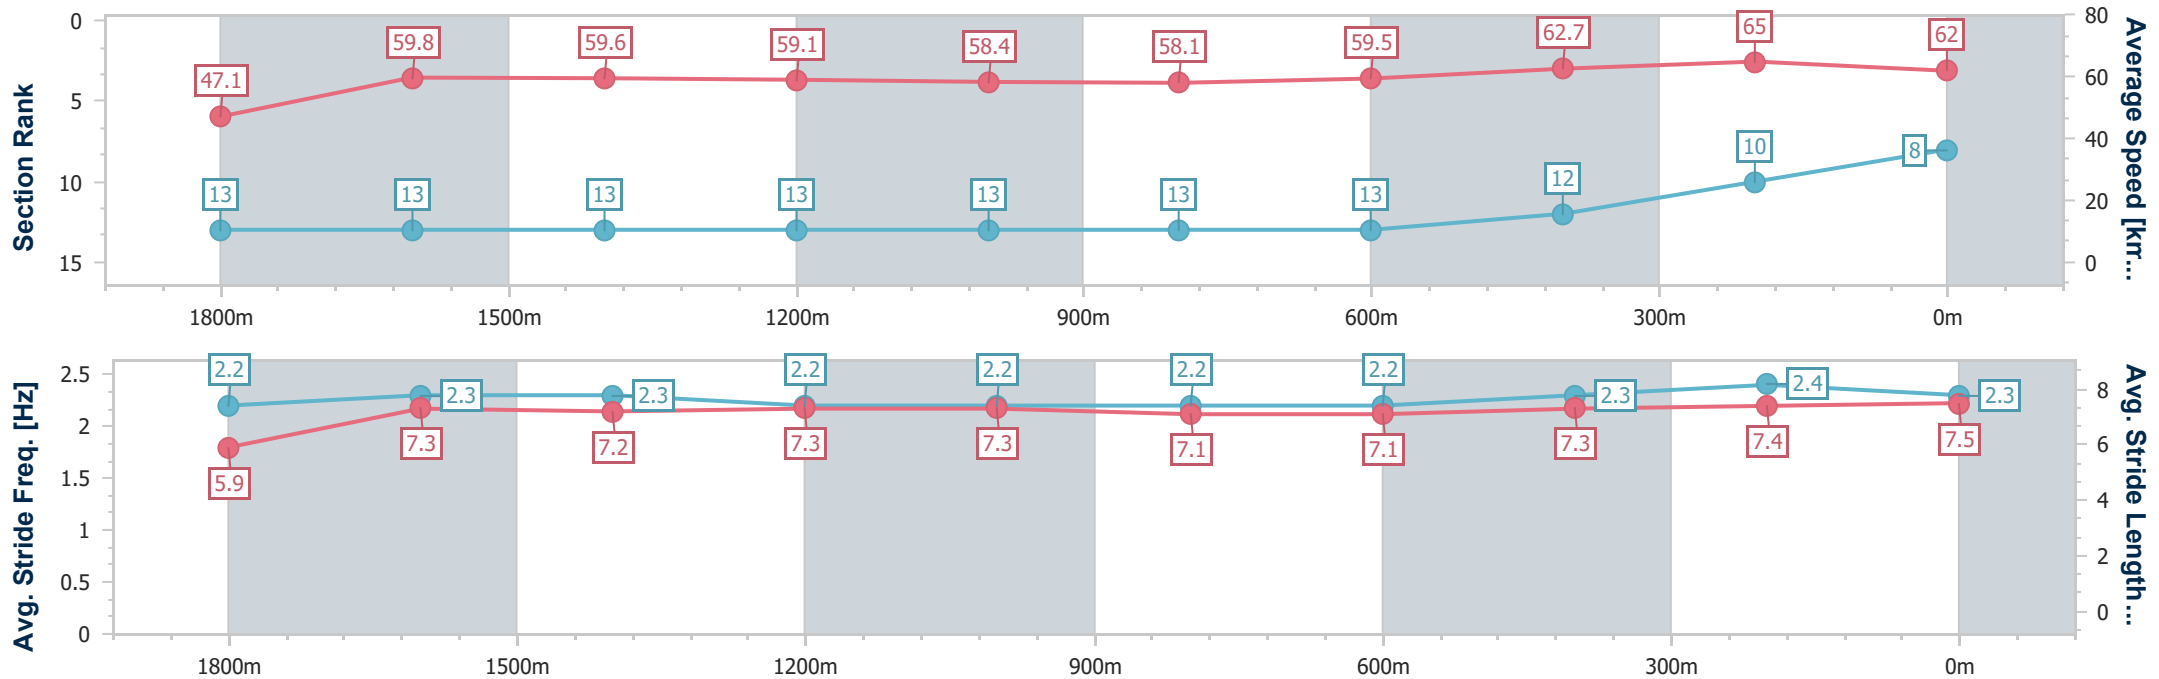

- [] Ranking at each section and finish
- .-.- No data available at this section
- NA No data available

Horse/Jockey Name	Nerve Not Verve
Final Rank	8
Fastest Section Time (Section)	0:11.06 (400m)
Top Speed [km/h] (Section)	65.8 (400m)
Race State	Finished

Doomben QLD Professional

Race 6: JRA CHAIRMAN'S HANDICAP - 2000m

13 May 2023 - 14:44

Track Rating: Good 4, Weather: Fine, Rail Position: True

BRISBANE RACING CLUB

Section	Overall	1800m	1600m	1400m	1200m	1000m	800m	600m	400m	200m
Section Times	2:02.38 [8] (0:15.31)	1:47.07 [13] (0:11.98)	1:35.09 [13] (0:11.95)	1:23.14 [13] (0:12.12)	1:11.02 [13] (0:12.32)	0:58.70 [13] (0:12.41)	0:46.29 [13] (0:12.16)	0:34.13 [13] (0:11.47)	0:22.66 [12] (0:11.06)	0:11.60 [10] (0:11.60)
Average Speed [km/h]	47.1	59.8	59.6	59.1	58.4	58.1	59.5	62.7	65.0	62.0
Top Speed [km/h]	61.2	61.2	60.5	60.5	60.1	59.5	63.1	64.1	65.8	64.4
Avg. Dist. to Rail [m]	9.6	1.6	2.3	0.6	0.7	0.7	0.6	0.3	1.6	3.0
Avg. Stride Freq. [Hz]	2.2	2.3	2.3	2.2	2.2	2.2	2.2	2.3	2.4	2.3
Avg. Stride Length [m]	5.9	7.3	7.2	7.3	7.3	7.1	7.1	7.3	7.4	7.5

- [] Ranking at each section and finish
- .-.- No data available at this section
- NA No data available

Horse/Jockey Name	Secret Glamour
Final Rank	9
Fastest Section Time (Section)	0:11.23 (400m)
Top Speed [km/h] (Section)	65.4 (400m)
Race State	Finished