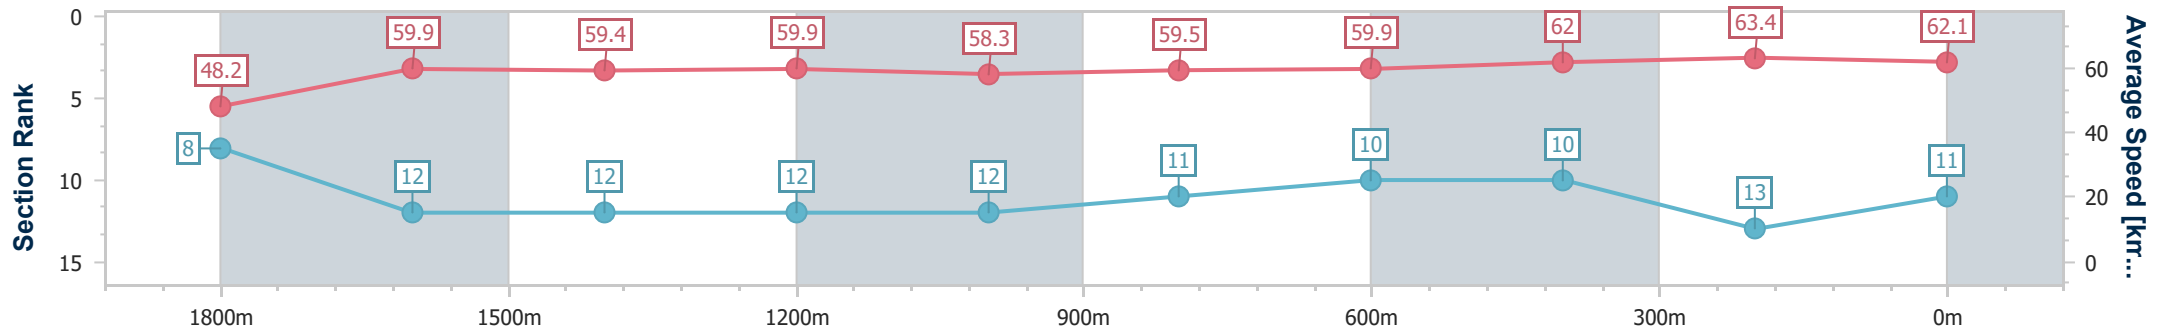

- [] Ranking at each section and finish
- .-.- No data available at this section
- NA No data available

Horse/Jockey Name	Southern Stock
Final Rank	11
Fastest Section Time (Section)	0:11.39 (400m)
Top Speed [km/h] (Section)	64.4 (400m)
Race State	Finished

Doomben QLD Professional

Race 6: JRA CHAIRMAN'S HANDICAP - 2000m

13 May 2023 - 14:44

Track Rating: Good 4, Weather: Fine, Rail Position: True

BRISBANE RACING CLUB

Section	Overall	1800m	1600m	1400m	1200m	1000m	800m	600m	400m	200m
Section Times	2:02.47 [11] (0:14.97)	1:47.50 [8] (0:12.01)	1:35.49 [12] (0:12.07)	1:23.42 [12] (0:12.04)	1:11.38 [12] (0:12.37)	0:59.01 [12] (0:12.16)	0:46.85 [11] (0:12.13)	0:34.72 [10] (0:11.72)	0:23.00 [10] (0:11.39)	0:11.61 [13] (0:11.61)
Average Speed [km/h]	48.2	59.9	59.4	59.9	58.3	59.5	59.9	62.0	63.4	62.1
Top Speed [km/h]	61.4	61.3	61.7	61.7	59.2	60.0	61.7	62.7	64.4	63.7
Avg. Dist. to Rail [m]	7.0	0.7	0.5	0.4	1.7	1.6	1.7	1.7	3.4	5.6
Avg. Stride Freq. [Hz]	2.1	2.3	2.2	2.2	2.1	2.1	2.2	2.2	2.3	2.3
Avg. Stride Length [m]	6.2	7.3	7.4	7.3	7.3	7.4	7.5	7.7	7.7	7.5

- [] Ranking at each section and finish
- .-.- No data available at this section
- NA No data available

Horse/Jockey Name	London Banker
Final Rank	12
Fastest Section Time (Section)	0:11.07 (400m)
Top Speed [km/h] (Section)	66.8 (400m)
Race State	Finished