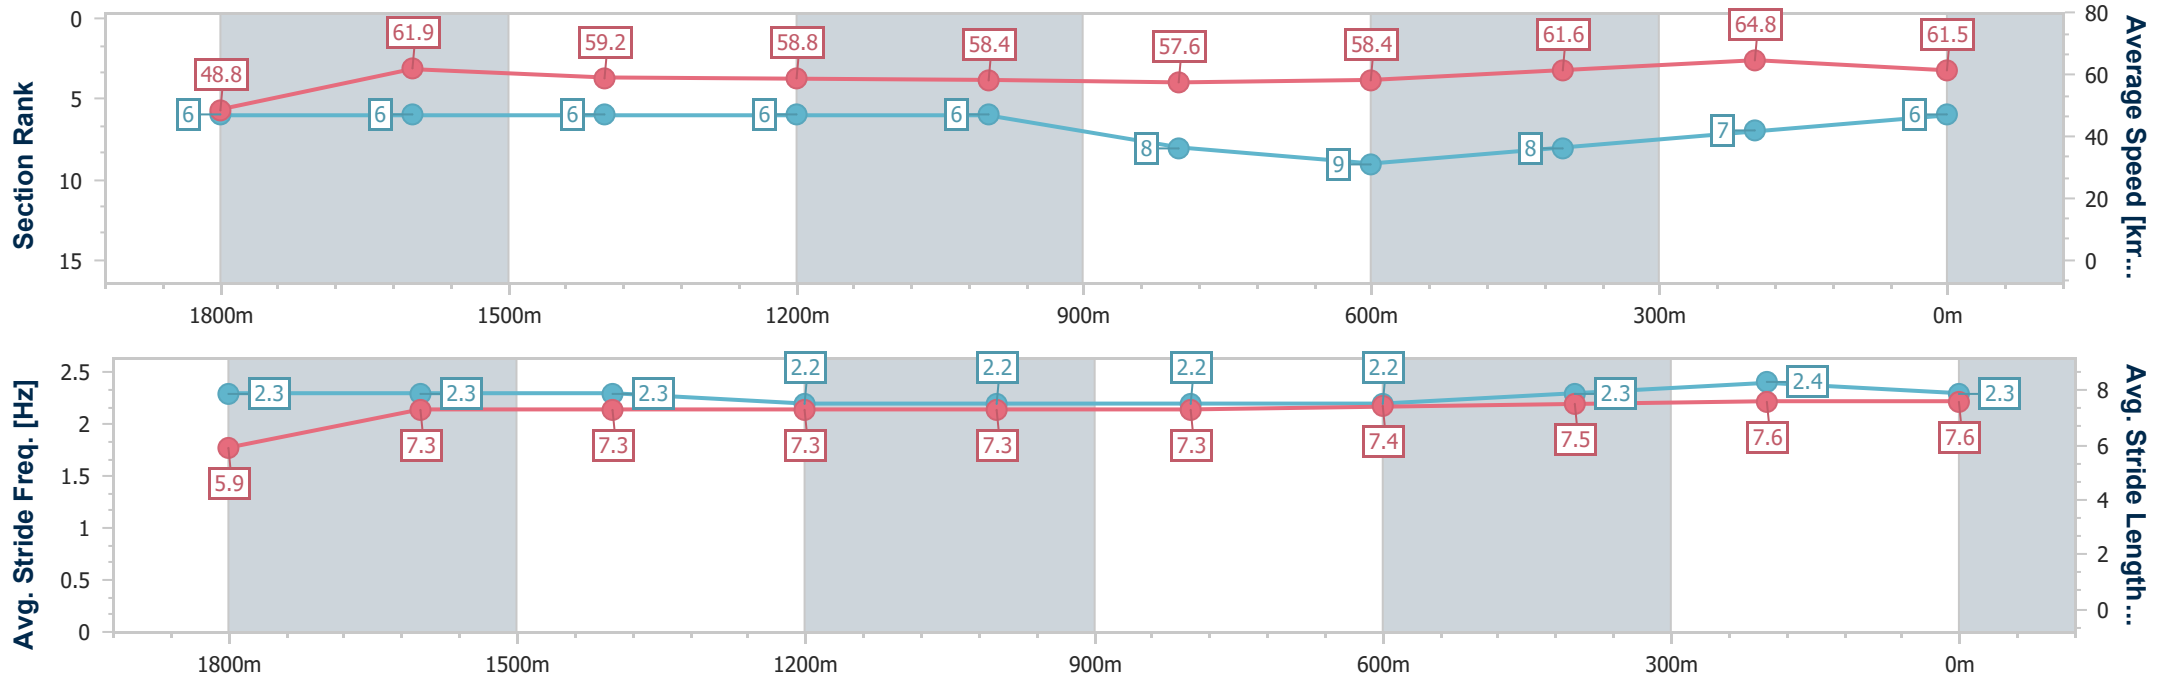

- [] Ranking at each section and finish
- .-.- No data available at this section
- NA No data available

Horse/Jockey Name	Stuck With You
Final Rank	6
Fastest Section Time (Section)	0:11.10 (400m)
Top Speed [km/h] (Section)	66.3 (400m)
Race State	Finished

Doomben QLD Professional

Race 6: JRA CHAIRMAN'S HANDICAP - 2000m

13 May 2023 - 14:44

Track Rating: Good 4, Weather: Fine, Rail Position: True

BRISBANE RACING CLUB

Section	Overall	1800m	1600m	1400m	1200m	1000m	800m	600m	400m	200m
Section Times	2:02.17 [6] (0:14.73)	1:47.44 [6] (0:11.54)	1:35.90 [6] (0:12.12)	1:23.78 [6] (0:12.18)	1:11.60 [6] (0:12.32)	0:59.28 [6] (0:12.50)	0:46.78 [8] (0:12.30)	0:34.48 [9] (0:11.68)	0:22.80 [8] (0:11.10)	0:11.70 [7] (0:11.70)
Average Speed [km/h]	48.8	61.9	59.2	58.8	58.4	57.6	58.4	61.6	64.8	61.5
Top Speed [km/h]	63.5	63.6	60.1	59.7	59.0	58.2	61.6	63.4	66.3	63.1
Avg. Dist. to Rail [m]	2.0	1.7	0.5	0.7	0.4	0.2	0.2	0.4	0.6	0.3
Avg. Stride Freq. [Hz]	2.3	2.3	2.3	2.2	2.2	2.2	2.2	2.3	2.4	2.3
Avg. Stride Length [m]	5.9	7.3	7.3	7.3	7.3	7.3	7.4	7.5	7.6	7.6

- [] Ranking at each section and finish
- .-.- No data available at this section
- NA No data available

Horse/Jockey Name	Red Wave
Final Rank	7
Fastest Section Time (Section)	0:11.15 (1800m)
Top Speed [km/h] (Section)	65.5 (1800m)
Race State	Finished