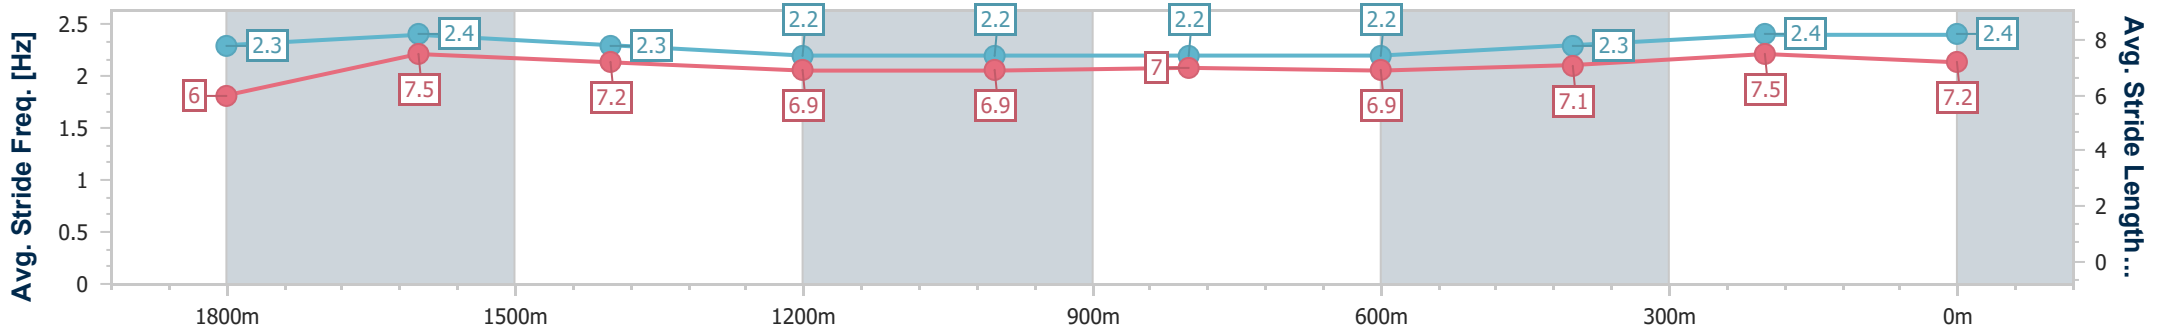

Doomben QLD Professional

Race 6: JRA CHAIRMAN'S HANDICAP - 2000m

13 May 2023 - 14:44

Track Rating: Good 4, Weather: Fine, Rail Position: True

BRISBANE RACING CLUB

Section	Overall	1800m	1600m	1400m	1200m	1000m	800m	600m	400m	200m
Section Times	2:01.74 [3] (0:14.32)	1:47.42 [2] (0:11.13)	1:36.29 [2] (0:12.01)	1:24.28 [2] (0:12.34)	1:11.94 [2] (0:12.54)	0:59.40 [3] (0:12.46)	0:46.94 [3] (0:12.43)	0:34.51 [4] (0:11.77)	0:22.74 [4] (0:11.23)	0:11.51 [3] (0:11.51)
Average Speed [km/h]	50.3	64.3	59.7	58.4	57.5	57.8	58.0	61.1	64.0	62.6
Top Speed [km/h]	65.4	65.8	62.1	59.6	58.5	58.8	60.3	62.6	64.6	64.3
Avg. Dist. to Rail [m]	2.8	1.5	0.8	0.3	1.0	0.8	0.3	0.3	0.4	0.3
Avg. Stride Freq. [Hz]	2.3	2.4	2.3	2.2	2.2	2.2	2.2	2.3	2.4	2.4
Avg. Stride Length [m]	6.0	7.5	7.2	6.9	6.9	7.0	6.9	7.1	7.5	7.2