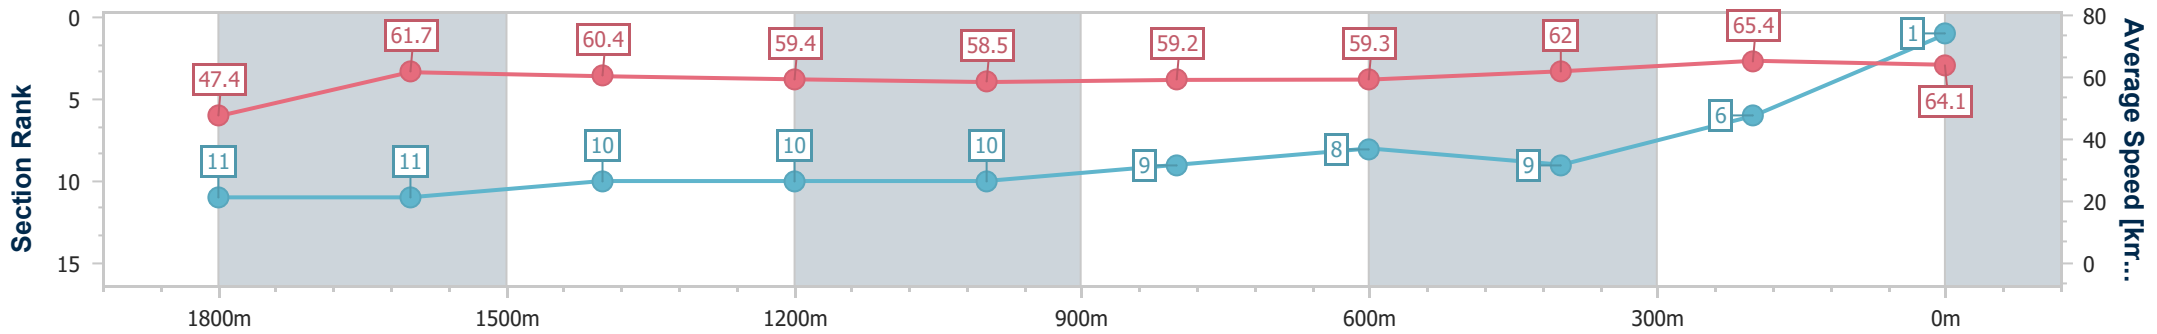

13 May 2023 - 14:44

Track Rating: Good 4, Weather: Fine, Rail Position: True

BRISBANE RACING CLUB

Section	Overall	1800m	1600m	1400m	1200m	1000m	800m	600m	400m	200m
Section Times	2:01.62 [1] (0:15.23)	1:46.39 [11] (0:11.62)	1:34.77 [11] (0:11.90)	1:22.87 [10] (0:12.16)	1:10.71 [10] (0:12.30)	0:58.41 [10] (0:12.20)	0:46.21 [9] (0:12.24)	0:33.97 [8] (0:11.70)	0:22.27 [9] (0:11.01)	0:11.26 [6] (0:11.26)
Average Speed [km/h]	47.4	61.7	60.4	59.4	58.5	59.2	59.3	62.0	65.4	64.1
Top Speed [km/h]	62.8	63.1	60.9	59.7	59.5	59.7	62.1	62.6	66.6	66.3
Avg. Dist. to Rail [m]	6.6	0.6	0.4	0.4	1.4	1.3	1.5	1.2	2.3	4.2
Avg. Stride Freq. [Hz]	2.1	2.2	2.2	2.1	2.1	2.1	2.1	2.2	2.2	2.2
Avg. Stride Length [m]	6.2	7.6	7.7	7.7	7.6	7.7	7.6	7.8	8.1	7.9