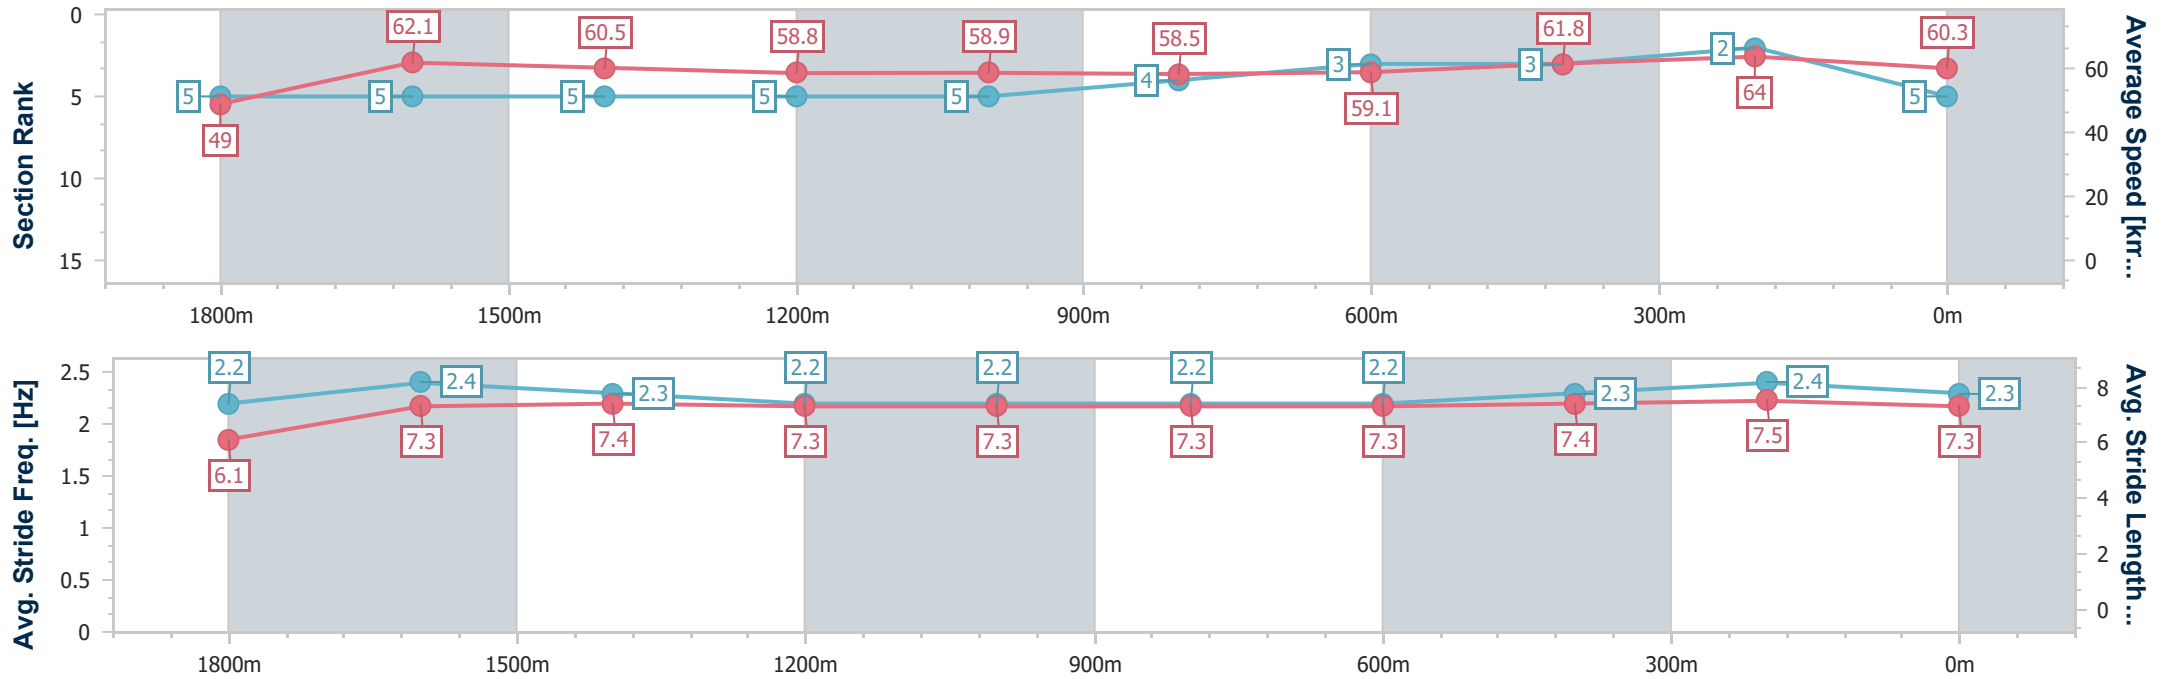

Doomben QLD Professional

Race 6: JRA CHAIRMAN'S HANDICAP - 2000m

13 May 2023 - 14:44

Track Rating: Good 4, Weather: Fine, Rail Position: True

BRISBANE RACING CLUB

Section	Overall	1800m	1600m	1400m	1200m	1000m	800m	600m	400m	200m
Section Times	2:02.15 [5] (0:14.71)	1:47.44 [5] (0:11.52)	1:35.92 [5] (0:11.89)	1:24.03 [5] (0:12.28)	1:11.75 [5] (0:12.23)	0:59.52 [5] (0:12.32)	0:47.20 [4] (0:12.29)	0:34.91 [3] (0:11.69)	0:23.22 [3] (0:11.27)	0:11.95 [2] (0:11.95)
Average Speed [km/h]	49.0	62.1	60.5	58.8	58.9	58.5	59.1	61.8	64.0	60.3
Top Speed [km/h]	63.4	63.4	61.3	59.3	60.1	60.1	61.1	63.9	65.0	63.1
Avg. Dist. to Rail [m]	3.3	0.9	0.5	0.5	1.5	1.4	1.2	0.9	0.7	1.5
Avg. Stride Freq. [Hz]	2.2	2.4	2.3	2.2	2.2	2.2	2.2	2.3	2.4	2.3
Avg. Stride Length [m]	6.1	7.3	7.4	7.3	7.3	7.3	7.3	7.4	7.5	7.3

- [] Ranking at each section and finish
- .-.- No data available at this section
- NA No data available

Horse/Jockey Name	Stuck With You
Final Rank	6
Fastest Section Time (Section)	0:11.10 (400m)
Top Speed [km/h] (Section)	66.3 (400m)
Race State	Finished