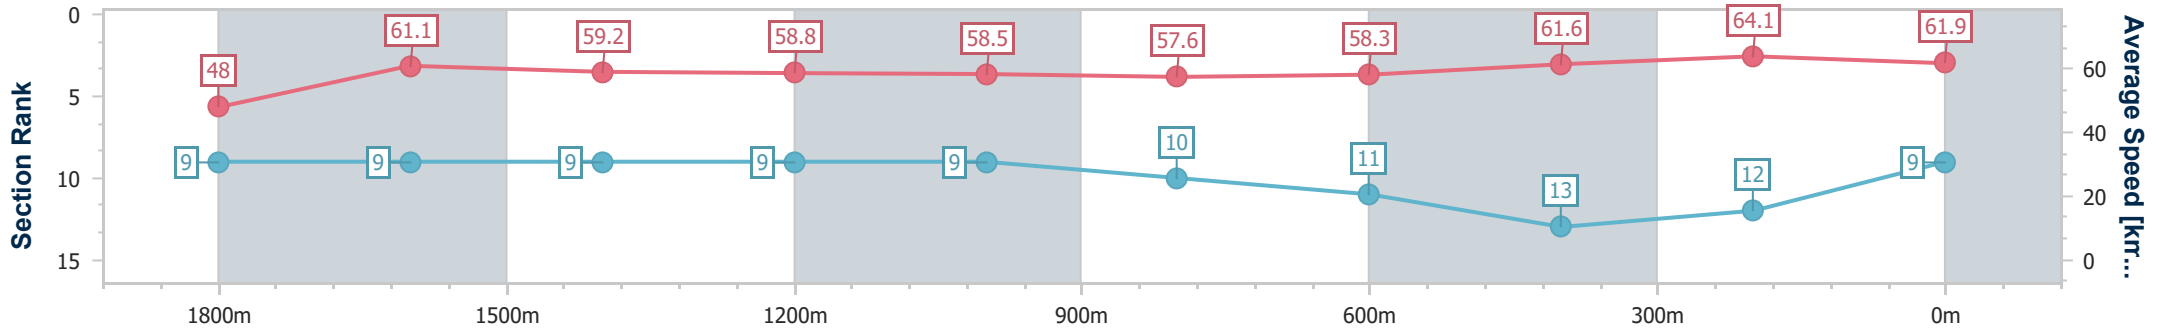

Doomben QLD Professional

Race 6: JRA CHAIRMAN'S HANDICAP - 2000m

13 May 2023 - 14:44

Track Rating: Good 4, Weather: Fine, Rail Position: True

BRISBANE RACING CLUB

Section	Overall	1800m	1600m	1400m	1200m	1000m	800m	600m	400m	200m
Section Times	2:02.39 [9] (0:15.00)	1:47.39 [9] (0:11.58)	1:35.81 [9] (0:12.06)	1:23.75 [9] (0:12.13)	1:11.62 [9] (0:12.32)	0:59.30 [9] (0:12.47)	0:46.83 [10] (0:12.31)	0:34.52 [11] (0:11.68)	0:22.84 [13] (0:11.23)	0:11.61 [12] (0:11.61)
Average Speed [km/h]	48.0	61.1	59.2	58.8	58.5	57.6	58.3	61.6	64.1	61.9
Top Speed [km/h]	63.4	63.0	60.2	59.5	58.9	58.6	61.5	63.2	65.4	65.1
Avg. Dist. to Rail [m]	2.3	3.2	1.6	1.3	1.0	0.5	0.9	0.4	2.1	2.9
Avg. Stride Freq. [Hz]	2.2	2.3	2.3	2.3	2.2	2.2	2.2	2.3	2.3	2.3
Avg. Stride Length [m]	6.1	7.3	7.2	7.2	7.3	7.3	7.3	7.5	7.7	7.5

- [] Ranking at each section and finish
- .-.- No data available at this section
- NA No data available

Horse/Jockey Name	Warning
Final Rank	10
Fastest Section Time (Section)	0:11.58 (400m)
Top Speed [km/h] (Section)	63.5 (Overall)
Race State	Finished