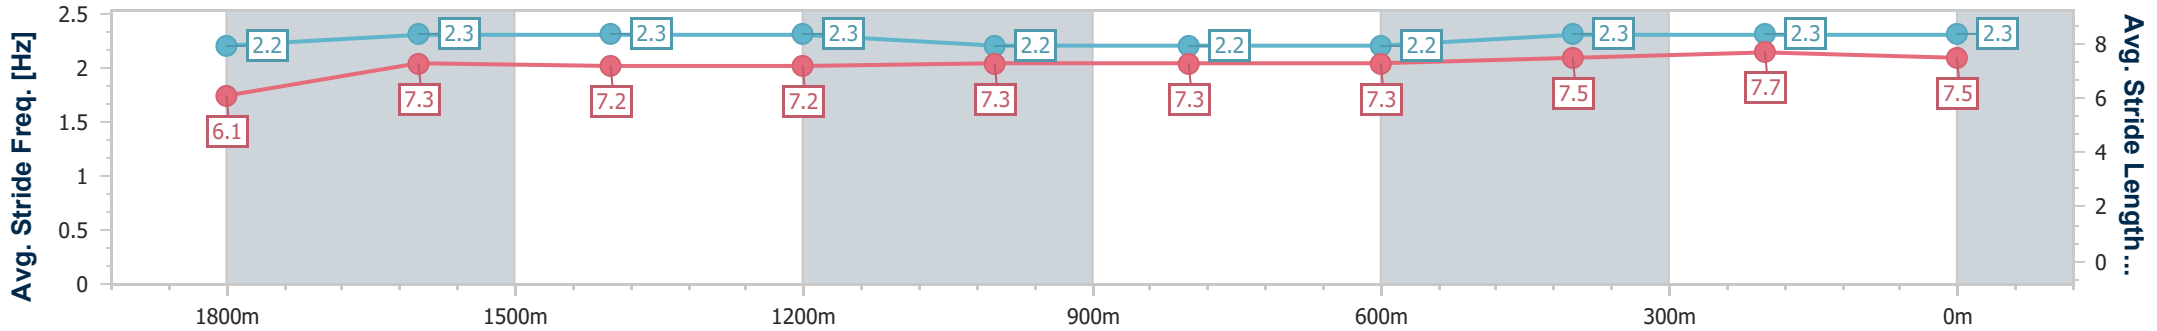

- [] Ranking at each section and finish
- .-.- No data available at this section
- NA No data available

Horse/Jockey Name	Secret Glamour
Final Rank	9
Fastest Section Time (Section)	0:11.23 (400m)
Top Speed [km/h] (Section)	65.4 (400m)
Race State	Finished

Doomben QLD Professional

Race 6: JRA CHAIRMAN'S HANDICAP - 2000m

13 May 2023 - 14:44

Track Rating: Good 4, Weather: Fine, Rail Position: True

BRISBANE RACING CLUB

Section	Overall	1800m	1600m	1400m	1200m	1000m	800m	600m	400m	200m
Section Times	2:02.39 [9] (0:15.00)	1:47.39 [9] (0:11.58)	1:35.81 [9] (0:12.06)	1:23.75 [9] (0:12.13)	1:11.62 [9] (0:12.32)	0:59.30 [9] (0:12.47)	0:46.83 [10] (0:12.31)	0:34.52 [11] (0:11.68)	0:22.84 [13] (0:11.23)	0:11.61 [12] (0:11.61)
Average Speed [km/h]	48.0	61.1	59.2	58.8	58.5	57.6	58.3	61.6	64.1	61.9
Top Speed [km/h]	63.4	63.0	60.2	59.5	58.9	58.6	61.5	63.2	65.4	65.1
Avg. Dist. to Rail [m]	2.3	3.2	1.6	1.3	1.0	0.5	0.9	0.4	2.1	2.9
Avg. Stride Freq. [Hz]	2.2	2.3	2.3	2.3	2.2	2.2	2.2	2.3	2.3	2.3
Avg. Stride Length [m]	6.1	7.3	7.2	7.2	7.3	7.3	7.3	7.5	7.7	7.5

- [] Ranking at each section and finish
- .-.- No data available at this section
- NA No data available

Horse/Jockey Name	Warning
Final Rank	10
Fastest Section Time (Section)	0:11.58 (400m)
Top Speed [km/h] (Section)	63.5 (Overall)
Race State	Finished