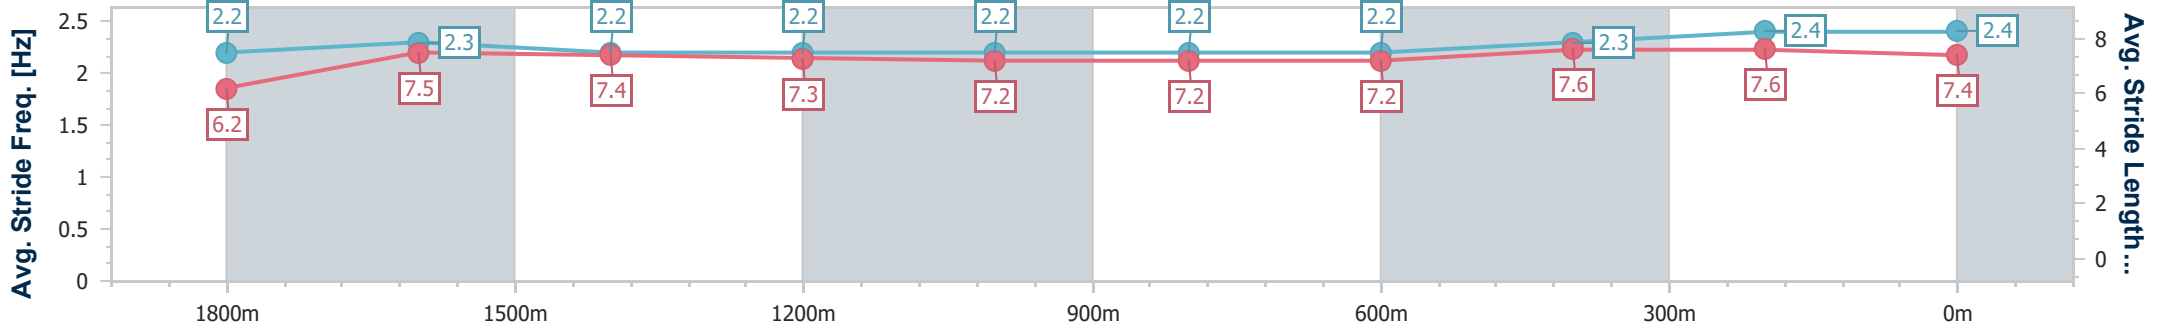

Doomben QLD Professional

Race 6: JRA CHAIRMAN'S HANDICAP - 2000m

13 May 2023 - 14:44

Track Rating: Good 4, Weather: Fine, Rail Position: True

BRISBANE RACING CLUB

Section	Overall	1800m	1600m	1400m	1200m	1000m	800m	600m	400m	200m
Section Times	2:01.82 [4] (0:15.03)	1:46.79 [10] (0:11.56)	1:35.23 [7] (0:11.89)	1:23.34 [7] (0:12.17)	1:11.17 [7] (0:12.31)	0:58.86 [8] (0:12.18)	0:46.68 [7] (0:12.29)	0:34.39 [6] (0:11.70)	0:22.69 [5] (0:11.15)	0:11.54 [5] (0:11.54)
Average Speed [km/h]	47.9	61.8	60.4	59.1	58.5	59.4	58.9	61.9	64.8	62.3
Top Speed [km/h]	63.5	63.4	61.5	60.0	59.5	60.2	61.8	63.2	65.9	63.9
Avg. Dist. to Rail [m]	3.2	1.1	0.7	0.5	1.7	1.6	1.1	1.0	2.0	3.5
Avg. Stride Freq. [Hz]	2.2	2.3	2.2	2.2	2.2	2.2	2.2	2.3	2.4	2.4
Avg. Stride Length [m]	6.2	7.5	7.4	7.3	7.2	7.2	7.2	7.6	7.6	7.4