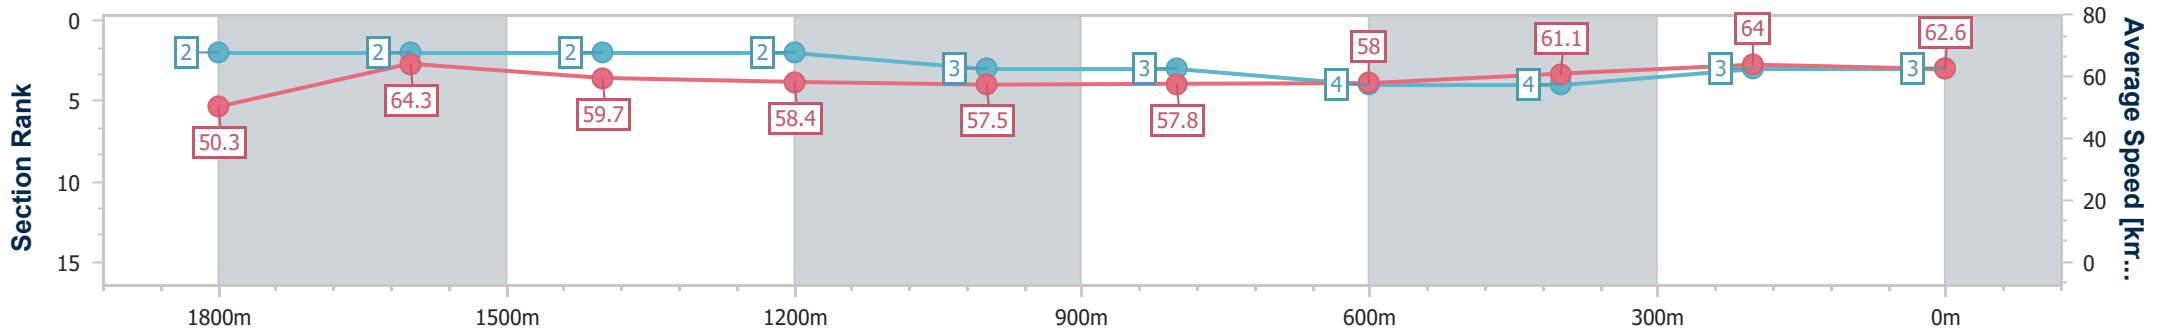

Doomben QLD Professional

Race 6: JRA CHAIRMAN'S HANDICAP - 2000m

13 May 2023 - 14:44

Track Rating: Good 4, Weather: Fine, Rail Position: True

BRISBANE RACING CLUB

Section	Overall	1800m	1600m	1400m	1200m	1000m	800m	600m	400m	200m
Section Times	2:01.74 [3] (0:14.32)	1:47.42 [2] (0:11.13)	1:36.29 [2] (0:12.01)	1:24.28 [2] (0:12.34)	1:11.94 [2] (0:12.54)	0:59.40 [3] (0:12.46)	0:46.94 [3] (0:12.43)	0:34.51 [4] (0:11.77)	0:22.74 [4] (0:11.23)	0:11.51 [3] (0:11.51)
Average Speed [km/h]	50.3	64.3	59.7	58.4	57.5	57.8	58.0	61.1	64.0	62.6
Top Speed [km/h]	65.4	65.8	62.1	59.6	58.5	58.8	60.3	62.6	64.6	64.3
Avg. Dist. to Rail [m]	2.8	1.5	0.8	0.3	1.0	0.8	0.3	0.3	0.4	0.3
Avg. Stride Freq. [Hz]	2.3	2.4	2.3	2.2	2.2	2.2	2.2	2.3	2.4	2.4
Avg. Stride Length [m]	6.0	7.5	7.2	6.9	6.9	7.0	6.9	7.1	7.5	7.2