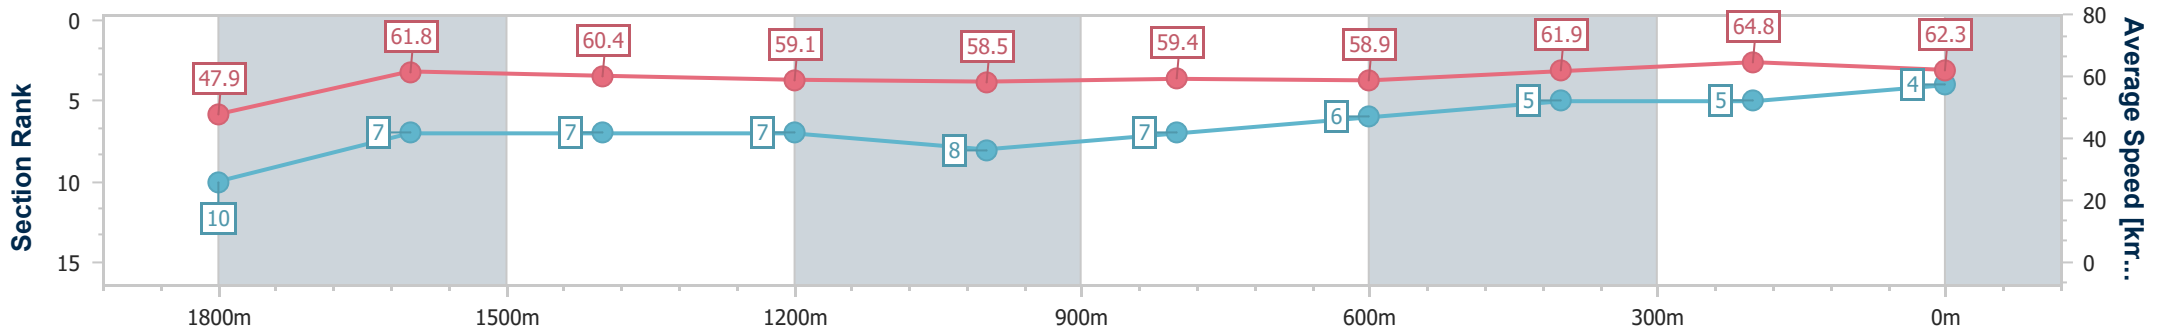

Doomben QLD Professional

Race 6: JRA CHAIRMAN'S HANDICAP - 2000m

13 May 2023 - 14:44

Track Rating: Good 4, Weather: Fine, Rail Position: True

BRISBANE RACING CLUB

Section	Overall	1800m	1600m	1400m	1200m	1000m	800m	600m	400m	200m
Section Times	2:01.82 [4] (0:15.03)	1:46.79 [10] (0:11.56)	1:35.23 [7] (0:11.89)	1:23.34 [7] (0:12.17)	1:11.17 [7] (0:12.31)	0:58.86 [8] (0:12.18)	0:46.68 [7] (0:12.29)	0:34.39 [6] (0:11.70)	0:22.69 [5] (0:11.15)	0:11.54 [5] (0:11.54)
Average Speed [km/h]	47.9	61.8	60.4	59.1	58.5	59.4	58.9	61.9	64.8	62.3
Top Speed [km/h]	63.5	63.4	61.5	60.0	59.5	60.2	61.8	63.2	65.9	63.9
Avg. Dist. to Rail [m]	3.2	1.1	0.7	0.5	1.7	1.6	1.1	1.0	2.0	3.5
Avg. Stride Freq. [Hz]	2.2	2.3	2.2	2.2	2.2	2.2	2.2	2.3	2.4	2.4
Avg. Stride Length [m]	6.2	7.5	7.4	7.3	7.2	7.2	7.2	7.6	7.6	7.4