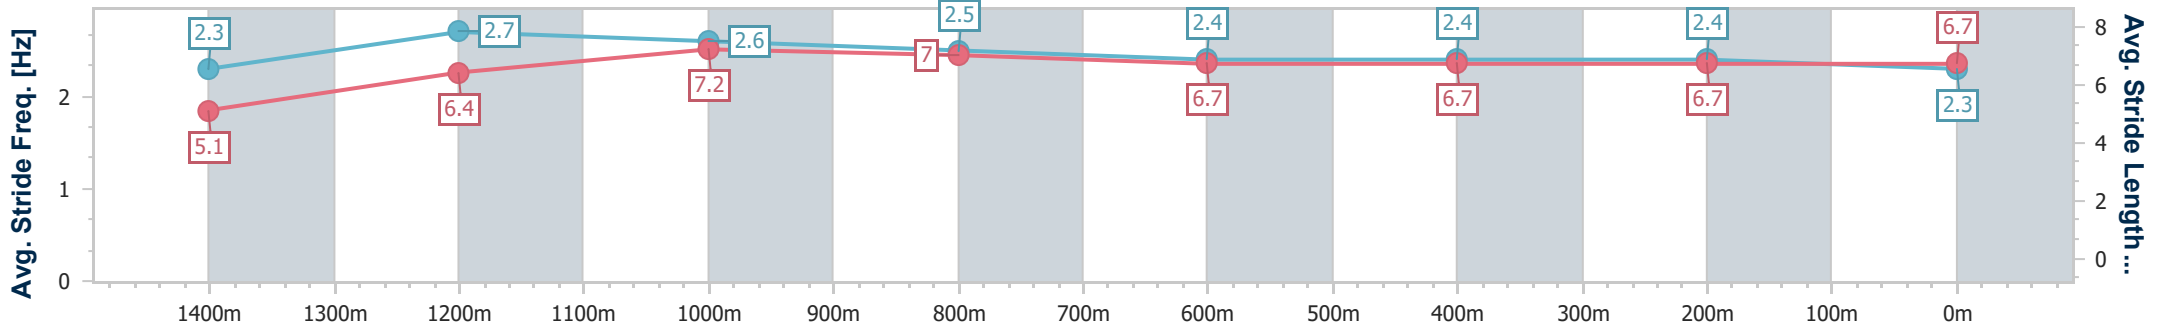

Horse/Jockey Name	Master Of Menace
Final Rank	10
Fastest Section Time (Section)	0:10.86 (1200m)
Top Speed [km/h] (Section)	67.2 (1200m)
Race State	Finished

Aquis Park Gold Coast Poly QLD Professional
Race 5: MOUNT FRANKLIN LIGHTLY SPARKLING Class 1
Handicap - 1540m
20 May 2023 - 14:56

Track Rating: Synthetic , Weather: Fine, Rail Position: True

Section	Overall	1400m	1200m	1000m	800m	600m	400m	200m
Section Times	1:36.20 [10] (0:11.60)	1:24.60 [10] (0:11.63)	1:12.97 [10] (0:10.86)	1:02.11 [10] (0:11.64)	0:50.47 [5] (0:12.22)	0:38.25 [5] (0:12.68)	0:25.57 [10] (0:12.72)	0:12.85 [10] (0:12.85)
Average Speed [km/h]	43.5	61.9	66.3	62.0	58.9	57.4	57.0	56.2
Top Speed [km/h]	61.4	64.3	67.2	65.6	60.3	59.8	58.3	58.1
Avg. Dist. to Rail [m]	9.0	1.0	1.3	1.7	0.6	2.2	3.2	2.5
Avg. Stride Freq. [Hz]	2.3	2.7	2.6	2.5	2.4	2.4	2.4	2.3
Avg. Stride Length [m]	5.1	6.4	7.2	7.0	6.7	6.7	6.7	6.7

- [ ] Ranking at each section and finish
- -.-.- No data available at this section
- NA No data available