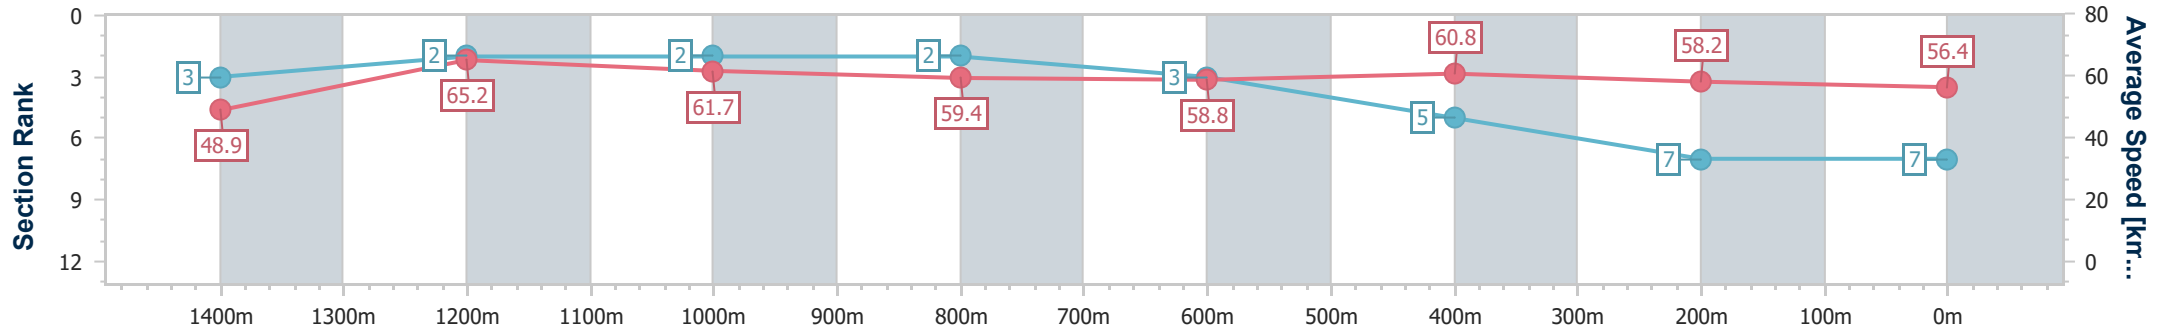

Horse/Jockey Name	Arpels
Final Rank	7
Fastest Section Time (Section)	0:10.33 (Overall)
Top Speed [km/h] (Section)	66.2 (1400m)
Race State	Finished

Aquis Park Gold Coast Poly QLD Professional
Race 5: MOUNT FRANKLIN LIGHTLY SPARKLING Class 1
Handicap - 1540m
20 May 2023 - 14:56

Track Rating: Synthetic , Weather: Fine, Rail Position: True

Section	Overall	1400m	1200m	1000m	800m	600m	400m	200m
Section Times	1:35.00 [7] (0:10.33)	1:24.67 [3] (0:11.31)	1:13.36 [2] (0:11.66)	1:01.70 [2] (0:12.17)	0:49.53 [2] (0:12.31)	0:37.22 [3] (0:12.02)	0:25.20 [5] (0:12.44)	0:12.76 [7] (0:12.76)
Average Speed [km/h]	48.9	65.2	61.7	59.4	58.8	60.8	58.2	56.4
Top Speed [km/h]	64.9	66.2	63.4	60.5	60.2	61.6	59.6	58.8
Avg. Dist. to Rail [m]	9.0	3.1	1.5	1.5	1.0	2.6	3.9	6.5
Avg. Stride Freq. [Hz]	2.4	2.6	2.5	2.4	2.4	2.5	2.4	2.3
Avg. Stride Length [m]	5.6	6.8	6.9	6.9	6.8	6.9	6.5	6.6

- [ ] Ranking at each section and finish
- -.-.- No data available at this section
- NA No data available