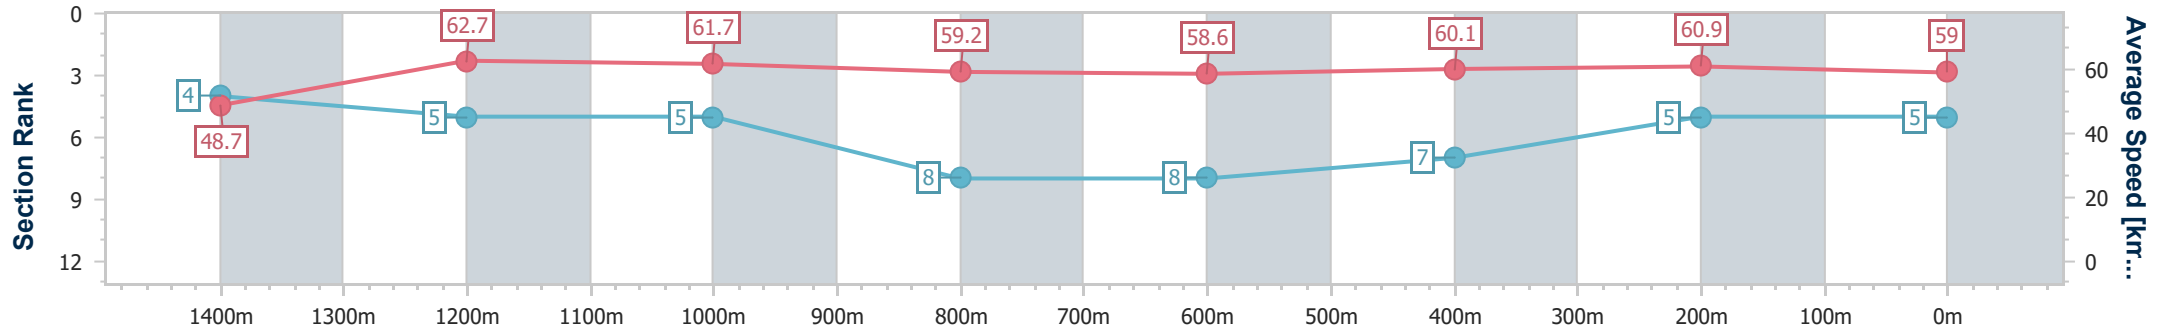

Horse/Jockey Name	Kalpna
Final Rank	5
Fastest Section Time (Section)	0:10.38 (Overall)
Top Speed [km/h] (Section)	63.8 (1400m)
Race State	Finished

Aquis Park Gold Coast Poly QLD Professional
Race 5: MOUNT FRANKLIN LIGHTLY SPARKLING Class 1
Handicap - 1540m
20 May 2023 - 14:56

Track Rating: Synthetic , Weather: Fine, Rail Position: True

Section	Overall	1400m	1200m	1000m	800m	600m	400m	200m
Section Times	1:34.34 [5] (0:10.38)	1:23.96 [4] (0:11.63)	1:12.33 [5] (0:11.69)	1:00.64 [5] (0:12.20)	0:48.44 [8] (0:12.32)	0:36.12 [8] (0:12.02)	0:24.10 [7] (0:11.86)	0:12.24 [5] (0:12.24)
Average Speed [km/h]	48.7	62.7	61.7	59.2	58.6	60.1	60.9	59.0
Top Speed [km/h]	62.7	63.8	62.6	60.9	59.7	60.7	62.8	60.6
Avg. Dist. to Rail [m]	5.2	1.7	1.3	1.1	0.8	0.4	2.6	5.2
Avg. Stride Freq. [Hz]	2.4	2.4	2.3	2.3	2.3	2.3	2.3	2.3
Avg. Stride Length [m]	5.5	7.2	7.3	6.9	7.1	7.2	7.2	7.1

- [ ] Ranking at each section and finish
- -.-.- No data available at this section
- NA No data available