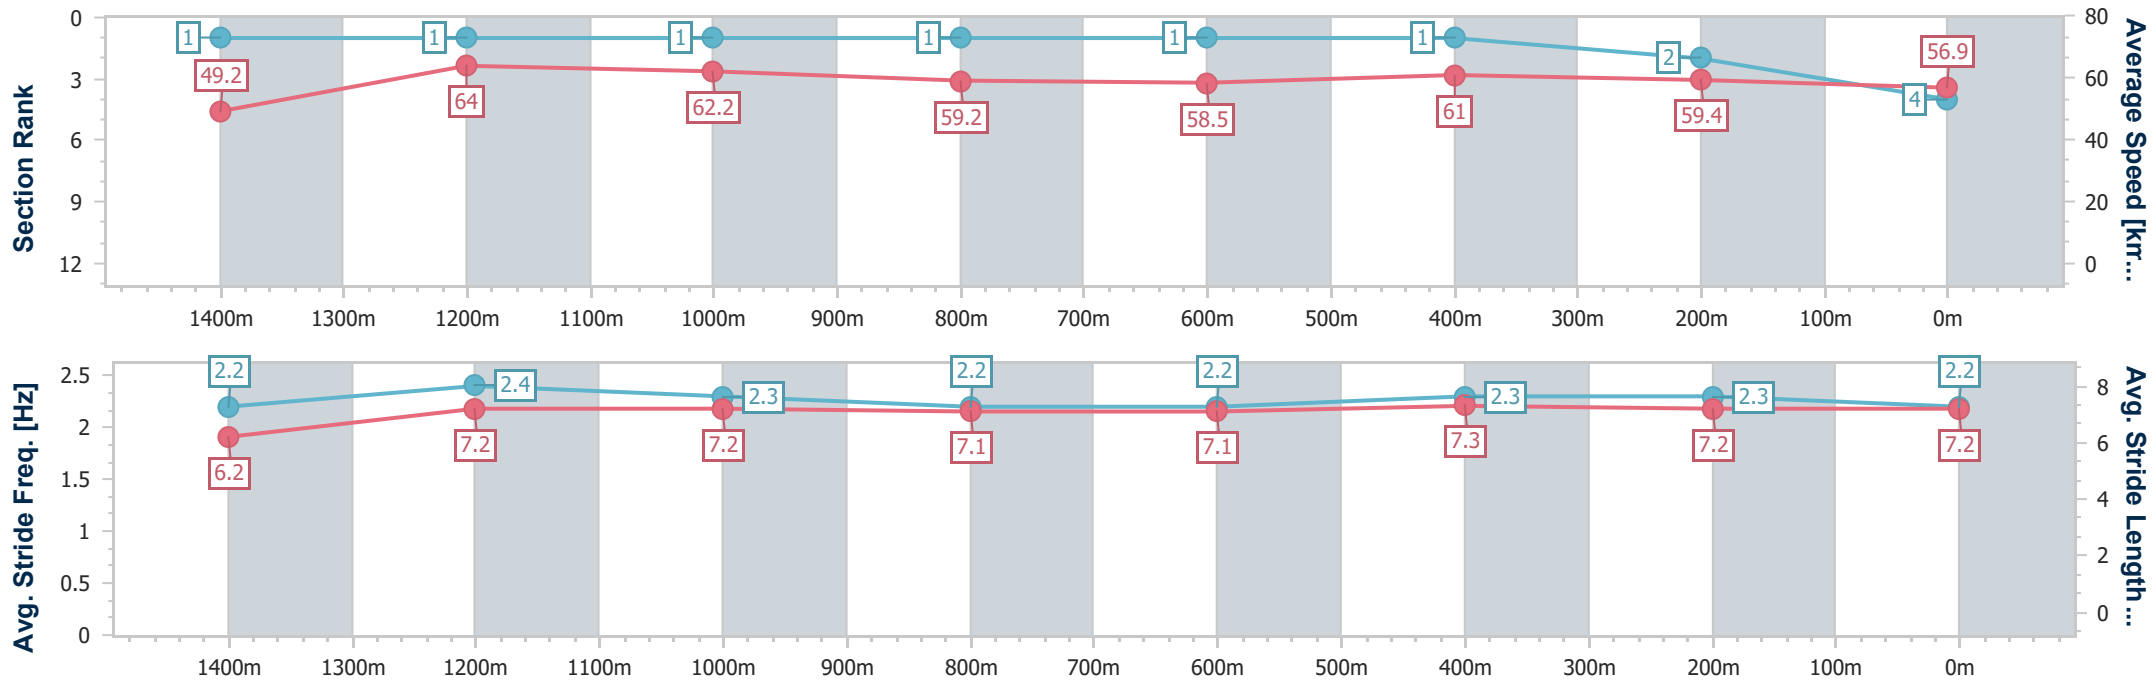

Horse/Jockey Name	Summer Star
Final Rank	4
Fastest Section Time (Section)	0:10.22 (Overall)
Top Speed [km/h] (Section)	65.7 (Overall)
Race State	Finished

Aquis Park Gold Coast Poly QLD Professional
Race 5: MOUNT FRANKLIN LIGHTLY SPARKLING Class 1
Handicap - 1540m
20 May 2023 - 14:56

Track Rating: Synthetic , Weather: Fine, Rail Position: True

Section	Overall	1400m	1200m	1000m	800m	600m	400m	200m
Section Times	1:34.33 [4] (0:10.22)	1:24.11 [1] (0:11.37)	1:12.74 [1] (0:11.59)	1:01.15 [1] (0:12.18)	0:48.97 [1] (0:12.32)	0:36.65 [1] (0:11.81)	0:24.84 [1] (0:12.15)	0:12.69 [2] (0:12.69)
Average Speed [km/h]	49.2	64.0	62.2	59.2	58.5	61.0	59.4	56.9
Top Speed [km/h]	65.7	65.0	64.1	60.1	60.6	61.5	60.0	58.9
Avg. Dist. to Rail [m]	2.7	1.2	1.0	0.7	0.7	0.4	1.4	2.4
Avg. Stride Freq. [Hz]	2.2	2.4	2.3	2.2	2.2	2.3	2.3	2.2
Avg. Stride Length [m]	6.2	7.2	7.2	7.1	7.1	7.3	7.2	7.2

- [ ] Ranking at each section and finish
- -.-.- No data available at this section
- NA No data available