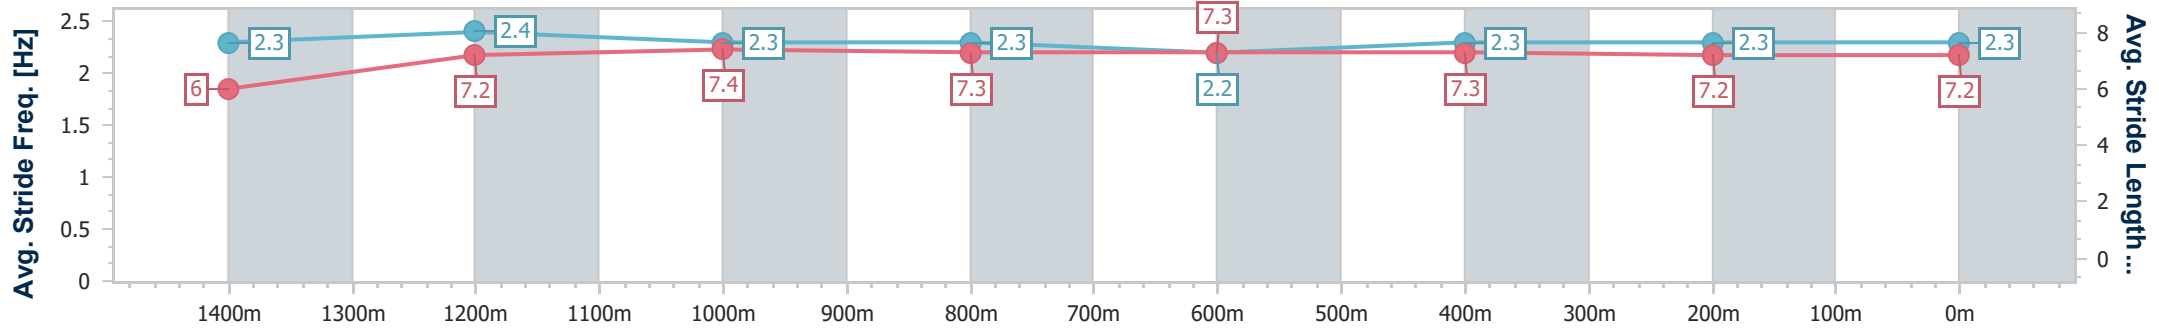

Horse/Jockey Name	Luz Long
Final Rank	3
Fastest Section Time (Section)	0:10.24 (Overall)
Top Speed [km/h] (Section)	64.5 (1400m)
Race State	Finished

Aquis Park Gold Coast Poly QLD Professional
Race 5: MOUNT FRANKLIN LIGHTLY SPARKLING Class 1
Handicap - 1540m
20 May 2023 - 14:56

Track Rating: Synthetic , Weather: Fine, Rail Position: True

Section	Overall	1400m	1200m	1000m	800m	600m	400m	200m
Section Times	1:34.11 [3] (0:10.24)	1:23.87 [2] (0:11.63)	1:12.24 [4] (0:11.70)	1:00.54 [4] (0:12.12)	0:48.42 [4] (0:12.25)	0:36.17 [4] (0:11.88)	0:24.29 [4] (0:12.03)	0:12.26 [4] (0:12.26)
Average Speed [km/h]	49.3	62.9	61.6	59.3	58.5	60.4	60.1	58.6
Top Speed [km/h]	64.1	64.5	64.2	60.1	60.1	61.1	61.0	61.1
Avg. Dist. to Rail [m]	7.4	2.1	0.2	0.2	0.9	0.9	1.9	4.6
Avg. Stride Freq. [Hz]	2.3	2.4	2.3	2.3	2.2	2.3	2.3	2.3
Avg. Stride Length [m]	6.0	7.2	7.4	7.3	7.3	7.3	7.2	7.2

- [ ] Ranking at each section and finish
- -.-.- No data available at this section
- NA No data available