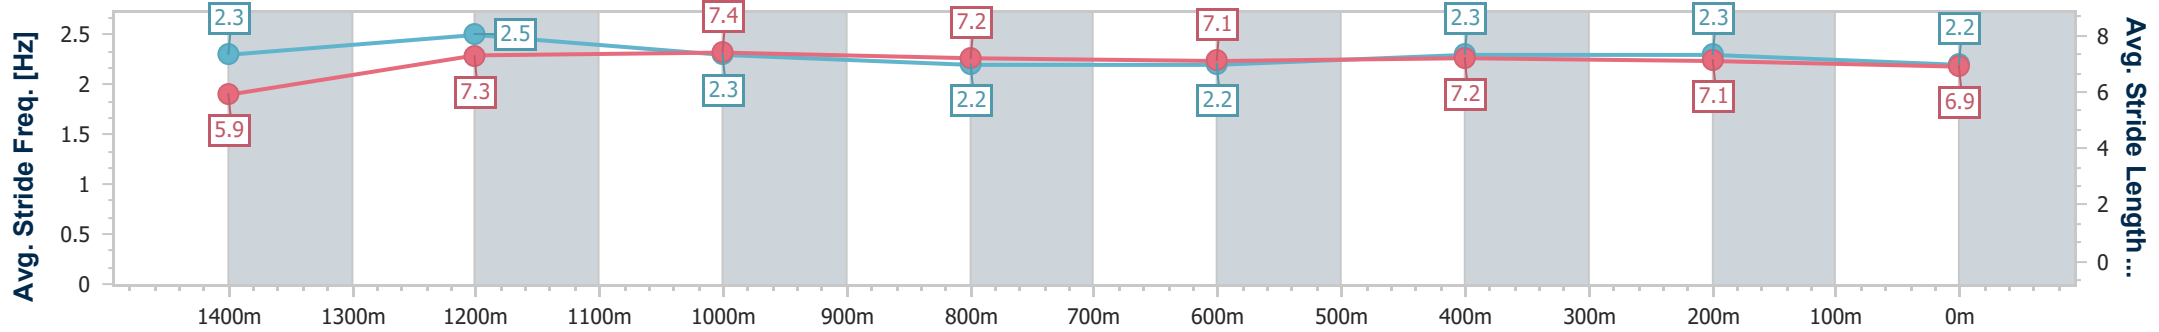

Horse/Jockey Name	Renault
Final Rank	8
Fastest Section Time (Section)	0:10.38 (Overall)
Top Speed [km/h] (Section)	66.0 (1400m)
Race State	Finished

Aquis Park Gold Coast Poly QLD Professional
Race 5: MOUNT FRANKLIN LIGHTLY SPARKLING Class 1
Handicap - 1540m
20 May 2023 - 14:56

Track Rating: Synthetic , Weather: Fine, Rail Position: True

Section	Overall	1400m	1200m	1000m	800m	600m	400m	200m
Section Times	1:35.32 [8] (0:10.38)	1:24.94 [5] (0:11.40)	1:13.54 [3] (0:11.74)	1:01.80 [3] (0:12.16)	0:49.64 [3] (0:12.37)	0:37.27 [6] (0:12.14)	0:25.13 [6] (0:12.21)	0:12.92 [8] (0:12.92)
Average Speed [km/h]	48.6	65.0	61.4	59.4	58.7	59.7	59.3	55.9
Top Speed [km/h]	65.1	66.0	64.6	60.4	60.0	60.6	60.4	58.2
Avg. Dist. to Rail [m]	10.0	3.7	1.4	1.8	1.4	1.4	4.0	7.0
Avg. Stride Freq. [Hz]	2.3	2.5	2.3	2.2	2.2	2.3	2.3	2.2
Avg. Stride Length [m]	5.9	7.3	7.4	7.2	7.1	7.2	7.1	6.9

- [ ] Ranking at each section and finish
- -.-.- No data available at this section
- NA No data available