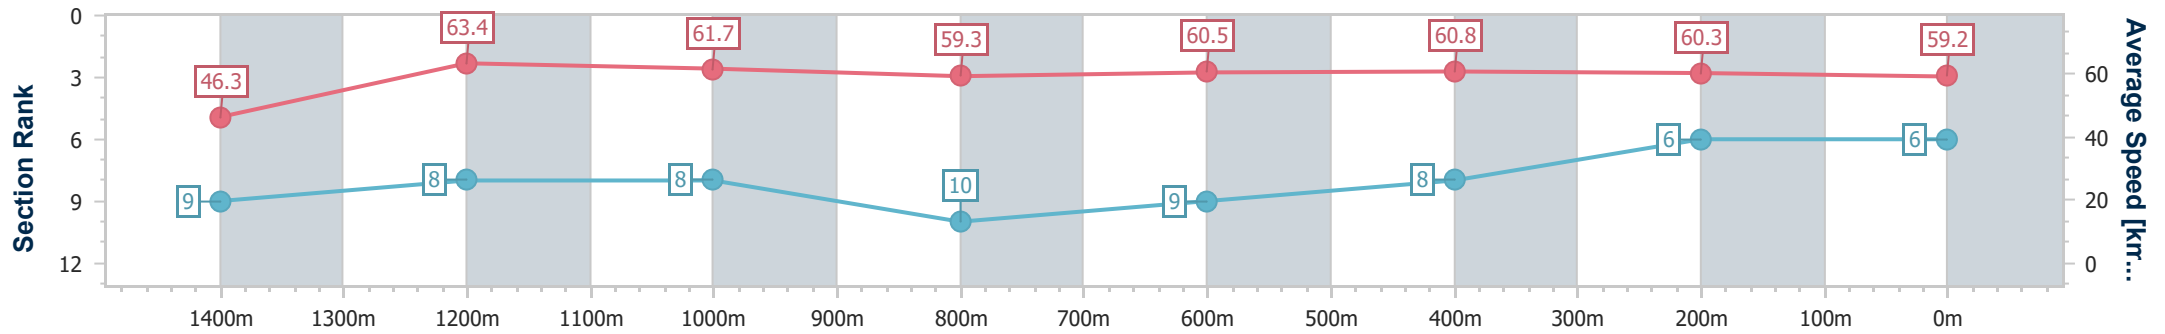

Horse/Jockey Name	Lago Di Braies
Final Rank	6
Fastest Section Time (Section)	0:10.86 (Overall)
Top Speed [km/h] (Section)	64.9 (Overall)
Race State	Finished

Aquis Park Gold Coast Poly QLD Professional
Race 5: MOUNT FRANKLIN LIGHTLY SPARKLING Class 1
Handicap - 1540m
20 May 2023 - 14:56

Track Rating: Synthetic , Weather: Fine, Rail Position: True

Section	Overall	1400m	1200m	1000m	800m	600m	400m	200m
Section Times	1:34.55 [6] (0:10.86)	1:23.69 [9] (0:11.45)	1:12.24 [8] (0:11.66)	1:00.58 [8] (0:12.22)	0:48.36 [10] (0:12.06)	0:36.30 [9] (0:12.01)	0:24.29 [8] (0:12.07)	0:12.22 [6] (0:12.22)
Average Speed [km/h]	46.3	63.4	61.7	59.3	60.5	60.8	60.3	59.2
Top Speed [km/h]	64.9	64.7	63.0	61.1	61.7	62.0	62.1	60.3
Avg. Dist. to Rail [m]	4.4	1.0	2.2	2.1	2.8	3.6	5.3	8.5
Avg. Stride Freq. [Hz]	2.0	2.2	2.2	2.1	2.2	2.2	2.3	2.2
Avg. Stride Length [m]	6.3	7.7	7.8	7.7	7.7	7.6	7.4	7.2

- [ ] Ranking at each section and finish
- -.-.- No data available at this section
- NA No data available