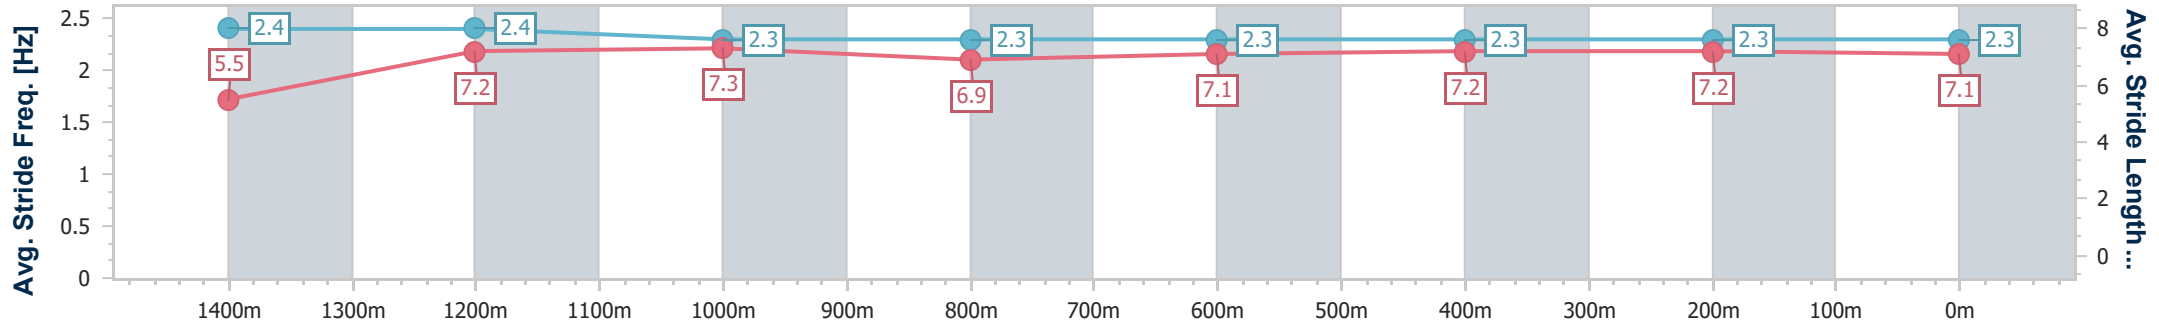

Horse/Jockey Name	Kalpna
Final Rank	5
Fastest Section Time (Section)	0:10.38 (Overall)
Top Speed [km/h] (Section)	63.8 (1400m)
Race State	Finished

Aquis Park Gold Coast Poly QLD Professional
Race 5: MOUNT FRANKLIN LIGHTLY SPARKLING Class 1
Handicap - 1540m
20 May 2023 - 14:56

Track Rating: Synthetic , Weather: Fine, Rail Position: True

Section	Overall	1400m	1200m	1000m	800m	600m	400m	200m
Section Times	1:34.34 [5] (0:10.38)	1:23.96 [4] (0:11.63)	1:12.33 [5] (0:11.69)	1:00.64 [5] (0:12.20)	0:48.44 [8] (0:12.32)	0:36.12 [8] (0:12.02)	0:24.10 [7] (0:11.86)	0:12.24 [5] (0:12.24)
Average Speed [km/h]	48.7	62.7	61.7	59.2	58.6	60.1	60.9	59.0
Top Speed [km/h]	62.7	63.8	62.6	60.9	59.7	60.7	62.8	60.6
Avg. Dist. to Rail [m]	5.2	1.7	1.3	1.1	0.8	0.4	2.6	5.2
Avg. Stride Freq. [Hz]	2.4	2.4	2.3	2.3	2.3	2.3	2.3	2.3
Avg. Stride Length [m]	5.5	7.2	7.3	6.9	7.1	7.2	7.2	7.1

- [ ] Ranking at each section and finish
- -.-.- No data available at this section
- NA No data available