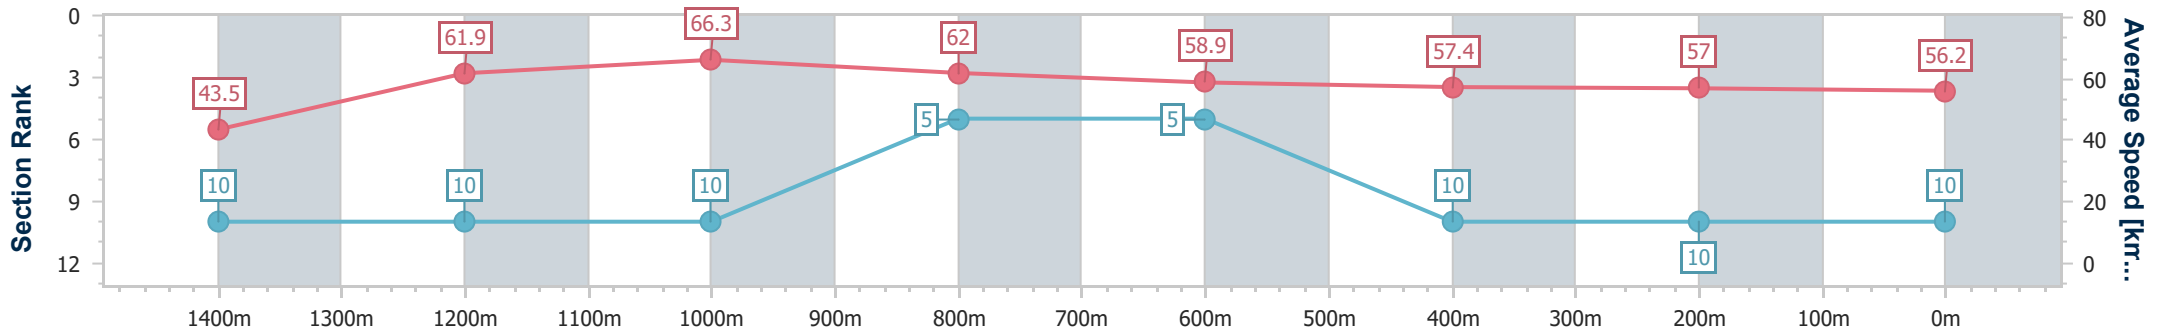

Horse/Jockey Name	Master Of Menace
Final Rank	10
Fastest Section Time (Section)	0:10.86 (1200m)
Top Speed [km/h] (Section)	67.2 (1200m)
Race State	Finished

Aquis Park Gold Coast Poly QLD Professional
Race 5: MOUNT FRANKLIN LIGHTLY SPARKLING Class 1
Handicap - 1540m
20 May 2023 - 14:56

Track Rating: Synthetic , Weather: Fine, Rail Position: True

Section	Overall	1400m	1200m	1000m	800m	600m	400m	200m
Section Times	1:36.20 [10] (0:11.60)	1:24.60 [10] (0:11.63)	1:12.97 [10] (0:10.86)	1:02.11 [10] (0:11.64)	0:50.47 [5] (0:12.22)	0:38.25 [5] (0:12.68)	0:25.57 [10] (0:12.72)	0:12.85 [10] (0:12.85)
Average Speed [km/h]	43.5	61.9	66.3	62.0	58.9	57.4	57.0	56.2
Top Speed [km/h]	61.4	64.3	67.2	65.6	60.3	59.8	58.3	58.1
Avg. Dist. to Rail [m]	9.0	1.0	1.3	1.7	0.6	2.2	3.2	2.5
Avg. Stride Freq. [Hz]	2.3	2.7	2.6	2.5	2.4	2.4	2.4	2.3
Avg. Stride Length [m]	5.1	6.4	7.2	7.0	6.7	6.7	6.7	6.7

- [ ] Ranking at each section and finish
- -.-.- No data available at this section
- NA No data available