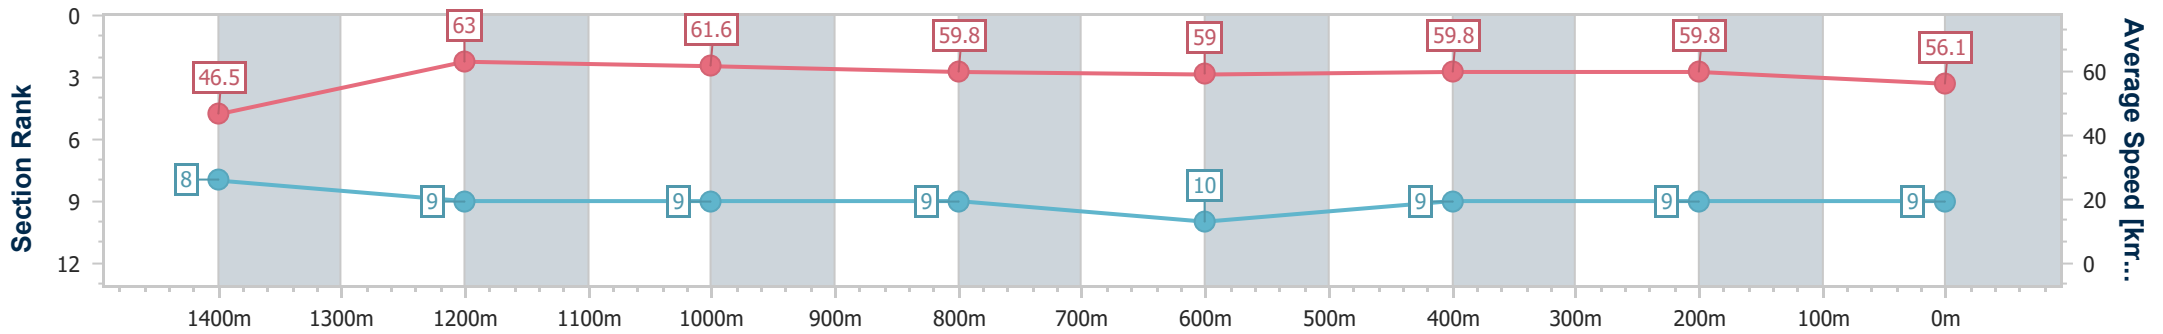

Horse/Jockey Name	Mottram
Final Rank	9
Fastest Section Time (Section)	0:10.84 (Overall)
Top Speed [km/h] (Section)	63.9 (1200m)
Race State	Finished

Aquis Park Gold Coast Poly QLD Professional
Race 5: MOUNT FRANKLIN LIGHTLY SPARKLING Class 1
Handicap - 1540m
20 May 2023 - 14:56

Track Rating: Synthetic , Weather: Fine, Rail Position: True

Section	Overall	1400m	1200m	1000m	800m	600m	400m	200m
Section Times	1:35.61 [9] (0:10.84)	1:24.77 [8] (0:11.50)	1:13.27 [9] (0:11.69)	1:01.58 [9] (0:12.05)	0:49.53 [9] (0:12.33)	0:37.20 [10] (0:12.17)	0:25.03 [9] (0:12.15)	0:12.88 [9] (0:12.88)
Average Speed [km/h]	46.5	63.0	61.6	59.8	59.0	59.8	59.8	56.1
Top Speed [km/h]	62.7	63.8	63.9	61.6	60.4	60.7	62.2	60.3
Avg. Dist. to Rail [m]	3.7	0.7	0.5	0.8	1.6	2.4	6.0	8.7
Avg. Stride Freq. [Hz]	2.2	2.5	2.4	2.3	2.3	2.3	2.4	2.3
Avg. Stride Length [m]	5.7	7.0	7.0	6.8	7.0	7.1	6.7	6.5

- [ ] Ranking at each section and finish
- -.-.- No data available at this section
- NA No data available