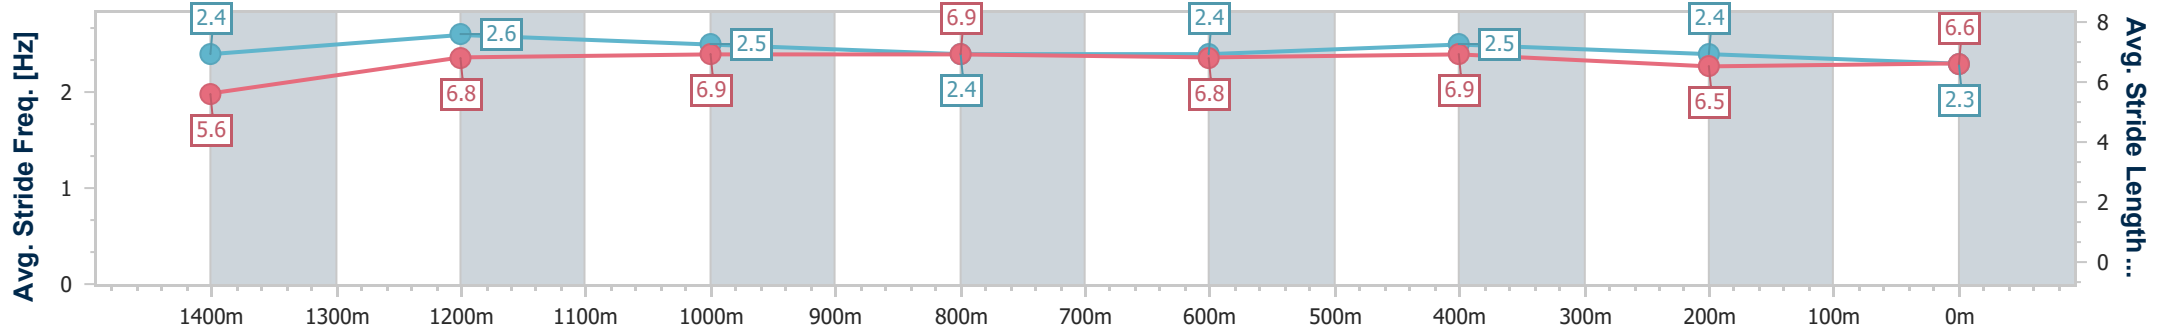

Horse/Jockey Name	Arpels
Final Rank	7
Fastest Section Time (Section)	0:10.33 (Overall)
Top Speed [km/h] (Section)	66.2 (1400m)
Race State	Finished

Aquis Park Gold Coast Poly QLD Professional
Race 5: MOUNT FRANKLIN LIGHTLY SPARKLING Class 1
Handicap - 1540m
20 May 2023 - 14:56

Track Rating: Synthetic , Weather: Fine, Rail Position: True

Section	Overall	1400m	1200m	1000m	800m	600m	400m	200m
Section Times	1:35.00 [7] (0:10.33)	1:24.67 [3] (0:11.31)	1:13.36 [2] (0:11.66)	1:01.70 [2] (0:12.17)	0:49.53 [2] (0:12.31)	0:37.22 [3] (0:12.02)	0:25.20 [5] (0:12.44)	0:12.76 [7] (0:12.76)
Average Speed [km/h]	48.9	65.2	61.7	59.4	58.8	60.8	58.2	56.4
Top Speed [km/h]	64.9	66.2	63.4	60.5	60.2	61.6	59.6	58.8
Avg. Dist. to Rail [m]	9.0	3.1	1.5	1.5	1.0	2.6	3.9	6.5
Avg. Stride Freq. [Hz]	2.4	2.6	2.5	2.4	2.4	2.5	2.4	2.3
Avg. Stride Length [m]	5.6	6.8	6.9	6.9	6.8	6.9	6.5	6.6

- [ ] Ranking at each section and finish
- -.-.- No data available at this section
- NA No data available