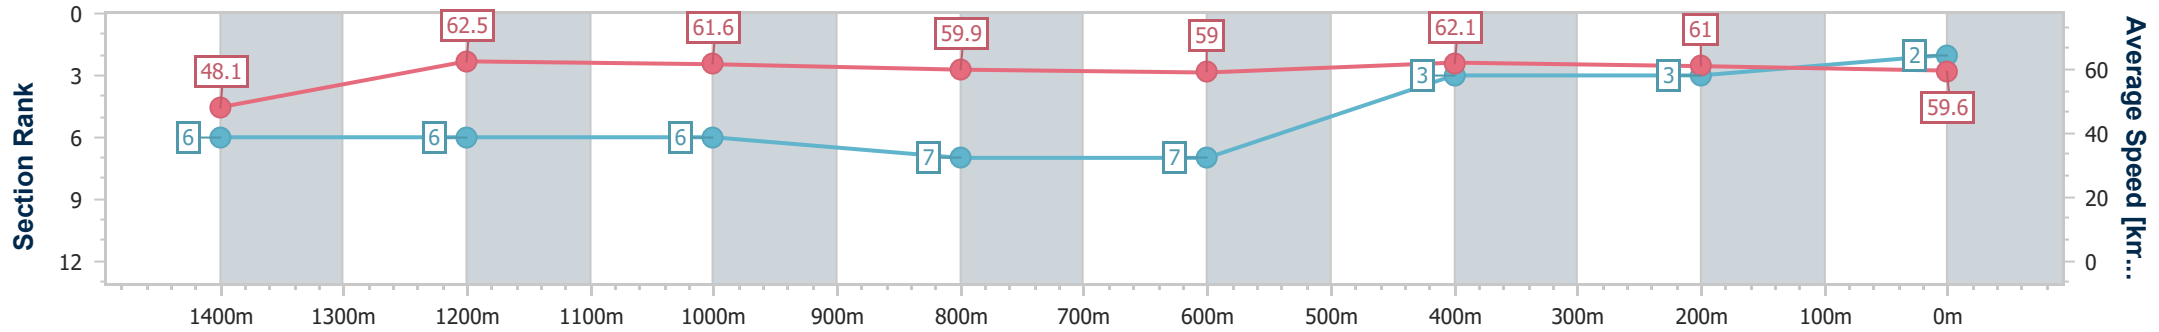

Horse/Jockey Name	Foxy Baroness
Final Rank	2
Fastest Section Time (Section)	0:10.51 (Overall)
Top Speed [km/h] (Section)	64.1 (1400m)
Race State	Finished

Aquis Park Gold Coast Poly QLD Professional
Race 5: MOUNT FRANKLIN LIGHTLY SPARKLING Class 1
Handicap - 1540m
20 May 2023 - 14:56

Track Rating: Synthetic , Weather: Fine, Rail Position: True

Section	Overall	1400m	1200m	1000m	800m	600m	400m	200m
Section Times	1:33.87 [2] (0:10.51)	1:23.36 [6] (0:11.64)	1:11.72 [6] (0:11.67)	1:00.05 [6] (0:12.08)	0:47.97 [7] (0:12.32)	0:35.65 [7] (0:11.70)	0:23.95 [3] (0:11.86)	0:12.09 [3] (0:12.09)
Average Speed [km/h]	48.1	62.5	61.6	59.9	59.0	62.1	61.0	59.6
Top Speed [km/h]	62.8	64.1	62.8	60.6	61.6	63.2	62.9	61.2
Avg. Dist. to Rail [m]	5.3	1.2	1.3	1.7	1.8	2.1	3.7	6.4
Avg. Stride Freq. [Hz]	2.2	2.4	2.3	2.2	2.2	2.3	2.3	2.3
Avg. Stride Length [m]	5.9	7.4	7.6	7.5	7.3	7.5	7.1	7.2

- [ ] Ranking at each section and finish
- -.-.- No data available at this section
- NA No data available