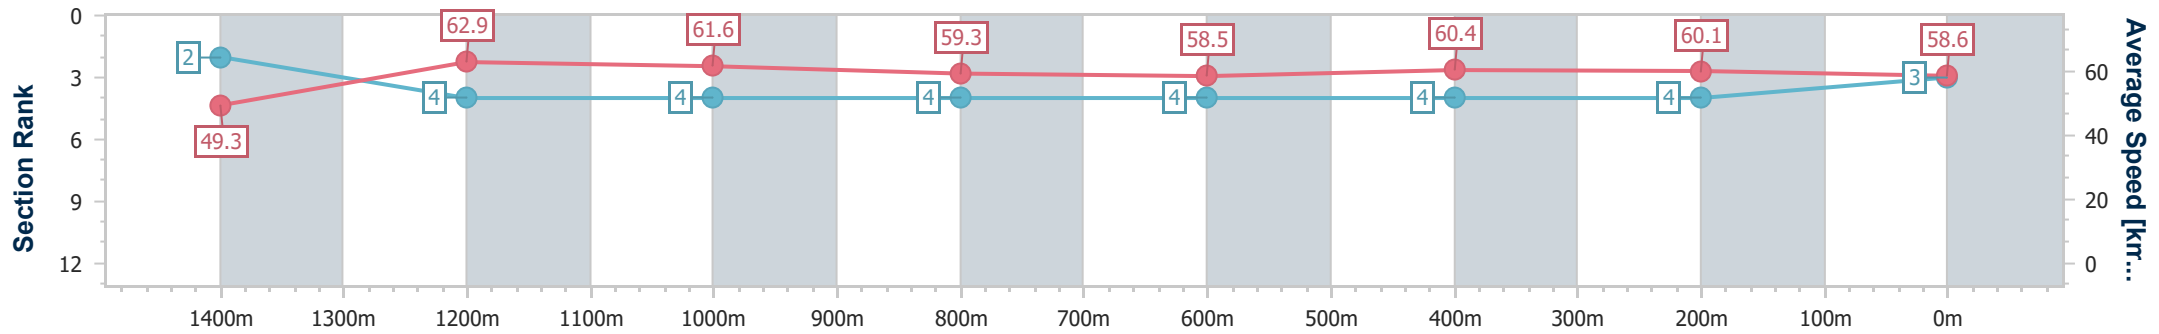

Horse/Jockey Name	Luz Long
Final Rank	3
Fastest Section Time (Section)	0:10.24 (Overall)
Top Speed [km/h] (Section)	64.5 (1400m)
Race State	Finished

Aquis Park Gold Coast Poly QLD Professional
Race 5: MOUNT FRANKLIN LIGHTLY SPARKLING Class 1
Handicap - 1540m
20 May 2023 - 14:56

Track Rating: Synthetic , Weather: Fine, Rail Position: True

Section	Overall	1400m	1200m	1000m	800m	600m	400m	200m
Section Times	1:34.11 [3] (0:10.24)	1:23.87 [2] (0:11.63)	1:12.24 [4] (0:11.70)	1:00.54 [4] (0:12.12)	0:48.42 [4] (0:12.25)	0:36.17 [4] (0:11.88)	0:24.29 [4] (0:12.03)	0:12.26 [4] (0:12.26)
Average Speed [km/h]	49.3	62.9	61.6	59.3	58.5	60.4	60.1	58.6
Top Speed [km/h]	64.1	64.5	64.2	60.1	60.1	61.1	61.0	61.1
Avg. Dist. to Rail [m]	7.4	2.1	0.2	0.2	0.9	0.9	1.9	4.6
Avg. Stride Freq. [Hz]	2.3	2.4	2.3	2.3	2.2	2.3	2.3	2.3
Avg. Stride Length [m]	6.0	7.2	7.4	7.3	7.3	7.3	7.2	7.2

- [ ] Ranking at each section and finish
- -.-.- No data available at this section
- NA No data available