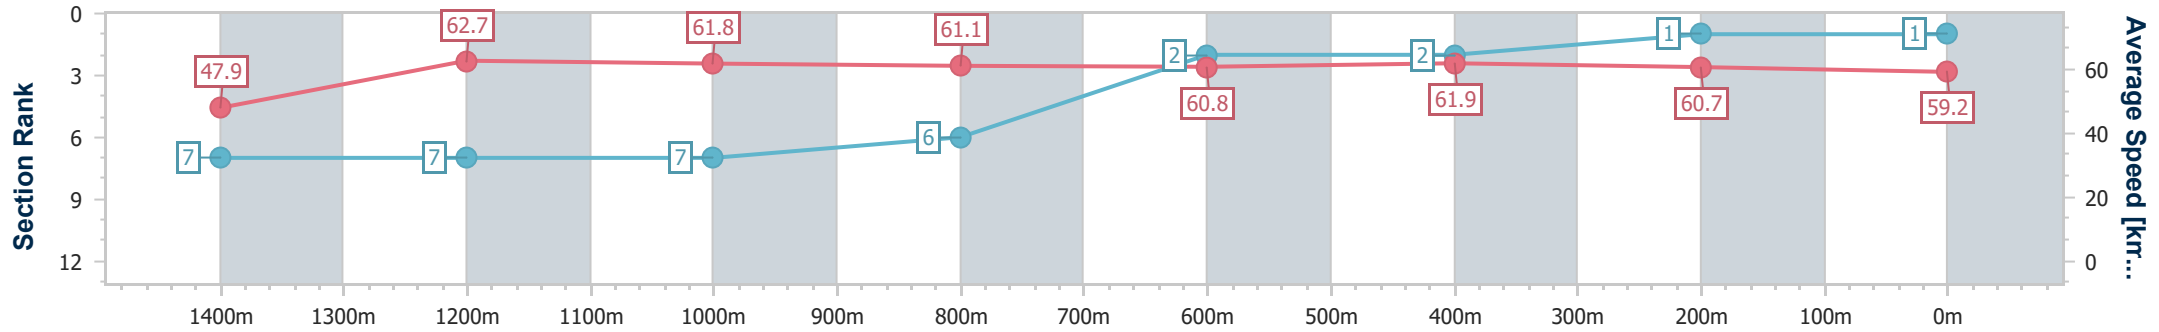

Track Rating: Synthetic , Weather: Fine, Rail Position: True

Section	Overall	1400m	1200m	1000m	800m	600m	400m	200m
Section Times	1:33.79 [1] (0:10.51)	1:23.28 [7] (0:11.69)	1:11.59 [7] (0:11.65)	0:59.94 [7] (0:11.90)	0:48.04 [6] (0:12.03)	0:36.01 [2] (0:11.83)	0:24.18 [2] (0:11.96)	0:12.22 [1] (0:12.22)
Average Speed [km/h]	47.9	62.7	61.8	61.1	60.8	61.9	60.7	59.2
Top Speed [km/h]	63.6	64.2	64.1	62.2	62.3	63.2	61.9	60.2
Avg. Dist. to Rail [m]	6.1	2.1	3.4	3.3	3.4	3.3	4.1	5.3
Avg. Stride Freq. [Hz]	2.2	2.3	2.3	2.3	2.3	2.3	2.3	2.3
Avg. Stride Length [m]	5.9	7.4	7.5	7.3	7.4	7.3	7.3	7.2