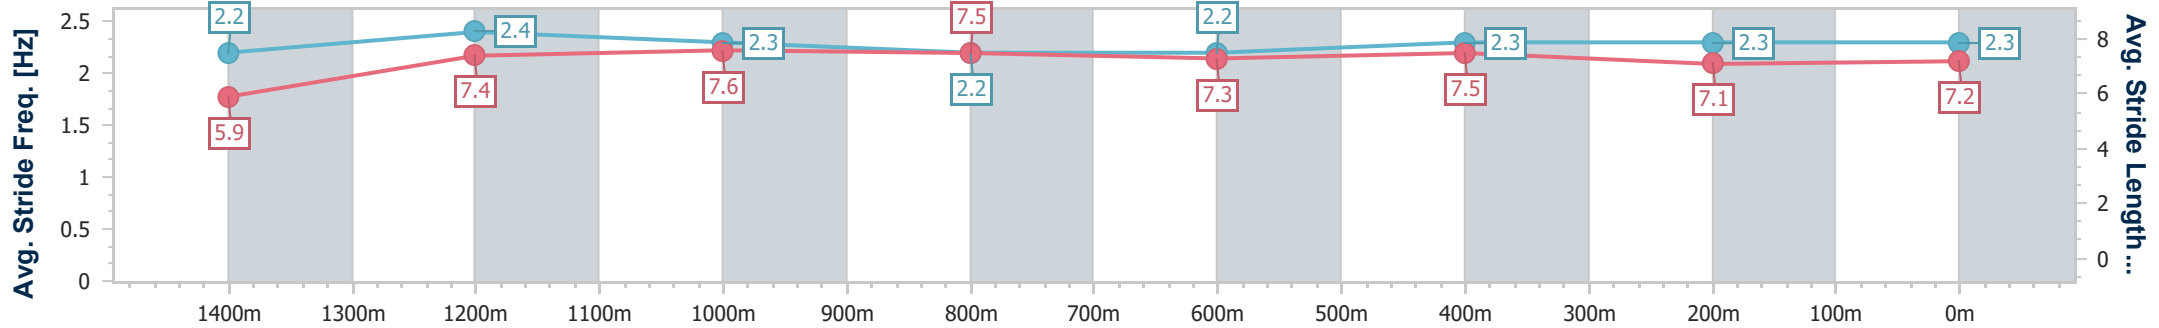

Horse/Jockey Name	Foxy Baroness
Final Rank	2
Fastest Section Time (Section)	0:10.51 (Overall)
Top Speed [km/h] (Section)	64.1 (1400m)
Race State	Finished

Aquis Park Gold Coast Poly QLD Professional
Race 5: MOUNT FRANKLIN LIGHTLY SPARKLING Class 1
Handicap - 1540m
20 May 2023 - 14:56

Track Rating: Synthetic , Weather: Fine, Rail Position: True

Section	Overall	1400m	1200m	1000m	800m	600m	400m	200m
Section Times	1:33.87 [2] (0:10.51)	1:23.36 [6] (0:11.64)	1:11.72 [6] (0:11.67)	1:00.05 [6] (0:12.08)	0:47.97 [7] (0:12.32)	0:35.65 [7] (0:11.70)	0:23.95 [3] (0:11.86)	0:12.09 [3] (0:12.09)
Average Speed [km/h]	48.1	62.5	61.6	59.9	59.0	62.1	61.0	59.6
Top Speed [km/h]	62.8	64.1	62.8	60.6	61.6	63.2	62.9	61.2
Avg. Dist. to Rail [m]	5.3	1.2	1.3	1.7	1.8	2.1	3.7	6.4
Avg. Stride Freq. [Hz]	2.2	2.4	2.3	2.2	2.2	2.3	2.3	2.3
Avg. Stride Length [m]	5.9	7.4	7.6	7.5	7.3	7.5	7.1	7.2

- [ ] Ranking at each section and finish
- -.-.- No data available at this section
- NA No data available