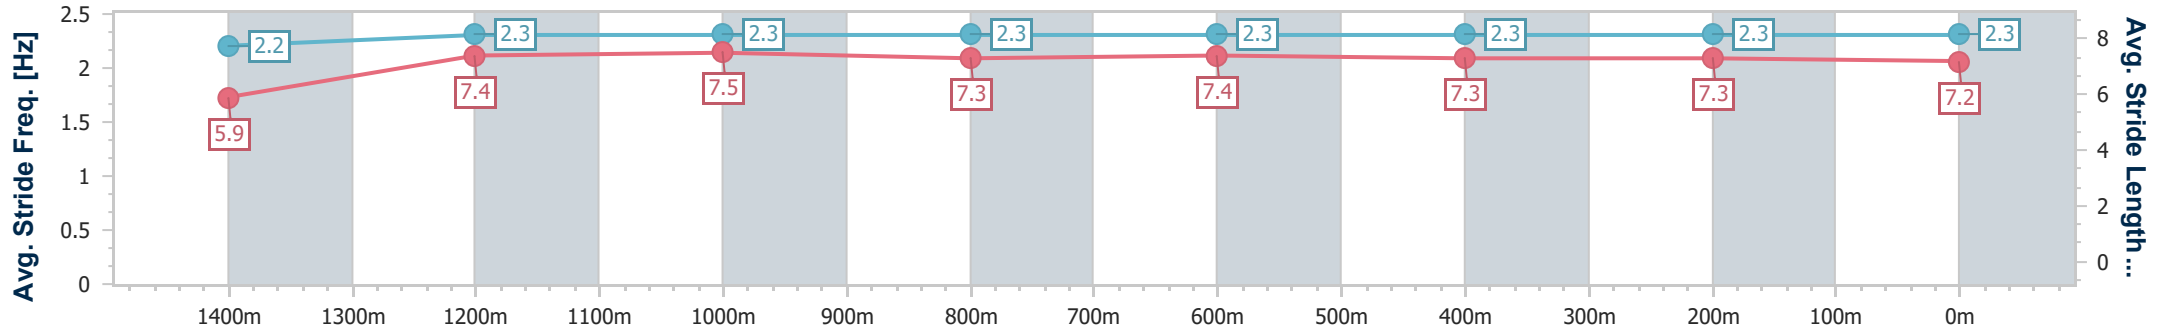

Track Rating: Synthetic , Weather: Fine, Rail Position: True

Section	Overall	1400m	1200m	1000m	800m	600m	400m	200m
Section Times	1:33.79 [1] (0:10.51)	1:23.28 [7] (0:11.69)	1:11.59 [7] (0:11.65)	0:59.94 [7] (0:11.90)	0:48.04 [6] (0:12.03)	0:36.01 [2] (0:11.83)	0:24.18 [2] (0:11.96)	0:12.22 [1] (0:12.22)
Average Speed [km/h]	47.9	62.7	61.8	61.1	60.8	61.9	60.7	59.2
Top Speed [km/h]	63.6	64.2	64.1	62.2	62.3	63.2	61.9	60.2
Avg. Dist. to Rail [m]	6.1	2.1	3.4	3.3	3.4	3.3	4.1	5.3
Avg. Stride Freq. [Hz]	2.2	2.3	2.3	2.3	2.3	2.3	2.3	2.3
Avg. Stride Length [m]	5.9	7.4	7.5	7.3	7.4	7.3	7.3	7.2