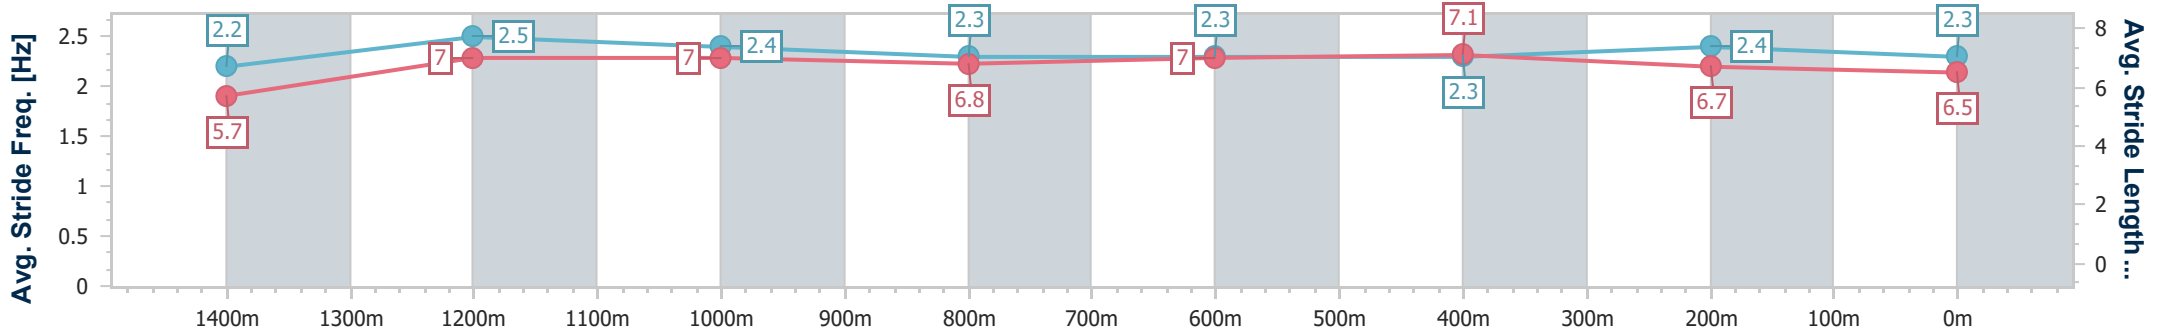

Horse/Jockey Name	Mottram
Final Rank	9
Fastest Section Time (Section)	0:10.84 (Overall)
Top Speed [km/h] (Section)	63.9 (1200m)
Race State	Finished

Aquis Park Gold Coast Poly QLD Professional
Race 5: MOUNT FRANKLIN LIGHTLY SPARKLING Class 1
Handicap - 1540m
20 May 2023 - 14:56

Track Rating: Synthetic , Weather: Fine, Rail Position: True

Section	Overall	1400m	1200m	1000m	800m	600m	400m	200m
Section Times	1:35.61 [9] (0:10.84)	1:24.77 [8] (0:11.50)	1:13.27 [9] (0:11.69)	1:01.58 [9] (0:12.05)	0:49.53 [9] (0:12.33)	0:37.20 [10] (0:12.17)	0:25.03 [9] (0:12.15)	0:12.88 [9] (0:12.88)
Average Speed [km/h]	46.5	63.0	61.6	59.8	59.0	59.8	59.8	56.1
Top Speed [km/h]	62.7	63.8	63.9	61.6	60.4	60.7	62.2	60.3
Avg. Dist. to Rail [m]	3.7	0.7	0.5	0.8	1.6	2.4	6.0	8.7
Avg. Stride Freq. [Hz]	2.2	2.5	2.4	2.3	2.3	2.3	2.4	2.3
Avg. Stride Length [m]	5.7	7.0	7.0	6.8	7.0	7.1	6.7	6.5

- [ ] Ranking at each section and finish
- -.-.- No data available at this section
- NA No data available