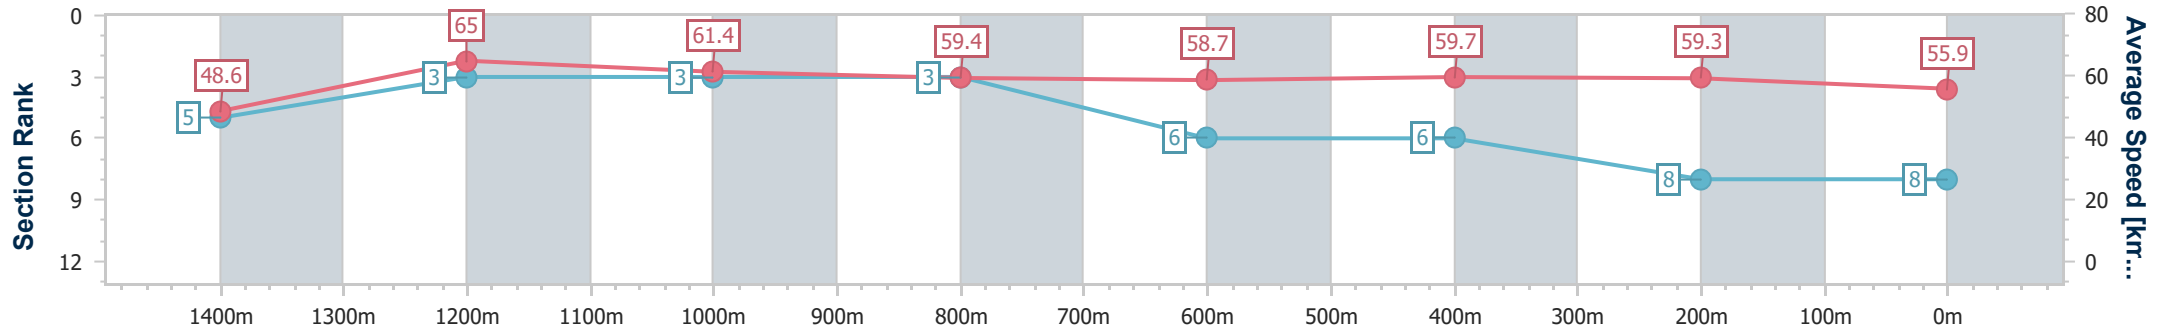

Horse/Jockey Name	Renault
Final Rank	8
Fastest Section Time (Section)	0:10.38 (Overall)
Top Speed [km/h] (Section)	66.0 (1400m)
Race State	Finished

Aquis Park Gold Coast Poly QLD Professional
Race 5: MOUNT FRANKLIN LIGHTLY SPARKLING Class 1
Handicap - 1540m
20 May 2023 - 14:56

Track Rating: Synthetic , Weather: Fine, Rail Position: True

Section	Overall	1400m	1200m	1000m	800m	600m	400m	200m
Section Times	1:35.32 [8] (0:10.38)	1:24.94 [5] (0:11.40)	1:13.54 [3] (0:11.74)	1:01.80 [3] (0:12.16)	0:49.64 [3] (0:12.37)	0:37.27 [6] (0:12.14)	0:25.13 [6] (0:12.21)	0:12.92 [8] (0:12.92)
Average Speed [km/h]	48.6	65.0	61.4	59.4	58.7	59.7	59.3	55.9
Top Speed [km/h]	65.1	66.0	64.6	60.4	60.0	60.6	60.4	58.2
Avg. Dist. to Rail [m]	10.0	3.7	1.4	1.8	1.4	1.4	4.0	7.0
Avg. Stride Freq. [Hz]	2.3	2.5	2.3	2.2	2.2	2.3	2.3	2.2
Avg. Stride Length [m]	5.9	7.3	7.4	7.2	7.1	7.2	7.1	6.9

- [ ] Ranking at each section and finish
- -.-.- No data available at this section
- NA No data available