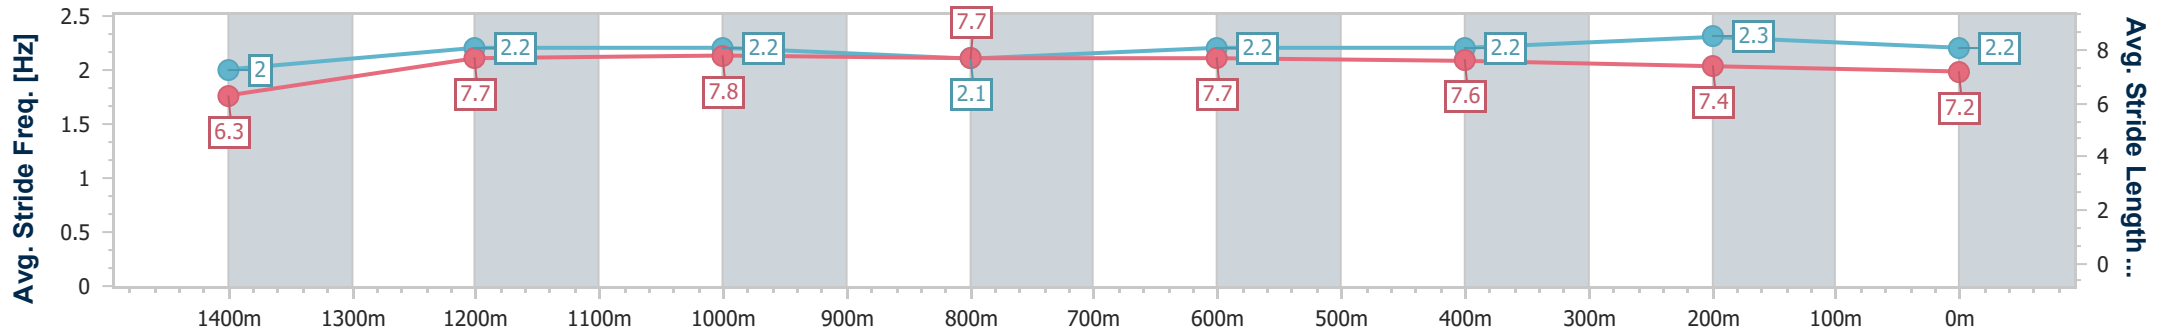

Horse/Jockey Name	Lago Di Braies
Final Rank	6
Fastest Section Time (Section)	0:10.86 (Overall)
Top Speed [km/h] (Section)	64.9 (Overall)
Race State	Finished

Aquis Park Gold Coast Poly QLD Professional
Race 5: MOUNT FRANKLIN LIGHTLY SPARKLING Class 1
Handicap - 1540m
20 May 2023 - 14:56

Track Rating: Synthetic , Weather: Fine, Rail Position: True

Section	Overall	1400m	1200m	1000m	800m	600m	400m	200m
Section Times	1:34.55 [6] (0:10.86)	1:23.69 [9] (0:11.45)	1:12.24 [8] (0:11.66)	1:00.58 [8] (0:12.22)	0:48.36 [10] (0:12.06)	0:36.30 [9] (0:12.01)	0:24.29 [8] (0:12.07)	0:12.22 [6] (0:12.22)
Average Speed [km/h]	46.3	63.4	61.7	59.3	60.5	60.8	60.3	59.2
Top Speed [km/h]	64.9	64.7	63.0	61.1	61.7	62.0	62.1	60.3
Avg. Dist. to Rail [m]	4.4	1.0	2.2	2.1	2.8	3.6	5.3	8.5
Avg. Stride Freq. [Hz]	2.0	2.2	2.2	2.1	2.2	2.2	2.3	2.2
Avg. Stride Length [m]	6.3	7.7	7.8	7.7	7.7	7.6	7.4	7.2

- [ ] Ranking at each section and finish
- -.-.- No data available at this section
- NA No data available