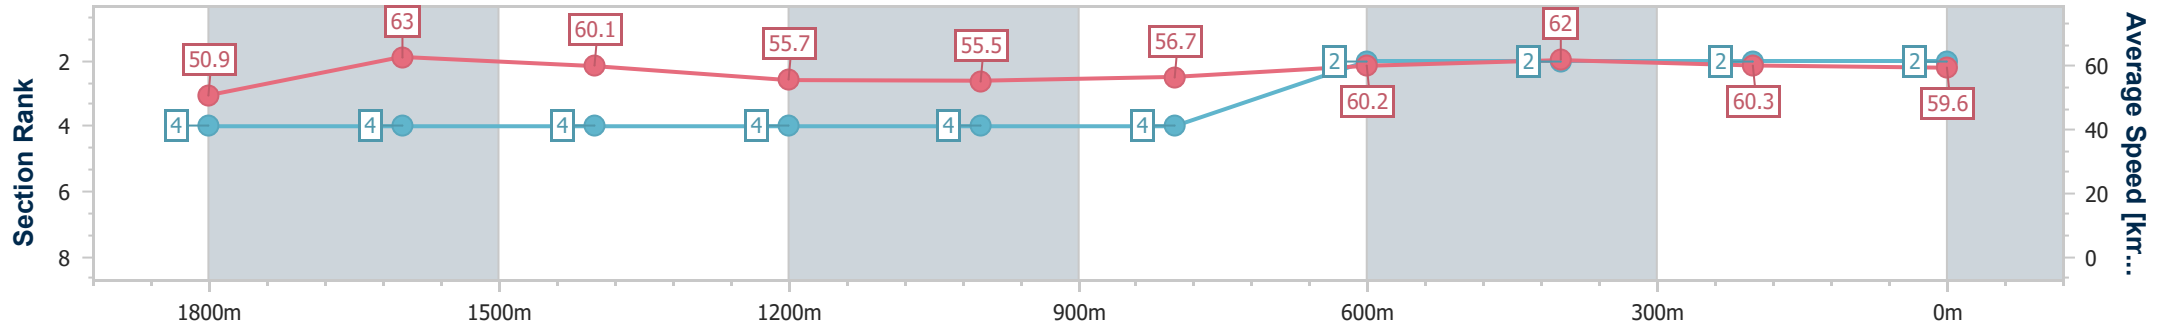

Horse/Jockey Name	Tea Leaves
Final Rank	2
Fastest Section Time (Section)	0:11.46 (1800m)
Top Speed [km/h] (Section)	64.9 (1800m)
Race State	Finished

Aquis Park Gold Coast Poly QLD Professional
Race 3: CORPSURE INSURANCE BROKING Class 1 Handicap - 2000m

10 June 2023 - 13:44

Track Rating: Synthetic , Weather: Fine, Rail Position: True

Section	Overall	1800m	1600m	1400m	1200m	1000m	800m	600m	400m	200m
Section Times	2:04.01 [2] (0:14.18)	1:49.83 [4] (0:11.46)	1:38.37 [4] (0:12.02)	1:26.35 [4] (0:12.93)	1:13.42 [4] (0:12.97)	1:00.45 [4] (0:12.70)	0:47.75 [4] (0:11.94)	0:35.81 [2] (0:11.67)	0:24.14 [2] (0:12.01)	0:12.13 [2] (0:12.13)
Average Speed [km/h]	50.9	63.0	60.1	55.7	55.5	56.7	60.2	62.0	60.3	59.6
Top Speed [km/h]	64.5	64.9	61.5	57.6	56.2	57.8	63.4	63.5	61.0	61.2
Avg. Dist. to Rail [m]	1.9	1.2	1.0	0.2	0.4	0.4	0.3	0.9	3.3	4.8
Avg. Stride Freq. [Hz]	2.2	2.3	2.2	2.1	2.1	2.1	2.2	2.2	2.3	2.2
Avg. Stride Length [m]	6.3	7.7	7.6	7.4	7.4	7.5	7.6	7.7	7.4	7.3

- [ ] Ranking at each section and finish
- -.-.- No data available at this section
- NA No data available