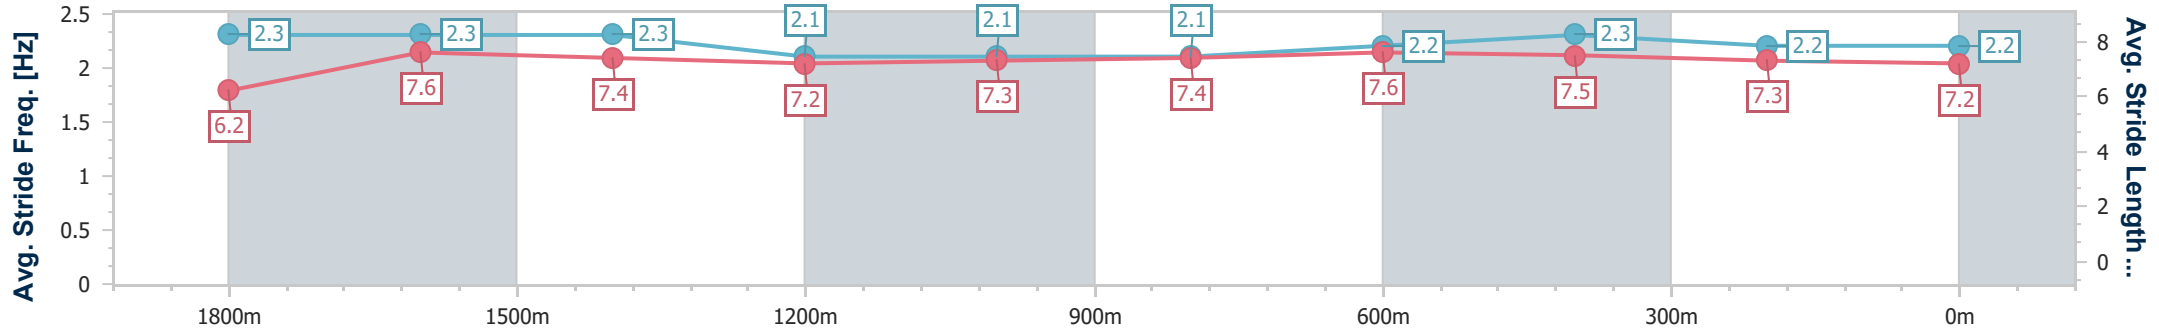

Horse/Jockey Name	My Whistleblower
Final Rank	3
Fastest Section Time (Section)	0:11.40 (1800m)
Top Speed [km/h] (Section)	65.2 (1800m)
Race State	Finished

Aquis Park Gold Coast Poly QLD Professional
Race 3: CORPSURE INSURANCE BROKING Class 1 Handicap - 2000m

10 June 2023 - 13:44

Track Rating: Synthetic , Weather: Fine, Rail Position: True

Section	Overall	1800m	1600m	1400m	1200m	1000m	800m	600m	400m	200m
Section Times	2:04.86 [3] (0:14.10)	1:50.76 [2] (0:11.40)	1:39.36 [3] (0:12.09)	1:27.27 [3] (0:12.95)	1:14.32 [3] (0:12.85)	1:01.47 [3] (0:12.77)	0:48.70 [3] (0:12.08)	0:36.62 [4] (0:11.81)	0:24.81 [3] (0:12.21)	0:12.60 [3] (0:12.60)
Average Speed [km/h]	51.0	63.3	59.7	56.3	56.1	56.5	60.0	61.3	59.2	57.2
Top Speed [km/h]	64.5	65.2	61.0	57.5	56.4	58.1	61.8	62.3	60.2	58.7
Avg. Dist. to Rail [m]	5.5	1.6	1.2	1.6	1.6	1.5	1.7	1.5	1.9	2.2
Avg. Stride Freq. [Hz]	2.3	2.3	2.3	2.1	2.1	2.1	2.2	2.3	2.2	2.2
Avg. Stride Length [m]	6.2	7.6	7.4	7.2	7.3	7.4	7.6	7.5	7.3	7.2

- [ ] Ranking at each section and finish
- -.-.- No data available at this section
- NA No data available