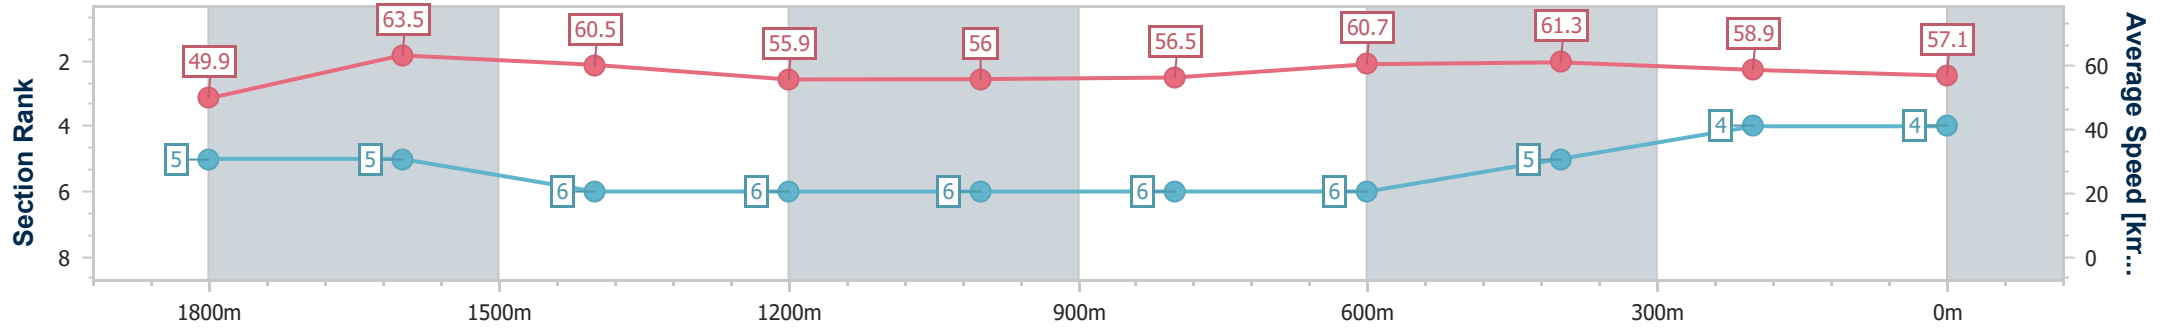

Horse/Jockey Name	Dream Candy
Final Rank	4
Fastest Section Time (Section)	0:11.37 (1800m)
Top Speed [km/h] (Section)	65.4 (1800m)
Race State	Finished

Aquis Park Gold Coast Poly QLD Professional
Race 3: CORPSURE INSURANCE BROKING Class 1 Handicap - 2000m

10 June 2023 - 13:44

Track Rating: Synthetic , Weather: Fine, Rail Position: True

Section	Overall	1800m	1600m	1400m	1200m	1000m	800m	600m	400m	200m
Section Times	2:05.37 [4] (0:14.45)	1:50.92 [5] (0:11.37)	1:39.55 [5] (0:11.97)	1:27.58 [6] (0:13.14)	1:14.44 [6] (0:12.86)	1:01.58 [6] (0:12.82)	0:48.76 [6] (0:11.97)	0:36.79 [6] (0:11.87)	0:24.92 [5] (0:12.28)	0:12.64 [4] (0:12.64)
Average Speed [km/h]	49.9	63.5	60.5	55.9	56.0	56.5	60.7	61.3	58.9	57.1
Top Speed [km/h]	63.7	65.4	61.8	58.1	56.9	57.5	64.0	63.0	60.5	58.2
Avg. Dist. to Rail [m]	2.2	0.7	2.1	2.8	2.8	2.5	1.8	2.3	2.6	2.9
Avg. Stride Freq. [Hz]	2.2	2.3	2.3	2.2	2.2	2.2	2.3	2.3	2.3	2.2
Avg. Stride Length [m]	6.2	7.5	7.3	7.0	7.1	7.1	7.2	7.3	7.1	7.1

- [ ] Ranking at each section and finish
- -.-.- No data available at this section
- NA No data available