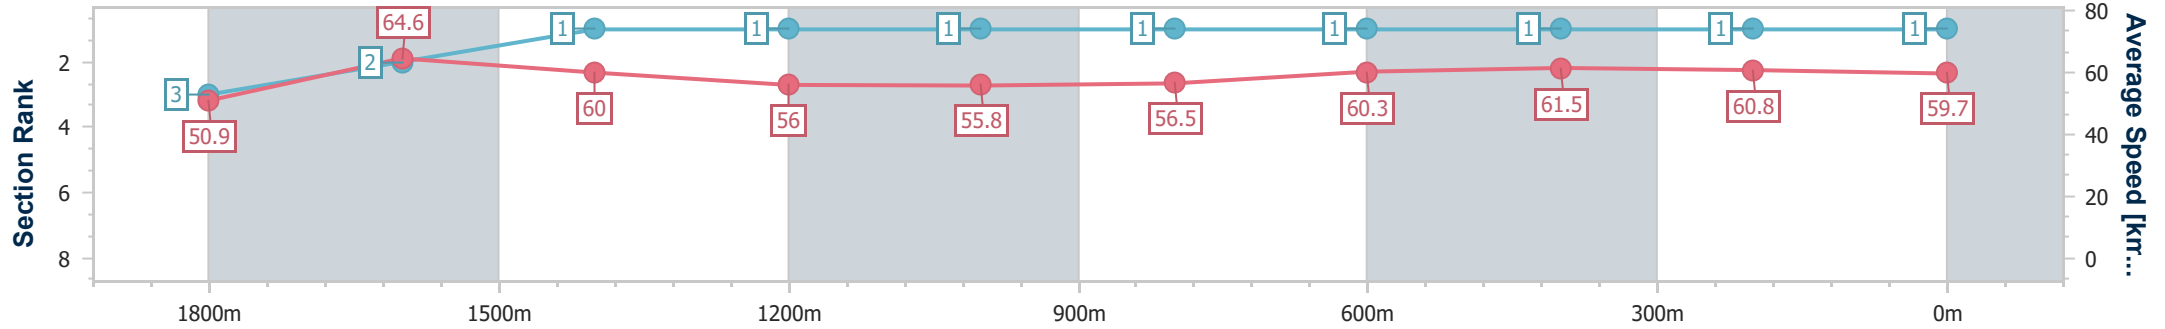

Horse/Jockey Name	No More Red
Final Rank	1
Fastest Section Time (Section)	0:11.11 (1800m)
Top Speed [km/h] (Section)	66.7 (1800m)
Race State	Finished

Aquis Park Gold Coast Poly QLD Professional
Race 3: CORPSURE INSURANCE BROKING Class 1 Handicap - 2000m

10 June 2023 - 13:44

Track Rating: Synthetic , Weather: Fine, Rail Position: True

Section	Overall	1800m	1600m	1400m	1200m	1000m	800m	600m	400m	200m
Section Times	2:03.66 [1] (0:14.13)	1:49.53 [3] (0:11.11)	1:38.42 [2] (0:12.05)	1:26.37 [1] (0:13.02)	1:13.35 [1] (0:12.90)	1:00.45 [1] (0:12.76)	0:47.69 [1] (0:11.98)	0:35.71 [1] (0:11.72)	0:23.99 [1] (0:11.89)	0:12.10 [1] (0:12.10)
Average Speed [km/h]	50.9	64.6	60.0	56.0	55.8	56.5	60.3	61.5	60.8	59.7
Top Speed [km/h]	64.7	66.7	61.2	57.9	56.3	57.0	62.7	62.8	61.8	61.1
Avg. Dist. to Rail [m]	0.6	0.7	1.9	1.6	1.6	1.1	0.3	0.4	1.9	2.2
Avg. Stride Freq. [Hz]	2.3	2.4	2.3	2.2	2.2	2.2	2.3	2.3	2.3	2.3
Avg. Stride Length [m]	6.3	7.4	7.1	7.1	6.9	7.2	7.3	7.4	7.2	7.2

- [ ] Ranking at each section and finish
- -.-.- No data available at this section
- NA No data available