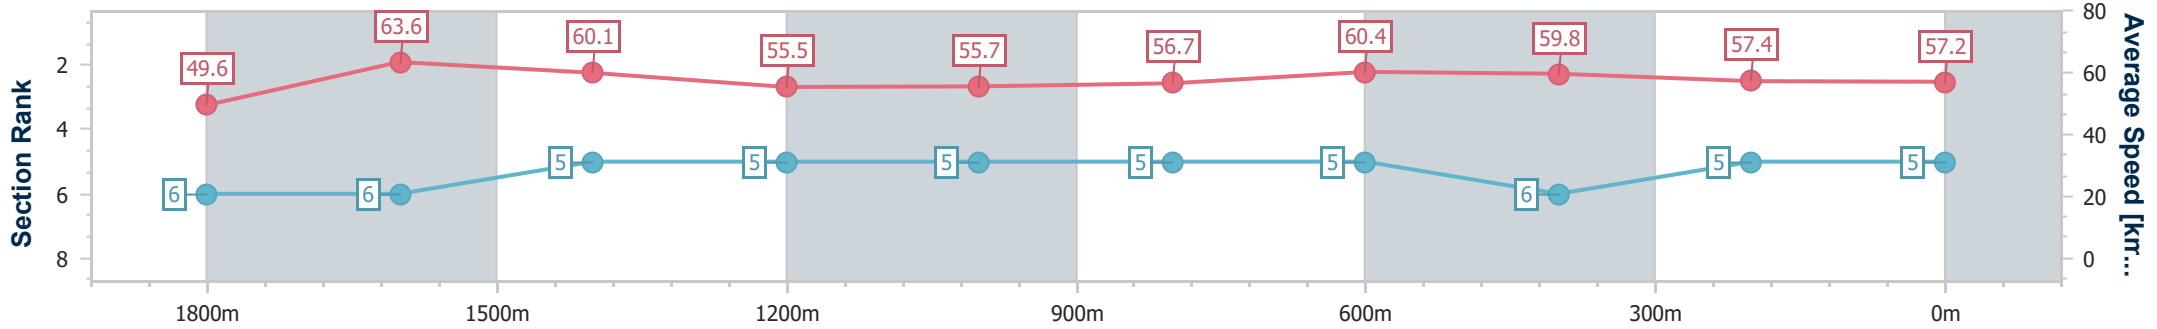

Horse/Jockey Name	Lago Di Braies
Final Rank	5
Fastest Section Time (Section)	0:11.33 (1800m)
Top Speed [km/h] (Section)	65.6 (1800m)
Race State	Finished

Aquis Park Gold Coast Poly QLD Professional
Race 3: CORPSURE INSURANCE BROKING Class 1 Handicap - 2000m
HOME OF THE GOLD COAST
CLUB & SPORT CENTRE

10 June 2023 - 13:44

Track Rating: Synthetic , Weather: Fine, Rail Position: True

Section	Overall	1800m	1600m	1400m	1200m	1000m	800m	600m	400m	200m
Section Times	2:05.70 [5] (0:14.51)	1:51.19 [6] (0:11.33)	1:39.86 [6] (0:11.93)	1:27.93 [5] (0:13.04)	1:14.89 [5] (0:12.93)	1:01.96 [5] (0:12.74)	0:49.22 [5] (0:11.96)	0:37.26 [5] (0:12.06)	0:25.20 [6] (0:12.60)	0:12.60 [5] (0:12.60)
Average Speed [km/h]	49.6	63.6	60.1	55.5	55.7	56.7	60.4	59.8	57.4	57.2
Top Speed [km/h]	65.1	65.6	61.0	57.5	56.3	57.0	62.2	63.7	59.0	59.2
Avg. Dist. to Rail [m]	0.8	0.2	0.4	0.6	1.0	0.7	1.0	0.5	2.5	4.8
Avg. Stride Freq. [Hz]	2.1	2.2	2.2	2.1	2.1	2.1	2.2	2.2	2.2	2.1
Avg. Stride Length [m]	6.5	7.9	7.5	7.3	7.4	7.3	7.6	7.6	7.3	7.4

- [ ] Ranking at each section and finish
- -.-.- No data available at this section
- NA No data available