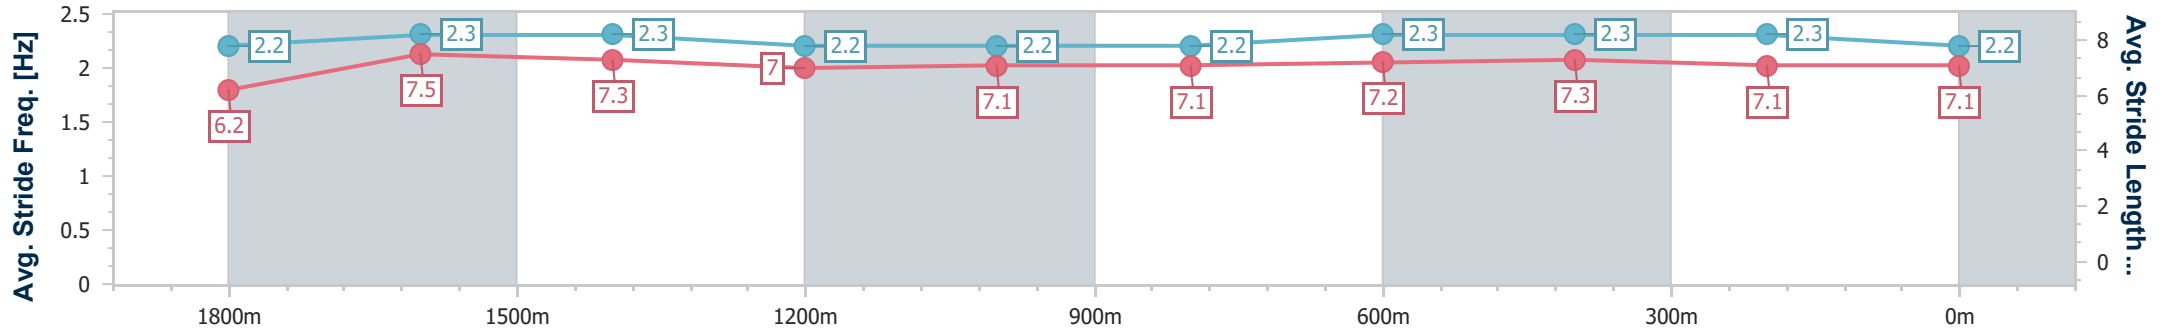

Horse/Jockey Name	Dream Candy
Final Rank	4
Fastest Section Time (Section)	0:11.37 (1800m)
Top Speed [km/h] (Section)	65.4 (1800m)
Race State	Finished

Aquis Park Gold Coast Poly QLD Professional
Race 3: CORPSURE INSURANCE BROKING Class 1 Handicap - 2000m

10 June 2023 - 13:44

Track Rating: Synthetic , Weather: Fine, Rail Position: True

Section	Overall	1800m	1600m	1400m	1200m	1000m	800m	600m	400m	200m
Section Times	2:05.37 [4] (0:14.45)	1:50.92 [5] (0:11.37)	1:39.55 [5] (0:11.97)	1:27.58 [6] (0:13.14)	1:14.44 [6] (0:12.86)	1:01.58 [6] (0:12.82)	0:48.76 [6] (0:11.97)	0:36.79 [6] (0:11.87)	0:24.92 [5] (0:12.28)	0:12.64 [4] (0:12.64)
Average Speed [km/h]	49.9	63.5	60.5	55.9	56.0	56.5	60.7	61.3	58.9	57.1
Top Speed [km/h]	63.7	65.4	61.8	58.1	56.9	57.5	64.0	63.0	60.5	58.2
Avg. Dist. to Rail [m]	2.2	0.7	2.1	2.8	2.8	2.5	1.8	2.3	2.6	2.9
Avg. Stride Freq. [Hz]	2.2	2.3	2.3	2.2	2.2	2.2	2.3	2.3	2.3	2.2
Avg. Stride Length [m]	6.2	7.5	7.3	7.0	7.1	7.1	7.2	7.3	7.1	7.1

- [ ] Ranking at each section and finish
- -.-.- No data available at this section
- NA No data available