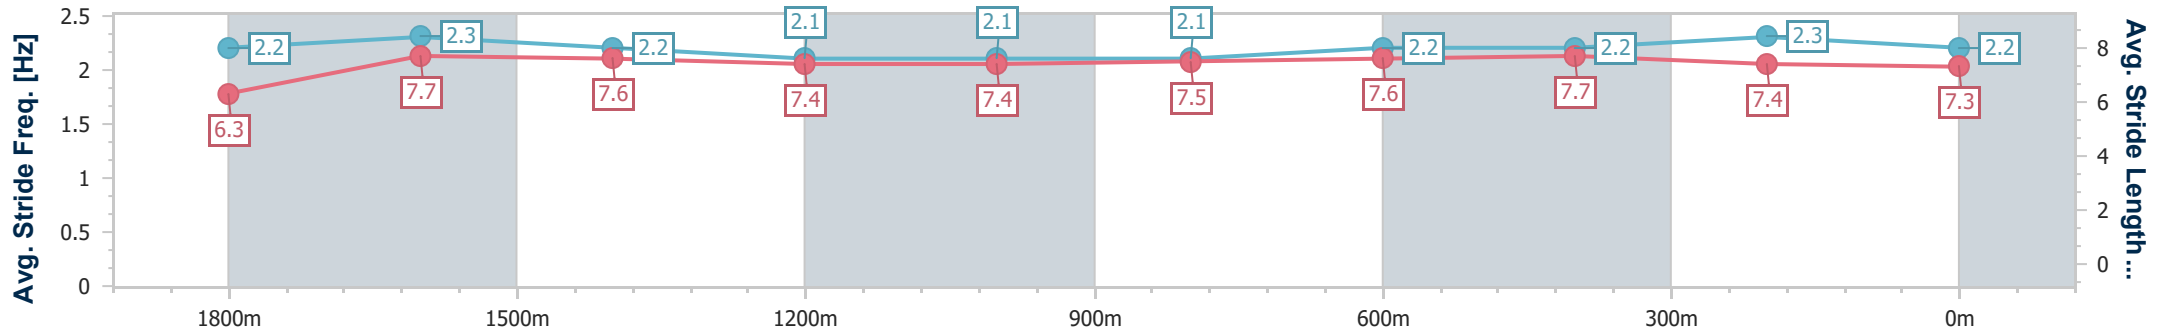

Horse/Jockey Name	Tea Leaves
Final Rank	2
Fastest Section Time (Section)	0:11.46 (1800m)
Top Speed [km/h] (Section)	64.9 (1800m)
Race State	Finished

Aquis Park Gold Coast Poly QLD Professional
Race 3: CORPSURE INSURANCE BROKING Class 1 Handicap - 2000m

10 June 2023 - 13:44

Track Rating: Synthetic , Weather: Fine, Rail Position: True

Section	Overall	1800m	1600m	1400m	1200m	1000m	800m	600m	400m	200m
Section Times	2:04.01 [2] (0:14.18)	1:49.83 [4] (0:11.46)	1:38.37 [4] (0:12.02)	1:26.35 [4] (0:12.93)	1:13.42 [4] (0:12.97)	1:00.45 [4] (0:12.70)	0:47.75 [4] (0:11.94)	0:35.81 [2] (0:11.67)	0:24.14 [2] (0:12.01)	0:12.13 [2] (0:12.13)
Average Speed [km/h]	50.9	63.0	60.1	55.7	55.5	56.7	60.2	62.0	60.3	59.6
Top Speed [km/h]	64.5	64.9	61.5	57.6	56.2	57.8	63.4	63.5	61.0	61.2
Avg. Dist. to Rail [m]	1.9	1.2	1.0	0.2	0.4	0.4	0.3	0.9	3.3	4.8
Avg. Stride Freq. [Hz]	2.2	2.3	2.2	2.1	2.1	2.1	2.2	2.2	2.3	2.2
Avg. Stride Length [m]	6.3	7.7	7.6	7.4	7.4	7.5	7.6	7.7	7.4	7.3

- [ ] Ranking at each section and finish
- -.-.- No data available at this section
- NA No data available