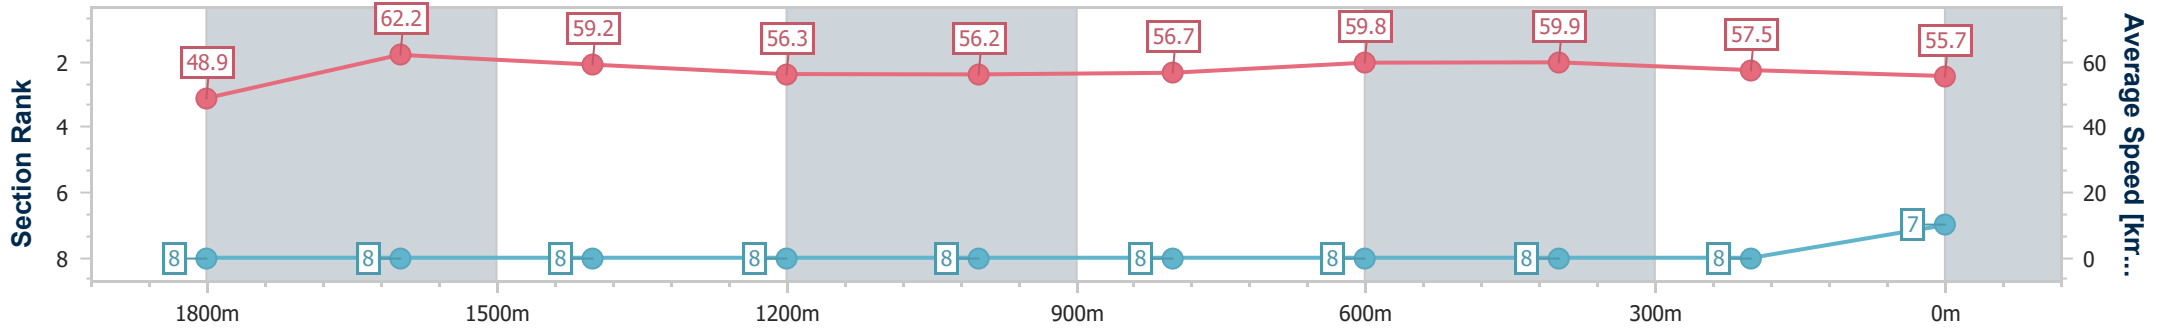

Horse/Jockey Name	Boom Storm
Final Rank	7
Fastest Section Time (Section)	0:11.58 (1800m)
Top Speed [km/h] (Section)	62.9 (1800m)
Race State	Finished

Aquis Park Gold Coast Poly QLD Professional
Race 3: CORPSURE INSURANCE BROKING Class 1 Handicap - 2000m

10 June 2023 - 13:44

Track Rating: Synthetic , Weather: Fine, Rail Position: True

Section	Overall	1800m	1600m	1400m	1200m	1000m	800m	600m	400m	200m
Section Times	2:06.52 [7] (0:14.75)	1:51.77 [8] (0:11.58)	1:40.19 [8] (0:12.13)	1:28.06 [8] (0:12.87)	1:15.19 [8] (0:12.80)	1:02.39 [8] (0:12.71)	0:49.68 [8] (0:12.10)	0:37.58 [8] (0:12.04)	0:25.54 [8] (0:12.57)	0:12.97 [8] (0:12.97)
Average Speed [km/h]	48.9	62.2	59.2	56.3	56.2	56.7	59.8	59.9	57.5	55.7
Top Speed [km/h]	62.3	62.9	60.1	59.8	57.3	57.5	61.9	61.9	58.6	57.9
Avg. Dist. to Rail [m]	3.0	0.4	0.5	0.6	1.0	0.5	0.6	0.6	2.0	3.4
Avg. Stride Freq. [Hz]	2.2	2.3	2.3	2.2	2.2	2.2	2.3	2.3	2.3	2.3
Avg. Stride Length [m]	6.2	7.5	7.2	7.1	7.1	7.0	7.1	7.2	7.0	6.8

- [ ] Ranking at each section and finish
- -.-.- No data available at this section
- NA No data available