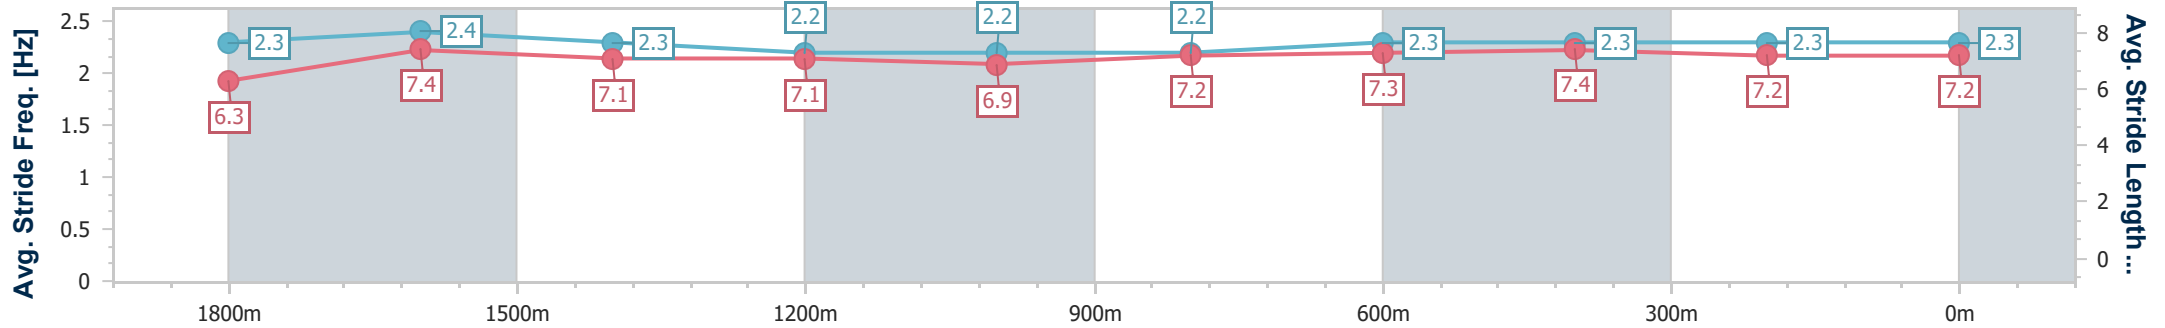

Horse/Jockey Name	No More Red
Final Rank	1
Fastest Section Time (Section)	0:11.11 (1800m)
Top Speed [km/h] (Section)	66.7 (1800m)
Race State	Finished

Aquis Park Gold Coast Poly QLD Professional
Race 3: CORPSURE INSURANCE BROKING Class 1 Handicap - 2000m

10 June 2023 - 13:44

Track Rating: Synthetic , Weather: Fine, Rail Position: True

Section	Overall	1800m	1600m	1400m	1200m	1000m	800m	600m	400m	200m
Section Times	2:03.66 [1] (0:14.13)	1:49.53 [3] (0:11.11)	1:38.42 [2] (0:12.05)	1:26.37 [1] (0:13.02)	1:13.35 [1] (0:12.90)	1:00.45 [1] (0:12.76)	0:47.69 [1] (0:11.98)	0:35.71 [1] (0:11.72)	0:23.99 [1] (0:11.89)	0:12.10 [1] (0:12.10)
Average Speed [km/h]	50.9	64.6	60.0	56.0	55.8	56.5	60.3	61.5	60.8	59.7
Top Speed [km/h]	64.7	66.7	61.2	57.9	56.3	57.0	62.7	62.8	61.8	61.1
Avg. Dist. to Rail [m]	0.6	0.7	1.9	1.6	1.6	1.1	0.3	0.4	1.9	2.2
Avg. Stride Freq. [Hz]	2.3	2.4	2.3	2.2	2.2	2.2	2.3	2.3	2.3	2.3
Avg. Stride Length [m]	6.3	7.4	7.1	7.1	6.9	7.2	7.3	7.4	7.2	7.2

- [ ] Ranking at each section and finish
- -.-.- No data available at this section
- NA No data available