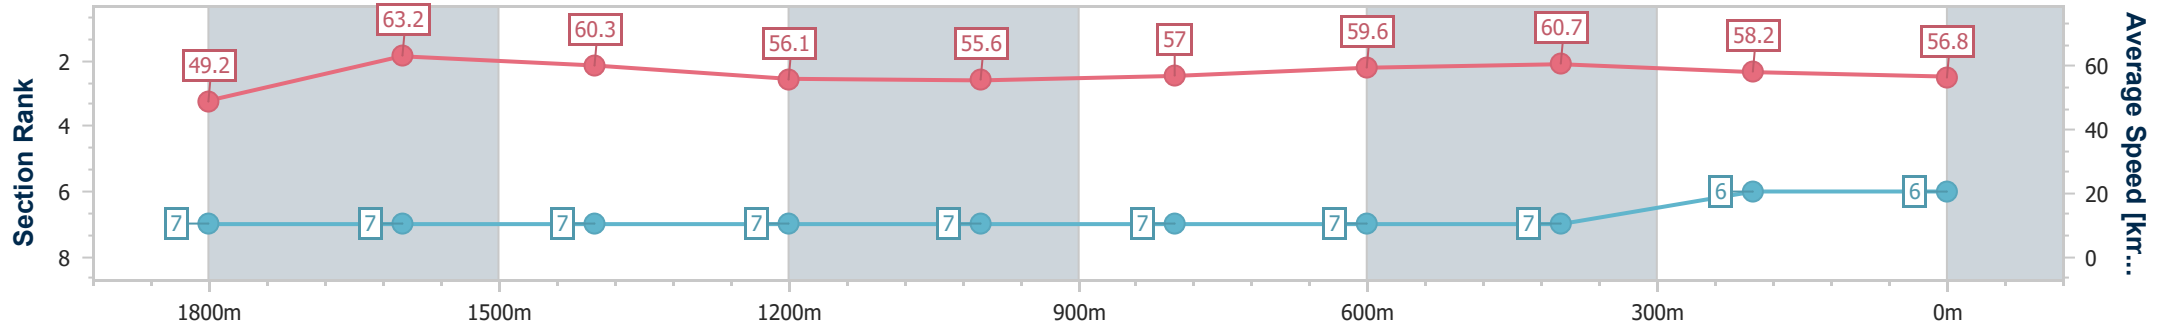

Horse/Jockey Name	Marshy
Final Rank	6
Fastest Section Time (Section)	0:11.51 (1800m)
Top Speed [km/h] (Section)	64.9 (1800m)
Race State	Finished

Aquis Park Gold Coast Poly QLD Professional
Race 3: CORPSURE INSURANCE BROKING Class 1 Handicap - 2000m

10 June 2023 - 13:44

Track Rating: Synthetic , Weather: Fine, Rail Position: True

Section	Overall	1800m	1600m	1400m	1200m	1000m	800m	600m	400m	200m
Section Times	2:05.91 [6] (0:14.66)	1:51.25 [7] (0:11.51)	1:39.74 [7] (0:11.99)	1:27.75 [7] (0:12.95)	1:14.80 [7] (0:12.94)	1:01.86 [7] (0:12.69)	0:49.17 [7] (0:12.15)	0:37.02 [7] (0:11.90)	0:25.12 [7] (0:12.43)	0:12.69 [6] (0:12.69)
Average Speed [km/h]	49.2	63.2	60.3	56.1	55.6	57.0	59.6	60.7	58.2	56.8
Top Speed [km/h]	64.4	64.9	61.5	60.1	57.4	57.6	61.8	62.0	59.1	58.8
Avg. Dist. to Rail [m]	4.6	2.9	1.3	1.2	1.6	1.5	1.2	0.7	2.8	5.3
Avg. Stride Freq. [Hz]	2.2	2.3	2.2	2.1	2.1	2.2	2.2	2.3	2.3	2.2
Avg. Stride Length [m]	6.2	7.6	7.5	7.3	7.2	7.3	7.4	7.3	7.1	7.1

- [ ] Ranking at each section and finish
- -.-.- No data available at this section
- NA No data available