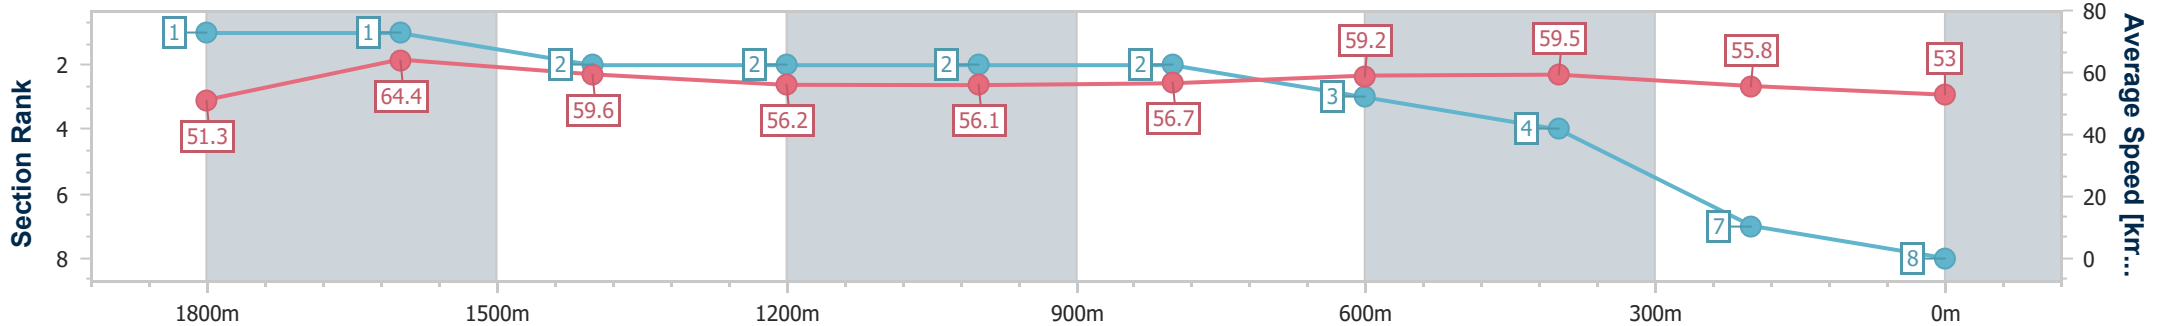

Horse/Jockey Name	Red Hot Rubix
Final Rank	8
Fastest Section Time (Section)	0:11.18 (1800m)
Top Speed [km/h] (Section)	66.3 (1800m)
Race State	Finished

Aquis Park Gold Coast Poly QLD Professional
Race 3: CORPSURE INSURANCE BROKING Class 1 Handicap - AQUIS PARK
2000m

10 June 2023 - 13:44

Track Rating: Synthetic , Weather: Fine, Rail Position: True

Section	Overall	1800m	1600m	1400m	1200m	1000m	800m	600m	400m	200m
Section Times	2:06.92 [8] (0:14.05)	1:52.87 [1] (0:11.18)	1:41.69 [1] (0:12.17)	1:29.52 [2] (0:13.00)	1:16.52 [2] (0:12.85)	1:03.67 [2] (0:12.73)	0:50.94 [2] (0:12.22)	0:38.72 [3] (0:12.19)	0:26.53 [4] (0:12.90)	0:13.63 [7] (0:13.63)
Average Speed [km/h]	51.3	64.4	59.6	56.2	56.1	56.7	59.2	59.5	55.8	53.0
Top Speed [km/h]	64.7	66.3	61.8	57.8	58.1	57.9	61.2	61.0	58.7	54.4
Avg. Dist. to Rail [m]	4.1	1.1	2.3	1.7	1.3	1.3	1.2	1.7	1.4	1.1
Avg. Stride Freq. [Hz]	2.4	2.5	2.3	2.2	2.2	2.2	2.3	2.3	2.3	2.2
Avg. Stride Length [m]	6.0	7.3	7.1	7.0	6.9	7.0	7.1	7.1	6.7	6.5

- [ ] Ranking at each section and finish
- -.-.- No data available at this section
- NA No data available