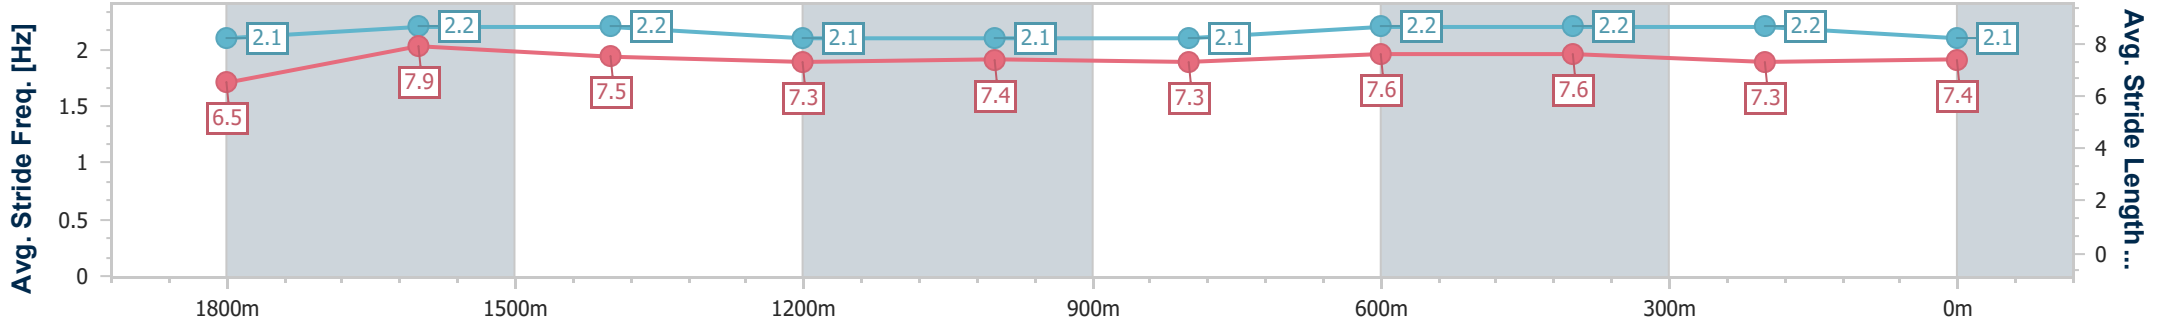

Horse/Jockey Name	Lago Di Braies
Final Rank	5
Fastest Section Time (Section)	0:11.33 (1800m)
Top Speed [km/h] (Section)	65.6 (1800m)
Race State	Finished

Aquis Park Gold Coast Poly QLD Professional
Race 3: CORPSURE INSURANCE BROKING Class 1 Handicap - 2000m
HOME OF THE GOLD COAST
CLUB & SPORT CENTRE

10 June 2023 - 13:44

Track Rating: Synthetic , Weather: Fine, Rail Position: True

Section	Overall	1800m	1600m	1400m	1200m	1000m	800m	600m	400m	200m
Section Times	2:05.70 [5] (0:14.51)	1:51.19 [6] (0:11.33)	1:39.86 [6] (0:11.93)	1:27.93 [5] (0:13.04)	1:14.89 [5] (0:12.93)	1:01.96 [5] (0:12.74)	0:49.22 [5] (0:11.96)	0:37.26 [5] (0:12.06)	0:25.20 [6] (0:12.60)	0:12.60 [5] (0:12.60)
Average Speed [km/h]	49.6	63.6	60.1	55.5	55.7	56.7	60.4	59.8	57.4	57.2
Top Speed [km/h]	65.1	65.6	61.0	57.5	56.3	57.0	62.2	63.7	59.0	59.2
Avg. Dist. to Rail [m]	0.8	0.2	0.4	0.6	1.0	0.7	1.0	0.5	2.5	4.8
Avg. Stride Freq. [Hz]	2.1	2.2	2.2	2.1	2.1	2.1	2.2	2.2	2.2	2.1
Avg. Stride Length [m]	6.5	7.9	7.5	7.3	7.4	7.3	7.6	7.6	7.3	7.4

- [ ] Ranking at each section and finish
- -.-.- No data available at this section
- NA No data available