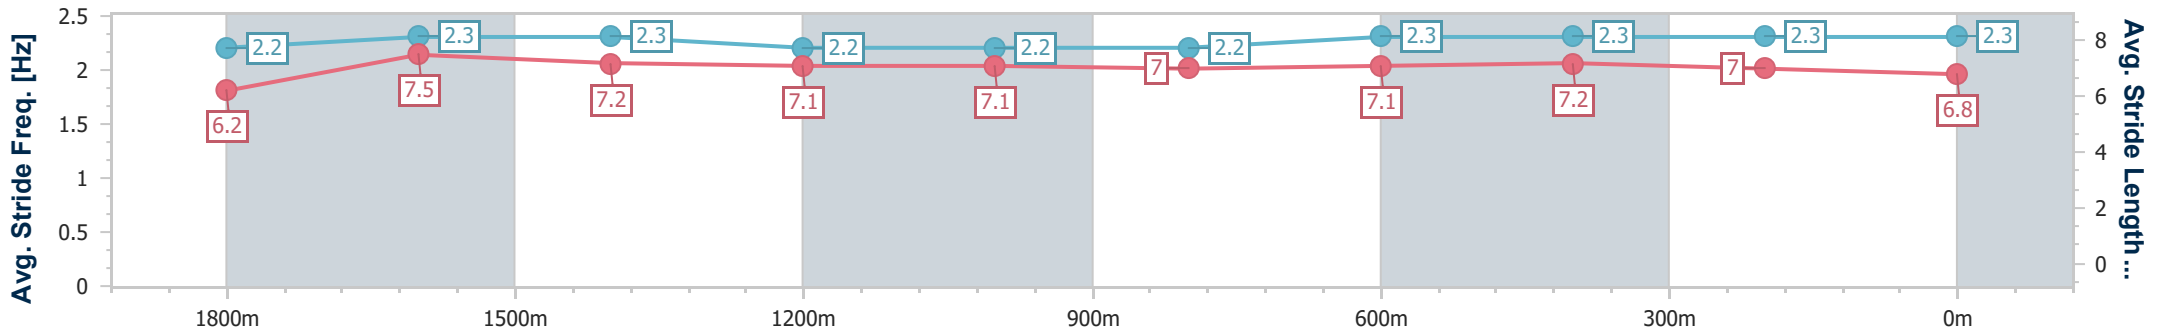

Horse/Jockey Name	Boom Storm
Final Rank	7
Fastest Section Time (Section)	0:11.58 (1800m)
Top Speed [km/h] (Section)	62.9 (1800m)
Race State	Finished

Aquis Park Gold Coast Poly QLD Professional
Race 3: CORPSURE INSURANCE BROKING Class 1 Handicap - 2000m

10 June 2023 - 13:44

Track Rating: Synthetic , Weather: Fine, Rail Position: True

Section	Overall	1800m	1600m	1400m	1200m	1000m	800m	600m	400m	200m
Section Times	2:06.52 [7] (0:14.75)	1:51.77 [8] (0:11.58)	1:40.19 [8] (0:12.13)	1:28.06 [8] (0:12.87)	1:15.19 [8] (0:12.80)	1:02.39 [8] (0:12.71)	0:49.68 [8] (0:12.10)	0:37.58 [8] (0:12.04)	0:25.54 [8] (0:12.57)	0:12.97 [8] (0:12.97)
Average Speed [km/h]	48.9	62.2	59.2	56.3	56.2	56.7	59.8	59.9	57.5	55.7
Top Speed [km/h]	62.3	62.9	60.1	59.8	57.3	57.5	61.9	61.9	58.6	57.9
Avg. Dist. to Rail [m]	3.0	0.4	0.5	0.6	1.0	0.5	0.6	0.6	2.0	3.4
Avg. Stride Freq. [Hz]	2.2	2.3	2.3	2.2	2.2	2.2	2.3	2.3	2.3	2.3
Avg. Stride Length [m]	6.2	7.5	7.2	7.1	7.1	7.0	7.1	7.2	7.0	6.8

- [ ] Ranking at each section and finish
- -.-.- No data available at this section
- NA No data available