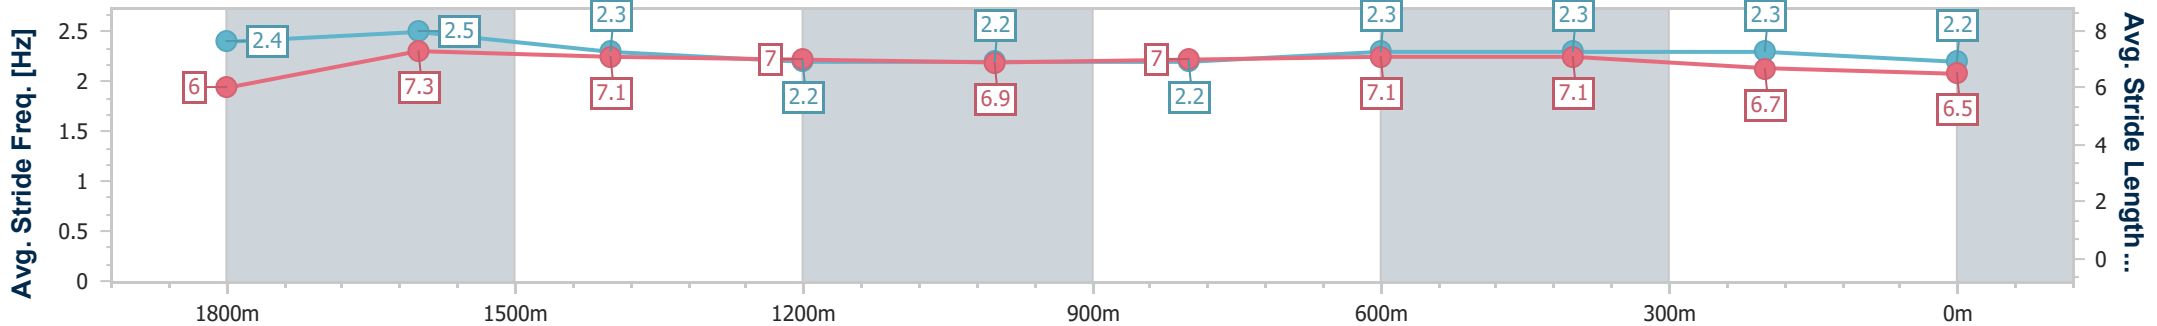

Horse/Jockey Name	Red Hot Rubix
Final Rank	8
Fastest Section Time (Section)	0:11.18 (1800m)
Top Speed [km/h] (Section)	66.3 (1800m)
Race State	Finished

Aquis Park Gold Coast Poly QLD Professional
Race 3: CORPSURE INSURANCE BROKING Class 1 Handicap - AQUIS PARK
2000m

10 June 2023 - 13:44

Track Rating: Synthetic , Weather: Fine, Rail Position: True

Section	Overall	1800m	1600m	1400m	1200m	1000m	800m	600m	400m	200m
Section Times	2:06.92 [8] (0:14.05)	1:52.87 [1] (0:11.18)	1:41.69 [1] (0:12.17)	1:29.52 [2] (0:13.00)	1:16.52 [2] (0:12.85)	1:03.67 [2] (0:12.73)	0:50.94 [2] (0:12.22)	0:38.72 [3] (0:12.19)	0:26.53 [4] (0:12.90)	0:13.63 [7] (0:13.63)
Average Speed [km/h]	51.3	64.4	59.6	56.2	56.1	56.7	59.2	59.5	55.8	53.0
Top Speed [km/h]	64.7	66.3	61.8	57.8	58.1	57.9	61.2	61.0	58.7	54.4
Avg. Dist. to Rail [m]	4.1	1.1	2.3	1.7	1.3	1.3	1.2	1.7	1.4	1.1
Avg. Stride Freq. [Hz]	2.4	2.5	2.3	2.2	2.2	2.2	2.3	2.3	2.3	2.2
Avg. Stride Length [m]	6.0	7.3	7.1	7.0	6.9	7.0	7.1	7.1	6.7	6.5

- [ ] Ranking at each section and finish
- -.-.- No data available at this section
- NA No data available