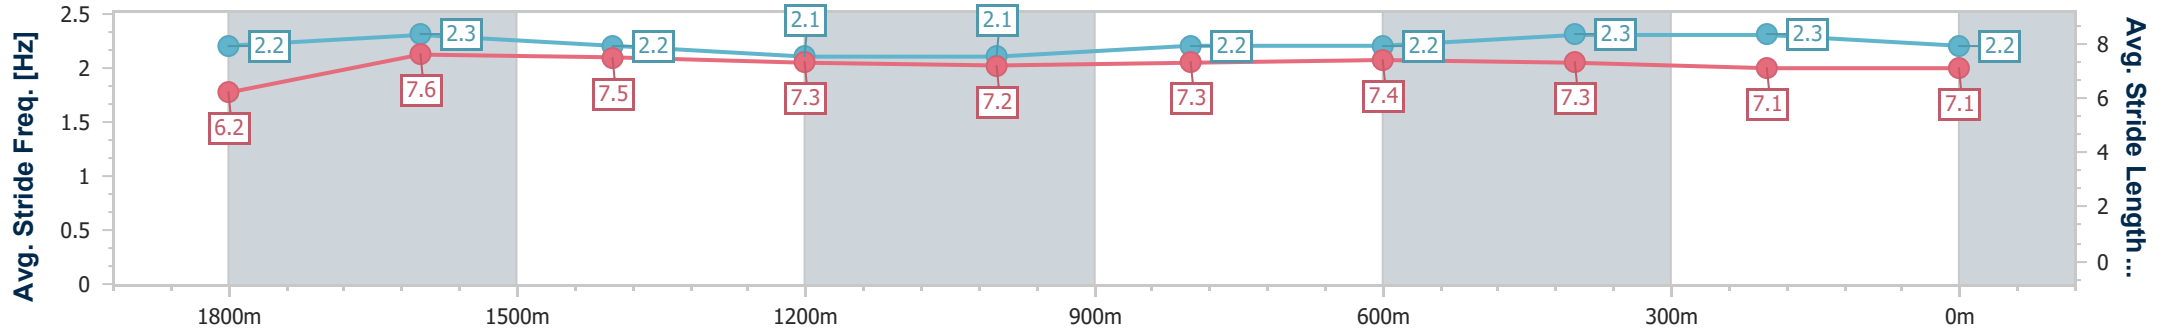

Horse/Jockey Name	Marshy
Final Rank	6
Fastest Section Time (Section)	0:11.51 (1800m)
Top Speed [km/h] (Section)	64.9 (1800m)
Race State	Finished

Aquis Park Gold Coast Poly QLD Professional
Race 3: CORPSURE INSURANCE BROKING Class 1 Handicap - 2000m

10 June 2023 - 13:44

Track Rating: Synthetic , Weather: Fine, Rail Position: True

Section	Overall	1800m	1600m	1400m	1200m	1000m	800m	600m	400m	200m
Section Times	2:05.91 [6] (0:14.66)	1:51.25 [7] (0:11.51)	1:39.74 [7] (0:11.99)	1:27.75 [7] (0:12.95)	1:14.80 [7] (0:12.94)	1:01.86 [7] (0:12.69)	0:49.17 [7] (0:12.15)	0:37.02 [7] (0:11.90)	0:25.12 [7] (0:12.43)	0:12.69 [6] (0:12.69)
Average Speed [km/h]	49.2	63.2	60.3	56.1	55.6	57.0	59.6	60.7	58.2	56.8
Top Speed [km/h]	64.4	64.9	61.5	60.1	57.4	57.6	61.8	62.0	59.1	58.8
Avg. Dist. to Rail [m]	4.6	2.9	1.3	1.2	1.6	1.5	1.2	0.7	2.8	5.3
Avg. Stride Freq. [Hz]	2.2	2.3	2.2	2.1	2.1	2.2	2.2	2.3	2.3	2.2
Avg. Stride Length [m]	6.2	7.6	7.5	7.3	7.2	7.3	7.4	7.3	7.1	7.1

- [ ] Ranking at each section and finish
- -.-.- No data available at this section
- NA No data available