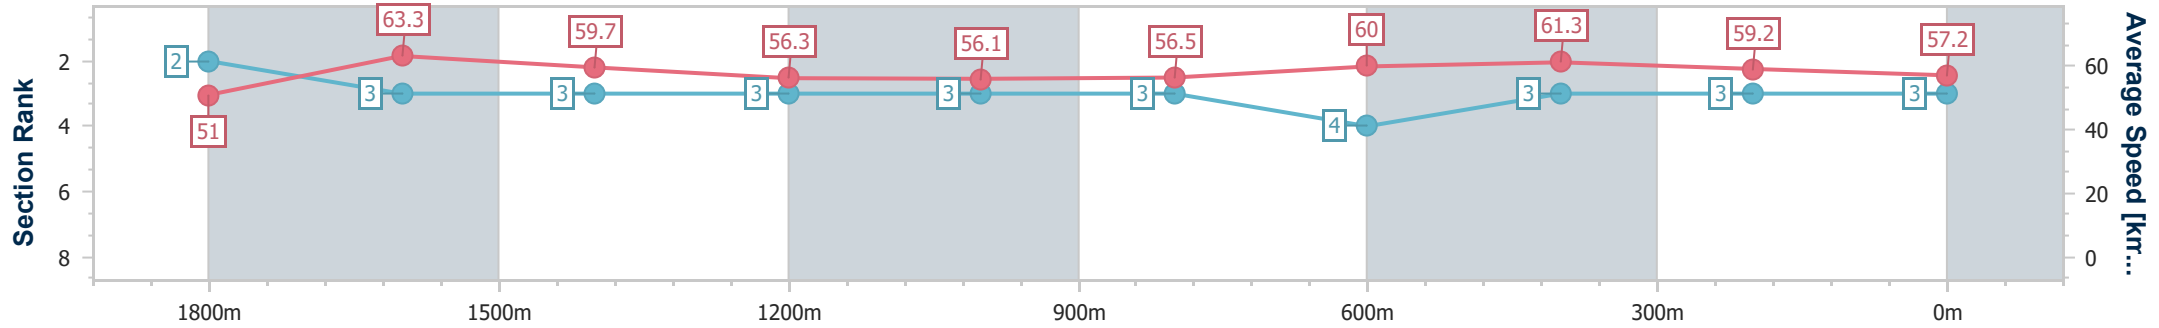

Horse/Jockey Name	My Whistleblower
Final Rank	3
Fastest Section Time (Section)	0:11.40 (1800m)
Top Speed [km/h] (Section)	65.2 (1800m)
Race State	Finished

Aquis Park Gold Coast Poly QLD Professional
Race 3: CORPSURE INSURANCE BROKING Class 1 Handicap - 2000m

10 June 2023 - 13:44

Track Rating: Synthetic , Weather: Fine, Rail Position: True

Section	Overall	1800m	1600m	1400m	1200m	1000m	800m	600m	400m	200m
Section Times	2:04.86 [3] (0:14.10)	1:50.76 [2] (0:11.40)	1:39.36 [3] (0:12.09)	1:27.27 [3] (0:12.95)	1:14.32 [3] (0:12.85)	1:01.47 [3] (0:12.77)	0:48.70 [3] (0:12.08)	0:36.62 [4] (0:11.81)	0:24.81 [3] (0:12.21)	0:12.60 [3] (0:12.60)
Average Speed [km/h]	51.0	63.3	59.7	56.3	56.1	56.5	60.0	61.3	59.2	57.2
Top Speed [km/h]	64.5	65.2	61.0	57.5	56.4	58.1	61.8	62.3	60.2	58.7
Avg. Dist. to Rail [m]	5.5	1.6	1.2	1.6	1.6	1.5	1.7	1.5	1.9	2.2
Avg. Stride Freq. [Hz]	2.3	2.3	2.3	2.1	2.1	2.1	2.2	2.3	2.2	2.2
Avg. Stride Length [m]	6.2	7.6	7.4	7.2	7.3	7.4	7.6	7.5	7.3	7.2

- [ ] Ranking at each section and finish
- -.-.- No data available at this section
- NA No data available