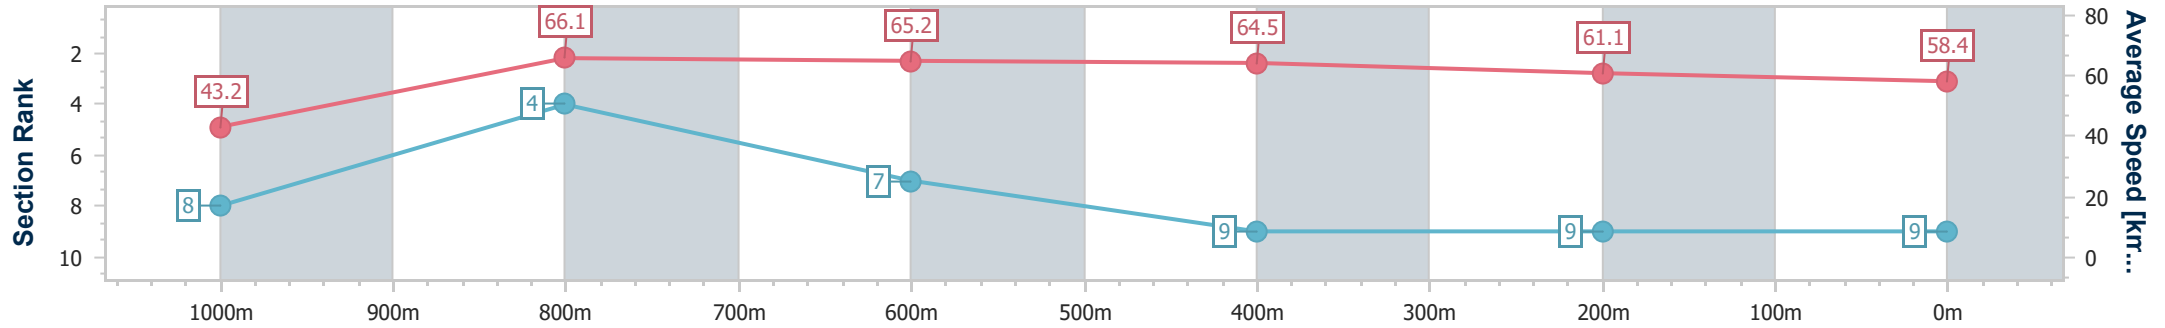

Horse/Jockey Name	Moss Job
Final Rank	9
Fastest Section Time (Section)	0:08.35 (Overall)
Top Speed [km/h] (Section)	68.5 (1000m)
Race State	Finished

Aquis Park Gold Coast Poly QLD Professional
Race 6: CORDNER ADVISORY BENCHMARK 62 Handicap - 1100m

10 June 2023 - 15:31

Track Rating: Synthetic , Weather: Fine, Rail Position: True

Section	Overall	1000m	800m	600m	400m	200m
Section Times	1:06.25 [9] (0:08.35)	0:57.90 [8] (0:10.96)	0:46.94 [4] (0:11.26)	0:35.68 [7] (0:11.46)	0:24.22 [9] (0:11.84)	0:12.38 [9] (0:12.38)
Average Speed [km/h]	43.2	66.1	65.2	64.5	61.1	58.4
Top Speed [km/h]	62.3	68.5	66.4	66.6	62.1	60.4
Avg. Dist. to Rail [m]	3.6	1.9	3.6	4.9	1.3	2.0
Avg. Stride Freq. [Hz]	2.2	2.4	2.4	2.4	2.3	2.2
Avg. Stride Length [m]	5.4	7.5	7.6	7.6	7.4	7.3

- [ ] Ranking at each section and finish
- -.-.- No data available at this section
- NA No data available