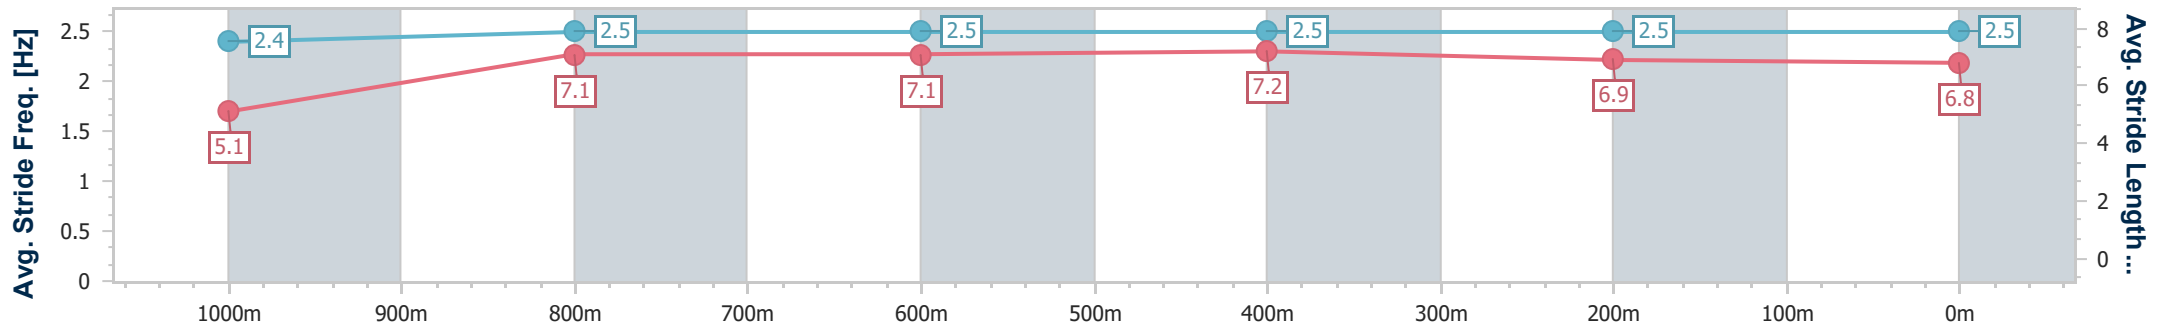

Horse/Jockey Name	Dusky Dancer
Final Rank	3
Fastest Section Time (Section)	0:08.08 (Overall)
Top Speed [km/h] (Section)	67.2 (800m)
Race State	Finished

Aquis Park Gold Coast Poly QLD Professional
Race 6: CORDNER ADVISORY BENCHMARK 62 Handicap - 1100m

10 June 2023 - 15:31

Track Rating: Synthetic , Weather: Fine, Rail Position: True

Section	Overall	1000m	800m	600m	400m	200m
Section Times	1:04.64 [3] (0:08.08)	0:56.56 [2] (0:11.08)	0:45.48 [3] (0:11.01)	0:34.47 [3] (0:11.14)	0:23.33 [3] (0:11.45)	0:11.88 [4] (0:11.88)
Average Speed [km/h]	44.7	65.1	65.9	65.0	63.0	60.8
Top Speed [km/h]	62.0	66.3	67.2	66.3	64.6	62.1
Avg. Dist. to Rail [m]	1.5	0.8	1.3	1.4	2.3	5.1
Avg. Stride Freq. [Hz]	2.4	2.5	2.5	2.5	2.5	2.5
Avg. Stride Length [m]	5.1	7.1	7.1	7.2	6.9	6.8

- [ ] Ranking at each section and finish
- -.-.- No data available at this section
- NA No data available