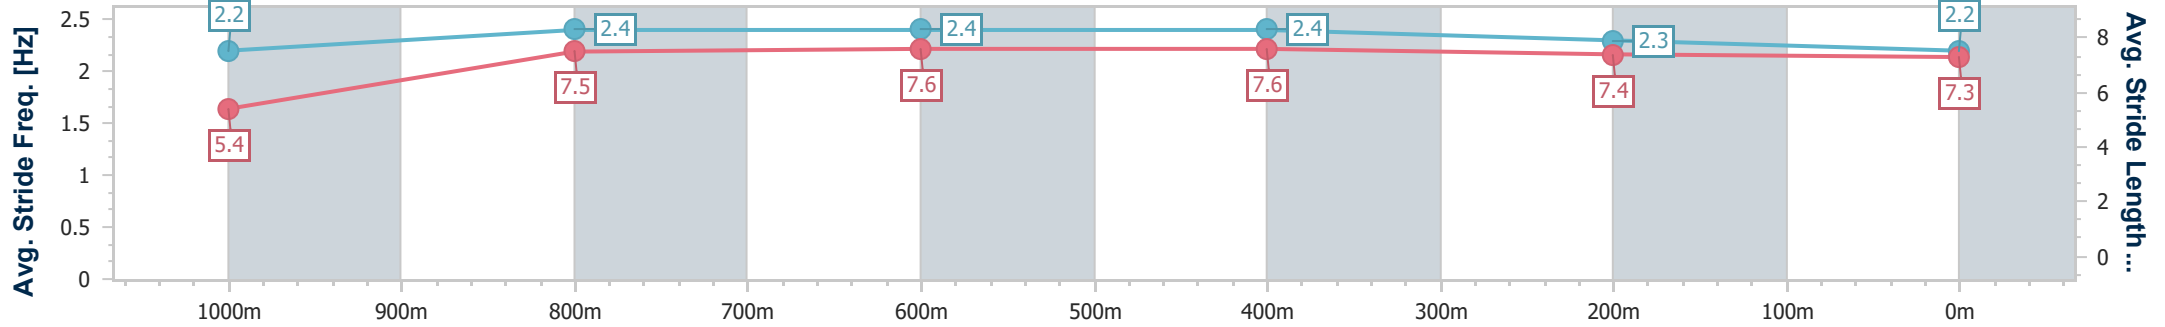

- [] Ranking at each section and finish
- .-.- No data available at this section
- NA No data available

Horse/Jockey Name	Moss Job
Final Rank	9
Fastest Section Time (Section)	0:08.35 (Overall)
Top Speed [km/h] (Section)	68.5 (1000m)
Race State	Finished

Aquis Park Gold Coast Poly QLD Professional
Race 6: CORDNER ADVISORY BENCHMARK 62 Handicap - 1100m

10 June 2023 - 15:31

Track Rating: Synthetic , Weather: Fine, Rail Position: True

Section	Overall	1000m	800m	600m	400m	200m
Section Times	1:06.25 [9] (0:08.35)	0:57.90 [8] (0:10.96)	0:46.94 [4] (0:11.26)	0:35.68 [7] (0:11.46)	0:24.22 [9] (0:11.84)	0:12.38 [9] (0:12.38)
Average Speed [km/h]	43.2	66.1	65.2	64.5	61.1	58.4
Top Speed [km/h]	62.3	68.5	66.4	66.6	62.1	60.4
Avg. Dist. to Rail [m]	3.6	1.9	3.6	4.9	1.3	2.0
Avg. Stride Freq. [Hz]	2.2	2.4	2.4	2.4	2.3	2.2
Avg. Stride Length [m]	5.4	7.5	7.6	7.6	7.4	7.3

- [] Ranking at each section and finish
- .-.- No data available at this section
- NA No data available