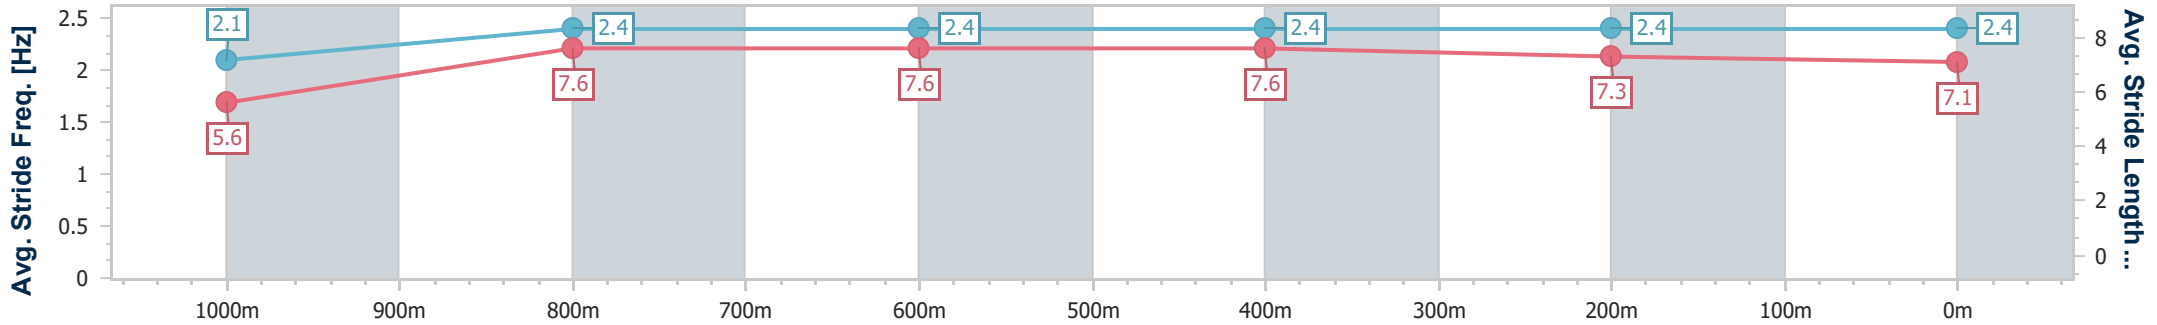

Horse/Jockey Name	Meriden Flash
Final Rank	6
Fastest Section Time (Section)	0:08.50 (Overall)
Top Speed [km/h] (Section)	68.1 (600m)
Race State	Finished

Aquis Park Gold Coast Poly QLD Professional
Race 6: CORDNER ADVISORY BENCHMARK 62 Handicap - 1100m

10 June 2023 - 15:31

Track Rating: Synthetic , Weather: Fine, Rail Position: True

Section	Overall	1000m	800m	600m	400m	200m
Section Times	1:04.92 [6] (0:08.50)	0:56.42 [9] (0:11.04)	0:45.38 [8] (0:10.85)	0:34.53 [5] (0:11.14)	0:23.39 [6] (0:11.43)	0:11.96 [6] (0:11.96)
Average Speed [km/h]	42.3	65.3	66.4	65.6	63.5	60.5
Top Speed [km/h]	62.5	67.3	67.7	68.1	65.4	63.3
Avg. Dist. to Rail [m]	2.7	0.5	0.4	2.7	5.3	7.1
Avg. Stride Freq. [Hz]	2.1	2.4	2.4	2.4	2.4	2.4
Avg. Stride Length [m]	5.6	7.6	7.6	7.6	7.3	7.1

- [ ] Ranking at each section and finish
- -.-.- No data available at this section
- NA No data available