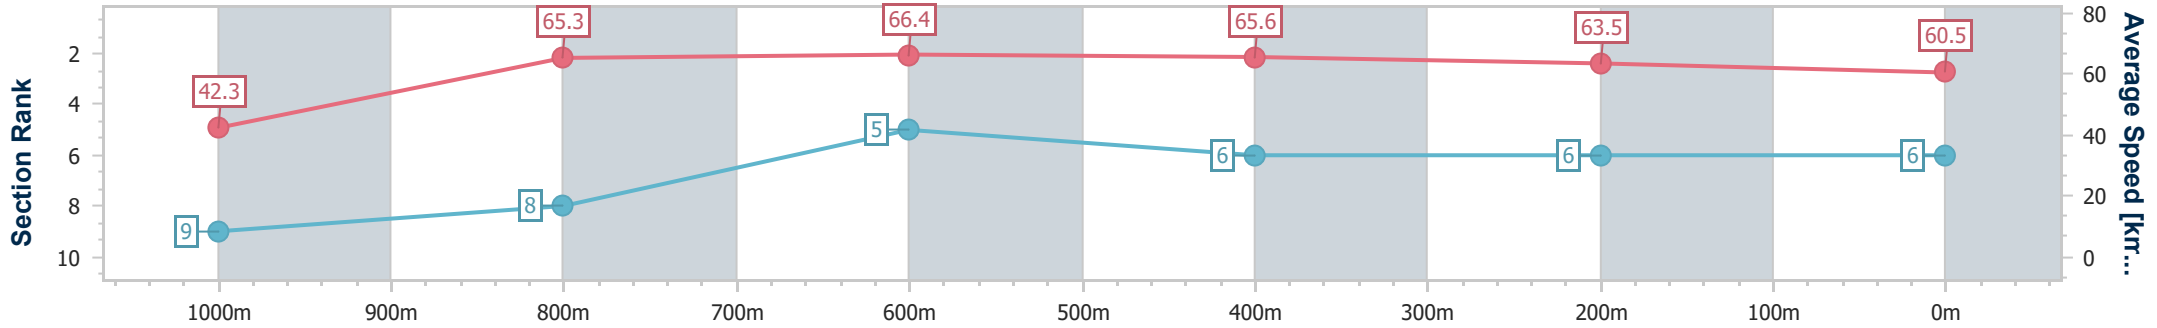

Horse/Jockey Name	Meriden Flash
Final Rank	6
Fastest Section Time (Section)	0:08.50 (Overall)
Top Speed [km/h] (Section)	68.1 (600m)
Race State	Finished

Aquis Park Gold Coast Poly QLD Professional
Race 6: CORDNER ADVISORY BENCHMARK 62 Handicap - 1100m

10 June 2023 - 15:31

Track Rating: Synthetic , Weather: Fine, Rail Position: True

Section	Overall	1000m	800m	600m	400m	200m
Section Times	1:04.92 [6] (0:08.50)	0:56.42 [9] (0:11.04)	0:45.38 [8] (0:10.85)	0:34.53 [5] (0:11.14)	0:23.39 [6] (0:11.43)	0:11.96 [6] (0:11.96)
Average Speed [km/h]	42.3	65.3	66.4	65.6	63.5	60.5
Top Speed [km/h]	62.5	67.3	67.7	68.1	65.4	63.3
Avg. Dist. to Rail [m]	2.7	0.5	0.4	2.7	5.3	7.1
Avg. Stride Freq. [Hz]	2.1	2.4	2.4	2.4	2.4	2.4
Avg. Stride Length [m]	5.6	7.6	7.6	7.6	7.3	7.1

- [ ] Ranking at each section and finish
- -.-.- No data available at this section
- NA No data available