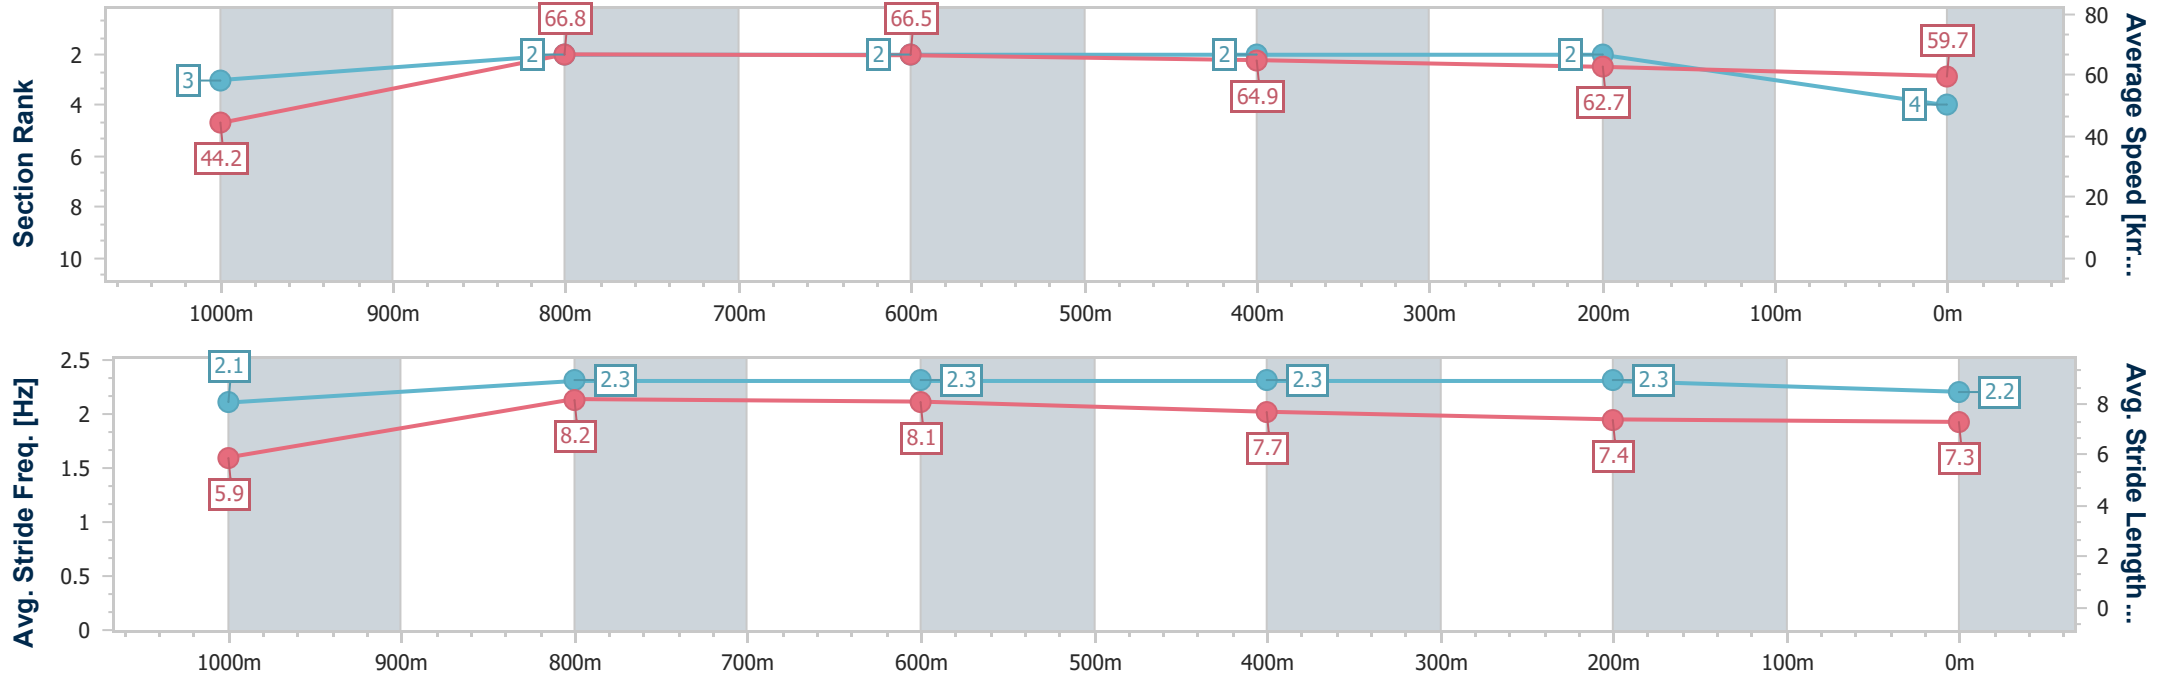

Horse/Jockey Name	Shinshinto
Final Rank	4
Fastest Section Time (Section)	0:08.14 (Overall)
Top Speed [km/h] (Section)	68.1 (1000m)
Race State	Finished

Aquis Park Gold Coast Poly QLD Professional
Race 6: CORDNER ADVISORY BENCHMARK 62 Handicap - 1100m

10 June 2023 - 15:31

Track Rating: Synthetic , Weather: Fine, Rail Position: True

Section	Overall	1000m	800m	600m	400m	200m
Section Times	1:04.74 [4] (0:08.14)	0:56.60 [3] (0:10.85)	0:45.75 [2] (0:10.94)	0:34.81 [2] (0:11.19)	0:23.62 [2] (0:11.52)	0:12.10 [2] (0:12.10)
Average Speed [km/h]	44.2	66.8	66.5	64.9	62.7	59.7
Top Speed [km/h]	63.2	68.1	66.9	66.8	63.3	61.9
Avg. Dist. to Rail [m]	7.4	3.5	1.7	1.7	2.8	3.8
Avg. Stride Freq. [Hz]	2.1	2.3	2.3	2.3	2.3	2.2
Avg. Stride Length [m]	5.9	8.2	8.1	7.7	7.4	7.3

- [ ] Ranking at each section and finish
- -.-.- No data available at this section
- NA No data available