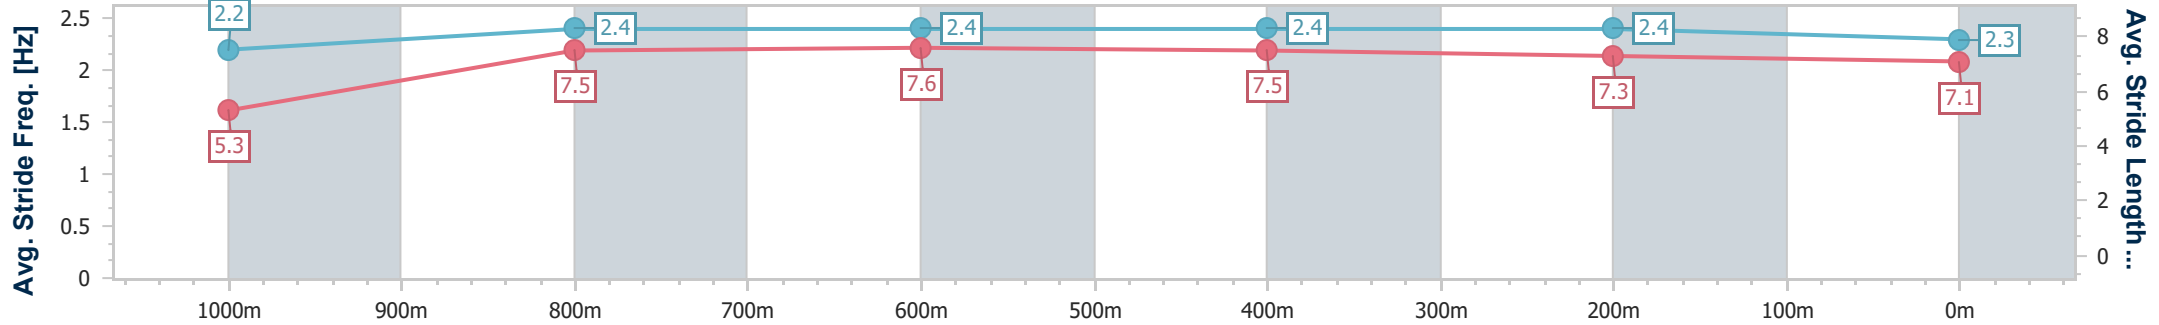

Horse/Jockey Name	In The Blink
Final Rank	8
Fastest Section Time (Section)	0:08.30 (Overall)
Top Speed [km/h] (Section)	68.3 (600m)
Race State	Finished

Aquis Park Gold Coast Poly QLD Professional
Race 6: CORDNER ADVISORY BENCHMARK 62 Handicap - 1100m

10 June 2023 - 15:31

Track Rating: Synthetic , Weather: Fine, Rail Position: True

Section	Overall	1000m	800m	600m	400m	200m
Section Times	1:05.58 [8] (0:08.30)	0:57.28 [6] (0:11.22)	0:46.06 [7] (0:11.21)	0:34.85 [9] (0:11.30)	0:23.55 [8] (0:11.50)	0:12.05 [8] (0:12.05)
Average Speed [km/h]	43.3	64.8	65.4	65.5	63.3	59.9
Top Speed [km/h]	62.7	66.1	66.6	68.3	64.8	63.0
Avg. Dist. to Rail [m]	4.9	3.4	3.3	5.1	6.0	8.0
Avg. Stride Freq. [Hz]	2.2	2.4	2.4	2.4	2.4	2.3
Avg. Stride Length [m]	5.3	7.5	7.6	7.5	7.3	7.1

- [ ] Ranking at each section and finish
- -.-.- No data available at this section
- NA No data available