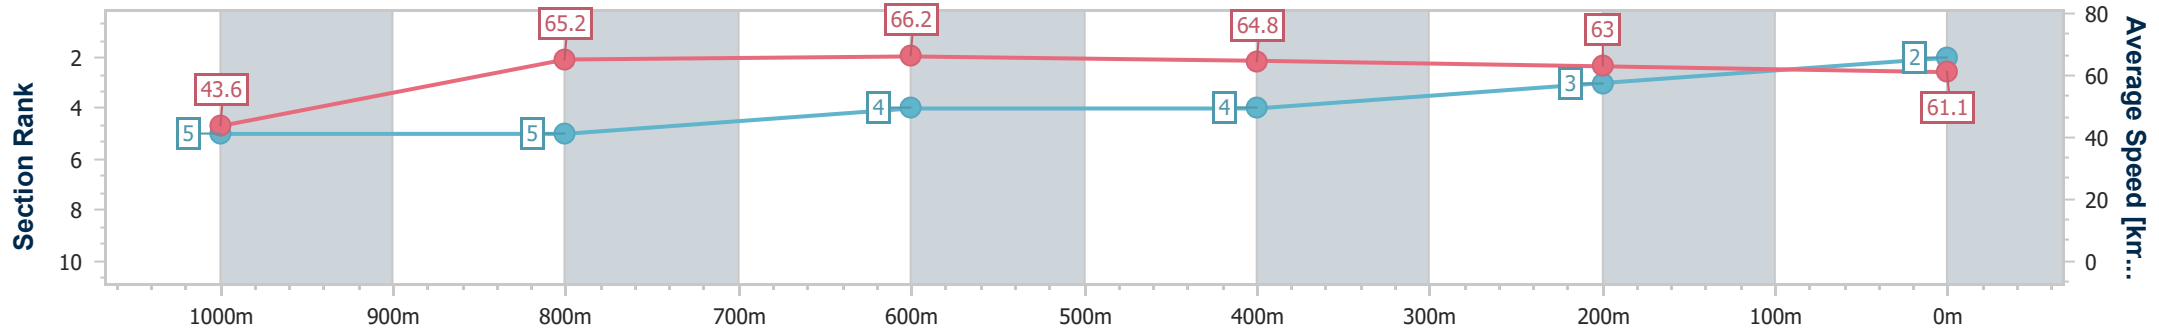

Horse/Jockey Name	Mensa Maestro
Final Rank	2
Fastest Section Time (Section)	0:08.28 (Overall)
Top Speed [km/h] (Section)	66.7 (600m)
Race State	Finished

Aquis Park Gold Coast Poly QLD Professional
Race 6: CORDNER ADVISORY BENCHMARK 62 Handicap - 1100m

10 June 2023 - 15:31

Track Rating: Synthetic , Weather: Fine, Rail Position: True

Section	Overall	1000m	800m	600m	400m	200m
Section Times	1:04.58 [2] (0:08.28)	0:56.30 [5] (0:11.05)	0:45.25 [5] (0:10.89)	0:34.36 [4] (0:11.11)	0:23.25 [4] (0:11.43)	0:11.82 [3] (0:11.82)
Average Speed [km/h]	43.6	65.2	66.2	64.8	63.0	61.1
Top Speed [km/h]	62.7	66.6	66.7	66.7	63.9	62.0
Avg. Dist. to Rail [m]	0.6	0.4	0.4	0.2	0.4	2.6
Avg. Stride Freq. [Hz]	2.1	2.3	2.3	2.2	2.3	2.2
Avg. Stride Length [m]	5.8	7.8	8.0	8.0	7.7	7.7

- [ ] Ranking at each section and finish
- -.-.- No data available at this section
- NA No data available