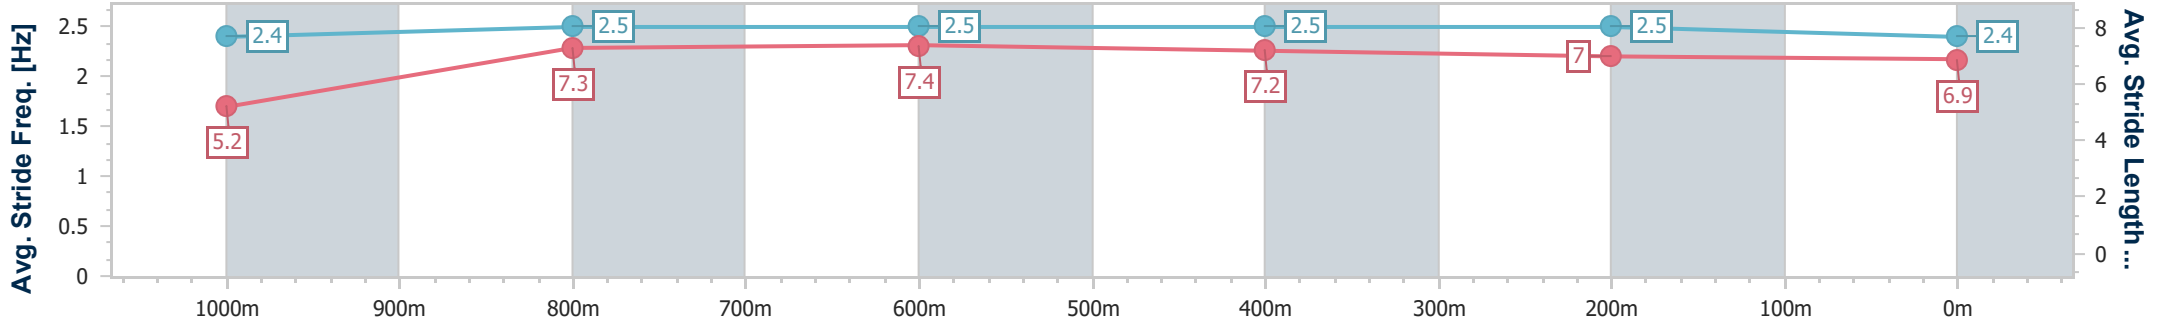

Horse/Jockey Name	Baronessa
Final Rank	1
Fastest Section Time (Section)	0:08.01 (Overall)
Top Speed [km/h] (Section)	67.0 (1000m)
Race State	Finished

Aquis Park Gold Coast Poly QLD Professional
Race 6: CORDNER ADVISORY BENCHMARK 62 Handicap - 1100m

10 June 2023 - 15:31

Track Rating: Synthetic , Weather: Fine, Rail Position: True

Section	Overall	1000m	800m	600m	400m	200m
Section Times	1:04.41 [1] (0:08.01)	0:56.40 [1] (0:10.87)	0:45.53 [1] (0:10.90)	0:34.63 [1] (0:11.20)	0:23.43 [1] (0:11.53)	0:11.90 [1] (0:11.90)
Average Speed [km/h]	45.1	66.2	66.8	64.9	62.8	60.7
Top Speed [km/h]	63.9	67.0	67.0	66.4	63.3	62.1
Avg. Dist. to Rail [m]	5.6	1.2	1.9	1.9	2.6	2.6
Avg. Stride Freq. [Hz]	2.4	2.5	2.5	2.5	2.5	2.4
Avg. Stride Length [m]	5.2	7.3	7.4	7.2	7.0	6.9

- [ ] Ranking at each section and finish
- -.-.- No data available at this section
- NA No data available