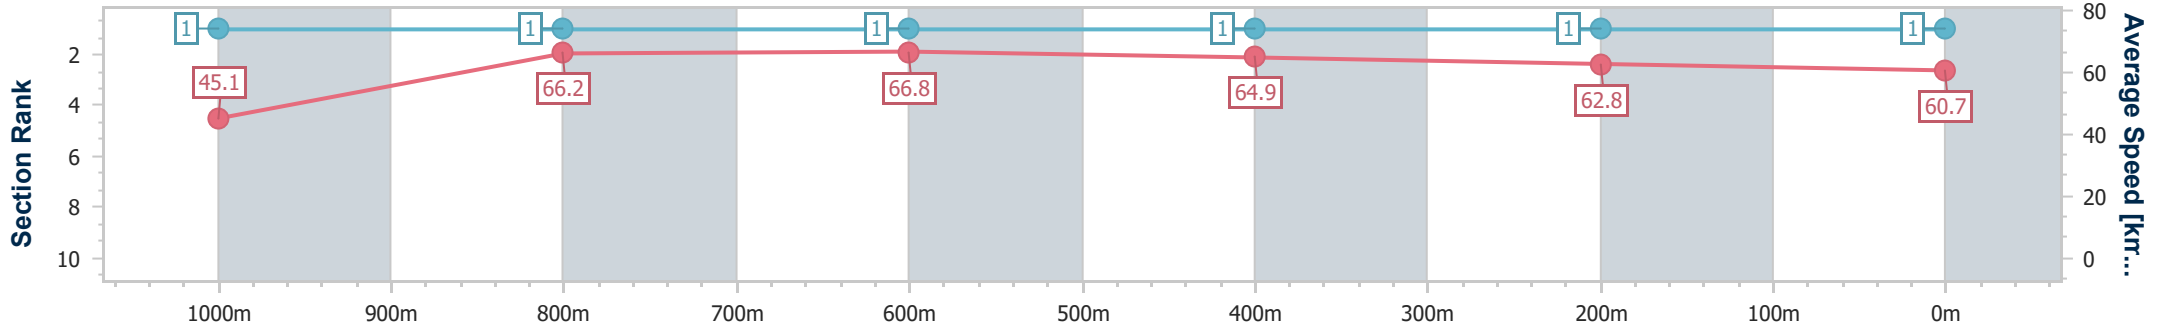

Horse/Jockey Name	Baronessa
Final Rank	1
Fastest Section Time (Section)	0:08.01 (Overall)
Top Speed [km/h] (Section)	67.0 (1000m)
Race State	Finished

Aquis Park Gold Coast Poly QLD Professional
Race 6: CORDNER ADVISORY BENCHMARK 62 Handicap - 1100m

10 June 2023 - 15:31

Track Rating: Synthetic , Weather: Fine, Rail Position: True

Section	Overall	1000m	800m	600m	400m	200m
Section Times	1:04.41 [1] (0:08.01)	0:56.40 [1] (0:10.87)	0:45.53 [1] (0:10.90)	0:34.63 [1] (0:11.20)	0:23.43 [1] (0:11.53)	0:11.90 [1] (0:11.90)
Average Speed [km/h]	45.1	66.2	66.8	64.9	62.8	60.7
Top Speed [km/h]	63.9	67.0	67.0	66.4	63.3	62.1
Avg. Dist. to Rail [m]	5.6	1.2	1.9	1.9	2.6	2.6
Avg. Stride Freq. [Hz]	2.4	2.5	2.5	2.5	2.5	2.4
Avg. Stride Length [m]	5.2	7.3	7.4	7.2	7.0	6.9

- [ ] Ranking at each section and finish
- -.-.- No data available at this section
- NA No data available