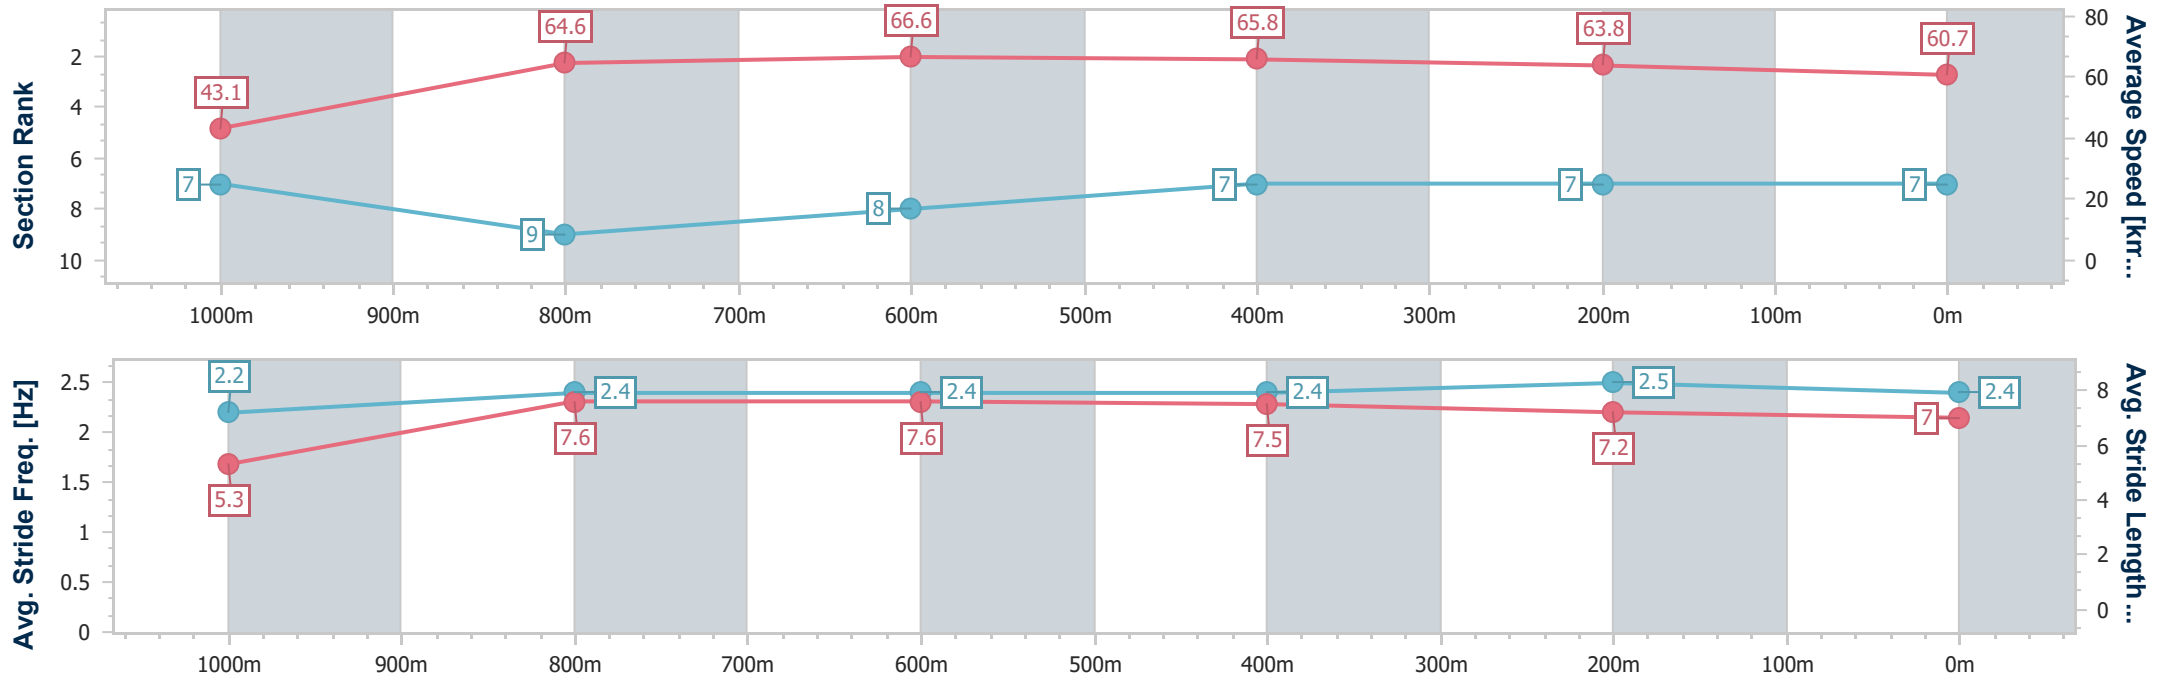

Horse/Jockey Name	Vetta Velocita
Final Rank	7
Fastest Section Time (Section)	0:08.34 (Overall)
Top Speed [km/h] (Section)	67.9 (800m)
Race State	Finished

Aquis Park Gold Coast Poly QLD Professional
Race 6: CORDNER ADVISORY BENCHMARK 62 Handicap - 1100m

10 June 2023 - 15:31

Track Rating: Synthetic , Weather: Fine, Rail Position: True

Section	Overall	1000m	800m	600m	400m	200m
Section Times	1:05.02 [7] (0:08.34)	0:56.68 [7] (0:11.26)	0:45.42 [9] (0:10.98)	0:34.44 [8] (0:11.15)	0:23.29 [7] (0:11.41)	0:11.88 [7] (0:11.88)
Average Speed [km/h]	43.1	64.6	66.6	65.8	63.8	60.7
Top Speed [km/h]	62.9	65.8	67.9	67.8	64.5	63.1
Avg. Dist. to Rail [m]	5.8	3.7	2.7	3.5	6.8	7.8
Avg. Stride Freq. [Hz]	2.2	2.4	2.4	2.4	2.5	2.4
Avg. Stride Length [m]	5.3	7.6	7.6	7.5	7.2	7.0

- [ ] Ranking at each section and finish
- -.-.- No data available at this section
- NA No data available