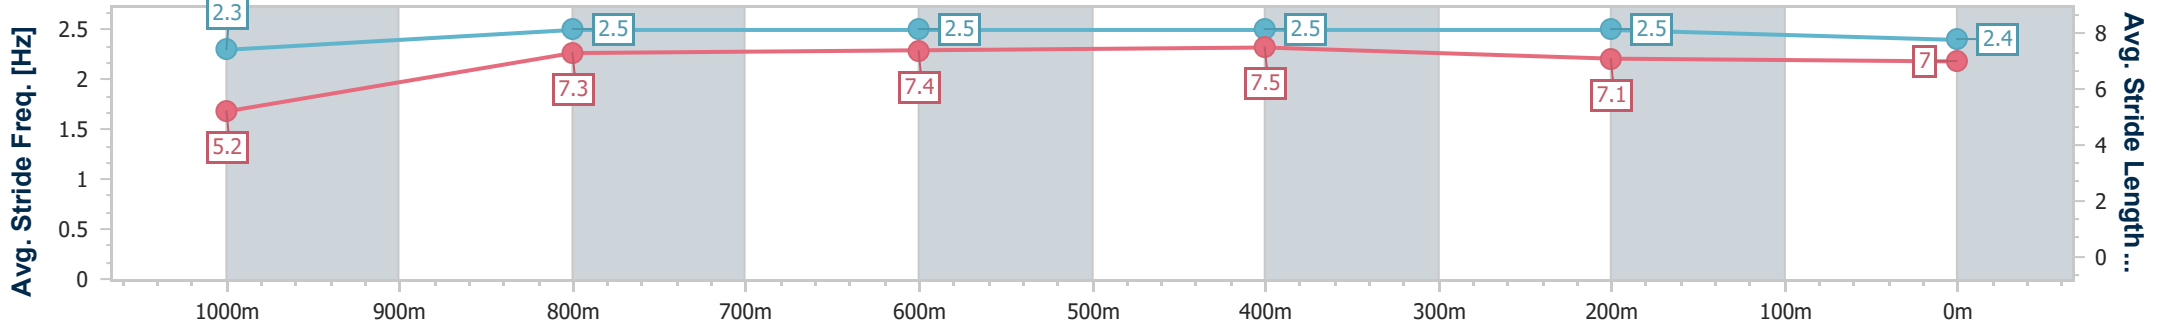

Horse/Jockey Name	Avenue Of Stars
Final Rank	5
Fastest Section Time (Section)	0:08.27 (Overall)
Top Speed [km/h] (Section)	67.6 (600m)
Race State	Finished

Aquis Park Gold Coast Poly QLD Professional
Race 6: CORDNER ADVISORY BENCHMARK 62 Handicap - 1100m

10 June 2023 - 15:31

Track Rating: Synthetic , Weather: Fine, Rail Position: True

Section	Overall	1000m	800m	600m	400m	200m
Section Times	1:04.92 [5] (0:08.27)	0:56.65 [4] (0:11.08)	0:45.57 [6] (0:11.07)	0:34.50 [6] (0:11.06)	0:23.44 [5] (0:11.48)	0:11.96 [5] (0:11.96)
Average Speed [km/h]	43.5	65.3	65.6	65.7	63.5	60.4
Top Speed [km/h]	62.7	66.1	67.1	67.6	64.3	62.9
Avg. Dist. to Rail [m]	2.2	1.2	1.5	2.0	7.1	8.0
Avg. Stride Freq. [Hz]	2.3	2.5	2.5	2.5	2.5	2.4
Avg. Stride Length [m]	5.2	7.3	7.4	7.5	7.1	7.0

- [ ] Ranking at each section and finish
- -.-.- No data available at this section
- NA No data available