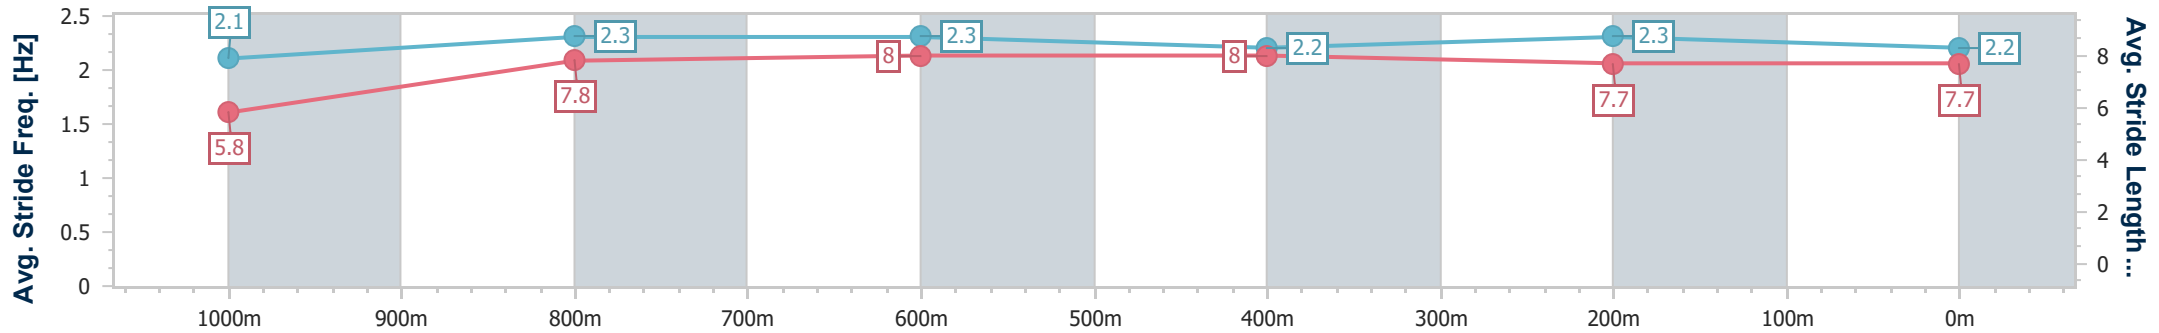

Horse/Jockey Name	Mensa Maestro
Final Rank	2
Fastest Section Time (Section)	0:08.28 (Overall)
Top Speed [km/h] (Section)	66.7 (600m)
Race State	Finished

Aquis Park Gold Coast Poly QLD Professional
Race 6: CORDNER ADVISORY BENCHMARK 62 Handicap - 1100m

10 June 2023 - 15:31

Track Rating: Synthetic , Weather: Fine, Rail Position: True

Section	Overall	1000m	800m	600m	400m	200m
Section Times	1:04.58 [2] (0:08.28)	0:56.30 [5] (0:11.05)	0:45.25 [5] (0:10.89)	0:34.36 [4] (0:11.11)	0:23.25 [4] (0:11.43)	0:11.82 [3] (0:11.82)
Average Speed [km/h]	43.6	65.2	66.2	64.8	63.0	61.1
Top Speed [km/h]	62.7	66.6	66.7	66.7	63.9	62.0
Avg. Dist. to Rail [m]	0.6	0.4	0.4	0.2	0.4	2.6
Avg. Stride Freq. [Hz]	2.1	2.3	2.3	2.2	2.3	2.2
Avg. Stride Length [m]	5.8	7.8	8.0	8.0	7.7	7.7

- [ ] Ranking at each section and finish
- -.-.- No data available at this section
- NA No data available