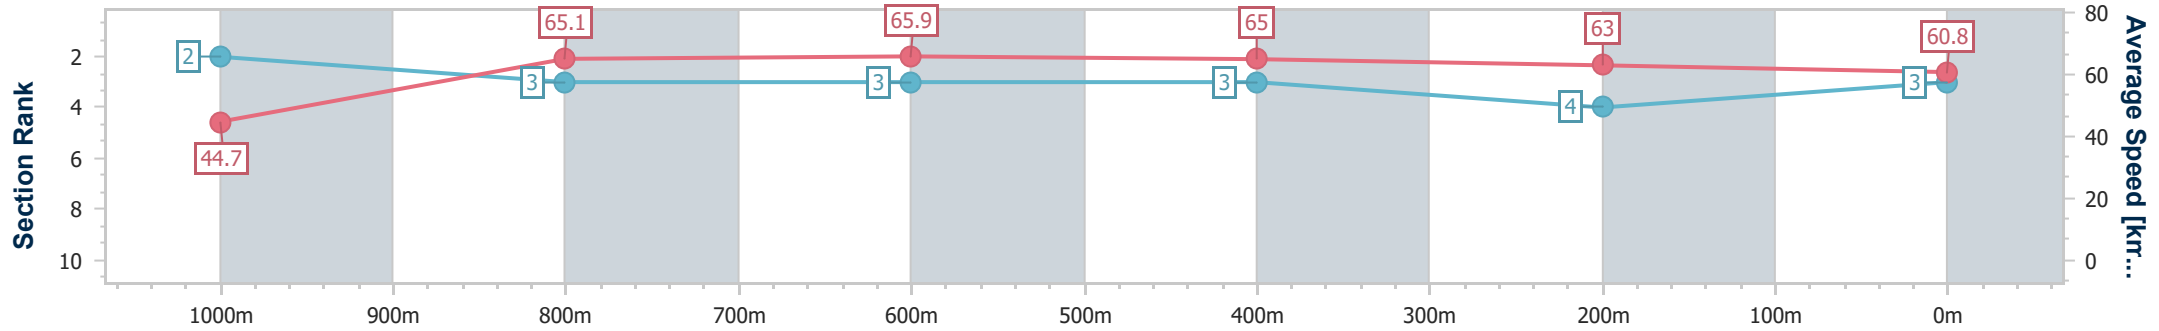

Horse/Jockey Name	Dusky Dancer
Final Rank	3
Fastest Section Time (Section)	0:08.08 (Overall)
Top Speed [km/h] (Section)	67.2 (800m)
Race State	Finished

Aquis Park Gold Coast Poly QLD Professional
Race 6: CORDNER ADVISORY BENCHMARK 62 Handicap - 1100m

10 June 2023 - 15:31

Track Rating: Synthetic , Weather: Fine, Rail Position: True

Section	Overall	1000m	800m	600m	400m	200m
Section Times	1:04.64 [3] (0:08.08)	0:56.56 [2] (0:11.08)	0:45.48 [3] (0:11.01)	0:34.47 [3] (0:11.14)	0:23.33 [3] (0:11.45)	0:11.88 [4] (0:11.88)
Average Speed [km/h]	44.7	65.1	65.9	65.0	63.0	60.8
Top Speed [km/h]	62.0	66.3	67.2	66.3	64.6	62.1
Avg. Dist. to Rail [m]	1.5	0.8	1.3	1.4	2.3	5.1
Avg. Stride Freq. [Hz]	2.4	2.5	2.5	2.5	2.5	2.5
Avg. Stride Length [m]	5.1	7.1	7.1	7.2	6.9	6.8

- [ ] Ranking at each section and finish
- -.-.- No data available at this section
- NA No data available