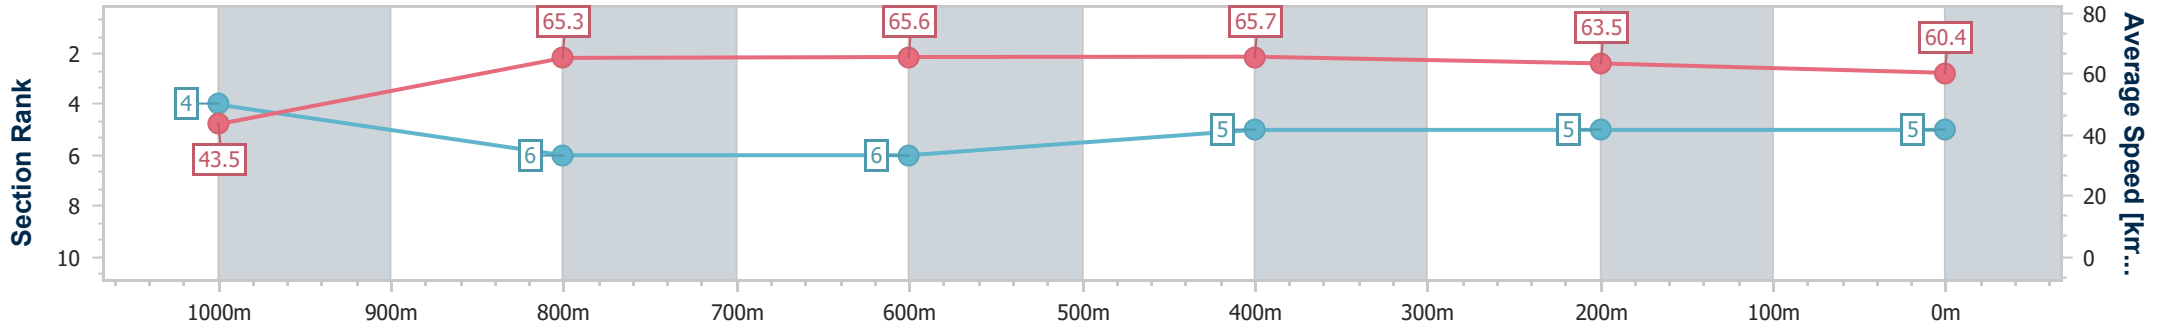

Horse/Jockey Name	Avenue Of Stars
Final Rank	5
Fastest Section Time (Section)	0:08.27 (Overall)
Top Speed [km/h] (Section)	67.6 (600m)
Race State	Finished

Aquis Park Gold Coast Poly QLD Professional
Race 6: CORDNER ADVISORY BENCHMARK 62 Handicap - 1100m

10 June 2023 - 15:31

Track Rating: Synthetic , Weather: Fine, Rail Position: True

Section	Overall	1000m	800m	600m	400m	200m
Section Times	1:04.92 [5] (0:08.27)	0:56.65 [4] (0:11.08)	0:45.57 [6] (0:11.07)	0:34.50 [6] (0:11.06)	0:23.44 [5] (0:11.48)	0:11.96 [5] (0:11.96)
Average Speed [km/h]	43.5	65.3	65.6	65.7	63.5	60.4
Top Speed [km/h]	62.7	66.1	67.1	67.6	64.3	62.9
Avg. Dist. to Rail [m]	2.2	1.2	1.5	2.0	7.1	8.0
Avg. Stride Freq. [Hz]	2.3	2.5	2.5	2.5	2.5	2.4
Avg. Stride Length [m]	5.2	7.3	7.4	7.5	7.1	7.0

- [ ] Ranking at each section and finish
- -.-.- No data available at this section
- NA No data available