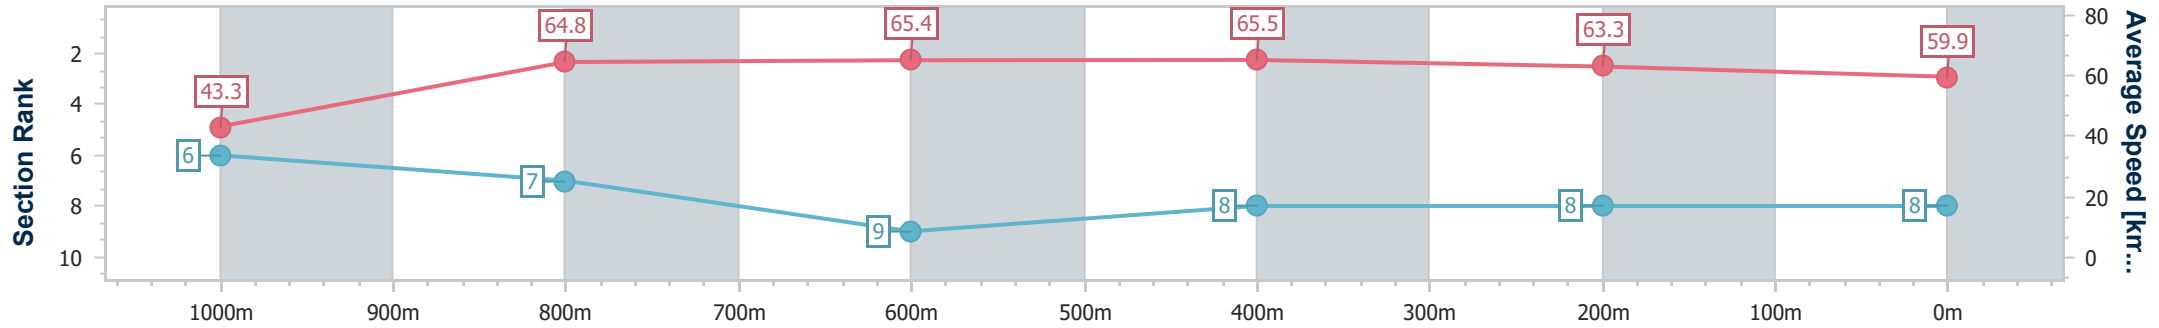

Horse/Jockey Name	In The Blink
Final Rank	8
Fastest Section Time (Section)	0:08.30 (Overall)
Top Speed [km/h] (Section)	68.3 (600m)
Race State	Finished

Aquis Park Gold Coast Poly QLD Professional
Race 6: CORDNER ADVISORY BENCHMARK 62 Handicap - 1100m

10 June 2023 - 15:31

Track Rating: Synthetic , Weather: Fine, Rail Position: True

Section	Overall	1000m	800m	600m	400m	200m
Section Times	1:05.58 [8] (0:08.30)	0:57.28 [6] (0:11.22)	0:46.06 [7] (0:11.21)	0:34.85 [9] (0:11.30)	0:23.55 [8] (0:11.50)	0:12.05 [8] (0:12.05)
Average Speed [km/h]	43.3	64.8	65.4	65.5	63.3	59.9
Top Speed [km/h]	62.7	66.1	66.6	68.3	64.8	63.0
Avg. Dist. to Rail [m]	4.9	3.4	3.3	5.1	6.0	8.0
Avg. Stride Freq. [Hz]	2.2	2.4	2.4	2.4	2.4	2.3
Avg. Stride Length [m]	5.3	7.5	7.6	7.5	7.3	7.1

- [ ] Ranking at each section and finish
- -.-.- No data available at this section
- NA No data available