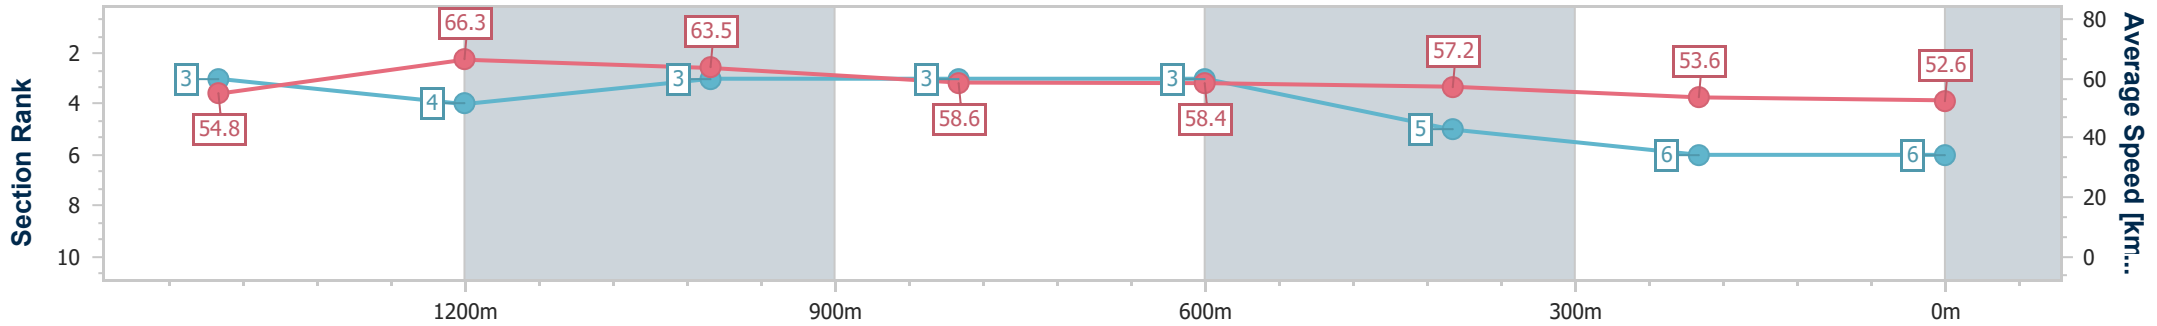

Horse/Jockey Name	Package
Final Rank	6
Fastest Section Time (Section)	0:11.06 (1400m)
Top Speed [km/h] (Section)	69.9 (Overall)
Race State	Finished

Toowoomba QLD Professional
Race 4: BEN LIESCH, RAY WHITE TOOWOOMBA BENCHMARK
62 Handicap - 1625m
10 June 2023 - 18:25
Track Rating: Soft 5, Weather: Fine, Rail Position: +2m 800m-400m;
+4m Remainder

Section	Overall	1400m	1200m	1000m	800m	600m	400m	200m						
Section Times	1:42.65 [6] (0:14.98)	1:27.67 [3] (0:11.06)	1:16.61 [4] (0:11.41)	1:05.20 [3] (0:12.48)	0:52.72 [3] (0:12.54)	0:40.18 [3] (0:12.89)	0:27.29 [5] (0:13.65)	0:13.64 [6] (0:13.64)						
Average Speed [km/h]	54.8	66.3	63.5	58.6	58.4	57.2	53.6	52.6						
Top Speed [km/h]	69.9	68.5	66.4	59.9	59.5	59.2	55.0	53.1						
Avg. Dist. to Rail [m]	8.8	3.5	5.4	5.2	4.6	4.4	4.7	6.1						
Avg. Stride Freq. [Hz]	2.2	2.4	2.4	2.3	2.3	2.3	2.2	2.2						
Avg. Stride Length [m]	6.9	7.6	7.4	7.1	7.0	6.9	6.7	6.6						

- [ ] Ranking at each section and finish
- -.-.- No data available at this section
- NA No data available