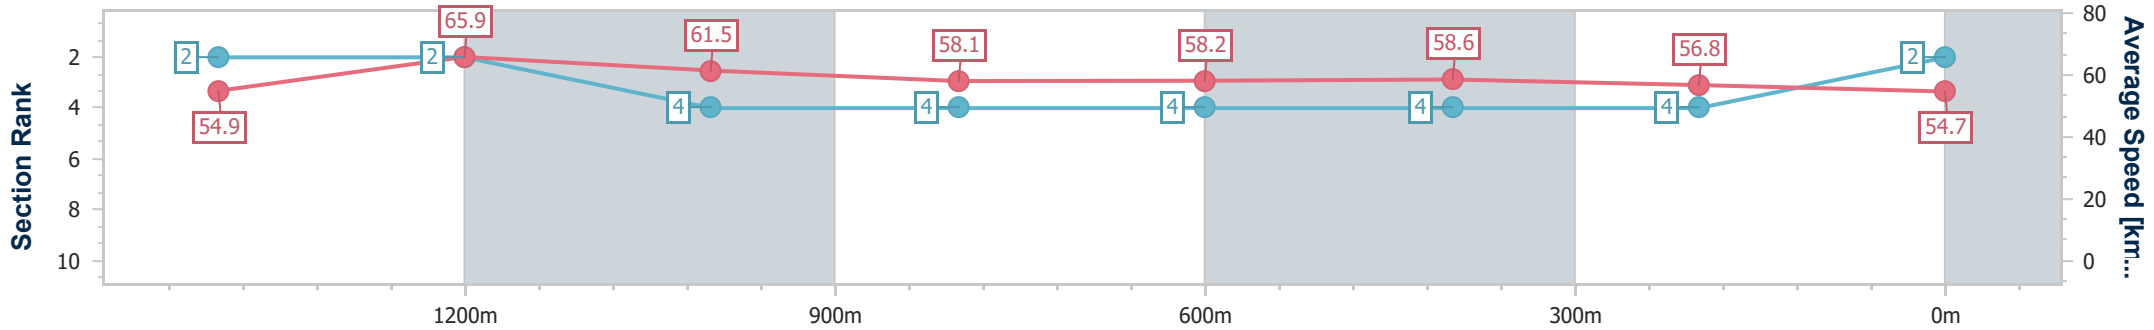

Horse/Jockey Name	Tomboy's Spirit
Final Rank	2
Fastest Section Time (Section)	0:10.96 (1400m)
Top Speed [km/h] (Section)	67.3 (1400m)
Race State	Finished

Toowoomba QLD Professional
Race 4: BEN LIESCH, RAY WHITE TOOWOOMBA BENCHMARK
62 Handicap - 1625m

10 June 2023 - 18:25

Track Rating: Soft 5, Weather: Fine, Rail Position: +2m 800m-400m;
+4m Remainder

Section	Overall	1400m	1200m	1000m	800m	600m	400m	200m						
Section Times	1:41.42 [2] (0:14.82)	1:26.60 [2] (0:10.96)	1:15.64 [2] (0:11.73)	1:03.91 [4] (0:12.54)	0:51.37 [4] (0:12.55)	0:38.82 [4] (0:12.68)	0:26.14 [4] (0:12.99)	0:13.15 [4] (0:13.15)						
Average Speed [km/h]	54.9	65.9	61.5	58.1	58.2	58.6	56.8	54.7						
Top Speed [km/h]	66.9	67.3	63.7	60.5	60.7	60.5	57.7	56.2						
Avg. Dist. to Rail [m]	3.9	0.7	2.2	3.3	4.1	5.9	7.1	6.8						
Avg. Stride Freq. [Hz]	2.2	2.3	2.2	2.1	2.1	2.2	2.2	2.1						
Avg. Stride Length [m]	6.9	8.1	7.6	7.5	7.4	7.4	7.2	7.2						

- [ ] Ranking at each section and finish
- -.-.- No data available at this section
- NA No data available