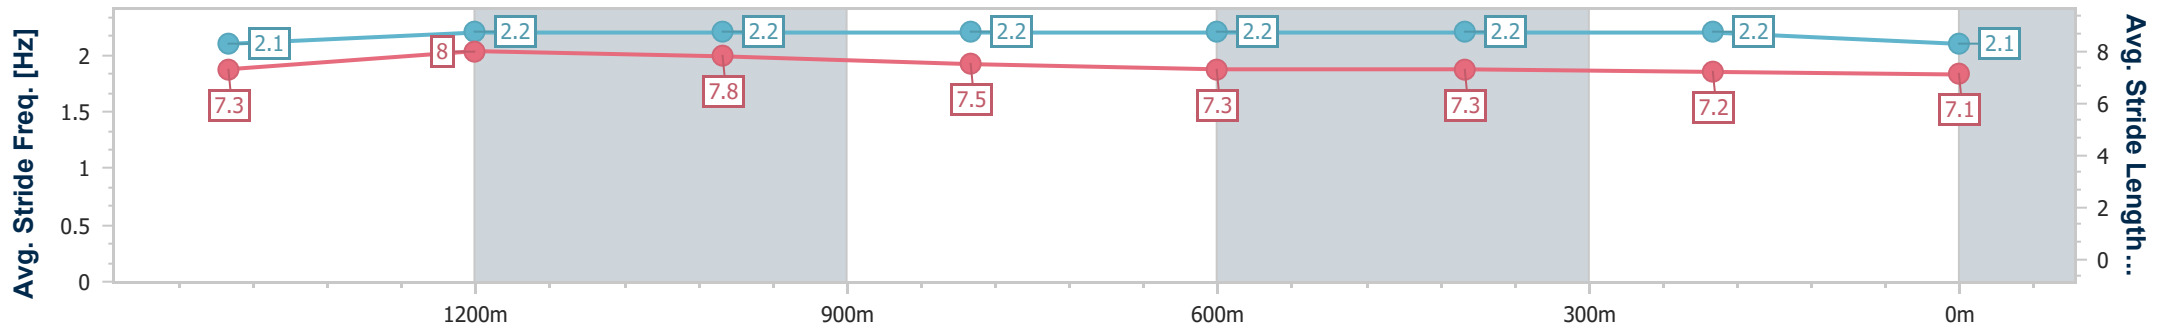

Section	Overall	1400m	1200m	1000m	800m	600m	400m	200m						
Section Times	1:41.96 [4] (0:14.75)	1:27.21 [1] (0:10.88)	1:16.33 [1] (0:11.77)	1:04.56 [2] (0:12.52)	0:52.04 [2] (0:12.49)	0:39.55 [2] (0:12.74)	0:26.81 [2] (0:13.06)	0:13.75 [2] (0:13.75)						
Average Speed [km/h]	55.4	67.1	61.4	58.4	58.4	57.4	55.7	52.2						
Top Speed [km/h]	69.6	68.7	63.6	59.6	59.4	59.4	56.4	55.1						
Avg. Dist. to Rail [m]	6.6	2.4	3.4	4.3	3.4	3.2	3.1	4.0						
Avg. Stride Freq. [Hz]	2.3	2.4	2.3	2.3	2.3	2.3	2.3	2.2						
Avg. Stride Length [m]	6.7	7.7	7.3	7.1	7.1	7.0	6.8	6.7						

- [] Ranking at each section and finish
- .-.- No data available at this section
- NA No data available

Horse/Jockey Name	The Carpenter
Final Rank	5
Fastest Section Time (Section)	0:11.32 (1400m)
Top Speed [km/h] (Section)	65.3 (1400m)
Race State	Finished

Toowoomba QLD Professional
Race 4: BEN LIESCH, RAY WHITE TOOWOOMBA BENCHMARK
62 Handicap - 1625m
10 June 2023 - 18:25
Track Rating: Soft 5, Weather: Fine, Rail Position: +2m 800m-400m;
+4m Remainder

Section	Overall	1400m	1200m	1000m	800m	600m	400m	200m					
Section Times	1:42.59 [5] (0:15.25)	1:27.34 [7] (0:11.32)	1:16.02 [7] (0:11.69)	1:04.33 [7] (0:12.48)	0:51.85 [7] (0:12.70)	0:39.15 [7] (0:12.61)	0:26.54 [7] (0:13.06)	0:13.48 [7] (0:13.48)					
Average Speed [km/h]	53.7	64.6	61.9	58.5	57.4	58.2	56.0	53.3					
Top Speed [km/h]	63.6	65.3	63.6	59.2	58.6	59.3	57.1	55.4					
Avg. Dist. to Rail [m]	7.4	3.1	4.4	4.4	3.9	3.7	4.8	7.5					
Avg. Stride Freq. [Hz]	2.1	2.2	2.2	2.2	2.2	2.2	2.2	2.1					
Avg. Stride Length [m]	7.3	8.0	7.8	7.5	7.3	7.3	7.2	7.1					