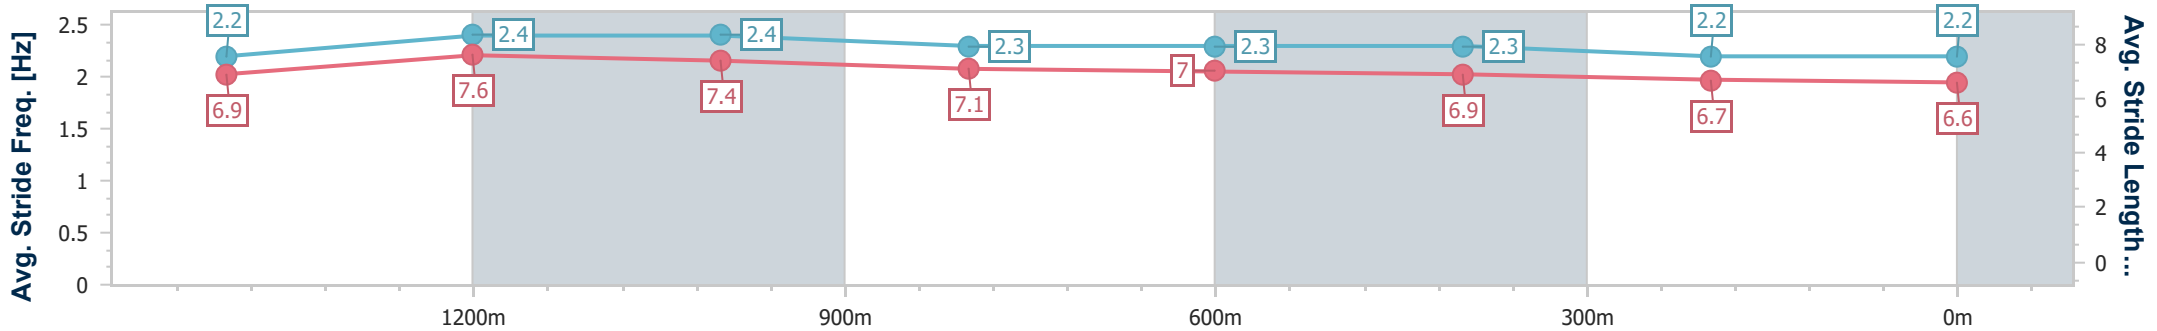

Horse/Jockey Name	Package
Final Rank	6
Fastest Section Time (Section)	0:11.06 (1400m)
Top Speed [km/h] (Section)	69.9 (Overall)
Race State	Finished

Toowoomba QLD Professional
Race 4: BEN LIESCH, RAY WHITE TOOWOOMBA BENCHMARK
62 Handicap - 1625m
10 June 2023 - 18:25
Track Rating: Soft 5, Weather: Fine, Rail Position: +2m 800m-400m;
+4m Remainder

Section	Overall	1400m	1200m	1000m	800m	600m	400m	200m						
Section Times	1:42.65 [6] (0:14.98)	1:27.67 [3] (0:11.06)	1:16.61 [4] (0:11.41)	1:05.20 [3] (0:12.48)	0:52.72 [3] (0:12.54)	0:40.18 [3] (0:12.89)	0:27.29 [5] (0:13.65)	0:13.64 [6] (0:13.64)						
Average Speed [km/h]	54.8	66.3	63.5	58.6	58.4	57.2	53.6	52.6						
Top Speed [km/h]	69.9	68.5	66.4	59.9	59.5	59.2	55.0	53.1						
Avg. Dist. to Rail [m]	8.8	3.5	5.4	5.2	4.6	4.4	4.7	6.1						
Avg. Stride Freq. [Hz]	2.2	2.4	2.4	2.3	2.3	2.3	2.2	2.2						
Avg. Stride Length [m]	6.9	7.6	7.4	7.1	7.0	6.9	6.7	6.6						

- [ ] Ranking at each section and finish
- -.-.- No data available at this section
- NA No data available