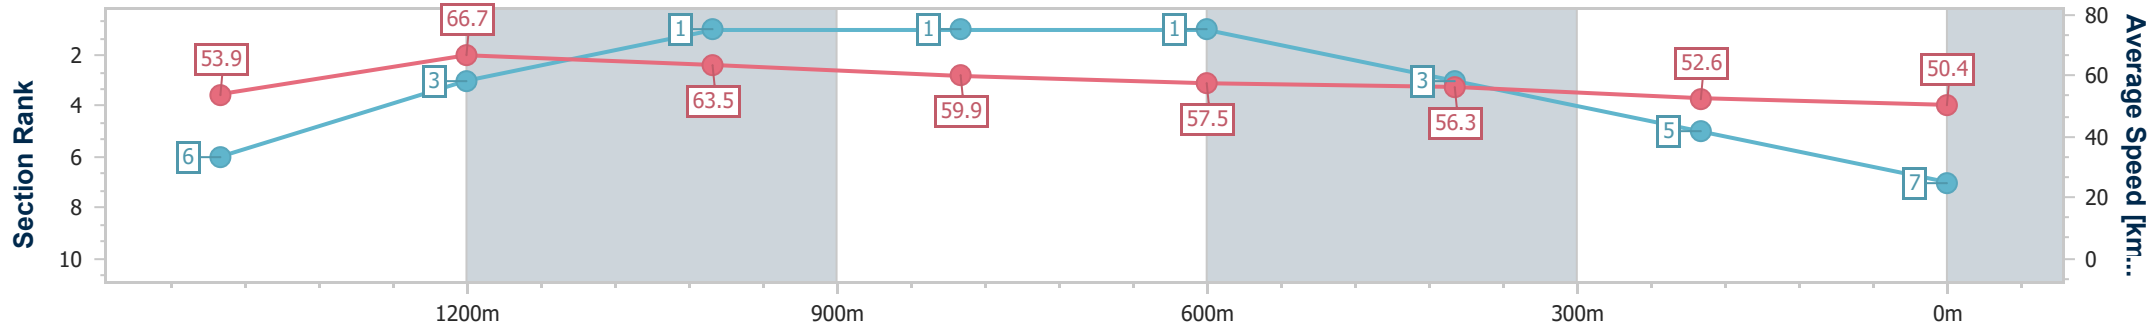

Horse/Jockey Name	Blavatsky
Final Rank	7
Fastest Section Time (Section)	0:10.86 (1400m)
Top Speed [km/h] (Section)	67.6 (1400m)
Race State	Finished

Toowoomba QLD Professional
Race 4: BEN LIESCH, RAY WHITE TOOWOOMBA BENCHMARK
62 Handicap - 1625m
10 June 2023 - 18:25
Track Rating: Soft 5, Weather: Fine, Rail Position: +2m 800m-400m;
+4m Remainder

Section	Overall	1400m	1200m	1000m	800m	600m	400m	200m					
Section Times	1:43.17 [7] (0:15.09)	1:28.08 [6] (0:10.86)	1:17.22 [3] (0:11.36)	1:05.86 [1] (0:12.19)	0:53.67 [1] (0:12.68)	0:40.99 [1] (0:12.94)	0:28.05 [3] (0:13.78)	0:14.27 [5] (0:14.27)					
Average Speed [km/h]	53.9	66.7	63.5	59.9	57.5	56.3	52.6	50.4					
Top Speed [km/h]	66.7	67.6	65.2	61.9	58.7	58.5	54.2	52.1					
Avg. Dist. to Rail [m]	4.7	0.9	4.5	4.6	3.4	2.2	2.5	2.8					
Avg. Stride Freq. [Hz]	2.4	2.5	2.5	2.4	2.4	2.4	2.4	2.3					
Avg. Stride Length [m]	6.4	7.5	7.1	7.0	6.7	6.5	6.2	6.1					

- [ ] Ranking at each section and finish
- -.-.- No data available at this section
- NA No data available