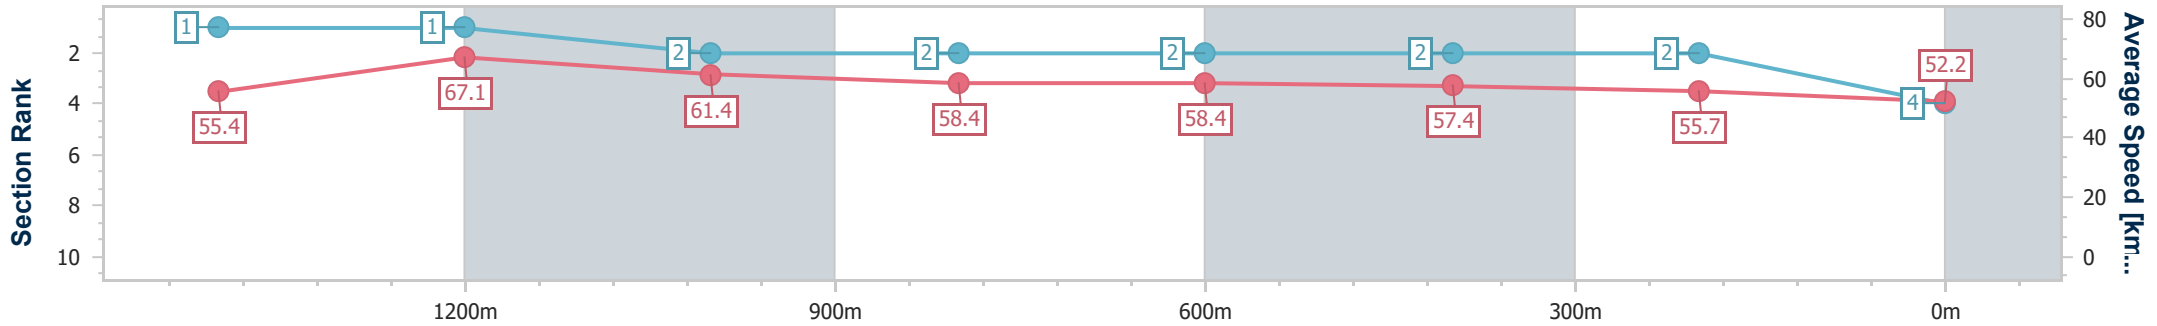

Horse/Jockey Name	Grinzing Knight
Final Rank	4
Fastest Section Time (Section)	0:10.88 (1400m)
Top Speed [km/h] (Section)	69.6 (Overall)
Race State	Finished

Toowoomba QLD Professional
Race 4: BEN LIESCH, RAY WHITE TOOWOOMBA BENCHMARK
62 Handicap - 1625m
10 June 2023 - 18:25
Track Rating: Soft 5, Weather: Fine, Rail Position: +2m 800m-400m;
+4m Remainder

Section	Overall	1400m	1200m	1000m	800m	600m	400m	200m						
Section Times	1:41.96 [4] (0:14.75)	1:27.21 [1] (0:10.88)	1:16.33 [1] (0:11.77)	1:04.56 [2] (0:12.52)	0:52.04 [2] (0:12.49)	0:39.55 [2] (0:12.74)	0:26.81 [2] (0:13.06)	0:13.75 [2] (0:13.75)						
Average Speed [km/h]	55.4	67.1	61.4	58.4	58.4	57.4	55.7	52.2						
Top Speed [km/h]	69.6	68.7	63.6	59.6	59.4	59.4	56.4	55.1						
Avg. Dist. to Rail [m]	6.6	2.4	3.4	4.3	3.4	3.2	3.1	4.0						
Avg. Stride Freq. [Hz]	2.3	2.4	2.3	2.3	2.3	2.3	2.3	2.2						
Avg. Stride Length [m]	6.7	7.7	7.3	7.1	7.1	7.0	6.8	6.7						

- [ ] Ranking at each section and finish
- -.-.- No data available at this section
- NA No data available