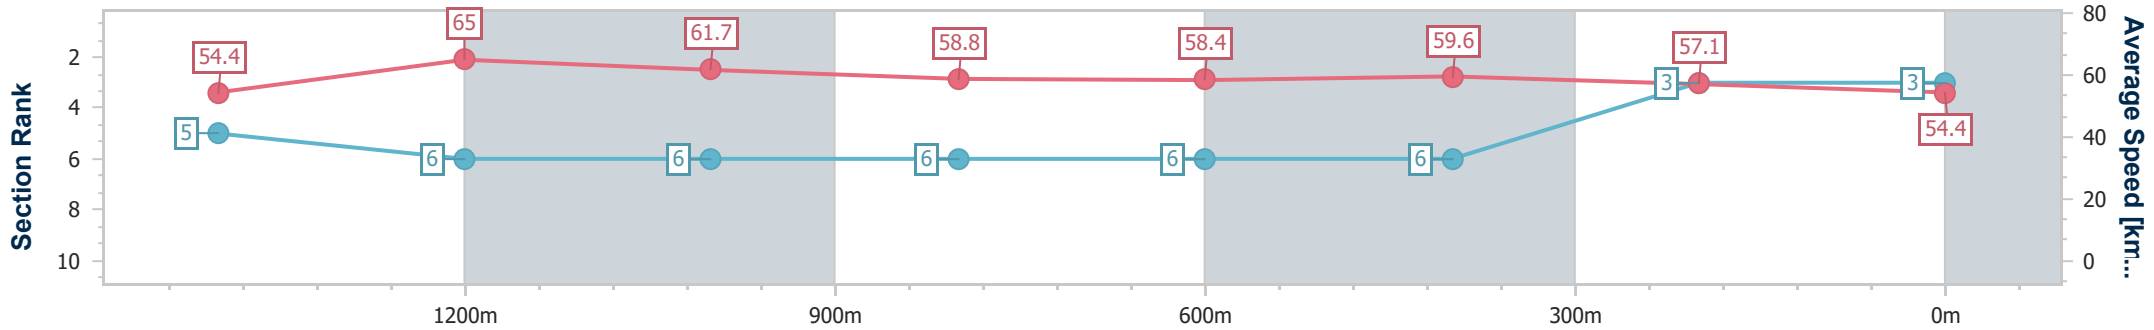

Section	Overall	1400m	1200m	1000m	800m	600m	400m	200m					
Section Times	1:41.44 [3] (0:15.06)	1:26.38 [5] (0:11.32)	1:15.06 [6] (0:11.73)	1:03.33 [6] (0:12.44)	0:50.89 [6] (0:12.50)	0:38.39 [6] (0:12.35)	0:26.04 [6] (0:12.85)	0:13.19 [3] (0:13.19)					
Average Speed [km/h]	54.4	65.0	61.7	58.8	58.4	59.6	57.1	54.4					
Top Speed [km/h]	65.4	66.5	65.0	60.0	60.1	61.1	57.8	55.5					
Avg. Dist. to Rail [m]	7.3	3.9	4.8	4.9	4.0	4.4	5.3	5.0					
Avg. Stride Freq. [Hz]	2.1	2.3	2.2	2.2	2.2	2.3	2.2	2.1					
Avg. Stride Length [m]	7.1	7.9	7.8	7.5	7.4	7.3	7.2	7.1					