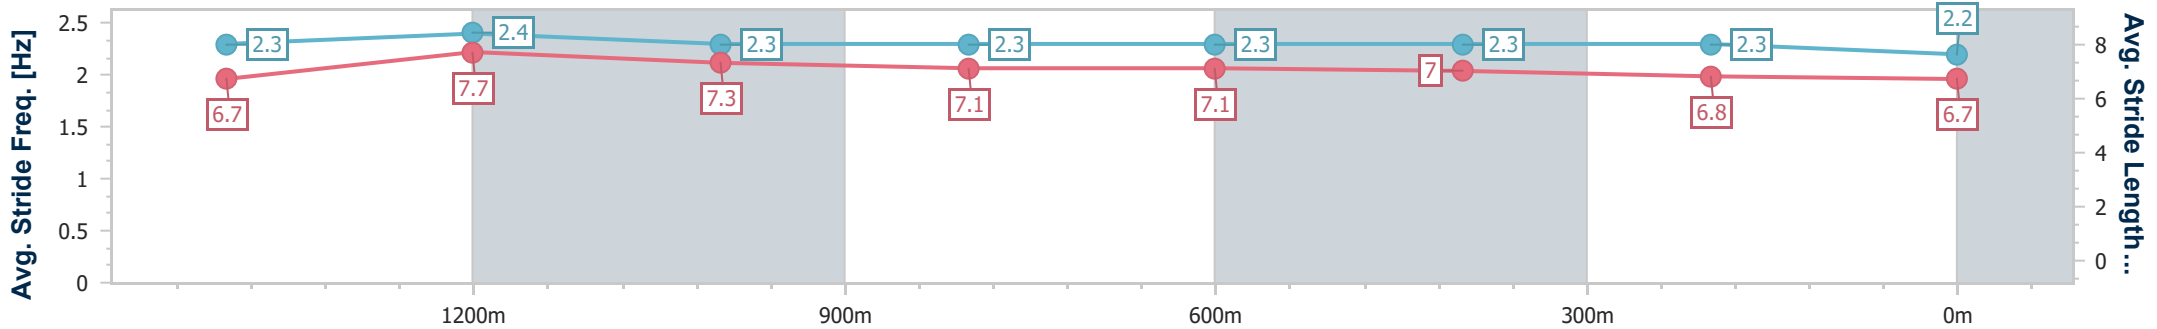

Horse/Jockey Name	Grinzing Knight
Final Rank	4
Fastest Section Time (Section)	0:10.88 (1400m)
Top Speed [km/h] (Section)	69.6 (Overall)
Race State	Finished

Toowoomba QLD Professional
Race 4: BEN LIESCH, RAY WHITE TOOWOOMBA BENCHMARK
62 Handicap - 1625m
10 June 2023 - 18:25
Track Rating: Soft 5, Weather: Fine, Rail Position: +2m 800m-400m;
+4m Remainder

Section	Overall	1400m	1200m	1000m	800m	600m	400m	200m						
Section Times	1:41.96 [4] (0:14.75)	1:27.21 [1] (0:10.88)	1:16.33 [1] (0:11.77)	1:04.56 [2] (0:12.52)	0:52.04 [2] (0:12.49)	0:39.55 [2] (0:12.74)	0:26.81 [2] (0:13.06)	0:13.75 [2] (0:13.75)						
Average Speed [km/h]	55.4	67.1	61.4	58.4	58.4	57.4	55.7	52.2						
Top Speed [km/h]	69.6	68.7	63.6	59.6	59.4	59.4	56.4	55.1						
Avg. Dist. to Rail [m]	6.6	2.4	3.4	4.3	3.4	3.2	3.1	4.0						
Avg. Stride Freq. [Hz]	2.3	2.4	2.3	2.3	2.3	2.3	2.3	2.2						
Avg. Stride Length [m]	6.7	7.7	7.3	7.1	7.1	7.0	6.8	6.7						

- [ ] Ranking at each section and finish
- -.-.- No data available at this section
- NA No data available