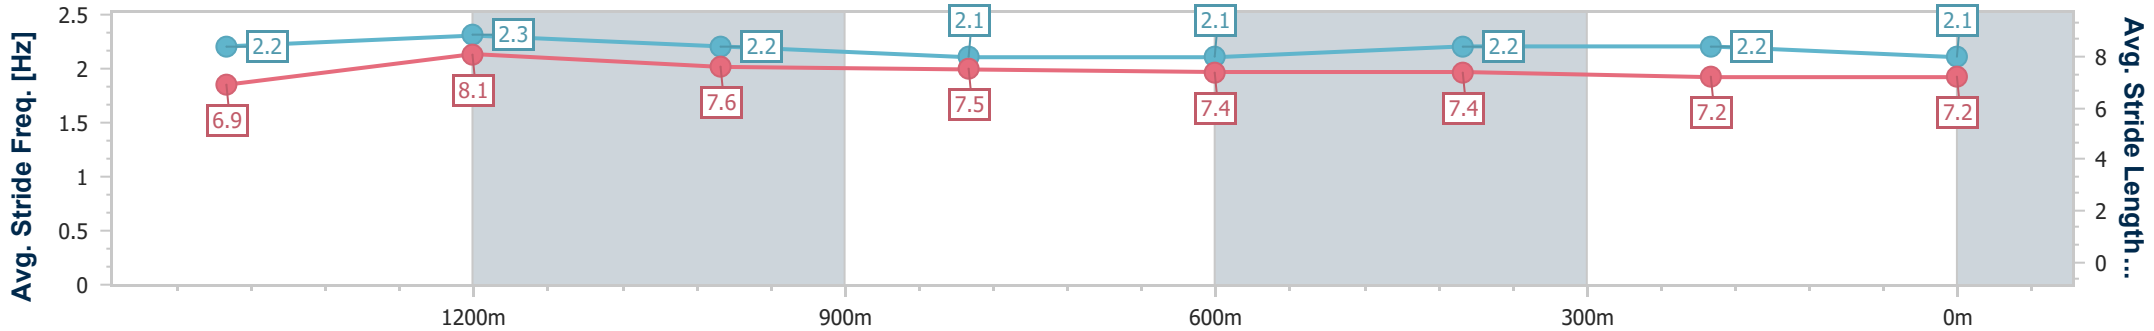

Horse/Jockey Name	Tomboy's Spirit
Final Rank	2
Fastest Section Time (Section)	0:10.96 (1400m)
Top Speed [km/h] (Section)	67.3 (1400m)
Race State	Finished

Toowoomba QLD Professional
Race 4: BEN LIESCH, RAY WHITE TOOWOOMBA BENCHMARK
62 Handicap - 1625m

10 June 2023 - 18:25

Track Rating: Soft 5, Weather: Fine, Rail Position: +2m 800m-400m;
+4m Remainder

Section	Overall	1400m	1200m	1000m	800m	600m	400m	200m						
Section Times	1:41.42 [2] (0:14.82)	1:26.60 [2] (0:10.96)	1:15.64 [2] (0:11.73)	1:03.91 [4] (0:12.54)	0:51.37 [4] (0:12.55)	0:38.82 [4] (0:12.68)	0:26.14 [4] (0:12.99)	0:13.15 [4] (0:13.15)						
Average Speed [km/h]	54.9	65.9	61.5	58.1	58.2	58.6	56.8	54.7						
Top Speed [km/h]	66.9	67.3	63.7	60.5	60.7	60.5	57.7	56.2						
Avg. Dist. to Rail [m]	3.9	0.7	2.2	3.3	4.1	5.9	7.1	6.8						
Avg. Stride Freq. [Hz]	2.2	2.3	2.2	2.1	2.1	2.2	2.2	2.1						
Avg. Stride Length [m]	6.9	8.1	7.6	7.5	7.4	7.4	7.2	7.2						

- [ ] Ranking at each section and finish
- -.-.- No data available at this section
- NA No data available