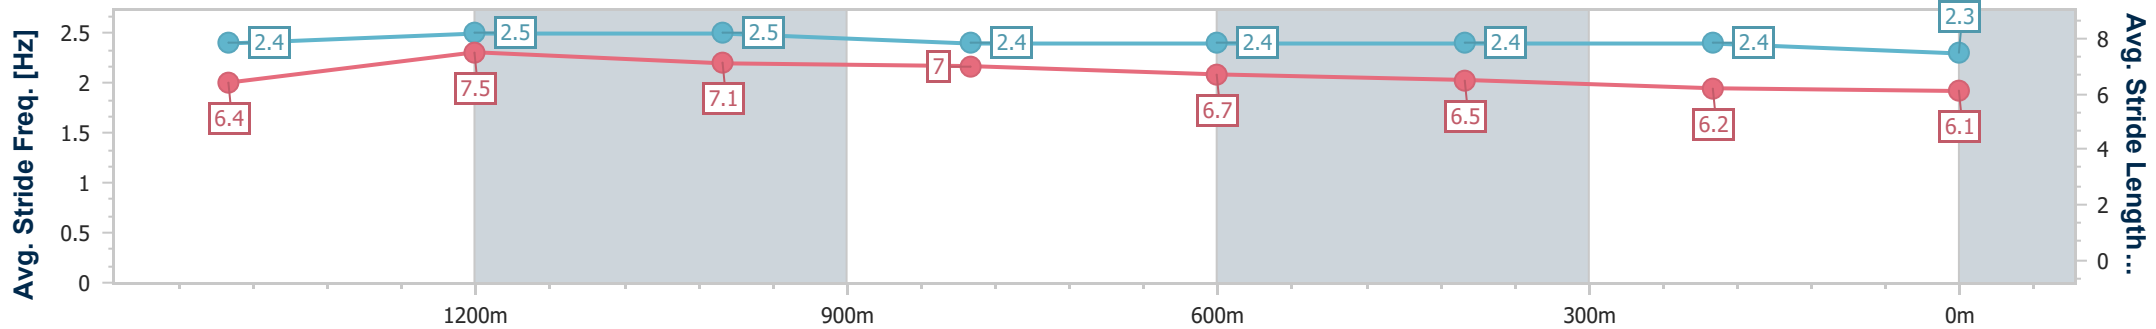

Horse/Jockey Name	Blavatsky
Final Rank	7
Fastest Section Time (Section)	0:10.86 (1400m)
Top Speed [km/h] (Section)	67.6 (1400m)
Race State	Finished

Toowoomba QLD Professional
Race 4: BEN LIESCH, RAY WHITE TOOWOOMBA BENCHMARK
62 Handicap - 1625m
10 June 2023 - 18:25
Track Rating: Soft 5, Weather: Fine, Rail Position: +2m 800m-400m;
+4m Remainder

Section	Overall	1400m	1200m	1000m	800m	600m	400m	200m					
Section Times	1:43.17 [7] (0:15.09)	1:28.08 [6] (0:10.86)	1:17.22 [3] (0:11.36)	1:05.86 [1] (0:12.19)	0:53.67 [1] (0:12.68)	0:40.99 [1] (0:12.94)	0:28.05 [3] (0:13.78)	0:14.27 [5] (0:14.27)					
Average Speed [km/h]	53.9	66.7	63.5	59.9	57.5	56.3	52.6	50.4					
Top Speed [km/h]	66.7	67.6	65.2	61.9	58.7	58.5	54.2	52.1					
Avg. Dist. to Rail [m]	4.7	0.9	4.5	4.6	3.4	2.2	2.5	2.8					
Avg. Stride Freq. [Hz]	2.4	2.5	2.5	2.4	2.4	2.4	2.4	2.3					
Avg. Stride Length [m]	6.4	7.5	7.1	7.0	6.7	6.5	6.2	6.1					

- [ ] Ranking at each section and finish
- -.-.- No data available at this section
- NA No data available