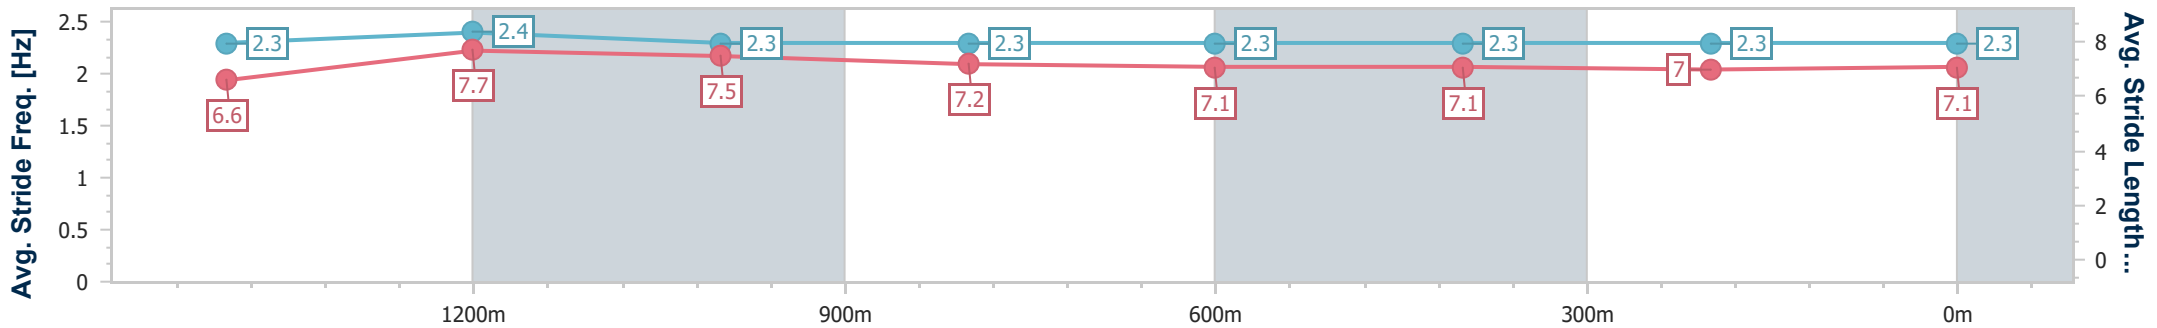

Horse/Jockey Name	Villaden
Final Rank	1
Fastest Section Time (Section)	0:11.21 (1400m)
Top Speed [km/h] (Section)	66.7 (Overall)
Race State	Finished

Toowoomba QLD Professional
Race 4: BEN LIESCH, RAY WHITE TOOWOOMBA BENCHMARK
62 Handicap - 1625m

10 June 2023 - 18:25

Track Rating: Soft 5, Weather: Fine, Rail Position: +2m 800m-400m;
+4m Remainder

Section	Overall	1400m	1200m	1000m	800m	600m	400m	200m
Section Times	1:40.18 [1] (0:15.00)	1:25.18 [4] (0:11.21)	1:13.97 [5] (0:11.61)	1:02.36 [5] (0:12.42)	0:49.94 [5] (0:12.45)	0:37.49 [5] (0:12.44)	0:25.05 [1] (0:12.61)	0:12.44 [1] (0:12.44)
Average Speed [km/h]	54.3	65.2	62.3	58.6	58.3	59.3	58.0	57.7
Top Speed [km/h]	66.7	66.7	64.0	60.3	60.8	60.7	58.5	58.4
Avg. Dist. to Rail [m]	5.4	2.8	3.8	3.5	2.3	4.5	4.6	3.8
Avg. Stride Freq. [Hz]	2.3	2.4	2.3	2.3	2.3	2.3	2.3	2.3
Avg. Stride Length [m]	6.6	7.7	7.5	7.2	7.1	7.1	7.0	7.1

- [ ] Ranking at each section and finish
- -.-.- No data available at this section
- NA No data available