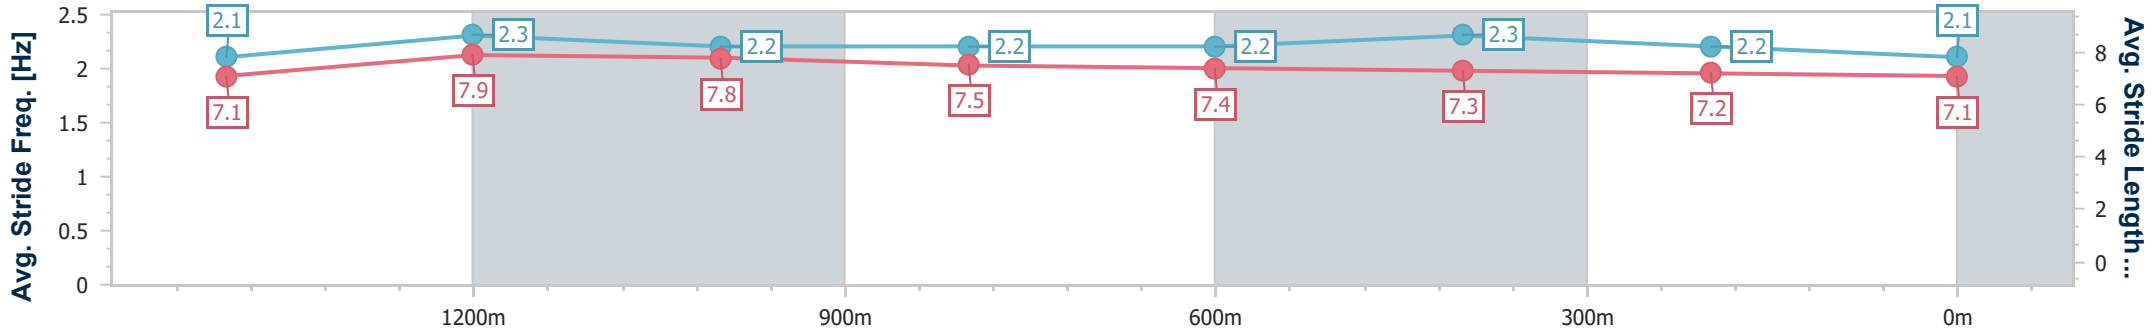

Horse/Jockey Name	Hyland Bay
Final Rank	3
Fastest Section Time (Section)	0:11.32 (1400m)
Top Speed [km/h] (Section)	66.5 (1400m)
Race State	Finished

Toowoomba QLD Professional
Race 4: BEN LIESCH, RAY WHITE TOOWOOMBA BENCHMARK
62 Handicap - 1625m
10 June 2023 - 18:25
Track Rating: Soft 5, Weather: Fine, Rail Position: +2m 800m-400m;
+4m Remainder

Section	Overall	1400m	1200m	1000m	800m	600m	400m	200m					
Section Times	1:41.44 [3] (0:15.06)	1:26.38 [5] (0:11.32)	1:15.06 [6] (0:11.73)	1:03.33 [6] (0:12.44)	0:50.89 [6] (0:12.50)	0:38.39 [6] (0:12.35)	0:26.04 [6] (0:12.85)	0:13.19 [3] (0:13.19)					
Average Speed [km/h]	54.4	65.0	61.7	58.8	58.4	59.6	57.1	54.4					
Top Speed [km/h]	65.4	66.5	65.0	60.0	60.1	61.1	57.8	55.5					
Avg. Dist. to Rail [m]	7.3	3.9	4.8	4.9	4.0	4.4	5.3	5.0					
Avg. Stride Freq. [Hz]	2.1	2.3	2.2	2.2	2.2	2.3	2.2	2.1					
Avg. Stride Length [m]	7.1	7.9	7.8	7.5	7.4	7.3	7.2	7.1					

- [ ] Ranking at each section and finish
- -.-.- No data available at this section
- NA No data available