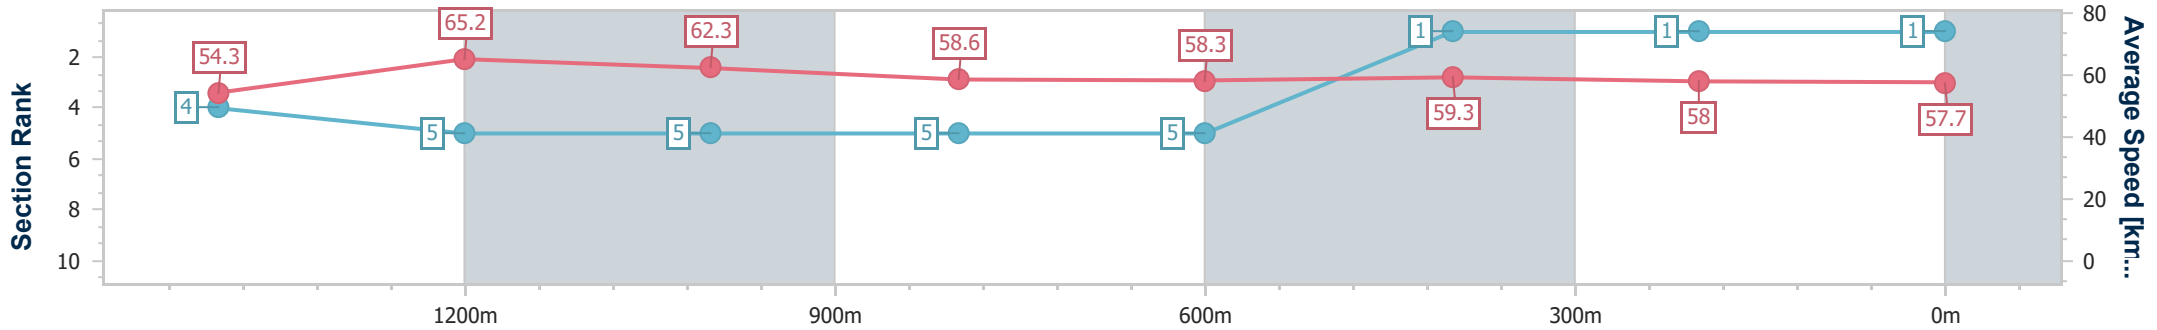

Horse/Jockey Name	Villaden
Final Rank	1
Fastest Section Time (Section)	0:11.21 (1400m)
Top Speed [km/h] (Section)	66.7 (Overall)
Race State	Finished

Toowoomba QLD Professional
Race 4: BEN LIESCH, RAY WHITE TOOWOOMBA BENCHMARK
62 Handicap - 1625m

10 June 2023 - 18:25

Track Rating: Soft 5, Weather: Fine, Rail Position: +2m 800m-400m;
+4m Remainder

Section	Overall	1400m	1200m	1000m	800m	600m	400m	200m
Section Times	1:40.18 [1] (0:15.00)	1:25.18 [4] (0:11.21)	1:13.97 [5] (0:11.61)	1:02.36 [5] (0:12.42)	0:49.94 [5] (0:12.45)	0:37.49 [5] (0:12.44)	0:25.05 [1] (0:12.61)	0:12.44 [1] (0:12.44)
Average Speed [km/h]	54.3	65.2	62.3	58.6	58.3	59.3	58.0	57.7
Top Speed [km/h]	66.7	66.7	64.0	60.3	60.8	60.7	58.5	58.4
Avg. Dist. to Rail [m]	5.4	2.8	3.8	3.5	2.3	4.5	4.6	3.8
Avg. Stride Freq. [Hz]	2.3	2.4	2.3	2.3	2.3	2.3	2.3	2.3
Avg. Stride Length [m]	6.6	7.7	7.5	7.2	7.1	7.1	7.0	7.1

- [ ] Ranking at each section and finish
- -.-.- No data available at this section
- NA No data available