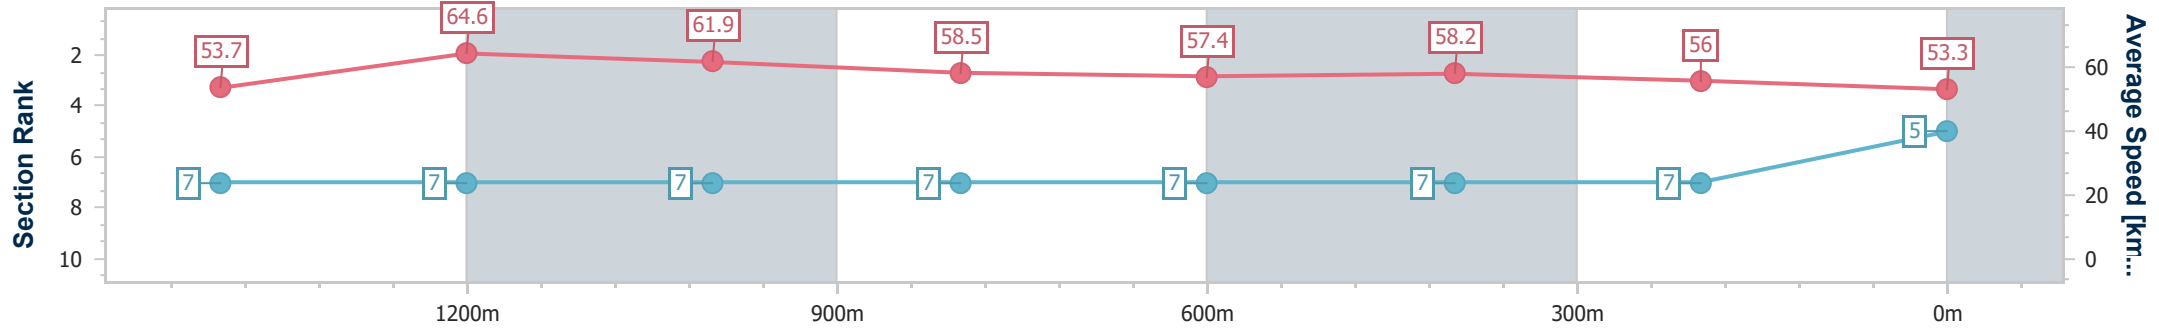

Horse/Jockey Name	The Carpenter
Final Rank	5
Fastest Section Time (Section)	0:11.32 (1400m)
Top Speed [km/h] (Section)	65.3 (1400m)
Race State	Finished

Toowoomba QLD Professional
Race 4: BEN LIESCH, RAY WHITE TOOWOOMBA BENCHMARK
62 Handicap - 1625m
10 June 2023 - 18:25
Track Rating: Soft 5, Weather: Fine, Rail Position: +2m 800m-400m;
+4m Remainder

Section	Overall	1400m	1200m	1000m	800m	600m	400m	200m					
Section Times	1:42.59 [5] (0:15.25)	1:27.34 [7] (0:11.32)	1:16.02 [7] (0:11.69)	1:04.33 [7] (0:12.48)	0:51.85 [7] (0:12.70)	0:39.15 [7] (0:12.61)	0:26.54 [7] (0:13.06)	0:13.48 [7] (0:13.48)					
Average Speed [km/h]	53.7	64.6	61.9	58.5	57.4	58.2	56.0	53.3					
Top Speed [km/h]	63.6	65.3	63.6	59.2	58.6	59.3	57.1	55.4					
Avg. Dist. to Rail [m]	7.4	3.1	4.4	4.4	3.9	3.7	4.8	7.5					
Avg. Stride Freq. [Hz]	2.1	2.2	2.2	2.2	2.2	2.2	2.2	2.1					
Avg. Stride Length [m]	7.3	8.0	7.8	7.5	7.3	7.3	7.2	7.1					

- [ ] Ranking at each section and finish
- -.-.- No data available at this section
- NA No data available