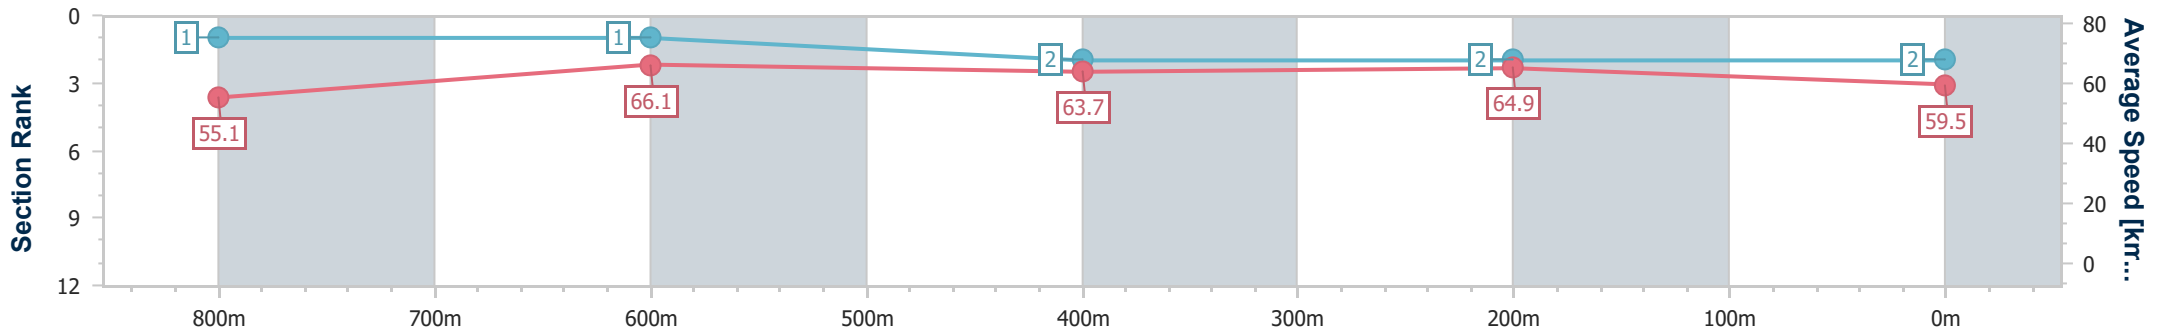

Horse/Jockey Name	Fast Fusion
Final Rank	2
Fastest Section Time (Section)	0:11.11 (400m)
Top Speed [km/h] (Section)	67.4 (800m)
Race State	Finished

Sunshine Coast QLD Professional
Race 2: MALENY TRICORP HOTEL Maiden Handicap - 1000m

11 June 2023 - 12:50

Track Rating: Good 4, Weather: Fine, Rail Position: +4m

Section	Overall	800m	600m	400m	200m
Section Times	0:59.09 [2] (0:13.09)	0:46.00 [1] (0:11.19)	0:34.81 [1] (0:11.58)	0:23.23 [2] (0:11.11)	0:12.12 [2] (0:12.12)
Average Speed [km/h]	55.1	66.1	63.7	64.9	59.5
Top Speed [km/h]	67.1	67.4	65.7	65.4	63.8
Avg. Dist. to Rail [m]	11.8	7.3	4.3	5.6	4.5
Avg. Stride Freq. [Hz]	2.5	2.5	2.4	2.4	2.3
Avg. Stride Length [m]	6.2	7.4	7.4	7.4	7.0

- [ ] Ranking at each section and finish
- -.-.- No data available at this section
- NA No data available