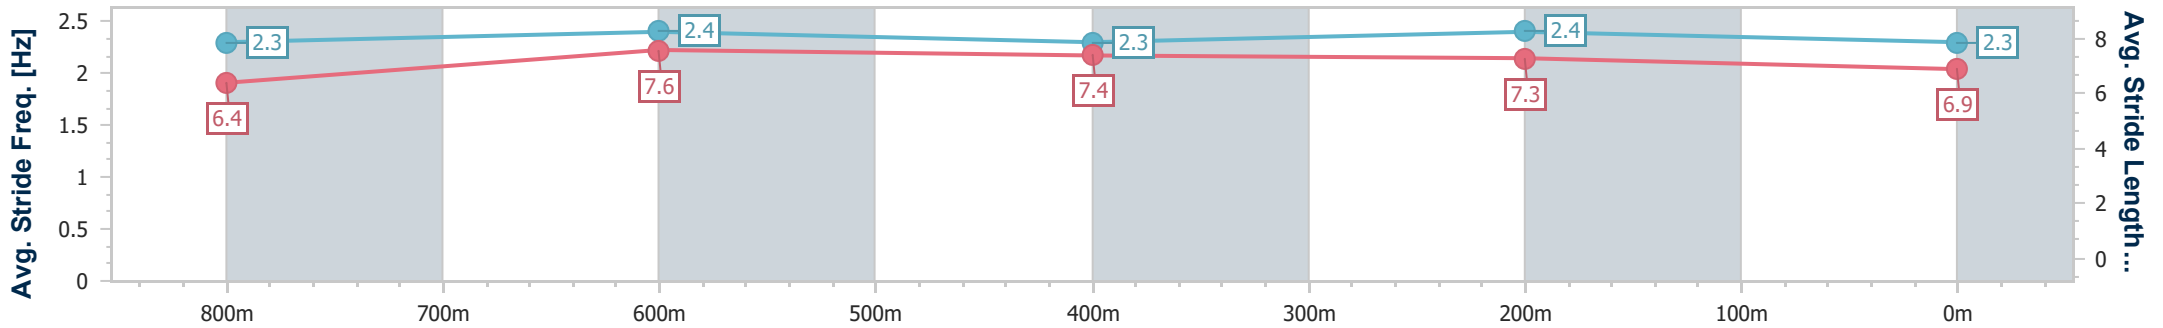

Horse/Jockey Name	Loaded Gun
Final Rank	6
Fastest Section Time (Section)	0:11.11 (800m)
Top Speed [km/h] (Section)	66.8 (800m)
Race State	Finished

Sunshine Coast QLD Professional
Race 2: MALENY TRICORP HOTEL Maiden Handicap - 1000m
11 June 2023 - 12:50
Track Rating: Good 4, Weather: Fine, Rail Position: +4m

Section	Overall	800m	600m	400m	200m
Section Times	0:59.53 [6] (0:13.19)	0:46.34 [2] (0:11.11)	0:35.23 [2] (0:11.42)	0:23.81 [1] (0:11.24)	0:12.57 [1] (0:12.57)
Average Speed [km/h]	54.7	65.4	63.3	64.0	57.4
Top Speed [km/h]	66.1	66.8	64.4	64.7	62.7
Avg. Dist. to Rail [m]	8.0	3.0	0.6	4.3	3.2
Avg. Stride Freq. [Hz]	2.3	2.4	2.3	2.4	2.3
Avg. Stride Length [m]	6.4	7.6	7.4	7.3	6.9

- [ ] Ranking at each section and finish
- -.-.- No data available at this section
- NA No data available