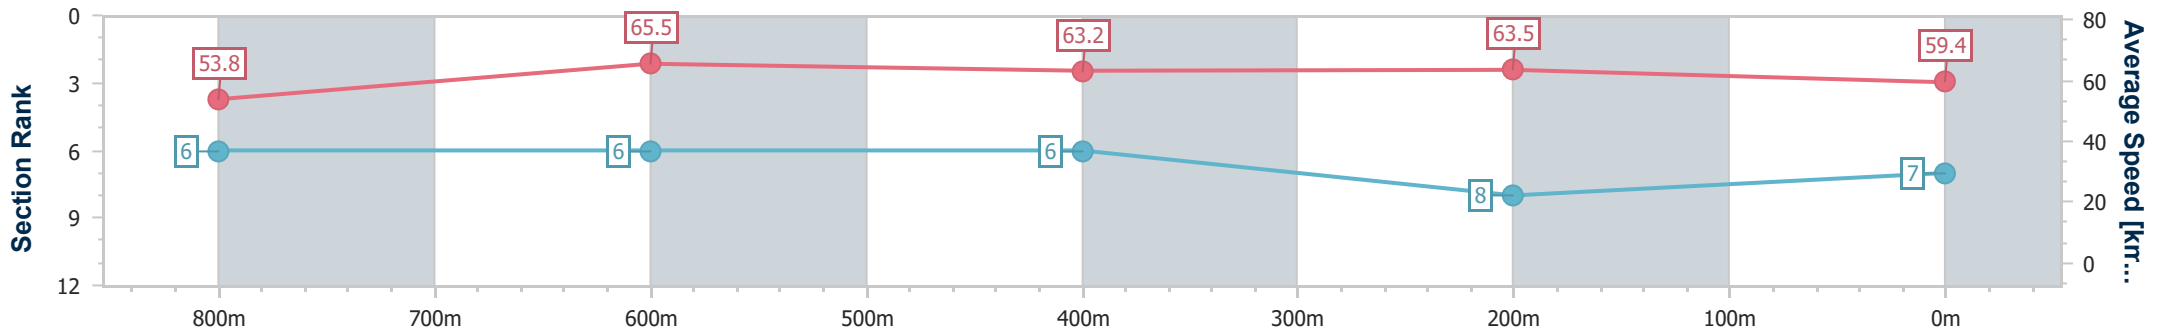

- [] Ranking at each section and finish
- .-.- No data available at this section
- NA No data available

Horse/Jockey Name	Zephalong
Final Rank	7
Fastest Section Time (Section)	0:11.22 (800m)
Top Speed [km/h] (Section)	66.9 (800m)
Race State	Finished

Sunshine Coast QLD Professional
 Race 2: MALENY TRICORP HOTEL Maiden Handicap - 1000m
 11 June 2023 - 12:50
 Track Rating: Good 4, Weather: Fine, Rail Position: +4m

Section	Overall	800m	600m	400m	200m
Section Times	0:59.75 [7] (0:13.39)	0:46.36 [6] (0:11.22)	0:35.14 [6] (0:11.67)	0:23.47 [6] (0:11.34)	0:12.13 [8] (0:12.13)
Average Speed [km/h]	53.8	65.5	63.2	63.5	59.4
Top Speed [km/h]	66.5	66.9	65.0	64.4	63.5
Avg. Dist. to Rail [m]	9.7	5.6	4.2	4.5	4.3
Avg. Stride Freq. [Hz]	2.5	2.6	2.5	2.6	2.5
Avg. Stride Length [m]	6.0	7.0	6.9	6.9	6.7