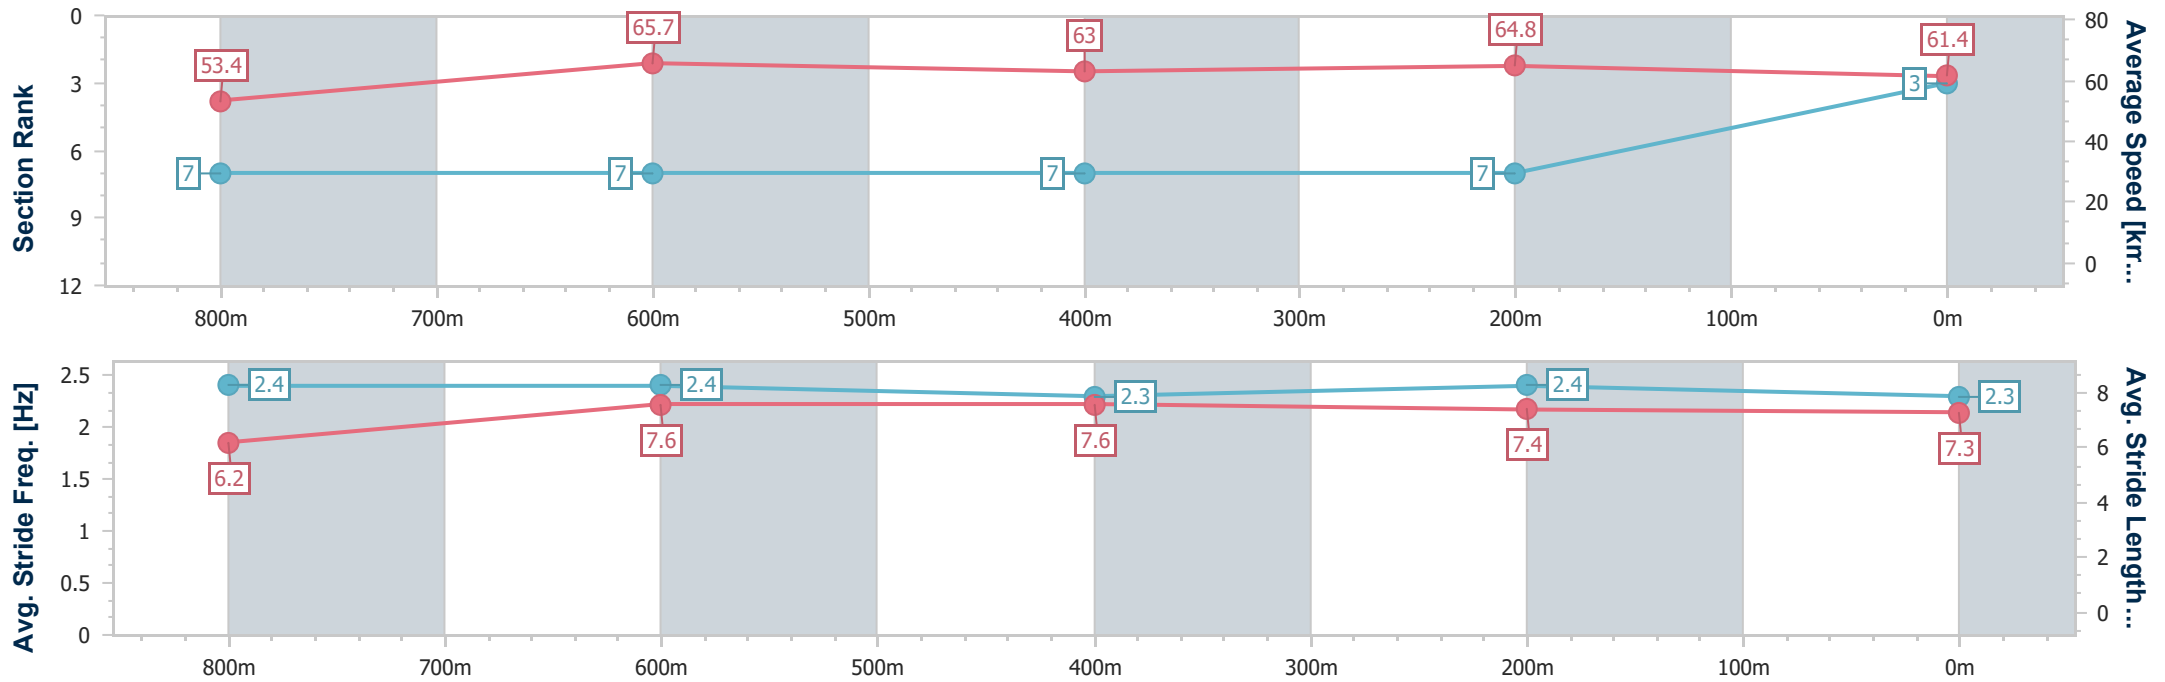

Horse/Jockey Name	Lady Is Amped
Final Rank	3
Fastest Section Time (Section)	0:11.11 (400m)
Top Speed [km/h] (Section)	66.5 (800m)
Race State	Finished

Sunshine Coast QLD Professional
Race 2: MALENY TRICORP HOTEL Maiden Handicap - 1000m
11 June 2023 - 12:50
Track Rating: Good 4, Weather: Fine, Rail Position: +4m

Section	Overall	800m	600m	400m	200m
Section Times	0:59.25 [3] (0:13.51)	0:45.74 [7] (0:11.18)	0:34.56 [7] (0:11.73)	0:22.83 [7] (0:11.11)	0:11.72 [7] (0:11.72)
Average Speed [km/h]	53.4	65.7	63.0	64.8	61.4
Top Speed [km/h]	66.4	66.5	64.3	66.0	65.1
Avg. Dist. to Rail [m]	10.3	5.4	4.5	9.3	10.3
Avg. Stride Freq. [Hz]	2.4	2.4	2.3	2.4	2.3
Avg. Stride Length [m]	6.2	7.6	7.6	7.4	7.3

- [ ] Ranking at each section and finish
- -.-.- No data available at this section
- NA No data available