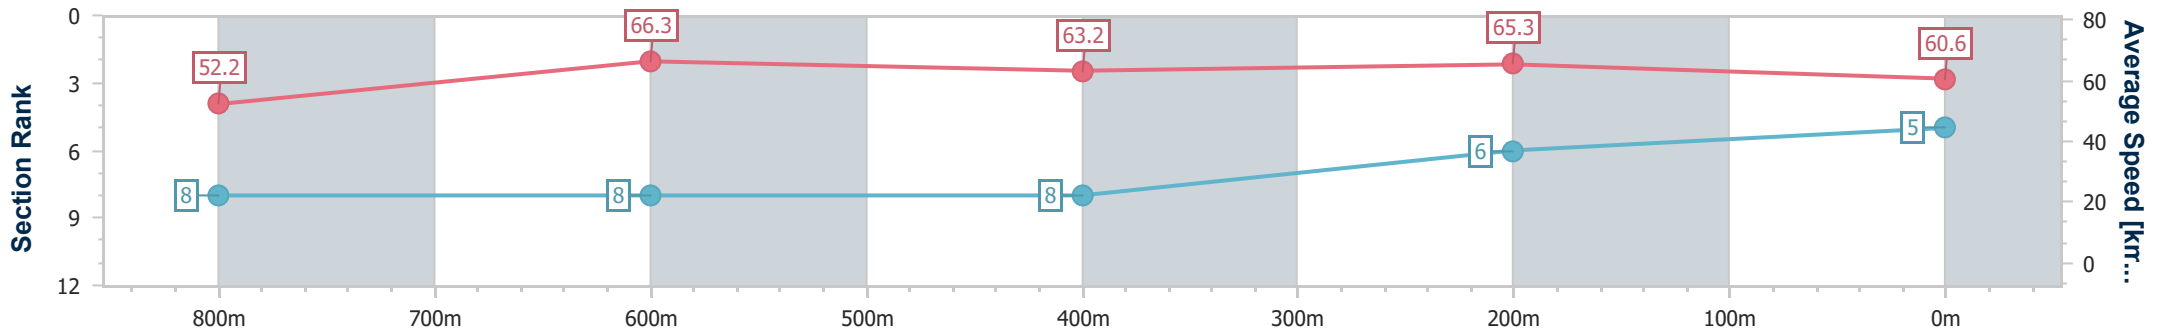

Horse/Jockey Name	Virgo Vision
Final Rank	5
Fastest Section Time (Section)	0:11.04 (800m)
Top Speed [km/h] (Section)	67.2 (800m)
Race State	Finished

Sunshine Coast QLD Professional
Race 2: MALENY TRICORP HOTEL Maiden Handicap - 1000m

11 June 2023 - 12:50

Track Rating: Good 4, Weather: Fine, Rail Position: +4m

Section	Overall	800m	600m	400m	200m
Section Times	0:59.41 [5] (0:13.79)	0:45.62 [8] (0:11.04)	0:34.58 [8] (0:11.65)	0:22.93 [8] (0:11.04)	0:11.89 [6] (0:11.89)
Average Speed [km/h]	52.2	66.3	63.2	65.3	60.6
Top Speed [km/h]	65.6	67.2	65.9	67.0	64.0
Avg. Dist. to Rail [m]	8.6	4.4	4.0	10.6	11.6
Avg. Stride Freq. [Hz]	2.4	2.4	2.4	2.5	2.4
Avg. Stride Length [m]	5.9	7.6	7.3	7.1	7.0

- [ ] Ranking at each section and finish
- -.-.- No data available at this section
- NA No data available