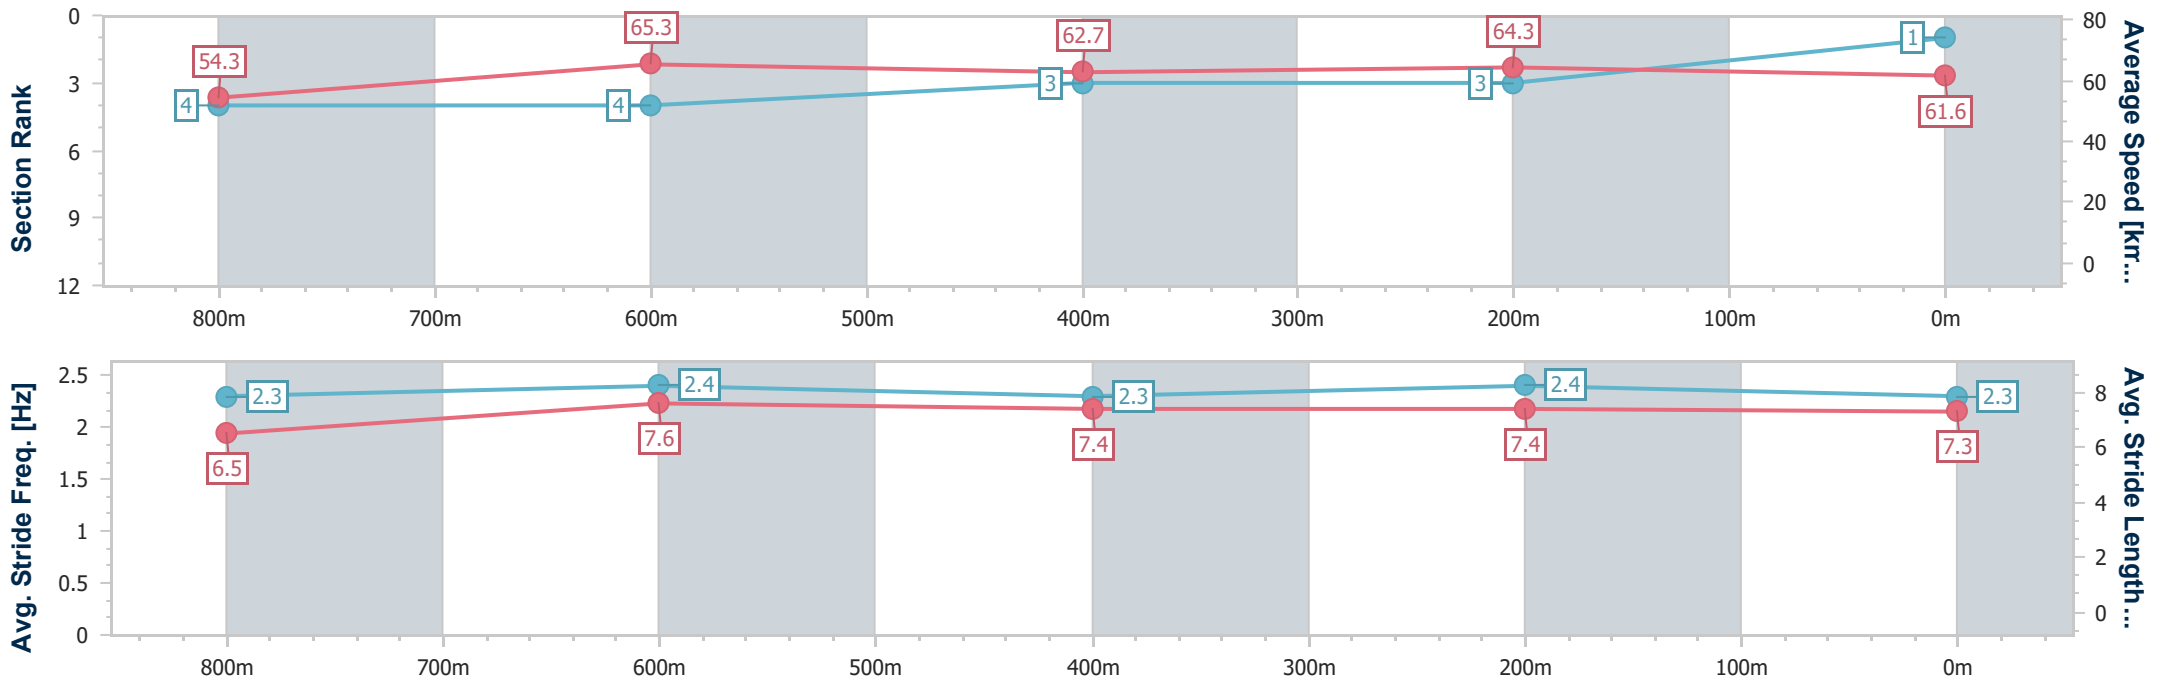

Horse/Jockey Name	Adalie
Final Rank	1
Fastest Section Time (Section)	0:11.09 (800m)
Top Speed [km/h] (Section)	66.6 (800m)
Race State	Finished

Sunshine Coast QLD Professional
Race 2: MALENY TRICORP HOTEL Maiden Handicap - 1000m
11 June 2023 - 12:50
Track Rating: Good 4, Weather: Fine, Rail Position: +4m

Section	Overall	800m	600m	400m	200m
Section Times	0:58.94 [1] (0:13.27)	0:45.67 [4] (0:11.09)	0:34.58 [4] (0:11.70)	0:22.88 [3] (0:11.20)	0:11.68 [3] (0:11.68)
Average Speed [km/h]	54.3	65.3	62.7	64.3	61.6
Top Speed [km/h]	65.8	66.6	63.6	66.1	64.4
Avg. Dist. to Rail [m]	4.6	2.3	3.2	6.6	6.6
Avg. Stride Freq. [Hz]	2.3	2.4	2.3	2.4	2.3
Avg. Stride Length [m]	6.5	7.6	7.4	7.4	7.3

- [ ] Ranking at each section and finish
- -.-.- No data available at this section
- NA No data available