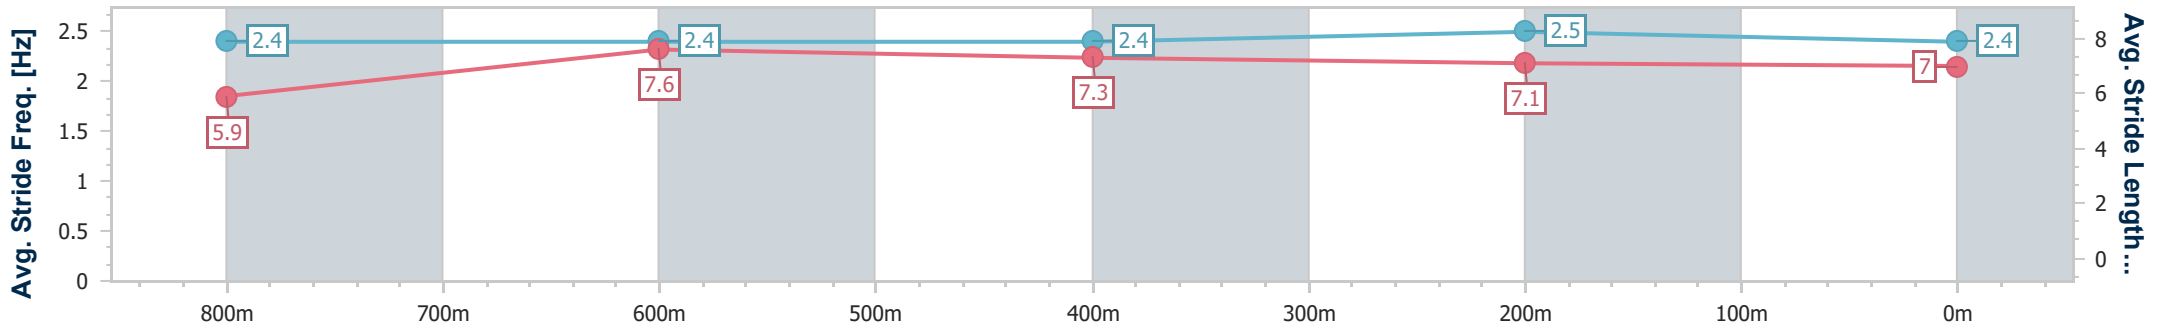

Horse/Jockey Name	Virgo Vision
Final Rank	5
Fastest Section Time (Section)	0:11.04 (800m)
Top Speed [km/h] (Section)	67.2 (800m)
Race State	Finished

Sunshine Coast QLD Professional
Race 2: MALENY TRICORP HOTEL Maiden Handicap - 1000m

11 June 2023 - 12:50

Track Rating: Good 4, Weather: Fine, Rail Position: +4m

Section	Overall	800m	600m	400m	200m
Section Times	0:59.41 [5] (0:13.79)	0:45.62 [8] (0:11.04)	0:34.58 [8] (0:11.65)	0:22.93 [8] (0:11.04)	0:11.89 [6] (0:11.89)
Average Speed [km/h]	52.2	66.3	63.2	65.3	60.6
Top Speed [km/h]	65.6	67.2	65.9	67.0	64.0
Avg. Dist. to Rail [m]	8.6	4.4	4.0	10.6	11.6
Avg. Stride Freq. [Hz]	2.4	2.4	2.4	2.5	2.4
Avg. Stride Length [m]	5.9	7.6	7.3	7.1	7.0

- [ ] Ranking at each section and finish
- -.-.- No data available at this section
- NA No data available