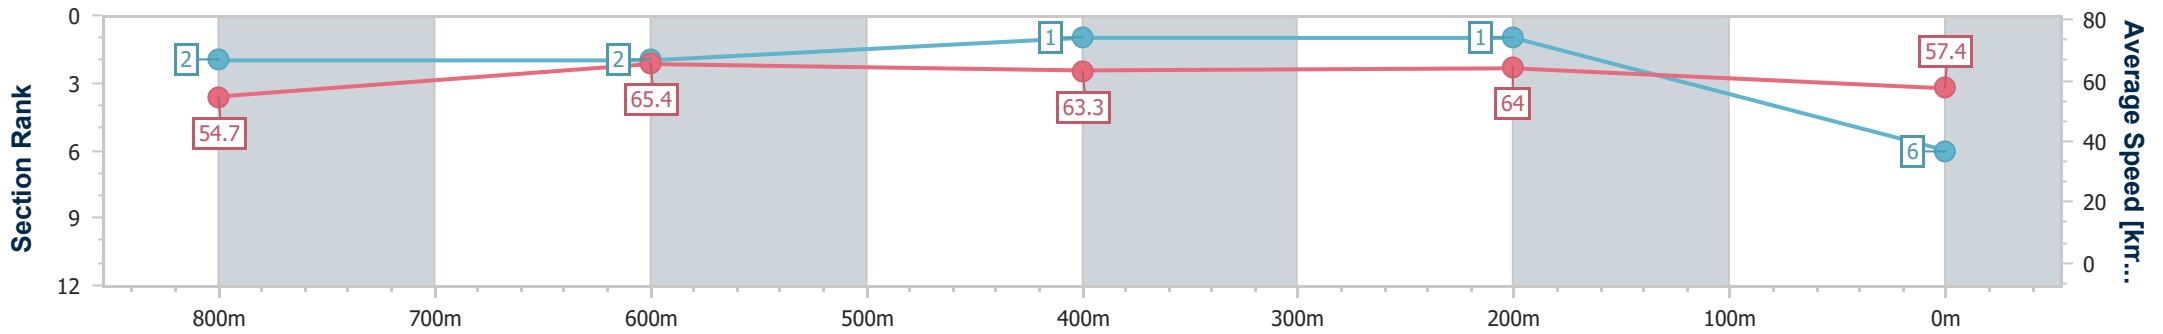

Horse/Jockey Name	Loaded Gun
Final Rank	6
Fastest Section Time (Section)	0:11.11 (800m)
Top Speed [km/h] (Section)	66.8 (800m)
Race State	Finished

Sunshine Coast QLD Professional
Race 2: MALENY TRICORP HOTEL Maiden Handicap - 1000m
11 June 2023 - 12:50
Track Rating: Good 4, Weather: Fine, Rail Position: +4m

Section	Overall	800m	600m	400m	200m
Section Times	0:59.53 [6] (0:13.19)	0:46.34 [2] (0:11.11)	0:35.23 [2] (0:11.42)	0:23.81 [1] (0:11.24)	0:12.57 [1] (0:12.57)
Average Speed [km/h]	54.7	65.4	63.3	64.0	57.4
Top Speed [km/h]	66.1	66.8	64.4	64.7	62.7
Avg. Dist. to Rail [m]	8.0	3.0	0.6	4.3	3.2
Avg. Stride Freq. [Hz]	2.3	2.4	2.3	2.4	2.3
Avg. Stride Length [m]	6.4	7.6	7.4	7.3	6.9

- [ ] Ranking at each section and finish
- -.-.- No data available at this section
- NA No data available