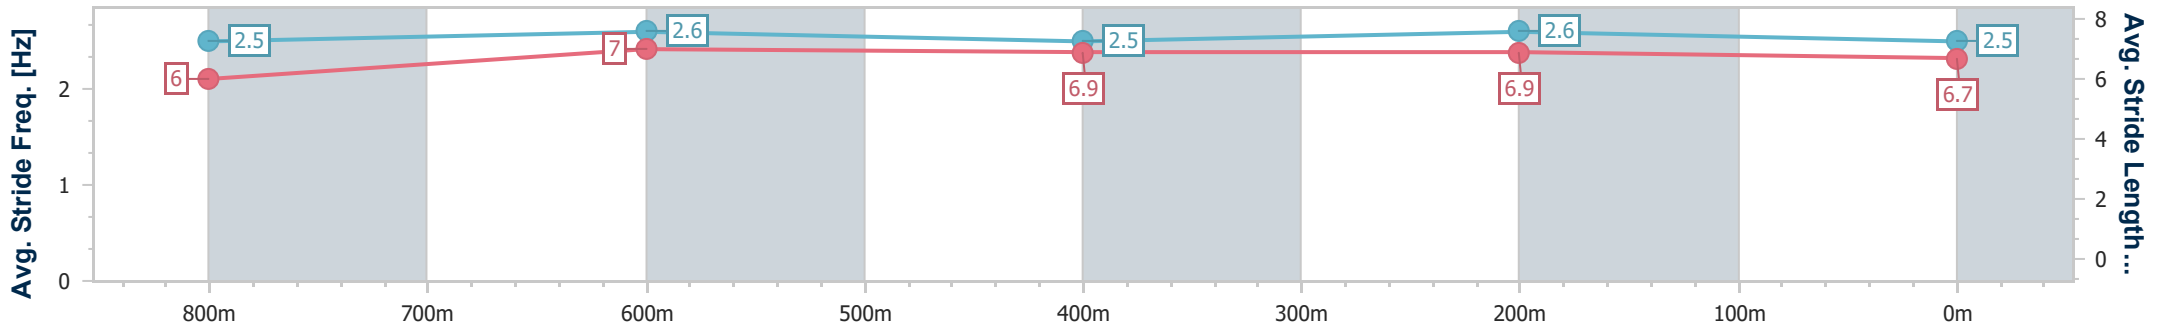

- [] Ranking at each section and finish
- .-.- No data available at this section
- NA No data available

Horse/Jockey Name	Zephalong
Final Rank	7
Fastest Section Time (Section)	0:11.22 (800m)
Top Speed [km/h] (Section)	66.9 (800m)
Race State	Finished

Sunshine Coast QLD Professional
 Race 2: MALENY TRICORP HOTEL Maiden Handicap - 1000m
 11 June 2023 - 12:50
 Track Rating: Good 4, Weather: Fine, Rail Position: +4m

Section	Overall	800m	600m	400m	200m
Section Times	0:59.75 [7] (0:13.39)	0:46.36 [6] (0:11.22)	0:35.14 [6] (0:11.67)	0:23.47 [6] (0:11.34)	0:12.13 [8] (0:12.13)
Average Speed [km/h]	53.8	65.5	63.2	63.5	59.4
Top Speed [km/h]	66.5	66.9	65.0	64.4	63.5
Avg. Dist. to Rail [m]	9.7	5.6	4.2	4.5	4.3
Avg. Stride Freq. [Hz]	2.5	2.6	2.5	2.6	2.5
Avg. Stride Length [m]	6.0	7.0	6.9	6.9	6.7