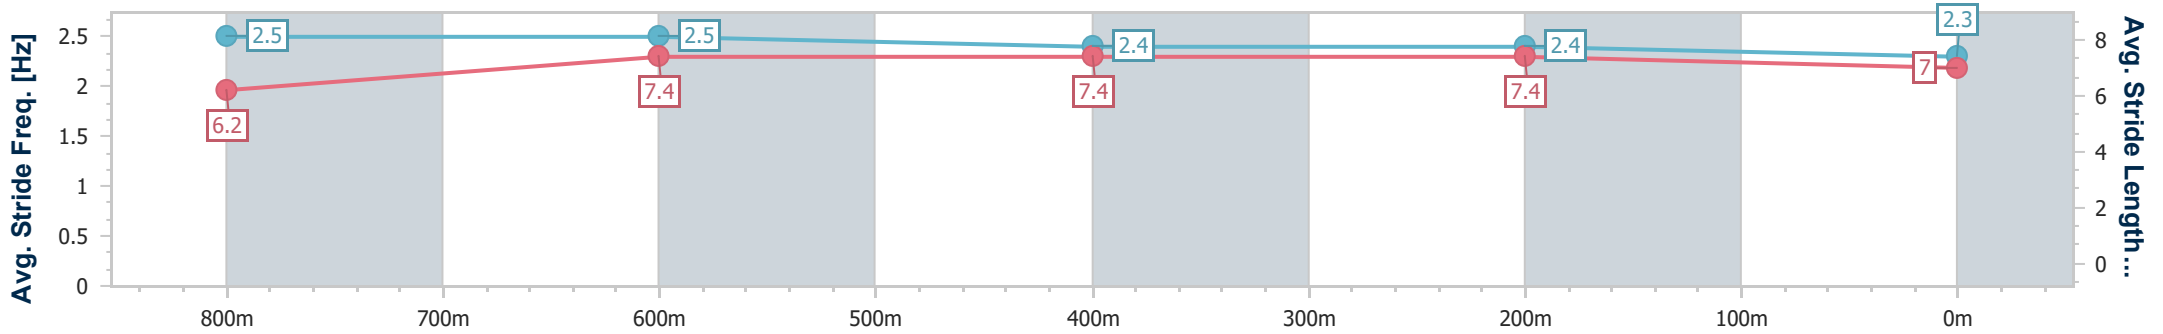

Horse/Jockey Name	Fast Fusion
Final Rank	2
Fastest Section Time (Section)	0:11.11 (400m)
Top Speed [km/h] (Section)	67.4 (800m)
Race State	Finished

Sunshine Coast QLD Professional
Race 2: MALENY TRICORP HOTEL Maiden Handicap - 1000m

11 June 2023 - 12:50

Track Rating: Good 4, Weather: Fine, Rail Position: +4m

Section	Overall	800m	600m	400m	200m
Section Times	0:59.09 [2] (0:13.09)	0:46.00 [1] (0:11.19)	0:34.81 [1] (0:11.58)	0:23.23 [2] (0:11.11)	0:12.12 [2] (0:12.12)
Average Speed [km/h]	55.1	66.1	63.7	64.9	59.5
Top Speed [km/h]	67.1	67.4	65.7	65.4	63.8
Avg. Dist. to Rail [m]	11.8	7.3	4.3	5.6	4.5
Avg. Stride Freq. [Hz]	2.5	2.5	2.4	2.4	2.3
Avg. Stride Length [m]	6.2	7.4	7.4	7.4	7.0

- [ ] Ranking at each section and finish
- -.-.- No data available at this section
- NA No data available