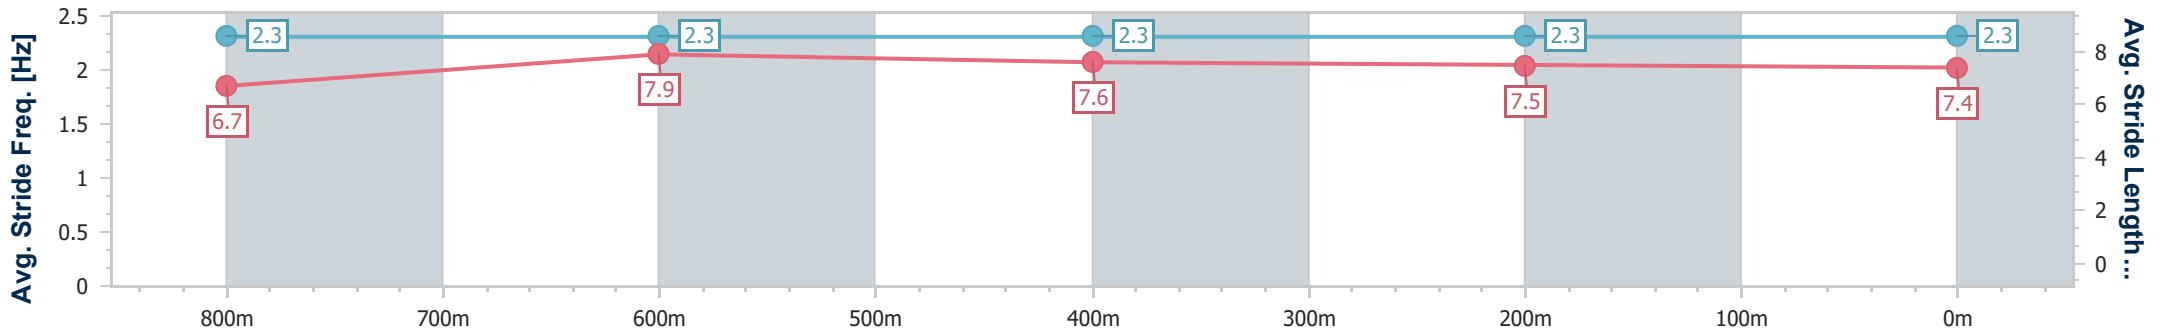

Horse/Jockey Name	Thorsby
Final Rank	4
Fastest Section Time (Section)	0:11.11 (800m)
Top Speed [km/h] (Section)	67.8 (800m)
Race State	Finished

Sunshine Coast QLD Professional
Race 2: MALENY TRICORP HOTEL Maiden Handicap - 1000m

11 June 2023 - 12:50

Track Rating: Good 4, Weather: Fine, Rail Position: +4m

Section	Overall	800m	600m	400m	200m
Section Times	0:59.29 [4] (0:13.23)	0:46.06 [3] (0:11.11)	0:34.95 [3] (0:11.75)	0:23.20 [5] (0:11.33)	0:11.87 [4] (0:11.87)
Average Speed [km/h]	54.5	66.8	63.5	63.6	60.6
Top Speed [km/h]	66.7	67.8	64.8	65.1	63.0
Avg. Dist. to Rail [m]	12.8	8.2	6.2	7.9	7.3
Avg. Stride Freq. [Hz]	2.3	2.3	2.3	2.3	2.3
Avg. Stride Length [m]	6.7	7.9	7.6	7.5	7.4

- [ ] Ranking at each section and finish
- -.-.- No data available at this section
- NA No data available