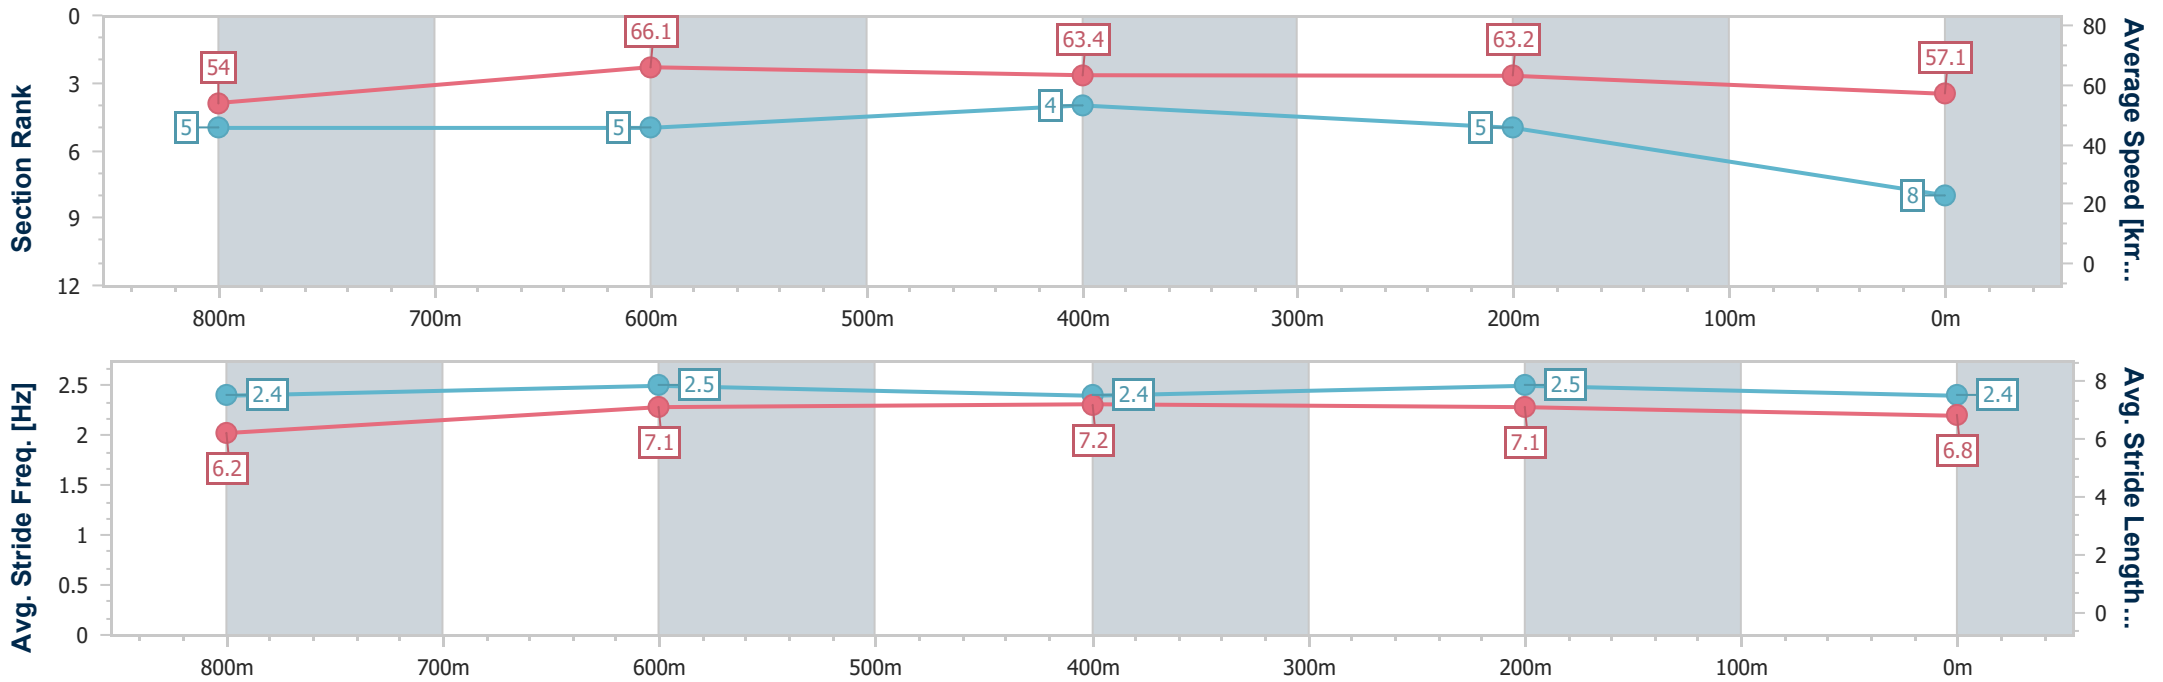

Sunshine Coast QLD Professional
 Race 2: MALENY TRICORP HOTEL Maiden Handicap - 1000m
 11 June 2023 - 12:50
 Track Rating: Good 4, Weather: Fine, Rail Position: +4m

Section	Overall	800m	600m	400m	200m
Section Times	0:59.75 [7] (0:13.39)	0:46.36 [6] (0:11.22)	0:35.14 [6] (0:11.67)	0:23.47 [6] (0:11.34)	0:12.13 [8] (0:12.13)
Average Speed [km/h]	53.8	65.5	63.2	63.5	59.4
Top Speed [km/h]	66.5	66.9	65.0	64.4	63.5
Avg. Dist. to Rail [m]	9.7	5.6	4.2	4.5	4.3
Avg. Stride Freq. [Hz]	2.5	2.6	2.5	2.6	2.5
Avg. Stride Length [m]	6.0	7.0	6.9	6.9	6.7

- [] Ranking at each section and finish
- .-.- No data available at this section
- NA No data available

Horse/Jockey Name	Majestic Fame
Final Rank	8
Fastest Section Time (Section)	0:11.14 (800m)
Top Speed [km/h] (Section)	68.2 (800m)
Race State	Finished

Sunshine Coast QLD Professional
 Race 2: MALENY TRICORP HOTEL Maiden Handicap - 1000m
 11 June 2023 - 12:50
 Track Rating: Good 4, Weather: Fine, Rail Position: +4m

Section	Overall	800m	600m	400m	200m
Section Times	1:00.08 [8] (0:13.32)	0:46.76 [5] (0:11.14)	0:35.62 [5] (0:11.62)	0:24.00 [4] (0:11.40)	0:12.60 [5] (0:12.60)
Average Speed [km/h]	54.0	66.1	63.4	63.2	57.1
Top Speed [km/h]	67.4	68.2	64.5	65.3	61.2
Avg. Dist. to Rail [m]	6.2	5.8	4.1	6.8	5.0
Avg. Stride Freq. [Hz]	2.4	2.5	2.4	2.5	2.4
Avg. Stride Length [m]	6.2	7.1	7.2	7.1	6.8

- [] Ranking at each section and finish
- .-.- No data available at this section
- NA No data available