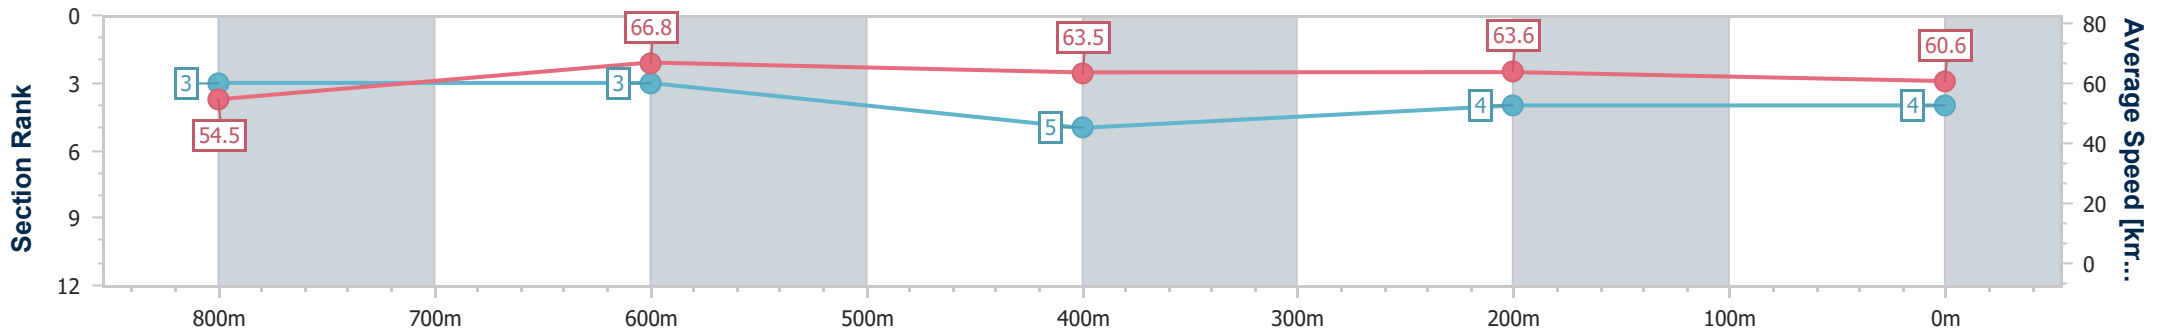

Horse/Jockey Name	Thorsby
Final Rank	4
Fastest Section Time (Section)	0:11.11 (800m)
Top Speed [km/h] (Section)	67.8 (800m)
Race State	Finished

Sunshine Coast QLD Professional
Race 2: MALENY TRICORP HOTEL Maiden Handicap - 1000m

11 June 2023 - 12:50

Track Rating: Good 4, Weather: Fine, Rail Position: +4m

Section	Overall	800m	600m	400m	200m
Section Times	0:59.29 [4] (0:13.23)	0:46.06 [3] (0:11.11)	0:34.95 [3] (0:11.75)	0:23.20 [5] (0:11.33)	0:11.87 [4] (0:11.87)
Average Speed [km/h]	54.5	66.8	63.5	63.6	60.6
Top Speed [km/h]	66.7	67.8	64.8	65.1	63.0
Avg. Dist. to Rail [m]	12.8	8.2	6.2	7.9	7.3
Avg. Stride Freq. [Hz]	2.3	2.3	2.3	2.3	2.3
Avg. Stride Length [m]	6.7	7.9	7.6	7.5	7.4

- [ ] Ranking at each section and finish
- -.-.- No data available at this section
- NA No data available