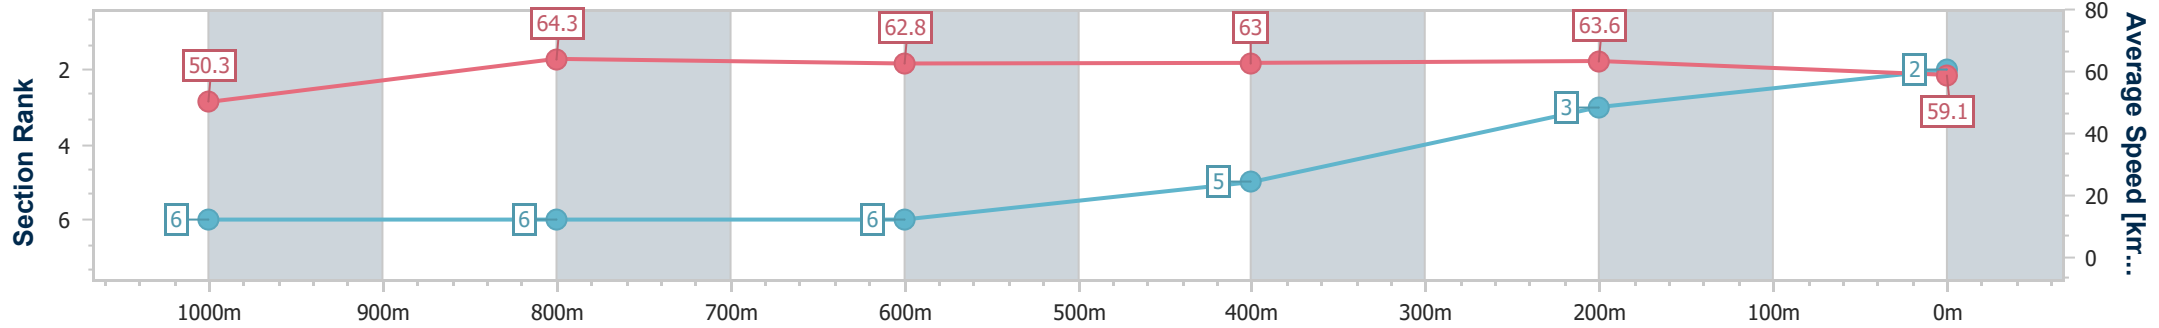

Horse/Jockey Name	Denote
Final Rank	2
Fastest Section Time (Section)	0:11.31 (1000m)
Top Speed [km/h] (Section)	66.1 (1000m)
Race State	Finished

Eagle Farm QLD Professional
Race 1: MEKKAFEST 19 AUGUST QTIS Two-Year-Old Fillies
Maiden Plate - 1200m
28 June 2023 - 12:33
Track Rating: Good 4, Weather: Fine, Rail Position: +8m

BRISBANE
RACING CLUB

Section	Overall	1000m	800m	600m	400m	200m
Section Times	1:12.10 [2] (0:14.37)	0:57.73 [6] (0:11.31)	0:46.42 [6] (0:11.49)	0:34.93 [6] (0:11.39)	0:23.54 [5] (0:11.34)	0:12.20 [3] (0:12.20)
Average Speed [km/h]	50.3	64.3	62.8	63.0	63.6	59.1
Top Speed [km/h]	63.6	66.1	64.7	64.8	64.9	62.5
Avg. Dist. to Rail [m]	3.4	2.2	0.9	0.6	0.2	2.6
Avg. Stride Freq. [Hz]	2.2	2.4	2.4	2.4	2.4	2.3
Avg. Stride Length [m]	6.3	7.3	7.4	7.4	7.3	7.1

- [ ] Ranking at each section and finish
- -.-.- No data available at this section
- NA No data available