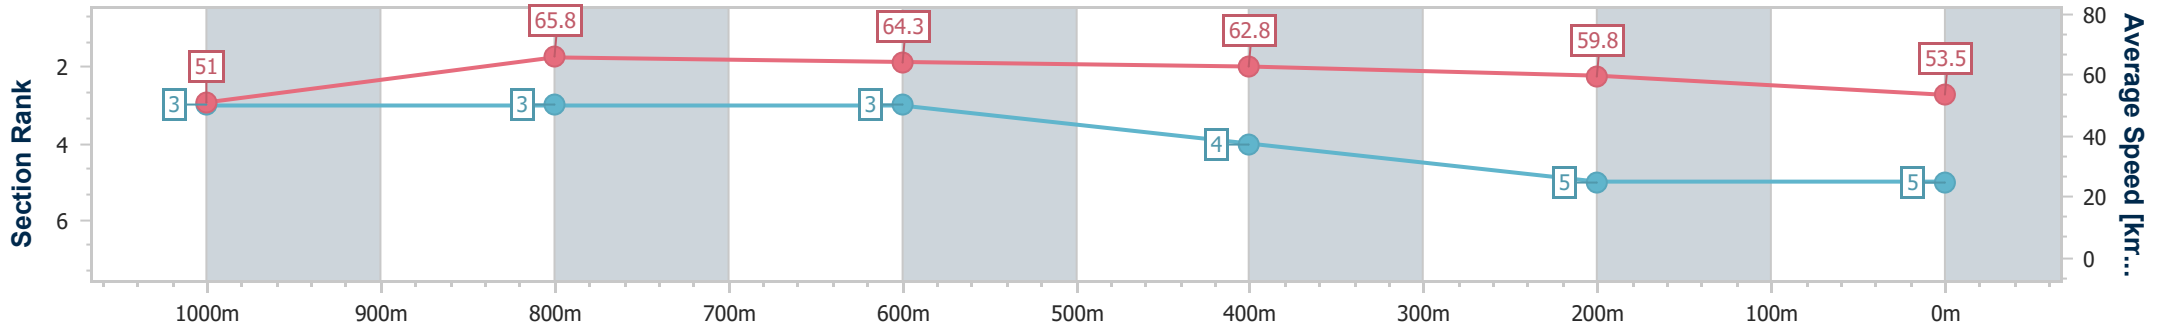

Horse/Jockey Name	Stiletto
Final Rank	5
Fastest Section Time (Section)	0:11.14 (1000m)
Top Speed [km/h] (Section)	67.7 (1000m)
Race State	Finished

Eagle Farm QLD Professional
Race 1: MEKKAFEST 19 AUGUST QTIS Two-Year-Old Fillies
Maiden Plate - 1200m
28 June 2023 - 12:33
Track Rating: Good 4, Weather: Fine, Rail Position: +8m

BRISBANE
RACING CLUB

Section	Overall	1000m	800m	600m	400m	200m
Section Times	1:13.99 [5] (0:14.14)	0:59.85 [3] (0:11.14)	0:48.71 [3] (0:11.42)	0:37.29 [3] (0:11.78)	0:25.51 [4] (0:12.05)	0:13.46 [5] (0:13.46)
Average Speed [km/h]	51.0	65.8	64.3	62.8	59.8	53.5
Top Speed [km/h]	63.5	67.7	66.0	63.9	62.3	57.6
Avg. Dist. to Rail [m]	2.0	3.5	4.6	5.3	5.5	4.1
Avg. Stride Freq. [Hz]	2.4	2.6	2.5	2.5	2.5	2.4
Avg. Stride Length [m]	5.8	7.0	7.1	6.7	6.6	6.2

- [ ] Ranking at each section and finish
- -.-.- No data available at this section
- NA No data available