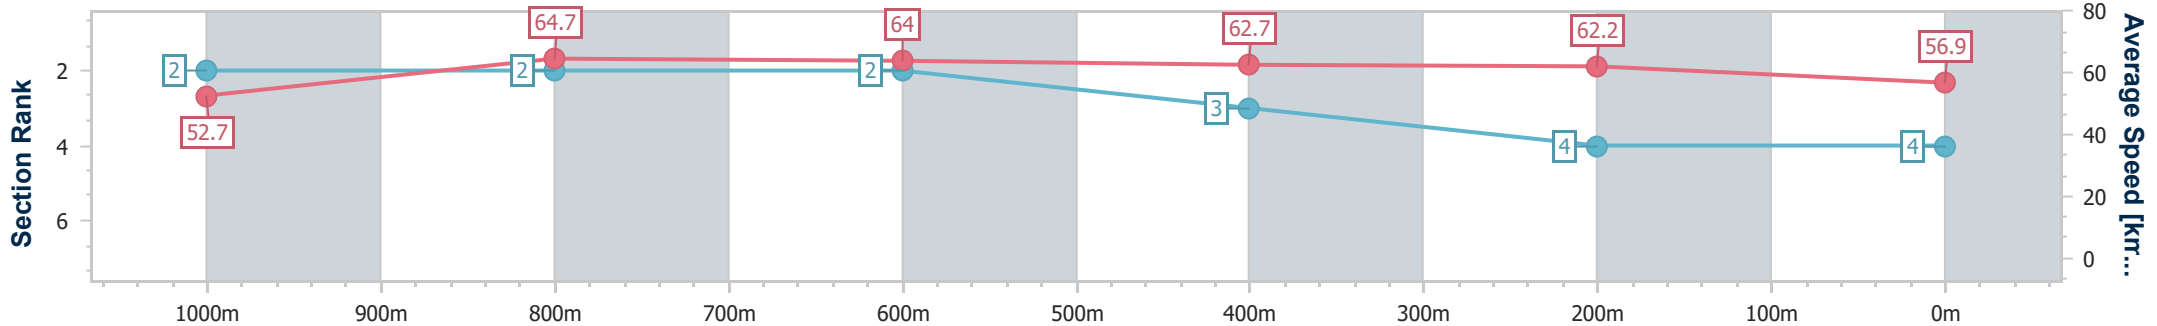

Horse/Jockey Name	Aristella
Final Rank	4
Fastest Section Time (Section)	0:11.30 (1000m)
Top Speed [km/h] (Section)	65.9 (1000m)
Race State	Finished

Eagle Farm QLD Professional
Race 1: MEKKAFEST 19 AUGUST QTIS Two-Year-Old Fillies
Maiden Plate - 1200m
28 June 2023 - 12:33
Track Rating: Good 4, Weather: Fine, Rail Position: +8m

BRISBANE
RACING CLUB

Section	Overall	1000m	800m	600m	400m	200m
Section Times	1:12.53 [4] (0:13.70)	0:58.83 [2] (0:11.30)	0:47.53 [2] (0:11.50)	0:36.03 [2] (0:11.82)	0:24.21 [3] (0:11.58)	0:12.63 [4] (0:12.63)
Average Speed [km/h]	52.7	64.7	64.0	62.7	62.2	56.9
Top Speed [km/h]	65.7	65.9	65.1	64.1	64.5	59.4
Avg. Dist. to Rail [m]	2.0	3.7	4.9	5.7	6.1	4.7
Avg. Stride Freq. [Hz]	2.3	2.3	2.3	2.3	2.3	2.2
Avg. Stride Length [m]	6.6	7.8	7.9	7.6	7.4	7.2

- [ ] Ranking at each section and finish
- -.-.- No data available at this section
- NA No data available