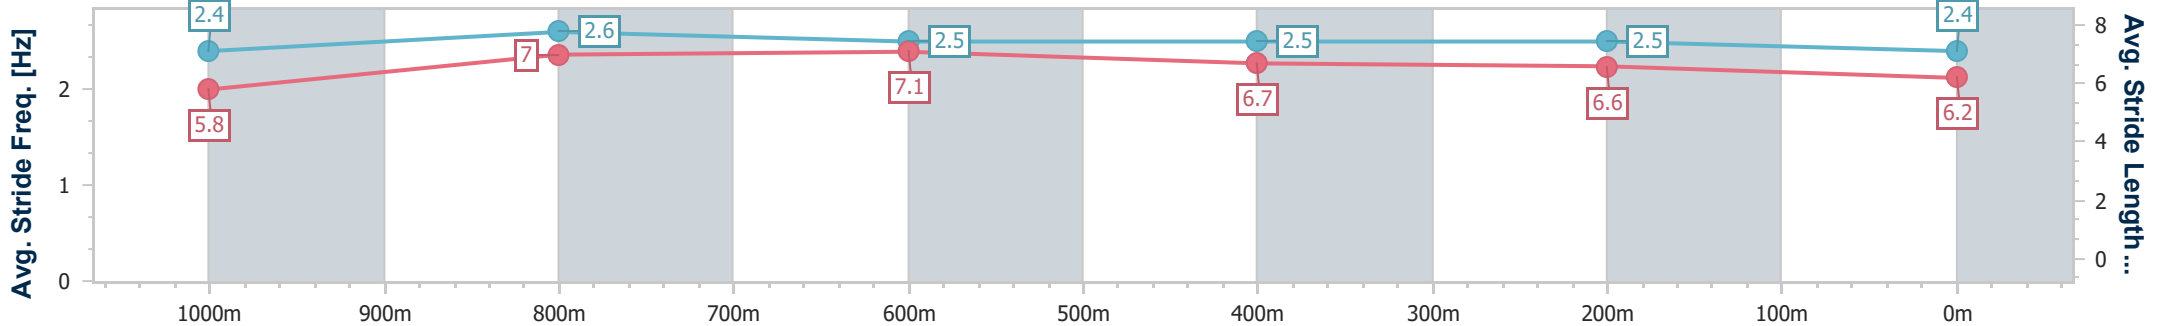

Section	Overall	1000m	800m	600m	400m	200m
Section Times	1:12.53 [4] (0:13.70)	0:58.83 [2] (0:11.30)	0:47.53 [2] (0:11.50)	0:36.03 [2] (0:11.82)	0:24.21 [3] (0:11.58)	0:12.63 [4] (0:12.63)
Average Speed [km/h]	52.7	64.7	64.0	62.7	62.2	56.9
Top Speed [km/h]	65.7	65.9	65.1	64.1	64.5	59.4
Avg. Dist. to Rail [m]	2.0	3.7	4.9	5.7	6.1	4.7
Avg. Stride Freq. [Hz]	2.3	2.3	2.3	2.3	2.3	2.2
Avg. Stride Length [m]	6.6	7.8	7.9	7.6	7.4	7.2

- [] Ranking at each section and finish
- .-.- No data available at this section
- NA No data available

Horse/Jockey Name	Stiletto
Final Rank	5
Fastest Section Time (Section)	0:11.14 (1000m)
Top Speed [km/h] (Section)	67.7 (1000m)
Race State	Finished

Section	Overall	1000m	800m	600m	400m	200m
Section Times	1:13.99 [5] (0:14.14)	0:59.85 [3] (0:11.14)	0:48.71 [3] (0:11.42)	0:37.29 [3] (0:11.78)	0:25.51 [4] (0:12.05)	0:13.46 [5] (0:13.46)
Average Speed [km/h]	51.0	65.8	64.3	62.8	59.8	53.5
Top Speed [km/h]	63.5	67.7	66.0	63.9	62.3	57.6
Avg. Dist. to Rail [m]	2.0	3.5	4.6	5.3	5.5	4.1
Avg. Stride Freq. [Hz]	2.4	2.6	2.5	2.5	2.5	2.4
Avg. Stride Length [m]	5.8	7.0	7.1	6.7	6.6	6.2