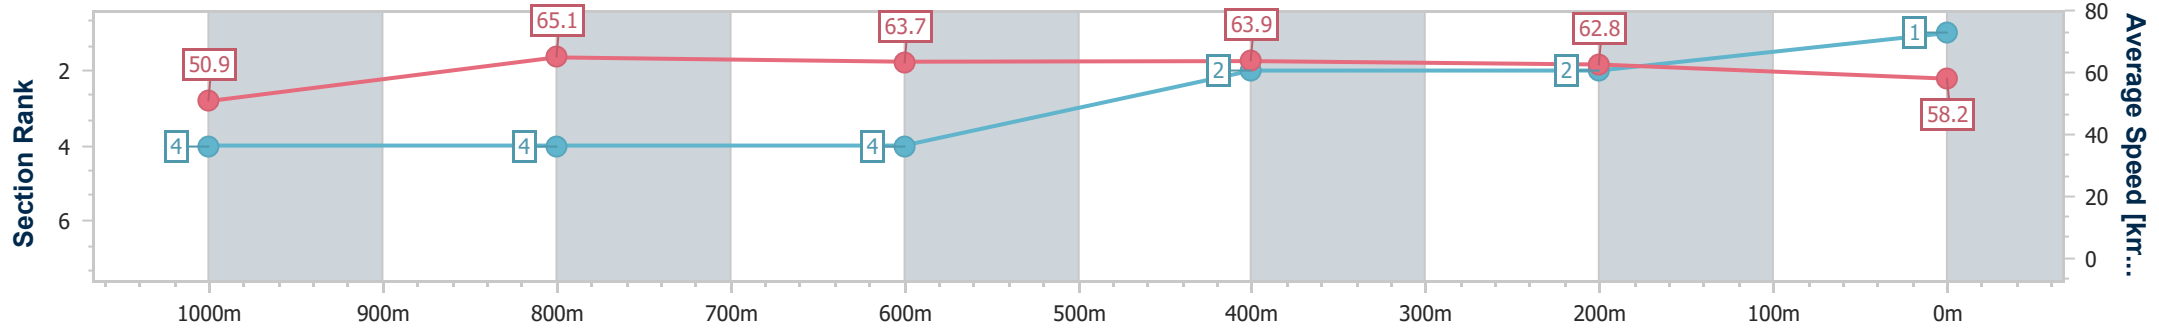

Horse/Jockey Name	Utopian Wine
Final Rank	1
Fastest Section Time (Section)	0:11.14 (1000m)
Top Speed [km/h] (Section)	66.1 (1000m)
Race State	Finished

Eagle Farm QLD Professional
Race 1: MEKKAFEST 19 AUGUST QTIS Two-Year-Old Fillies
Maiden Plate - 1200m
28 June 2023 - 12:33
Track Rating: Good 4, Weather: Fine, Rail Position: +8m

BRISBANE
RACING CLUB

Section	Overall	1000m	800m	600m	400m	200m
Section Times	1:12.00 [1] (0:14.17)	0:57.83 [4] (0:11.14)	0:46.69 [4] (0:11.42)	0:35.27 [4] (0:11.45)	0:23.82 [2] (0:11.45)	0:12.37 [2] (0:12.37)
Average Speed [km/h]	50.9	65.1	63.7	63.9	62.8	58.2
Top Speed [km/h]	64.3	66.1	64.5	65.0	64.4	61.5
Avg. Dist. to Rail [m]	1.6	1.7	2.1	3.0	2.8	1.5
Avg. Stride Freq. [Hz]	2.2	2.3	2.2	2.3	2.3	2.2
Avg. Stride Length [m]	6.5	7.8	7.9	7.7	7.6	7.4

- [ ] Ranking at each section and finish
- -.-.-.- No data available at this section
- NA No data available