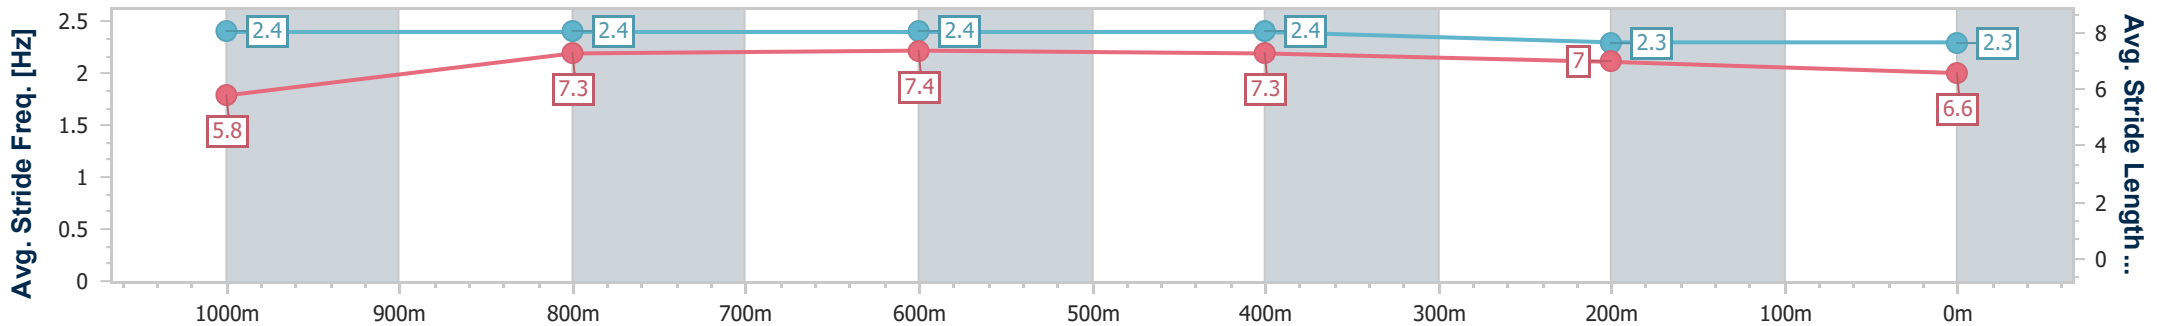

Horse/Jockey Name	Pow Now
Final Rank	6
Fastest Section Time (Section)	0:11.32 (800m)
Top Speed [km/h] (Section)	66.1 (1000m)
Race State	Finished

Eagle Farm QLD Professional
Race 1: MEKKAFEST 19 AUGUST QTIS Two-Year-Old Fillies
Maiden Plate - 1200m
28 June 2023 - 12:33
Track Rating: Good 4, Weather: Fine, Rail Position: +8m

BRISBANE
RACING CLUB

Section	Overall	1000m	800m	600m	400m	200m
Section Times	1:14.32 [6] (0:14.30)	1:00.02 [5] (0:11.35)	0:48.67 [5] (0:11.32)	0:37.35 [5] (0:11.74)	0:25.61 [6] (0:12.21)	0:13.40 [6] (0:13.40)
Average Speed [km/h]	50.6	64.5	64.2	62.2	58.9	53.8
Top Speed [km/h]	64.5	66.1	65.2	62.9	60.8	56.1
Avg. Dist. to Rail [m]	5.1	3.5	1.8	2.8	3.8	2.0
Avg. Stride Freq. [Hz]	2.4	2.4	2.4	2.4	2.3	2.3
Avg. Stride Length [m]	5.8	7.3	7.4	7.3	7.0	6.6

- [ ] Ranking at each section and finish
- -.-.- No data available at this section
- NA No data available