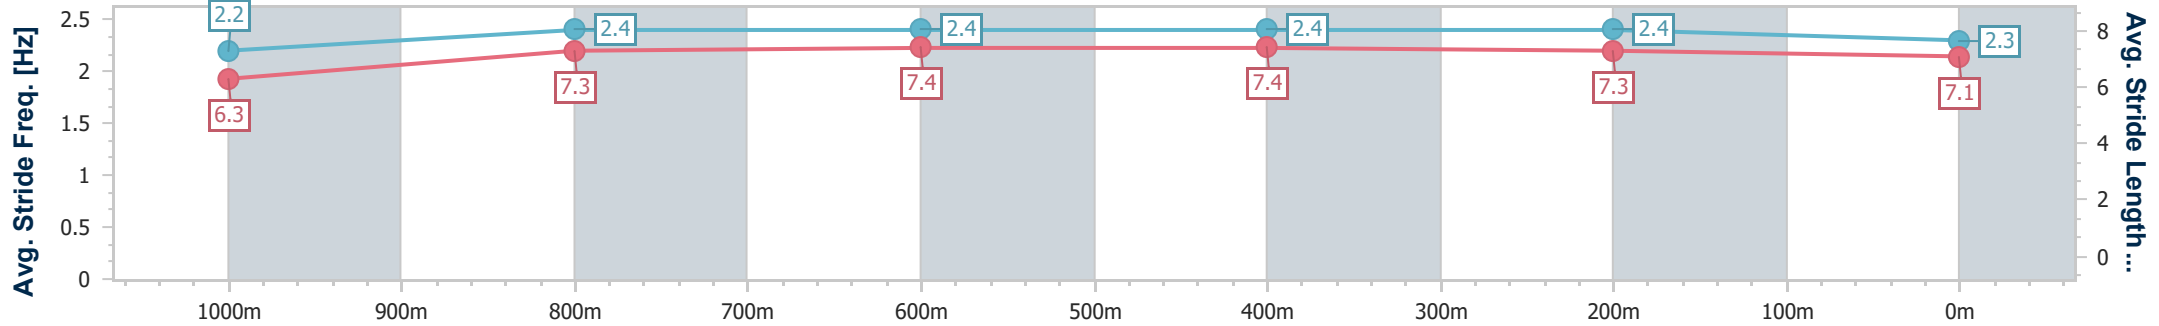

Horse/Jockey Name	Denote
Final Rank	2
Fastest Section Time (Section)	0:11.31 (1000m)
Top Speed [km/h] (Section)	66.1 (1000m)
Race State	Finished

Eagle Farm QLD Professional
Race 1: MEKKAFEST 19 AUGUST QTIS Two-Year-Old Fillies
Maiden Plate - 1200m
28 June 2023 - 12:33
Track Rating: Good 4, Weather: Fine, Rail Position: +8m

BRISBANE
RACING CLUB

Section	Overall	1000m	800m	600m	400m	200m
Section Times	1:12.10 [2] (0:14.37)	0:57.73 [6] (0:11.31)	0:46.42 [6] (0:11.49)	0:34.93 [6] (0:11.39)	0:23.54 [5] (0:11.34)	0:12.20 [3] (0:12.20)
Average Speed [km/h]	50.3	64.3	62.8	63.0	63.6	59.1
Top Speed [km/h]	63.6	66.1	64.7	64.8	64.9	62.5
Avg. Dist. to Rail [m]	3.4	2.2	0.9	0.6	0.2	2.6
Avg. Stride Freq. [Hz]	2.2	2.4	2.4	2.4	2.4	2.3
Avg. Stride Length [m]	6.3	7.3	7.4	7.4	7.3	7.1

- [ ] Ranking at each section and finish
- -.-.- No data available at this section
- NA No data available