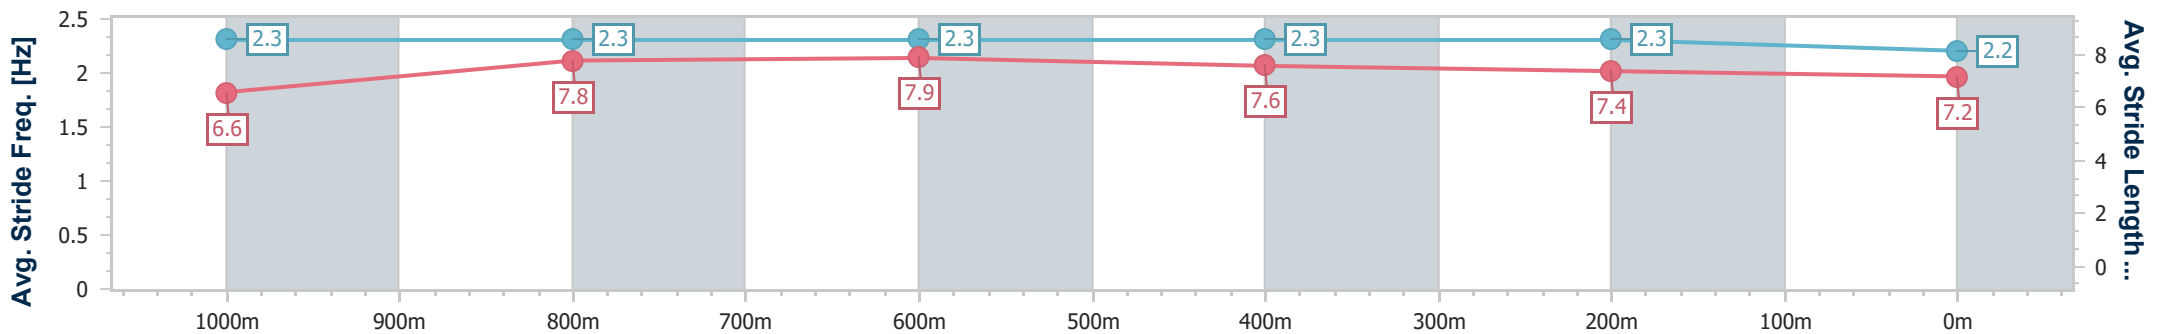

Horse/Jockey Name	Aristella
Final Rank	4
Fastest Section Time (Section)	0:11.30 (1000m)
Top Speed [km/h] (Section)	65.9 (1000m)
Race State	Finished

Eagle Farm QLD Professional
Race 1: MEKKAFEST 19 AUGUST QTIS Two-Year-Old Fillies
Maiden Plate - 1200m
28 June 2023 - 12:33
Track Rating: Good 4, Weather: Fine, Rail Position: +8m

BRISBANE
RACING CLUB

Section	Overall	1000m	800m	600m	400m	200m
Section Times	1:12.53 [4] (0:13.70)	0:58.83 [2] (0:11.30)	0:47.53 [2] (0:11.50)	0:36.03 [2] (0:11.82)	0:24.21 [3] (0:11.58)	0:12.63 [4] (0:12.63)
Average Speed [km/h]	52.7	64.7	64.0	62.7	62.2	56.9
Top Speed [km/h]	65.7	65.9	65.1	64.1	64.5	59.4
Avg. Dist. to Rail [m]	2.0	3.7	4.9	5.7	6.1	4.7
Avg. Stride Freq. [Hz]	2.3	2.3	2.3	2.3	2.3	2.2
Avg. Stride Length [m]	6.6	7.8	7.9	7.6	7.4	7.2

- [ ] Ranking at each section and finish
- -.-.- No data available at this section
- NA No data available