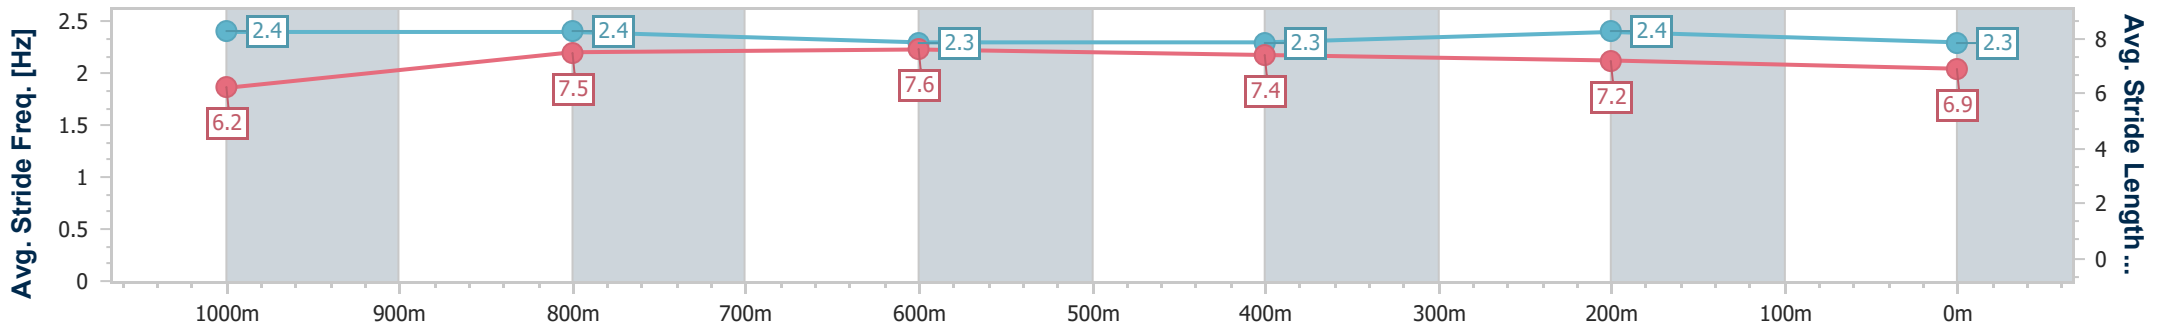

Horse/Jockey Name	Elle Magic
Final Rank	3
Fastest Section Time (Section)	0:11.33 (1000m)
Top Speed [km/h] (Section)	65.7 (Overall)
Race State	Finished

Eagle Farm QLD Professional
Race 1: MEKKAFEST 19 AUGUST QTIS Two-Year-Old Fillies
Maiden Plate - 1200m
28 June 2023 - 12:33
Track Rating: Good 4, Weather: Fine, Rail Position: +8m

BRISBANE
RACING CLUB

Section	Overall	1000m	800m	600m	400m	200m
Section Times	1:12.28 [3] (0:13.55)	0:58.73 [1] (0:11.33)	0:47.40 [1] (0:11.43)	0:35.97 [1] (0:11.64)	0:24.33 [1] (0:11.65)	0:12.68 [1] (0:12.68)
Average Speed [km/h]	53.3	64.2	63.3	62.1	61.8	56.8
Top Speed [km/h]	65.7	64.8	64.1	63.4	63.3	60.1
Avg. Dist. to Rail [m]	0.7	2.2	1.3	0.9	0.6	0.3
Avg. Stride Freq. [Hz]	2.4	2.4	2.3	2.3	2.4	2.3
Avg. Stride Length [m]	6.2	7.5	7.6	7.4	7.2	6.9

- [ ] Ranking at each section and finish
- -.-.- No data available at this section
- NA No data available