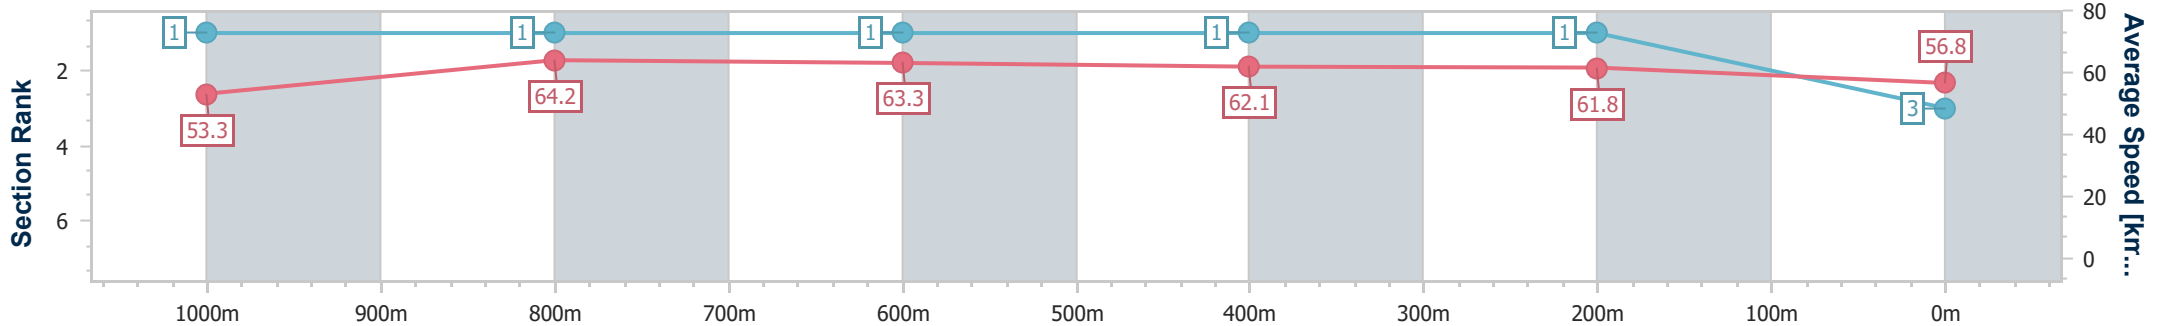

Horse/Jockey Name	Elle Magic
Final Rank	3
Fastest Section Time (Section)	0:11.33 (1000m)
Top Speed [km/h] (Section)	65.7 (Overall)
Race State	Finished

Eagle Farm QLD Professional
Race 1: MEKKAFEST 19 AUGUST QTIS Two-Year-Old Fillies
Maiden Plate - 1200m
28 June 2023 - 12:33
Track Rating: Good 4, Weather: Fine, Rail Position: +8m

BRISBANE
RACING CLUB

Section	Overall	1000m	800m	600m	400m	200m
Section Times	1:12.28 [3] (0:13.55)	0:58.73 [1] (0:11.33)	0:47.40 [1] (0:11.43)	0:35.97 [1] (0:11.64)	0:24.33 [1] (0:11.65)	0:12.68 [1] (0:12.68)
Average Speed [km/h]	53.3	64.2	63.3	62.1	61.8	56.8
Top Speed [km/h]	65.7	64.8	64.1	63.4	63.3	60.1
Avg. Dist. to Rail [m]	0.7	2.2	1.3	0.9	0.6	0.3
Avg. Stride Freq. [Hz]	2.4	2.4	2.3	2.3	2.4	2.3
Avg. Stride Length [m]	6.2	7.5	7.6	7.4	7.2	6.9

- [ ] Ranking at each section and finish
- -.-.- No data available at this section
- NA No data available