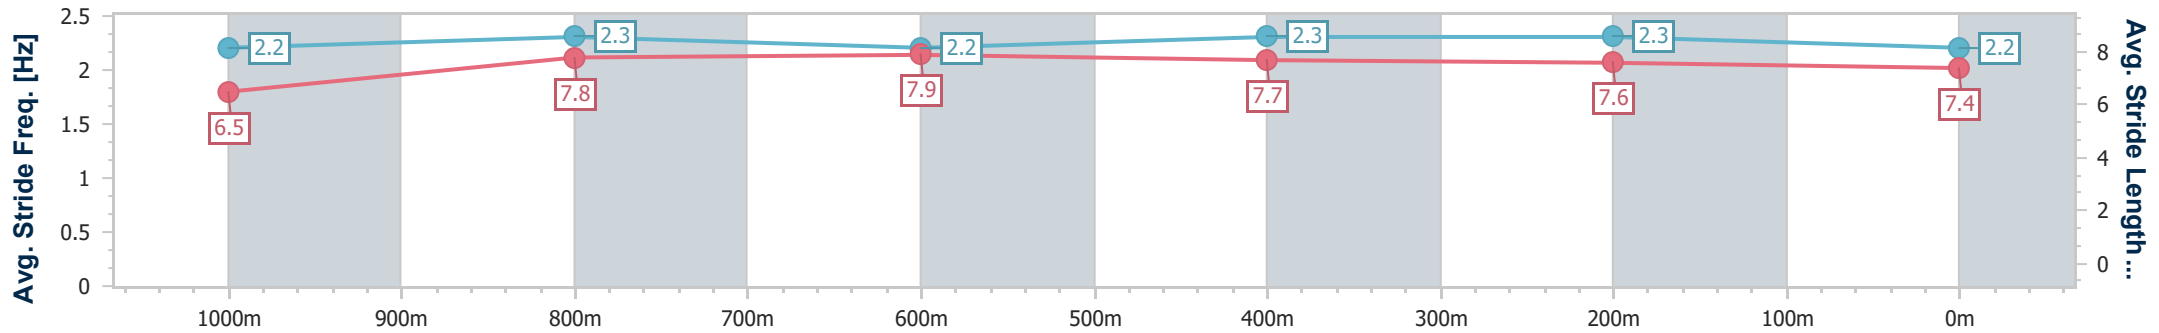

Horse/Jockey Name	Utopian Wine
Final Rank	1
Fastest Section Time (Section)	0:11.14 (1000m)
Top Speed [km/h] (Section)	66.1 (1000m)
Race State	Finished

Eagle Farm QLD Professional
Race 1: MEKKAFEST 19 AUGUST QTIS Two-Year-Old Fillies
Maiden Plate - 1200m
28 June 2023 - 12:33
Track Rating: Good 4, Weather: Fine, Rail Position: +8m

BRISBANE
RACING CLUB

Section	Overall	1000m	800m	600m	400m	200m
Section Times	1:12.00 [1] (0:14.17)	0:57.83 [4] (0:11.14)	0:46.69 [4] (0:11.42)	0:35.27 [4] (0:11.45)	0:23.82 [2] (0:11.45)	0:12.37 [2] (0:12.37)
Average Speed [km/h]	50.9	65.1	63.7	63.9	62.8	58.2
Top Speed [km/h]	64.3	66.1	64.5	65.0	64.4	61.5
Avg. Dist. to Rail [m]	1.6	1.7	2.1	3.0	2.8	1.5
Avg. Stride Freq. [Hz]	2.2	2.3	2.2	2.3	2.3	2.2
Avg. Stride Length [m]	6.5	7.8	7.9	7.7	7.6	7.4

- [ ] Ranking at each section and finish
- -.-.-.- No data available at this section
- NA No data available