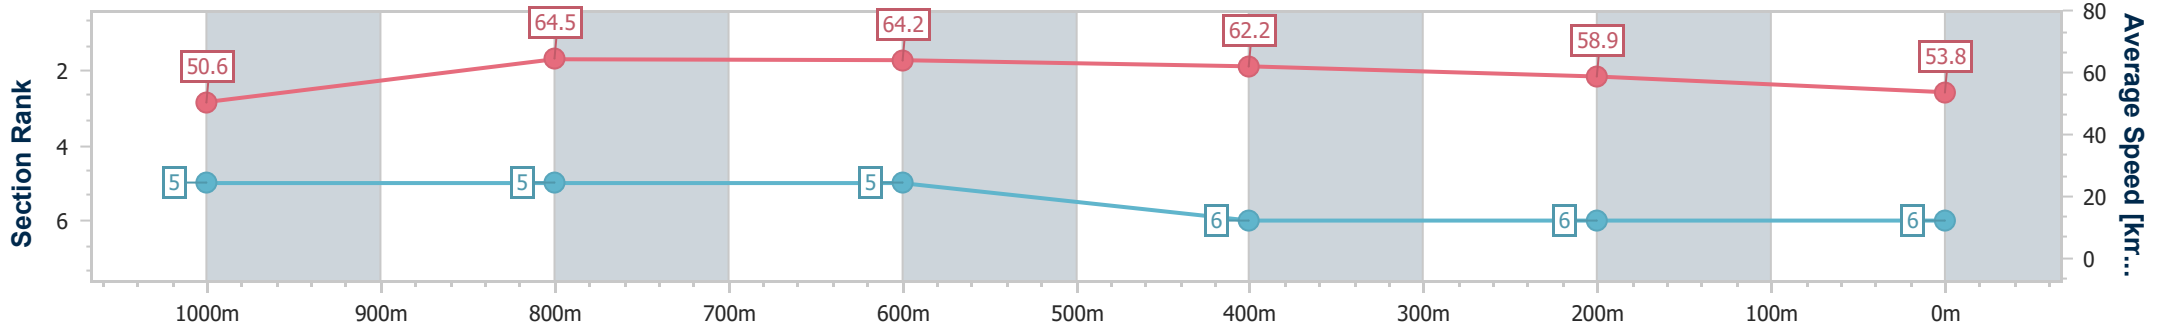

Horse/Jockey Name	Pow Now
Final Rank	6
Fastest Section Time (Section)	0:11.32 (800m)
Top Speed [km/h] (Section)	66.1 (1000m)
Race State	Finished

Eagle Farm QLD Professional
Race 1: MEKKAFEST 19 AUGUST QTIS Two-Year-Old Fillies
Maiden Plate - 1200m
28 June 2023 - 12:33
Track Rating: Good 4, Weather: Fine, Rail Position: +8m

BRISBANE
RACING CLUB

Section	Overall	1000m	800m	600m	400m	200m
Section Times	1:14.32 [6] (0:14.30)	1:00.02 [5] (0:11.35)	0:48.67 [5] (0:11.32)	0:37.35 [5] (0:11.74)	0:25.61 [6] (0:12.21)	0:13.40 [6] (0:13.40)
Average Speed [km/h]	50.6	64.5	64.2	62.2	58.9	53.8
Top Speed [km/h]	64.5	66.1	65.2	62.9	60.8	56.1
Avg. Dist. to Rail [m]	5.1	3.5	1.8	2.8	3.8	2.0
Avg. Stride Freq. [Hz]	2.4	2.4	2.4	2.4	2.3	2.3
Avg. Stride Length [m]	5.8	7.3	7.4	7.3	7.0	6.6

- [ ] Ranking at each section and finish
- -.-.- No data available at this section
- NA No data available