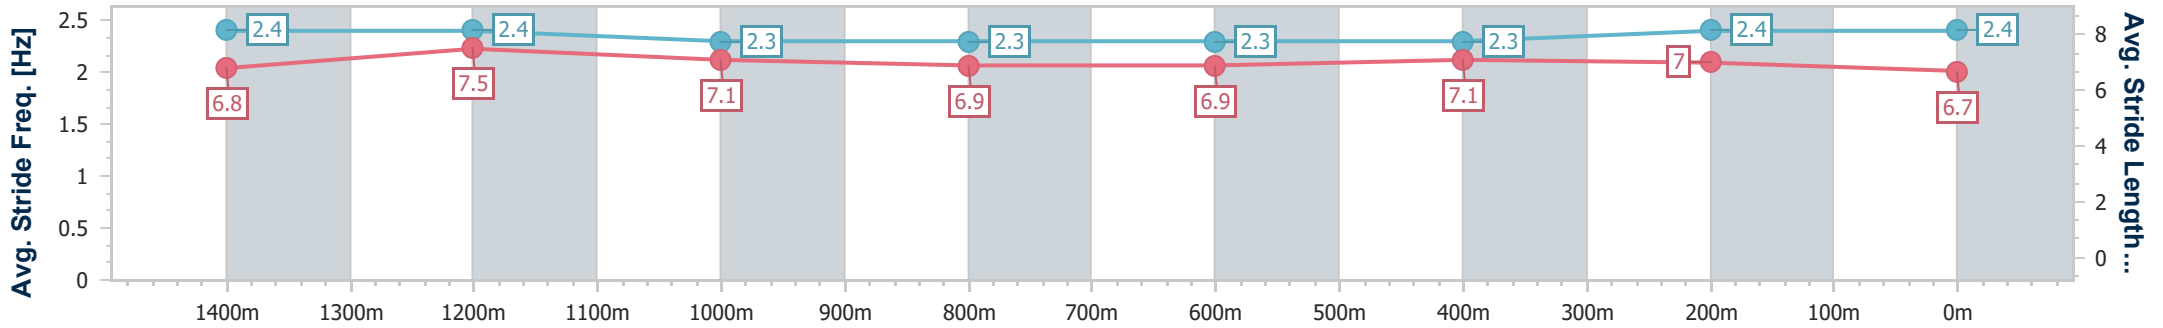

Sunshine Coast QLD Professional

Race 7: DOUBLE R GROUP WINX GUINEAS - GROUP 3 - 1600m

01 July 2023 - 16:02

Track Rating: Good 4, Weather: Fine, Rail Position: True

Section	Overall	1400m	1200m	1000m	800m	600m	400m	200m
Section Times	1:36.70 [2] (0:13.22)	1:23.48 [4] (0:10.97)	1:12.51 [2] (0:11.92)	1:00.59 [2] (0:12.45)	0:48.14 [2] (0:12.72)	0:35.42 [2] (0:11.91)	0:23.51 [2] (0:11.43)	0:12.08 [1] (0:12.08)
Average Speed [km/h]	54.5	66.5	60.8	58.2	57.3	60.8	63.1	59.5
Top Speed [km/h]	67.6	68.8	63.5	59.7	59.2	63.0	63.4	62.0
Avg. Dist. to Rail [m]	17.5	7.3	4.5	3.1	2.0	1.1	4.7	7.4
Avg. Stride Freq. [Hz]	2.4	2.4	2.3	2.3	2.3	2.3	2.4	2.4
Avg. Stride Length [m]	6.8	7.5	7.1	6.9	6.9	7.1	7.0	6.7