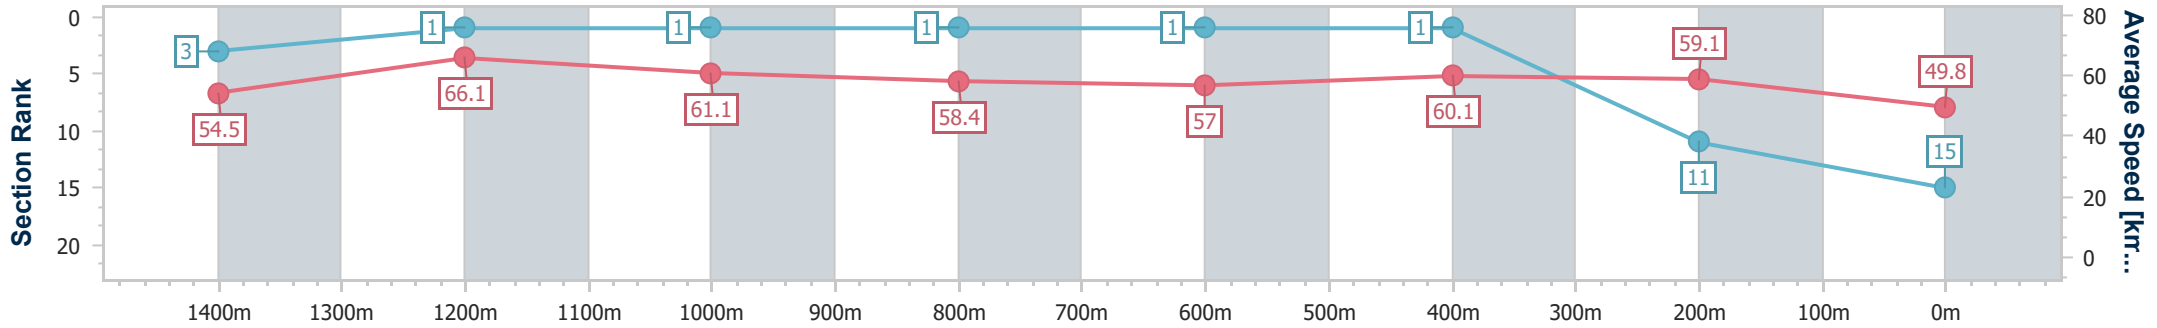

Sunshine Coast QLD Professional

Race 7: DOUBLE R GROUP WINX GUINEAS - GROUP 3 - 1600m

01 July 2023 - 16:02

Track Rating: Good 4, Weather: Fine, Rail Position: True

Section	Overall	1400m	1200m	1000m	800m	600m	400m	200m
Section Times	1:39.77 [15] (0:13.22)	1:26.55 [3] (0:10.94)	1:15.61 [1] (0:11.85)	1:03.76 [1] (0:12.39)	0:51.37 [1] (0:12.70)	0:38.67 [1] (0:12.02)	0:26.65 [1] (0:12.18)	0:14.47 [11] (0:14.47)
Average Speed [km/h]	54.5	66.1	61.1	58.4	57.0	60.1	59.1	49.8
Top Speed [km/h]	68.5	68.7	63.6	59.6	58.3	61.8	62.0	55.2
Avg. Dist. to Rail [m]	7.1	2.4	2.6	2.3	1.1	0.6	2.8	2.6
Avg. Stride Freq. [Hz]	2.3	2.4	2.3	2.2	2.2	2.4	2.4	2.2
Avg. Stride Length [m]	6.9	7.5	7.5	7.3	7.2	7.1	6.8	6.3

- [] Ranking at each section and finish
- .-.- No data available at this section
- NA No data available