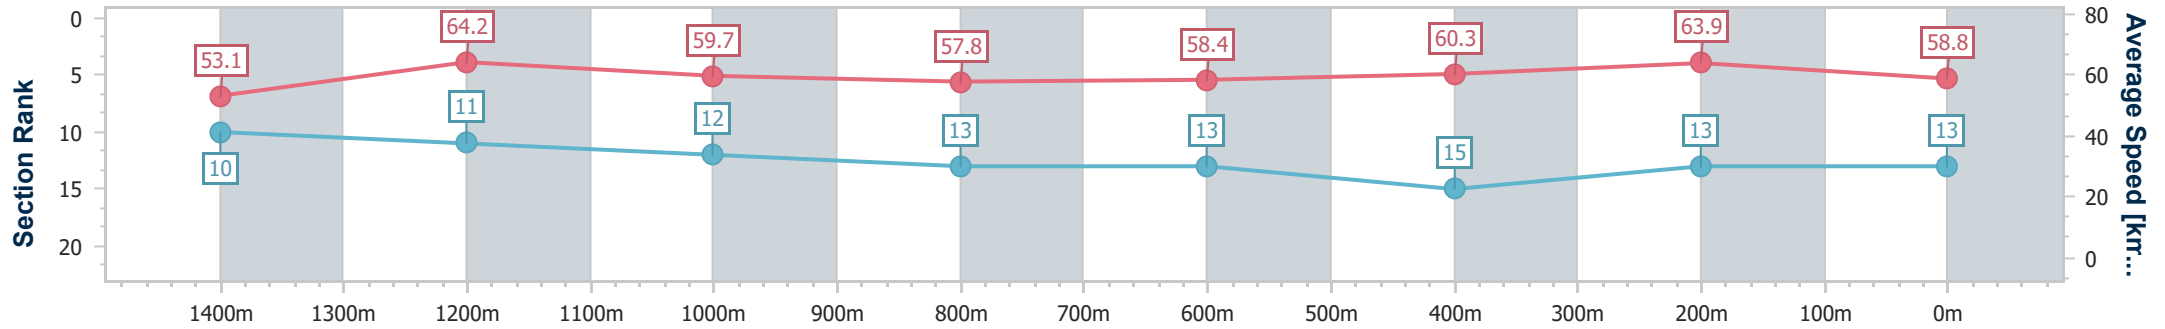

Sunshine Coast QLD Professional

Race 7: DOUBLE R GROUP WINX GUINEAS - GROUP 3 - 1600m

01 July 2023 - 16:02

Track Rating: Good 4, Weather: Fine, Rail Position: True

Section	Overall	1400m	1200m	1000m	800m	600m	400m	200m
Section Times	1:37.89 [13] (0:13.57)	1:24.32 [10] (0:11.33)	1:12.99 [11] (0:12.14)	1:00.85 [12] (0:12.54)	0:48.31 [13] (0:12.60)	0:35.71 [13] (0:12.19)	0:23.52 [15] (0:11.28)	0:12.24 [13] (0:12.24)
Average Speed [km/h]	53.1	64.2	59.7	57.8	58.4	60.3	63.9	58.8
Top Speed [km/h]	68.1	66.3	62.2	59.5	59.6	63.1	65.5	62.6
Avg. Dist. to Rail [m]	10.6	4.4	4.1	3.6	3.5	3.5	3.9	5.2
Avg. Stride Freq. [Hz]	2.3	2.4	2.3	2.3	2.3	2.3	2.4	2.3
Avg. Stride Length [m]	6.9	7.2	7.2	7.1	7.1	7.3	7.4	7.1

- [] Ranking at each section and finish
- .-.- No data available at this section
- NA No data available

Horse/Jockey Name	Whistling Spirit
Final Rank	14
Fastest Section Time (Section)	0:11.30 (1400m)
Top Speed [km/h] (Section)	66.2 (Overall)
Race State	Finished