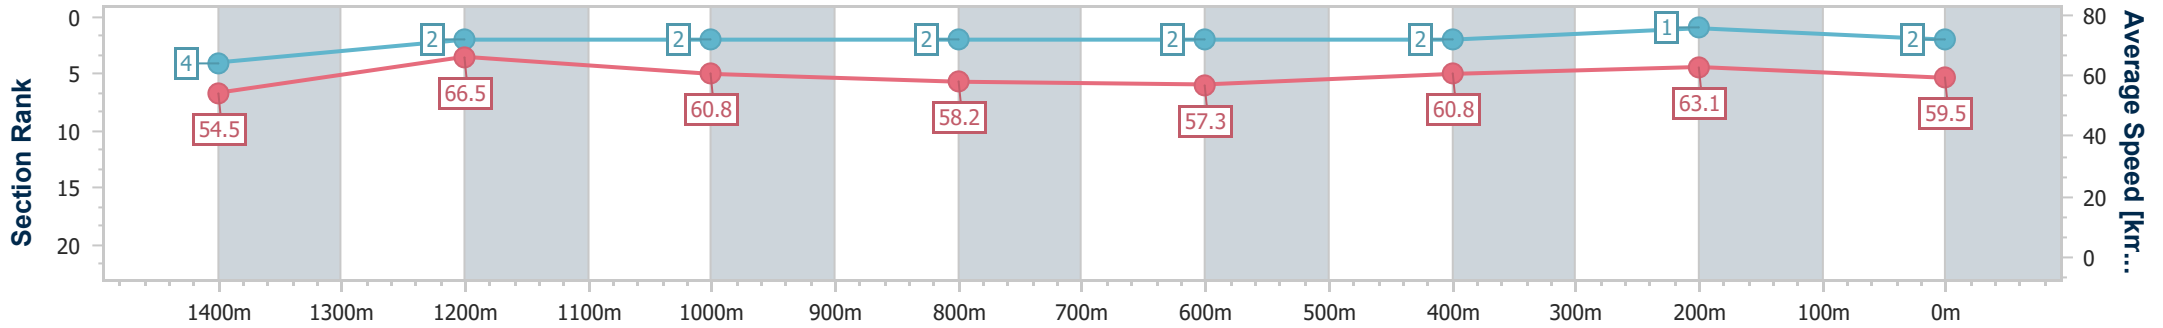

Sunshine Coast QLD Professional

Race 7: DOUBLE R GROUP WINX GUINEAS - GROUP 3 - 1600m

01 July 2023 - 16:02

Track Rating: Good 4, Weather: Fine, Rail Position: True

Section	Overall	1400m	1200m	1000m	800m	600m	400m	200m
Section Times	1:36.70 [2] (0:13.22)	1:23.48 [4] (0:10.97)	1:12.51 [2] (0:11.92)	1:00.59 [2] (0:12.45)	0:48.14 [2] (0:12.72)	0:35.42 [2] (0:11.91)	0:23.51 [2] (0:11.43)	0:12.08 [1] (0:12.08)
Average Speed [km/h]	54.5	66.5	60.8	58.2	57.3	60.8	63.1	59.5
Top Speed [km/h]	67.6	68.8	63.5	59.7	59.2	63.0	63.4	62.0
Avg. Dist. to Rail [m]	17.5	7.3	4.5	3.1	2.0	1.1	4.7	7.4
Avg. Stride Freq. [Hz]	2.4	2.4	2.3	2.3	2.3	2.3	2.4	2.4
Avg. Stride Length [m]	6.8	7.5	7.1	6.9	6.9	7.1	7.0	6.7