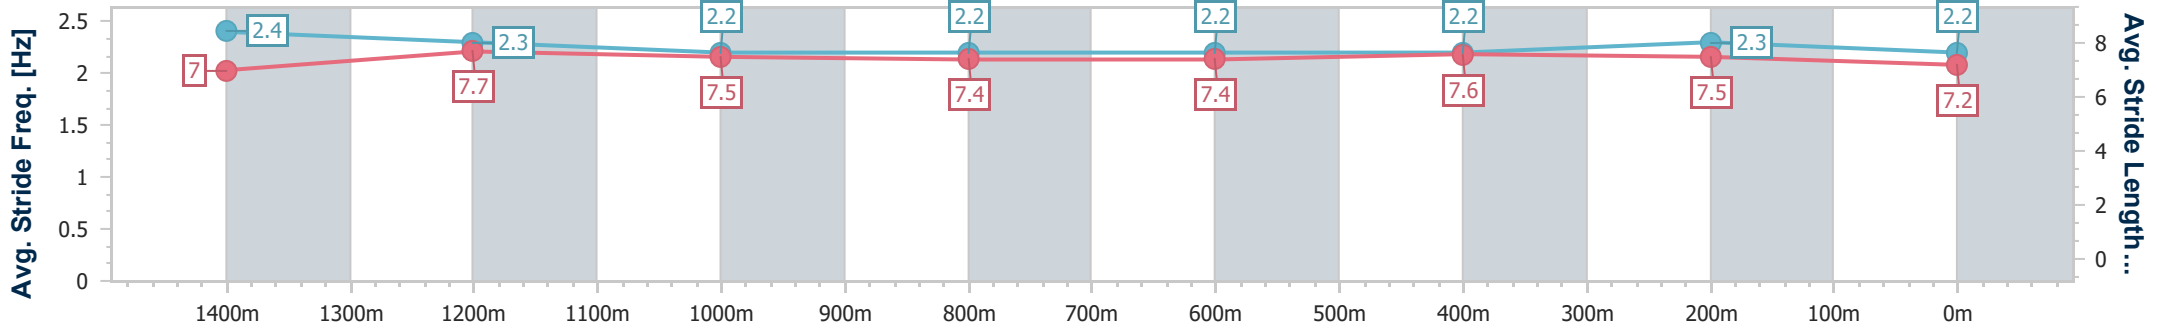

Sunshine Coast QLD Professional

Race 7: DOUBLE R GROUP WINX GUINEAS - GROUP 3 - 1600m

01 July 2023 - 16:02

Track Rating: Good 4, Weather: Fine, Rail Position: True

Section	Overall	1400m	1200m	1000m	800m	600m	400m	200m
Section Times	1:37.26 [8] (0:13.13)	1:24.13 [1] (0:11.08)	1:13.05 [3] (0:12.07)	1:00.98 [3] (0:12.39)	0:48.59 [4] (0:12.80)	0:35.79 [5] (0:11.93)	0:23.86 [4] (0:11.47)	0:12.39 [5] (0:12.39)
Average Speed [km/h]	54.9	65.5	60.0	58.5	57.5	61.4	62.8	58.1
Top Speed [km/h]	68.1	67.6	62.1	59.3	59.9	63.0	63.5	61.3
Avg. Dist. to Rail [m]	11.6	4.3	4.0	3.0	3.8	2.8	4.7	7.7
Avg. Stride Freq. [Hz]	2.4	2.3	2.2	2.2	2.2	2.2	2.3	2.2
Avg. Stride Length [m]	7.0	7.7	7.5	7.4	7.4	7.6	7.5	7.2

- [] Ranking at each section and finish
- .-.- No data available at this section
- NA No data available

Horse/Jockey Name	Red Top
Final Rank	9
Fastest Section Time (Section)	0:11.15 (1400m)
Top Speed [km/h] (Section)	68.7 (1400m)
Race State	Finished