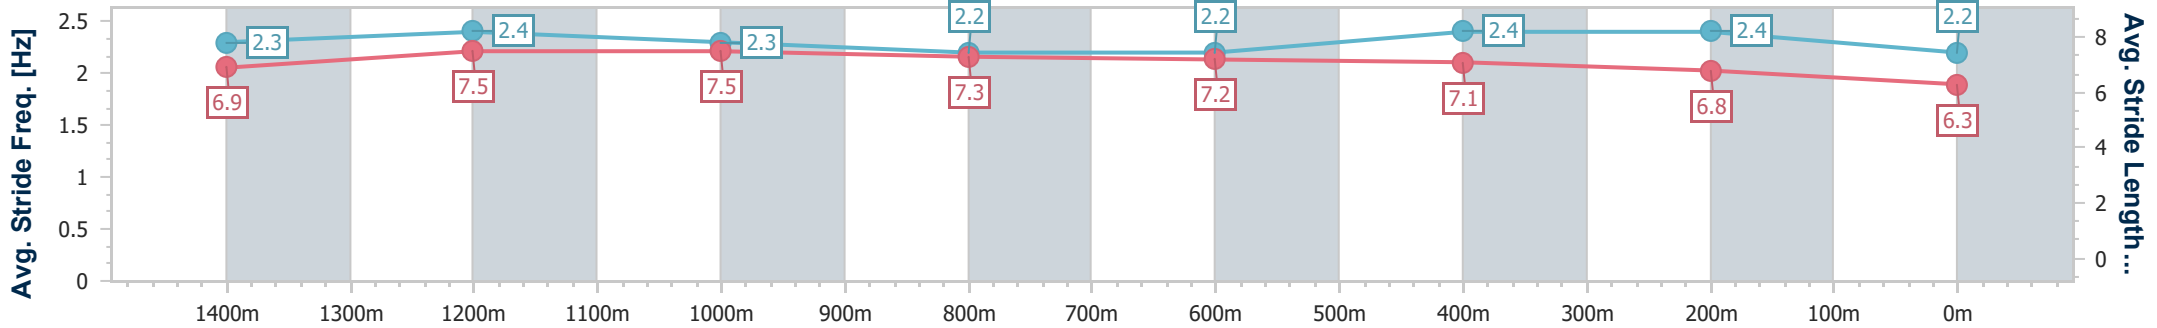

Sunshine Coast QLD Professional

Race 7: DOUBLE R GROUP WINX GUINEAS - GROUP 3 - 1600m

01 July 2023 - 16:02

Track Rating: Good 4, Weather: Fine, Rail Position: True

Section	Overall	1400m	1200m	1000m	800m	600m	400m	200m
Section Times	1:39.77 [15] (0:13.22)	1:26.55 [3] (0:10.94)	1:15.61 [1] (0:11.85)	1:03.76 [1] (0:12.39)	0:51.37 [1] (0:12.70)	0:38.67 [1] (0:12.02)	0:26.65 [1] (0:12.18)	0:14.47 [11] (0:14.47)
Average Speed [km/h]	54.5	66.1	61.1	58.4	57.0	60.1	59.1	49.8
Top Speed [km/h]	68.5	68.7	63.6	59.6	58.3	61.8	62.0	55.2
Avg. Dist. to Rail [m]	7.1	2.4	2.6	2.3	1.1	0.6	2.8	2.6
Avg. Stride Freq. [Hz]	2.3	2.4	2.3	2.2	2.2	2.4	2.4	2.2
Avg. Stride Length [m]	6.9	7.5	7.5	7.3	7.2	7.1	6.8	6.3

- [] Ranking at each section and finish
- .-.- No data available at this section
- NA No data available