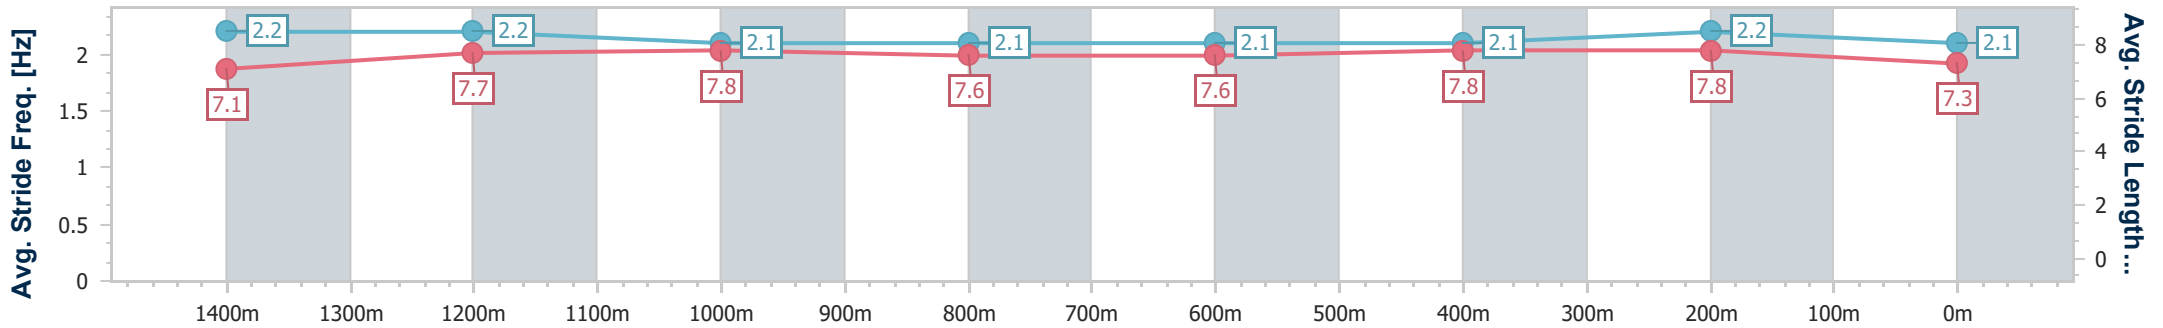

- [] Ranking at each section and finish
- .-.- No data available at this section
- NA No data available

Horse/Jockey Name	Whistling Spirit
Final Rank	14
Fastest Section Time (Section)	0:11.30 (1400m)
Top Speed [km/h] (Section)	66.2 (Overall)
Race State	Finished

Sunshine Coast QLD Professional

Race 7: DOUBLE R GROUP WINX GUINEAS - GROUP 3 - 1600m

01 July 2023 - 16:02

Track Rating: Good 4, Weather: Fine, Rail Position: True

Section	Overall	1400m	1200m	1000m	800m	600m	400m	200m
Section Times	1:38.47 [14] (0:13.38)	1:25.09 [7] (0:11.30)	1:13.79 [8] (0:11.93)	1:01.86 [7] (0:12.58)	0:49.28 [8] (0:12.69)	0:36.59 [9] (0:12.19)	0:24.40 [11] (0:11.58)	0:12.82 [14] (0:12.82)
Average Speed [km/h]	53.8	64.3	60.7	57.7	57.9	60.2	62.2	56.2
Top Speed [km/h]	66.2	65.7	62.5	58.4	59.6	61.5	63.1	61.1
Avg. Dist. to Rail [m]	8.7	4.1	4.0	3.7	3.3	3.4	6.3	7.6
Avg. Stride Freq. [Hz]	2.2	2.2	2.1	2.1	2.1	2.1	2.2	2.1
Avg. Stride Length [m]	7.1	7.7	7.8	7.6	7.6	7.8	7.8	7.3

- [] Ranking at each section and finish
- .-.- No data available at this section
- NA No data available

Horse/Jockey Name	Soothsayer
Final Rank	15
Fastest Section Time (Section)	0:10.94 (1400m)
Top Speed [km/h] (Section)	68.7 (1400m)
Race State	Finished