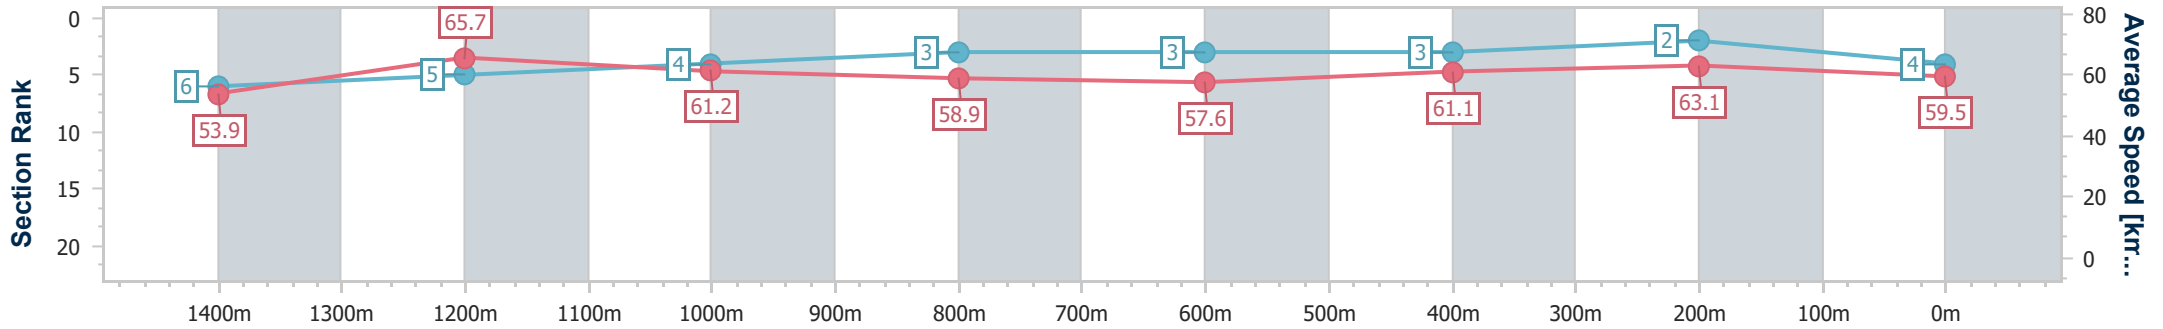

Sunshine Coast QLD Professional

Race 7: DOUBLE R GROUP WINX GUINEAS - GROUP 3 - 1600m

01 July 2023 - 16:02

Track Rating: Good 4, Weather: Fine, Rail Position: True

Section	Overall	1400m	1200m	1000m	800m	600m	400m	200m
Section Times	1:36.83 [4] (0:13.36)	1:23.47 [6] (0:11.10)	1:12.37 [5] (0:11.85)	1:00.52 [4] (0:12.32)	0:48.20 [3] (0:12.76)	0:35.44 [3] (0:11.92)	0:23.52 [3] (0:11.41)	0:12.11 [2] (0:12.11)
Average Speed [km/h]	53.9	65.7	61.2	58.9	57.6	61.1	63.1	59.5
Top Speed [km/h]	67.6	67.6	62.5	60.9	58.8	62.8	64.0	62.6
Avg. Dist. to Rail [m]	15.6	6.3	5.3	4.4	3.0	2.0	6.1	8.9
Avg. Stride Freq. [Hz]	2.4	2.4	2.3	2.2	2.2	2.2	2.3	2.2
Avg. Stride Length [m]	6.7	7.4	7.2	7.1	7.0	7.4	7.5	7.4