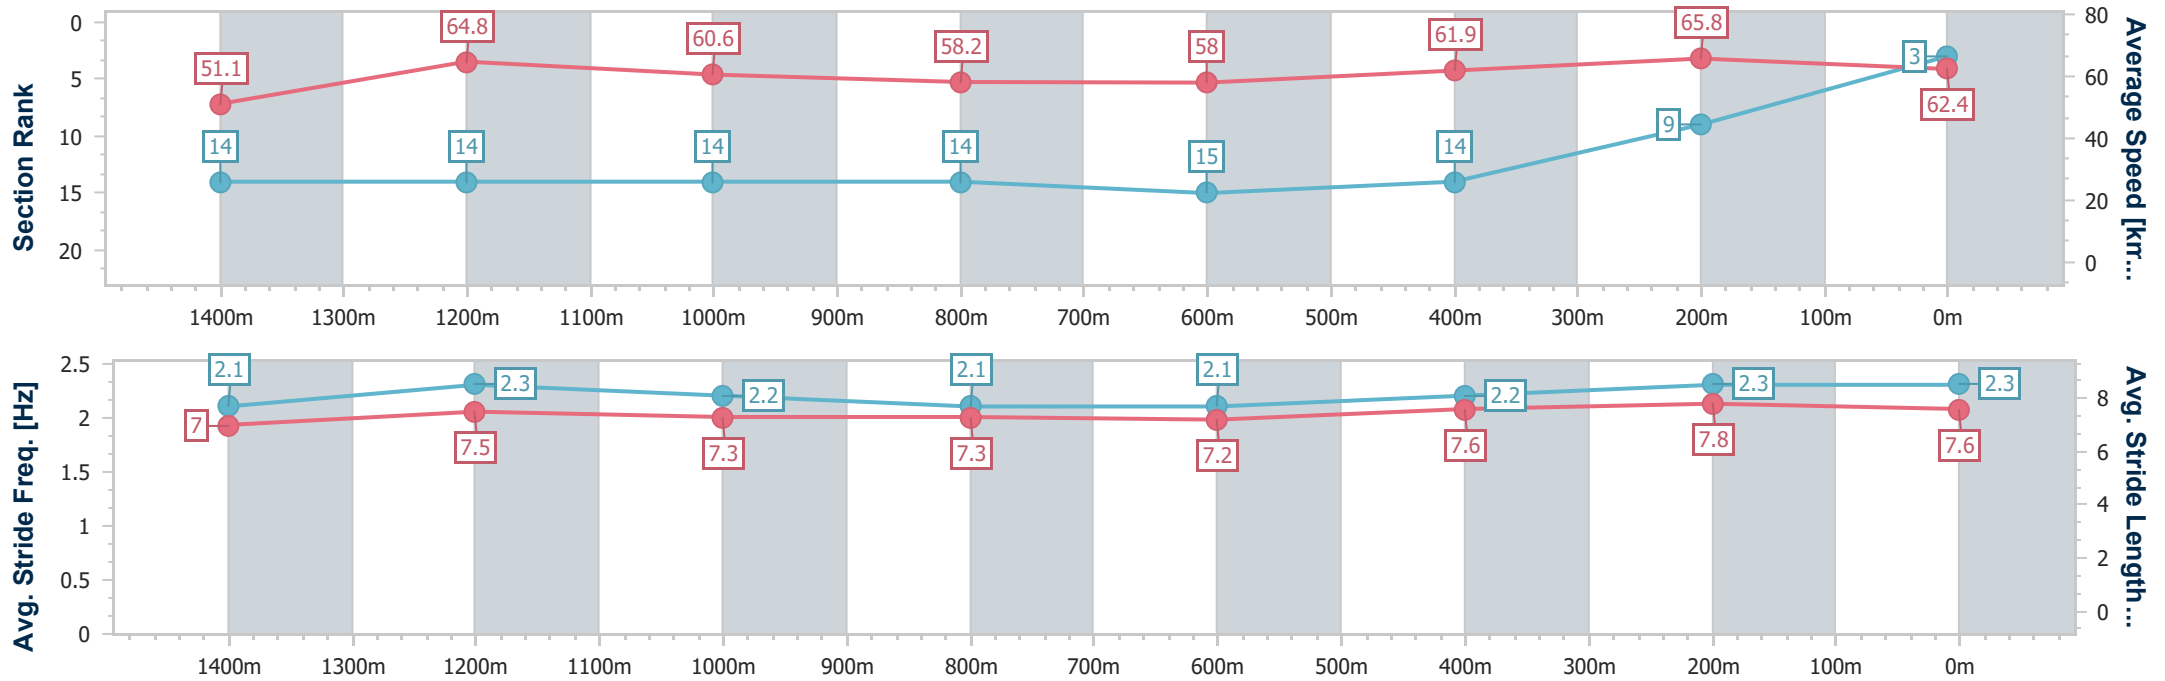

Sunshine Coast QLD Professional

Race 7: DOUBLE R GROUP WINX GUINEAS - GROUP 3 - 1600m

01 July 2023 - 16:02

Track Rating: Good 4, Weather: Fine, Rail Position: True

Section	Overall	1400m	1200m	1000m	800m	600m	400m	200m
Section Times	1:36.75 [3] (0:14.13)	1:22.62 [14] (0:11.16)	1:11.46 [14] (0:11.96)	0:59.50 [14] (0:12.48)	0:47.02 [14] (0:12.58)	0:34.44 [15] (0:11.94)	0:22.50 [14] (0:10.96)	0:11.54 [9]
Average Speed [km/h]	51.1	64.8	60.6	58.2	58.0	61.9	65.8	62.4
Top Speed [km/h]	64.3	65.5	63.5	58.8	59.1	65.1	66.5	65.3
Avg. Dist. to Rail [m]	12.2	3.5	3.6	3.3	2.6	4.3	8.2	10.6
Avg. Stride Freq. [Hz]	2.1	2.3	2.2	2.1	2.1	2.2	2.3	2.3
Avg. Stride Length [m]	7.0	7.5	7.3	7.3	7.2	7.6	7.8	7.6