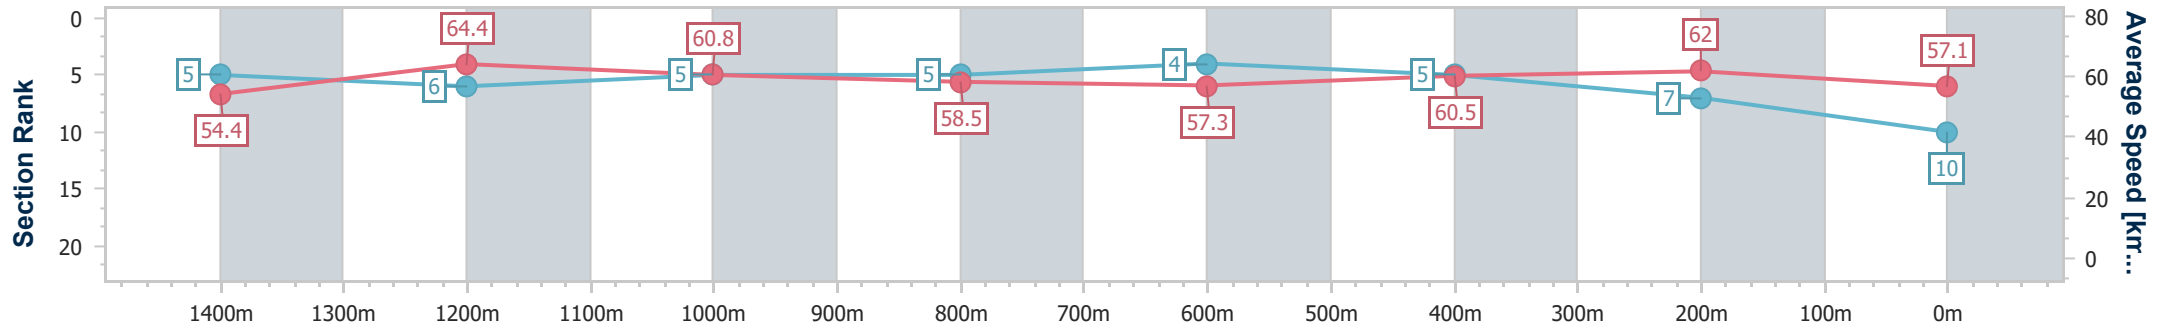

- [] Ranking at each section and finish
- .-.- No data available at this section
- NA No data available

Horse/Jockey Name	Stroll
Final Rank	10
Fastest Section Time (Section)	0:11.22 (1400m)
Top Speed [km/h] (Section)	68.8 (1400m)
Race State	Finished

Sunshine Coast QLD Professional

Race 7: DOUBLE R GROUP WINX GUINEAS - GROUP 3 - 1600m

01 July 2023 - 16:02

Track Rating: Good 4, Weather: Fine, Rail Position: True

Section	Overall	1400m	1200m	1000m	800m	600m	400m	200m
Section Times	1:37.68 [10] (0:13.27)	1:24.41 [5] (0:11.22)	1:13.19 [6] (0:11.87)	1:01.32 [5] (0:12.34)	0:48.98 [5] (0:12.73)	0:36.25 [4] (0:12.01)	0:24.24 [5] (0:11.62)	0:12.62 [7] (0:12.62)
Average Speed [km/h]	54.4	64.4	60.8	58.5	57.3	60.5	62.0	57.1
Top Speed [km/h]	66.2	68.8	62.6	59.2	58.2	62.6	63.7	59.4
Avg. Dist. to Rail [m]	10.0	2.8	1.8	1.7	2.0	1.6	2.1	3.6
Avg. Stride Freq. [Hz]	2.4	2.4	2.3	2.2	2.2	2.3	2.4	2.3
Avg. Stride Length [m]	6.9	7.5	7.4	7.2	7.2	7.3	7.2	7.0