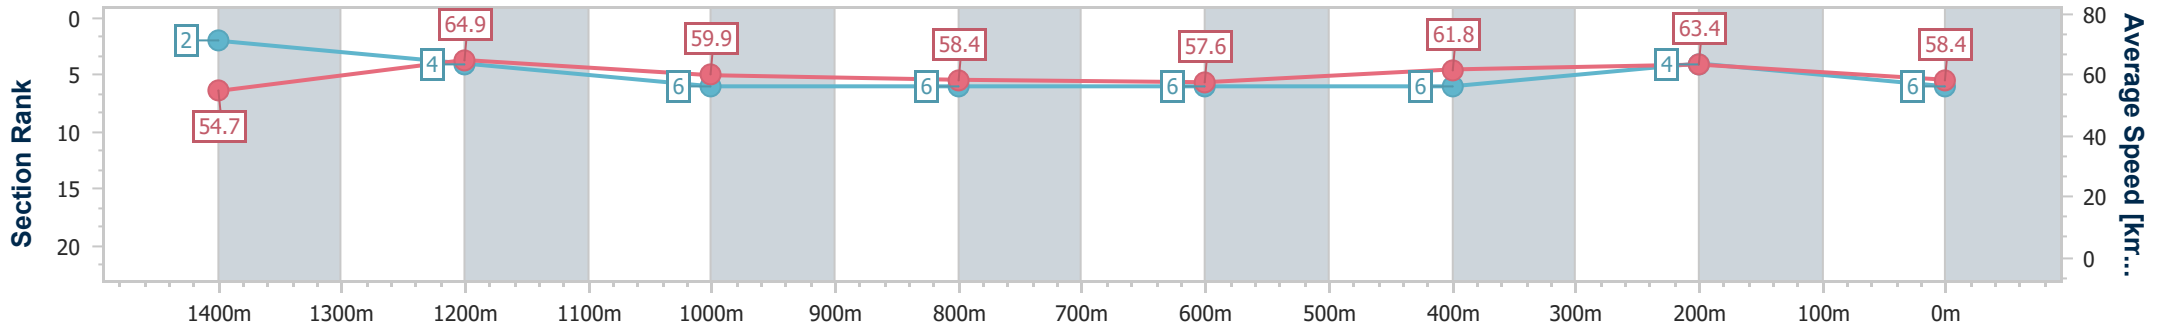

Sunshine Coast QLD Professional

Race 7: DOUBLE R GROUP WINX GUINEAS - GROUP 3 - 1600m

01 July 2023 - 16:02

Track Rating: Good 4, Weather: Fine, Rail Position: True

Section	Overall	1400m	1200m	1000m	800m	600m	400m	200m
Section Times	1:37.19 [6] (0:13.18)	1:24.01 [2] (0:11.20)	1:12.81 [4] (0:12.09)	1:00.72 [6] (0:12.46)	0:48.26 [6] (0:12.72)	0:35.54 [6] (0:11.84)	0:23.70 [6] (0:11.37)	0:12.33 [4] (0:12.33)
Average Speed [km/h]	54.7	64.9	59.9	58.4	57.6	61.8	63.4	58.4
Top Speed [km/h]	68.0	67.9	61.4	59.0	58.9	63.9	64.2	61.9
Avg. Dist. to Rail [m]	14.5	5.7	4.4	4.0	3.1	2.6	7.2	10.0
Avg. Stride Freq. [Hz]	2.4	2.4	2.3	2.3	2.2	2.3	2.4	2.3
Avg. Stride Length [m]	6.8	7.1	6.9	6.9	6.8	7.0	7.2	6.9