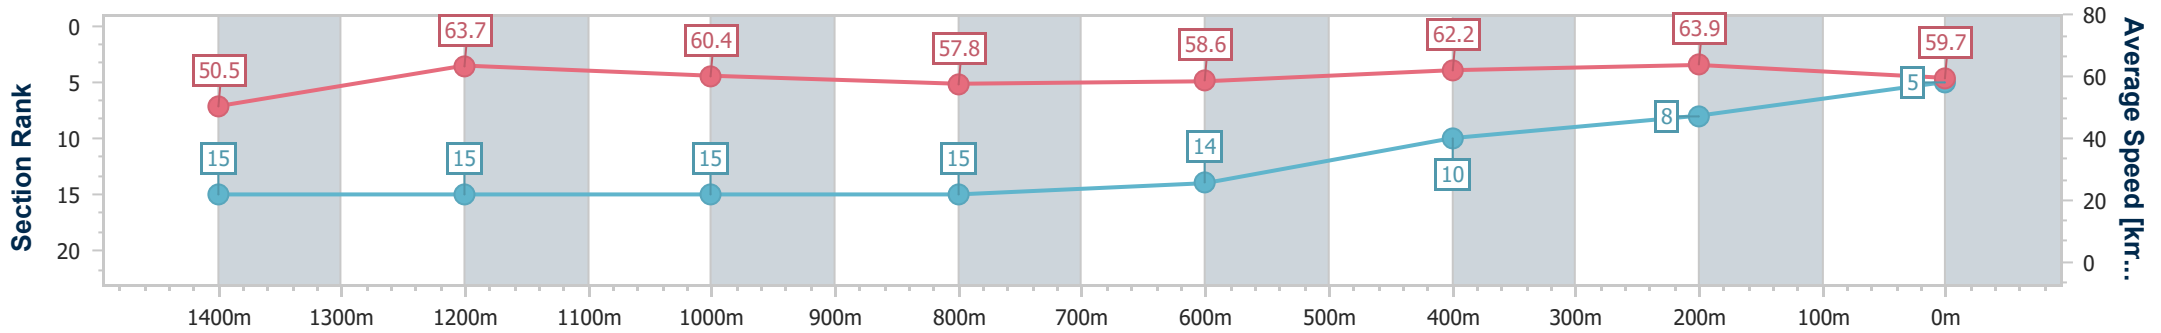

Sunshine Coast QLD Professional

Race 7: DOUBLE R GROUP WINX GUINEAS - GROUP 3 - 1600m

01 July 2023 - 16:02

Track Rating: Good 4, Weather: Fine, Rail Position: True

Section	Overall	1400m	1200m	1000m	800m	600m	400m	200m
Section Times	1:37.18 [5] (0:14.27)	1:22.91 [15] (0:11.33)	1:11.58 [15] (0:11.91)	0:59.67 [15] (0:12.47)	0:47.20 [15] (0:12.32)	0:34.88 [14] (0:11.56)	0:23.32 [10] (0:11.28)	0:12.04 [8]
Average Speed [km/h]	50.5	63.7	60.4	57.8	58.6	62.2	63.9	59.7
Top Speed [km/h]	63.7	64.9	64.0	58.8	59.1	65.6	64.9	62.9
Avg. Dist. to Rail [m]	7.0	0.6	1.0	1.1	0.2	0.4	4.1	4.1
Avg. Stride Freq. [Hz]	2.2	2.3	2.3	2.2	2.2	2.3	2.4	2.3
Avg. Stride Length [m]	6.7	7.5	7.4	7.3	7.2	7.4	7.5	7.1