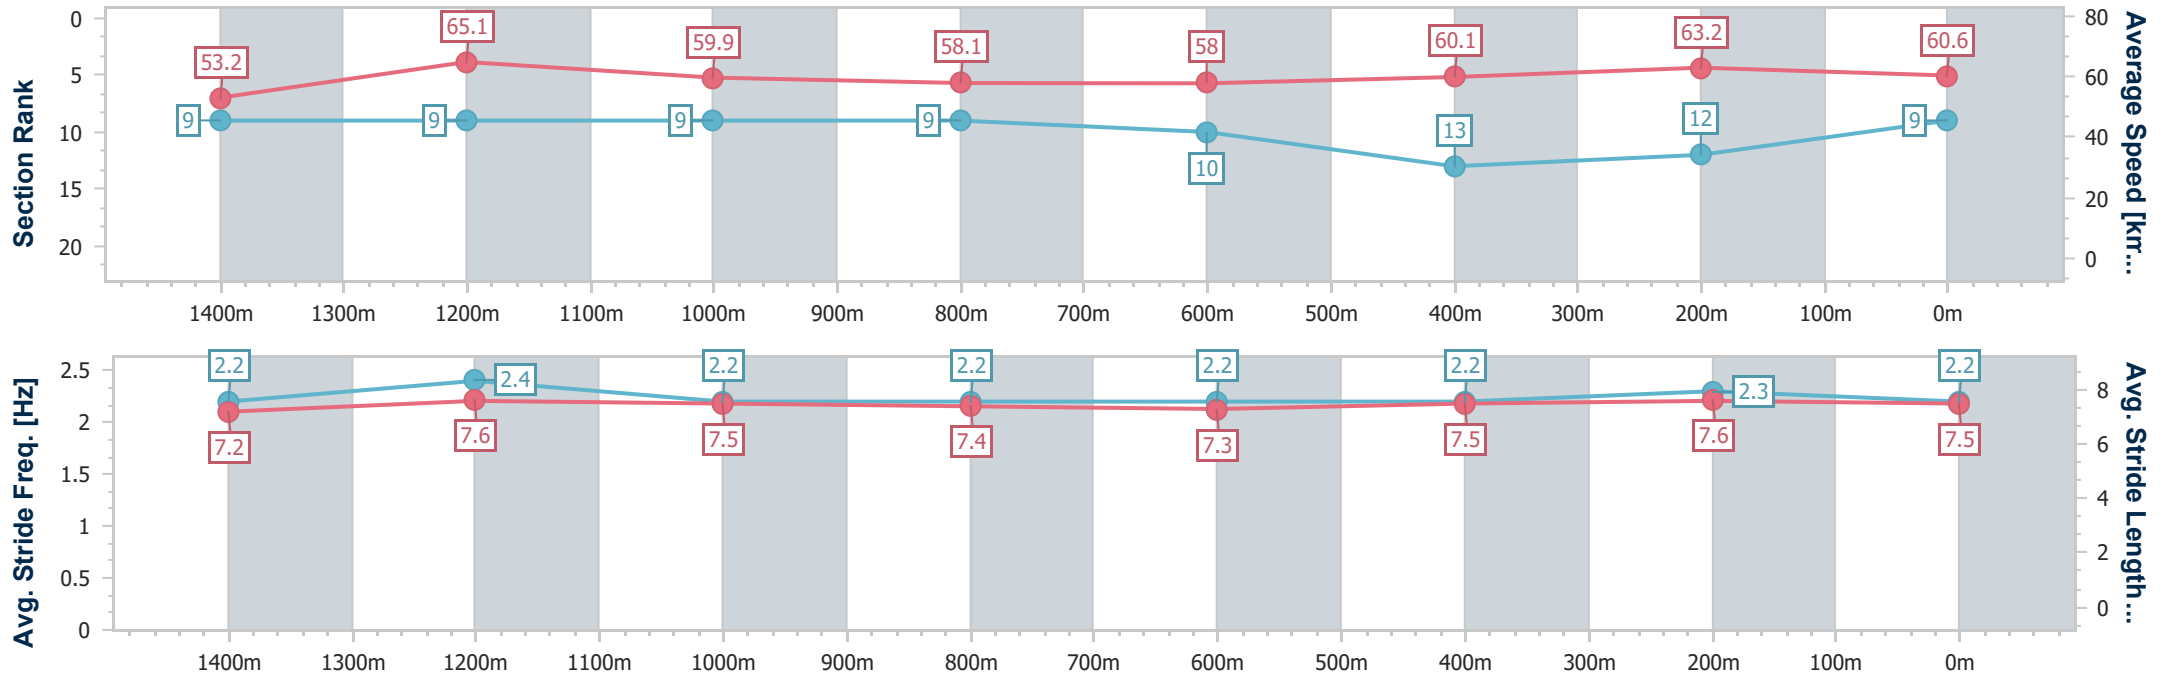

- [] Ranking at each section and finish
- .-.- No data available at this section
- NA No data available

Horse/Jockey Name	Red Top
Final Rank	9
Fastest Section Time (Section)	0:11.15 (1400m)
Top Speed [km/h] (Section)	68.7 (1400m)
Race State	Finished

Sunshine Coast QLD Professional

Race 7: DOUBLE R GROUP WINX GUINEAS - GROUP 3 - 1600m

01 July 2023 - 16:02

Track Rating: Good 4, Weather: Fine, Rail Position: True

Section	Overall	1400m	1200m	1000m	800m	600m	400m	200m
Section Times	1:37.52 [9] (0:13.56)	1:23.96 [9] (0:11.15)	1:12.81 [9] (0:12.10)	1:00.71 [9] (0:12.50)	0:48.21 [9] (0:12.66)	0:35.55 [10] (0:12.27)	0:23.28 [13] (0:11.39)	0:11.89 [12] (0:11.89)
Average Speed [km/h]	53.2	65.1	59.9	58.1	58.0	60.1	63.2	60.6
Top Speed [km/h]	68.2	68.7	62.9	59.1	58.4	62.5	64.0	62.6
Avg. Dist. to Rail [m]	12.2	4.5	4.0	4.0	3.5	3.7	6.9	8.0
Avg. Stride Freq. [Hz]	2.2	2.4	2.2	2.2	2.2	2.2	2.3	2.2
Avg. Stride Length [m]	7.2	7.6	7.5	7.4	7.3	7.5	7.6	7.5

- [] Ranking at each section and finish
- .-.- No data available at this section
- NA No data available

Horse/Jockey Name	Stroll
Final Rank	10
Fastest Section Time (Section)	0:11.22 (1400m)
Top Speed [km/h] (Section)	68.8 (1400m)
Race State	Finished