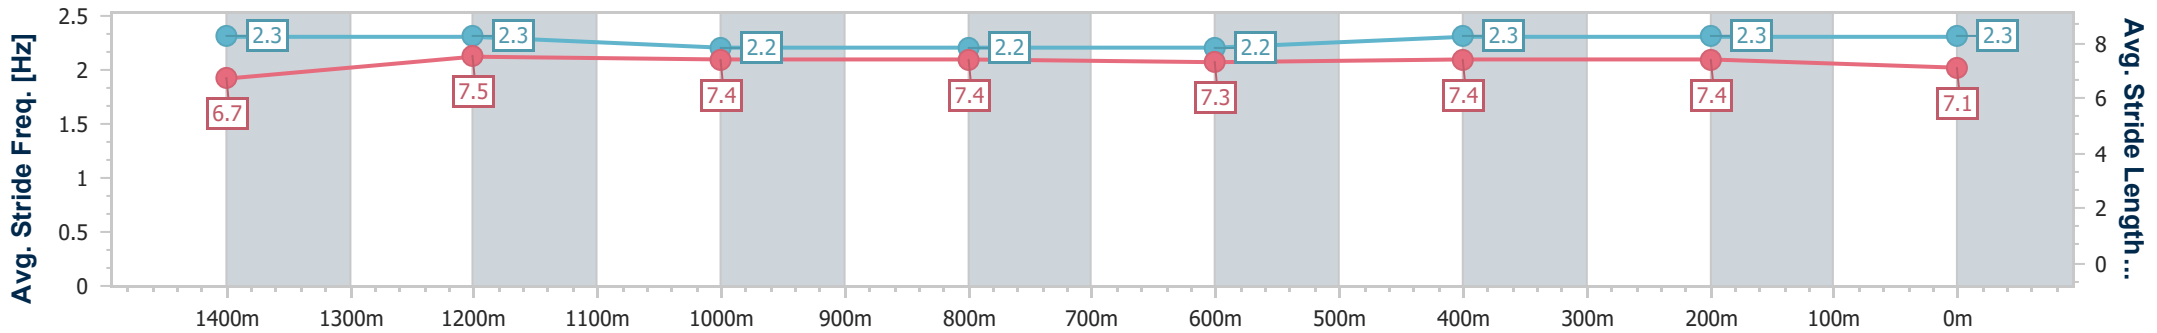

Sunshine Coast QLD Professional

Race 7: DOUBLE R GROUP WINX GUINEAS - GROUP 3 - 1600m

01 July 2023 - 16:02

Track Rating: Good 4, Weather: Fine, Rail Position: True

Section	Overall	1400m	1200m	1000m	800m	600m	400m	200m
Section Times	1:37.75 [11] (0:13.51)	1:24.24 [8] (0:11.17)	1:13.07 [7] (0:12.06)	1:01.01 [8] (0:12.43)	0:48.58 [7] (0:12.63)	0:35.95 [7] (0:11.90)	0:24.05 [8] (0:11.51)	0:12.54 [10] (0:12.54)
Average Speed [km/h]	53.1	64.9	59.8	58.2	57.5	60.6	62.6	57.4
Top Speed [km/h]	66.7	66.5	61.5	59.2	58.6	62.5	63.7	62.0
Avg. Dist. to Rail [m]	5.4	2.4	2.2	2.0	1.3	0.5	2.2	2.7
Avg. Stride Freq. [Hz]	2.3	2.3	2.2	2.2	2.2	2.3	2.3	2.3
Avg. Stride Length [m]	6.7	7.5	7.4	7.4	7.3	7.4	7.4	7.1

- [] Ranking at each section and finish
- .-.- No data available at this section
- NA No data available

Horse/Jockey Name	Set Ablaze
Final Rank	12
Fastest Section Time (Section)	0:11.24 (1400m)
Top Speed [km/h] (Section)	65.4 (1400m)
Race State	Finished