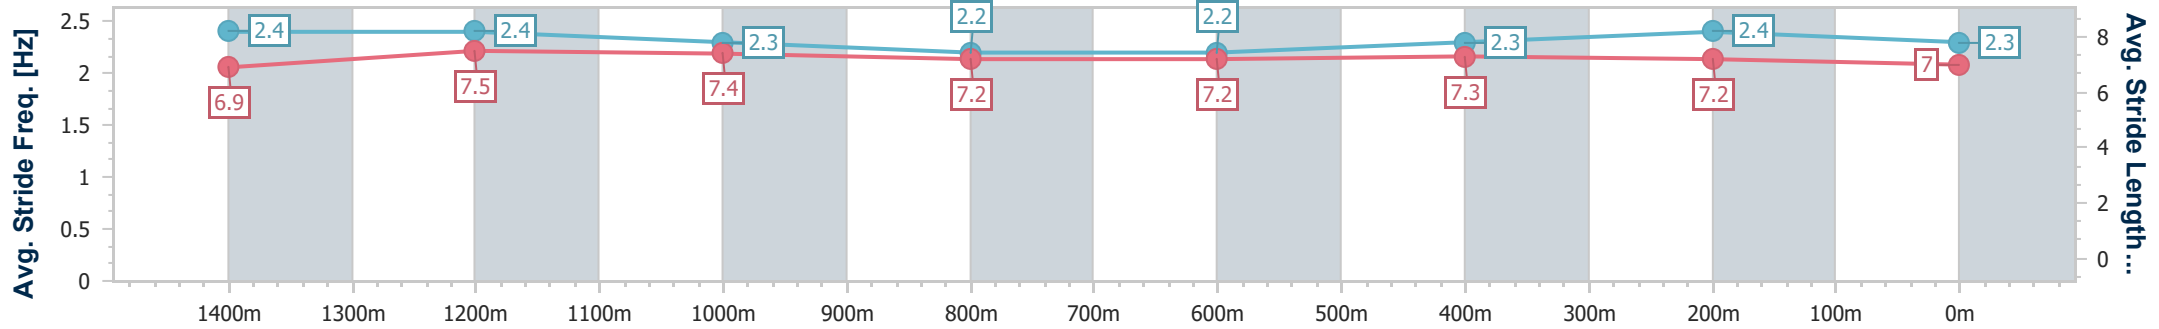

- [] Ranking at each section and finish
- .-.- No data available at this section
- NA No data available

Horse/Jockey Name	Stroll
Final Rank	10
Fastest Section Time (Section)	0:11.22 (1400m)
Top Speed [km/h] (Section)	68.8 (1400m)
Race State	Finished

Sunshine Coast QLD Professional

Race 7: DOUBLE R GROUP WINX GUINEAS - GROUP 3 - 1600m

01 July 2023 - 16:02

Track Rating: Good 4, Weather: Fine, Rail Position: True

Section	Overall	1400m	1200m	1000m	800m	600m	400m	200m
Section Times	1:37.68 [10] (0:13.27)	1:24.41 [5] (0:11.22)	1:13.19 [6] (0:11.87)	1:01.32 [5] (0:12.34)	0:48.98 [5] (0:12.73)	0:36.25 [4] (0:12.01)	0:24.24 [5] (0:11.62)	0:12.62 [7] (0:12.62)
Average Speed [km/h]	54.4	64.4	60.8	58.5	57.3	60.5	62.0	57.1
Top Speed [km/h]	66.2	68.8	62.6	59.2	58.2	62.6	63.7	59.4
Avg. Dist. to Rail [m]	10.0	2.8	1.8	1.7	2.0	1.6	2.1	3.6
Avg. Stride Freq. [Hz]	2.4	2.4	2.3	2.2	2.2	2.3	2.4	2.3
Avg. Stride Length [m]	6.9	7.5	7.4	7.2	7.2	7.3	7.2	7.0