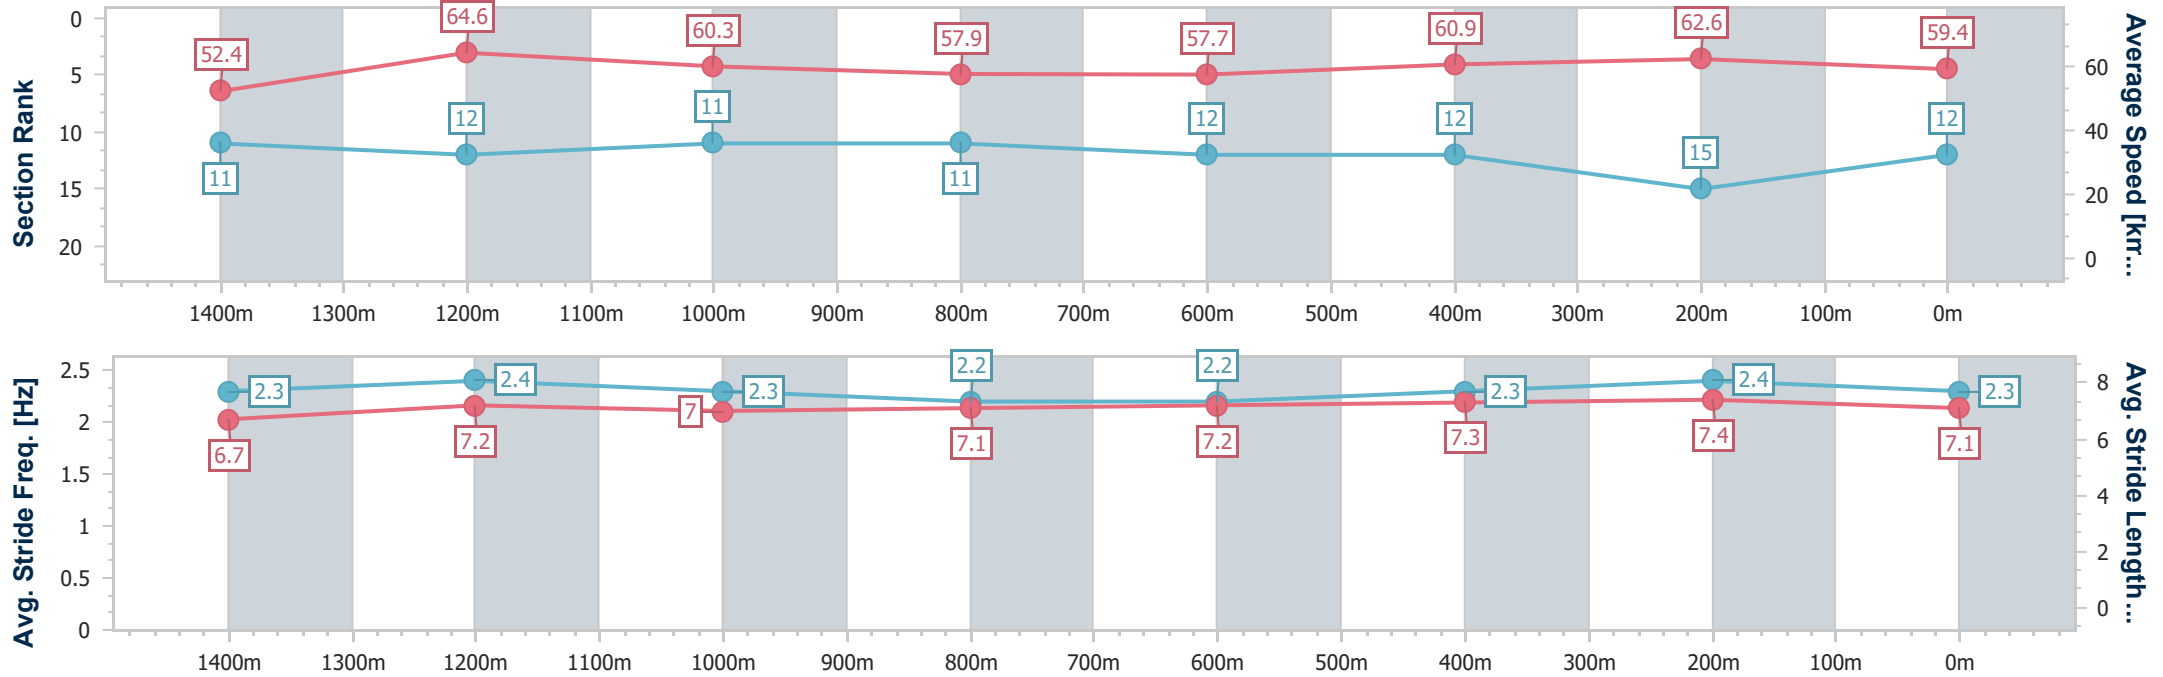

- [] Ranking at each section and finish
- .-.- No data available at this section
- NA No data available

Horse/Jockey Name	Set Ablaze
Final Rank	12
Fastest Section Time (Section)	0:11.24 (1400m)
Top Speed [km/h] (Section)	65.4 (1400m)
Race State	Finished

Sunshine Coast QLD Professional

Race 7: DOUBLE R GROUP WINX GUINEAS - GROUP 3 - 1600m

01 July 2023 - 16:02

Track Rating: Good 4, Weather: Fine, Rail Position: True

Section	Overall	1400m	1200m	1000m	800m	600m	400m	200m
Section Times	1:37.80 [12] (0:13.72)	1:24.08 [11] (0:11.24)	1:12.84 [12] (0:12.00)	1:00.84 [11] (0:12.54)	0:48.30 [11] (0:12.65)	0:35.65 [12] (0:12.00)	0:23.65 [12] (0:11.51)	0:12.14 [15] (0:12.14)
Average Speed [km/h]	52.4	64.6	60.3	57.9	57.7	60.9	62.6	59.4
Top Speed [km/h]	65.2	65.4	62.7	58.6	58.4	62.4	63.3	61.8
Avg. Dist. to Rail [m]	6.6	3.3	3.4	3.1	2.5	2.4	5.6	6.8
Avg. Stride Freq. [Hz]	2.3	2.4	2.3	2.2	2.2	2.3	2.4	2.3
Avg. Stride Length [m]	6.7	7.2	7.0	7.1	7.2	7.3	7.4	7.1

- [] Ranking at each section and finish
- .-.- No data available at this section
- NA No data available

Horse/Jockey Name	Chairman
Final Rank	13
Fastest Section Time (Section)	0:11.28 (400m)
Top Speed [km/h] (Section)	68.1 (Overall)
Race State	Finished