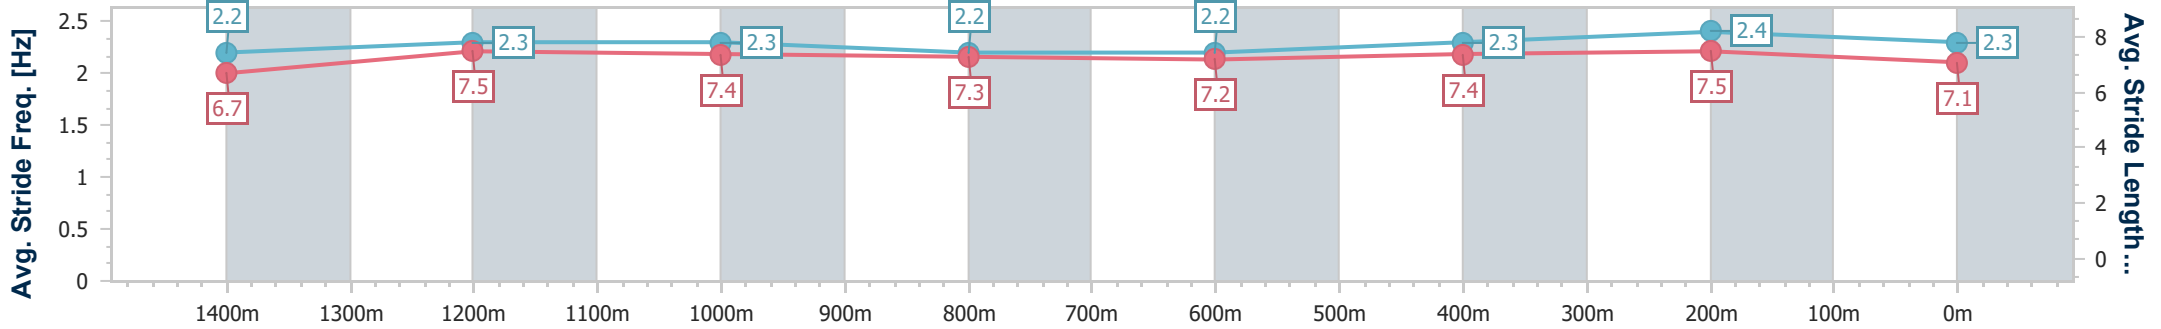

Sunshine Coast QLD Professional

Race 7: DOUBLE R GROUP WINX GUINEAS - GROUP 3 - 1600m

01 July 2023 - 16:02

Track Rating: Good 4, Weather: Fine, Rail Position: True

Section	Overall	1400m	1200m	1000m	800m	600m	400m	200m
Section Times	1:37.18 [5] (0:14.27)	1:22.91 [15] (0:11.33)	1:11.58 [15] (0:11.91)	0:59.67 [15] (0:12.47)	0:47.20 [15] (0:12.32)	0:34.88 [14] (0:11.56)	0:23.32 [10] (0:11.28)	0:12.04 [8]
Average Speed [km/h]	50.5	63.7	60.4	57.8	58.6	62.2	63.9	59.7
Top Speed [km/h]	63.7	64.9	64.0	58.8	59.1	65.6	64.9	62.9
Avg. Dist. to Rail [m]	7.0	0.6	1.0	1.1	0.2	0.4	4.1	4.1
Avg. Stride Freq. [Hz]	2.2	2.3	2.3	2.2	2.2	2.3	2.4	2.3
Avg. Stride Length [m]	6.7	7.5	7.4	7.3	7.2	7.4	7.5	7.1