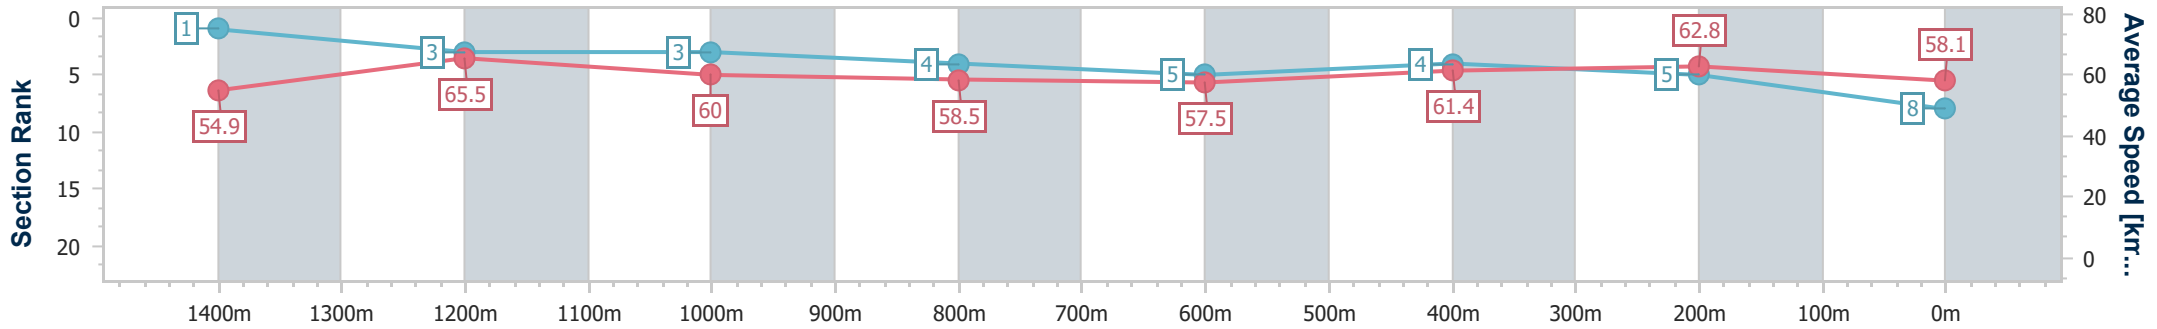

Sunshine Coast QLD Professional

Race 7: DOUBLE R GROUP WINX GUINEAS - GROUP 3 - 1600m

01 July 2023 - 16:02

Track Rating: Good 4, Weather: Fine, Rail Position: True

Section	Overall	1400m	1200m	1000m	800m	600m	400m	200m
Section Times	1:37.26 [8] (0:13.13)	1:24.13 [1] (0:11.08)	1:13.05 [3] (0:12.07)	1:00.98 [3] (0:12.39)	0:48.59 [4] (0:12.80)	0:35.79 [5] (0:11.93)	0:23.86 [4] (0:11.47)	0:12.39 [5] (0:12.39)
Average Speed [km/h]	54.9	65.5	60.0	58.5	57.5	61.4	62.8	58.1
Top Speed [km/h]	68.1	67.6	62.1	59.3	59.9	63.0	63.5	61.3
Avg. Dist. to Rail [m]	11.6	4.3	4.0	3.0	3.8	2.8	4.7	7.7
Avg. Stride Freq. [Hz]	2.4	2.3	2.2	2.2	2.2	2.2	2.3	2.2
Avg. Stride Length [m]	7.0	7.7	7.5	7.4	7.4	7.6	7.5	7.2

- [] Ranking at each section and finish
- .-.- No data available at this section
- NA No data available

Horse/Jockey Name	Red Top
Final Rank	9
Fastest Section Time (Section)	0:11.15 (1400m)
Top Speed [km/h] (Section)	68.7 (1400m)
Race State	Finished