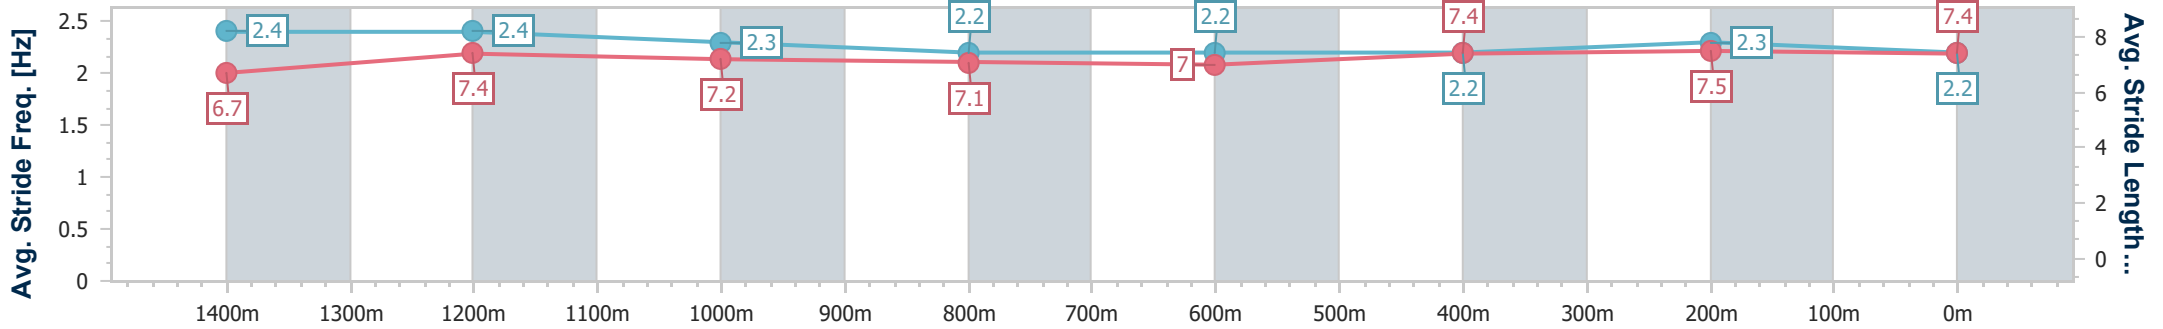

Sunshine Coast QLD Professional

Race 7: DOUBLE R GROUP WINX GUINEAS - GROUP 3 - 1600m

01 July 2023 - 16:02

Track Rating: Good 4, Weather: Fine, Rail Position: True

Section	Overall	1400m	1200m	1000m	800m	600m	400m	200m
Section Times	1:36.83 [4] (0:13.36)	1:23.47 [6] (0:11.10)	1:12.37 [5] (0:11.85)	1:00.52 [4] (0:12.32)	0:48.20 [3] (0:12.76)	0:35.44 [3] (0:11.92)	0:23.52 [3] (0:11.41)	0:12.11 [2] (0:12.11)
Average Speed [km/h]	53.9	65.7	61.2	58.9	57.6	61.1	63.1	59.5
Top Speed [km/h]	67.6	67.6	62.5	60.9	58.8	62.8	64.0	62.6
Avg. Dist. to Rail [m]	15.6	6.3	5.3	4.4	3.0	2.0	6.1	8.9
Avg. Stride Freq. [Hz]	2.4	2.4	2.3	2.2	2.2	2.2	2.3	2.2
Avg. Stride Length [m]	6.7	7.4	7.2	7.1	7.0	7.4	7.5	7.4