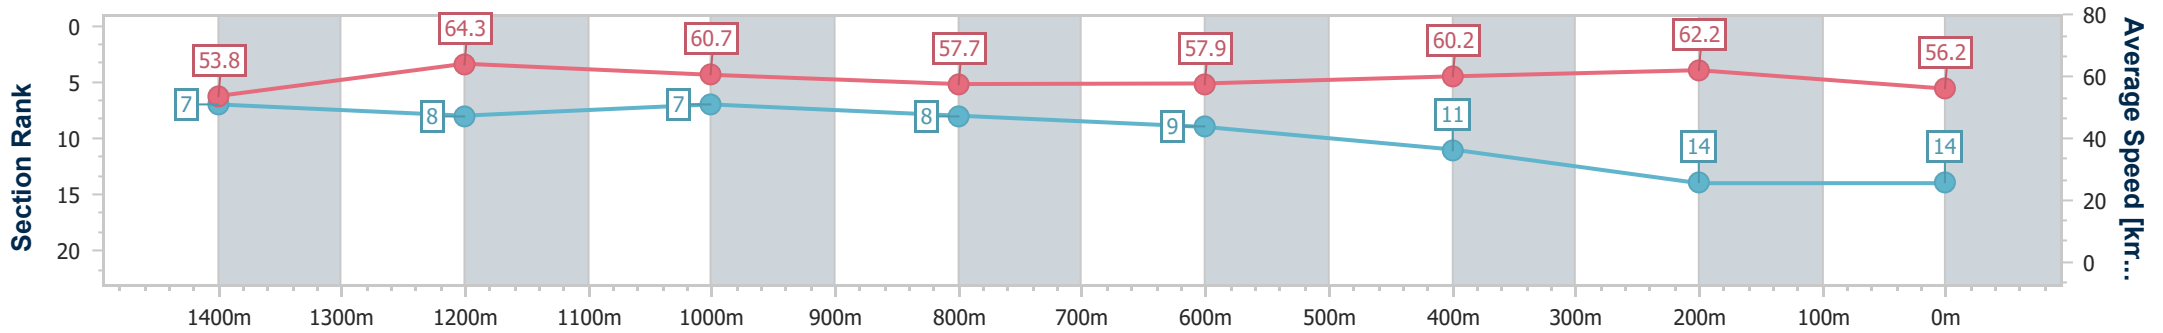

- [] Ranking at each section and finish
- .-.- No data available at this section
- NA No data available

Horse/Jockey Name	Whistling Spirit
Final Rank	14
Fastest Section Time (Section)	0:11.30 (1400m)
Top Speed [km/h] (Section)	66.2 (Overall)
Race State	Finished

Sunshine Coast QLD Professional

Race 7: DOUBLE R GROUP WINX GUINEAS - GROUP 3 - 1600m

01 July 2023 - 16:02

Track Rating: Good 4, Weather: Fine, Rail Position: True

Section	Overall	1400m	1200m	1000m	800m	600m	400m	200m
Section Times	1:38.47 [14] (0:13.38)	1:25.09 [7] (0:11.30)	1:13.79 [8] (0:11.93)	1:01.86 [7] (0:12.58)	0:49.28 [8] (0:12.69)	0:36.59 [9] (0:12.19)	0:24.40 [11] (0:11.58)	0:12.82 [14] (0:12.82)
Average Speed [km/h]	53.8	64.3	60.7	57.7	57.9	60.2	62.2	56.2
Top Speed [km/h]	66.2	65.7	62.5	58.4	59.6	61.5	63.1	61.1
Avg. Dist. to Rail [m]	8.7	4.1	4.0	3.7	3.3	3.4	6.3	7.6
Avg. Stride Freq. [Hz]	2.2	2.2	2.1	2.1	2.1	2.1	2.2	2.1
Avg. Stride Length [m]	7.1	7.7	7.8	7.6	7.6	7.8	7.8	7.3

- [] Ranking at each section and finish
- .-.- No data available at this section
- NA No data available

Horse/Jockey Name	Soothsayer
Final Rank	15
Fastest Section Time (Section)	0:10.94 (1400m)
Top Speed [km/h] (Section)	68.7 (1400m)
Race State	Finished