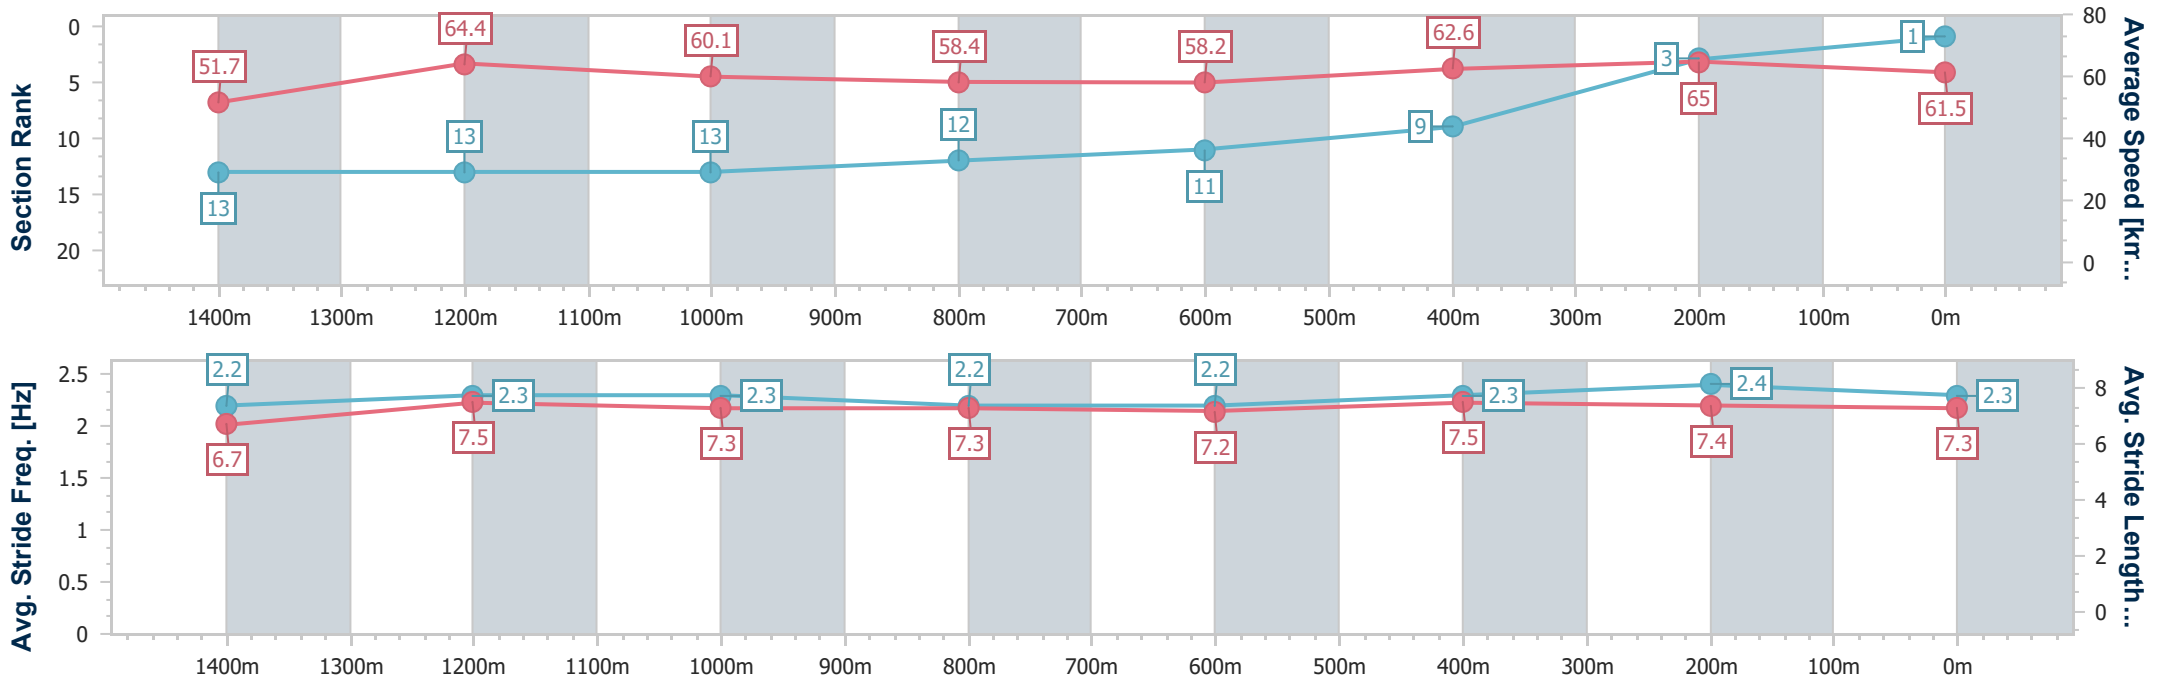

Sunshine Coast QLD Professional

Race 7: DOUBLE R GROUP WINX GUINEAS - GROUP 3 - 1600m

01 July 2023 - 16:02

Track Rating: Good 4, Weather: Fine, Rail Position: True

Section	Overall	1400m	1200m	1000m	800m	600m	400m	200m
Section Times	1:36.48 [1] (0:13.93)	1:22.55 [13] (0:11.23)	1:11.32 [13] (0:12.02)	0:59.30 [13] (0:12.38)	0:46.92 [12] (0:12.46)	0:34.46 [11] (0:11.68)	0:22.78 [9] (0:11.07)	0:11.71 [3] (0:11.71)
Average Speed [km/h]	51.7	64.4	60.1	58.4	58.2	62.6	65.0	61.5
Top Speed [km/h]	64.8	64.9	63.2	58.9	58.9	65.2	65.9	65.7
Avg. Dist. to Rail [m]	7.6	2.4	1.8	1.6	1.3	2.5	8.6	9.8
Avg. Stride Freq. [Hz]	2.2	2.3	2.3	2.2	2.2	2.3	2.4	2.3
Avg. Stride Length [m]	6.7	7.5	7.3	7.3	7.2	7.5	7.4	7.3

- [] Ranking at each section and finish
- .-.- No data available at this section
- NA No data available

Horse/Jockey Name	Fashion Legend
Final Rank	2
Fastest Section Time (Section)	0:10.97 (1400m)
Top Speed [km/h] (Section)	68.8 (1400m)
Race State	Finished