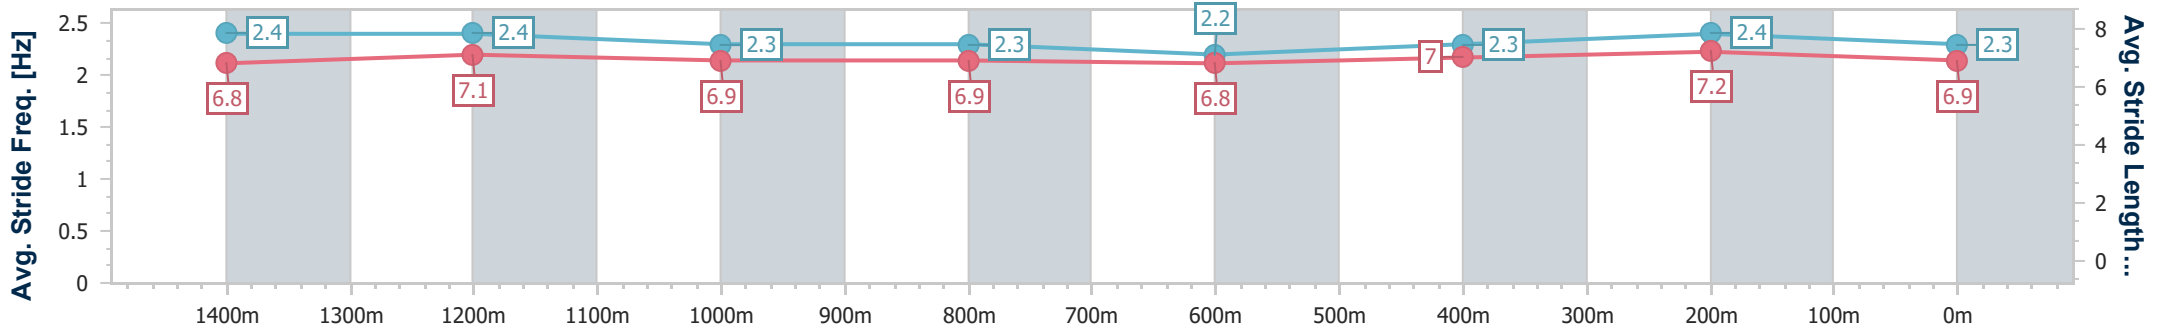

Sunshine Coast QLD Professional

Race 7: DOUBLE R GROUP WINX GUINEAS - GROUP 3 - 1600m

01 July 2023 - 16:02

Track Rating: Good 4, Weather: Fine, Rail Position: True

Section	Overall	1400m	1200m	1000m	800m	600m	400m	200m
Section Times	1:37.19 [6] (0:13.18)	1:24.01 [2] (0:11.20)	1:12.81 [4] (0:12.09)	1:00.72 [6] (0:12.46)	0:48.26 [6] (0:12.72)	0:35.54 [6] (0:11.84)	0:23.70 [6] (0:11.37)	0:12.33 [4] (0:12.33)
Average Speed [km/h]	54.7	64.9	59.9	58.4	57.6	61.8	63.4	58.4
Top Speed [km/h]	68.0	67.9	61.4	59.0	58.9	63.9	64.2	61.9
Avg. Dist. to Rail [m]	14.5	5.7	4.4	4.0	3.1	2.6	7.2	10.0
Avg. Stride Freq. [Hz]	2.4	2.4	2.3	2.3	2.2	2.3	2.4	2.3
Avg. Stride Length [m]	6.8	7.1	6.9	6.9	6.8	7.0	7.2	6.9