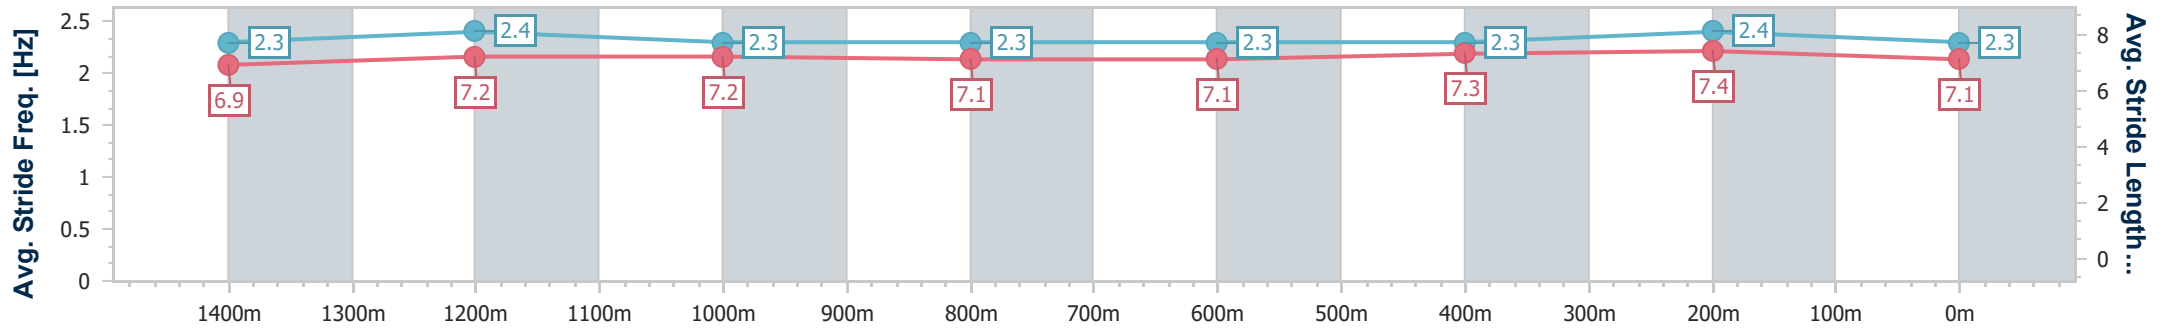

- [] Ranking at each section and finish
- .-.- No data available at this section
- NA No data available

Horse/Jockey Name	Chairman
Final Rank	13
Fastest Section Time (Section)	0:11.28 (400m)
Top Speed [km/h] (Section)	68.1 (Overall)
Race State	Finished

Sunshine Coast QLD Professional

Race 7: DOUBLE R GROUP WINX GUINEAS - GROUP 3 - 1600m

01 July 2023 - 16:02

Track Rating: Good 4, Weather: Fine, Rail Position: True

Section	Overall	1400m	1200m	1000m	800m	600m	400m	200m
Section Times	1:37.89 [13] (0:13.57)	1:24.32 [10] (0:11.33)	1:12.99 [11] (0:12.14)	1:00.85 [12] (0:12.54)	0:48.31 [13] (0:12.60)	0:35.71 [13] (0:12.19)	0:23.52 [15] (0:11.28)	0:12.24 [13] (0:12.24)
Average Speed [km/h]	53.1	64.2	59.7	57.8	58.4	60.3	63.9	58.8
Top Speed [km/h]	68.1	66.3	62.2	59.5	59.6	63.1	65.5	62.6
Avg. Dist. to Rail [m]	10.6	4.4	4.1	3.6	3.5	3.5	3.9	5.2
Avg. Stride Freq. [Hz]	2.3	2.4	2.3	2.3	2.3	2.3	2.4	2.3
Avg. Stride Length [m]	6.9	7.2	7.2	7.1	7.1	7.3	7.4	7.1

- [] Ranking at each section and finish
- .-.- No data available at this section
- NA No data available

Horse/Jockey Name	Whistling Spirit
Final Rank	14
Fastest Section Time (Section)	0:11.30 (1400m)
Top Speed [km/h] (Section)	66.2 (Overall)
Race State	Finished