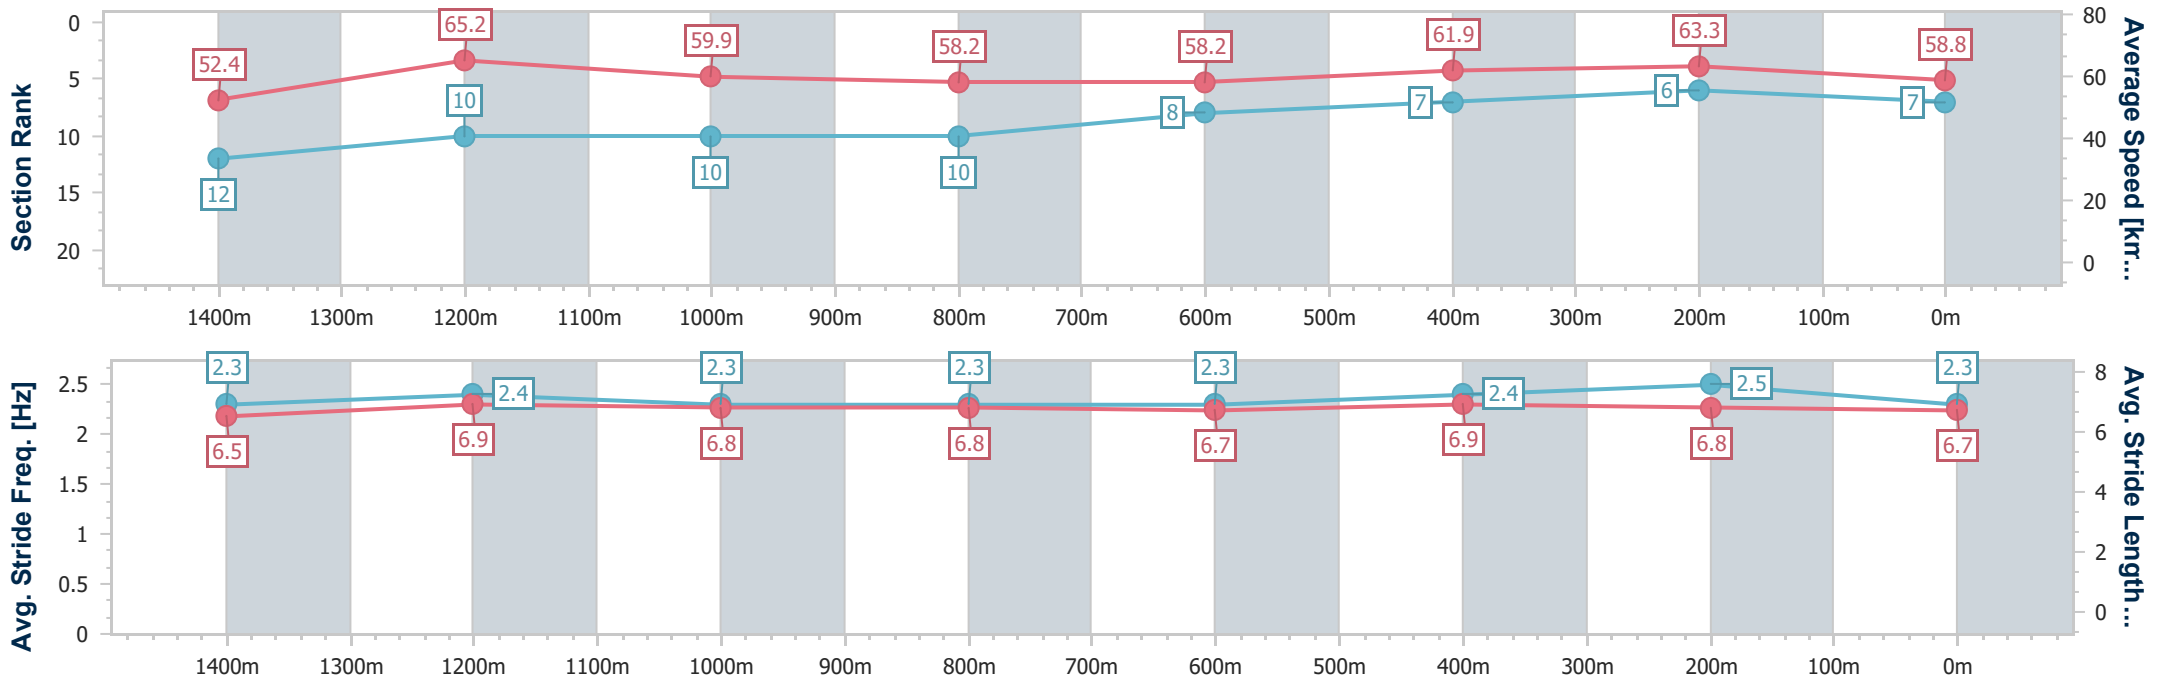

Sunshine Coast QLD Professional

Race 7: DOUBLE R GROUP WINX GUINEAS - GROUP 3 - 1600m

01 July 2023 - 16:02

Track Rating: Good 4, Weather: Fine, Rail Position: True

Section	Overall	1400m	1200m	1000m	800m	600m	400m	200m
Section Times	1:37.21 [7] (0:13.75)	1:23.46 [12] (0:11.10)	1:12.36 [10] (0:12.07)	1:00.29 [10] (0:12.41)	0:47.88 [10] (0:12.54)	0:35.34 [8] (0:11.73)	0:23.61 [7] (0:11.37)	0:12.24 [6] (0:12.24)
Average Speed [km/h]	52.4	65.2	59.9	58.2	58.2	61.9	63.3	58.8
Top Speed [km/h]	67.3	67.2	63.2	58.7	59.2	63.3	64.3	61.7
Avg. Dist. to Rail [m]	6.3	2.5	2.9	2.2	1.8	1.5	5.1	7.6
Avg. Stride Freq. [Hz]	2.3	2.4	2.3	2.3	2.3	2.4	2.5	2.3
Avg. Stride Length [m]	6.5	6.9	6.8	6.8	6.7	6.9	6.8	6.7