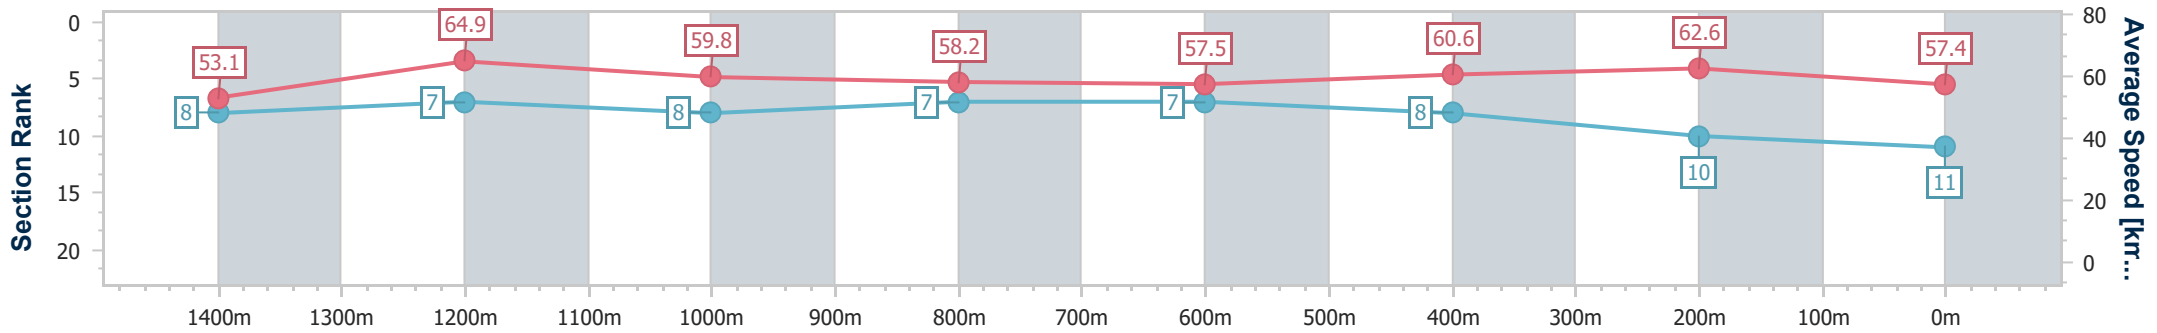

Sunshine Coast QLD Professional

Race 7: DOUBLE R GROUP WINX GUINEAS - GROUP 3 - 1600m

01 July 2023 - 16:02

Track Rating: Good 4, Weather: Fine, Rail Position: True

Section	Overall	1400m	1200m	1000m	800m	600m	400m	200m
Section Times	1:37.75 [11] (0:13.51)	1:24.24 [8] (0:11.17)	1:13.07 [7] (0:12.06)	1:01.01 [8] (0:12.43)	0:48.58 [7] (0:12.63)	0:35.95 [7] (0:11.90)	0:24.05 [8] (0:11.51)	0:12.54 [10] (0:12.54)
Average Speed [km/h]	53.1	64.9	59.8	58.2	57.5	60.6	62.6	57.4
Top Speed [km/h]	66.7	66.5	61.5	59.2	58.6	62.5	63.7	62.0
Avg. Dist. to Rail [m]	5.4	2.4	2.2	2.0	1.3	0.5	2.2	2.7
Avg. Stride Freq. [Hz]	2.3	2.3	2.2	2.2	2.2	2.3	2.3	2.3
Avg. Stride Length [m]	6.7	7.5	7.4	7.4	7.3	7.4	7.4	7.1

- [] Ranking at each section and finish
- .-.- No data available at this section
- NA No data available

Horse/Jockey Name	Set Ablaze
Final Rank	12
Fastest Section Time (Section)	0:11.24 (1400m)
Top Speed [km/h] (Section)	65.4 (1400m)
Race State	Finished