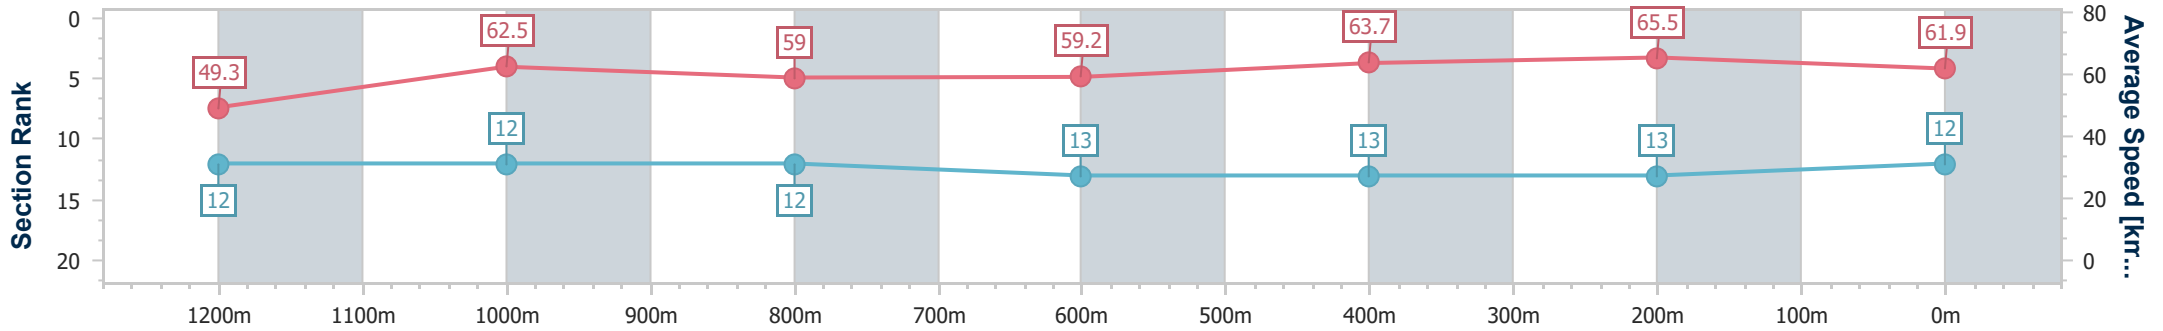

Sunshine Coast QLD Professional
 Race 8: TAB GLASSHOUSE HANDICAP - LISTED - 1400m
 01 July 2023 - 16:49
 Track Rating: Good 4, Weather: Fine, Rail Position: True

Section	Overall	1200m	1000m	800m	600m	400m	200m
Section Times	1:25.02 [11] (0:13.76)	1:11.26 [4] (0:11.53)	0:59.73 [5] (0:12.27)	0:47.46 [4] (0:12.52)	0:34.94 [4] (0:11.70)	0:23.24 [4] (0:11.08)	0:12.16 [5] (0:12.16)
Average Speed [km/h]	52.4	62.5	59.1	58.5	62.6	65.0	59.2
Top Speed [km/h]	63.8	63.5	61.3	60.4	65.3	65.8	63.0
Avg. Dist. to Rail [m]	15.2	5.3	4.3	3.1	2.8	5.6	6.2
Avg. Stride Freq. [Hz]	2.2	2.2	2.1	2.1	2.2	2.2	2.1
Avg. Stride Length [m]	6.9	7.6	7.5	7.6	7.8	8.0	7.6

- [] Ranking at each section and finish
- .-.- No data available at this section
- NA No data available

Horse/Jockey Name	Legal Esprit
Final Rank	12
Fastest Section Time (Section)	0:11.01 (400m)
Top Speed [km/h] (Section)	66.8 (400m)
Race State	Finished

Sunshine Coast QLD Professional
 Race 8: TAB GLASSHOUSE HANDICAP - LISTED - 1400m
 01 July 2023 - 16:49
 Track Rating: Good 4, Weather: Fine, Rail Position: True

Section	Overall	1200m	1000m	800m	600m	400m	200m
Section Times	1:25.02 [12] (0:14.65)	1:10.37 [12] (0:11.50)	0:58.87 [12] (0:12.34)	0:46.53 [12] (0:12.38)	0:34.15 [13] (0:11.49)	0:22.66 [13] (0:11.01)	0:11.65 [13] (0:11.65)
Average Speed [km/h]	49.3	62.5	59.0	59.2	63.7	65.5	61.9
Top Speed [km/h]	61.6	66.1	62.0	60.7	65.6	66.8	63.9
Avg. Dist. to Rail [m]	12.3	4.6	4.2	3.2	2.6	6.4	8.5
Avg. Stride Freq. [Hz]	2.2	2.3	2.3	2.3	2.3	2.4	2.3
Avg. Stride Length [m]	6.6	7.5	7.3	7.3	7.6	7.6	7.4