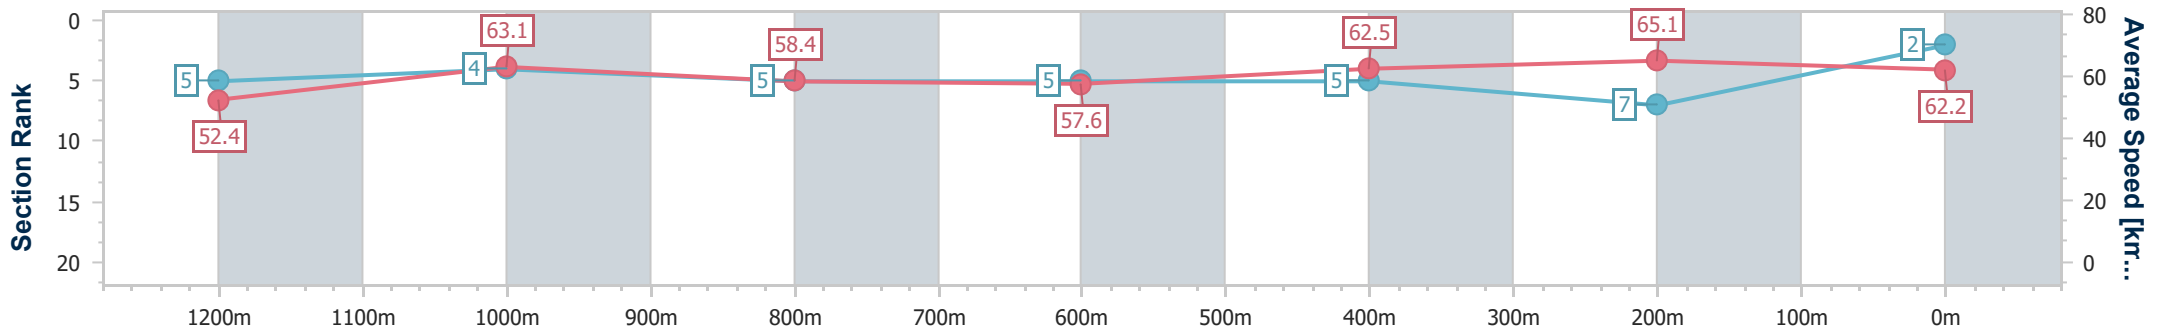

Horse/Jockey Name	Cepheus
Final Rank	2
Fastest Section Time (Section)	0:11.06 (400m)
Top Speed [km/h] (Section)	66.6 (400m)
Race State	Finished

Sunshine Coast QLD Professional
Race 8: TAB GLASSHOUSE HANDICAP - LISTED - 1400m
01 July 2023 - 16:49
Track Rating: Good 4, Weather: Fine, Rail Position: True

Section	Overall	1200m	1000m	800m	600m	400m	200m
Section Times	1:24.44 [2] (0:13.76)	1:10.68 [5] (0:11.42)	0:59.26 [4] (0:12.38)	0:46.88 [5] (0:12.63)	0:34.25 [5] (0:11.62)	0:22.63 [5] (0:11.06)	0:11.57 [7] (0:11.57)
Average Speed [km/h]	52.4	63.1	58.4	57.6	62.5	65.1	62.2
Top Speed [km/h]	65.0	65.5	61.1	60.0	64.4	66.6	64.7
Avg. Dist. to Rail [m]	10.1	4.0	3.0	1.8	1.2	4.6	5.7
Avg. Stride Freq. [Hz]	2.4	2.3	2.2	2.2	2.4	2.4	2.4
Avg. Stride Length [m]	6.6	7.5	7.2	7.2	7.4	7.4	7.2

- [ ] Ranking at each section and finish
- -.-.- No data available at this section
- NA No data available