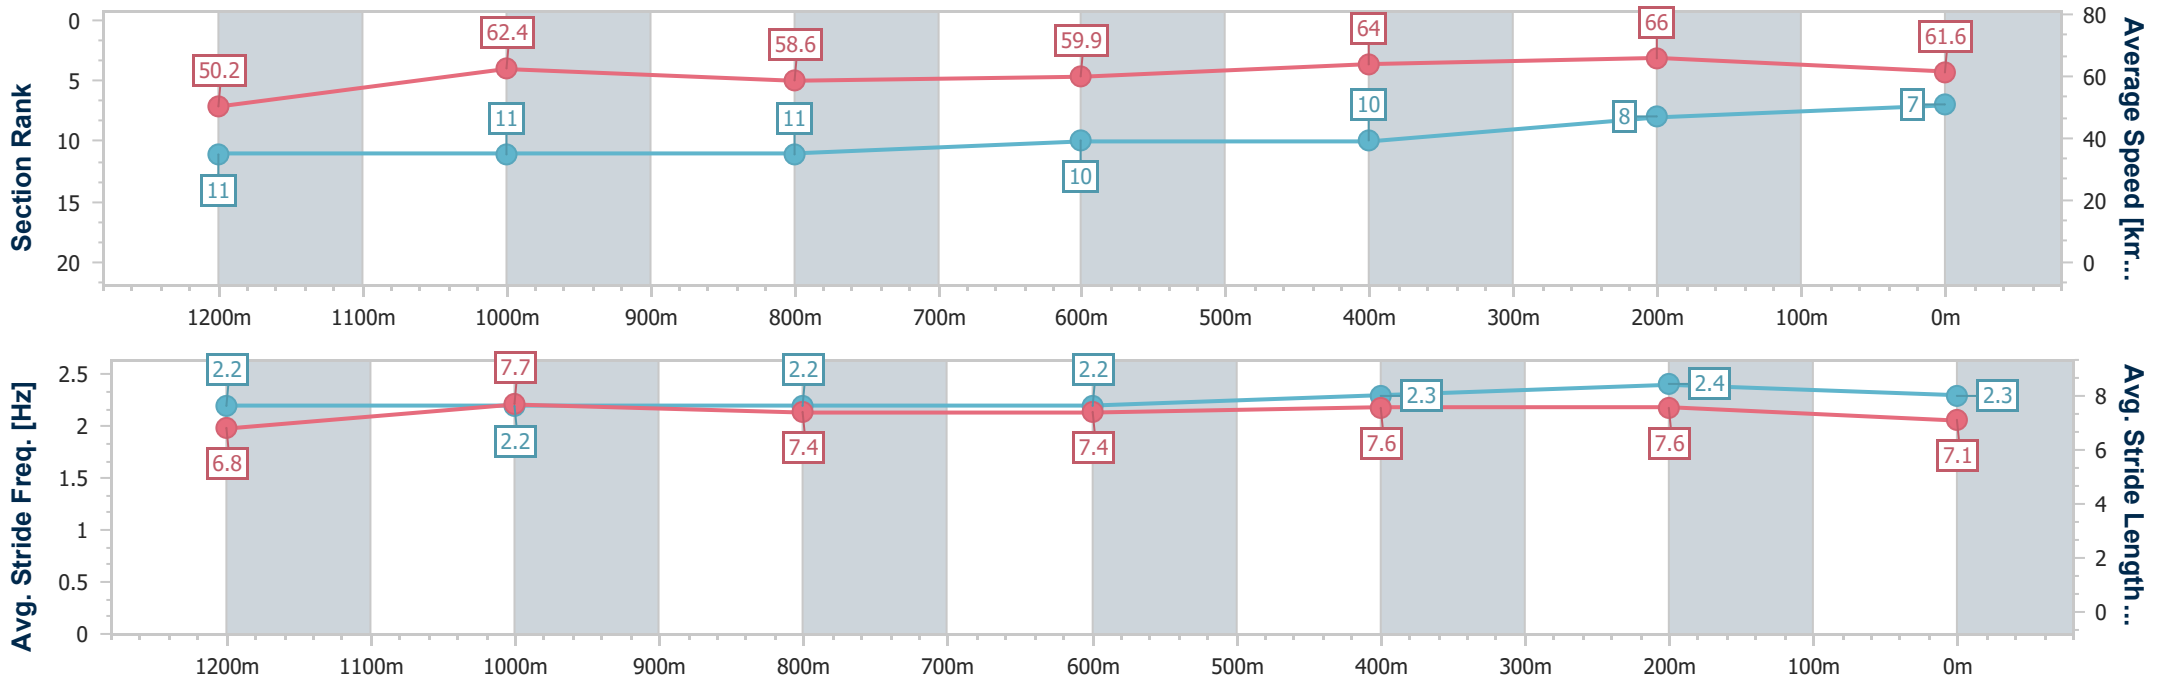

- [] Ranking at each section and finish
- .-.- No data available at this section
- NA No data available

Horse/Jockey Name	Puntura
Final Rank	7
Fastest Section Time (Section)	0:10.94 (400m)
Top Speed [km/h] (Section)	67.2 (400m)
Race State	Finished

Sunshine Coast QLD Professional
 Race 8: TAB GLASSHOUSE HANDICAP - LISTED - 1400m
 01 July 2023 - 16:49
 Track Rating: Good 4, Weather: Fine, Rail Position: True

Section	Overall	1200m	1000m	800m	600m	400m	200m
Section Times	1:24.68 [7] (0:14.36)	1:10.32 [11] (0:11.52)	0:58.80 [11] (0:12.41)	0:46.39 [11] (0:12.29)	0:34.10 [10] (0:11.49)	0:22.61 [10] (0:10.94)	0:11.67 [8] (0:11.67)
Average Speed [km/h]	50.2	62.4	58.6	59.9	64.0	66.0	61.6
Top Speed [km/h]	63.6	64.2	62.4	62.0	66.9	67.2	65.0
Avg. Dist. to Rail [m]	8.5	3.8	3.5	3.5	3.8	9.0	9.5
Avg. Stride Freq. [Hz]	2.2	2.2	2.2	2.2	2.3	2.4	2.3
Avg. Stride Length [m]	6.8	7.7	7.4	7.4	7.6	7.6	7.1