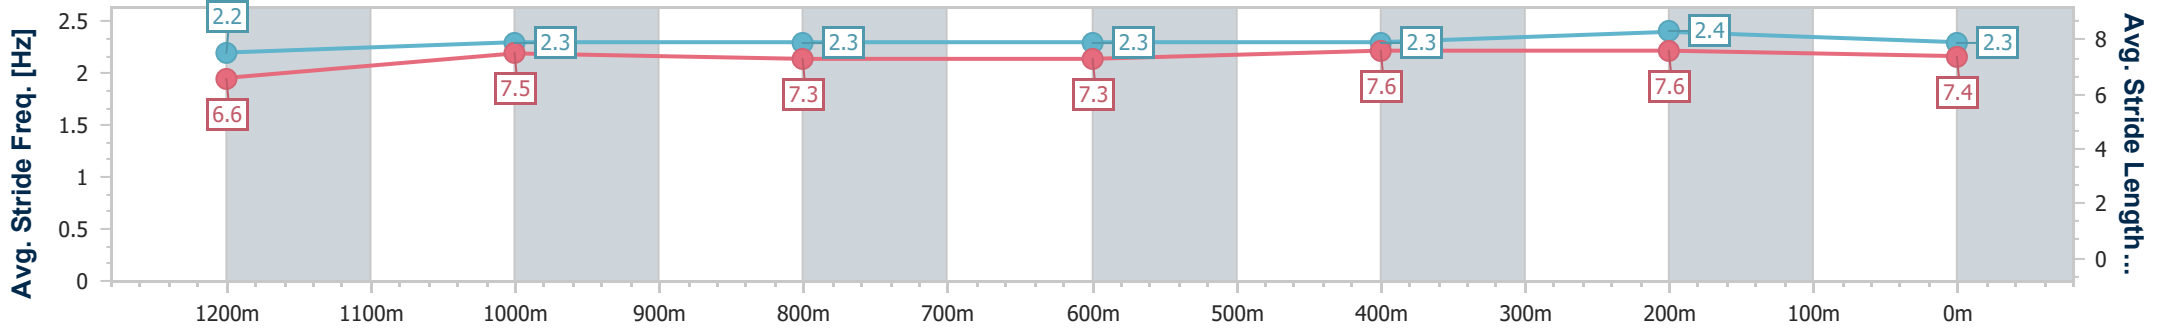

Sunshine Coast QLD Professional
 Race 8: TAB GLASSHOUSE HANDICAP - LISTED - 1400m
 01 July 2023 - 16:49
 Track Rating: Good 4, Weather: Fine, Rail Position: True

Section	Overall	1200m	1000m	800m	600m	400m	200m
Section Times	1:25.02 [11] (0:13.76)	1:11.26 [4] (0:11.53)	0:59.73 [5] (0:12.27)	0:47.46 [4] (0:12.52)	0:34.94 [4] (0:11.70)	0:23.24 [4] (0:11.08)	0:12.16 [5] (0:12.16)
Average Speed [km/h]	52.4	62.5	59.1	58.5	62.6	65.0	59.2
Top Speed [km/h]	63.8	63.5	61.3	60.4	65.3	65.8	63.0
Avg. Dist. to Rail [m]	15.2	5.3	4.3	3.1	2.8	5.6	6.2
Avg. Stride Freq. [Hz]	2.2	2.2	2.1	2.1	2.2	2.2	2.1
Avg. Stride Length [m]	6.9	7.6	7.5	7.6	7.8	8.0	7.6

- [] Ranking at each section and finish
- .-.- No data available at this section
- NA No data available

Horse/Jockey Name	Legal Esprit
Final Rank	12
Fastest Section Time (Section)	0:11.01 (400m)
Top Speed [km/h] (Section)	66.8 (400m)
Race State	Finished

Sunshine Coast QLD Professional
 Race 8: TAB GLASSHOUSE HANDICAP - LISTED - 1400m
 01 July 2023 - 16:49
 Track Rating: Good 4, Weather: Fine, Rail Position: True

Section	Overall	1200m	1000m	800m	600m	400m	200m
Section Times	1:25.02 [12] (0:14.65)	1:10.37 [12] (0:11.50)	0:58.87 [12] (0:12.34)	0:46.53 [12] (0:12.38)	0:34.15 [13] (0:11.49)	0:22.66 [13] (0:11.01)	0:11.65 [13] (0:11.65)
Average Speed [km/h]	49.3	62.5	59.0	59.2	63.7	65.5	61.9
Top Speed [km/h]	61.6	66.1	62.0	60.7	65.6	66.8	63.9
Avg. Dist. to Rail [m]	12.3	4.6	4.2	3.2	2.6	6.4	8.5
Avg. Stride Freq. [Hz]	2.2	2.3	2.3	2.3	2.3	2.4	2.3
Avg. Stride Length [m]	6.6	7.5	7.3	7.3	7.6	7.6	7.4