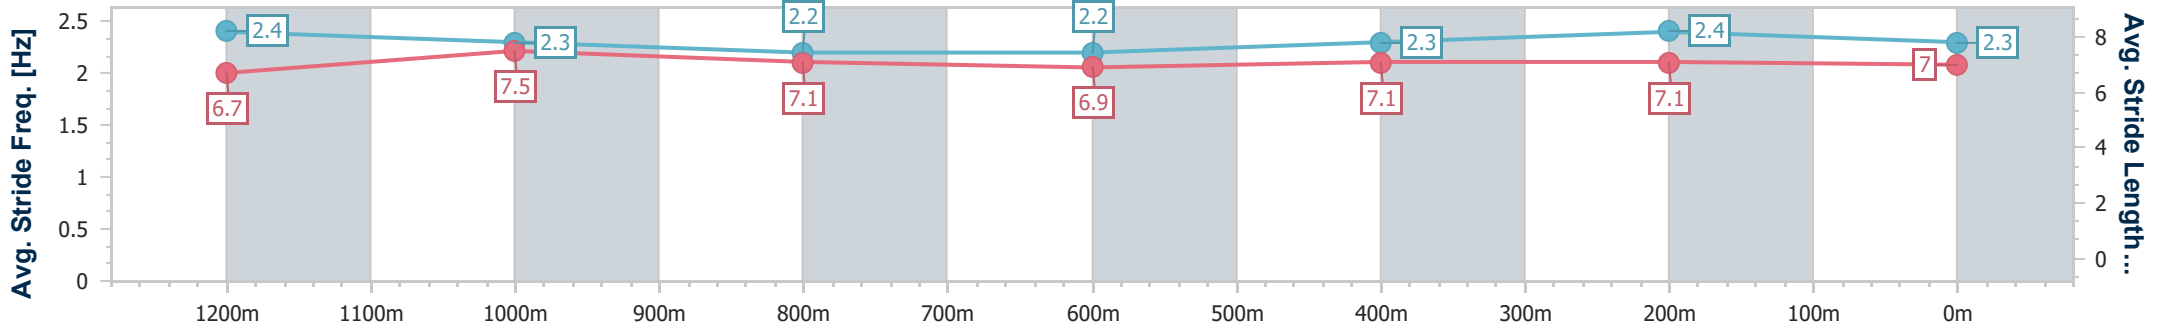

Horse/Jockey Name	Gravina
Final Rank	5
Fastest Section Time (Section)	0:11.22 (400m)
Top Speed [km/h] (Section)	68.7 (Overall)
Race State	Finished

Sunshine Coast QLD Professional
Race 8: TAB GLASSHOUSE HANDICAP - LISTED - 1400m
01 July 2023 - 16:49
Track Rating: Good 4, Weather: Fine, Rail Position: True

Section	Overall	1200m	1000m	800m	600m	400m	200m
Section Times	1:24.57 [5] (0:13.52)	1:11.05 [2] (0:11.26)	0:59.79 [1] (0:12.44)	0:47.35 [1] (0:12.59)	0:34.76 [1] (0:11.65)	0:23.11 [1] (0:11.22)	0:11.89 [1] (0:11.89)
Average Speed [km/h]	53.1	64.3	58.2	57.6	62.2	64.2	60.6
Top Speed [km/h]	68.7	68.7	61.0	60.2	64.1	64.8	63.1
Avg. Dist. to Rail [m]	12.6	4.6	2.4	1.5	0.9	2.9	3.5
Avg. Stride Freq. [Hz]	2.4	2.3	2.2	2.2	2.3	2.4	2.3
Avg. Stride Length [m]	6.7	7.5	7.1	6.9	7.1	7.1	7.0

- [ ] Ranking at each section and finish
- -.-.- No data available at this section
- NA No data available