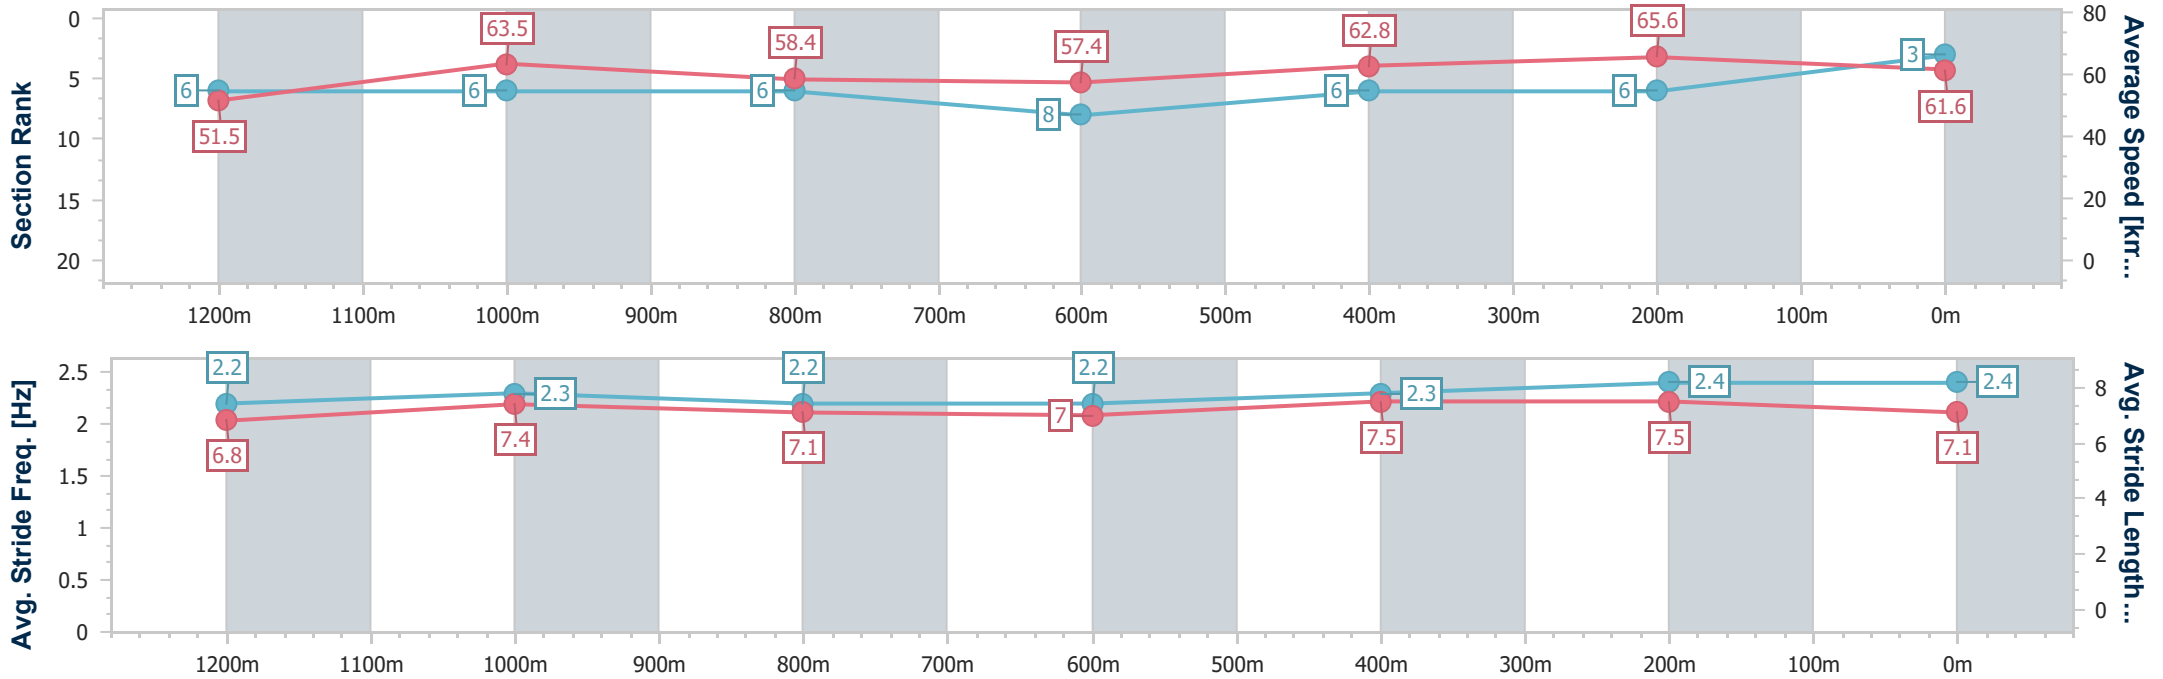

Horse/Jockey Name	Aureus Angel
Final Rank	3
Fastest Section Time (Section)	0:10.99 (400m)
Top Speed [km/h] (Section)	66.7 (400m)
Race State	Finished

Sunshine Coast QLD Professional
Race 8: TAB GLASSHOUSE HANDICAP - LISTED - 1400m
01 July 2023 - 16:49
Track Rating: Good 4, Weather: Fine, Rail Position: True

Section	Overall	1200m	1000m	800m	600m	400m	200m
Section Times	1:24.56 [3] (0:13.96)	1:10.60 [6] (0:11.35)	0:59.25 [6] (0:12.40)	0:46.85 [6] (0:12.65)	0:34.20 [8] (0:11.51)	0:22.69 [6] (0:10.99)	0:11.70 [6] (0:11.70)
Average Speed [km/h]	51.5	63.5	58.4	57.4	62.8	65.6	61.6
Top Speed [km/h]	64.5	65.1	61.2	61.5	66.6	66.7	64.4
Avg. Dist. to Rail [m]	6.2	3.2	2.3	1.5	0.7	1.7	1.6
Avg. Stride Freq. [Hz]	2.2	2.3	2.2	2.2	2.3	2.4	2.4
Avg. Stride Length [m]	6.8	7.4	7.1	7.0	7.5	7.5	7.1

- [ ] Ranking at each section and finish
- -.-.- No data available at this section
- NA No data available