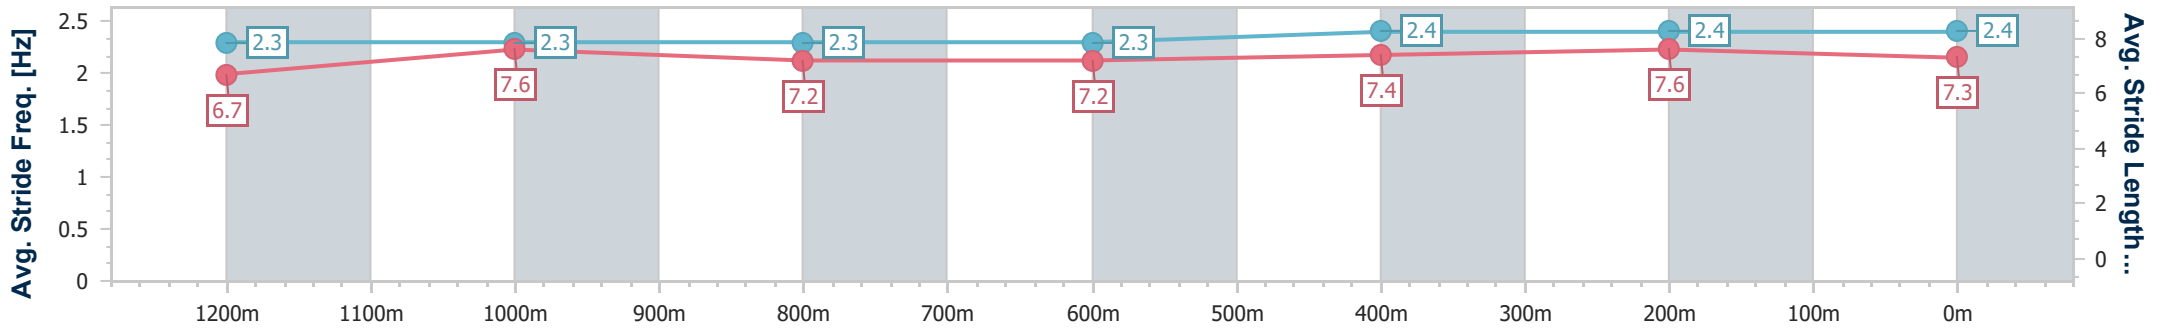

Sunshine Coast QLD Professional
 Race 8: TAB GLASSHOUSE HANDICAP - LISTED - 1400m
 01 July 2023 - 16:49
 Track Rating: Good 4, Weather: Fine, Rail Position: True

Section	Overall	1200m	1000m	800m	600m	400m	200m
Section Times	1:24.28 [1] (0:14.01)	1:10.27 [7] (0:11.39)	0:58.88 [7] (0:12.45)	0:46.43 [7] (0:12.49)	0:33.94 [7] (0:11.58)	0:22.36 [7] (0:10.84)	0:11.52 [4] (0:11.52)
Average Speed [km/h]	51.4	63.3	58.2	58.4	63.0	66.6	62.5
Top Speed [km/h]	64.1	65.7	61.0	61.6	66.2	67.2	65.2
Avg. Dist. to Rail [m]	8.3	4.2	2.9	2.1	2.4	5.6	6.1
Avg. Stride Freq. [Hz]	2.3	2.3	2.3	2.3	2.4	2.4	2.4
Avg. Stride Length [m]	6.7	7.6	7.2	7.2	7.4	7.6	7.3