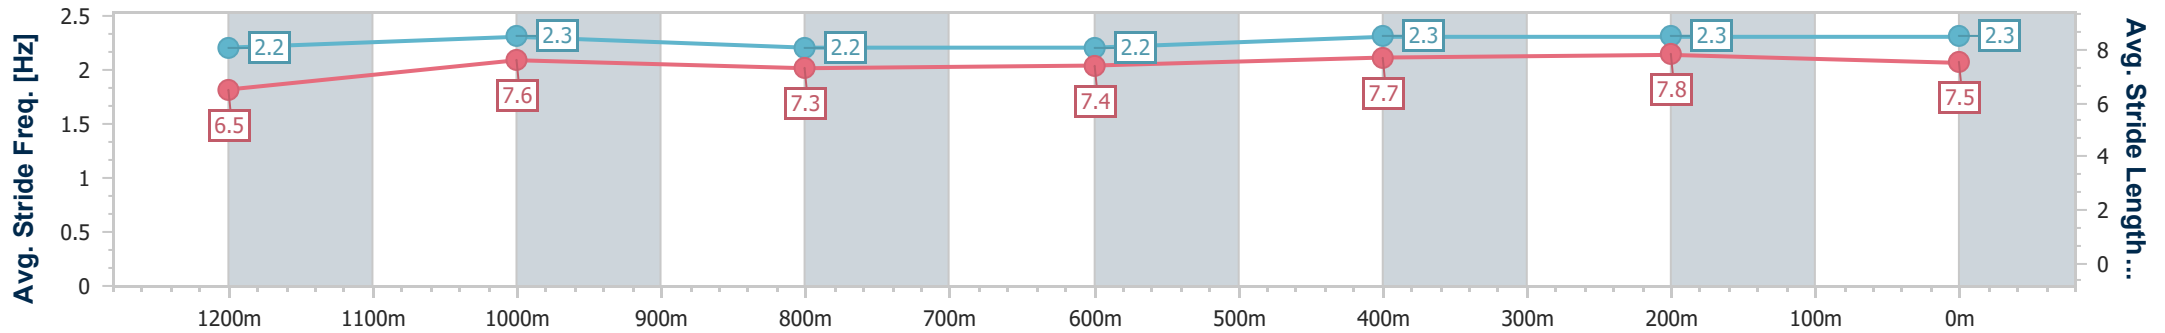

Sunshine Coast QLD Professional
 Race 8: TAB GLASSHOUSE HANDICAP - LISTED - 1400m
 01 July 2023 - 16:49
 Track Rating: Good 4, Weather: Fine, Rail Position: True

Section	Overall	1200m	1000m	800m	600m	400m	200m
Section Times	1:25.02 [12] (0:14.65)	1:10.37 [12] (0:11.50)	0:58.87 [12] (0:12.34)	0:46.53 [12] (0:12.38)	0:34.15 [13] (0:11.49)	0:22.66 [13] (0:11.01)	0:11.65 [13] (0:11.65)
Average Speed [km/h]	49.3	62.5	59.0	59.2	63.7	65.5	61.9
Top Speed [km/h]	61.6	66.1	62.0	60.7	65.6	66.8	63.9
Avg. Dist. to Rail [m]	12.3	4.6	4.2	3.2	2.6	6.4	8.5
Avg. Stride Freq. [Hz]	2.2	2.3	2.3	2.3	2.3	2.4	2.3
Avg. Stride Length [m]	6.6	7.5	7.3	7.3	7.6	7.6	7.4

- [] Ranking at each section and finish
- .-.- No data available at this section
- NA No data available

Horse/Jockey Name	Vinco
Final Rank	13
Fastest Section Time (Section)	0:10.97 (400m)
Top Speed [km/h] (Section)	66.5 (400m)
Race State	Finished

Sunshine Coast QLD Professional
 Race 8: TAB GLASSHOUSE HANDICAP - LISTED - 1400m
 01 July 2023 - 16:49
 Track Rating: Good 4, Weather: Fine, Rail Position: True

Section	Overall	1200m	1000m	800m	600m	400m	200m
Section Times	1:25.17 [13] (0:14.69)	1:10.48 [13] (0:11.48)	0:59.00 [13] (0:12.40)	0:46.60 [14] (0:12.46)	0:34.14 [14] (0:11.44)	0:22.70 [14] (0:10.97)	0:11.73 [14] (0:11.73)
Average Speed [km/h]	49.0	62.7	58.4	58.0	63.2	65.5	61.5
Top Speed [km/h]	62.6	64.0	62.5	60.3	65.2	66.5	64.5
Avg. Dist. to Rail [m]	8.4	3.5	2.0	0.7	0.7	3.5	4.3
Avg. Stride Freq. [Hz]	2.2	2.3	2.2	2.2	2.3	2.3	2.3
Avg. Stride Length [m]	6.5	7.6	7.3	7.4	7.7	7.8	7.5