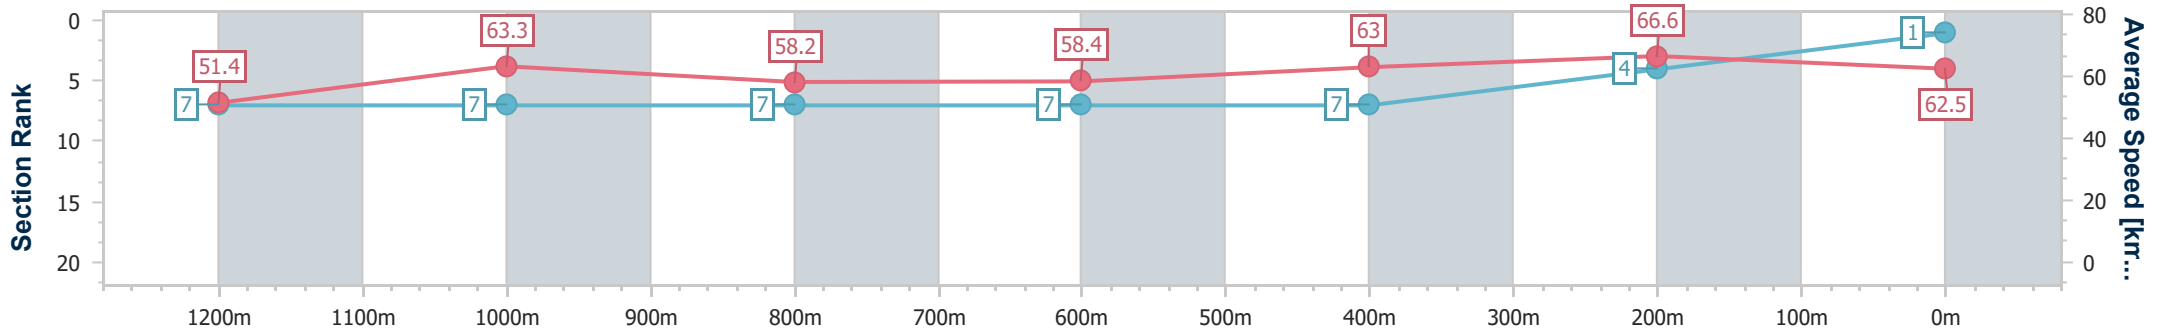

Sunshine Coast QLD Professional
 Race 8: TAB GLASSHOUSE HANDICAP - LISTED - 1400m
 01 July 2023 - 16:49
 Track Rating: Good 4, Weather: Fine, Rail Position: True

Section	Overall	1200m	1000m	800m	600m	400m	200m
Section Times	1:24.28 [1] (0:14.01)	1:10.27 [7] (0:11.39)	0:58.88 [7] (0:12.45)	0:46.43 [7] (0:12.49)	0:33.94 [7] (0:11.58)	0:22.36 [7] (0:10.84)	0:11.52 [4] (0:11.52)
Average Speed [km/h]	51.4	63.3	58.2	58.4	63.0	66.6	62.5
Top Speed [km/h]	64.1	65.7	61.0	61.6	66.2	67.2	65.2
Avg. Dist. to Rail [m]	8.3	4.2	2.9	2.1	2.4	5.6	6.1
Avg. Stride Freq. [Hz]	2.3	2.3	2.3	2.3	2.4	2.4	2.4
Avg. Stride Length [m]	6.7	7.6	7.2	7.2	7.4	7.6	7.3