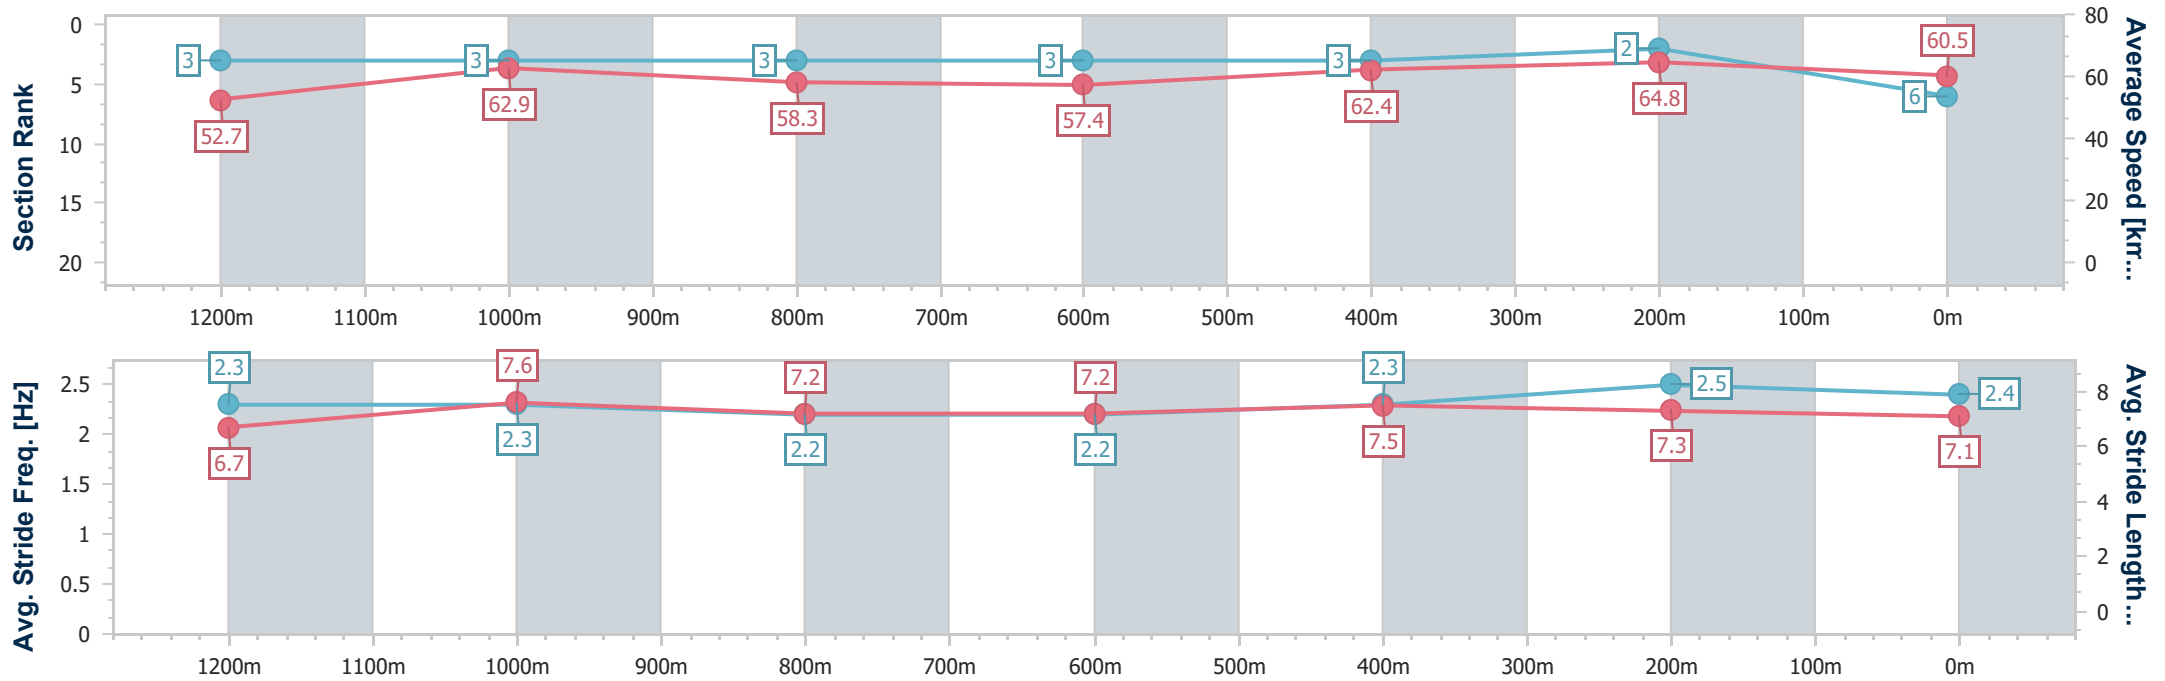

- [] Ranking at each section and finish
- .-.- No data available at this section
- NA No data available

Horse/Jockey Name	Shaquero
Final Rank	6
Fastest Section Time (Section)	0:11.11 (400m)
Top Speed [km/h] (Section)	66.4 (400m)
Race State	Finished

Sunshine Coast QLD Professional
 Race 8: TAB GLASSHOUSE HANDICAP - LISTED - 1400m
 01 July 2023 - 16:49
 Track Rating: Good 4, Weather: Fine, Rail Position: True

Section	Overall	1200m	1000m	800m	600m	400m	200m
Section Times	1:24.59 [6] (0:13.66)	1:10.93 [3] (0:11.45)	0:59.48 [3] (0:12.40)	0:47.08 [3] (0:12.53)	0:34.55 [3] (0:11.54)	0:23.01 [3] (0:11.11)	0:11.90 [2] (0:11.90)
Average Speed [km/h]	52.7	62.9	58.3	57.4	62.4	64.8	60.5
Top Speed [km/h]	65.3	65.3	60.3	59.1	65.3	66.4	63.7
Avg. Dist. to Rail [m]	6.4	2.3	1.4	0.2	0.3	1.5	2.3
Avg. Stride Freq. [Hz]	2.3	2.3	2.2	2.2	2.3	2.5	2.4
Avg. Stride Length [m]	6.7	7.6	7.2	7.2	7.5	7.3	7.1