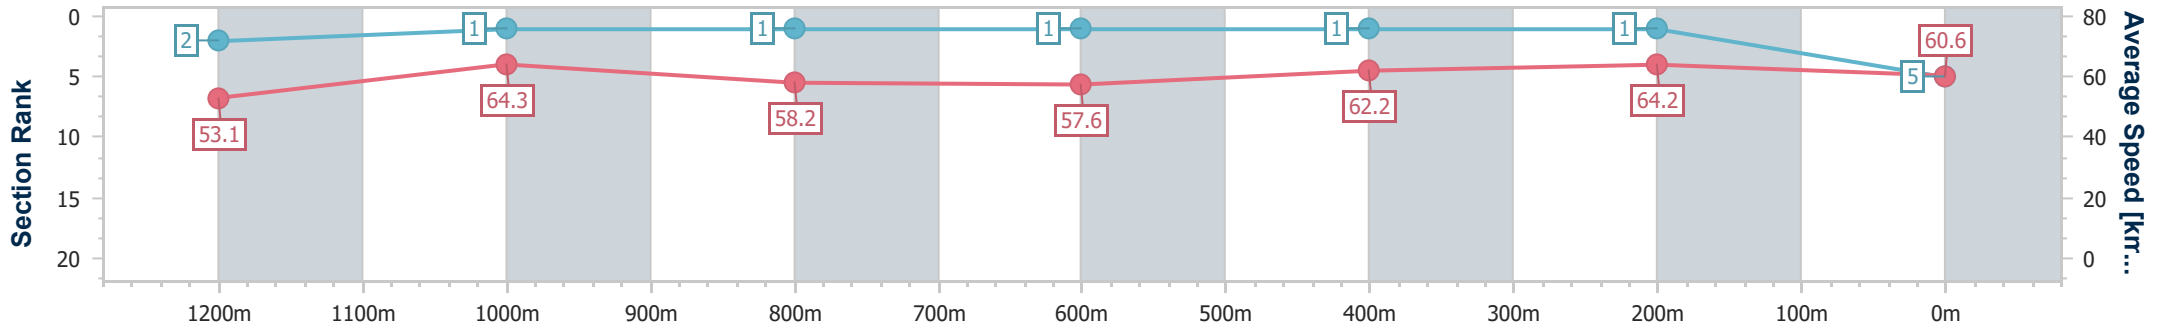

Horse/Jockey Name	Gravina
Final Rank	5
Fastest Section Time (Section)	0:11.22 (400m)
Top Speed [km/h] (Section)	68.7 (Overall)
Race State	Finished

Sunshine Coast QLD Professional
Race 8: TAB GLASSHOUSE HANDICAP - LISTED - 1400m
01 July 2023 - 16:49
Track Rating: Good 4, Weather: Fine, Rail Position: True

Section	Overall	1200m	1000m	800m	600m	400m	200m
Section Times	1:24.57 [5] (0:13.52)	1:11.05 [2] (0:11.26)	0:59.79 [1] (0:12.44)	0:47.35 [1] (0:12.59)	0:34.76 [1] (0:11.65)	0:23.11 [1] (0:11.22)	0:11.89 [1] (0:11.89)
Average Speed [km/h]	53.1	64.3	58.2	57.6	62.2	64.2	60.6
Top Speed [km/h]	68.7	68.7	61.0	60.2	64.1	64.8	63.1
Avg. Dist. to Rail [m]	12.6	4.6	2.4	1.5	0.9	2.9	3.5
Avg. Stride Freq. [Hz]	2.4	2.3	2.2	2.2	2.3	2.4	2.3
Avg. Stride Length [m]	6.7	7.5	7.1	6.9	7.1	7.1	7.0

- [ ] Ranking at each section and finish
- -.-.- No data available at this section
- NA No data available