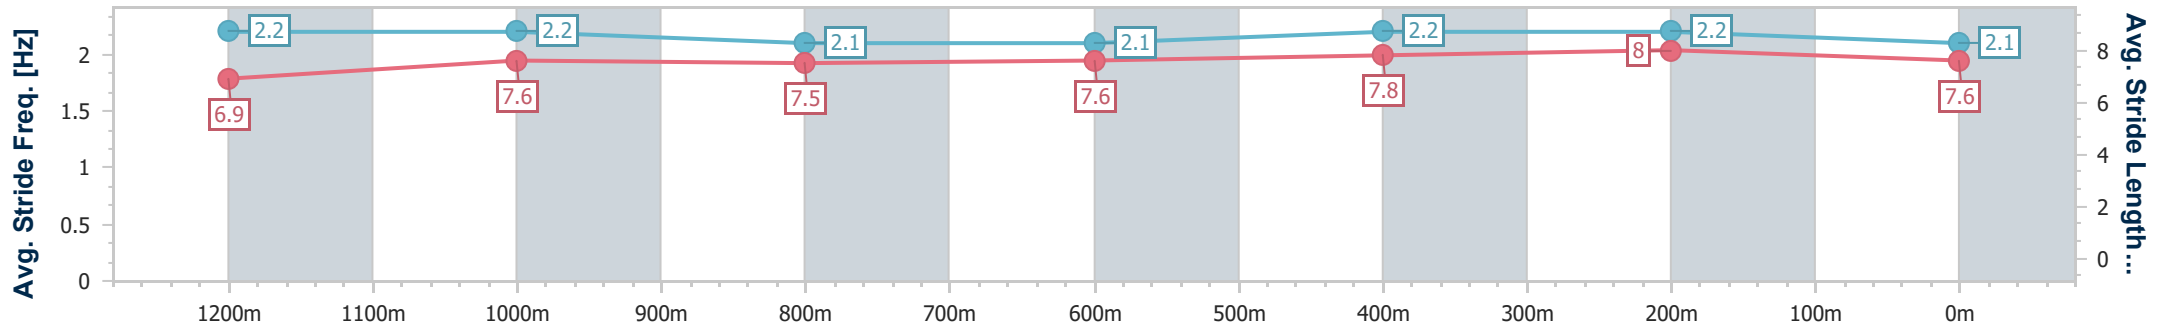

Sunshine Coast QLD Professional
 Race 8: TAB GLASSHOUSE HANDICAP - LISTED - 1400m
 01 July 2023 - 16:49
 Track Rating: Good 4, Weather: Fine, Rail Position: True

Section	Overall	1200m	1000m	800m	600m	400m	200m
Section Times	1:24.89 [10] (0:14.24)	1:10.65 [9] (0:11.49)	0:59.16 [10] (0:12.21)	0:46.95 [8] (0:12.35)	0:34.60 [6] (0:11.63)	0:22.97 [8] (0:11.13)	0:11.84 [9] (0:11.84)
Average Speed [km/h]	50.6	62.7	59.6	59.6	63.6	64.7	60.8
Top Speed [km/h]	62.9	64.0	62.1	61.8	65.2	65.2	63.9
Avg. Dist. to Rail [m]	14.4	5.9	4.2	3.8	4.5	9.1	9.3
Avg. Stride Freq. [Hz]	2.3	2.4	2.3	2.3	2.4	2.5	2.4
Avg. Stride Length [m]	6.6	7.4	7.1	7.1	7.2	7.2	6.9

- [] Ranking at each section and finish
- .-.- No data available at this section
- NA No data available

Horse/Jockey Name	Namazu
Final Rank	11
Fastest Section Time (Section)	0:11.08 (400m)
Top Speed [km/h] (Section)	65.8 (400m)
Race State	Finished

Sunshine Coast QLD Professional
 Race 8: TAB GLASSHOUSE HANDICAP - LISTED - 1400m
 01 July 2023 - 16:49
 Track Rating: Good 4, Weather: Fine, Rail Position: True

Section	Overall	1200m	1000m	800m	600m	400m	200m
Section Times	1:25.02 [11] (0:13.76)	1:11.26 [4] (0:11.53)	0:59.73 [5] (0:12.27)	0:47.46 [4] (0:12.52)	0:34.94 [4] (0:11.70)	0:23.24 [4] (0:11.08)	0:12.16 [5] (0:12.16)
Average Speed [km/h]	52.4	62.5	59.1	58.5	62.6	65.0	59.2
Top Speed [km/h]	63.8	63.5	61.3	60.4	65.3	65.8	63.0
Avg. Dist. to Rail [m]	15.2	5.3	4.3	3.1	2.8	5.6	6.2
Avg. Stride Freq. [Hz]	2.2	2.2	2.1	2.1	2.2	2.2	2.1
Avg. Stride Length [m]	6.9	7.6	7.5	7.6	7.8	8.0	7.6