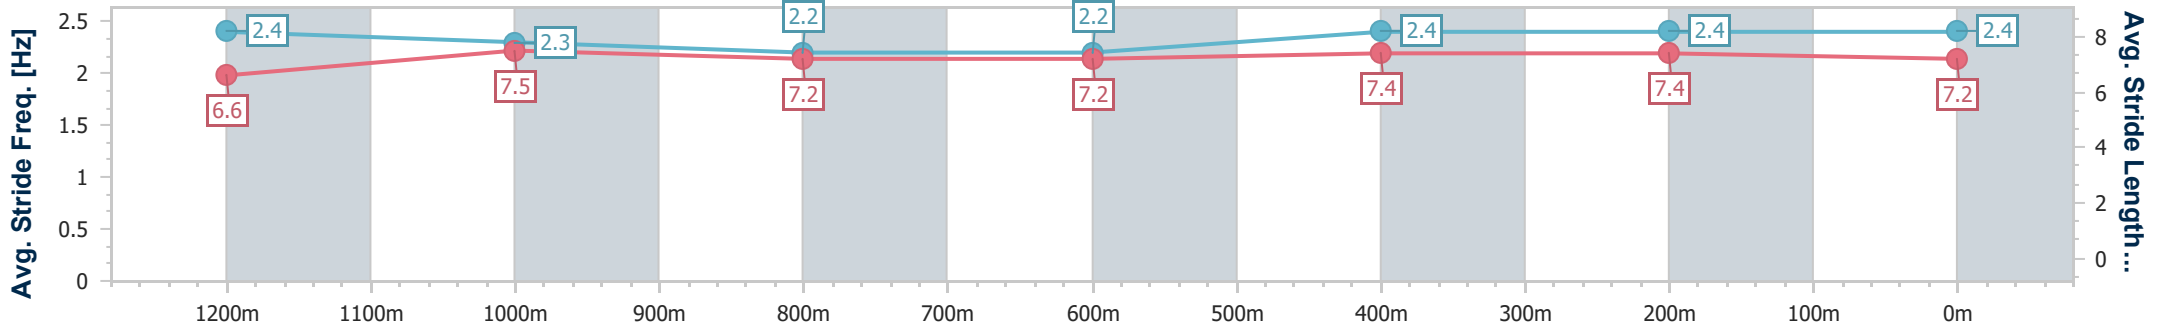

Horse/Jockey Name	Cepheus
Final Rank	2
Fastest Section Time (Section)	0:11.06 (400m)
Top Speed [km/h] (Section)	66.6 (400m)
Race State	Finished

Sunshine Coast QLD Professional
Race 8: TAB GLASSHOUSE HANDICAP - LISTED - 1400m
01 July 2023 - 16:49
Track Rating: Good 4, Weather: Fine, Rail Position: True

Section	Overall	1200m	1000m	800m	600m	400m	200m
Section Times	1:24.44 [2] (0:13.76)	1:10.68 [5] (0:11.42)	0:59.26 [4] (0:12.38)	0:46.88 [5] (0:12.63)	0:34.25 [5] (0:11.62)	0:22.63 [5] (0:11.06)	0:11.57 [7] (0:11.57)
Average Speed [km/h]	52.4	63.1	58.4	57.6	62.5	65.1	62.2
Top Speed [km/h]	65.0	65.5	61.1	60.0	64.4	66.6	64.7
Avg. Dist. to Rail [m]	10.1	4.0	3.0	1.8	1.2	4.6	5.7
Avg. Stride Freq. [Hz]	2.4	2.3	2.2	2.2	2.4	2.4	2.4
Avg. Stride Length [m]	6.6	7.5	7.2	7.2	7.4	7.4	7.2

- [ ] Ranking at each section and finish
- -.-.- No data available at this section
- NA No data available