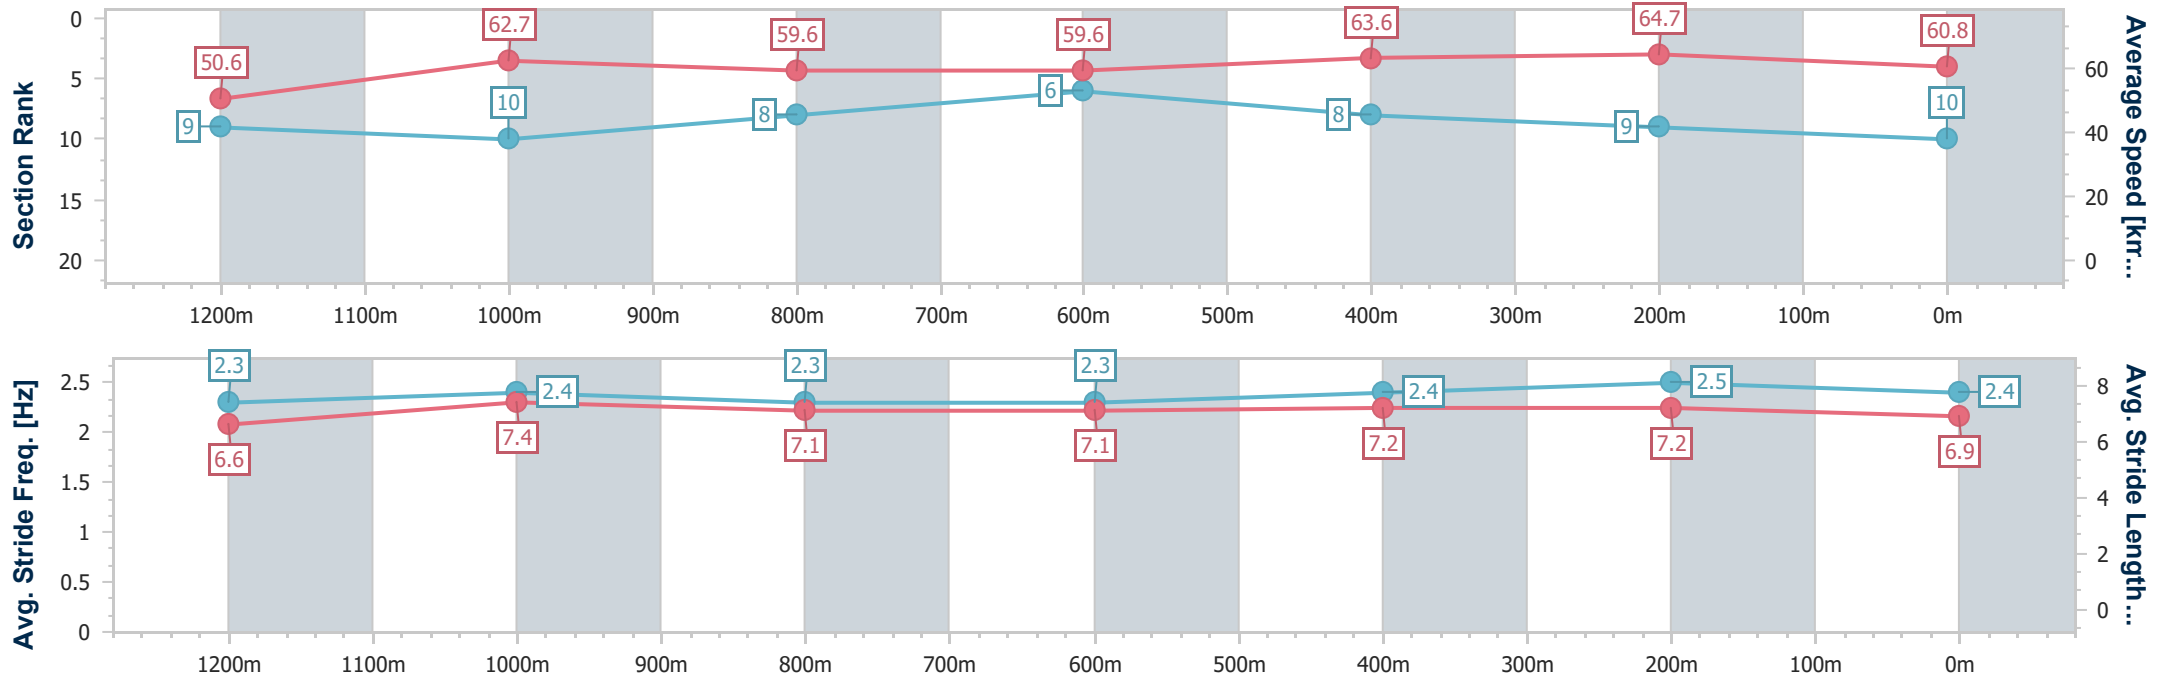

Sunshine Coast QLD Professional
Race 8: TAB GLASSHOUSE HANDICAP - LISTED - 1400m

01 July 2023 - 16:49

Track Rating: Good 4, Weather: Fine, Rail Position: True

Section	Overall	1200m	1000m	800m	600m	400m	200m
Section Times	1:24.86 [9] (0:14.35)	1:10.51 [10] (0:11.36)	0:59.15 [9] (0:12.39)	0:46.76 [9] (0:12.57)	0:34.19 [11] (0:11.47)	0:22.72 [11] (0:10.94)	0:11.78 [11] (0:11.78)
Average Speed [km/h]	50.2	63.3	58.3	57.6	62.9	65.9	61.1
Top Speed [km/h]	63.0	64.5	61.8	60.4	65.0	66.9	64.5
Avg. Dist. to Rail [m]	6.7	2.9	1.9	0.9	0.4	1.8	1.1
Avg. Stride Freq. [Hz]	2.2	2.3	2.2	2.2	2.3	2.4	2.3
Avg. Stride Length [m]	6.7	7.7	7.3	7.2	7.3	7.5	7.4

- [] Ranking at each section and finish
- .-.- No data available at this section
- NA No data available

Horse/Jockey Name	Indispensable
Final Rank	10
Fastest Section Time (Section)	0:11.13 (400m)
Top Speed [km/h] (Section)	65.2 (400m)
Race State	Finished

Sunshine Coast QLD Professional
 Race 8: TAB GLASSHOUSE HANDICAP - LISTED - 1400m
 01 July 2023 - 16:49
 Track Rating: Good 4, Weather: Fine, Rail Position: True

Section	Overall	1200m	1000m	800m	600m	400m	200m
Section Times	1:24.89 [10] (0:14.24)	1:10.65 [9] (0:11.49)	0:59.16 [10] (0:12.21)	0:46.95 [8] (0:12.35)	0:34.60 [6] (0:11.63)	0:22.97 [8] (0:11.13)	0:11.84 [9] (0:11.84)
Average Speed [km/h]	50.6	62.7	59.6	59.6	63.6	64.7	60.8
Top Speed [km/h]	62.9	64.0	62.1	61.8	65.2	65.2	63.9
Avg. Dist. to Rail [m]	14.4	5.9	4.2	3.8	4.5	9.1	9.3
Avg. Stride Freq. [Hz]	2.3	2.4	2.3	2.3	2.4	2.5	2.4
Avg. Stride Length [m]	6.6	7.4	7.1	7.1	7.2	7.2	6.9