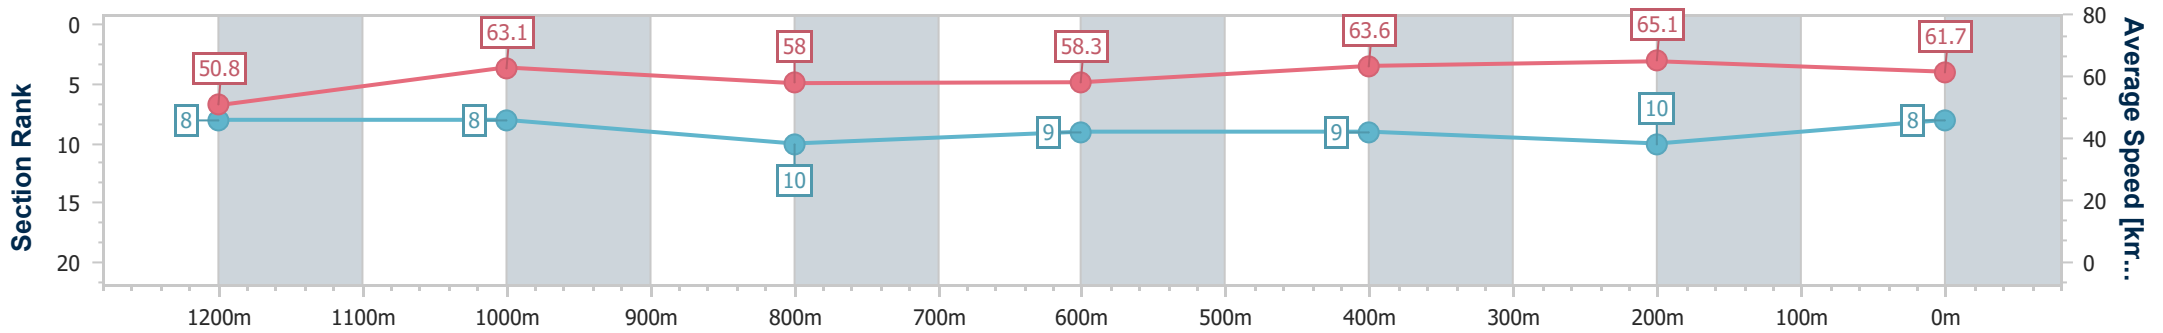

Sunshine Coast QLD Professional
 Race 8: TAB GLASSHOUSE HANDICAP - LISTED - 1400m
 01 July 2023 - 16:49
 Track Rating: Good 4, Weather: Fine, Rail Position: True

Section	Overall	1200m	1000m	800m	600m	400m	200m
Section Times	1:24.74 [8] (0:14.21)	1:10.53 [8] (0:11.41)	0:59.12 [8] (0:12.49)	0:46.63 [10] (0:12.46)	0:34.17 [9] (0:11.43)	0:22.74 [9] (0:11.08)	0:11.66 [10] (0:11.66)
Average Speed [km/h]	50.8	63.1	58.0	58.3	63.6	65.1	61.7
Top Speed [km/h]	63.9	64.1	61.1	61.5	66.1	65.9	63.8
Avg. Dist. to Rail [m]	10.0	2.9	2.5	1.8	1.6	4.8	7.2
Avg. Stride Freq. [Hz]	2.3	2.3	2.3	2.2	2.3	2.4	2.3
Avg. Stride Length [m]	6.6	7.5	7.1	7.2	7.4	7.5	7.2