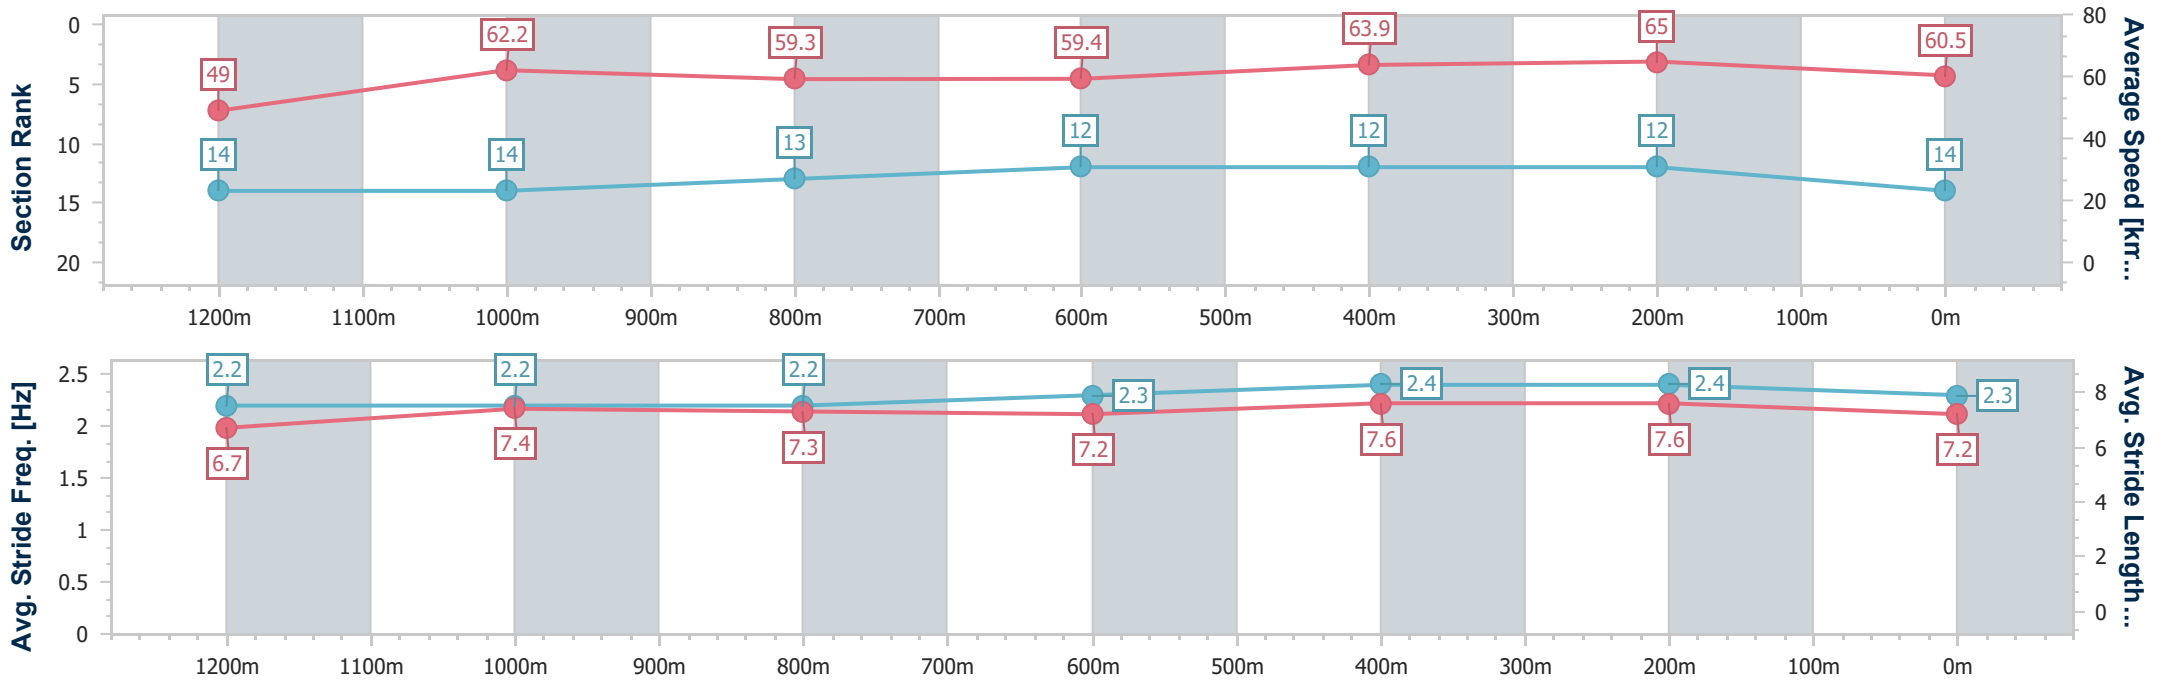

Sunshine Coast QLD Professional
 Race 8: TAB GLASSHOUSE HANDICAP - LISTED - 1400m
 01 July 2023 - 16:49
 Track Rating: Good 4, Weather: Fine, Rail Position: True

Section	Overall	1200m	1000m	800m	600m	400m	200m
Section Times	1:25.17 [13] (0:14.69)	1:10.48 [13] (0:11.48)	0:59.00 [13] (0:12.40)	0:46.60 [14] (0:12.46)	0:34.14 [14] (0:11.44)	0:22.70 [14] (0:10.97)	0:11.73 [14] (0:11.73)
Average Speed [km/h]	49.0	62.7	58.4	58.0	63.2	65.5	61.5
Top Speed [km/h]	62.6	64.0	62.5	60.3	65.2	66.5	64.5
Avg. Dist. to Rail [m]	8.4	3.5	2.0	0.7	0.7	3.5	4.3
Avg. Stride Freq. [Hz]	2.2	2.3	2.2	2.2	2.3	2.3	2.3
Avg. Stride Length [m]	6.5	7.6	7.3	7.4	7.7	7.8	7.5

- [] Ranking at each section and finish
- .-.- No data available at this section
- NA No data available

Horse/Jockey Name	Sinawann
Final Rank	14
Fastest Section Time (Section)	0:11.07 (400m)
Top Speed [km/h] (Section)	65.8 (600m)
Race State	Finished

Sunshine Coast QLD Professional
 Race 8: TAB GLASSHOUSE HANDICAP - LISTED - 1400m
 01 July 2023 - 16:49
 Track Rating: Good 4, Weather: Fine, Rail Position: True

Section	Overall	1200m	1000m	800m	600m	400m	200m
Section Times	1:25.27 [14] (0:14.72)	1:10.55 [14] (0:11.56)	0:58.99 [14] (0:12.24)	0:46.75 [13] (0:12.34)	0:34.41 [12] (0:11.43)	0:22.98 [12] (0:11.07)	0:11.91 [12] (0:11.91)
Average Speed [km/h]	49.0	62.2	59.3	59.4	63.9	65.0	60.5
Top Speed [km/h]	63.0	63.5	61.3	60.9	65.8	65.7	64.0
Avg. Dist. to Rail [m]	7.3	3.9	3.3	2.9	2.4	5.4	7.0
Avg. Stride Freq. [Hz]	2.2	2.2	2.2	2.3	2.4	2.4	2.3
Avg. Stride Length [m]	6.7	7.4	7.3	7.2	7.6	7.6	7.2

- [] Ranking at each section and finish
- .-.- No data available at this section
- NA No data available