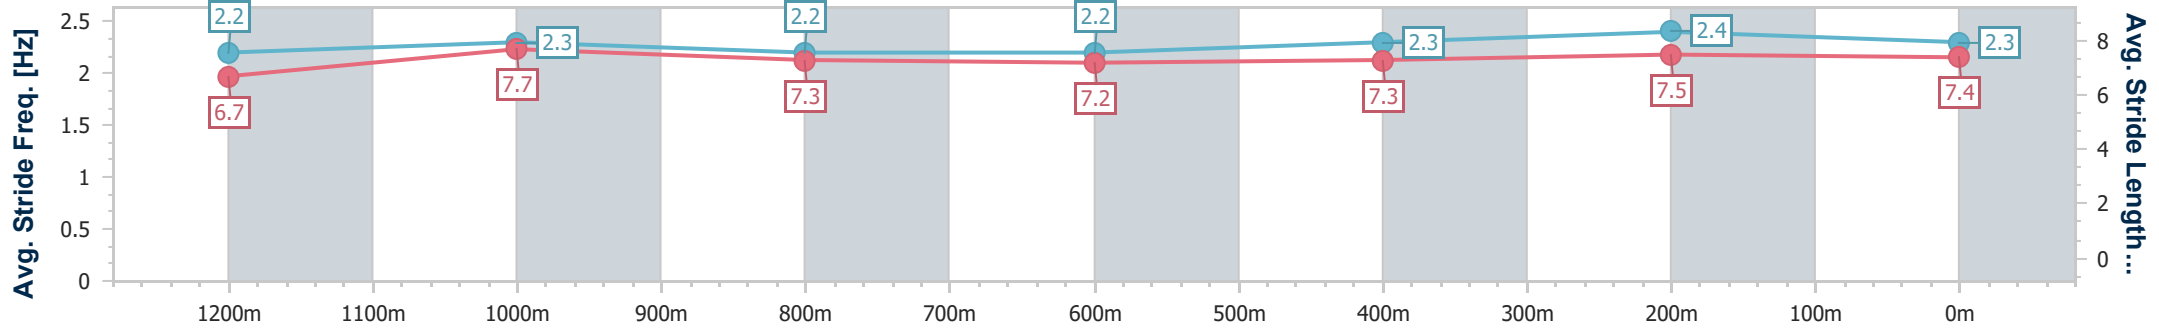

- [] Ranking at each section and finish
- .-.- No data available at this section
- NA No data available

Horse/Jockey Name	Vespertine
Final Rank	9
Fastest Section Time (Section)	0:10.94 (400m)
Top Speed [km/h] (Section)	66.9 (400m)
Race State	Finished

Sunshine Coast QLD Professional
Race 8: TAB GLASSHOUSE HANDICAP - LISTED - 1400m

01 July 2023 - 16:49

Track Rating: Good 4, Weather: Fine, Rail Position: True

Section	Overall	1200m	1000m	800m	600m	400m	200m
Section Times	1:24.86 [9] (0:14.35)	1:10.51 [10] (0:11.36)	0:59.15 [9] (0:12.39)	0:46.76 [9] (0:12.57)	0:34.19 [11] (0:11.47)	0:22.72 [11] (0:10.94)	0:11.78 [11] (0:11.78)
Average Speed [km/h]	50.2	63.3	58.3	57.6	62.9	65.9	61.1
Top Speed [km/h]	63.0	64.5	61.8	60.4	65.0	66.9	64.5
Avg. Dist. to Rail [m]	6.7	2.9	1.9	0.9	0.4	1.8	1.1
Avg. Stride Freq. [Hz]	2.2	2.3	2.2	2.2	2.3	2.4	2.3
Avg. Stride Length [m]	6.7	7.7	7.3	7.2	7.3	7.5	7.4