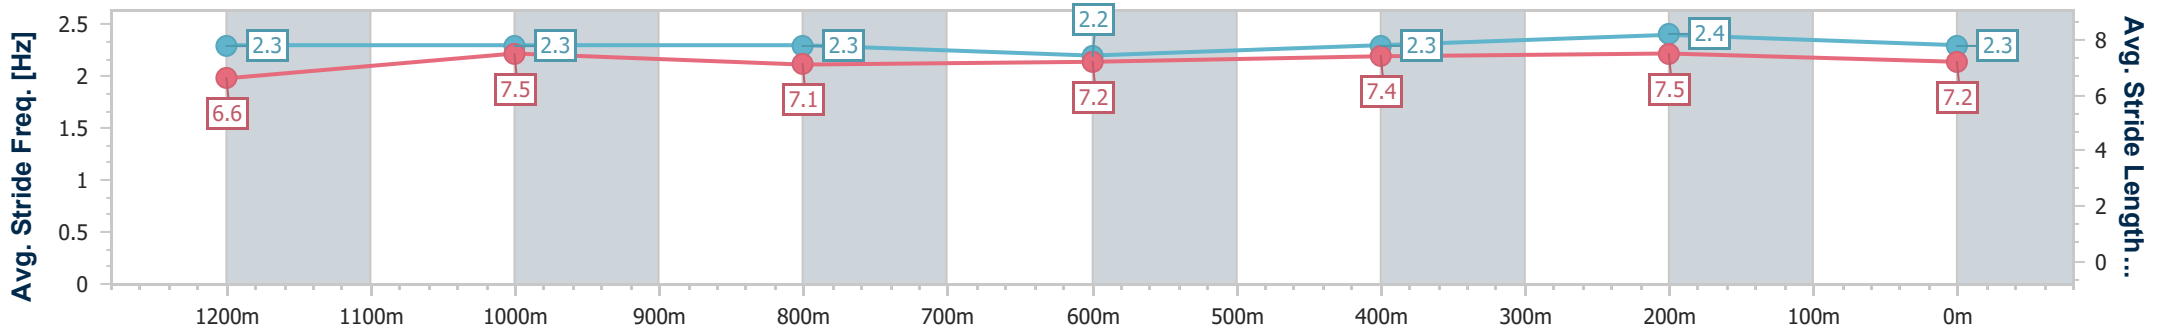

Sunshine Coast QLD Professional
 Race 8: TAB GLASSHOUSE HANDICAP - LISTED - 1400m
 01 July 2023 - 16:49
 Track Rating: Good 4, Weather: Fine, Rail Position: True

Section	Overall	1200m	1000m	800m	600m	400m	200m
Section Times	1:24.74 [8] (0:14.21)	1:10.53 [8] (0:11.41)	0:59.12 [8] (0:12.49)	0:46.63 [10] (0:12.46)	0:34.17 [9] (0:11.43)	0:22.74 [9] (0:11.08)	0:11.66 [10] (0:11.66)
Average Speed [km/h]	50.8	63.1	58.0	58.3	63.6	65.1	61.7
Top Speed [km/h]	63.9	64.1	61.1	61.5	66.1	65.9	63.8
Avg. Dist. to Rail [m]	10.0	2.9	2.5	1.8	1.6	4.8	7.2
Avg. Stride Freq. [Hz]	2.3	2.3	2.3	2.2	2.3	2.4	2.3
Avg. Stride Length [m]	6.6	7.5	7.1	7.2	7.4	7.5	7.2