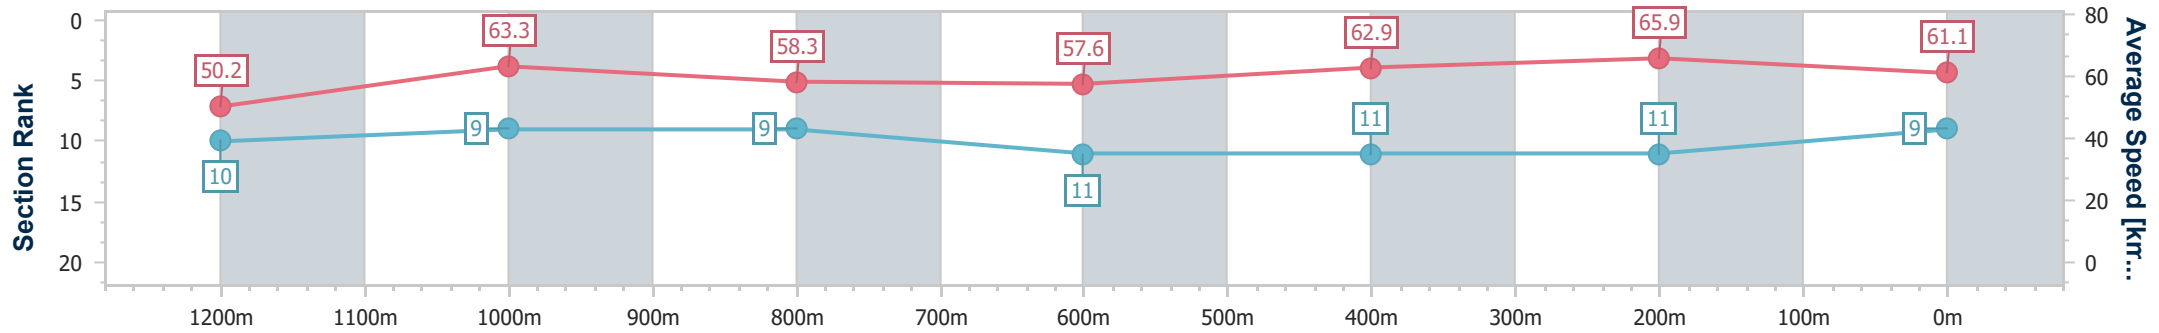

- [] Ranking at each section and finish
- .-.- No data available at this section
- NA No data available

Horse/Jockey Name	Vespertine
Final Rank	9
Fastest Section Time (Section)	0:10.94 (400m)
Top Speed [km/h] (Section)	66.9 (400m)
Race State	Finished

Sunshine Coast QLD Professional
Race 8: TAB GLASSHOUSE HANDICAP - LISTED - 1400m

01 July 2023 - 16:49

Track Rating: Good 4, Weather: Fine, Rail Position: True

Section	Overall	1200m	1000m	800m	600m	400m	200m
Section Times	1:24.86 [9] (0:14.35)	1:10.51 [10] (0:11.36)	0:59.15 [9] (0:12.39)	0:46.76 [9] (0:12.57)	0:34.19 [11] (0:11.47)	0:22.72 [11] (0:10.94)	0:11.78 [11] (0:11.78)
Average Speed [km/h]	50.2	63.3	58.3	57.6	62.9	65.9	61.1
Top Speed [km/h]	63.0	64.5	61.8	60.4	65.0	66.9	64.5
Avg. Dist. to Rail [m]	6.7	2.9	1.9	0.9	0.4	1.8	1.1
Avg. Stride Freq. [Hz]	2.2	2.3	2.2	2.2	2.3	2.4	2.3
Avg. Stride Length [m]	6.7	7.7	7.3	7.2	7.3	7.5	7.4