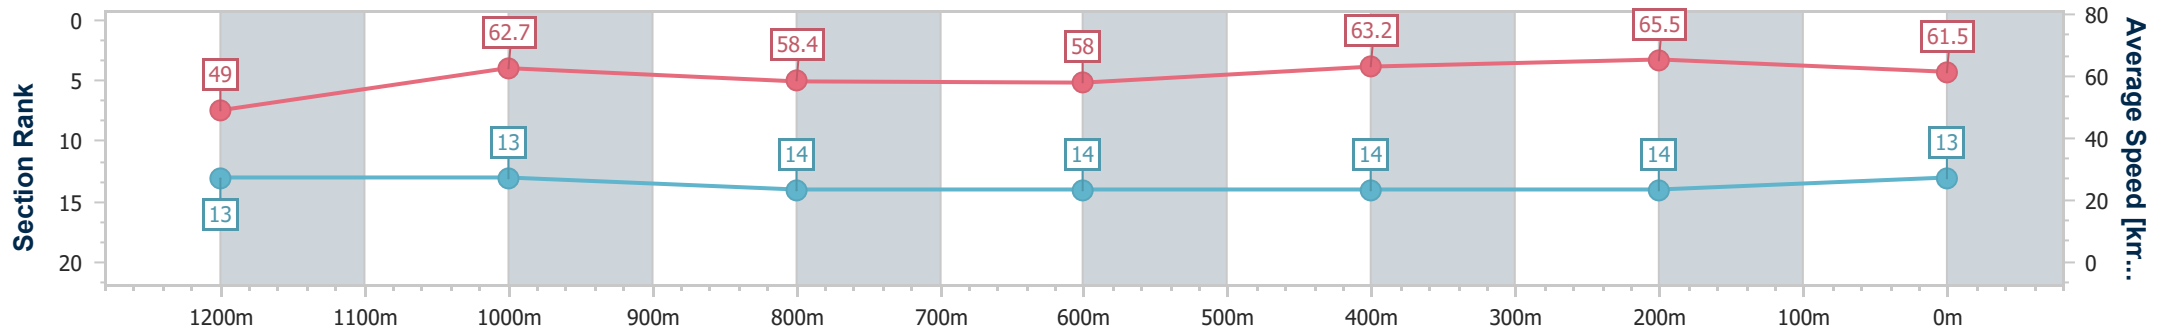

Sunshine Coast QLD Professional
 Race 8: TAB GLASSHOUSE HANDICAP - LISTED - 1400m
 01 July 2023 - 16:49
 Track Rating: Good 4, Weather: Fine, Rail Position: True

Section	Overall	1200m	1000m	800m	600m	400m	200m
Section Times	1:25.02 [12] (0:14.65)	1:10.37 [12] (0:11.50)	0:58.87 [12] (0:12.34)	0:46.53 [12] (0:12.38)	0:34.15 [13] (0:11.49)	0:22.66 [13] (0:11.01)	0:11.65 [13] (0:11.65)
Average Speed [km/h]	49.3	62.5	59.0	59.2	63.7	65.5	61.9
Top Speed [km/h]	61.6	66.1	62.0	60.7	65.6	66.8	63.9
Avg. Dist. to Rail [m]	12.3	4.6	4.2	3.2	2.6	6.4	8.5
Avg. Stride Freq. [Hz]	2.2	2.3	2.3	2.3	2.3	2.4	2.3
Avg. Stride Length [m]	6.6	7.5	7.3	7.3	7.6	7.6	7.4

- [] Ranking at each section and finish
- .-.- No data available at this section
- NA No data available

Horse/Jockey Name	Vinco
Final Rank	13
Fastest Section Time (Section)	0:10.97 (400m)
Top Speed [km/h] (Section)	66.5 (400m)
Race State	Finished

Sunshine Coast QLD Professional
 Race 8: TAB GLASSHOUSE HANDICAP - LISTED - 1400m
 01 July 2023 - 16:49
 Track Rating: Good 4, Weather: Fine, Rail Position: True

Section	Overall	1200m	1000m	800m	600m	400m	200m
Section Times	1:25.17 [13] (0:14.69)	1:10.48 [13] (0:11.48)	0:59.00 [13] (0:12.40)	0:46.60 [14] (0:12.46)	0:34.14 [14] (0:11.44)	0:22.70 [14] (0:10.97)	0:11.73 [14] (0:11.73)
Average Speed [km/h]	49.0	62.7	58.4	58.0	63.2	65.5	61.5
Top Speed [km/h]	62.6	64.0	62.5	60.3	65.2	66.5	64.5
Avg. Dist. to Rail [m]	8.4	3.5	2.0	0.7	0.7	3.5	4.3
Avg. Stride Freq. [Hz]	2.2	2.3	2.2	2.2	2.3	2.3	2.3
Avg. Stride Length [m]	6.5	7.6	7.3	7.4	7.7	7.8	7.5