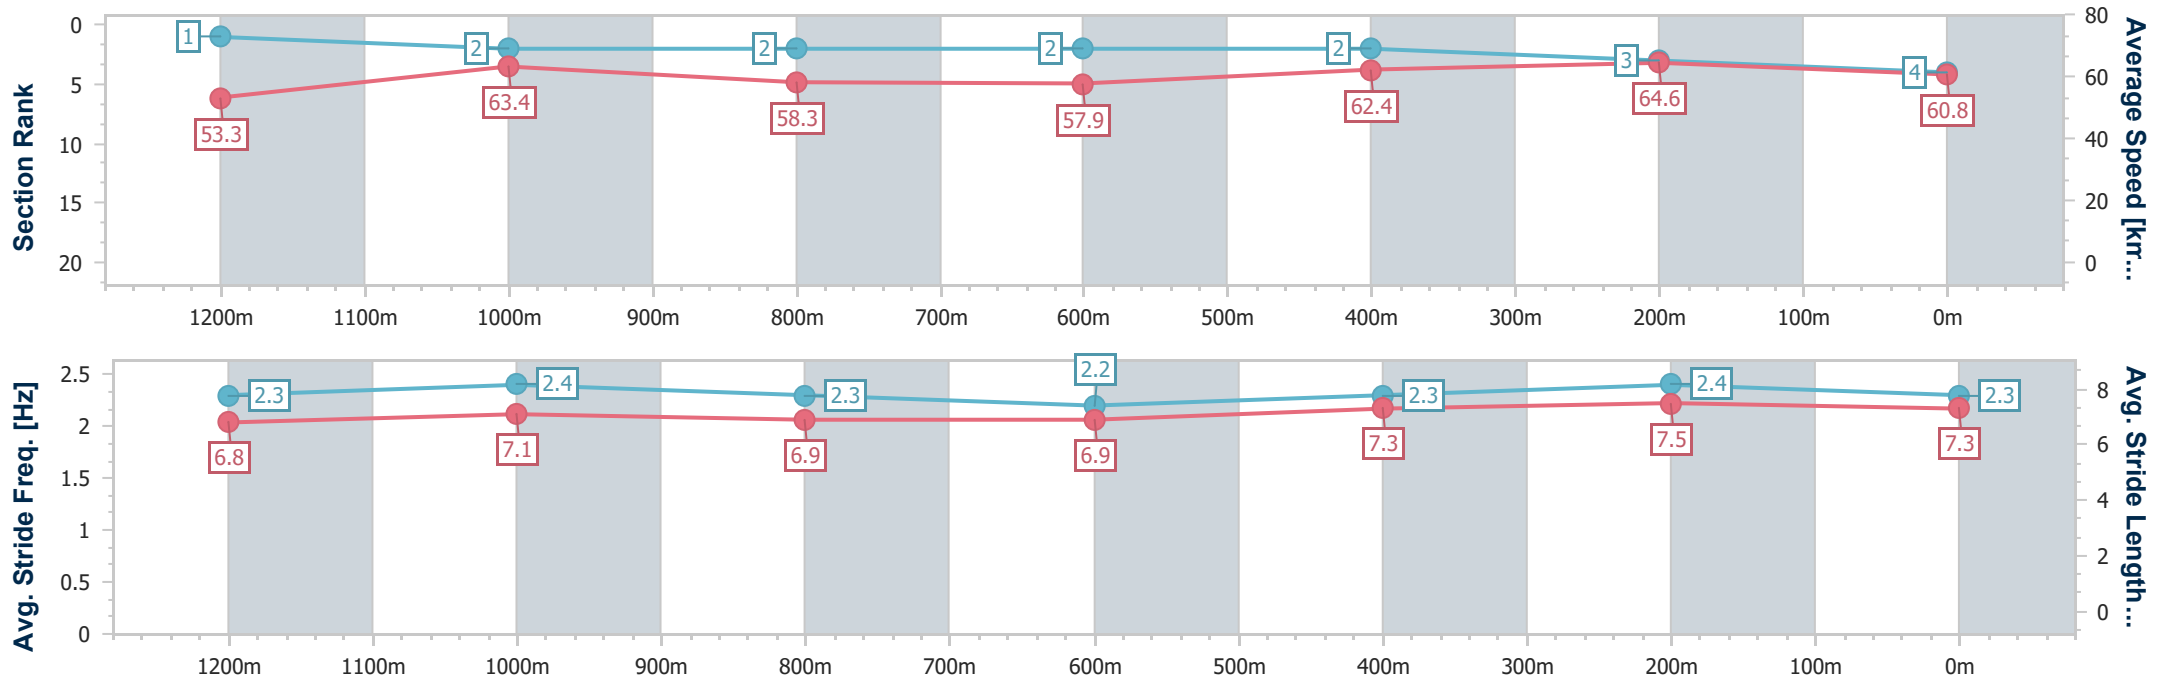

Horse/Jockey Name	Chassis
Final Rank	4
Fastest Section Time (Section)	0:11.15 (400m)
Top Speed [km/h] (Section)	65.8 (1200m)
Race State	Finished

Sunshine Coast QLD Professional
Race 8: TAB GLASSHOUSE HANDICAP - LISTED - 1400m
01 July 2023 - 16:49
Track Rating: Good 4, Weather: Fine, Rail Position: True

Section	Overall	1200m	1000m	800m	600m	400m	200m
Section Times	1:24.57 [4] (0:13.51)	1:11.06 [1] (0:11.37)	0:59.69 [2] (0:12.43)	0:47.26 [2] (0:12.59)	0:34.67 [2] (0:11.67)	0:23.00 [2] (0:11.15)	0:11.85 [3] (0:11.85)
Average Speed [km/h]	53.3	63.4	58.3	57.9	62.4	64.6	60.8
Top Speed [km/h]	64.8	65.8	60.6	59.9	65.1	65.4	63.6
Avg. Dist. to Rail [m]	16.8	6.2	3.3	2.4	1.8	3.4	4.0
Avg. Stride Freq. [Hz]	2.3	2.4	2.3	2.2	2.3	2.4	2.3
Avg. Stride Length [m]	6.8	7.1	6.9	6.9	7.3	7.5	7.3

- [ ] Ranking at each section and finish
- -.-.- No data available at this section
- NA No data available