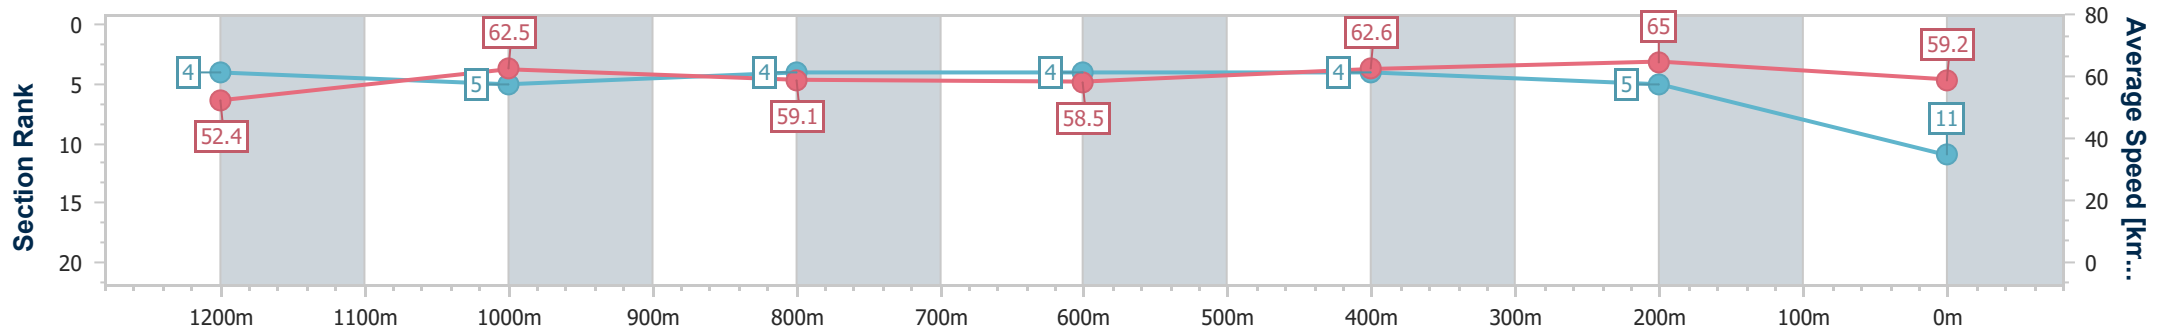

Sunshine Coast QLD Professional
 Race 8: TAB GLASSHOUSE HANDICAP - LISTED - 1400m
 01 July 2023 - 16:49
 Track Rating: Good 4, Weather: Fine, Rail Position: True

Section	Overall	1200m	1000m	800m	600m	400m	200m
Section Times	1:24.89 [10] (0:14.24)	1:10.65 [9] (0:11.49)	0:59.16 [10] (0:12.21)	0:46.95 [8] (0:12.35)	0:34.60 [6] (0:11.63)	0:22.97 [8] (0:11.13)	0:11.84 [9] (0:11.84)
Average Speed [km/h]	50.6	62.7	59.6	59.6	63.6	64.7	60.8
Top Speed [km/h]	62.9	64.0	62.1	61.8	65.2	65.2	63.9
Avg. Dist. to Rail [m]	14.4	5.9	4.2	3.8	4.5	9.1	9.3
Avg. Stride Freq. [Hz]	2.3	2.4	2.3	2.3	2.4	2.5	2.4
Avg. Stride Length [m]	6.6	7.4	7.1	7.1	7.2	7.2	6.9

- [] Ranking at each section and finish
- .-.- No data available at this section
- NA No data available

Horse/Jockey Name	Namazu
Final Rank	11
Fastest Section Time (Section)	0:11.08 (400m)
Top Speed [km/h] (Section)	65.8 (400m)
Race State	Finished

Sunshine Coast QLD Professional
 Race 8: TAB GLASSHOUSE HANDICAP - LISTED - 1400m
 01 July 2023 - 16:49
 Track Rating: Good 4, Weather: Fine, Rail Position: True

Section	Overall	1200m	1000m	800m	600m	400m	200m
Section Times	1:25.02 [11] (0:13.76)	1:11.26 [4] (0:11.53)	0:59.73 [5] (0:12.27)	0:47.46 [4] (0:12.52)	0:34.94 [4] (0:11.70)	0:23.24 [4] (0:11.08)	0:12.16 [5] (0:12.16)
Average Speed [km/h]	52.4	62.5	59.1	58.5	62.6	65.0	59.2
Top Speed [km/h]	63.8	63.5	61.3	60.4	65.3	65.8	63.0
Avg. Dist. to Rail [m]	15.2	5.3	4.3	3.1	2.8	5.6	6.2
Avg. Stride Freq. [Hz]	2.2	2.2	2.1	2.1	2.2	2.2	2.1
Avg. Stride Length [m]	6.9	7.6	7.5	7.6	7.8	8.0	7.6