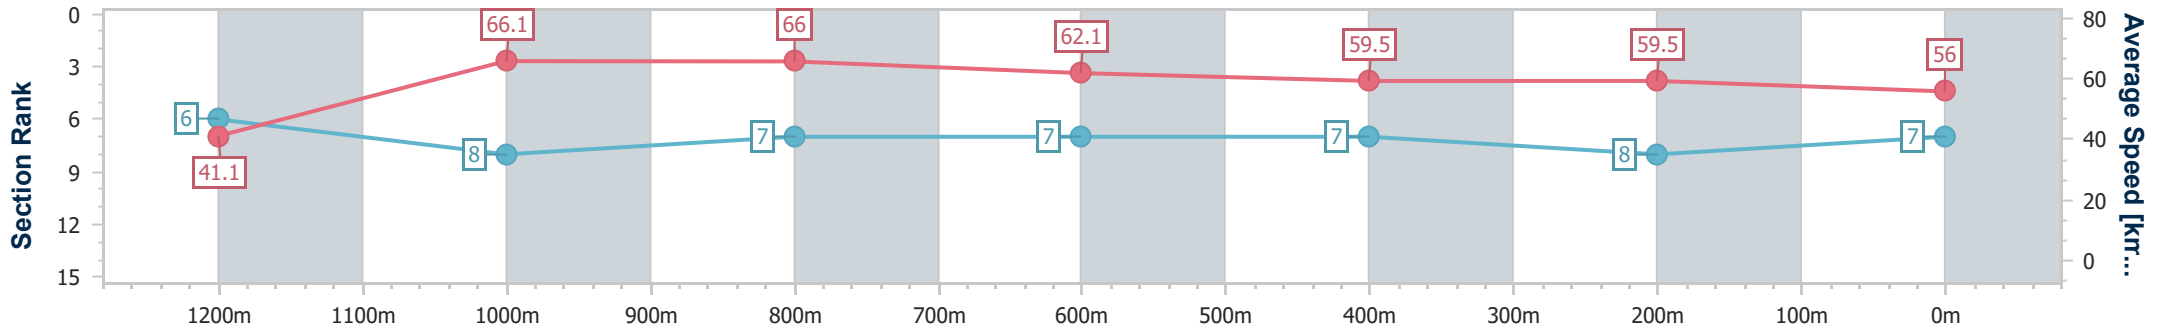

Horse/Jockey Name	Coaxial
Final Rank	7
Fastest Section Time (Section)	0:08.75 (Overall)
Top Speed [km/h] (Section)	68.3 (1200m)
Race State	Finished

Toowoomba QLD Professional
Race 1: Pittsworth Danes Football Club Class 2 Handicap - 1300m

01 July 2023 - 16:56

Track Rating: Good 4, Weather: Fine, Rail Position: +1m Entire

Section	Overall	1200m	1000m	800m	600m	400m	200m
Section Times	1:19.53 [7] (0:08.75)	1:10.78 [6] (0:10.94)	0:59.84 [8] (0:10.99)	0:48.85 [7] (0:11.65)	0:37.20 [7] (0:12.25)	0:24.95 [7] (0:12.13)	0:12.82 [8] (0:12.82)
Average Speed [km/h]	41.1	66.1	66.0	62.1	59.5	59.5	56.0
Top Speed [km/h]	60.6	68.3	67.6	63.4	62.5	61.8	58.8
Avg. Dist. to Rail [m]	9.0	4.4	2.4	1.3	2.3	0.9	5.1
Avg. Stride Freq. [Hz]	2.1	2.4	2.5	2.4	2.5	2.4	2.4
Avg. Stride Length [m]	5.5	7.5	7.4	7.2	6.7	6.8	6.5

- [ ] Ranking at each section and finish
- -.-.- No data available at this section
- NA No data available