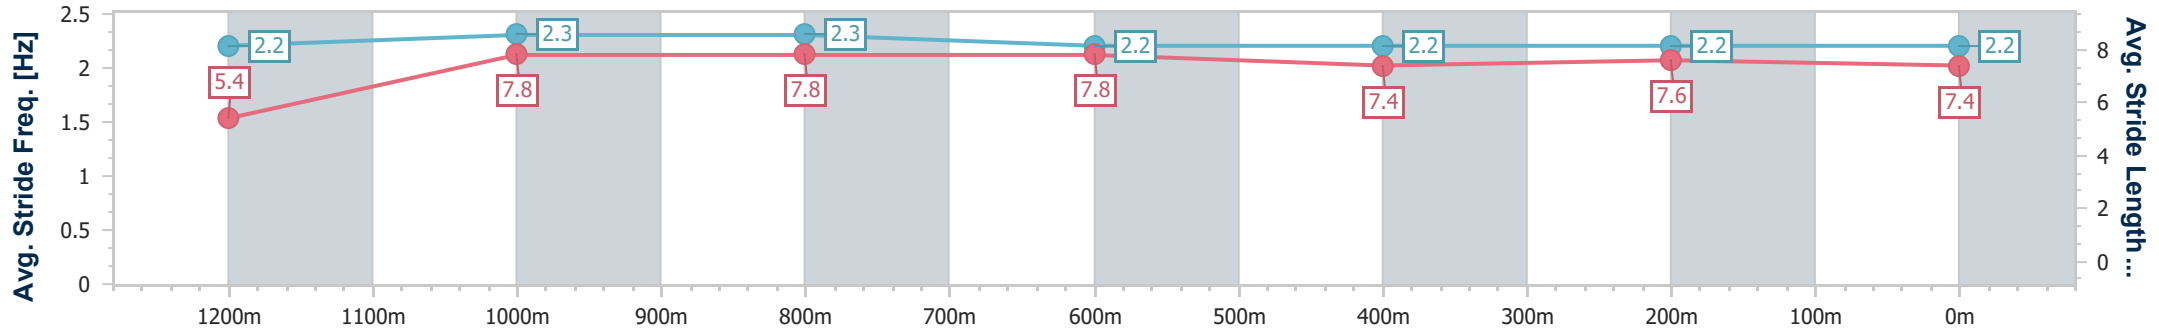

Horse/Jockey Name	Capitan De Seda
Final Rank	1
Fastest Section Time (Section)	0:08.51 (Overall)
Top Speed [km/h] (Section)	68.1 (1200m)
Race State	Finished

Toowoomba QLD Professional
Race 1: Pittsworth Danes Football Club Class 2 Handicap - 1300m

01 July 2023 - 16:56

Track Rating: Good 4, Weather: Fine, Rail Position: +1m Entire

Section	Overall	1200m	1000m	800m	600m	400m	200m
Section Times	1:18.72 [1] (0:08.51)	1:10.21 [5] (0:10.82)	0:59.39 [5] (0:11.23)	0:48.16 [6] (0:11.64)	0:36.52 [6] (0:12.31)	0:24.21 [6] (0:11.77)	0:12.44 [3] (0:12.44)
Average Speed [km/h]	42.4	66.7	64.8	62.3	59.3	61.3	57.7
Top Speed [km/h]	65.1	68.1	66.6	63.4	63.4	63.6	59.8
Avg. Dist. to Rail [m]	5.2	4.5	3.3	2.0	2.6	1.2	3.1
Avg. Stride Freq. [Hz]	2.2	2.3	2.3	2.2	2.2	2.2	2.2
Avg. Stride Length [m]	5.4	7.8	7.8	7.8	7.4	7.6	7.4

- [ ] Ranking at each section and finish
- -.-.- No data available at this section
- NA No data available