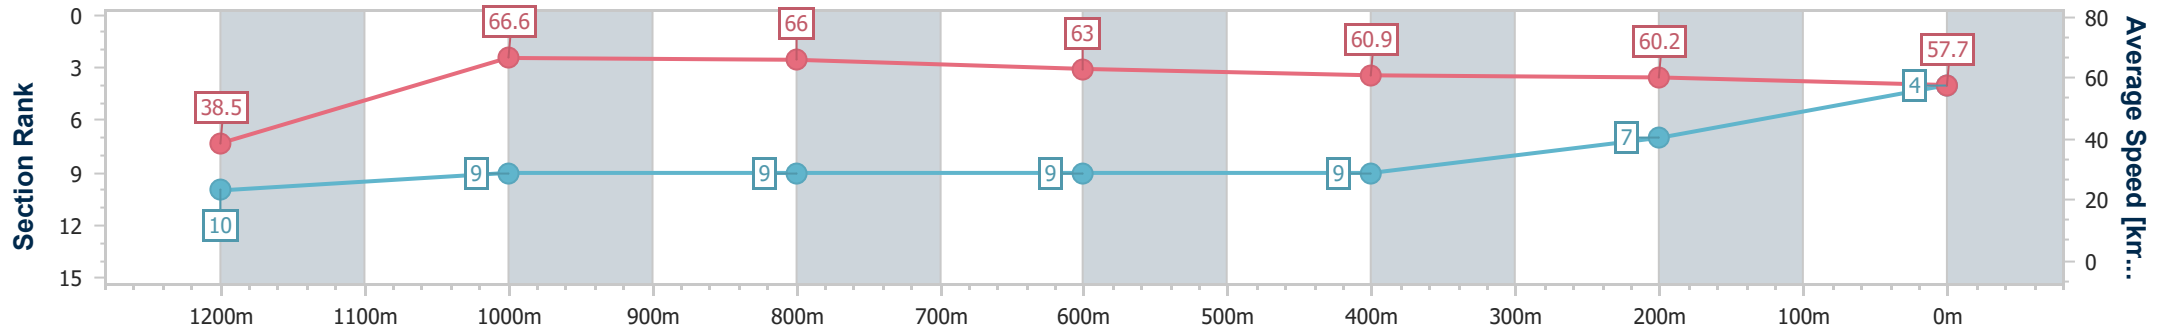

Horse/Jockey Name	Script Writer
Final Rank	4
Fastest Section Time (Section)	0:09.37 (Overall)
Top Speed [km/h] (Section)	68.2 (1200m)
Race State	Finished

Toowoomba QLD Professional
Race 1: Pittsworth Danes Football Club Class 2 Handicap - 1300m

01 July 2023 - 16:56

Track Rating: Good 4, Weather: Fine, Rail Position: +1m Entire

Section	Overall	1200m	1000m	800m	600m	400m	200m
Section Times	1:19.15 [4] (0:09.37)	1:09.78 [10] (0:10.83)	0:58.95 [9] (0:10.99)	0:47.96 [9] (0:11.50)	0:36.46 [9] (0:11.98)	0:24.48 [9] (0:12.01)	0:12.47 [7] (0:12.47)
Average Speed [km/h]	38.5	66.6	66.0	63.0	60.9	60.2	57.7
Top Speed [km/h]	62.8	68.2	67.5	64.5	63.7	61.7	58.9
Avg. Dist. to Rail [m]	8.9	4.1	2.4	1.8	2.7	1.7	4.8
Avg. Stride Freq. [Hz]	2.1	2.4	2.4	2.3	2.3	2.3	2.3
Avg. Stride Length [m]	5.2	7.6	7.6	7.5	7.2	7.2	6.9

- [ ] Ranking at each section and finish
- -.-.- No data available at this section
- NA No data available