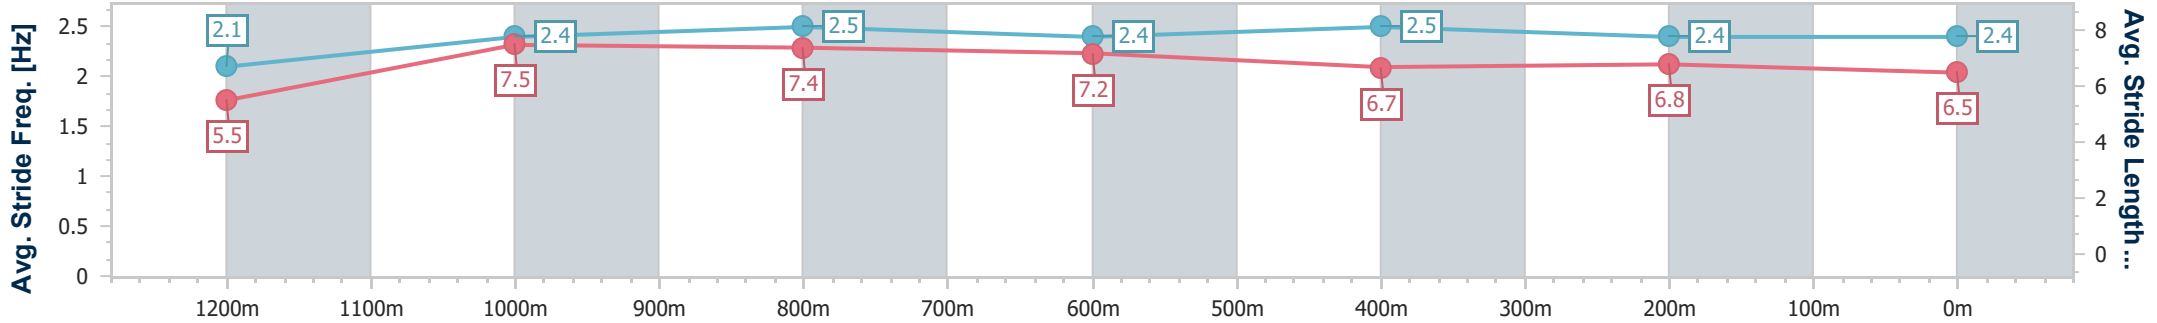

Horse/Jockey Name	Coaxial
Final Rank	7
Fastest Section Time (Section)	0:08.75 (Overall)
Top Speed [km/h] (Section)	68.3 (1200m)
Race State	Finished

Toowoomba QLD Professional
Race 1: Pittsworth Danes Football Club Class 2 Handicap - 1300m

01 July 2023 - 16:56

Track Rating: Good 4, Weather: Fine, Rail Position: +1m Entire

Section	Overall	1200m	1000m	800m	600m	400m	200m
Section Times	1:19.53 [7] (0:08.75)	1:10.78 [6] (0:10.94)	0:59.84 [8] (0:10.99)	0:48.85 [7] (0:11.65)	0:37.20 [7] (0:12.25)	0:24.95 [7] (0:12.13)	0:12.82 [8] (0:12.82)
Average Speed [km/h]	41.1	66.1	66.0	62.1	59.5	59.5	56.0
Top Speed [km/h]	60.6	68.3	67.6	63.4	62.5	61.8	58.8
Avg. Dist. to Rail [m]	9.0	4.4	2.4	1.3	2.3	0.9	5.1
Avg. Stride Freq. [Hz]	2.1	2.4	2.5	2.4	2.5	2.4	2.4
Avg. Stride Length [m]	5.5	7.5	7.4	7.2	6.7	6.8	6.5

- [ ] Ranking at each section and finish
- -.-.- No data available at this section
- NA No data available