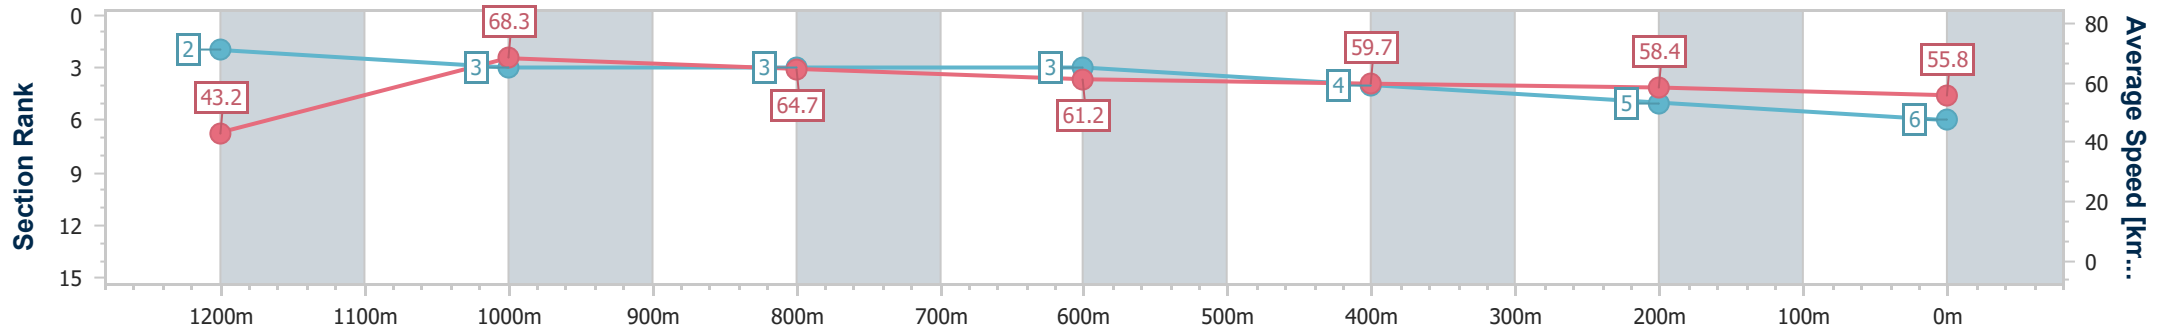

Horse/Jockey Name	Vonzither
Final Rank	6
Fastest Section Time (Section)	0:08.30 (Overall)
Top Speed [km/h] (Section)	70.0 (1200m)
Race State	Finished

Toowoomba QLD Professional
Race 1: Pittsworth Danes Football Club Class 2 Handicap - 1300m

01 July 2023 - 16:56

Track Rating: Good 4, Weather: Fine, Rail Position: +1m Entire

Section	Overall	1200m	1000m	800m	600m	400m	200m
Section Times	1:19.26 [6] (0:08.30)	1:10.96 [2] (0:10.58)	1:00.38 [3] (0:11.21)	0:49.17 [3] (0:11.85)	0:37.32 [3] (0:12.10)	0:25.22 [4] (0:12.35)	0:12.87 [5] (0:12.87)
Average Speed [km/h]	43.2	68.3	64.7	61.2	59.7	58.4	55.8
Top Speed [km/h]	64.0	70.0	67.4	62.3	60.8	59.4	58.1
Avg. Dist. to Rail [m]	6.0	3.1	1.5	1.7	0.8	1.0	1.6
Avg. Stride Freq. [Hz]	2.3	2.4	2.3	2.3	2.3	2.3	2.2
Avg. Stride Length [m]	5.3	7.8	7.7	7.4	7.2	7.1	6.9

- [ ] Ranking at each section and finish
- -.-.- No data available at this section
- NA No data available