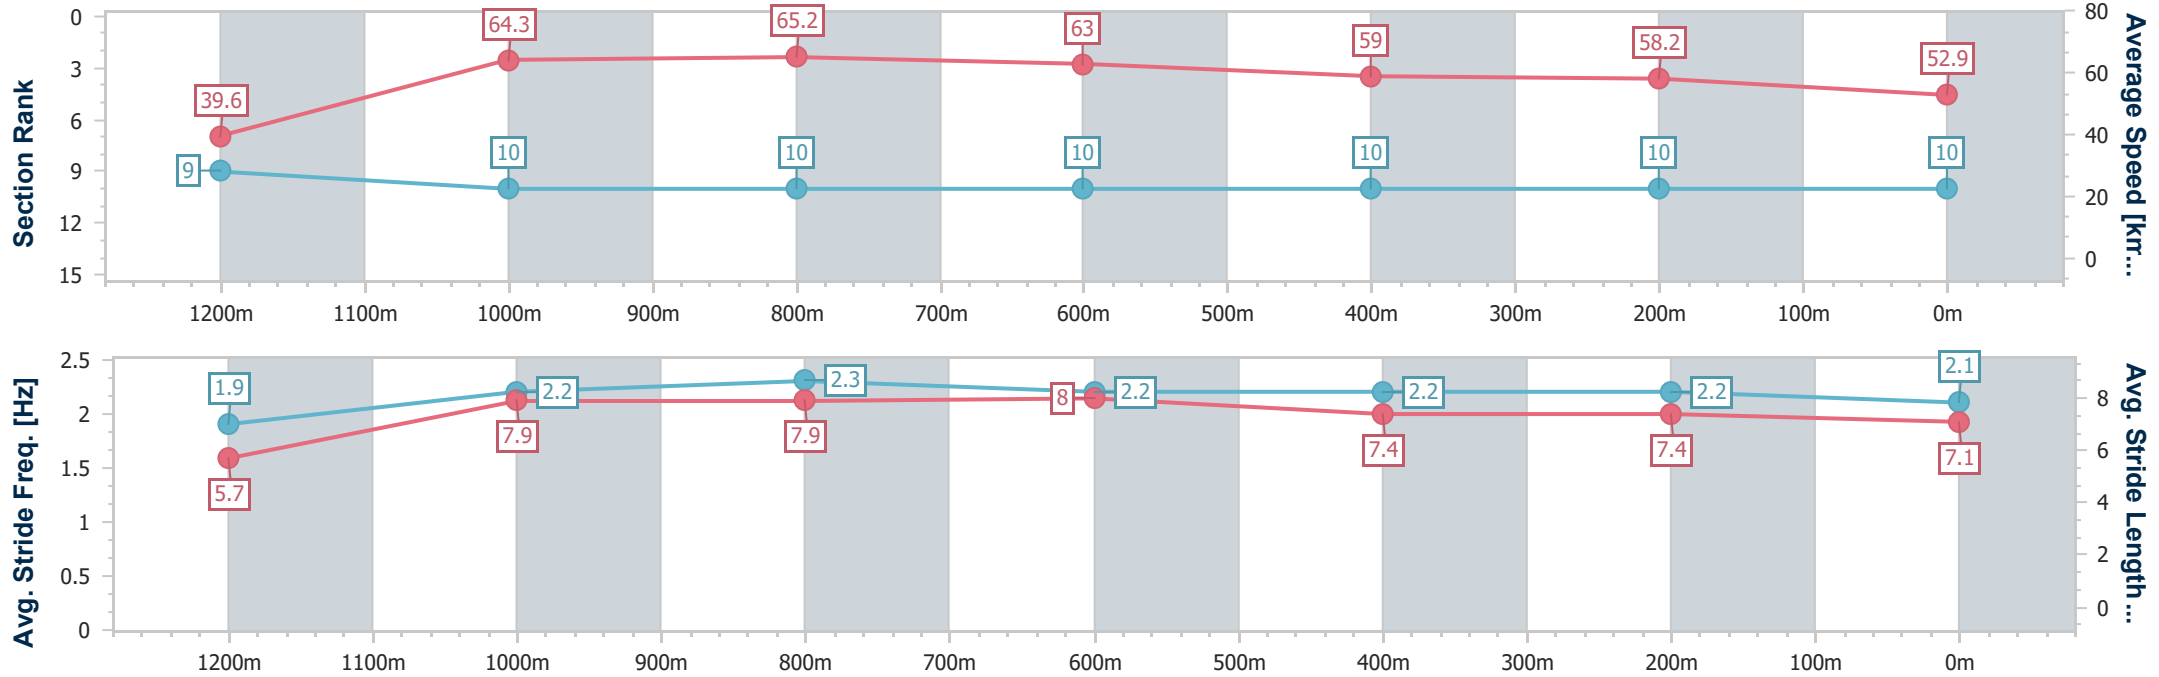

- [ ] Ranking at each section and finish
- .-.- No data available at this section
- NA No data available

Horse/Jockey Name	Fastnet Jack
Final Rank	10
Fastest Section Time (Section)	0:09.08 (Overall)
Top Speed [km/h] (Section)	66.3 (1200m)
Race State	Finished

- [ ] Ranking at each section and finish
- .-.- No data available at this section
- NA No data available