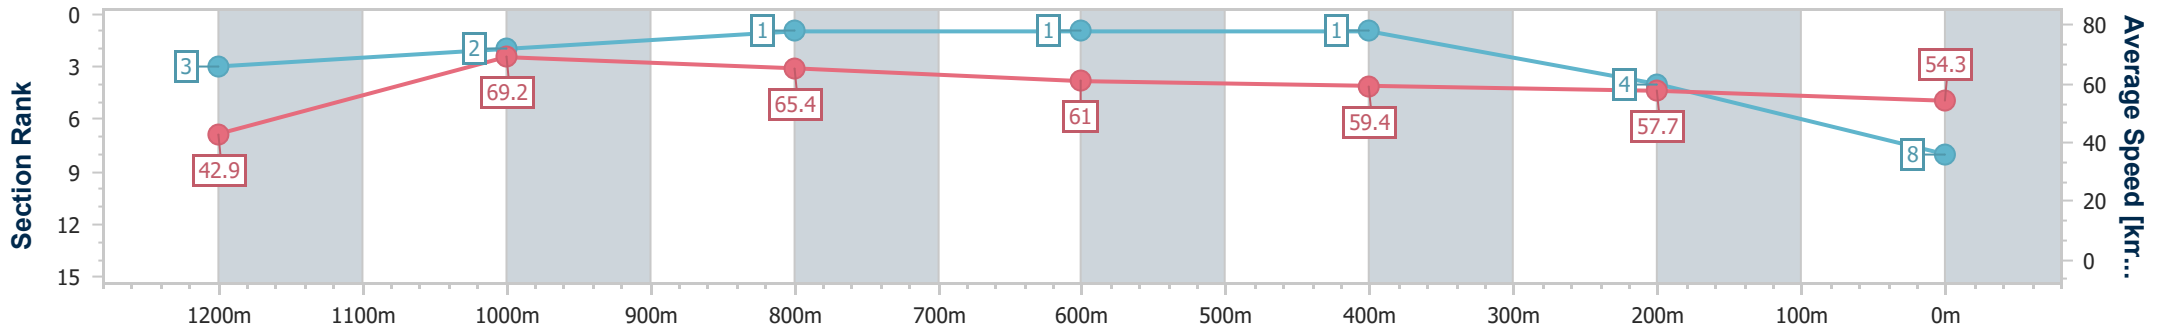

Horse/Jockey Name	Lansbrook
Final Rank	8
Fastest Section Time (Section)	0:08.39 (Overall)
Top Speed [km/h] (Section)	70.7 (1200m)
Race State	Finished

Toowoomba QLD Professional
Race 1: Pittsworth Danes Football Club Class 2 Handicap - 1300m

01 July 2023 - 16:56

Track Rating: Good 4, Weather: Fine, Rail Position: +1m Entire

Section	Overall	1200m	1000m	800m	600m	400m	200m
Section Times	1:19.54 [8] (0:08.39)	1:11.15 [3] (0:10.43)	1:00.72 [2] (0:11.04)	0:49.68 [1] (0:11.84)	0:37.84 [1] (0:12.08)	0:25.76 [1] (0:12.52)	0:13.24 [4] (0:13.24)
Average Speed [km/h]	42.9	69.2	65.4	61.0	59.4	57.7	54.3
Top Speed [km/h]	67.5	70.7	68.1	63.0	60.2	59.6	55.8
Avg. Dist. to Rail [m]	7.4	3.0	1.4	0.7	0.4	0.5	0.5
Avg. Stride Freq. [Hz]	2.2	2.5	2.3	2.3	2.3	2.3	2.2
Avg. Stride Length [m]	5.4	7.8	7.8	7.4	7.2	7.0	6.9

- [ ] Ranking at each section and finish
- -.-.- No data available at this section
- NA No data available