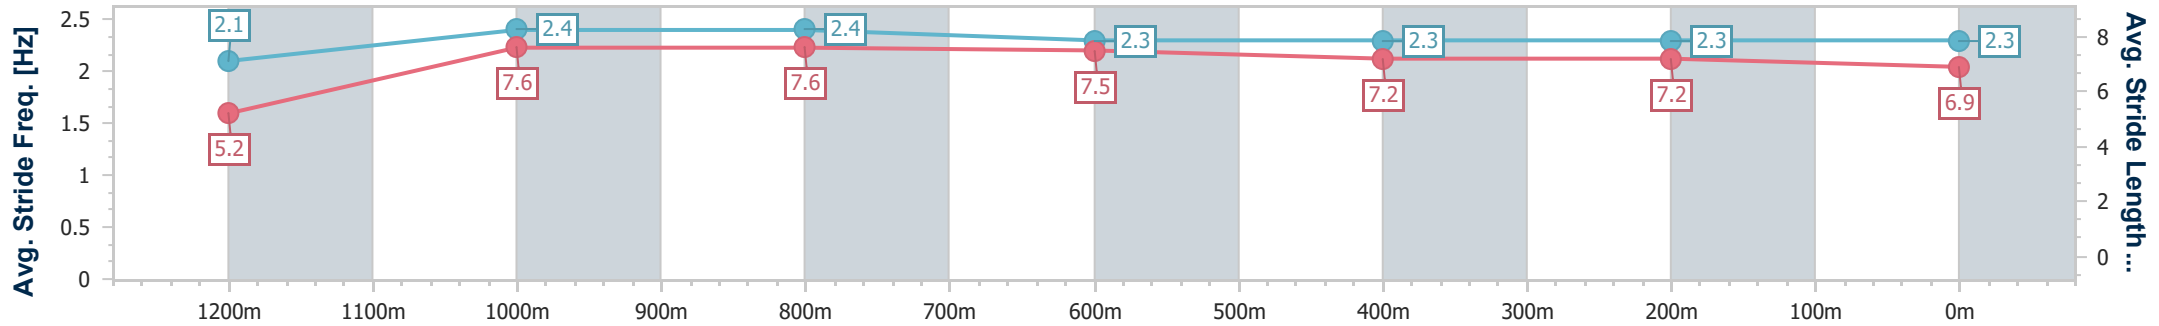

Horse/Jockey Name	Script Writer
Final Rank	4
Fastest Section Time (Section)	0:09.37 (Overall)
Top Speed [km/h] (Section)	68.2 (1200m)
Race State	Finished

Toowoomba QLD Professional
Race 1: Pittsworth Danes Football Club Class 2 Handicap - 1300m

01 July 2023 - 16:56

Track Rating: Good 4, Weather: Fine, Rail Position: +1m Entire

Section	Overall	1200m	1000m	800m	600m	400m	200m
Section Times	1:19.15 [4] (0:09.37)	1:09.78 [10] (0:10.83)	0:58.95 [9] (0:10.99)	0:47.96 [9] (0:11.50)	0:36.46 [9] (0:11.98)	0:24.48 [9] (0:12.01)	0:12.47 [7] (0:12.47)
Average Speed [km/h]	38.5	66.6	66.0	63.0	60.9	60.2	57.7
Top Speed [km/h]	62.8	68.2	67.5	64.5	63.7	61.7	58.9
Avg. Dist. to Rail [m]	8.9	4.1	2.4	1.8	2.7	1.7	4.8
Avg. Stride Freq. [Hz]	2.1	2.4	2.4	2.3	2.3	2.3	2.3
Avg. Stride Length [m]	5.2	7.6	7.6	7.5	7.2	7.2	6.9

- [ ] Ranking at each section and finish
- -.-.- No data available at this section
- NA No data available