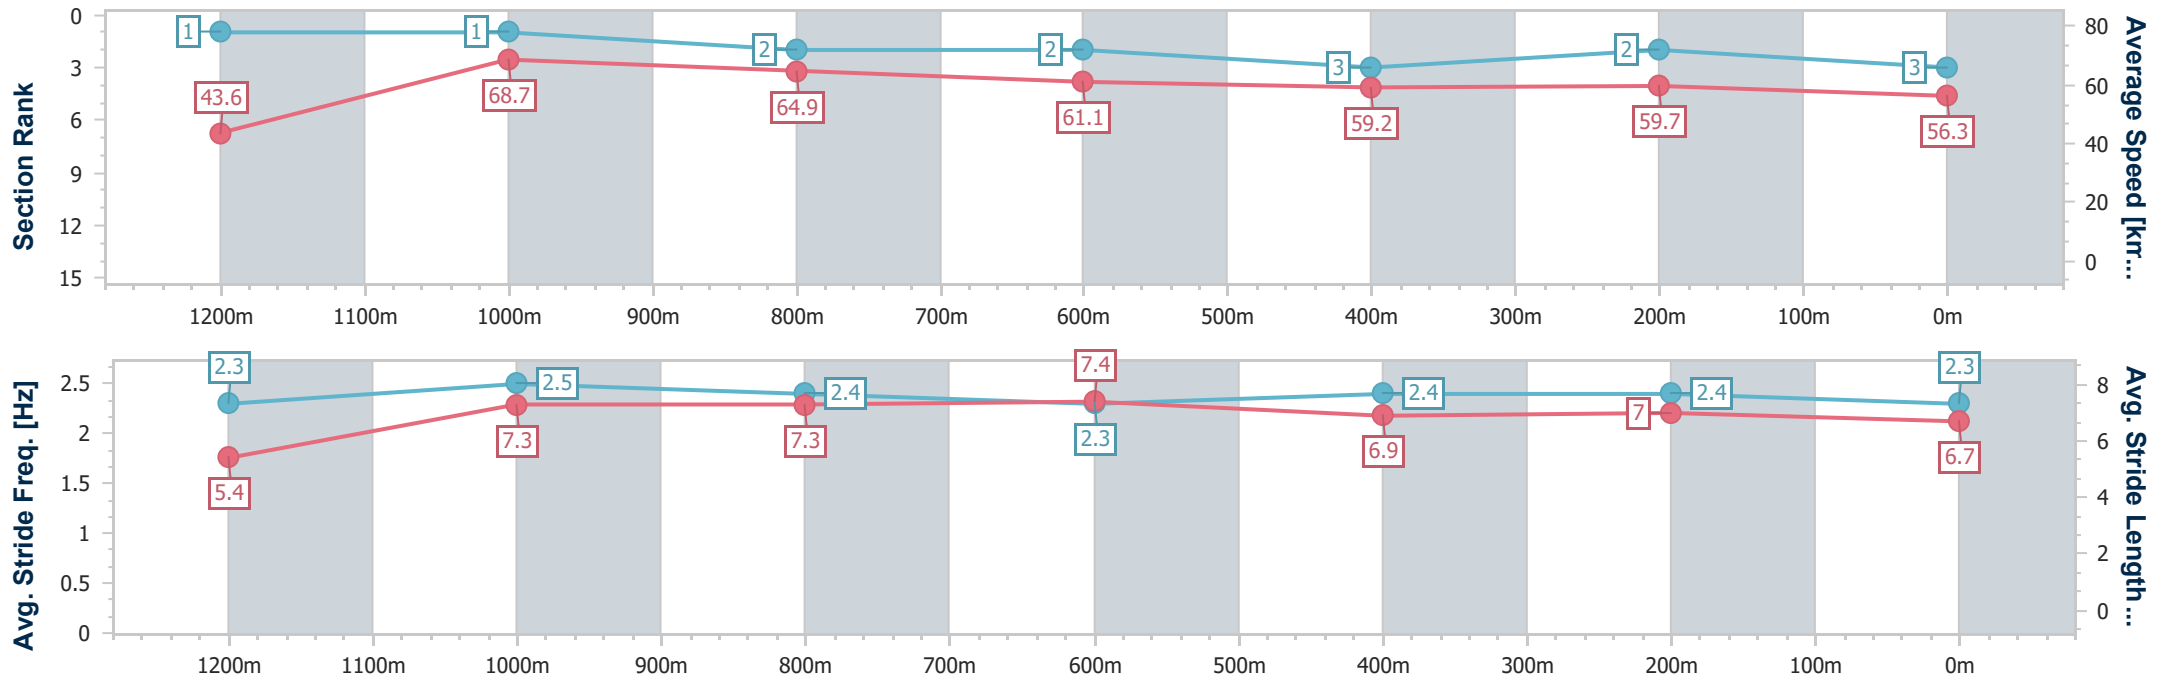

Horse/Jockey Name	Monday Monday
Final Rank	3
Fastest Section Time (Section)	0:08.26 (Overall)
Top Speed [km/h] (Section)	70.8 (1200m)
Race State	Finished

Toowoomba QLD Professional
Race 1: Pittsworth Danes Football Club Class 2 Handicap - 1300m

01 July 2023 - 16:56

Track Rating: Good 4, Weather: Fine, Rail Position: +1m Entire

Section	Overall	1200m	1000m	800m	600m	400m	200m
Section Times	1:18.97 [3] (0:08.26)	1:10.71 [1] (0:10.53)	1:00.18 [1] (0:11.18)	0:49.00 [2] (0:11.80)	0:37.20 [2] (0:12.26)	0:24.94 [3] (0:12.17)	0:12.77 [2] (0:12.77)
Average Speed [km/h]	43.6	68.7	64.9	61.1	59.2	59.7	56.3
Top Speed [km/h]	66.5	70.8	67.7	63.5	62.2	62.2	58.7
Avg. Dist. to Rail [m]	10.4	4.5	2.0	0.5	1.8	2.3	1.6
Avg. Stride Freq. [Hz]	2.3	2.5	2.4	2.3	2.4	2.4	2.3
Avg. Stride Length [m]	5.4	7.3	7.3	7.4	6.9	7.0	6.7

- [ ] Ranking at each section and finish
- -.-.- No data available at this section
- NA No data available