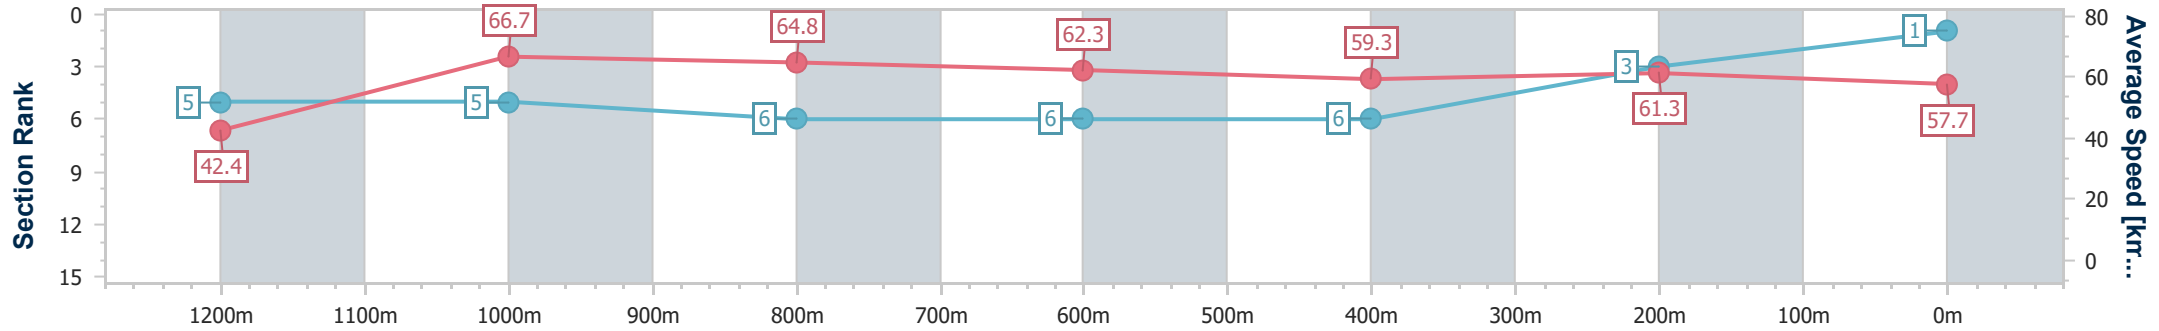

Horse/Jockey Name	Capitan De Seda
Final Rank	1
Fastest Section Time (Section)	0:08.51 (Overall)
Top Speed [km/h] (Section)	68.1 (1200m)
Race State	Finished

Toowoomba QLD Professional
Race 1: Pittsworth Danes Football Club Class 2 Handicap - 1300m

01 July 2023 - 16:56

Track Rating: Good 4, Weather: Fine, Rail Position: +1m Entire

Section	Overall	1200m	1000m	800m	600m	400m	200m
Section Times	1:18.72 [1] (0:08.51)	1:10.21 [5] (0:10.82)	0:59.39 [5] (0:11.23)	0:48.16 [6] (0:11.64)	0:36.52 [6] (0:12.31)	0:24.21 [6] (0:11.77)	0:12.44 [3] (0:12.44)
Average Speed [km/h]	42.4	66.7	64.8	62.3	59.3	61.3	57.7
Top Speed [km/h]	65.1	68.1	66.6	63.4	63.4	63.6	59.8
Avg. Dist. to Rail [m]	5.2	4.5	3.3	2.0	2.6	1.2	3.1
Avg. Stride Freq. [Hz]	2.2	2.3	2.3	2.2	2.2	2.2	2.2
Avg. Stride Length [m]	5.4	7.8	7.8	7.8	7.4	7.6	7.4

- [ ] Ranking at each section and finish
- -.-.- No data available at this section
- NA No data available