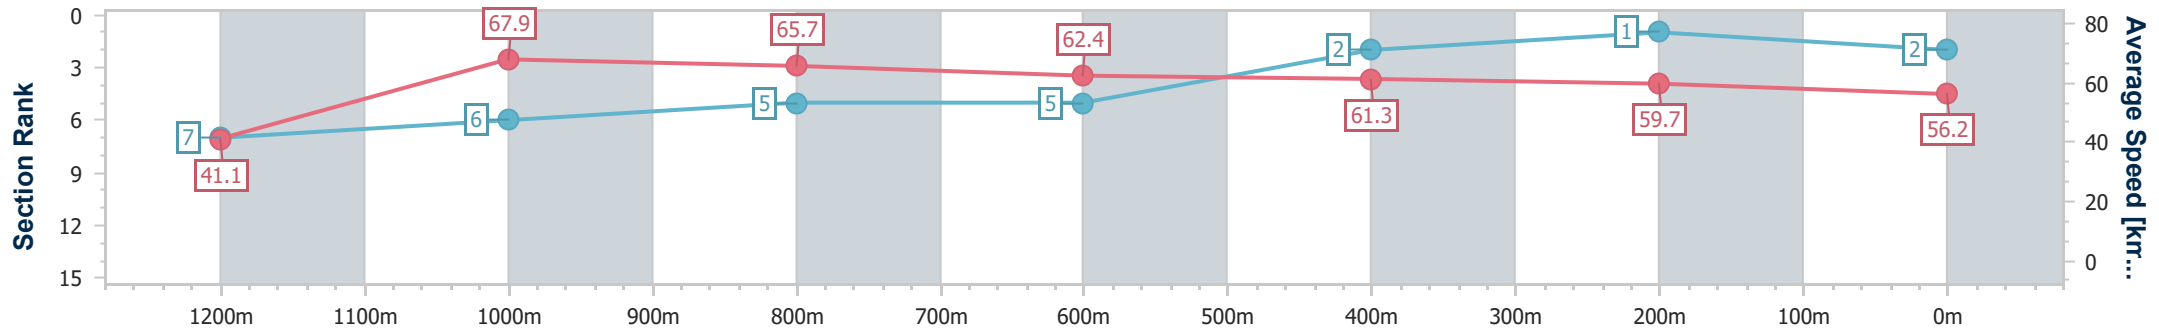

Horse/Jockey Name	Enterprise Bella
Final Rank	2
Fastest Section Time (Section)	0:08.76 (Overall)
Top Speed [km/h] (Section)	69.9 (1200m)
Race State	Finished

Toowoomba QLD Professional
Race 1: Pittsworth Danes Football Club Class 2 Handicap - 1300m

01 July 2023 - 16:56

Track Rating: Good 4, Weather: Fine, Rail Position: +1m Entire

Section	Overall	1200m	1000m	800m	600m	400m	200m
Section Times	1:18.92 [2] (0:08.76)	1:10.16 [7] (0:10.64)	0:59.52 [6] (0:11.10)	0:48.42 [5] (0:11.61)	0:36.81 [5] (0:11.87)	0:24.94 [2] (0:12.14)	0:12.80 [1] (0:12.80)
Average Speed [km/h]	41.1	67.9	65.7	62.4	61.3	59.7	56.2
Top Speed [km/h]	63.3	69.9	68.4	64.0	64.6	61.2	58.3
Avg. Dist. to Rail [m]	7.6	5.6	3.9	2.2	2.0	2.3	3.7
Avg. Stride Freq. [Hz]	2.1	2.5	2.5	2.4	2.4	2.4	2.3
Avg. Stride Length [m]	5.5	7.4	7.4	7.2	6.9	6.9	6.6

- [ ] Ranking at each section and finish
- -.-.- No data available at this section
- NA No data available