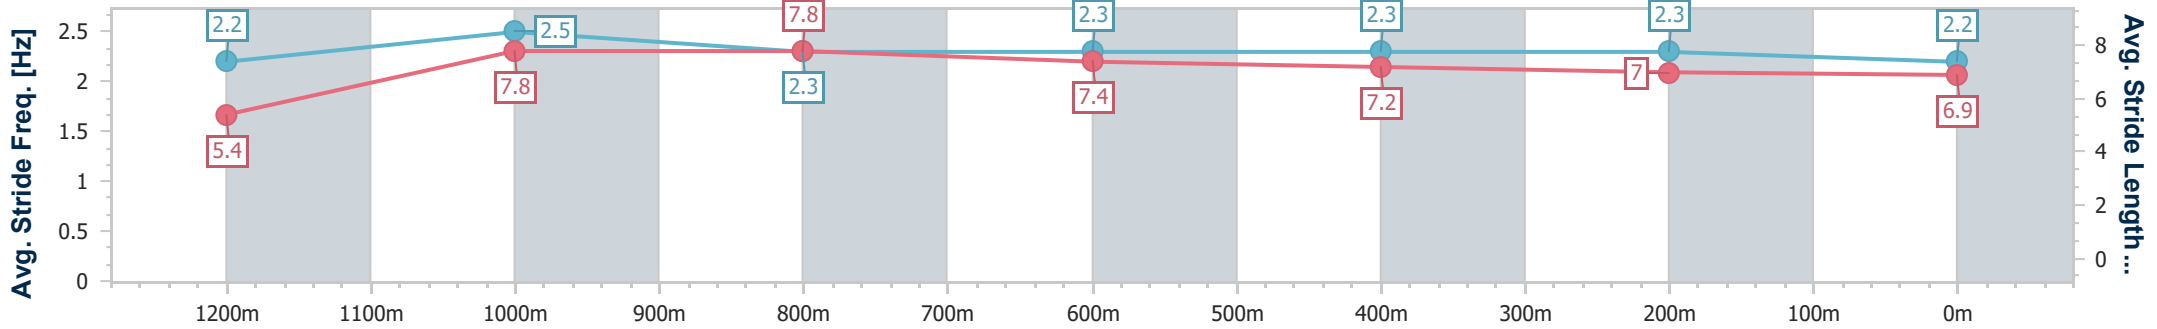

Horse/Jockey Name	Lansbrook
Final Rank	8
Fastest Section Time (Section)	0:08.39 (Overall)
Top Speed [km/h] (Section)	70.7 (1200m)
Race State	Finished

Toowoomba QLD Professional
Race 1: Pittsworth Danes Football Club Class 2 Handicap - 1300m

01 July 2023 - 16:56

Track Rating: Good 4, Weather: Fine, Rail Position: +1m Entire

Section	Overall	1200m	1000m	800m	600m	400m	200m
Section Times	1:19.54 [8] (0:08.39)	1:11.15 [3] (0:10.43)	1:00.72 [2] (0:11.04)	0:49.68 [1] (0:11.84)	0:37.84 [1] (0:12.08)	0:25.76 [1] (0:12.52)	0:13.24 [4] (0:13.24)
Average Speed [km/h]	42.9	69.2	65.4	61.0	59.4	57.7	54.3
Top Speed [km/h]	67.5	70.7	68.1	63.0	60.2	59.6	55.8
Avg. Dist. to Rail [m]	7.4	3.0	1.4	0.7	0.4	0.5	0.5
Avg. Stride Freq. [Hz]	2.2	2.5	2.3	2.3	2.3	2.3	2.2
Avg. Stride Length [m]	5.4	7.8	7.8	7.4	7.2	7.0	6.9

- [ ] Ranking at each section and finish
- -.-.- No data available at this section
- NA No data available