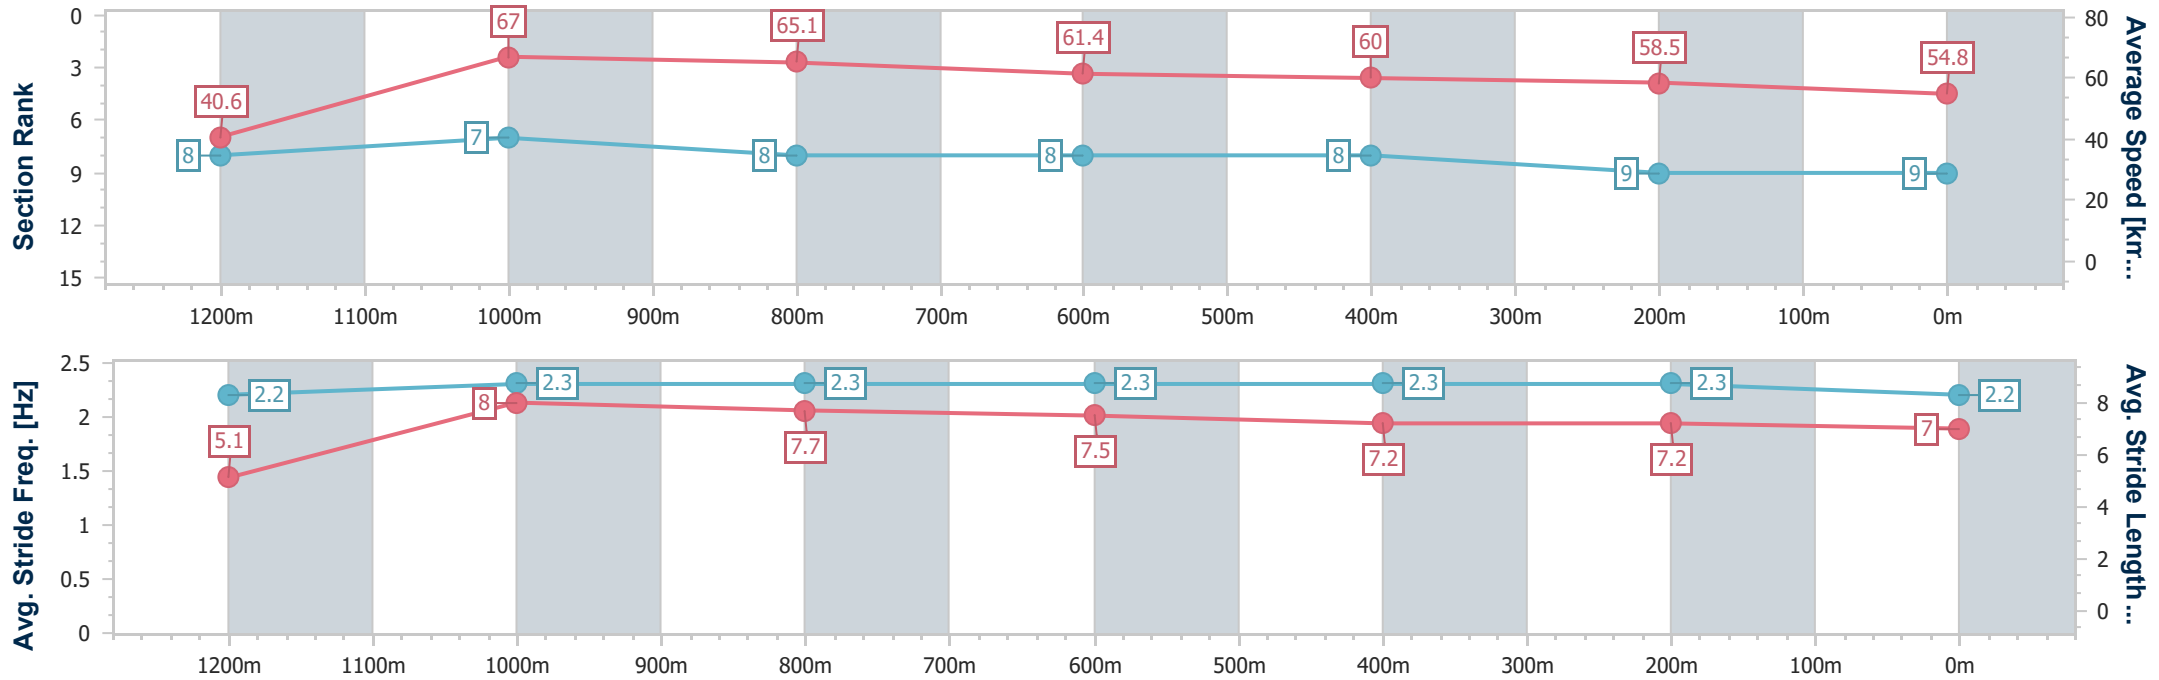

Horse/Jockey Name	Harbelle
Final Rank	9
Fastest Section Time (Section)	0:08.90 (Overall)
Top Speed [km/h] (Section)	67.8 (1200m)
Race State	Finished

Toowoomba QLD Professional
Race 1: Pittsworth Danes Football Club Class 2 Handicap - 1300m

01 July 2023 - 16:56

Track Rating: Good 4, Weather: Fine, Rail Position: +1m Entire

Section	Overall	1200m	1000m	800m	600m	400m	200m
Section Times	1:19.99 [9] (0:08.90)	1:11.09 [8] (0:10.78)	1:00.31 [7] (0:11.11)	0:49.20 [8] (0:11.77)	0:37.43 [8] (0:12.04)	0:25.39 [8] (0:12.28)	0:13.11 [9] (0:13.11)
Average Speed [km/h]	40.6	67.0	65.1	61.4	60.0	58.5	54.8
Top Speed [km/h]	65.0	67.8	66.6	63.0	61.4	59.9	56.9
Avg. Dist. to Rail [m]	6.0	4.5	2.4	1.0	0.7	0.3	1.0
Avg. Stride Freq. [Hz]	2.2	2.3	2.3	2.3	2.3	2.3	2.2
Avg. Stride Length [m]	5.1	8.0	7.7	7.5	7.2	7.2	7.0

- [ ] Ranking at each section and finish
- -.-.- No data available at this section
- NA No data available