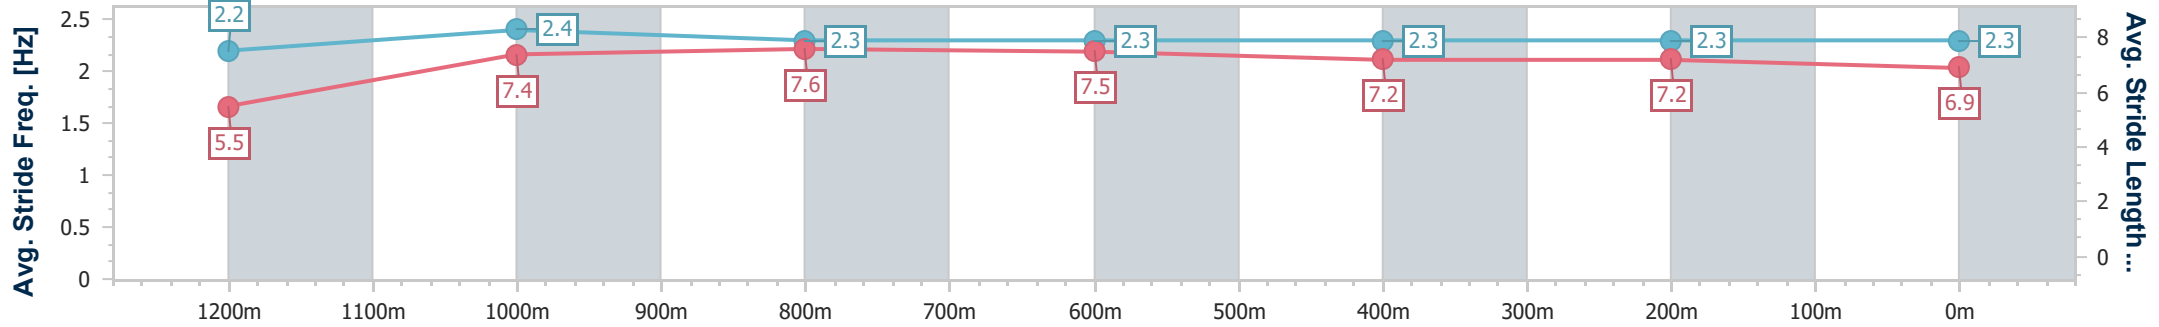

Horse/Jockey Name	Sempreinte
Final Rank	5
Fastest Section Time (Section)	0:08.43 (Overall)
Top Speed [km/h] (Section)	70.3 (1200m)
Race State	Finished

Toowoomba QLD Professional
Race 1: Pittsworth Danes Football Club Class 2 Handicap - 1300m

01 July 2023 - 16:56

Track Rating: Good 4, Weather: Fine, Rail Position: +1m Entire

Section	Overall	1200m	1000m	800m	600m	400m	200m
Section Times	1:19.15 [5] (0:08.43)	1:10.72 [4] (0:10.60)	1:00.12 [4] (0:11.21)	0:48.91 [4] (0:11.82)	0:37.09 [4] (0:12.12)	0:24.97 [5] (0:12.22)	0:12.75 [6] (0:12.75)
Average Speed [km/h]	42.8	68.2	65.3	61.5	59.9	59.2	56.3
Top Speed [km/h]	63.2	70.3	67.1	63.7	61.4	61.0	57.7
Avg. Dist. to Rail [m]	9.6	6.9	4.7	2.6	1.6	1.5	3.4
Avg. Stride Freq. [Hz]	2.2	2.4	2.3	2.3	2.3	2.3	2.3
Avg. Stride Length [m]	5.5	7.4	7.6	7.5	7.2	7.2	6.9

- [ ] Ranking at each section and finish
- -.-.- No data available at this section
- NA No data available