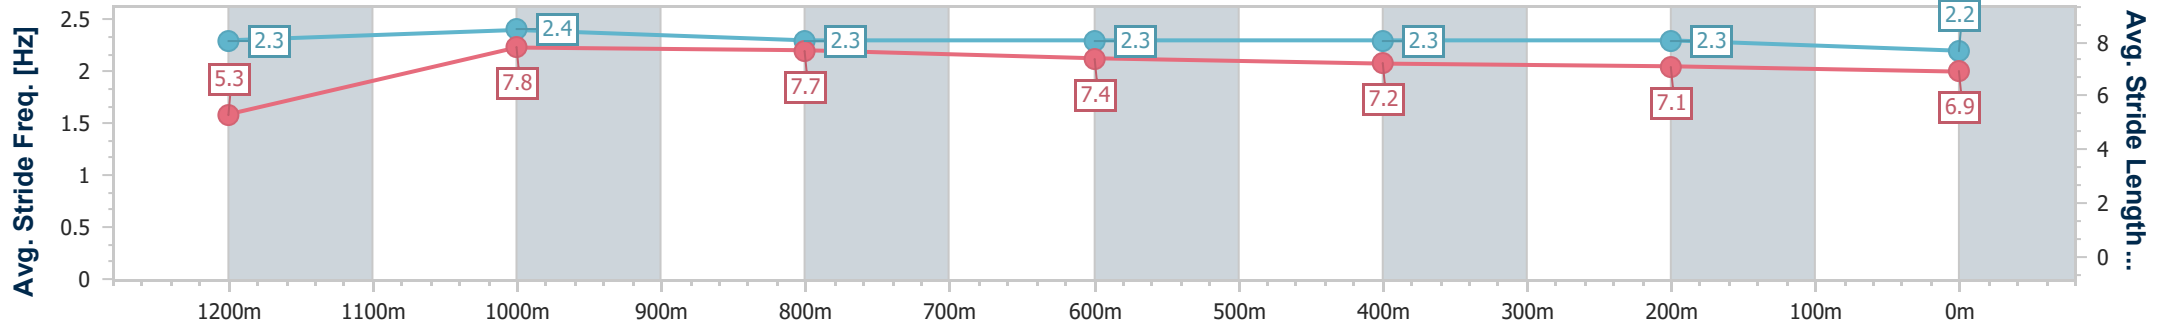

Horse/Jockey Name	Vonzither
Final Rank	6
Fastest Section Time (Section)	0:08.30 (Overall)
Top Speed [km/h] (Section)	70.0 (1200m)
Race State	Finished

Toowoomba QLD Professional
Race 1: Pittsworth Danes Football Club Class 2 Handicap - 1300m

01 July 2023 - 16:56

Track Rating: Good 4, Weather: Fine, Rail Position: +1m Entire

Section	Overall	1200m	1000m	800m	600m	400m	200m
Section Times	1:19.26 [6] (0:08.30)	1:10.96 [2] (0:10.58)	1:00.38 [3] (0:11.21)	0:49.17 [3] (0:11.85)	0:37.32 [3] (0:12.10)	0:25.22 [4] (0:12.35)	0:12.87 [5] (0:12.87)
Average Speed [km/h]	43.2	68.3	64.7	61.2	59.7	58.4	55.8
Top Speed [km/h]	64.0	70.0	67.4	62.3	60.8	59.4	58.1
Avg. Dist. to Rail [m]	6.0	3.1	1.5	1.7	0.8	1.0	1.6
Avg. Stride Freq. [Hz]	2.3	2.4	2.3	2.3	2.3	2.3	2.2
Avg. Stride Length [m]	5.3	7.8	7.7	7.4	7.2	7.1	6.9

- [ ] Ranking at each section and finish
- -.-.- No data available at this section
- NA No data available