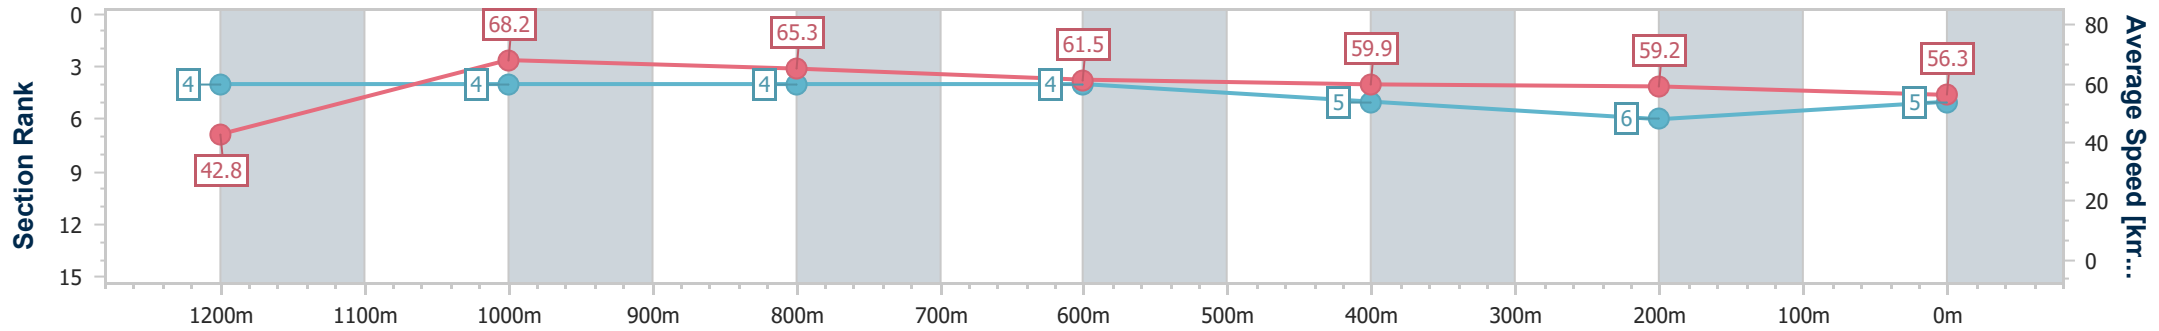

Horse/Jockey Name	Sempreinte
Final Rank	5
Fastest Section Time (Section)	0:08.43 (Overall)
Top Speed [km/h] (Section)	70.3 (1200m)
Race State	Finished

Toowoomba QLD Professional
Race 1: Pittsworth Danes Football Club Class 2 Handicap - 1300m

01 July 2023 - 16:56

Track Rating: Good 4, Weather: Fine, Rail Position: +1m Entire

Section	Overall	1200m	1000m	800m	600m	400m	200m
Section Times	1:19.15 [5] (0:08.43)	1:10.72 [4] (0:10.60)	1:00.12 [4] (0:11.21)	0:48.91 [4] (0:11.82)	0:37.09 [4] (0:12.12)	0:24.97 [5] (0:12.22)	0:12.75 [6] (0:12.75)
Average Speed [km/h]	42.8	68.2	65.3	61.5	59.9	59.2	56.3
Top Speed [km/h]	63.2	70.3	67.1	63.7	61.4	61.0	57.7
Avg. Dist. to Rail [m]	9.6	6.9	4.7	2.6	1.6	1.5	3.4
Avg. Stride Freq. [Hz]	2.2	2.4	2.3	2.3	2.3	2.3	2.3
Avg. Stride Length [m]	5.5	7.4	7.6	7.5	7.2	7.2	6.9

- [ ] Ranking at each section and finish
- -.-.- No data available at this section
- NA No data available