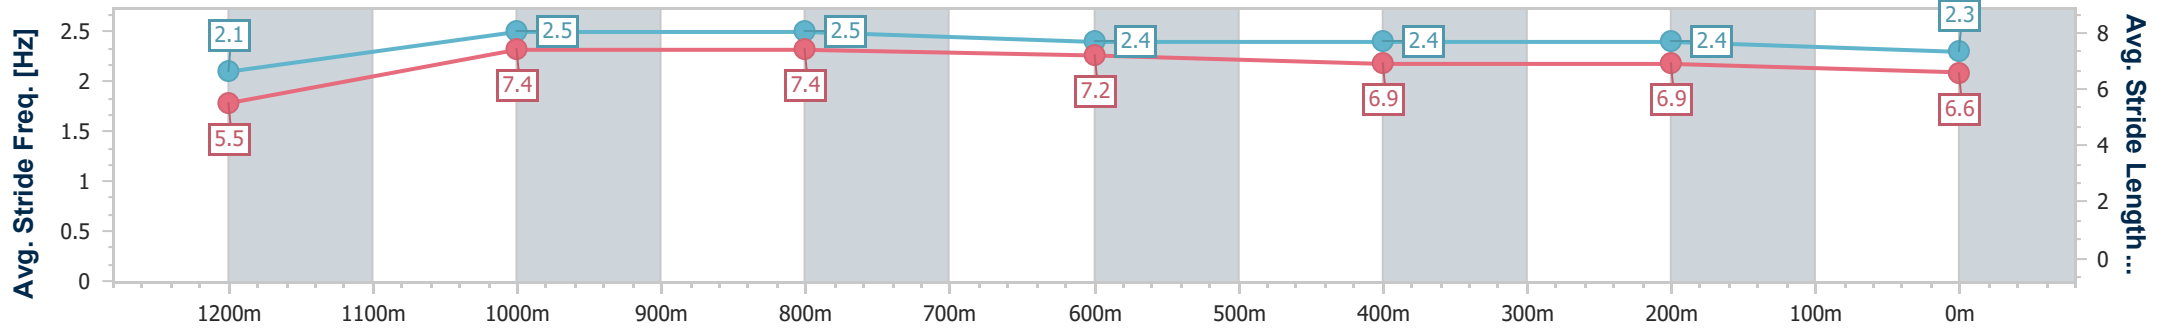

Horse/Jockey Name	Enterprise Bella
Final Rank	2
Fastest Section Time (Section)	0:08.76 (Overall)
Top Speed [km/h] (Section)	69.9 (1200m)
Race State	Finished

Toowoomba QLD Professional
Race 1: Pittsworth Danes Football Club Class 2 Handicap - 1300m

01 July 2023 - 16:56

Track Rating: Good 4, Weather: Fine, Rail Position: +1m Entire

Section	Overall	1200m	1000m	800m	600m	400m	200m
Section Times	1:18.92 [2] (0:08.76)	1:10.16 [7] (0:10.64)	0:59.52 [6] (0:11.10)	0:48.42 [5] (0:11.61)	0:36.81 [5] (0:11.87)	0:24.94 [2] (0:12.14)	0:12.80 [1] (0:12.80)
Average Speed [km/h]	41.1	67.9	65.7	62.4	61.3	59.7	56.2
Top Speed [km/h]	63.3	69.9	68.4	64.0	64.6	61.2	58.3
Avg. Dist. to Rail [m]	7.6	5.6	3.9	2.2	2.0	2.3	3.7
Avg. Stride Freq. [Hz]	2.1	2.5	2.5	2.4	2.4	2.4	2.3
Avg. Stride Length [m]	5.5	7.4	7.4	7.2	6.9	6.9	6.6

- [ ] Ranking at each section and finish
- -.-.- No data available at this section
- NA No data available