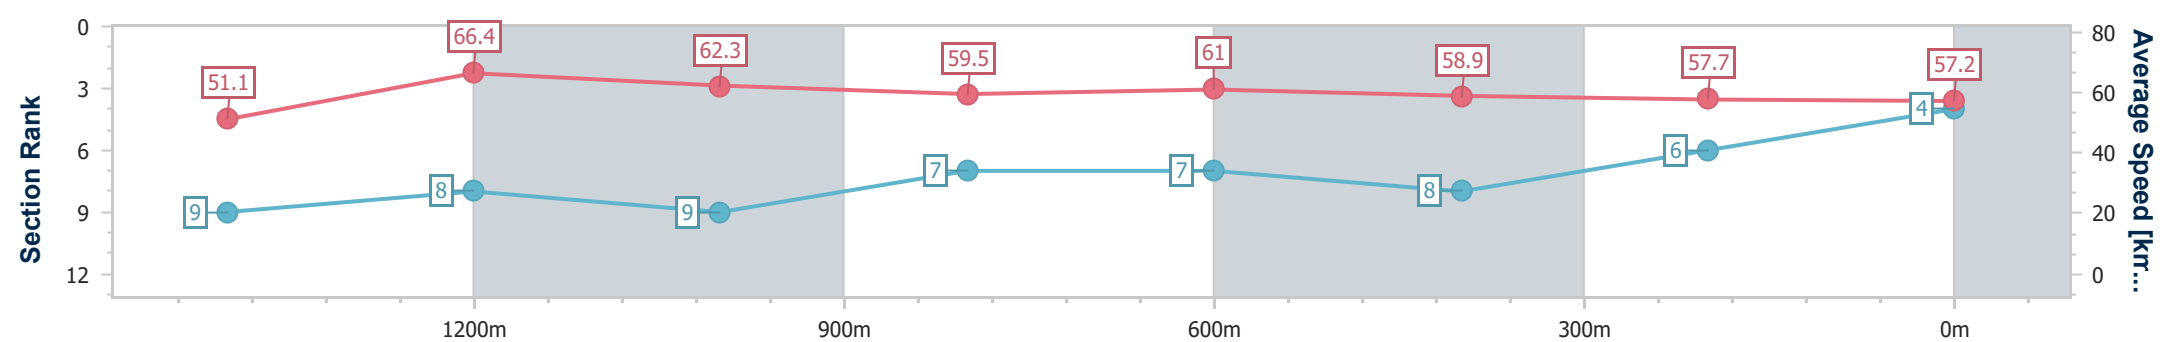

Horse/Jockey Name	Rapido Gris
Final Rank	4
Fastest Section Time (Section)	0:10.78 (1400m)
Top Speed [km/h] (Section)	67.9 (1400m)
Race State	Finished

Toowoomba QLD Professional
Race 4: Oakey Beef Exports BENCHMARK 65 Handicap - 1625m

01 July 2023 - 18:46

Track Rating: Good 4, Weather: Fine, Rail Position: +1m Entire

Section	Overall	1400m	1200m	1000m	800m	600m	400m	200m					
Section Times	1:39.48 [4] (0:15.98)	1:23.50 [9] (0:10.78)	1:12.72 [8] (0:11.54)	1:01.18 [9] (0:12.12)	0:49.06 [7] (0:11.82)	0:37.24 [7] (0:12.26)	0:24.98 [8] (0:12.46)	0:12.52 [6] (0:12.52)					
Average Speed [km/h]	51.1	66.4	62.3	59.5	61.0	58.9	57.7	57.2					
Top Speed [km/h]	65.8	67.9	66.3	60.6	62.1	61.7	59.3	58.9					
Avg. Dist. to Rail [m]	7.1	1.5	1.3	0.6	1.1	0.5	0.5	1.2					
Avg. Stride Freq. [Hz]	2.1	2.3	2.2	2.2	2.3	2.2	2.2	2.2					
Avg. Stride Length [m]	6.9	7.9	7.7	7.5	7.4	7.3	7.2	7.1					

- [ ] Ranking at each section and finish
- -.-.- No data available at this section
- NA No data available