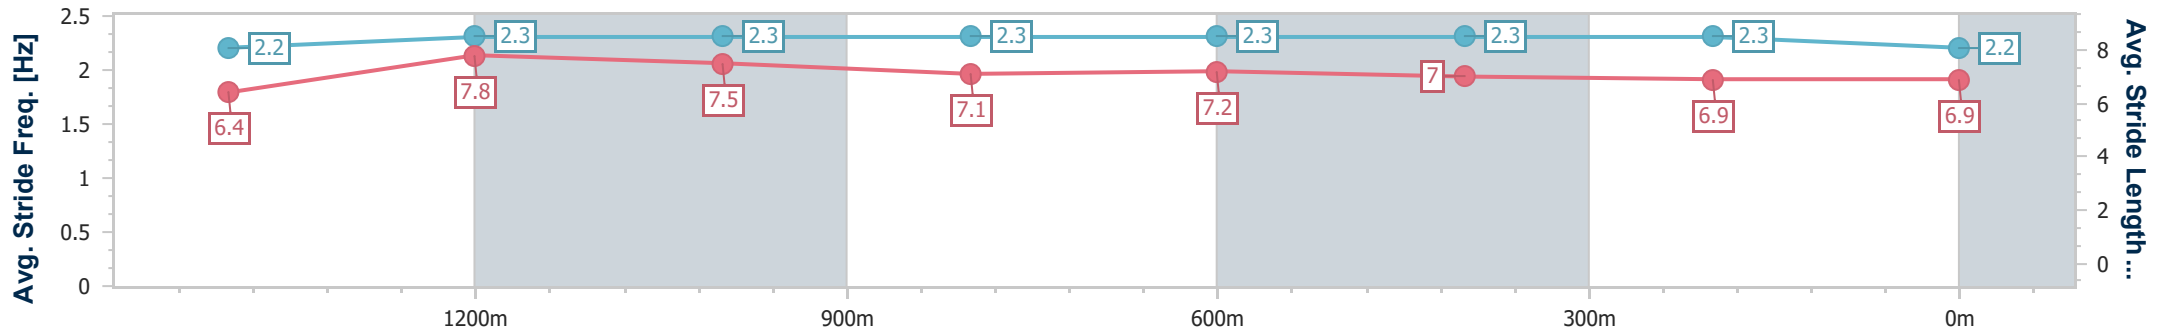

Horse/Jockey Name	Bump'n'run
Final Rank	7
Fastest Section Time (Section)	0:10.57 (1400m)
Top Speed [km/h] (Section)	68.8 (Overall)
Race State	Finished

Toowoomba QLD Professional
Race 4: Oakey Beef Exports BENCHMARK 65 Handicap - 1625m

01 July 2023 - 18:46

Track Rating: Good 4, Weather: Fine, Rail Position: +1m Entire

Section	Overall	1400m	1200m	1000m	800m	600m	400m	200m						
Section Times	1:39.86 [7] (0:15.70)	1:24.16 [7] (0:10.57)	1:13.59 [5] (0:11.31)	1:02.28 [3] (0:12.31)	0:49.97 [3] (0:11.85)	0:38.12 [3] (0:12.46)	0:25.66 [4] (0:12.74)	0:12.92 [5] (0:12.92)						
Average Speed [km/h]	52.0	67.1	63.2	58.4	60.8	58.1	56.7	55.6						
Top Speed [km/h]	68.8	68.5	66.7	60.1	61.5	60.5	57.7	57.8						
Avg. Dist. to Rail [m]	5.4	3.2	3.0	0.7	0.9	1.2	0.9	1.4						
Avg. Stride Freq. [Hz]	2.2	2.3	2.3	2.3	2.3	2.3	2.3	2.2						
Avg. Stride Length [m]	6.4	7.8	7.5	7.1	7.2	7.0	6.9	6.9						

- [ ] Ranking at each section and finish
- -.-.- No data available at this section
- NA No data available