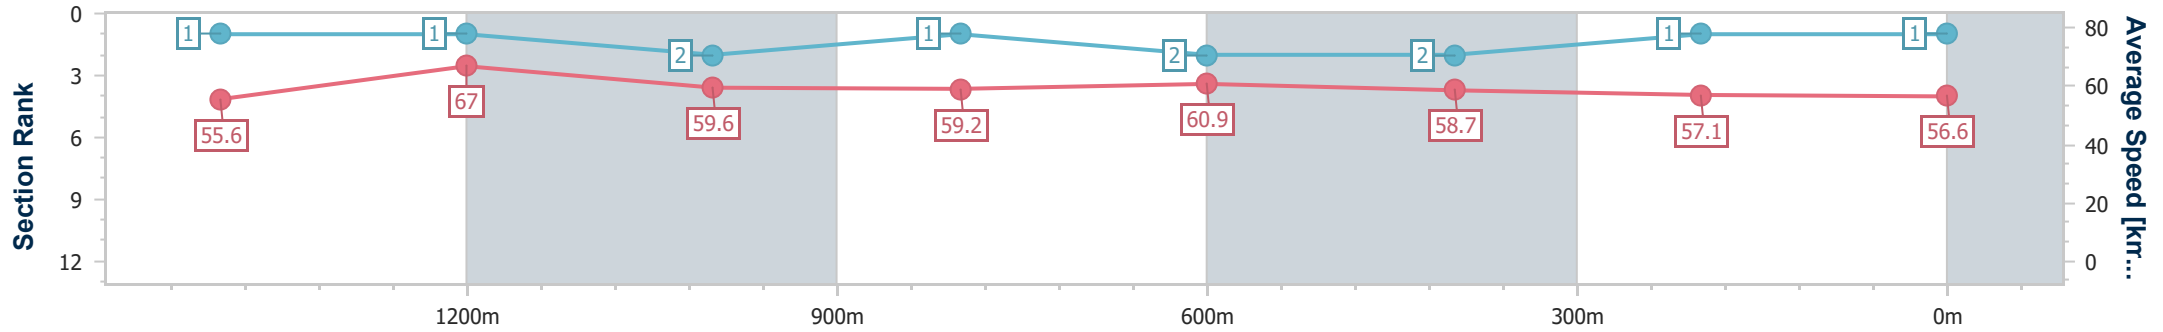

Toowoomba QLD Professional
Race 4: Oakey Beef Exports BENCHMARK 65 Handicap - 1625m

01 July 2023 - 18:46

Track Rating: Good 4, Weather: Fine, Rail Position: +1m Entire

Section	Overall	1400m	1200m	1000m	800m	600m	400m	200m
Section Times	1:39.27 [1] (0:14.77)	1:24.50 [1] (0:10.71)	1:13.79 [1] (0:12.07)	1:01.72 [2] (0:12.18)	0:49.54 [1] (0:11.83)	0:37.71 [2] (0:12.39)	0:25.32 [2] (0:12.64)	0:12.68 [1] (0:12.68)
Average Speed [km/h]	55.6	67.0	59.6	59.2	60.9	58.7	57.1	56.6
Top Speed [km/h]	70.7	69.6	63.2	61.0	61.8	60.4	57.9	58.0
Avg. Dist. to Rail [m]	7.6	0.6	1.2	0.8	1.0	1.4	0.9	2.5
Avg. Stride Freq. [Hz]	2.3	2.4	2.3	2.3	2.3	2.3	2.3	2.2
Avg. Stride Length [m]	6.8	7.7	7.2	7.1	7.2	7.1	6.9	6.9