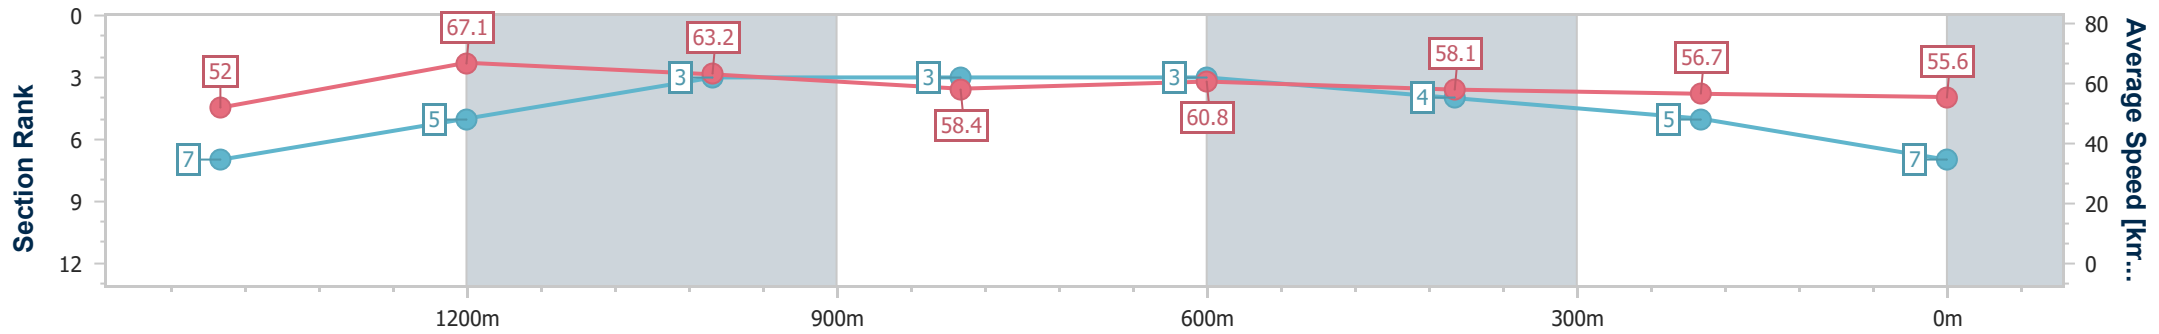

Horse/Jockey Name	Bump'n'run
Final Rank	7
Fastest Section Time (Section)	0:10.57 (1400m)
Top Speed [km/h] (Section)	68.8 (Overall)
Race State	Finished

Toowoomba QLD Professional
Race 4: Oakey Beef Exports BENCHMARK 65 Handicap - 1625m

01 July 2023 - 18:46

Track Rating: Good 4, Weather: Fine, Rail Position: +1m Entire

Section	Overall	1400m	1200m	1000m	800m	600m	400m	200m						
Section Times	1:39.86 [7] (0:15.70)	1:24.16 [7] (0:10.57)	1:13.59 [5] (0:11.31)	1:02.28 [3] (0:12.31)	0:49.97 [3] (0:11.85)	0:38.12 [3] (0:12.46)	0:25.66 [4] (0:12.74)	0:12.92 [5] (0:12.92)						
Average Speed [km/h]	52.0	67.1	63.2	58.4	60.8	58.1	56.7	55.6						
Top Speed [km/h]	68.8	68.5	66.7	60.1	61.5	60.5	57.7	57.8						
Avg. Dist. to Rail [m]	5.4	3.2	3.0	0.7	0.9	1.2	0.9	1.4						
Avg. Stride Freq. [Hz]	2.2	2.3	2.3	2.3	2.3	2.3	2.3	2.2						
Avg. Stride Length [m]	6.4	7.8	7.5	7.1	7.2	7.0	6.9	6.9						

- [ ] Ranking at each section and finish
- -.-.- No data available at this section
- NA No data available