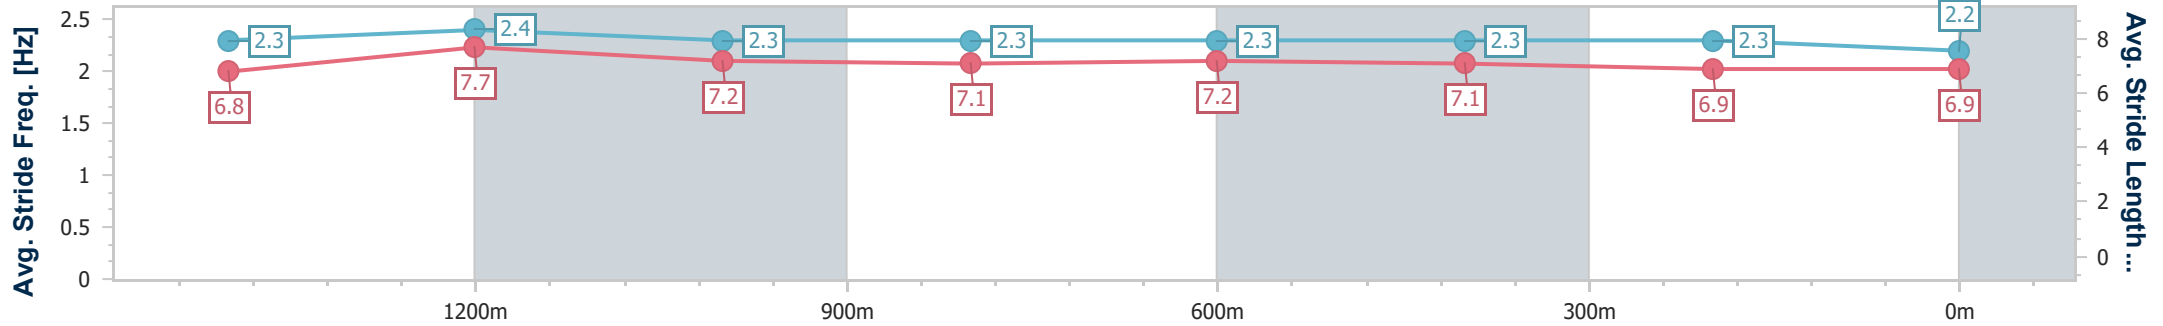

Toowoomba QLD Professional
Race 4: Oakey Beef Exports BENCHMARK 65 Handicap - 1625m

01 July 2023 - 18:46

Track Rating: Good 4, Weather: Fine, Rail Position: +1m Entire

Section	Overall	1400m	1200m	1000m	800m	600m	400m	200m
Section Times	1:39.27 [1] (0:14.77)	1:24.50 [1] (0:10.71)	1:13.79 [1] (0:12.07)	1:01.72 [2] (0:12.18)	0:49.54 [1] (0:11.83)	0:37.71 [2] (0:12.39)	0:25.32 [2] (0:12.64)	0:12.68 [1] (0:12.68)
Average Speed [km/h]	55.6	67.0	59.6	59.2	60.9	58.7	57.1	56.6
Top Speed [km/h]	70.7	69.6	63.2	61.0	61.8	60.4	57.9	58.0
Avg. Dist. to Rail [m]	7.6	0.6	1.2	0.8	1.0	1.4	0.9	2.5
Avg. Stride Freq. [Hz]	2.3	2.4	2.3	2.3	2.3	2.3	2.3	2.2
Avg. Stride Length [m]	6.8	7.7	7.2	7.1	7.2	7.1	6.9	6.9