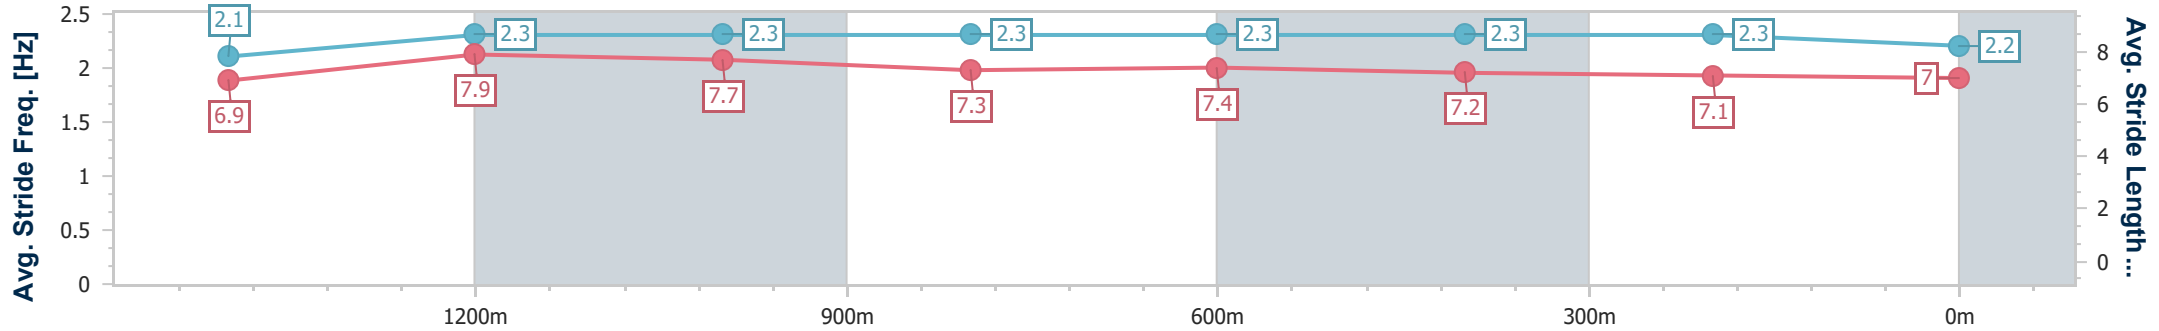

Toowoomba QLD Professional
Race 4: Oakey Beef Exports BENCHMARK 65 Handicap - 1625m

01 July 2023 - 18:46

Track Rating: Good 4, Weather: Fine, Rail Position: +1m Entire

Section	Overall	1400m	1200m	1000m	800m	600m	400m	200m					
Section Times	1:40.10 [8] (0:14.77)	1:25.33 [2] (0:10.78)	1:14.55 [2] (0:11.98)	1:02.57 [1] (0:12.26)	0:50.31 [2] (0:11.70)	0:38.61 [1] (0:12.38)	0:26.23 [1] (0:12.81)	0:13.42 [2] (0:13.42)					
Average Speed [km/h]	55.0	66.3	60.0	59.4	61.8	59.1	56.9	53.6					
Top Speed [km/h]	69.0	69.1	63.3	61.4	63.6	61.6	58.1	56.1					
Avg. Dist. to Rail [m]	2.6	1.3	1.3	3.2	1.2	3.2	3.6	4.1					
Avg. Stride Freq. [Hz]	2.2	2.3	2.3	2.3	2.3	2.4	2.3	2.3					
Avg. Stride Length [m]	6.9	7.8	7.4	7.2	7.3	6.9	6.8	6.5					

- [] Ranking at each section and finish
- .-.- No data available at this section
- NA No data available

Horse/Jockey Name	Witch Day
Final Rank	9
Fastest Section Time (Section)	0:11.13 (1400m)
Top Speed [km/h] (Section)	67.4 (Overall)
Race State	Finished

Toowoomba QLD Professional
Race 4: Oakey Beef Exports BENCHMARK 65 Handicap - 1625m

01 July 2023 - 18:46

Track Rating: Good 4, Weather: Fine, Rail Position: +1m Entire

Section	Overall	1400m	1200m	1000m	800m	600m	400m	200m
Section Times	1:40.40 [9] (0:15.33)	1:25.07 [5] (0:11.13)	1:13.94 [7] (0:11.46)	1:02.48 [7] (0:12.28)	0:50.20 [6] (0:11.82)	0:38.38 [5] (0:12.44)	0:25.94 [7] (0:12.68)	0:13.26 [8] (0:13.26)
Average Speed [km/h]	53.4	65.2	62.9	59.5	61.8	59.1	57.5	54.2
Top Speed [km/h]	67.4	66.6	65.5	62.1	62.9	61.6	58.1	57.0
Avg. Dist. to Rail [m]	8.1	1.5	2.0	4.3	4.0	4.1	3.8	5.6
Avg. Stride Freq. [Hz]	2.1	2.3	2.3	2.3	2.3	2.3	2.3	2.2
Avg. Stride Length [m]	6.9	7.9	7.7	7.3	7.4	7.2	7.1	7.0