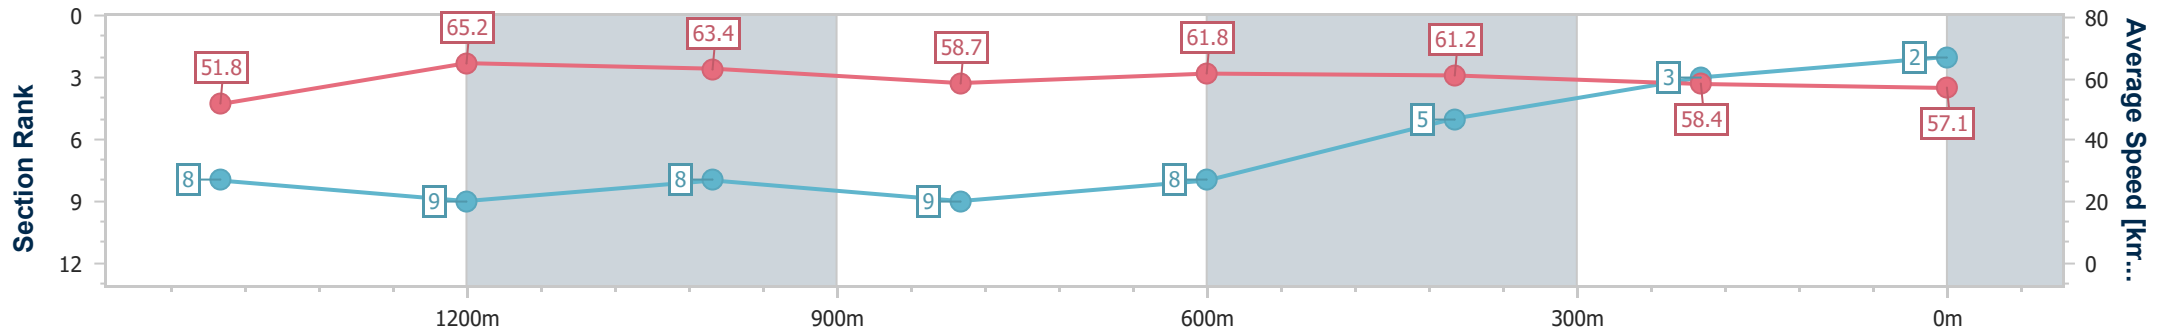

Horse/Jockey Name	Ruby's Lad
Final Rank	2
Fastest Section Time (Section)	0:11.04 (1400m)
Top Speed [km/h] (Section)	67.3 (Overall)
Race State	Finished

Toowoomba QLD Professional
Race 4: Oakey Beef Exports BENCHMARK 65 Handicap - 1625m

01 July 2023 - 18:46

Track Rating: Good 4, Weather: Fine, Rail Position: +1m Entire

Section	Overall	1400m	1200m	1000m	800m	600m	400m	200m
Section Times	1:39.35 [2] (0:15.81)	1:23.54 [8] (0:11.04)	1:12.50 [9] (0:11.35)	1:01.15 [8] (0:12.40)	0:48.75 [9] (0:11.73)	0:37.02 [8] (0:11.97)	0:25.05 [5] (0:12.47)	0:12.58 [3] (0:12.58)
Average Speed [km/h]	51.8	65.2	63.4	58.7	61.8	61.2	58.4	57.1
Top Speed [km/h]	67.3	67.3	65.5	61.3	62.7	63.1	59.7	58.1
Avg. Dist. to Rail [m]	8.1	1.4	1.0	3.7	2.3	3.4	3.1	5.1
Avg. Stride Freq. [Hz]	2.2	2.3	2.3	2.2	2.3	2.3	2.3	2.3
Avg. Stride Length [m]	6.7	7.7	7.7	7.3	7.5	7.3	7.0	7.0

- [ ] Ranking at each section and finish
- -.-.- No data available at this section
- NA No data available