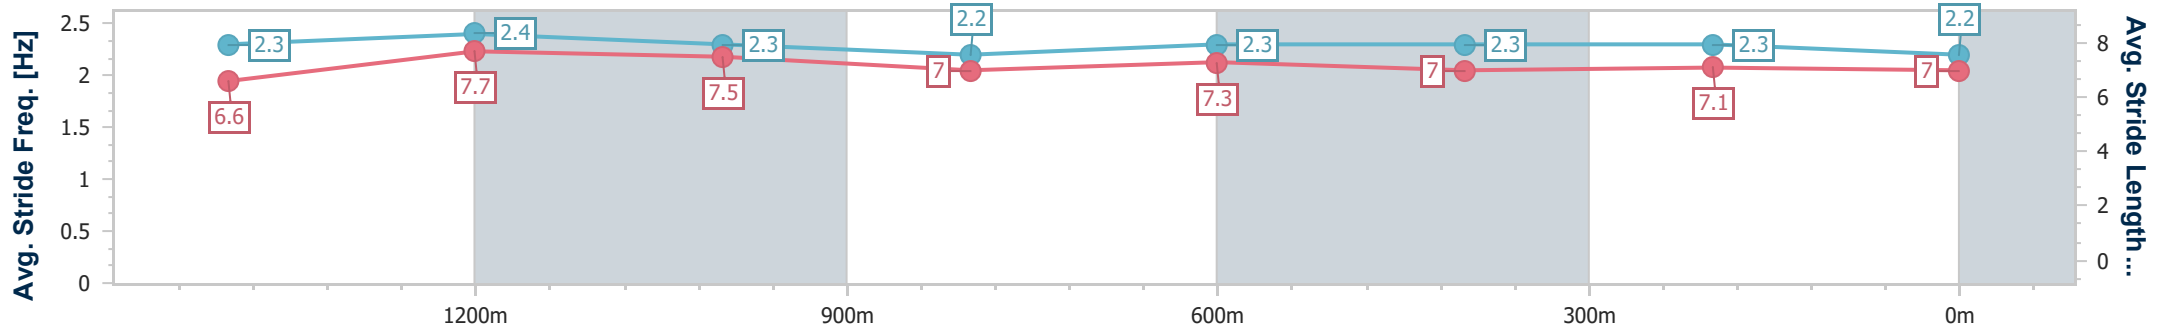

Horse/Jockey Name	Delaney's Girl
Final Rank	6
Fastest Section Time (Section)	0:10.83 (1400m)
Top Speed [km/h] (Section)	69.0 (Overall)
Race State	Finished

Toowoomba QLD Professional
Race 4: Oakey Beef Exports BENCHMARK 65 Handicap - 1625m

01 July 2023 - 18:46

Track Rating: Good 4, Weather: Fine, Rail Position: +1m Entire

Section	Overall	1400m	1200m	1000m	800m	600m	400m	200m
Section Times	1:39.79 [6] (0:15.17)	1:24.62 [3] (0:10.83)	1:13.79 [3] (0:11.66)	1:02.13 [4] (0:12.88)	0:49.25 [8] (0:11.98)	0:37.27 [9] (0:12.26)	0:25.01 [9] (0:12.40)	0:12.61 [9] (0:12.61)
Average Speed [km/h]	54.1	66.4	61.6	56.2	60.4	59.1	57.8	57.0
Top Speed [km/h]	69.0	68.1	64.4	58.5	61.7	61.8	58.7	59.4
Avg. Dist. to Rail [m]	8.6	1.4	1.6	1.3	1.4	1.3	1.5	0.3
Avg. Stride Freq. [Hz]	2.3	2.4	2.3	2.2	2.3	2.3	2.3	2.2
Avg. Stride Length [m]	6.6	7.7	7.5	7.0	7.3	7.0	7.1	7.0

- [ ] Ranking at each section and finish
- -.-.- No data available at this section
- NA No data available