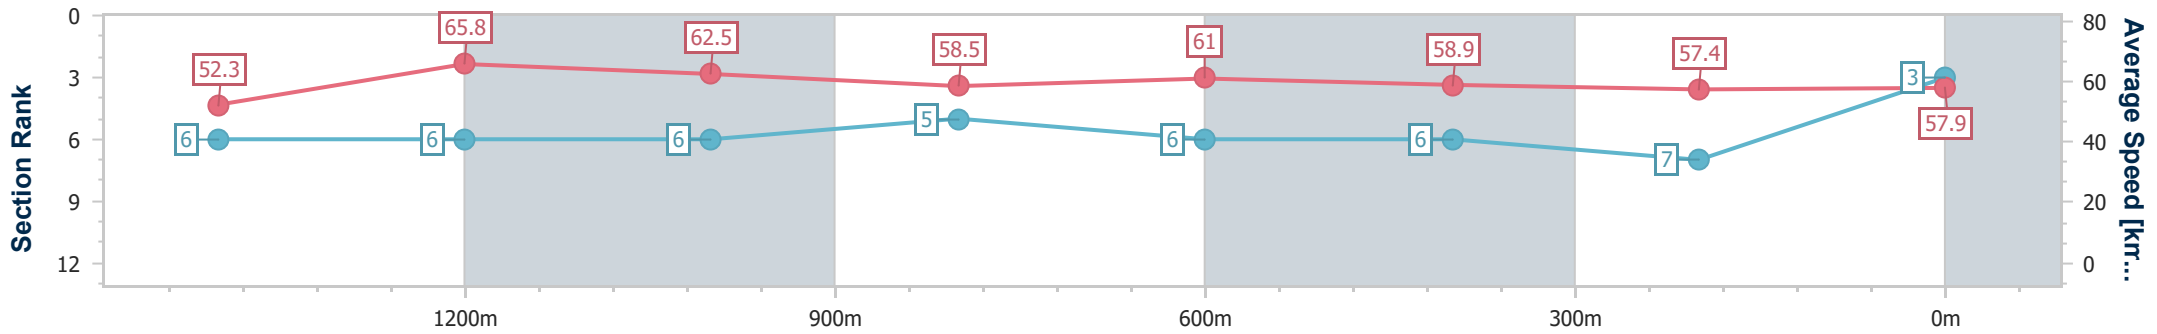

Horse/Jockey Name	Union Spirit
Final Rank	3
Fastest Section Time (Section)	0:10.76 (1400m)
Top Speed [km/h] (Section)	68.0 (Overall)
Race State	Finished

Toowoomba QLD Professional
Race 4: Oakey Beef Exports BENCHMARK 65 Handicap - 1625m

01 July 2023 - 18:46

Track Rating: Good 4, Weather: Fine, Rail Position: +1m Entire

Section	Overall	1400m	1200m	1000m	800m	600m	400m	200m					
Section Times	1:39.45 [3] (0:15.54)	1:23.91 [6] (0:10.76)	1:13.15 [6] (0:11.51)	1:01.64 [6] (0:12.39)	0:49.25 [5] (0:11.91)	0:37.34 [6] (0:12.34)	0:25.00 [6] (0:12.59)	0:12.41 [7] (0:12.41)					
Average Speed [km/h]	52.3	65.8	62.5	58.5	61.0	58.9	57.4	57.9					
Top Speed [km/h]	68.0	67.1	65.5	61.1	62.2	60.9	58.9	58.6					
Avg. Dist. to Rail [m]	3.6	3.1	2.3	1.6	2.9	1.8	1.5	5.8					
Avg. Stride Freq. [Hz]	2.2	2.3	2.3	2.3	2.3	2.3	2.3	2.3					
Avg. Stride Length [m]	6.6	7.8	7.5	7.2	7.4	7.1	7.0	7.0					

- [ ] Ranking at each section and finish
- -.-.- No data available at this section
- NA No data available