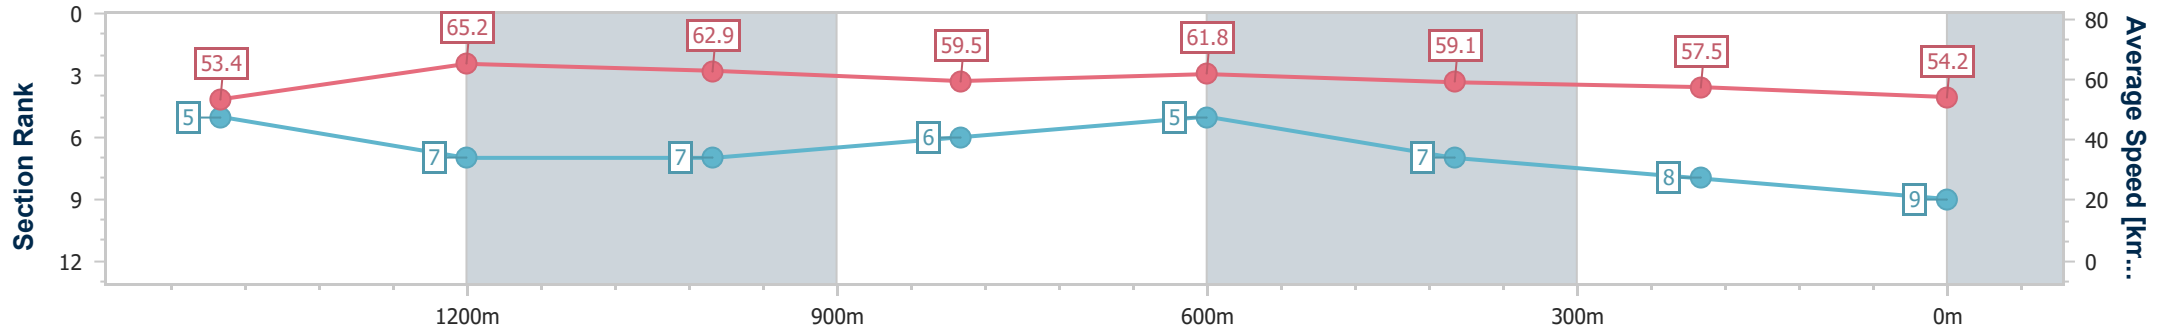

Horse/Jockey Name	Witch Day
Final Rank	9
Fastest Section Time (Section)	0:11.13 (1400m)
Top Speed [km/h] (Section)	67.4 (Overall)
Race State	Finished

Toowoomba QLD Professional
Race 4: Oakey Beef Exports BENCHMARK 65 Handicap - 1625m

01 July 2023 - 18:46

Track Rating: Good 4, Weather: Fine, Rail Position: +1m Entire

Section	Overall	1400m	1200m	1000m	800m	600m	400m	200m
Section Times	1:40.40 [9] (0:15.33)	1:25.07 [5] (0:11.13)	1:13.94 [7] (0:11.46)	1:02.48 [7] (0:12.28)	0:50.20 [6] (0:11.82)	0:38.38 [5] (0:12.44)	0:25.94 [7] (0:12.68)	0:13.26 [8] (0:13.26)
Average Speed [km/h]	53.4	65.2	62.9	59.5	61.8	59.1	57.5	54.2
Top Speed [km/h]	67.4	66.6	65.5	62.1	62.9	61.6	58.1	57.0
Avg. Dist. to Rail [m]	8.1	1.5	2.0	4.3	4.0	4.1	3.8	5.6
Avg. Stride Freq. [Hz]	2.1	2.3	2.3	2.3	2.3	2.3	2.3	2.2
Avg. Stride Length [m]	6.9	7.9	7.7	7.3	7.4	7.2	7.1	7.0

- [ ] Ranking at each section and finish
- -.-.- No data available at this section
- NA No data available