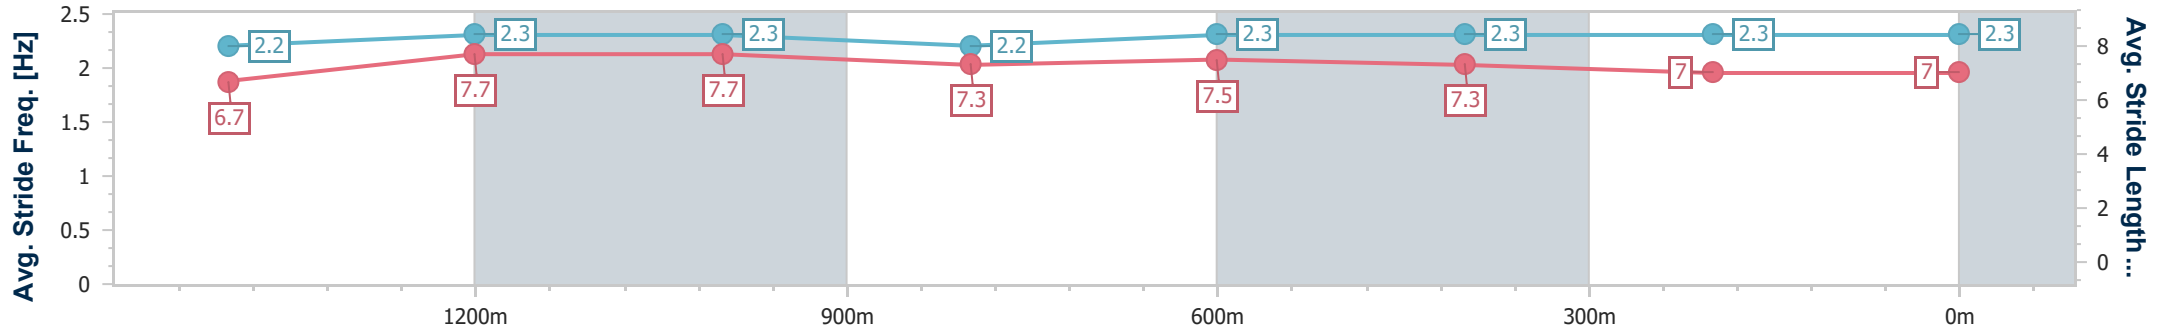

Horse/Jockey Name	Ruby's Lad
Final Rank	2
Fastest Section Time (Section)	0:11.04 (1400m)
Top Speed [km/h] (Section)	67.3 (Overall)
Race State	Finished

Toowoomba QLD Professional
Race 4: Oakey Beef Exports BENCHMARK 65 Handicap - 1625m

01 July 2023 - 18:46

Track Rating: Good 4, Weather: Fine, Rail Position: +1m Entire

Section	Overall	1400m	1200m	1000m	800m	600m	400m	200m
Section Times	1:39.35 [2] (0:15.81)	1:23.54 [8] (0:11.04)	1:12.50 [9] (0:11.35)	1:01.15 [8] (0:12.40)	0:48.75 [9] (0:11.73)	0:37.02 [8] (0:11.97)	0:25.05 [5] (0:12.47)	0:12.58 [3] (0:12.58)
Average Speed [km/h]	51.8	65.2	63.4	58.7	61.8	61.2	58.4	57.1
Top Speed [km/h]	67.3	67.3	65.5	61.3	62.7	63.1	59.7	58.1
Avg. Dist. to Rail [m]	8.1	1.4	1.0	3.7	2.3	3.4	3.1	5.1
Avg. Stride Freq. [Hz]	2.2	2.3	2.3	2.2	2.3	2.3	2.3	2.3
Avg. Stride Length [m]	6.7	7.7	7.7	7.3	7.5	7.3	7.0	7.0

- [ ] Ranking at each section and finish
- -.-.- No data available at this section
- NA No data available