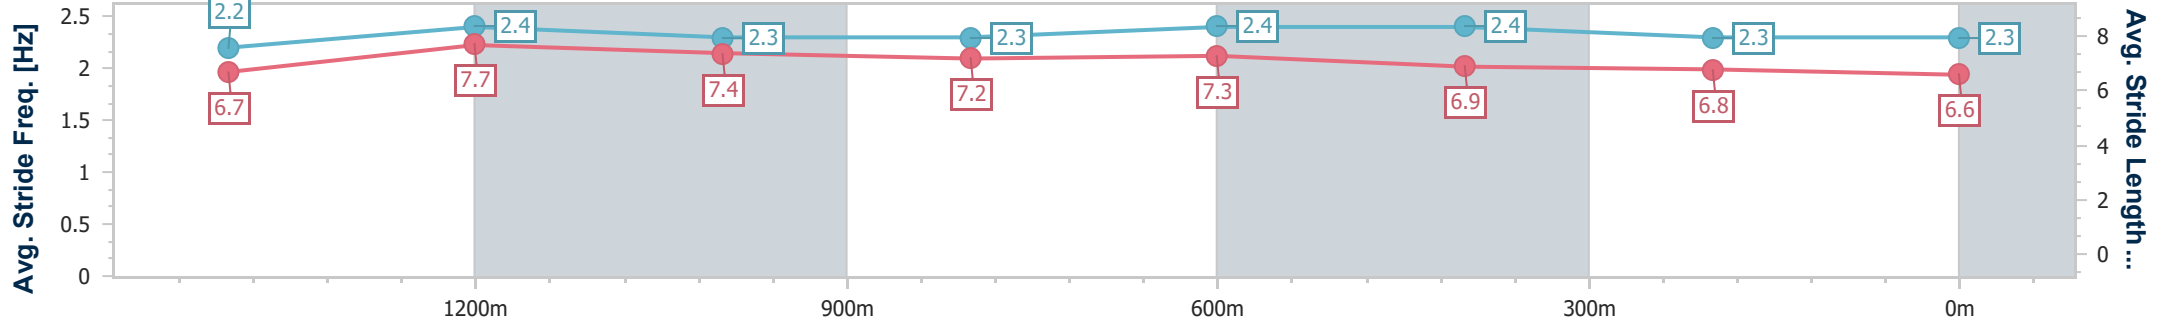

Horse/Jockey Name	Point The Wagon
Final Rank	5
Fastest Section Time (Section)	0:10.70 (1400m)
Top Speed [km/h] (Section)	67.9 (Overall)
Race State	Finished

Toowoomba QLD Professional
Race 4: Oakey Beef Exports BENCHMARK 65 Handicap - 1625m

01 July 2023 - 18:46

Track Rating: Good 4, Weather: Fine, Rail Position: +1m Entire

Section	Overall	1400m	1200m	1000m	800m	600m	400m	200m
Section Times	1:39.76 [5] (0:15.30)	1:24.46 [4] (0:10.70)	1:13.76 [4] (0:11.71)	1:02.05 [5] (0:12.37)	0:49.68 [4] (0:11.74)	0:37.94 [4] (0:12.37)	0:25.57 [3] (0:12.63)	0:12.94 [4] (0:12.94)
Average Speed [km/h]	53.2	66.5	61.2	58.4	61.5	58.7	57.0	55.6
Top Speed [km/h]	67.9	67.2	64.9	60.7	62.8	61.0	57.7	56.9
Avg. Dist. to Rail [m]	3.7	2.5	1.9	1.0	1.4	1.4	0.6	0.4
Avg. Stride Freq. [Hz]	2.2	2.4	2.3	2.3	2.4	2.4	2.3	2.3
Avg. Stride Length [m]	6.7	7.7	7.4	7.2	7.3	6.9	6.8	6.6

- [ ] Ranking at each section and finish
- -.-.- No data available at this section
- NA No data available