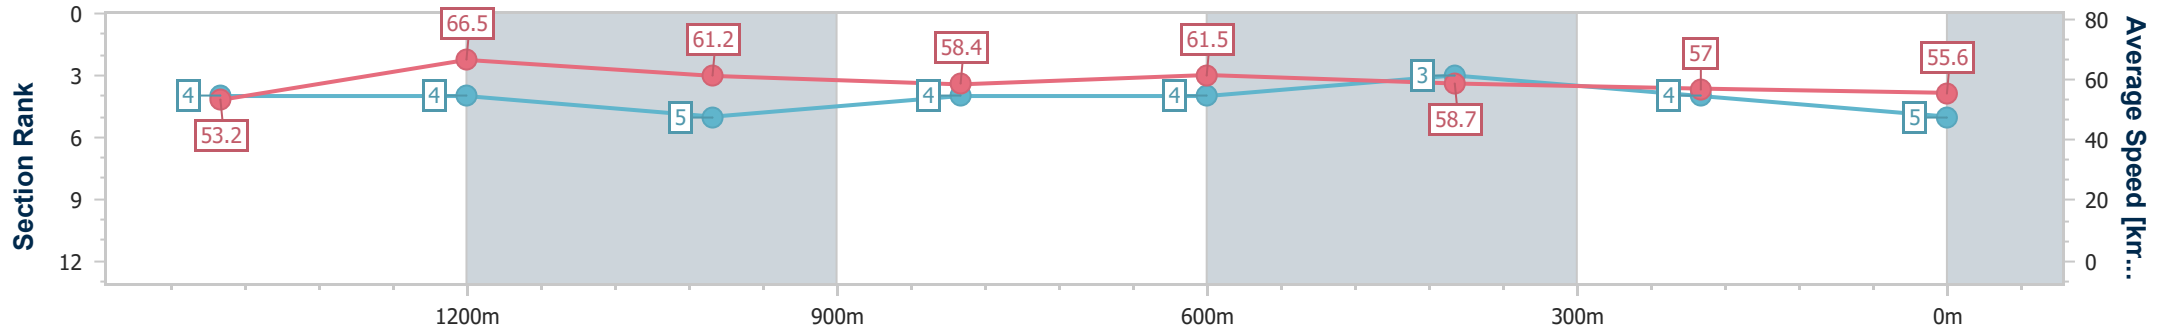

Horse/Jockey Name	Point The Wagon
Final Rank	5
Fastest Section Time (Section)	0:10.70 (1400m)
Top Speed [km/h] (Section)	67.9 (Overall)
Race State	Finished

Toowoomba QLD Professional
Race 4: Oakey Beef Exports BENCHMARK 65 Handicap - 1625m

01 July 2023 - 18:46

Track Rating: Good 4, Weather: Fine, Rail Position: +1m Entire

Section	Overall	1400m	1200m	1000m	800m	600m	400m	200m
Section Times	1:39.76 [5] (0:15.30)	1:24.46 [4] (0:10.70)	1:13.76 [4] (0:11.71)	1:02.05 [5] (0:12.37)	0:49.68 [4] (0:11.74)	0:37.94 [4] (0:12.37)	0:25.57 [3] (0:12.63)	0:12.94 [4] (0:12.94)
Average Speed [km/h]	53.2	66.5	61.2	58.4	61.5	58.7	57.0	55.6
Top Speed [km/h]	67.9	67.2	64.9	60.7	62.8	61.0	57.7	56.9
Avg. Dist. to Rail [m]	3.7	2.5	1.9	1.0	1.4	1.4	0.6	0.4
Avg. Stride Freq. [Hz]	2.2	2.4	2.3	2.3	2.4	2.4	2.3	2.3
Avg. Stride Length [m]	6.7	7.7	7.4	7.2	7.3	6.9	6.8	6.6

- [ ] Ranking at each section and finish
- -.-.- No data available at this section
- NA No data available