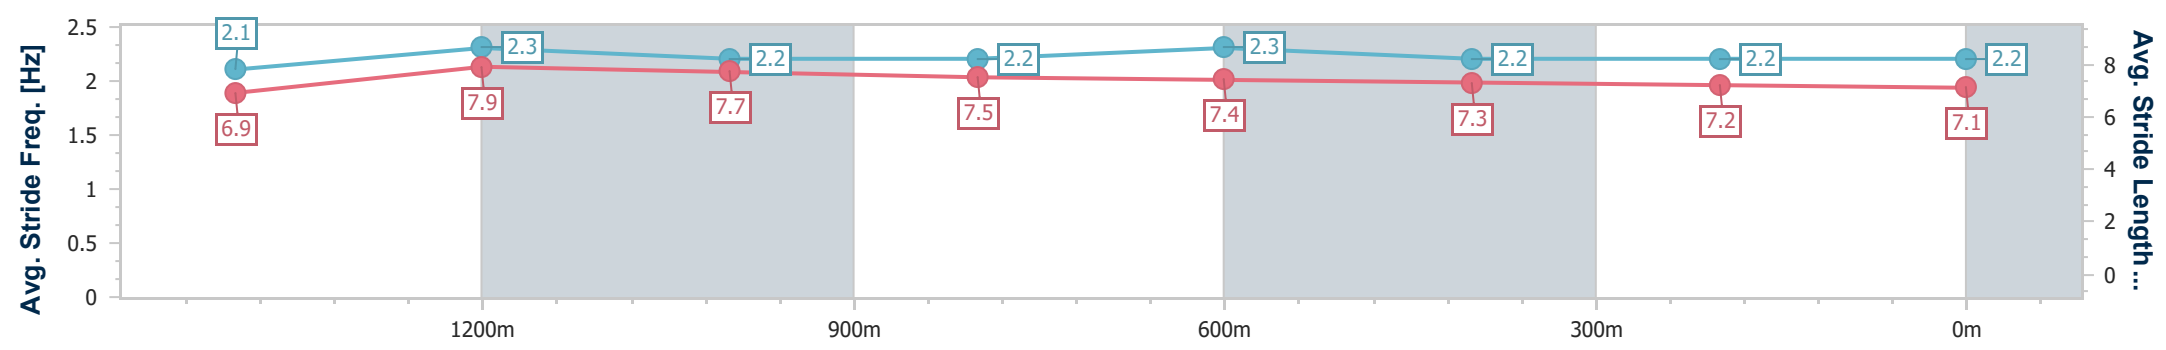

Horse/Jockey Name	Rapido Gris
Final Rank	4
Fastest Section Time (Section)	0:10.78 (1400m)
Top Speed [km/h] (Section)	67.9 (1400m)
Race State	Finished

Toowoomba QLD Professional
Race 4: Oakey Beef Exports BENCHMARK 65 Handicap - 1625m

01 July 2023 - 18:46

Track Rating: Good 4, Weather: Fine, Rail Position: +1m Entire

Section	Overall	1400m	1200m	1000m	800m	600m	400m	200m					
Section Times	1:39.48 [4] (0:15.98)	1:23.50 [9] (0:10.78)	1:12.72 [8] (0:11.54)	1:01.18 [9] (0:12.12)	0:49.06 [7] (0:11.82)	0:37.24 [7] (0:12.26)	0:24.98 [8] (0:12.46)	0:12.52 [6] (0:12.52)					
Average Speed [km/h]	51.1	66.4	62.3	59.5	61.0	58.9	57.7	57.2					
Top Speed [km/h]	65.8	67.9	66.3	60.6	62.1	61.7	59.3	58.9					
Avg. Dist. to Rail [m]	7.1	1.5	1.3	0.6	1.1	0.5	0.5	1.2					
Avg. Stride Freq. [Hz]	2.1	2.3	2.2	2.2	2.3	2.2	2.2	2.2					
Avg. Stride Length [m]	6.9	7.9	7.7	7.5	7.4	7.3	7.2	7.1					

- [ ] Ranking at each section and finish
- -.-.- No data available at this section
- NA No data available