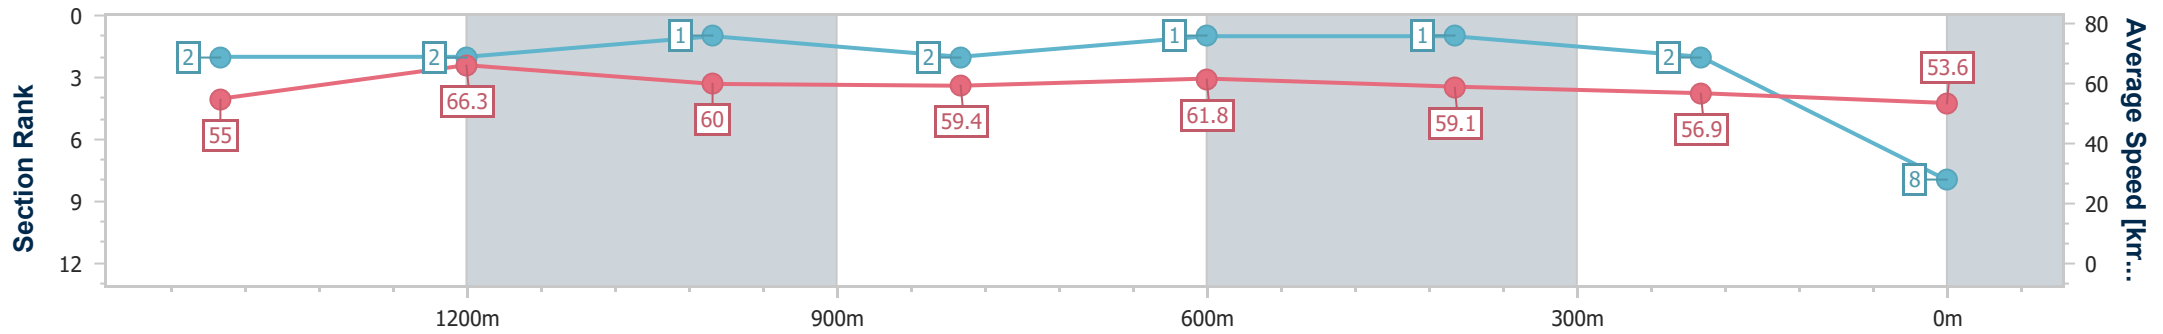

Horse/Jockey Name	Lucky Bean
Final Rank	8
Fastest Section Time (Section)	0:10.78 (1400m)
Top Speed [km/h] (Section)	69.1 (1400m)
Race State	Finished

Toowoomba QLD Professional
Race 4: Oakey Beef Exports BENCHMARK 65 Handicap - 1625m

01 July 2023 - 18:46

Track Rating: Good 4, Weather: Fine, Rail Position: +1m Entire

Section	Overall	1400m	1200m	1000m	800m	600m	400m	200m					
Section Times	1:40.10 [8] (0:14.77)	1:25.33 [2] (0:10.78)	1:14.55 [2] (0:11.98)	1:02.57 [1] (0:12.26)	0:50.31 [2] (0:11.70)	0:38.61 [1] (0:12.38)	0:26.23 [1] (0:12.81)	0:13.42 [2] (0:13.42)					
Average Speed [km/h]	55.0	66.3	60.0	59.4	61.8	59.1	56.9	53.6					
Top Speed [km/h]	69.0	69.1	63.3	61.4	63.6	61.6	58.1	56.1					
Avg. Dist. to Rail [m]	2.6	1.3	1.3	3.2	1.2	3.2	3.6	4.1					
Avg. Stride Freq. [Hz]	2.2	2.3	2.3	2.3	2.3	2.4	2.3	2.3					
Avg. Stride Length [m]	6.9	7.8	7.4	7.2	7.3	6.9	6.8	6.5					

- [ ] Ranking at each section and finish
- -.-.- No data available at this section
- NA No data available