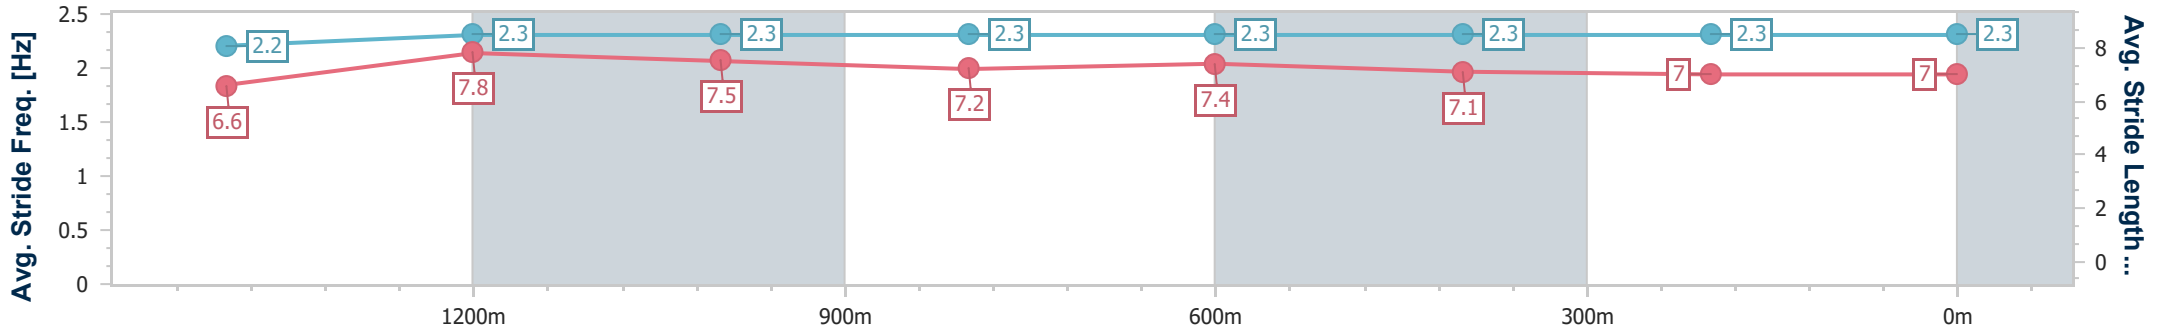

Horse/Jockey Name	Union Spirit
Final Rank	3
Fastest Section Time (Section)	0:10.76 (1400m)
Top Speed [km/h] (Section)	68.0 (Overall)
Race State	Finished

Toowoomba QLD Professional
Race 4: Oakey Beef Exports BENCHMARK 65 Handicap - 1625m

01 July 2023 - 18:46

Track Rating: Good 4, Weather: Fine, Rail Position: +1m Entire

Section	Overall	1400m	1200m	1000m	800m	600m	400m	200m					
Section Times	1:39.45 [3] (0:15.54)	1:23.91 [6] (0:10.76)	1:13.15 [6] (0:11.51)	1:01.64 [6] (0:12.39)	0:49.25 [5] (0:11.91)	0:37.34 [6] (0:12.34)	0:25.00 [6] (0:12.59)	0:12.41 [7] (0:12.41)					
Average Speed [km/h]	52.3	65.8	62.5	58.5	61.0	58.9	57.4	57.9					
Top Speed [km/h]	68.0	67.1	65.5	61.1	62.2	60.9	58.9	58.6					
Avg. Dist. to Rail [m]	3.6	3.1	2.3	1.6	2.9	1.8	1.5	5.8					
Avg. Stride Freq. [Hz]	2.2	2.3	2.3	2.3	2.3	2.3	2.3	2.3					
Avg. Stride Length [m]	6.6	7.8	7.5	7.2	7.4	7.1	7.0	7.0					

- [ ] Ranking at each section and finish
- -.-.- No data available at this section
- NA No data available