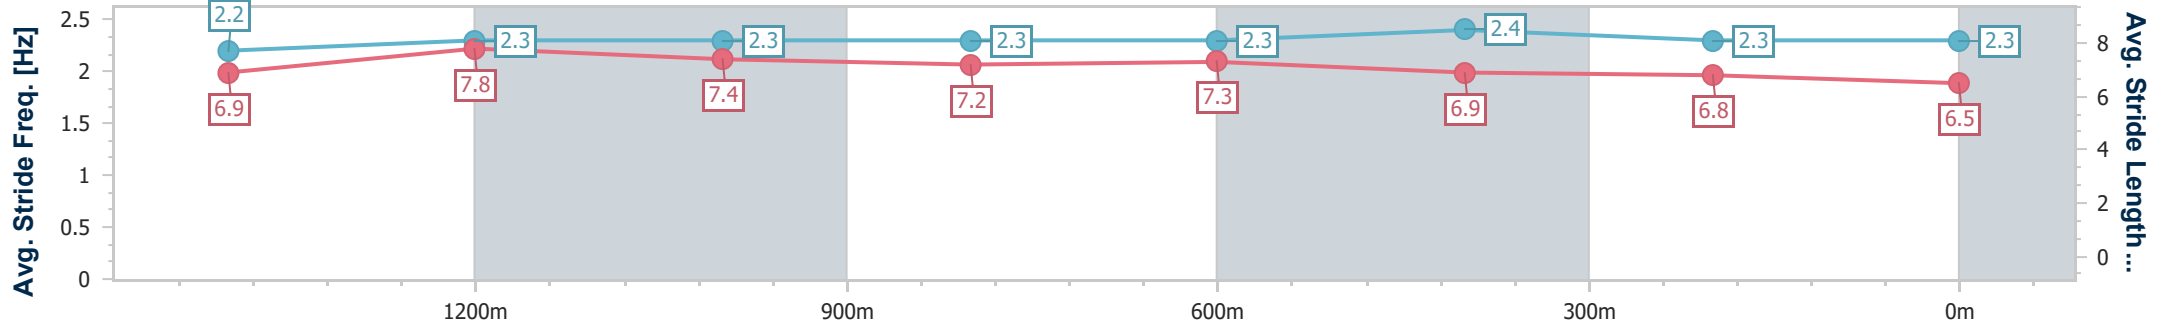

Horse/Jockey Name	Lucky Bean
Final Rank	8
Fastest Section Time (Section)	0:10.78 (1400m)
Top Speed [km/h] (Section)	69.1 (1400m)
Race State	Finished

Toowoomba QLD Professional
Race 4: Oakey Beef Exports BENCHMARK 65 Handicap - 1625m

01 July 2023 - 18:46

Track Rating: Good 4, Weather: Fine, Rail Position: +1m Entire

Section	Overall	1400m	1200m	1000m	800m	600m	400m	200m					
Section Times	1:40.10 [8] (0:14.77)	1:25.33 [2] (0:10.78)	1:14.55 [2] (0:11.98)	1:02.57 [1] (0:12.26)	0:50.31 [2] (0:11.70)	0:38.61 [1] (0:12.38)	0:26.23 [1] (0:12.81)	0:13.42 [2] (0:13.42)					
Average Speed [km/h]	55.0	66.3	60.0	59.4	61.8	59.1	56.9	53.6					
Top Speed [km/h]	69.0	69.1	63.3	61.4	63.6	61.6	58.1	56.1					
Avg. Dist. to Rail [m]	2.6	1.3	1.3	3.2	1.2	3.2	3.6	4.1					
Avg. Stride Freq. [Hz]	2.2	2.3	2.3	2.3	2.3	2.4	2.3	2.3					
Avg. Stride Length [m]	6.9	7.8	7.4	7.2	7.3	6.9	6.8	6.5					

- [ ] Ranking at each section and finish
- -.-.- No data available at this section
- NA No data available