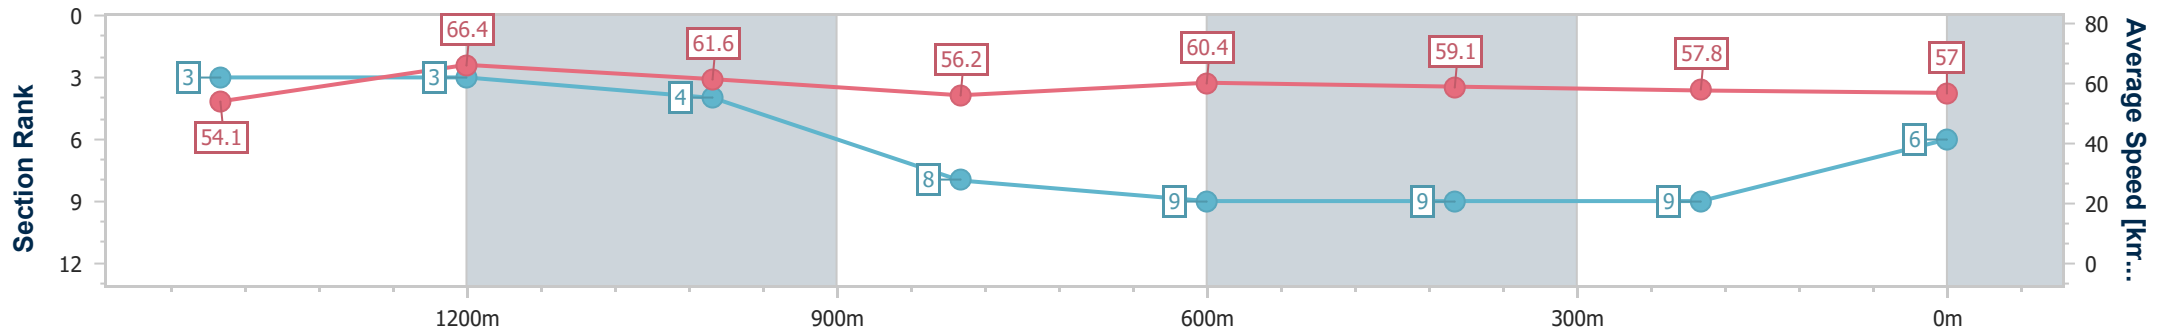

Horse/Jockey Name	Delaney's Girl
Final Rank	6
Fastest Section Time (Section)	0:10.83 (1400m)
Top Speed [km/h] (Section)	69.0 (Overall)
Race State	Finished

Toowoomba QLD Professional
Race 4: Oakey Beef Exports BENCHMARK 65 Handicap - 1625m

01 July 2023 - 18:46

Track Rating: Good 4, Weather: Fine, Rail Position: +1m Entire

Section	Overall	1400m	1200m	1000m	800m	600m	400m	200m
Section Times	1:39.79 [6] (0:15.17)	1:24.62 [3] (0:10.83)	1:13.79 [3] (0:11.66)	1:02.13 [4] (0:12.88)	0:49.25 [8] (0:11.98)	0:37.27 [9] (0:12.26)	0:25.01 [9] (0:12.40)	0:12.61 [9] (0:12.61)
Average Speed [km/h]	54.1	66.4	61.6	56.2	60.4	59.1	57.8	57.0
Top Speed [km/h]	69.0	68.1	64.4	58.5	61.7	61.8	58.7	59.4
Avg. Dist. to Rail [m]	8.6	1.4	1.6	1.3	1.4	1.3	1.5	0.3
Avg. Stride Freq. [Hz]	2.3	2.4	2.3	2.2	2.3	2.3	2.3	2.2
Avg. Stride Length [m]	6.6	7.7	7.5	7.0	7.3	7.0	7.1	7.0

- [ ] Ranking at each section and finish
- -.-.- No data available at this section
- NA No data available