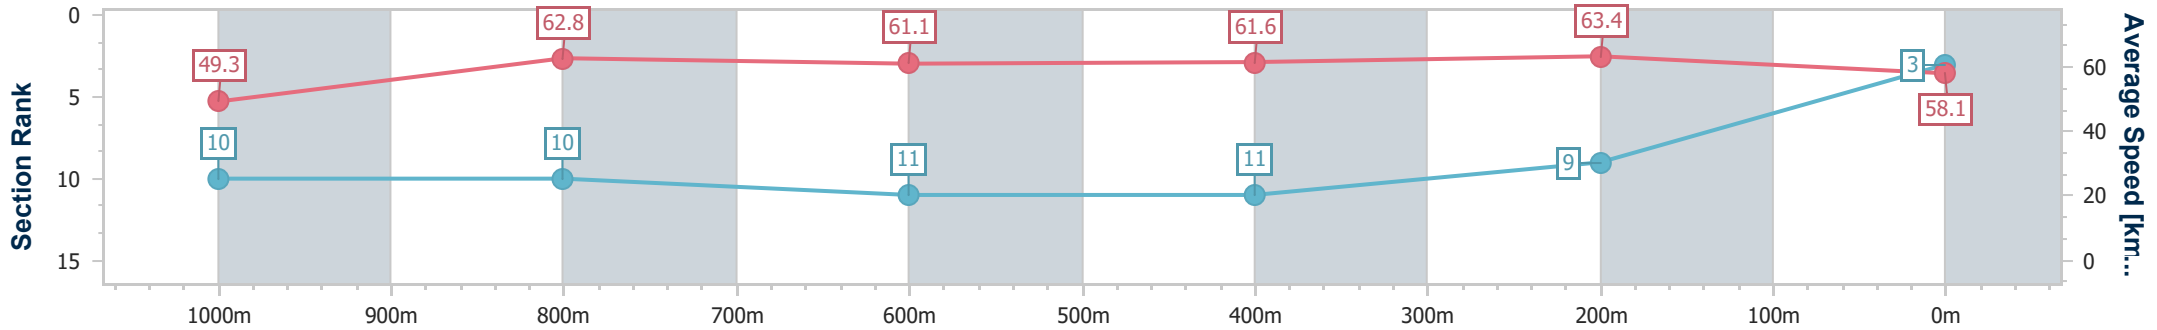

Horse/Jockey Name	Mikki Eight
Final Rank	3
Fastest Section Time (Section)	0:11.37 (400m)
Top Speed [km/h] (Section)	64.4 (1000m)
Race State	Finished

Eagle Farm QLD Professional
Race 2: CASCADE Maiden Plate - 1200m
05 July 2023 - 13:09
Track Rating: Soft 6, Weather: Overcast, Rail Position: +10m Entire Course

BRISBANE RACING CLUB

Section	Overall	1000m	800m	600m	400m	200m
Section Times	1:13.70 [3] (0:14.66)	0:59.04 [10] (0:11.61)	0:47.43 [10] (0:11.94)	0:35.49 [11] (0:11.73)	0:23.76 [11] (0:11.37)	0:12.39 [9] (0:12.39)
Average Speed [km/h]	49.3	62.8	61.1	61.6	63.4	58.1
Top Speed [km/h]	61.1	64.4	61.7	63.4	64.4	62.0
Avg. Dist. to Rail [m]	2.3	2.8	2.9	1.0	0.9	1.7
Avg. Stride Freq. [Hz]	2.3	2.4	2.3	2.4	2.5	2.5
Avg. Stride Length [m]	6.0	7.3	7.3	7.1	7.0	6.6

- [ ] Ranking at each section and finish
- -.-.- No data available at this section
- NA No data available