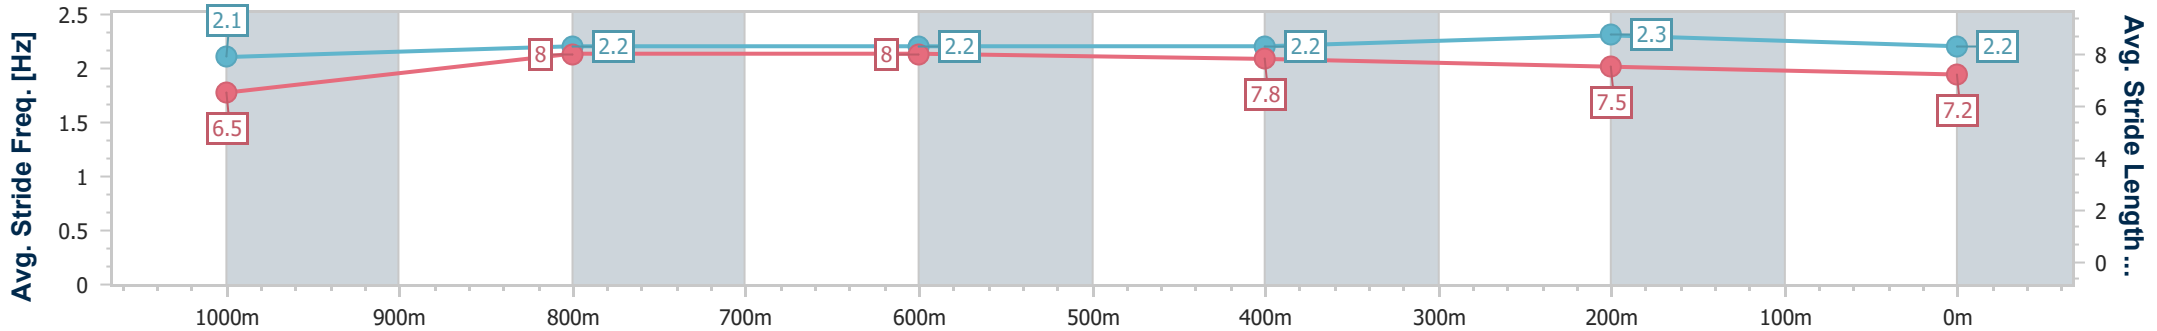

Horse/Jockey Name	Hot Summer
Final Rank	4
Fastest Section Time (Section)	0:11.53 (400m)
Top Speed [km/h] (Section)	65.2 (1000m)
Race State	Finished

Eagle Farm QLD Professional
Race 2: CASCADE Maiden Plate - 1200m
05 July 2023 - 13:09
Track Rating: Soft 6, Weather: Overcast, Rail Position: +10m Entire Course

BRISBANE RACING CLUB

Section	Overall	1000m	800m	600m	400m	200m
Section Times	1:13.86 [4] (0:14.46)	0:59.40 [8] (0:11.58)	0:47.82 [8] (0:11.81)	0:36.01 [9] (0:11.84)	0:24.17 [8] (0:11.53)	0:12.64 [7] (0:12.64)
Average Speed [km/h]	50.1	63.6	62.2	61.6	62.5	56.9
Top Speed [km/h]	64.4	65.2	64.1	63.4	63.5	60.3
Avg. Dist. to Rail [m]	6.0	4.9	4.4	3.1	5.5	5.5
Avg. Stride Freq. [Hz]	2.1	2.2	2.2	2.2	2.3	2.2
Avg. Stride Length [m]	6.5	8.0	8.0	7.8	7.5	7.2

- [ ] Ranking at each section and finish
- -.-.- No data available at this section
- NA No data available