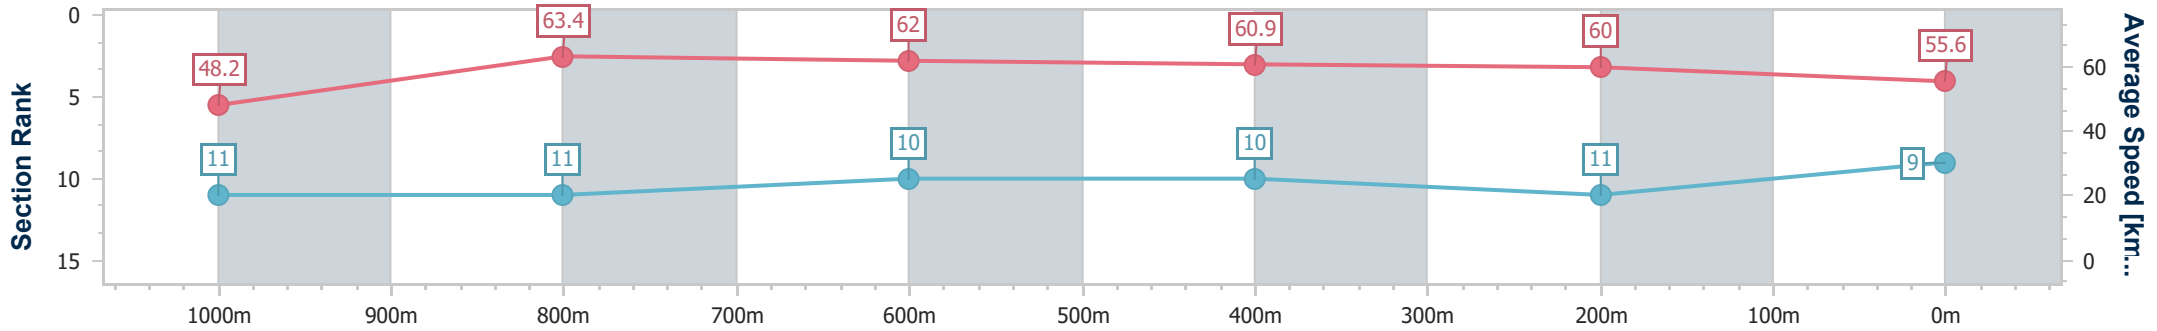

Horse/Jockey Name	Hector Sagoa
Final Rank	9
Fastest Section Time (Section)	0:11.46 (1000m)
Top Speed [km/h] (Section)	64.0 (1000m)
Race State	Finished

Eagle Farm QLD Professional
Race 2: CASCADE Maiden Plate - 1200m
05 July 2023 - 13:09
Track Rating: Soft 6, Weather: Overcast, Rail Position: +10m Entire Course

BRISBANE RACING CLUB

Section	Overall	1000m	800m	600m	400m	200m
Section Times	1:14.85 [9] (0:15.02)	0:59.83 [11] (0:11.46)	0:48.37 [11] (0:11.63)	0:36.74 [10] (0:11.80)	0:24.94 [10] (0:12.01)	0:12.93 [11] (0:12.93)
Average Speed [km/h]	48.2	63.4	62.0	60.9	60.0	55.6
Top Speed [km/h]	62.0	64.0	63.5	61.7	61.6	58.3
Avg. Dist. to Rail [m]	7.3	1.9	0.2	0.5	0.6	1.6
Avg. Stride Freq. [Hz]	2.3	2.5	2.5	2.5	2.5	2.4
Avg. Stride Length [m]	5.7	7.1	7.0	6.9	6.7	6.4

- [ ] Ranking at each section and finish
- -.-.- No data available at this section
- NA No data available