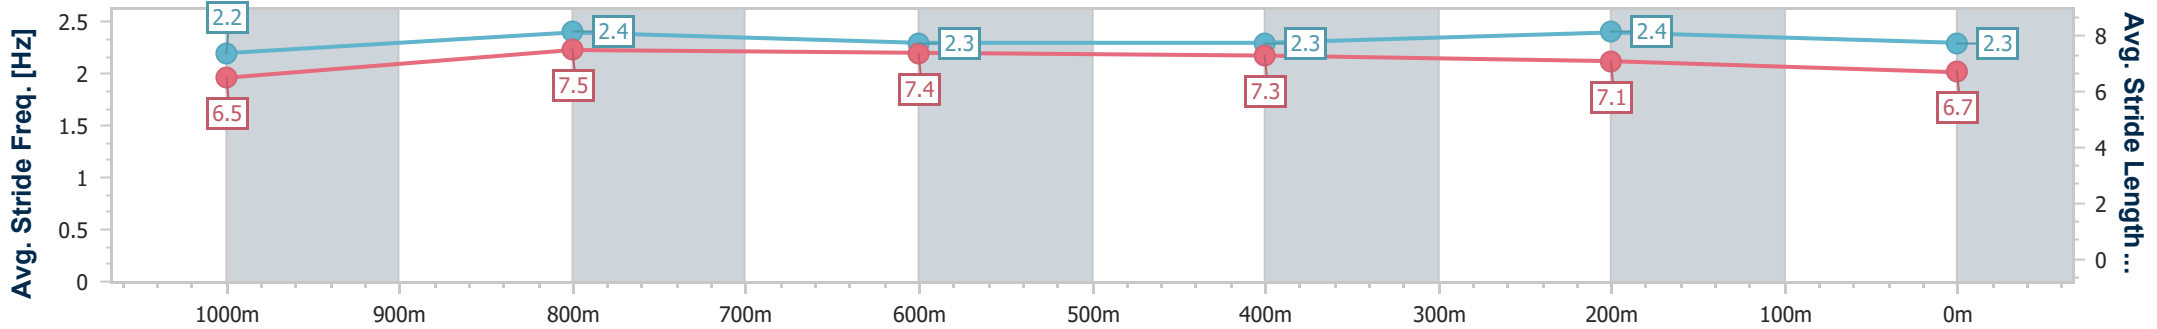

Horse/Jockey Name	Pharaonic
Final Rank	7
Fastest Section Time (Section)	0:11.52 (1000m)
Top Speed [km/h] (Section)	64.3 (1000m)
Race State	Finished

Eagle Farm QLD Professional
Race 2: CASCADE Maiden Plate - 1200m
05 July 2023 - 13:09
Track Rating: Soft 6, Weather: Overcast, Rail Position: +10m Entire Course

BRISBANE RACING CLUB

Section	Overall	1000m	800m	600m	400m	200m
Section Times	1:14.02 [7] (0:13.93)	1:00.09 [4] (0:11.52)	0:48.57 [4] (0:11.84)	0:36.73 [4] (0:11.98)	0:24.75 [4] (0:11.92)	0:12.83 [5] (0:12.83)
Average Speed [km/h]	52.0	63.3	61.4	60.1	60.4	56.1
Top Speed [km/h]	64.1	64.3	63.0	61.5	61.6	58.9
Avg. Dist. to Rail [m]	1.1	2.7	2.1	0.4	0.7	0.6
Avg. Stride Freq. [Hz]	2.2	2.4	2.3	2.3	2.4	2.3
Avg. Stride Length [m]	6.5	7.5	7.4	7.3	7.1	6.7

- [ ] Ranking at each section and finish
- -.-.- No data available at this section
- NA No data available