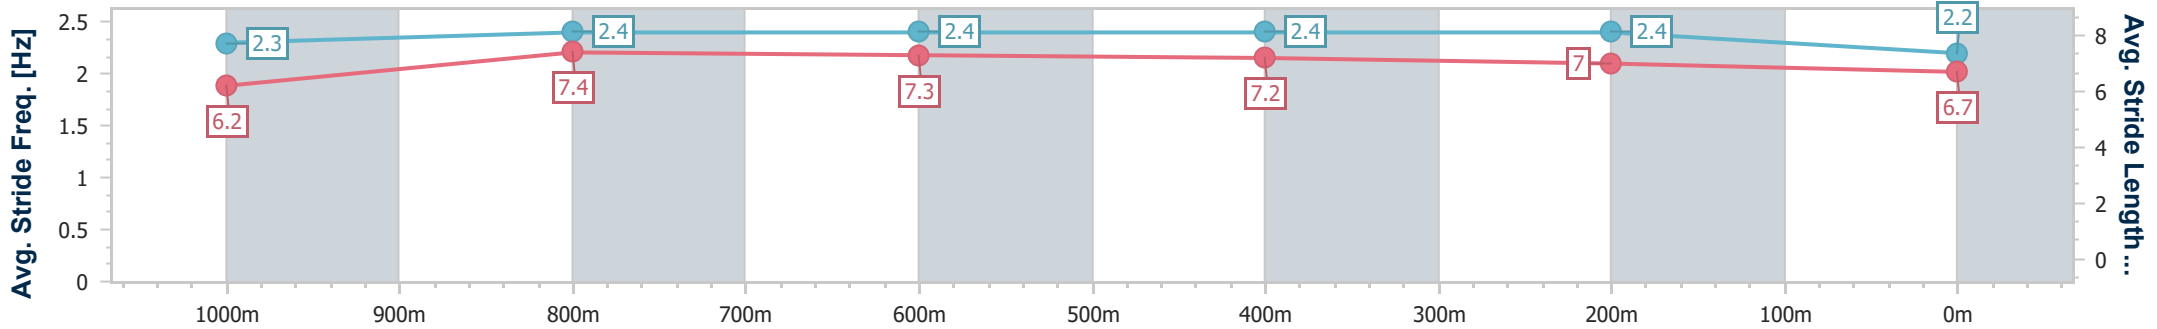

Horse/Jockey Name	Believe The Hype
Final Rank	8
Fastest Section Time (Section)	0:11.51 (1000m)
Top Speed [km/h] (Section)	65.3 (1000m)
Race State	Finished

Eagle Farm QLD Professional
Race 2: CASCADE Maiden Plate - 1200m
05 July 2023 - 13:09
Track Rating: Soft 6, Weather: Overcast, Rail Position: +10m Entire Course

BRISBANE RACING CLUB

Section	Overall	1000m	800m	600m	400m	200m
Section Times	1:14.66 [8] (0:14.08)	1:00.58 [5] (0:11.51)	0:49.07 [5] (0:11.77)	0:37.30 [5] (0:11.97)	0:25.33 [5] (0:11.94)	0:13.39 [8] (0:13.39)
Average Speed [km/h]	51.5	63.5	62.2	61.1	60.3	53.8
Top Speed [km/h]	63.5	65.3	63.7	62.1	62.2	56.9
Avg. Dist. to Rail [m]	8.0	3.1	3.8	3.1	3.6	3.6
Avg. Stride Freq. [Hz]	2.3	2.4	2.4	2.4	2.4	2.2
Avg. Stride Length [m]	6.2	7.4	7.3	7.2	7.0	6.7

- [ ] Ranking at each section and finish
- -.-.- No data available at this section
- NA No data available