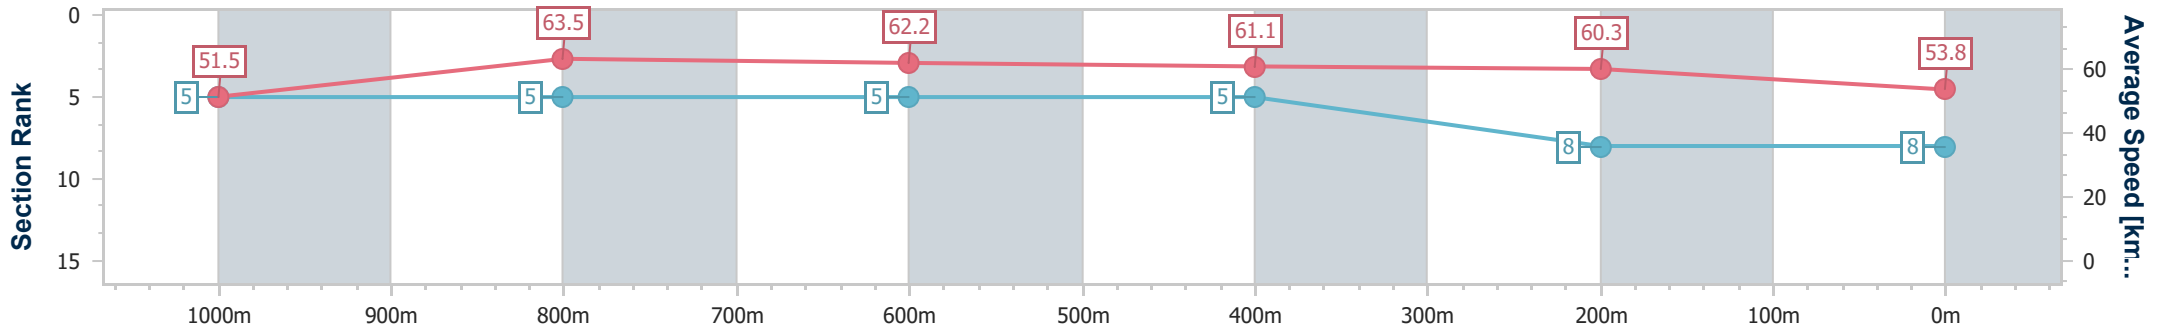

Horse/Jockey Name	Believe The Hype
Final Rank	8
Fastest Section Time (Section)	0:11.51 (1000m)
Top Speed [km/h] (Section)	65.3 (1000m)
Race State	Finished

Eagle Farm QLD Professional
Race 2: CASCADE Maiden Plate - 1200m
05 July 2023 - 13:09
Track Rating: Soft 6, Weather: Overcast, Rail Position: +10m Entire Course

BRISBANE RACING CLUB

Section	Overall	1000m	800m	600m	400m	200m
Section Times	1:14.66 [8] (0:14.08)	1:00.58 [5] (0:11.51)	0:49.07 [5] (0:11.77)	0:37.30 [5] (0:11.97)	0:25.33 [5] (0:11.94)	0:13.39 [8] (0:13.39)
Average Speed [km/h]	51.5	63.5	62.2	61.1	60.3	53.8
Top Speed [km/h]	63.5	65.3	63.7	62.1	62.2	56.9
Avg. Dist. to Rail [m]	8.0	3.1	3.8	3.1	3.6	3.6
Avg. Stride Freq. [Hz]	2.3	2.4	2.4	2.4	2.4	2.2
Avg. Stride Length [m]	6.2	7.4	7.3	7.2	7.0	6.7

- [ ] Ranking at each section and finish
- -.-.- No data available at this section
- NA No data available