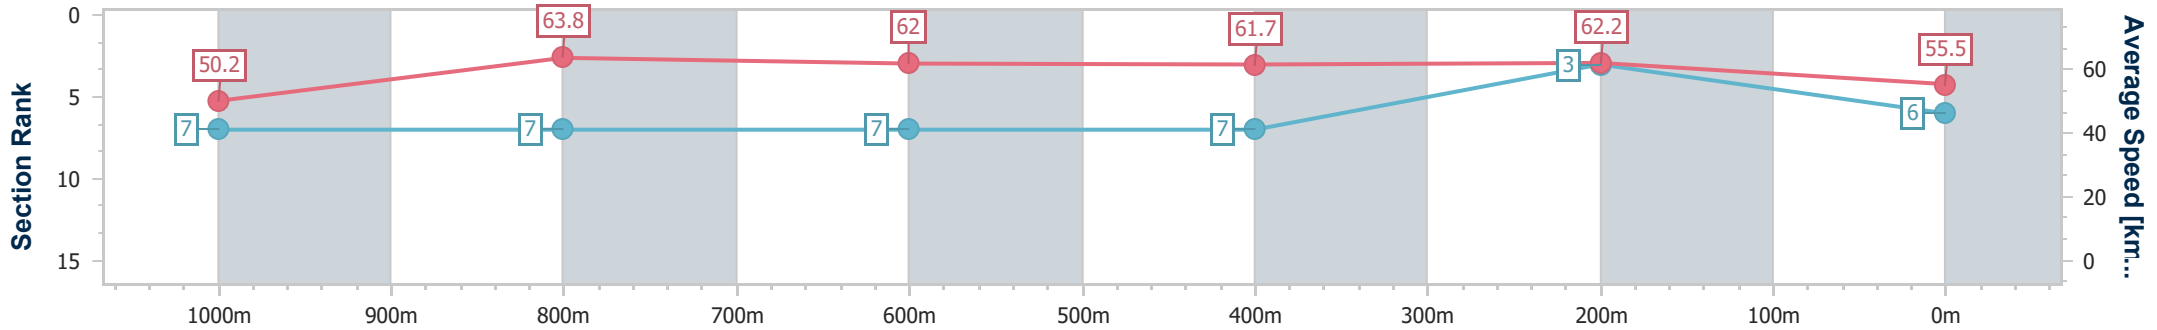

Horse/Jockey Name	Classic Boom
Final Rank	6
Fastest Section Time (Section)	0:11.49 (1000m)
Top Speed [km/h] (Section)	65.2 (1000m)
Race State	Finished

Eagle Farm QLD Professional
Race 2: CASCADE Maiden Plate - 1200m
05 July 2023 - 13:09
Track Rating: Soft 6, Weather: Overcast, Rail Position: +10m Entire Course

BRISBANE RACING CLUB

Section	Overall	1000m	800m	600m	400m	200m
Section Times	1:14.01 [6] (0:14.41)	0:59.60 [7] (0:11.49)	0:48.11 [7] (0:11.77)	0:36.34 [7] (0:11.77)	0:24.57 [7] (0:11.57)	0:13.00 [3] (0:13.00)
Average Speed [km/h]	50.2	63.8	62.0	61.7	62.2	55.5
Top Speed [km/h]	61.7	65.2	63.6	65.0	64.7	59.5
Avg. Dist. to Rail [m]	5.6	3.9	2.7	2.1	4.8	4.1
Avg. Stride Freq. [Hz]	2.1	1.9	1.9	2.1	2.2	2.3
Avg. Stride Length [m]	6.6	9.2	9.0	8.0	7.9	6.8

- [ ] Ranking at each section and finish
- -.-.- No data available at this section
- NA No data available