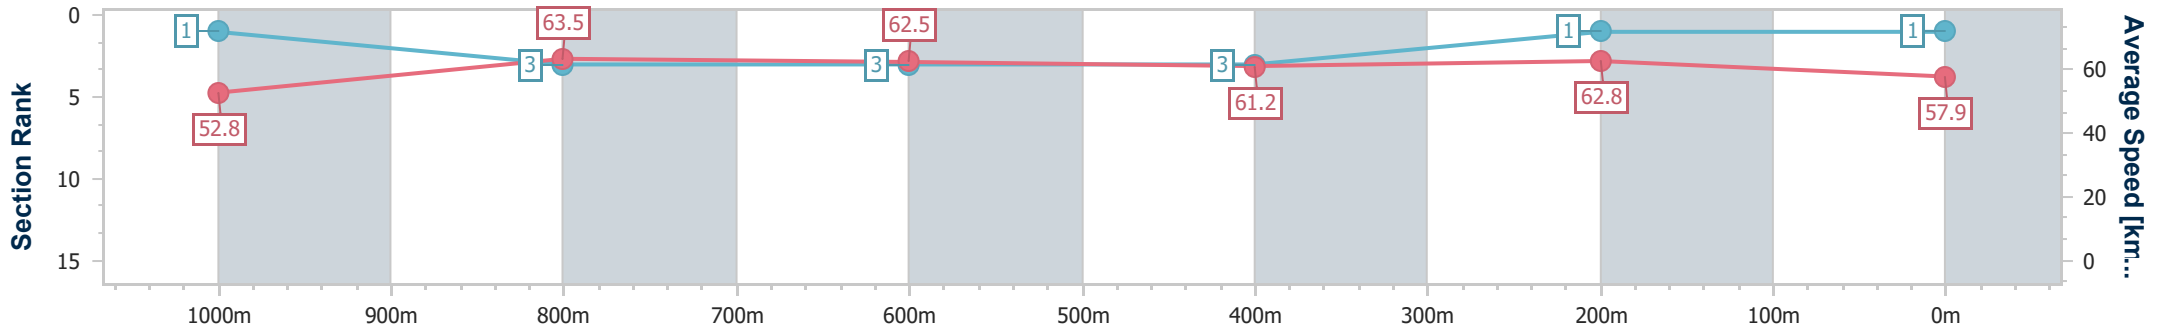

Horse/Jockey Name	John Rambo
Final Rank	1
Fastest Section Time (Section)	0:11.46 (400m)
Top Speed [km/h] (Section)	65.4 (Overall)
Race State	Finished

Eagle Farm QLD Professional
Race 2: CASCADE Maiden Plate - 1200m
05 July 2023 - 13:09
Track Rating: Soft 6, Weather: Overcast, Rail Position: +10m Entire Course

BRISBANE RACING CLUB

Section	Overall	1000m	800m	600m	400m	200m
Section Times	1:13.00 [1] (0:13.72)	0:59.28 [1] (0:11.57)	0:47.71 [3] (0:11.83)	0:35.88 [3] (0:11.98)	0:23.90 [3] (0:11.46)	0:12.44 [1] (0:12.44)
Average Speed [km/h]	52.8	63.5	62.5	61.2	62.8	57.9
Top Speed [km/h]	65.4	65.3	64.6	65.0	65.1	61.8
Avg. Dist. to Rail [m]	4.4	5.0	5.5	3.6	2.4	1.7
Avg. Stride Freq. [Hz]	2.3	2.4	2.3	2.3	2.4	2.3
Avg. Stride Length [m]	6.4	7.2	7.4	7.3	7.3	7.0

- [ ] Ranking at each section and finish
- -.-.- No data available at this section
- NA No data available