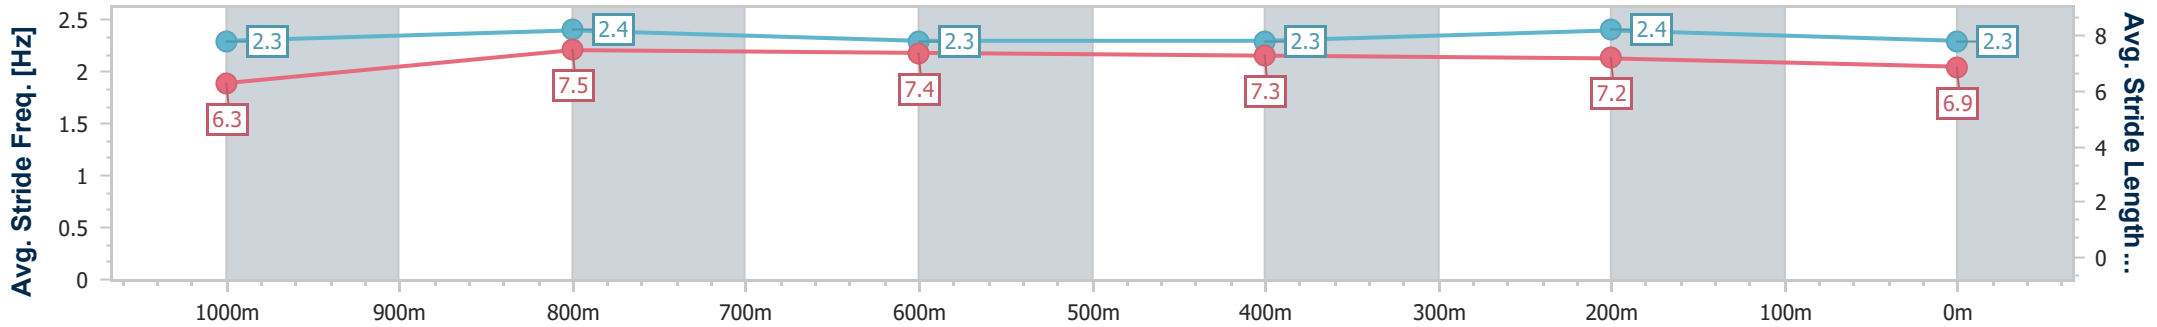

Horse/Jockey Name	Kozani
Final Rank	2
Fastest Section Time (Section)	0:11.32 (1000m)
Top Speed [km/h] (Section)	65.4 (1000m)
Race State	Finished

Eagle Farm QLD Professional
Race 2: CASCADE Maiden Plate - 1200m
05 July 2023 - 13:09
Track Rating: Soft 6, Weather: Overcast, Rail Position: +10m Entire Course

BRISBANE RACING CLUB

Section	Overall	1000m	800m	600m	400m	200m
Section Times	1:13.63 [2] (0:13.74)	0:59.89 [3] (0:11.32)	0:48.57 [1] (0:11.83)	0:36.74 [1] (0:12.04)	0:24.70 [1] (0:11.75)	0:12.95 [2] (0:12.95)
Average Speed [km/h]	52.6	64.4	61.4	59.8	61.3	55.6
Top Speed [km/h]	64.9	65.4	63.8	60.4	62.4	59.2
Avg. Dist. to Rail [m]	1.7	2.7	2.2	0.6	0.7	1.6
Avg. Stride Freq. [Hz]	2.3	2.4	2.3	2.3	2.4	2.3
Avg. Stride Length [m]	6.3	7.5	7.4	7.3	7.2	6.9

- [ ] Ranking at each section and finish
- -.-.- No data available at this section
- NA No data available