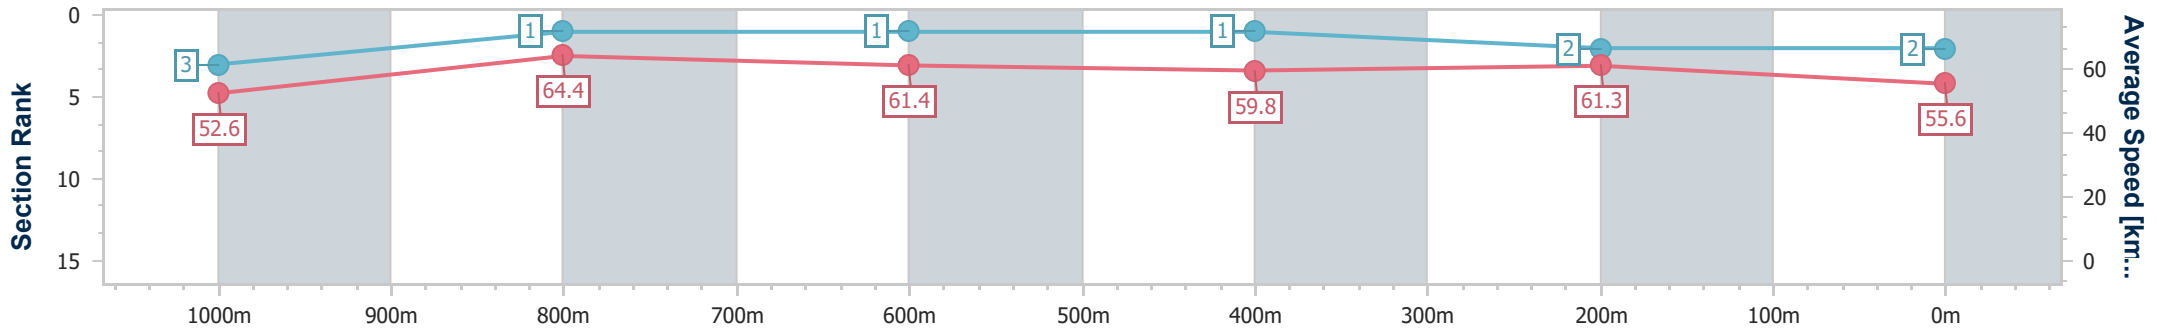

Horse/Jockey Name	Kozani
Final Rank	2
Fastest Section Time (Section)	0:11.32 (1000m)
Top Speed [km/h] (Section)	65.4 (1000m)
Race State	Finished

Eagle Farm QLD Professional
Race 2: CASCADE Maiden Plate - 1200m
05 July 2023 - 13:09
Track Rating: Soft 6, Weather: Overcast, Rail Position: +10m Entire Course

BRISBANE RACING CLUB

Section	Overall	1000m	800m	600m	400m	200m
Section Times	1:13.63 [2] (0:13.74)	0:59.89 [3] (0:11.32)	0:48.57 [1] (0:11.83)	0:36.74 [1] (0:12.04)	0:24.70 [1] (0:11.75)	0:12.95 [2] (0:12.95)
Average Speed [km/h]	52.6	64.4	61.4	59.8	61.3	55.6
Top Speed [km/h]	64.9	65.4	63.8	60.4	62.4	59.2
Avg. Dist. to Rail [m]	1.7	2.7	2.2	0.6	0.7	1.6
Avg. Stride Freq. [Hz]	2.3	2.4	2.3	2.3	2.4	2.3
Avg. Stride Length [m]	6.3	7.5	7.4	7.3	7.2	6.9

- [ ] Ranking at each section and finish
- -.-.- No data available at this section
- NA No data available