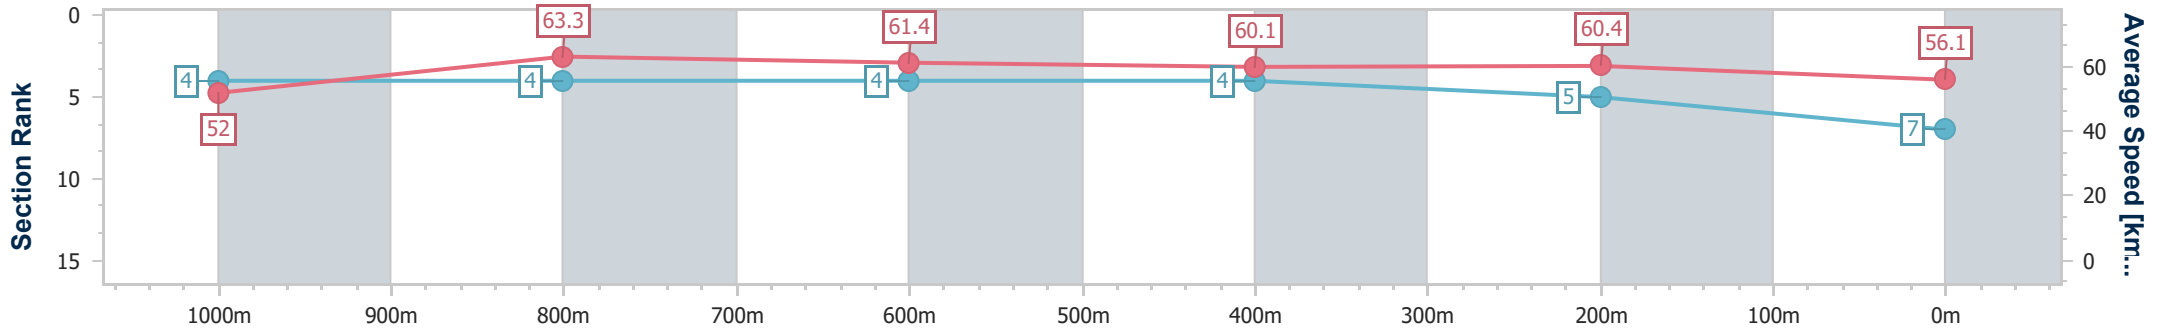

Horse/Jockey Name	Pharaonic
Final Rank	7
Fastest Section Time (Section)	0:11.52 (1000m)
Top Speed [km/h] (Section)	64.3 (1000m)
Race State	Finished

Eagle Farm QLD Professional
Race 2: CASCADE Maiden Plate - 1200m
05 July 2023 - 13:09
Track Rating: Soft 6, Weather: Overcast, Rail Position: +10m Entire Course

BRISBANE RACING CLUB

Section	Overall	1000m	800m	600m	400m	200m
Section Times	1:14.02 [7] (0:13.93)	1:00.09 [4] (0:11.52)	0:48.57 [4] (0:11.84)	0:36.73 [4] (0:11.98)	0:24.75 [4] (0:11.92)	0:12.83 [5] (0:12.83)
Average Speed [km/h]	52.0	63.3	61.4	60.1	60.4	56.1
Top Speed [km/h]	64.1	64.3	63.0	61.5	61.6	58.9
Avg. Dist. to Rail [m]	1.1	2.7	2.1	0.4	0.7	0.6
Avg. Stride Freq. [Hz]	2.2	2.4	2.3	2.3	2.4	2.3
Avg. Stride Length [m]	6.5	7.5	7.4	7.3	7.1	6.7

- [ ] Ranking at each section and finish
- -.-.- No data available at this section
- NA No data available