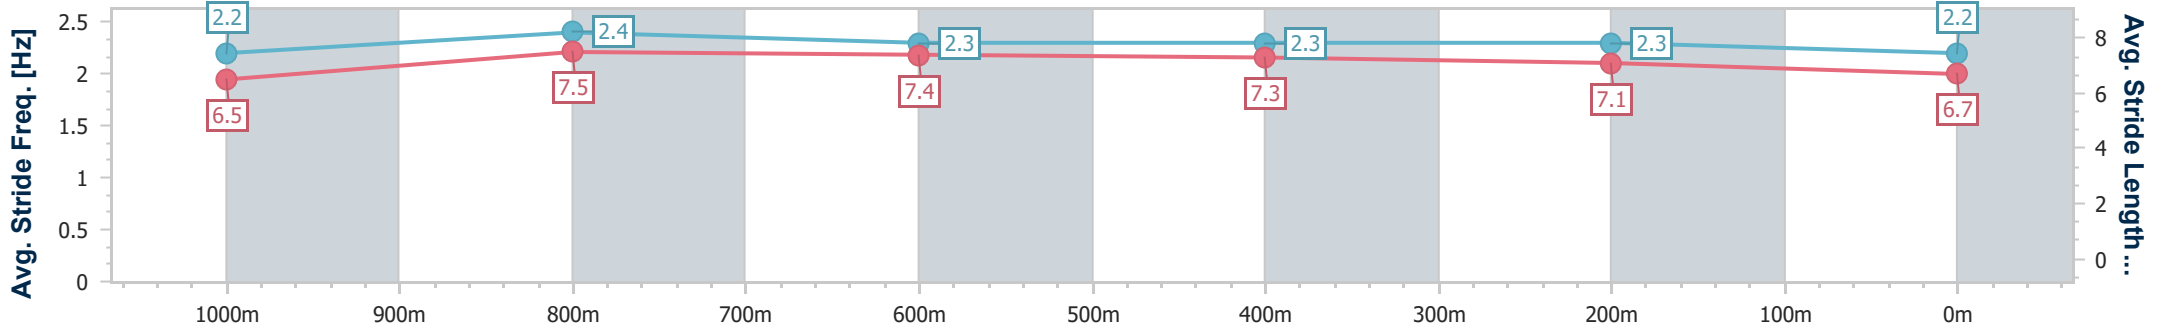

Horse/Jockey Name	King Kryptos
Final Rank	11
Fastest Section Time (Section)	0:11.34 (1000m)
Top Speed [km/h] (Section)	66.2 (1000m)
Race State	Finished

Eagle Farm QLD Professional
Race 2: CASCADE Maiden Plate - 1200m
05 July 2023 - 13:09
Track Rating: Soft 6, Weather: Overcast, Rail Position: +10m Entire Course

BRISBANE RACING CLUB

Section	Overall	1000m	800m	600m	400m	200m
Section Times	1:14.90 [11] (0:13.73)	1:01.17 [2] (0:11.34)	0:49.83 [2] (0:11.83)	0:38.00 [2] (0:12.08)	0:25.92 [2] (0:12.08)	0:13.84 [4] (0:13.84)
Average Speed [km/h]	52.6	65.1	62.1	60.2	59.6	52.0
Top Speed [km/h]	66.0	66.2	63.9	61.2	62.1	56.1
Avg. Dist. to Rail [m]	5.2	5.0	4.6	2.0	0.7	0.5
Avg. Stride Freq. [Hz]	2.2	2.4	2.3	2.3	2.3	2.2
Avg. Stride Length [m]	6.5	7.5	7.4	7.3	7.1	6.7

- [ ] Ranking at each section and finish
- -.-.- No data available at this section
- NA No data available