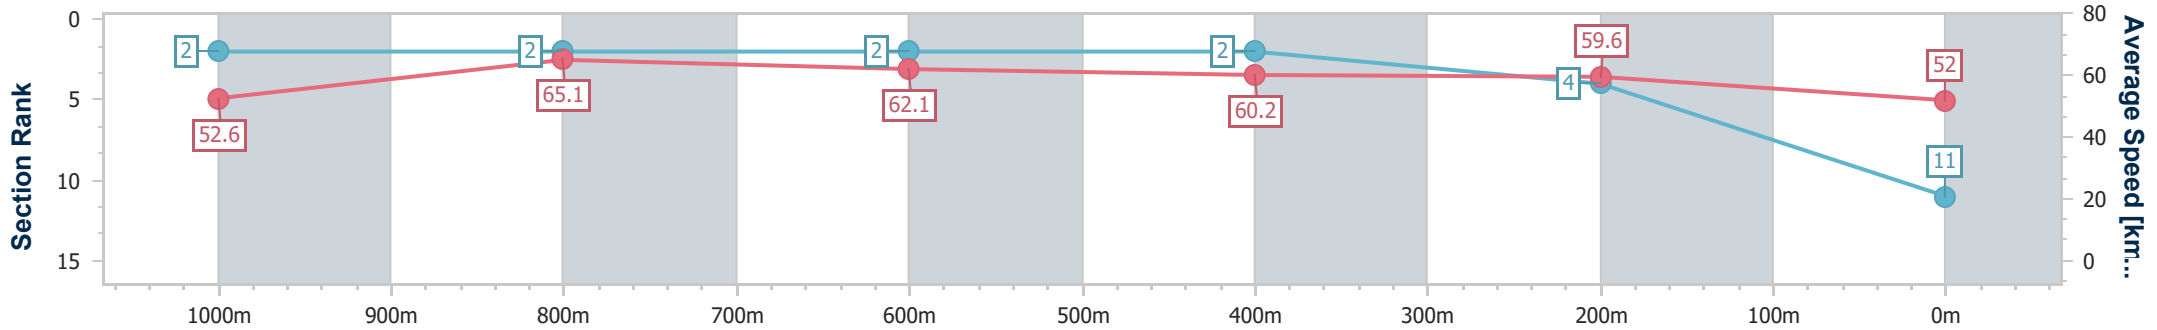

- [] Ranking at each section and finish
- .-.- No data available at this section
- NA No data available

Horse/Jockey Name	King Kryptos
Final Rank	11
Fastest Section Time (Section)	0:11.34 (1000m)
Top Speed [km/h] (Section)	66.2 (1000m)
Race State	Finished

Eagle Farm QLD Professional
 Race 2: CASCADE Maiden Plate - 1200m
 05 July 2023 - 13:09
 Track Rating: Soft 6, Weather: Overcast, Rail Position: +10m Entire Course

BRISBANE RACING CLUB

Section	Overall	1000m	800m	600m	400m	200m
Section Times	1:14.90 [11] (0:13.73)	1:01.17 [2] (0:11.34)	0:49.83 [2] (0:11.83)	0:38.00 [2] (0:12.08)	0:25.92 [2] (0:12.08)	0:13.84 [4] (0:13.84)
Average Speed [km/h]	52.6	65.1	62.1	60.2	59.6	52.0
Top Speed [km/h]	66.0	66.2	63.9	61.2	62.1	56.1
Avg. Dist. to Rail [m]	5.2	5.0	4.6	2.0	0.7	0.5
Avg. Stride Freq. [Hz]	2.2	2.4	2.3	2.3	2.3	2.2
Avg. Stride Length [m]	6.5	7.5	7.4	7.3	7.1	6.7