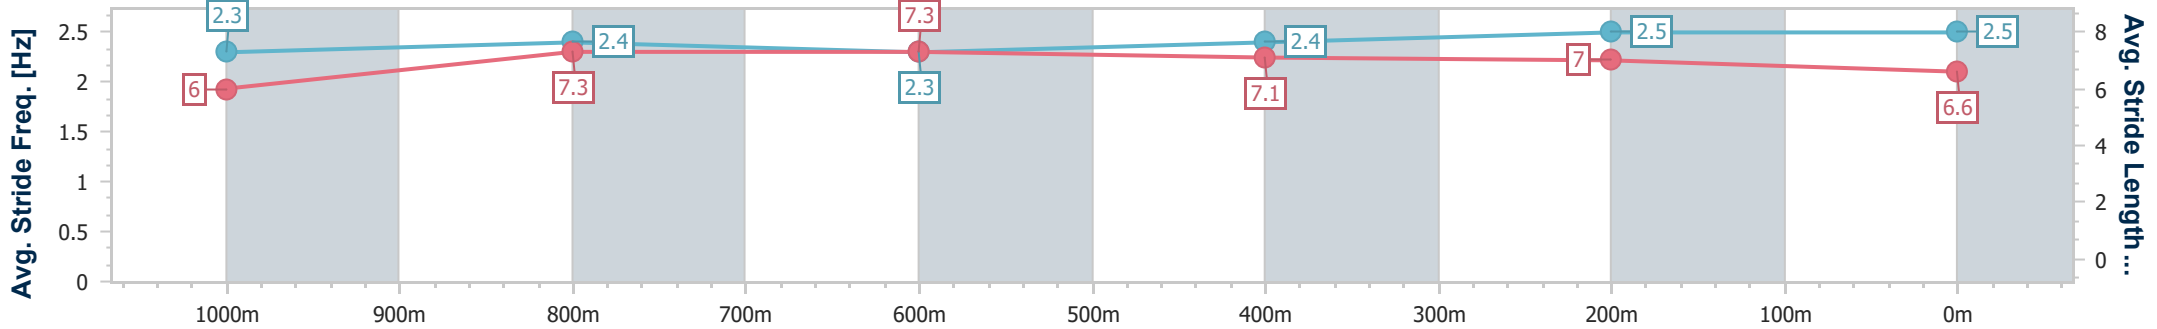

Horse/Jockey Name	Mikki Eight
Final Rank	3
Fastest Section Time (Section)	0:11.37 (400m)
Top Speed [km/h] (Section)	64.4 (1000m)
Race State	Finished

Eagle Farm QLD Professional
Race 2: CASCADE Maiden Plate - 1200m
05 July 2023 - 13:09
Track Rating: Soft 6, Weather: Overcast, Rail Position: +10m Entire Course

BRISBANE RACING CLUB

Section	Overall	1000m	800m	600m	400m	200m
Section Times	1:13.70 [3] (0:14.66)	0:59.04 [10] (0:11.61)	0:47.43 [10] (0:11.94)	0:35.49 [11] (0:11.73)	0:23.76 [11] (0:11.37)	0:12.39 [9] (0:12.39)
Average Speed [km/h]	49.3	62.8	61.1	61.6	63.4	58.1
Top Speed [km/h]	61.1	64.4	61.7	63.4	64.4	62.0
Avg. Dist. to Rail [m]	2.3	2.8	2.9	1.0	0.9	1.7
Avg. Stride Freq. [Hz]	2.3	2.4	2.3	2.4	2.5	2.5
Avg. Stride Length [m]	6.0	7.3	7.3	7.1	7.0	6.6

- [ ] Ranking at each section and finish
- -.-.- No data available at this section
- NA No data available