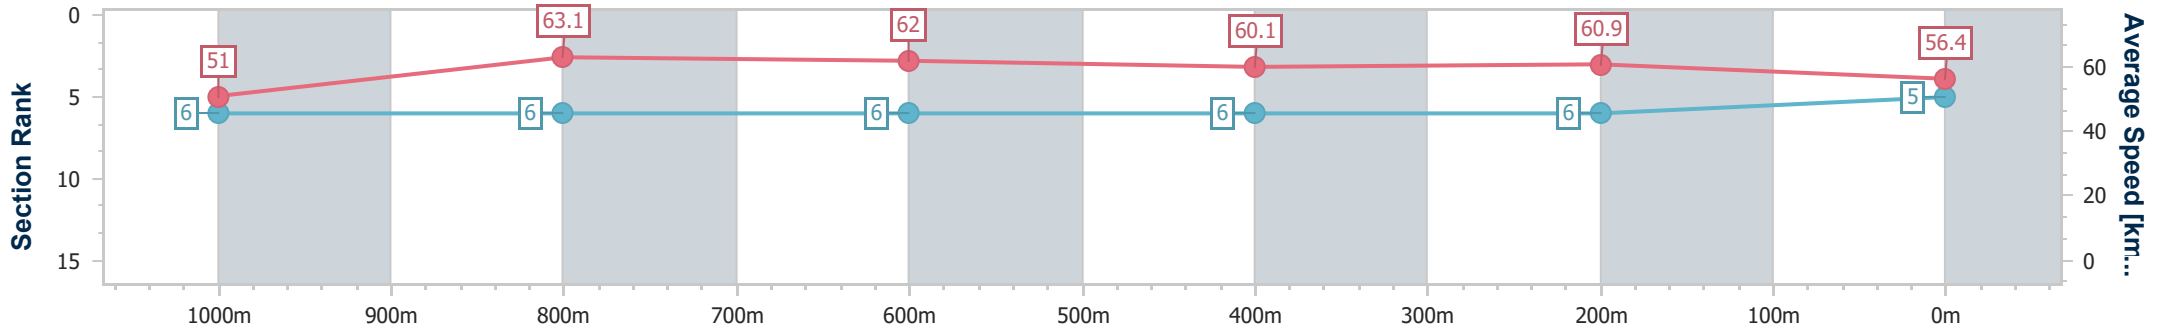

Horse/Jockey Name	Brydelicious
Final Rank	5
Fastest Section Time (Section)	0:11.53 (1000m)
Top Speed [km/h] (Section)	64.1 (1000m)
Race State	Finished

Eagle Farm QLD Professional
Race 2: CASCADE Maiden Plate - 1200m
05 July 2023 - 13:09
Track Rating: Soft 6, Weather: Overcast, Rail Position: +10m Entire Course

BRISBANE RACING CLUB

Section	Overall	1000m	800m	600m	400m	200m
Section Times	1:13.99 [5] (0:14.19)	0:59.80 [6] (0:11.53)	0:48.27 [6] (0:11.69)	0:36.58 [6] (0:11.98)	0:24.60 [6] (0:11.82)	0:12.78 [6] (0:12.78)
Average Speed [km/h]	51.0	63.1	62.0	60.1	60.9	56.4
Top Speed [km/h]	62.7	64.1	64.1	61.3	62.1	58.7
Avg. Dist. to Rail [m]	2.9	2.3	1.3	0.4	2.8	3.2
Avg. Stride Freq. [Hz]	2.3	2.4	2.4	2.3	2.4	2.3
Avg. Stride Length [m]	6.1	7.3	7.3	7.2	6.9	6.7

- [ ] Ranking at each section and finish
- -.-.- No data available at this section
- NA No data available