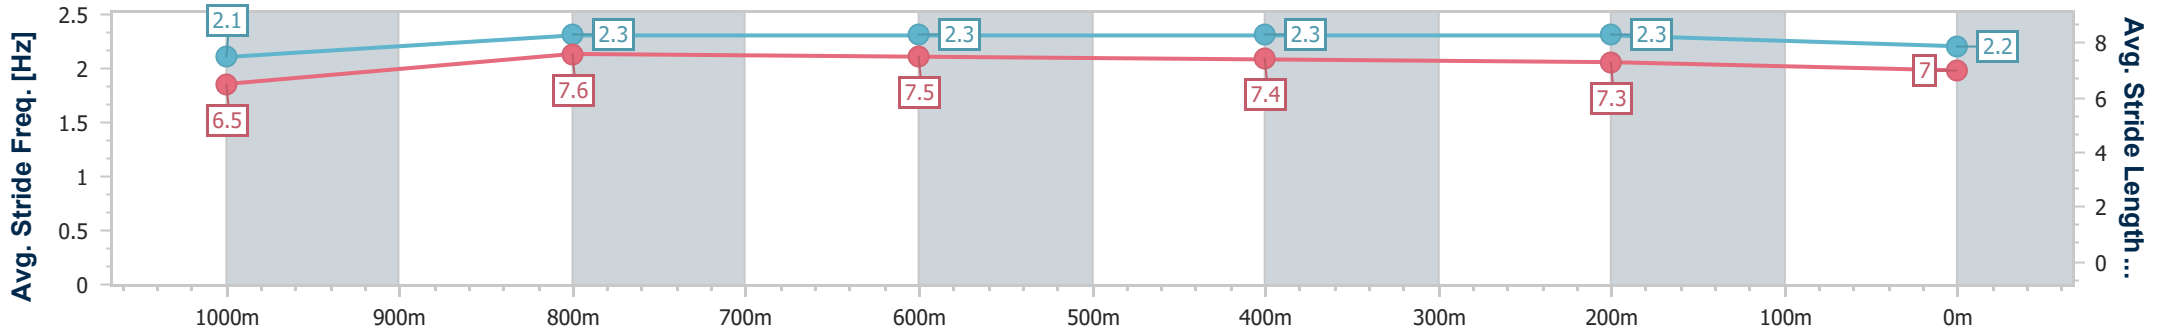

- [] Ranking at each section and finish
- .-.- No data available at this section
- NA No data available

Horse/Jockey Name	Teppanyaki
Final Rank	10
Fastest Section Time (Section)	0:11.61 (1000m)
Top Speed [km/h] (Section)	63.7 (1000m)
Race State	Finished

Eagle Farm QLD Professional
 Race 2: CASCADE Maiden Plate - 1200m
 05 July 2023 - 13:09
 Track Rating: Soft 6, Weather: Overcast, Rail Position: +10m Entire Course

BRISBANE RACING CLUB

Section	Overall	1000m	800m	600m	400m	200m
Section Times	1:14.88 [10] (0:14.51)	1:00.37 [9] (0:11.61)	0:48.76 [9] (0:11.71)	0:37.05 [8] (0:11.97)	0:25.08 [9] (0:12.02)	0:13.06 [10] (0:13.06)
Average Speed [km/h]	49.8	62.7	62.3	60.4	59.8	55.2
Top Speed [km/h]	62.2	63.7	63.7	61.7	61.2	57.2
Avg. Dist. to Rail [m]	2.1	2.6	2.5	1.1	1.4	2.5
Avg. Stride Freq. [Hz]	2.1	2.3	2.3	2.3	2.3	2.2
Avg. Stride Length [m]	6.5	7.6	7.5	7.4	7.3	7.0