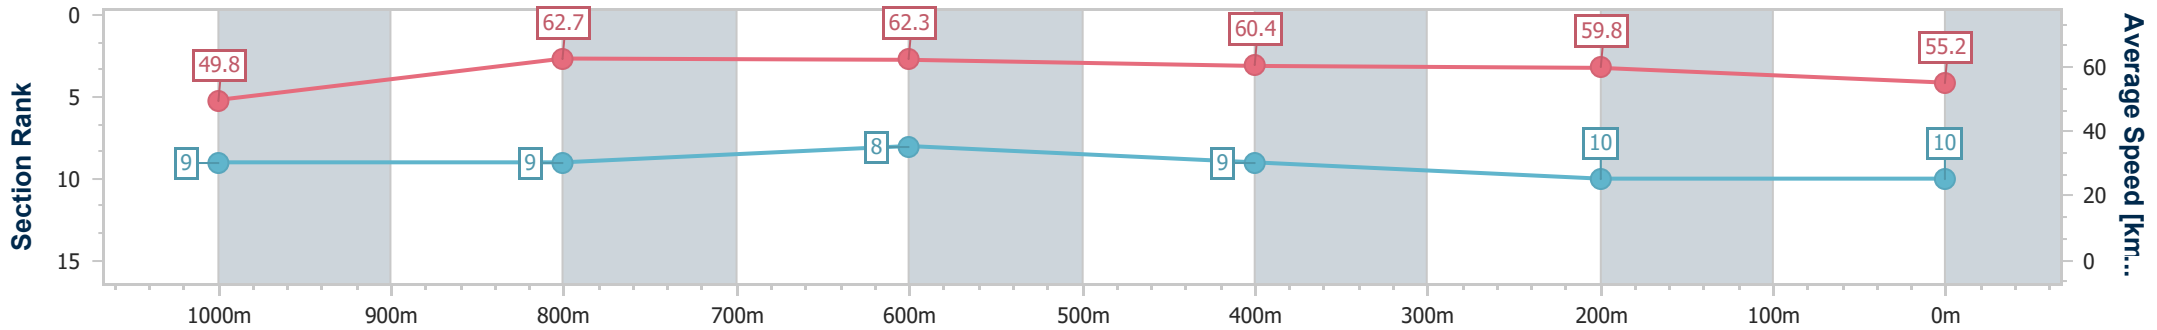

- [] Ranking at each section and finish
- .-.- No data available at this section
- NA No data available

Horse/Jockey Name	Teppanyaki
Final Rank	10
Fastest Section Time (Section)	0:11.61 (1000m)
Top Speed [km/h] (Section)	63.7 (1000m)
Race State	Finished

Eagle Farm QLD Professional
 Race 2: CASCADE Maiden Plate - 1200m
 05 July 2023 - 13:09
 Track Rating: Soft 6, Weather: Overcast, Rail Position: +10m Entire Course

BRISBANE RACING CLUB

Section	Overall	1000m	800m	600m	400m	200m
Section Times	1:14.88 [10] (0:14.51)	1:00.37 [9] (0:11.61)	0:48.76 [9] (0:11.71)	0:37.05 [8] (0:11.97)	0:25.08 [9] (0:12.02)	0:13.06 [10] (0:13.06)
Average Speed [km/h]	49.8	62.7	62.3	60.4	59.8	55.2
Top Speed [km/h]	62.2	63.7	63.7	61.7	61.2	57.2
Avg. Dist. to Rail [m]	2.1	2.6	2.5	1.1	1.4	2.5
Avg. Stride Freq. [Hz]	2.1	2.3	2.3	2.3	2.3	2.2
Avg. Stride Length [m]	6.5	7.6	7.5	7.4	7.3	7.0