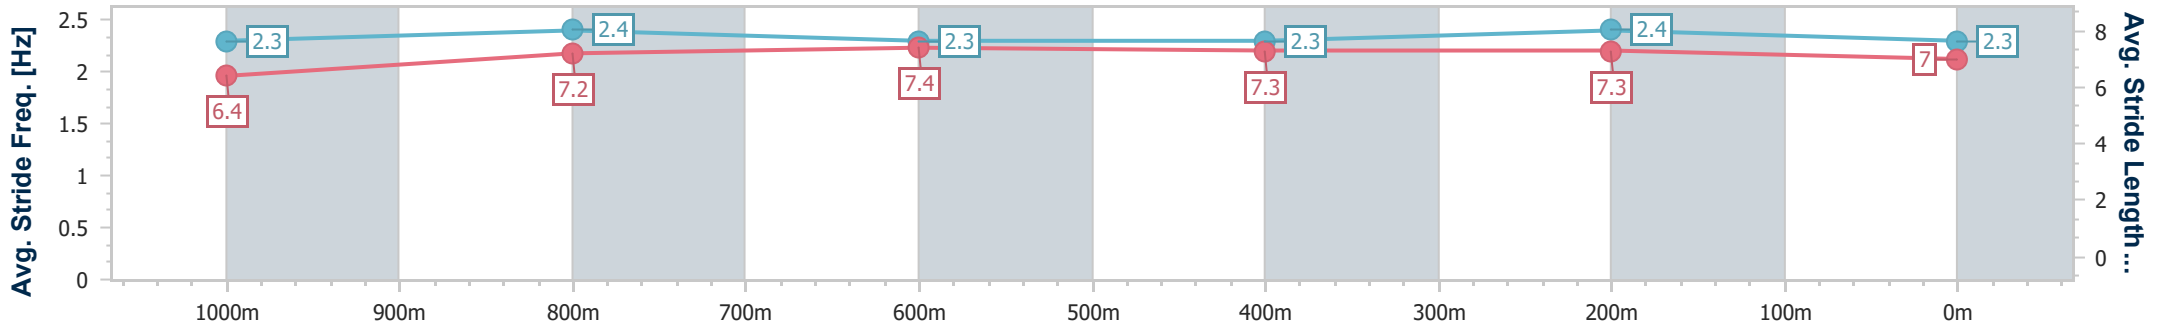

Horse/Jockey Name	John Rambo
Final Rank	1
Fastest Section Time (Section)	0:11.46 (400m)
Top Speed [km/h] (Section)	65.4 (Overall)
Race State	Finished

Eagle Farm QLD Professional
Race 2: CASCADE Maiden Plate - 1200m
05 July 2023 - 13:09
Track Rating: Soft 6, Weather: Overcast, Rail Position: +10m Entire Course

BRISBANE RACING CLUB

Section	Overall	1000m	800m	600m	400m	200m
Section Times	1:13.00 [1] (0:13.72)	0:59.28 [1] (0:11.57)	0:47.71 [3] (0:11.83)	0:35.88 [3] (0:11.98)	0:23.90 [3] (0:11.46)	0:12.44 [1] (0:12.44)
Average Speed [km/h]	52.8	63.5	62.5	61.2	62.8	57.9
Top Speed [km/h]	65.4	65.3	64.6	65.0	65.1	61.8
Avg. Dist. to Rail [m]	4.4	5.0	5.5	3.6	2.4	1.7
Avg. Stride Freq. [Hz]	2.3	2.4	2.3	2.3	2.4	2.3
Avg. Stride Length [m]	6.4	7.2	7.4	7.3	7.3	7.0

- [ ] Ranking at each section and finish
- -.-.- No data available at this section
- NA No data available