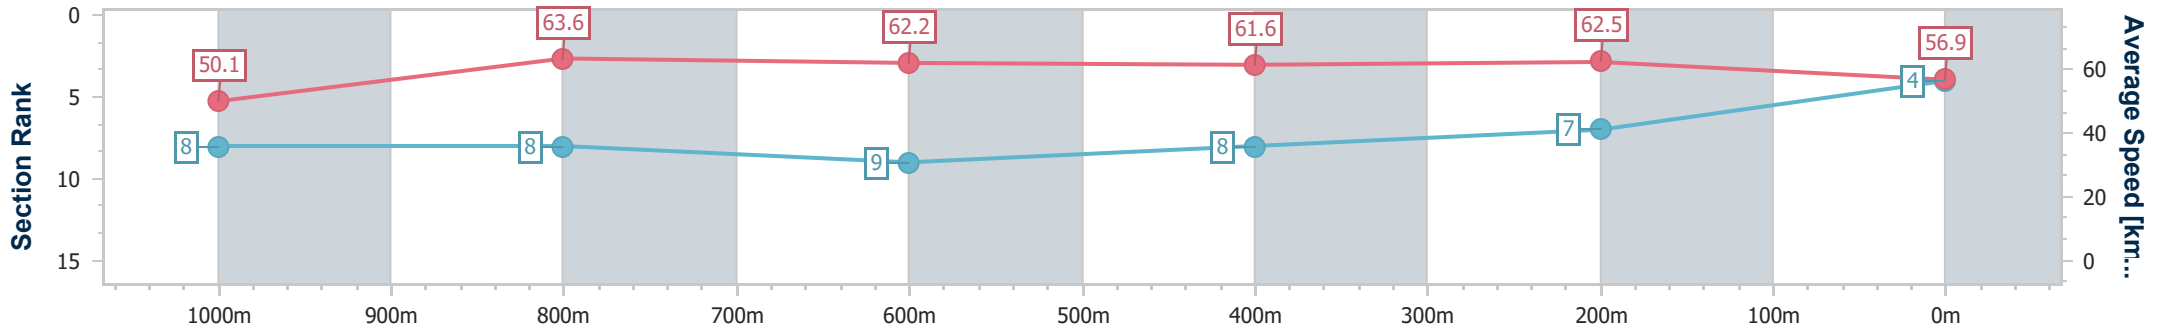

Horse/Jockey Name	Hot Summer
Final Rank	4
Fastest Section Time (Section)	0:11.53 (400m)
Top Speed [km/h] (Section)	65.2 (1000m)
Race State	Finished

Eagle Farm QLD Professional
Race 2: CASCADE Maiden Plate - 1200m
05 July 2023 - 13:09
Track Rating: Soft 6, Weather: Overcast, Rail Position: +10m Entire Course

BRISBANE RACING CLUB

Section	Overall	1000m	800m	600m	400m	200m
Section Times	1:13.86 [4] (0:14.46)	0:59.40 [8] (0:11.58)	0:47.82 [8] (0:11.81)	0:36.01 [9] (0:11.84)	0:24.17 [8] (0:11.53)	0:12.64 [7] (0:12.64)
Average Speed [km/h]	50.1	63.6	62.2	61.6	62.5	56.9
Top Speed [km/h]	64.4	65.2	64.1	63.4	63.5	60.3
Avg. Dist. to Rail [m]	6.0	4.9	4.4	3.1	5.5	5.5
Avg. Stride Freq. [Hz]	2.1	2.2	2.2	2.2	2.3	2.2
Avg. Stride Length [m]	6.5	8.0	8.0	7.8	7.5	7.2

- [ ] Ranking at each section and finish
- -.-.- No data available at this section
- NA No data available