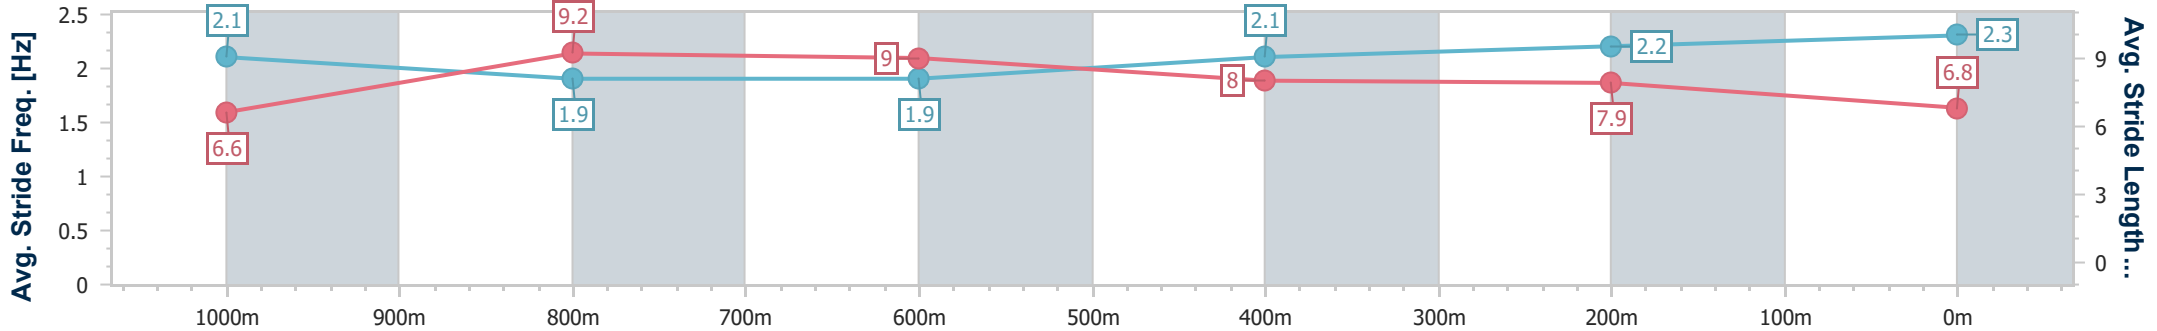

Horse/Jockey Name	Classic Boom
Final Rank	6
Fastest Section Time (Section)	0:11.49 (1000m)
Top Speed [km/h] (Section)	65.2 (1000m)
Race State	Finished

Eagle Farm QLD Professional
Race 2: CASCADE Maiden Plate - 1200m
05 July 2023 - 13:09
Track Rating: Soft 6, Weather: Overcast, Rail Position: +10m Entire Course

BRISBANE RACING CLUB

Section	Overall	1000m	800m	600m	400m	200m
Section Times	1:14.01 [6] (0:14.41)	0:59.60 [7] (0:11.49)	0:48.11 [7] (0:11.77)	0:36.34 [7] (0:11.77)	0:24.57 [7] (0:11.57)	0:13.00 [3] (0:13.00)
Average Speed [km/h]	50.2	63.8	62.0	61.7	62.2	55.5
Top Speed [km/h]	61.7	65.2	63.6	65.0	64.7	59.5
Avg. Dist. to Rail [m]	5.6	3.9	2.7	2.1	4.8	4.1
Avg. Stride Freq. [Hz]	2.1	1.9	1.9	2.1	2.2	2.3
Avg. Stride Length [m]	6.6	9.2	9.0	8.0	7.9	6.8

- [ ] Ranking at each section and finish
- -.-.- No data available at this section
- NA No data available