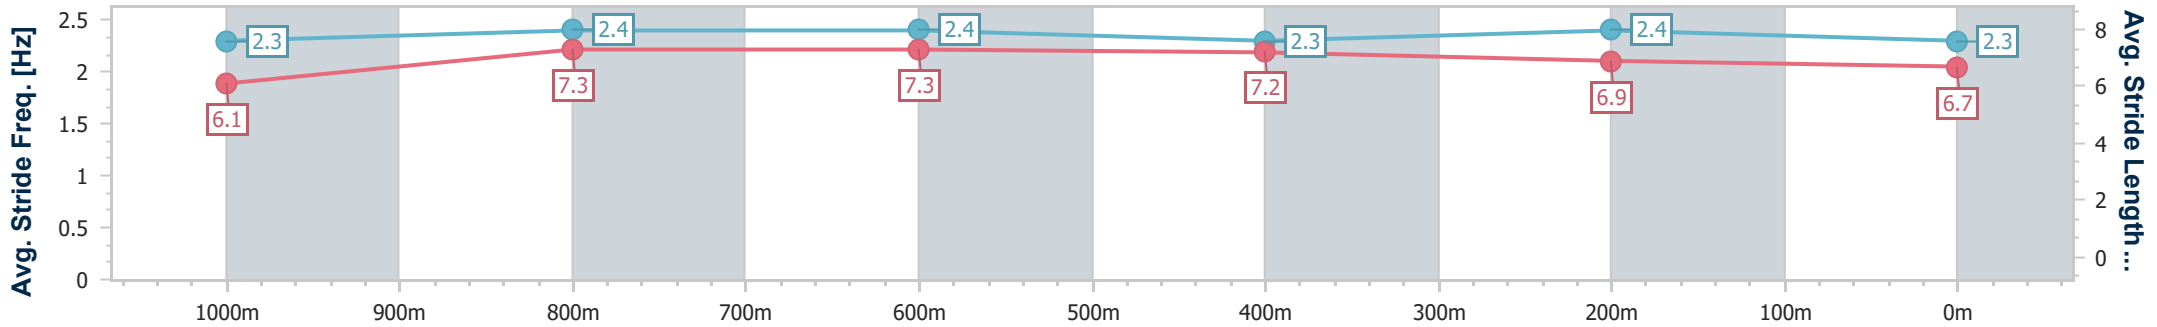

Horse/Jockey Name	Brydelicious
Final Rank	5
Fastest Section Time (Section)	0:11.53 (1000m)
Top Speed [km/h] (Section)	64.1 (1000m)
Race State	Finished

Eagle Farm QLD Professional
Race 2: CASCADE Maiden Plate - 1200m
05 July 2023 - 13:09
Track Rating: Soft 6, Weather: Overcast, Rail Position: +10m Entire Course

BRISBANE RACING CLUB

Section	Overall	1000m	800m	600m	400m	200m
Section Times	1:13.99 [5] (0:14.19)	0:59.80 [6] (0:11.53)	0:48.27 [6] (0:11.69)	0:36.58 [6] (0:11.98)	0:24.60 [6] (0:11.82)	0:12.78 [6] (0:12.78)
Average Speed [km/h]	51.0	63.1	62.0	60.1	60.9	56.4
Top Speed [km/h]	62.7	64.1	64.1	61.3	62.1	58.7
Avg. Dist. to Rail [m]	2.9	2.3	1.3	0.4	2.8	3.2
Avg. Stride Freq. [Hz]	2.3	2.4	2.4	2.3	2.4	2.3
Avg. Stride Length [m]	6.1	7.3	7.3	7.2	6.9	6.7

- [ ] Ranking at each section and finish
- -.-.- No data available at this section
- NA No data available