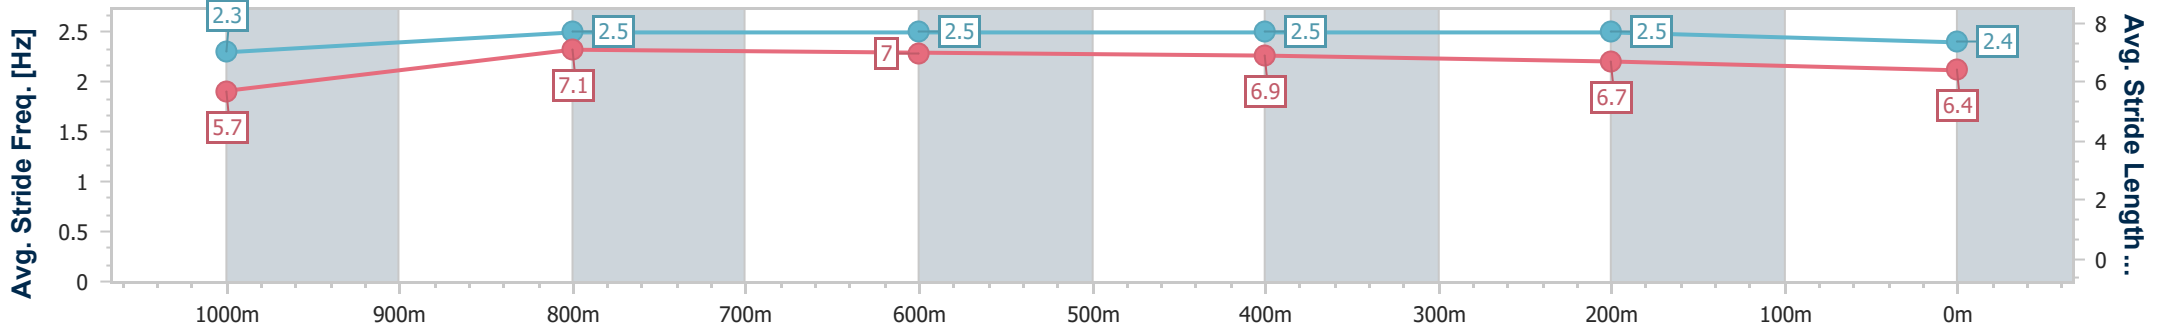

Horse/Jockey Name	Hector Sagoa
Final Rank	9
Fastest Section Time (Section)	0:11.46 (1000m)
Top Speed [km/h] (Section)	64.0 (1000m)
Race State	Finished

Eagle Farm QLD Professional
Race 2: CASCADE Maiden Plate - 1200m
05 July 2023 - 13:09
Track Rating: Soft 6, Weather: Overcast, Rail Position: +10m Entire Course

BRISBANE RACING CLUB

Section	Overall	1000m	800m	600m	400m	200m
Section Times	1:14.85 [9] (0:15.02)	0:59.83 [11] (0:11.46)	0:48.37 [11] (0:11.63)	0:36.74 [10] (0:11.80)	0:24.94 [10] (0:12.01)	0:12.93 [11] (0:12.93)
Average Speed [km/h]	48.2	63.4	62.0	60.9	60.0	55.6
Top Speed [km/h]	62.0	64.0	63.5	61.7	61.6	58.3
Avg. Dist. to Rail [m]	7.3	1.9	0.2	0.5	0.6	1.6
Avg. Stride Freq. [Hz]	2.3	2.5	2.5	2.5	2.5	2.4
Avg. Stride Length [m]	5.7	7.1	7.0	6.9	6.7	6.4

- [ ] Ranking at each section and finish
- -.-.- No data available at this section
- NA No data available