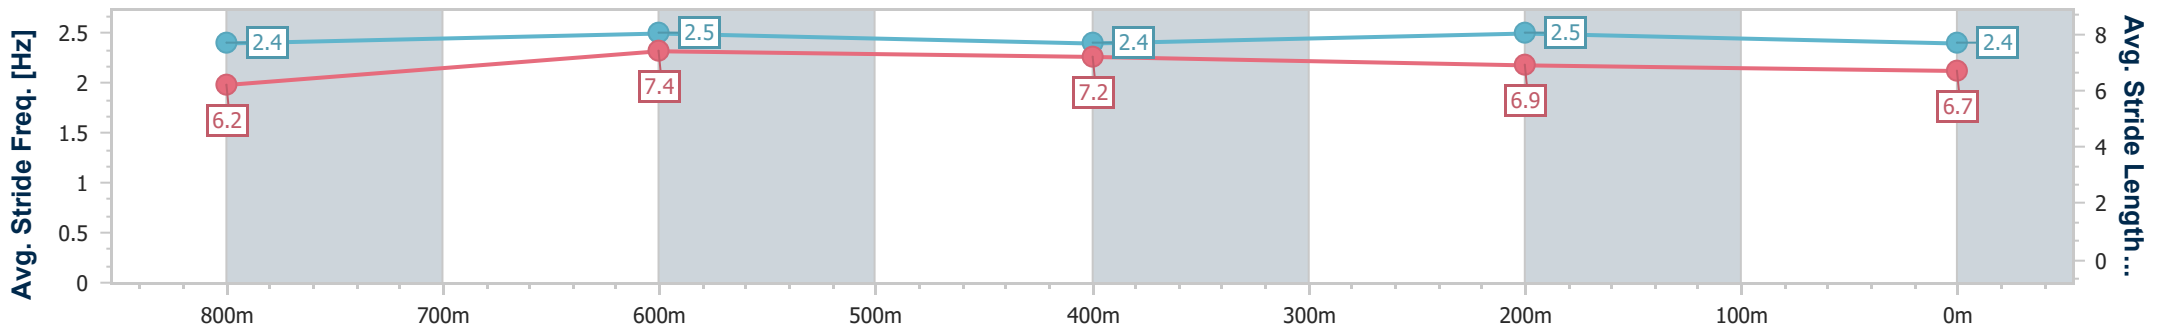

Horse/Jockey Name	Point Break
Final Rank	6
Fastest Section Time (Section)	0:11.06 (800m)
Top Speed [km/h] (Section)	68.4 (800m)
Race State	Finished

Eagle Farm QLD Professional
Race 5: BRC MEMBERSHIP ON SALE NOW Class 2 Handicap - 1000m
05 July 2023 - 14:55
Track Rating: Soft 6, Weather: Overcast, Rail Position: +10m Entire Course

BRISBANE RACING CLUB

Section	Overall	800m	600m	400m	200m
Section Times	1:00.25 [6] (0:13.53)	0:46.72 [5] (0:11.06)	0:35.66 [3] (0:11.53)	0:24.13 [3] (0:11.51)	0:12.62 [3] (0:12.62)
Average Speed [km/h]	53.4	65.7	62.6	62.5	57.1
Top Speed [km/h]	67.4	68.4	63.6	63.9	61.5
Avg. Dist. to Rail [m]	1.6	1.8	0.7	2.3	1.5
Avg. Stride Freq. [Hz]	2.4	2.5	2.4	2.5	2.4
Avg. Stride Length [m]	6.2	7.4	7.2	6.9	6.7

- [ ] Ranking at each section and finish
- -.-.- No data available at this section
- NA No data available