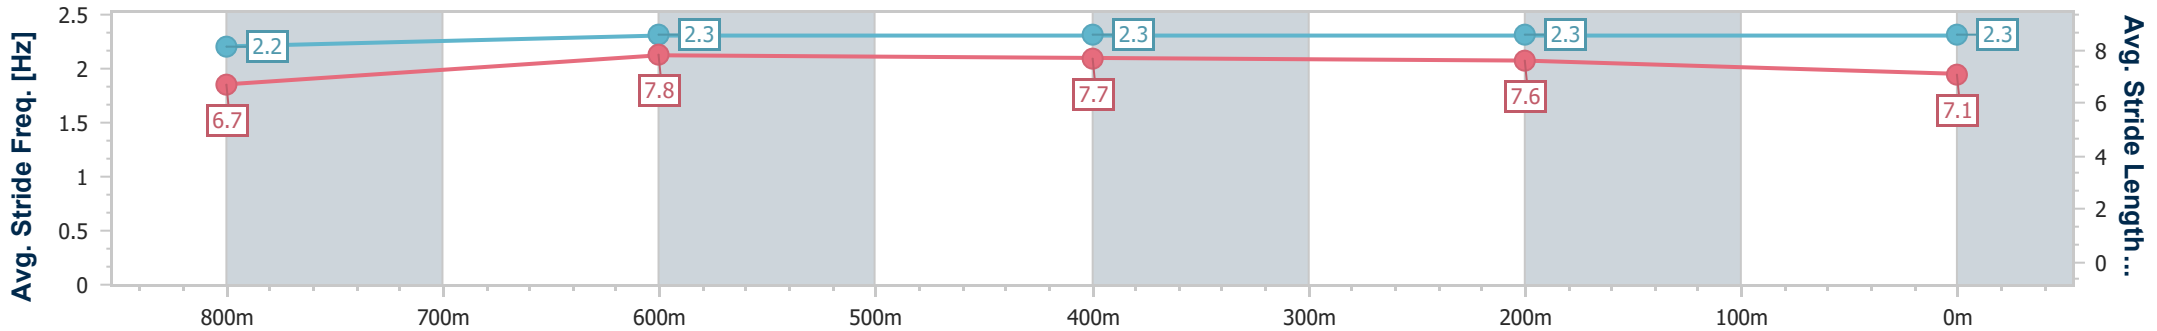

Section	Overall	800m	600m	400m	200m
Section Times	0:59.59 [1] (0:13.30)	0:46.29 [1] (0:10.99)	0:35.30 [1] (0:11.56)	0:23.74 [1] (0:11.39)	0:12.35 [1] (0:12.35)
Average Speed [km/h]	54.4	66.1	62.4	63.2	58.3
Top Speed [km/h]	69.0	69.0	63.1	64.1	62.2
Avg. Dist. to Rail [m]	1.5	2.0	0.5	0.2	0.7
Avg. Stride Freq. [Hz]	2.2	2.3	2.3	2.3	2.3
Avg. Stride Length [m]	6.7	7.8	7.7	7.6	7.1