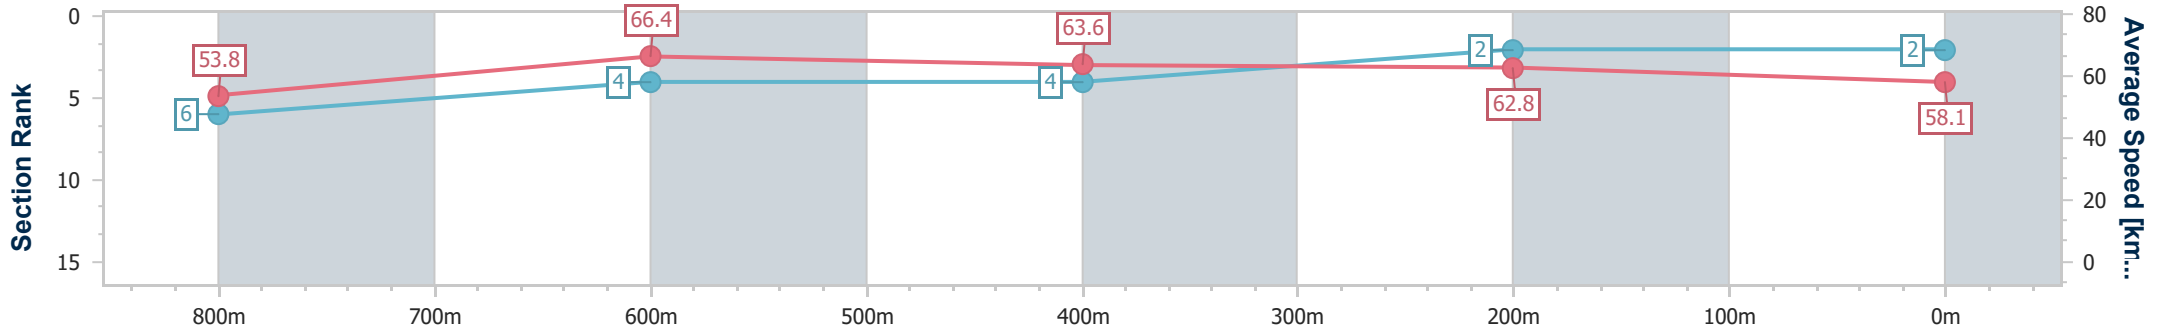

Horse/Jockey Name	Zoocupola
Final Rank	2
Fastest Section Time (Section)	0:11.06 (800m)
Top Speed [km/h] (Section)	67.1 (Overall)
Race State	Finished

Eagle Farm QLD Professional
Race 5: BRC MEMBERSHIP ON SALE NOW Class 2 Handicap - 1000m
05 July 2023 - 14:55
Track Rating: Soft 6, Weather: Overcast, Rail Position: +10m Entire Course

BRISBANE RACING CLUB

Section	Overall	800m	600m	400m	200m
Section Times	0:59.98 [2] (0:13.56)	0:46.42 [6] (0:11.06)	0:35.36 [4] (0:11.50)	0:23.86 [4] (0:11.49)	0:12.37 [2] (0:12.37)
Average Speed [km/h]	53.8	66.4	63.6	62.8	58.1
Top Speed [km/h]	67.1	67.0	65.0	64.6	60.8
Avg. Dist. to Rail [m]	5.4	4.5	3.3	3.5	2.8
Avg. Stride Freq. [Hz]	2.4	2.5	2.4	2.4	2.4
Avg. Stride Length [m]	6.2	7.3	7.3	7.2	6.9

- [ ] Ranking at each section and finish
- -.-.- No data available at this section
- NA No data available