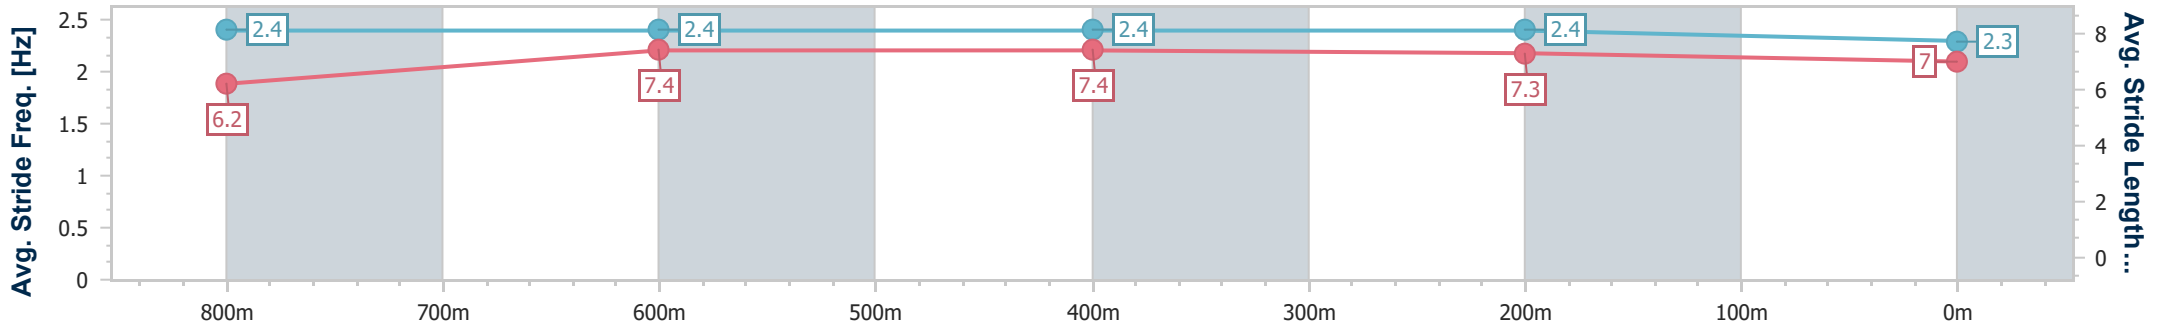

Horse/Jockey Name	The Orphan
Final Rank	7
Fastest Section Time (Section)	0:11.26 (800m)
Top Speed [km/h] (Section)	67.5 (Overall)
Race State	Finished

Eagle Farm QLD Professional
Race 5: BRC MEMBERSHIP ON SALE NOW Class 2 Handicap - 1000m
05 July 2023 - 14:55
Track Rating: Soft 6, Weather: Overcast, Rail Position: +10m Entire Course

BRISBANE RACING CLUB

Section	Overall	800m	600m	400m	200m
Section Times	1:00.39 [7] (0:13.52)	0:46.87 [4] (0:11.26)	0:35.61 [5] (0:11.56)	0:24.05 [6] (0:11.49)	0:12.56 [8] (0:12.56)
Average Speed [km/h]	53.5	64.6	63.3	62.6	57.4
Top Speed [km/h]	67.5	67.3	65.0	64.2	60.8
Avg. Dist. to Rail [m]	2.1	2.3	3.1	6.6	4.9
Avg. Stride Freq. [Hz]	2.4	2.4	2.4	2.4	2.3
Avg. Stride Length [m]	6.2	7.4	7.4	7.3	7.0

- [ ] Ranking at each section and finish
- -.-.- No data available at this section
- NA No data available