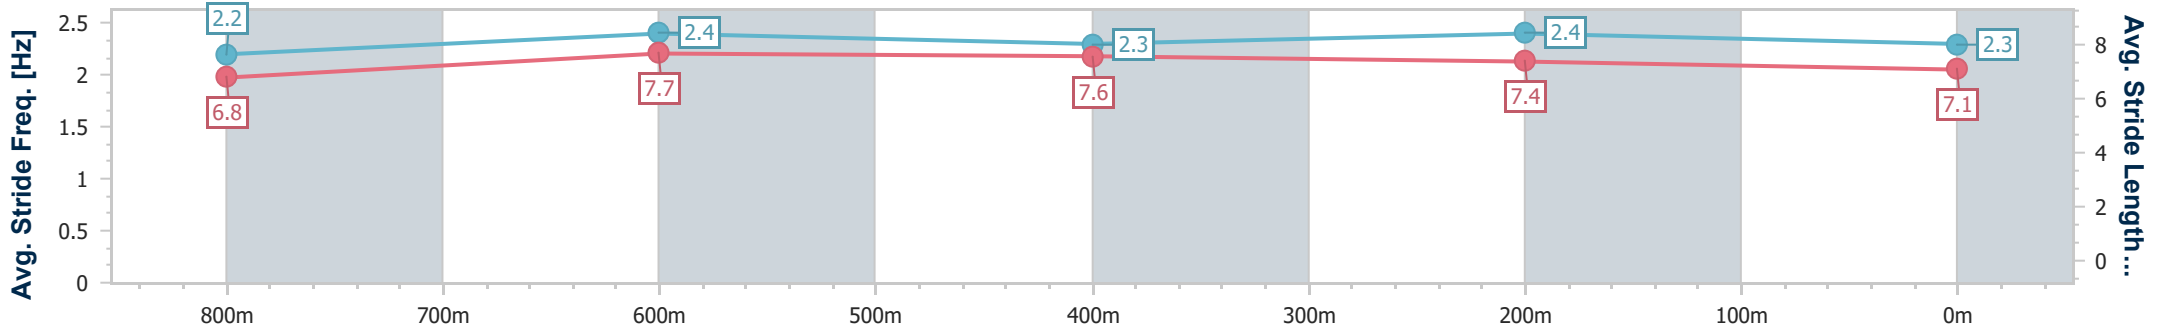

Horse/Jockey Name	Jimmy Neutron
Final Rank	3
Fastest Section Time (Section)	0:11.17 (800m)
Top Speed [km/h] (Section)	67.4 (800m)
Race State	Finished

Eagle Farm QLD Professional
Race 5: BRC MEMBERSHIP ON SALE NOW Class 2 Handicap - 1000m
05 July 2023 - 14:55
Track Rating: Soft 6, Weather: Overcast, Rail Position: +10m Entire Course

BRISBANE RACING CLUB

Section	Overall	800m	600m	400m	200m
Section Times	1:00.03 [3] (0:13.86)	0:46.17 [9] (0:11.17)	0:35.00 [9] (0:11.41)	0:23.59 [7] (0:11.35)	0:12.24 [7] (0:12.24)
Average Speed [km/h]	52.9	65.7	64.4	63.5	58.9
Top Speed [km/h]	67.1	67.4	65.4	64.4	62.2
Avg. Dist. to Rail [m]	8.6	4.4	4.8	9.4	7.9
Avg. Stride Freq. [Hz]	2.2	2.4	2.3	2.4	2.3
Avg. Stride Length [m]	6.8	7.7	7.6	7.4	7.1

- [ ] Ranking at each section and finish
- -.-.- No data available at this section
- NA No data available