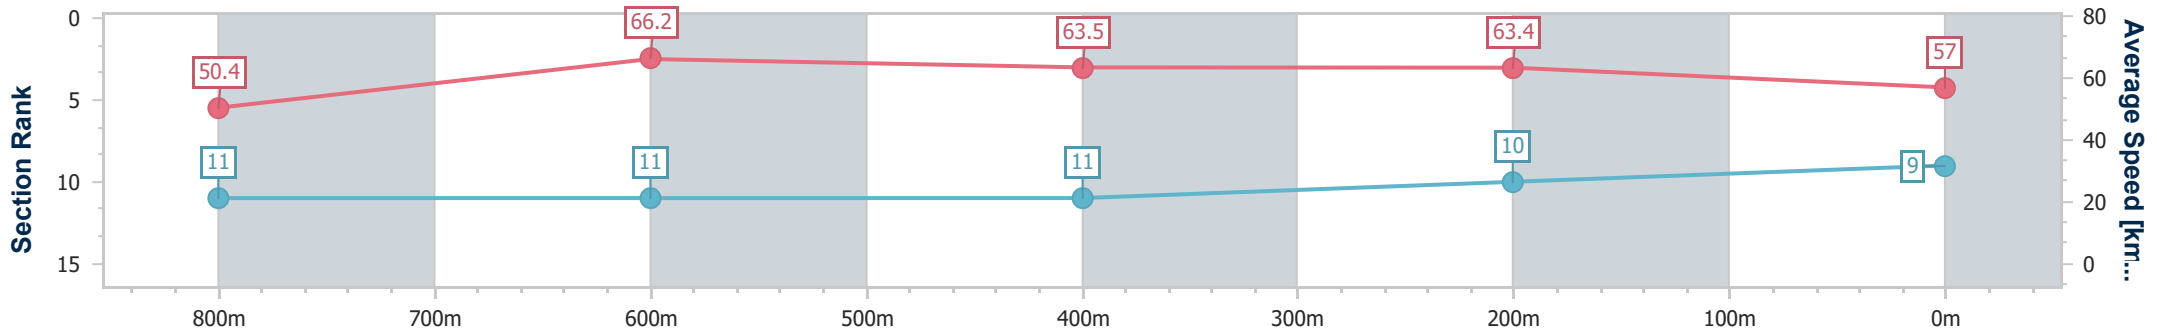

Horse/Jockey Name	Ready For Better
Final Rank	9
Fastest Section Time (Section)	0:10.94 (800m)
Top Speed [km/h] (Section)	66.6 (800m)
Race State	Finished

Eagle Farm QLD Professional
Race 5: BRC MEMBERSHIP ON SALE NOW Class 2 Handicap - 1000m
05 July 2023 - 14:55
Track Rating: Soft 6, Weather: Overcast, Rail Position: +10m Entire Course

BRISBANE RACING CLUB

Section	Overall	800m	600m	400m	200m
Section Times	1:00.63 [9] (0:14.28)	0:46.35 [11] (0:10.94)	0:35.41 [11] (0:11.41)	0:24.00 [11] (0:11.35)	0:12.65 [10] (0:12.65)
Average Speed [km/h]	50.4	66.2	63.5	63.4	57.0
Top Speed [km/h]	65.7	66.6	64.8	65.1	60.5
Avg. Dist. to Rail [m]	1.4	1.0	1.6	5.1	4.4
Avg. Stride Freq. [Hz]	2.3	2.4	2.4	2.4	2.3
Avg. Stride Length [m]	6.2	7.6	7.3	7.4	6.9

- [ ] Ranking at each section and finish
- -.-.- No data available at this section
- NA No data available