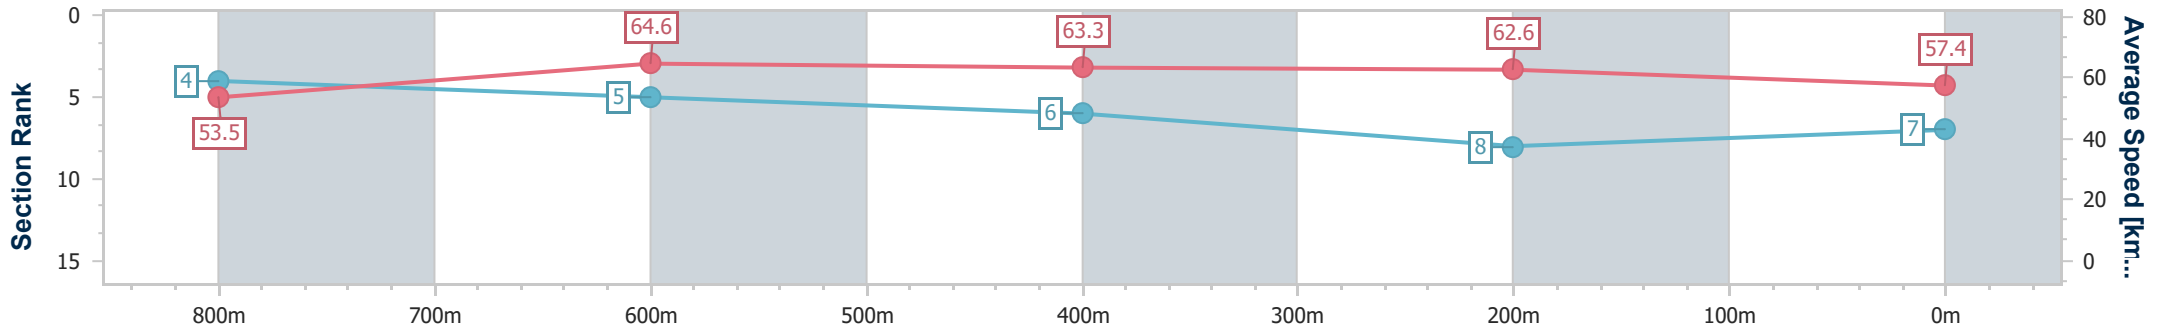

Horse/Jockey Name	The Orphan
Final Rank	7
Fastest Section Time (Section)	0:11.26 (800m)
Top Speed [km/h] (Section)	67.5 (Overall)
Race State	Finished

Eagle Farm QLD Professional
Race 5: BRC MEMBERSHIP ON SALE NOW Class 2 Handicap - 1000m
05 July 2023 - 14:55
Track Rating: Soft 6, Weather: Overcast, Rail Position: +10m Entire Course

BRISBANE RACING CLUB

Section	Overall	800m	600m	400m	200m
Section Times	1:00.39 [7] (0:13.52)	0:46.87 [4] (0:11.26)	0:35.61 [5] (0:11.56)	0:24.05 [6] (0:11.49)	0:12.56 [8] (0:12.56)
Average Speed [km/h]	53.5	64.6	63.3	62.6	57.4
Top Speed [km/h]	67.5	67.3	65.0	64.2	60.8
Avg. Dist. to Rail [m]	2.1	2.3	3.1	6.6	4.9
Avg. Stride Freq. [Hz]	2.4	2.4	2.4	2.4	2.3
Avg. Stride Length [m]	6.2	7.4	7.4	7.3	7.0

- [ ] Ranking at each section and finish
- -.-.- No data available at this section
- NA No data available