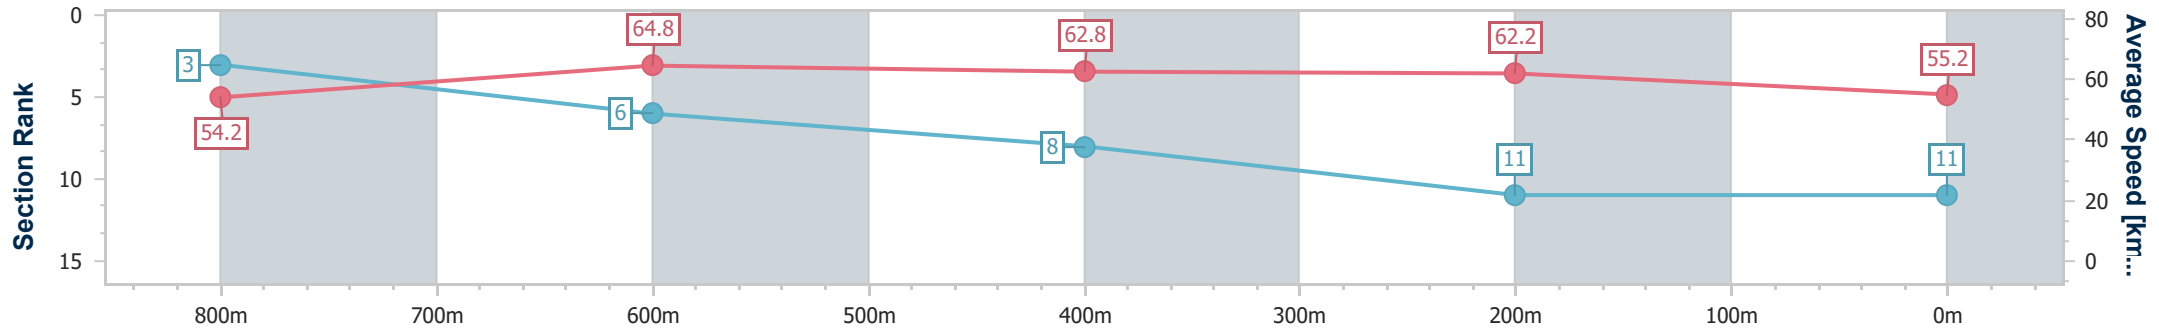

Horse/Jockey Name	Roconono
Final Rank	11
Fastest Section Time (Section)	0:11.32 (800m)
Top Speed [km/h] (Section)	68.3 (Overall)
Race State	Finished

Eagle Farm QLD Professional
Race 5: BRC MEMBERSHIP ON SALE NOW Class 2 Handicap - 1000m
05 July 2023 - 14:55
Track Rating: Soft 6, Weather: Overcast, Rail Position: +10m Entire Course

BRISBANE RACING CLUB

Section	Overall	800m	600m	400m	200m
Section Times	1:01.07 [11] (0:13.49)	0:47.58 [3] (0:11.32)	0:36.26 [6] (0:11.66)	0:24.60 [8] (0:11.56)	0:13.04 [11] (0:13.04)
Average Speed [km/h]	54.2	64.8	62.8	62.2	55.2
Top Speed [km/h]	68.3	68.3	64.0	64.0	60.4
Avg. Dist. to Rail [m]	6.8	4.3	3.6	4.8	5.3
Avg. Stride Freq. [Hz]	2.4	2.5	2.5	2.5	2.3
Avg. Stride Length [m]	6.4	7.2	6.9	6.8	6.6

- [ ] Ranking at each section and finish
- -.-.- No data available at this section
- NA No data available