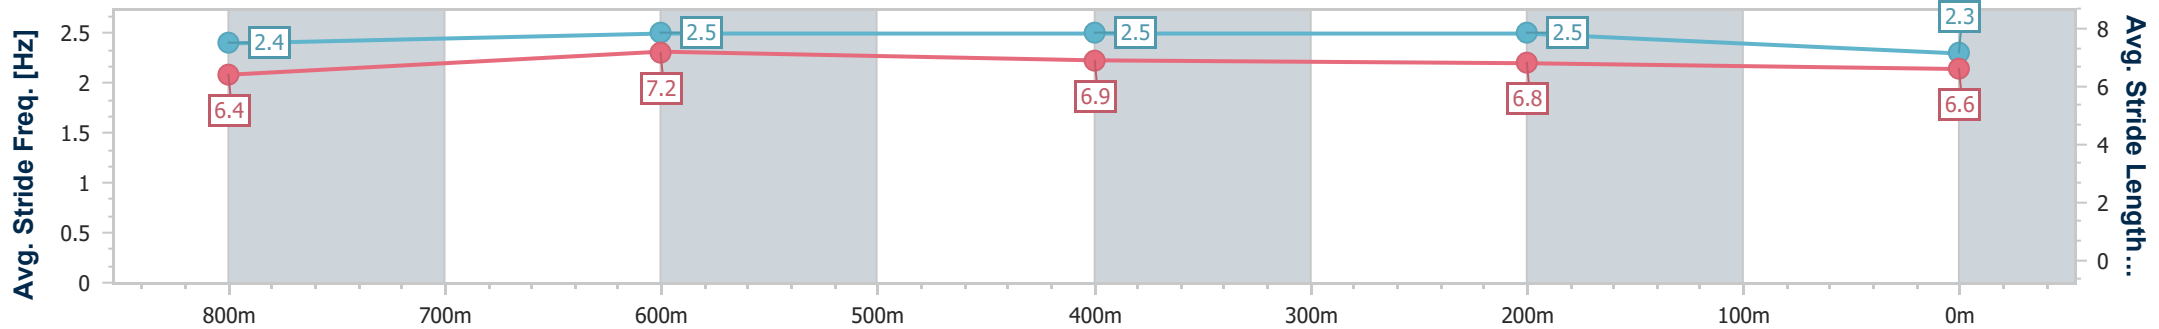

Horse/Jockey Name	Roconono
Final Rank	11
Fastest Section Time (Section)	0:11.32 (800m)
Top Speed [km/h] (Section)	68.3 (Overall)
Race State	Finished

Eagle Farm QLD Professional
Race 5: BRC MEMBERSHIP ON SALE NOW Class 2 Handicap - 1000m
05 July 2023 - 14:55
Track Rating: Soft 6, Weather: Overcast, Rail Position: +10m Entire Course

BRISBANE RACING CLUB

Section	Overall	800m	600m	400m	200m
Section Times	1:01.07 [11] (0:13.49)	0:47.58 [3] (0:11.32)	0:36.26 [6] (0:11.66)	0:24.60 [8] (0:11.56)	0:13.04 [11] (0:13.04)
Average Speed [km/h]	54.2	64.8	62.8	62.2	55.2
Top Speed [km/h]	68.3	68.3	64.0	64.0	60.4
Avg. Dist. to Rail [m]	6.8	4.3	3.6	4.8	5.3
Avg. Stride Freq. [Hz]	2.4	2.5	2.5	2.5	2.3
Avg. Stride Length [m]	6.4	7.2	6.9	6.8	6.6

- [ ] Ranking at each section and finish
- -.-.- No data available at this section
- NA No data available