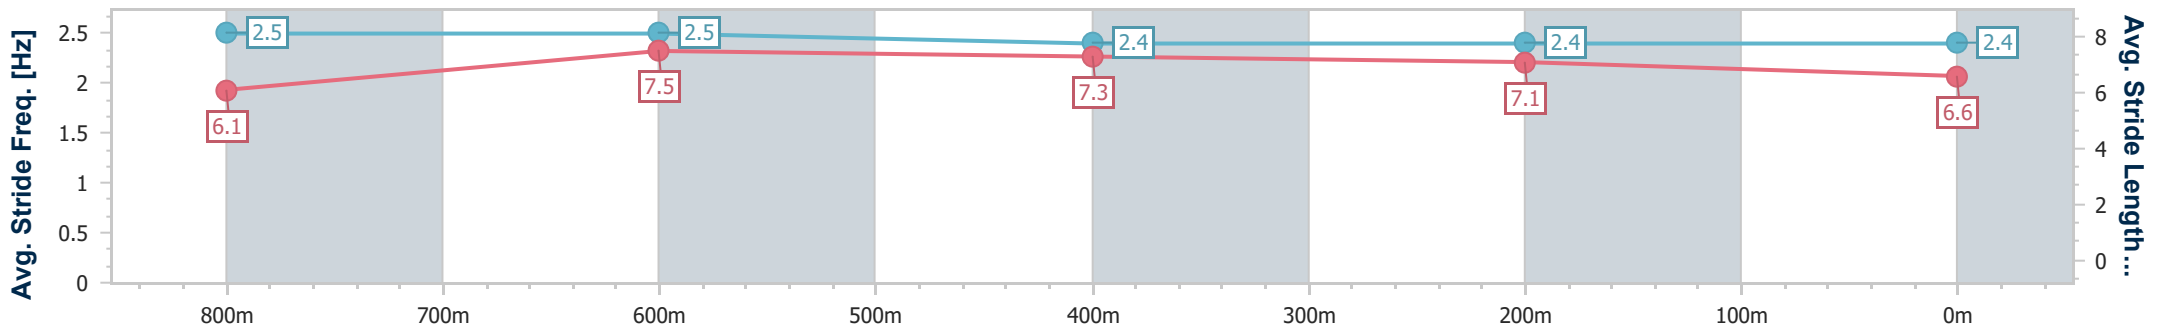

Horse/Jockey Name	All Stashed Up
Final Rank	8
Fastest Section Time (Section)	0:11.06 (800m)
Top Speed [km/h] (Section)	68.6 (Overall)
Race State	Finished

Eagle Farm QLD Professional
Race 5: BRC MEMBERSHIP ON SALE NOW Class 2 Handicap - 1000m
05 July 2023 - 14:55
Track Rating: Soft 6, Weather: Overcast, Rail Position: +10m Entire Course

BRISBANE RACING CLUB

Section	Overall	800m	600m	400m	200m
Section Times	1:00.58 [8] (0:13.34)	0:47.24 [2] (0:11.06)	0:36.18 [2] (0:11.61)	0:24.57 [2] (0:11.75)	0:12.82 [6] (0:12.82)
Average Speed [km/h]	54.6	65.8	62.5	61.3	56.1
Top Speed [km/h]	68.6	67.7	63.9	63.3	60.2
Avg. Dist. to Rail [m]	5.2	2.2	1.8	3.6	3.3
Avg. Stride Freq. [Hz]	2.5	2.5	2.4	2.4	2.4
Avg. Stride Length [m]	6.1	7.5	7.3	7.1	6.6

- [ ] Ranking at each section and finish
- -.-.- No data available at this section
- NA No data available