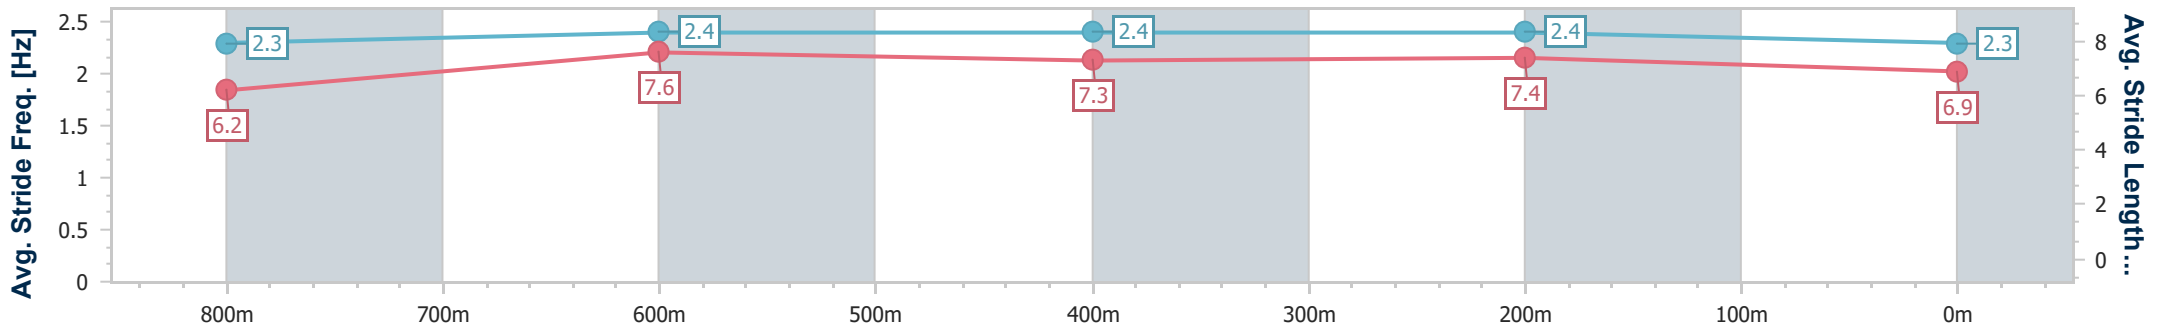

Horse/Jockey Name	Ready For Better
Final Rank	9
Fastest Section Time (Section)	0:10.94 (800m)
Top Speed [km/h] (Section)	66.6 (800m)
Race State	Finished

Eagle Farm QLD Professional
Race 5: BRC MEMBERSHIP ON SALE NOW Class 2 Handicap - 1000m
05 July 2023 - 14:55
Track Rating: Soft 6, Weather: Overcast, Rail Position: +10m Entire Course

BRISBANE RACING CLUB

Section	Overall	800m	600m	400m	200m
Section Times	1:00.63 [9] (0:14.28)	0:46.35 [11] (0:10.94)	0:35.41 [11] (0:11.41)	0:24.00 [11] (0:11.35)	0:12.65 [10] (0:12.65)
Average Speed [km/h]	50.4	66.2	63.5	63.4	57.0
Top Speed [km/h]	65.7	66.6	64.8	65.1	60.5
Avg. Dist. to Rail [m]	1.4	1.0	1.6	5.1	4.4
Avg. Stride Freq. [Hz]	2.3	2.4	2.4	2.4	2.3
Avg. Stride Length [m]	6.2	7.6	7.3	7.4	6.9

- [ ] Ranking at each section and finish
- -.-.- No data available at this section
- NA No data available