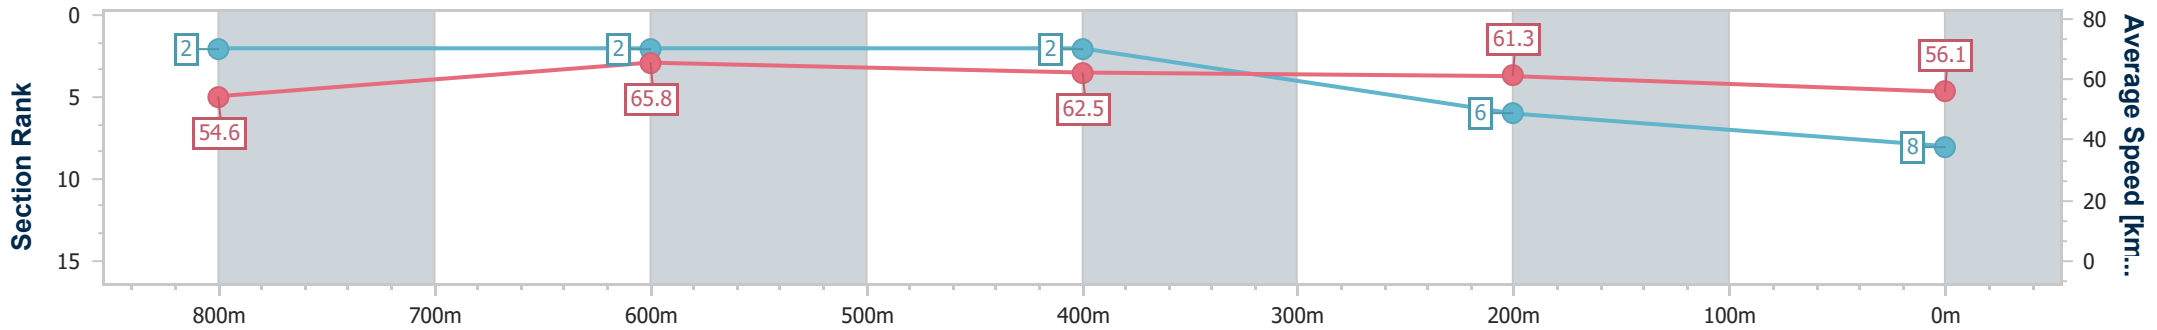

Horse/Jockey Name	All Stashed Up
Final Rank	8
Fastest Section Time (Section)	0:11.06 (800m)
Top Speed [km/h] (Section)	68.6 (Overall)
Race State	Finished

Eagle Farm QLD Professional
Race 5: BRC MEMBERSHIP ON SALE NOW Class 2 Handicap - 1000m
05 July 2023 - 14:55
Track Rating: Soft 6, Weather: Overcast, Rail Position: +10m Entire Course

BRISBANE RACING CLUB

Section	Overall	800m	600m	400m	200m
Section Times	1:00.58 [8] (0:13.34)	0:47.24 [2] (0:11.06)	0:36.18 [2] (0:11.61)	0:24.57 [2] (0:11.75)	0:12.82 [6] (0:12.82)
Average Speed [km/h]	54.6	65.8	62.5	61.3	56.1
Top Speed [km/h]	68.6	67.7	63.9	63.3	60.2
Avg. Dist. to Rail [m]	5.2	2.2	1.8	3.6	3.3
Avg. Stride Freq. [Hz]	2.5	2.5	2.4	2.4	2.4
Avg. Stride Length [m]	6.1	7.5	7.3	7.1	6.6

- [ ] Ranking at each section and finish
- -.-.- No data available at this section
- NA No data available