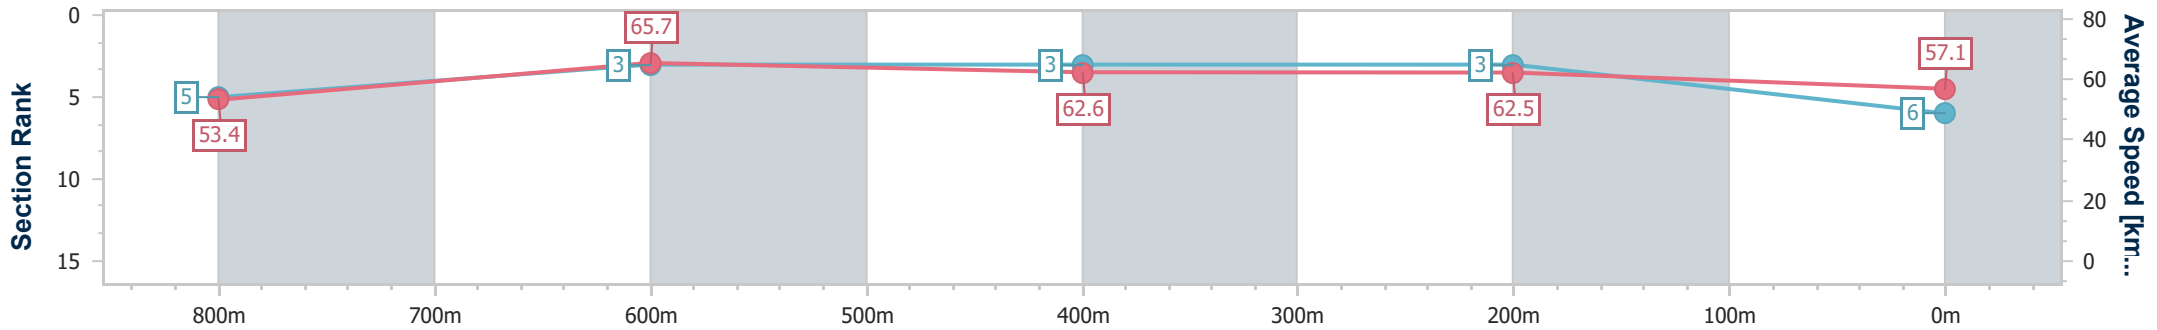

Horse/Jockey Name	Point Break
Final Rank	6
Fastest Section Time (Section)	0:11.06 (800m)
Top Speed [km/h] (Section)	68.4 (800m)
Race State	Finished

Eagle Farm QLD Professional
Race 5: BRC MEMBERSHIP ON SALE NOW Class 2 Handicap - 1000m
05 July 2023 - 14:55
Track Rating: Soft 6, Weather: Overcast, Rail Position: +10m Entire Course

BRISBANE RACING CLUB

Section	Overall	800m	600m	400m	200m
Section Times	1:00.25 [6] (0:13.53)	0:46.72 [5] (0:11.06)	0:35.66 [3] (0:11.53)	0:24.13 [3] (0:11.51)	0:12.62 [3] (0:12.62)
Average Speed [km/h]	53.4	65.7	62.6	62.5	57.1
Top Speed [km/h]	67.4	68.4	63.6	63.9	61.5
Avg. Dist. to Rail [m]	1.6	1.8	0.7	2.3	1.5
Avg. Stride Freq. [Hz]	2.4	2.5	2.4	2.5	2.4
Avg. Stride Length [m]	6.2	7.4	7.2	6.9	6.7

- [ ] Ranking at each section and finish
- -.-.- No data available at this section
- NA No data available