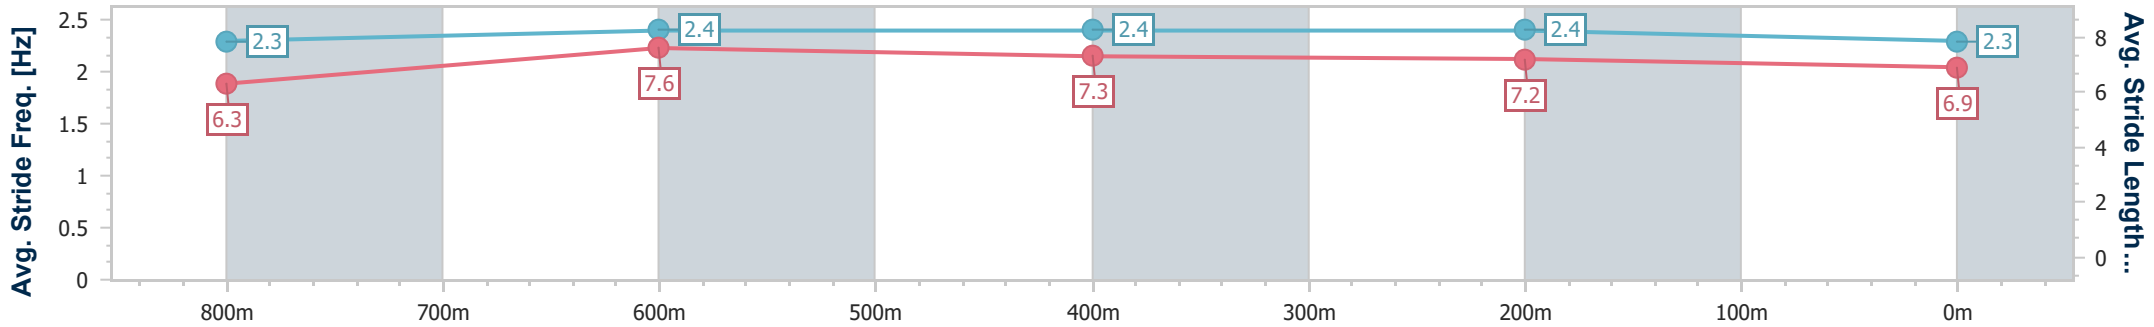

- [ ] Ranking at each section and finish
- .-.- No data available at this section
- NA No data available

Horse/Jockey Name	Arcarius
Final Rank	10
Fastest Section Time (Section)	0:11.08 (800m)
Top Speed [km/h] (Section)	67.3 (800m)
Race State	Finished

Section	Overall	800m	600m	400m	200m
Section Times	1:00.71 [10] (0:13.76)	0:46.95 [7] (0:11.08)	0:35.87 [7] (0:11.63)	0:24.24 [8] (0:11.45)	0:12.79 [9] (0:12.79)
Average Speed [km/h]	52.5	65.3	62.1	62.8	56.3
Top Speed [km/h]	66.6	67.3	63.4	64.4	59.7
Avg. Dist. to Rail [m]	2.3	1.0	0.7	2.2	1.5
Avg. Stride Freq. [Hz]	2.3	2.4	2.4	2.4	2.3
Avg. Stride Length [m]	6.3	7.6	7.3	7.2	6.9