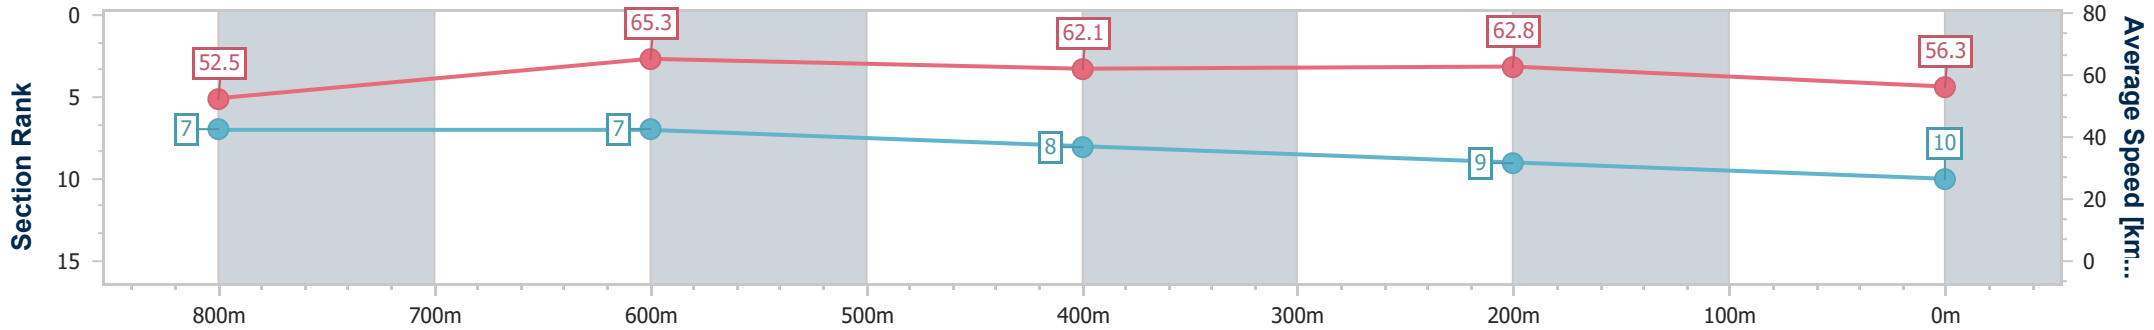

- [ ] Ranking at each section and finish
- .-.- No data available at this section
- NA No data available

Horse/Jockey Name	Arcarius
Final Rank	10
Fastest Section Time (Section)	0:11.08 (800m)
Top Speed [km/h] (Section)	67.3 (800m)
Race State	Finished

Section	Overall	800m	600m	400m	200m
Section Times	1:00.71 [10] (0:13.76)	0:46.95 [7] (0:11.08)	0:35.87 [7] (0:11.63)	0:24.24 [8] (0:11.45)	0:12.79 [9] (0:12.79)
Average Speed [km/h]	52.5	65.3	62.1	62.8	56.3
Top Speed [km/h]	66.6	67.3	63.4	64.4	59.7
Avg. Dist. to Rail [m]	2.3	1.0	0.7	2.2	1.5
Avg. Stride Freq. [Hz]	2.3	2.4	2.4	2.4	2.3
Avg. Stride Length [m]	6.3	7.6	7.3	7.2	6.9