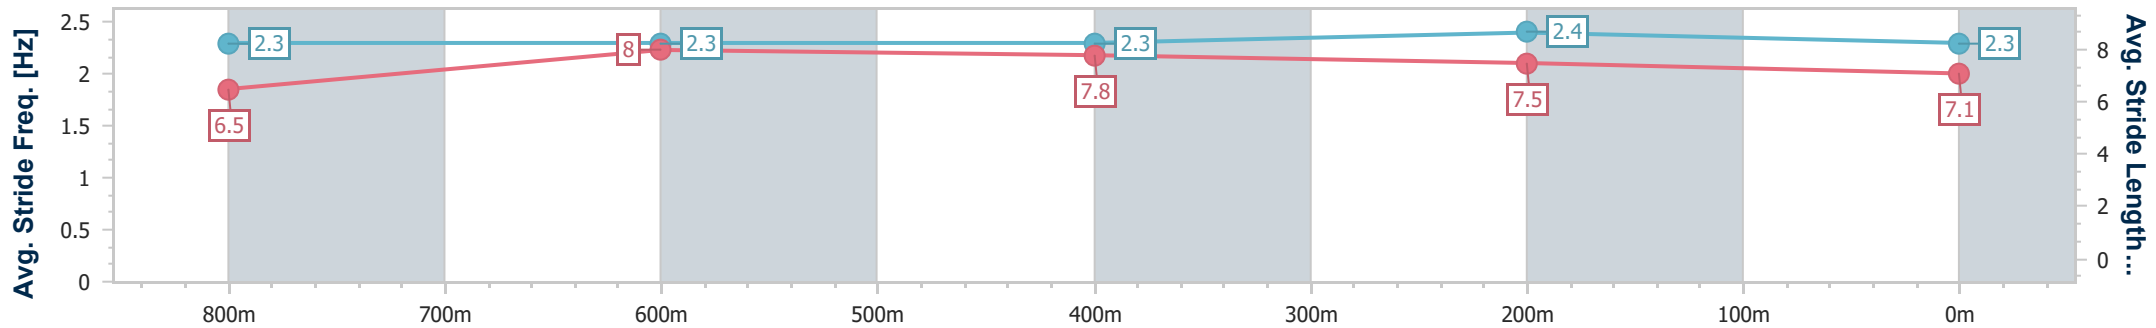

Horse/Jockey Name	Osterberg
Final Rank	5
Fastest Section Time (Section)	0:11.09 (800m)
Top Speed [km/h] (Section)	69.0 (Overall)
Race State	Finished

Eagle Farm QLD Professional
Race 5: BRC MEMBERSHIP ON SALE NOW Class 2 Handicap - 1000m

05 July 2023 - 14:55
Track Rating: Soft 6, Weather: Overcast, Rail Position: +10m Entire Course

BRISBANE RACING CLUB

Section	Overall	800m	600m	400m	200m
Section Times	1:00.13 [5] (0:13.80)	0:46.33 [8] (0:11.09)	0:35.24 [8] (0:11.43)	0:23.81 [5] (0:11.32)	0:12.49 [4] (0:12.49)
Average Speed [km/h]	52.8	65.7	63.9	63.7	57.6
Top Speed [km/h]	69.0	68.8	64.4	65.2	61.9
Avg. Dist. to Rail [m]	6.1	2.7	3.2	7.4	6.3
Avg. Stride Freq. [Hz]	2.3	2.3	2.3	2.4	2.3
Avg. Stride Length [m]	6.5	8.0	7.8	7.5	7.1

- [ ] Ranking at each section and finish
- -.-.- No data available at this section
- NA No data available