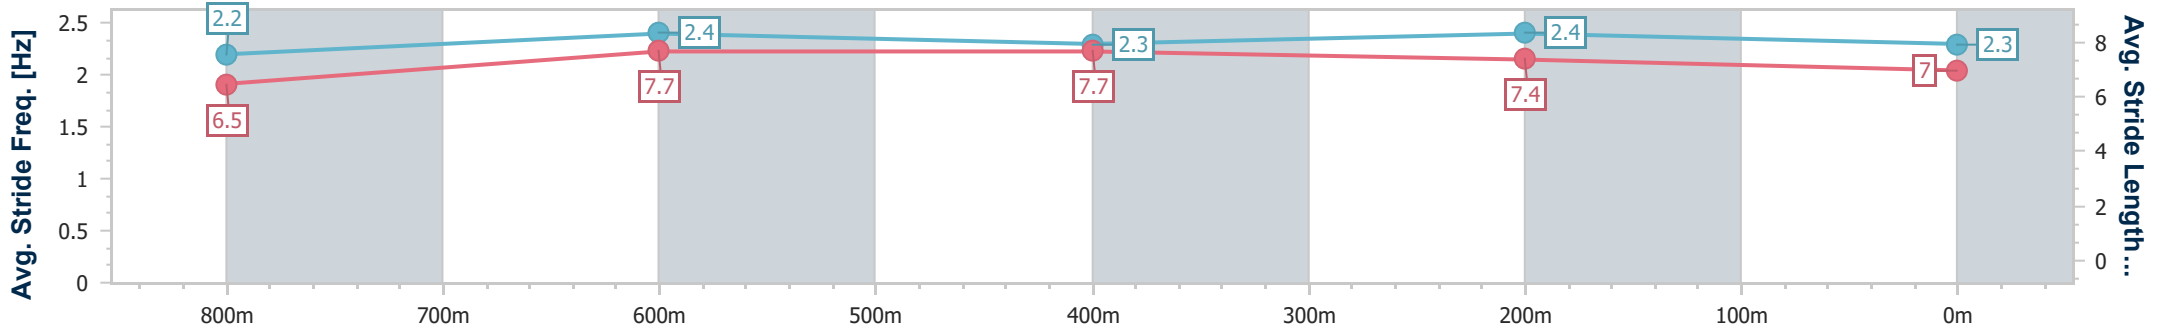

Horse/Jockey Name	Shalaa's Moment
Final Rank	4
Fastest Section Time (Section)	0:11.08 (800m)
Top Speed [km/h] (Section)	67.5 (Overall)
Race State	Finished

Eagle Farm QLD Professional
Race 5: BRC MEMBERSHIP ON SALE NOW Class 2 Handicap - 1000m
05 July 2023 - 14:55
Track Rating: Soft 6, Weather: Overcast, Rail Position: +10m Entire Course

BRISBANE RACING CLUB

Section	Overall	800m	600m	400m	200m
Section Times	1:00.04 [4] (0:14.03)	0:46.01 [10] (0:11.08)	0:34.93 [10] (0:11.45)	0:23.48 [10] (0:11.19)	0:12.29 [5] (0:12.29)
Average Speed [km/h]	51.5	65.6	63.2	64.4	58.6
Top Speed [km/h]	67.5	67.3	64.8	65.4	62.6
Avg. Dist. to Rail [m]	3.0	1.7	1.4	1.4	2.3
Avg. Stride Freq. [Hz]	2.2	2.4	2.3	2.4	2.3
Avg. Stride Length [m]	6.5	7.7	7.7	7.4	7.0

- [ ] Ranking at each section and finish
- -.-.- No data available at this section
- NA No data available