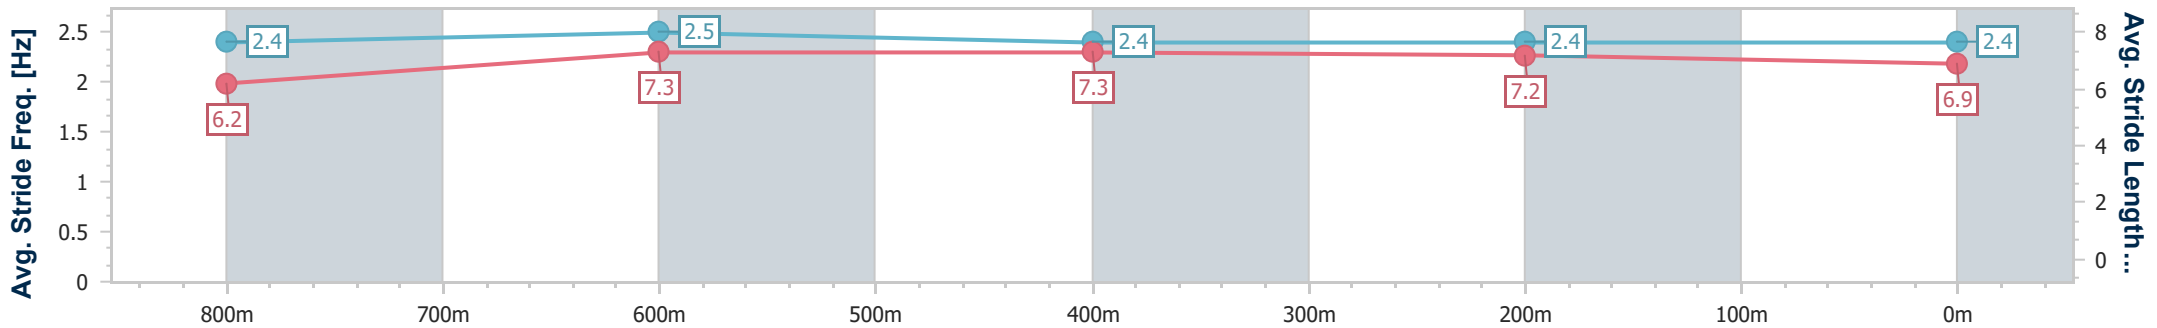

Horse/Jockey Name	Zoocupola
Final Rank	2
Fastest Section Time (Section)	0:11.06 (800m)
Top Speed [km/h] (Section)	67.1 (Overall)
Race State	Finished

Eagle Farm QLD Professional
Race 5: BRC MEMBERSHIP ON SALE NOW Class 2 Handicap - 1000m
05 July 2023 - 14:55
Track Rating: Soft 6, Weather: Overcast, Rail Position: +10m Entire Course

BRISBANE RACING CLUB

Section	Overall	800m	600m	400m	200m
Section Times	0:59.98 [2] (0:13.56)	0:46.42 [6] (0:11.06)	0:35.36 [4] (0:11.50)	0:23.86 [4] (0:11.49)	0:12.37 [2] (0:12.37)
Average Speed [km/h]	53.8	66.4	63.6	62.8	58.1
Top Speed [km/h]	67.1	67.0	65.0	64.6	60.8
Avg. Dist. to Rail [m]	5.4	4.5	3.3	3.5	2.8
Avg. Stride Freq. [Hz]	2.4	2.5	2.4	2.4	2.4
Avg. Stride Length [m]	6.2	7.3	7.3	7.2	6.9

- [ ] Ranking at each section and finish
- -.-.- No data available at this section
- NA No data available