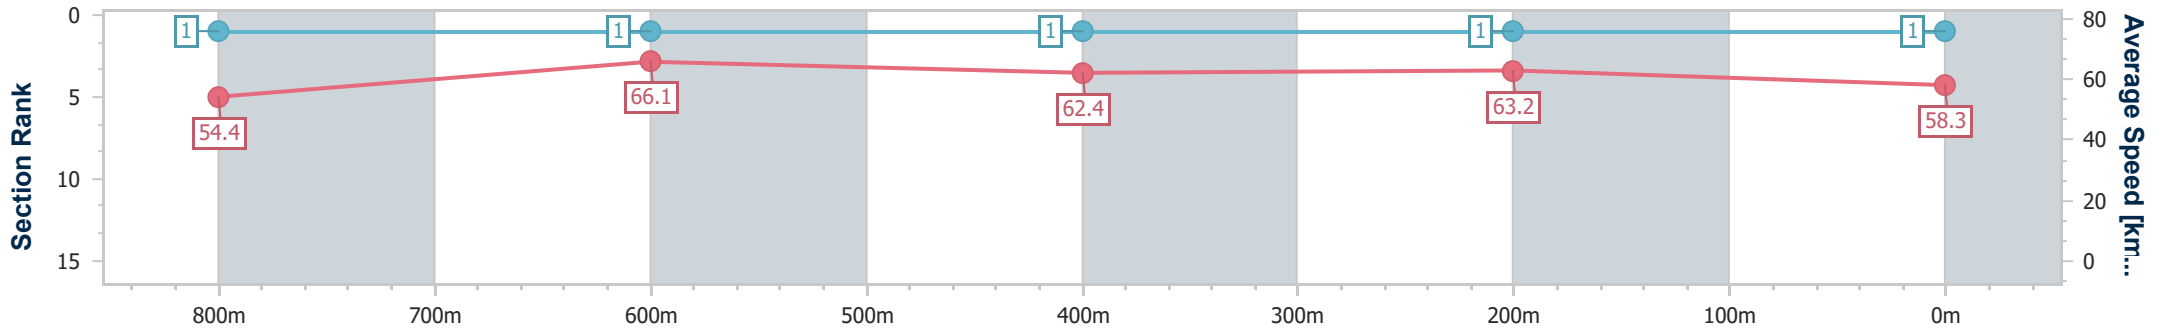

Section	Overall	800m	600m	400m	200m
Section Times	0:59.59 [1] (0:13.30)	0:46.29 [1] (0:10.99)	0:35.30 [1] (0:11.56)	0:23.74 [1] (0:11.39)	0:12.35 [1] (0:12.35)
Average Speed [km/h]	54.4	66.1	62.4	63.2	58.3
Top Speed [km/h]	69.0	69.0	63.1	64.1	62.2
Avg. Dist. to Rail [m]	1.5	2.0	0.5	0.2	0.7
Avg. Stride Freq. [Hz]	2.2	2.3	2.3	2.3	2.3
Avg. Stride Length [m]	6.7	7.8	7.7	7.6	7.1