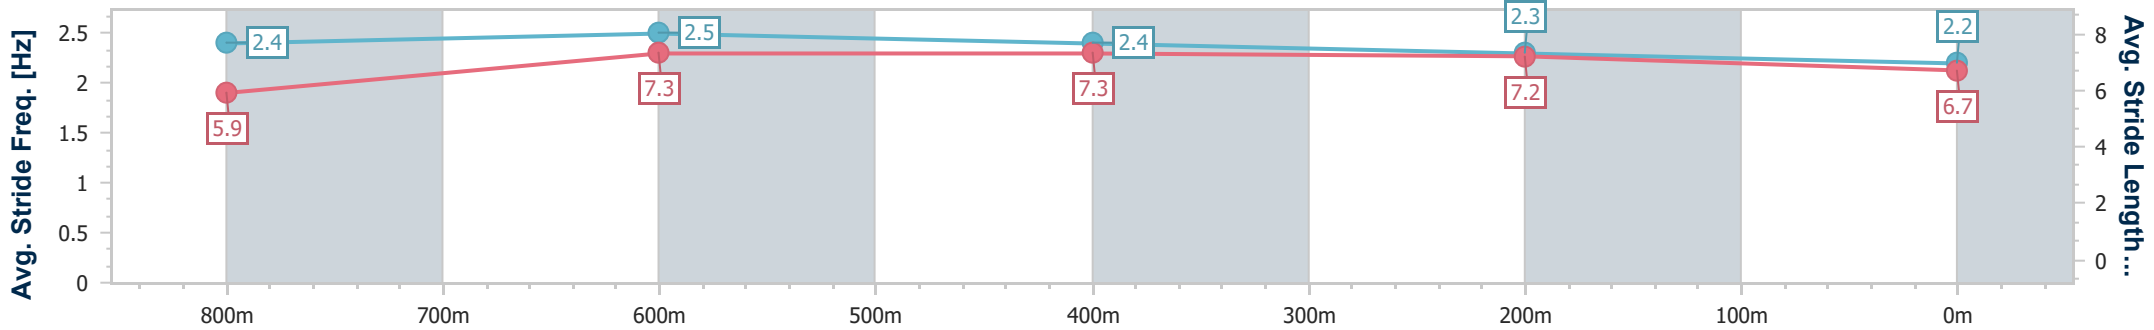

Horse/Jockey Name	Devil Enuff
Final Rank	12
Fastest Section Time (Section)	0:11.02 (800m)
Top Speed [km/h] (Section)	67.1 (800m)
Race State	Finished

Eagle Farm QLD Professional
Race 5: BRC MEMBERSHIP ON SALE NOW Class 2 Handicap - 1000m
05 July 2023 - 14:55
Track Rating: Soft 6, Weather: Overcast, Rail Position: +10m Entire Course

BRISBANE RACING CLUB

Section	Overall	800m	600m	400m	200m
Section Times	1:02.26 [12] (0:14.29)	0:47.97 [12] (0:11.02)	0:36.95 [12] (0:11.75)	0:25.20 [12] (0:11.92)	0:13.28 [12] (0:13.28)
Average Speed [km/h]	50.6	66.1	62.4	60.4	54.3
Top Speed [km/h]	67.0	67.1	63.8	62.4	58.2
Avg. Dist. to Rail [m]	1.3	2.7	3.6	2.8	0.6
Avg. Stride Freq. [Hz]	2.4	2.5	2.4	2.3	2.2
Avg. Stride Length [m]	5.9	7.3	7.3	7.2	6.7

- [ ] Ranking at each section and finish
- -.-.- No data available at this section
- NA No data available