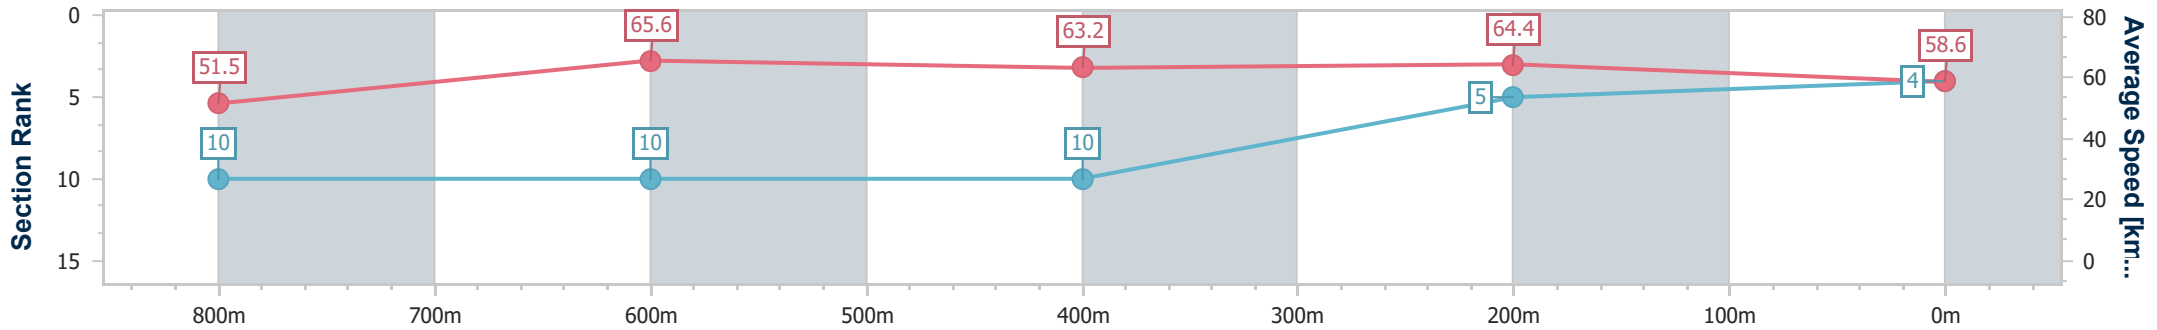

Horse/Jockey Name	Shalaa's Moment
Final Rank	4
Fastest Section Time (Section)	0:11.08 (800m)
Top Speed [km/h] (Section)	67.5 (Overall)
Race State	Finished

Eagle Farm QLD Professional
Race 5: BRC MEMBERSHIP ON SALE NOW Class 2 Handicap - 1000m
05 July 2023 - 14:55
Track Rating: Soft 6, Weather: Overcast, Rail Position: +10m Entire Course

BRISBANE RACING CLUB

Section	Overall	800m	600m	400m	200m
Section Times	1:00.04 [4] (0:14.03)	0:46.01 [10] (0:11.08)	0:34.93 [10] (0:11.45)	0:23.48 [10] (0:11.19)	0:12.29 [5] (0:12.29)
Average Speed [km/h]	51.5	65.6	63.2	64.4	58.6
Top Speed [km/h]	67.5	67.3	64.8	65.4	62.6
Avg. Dist. to Rail [m]	3.0	1.7	1.4	1.4	2.3
Avg. Stride Freq. [Hz]	2.2	2.4	2.3	2.4	2.3
Avg. Stride Length [m]	6.5	7.7	7.7	7.4	7.0

- [ ] Ranking at each section and finish
- -.-.- No data available at this section
- NA No data available