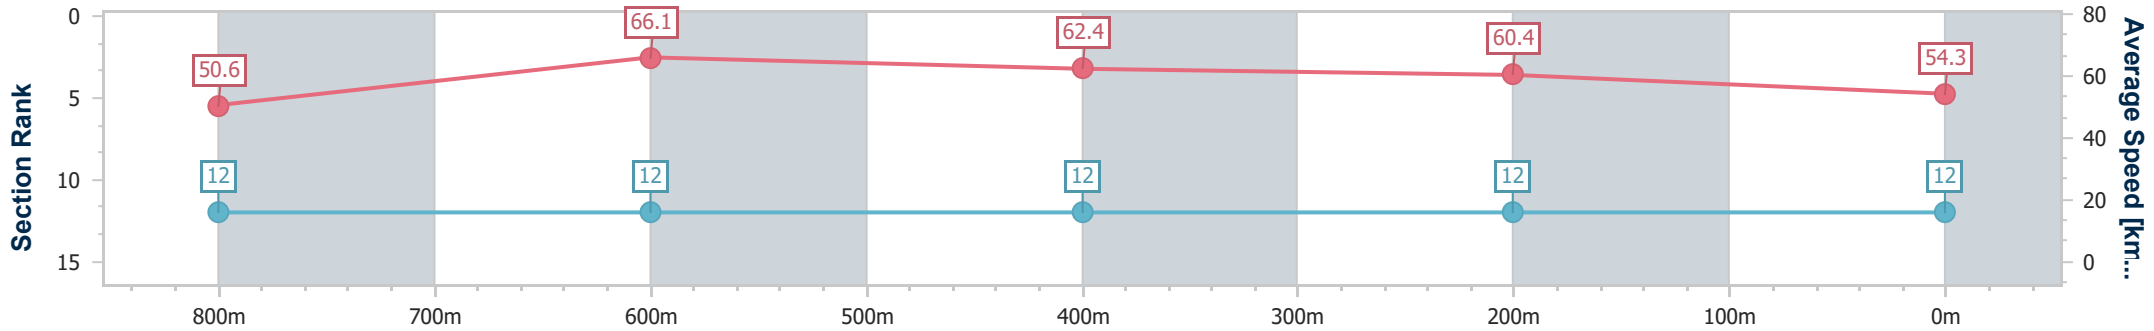

Horse/Jockey Name	Devil Enuff
Final Rank	12
Fastest Section Time (Section)	0:11.02 (800m)
Top Speed [km/h] (Section)	67.1 (800m)
Race State	Finished

Eagle Farm QLD Professional
Race 5: BRC MEMBERSHIP ON SALE NOW Class 2 Handicap - 1000m
05 July 2023 - 14:55
Track Rating: Soft 6, Weather: Overcast, Rail Position: +10m Entire Course

BRISBANE RACING CLUB

Section	Overall	800m	600m	400m	200m
Section Times	1:02.26 [12] (0:14.29)	0:47.97 [12] (0:11.02)	0:36.95 [12] (0:11.75)	0:25.20 [12] (0:11.92)	0:13.28 [12] (0:13.28)
Average Speed [km/h]	50.6	66.1	62.4	60.4	54.3
Top Speed [km/h]	67.0	67.1	63.8	62.4	58.2
Avg. Dist. to Rail [m]	1.3	2.7	3.6	2.8	0.6
Avg. Stride Freq. [Hz]	2.4	2.5	2.4	2.3	2.2
Avg. Stride Length [m]	5.9	7.3	7.3	7.2	6.7

- [ ] Ranking at each section and finish
- -.-.- No data available at this section
- NA No data available