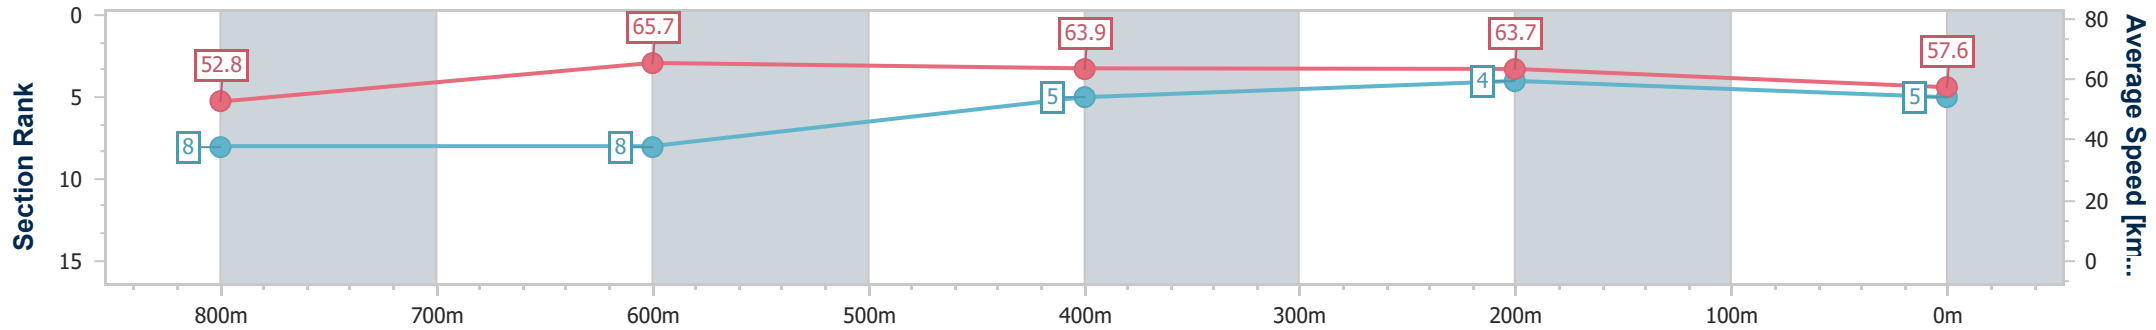

Horse/Jockey Name	Osterberg
Final Rank	5
Fastest Section Time (Section)	0:11.09 (800m)
Top Speed [km/h] (Section)	69.0 (Overall)
Race State	Finished

Eagle Farm QLD Professional
Race 5: BRC MEMBERSHIP ON SALE NOW Class 2 Handicap - 1000m

05 July 2023 - 14:55
Track Rating: Soft 6, Weather: Overcast, Rail Position: +10m Entire Course

BRISBANE RACING CLUB

Section	Overall	800m	600m	400m	200m
Section Times	1:00.13 [5] (0:13.80)	0:46.33 [8] (0:11.09)	0:35.24 [8] (0:11.43)	0:23.81 [5] (0:11.32)	0:12.49 [4] (0:12.49)
Average Speed [km/h]	52.8	65.7	63.9	63.7	57.6
Top Speed [km/h]	69.0	68.8	64.4	65.2	61.9
Avg. Dist. to Rail [m]	6.1	2.7	3.2	7.4	6.3
Avg. Stride Freq. [Hz]	2.3	2.3	2.3	2.4	2.3
Avg. Stride Length [m]	6.5	8.0	7.8	7.5	7.1

- [ ] Ranking at each section and finish
- -.-.- No data available at this section
- NA No data available