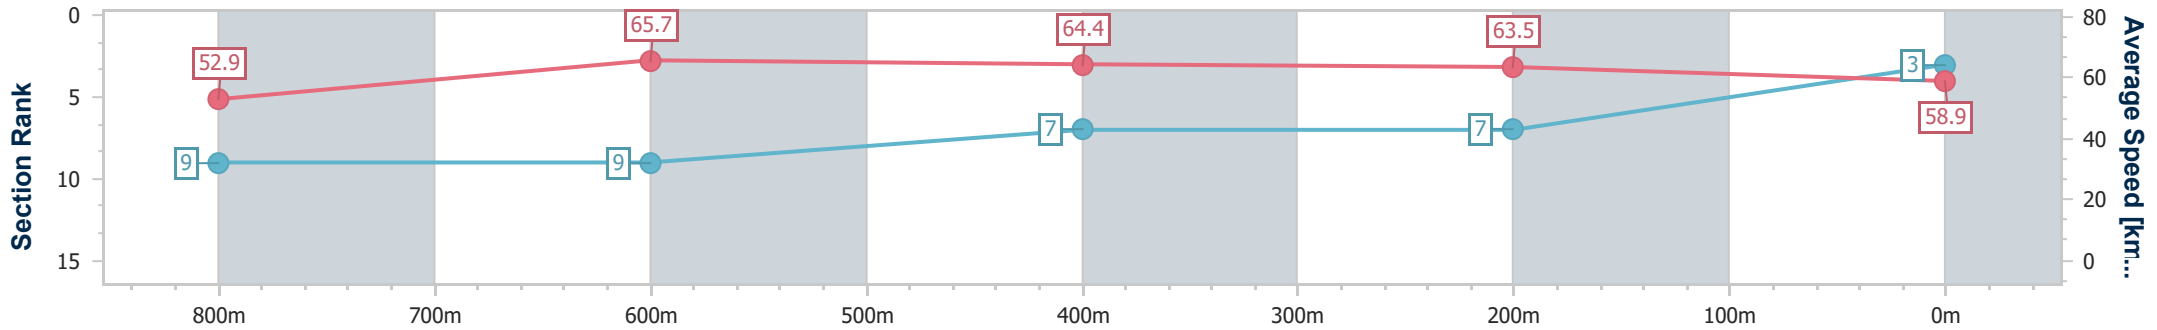

Horse/Jockey Name	Jimmy Neutron
Final Rank	3
Fastest Section Time (Section)	0:11.17 (800m)
Top Speed [km/h] (Section)	67.4 (800m)
Race State	Finished

Eagle Farm QLD Professional
Race 5: BRC MEMBERSHIP ON SALE NOW Class 2 Handicap - 1000m
05 July 2023 - 14:55
Track Rating: Soft 6, Weather: Overcast, Rail Position: +10m Entire Course

BRISBANE RACING CLUB

Section	Overall	800m	600m	400m	200m
Section Times	1:00.03 [3] (0:13.86)	0:46.17 [9] (0:11.17)	0:35.00 [9] (0:11.41)	0:23.59 [7] (0:11.35)	0:12.24 [7] (0:12.24)
Average Speed [km/h]	52.9	65.7	64.4	63.5	58.9
Top Speed [km/h]	67.1	67.4	65.4	64.4	62.2
Avg. Dist. to Rail [m]	8.6	4.4	4.8	9.4	7.9
Avg. Stride Freq. [Hz]	2.2	2.4	2.3	2.4	2.3
Avg. Stride Length [m]	6.8	7.7	7.6	7.4	7.1

- [ ] Ranking at each section and finish
- -.-.- No data available at this section
- NA No data available