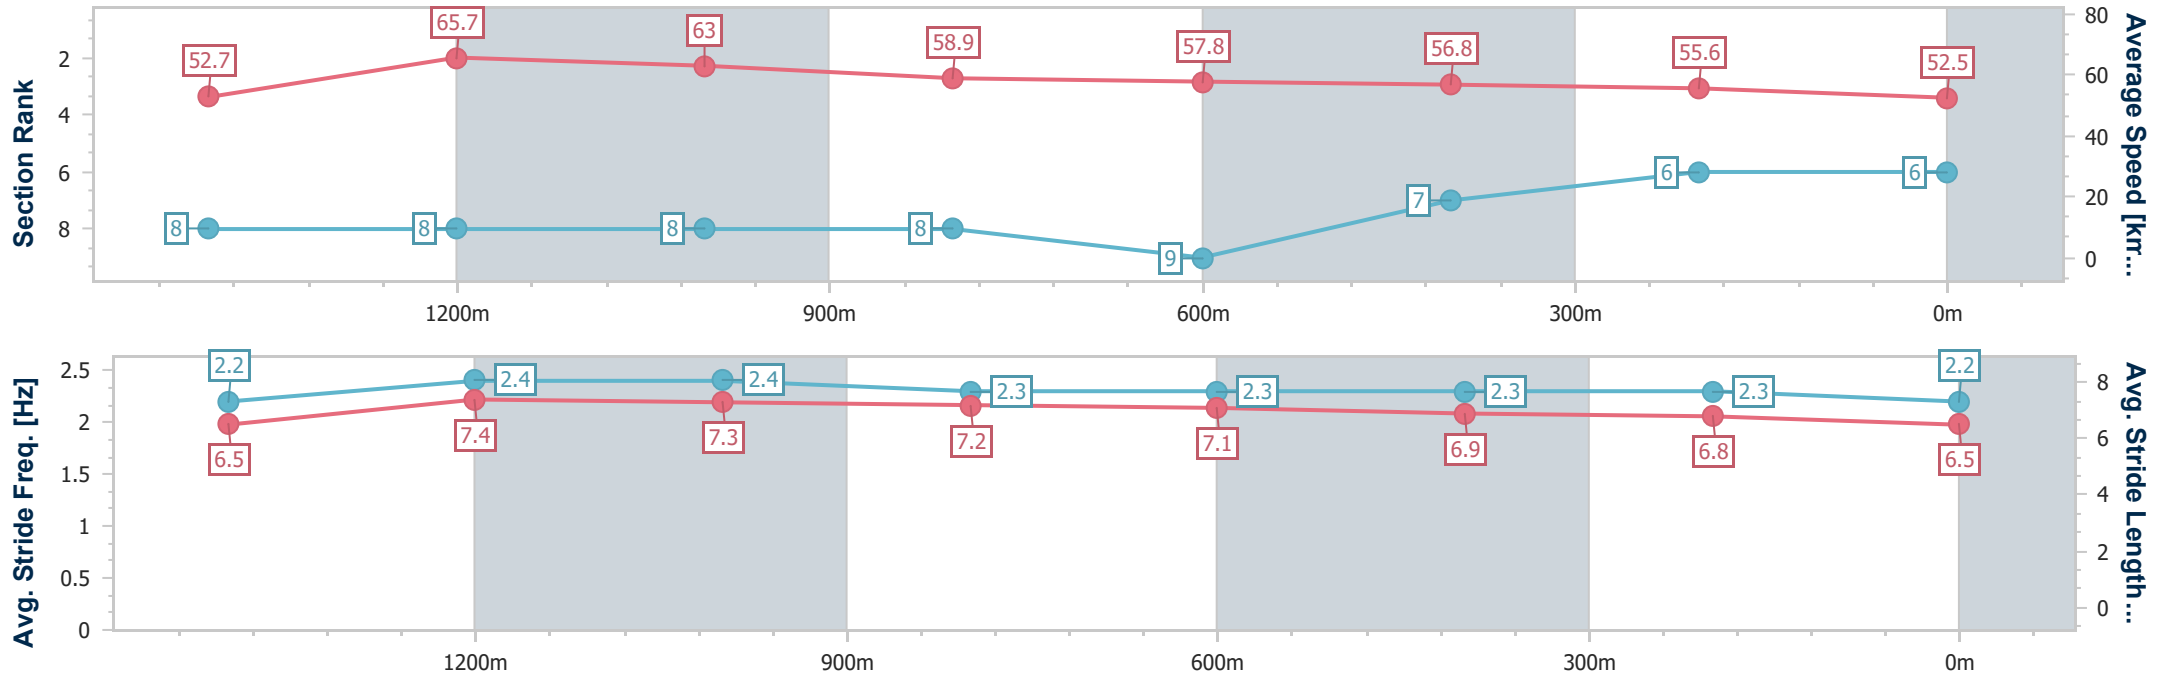

Toowoomba QLD Professional
 Race 5: SHEPPARD EARTHMOVING Maiden Handicap - 1625m
 08 July 2023 - 19:32
 Track Rating: Good 4 , Weather: Fine, Rail Position: +3m Entire

Section	Overall	1400m	1200m	1000m	800m	600m	400m	200m					
Section Times	1:41.85 [5] (0:15.21)	1:26.64 [5] (0:10.99)	1:15.65 [5] (0:11.41)	1:04.24 [4] (0:12.09)	0:52.15 [5] (0:12.37)	0:39.78 [5] (0:12.87)	0:26.91 [5] (0:13.23)	0:13.68 [5] (0:13.68)					
Average Speed [km/h]	53.2	65.8	63.2	59.5	58.2	55.9	54.1	52.5					
Top Speed [km/h]	68.1	67.8	65.5	61.1	59.4	58.0	55.4	54.0					
Avg. Dist. to Rail [m]	1.2	0.8	0.4	0.4	0.7	0.6	1.1	0.5					
Avg. Stride Freq. [Hz]	2.2	2.4	2.4	2.3	2.3	2.3	2.3	2.2					
Avg. Stride Length [m]	6.6	7.6	7.4	7.2	7.0	6.7	6.7	6.7					

- [] Ranking at each section and finish
- .-.- No data available at this section
- NA No data available

Horse/Jockey Name	A Devil's Chance
Final Rank	6
Fastest Section Time (Section)	0:11.09 (1400m)
Top Speed [km/h] (Section)	67.4 (1400m)
Race State	Finished

Toowoomba QLD Professional
 Race 5: SHEPPARD EARTHMOVING Maiden Handicap - 1625m
 08 July 2023 - 19:32
 Track Rating: Good 4 , Weather: Fine, Rail Position: +3m Entire

Section	Overall	1400m	1200m	1000m	800m	600m	400m	200m
Section Times	1:42.28 [6] (0:15.45)	1:26.83 [8] (0:11.09)	1:15.74 [8] (0:11.47)	1:04.27 [8] (0:12.26)	0:52.01 [8] (0:12.52)	0:39.49 [9] (0:12.80)	0:26.69 [7] (0:12.99)	0:13.70 [6] (0:13.70)
Average Speed [km/h]	52.7	65.7	63.0	58.9	57.8	56.8	55.6	52.5
Top Speed [km/h]	66.6	67.4	65.2	60.4	59.2	57.6	57.1	53.5
Avg. Dist. to Rail [m]	4.4	2.2	1.8	0.7	2.0	2.1	1.4	2.7
Avg. Stride Freq. [Hz]	2.2	2.4	2.4	2.3	2.3	2.3	2.3	2.2
Avg. Stride Length [m]	6.5	7.4	7.3	7.2	7.1	6.9	6.8	6.5