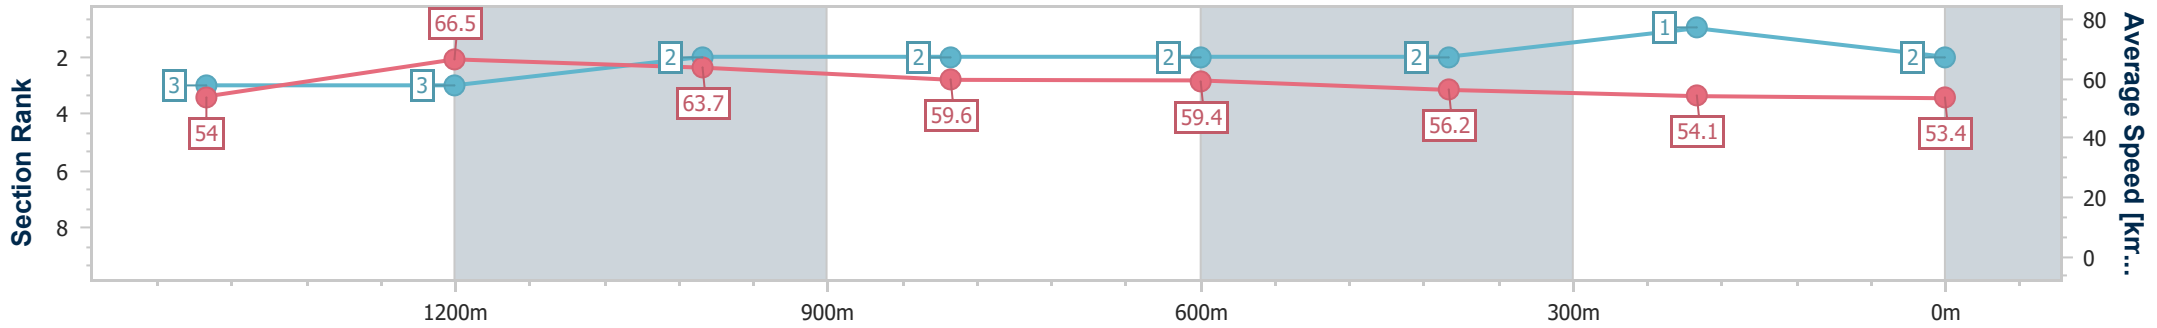

Horse/Jockey Name	Italian Virtuoso
Final Rank	2
Fastest Section Time (Section)	0:10.79 (1400m)
Top Speed [km/h] (Section)	69.6 (Overall)
Race State	Finished

Toowoomba QLD Professional
Race 5: SHEPPARD EARTHMOVING Maiden Handicap - 1625m
08 July 2023 - 19:32
Track Rating: Good 4 , Weather: Fine, Rail Position: +3m Entire

Section	Overall	1400m	1200m	1000m	800m	600m	400m	200m
Section Times	1:41.17 [2] (0:15.03)	1:26.14 [3] (0:10.79)	1:15.35 [3] (0:11.29)	1:04.06 [2] (0:12.14)	0:51.92 [2] (0:12.23)	0:39.69 [2] (0:12.93)	0:26.76 [2] (0:13.32)	0:13.44 [1] (0:13.44)
Average Speed [km/h]	54.0	66.5	63.7	59.6	59.4	56.2	54.1	53.4
Top Speed [km/h]	69.6	68.9	67.1	61.1	60.4	59.7	55.5	55.1
Avg. Dist. to Rail [m]	2.8	0.7	0.8	0.9	2.2	1.9	0.4	0.5
Avg. Stride Freq. [Hz]	2.3	2.5	2.4	2.3	2.4	2.4	2.3	2.3
Avg. Stride Length [m]	6.3	7.2	7.3	7.1	7.0	6.7	6.5	6.5

- [ ] Ranking at each section and finish
- -.-.- No data available at this section
- NA No data available