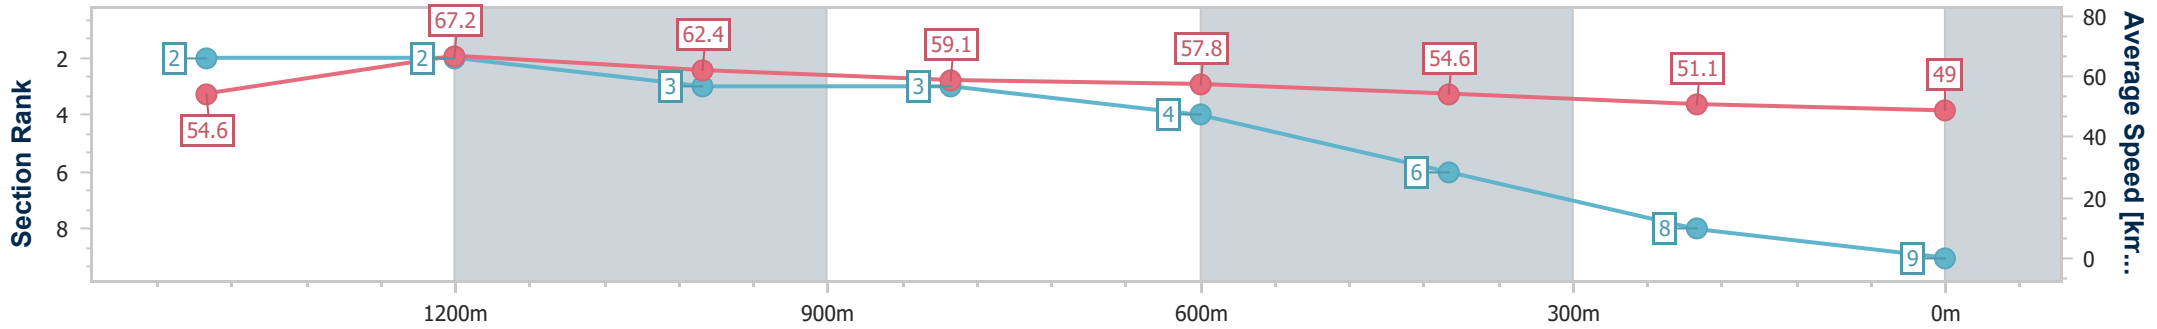

Toowoomba QLD Professional
 Race 5: SHEPPARD EARTHMOVING Maiden Handicap - 1625m
 08 July 2023 - 19:32
 Track Rating: Good 4 , Weather: Fine, Rail Position: +3m Entire

Section	Overall	1400m	1200m	1000m	800m	600m	400m	200m
Section Times	1:43.89 [8] (0:15.62)	1:28.27 [9] (0:11.08)	1:17.19 [9] (0:11.44)	1:05.75 [9] (0:12.24)	0:53.51 [9] (0:12.35)	0:41.16 [8] (0:13.00)	0:28.16 [8] (0:13.63)	0:14.53 [7] (0:14.53)
Average Speed [km/h]	52.1	65.2	62.9	59.2	58.5	55.2	52.4	49.4
Top Speed [km/h]	65.7	66.1	64.8	60.0	60.1	57.9	54.0	51.7
Avg. Dist. to Rail [m]	2.5	0.6	1.2	1.4	1.2	0.7	1.9	1.7
Avg. Stride Freq. [Hz]	2.3	2.4	2.4	2.3	2.4	2.4	2.3	2.2
Avg. Stride Length [m]	6.3	7.5	7.3	7.1	6.9	6.5	6.4	6.3

- [] Ranking at each section and finish
- .-.- No data available at this section
- NA No data available

Horse/Jockey Name	Adelation
Final Rank	9
Fastest Section Time (Section)	0:10.85 (1400m)
Top Speed [km/h] (Section)	69.0 (1400m)
Race State	Finished

Toowoomba QLD Professional
Race 5: SHEPPARD EARTHMOVING Maiden Handicap - 1625m

08 July 2023 - 19:32

Track Rating: Good 4 , Weather: Fine, Rail Position: +3m Entire

Section	Overall	1400m	1200m	1000m	800m	600m	400m	200m				
Section Times	1:44.05 [9] (0:14.92)	1:29.13 [2] (0:10.85)	1:18.28 [2] (0:11.52)	1:06.76 [3] (0:12.23)	0:54.53 [3] (0:12.51)	0:42.02 [4] (0:13.30)	0:28.72 [6] (0:14.04)	0:14.68 [8] (0:14.68)				
Average Speed [km/h]	54.6	67.2	62.4	59.1	57.8	54.6	51.1	49.0				
Top Speed [km/h]	69.0	69.0	64.3	60.5	58.8	57.1	52.3	50.9				
Avg. Dist. to Rail [m]	4.6	2.0	1.7	1.2	1.5	1.0	0.8	0.3				
Avg. Stride Freq. [Hz]	2.3	2.4	2.4	2.3	2.3	2.3	2.2	2.2				
Avg. Stride Length [m]	6.6	7.5	7.3	7.1	6.8	6.6	6.4	6.3				