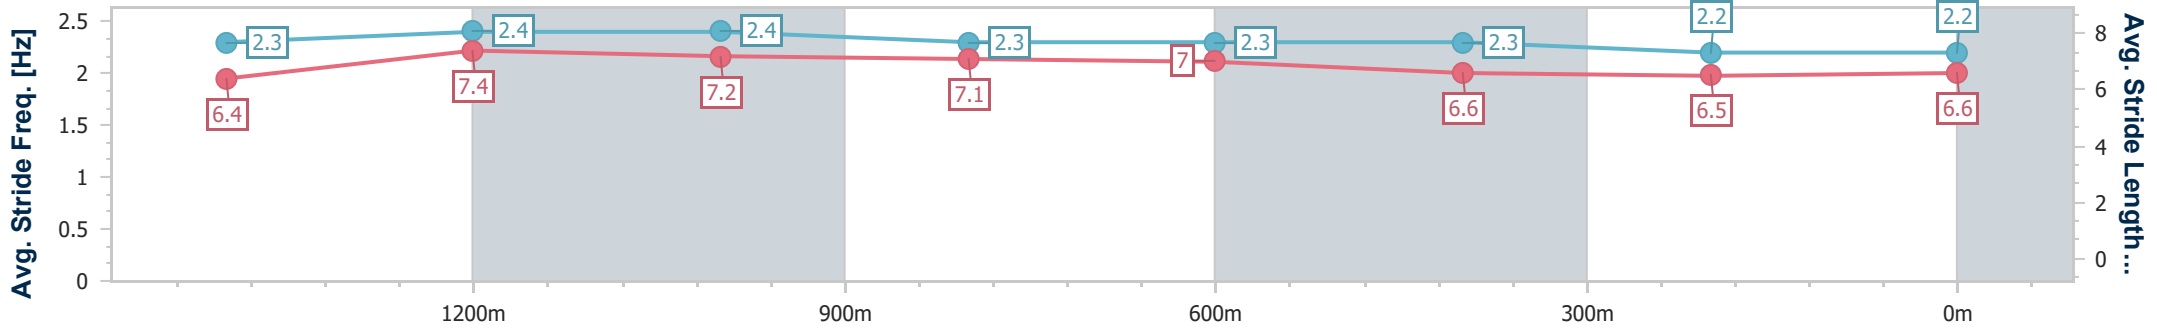

Toowoomba QLD Professional
 Race 5: SHEPPARD EARTHMOVING Maiden Handicap - 1625m
 08 July 2023 - 19:32
 Track Rating: Good 4 , Weather: Fine, Rail Position: +3m Entire

Section	Overall	1400m	1200m	1000m	800m	600m	400m	200m
Section Times	1:42.28 [6] (0:15.45)	1:26.83 [8] (0:11.09)	1:15.74 [8] (0:11.47)	1:04.27 [8] (0:12.26)	0:52.01 [8] (0:12.52)	0:39.49 [9] (0:12.80)	0:26.69 [7] (0:12.99)	0:13.70 [6] (0:13.70)
Average Speed [km/h]	52.7	65.7	63.0	58.9	57.8	56.8	55.6	52.5
Top Speed [km/h]	66.6	67.4	65.2	60.4	59.2	57.6	57.1	53.5
Avg. Dist. to Rail [m]	4.4	2.2	1.8	0.7	2.0	2.1	1.4	2.7
Avg. Stride Freq. [Hz]	2.2	2.4	2.4	2.3	2.3	2.3	2.3	2.2
Avg. Stride Length [m]	6.5	7.4	7.3	7.2	7.1	6.9	6.8	6.5

- [] Ranking at each section and finish
- .-.- No data available at this section
- NA No data available

Horse/Jockey Name	Dream Of Giardini
Final Rank	7
Fastest Section Time (Section)	0:11.00 (1400m)
Top Speed [km/h] (Section)	68.5 (1400m)
Race State	Finished

Toowoomba QLD Professional
 Race 5: SHEPPARD EARTHMOVING Maiden Handicap - 1625m
 08 July 2023 - 19:32
 Track Rating: Good 4 , Weather: Fine, Rail Position: +3m Entire

Section	Overall	1400m	1200m	1000m	800m	600m	400m	200m
Section Times	1:43.83 [7] (0:15.21)	1:28.62 [4] (0:11.00)	1:17.62 [6] (0:11.45)	1:06.17 [6] (0:12.35)	0:53.82 [7] (0:12.64)	0:41.18 [7] (0:13.41)	0:27.77 [9] (0:13.89)	0:13.88 [9] (0:13.88)
Average Speed [km/h]	53.3	66.2	62.9	58.6	57.5	54.3	52.0	51.7
Top Speed [km/h]	68.1	68.5	65.6	60.2	58.7	56.2	53.4	52.7
Avg. Dist. to Rail [m]	1.1	1.9	2.5	1.4	2.7	2.7	0.5	1.8
Avg. Stride Freq. [Hz]	2.3	2.4	2.4	2.3	2.3	2.3	2.2	2.2
Avg. Stride Length [m]	6.4	7.4	7.2	7.1	7.0	6.6	6.5	6.6