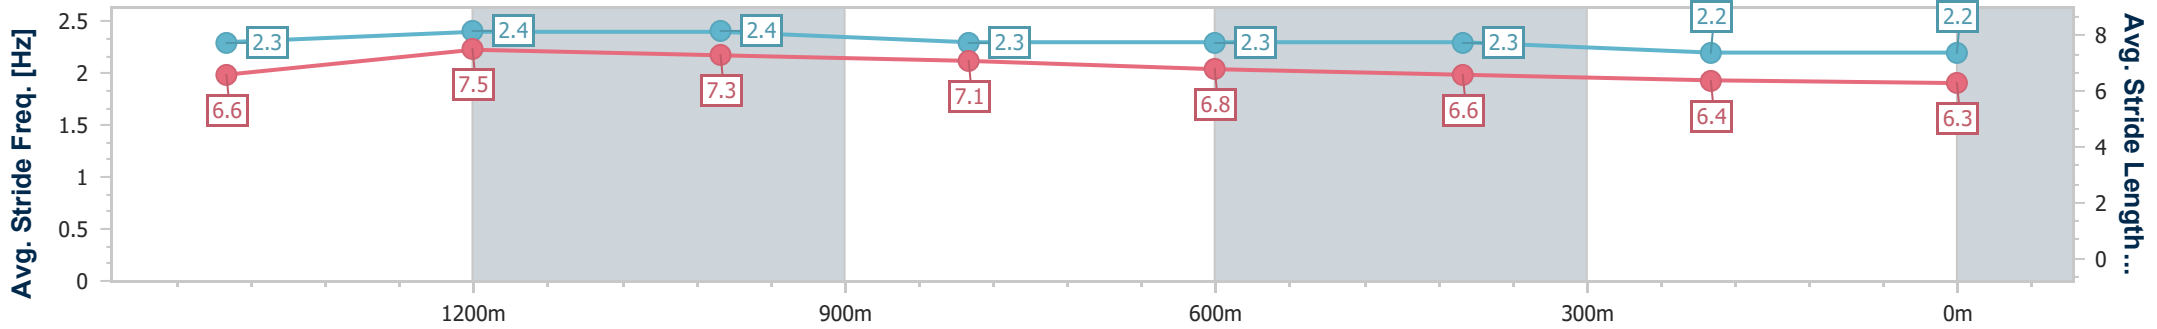

Toowoomba QLD Professional
 Race 5: SHEPPARD EARTHMOVING Maiden Handicap - 1625m
 08 July 2023 - 19:32
 Track Rating: Good 4 , Weather: Fine, Rail Position: +3m Entire

Section	Overall	1400m	1200m	1000m	800m	600m	400m	200m
Section Times	1:43.89 [8] (0:15.62)	1:28.27 [9] (0:11.08)	1:17.19 [9] (0:11.44)	1:05.75 [9] (0:12.24)	0:53.51 [9] (0:12.35)	0:41.16 [8] (0:13.00)	0:28.16 [8] (0:13.63)	0:14.53 [7] (0:14.53)
Average Speed [km/h]	52.1	65.2	62.9	59.2	58.5	55.2	52.4	49.4
Top Speed [km/h]	65.7	66.1	64.8	60.0	60.1	57.9	54.0	51.7
Avg. Dist. to Rail [m]	2.5	0.6	1.2	1.4	1.2	0.7	1.9	1.7
Avg. Stride Freq. [Hz]	2.3	2.4	2.4	2.3	2.4	2.4	2.3	2.2
Avg. Stride Length [m]	6.3	7.5	7.3	7.1	6.9	6.5	6.4	6.3

- [] Ranking at each section and finish
- .-.- No data available at this section
- NA No data available

Horse/Jockey Name	Adelation
Final Rank	9
Fastest Section Time (Section)	0:10.85 (1400m)
Top Speed [km/h] (Section)	69.0 (1400m)
Race State	Finished

Toowoomba QLD Professional
Race 5: SHEPPARD EARTHMOVING Maiden Handicap - 1625m

08 July 2023 - 19:32

Track Rating: Good 4 , Weather: Fine, Rail Position: +3m Entire

Section	Overall	1400m	1200m	1000m	800m	600m	400m	200m				
Section Times	1:44.05 [9] (0:14.92)	1:29.13 [2] (0:10.85)	1:18.28 [2] (0:11.52)	1:06.76 [3] (0:12.23)	0:54.53 [3] (0:12.51)	0:42.02 [4] (0:13.30)	0:28.72 [6] (0:14.04)	0:14.68 [8] (0:14.68)				
Average Speed [km/h]	54.6	67.2	62.4	59.1	57.8	54.6	51.1	49.0				
Top Speed [km/h]	69.0	69.0	64.3	60.5	58.8	57.1	52.3	50.9				
Avg. Dist. to Rail [m]	4.6	2.0	1.7	1.2	1.5	1.0	0.8	0.3				
Avg. Stride Freq. [Hz]	2.3	2.4	2.4	2.3	2.3	2.3	2.2	2.2				
Avg. Stride Length [m]	6.6	7.5	7.3	7.1	6.8	6.6	6.4	6.3				