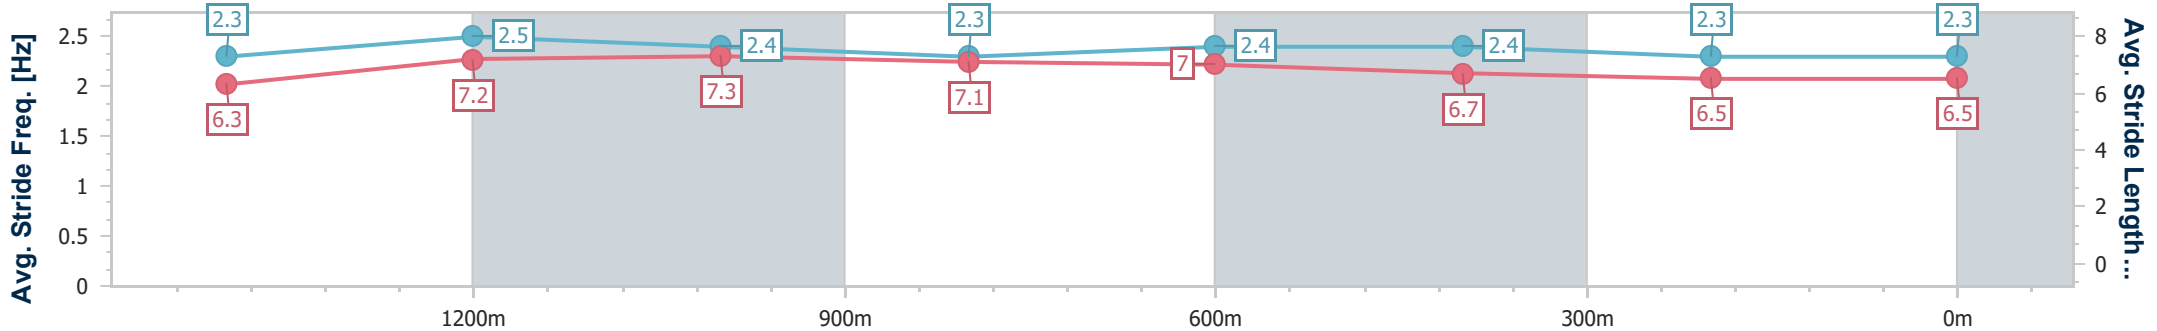

Section	Overall	1400m	1200m	1000m	800m	600m	400m	200m					
Section Times	1:41.14 [1] (0:15.24)	1:25.90 [6] (0:10.93)	1:14.97 [4] (0:11.45)	1:03.52 [5] (0:11.97)	0:51.55 [4] (0:12.19)	0:39.36 [3] (0:12.82)	0:26.54 [3] (0:13.22)	0:13.32 [2] (0:13.32)					
Average Speed [km/h]	53.6	67.4	63.1	60.5	59.4	56.6	54.5	53.9					
Top Speed [km/h]	69.7	69.9	66.3	62.5	62.5	58.8	55.2	55.3					
Avg. Dist. to Rail [m]	6.6	4.0	3.6	1.8	1.8	1.3	0.3	0.7					
Avg. Stride Freq. [Hz]	2.1	2.3	2.2	2.2	2.2	2.2	2.2	2.2					
Avg. Stride Length [m]	6.9	7.9	7.8	7.6	7.5	7.1	7.0	7.0					

- [] Ranking at each section and finish
- .-.- No data available at this section
- NA No data available

Horse/Jockey Name	Italian Virtuoso
Final Rank	2
Fastest Section Time (Section)	0:10.79 (1400m)
Top Speed [km/h] (Section)	69.6 (Overall)
Race State	Finished

Toowoomba QLD Professional
 Race 5: SHEPPARD EARTHMOVING Maiden Handicap - 1625m
 08 July 2023 - 19:32
 Track Rating: Good 4 , Weather: Fine, Rail Position: +3m Entire

Section	Overall	1400m	1200m	1000m	800m	600m	400m	200m
Section Times	1:41.17 [2] (0:15.03)	1:26.14 [3] (0:10.79)	1:15.35 [3] (0:11.29)	1:04.06 [2] (0:12.14)	0:51.92 [2] (0:12.23)	0:39.69 [2] (0:12.93)	0:26.76 [2] (0:13.32)	0:13.44 [1] (0:13.44)
Average Speed [km/h]	54.0	66.5	63.7	59.6	59.4	56.2	54.1	53.4
Top Speed [km/h]	69.6	68.9	67.1	61.1	60.4	59.7	55.5	55.1
Avg. Dist. to Rail [m]	2.8	0.7	0.8	0.9	2.2	1.9	0.4	0.5
Avg. Stride Freq. [Hz]	2.3	2.5	2.4	2.3	2.4	2.4	2.3	2.3
Avg. Stride Length [m]	6.3	7.2	7.3	7.1	7.0	6.7	6.5	6.5