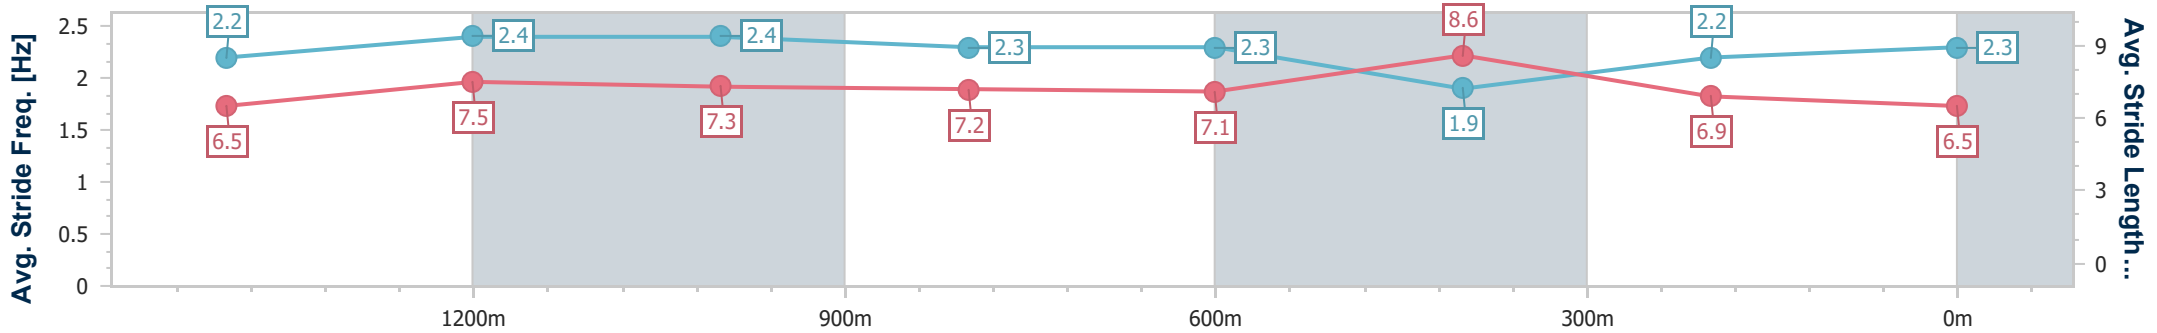

- [] Ranking at each section and finish
- .-.- No data available at this section
- NA No data available

Horse/Jockey Name	Alpine Wizard
Final Rank	3
Fastest Section Time (Section)	0:11.01 (1400m)
Top Speed [km/h] (Section)	66.7 (Overall)
Race State	Finished

Toowoomba QLD Professional
 Race 5: SHEPPARD EARTHMOVING Maiden Handicap - 1625m
 08 July 2023 - 19:32
 Track Rating: Good 4 , Weather: Fine, Rail Position: +3m Entire

Section	Overall	1400m	1200m	1000m	800m	600m	400m	200m
Section Times	1:41.71 [3] (0:15.39)	1:26.32 [7] (0:11.01)	1:15.31 [7] (0:11.44)	1:03.87 [7] (0:12.09)	0:51.78 [6] (0:12.27)	0:39.51 [6] (0:12.73)	0:26.78 [4] (0:13.17)	0:13.61 [4] (0:13.61)
Average Speed [km/h]	52.7	65.3	63.0	59.3	58.8	57.1	55.0	52.7
Top Speed [km/h]	66.7	66.7	64.8	60.7	60.4	59.9	55.7	54.9
Avg. Dist. to Rail [m]	1.5	0.4	0.4	1.1	1.7	2.0	1.9	3.4
Avg. Stride Freq. [Hz]	2.2	2.4	2.4	2.3	2.3	1.9	2.2	2.3
Avg. Stride Length [m]	6.5	7.5	7.3	7.2	7.1	8.6	6.9	6.5