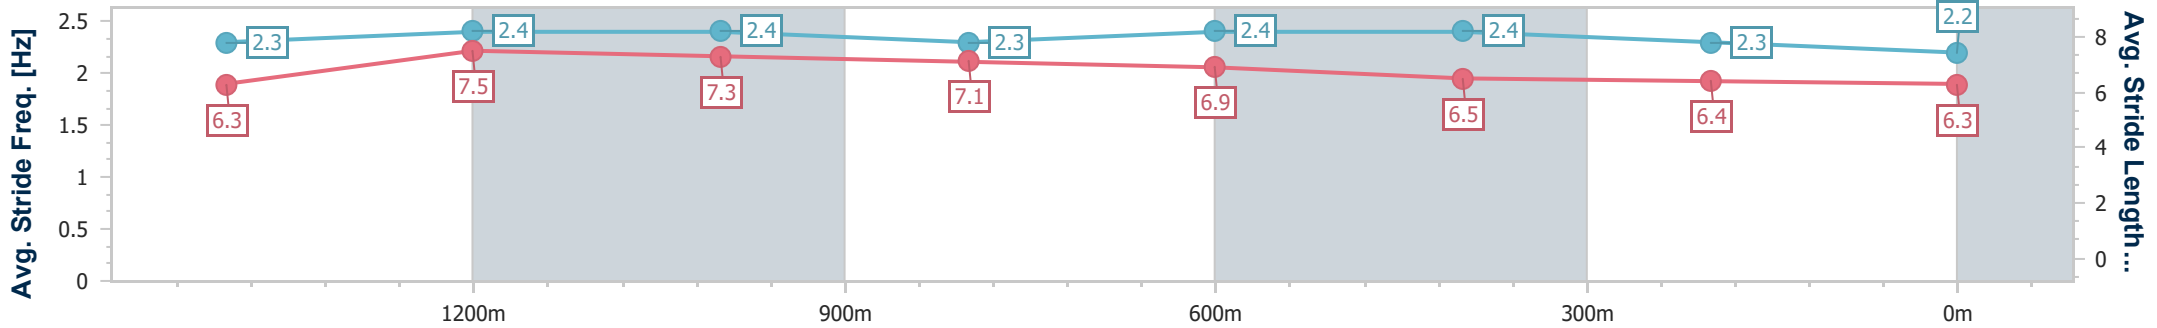

Toowoomba QLD Professional
 Race 5: SHEPPARD EARTHMOVING Maiden Handicap - 1625m
 08 July 2023 - 19:32
 Track Rating: Good 4 , Weather: Fine, Rail Position: +3m Entire

Section	Overall	1400m	1200m	1000m	800m	600m	400m	200m
Section Times	1:43.83 [7] (0:15.21)	1:28.62 [4] (0:11.00)	1:17.62 [6] (0:11.45)	1:06.17 [6] (0:12.35)	0:53.82 [7] (0:12.64)	0:41.18 [7] (0:13.41)	0:27.77 [9] (0:13.89)	0:13.88 [9] (0:13.88)
Average Speed [km/h]	53.3	66.2	62.9	58.6	57.5	54.3	52.0	51.7
Top Speed [km/h]	68.1	68.5	65.6	60.2	58.7	56.2	53.4	52.7
Avg. Dist. to Rail [m]	1.1	1.9	2.5	1.4	2.7	2.7	0.5	1.8
Avg. Stride Freq. [Hz]	2.3	2.4	2.4	2.3	2.3	2.3	2.2	2.2
Avg. Stride Length [m]	6.4	7.4	7.2	7.1	7.0	6.6	6.5	6.6

- [] Ranking at each section and finish
- .-.- No data available at this section
- NA No data available

Horse/Jockey Name	Ruby Loves Carrots
Final Rank	8
Fastest Section Time (Section)	0:11.08 (1400m)
Top Speed [km/h] (Section)	66.1 (1400m)
Race State	Finished

Toowoomba QLD Professional
 Race 5: SHEPPARD EARTHMOVING Maiden Handicap - 1625m
 08 July 2023 - 19:32
 Track Rating: Good 4 , Weather: Fine, Rail Position: +3m Entire

Section	Overall	1400m	1200m	1000m	800m	600m	400m	200m
Section Times	1:43.89 [8] (0:15.62)	1:28.27 [9] (0:11.08)	1:17.19 [9] (0:11.44)	1:05.75 [9] (0:12.24)	0:53.51 [9] (0:12.35)	0:41.16 [8] (0:13.00)	0:28.16 [8] (0:13.63)	0:14.53 [7] (0:14.53)
Average Speed [km/h]	52.1	65.2	62.9	59.2	58.5	55.2	52.4	49.4
Top Speed [km/h]	65.7	66.1	64.8	60.0	60.1	57.9	54.0	51.7
Avg. Dist. to Rail [m]	2.5	0.6	1.2	1.4	1.2	0.7	1.9	1.7
Avg. Stride Freq. [Hz]	2.3	2.4	2.4	2.3	2.4	2.4	2.3	2.2
Avg. Stride Length [m]	6.3	7.5	7.3	7.1	6.9	6.5	6.4	6.3