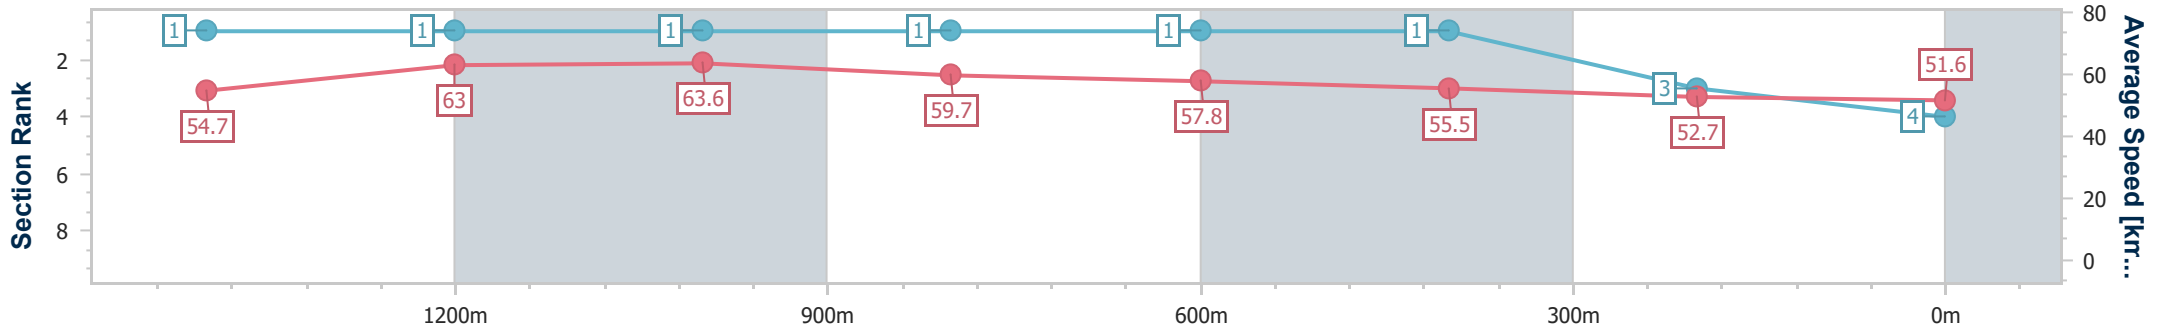

- [] Ranking at each section and finish
- .-.- No data available at this section
- NA No data available

Horse/Jockey Name	Viscount Sydney
Final Rank	4
Fastest Section Time (Section)	0:10.70 (1400m)
Top Speed [km/h] (Section)	66.7 (1200m)
Race State	Finished

Toowoomba QLD Professional
 Race 5: SHEPPARD EARTHMOVING Maiden Handicap - 1625m
 08 July 2023 - 19:32
 Track Rating: Good 4 , Weather: Fine, Rail Position: +3m Entire

Section	Overall	1400m	1200m	1000m	800m	600m	400m	200m					
Section Times	1:41.77 [4] (0:14.83)	1:26.94 [1] (0:10.70)	1:16.24 [1] (0:11.32)	1:04.92 [1] (0:12.05)	0:52.87 [1] (0:12.46)	0:40.41 [1] (0:12.94)	0:27.47 [1] (0:13.53)	0:13.94 [3] (0:13.94)					
Average Speed [km/h]	54.7	63.0	63.6	59.7	57.8	55.5	52.7	51.6					
Top Speed [km/h]	63.4	65.5	66.7	61.7	58.4	58.3	53.6	52.6					
Avg. Dist. to Rail [m]	2.9	0.4	0.2	0.4	0.3	0.9	2.3	2.5					
Avg. Stride Freq. [Hz]	2.2	2.4	2.3	2.3	2.3	2.3	2.2	2.2					
Avg. Stride Length [m]	6.8	7.5	7.6	7.4	7.2	6.7	6.5	6.5					