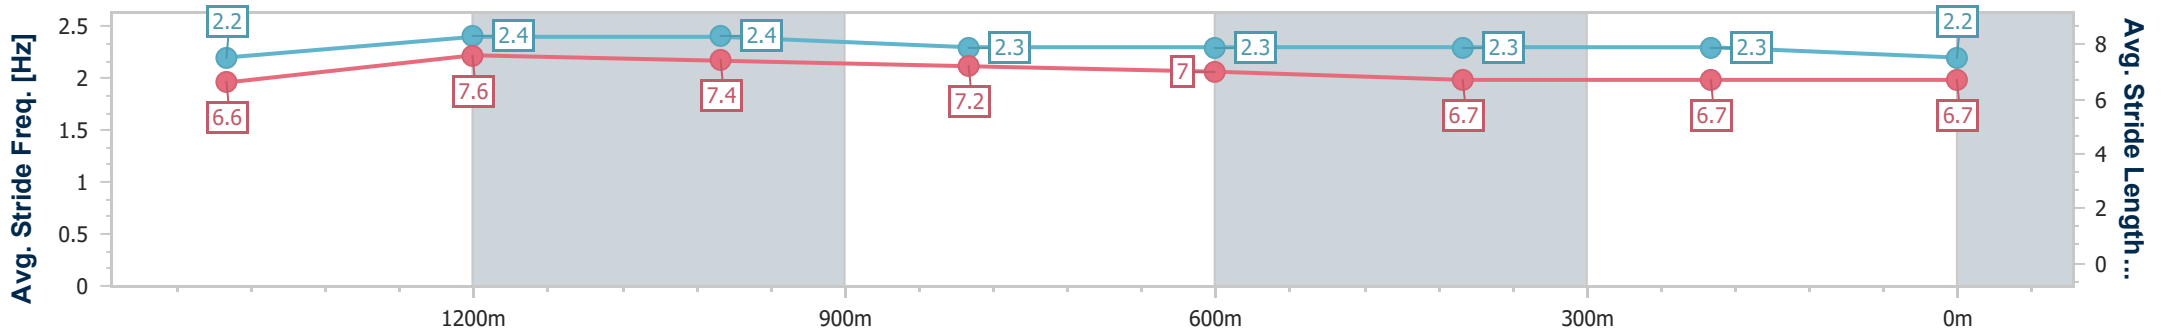

Toowoomba QLD Professional
 Race 5: SHEPPARD EARTHMOVING Maiden Handicap - 1625m
 08 July 2023 - 19:32
 Track Rating: Good 4 , Weather: Fine, Rail Position: +3m Entire

Section	Overall	1400m	1200m	1000m	800m	600m	400m	200m					
Section Times	1:41.77 [4] (0:14.83)	1:26.94 [1] (0:10.70)	1:16.24 [1] (0:11.32)	1:04.92 [1] (0:12.05)	0:52.87 [1] (0:12.46)	0:40.41 [1] (0:12.94)	0:27.47 [1] (0:13.53)	0:13.94 [3] (0:13.94)					
Average Speed [km/h]	54.7	63.0	63.6	59.7	57.8	55.5	52.7	51.6					
Top Speed [km/h]	63.4	65.5	66.7	61.7	58.4	58.3	53.6	52.6					
Avg. Dist. to Rail [m]	2.9	0.4	0.2	0.4	0.3	0.9	2.3	2.5					
Avg. Stride Freq. [Hz]	2.2	2.4	2.3	2.3	2.3	2.3	2.2	2.2					
Avg. Stride Length [m]	6.8	7.5	7.6	7.4	7.2	6.7	6.5	6.5					

- [] Ranking at each section and finish
- .-.- No data available at this section
- NA No data available

Horse/Jockey Name	Gold Samurai
Final Rank	5
Fastest Section Time (Section)	0:10.99 (1400m)
Top Speed [km/h] (Section)	68.1 (Overall)
Race State	Finished

Toowoomba QLD Professional
 Race 5: SHEPPARD EARTHMOVING Maiden Handicap - 1625m
 08 July 2023 - 19:32
 Track Rating: Good 4 , Weather: Fine, Rail Position: +3m Entire

Section	Overall	1400m	1200m	1000m	800m	600m	400m	200m					
Section Times	1:41.85 [5] (0:15.21)	1:26.64 [5] (0:10.99)	1:15.65 [5] (0:11.41)	1:04.24 [4] (0:12.09)	0:52.15 [5] (0:12.37)	0:39.78 [5] (0:12.87)	0:26.91 [5] (0:13.23)	0:13.68 [5] (0:13.68)					
Average Speed [km/h]	53.2	65.8	63.2	59.5	58.2	55.9	54.1	52.5					
Top Speed [km/h]	68.1	67.8	65.5	61.1	59.4	58.0	55.4	54.0					
Avg. Dist. to Rail [m]	1.2	0.8	0.4	0.4	0.7	0.6	1.1	0.5					
Avg. Stride Freq. [Hz]	2.2	2.4	2.4	2.3	2.3	2.3	2.3	2.2					
Avg. Stride Length [m]	6.6	7.6	7.4	7.2	7.0	6.7	6.7	6.7					