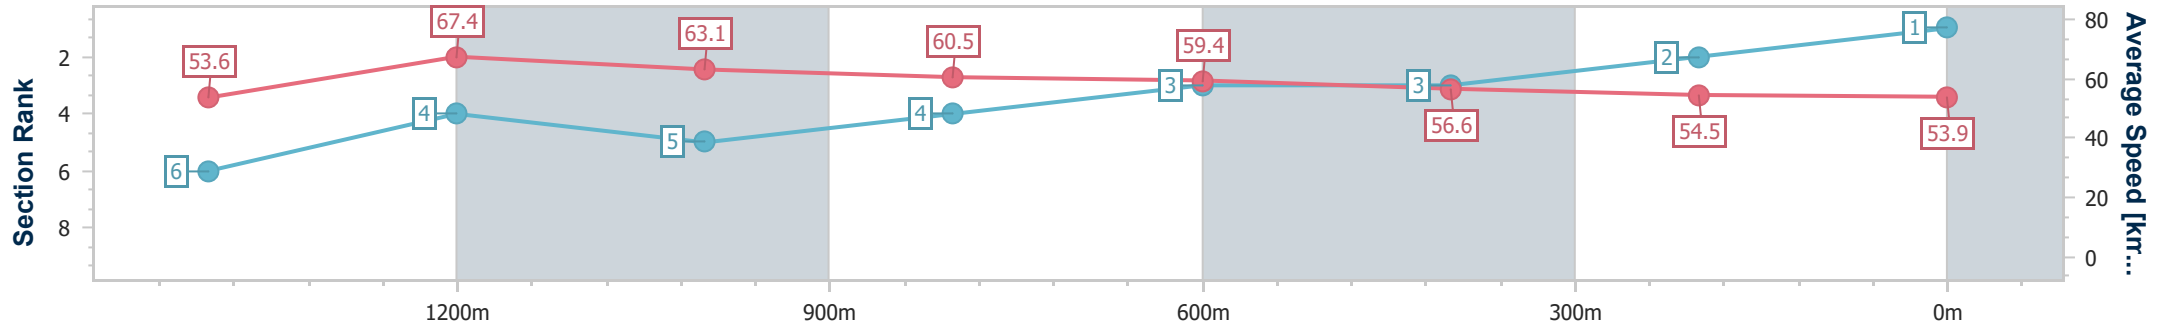

Section	Overall	1400m	1200m	1000m	800m	600m	400m	200m					
Section Times	1:41.14 [1] (0:15.24)	1:25.90 [6] (0:10.93)	1:14.97 [4] (0:11.45)	1:03.52 [5] (0:11.97)	0:51.55 [4] (0:12.19)	0:39.36 [3] (0:12.82)	0:26.54 [3] (0:13.22)	0:13.32 [2] (0:13.32)					
Average Speed [km/h]	53.6	67.4	63.1	60.5	59.4	56.6	54.5	53.9					
Top Speed [km/h]	69.7	69.9	66.3	62.5	62.5	58.8	55.2	55.3					
Avg. Dist. to Rail [m]	6.6	4.0	3.6	1.8	1.8	1.3	0.3	0.7					
Avg. Stride Freq. [Hz]	2.1	2.3	2.2	2.2	2.2	2.2	2.2	2.2					
Avg. Stride Length [m]	6.9	7.9	7.8	7.6	7.5	7.1	7.0	7.0					