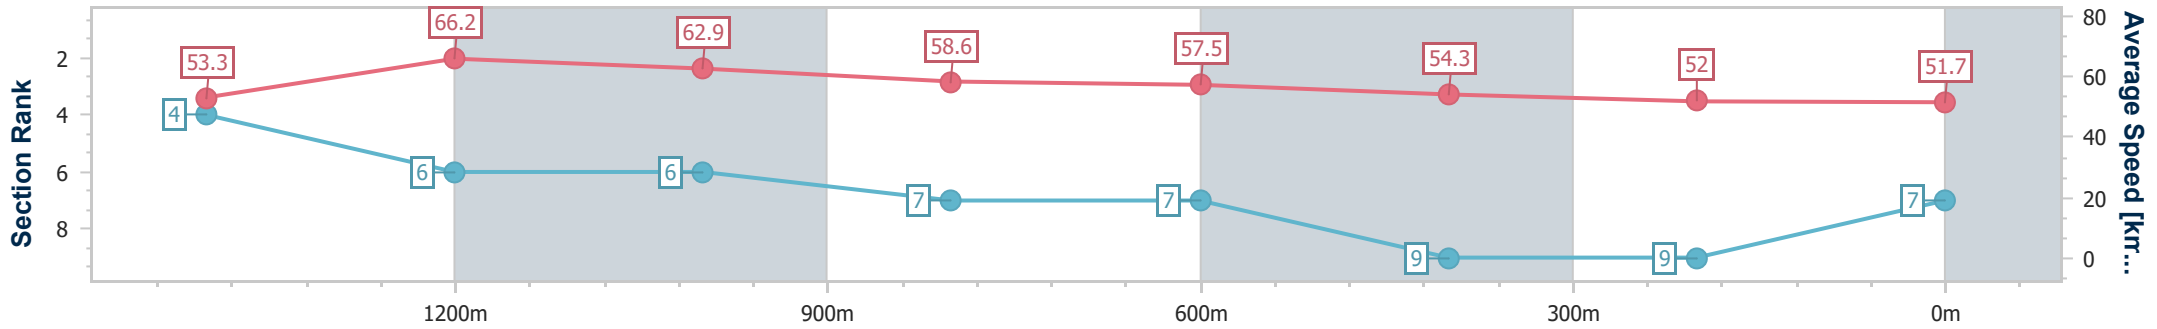

Toowoomba QLD Professional
 Race 5: SHEPPARD EARTHMOVING Maiden Handicap - 1625m
 08 July 2023 - 19:32
 Track Rating: Good 4 , Weather: Fine, Rail Position: +3m Entire

Section	Overall	1400m	1200m	1000m	800m	600m	400m	200m
Section Times	1:42.28 [6] (0:15.45)	1:26.83 [8] (0:11.09)	1:15.74 [8] (0:11.47)	1:04.27 [8] (0:12.26)	0:52.01 [8] (0:12.52)	0:39.49 [9] (0:12.80)	0:26.69 [7] (0:12.99)	0:13.70 [6] (0:13.70)
Average Speed [km/h]	52.7	65.7	63.0	58.9	57.8	56.8	55.6	52.5
Top Speed [km/h]	66.6	67.4	65.2	60.4	59.2	57.6	57.1	53.5
Avg. Dist. to Rail [m]	4.4	2.2	1.8	0.7	2.0	2.1	1.4	2.7
Avg. Stride Freq. [Hz]	2.2	2.4	2.4	2.3	2.3	2.3	2.3	2.2
Avg. Stride Length [m]	6.5	7.4	7.3	7.2	7.1	6.9	6.8	6.5

- [] Ranking at each section and finish
- .-.- No data available at this section
- NA No data available

Horse/Jockey Name	Dream Of Giardini
Final Rank	7
Fastest Section Time (Section)	0:11.00 (1400m)
Top Speed [km/h] (Section)	68.5 (1400m)
Race State	Finished

Toowoomba QLD Professional
 Race 5: SHEPPARD EARTHMOVING Maiden Handicap - 1625m
 08 July 2023 - 19:32
 Track Rating: Good 4 , Weather: Fine, Rail Position: +3m Entire

Section	Overall	1400m	1200m	1000m	800m	600m	400m	200m
Section Times	1:43.83 [7] (0:15.21)	1:28.62 [4] (0:11.00)	1:17.62 [6] (0:11.45)	1:06.17 [6] (0:12.35)	0:53.82 [7] (0:12.64)	0:41.18 [7] (0:13.41)	0:27.77 [9] (0:13.89)	0:13.88 [9] (0:13.88)
Average Speed [km/h]	53.3	66.2	62.9	58.6	57.5	54.3	52.0	51.7
Top Speed [km/h]	68.1	68.5	65.6	60.2	58.7	56.2	53.4	52.7
Avg. Dist. to Rail [m]	1.1	1.9	2.5	1.4	2.7	2.7	0.5	1.8
Avg. Stride Freq. [Hz]	2.3	2.4	2.4	2.3	2.3	2.3	2.2	2.2
Avg. Stride Length [m]	6.4	7.4	7.2	7.1	7.0	6.6	6.5	6.6