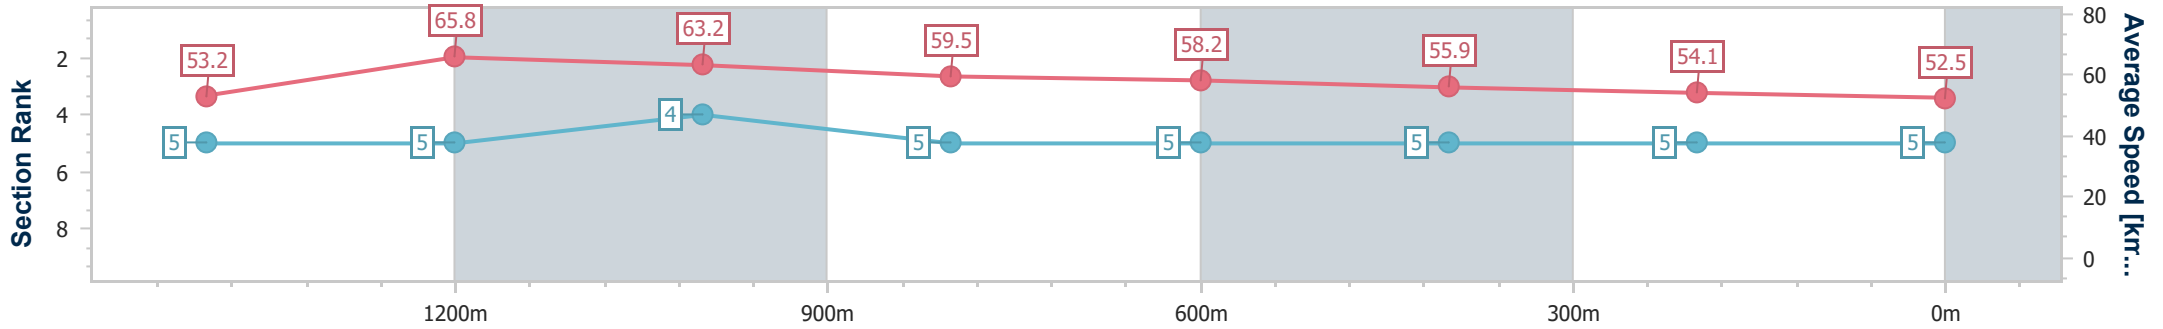

- [] Ranking at each section and finish
- .-.- No data available at this section
- NA No data available

Horse/Jockey Name	Gold Samurai
Final Rank	5
Fastest Section Time (Section)	0:10.99 (1400m)
Top Speed [km/h] (Section)	68.1 (Overall)
Race State	Finished

Toowoomba QLD Professional
 Race 5: SHEPPARD EARTHMOVING Maiden Handicap - 1625m
 08 July 2023 - 19:32
 Track Rating: Good 4 , Weather: Fine, Rail Position: +3m Entire

Section	Overall	1400m	1200m	1000m	800m	600m	400m	200m					
Section Times	1:41.85 [5] (0:15.21)	1:26.64 [5] (0:10.99)	1:15.65 [5] (0:11.41)	1:04.24 [4] (0:12.09)	0:52.15 [5] (0:12.37)	0:39.78 [5] (0:12.87)	0:26.91 [5] (0:13.23)	0:13.68 [5] (0:13.68)					
Average Speed [km/h]	53.2	65.8	63.2	59.5	58.2	55.9	54.1	52.5					
Top Speed [km/h]	68.1	67.8	65.5	61.1	59.4	58.0	55.4	54.0					
Avg. Dist. to Rail [m]	1.2	0.8	0.4	0.4	0.7	0.6	1.1	0.5					
Avg. Stride Freq. [Hz]	2.2	2.4	2.4	2.3	2.3	2.3	2.3	2.2					
Avg. Stride Length [m]	6.6	7.6	7.4	7.2	7.0	6.7	6.7	6.7					