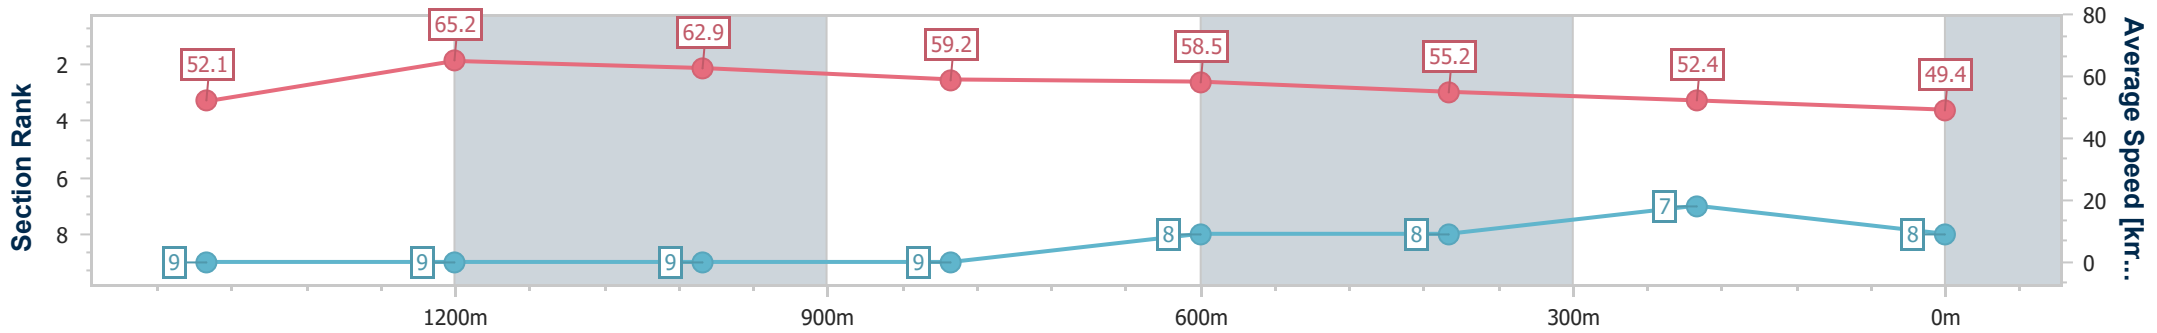

Toowoomba QLD Professional
 Race 5: SHEPPARD EARTHMOVING Maiden Handicap - 1625m
 08 July 2023 - 19:32
 Track Rating: Good 4 , Weather: Fine, Rail Position: +3m Entire

Section	Overall	1400m	1200m	1000m	800m	600m	400m	200m
Section Times	1:43.83 [7] (0:15.21)	1:28.62 [4] (0:11.00)	1:17.62 [6] (0:11.45)	1:06.17 [6] (0:12.35)	0:53.82 [7] (0:12.64)	0:41.18 [7] (0:13.41)	0:27.77 [9] (0:13.89)	0:13.88 [9] (0:13.88)
Average Speed [km/h]	53.3	66.2	62.9	58.6	57.5	54.3	52.0	51.7
Top Speed [km/h]	68.1	68.5	65.6	60.2	58.7	56.2	53.4	52.7
Avg. Dist. to Rail [m]	1.1	1.9	2.5	1.4	2.7	2.7	0.5	1.8
Avg. Stride Freq. [Hz]	2.3	2.4	2.4	2.3	2.3	2.3	2.2	2.2
Avg. Stride Length [m]	6.4	7.4	7.2	7.1	7.0	6.6	6.5	6.6

- [] Ranking at each section and finish
- .-.- No data available at this section
- NA No data available

Horse/Jockey Name	Ruby Loves Carrots
Final Rank	8
Fastest Section Time (Section)	0:11.08 (1400m)
Top Speed [km/h] (Section)	66.1 (1400m)
Race State	Finished

Toowoomba QLD Professional
 Race 5: SHEPPARD EARTHMOVING Maiden Handicap - 1625m
 08 July 2023 - 19:32
 Track Rating: Good 4 , Weather: Fine, Rail Position: +3m Entire

Section	Overall	1400m	1200m	1000m	800m	600m	400m	200m
Section Times	1:43.89 [8] (0:15.62)	1:28.27 [9] (0:11.08)	1:17.19 [9] (0:11.44)	1:05.75 [9] (0:12.24)	0:53.51 [9] (0:12.35)	0:41.16 [8] (0:13.00)	0:28.16 [8] (0:13.63)	0:14.53 [7] (0:14.53)
Average Speed [km/h]	52.1	65.2	62.9	59.2	58.5	55.2	52.4	49.4
Top Speed [km/h]	65.7	66.1	64.8	60.0	60.1	57.9	54.0	51.7
Avg. Dist. to Rail [m]	2.5	0.6	1.2	1.4	1.2	0.7	1.9	1.7
Avg. Stride Freq. [Hz]	2.3	2.4	2.4	2.3	2.4	2.4	2.3	2.2
Avg. Stride Length [m]	6.3	7.5	7.3	7.1	6.9	6.5	6.4	6.3