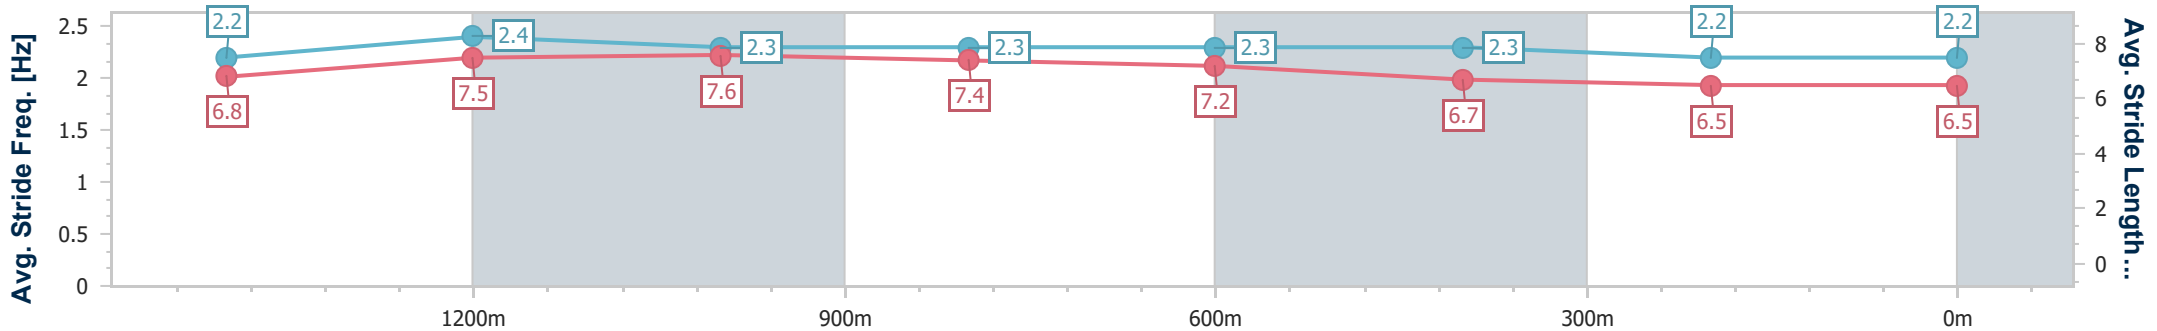

Toowoomba QLD Professional
 Race 5: SHEPPARD EARTHMOVING Maiden Handicap - 1625m
 08 July 2023 - 19:32
 Track Rating: Good 4 , Weather: Fine, Rail Position: +3m Entire

Section	Overall	1400m	1200m	1000m	800m	600m	400m	200m
Section Times	1:41.71 [3] (0:15.39)	1:26.32 [7] (0:11.01)	1:15.31 [7] (0:11.44)	1:03.87 [7] (0:12.09)	0:51.78 [6] (0:12.27)	0:39.51 [6] (0:12.73)	0:26.78 [4] (0:13.17)	0:13.61 [4] (0:13.61)
Average Speed [km/h]	52.7	65.3	63.0	59.3	58.8	57.1	55.0	52.7
Top Speed [km/h]	66.7	66.7	64.8	60.7	60.4	59.9	55.7	54.9
Avg. Dist. to Rail [m]	1.5	0.4	0.4	1.1	1.7	2.0	1.9	3.4
Avg. Stride Freq. [Hz]	2.2	2.4	2.4	2.3	2.3	1.9	2.2	2.3
Avg. Stride Length [m]	6.5	7.5	7.3	7.2	7.1	8.6	6.9	6.5

- [] Ranking at each section and finish
- .-.- No data available at this section
- NA No data available

Horse/Jockey Name	Viscount Sydney
Final Rank	4
Fastest Section Time (Section)	0:10.70 (1400m)
Top Speed [km/h] (Section)	66.7 (1200m)
Race State	Finished

Toowoomba QLD Professional
 Race 5: SHEPPARD EARTHMOVING Maiden Handicap - 1625m
 08 July 2023 - 19:32
 Track Rating: Good 4 , Weather: Fine, Rail Position: +3m Entire

Section	Overall	1400m	1200m	1000m	800m	600m	400m	200m					
Section Times	1:41.77 [4] (0:14.83)	1:26.94 [1] (0:10.70)	1:16.24 [1] (0:11.32)	1:04.92 [1] (0:12.05)	0:52.87 [1] (0:12.46)	0:40.41 [1] (0:12.94)	0:27.47 [1] (0:13.53)	0:13.94 [3] (0:13.94)					
Average Speed [km/h]	54.7	63.0	63.6	59.7	57.8	55.5	52.7	51.6					
Top Speed [km/h]	63.4	65.5	66.7	61.7	58.4	58.3	53.6	52.6					
Avg. Dist. to Rail [m]	2.9	0.4	0.2	0.4	0.3	0.9	2.3	2.5					
Avg. Stride Freq. [Hz]	2.2	2.4	2.3	2.3	2.3	2.3	2.2	2.2					
Avg. Stride Length [m]	6.8	7.5	7.6	7.4	7.2	6.7	6.5	6.5					