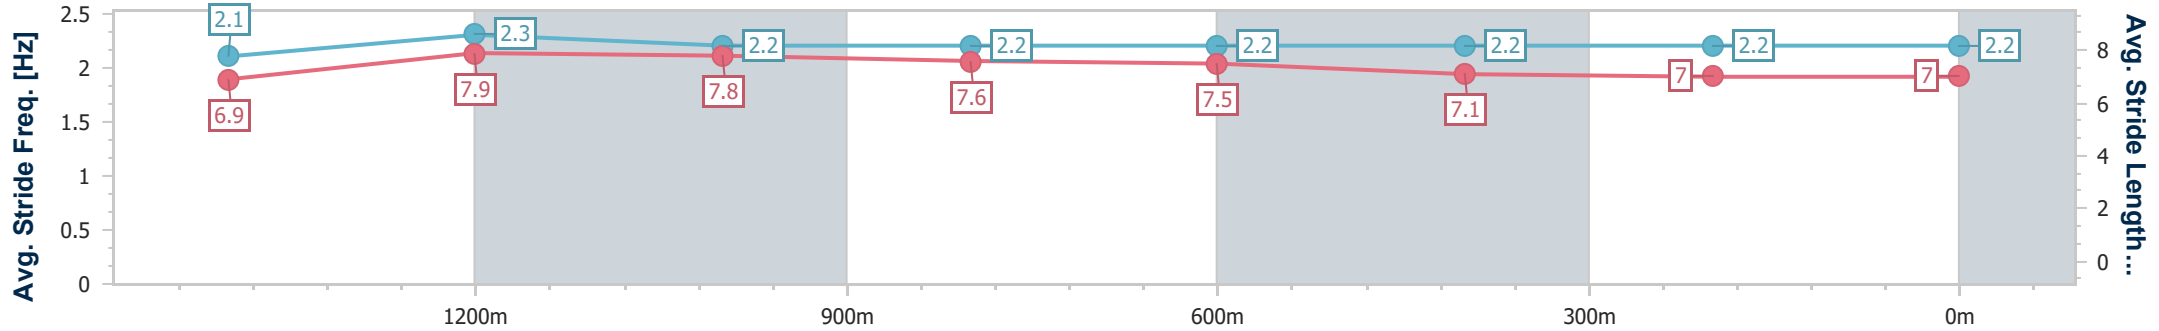

Section	Overall	1400m	1200m	1000m	800m	600m	400m	200m					
Section Times	1:41.14 [1] (0:15.24)	1:25.90 [6] (0:10.93)	1:14.97 [4] (0:11.45)	1:03.52 [5] (0:11.97)	0:51.55 [4] (0:12.19)	0:39.36 [3] (0:12.82)	0:26.54 [3] (0:13.22)	0:13.32 [2] (0:13.32)					
Average Speed [km/h]	53.6	67.4	63.1	60.5	59.4	56.6	54.5	53.9					
Top Speed [km/h]	69.7	69.9	66.3	62.5	62.5	58.8	55.2	55.3					
Avg. Dist. to Rail [m]	6.6	4.0	3.6	1.8	1.8	1.3	0.3	0.7					
Avg. Stride Freq. [Hz]	2.1	2.3	2.2	2.2	2.2	2.2	2.2	2.2					
Avg. Stride Length [m]	6.9	7.9	7.8	7.6	7.5	7.1	7.0	7.0					