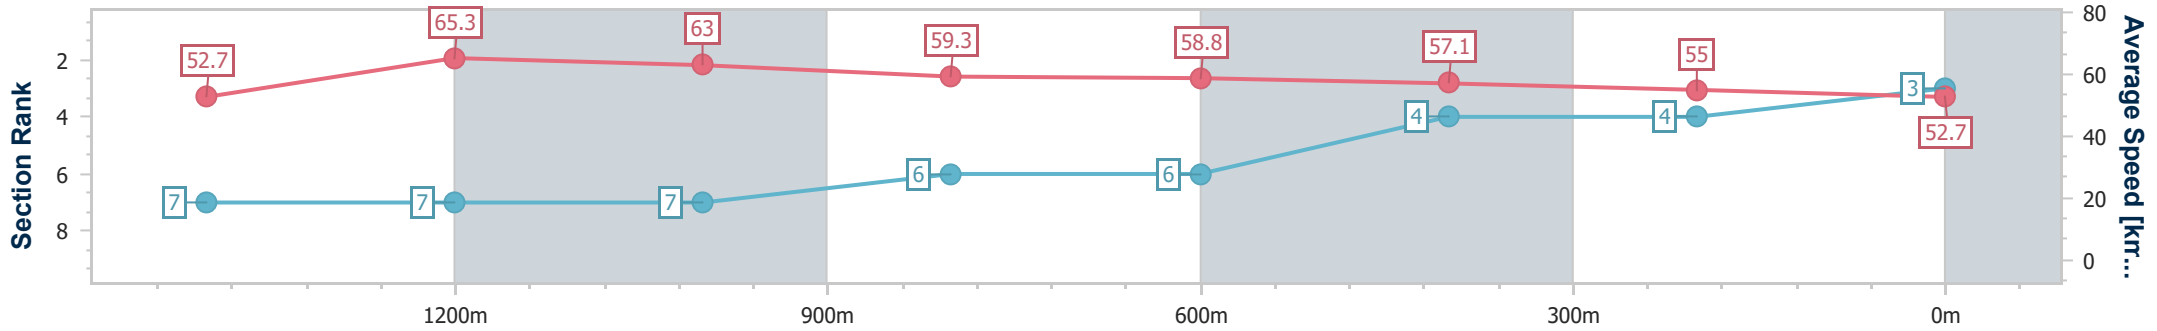

Horse/Jockey Name	Alpine Wizard
Final Rank	3
Fastest Section Time (Section)	0:11.01 (1400m)
Top Speed [km/h] (Section)	66.7 (Overall)
Race State	Finished

Toowoomba QLD Professional
Race 5: SHEPPARD EARTHMOVING Maiden Handicap - 1625m
08 July 2023 - 19:32
Track Rating: Good 4 , Weather: Fine, Rail Position: +3m Entire

Section	Overall	1400m	1200m	1000m	800m	600m	400m	200m
Section Times	1:41.71 [3] (0:15.39)	1:26.32 [7] (0:11.01)	1:15.31 [7] (0:11.44)	1:03.87 [7] (0:12.09)	0:51.78 [6] (0:12.27)	0:39.51 [6] (0:12.73)	0:26.78 [4] (0:13.17)	0:13.61 [4] (0:13.61)
Average Speed [km/h]	52.7	65.3	63.0	59.3	58.8	57.1	55.0	52.7
Top Speed [km/h]	66.7	66.7	64.8	60.7	60.4	59.9	55.7	54.9
Avg. Dist. to Rail [m]	1.5	0.4	0.4	1.1	1.7	2.0	1.9	3.4
Avg. Stride Freq. [Hz]	2.2	2.4	2.4	2.3	2.3	1.9	2.2	2.3
Avg. Stride Length [m]	6.5	7.5	7.3	7.2	7.1	8.6	6.9	6.5

- [ ] Ranking at each section and finish
- -.-.- No data available at this section
- NA No data available