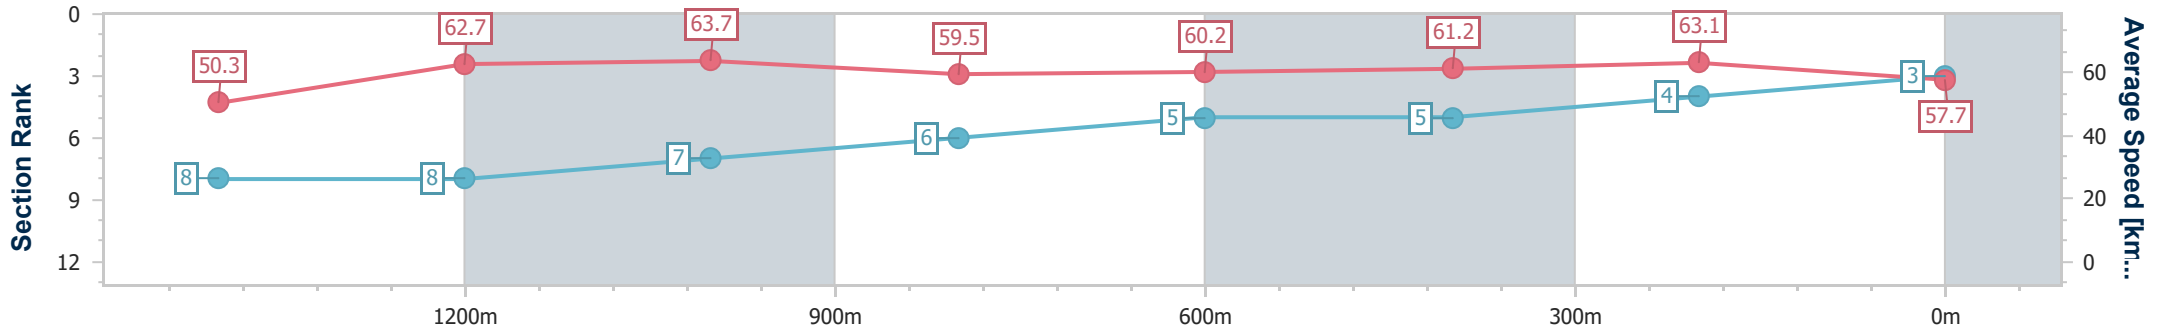

Horse/Jockey Name	Confusion
Final Rank	3
Fastest Section Time (Section)	0:11.31 (1200m)
Top Speed [km/h] (Section)	65.2 (1200m)
Race State	Finished

Doomben QLD Professional
Race 6: LADBROKES ODDS SURGE BENCHMARK 68
Handicap - 1630m
12 July 2023 - 15:32
Track Rating: Good 4, Weather: Overcast, Rail Position: +5m Entire Course

BRISBANE RACING CLUB

Section	Overall	1400m	1200m	1000m	800m	600m	400m	200m
Section Times	1:39.10 [3] (0:16.46)	1:22.64 [8] (0:11.49)	1:11.15 [8] (0:11.31)	0:59.84 [7] (0:12.10)	0:47.74 [6] (0:12.01)	0:35.73 [5] (0:11.81)	0:23.92 [5] (0:11.44)	0:12.48 [4] (0:12.48)
Average Speed [km/h]	50.3	62.7	63.7	59.5	60.2	61.2	63.1	57.7
Top Speed [km/h]	62.9	63.9	65.2	62.1	61.5	62.4	64.6	61.8
Avg. Dist. to Rail [m]	3.6	0.3	0.8	0.6	0.7	0.4	3.3	4.9
Avg. Stride Freq. [Hz]	2.2	2.4	2.4	2.3	2.3	2.3	2.4	2.3
Avg. Stride Length [m]	6.3	7.3	7.5	7.3	7.2	7.2	7.3	7.0

- [ ] Ranking at each section and finish
- -.-.- No data available at this section
- NA No data available