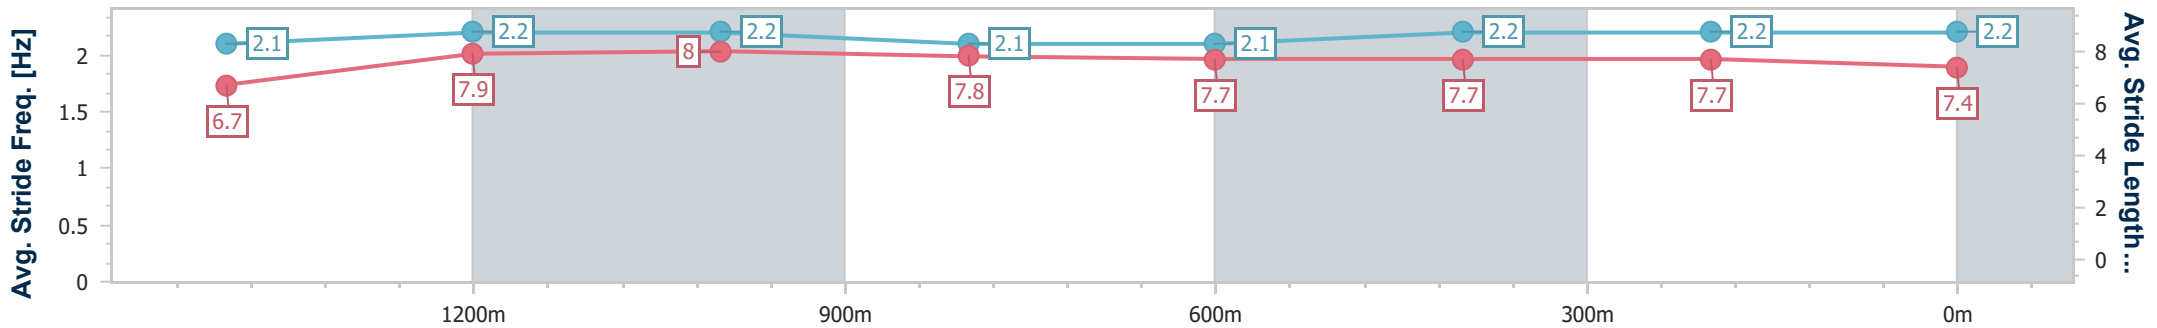

Horse/Jockey Name	Whitewater
Final Rank	2
Fastest Section Time (Section)	0:11.35 (1200m)
Top Speed [km/h] (Section)	65.0 (1200m)
Race State	Finished

Doomben QLD Professional
Race 6: LADBROKES ODDS SURGE BENCHMARK 68
Handicap - 1630m
12 July 2023 - 15:32
Track Rating: Good 4, Weather: Overcast, Rail Position: +5m Entire Course

BRISBANE RACING CLUB

Section	Overall	1400m	1200m	1000m	800m	600m	400m	200m
Section Times	1:38.90 [2] (0:16.15)	1:22.75 [5] (0:11.46)	1:11.29 [4] (0:11.35)	0:59.94 [4] (0:12.12)	0:47.82 [4] (0:12.10)	0:35.72 [4] (0:11.75)	0:23.97 [3] (0:11.57)	0:12.40 [2] (0:12.40)
Average Speed [km/h]	51.2	63.0	63.5	59.6	59.9	61.2	62.1	58.1
Top Speed [km/h]	63.1	63.8	65.0	61.7	60.8	61.8	63.4	61.7
Avg. Dist. to Rail [m]	1.0	0.9	2.3	1.9	1.3	0.6	1.4	2.2
Avg. Stride Freq. [Hz]	2.1	2.2	2.2	2.1	2.1	2.2	2.2	2.2
Avg. Stride Length [m]	6.7	7.9	8.0	7.8	7.7	7.7	7.7	7.4

- [ ] Ranking at each section and finish
- -.-.- No data available at this section
- NA No data available