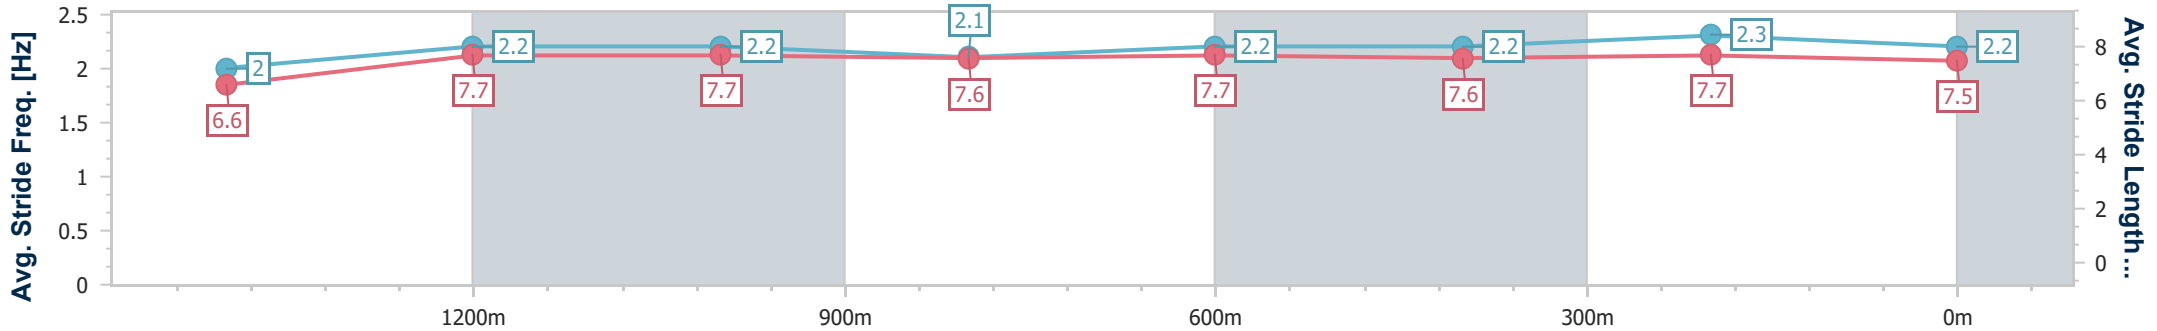

Horse/Jockey Name	Galifianakis
Final Rank	4
Fastest Section Time (Section)	0:11.40 (400m)
Top Speed [km/h] (Section)	64.8 (400m)
Race State	Finished

Doomben QLD Professional
Race 6: LADBROKES ODDS SURGE BENCHMARK 68
Handicap - 1630m
12 July 2023 - 15:32
Track Rating: Good 4, Weather: Overcast, Rail Position: +5m Entire Course

BRISBANE RACING CLUB

Section	Overall	1400m	1200m	1000m	800m	600m	400m	200m
Section Times	1:39.11 [4] (0:16.92)	1:22.19 [11] (0:11.56)	1:10.63 [11] (0:11.45)	0:59.18 [11] (0:12.08)	0:47.10 [11] (0:11.86)	0:35.24 [11] (0:11.81)	0:23.43 [10] (0:11.40)	0:12.03 [8] (0:12.03)
Average Speed [km/h]	48.9	61.9	62.9	59.8	60.9	61.2	63.4	59.9
Top Speed [km/h]	62.2	63.7	63.9	63.4	62.4	62.8	64.8	64.2
Avg. Dist. to Rail [m]	2.8	1.1	0.2	1.1	0.7	0.6	2.9	6.4
Avg. Stride Freq. [Hz]	2.0	2.2	2.2	2.1	2.2	2.2	2.3	2.2
Avg. Stride Length [m]	6.6	7.7	7.7	7.6	7.7	7.6	7.7	7.5

- [ ] Ranking at each section and finish
- -.-.- No data available at this section
- NA No data available