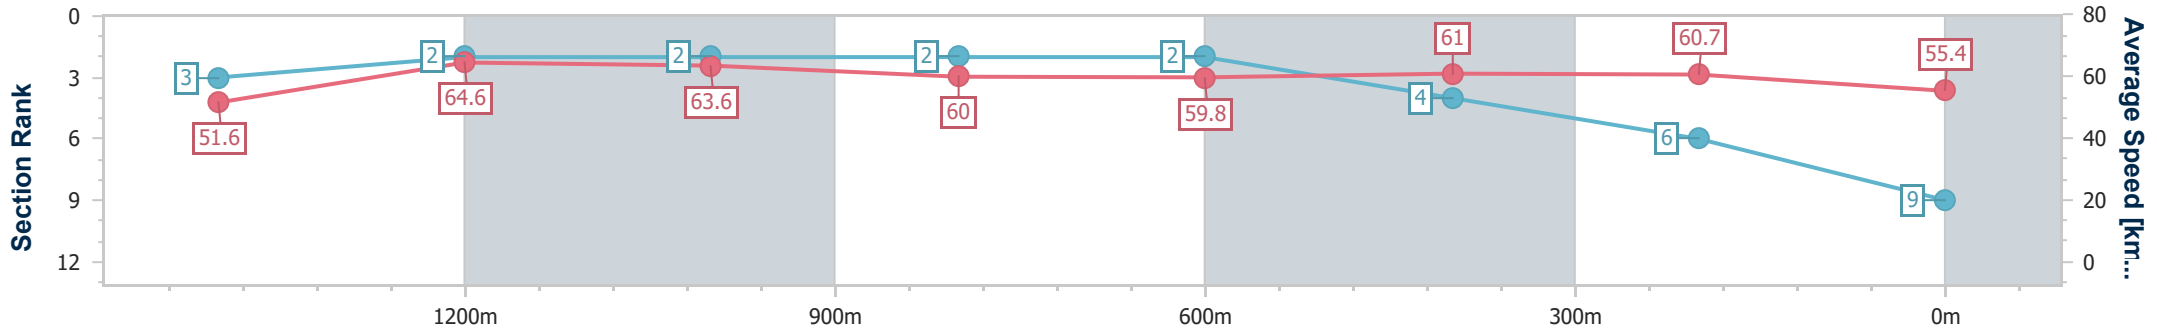

Horse/Jockey Name	Spirit Of Beans
Final Rank	9
Fastest Section Time (Section)	0:11.29 (1400m)
Top Speed [km/h] (Section)	65.9 (1400m)
Race State	Finished

Doomben QLD Professional
Race 6: LADBROKES ODDS SURGE BENCHMARK 68
Handicap - 1630m
12 July 2023 - 15:32
Track Rating: Good 4, Weather: Overcast, Rail Position: +5m Entire Course

BRISBANE RACING CLUB

Section	Overall	1400m	1200m	1000m	800m	600m	400m	200m						
Section Times	1:39.85 [9] (0:16.07)	1:23.78 [3] (0:11.29)	1:12.49 [2] (0:11.35)	1:01.14 [2] (0:12.04)	0:49.10 [2] (0:12.24)	0:36.86 [2] (0:11.96)	0:24.90 [4] (0:11.91)	0:12.99 [6] (0:12.99)						
Average Speed [km/h]	51.6	64.6	63.6	60.0	59.8	61.0	60.7	55.4						
Top Speed [km/h]	64.8	65.9	64.7	62.6	60.4	61.7	62.1	58.3						
Avg. Dist. to Rail [m]	4.7	2.2	2.1	1.1	3.2	2.7	1.7	1.3						
Avg. Stride Freq. [Hz]	2.1	2.4	2.3	2.2	2.3	2.3	2.3	2.2						
Avg. Stride Length [m]	6.6	7.7	7.7	7.5	7.4	7.4	7.4	7.0						

- [ ] Ranking at each section and finish
- -.-.- No data available at this section
- NA No data available