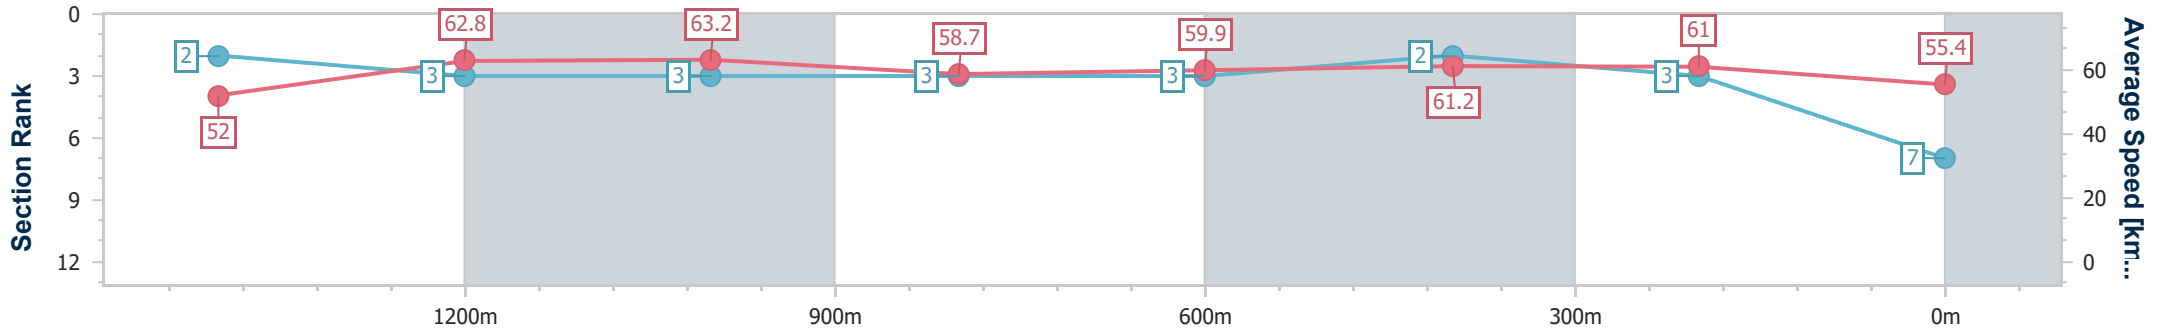

Horse/Jockey Name	Madame Du Gast
Final Rank	7
Fastest Section Time (Section)	0:11.39 (1200m)
Top Speed [km/h] (Section)	64.2 (1200m)
Race State	Finished

Doomben QLD Professional
Race 6: LADBROKES ODDS SURGE BENCHMARK 68
Handicap - 1630m
12 July 2023 - 15:32
Track Rating: Good 4, Weather: Overcast, Rail Position: +5m Entire Course

BRISBANE
RACING CLUB

Section	Overall	1400m	1200m	1000m	800m	600m	400m	200m
Section Times	1:39.54 [7] (0:15.87)	1:23.67 [2] (0:11.52)	1:12.15 [3] (0:11.39)	1:00.76 [3] (0:12.28)	0:48.48 [3] (0:12.02)	0:36.46 [3] (0:11.69)	0:24.77 [2] (0:11.76)	0:13.01 [3] (0:13.01)
Average Speed [km/h]	52.0	62.8	63.2	58.7	59.9	61.2	61.0	55.4
Top Speed [km/h]	62.3	63.5	64.2	61.0	61.1	61.9	61.7	59.7
Avg. Dist. to Rail [m]	0.9	1.0	0.7	0.4	0.2	0.9	0.6	0.3
Avg. Stride Freq. [Hz]	2.3	2.3	2.3	2.2	2.2	2.3	2.3	2.3
Avg. Stride Length [m]	6.2	7.1	7.2	7.1	7.2	7.2	7.2	6.7

- [ ] Ranking at each section and finish
- -.-.- No data available at this section
- NA No data available