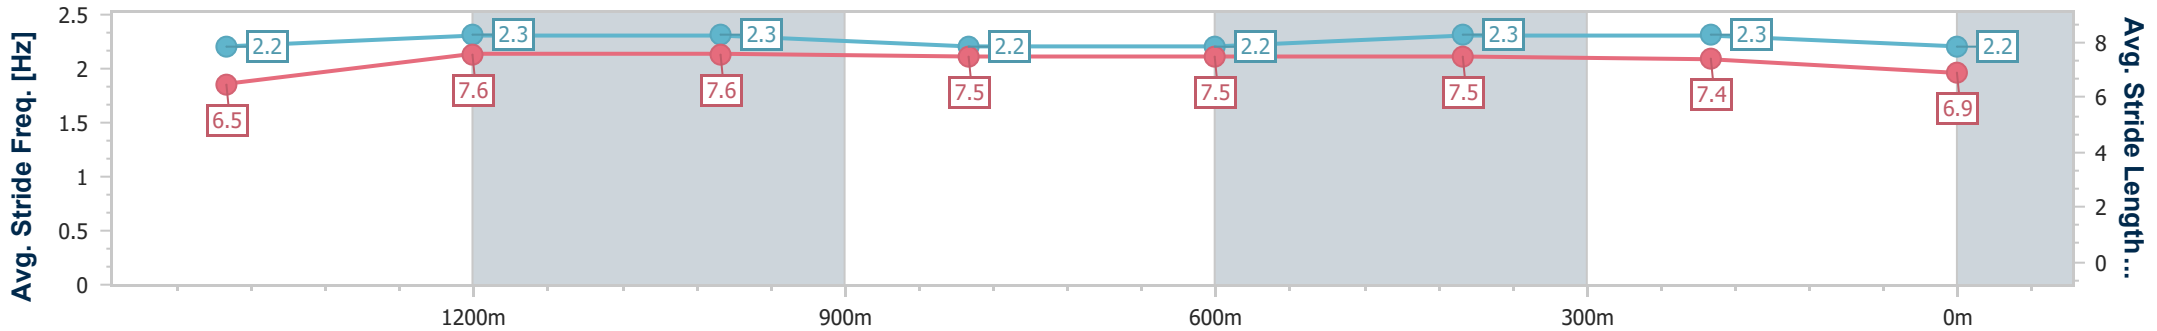

Horse/Jockey Name	Kermantic
Final Rank	5
Fastest Section Time (Section)	0:11.29 (1400m)
Top Speed [km/h] (Section)	64.6 (Overall)
Race State	Finished

Doomben QLD Professional
Race 6: LADBROKES ODDS SURGE BENCHMARK 68
Handicap - 1630m
12 July 2023 - 15:32
Track Rating: Good 4, Weather: Overcast, Rail Position: +5m Entire Course

BRISBANE RACING CLUB

Section	Overall	1400m	1200m	1000m	800m	600m	400m	200m
Section Times	1:39.14 [5] (0:15.59)	1:23.55 [1] (0:11.29)	1:12.26 [1] (0:11.60)	1:00.66 [1] (0:12.14)	0:48.52 [1] (0:12.13)	0:36.39 [1] (0:11.74)	0:24.65 [1] (0:11.78)	0:12.87 [1] (0:12.87)
Average Speed [km/h]	53.1	63.3	62.2	59.3	59.5	61.0	60.9	55.9
Top Speed [km/h]	64.6	63.9	64.3	60.6	60.7	61.5	61.9	59.0
Avg. Dist. to Rail [m]	1.3	0.9	0.1	0.2	0.5	0.8	1.0	1.2
Avg. Stride Freq. [Hz]	2.2	2.3	2.3	2.2	2.2	2.3	2.3	2.2
Avg. Stride Length [m]	6.5	7.6	7.6	7.5	7.5	7.5	7.4	6.9

- [ ] Ranking at each section and finish
- -.-.- No data available at this section
- NA No data available