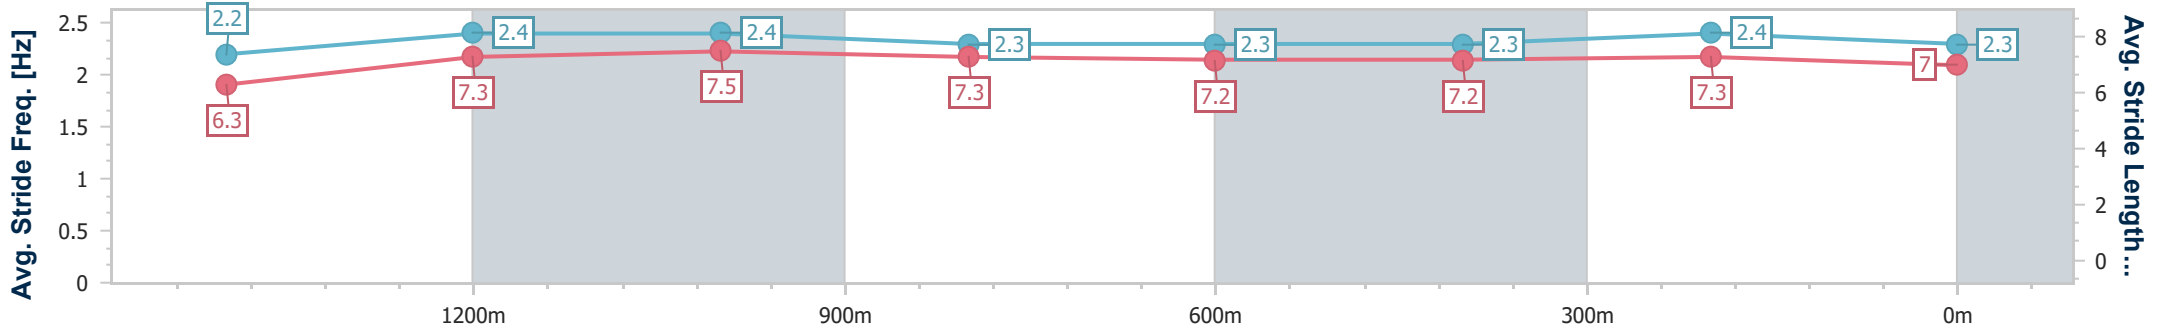

Horse/Jockey Name	Confusion
Final Rank	3
Fastest Section Time (Section)	0:11.31 (1200m)
Top Speed [km/h] (Section)	65.2 (1200m)
Race State	Finished

Doomben QLD Professional
Race 6: LADBROKES ODDS SURGE BENCHMARK 68
Handicap - 1630m
12 July 2023 - 15:32
Track Rating: Good 4, Weather: Overcast, Rail Position: +5m Entire Course

BRISBANE RACING CLUB

Section	Overall	1400m	1200m	1000m	800m	600m	400m	200m
Section Times	1:39.10 [3] (0:16.46)	1:22.64 [8] (0:11.49)	1:11.15 [8] (0:11.31)	0:59.84 [7] (0:12.10)	0:47.74 [6] (0:12.01)	0:35.73 [5] (0:11.81)	0:23.92 [5] (0:11.44)	0:12.48 [4] (0:12.48)
Average Speed [km/h]	50.3	62.7	63.7	59.5	60.2	61.2	63.1	57.7
Top Speed [km/h]	62.9	63.9	65.2	62.1	61.5	62.4	64.6	61.8
Avg. Dist. to Rail [m]	3.6	0.3	0.8	0.6	0.7	0.4	3.3	4.9
Avg. Stride Freq. [Hz]	2.2	2.4	2.4	2.3	2.3	2.3	2.4	2.3
Avg. Stride Length [m]	6.3	7.3	7.5	7.3	7.2	7.2	7.3	7.0

- [ ] Ranking at each section and finish
- -.-.- No data available at this section
- NA No data available