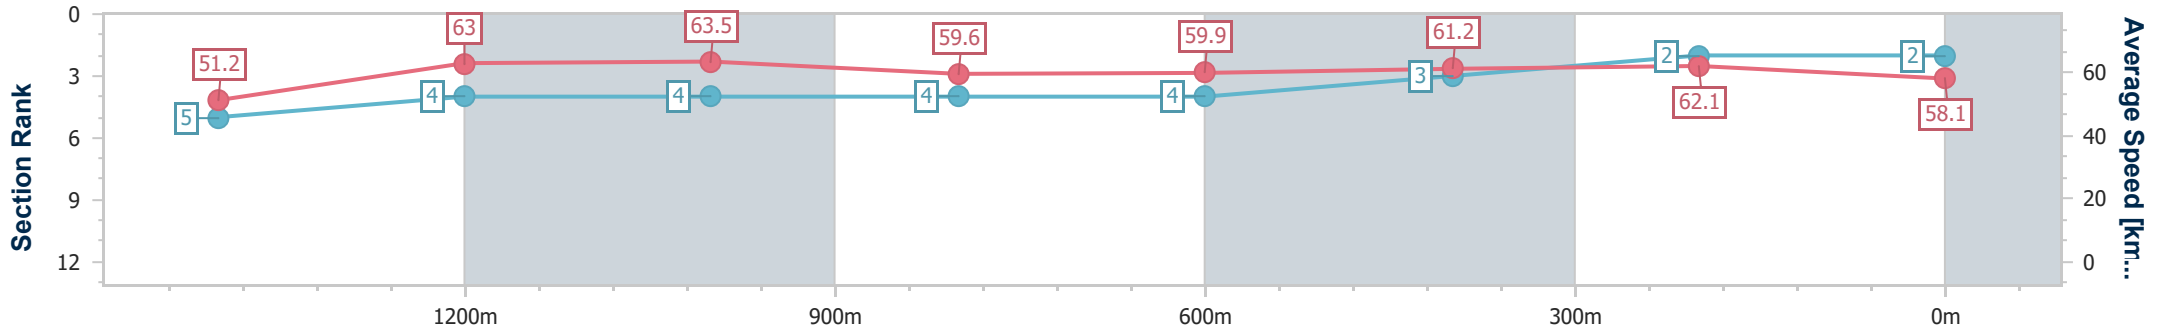

Horse/Jockey Name	Whitewater
Final Rank	2
Fastest Section Time (Section)	0:11.35 (1200m)
Top Speed [km/h] (Section)	65.0 (1200m)
Race State	Finished

Doomben QLD Professional
Race 6: LADBROKES ODDS SURGE BENCHMARK 68
Handicap - 1630m
12 July 2023 - 15:32
Track Rating: Good 4, Weather: Overcast, Rail Position: +5m Entire Course

BRISBANE RACING CLUB

Section	Overall	1400m	1200m	1000m	800m	600m	400m	200m
Section Times	1:38.90 [2] (0:16.15)	1:22.75 [5] (0:11.46)	1:11.29 [4] (0:11.35)	0:59.94 [4] (0:12.12)	0:47.82 [4] (0:12.10)	0:35.72 [4] (0:11.75)	0:23.97 [3] (0:11.57)	0:12.40 [2] (0:12.40)
Average Speed [km/h]	51.2	63.0	63.5	59.6	59.9	61.2	62.1	58.1
Top Speed [km/h]	63.1	63.8	65.0	61.7	60.8	61.8	63.4	61.7
Avg. Dist. to Rail [m]	1.0	0.9	2.3	1.9	1.3	0.6	1.4	2.2
Avg. Stride Freq. [Hz]	2.1	2.2	2.2	2.1	2.1	2.2	2.2	2.2
Avg. Stride Length [m]	6.7	7.9	8.0	7.8	7.7	7.7	7.7	7.4

- [ ] Ranking at each section and finish
- -.-.- No data available at this section
- NA No data available