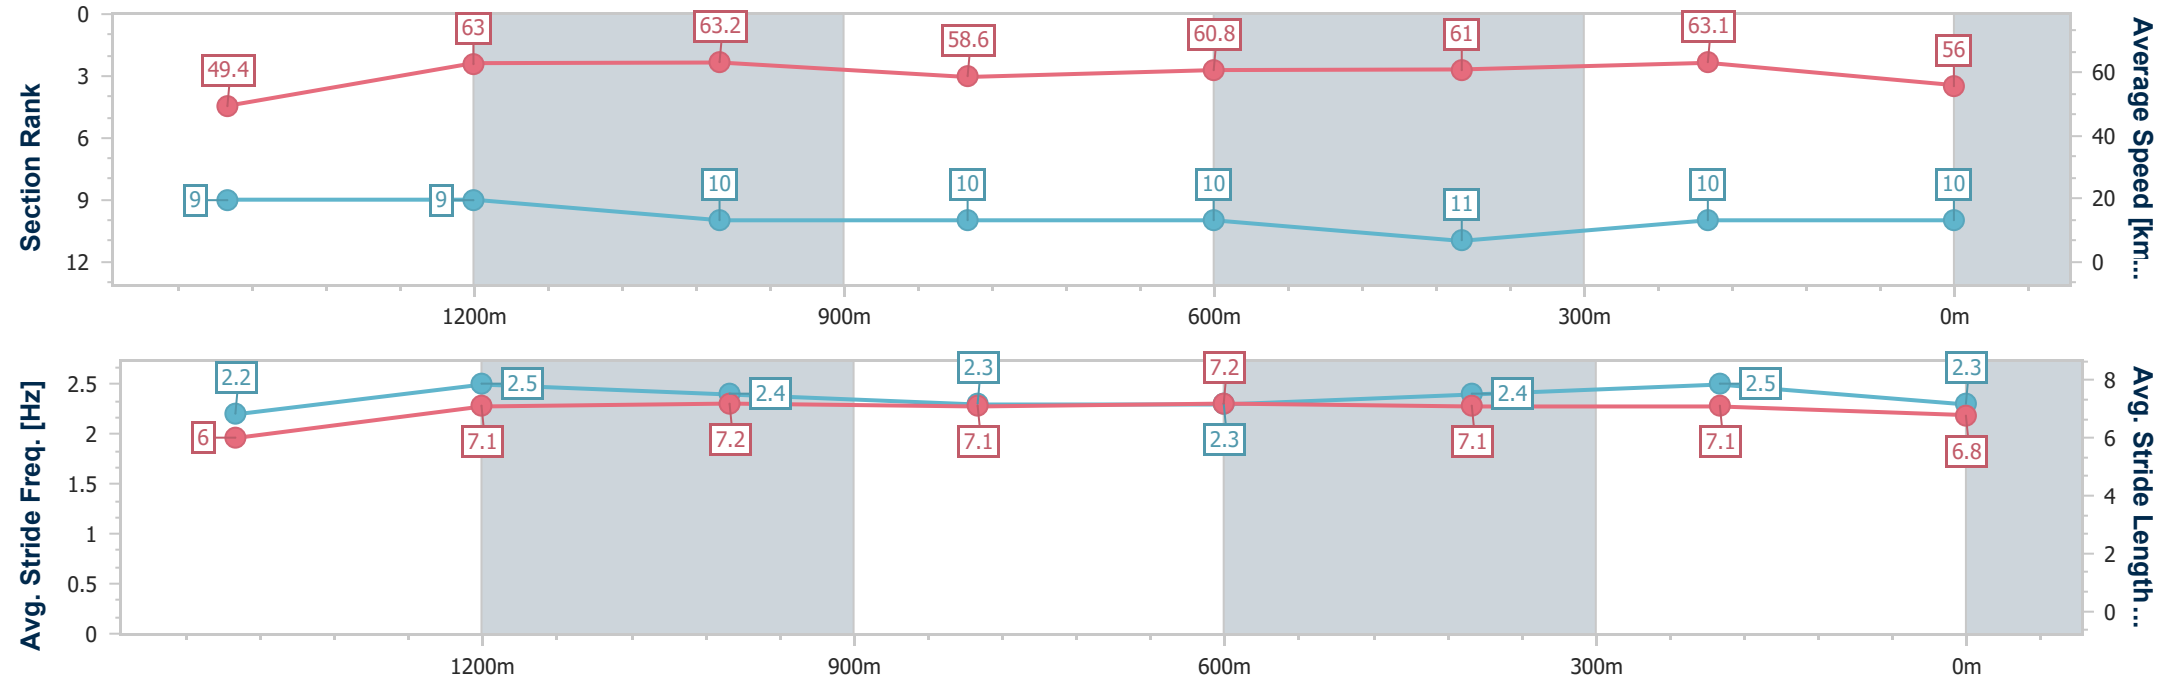

Horse/Jockey Name	Tavi L'amour
Final Rank	10
Fastest Section Time (Section)	0:11.37 (400m)
Top Speed [km/h] (Section)	64.8 (1200m)
Race State	Finished

Doomben QLD Professional
Race 6: LADBROKES ODDS SURGE BENCHMARK 68
Handicap - 1630m
12 July 2023 - 15:32
Track Rating: Good 4, Weather: Overcast, Rail Position: +5m Entire Course

BRISBANE RACING CLUB

Section	Overall	1400m	1200m	1000m	800m	600m	400m	200m
Section Times	1:39.99 [10] (0:16.70)	1:23.29 [9] (0:11.48)	1:11.81 [9] (0:11.39)	1:00.42 [10] (0:12.31)	0:48.11 [10] (0:11.95)	0:36.16 [10] (0:11.92)	0:24.24 [11] (0:11.37)	0:12.87 [10] (0:12.87)
Average Speed [km/h]	49.4	63.0	63.2	58.6	60.8	61.0	63.1	56.0
Top Speed [km/h]	64.2	64.4	64.8	61.0	63.3	63.1	64.1	60.9
Avg. Dist. to Rail [m]	2.1	1.0	1.9	0.9	2.0	1.9	0.9	2.4
Avg. Stride Freq. [Hz]	2.2	2.5	2.4	2.3	2.3	2.4	2.5	2.3
Avg. Stride Length [m]	6.0	7.1	7.2	7.1	7.2	7.1	7.1	6.8

- [ ] Ranking at each section and finish
- -.-.- No data available at this section
- NA No data available