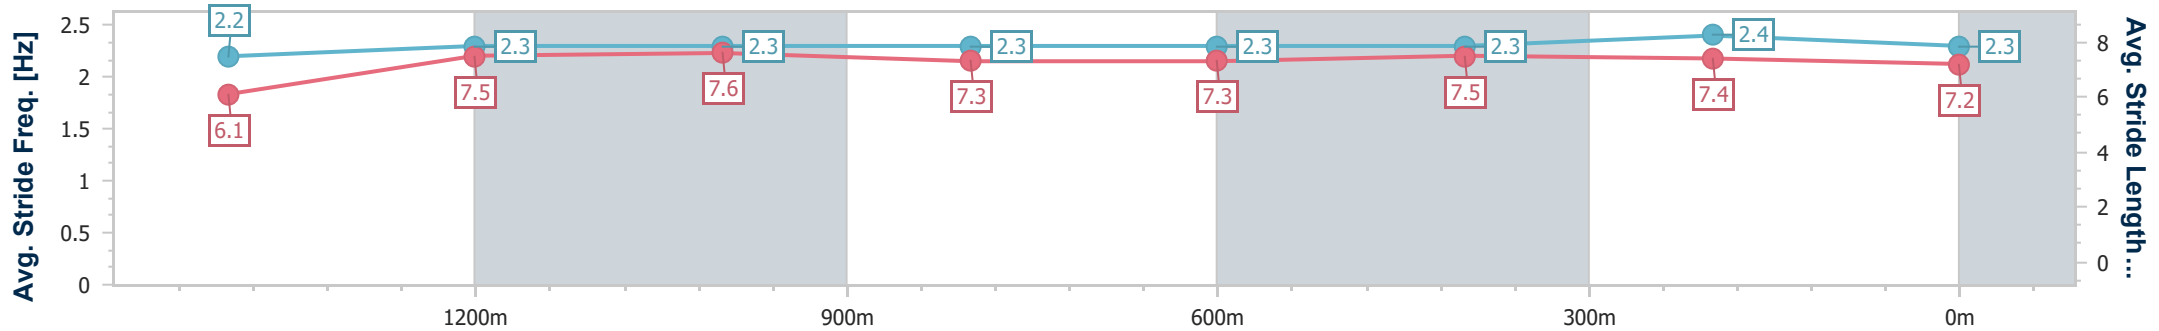

BRISBANE RACING CLUB

Section	Overall	1400m	1200m	1000m	800m	600m	400m	200m
Section Times	1:38.72 [1] (0:16.72)	1:22.00 [10] (0:11.52)	1:10.48 [10] (0:11.29)	0:59.19 [9] (0:12.15)	0:47.04 [8] (0:12.00)	0:35.04 [8] (0:11.74)	0:23.30 [7] (0:11.32)	0:11.98 [5] (0:11.98)
Average Speed [km/h]	49.5	62.4	63.8	59.6	60.4	61.1	63.4	60.0
Top Speed [km/h]	62.1	63.7	65.3	63.3	61.9	62.2	65.1	62.8
Avg. Dist. to Rail [m]	2.1	0.7	1.9	2.2	1.1	0.7	1.8	1.6
Avg. Stride Freq. [Hz]	2.2	2.3	2.3	2.3	2.3	2.3	2.4	2.3
Avg. Stride Length [m]	6.1	7.5	7.6	7.3	7.3	7.5	7.4	7.2