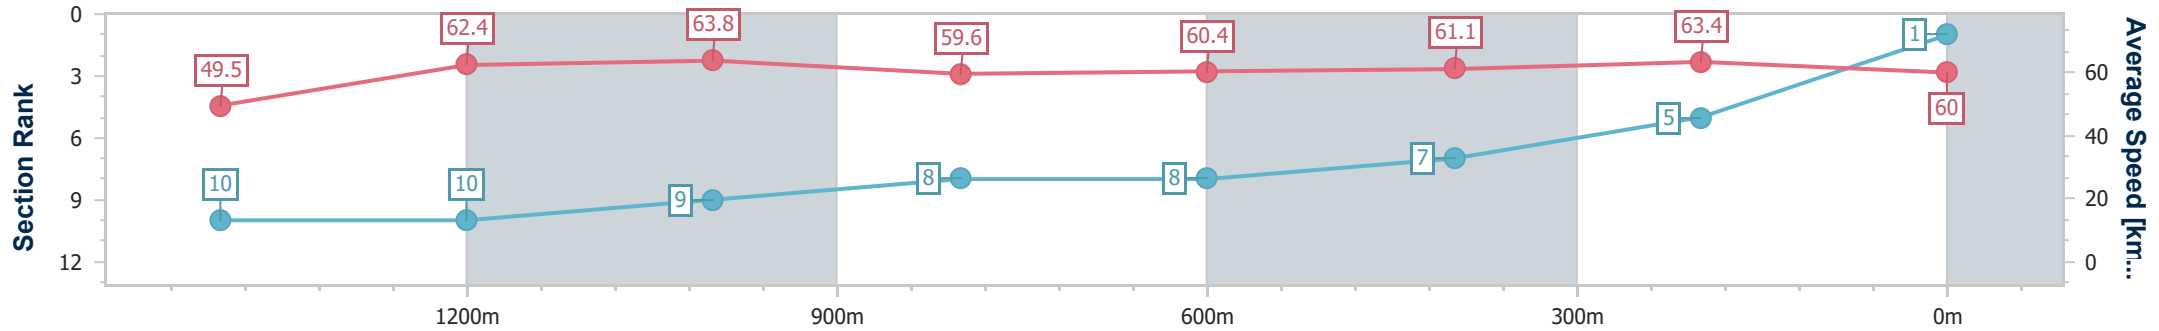

BRISBANE RACING CLUB

Section	Overall	1400m	1200m	1000m	800m	600m	400m	200m
Section Times	1:38.72 [1] (0:16.72)	1:22.00 [10] (0:11.52)	1:10.48 [10] (0:11.29)	0:59.19 [9] (0:12.15)	0:47.04 [8] (0:12.00)	0:35.04 [8] (0:11.74)	0:23.30 [7] (0:11.32)	0:11.98 [5] (0:11.98)
Average Speed [km/h]	49.5	62.4	63.8	59.6	60.4	61.1	63.4	60.0
Top Speed [km/h]	62.1	63.7	65.3	63.3	61.9	62.2	65.1	62.8
Avg. Dist. to Rail [m]	2.1	0.7	1.9	2.2	1.1	0.7	1.8	1.6
Avg. Stride Freq. [Hz]	2.2	2.3	2.3	2.3	2.3	2.3	2.4	2.3
Avg. Stride Length [m]	6.1	7.5	7.6	7.3	7.3	7.5	7.4	7.2