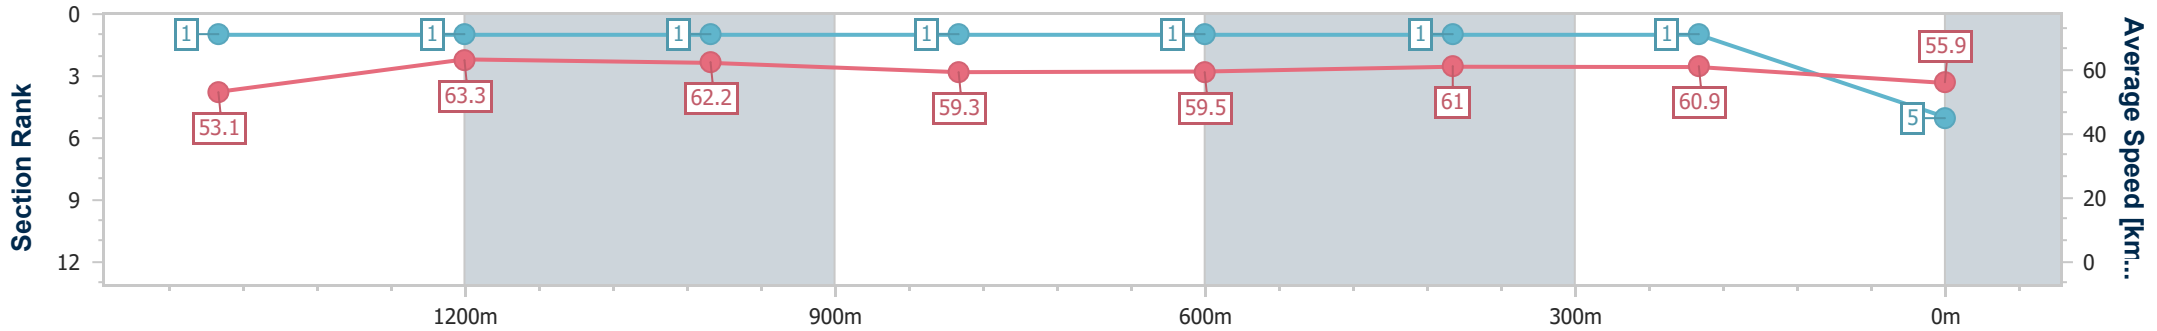

Horse/Jockey Name	Kermantic
Final Rank	5
Fastest Section Time (Section)	0:11.29 (1400m)
Top Speed [km/h] (Section)	64.6 (Overall)
Race State	Finished

Doomben QLD Professional
Race 6: LADBROKES ODDS SURGE BENCHMARK 68
Handicap - 1630m
12 July 2023 - 15:32
Track Rating: Good 4, Weather: Overcast, Rail Position: +5m Entire Course

BRISBANE RACING CLUB

Section	Overall	1400m	1200m	1000m	800m	600m	400m	200m
Section Times	1:39.14 [5] (0:15.59)	1:23.55 [1] (0:11.29)	1:12.26 [1] (0:11.60)	1:00.66 [1] (0:12.14)	0:48.52 [1] (0:12.13)	0:36.39 [1] (0:11.74)	0:24.65 [1] (0:11.78)	0:12.87 [1] (0:12.87)
Average Speed [km/h]	53.1	63.3	62.2	59.3	59.5	61.0	60.9	55.9
Top Speed [km/h]	64.6	63.9	64.3	60.6	60.7	61.5	61.9	59.0
Avg. Dist. to Rail [m]	1.3	0.9	0.1	0.2	0.5	0.8	1.0	1.2
Avg. Stride Freq. [Hz]	2.2	2.3	2.3	2.2	2.2	2.3	2.3	2.2
Avg. Stride Length [m]	6.5	7.6	7.6	7.5	7.5	7.5	7.4	6.9

- [ ] Ranking at each section and finish
- -.-.- No data available at this section
- NA No data available