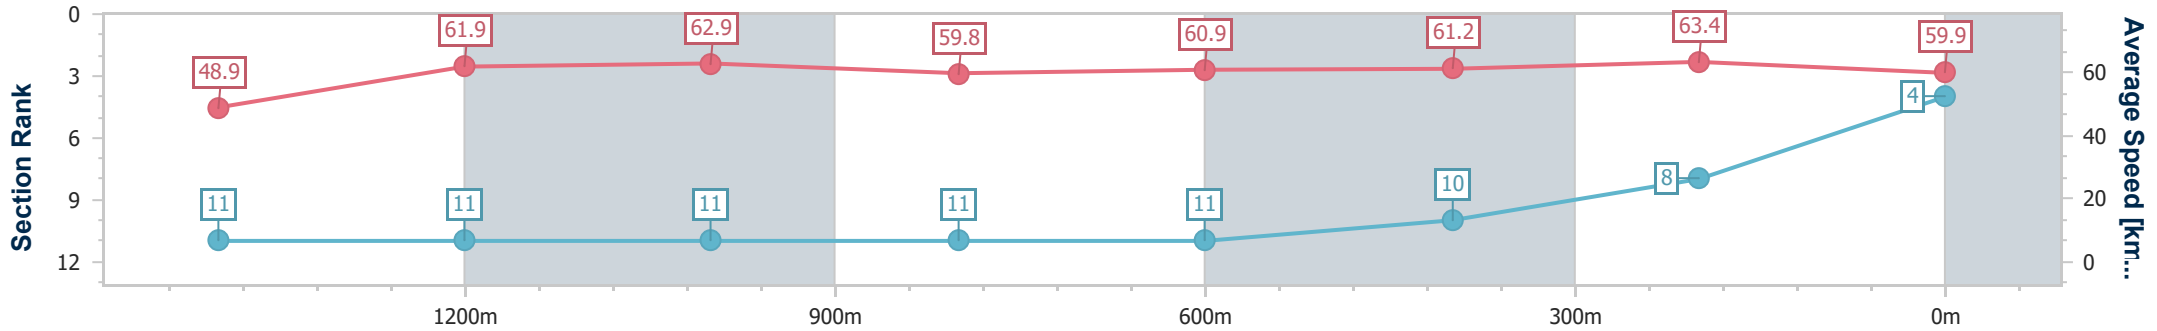

Horse/Jockey Name	Galifianakis
Final Rank	4
Fastest Section Time (Section)	0:11.40 (400m)
Top Speed [km/h] (Section)	64.8 (400m)
Race State	Finished

Doomben QLD Professional
Race 6: LADBROKES ODDS SURGE BENCHMARK 68
Handicap - 1630m
12 July 2023 - 15:32
Track Rating: Good 4, Weather: Overcast, Rail Position: +5m Entire Course

BRISBANE RACING CLUB

Section	Overall	1400m	1200m	1000m	800m	600m	400m	200m
Section Times	1:39.11 [4] (0:16.92)	1:22.19 [11] (0:11.56)	1:10.63 [11] (0:11.45)	0:59.18 [11] (0:12.08)	0:47.10 [11] (0:11.86)	0:35.24 [11] (0:11.81)	0:23.43 [10] (0:11.40)	0:12.03 [8] (0:12.03)
Average Speed [km/h]	48.9	61.9	62.9	59.8	60.9	61.2	63.4	59.9
Top Speed [km/h]	62.2	63.7	63.9	63.4	62.4	62.8	64.8	64.2
Avg. Dist. to Rail [m]	2.8	1.1	0.2	1.1	0.7	0.6	2.9	6.4
Avg. Stride Freq. [Hz]	2.0	2.2	2.2	2.1	2.2	2.2	2.3	2.2
Avg. Stride Length [m]	6.6	7.7	7.7	7.6	7.7	7.6	7.7	7.5

- [ ] Ranking at each section and finish
- -.-.- No data available at this section
- NA No data available