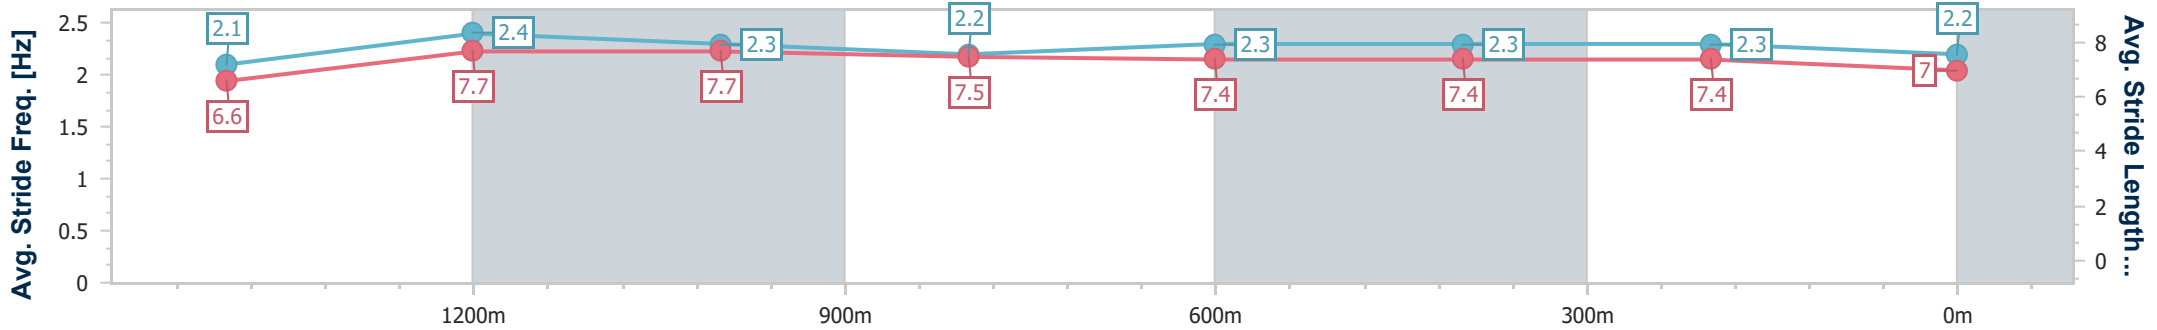

Horse/Jockey Name	Spirit Of Beans
Final Rank	9
Fastest Section Time (Section)	0:11.29 (1400m)
Top Speed [km/h] (Section)	65.9 (1400m)
Race State	Finished

Doomben QLD Professional
Race 6: LADBROKES ODDS SURGE BENCHMARK 68
Handicap - 1630m
12 July 2023 - 15:32
Track Rating: Good 4, Weather: Overcast, Rail Position: +5m Entire Course

BRISBANE RACING CLUB

Section	Overall	1400m	1200m	1000m	800m	600m	400m	200m						
Section Times	1:39.85 [9] (0:16.07)	1:23.78 [3] (0:11.29)	1:12.49 [2] (0:11.35)	1:01.14 [2] (0:12.04)	0:49.10 [2] (0:12.24)	0:36.86 [2] (0:11.96)	0:24.90 [4] (0:11.91)	0:12.99 [6] (0:12.99)						
Average Speed [km/h]	51.6	64.6	63.6	60.0	59.8	61.0	60.7	55.4						
Top Speed [km/h]	64.8	65.9	64.7	62.6	60.4	61.7	62.1	58.3						
Avg. Dist. to Rail [m]	4.7	2.2	2.1	1.1	3.2	2.7	1.7	1.3						
Avg. Stride Freq. [Hz]	2.1	2.4	2.3	2.2	2.3	2.3	2.3	2.2						
Avg. Stride Length [m]	6.6	7.7	7.7	7.5	7.4	7.4	7.4	7.0						

- [ ] Ranking at each section and finish
- -.-.- No data available at this section
- NA No data available