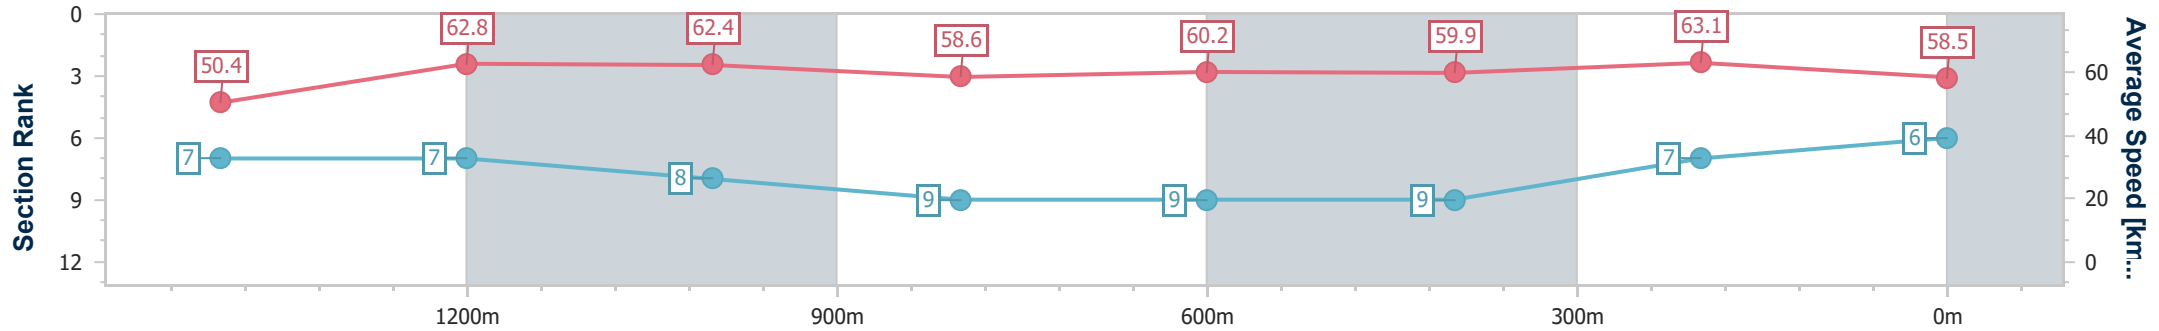

Horse/Jockey Name	Cairdeas
Final Rank	6
Fastest Section Time (Section)	0:11.38 (400m)
Top Speed [km/h] (Section)	65.2 (400m)
Race State	Finished

Doomben QLD Professional
Race 6: LADBROKES ODDS SURGE BENCHMARK 68
Handicap - 1630m
12 July 2023 - 15:32
Track Rating: Good 4, Weather: Overcast, Rail Position: +5m Entire Course

BRISBANE
RACING CLUB

Section	Overall	1400m	1200m	1000m	800m	600m	400m	200m
Section Times	1:39.36 [6] (0:16.41)	1:22.95 [7] (0:11.53)	1:11.42 [7] (0:11.54)	0:59.88 [8] (0:12.30)	0:47.58 [9] (0:11.94)	0:35.64 [9] (0:11.96)	0:23.68 [9] (0:11.38)	0:12.30 [7] (0:12.30)
Average Speed [km/h]	50.4	62.8	62.4	58.6	60.2	59.9	63.1	58.5
Top Speed [km/h]	62.6	63.5	64.2	60.5	61.6	60.9	65.2	62.0
Avg. Dist. to Rail [m]	1.1	0.9	1.3	0.5	0.2	0.8	0.8	1.0
Avg. Stride Freq. [Hz]	2.2	2.3	2.3	2.2	2.3	2.3	2.4	2.3
Avg. Stride Length [m]	6.2	7.4	7.5	7.3	7.3	7.3	7.3	7.1

- [ ] Ranking at each section and finish
- -.-.- No data available at this section
- NA No data available