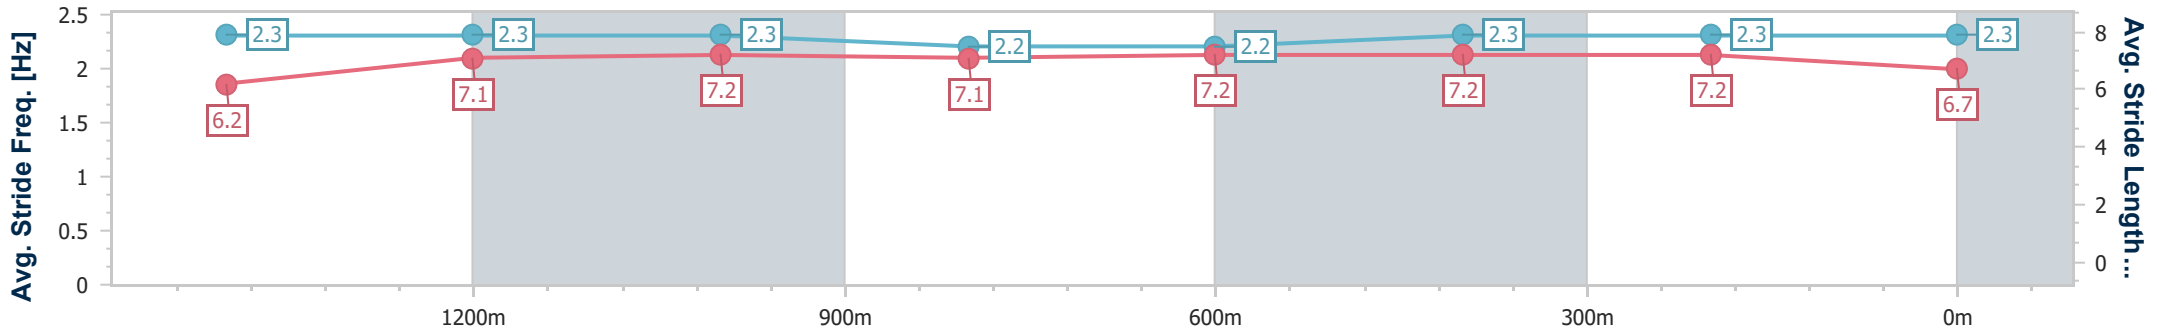

Horse/Jockey Name	Madame Du Gast
Final Rank	7
Fastest Section Time (Section)	0:11.39 (1200m)
Top Speed [km/h] (Section)	64.2 (1200m)
Race State	Finished

Doomben QLD Professional
Race 6: LADBROKES ODDS SURGE BENCHMARK 68
Handicap - 1630m
12 July 2023 - 15:32
Track Rating: Good 4, Weather: Overcast, Rail Position: +5m Entire Course

BRISBANE
RACING CLUB

Section	Overall	1400m	1200m	1000m	800m	600m	400m	200m
Section Times	1:39.54 [7] (0:15.87)	1:23.67 [2] (0:11.52)	1:12.15 [3] (0:11.39)	1:00.76 [3] (0:12.28)	0:48.48 [3] (0:12.02)	0:36.46 [3] (0:11.69)	0:24.77 [2] (0:11.76)	0:13.01 [3] (0:13.01)
Average Speed [km/h]	52.0	62.8	63.2	58.7	59.9	61.2	61.0	55.4
Top Speed [km/h]	62.3	63.5	64.2	61.0	61.1	61.9	61.7	59.7
Avg. Dist. to Rail [m]	0.9	1.0	0.7	0.4	0.2	0.9	0.6	0.3
Avg. Stride Freq. [Hz]	2.3	2.3	2.3	2.2	2.2	2.3	2.3	2.3
Avg. Stride Length [m]	6.2	7.1	7.2	7.1	7.2	7.2	7.2	6.7

- [ ] Ranking at each section and finish
- -.-.- No data available at this section
- NA No data available