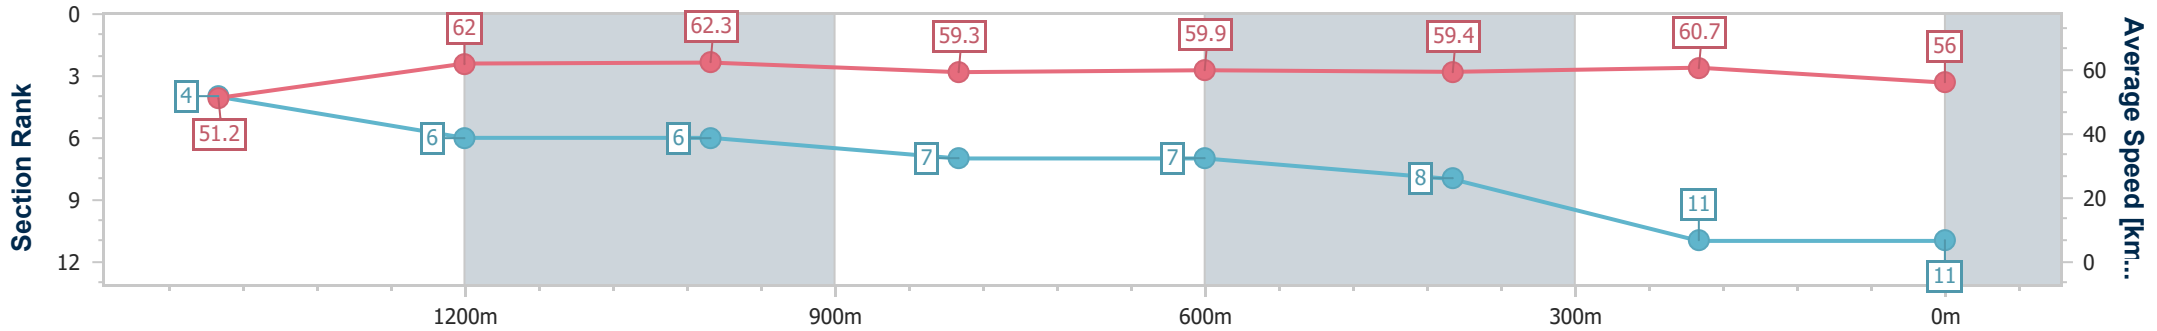

Horse/Jockey Name	Dream Song
Final Rank	11
Fastest Section Time (Section)	0:11.53 (1400m)
Top Speed [km/h] (Section)	63.9 (1200m)
Race State	Finished

Doomben QLD Professional
Race 6: LADBROKES ODDS SURGE BENCHMARK 68
Handicap - 1630m
12 July 2023 - 15:32
Track Rating: Good 4, Weather: Overcast, Rail Position: +5m Entire Course

BRISBANE
RACING CLUB

Section	Overall	1400m	1200m	1000m	800m	600m	400m	200m
Section Times	1:40.14 [11] (0:16.12)	1:24.02 [4] (0:11.53)	1:12.49 [6] (0:11.56)	1:00.93 [6] (0:12.17)	0:48.76 [7] (0:12.01)	0:36.75 [7] (0:12.05)	0:24.70 [8] (0:11.85)	0:12.85 [11] (0:12.85)
Average Speed [km/h]	51.2	62.0	62.3	59.3	59.9	59.4	60.7	56.0
Top Speed [km/h]	63.2	63.1	63.9	61.2	61.0	60.9	63.0	60.0
Avg. Dist. to Rail [m]	1.4	1.1	0.2	0.3	0.2	0.9	0.5	0.3
Avg. Stride Freq. [Hz]	2.3	2.4	2.4	2.4	2.4	2.4	2.4	2.3
Avg. Stride Length [m]	6.0	7.1	7.2	7.0	7.0	6.9	6.8	6.7

- [ ] Ranking at each section and finish
- -.-.- No data available at this section
- NA No data available