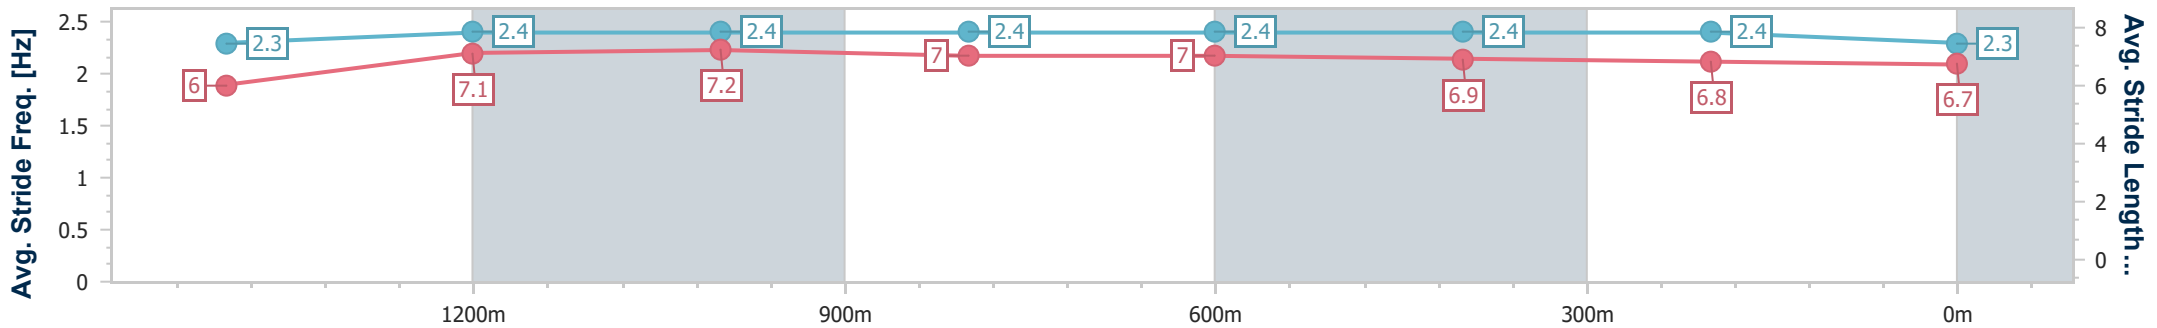

Horse/Jockey Name	Dream Song
Final Rank	11
Fastest Section Time (Section)	0:11.53 (1400m)
Top Speed [km/h] (Section)	63.9 (1200m)
Race State	Finished

Doomben QLD Professional
Race 6: LADBROKES ODDS SURGE BENCHMARK 68
Handicap - 1630m
12 July 2023 - 15:32
Track Rating: Good 4, Weather: Overcast, Rail Position: +5m Entire Course

BRISBANE
RACING CLUB

Section	Overall	1400m	1200m	1000m	800m	600m	400m	200m
Section Times	1:40.14 [11] (0:16.12)	1:24.02 [4] (0:11.53)	1:12.49 [6] (0:11.56)	1:00.93 [6] (0:12.17)	0:48.76 [7] (0:12.01)	0:36.75 [7] (0:12.05)	0:24.70 [8] (0:11.85)	0:12.85 [11] (0:12.85)
Average Speed [km/h]	51.2	62.0	62.3	59.3	59.9	59.4	60.7	56.0
Top Speed [km/h]	63.2	63.1	63.9	61.2	61.0	60.9	63.0	60.0
Avg. Dist. to Rail [m]	1.4	1.1	0.2	0.3	0.2	0.9	0.5	0.3
Avg. Stride Freq. [Hz]	2.3	2.4	2.4	2.4	2.4	2.4	2.4	2.3
Avg. Stride Length [m]	6.0	7.1	7.2	7.0	7.0	6.9	6.8	6.7

- [ ] Ranking at each section and finish
- -.-.- No data available at this section
- NA No data available