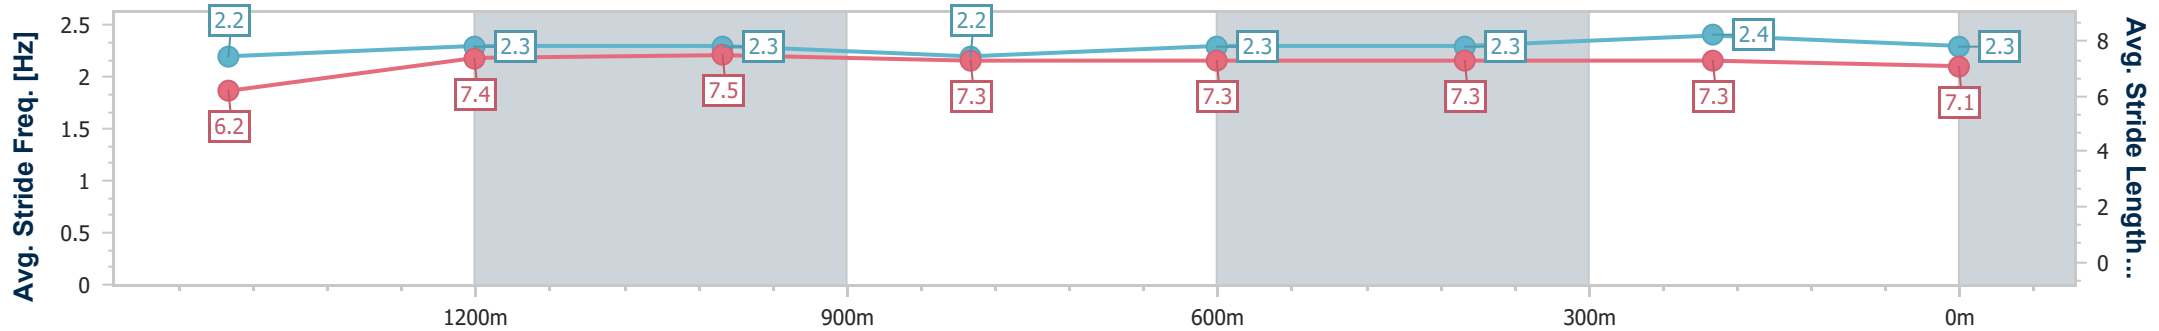

Horse/Jockey Name	Cairdeas
Final Rank	6
Fastest Section Time (Section)	0:11.38 (400m)
Top Speed [km/h] (Section)	65.2 (400m)
Race State	Finished

Doomben QLD Professional
Race 6: LADBROKES ODDS SURGE BENCHMARK 68
Handicap - 1630m
12 July 2023 - 15:32
Track Rating: Good 4, Weather: Overcast, Rail Position: +5m Entire Course

BRISBANE
RACING CLUB

Section	Overall	1400m	1200m	1000m	800m	600m	400m	200m
Section Times	1:39.36 [6] (0:16.41)	1:22.95 [7] (0:11.53)	1:11.42 [7] (0:11.54)	0:59.88 [8] (0:12.30)	0:47.58 [9] (0:11.94)	0:35.64 [9] (0:11.96)	0:23.68 [9] (0:11.38)	0:12.30 [7] (0:12.30)
Average Speed [km/h]	50.4	62.8	62.4	58.6	60.2	59.9	63.1	58.5
Top Speed [km/h]	62.6	63.5	64.2	60.5	61.6	60.9	65.2	62.0
Avg. Dist. to Rail [m]	1.1	0.9	1.3	0.5	0.2	0.8	0.8	1.0
Avg. Stride Freq. [Hz]	2.2	2.3	2.3	2.2	2.3	2.3	2.4	2.3
Avg. Stride Length [m]	6.2	7.4	7.5	7.3	7.3	7.3	7.3	7.1

- [ ] Ranking at each section and finish
- -.-.- No data available at this section
- NA No data available