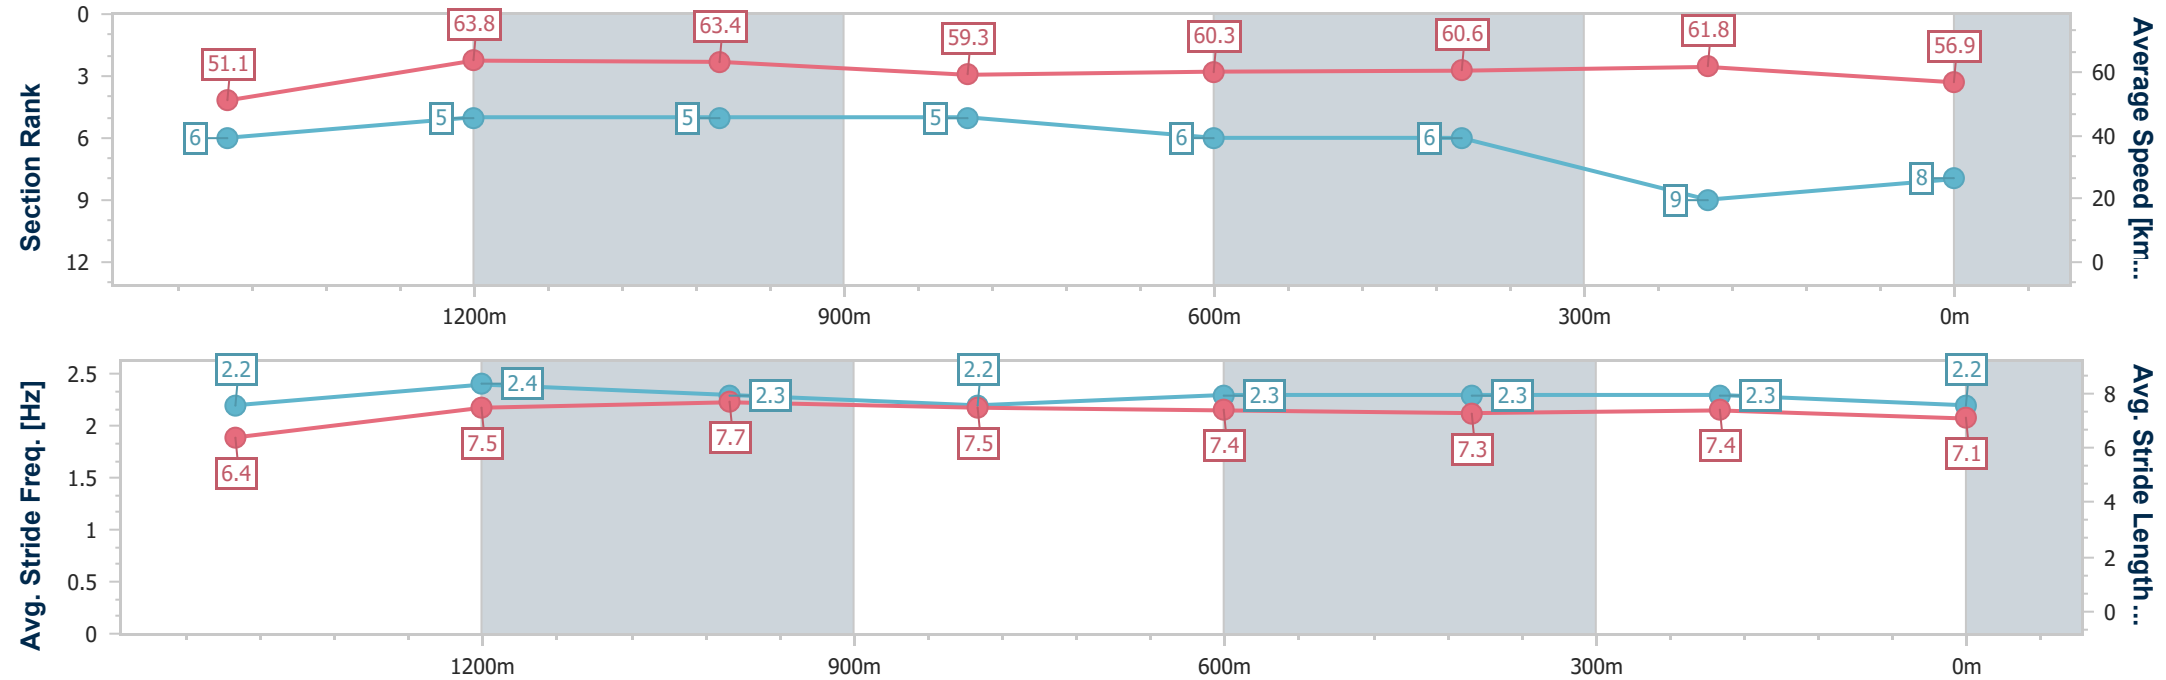

Horse/Jockey Name	Spurious
Final Rank	8
Fastest Section Time (Section)	0:11.37 (1200m)
Top Speed [km/h] (Section)	65.0 (1400m)
Race State	Finished

Doomben QLD Professional
Race 6: LADBROKES ODDS SURGE BENCHMARK 68
Handicap - 1630m
12 July 2023 - 15:32
Track Rating: Good 4, Weather: Overcast, Rail Position: +5m Entire Course

BRISBANE RACING CLUB

Section	Overall	1400m	1200m	1000m	800m	600m	400m	200m						
Section Times	1:39.75 [8] (0:16.22)	1:23.53 [6] (0:11.40)	1:12.13 [5] (0:11.37)	1:00.76 [5] (0:12.24)	0:48.52 [5] (0:12.14)	0:36.38 [6] (0:12.02)	0:24.36 [6] (0:11.71)	0:12.65 [9] (0:12.65)						
Average Speed [km/h]	51.1	63.8	63.4	59.3	60.3	60.6	61.8	56.9						
Top Speed [km/h]	62.1	65.0	64.5	62.0	61.4	61.5	62.7	61.0						
Avg. Dist. to Rail [m]	1.8	1.6	3.5	3.0	3.2	2.4	3.3	3.5						
Avg. Stride Freq. [Hz]	2.2	2.4	2.3	2.2	2.3	2.3	2.3	2.2						
Avg. Stride Length [m]	6.4	7.5	7.7	7.5	7.4	7.3	7.4	7.1						

- [ ] Ranking at each section and finish
- -.-.- No data available at this section
- NA No data available