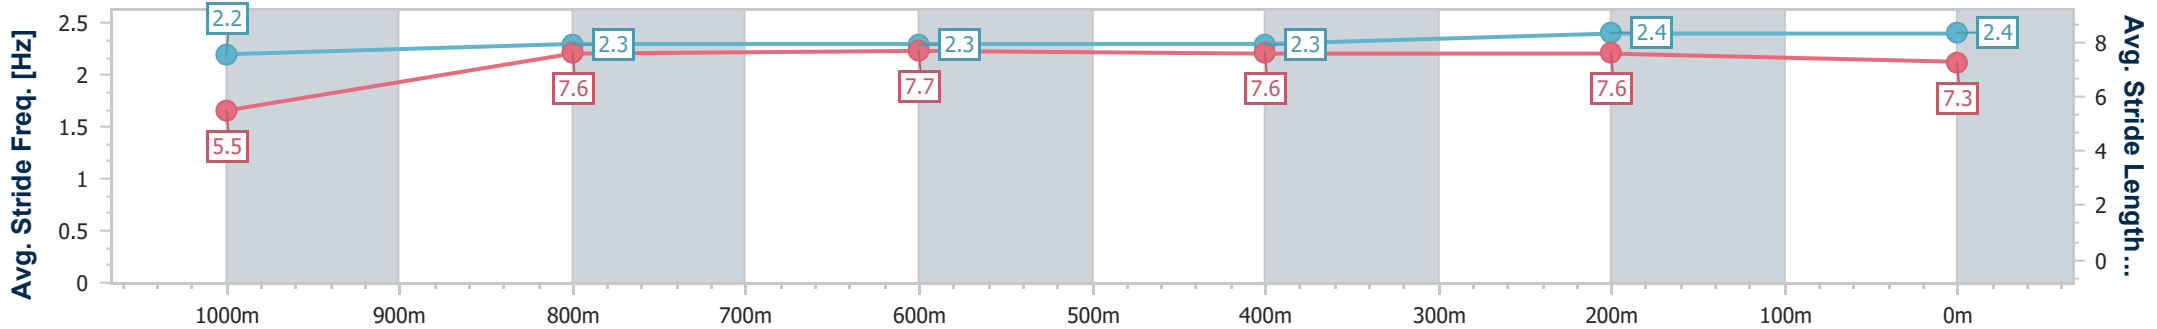

Horse/Jockey Name	Hard Reyva
Final Rank	4
Fastest Section Time (Section)	0:08.91 (Overall)
Top Speed [km/h] (Section)	67.3 (400m)
Race State	Finished

Doomben QLD Professional
Race 7: TEDDY BEARS PICNIC AT THE RACES BENCHMARK
68 Handicap - 1110m
12 July 2023 - 16:11
Track Rating: Good 4, Weather: Overcast, Rail Position: +5m Entire Course

BRISBANE
RACING CLUB

Section	Overall	1000m	800m	600m	400m	200m
Section Times	1:05.56 [4] (0:08.91)	0:56.65 [7] (0:11.30)	0:45.35 [8] (0:11.23)	0:34.12 [8] (0:11.49)	0:22.63 [9] (0:10.98)	0:11.65 [7] (0:11.65)
Average Speed [km/h]	44.4	64.0	64.5	63.4	66.0	61.7
Top Speed [km/h]	62.4	64.8	65.8	65.2	67.3	65.4
Avg. Dist. to Rail [m]	2.9	1.9	1.4	2.1	4.7	7.7
Avg. Stride Freq. [Hz]	2.2	2.3	2.3	2.3	2.4	2.4
Avg. Stride Length [m]	5.5	7.6	7.7	7.6	7.6	7.3

- [ ] Ranking at each section and finish
- -.-.- No data available at this section
- NA No data available