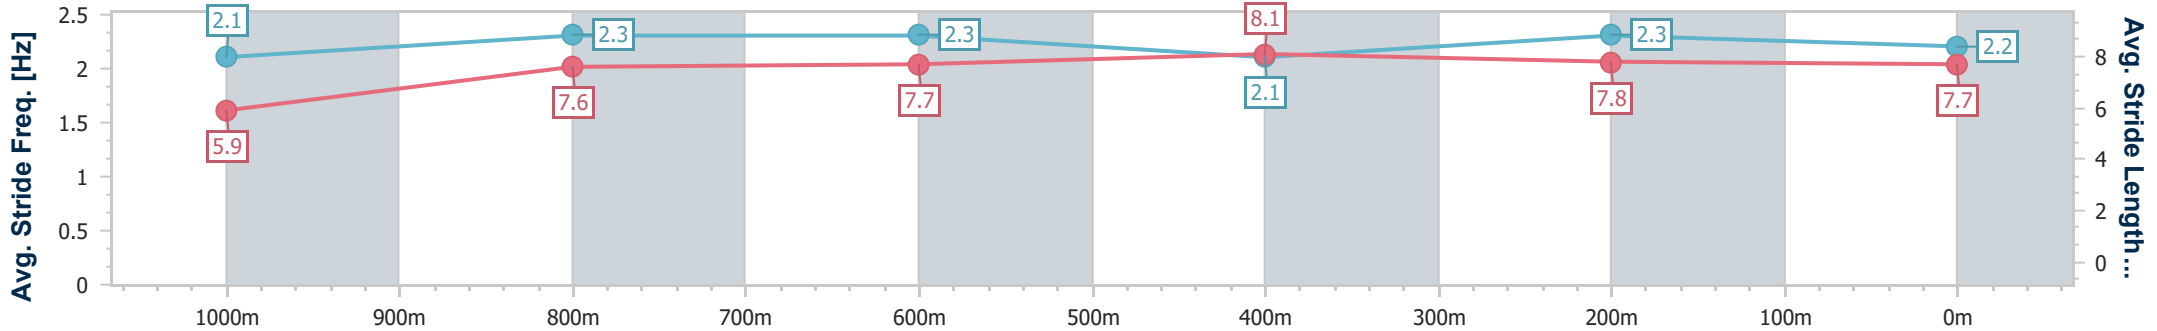

Horse/Jockey Name	Shadow Of Time
Final Rank	10
Fastest Section Time (Section)	0:08.79 (Overall)
Top Speed [km/h] (Section)	67.3 (1000m)
Race State	Finished

Doomben QLD Professional
Race 7: TEDDY BEARS PICNIC AT THE RACES BENCHMARK
68 Handicap - 1110m
12 July 2023 - 16:11
Track Rating: Good 4, Weather: Overcast, Rail Position: +5m Entire Course

BRISBANE
RACING CLUB

Section	Overall	1000m	800m	600m	400m	200m
Section Times	1:05.97 [10] (0:08.79)	0:57.18 [4] (0:11.21)	0:45.97 [5] (0:11.28)	0:34.69 [5] (0:11.55)	0:23.14 [8] (0:11.16)	0:11.98 [8] (0:11.98)
Average Speed [km/h]	45.1	64.6	64.2	62.9	64.7	60.2
Top Speed [km/h]	63.3	67.3	65.2	64.4	66.1	63.4
Avg. Dist. to Rail [m]	4.9	2.9	1.7	1.8	1.7	2.5
Avg. Stride Freq. [Hz]	2.1	2.3	2.3	2.1	2.3	2.2
Avg. Stride Length [m]	5.9	7.6	7.7	8.1	7.8	7.7

- [ ] Ranking at each section and finish
- -.-.- No data available at this section
- NA No data available