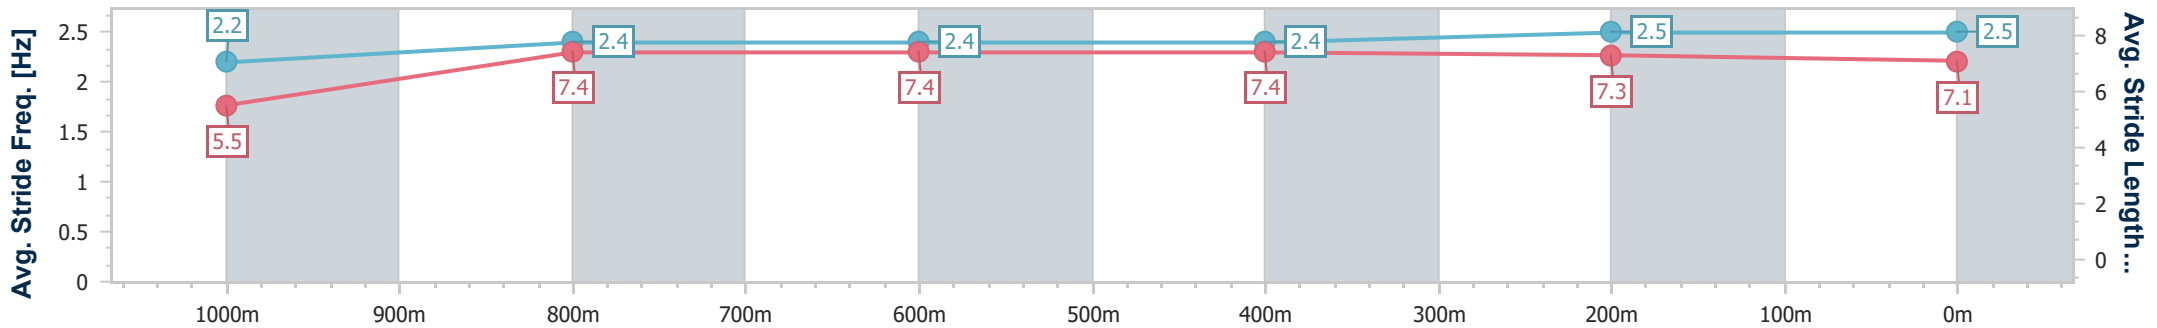

**BRISBANE**  
**RACING CLUB**

Section	Overall	1000m	800m	600m	400m	200m
Section Times	1:05.20 [1] (0:09.05)	0:56.15 [8] (0:11.12)	0:45.03 [7] (0:11.19)	0:33.84 [7] (0:11.43)	0:22.41 [7] (0:10.93)	0:11.48 [4] (0:11.48)
Average Speed [km/h]	43.7	65.1	65.2	64.1	66.3	62.7
Top Speed [km/h]	62.2	67.0	66.0	64.5	67.6	66.8
Avg. Dist. to Rail [m]	6.7	2.6	2.4	3.4	4.5	4.0
Avg. Stride Freq. [Hz]	2.2	2.4	2.4	2.4	2.5	2.5
Avg. Stride Length [m]	5.5	7.4	7.4	7.4	7.3	7.1