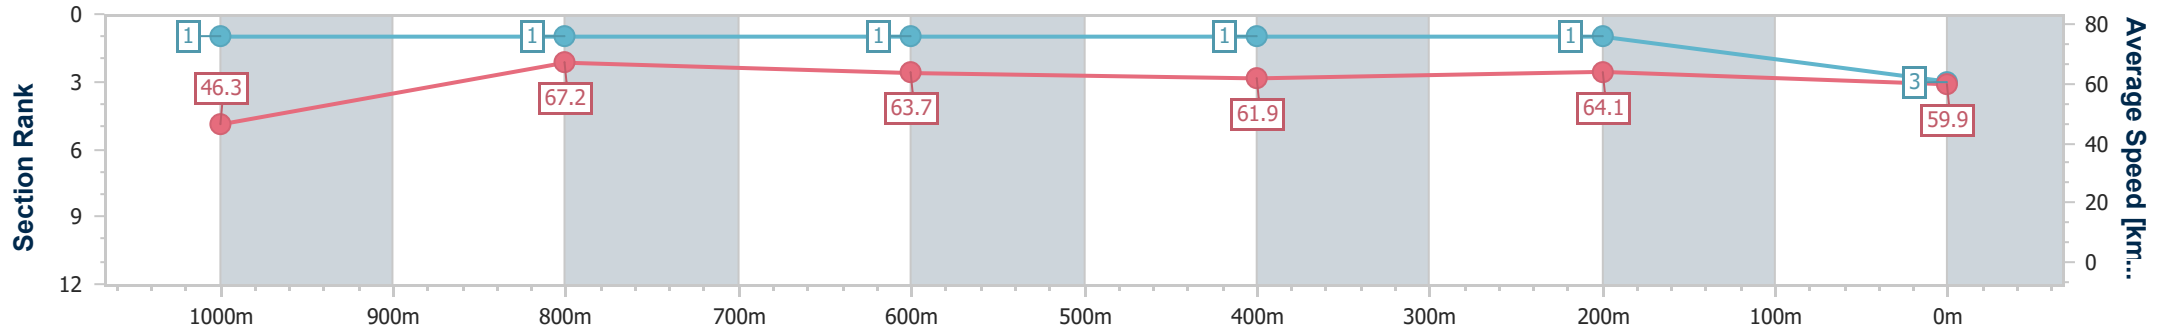

Horse/Jockey Name	Rose By Design
Final Rank	3
Fastest Section Time (Section)	0:08.55 (Overall)
Top Speed [km/h] (Section)	68.9 (1000m)
Race State	Finished

Doomben QLD Professional
Race 7: TEDDY BEARS PICNIC AT THE RACES BENCHMARK
68 Handicap - 1110m
12 July 2023 - 16:11
Track Rating: Good 4, Weather: Overcast, Rail Position: +5m Entire Course

BRISBANE
RACING CLUB

Section	Overall	1000m	800m	600m	400m	200m
Section Times	1:05.40 [3] (0:08.55)	0:56.85 [1] (0:10.73)	0:46.12 [1] (0:11.24)	0:34.88 [1] (0:11.63)	0:23.25 [1] (0:11.23)	0:12.02 [1] (0:12.02)
Average Speed [km/h]	46.3	67.2	63.7	61.9	64.1	59.9
Top Speed [km/h]	66.2	68.9	65.2	63.0	66.4	64.3
Avg. Dist. to Rail [m]	10.0	3.5	1.2	0.2	0.5	0.5
Avg. Stride Freq. [Hz]	2.2	2.5	2.4	2.3	2.4	2.3
Avg. Stride Length [m]	5.7	7.4	7.4	7.3	7.4	7.2

- [ ] Ranking at each section and finish
- -.-.- No data available at this section
- NA No data available