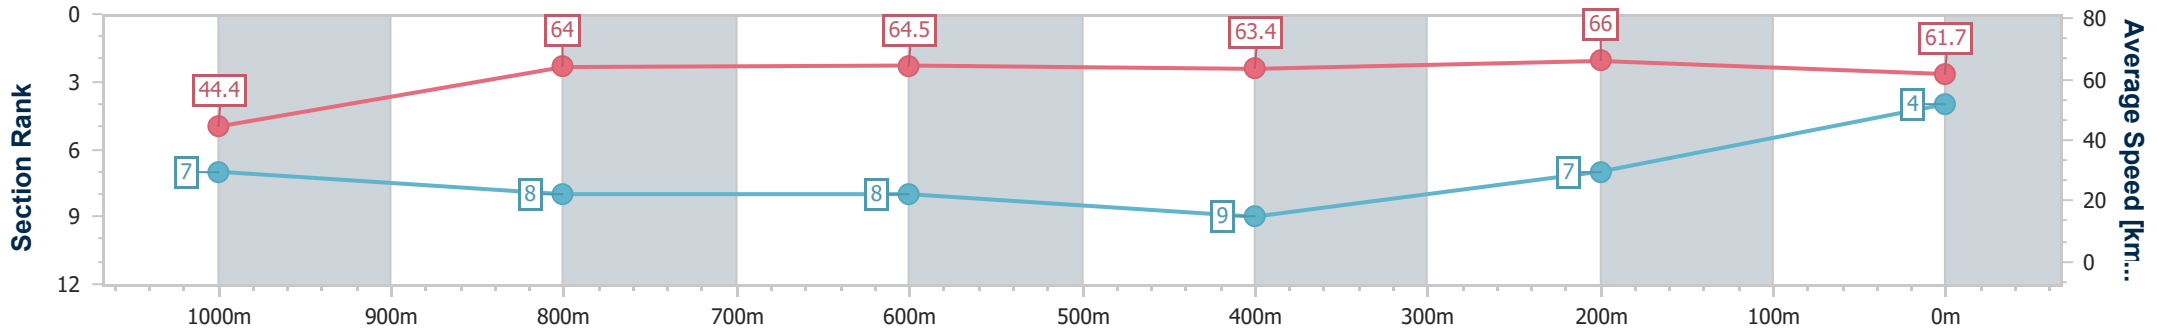

Horse/Jockey Name	Hard Reyva
Final Rank	4
Fastest Section Time (Section)	0:08.91 (Overall)
Top Speed [km/h] (Section)	67.3 (400m)
Race State	Finished

Doomben QLD Professional
Race 7: TEDDY BEARS PICNIC AT THE RACES BENCHMARK
68 Handicap - 1110m
12 July 2023 - 16:11
Track Rating: Good 4, Weather: Overcast, Rail Position: +5m Entire Course

BRISBANE
RACING CLUB

Section	Overall	1000m	800m	600m	400m	200m
Section Times	1:05.56 [4] (0:08.91)	0:56.65 [7] (0:11.30)	0:45.35 [8] (0:11.23)	0:34.12 [8] (0:11.49)	0:22.63 [9] (0:10.98)	0:11.65 [7] (0:11.65)
Average Speed [km/h]	44.4	64.0	64.5	63.4	66.0	61.7
Top Speed [km/h]	62.4	64.8	65.8	65.2	67.3	65.4
Avg. Dist. to Rail [m]	2.9	1.9	1.4	2.1	4.7	7.7
Avg. Stride Freq. [Hz]	2.2	2.3	2.3	2.3	2.4	2.4
Avg. Stride Length [m]	5.5	7.6	7.7	7.6	7.6	7.3

- [ ] Ranking at each section and finish
- -.-.- No data available at this section
- NA No data available