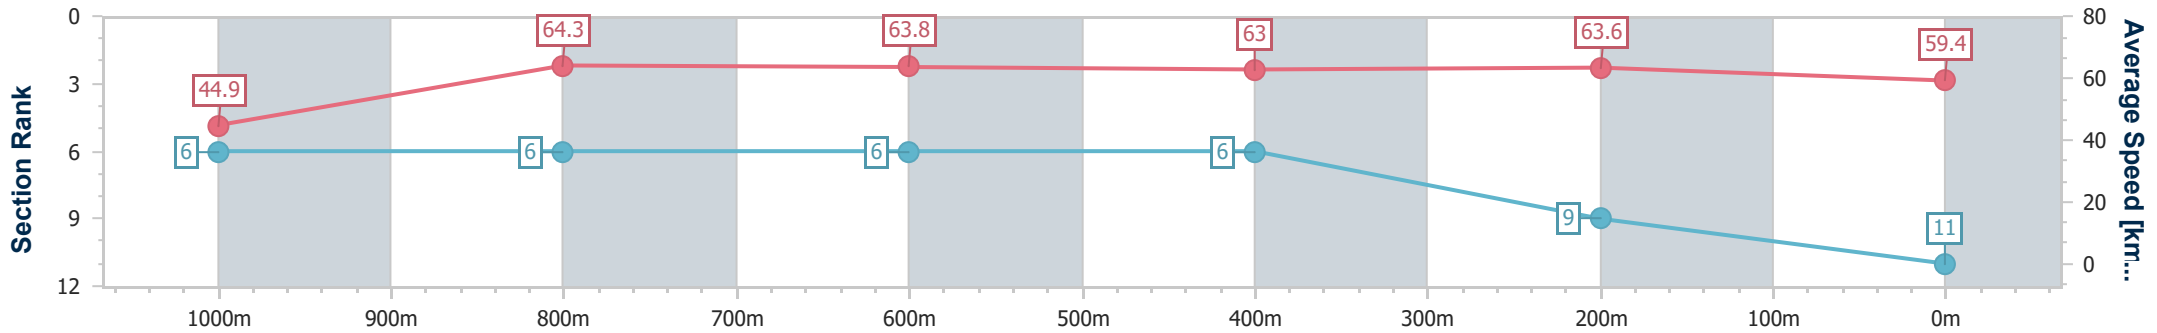

Horse/Jockey Name	Jamesonheart
Final Rank	11
Fastest Section Time (Section)	0:08.85 (Overall)
Top Speed [km/h] (Section)	65.7 (1000m)
Race State	Finished

Doomben QLD Professional
Race 7: TEDDY BEARS PICNIC AT THE RACES BENCHMARK
68 Handicap - 1110m
12 July 2023 - 16:11
Track Rating: Good 4, Weather: Overcast, Rail Position: +5m Entire Course

BRISBANE
RACING CLUB

Section	Overall	1000m	800m	600m	400m	200m
Section Times	1:06.23 [11] (0:08.85)	0:57.38 [6] (0:11.20)	0:46.18 [6] (0:11.29)	0:34.89 [6] (0:11.45)	0:23.44 [6] (0:11.31)	0:12.13 [9] (0:12.13)
Average Speed [km/h]	44.9	64.3	63.8	63.0	63.6	59.4
Top Speed [km/h]	63.7	65.7	65.0	63.6	64.5	62.9
Avg. Dist. to Rail [m]	0.9	0.5	0.2	0.4	0.4	0.4
Avg. Stride Freq. [Hz]	2.4	2.4	2.4	2.3	2.4	2.3
Avg. Stride Length [m]	5.2	7.5	7.5	7.4	7.4	7.1

- [ ] Ranking at each section and finish
- -.-.- No data available at this section
- NA No data available