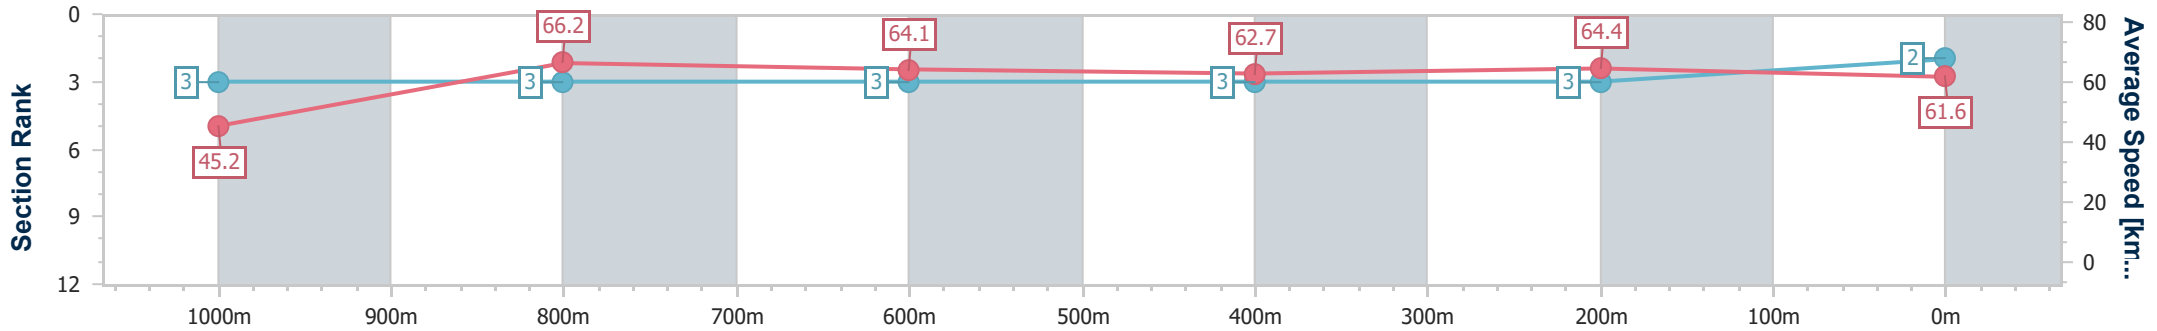

Horse/Jockey Name	Rich Lister
Final Rank	2
Fastest Section Time (Section)	0:08.76 (Overall)
Top Speed [km/h] (Section)	67.6 (1000m)
Race State	Finished

Doomben QLD Professional
Race 7: TEDDY BEARS PICNIC AT THE RACES BENCHMARK
68 Handicap - 1110m
12 July 2023 - 16:11
Track Rating: Good 4, Weather: Overcast, Rail Position: +5m Entire Course

BRISBANE
RACING CLUB

Section	Overall	1000m	800m	600m	400m	200m
Section Times	1:05.39 [2] (0:08.76)	0:56.63 [3] (0:10.92)	0:45.71 [3] (0:11.24)	0:34.47 [3] (0:11.56)	0:22.91 [3] (0:11.21)	0:11.70 [3] (0:11.70)
Average Speed [km/h]	45.2	66.2	64.1	62.7	64.4	61.6
Top Speed [km/h]	65.6	67.6	66.2	63.1	65.3	64.4
Avg. Dist. to Rail [m]	4.1	1.7	0.5	1.0	2.1	1.8
Avg. Stride Freq. [Hz]	2.2	2.5	2.3	2.3	2.4	2.4
Avg. Stride Length [m]	5.6	7.4	7.6	7.6	7.5	7.3

- [ ] Ranking at each section and finish
- -.-.- No data available at this section
- NA No data available