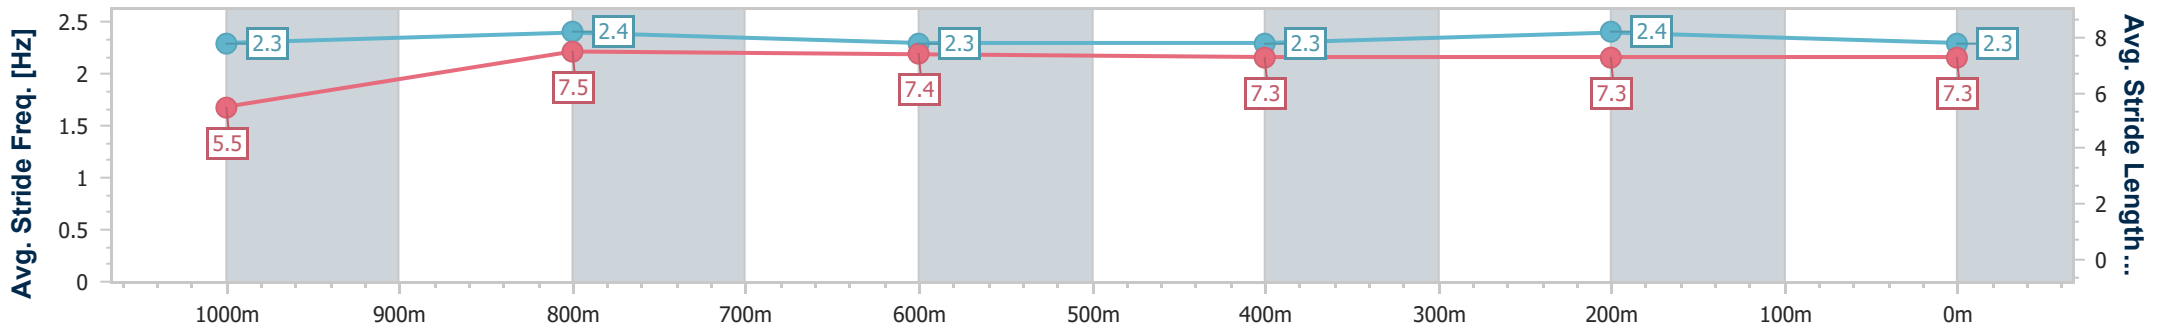

Horse/Jockey Name	Mill Rossa
Final Rank	6
Fastest Section Time (Section)	0:08.80 (Overall)
Top Speed [km/h] (Section)	67.7 (1000m)
Race State	Finished

Doomben QLD Professional
Race 7: TEDDY BEARS PICNIC AT THE RACES BENCHMARK
68 Handicap - 1110m
12 July 2023 - 16:11
Track Rating: Good 4, Weather: Overcast, Rail Position: +5m Entire Course

BRISBANE
RACING CLUB

Section	Overall	1000m	800m	600m	400m	200m
Section Times	1:05.59 [6] (0:08.80)	0:56.79 [5] (0:10.93)	0:45.86 [4] (0:11.33)	0:34.53 [4] (0:11.45)	0:23.08 [4] (0:11.29)	0:11.79 [5] (0:11.79)
Average Speed [km/h]	45.2	66.0	63.7	62.8	63.8	61.1
Top Speed [km/h]	63.9	67.7	66.1	63.1	64.9	63.3
Avg. Dist. to Rail [m]	7.8	2.5	0.4	0.4	1.5	3.4
Avg. Stride Freq. [Hz]	2.3	2.4	2.3	2.3	2.4	2.3
Avg. Stride Length [m]	5.5	7.5	7.4	7.3	7.3	7.3

- [ ] Ranking at each section and finish
- -.-.- No data available at this section
- NA No data available