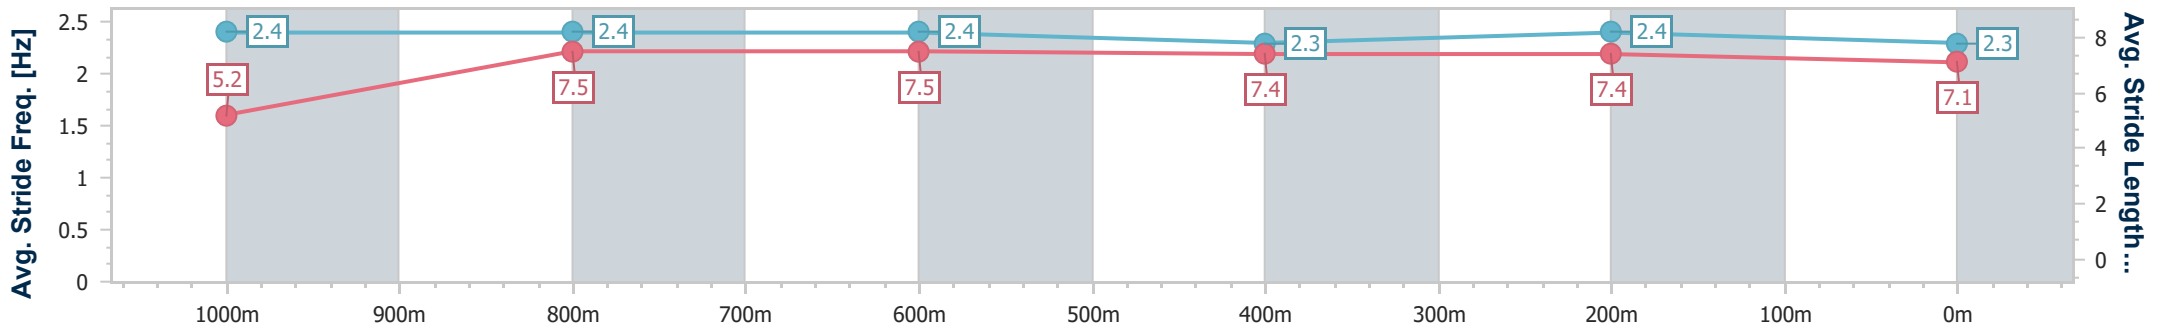

Horse/Jockey Name	Jamesonheart
Final Rank	11
Fastest Section Time (Section)	0:08.85 (Overall)
Top Speed [km/h] (Section)	65.7 (1000m)
Race State	Finished

Doomben QLD Professional
Race 7: TEDDY BEARS PICNIC AT THE RACES BENCHMARK
68 Handicap - 1110m
12 July 2023 - 16:11
Track Rating: Good 4, Weather: Overcast, Rail Position: +5m Entire Course

BRISBANE
RACING CLUB

Section	Overall	1000m	800m	600m	400m	200m
Section Times	1:06.23 [11] (0:08.85)	0:57.38 [6] (0:11.20)	0:46.18 [6] (0:11.29)	0:34.89 [6] (0:11.45)	0:23.44 [6] (0:11.31)	0:12.13 [9] (0:12.13)
Average Speed [km/h]	44.9	64.3	63.8	63.0	63.6	59.4
Top Speed [km/h]	63.7	65.7	65.0	63.6	64.5	62.9
Avg. Dist. to Rail [m]	0.9	0.5	0.2	0.4	0.4	0.4
Avg. Stride Freq. [Hz]	2.4	2.4	2.4	2.3	2.4	2.3
Avg. Stride Length [m]	5.2	7.5	7.5	7.4	7.4	7.1

- [ ] Ranking at each section and finish
- -.-.- No data available at this section
- NA No data available