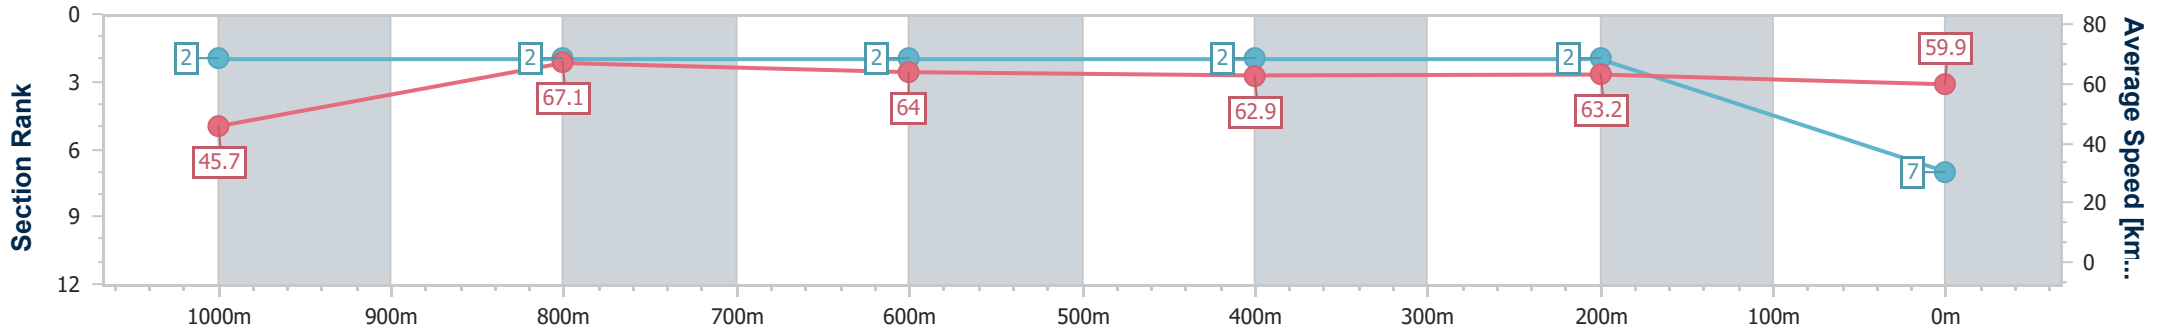

Horse/Jockey Name	Bulsara
Final Rank	7
Fastest Section Time (Section)	0:08.69 (Overall)
Top Speed [km/h] (Section)	69.1 (1000m)
Race State	Finished

Doomben QLD Professional
Race 7: TEDDY BEARS PICNIC AT THE RACES BENCHMARK
68 Handicap - 1110m
12 July 2023 - 16:11
Track Rating: Good 4, Weather: Overcast, Rail Position: +5m Entire Course

BRISBANE
RACING CLUB

Section	Overall	1000m	800m	600m	400m	200m								
Section Times	1:05.63 [7] (0:08.69)	0:56.94 [2] (0:10.73)	0:46.21 [2] (0:11.30)	0:34.91 [2] (0:11.48)	0:23.43 [2] (0:11.40)	0:12.03 [2] (0:12.03)								
Average Speed [km/h]	45.7	67.1	64.0	62.9	63.2	59.9								
Top Speed [km/h]	68.3	69.1	66.7	63.6	64.0	62.1								
Avg. Dist. to Rail [m]	6.2	1.5	0.8	0.7	0.7	0.6								
Avg. Stride Freq. [Hz]	2.2	2.3	2.3	2.3	2.3	2.2								
Avg. Stride Length [m]	5.7	7.9	7.8	7.7	7.7	7.4								

- [ ] Ranking at each section and finish
- -.-.- No data available at this section
- NA No data available