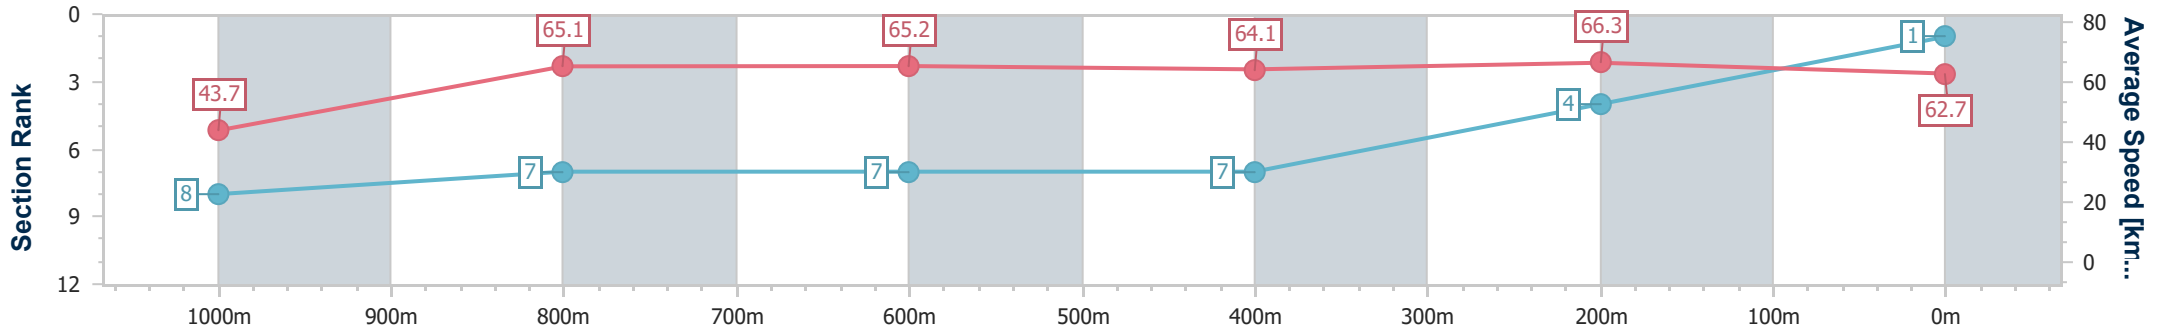

**BRISBANE**  
**RACING CLUB**

Section	Overall	1000m	800m	600m	400m	200m
Section Times	1:05.20 [1] (0:09.05)	0:56.15 [8] (0:11.12)	0:45.03 [7] (0:11.19)	0:33.84 [7] (0:11.43)	0:22.41 [7] (0:10.93)	0:11.48 [4] (0:11.48)
Average Speed [km/h]	43.7	65.1	65.2	64.1	66.3	62.7
Top Speed [km/h]	62.2	67.0	66.0	64.5	67.6	66.8
Avg. Dist. to Rail [m]	6.7	2.6	2.4	3.4	4.5	4.0
Avg. Stride Freq. [Hz]	2.2	2.4	2.4	2.4	2.5	2.5
Avg. Stride Length [m]	5.5	7.4	7.4	7.4	7.3	7.1