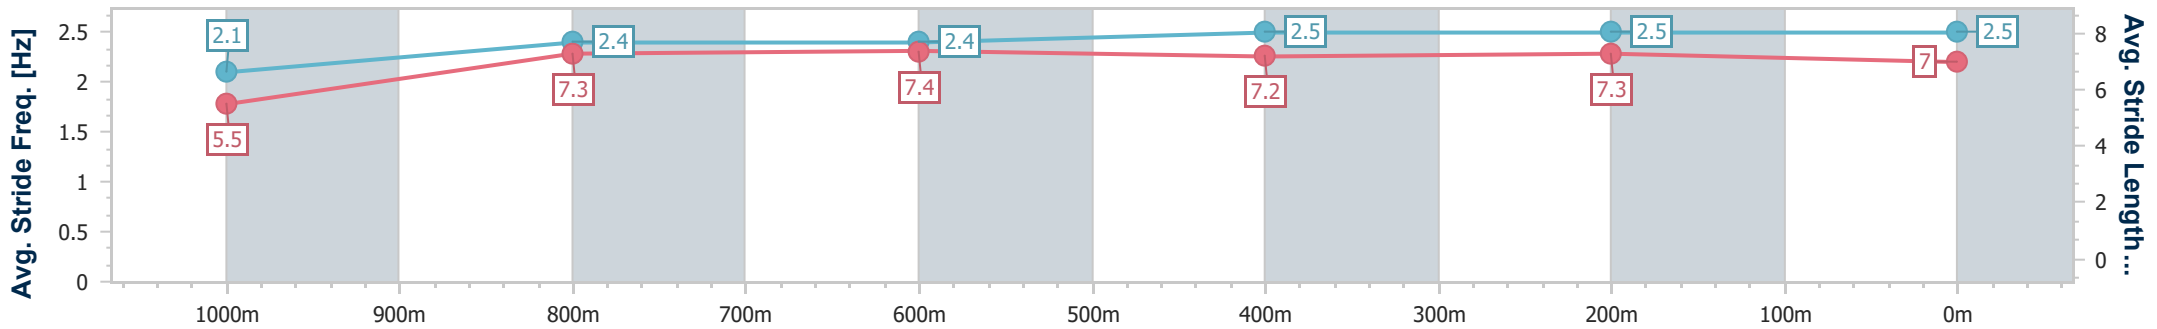

Horse/Jockey Name	Miss Wallflower
Final Rank	9
Fastest Section Time (Section)	0:09.35 (Overall)
Top Speed [km/h] (Section)	67.0 (400m)
Race State	Finished

Doomben QLD Professional
Race 7: TEDDY BEARS PICNIC AT THE RACES BENCHMARK
68 Handicap - 1110m
12 July 2023 - 16:11
Track Rating: Good 4, Weather: Overcast, Rail Position: +5m Entire Course

BRISBANE
RACING CLUB

Section	Overall	1000m	800m	600m	400m	200m								
Section Times	1:05.80 [9] (0:09.35)	0:56.45 [11] (0:11.32)	0:45.13 [11] (0:11.21)	0:33.92 [11] (0:11.31)	0:22.61 [11] (0:10.95)	0:11.66 [10] (0:11.66)								
Average Speed [km/h]	42.4	63.7	64.4	64.3	66.1	61.7								
Top Speed [km/h]	62.5	64.9	66.4	66.2	67.0	65.3								
Avg. Dist. to Rail [m]	8.3	1.3	0.3	1.8	3.4	7.4								
Avg. Stride Freq. [Hz]	2.1	2.4	2.4	2.5	2.5	2.5								
Avg. Stride Length [m]	5.5	7.3	7.4	7.2	7.3	7.0								

- [ ] Ranking at each section and finish
- -.-.- No data available at this section
- NA No data available