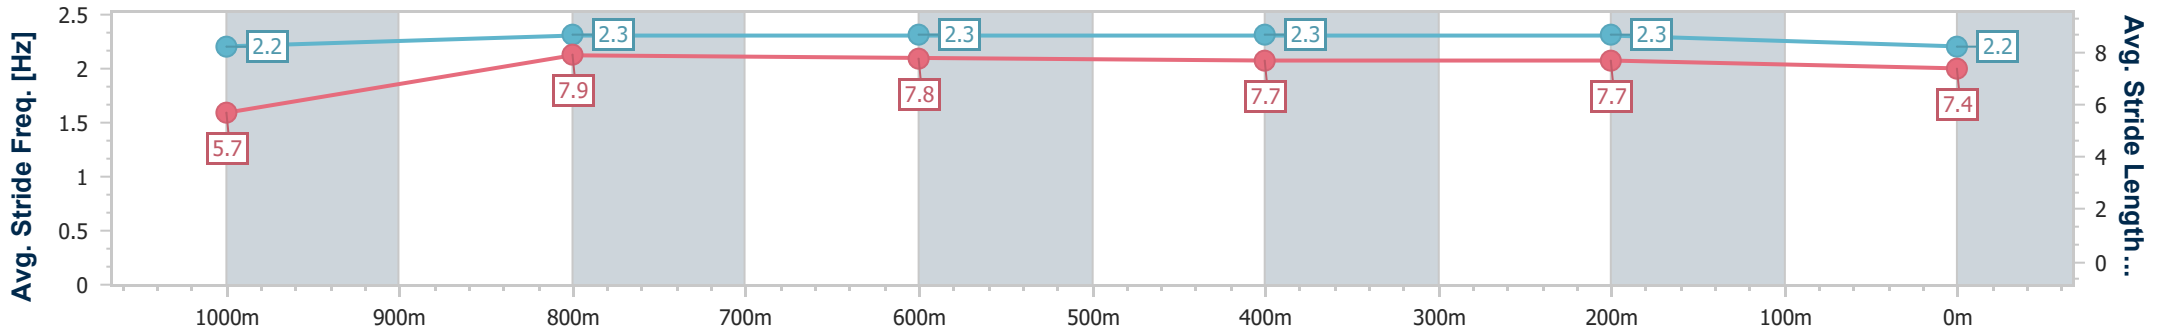

Horse/Jockey Name	Bulsara
Final Rank	7
Fastest Section Time (Section)	0:08.69 (Overall)
Top Speed [km/h] (Section)	69.1 (1000m)
Race State	Finished

Doomben QLD Professional
Race 7: TEDDY BEARS PICNIC AT THE RACES BENCHMARK
68 Handicap - 1110m
12 July 2023 - 16:11
Track Rating: Good 4, Weather: Overcast, Rail Position: +5m Entire Course

BRISBANE
RACING CLUB

Section	Overall	1000m	800m	600m	400m	200m								
Section Times	1:05.63 [7] (0:08.69)	0:56.94 [2] (0:10.73)	0:46.21 [2] (0:11.30)	0:34.91 [2] (0:11.48)	0:23.43 [2] (0:11.40)	0:12.03 [2] (0:12.03)								
Average Speed [km/h]	45.7	67.1	64.0	62.9	63.2	59.9								
Top Speed [km/h]	68.3	69.1	66.7	63.6	64.0	62.1								
Avg. Dist. to Rail [m]	6.2	1.5	0.8	0.7	0.7	0.6								
Avg. Stride Freq. [Hz]	2.2	2.3	2.3	2.3	2.3	2.2								
Avg. Stride Length [m]	5.7	7.9	7.8	7.7	7.7	7.4								

- [ ] Ranking at each section and finish
- -.-.- No data available at this section
- NA No data available