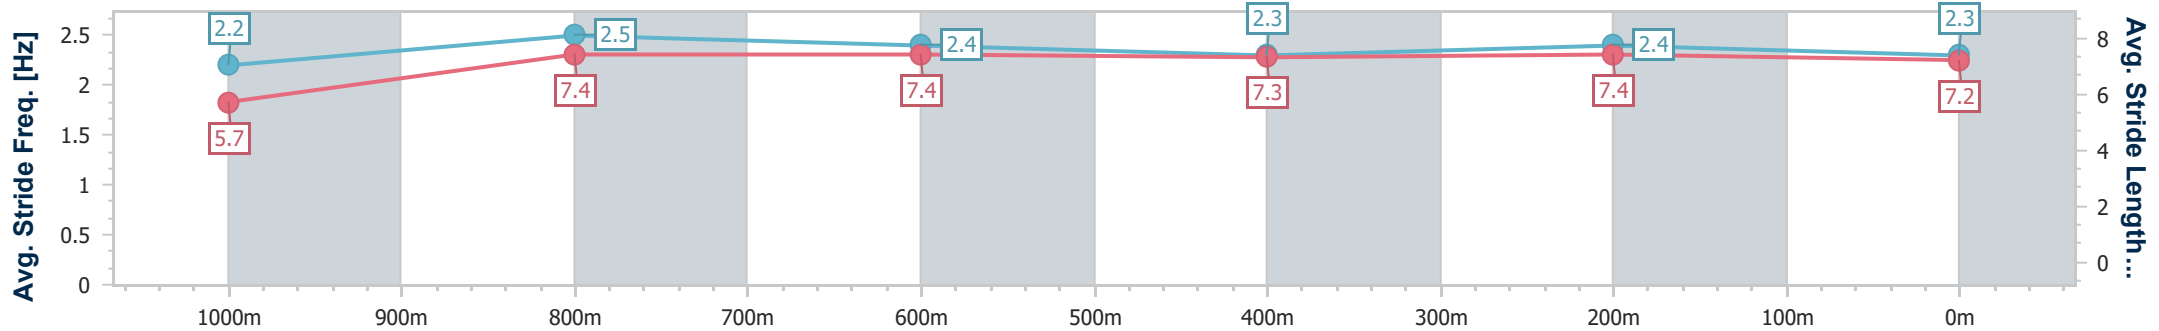

Horse/Jockey Name	Rose By Design
Final Rank	3
Fastest Section Time (Section)	0:08.55 (Overall)
Top Speed [km/h] (Section)	68.9 (1000m)
Race State	Finished

Doomben QLD Professional
Race 7: TEDDY BEARS PICNIC AT THE RACES BENCHMARK
68 Handicap - 1110m
12 July 2023 - 16:11
Track Rating: Good 4, Weather: Overcast, Rail Position: +5m Entire Course

BRISBANE
RACING CLUB

Section	Overall	1000m	800m	600m	400m	200m
Section Times	1:05.40 [3] (0:08.55)	0:56.85 [1] (0:10.73)	0:46.12 [1] (0:11.24)	0:34.88 [1] (0:11.63)	0:23.25 [1] (0:11.23)	0:12.02 [1] (0:12.02)
Average Speed [km/h]	46.3	67.2	63.7	61.9	64.1	59.9
Top Speed [km/h]	66.2	68.9	65.2	63.0	66.4	64.3
Avg. Dist. to Rail [m]	10.0	3.5	1.2	0.2	0.5	0.5
Avg. Stride Freq. [Hz]	2.2	2.5	2.4	2.3	2.4	2.3
Avg. Stride Length [m]	5.7	7.4	7.4	7.3	7.4	7.2

- [ ] Ranking at each section and finish
- -.-.- No data available at this section
- NA No data available