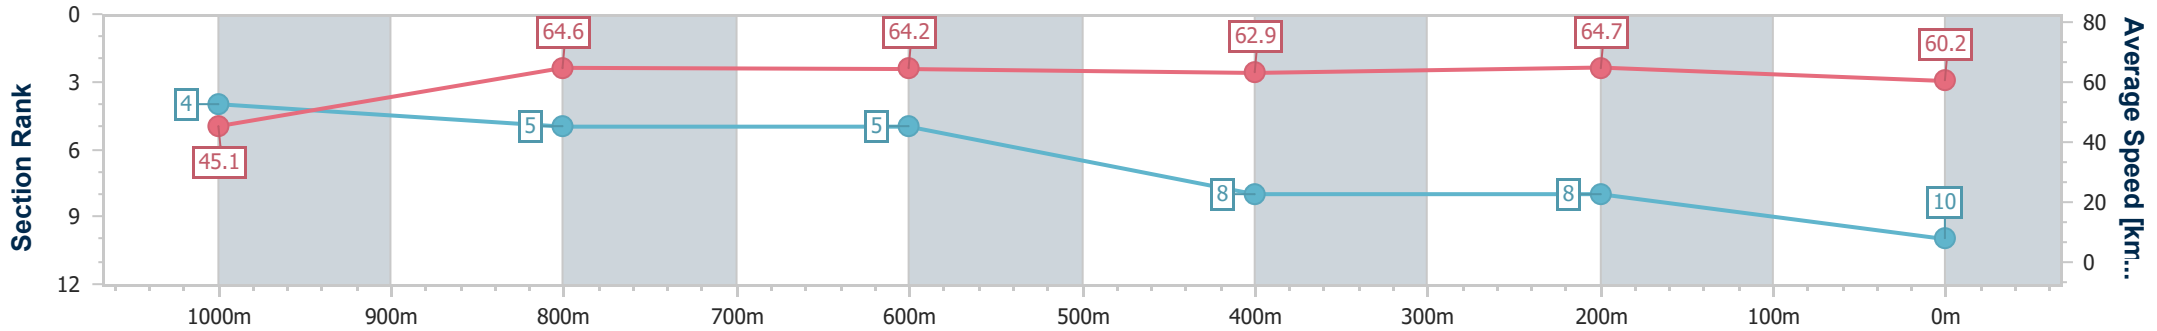

Horse/Jockey Name	Shadow Of Time
Final Rank	10
Fastest Section Time (Section)	0:08.79 (Overall)
Top Speed [km/h] (Section)	67.3 (1000m)
Race State	Finished

Doomben QLD Professional
Race 7: TEDDY BEARS PICNIC AT THE RACES BENCHMARK
68 Handicap - 1110m
12 July 2023 - 16:11
Track Rating: Good 4, Weather: Overcast, Rail Position: +5m Entire Course

BRISBANE
RACING CLUB

Section	Overall	1000m	800m	600m	400m	200m
Section Times	1:05.97 [10] (0:08.79)	0:57.18 [4] (0:11.21)	0:45.97 [5] (0:11.28)	0:34.69 [5] (0:11.55)	0:23.14 [8] (0:11.16)	0:11.98 [8] (0:11.98)
Average Speed [km/h]	45.1	64.6	64.2	62.9	64.7	60.2
Top Speed [km/h]	63.3	67.3	65.2	64.4	66.1	63.4
Avg. Dist. to Rail [m]	4.9	2.9	1.7	1.8	1.7	2.5
Avg. Stride Freq. [Hz]	2.1	2.3	2.3	2.1	2.3	2.2
Avg. Stride Length [m]	5.9	7.6	7.7	8.1	7.8	7.7

- [ ] Ranking at each section and finish
- -.-.- No data available at this section
- NA No data available