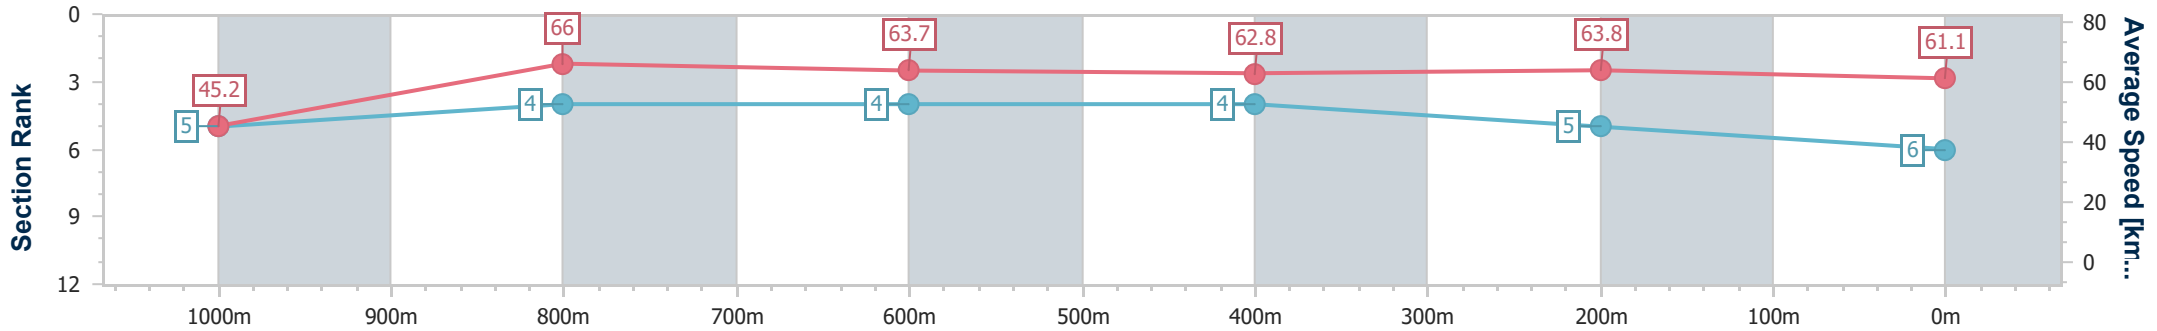

Horse/Jockey Name	Mill Rossa
Final Rank	6
Fastest Section Time (Section)	0:08.80 (Overall)
Top Speed [km/h] (Section)	67.7 (1000m)
Race State	Finished

Doomben QLD Professional
Race 7: TEDDY BEARS PICNIC AT THE RACES BENCHMARK
68 Handicap - 1110m
12 July 2023 - 16:11
Track Rating: Good 4, Weather: Overcast, Rail Position: +5m Entire Course

BRISBANE
RACING CLUB

Section	Overall	1000m	800m	600m	400m	200m
Section Times	1:05.59 [6] (0:08.80)	0:56.79 [5] (0:10.93)	0:45.86 [4] (0:11.33)	0:34.53 [4] (0:11.45)	0:23.08 [4] (0:11.29)	0:11.79 [5] (0:11.79)
Average Speed [km/h]	45.2	66.0	63.7	62.8	63.8	61.1
Top Speed [km/h]	63.9	67.7	66.1	63.1	64.9	63.3
Avg. Dist. to Rail [m]	7.8	2.5	0.4	0.4	1.5	3.4
Avg. Stride Freq. [Hz]	2.3	2.4	2.3	2.3	2.4	2.3
Avg. Stride Length [m]	5.5	7.5	7.4	7.3	7.3	7.3

- [ ] Ranking at each section and finish
- -.-.- No data available at this section
- NA No data available