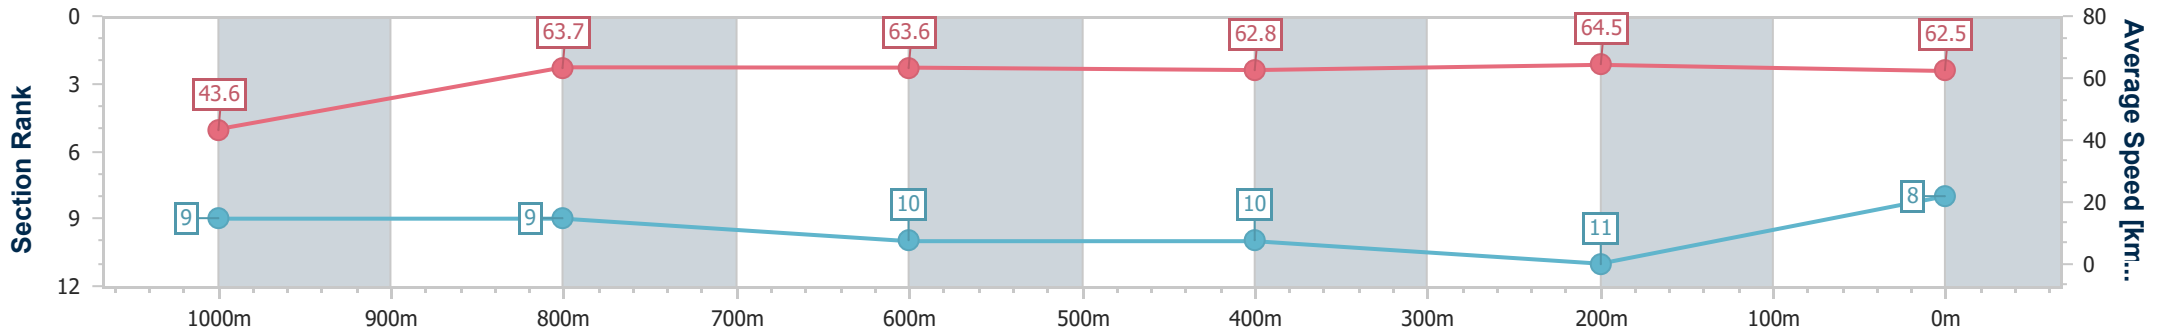

Horse/Jockey Name	Jayanthi
Final Rank	8
Fastest Section Time (Section)	0:09.07 (Overall)
Top Speed [km/h] (Section)	66.0 (400m)
Race State	Finished

Doomben QLD Professional
Race 7: TEDDY BEARS PICNIC AT THE RACES BENCHMARK
68 Handicap - 1110m
12 July 2023 - 16:11
Track Rating: Good 4, Weather: Overcast, Rail Position: +5m Entire Course

BRISBANE
RACING CLUB

Section	Overall	1000m	800m	600m	400m	200m
Section Times	1:05.71 [8] (0:09.07)	0:56.64 [9] (0:11.31)	0:45.33 [9] (0:11.27)	0:34.06 [10] (0:11.38)	0:22.68 [10] (0:11.15)	0:11.53 [11] (0:11.53)
Average Speed [km/h]	43.6	63.7	63.6	62.8	64.5	62.5
Top Speed [km/h]	62.4	65.2	64.6	64.0	66.0	64.4
Avg. Dist. to Rail [m]	0.9	0.4	0.9	1.1	0.9	2.8
Avg. Stride Freq. [Hz]	2.4	2.4	2.4	2.3	2.4	2.4
Avg. Stride Length [m]	5.1	7.3	7.4	7.4	7.5	7.2

- [ ] Ranking at each section and finish
- -.-.- No data available at this section
- NA No data available