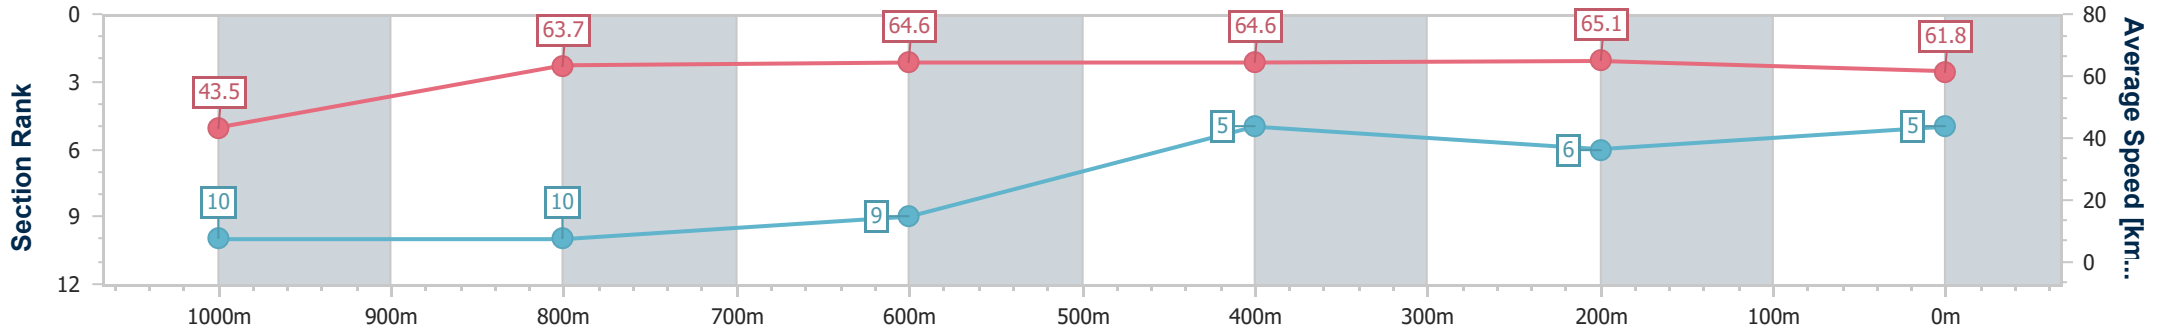

Horse/Jockey Name	Vetta Velocita
Final Rank	5
Fastest Section Time (Section)	0:09.10 (Overall)
Top Speed [km/h] (Section)	66.3 (400m)
Race State	Finished

Doomben QLD Professional
Race 7: TEDDY BEARS PICNIC AT THE RACES BENCHMARK
68 Handicap - 1110m
12 July 2023 - 16:11
Track Rating: Good 4, Weather: Overcast, Rail Position: +5m Entire Course

BRISBANE
RACING CLUB

Section	Overall	1000m	800m	600m	400m	200m								
Section Times	1:05.56 [5] (0:09.10)	0:56.46 [10] (0:11.35)	0:45.11 [10] (0:11.13)	0:33.98 [9] (0:11.21)	0:22.77 [5] (0:11.12)	0:11.65 [6] (0:11.65)								
Average Speed [km/h]	43.5	63.7	64.6	64.6	65.1	61.8								
Top Speed [km/h]	61.8	64.1	65.8	65.5	66.3	64.0								
Avg. Dist. to Rail [m]	5.5	2.1	0.4	0.9	4.5	8.0								
Avg. Stride Freq. [Hz]	2.2	2.3	2.4	2.4	2.4	2.4								
Avg. Stride Length [m]	5.5	7.5	7.6	7.5	7.4	7.2								

- [ ] Ranking at each section and finish
- -.-.- No data available at this section
- NA No data available