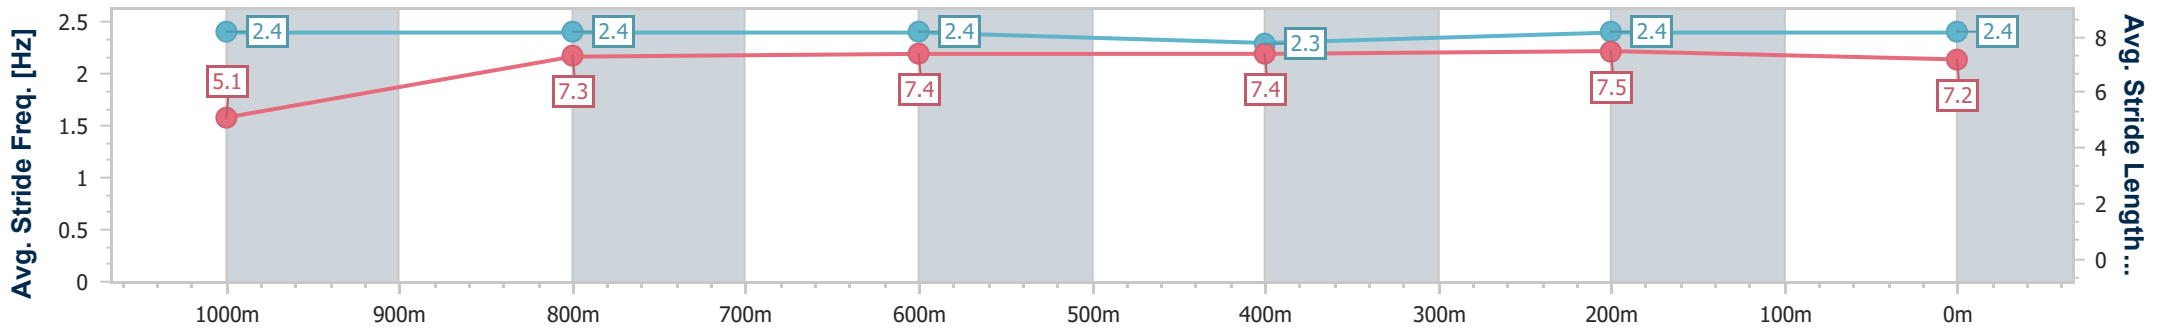

Horse/Jockey Name	Jayanthi
Final Rank	8
Fastest Section Time (Section)	0:09.07 (Overall)
Top Speed [km/h] (Section)	66.0 (400m)
Race State	Finished

Doomben QLD Professional
Race 7: TEDDY BEARS PICNIC AT THE RACES BENCHMARK
68 Handicap - 1110m
12 July 2023 - 16:11
Track Rating: Good 4, Weather: Overcast, Rail Position: +5m Entire Course

BRISBANE
RACING CLUB

Section	Overall	1000m	800m	600m	400m	200m
Section Times	1:05.71 [8] (0:09.07)	0:56.64 [9] (0:11.31)	0:45.33 [9] (0:11.27)	0:34.06 [10] (0:11.38)	0:22.68 [10] (0:11.15)	0:11.53 [11] (0:11.53)
Average Speed [km/h]	43.6	63.7	63.6	62.8	64.5	62.5
Top Speed [km/h]	62.4	65.2	64.6	64.0	66.0	64.4
Avg. Dist. to Rail [m]	0.9	0.4	0.9	1.1	0.9	2.8
Avg. Stride Freq. [Hz]	2.4	2.4	2.4	2.3	2.4	2.4
Avg. Stride Length [m]	5.1	7.3	7.4	7.4	7.5	7.2

- [ ] Ranking at each section and finish
- -.-.- No data available at this section
- NA No data available