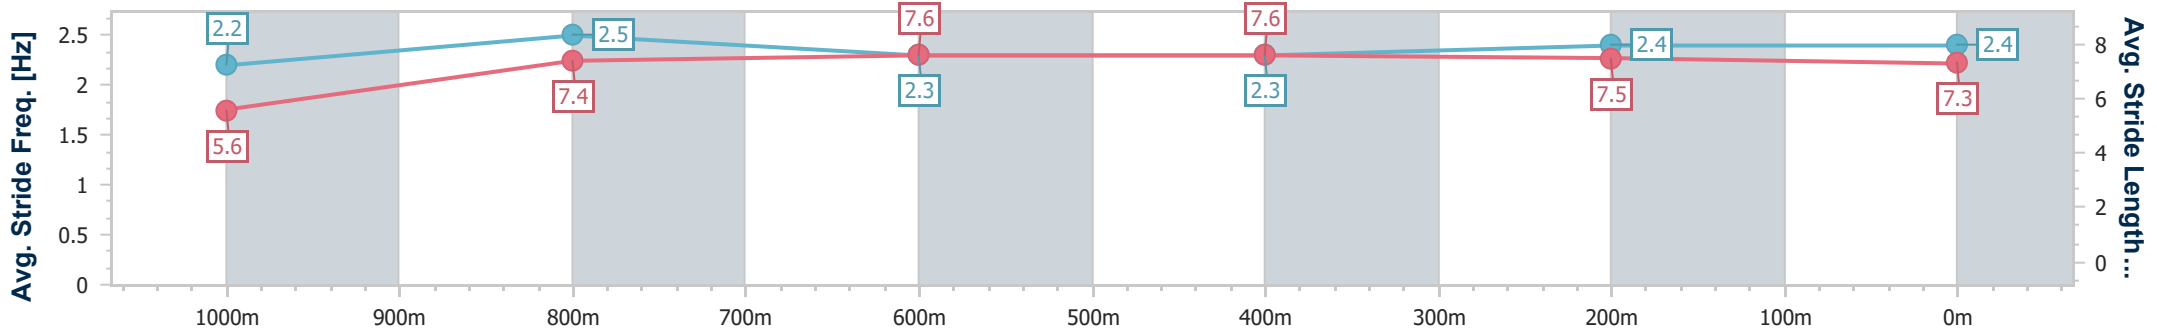

Horse/Jockey Name	Rich Lister
Final Rank	2
Fastest Section Time (Section)	0:08.76 (Overall)
Top Speed [km/h] (Section)	67.6 (1000m)
Race State	Finished

Doomben QLD Professional
Race 7: TEDDY BEARS PICNIC AT THE RACES BENCHMARK
68 Handicap - 1110m
12 July 2023 - 16:11
Track Rating: Good 4, Weather: Overcast, Rail Position: +5m Entire Course

BRISBANE
RACING CLUB

Section	Overall	1000m	800m	600m	400m	200m
Section Times	1:05.39 [2] (0:08.76)	0:56.63 [3] (0:10.92)	0:45.71 [3] (0:11.24)	0:34.47 [3] (0:11.56)	0:22.91 [3] (0:11.21)	0:11.70 [3] (0:11.70)
Average Speed [km/h]	45.2	66.2	64.1	62.7	64.4	61.6
Top Speed [km/h]	65.6	67.6	66.2	63.1	65.3	64.4
Avg. Dist. to Rail [m]	4.1	1.7	0.5	1.0	2.1	1.8
Avg. Stride Freq. [Hz]	2.2	2.5	2.3	2.3	2.4	2.4
Avg. Stride Length [m]	5.6	7.4	7.6	7.6	7.5	7.3

- [ ] Ranking at each section and finish
- -.-.- No data available at this section
- NA No data available