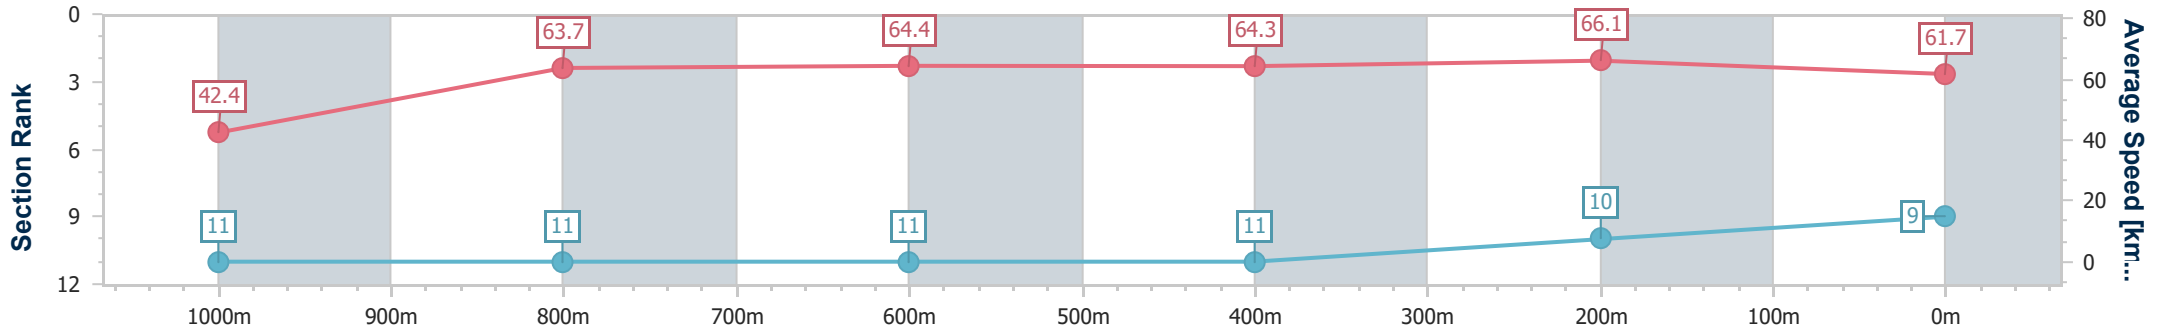

Horse/Jockey Name	Miss Wallflower
Final Rank	9
Fastest Section Time (Section)	0:09.35 (Overall)
Top Speed [km/h] (Section)	67.0 (400m)
Race State	Finished

Doomben QLD Professional
Race 7: TEDDY BEARS PICNIC AT THE RACES BENCHMARK
68 Handicap - 1110m
12 July 2023 - 16:11
Track Rating: Good 4, Weather: Overcast, Rail Position: +5m Entire Course

BRISBANE
RACING CLUB

Section	Overall	1000m	800m	600m	400m	200m								
Section Times	1:05.80 [9] (0:09.35)	0:56.45 [11] (0:11.32)	0:45.13 [11] (0:11.21)	0:33.92 [11] (0:11.31)	0:22.61 [11] (0:10.95)	0:11.66 [10] (0:11.66)								
Average Speed [km/h]	42.4	63.7	64.4	64.3	66.1	61.7								
Top Speed [km/h]	62.5	64.9	66.4	66.2	67.0	65.3								
Avg. Dist. to Rail [m]	8.3	1.3	0.3	1.8	3.4	7.4								
Avg. Stride Freq. [Hz]	2.1	2.4	2.4	2.5	2.5	2.5								
Avg. Stride Length [m]	5.5	7.3	7.4	7.2	7.3	7.0								

- [ ] Ranking at each section and finish
- -.-.- No data available at this section
- NA No data available