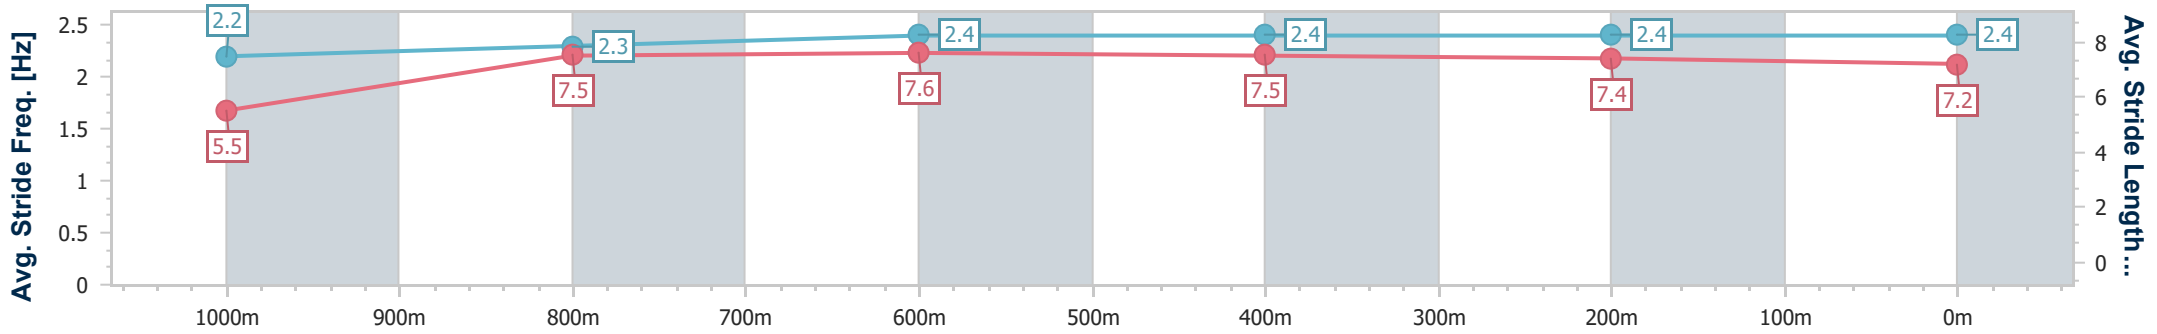

Horse/Jockey Name	Vetta Velocita
Final Rank	5
Fastest Section Time (Section)	0:09.10 (Overall)
Top Speed [km/h] (Section)	66.3 (400m)
Race State	Finished

Doomben QLD Professional
Race 7: TEDDY BEARS PICNIC AT THE RACES BENCHMARK
68 Handicap - 1110m
12 July 2023 - 16:11
Track Rating: Good 4, Weather: Overcast, Rail Position: +5m Entire Course

BRISBANE
RACING CLUB

Section	Overall	1000m	800m	600m	400m	200m								
Section Times	1:05.56 [5] (0:09.10)	0:56.46 [10] (0:11.35)	0:45.11 [10] (0:11.13)	0:33.98 [9] (0:11.21)	0:22.77 [5] (0:11.12)	0:11.65 [6] (0:11.65)								
Average Speed [km/h]	43.5	63.7	64.6	64.6	65.1	61.8								
Top Speed [km/h]	61.8	64.1	65.8	65.5	66.3	64.0								
Avg. Dist. to Rail [m]	5.5	2.1	0.4	0.9	4.5	8.0								
Avg. Stride Freq. [Hz]	2.2	2.3	2.4	2.4	2.4	2.4								
Avg. Stride Length [m]	5.5	7.5	7.6	7.5	7.4	7.2								

- [ ] Ranking at each section and finish
- -.-.- No data available at this section
- NA No data available