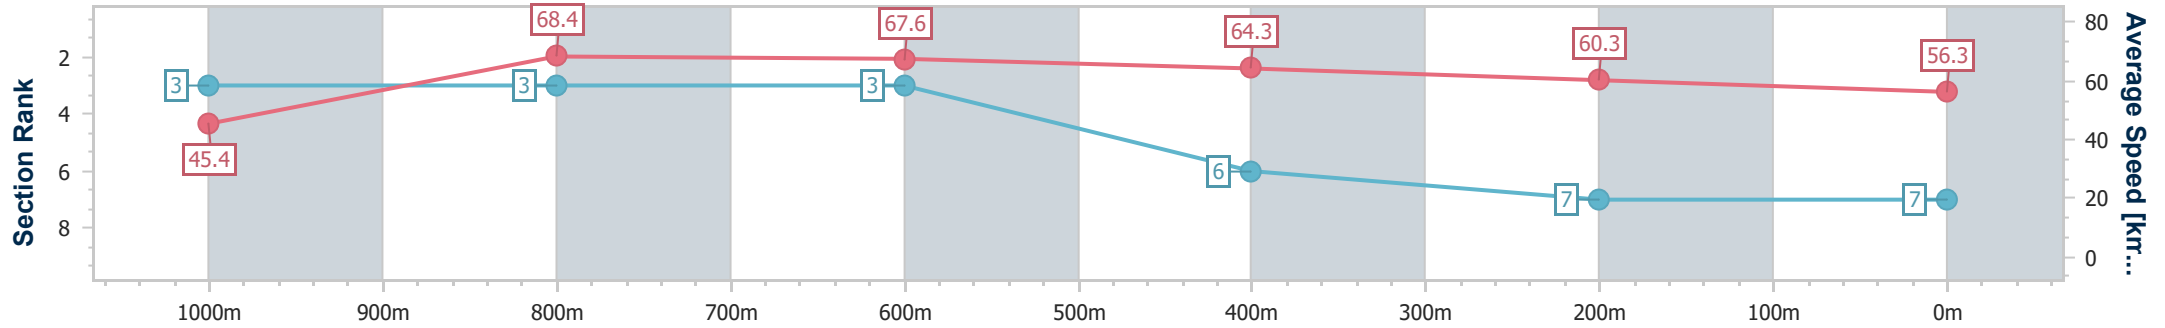

Aquis Park Gold Coast Poly QLD Professional  
Race 5: ROCHELE PAINTING BENCHMARK 62 Handicap - 1100m

15 July 2023 - 14:29

Track Rating: Synthetic, Weather: Overcast, Rail Position: True

Section	Overall	1000m	800m	600m	400m	200m
Section Times	1:05.14 [6] (0:08.01)	0:57.13 [4] (0:10.72)	0:46.41 [5] (0:10.87)	0:35.54 [5] (0:11.28)	0:24.26 [5] (0:11.76)	0:12.50 [5] (0:12.50)
Average Speed [km/h]	45.0	67.7	67.3	65.4	62.0	57.8
Top Speed [km/h]	64.4	69.9	69.9	67.5	63.2	59.9
Avg. Dist. to Rail [m]	4.8	3.1	3.3	4.8	5.1	5.5
Avg. Stride Freq. [Hz]	2.2	2.4	2.4	2.4	2.4	2.3
Avg. Stride Length [m]	5.6	7.8	7.8	7.5	7.0	7.0

- [ ] Ranking at each section and finish
- .-.- No data available at this section
- NA No data available

Horse/Jockey Name	Sonic Arrow
Final Rank	7
Fastest Section Time (Section)	0:07.91 (Overall)
Top Speed [km/h] (Section)	70.5 (1000m)
Race State	Finished

Aquis Park Gold Coast Poly QLD Professional  
Race 5: ROCHELE PAINTING BENCHMARK 62 Handicap - 1100m

15 July 2023 - 14:29

Track Rating: Synthetic, Weather: Overcast, Rail Position: True

Section	Overall	1000m	800m	600m	400m	200m
Section Times	1:05.80 [7] (0:07.91)	0:57.89 [3] (0:10.64)	0:47.25 [3] (0:10.88)	0:36.37 [3] (0:11.48)	0:24.89 [6] (0:12.07)	0:12.82 [7] (0:12.82)
Average Speed [km/h]	45.4	68.4	67.6	64.3	60.3	56.3
Top Speed [km/h]	63.9	70.5	68.6	66.7	61.5	59.2
Avg. Dist. to Rail [m]	5.0	3.7	3.7	5.1	4.7	6.8
Avg. Stride Freq. [Hz]	2.2	2.6	2.6	2.5	2.4	2.3
Avg. Stride Length [m]	5.6	7.3	7.3	7.0	6.9	6.7