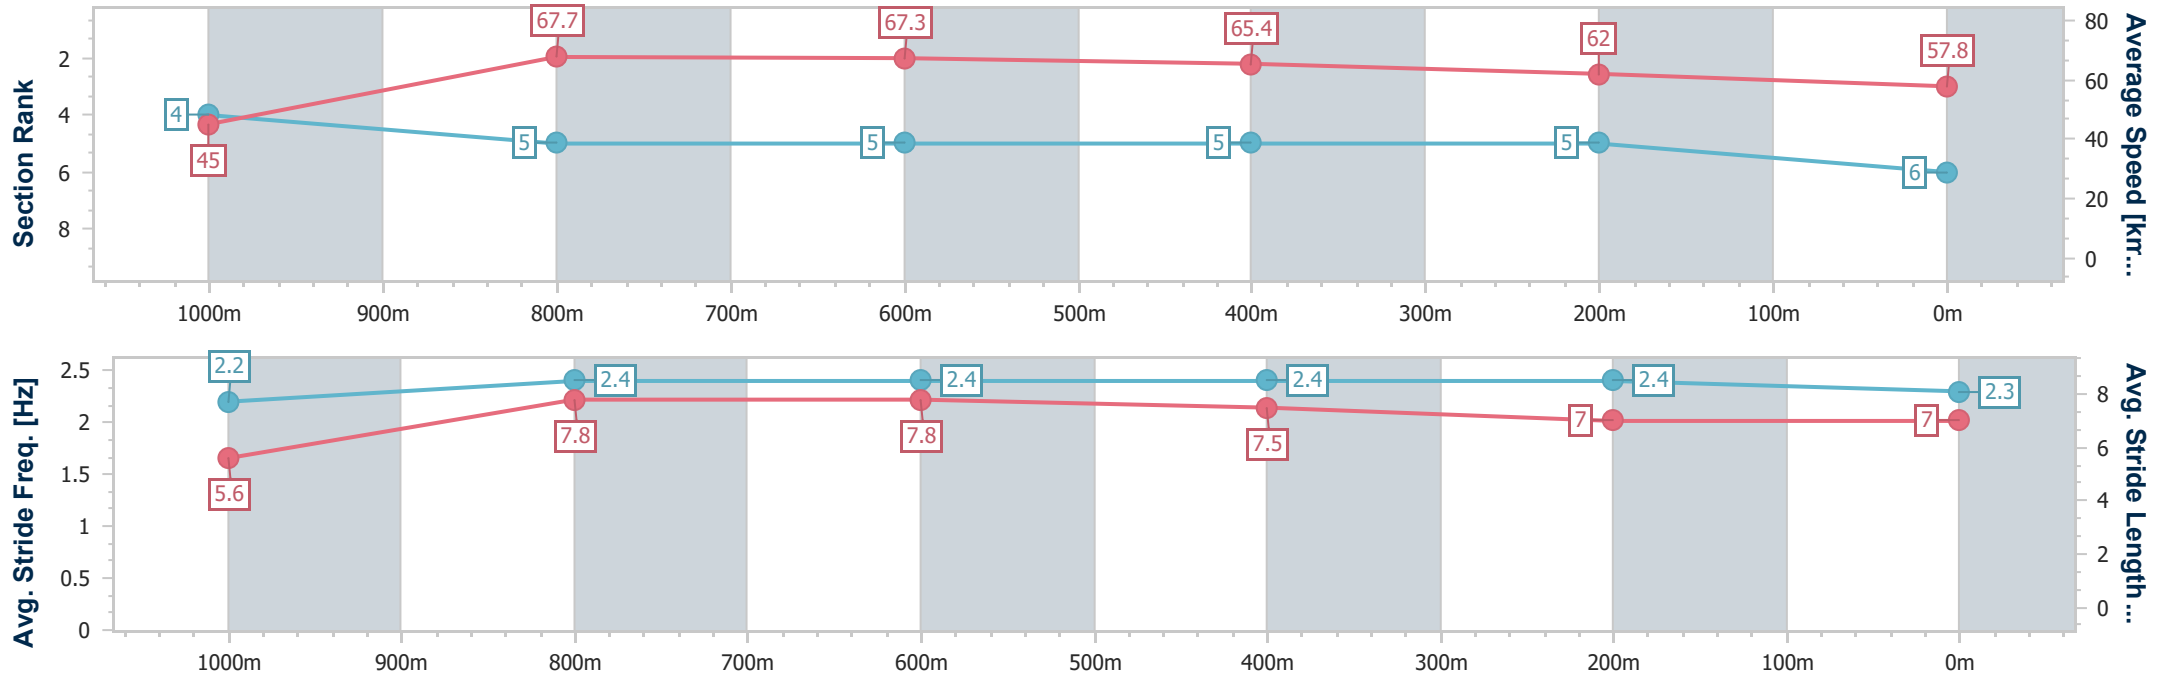

Aquis Park Gold Coast Poly QLD Professional  
 Race 5: ROCHELE PAINTING BENCHMARK 62 Handicap - 1100m

15 July 2023 - 14:29

Track Rating: Synthetic, Weather: Overcast, Rail Position: True

Section	Overall	1000m	800m	600m	400m	200m
Section Times	1:04.98 [5] (0:08.39)	0:56.59 [7] (0:10.75)	0:45.84 [7] (0:10.66)	0:35.18 [7] (0:11.24)	0:23.94 [7] (0:11.74)	0:12.20 [6] (0:12.20)
Average Speed [km/h]	43.0	67.7	69.7	66.6	62.5	59.1
Top Speed [km/h]	61.4	70.5	70.5	69.0	64.1	62.0
Avg. Dist. to Rail [m]	6.3	4.4	5.9	7.5	8.1	8.0
Avg. Stride Freq. [Hz]	2.0	2.5	2.6	2.5	2.5	2.3
Avg. Stride Length [m]	5.8	7.4	7.5	7.4	7.0	7.0

- [ ] Ranking at each section and finish
- .-.- No data available at this section
- NA No data available

Horse/Jockey Name	Smiling Zac
Final Rank	6
Fastest Section Time (Section)	0:08.01 (Overall)
Top Speed [km/h] (Section)	69.9 (1000m)
Race State	Finished

Aquis Park Gold Coast Poly QLD Professional  
Race 5: ROCHELE PAINTING BENCHMARK 62 Handicap - 1100m

15 July 2023 - 14:29

Track Rating: Synthetic, Weather: Overcast, Rail Position: True

Section	Overall	1000m	800m	600m	400m	200m
Section Times	1:05.14 [6] (0:08.01)	0:57.13 [4] (0:10.72)	0:46.41 [5] (0:10.87)	0:35.54 [5] (0:11.28)	0:24.26 [5] (0:11.76)	0:12.50 [5] (0:12.50)
Average Speed [km/h]	45.0	67.7	67.3	65.4	62.0	57.8
Top Speed [km/h]	64.4	69.9	69.9	67.5	63.2	59.9
Avg. Dist. to Rail [m]	4.8	3.1	3.3	4.8	5.1	5.5
Avg. Stride Freq. [Hz]	2.2	2.4	2.4	2.4	2.4	2.3
Avg. Stride Length [m]	5.6	7.8	7.8	7.5	7.0	7.0