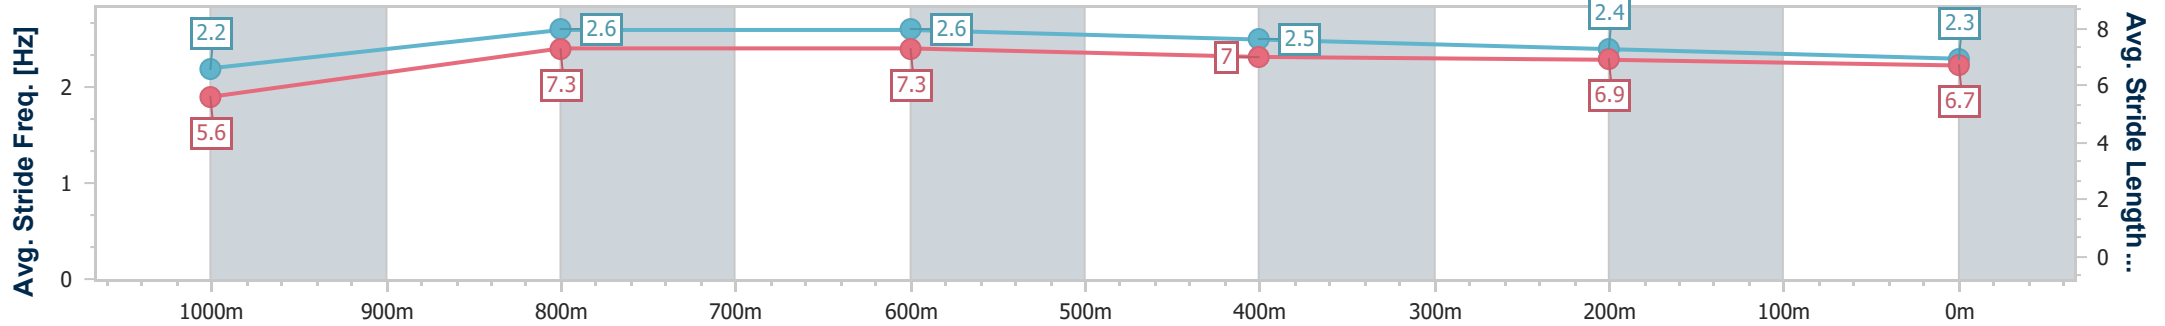

Aquis Park Gold Coast Poly QLD Professional  
Race 5: ROCHELE PAINTING BENCHMARK 62 Handicap - 1100m

15 July 2023 - 14:29

Track Rating: Synthetic, Weather: Overcast, Rail Position: True

Section	Overall	1000m	800m	600m	400m	200m
Section Times	1:05.14 [6] (0:08.01)	0:57.13 [4] (0:10.72)	0:46.41 [5] (0:10.87)	0:35.54 [5] (0:11.28)	0:24.26 [5] (0:11.76)	0:12.50 [5] (0:12.50)
Average Speed [km/h]	45.0	67.7	67.3	65.4	62.0	57.8
Top Speed [km/h]	64.4	69.9	69.9	67.5	63.2	59.9
Avg. Dist. to Rail [m]	4.8	3.1	3.3	4.8	5.1	5.5
Avg. Stride Freq. [Hz]	2.2	2.4	2.4	2.4	2.4	2.3
Avg. Stride Length [m]	5.6	7.8	7.8	7.5	7.0	7.0

- [ ] Ranking at each section and finish
- .-.- No data available at this section
- NA No data available

Horse/Jockey Name	Sonic Arrow
Final Rank	7
Fastest Section Time (Section)	0:07.91 (Overall)
Top Speed [km/h] (Section)	70.5 (1000m)
Race State	Finished

Aquis Park Gold Coast Poly QLD Professional  
Race 5: ROCHELE PAINTING BENCHMARK 62 Handicap - 1100m

15 July 2023 - 14:29

Track Rating: Synthetic, Weather: Overcast, Rail Position: True

Section	Overall	1000m	800m	600m	400m	200m
Section Times	1:05.80 [7] (0:07.91)	0:57.89 [3] (0:10.64)	0:47.25 [3] (0:10.88)	0:36.37 [3] (0:11.48)	0:24.89 [6] (0:12.07)	0:12.82 [7] (0:12.82)
Average Speed [km/h]	45.4	68.4	67.6	64.3	60.3	56.3
Top Speed [km/h]	63.9	70.5	68.6	66.7	61.5	59.2
Avg. Dist. to Rail [m]	5.0	3.7	3.7	5.1	4.7	6.8
Avg. Stride Freq. [Hz]	2.2	2.6	2.6	2.5	2.4	2.3
Avg. Stride Length [m]	5.6	7.3	7.3	7.0	6.9	6.7

- [ ] Ranking at each section and finish
- .-.- No data available at this section
- NA No data available