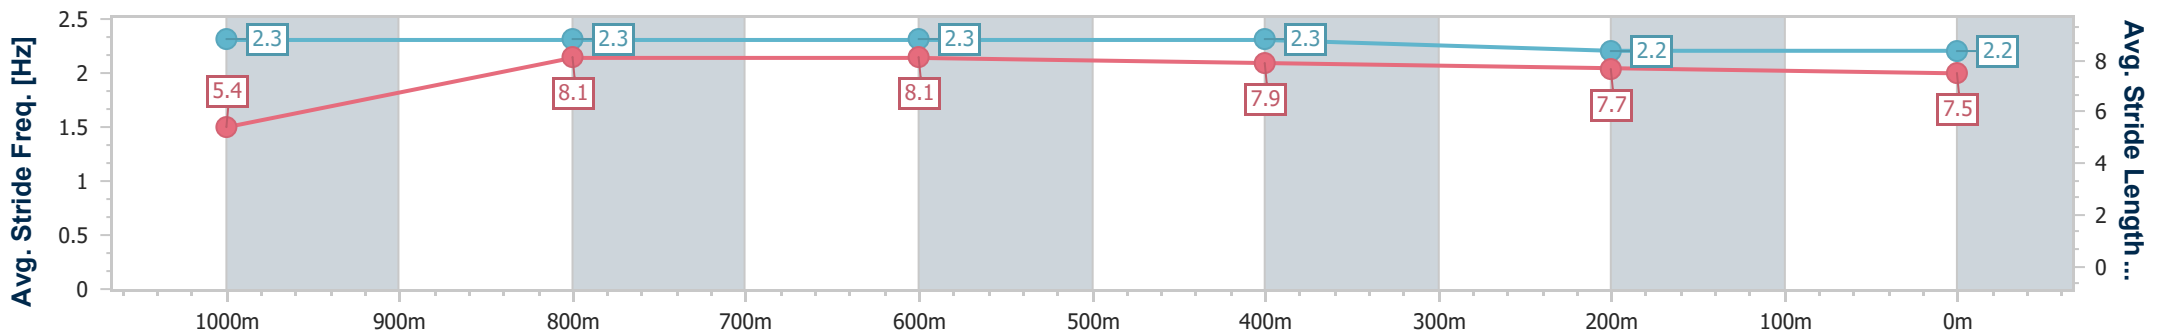

- [ ] Ranking at each section and finish
- .-.- No data available at this section
- NA No data available

Horse/Jockey Name	Divine Okay
Final Rank	4
Fastest Section Time (Section)	0:08.07 (Overall)
Top Speed [km/h] (Section)	69.8 (1000m)
Race State	Finished

Aquis Park Gold Coast Poly QLD Professional  
Race 5: ROCHELE PAINTING BENCHMARK 62 Handicap - 1100m

15 July 2023 - 14:29

Track Rating: Synthetic, Weather: Overcast, Rail Position: True

Section	Overall	1000m	800m	600m	400m	200m
Section Times	1:04.87 [4] (0:08.07)	0:56.80 [5] (0:10.63)	0:46.17 [4] (0:10.81)	0:35.36 [4] (0:11.31)	0:24.05 [3] (0:11.72)	0:12.33 [4] (0:12.33)
Average Speed [km/h]	44.6	67.9	67.6	65.0	61.8	58.6
Top Speed [km/h]	63.9	69.8	68.8	66.8	62.4	60.7
Avg. Dist. to Rail [m]	0.7	0.5	2.8	3.9	3.5	4.2
Avg. Stride Freq. [Hz]	2.3	2.3	2.3	2.3	2.2	2.2
Avg. Stride Length [m]	5.4	8.1	8.1	7.9	7.7	7.5