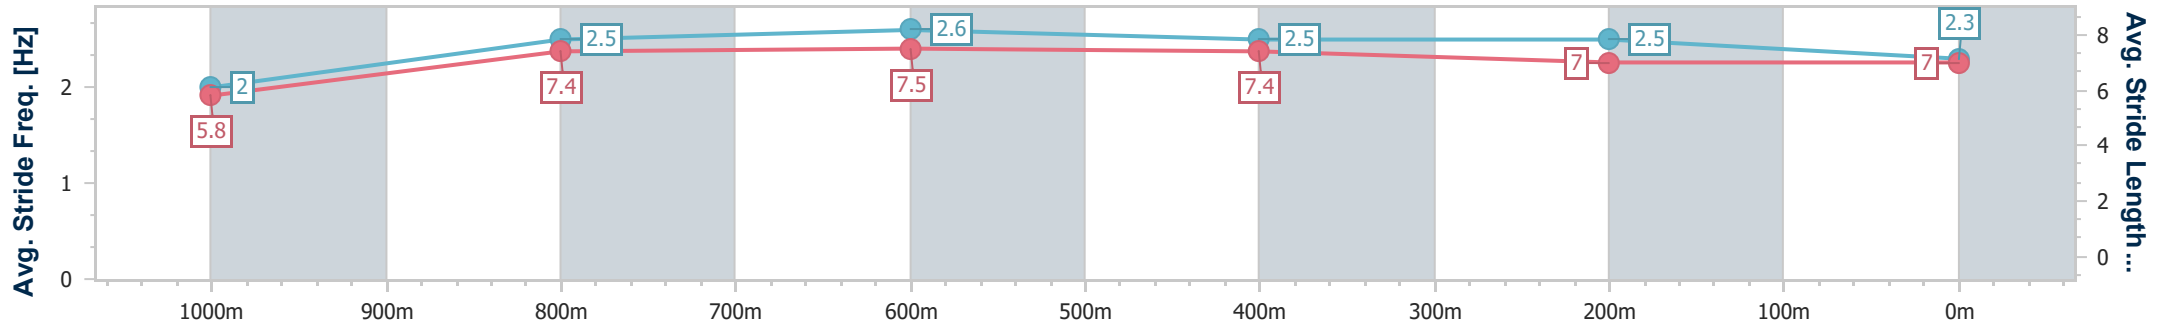

- [ ] Ranking at each section and finish
- .-.- No data available at this section
- NA No data available

Horse/Jockey Name	I Am A Hit
Final Rank	5
Fastest Section Time (Section)	0:08.39 (Overall)
Top Speed [km/h] (Section)	70.5 (800m)
Race State	Finished

Aquis Park Gold Coast Poly QLD Professional  
 Race 5: ROCHELE PAINTING BENCHMARK 62 Handicap - 1100m

15 July 2023 - 14:29

Track Rating: Synthetic, Weather: Overcast, Rail Position: True

Section	Overall	1000m	800m	600m	400m	200m
Section Times	1:04.98 [5] (0:08.39)	0:56.59 [7] (0:10.75)	0:45.84 [7] (0:10.66)	0:35.18 [7] (0:11.24)	0:23.94 [7] (0:11.74)	0:12.20 [6] (0:12.20)
Average Speed [km/h]	43.0	67.7	69.7	66.6	62.5	59.1
Top Speed [km/h]	61.4	70.5	70.5	69.0	64.1	62.0
Avg. Dist. to Rail [m]	6.3	4.4	5.9	7.5	8.1	8.0
Avg. Stride Freq. [Hz]	2.0	2.5	2.6	2.5	2.5	2.3
Avg. Stride Length [m]	5.8	7.4	7.5	7.4	7.0	7.0