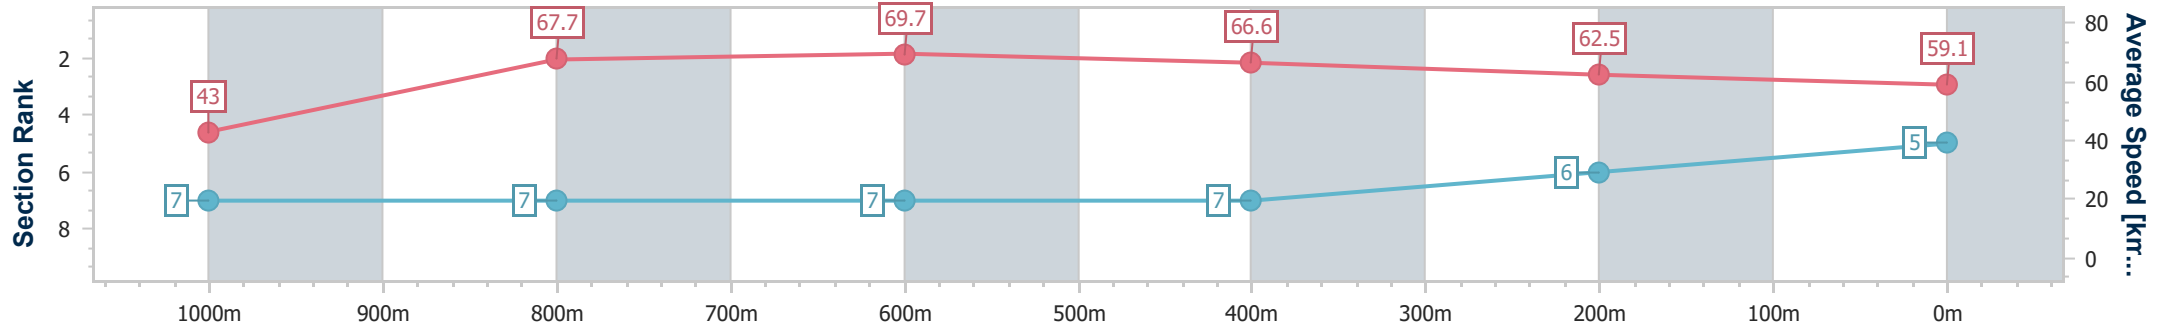

- [ ] Ranking at each section and finish
- .-.- No data available at this section
- NA No data available

Horse/Jockey Name	I Am A Hit
Final Rank	5
Fastest Section Time (Section)	0:08.39 (Overall)
Top Speed [km/h] (Section)	70.5 (800m)
Race State	Finished

Aquis Park Gold Coast Poly QLD Professional  
 Race 5: ROCHELE PAINTING BENCHMARK 62 Handicap - 1100m

15 July 2023 - 14:29

Track Rating: Synthetic, Weather: Overcast, Rail Position: True

Section	Overall	1000m	800m	600m	400m	200m
Section Times	1:04.98 [5] (0:08.39)	0:56.59 [7] (0:10.75)	0:45.84 [7] (0:10.66)	0:35.18 [7] (0:11.24)	0:23.94 [7] (0:11.74)	0:12.20 [6] (0:12.20)
Average Speed [km/h]	43.0	67.7	69.7	66.6	62.5	59.1
Top Speed [km/h]	61.4	70.5	70.5	69.0	64.1	62.0
Avg. Dist. to Rail [m]	6.3	4.4	5.9	7.5	8.1	8.0
Avg. Stride Freq. [Hz]	2.0	2.5	2.6	2.5	2.5	2.3
Avg. Stride Length [m]	5.8	7.4	7.5	7.4	7.0	7.0