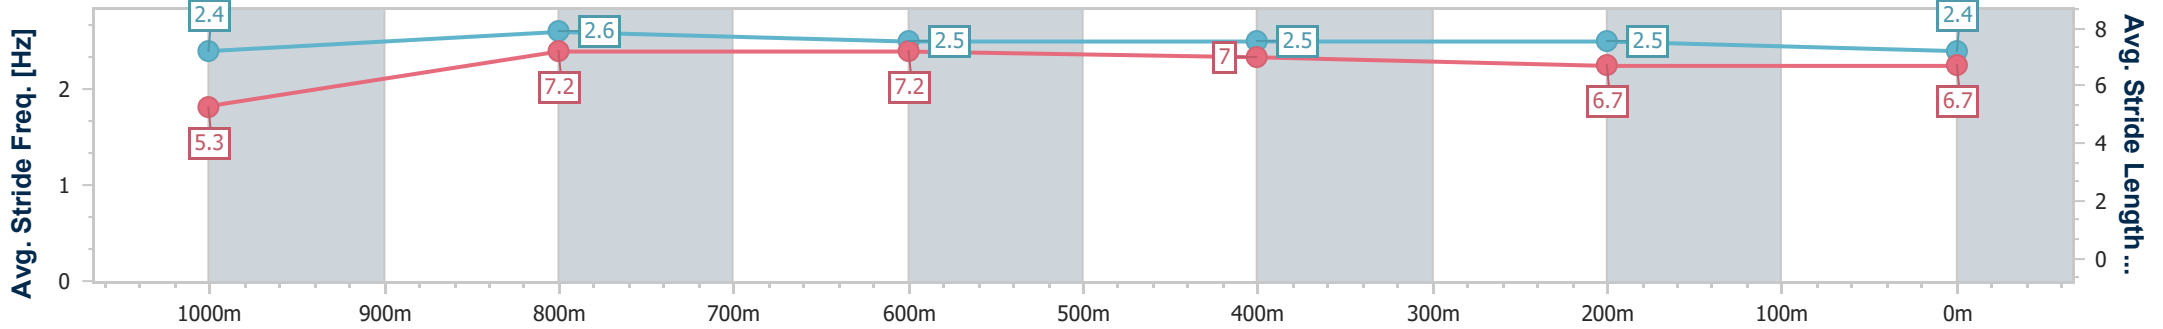

Horse/Jockey Name	Dusky Dancer
Final Rank	3
Fastest Section Time (Section)	0:07.84 (Overall)
Top Speed [km/h] (Section)	68.9 (1000m)
Race State	Finished

Aquis Park Gold Coast Poly QLD Professional
Race 5: ROCHELE PAINTING BENCHMARK 62 Handicap - 1100m

15 July 2023 - 14:29

Track Rating: Synthetic, Weather: Overcast, Rail Position: True

Section	Overall	1000m	800m	600m	400m	200m
Section Times	1:04.59 [3] (0:07.84)	0:56.75 [2] (0:10.63)	0:46.12 [2] (0:10.83)	0:35.29 [1] (0:11.37)	0:23.92 [2] (0:11.72)	0:12.20 [2] (0:12.20)
Average Speed [km/h]	46.0	67.8	66.4	63.5	61.4	59.2
Top Speed [km/h]	63.2	68.9	68.2	65.6	62.6	61.1
Avg. Dist. to Rail [m]	2.3	1.2	0.6	1.0	0.3	1.1
Avg. Stride Freq. [Hz]	2.4	2.6	2.5	2.5	2.5	2.4
Avg. Stride Length [m]	5.3	7.2	7.2	7.0	6.7	6.7

- [ ] Ranking at each section and finish
- -.-.- No data available at this section
- NA No data available