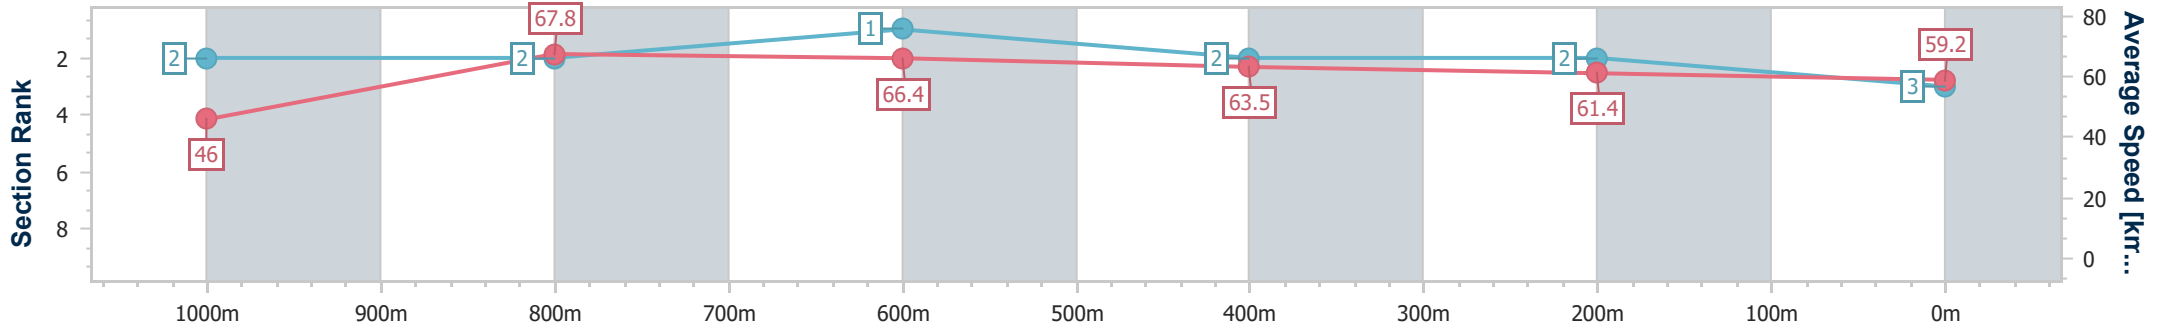

Horse/Jockey Name	Dusky Dancer
Final Rank	3
Fastest Section Time (Section)	0:07.84 (Overall)
Top Speed [km/h] (Section)	68.9 (1000m)
Race State	Finished

Aquis Park Gold Coast Poly QLD Professional
Race 5: ROCHELE PAINTING BENCHMARK 62 Handicap - 1100m

15 July 2023 - 14:29

Track Rating: Synthetic, Weather: Overcast, Rail Position: True

Section	Overall	1000m	800m	600m	400m	200m
Section Times	1:04.59 [3] (0:07.84)	0:56.75 [2] (0:10.63)	0:46.12 [2] (0:10.83)	0:35.29 [1] (0:11.37)	0:23.92 [2] (0:11.72)	0:12.20 [2] (0:12.20)
Average Speed [km/h]	46.0	67.8	66.4	63.5	61.4	59.2
Top Speed [km/h]	63.2	68.9	68.2	65.6	62.6	61.1
Avg. Dist. to Rail [m]	2.3	1.2	0.6	1.0	0.3	1.1
Avg. Stride Freq. [Hz]	2.4	2.6	2.5	2.5	2.5	2.4
Avg. Stride Length [m]	5.3	7.2	7.2	7.0	6.7	6.7

- [ ] Ranking at each section and finish
- -.-.- No data available at this section
- NA No data available