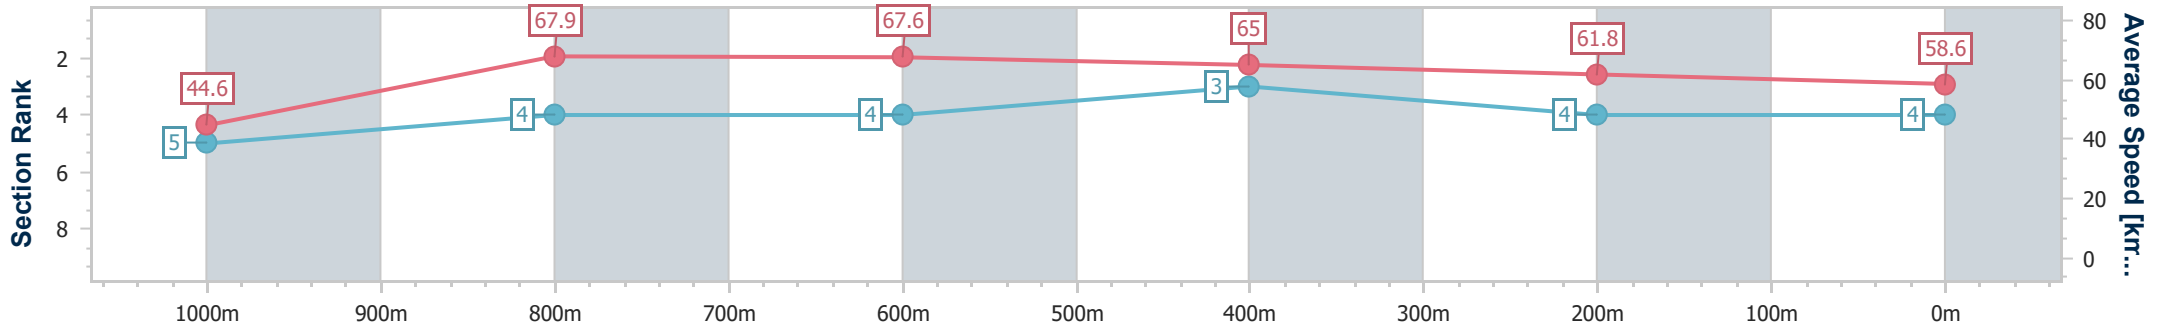

Horse/Jockey Name	Divine Okay
Final Rank	4
Fastest Section Time (Section)	0:08.07 (Overall)
Top Speed [km/h] (Section)	69.8 (1000m)
Race State	Finished

Aquis Park Gold Coast Poly QLD Professional
Race 5: ROCHELE PAINTING BENCHMARK 62 Handicap - 1100m

15 July 2023 - 14:29

Track Rating: Synthetic, Weather: Overcast, Rail Position: True

Section	Overall	1000m	800m	600m	400m	200m
Section Times	1:04.87 [4] (0:08.07)	0:56.80 [5] (0:10.63)	0:46.17 [4] (0:10.81)	0:35.36 [4] (0:11.31)	0:24.05 [3] (0:11.72)	0:12.33 [4] (0:12.33)
Average Speed [km/h]	44.6	67.9	67.6	65.0	61.8	58.6
Top Speed [km/h]	63.9	69.8	68.8	66.8	62.4	60.7
Avg. Dist. to Rail [m]	0.7	0.5	2.8	3.9	3.5	4.2
Avg. Stride Freq. [Hz]	2.3	2.3	2.3	2.3	2.2	2.2
Avg. Stride Length [m]	5.4	8.1	8.1	7.9	7.7	7.5

- [ ] Ranking at each section and finish
- -.-.- No data available at this section
- NA No data available