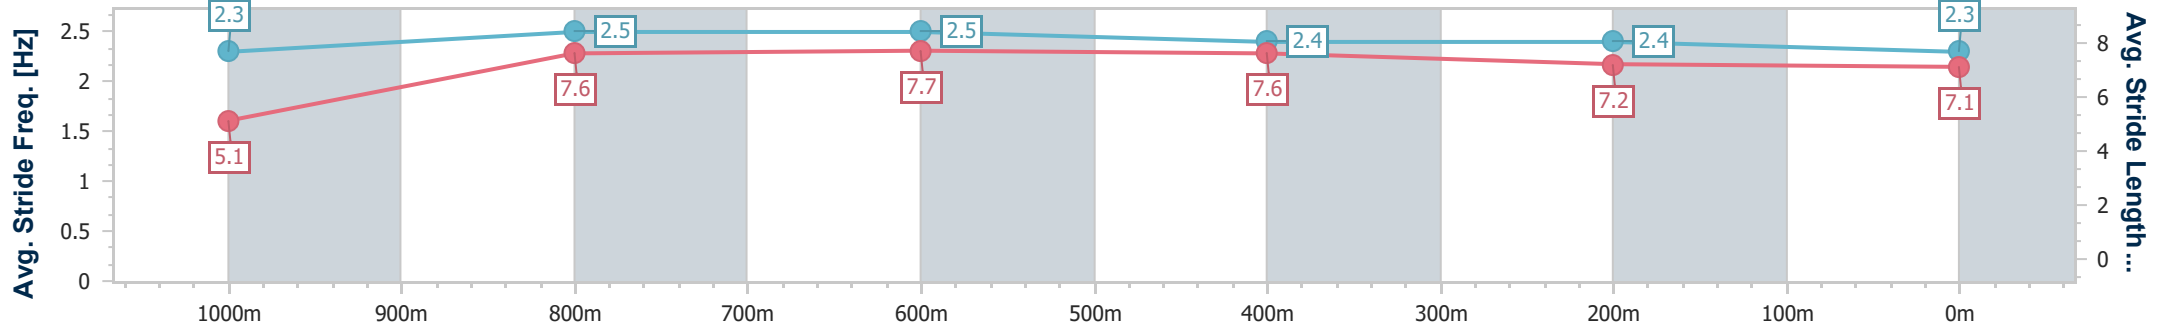

Horse/Jockey Name	Get What You Give
Final Rank	2
Fastest Section Time (Section)	0:08.32 (Overall)
Top Speed [km/h] (Section)	70.4 (800m)
Race State	Finished

Aquis Park Gold Coast Poly QLD Professional
Race 5: ROCHELE PAINTING BENCHMARK 62 Handicap - 1100m

15 July 2023 - 14:29

Track Rating: Synthetic, Weather: Overcast, Rail Position: True

Section	Overall	1000m	800m	600m	400m	200m
Section Times	1:04.50 [2] (0:08.32)	0:56.18 [6] (0:10.74)	0:45.44 [6] (0:10.60)	0:34.84 [6] (0:11.20)	0:23.64 [4] (0:11.58)	0:12.06 [3] (0:12.06)
Average Speed [km/h]	43.3	67.3	68.9	66.0	63.2	59.9
Top Speed [km/h]	63.0	70.1	70.4	67.9	64.6	62.8
Avg. Dist. to Rail [m]	4.9	2.1	2.8	5.3	7.3	7.2
Avg. Stride Freq. [Hz]	2.3	2.5	2.5	2.4	2.4	2.3
Avg. Stride Length [m]	5.1	7.6	7.7	7.6	7.2	7.1

- [ ] Ranking at each section and finish
- -.-.- No data available at this section
- NA No data available