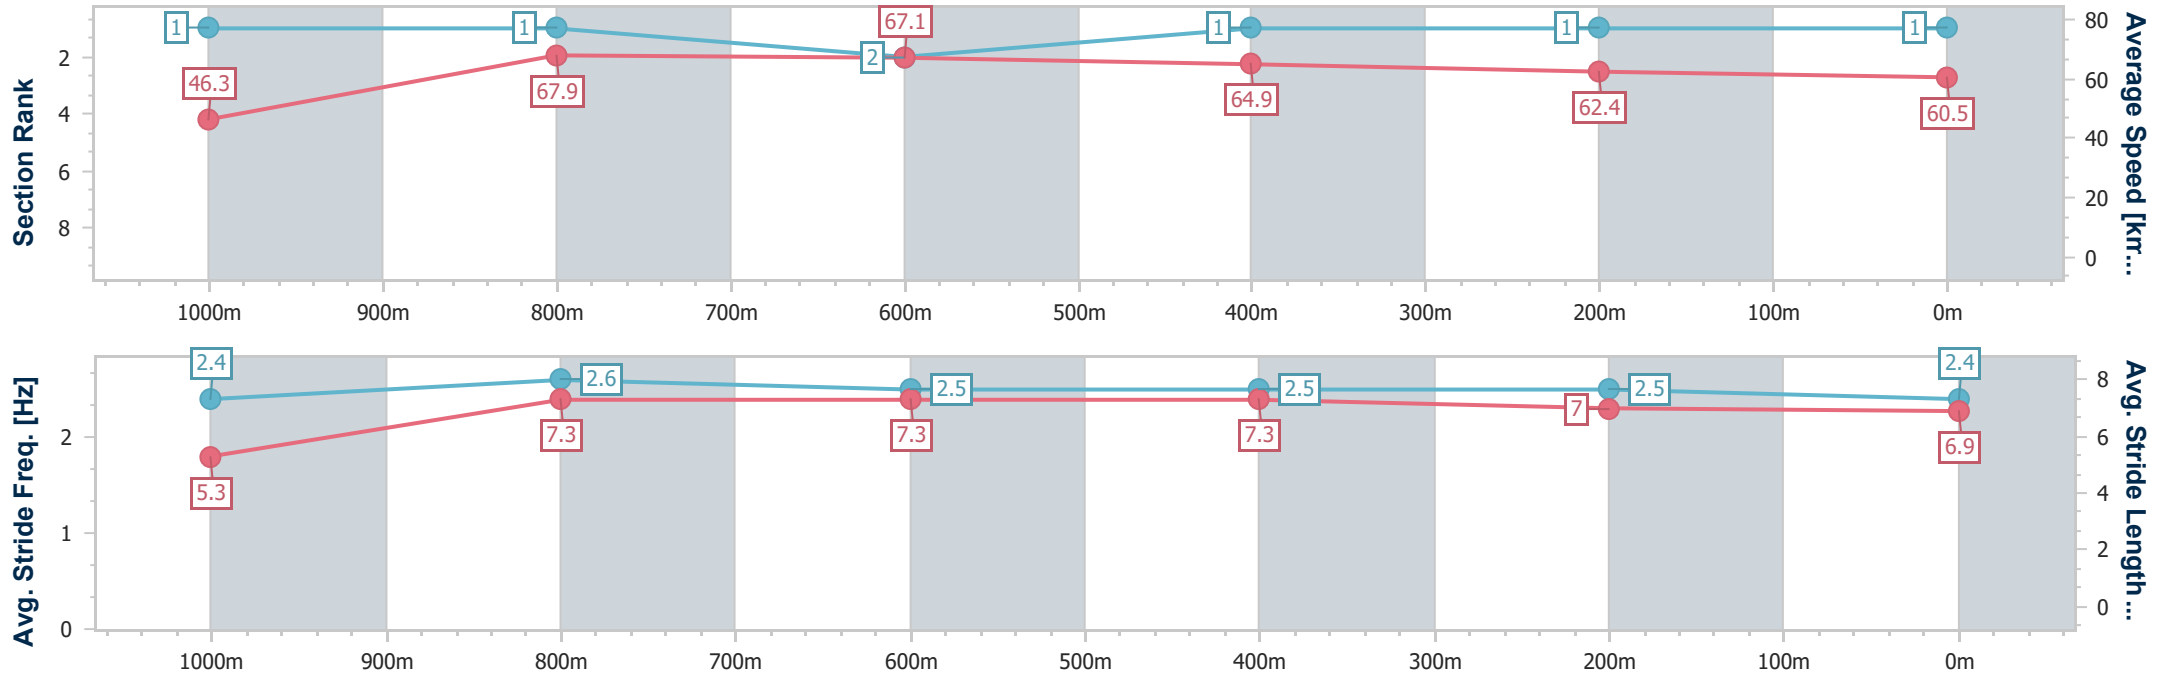

15 July 2023 - 14:29

Track Rating: Synthetic, Weather: Overcast, Rail Position: True

Section	Overall	1000m	800m	600m	400m	200m
Section Times	1:04.06 [1] (0:07.77)	0:56.29 [1] (0:10.69)	0:45.60 [1] (0:10.87)	0:34.73 [2] (0:11.23)	0:23.50 [1] (0:11.62)	0:11.88 [1] (0:11.88)
Average Speed [km/h]	46.3	67.9	67.1	64.9	62.4	60.5
Top Speed [km/h]	65.1	69.4	69.0	67.0	63.9	62.2
Avg. Dist. to Rail [m]	3.3	2.5	2.4	2.8	3.7	6.0
Avg. Stride Freq. [Hz]	2.4	2.6	2.5	2.5	2.5	2.4
Avg. Stride Length [m]	5.3	7.3	7.3	7.3	7.0	6.9