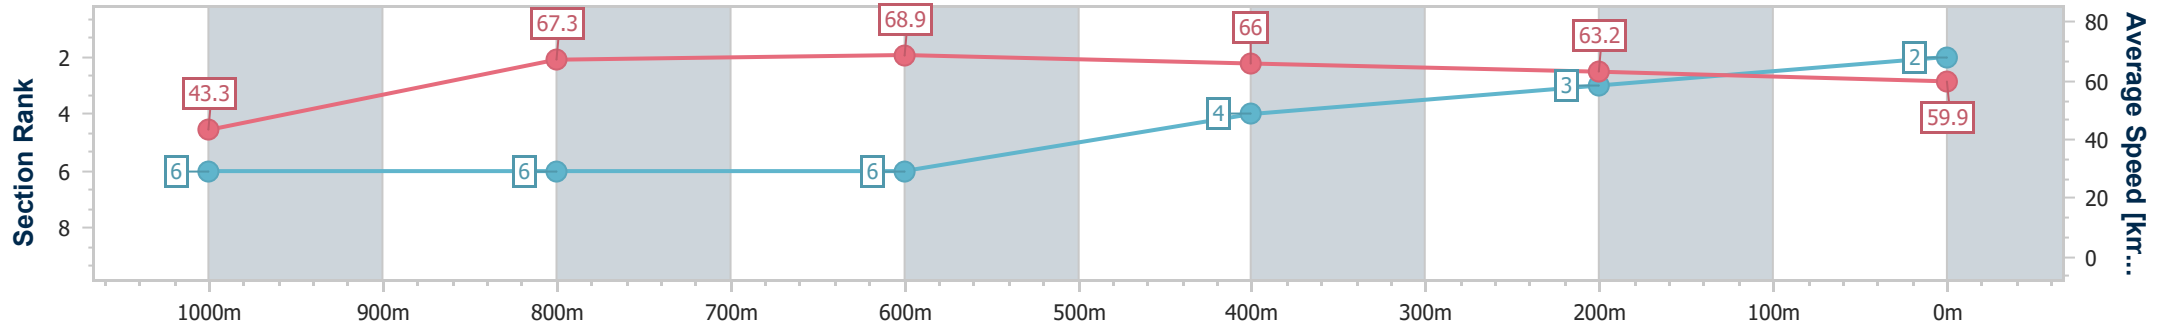

Horse/Jockey Name	Get What You Give
Final Rank	2
Fastest Section Time (Section)	0:08.32 (Overall)
Top Speed [km/h] (Section)	70.4 (800m)
Race State	Finished

Aquis Park Gold Coast Poly QLD Professional
Race 5: ROCHELE PAINTING BENCHMARK 62 Handicap - 1100m

15 July 2023 - 14:29

Track Rating: Synthetic, Weather: Overcast, Rail Position: True

Section	Overall	1000m	800m	600m	400m	200m
Section Times	1:04.50 [2] (0:08.32)	0:56.18 [6] (0:10.74)	0:45.44 [6] (0:10.60)	0:34.84 [6] (0:11.20)	0:23.64 [4] (0:11.58)	0:12.06 [3] (0:12.06)
Average Speed [km/h]	43.3	67.3	68.9	66.0	63.2	59.9
Top Speed [km/h]	63.0	70.1	70.4	67.9	64.6	62.8
Avg. Dist. to Rail [m]	4.9	2.1	2.8	5.3	7.3	7.2
Avg. Stride Freq. [Hz]	2.3	2.5	2.5	2.4	2.4	2.3
Avg. Stride Length [m]	5.1	7.6	7.7	7.6	7.2	7.1

- [ ] Ranking at each section and finish
- -.-.- No data available at this section
- NA No data available