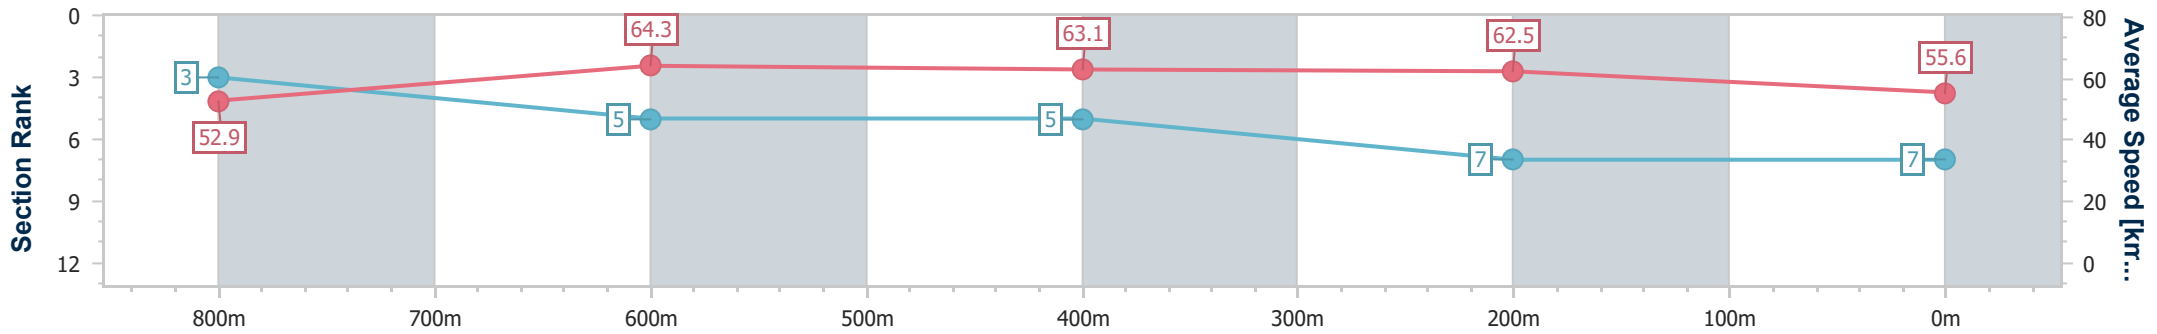

Sunshine Coast QLD Professional

Race 3: QUBE LOGISTICS Maiden Plate - 1000m

16 July 2023 - 13:34

Track Rating: Soft 6, Weather: Overcast, Rail Position: 4m

Section	Overall	800m	600m	400m	200m
Section Times	1:00.84 [7] (0:13.61)	0:47.23 [3] (0:11.29)	0:35.94 [5] (0:11.47)	0:24.47 [5] (0:11.53)	0:12.94 [7] (0:12.94)
Average Speed [km/h]	52.9	64.3	63.1	62.5	55.6
Top Speed [km/h]	66.5	66.1	64.0	63.1	61.1
Avg. Dist. to Rail [m]	4.8	2.8	0.9	2.8	5.4
Avg. Stride Freq. [Hz]	2.4	2.5	2.5	2.4	2.3
Avg. Stride Length [m]	6.3	7.1	7.1	7.2	6.7

- [] Ranking at each section and finish
- .-.- No data available at this section
- NA No data available