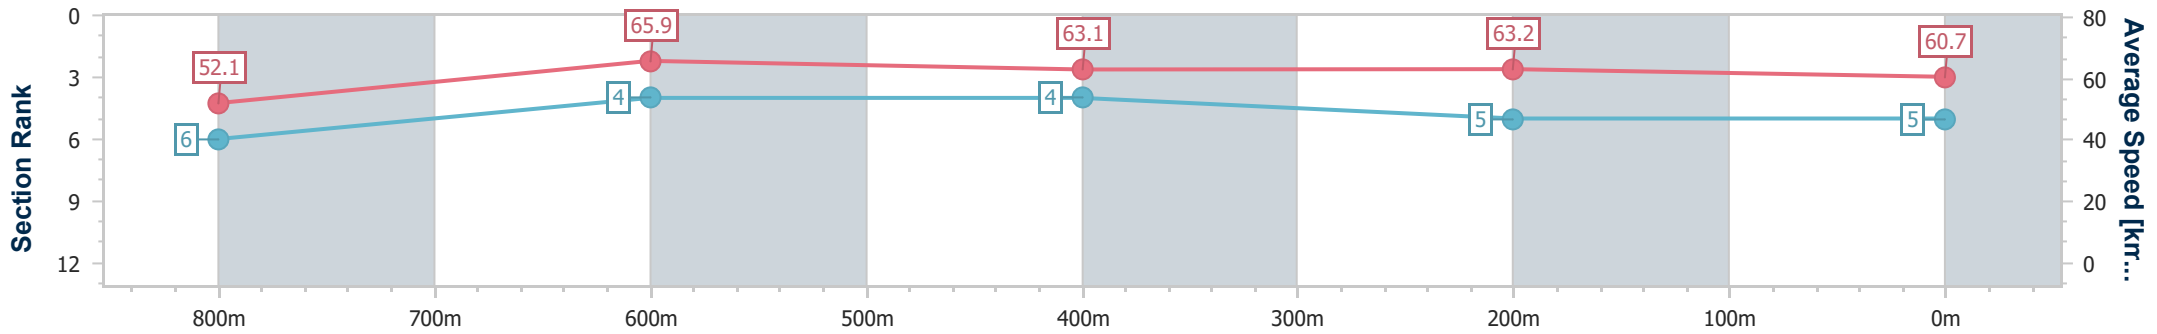

Sunshine Coast QLD Professional

Race 3: QUBE LOGISTICS Maiden Plate - 1000m

16 July 2023 - 13:34

Track Rating: Soft 6, Weather: Overcast, Rail Position: 4m

Section	Overall	800m	600m	400m	200m
Section Times	0:59.56 [5] (0:13.83)	0:45.73 [6] (0:11.02)	0:34.71 [4] (0:11.46)	0:23.25 [4] (0:11.41)	0:11.84 [5] (0:11.84)
Average Speed [km/h]	52.1	65.9	63.1	63.2	60.7
Top Speed [km/h]	66.9	67.3	64.8	64.6	63.0
Avg. Dist. to Rail [m]	7.1	2.6	0.9	2.5	3.6
Avg. Stride Freq. [Hz]	2.4	2.5	2.4	2.4	2.4
Avg. Stride Length [m]	6.3	7.4	7.2	7.2	7.1