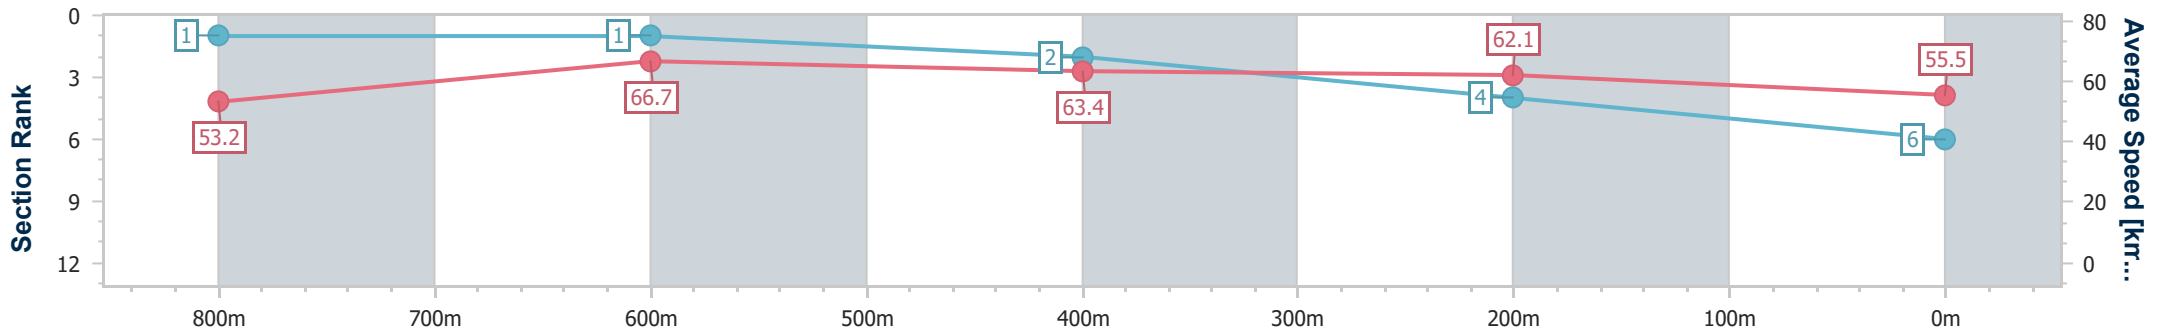

Sunshine Coast QLD Professional

Race 3: QUBE LOGISTICS Maiden Plate - 1000m

16 July 2023 - 13:34

Track Rating: Soft 6, Weather: Overcast, Rail Position: 4m

Section	Overall	800m	600m	400m	200m
Section Times	1:00.62 [6] (0:13.54)	0:47.08 [1] (0:10.95)	0:36.13 [1] (0:11.57)	0:24.56 [2] (0:11.60)	0:12.96 [4] (0:12.96)
Average Speed [km/h]	53.2	66.7	63.4	62.1	55.5
Top Speed [km/h]	66.5	67.9	65.5	63.5	60.9
Avg. Dist. to Rail [m]	6.4	3.8	3.3	4.7	5.6
Avg. Stride Freq. [Hz]	2.5	2.6	2.5	2.4	2.3
Avg. Stride Length [m]	6.1	7.2	7.1	7.1	6.6