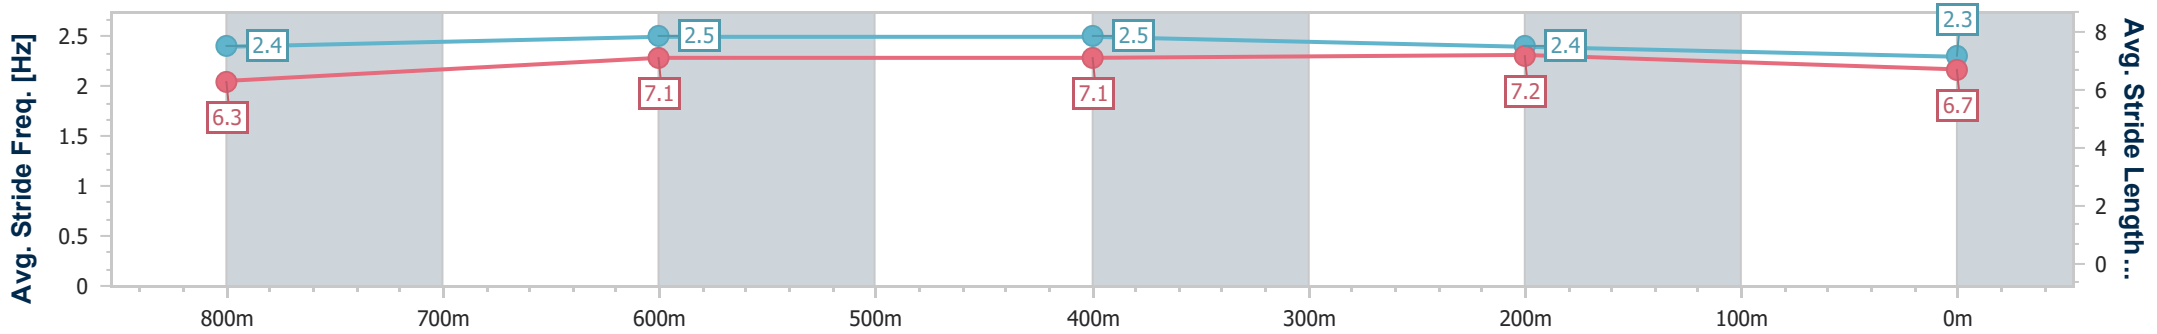

Sunshine Coast QLD Professional

Race 3: QUBE LOGISTICS Maiden Plate - 1000m

16 July 2023 - 13:34

Track Rating: Soft 6, Weather: Overcast, Rail Position: 4m

Section	Overall	800m	600m	400m	200m
Section Times	1:00.84 [7] (0:13.61)	0:47.23 [3] (0:11.29)	0:35.94 [5] (0:11.47)	0:24.47 [5] (0:11.53)	0:12.94 [7] (0:12.94)
Average Speed [km/h]	52.9	64.3	63.1	62.5	55.6
Top Speed [km/h]	66.5	66.1	64.0	63.1	61.1
Avg. Dist. to Rail [m]	4.8	2.8	0.9	2.8	5.4
Avg. Stride Freq. [Hz]	2.4	2.5	2.5	2.4	2.3
Avg. Stride Length [m]	6.3	7.1	7.1	7.2	6.7

- [] Ranking at each section and finish
- .-.- No data available at this section
- NA No data available