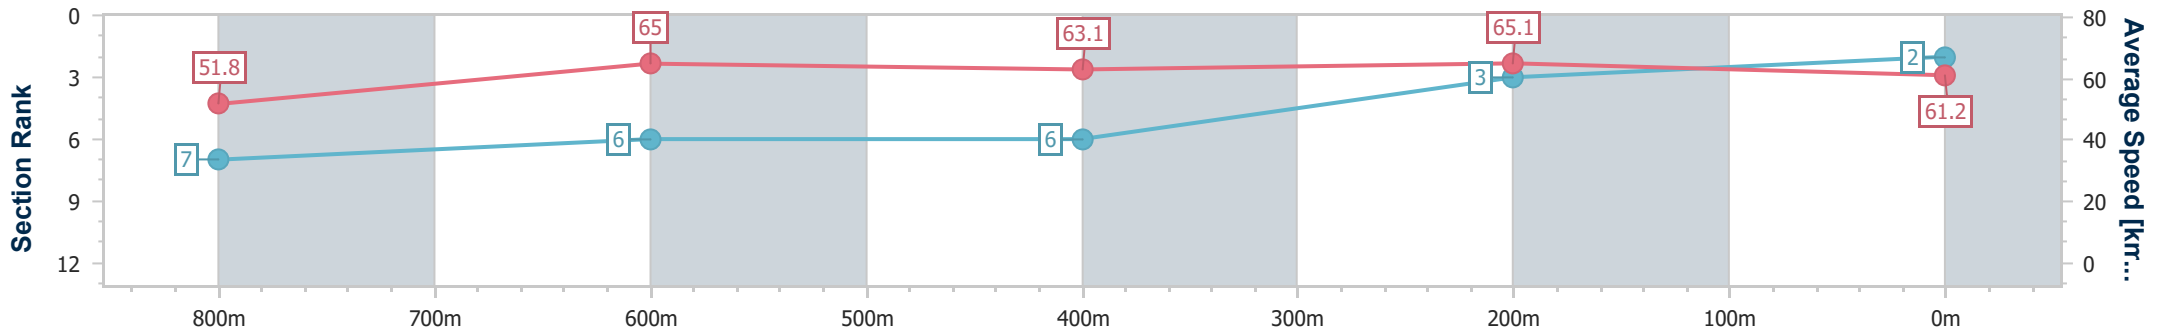

Sunshine Coast QLD Professional

Race 3: QUBE LOGISTICS Maiden Plate - 1000m

16 July 2023 - 13:34

Track Rating: Soft 6, Weather: Overcast, Rail Position: 4m

Section	Overall	800m	600m	400m	200m
Section Times	0:59.24 [2] (0:13.90)	0:45.34 [7] (0:11.12)	0:34.22 [6] (0:11.39)	0:22.83 [6] (0:11.06)	0:11.77 [3] (0:11.77)
Average Speed [km/h]	51.8	65.0	63.1	65.1	61.2
Top Speed [km/h]	66.0	66.4	64.4	66.0	64.3
Avg. Dist. to Rail [m]	4.0	1.4	0.4	0.4	1.1
Avg. Stride Freq. [Hz]	2.4	2.5	2.4	2.5	2.5
Avg. Stride Length [m]	6.2	7.3	7.3	7.3	6.9