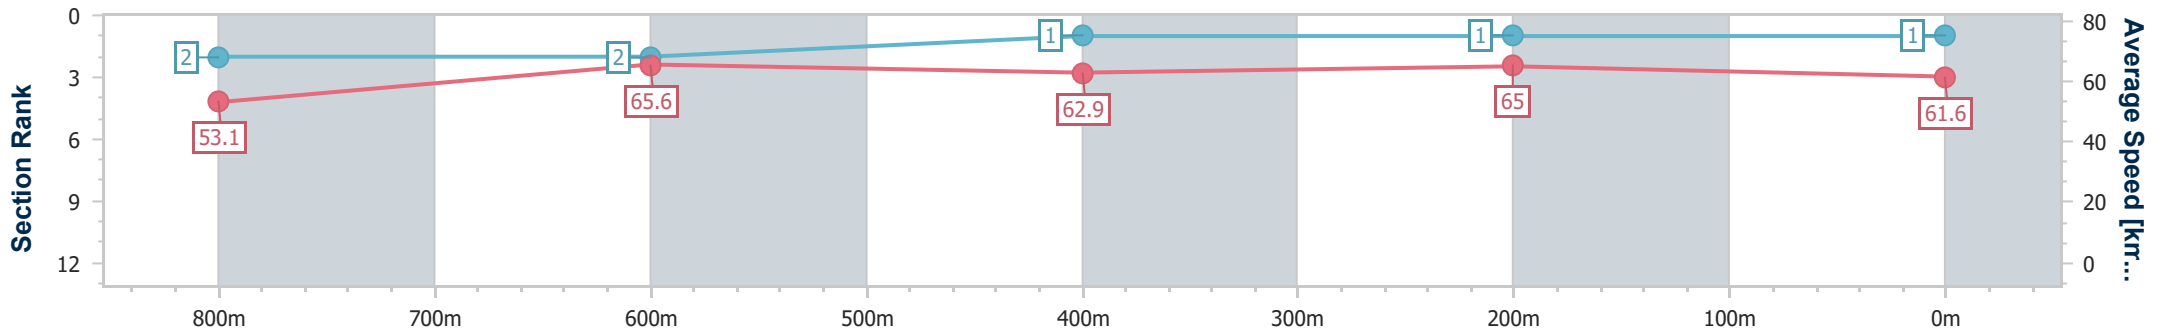

Sunshine Coast QLD Professional

Race 3: QUBE LOGISTICS Maiden Plate - 1000m

16 July 2023 - 13:34

Track Rating: Soft 6, Weather: Overcast, Rail Position: 4m

Section	Overall	800m	600m	400m	200m
Section Times	0:58.73 [1] (0:13.57)	0:45.16 [2] (0:11.01)	0:34.15 [2] (0:11.40)	0:22.75 [1] (0:11.09)	0:11.66 [1] (0:11.66)
Average Speed [km/h]	53.1	65.6	62.9	65.0	61.6
Top Speed [km/h]	67.5	67.0	64.4	66.3	64.5
Avg. Dist. to Rail [m]	4.3	1.7	0.6	0.9	0.4
Avg. Stride Freq. [Hz]	2.4	2.4	2.3	2.4	2.3
Avg. Stride Length [m]	6.2	7.6	7.5	7.6	7.5