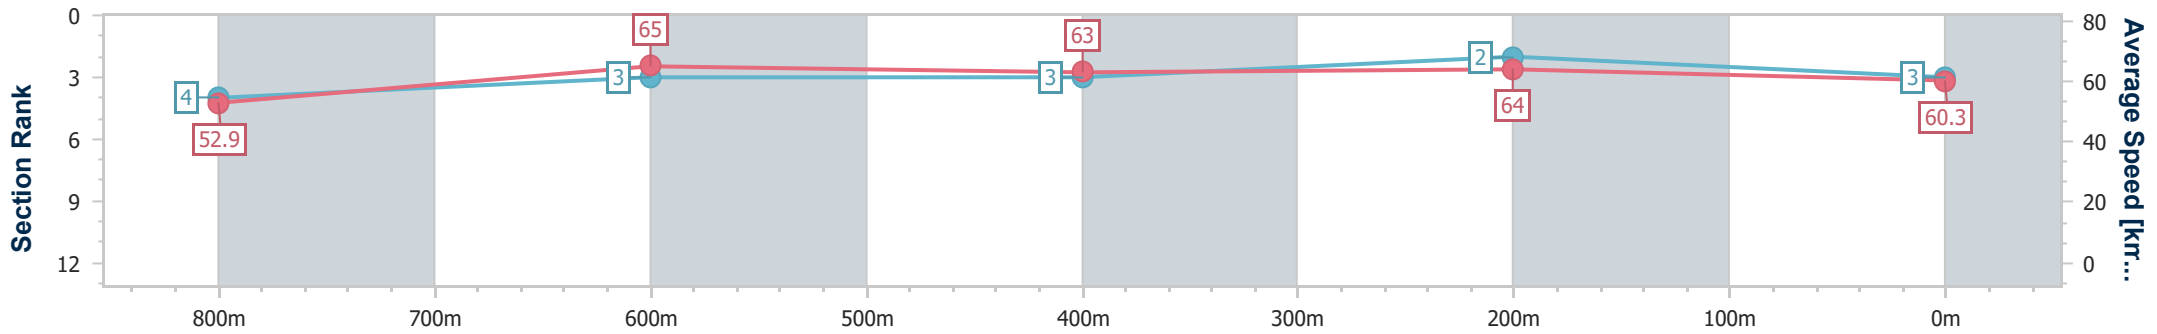

Sunshine Coast QLD Professional

Race 3: QUBE LOGISTICS Maiden Plate - 1000m

16 July 2023 - 13:34

Track Rating: Soft 6, Weather: Overcast, Rail Position: 4m

Section	Overall	800m	600m	400m	200m
Section Times	0:59.33 [3] (0:13.61)	0:45.72 [4] (0:11.12)	0:34.60 [3] (0:11.42)	0:23.18 [3] (0:11.25)	0:11.93 [2] (0:11.93)
Average Speed [km/h]	52.9	65.0	63.0	64.0	60.3
Top Speed [km/h]	67.3	67.5	63.4	64.4	63.0
Avg. Dist. to Rail [m]	2.6	1.2	0.6	1.3	2.8
Avg. Stride Freq. [Hz]	2.3	2.3	2.3	2.3	2.2
Avg. Stride Length [m]	6.5	7.8	7.7	7.7	7.5