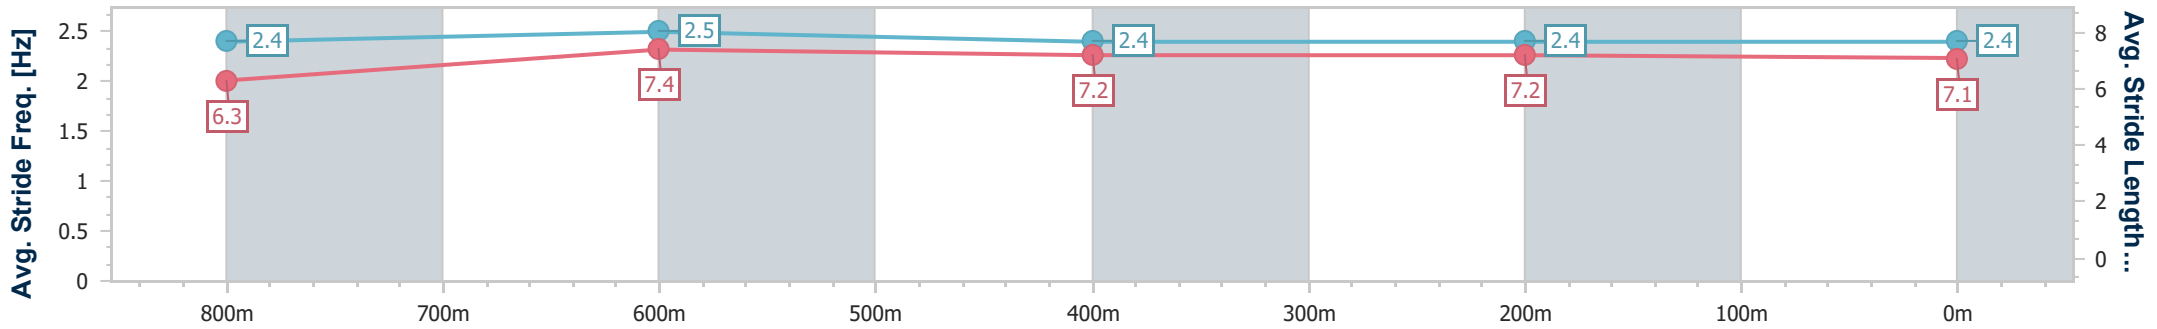

Sunshine Coast QLD Professional

Race 3: QUBE LOGISTICS Maiden Plate - 1000m

16 July 2023 - 13:34

Track Rating: Soft 6, Weather: Overcast, Rail Position: 4m

Section	Overall	800m	600m	400m	200m
Section Times	0:59.56 [5] (0:13.83)	0:45.73 [6] (0:11.02)	0:34.71 [4] (0:11.46)	0:23.25 [4] (0:11.41)	0:11.84 [5] (0:11.84)
Average Speed [km/h]	52.1	65.9	63.1	63.2	60.7
Top Speed [km/h]	66.9	67.3	64.8	64.6	63.0
Avg. Dist. to Rail [m]	7.1	2.6	0.9	2.5	3.6
Avg. Stride Freq. [Hz]	2.4	2.5	2.4	2.4	2.4
Avg. Stride Length [m]	6.3	7.4	7.2	7.2	7.1