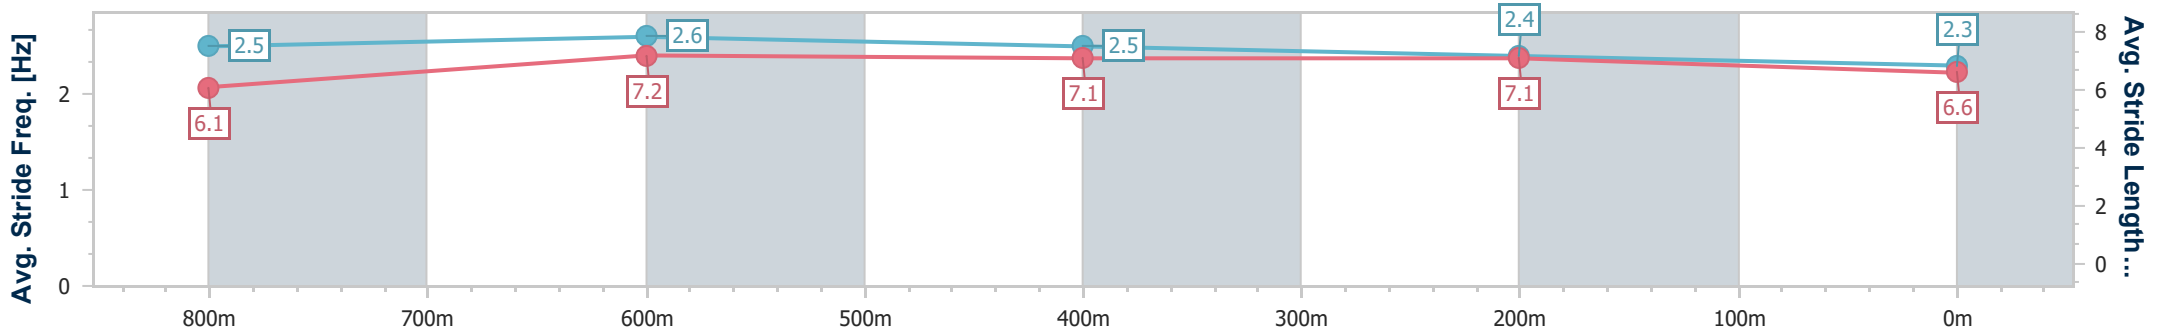

Sunshine Coast QLD Professional

Race 3: QUBE LOGISTICS Maiden Plate - 1000m

16 July 2023 - 13:34

Track Rating: Soft 6, Weather: Overcast, Rail Position: 4m

Section	Overall	800m	600m	400m	200m
Section Times	1:00.62 [6] (0:13.54)	0:47.08 [1] (0:10.95)	0:36.13 [1] (0:11.57)	0:24.56 [2] (0:11.60)	0:12.96 [4] (0:12.96)
Average Speed [km/h]	53.2	66.7	63.4	62.1	55.5
Top Speed [km/h]	66.5	67.9	65.5	63.5	60.9
Avg. Dist. to Rail [m]	6.4	3.8	3.3	4.7	5.6
Avg. Stride Freq. [Hz]	2.5	2.6	2.5	2.4	2.3
Avg. Stride Length [m]	6.1	7.2	7.1	7.1	6.6