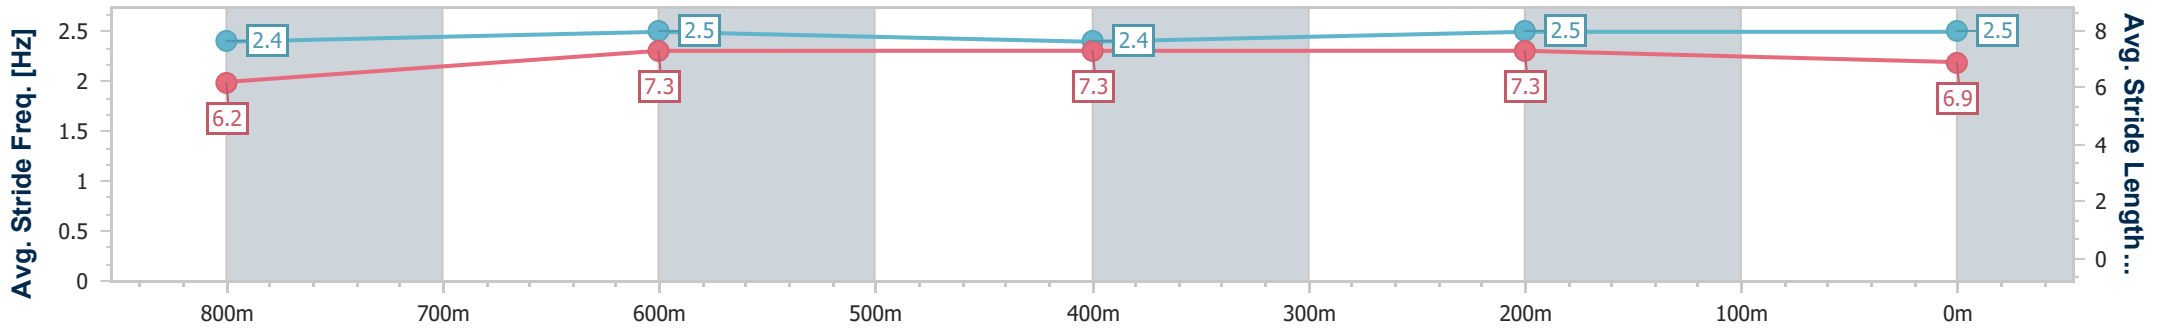

Sunshine Coast QLD Professional

Race 3: QUBE LOGISTICS Maiden Plate - 1000m

16 July 2023 - 13:34

Track Rating: Soft 6, Weather: Overcast, Rail Position: 4m

Section	Overall	800m	600m	400m	200m
Section Times	0:59.24 [2] (0:13.90)	0:45.34 [7] (0:11.12)	0:34.22 [6] (0:11.39)	0:22.83 [6] (0:11.06)	0:11.77 [3] (0:11.77)
Average Speed [km/h]	51.8	65.0	63.1	65.1	61.2
Top Speed [km/h]	66.0	66.4	64.4	66.0	64.3
Avg. Dist. to Rail [m]	4.0	1.4	0.4	0.4	1.1
Avg. Stride Freq. [Hz]	2.4	2.5	2.4	2.5	2.5
Avg. Stride Length [m]	6.2	7.3	7.3	7.3	6.9