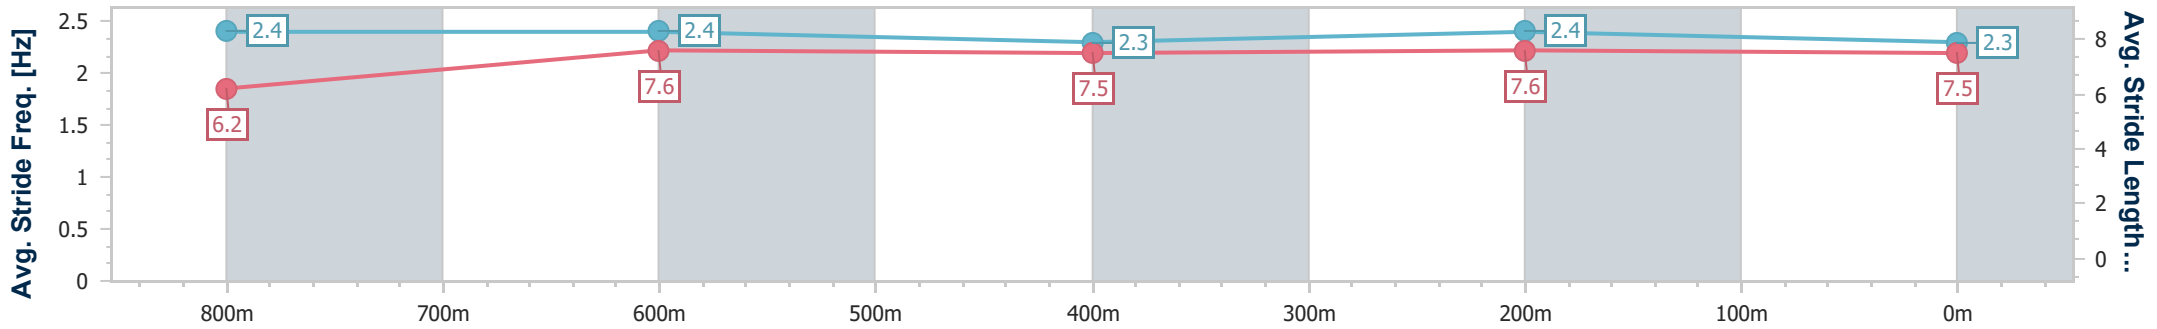

Sunshine Coast QLD Professional

Race 3: QUBE LOGISTICS Maiden Plate - 1000m

16 July 2023 - 13:34

Track Rating: Soft 6, Weather: Overcast, Rail Position: 4m

Section	Overall	800m	600m	400m	200m
Section Times	0:58.73 [1] (0:13.57)	0:45.16 [2] (0:11.01)	0:34.15 [2] (0:11.40)	0:22.75 [1] (0:11.09)	0:11.66 [1] (0:11.66)
Average Speed [km/h]	53.1	65.6	62.9	65.0	61.6
Top Speed [km/h]	67.5	67.0	64.4	66.3	64.5
Avg. Dist. to Rail [m]	4.3	1.7	0.6	0.9	0.4
Avg. Stride Freq. [Hz]	2.4	2.4	2.3	2.4	2.3
Avg. Stride Length [m]	6.2	7.6	7.5	7.6	7.5