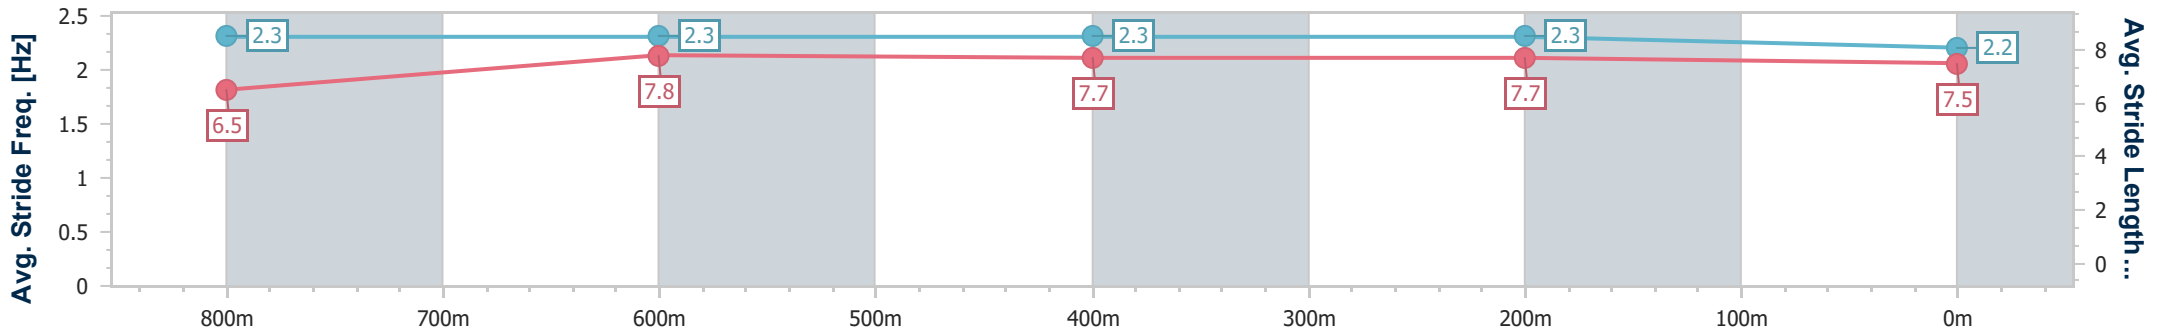

Sunshine Coast QLD Professional

Race 3: QUBE LOGISTICS Maiden Plate - 1000m

16 July 2023 - 13:34

Track Rating: Soft 6, Weather: Overcast, Rail Position: 4m

Section	Overall	800m	600m	400m	200m
Section Times	0:59.33 [3] (0:13.61)	0:45.72 [4] (0:11.12)	0:34.60 [3] (0:11.42)	0:23.18 [3] (0:11.25)	0:11.93 [2] (0:11.93)
Average Speed [km/h]	52.9	65.0	63.0	64.0	60.3
Top Speed [km/h]	67.3	67.5	63.4	64.4	63.0
Avg. Dist. to Rail [m]	2.6	1.2	0.6	1.3	2.8
Avg. Stride Freq. [Hz]	2.3	2.3	2.3	2.3	2.2
Avg. Stride Length [m]	6.5	7.8	7.7	7.7	7.5