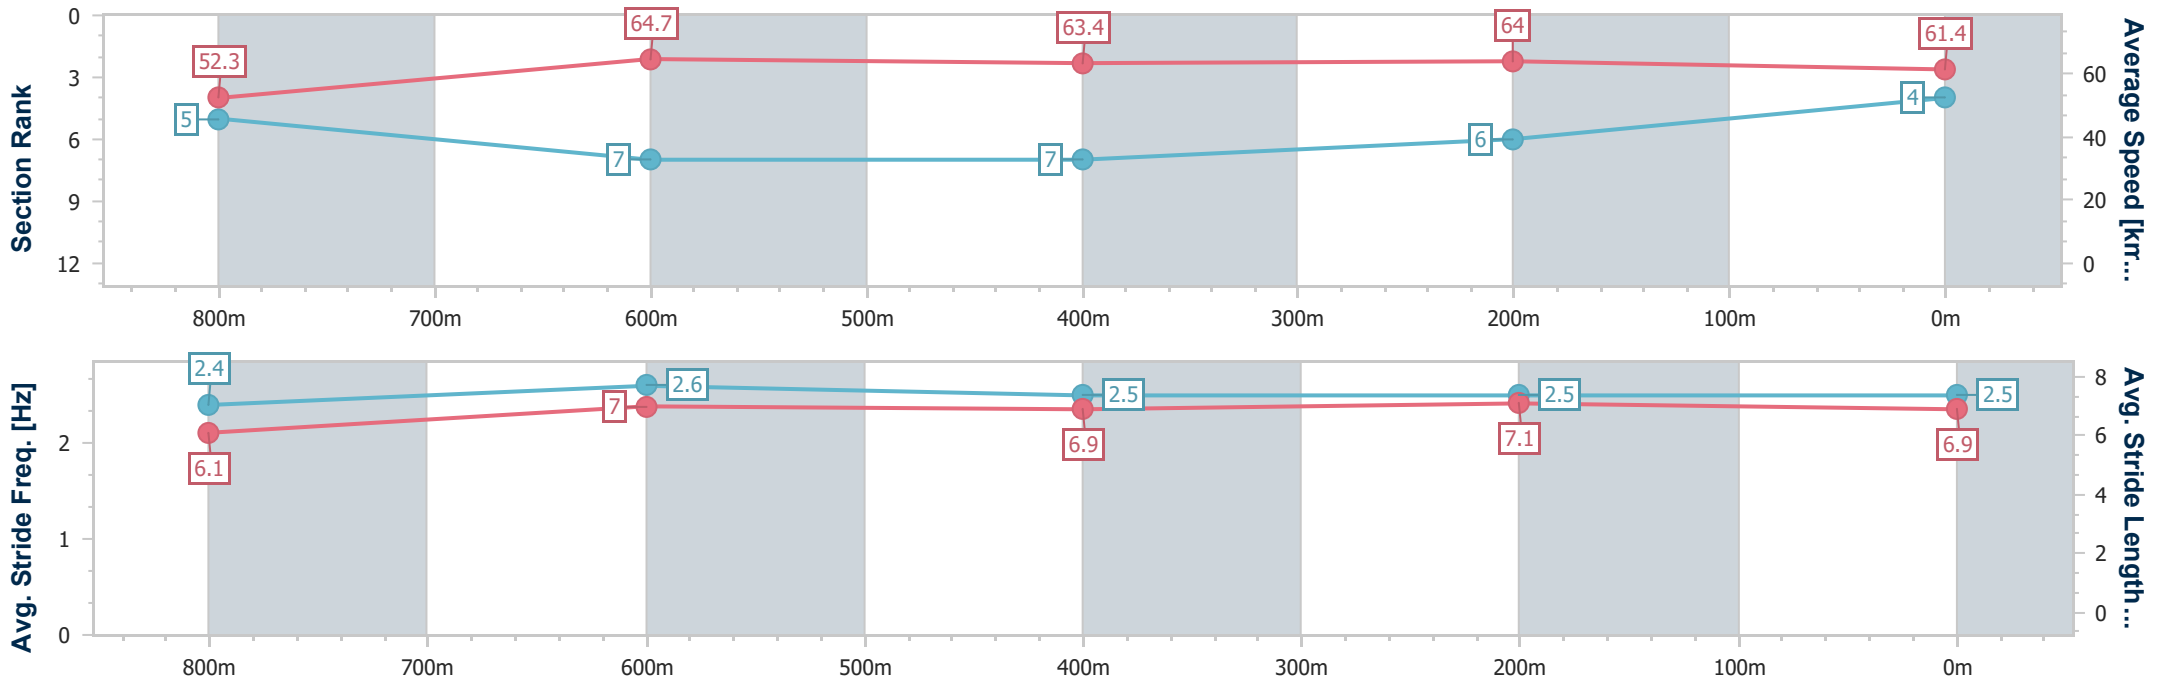

Sunshine Coast QLD Professional

Race 3: QUBE LOGISTICS Maiden Plate - 1000m

16 July 2023 - 13:34

Track Rating: Soft 6, Weather: Overcast, Rail Position: 4m

Section	Overall	800m	600m	400m	200m
Section Times	0:59.55 [4] (0:13.78)	0:45.77 [5] (0:11.30)	0:34.47 [7] (0:11.47)	0:23.00 [7] (0:11.26)	0:11.74 [6] (0:11.74)
Average Speed [km/h]	52.3	64.7	63.4	64.0	61.4
Top Speed [km/h]	65.4	65.5	64.3	64.8	63.1
Avg. Dist. to Rail [m]	8.1	4.1	2.1	2.2	1.6
Avg. Stride Freq. [Hz]	2.4	2.6	2.5	2.5	2.5
Avg. Stride Length [m]	6.1	7.0	6.9	7.1	6.9

- [] Ranking at each section and finish
- .-.- No data available at this section
- NA No data available

Horse/Jockey Name	Puzzle Designer
Final Rank	5
Fastest Section Time (Section)	0:11.02 (800m)
Top Speed [km/h] (Section)	67.3 (800m)
Race State	Finished