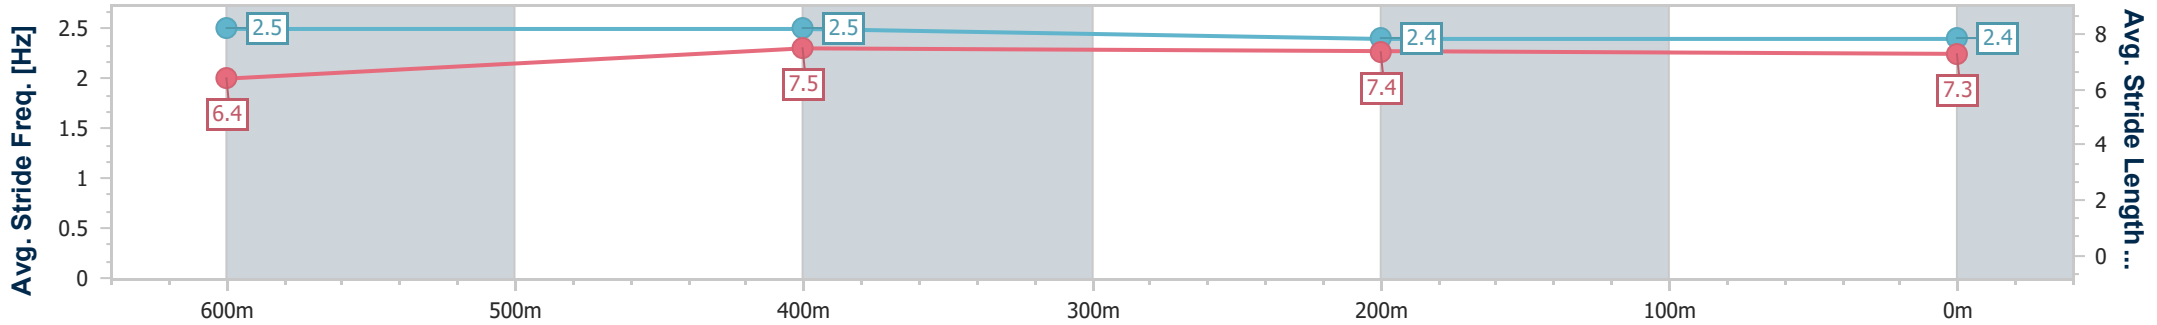

Horse/Jockey Name	Courageous Gal
Final Rank	4
Fastest Section Time (Section)	0:10.90 (400m)
Top Speed [km/h] (Section)	69.0 (600m)
Race State	Finished

Ipswich QLD Professional
Race 1: FOLLOW @IPSWICHTURFCLUB QTIS Three-Year-Old
Maiden Plate - 800m
04 August 2023 - 12:27

Track Rating: Soft 5, Weather: Overcast, Rail Position: +6m Entire

Section	Overall	600m	400m	200m
Section Times	0:46.49 [4] (0:13.41)	0:33.08 [5] (0:10.97)	0:22.11 [4] (0:10.90)	0:11.21 [5] (0:11.21)
Average Speed [km/h]	53.7	67.3	65.6	64.2
Top Speed [km/h]	67.6	69.0	66.6	66.2
Avg. Dist. to Rail [m]	16.6	8.6	3.4	2.1
Avg. Stride Freq. [Hz]	2.5	2.5	2.4	2.4
Avg. Stride Length [m]	6.4	7.5	7.4	7.3

- [ ] Ranking at each section and finish
- -.-.- No data available at this section
- NA No data available