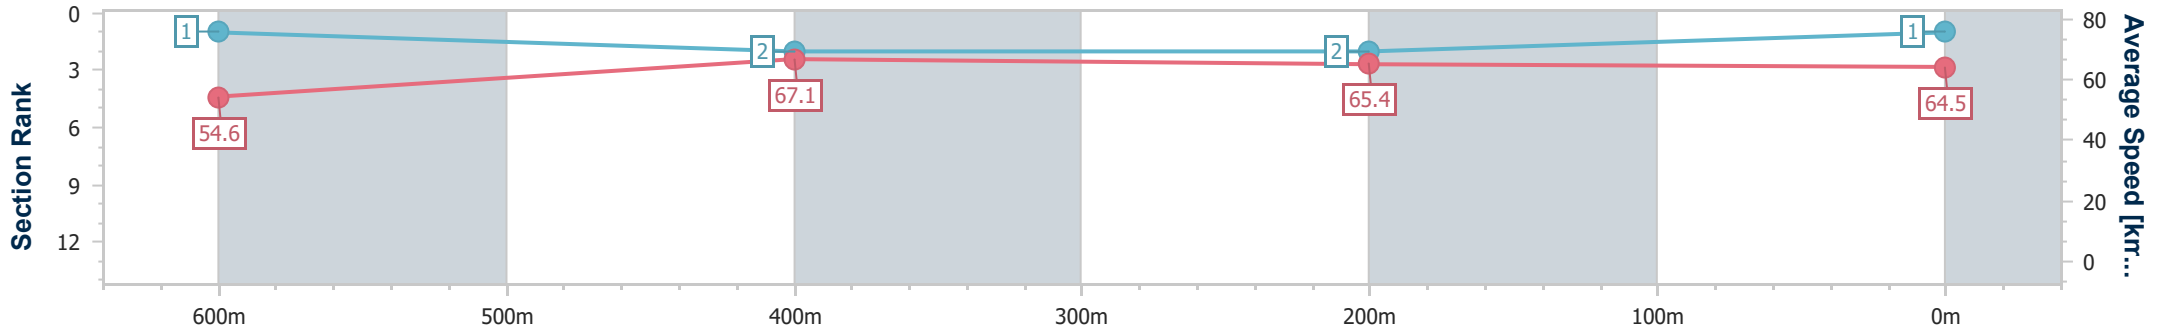

- [] Ranking at each section and finish
- .-.- No data available at this section
- NA No data available

Horse/Jockey Name	Side Show Sally
Final Rank	2
Fastest Section Time (Section)	0:10.87 (600m)
Top Speed [km/h] (Section)	69.5 (600m)
Race State	Finished