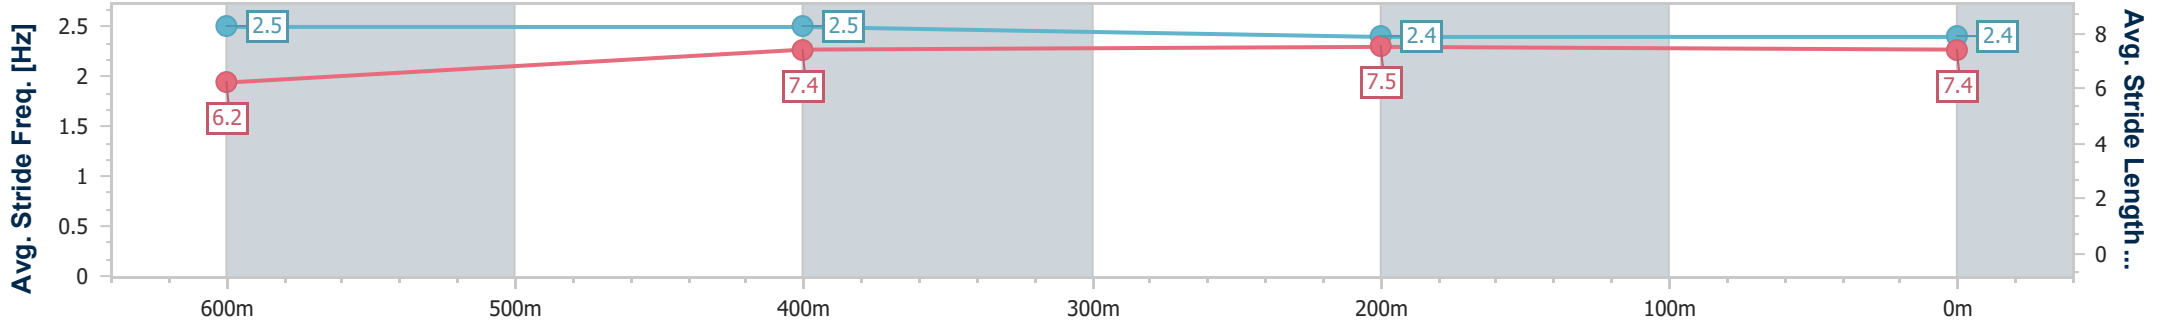

- [] Ranking at each section and finish
- .-.- No data available at this section
- NA No data available

Horse/Jockey Name	Ilfracombe Kid
Final Rank	7
Fastest Section Time (Section)	0:11.02 (400m)
Top Speed [km/h] (Section)	67.6 (Overall)
Race State	Finished

Ipswich QLD Professional
 Race 1: FOLLOW @IPSWICHTURFCLUB QTIS Three-Year-Old
 Maiden Plate - 800m
 04 August 2023 - 12:27

Track Rating: Soft 5, Weather: Overcast, Rail Position: +6m Entire

Section	Overall	600m	400m	200m
Section Times	0:46.96 [7] (0:13.56)	0:33.40 [6] (0:11.13)	0:22.27 [7] (0:11.02)	0:11.25 [7] (0:11.25)
Average Speed [km/h]	53.2	66.3	64.8	64.5
Top Speed [km/h]	67.6	67.1	66.3	65.4
Avg. Dist. to Rail [m]	15.0	8.5	4.2	3.3
Avg. Stride Freq. [Hz]	2.5	2.5	2.4	2.4
Avg. Stride Length [m]	6.2	7.4	7.5	7.4