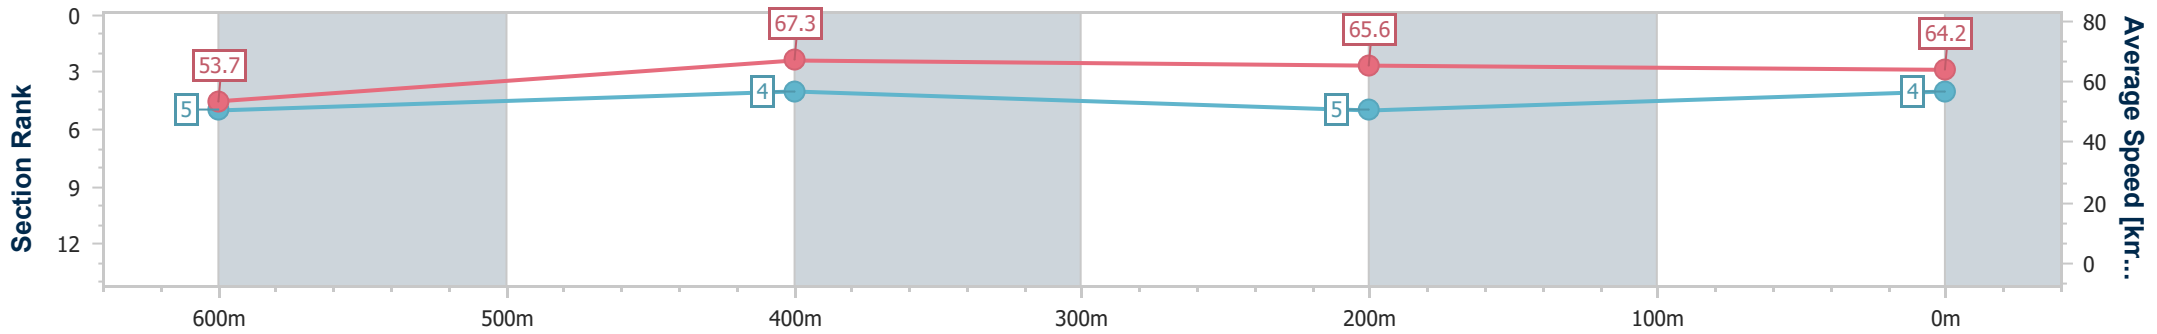

Horse/Jockey Name	Courageous Gal
Final Rank	4
Fastest Section Time (Section)	0:10.90 (400m)
Top Speed [km/h] (Section)	69.0 (600m)
Race State	Finished

Ipswich QLD Professional
Race 1: FOLLOW @IPSWICHTURFCLUB QTIS Three-Year-Old
Maiden Plate - 800m
04 August 2023 - 12:27

Track Rating: Soft 5, Weather: Overcast, Rail Position: +6m Entire

Section	Overall	600m	400m	200m
Section Times	0:46.49 [4] (0:13.41)	0:33.08 [5] (0:10.97)	0:22.11 [4] (0:10.90)	0:11.21 [5] (0:11.21)
Average Speed [km/h]	53.7	67.3	65.6	64.2
Top Speed [km/h]	67.6	69.0	66.6	66.2
Avg. Dist. to Rail [m]	16.6	8.6	3.4	2.1
Avg. Stride Freq. [Hz]	2.5	2.5	2.4	2.4
Avg. Stride Length [m]	6.4	7.5	7.4	7.3

- [ ] Ranking at each section and finish
- -.-.- No data available at this section
- NA No data available