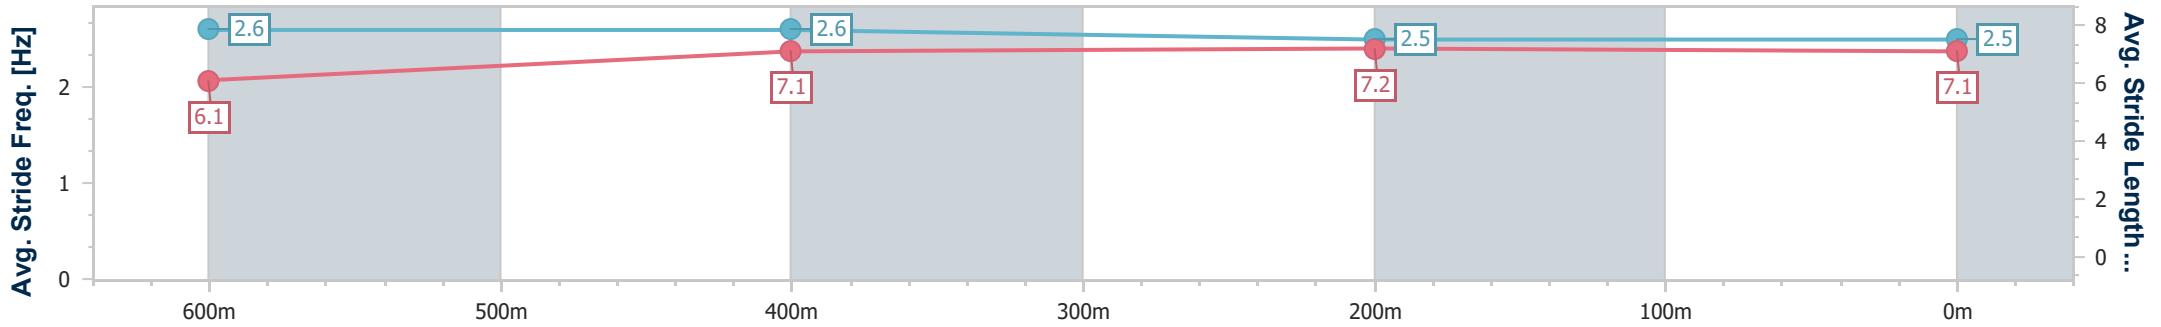

Horse/Jockey Name	Miss Bittersweet
Final Rank	3
Fastest Section Time (Section)	0:10.83 (400m)
Top Speed [km/h] (Section)	68.4 (600m)
Race State	Finished

Ipswich QLD Professional
Race 1: FOLLOW @IPSWICHTURFCLUB QTIS Three-Year-Old
Maiden Plate - 800m
04 August 2023 - 12:27

Track Rating: Soft 5, Weather: Overcast, Rail Position: +6m Entire

Section	Overall	600m	400m	200m
Section Times	0:46.45 [3] (0:13.34)	0:33.11 [3] (0:11.07)	0:22.04 [5] (0:10.83)	0:11.21 [3] (0:11.21)
Average Speed [km/h]	54.0	66.7	66.1	64.2
Top Speed [km/h]	68.2	68.4	66.9	66.3
Avg. Dist. to Rail [m]	12.3	8.4	3.3	2.4
Avg. Stride Freq. [Hz]	2.6	2.6	2.5	2.5
Avg. Stride Length [m]	6.1	7.1	7.2	7.1

- [ ] Ranking at each section and finish
- -.-.- No data available at this section
- NA No data available