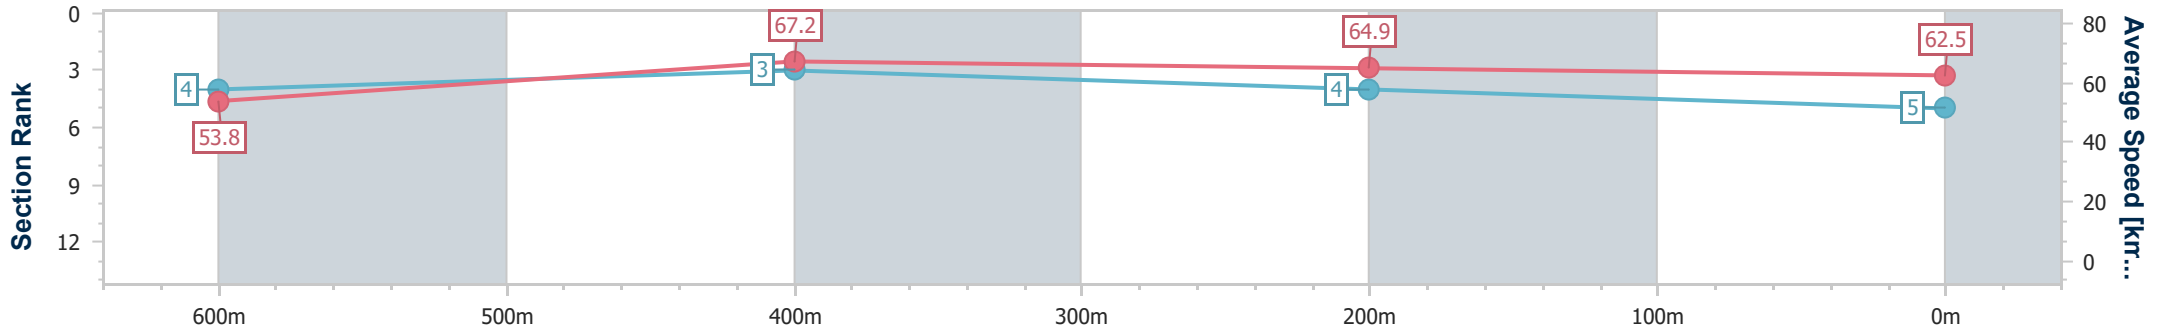

- [] Ranking at each section and finish
- .-.- No data available at this section
- NA No data available

Horse/Jockey Name	Dawn Down Under
Final Rank	6
Fastest Section Time (Section)	0:10.83 (600m)
Top Speed [km/h] (Section)	69.3 (600m)
Race State	Finished