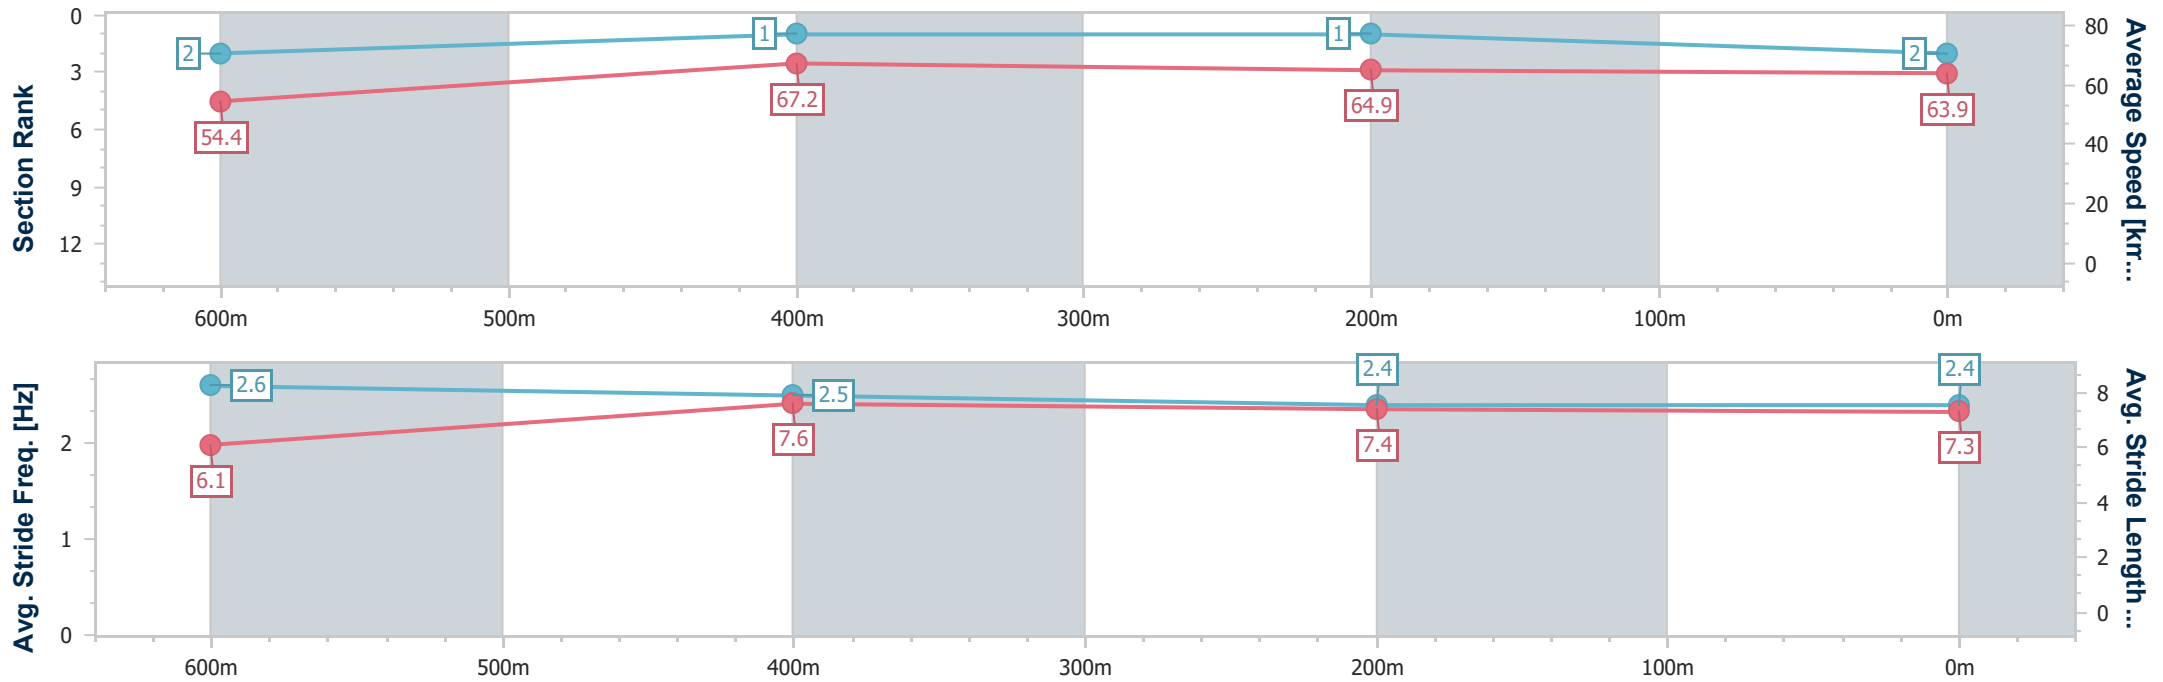

Horse/Jockey Name	Side Show Sally
Final Rank	2
Fastest Section Time (Section)	0:10.87 (600m)
Top Speed [km/h] (Section)	69.5 (600m)
Race State	Finished

Ipswich QLD Professional
Race 1: FOLLOW @IPSWICHTURFCLUB QTIS Three-Year-Old
Maiden Plate - 800m
04 August 2023 - 12:27

Track Rating: Soft 5, Weather: Overcast, Rail Position: +6m Entire

Section	Overall	600m	400m	200m
Section Times	0:46.31 [2] (0:13.23)	0:33.08 [2] (0:10.87)	0:22.21 [1] (0:10.93)	0:11.28 [1] (0:11.28)
Average Speed [km/h]	54.4	67.2	64.9	63.9
Top Speed [km/h]	69.1	69.5	65.8	66.6
Avg. Dist. to Rail [m]	11.3	5.5	6.0	7.2
Avg. Stride Freq. [Hz]	2.6	2.5	2.4	2.4
Avg. Stride Length [m]	6.1	7.6	7.4	7.3

- [ ] Ranking at each section and finish
- -.-.- No data available at this section
- NA No data available