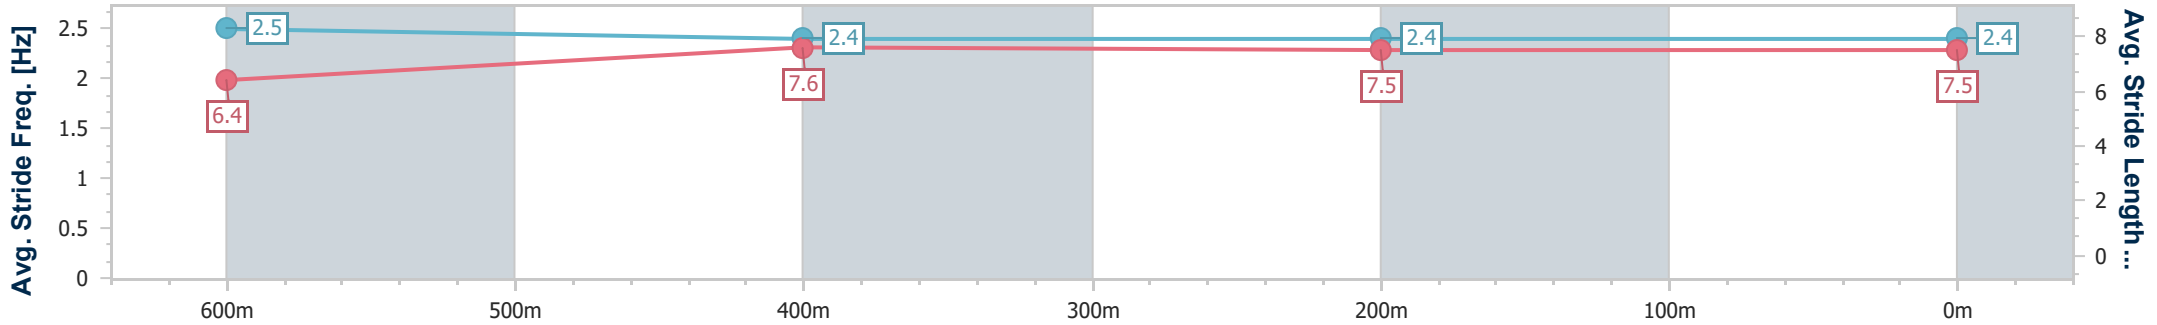

- [] Ranking at each section and finish
- .-.- No data available at this section
- NA No data available

Horse/Jockey Name	Side Show Sally
Final Rank	2
Fastest Section Time (Section)	0:10.87 (600m)
Top Speed [km/h] (Section)	69.5 (600m)
Race State	Finished