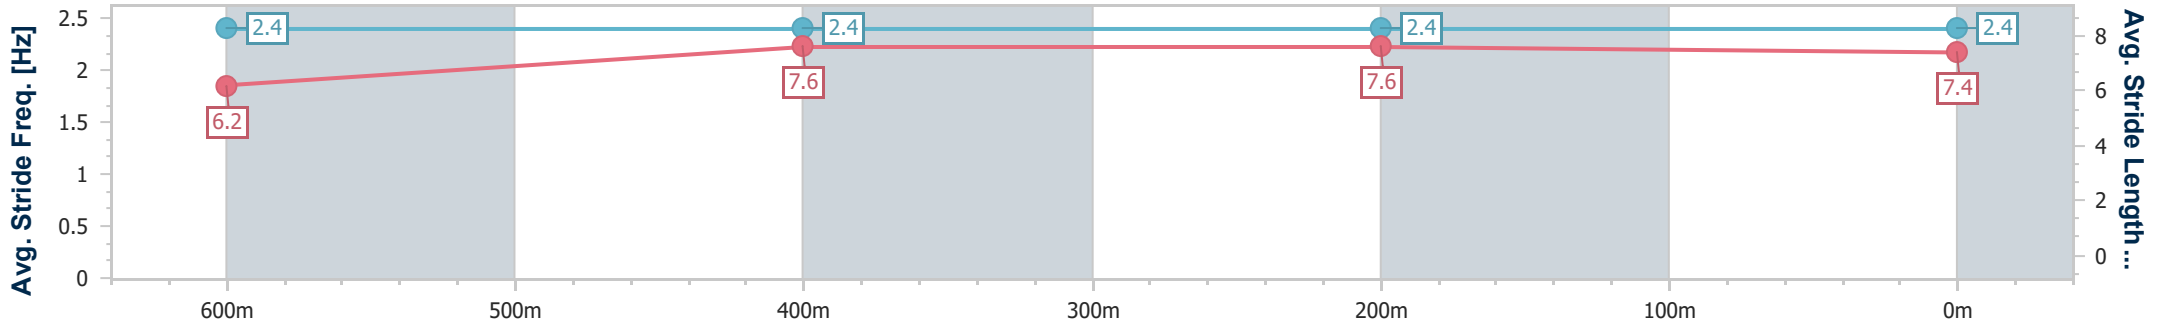

- [] Ranking at each section and finish
- .-.- No data available at this section
- NA No data available

Horse/Jockey Name	Dawn Down Under
Final Rank	6
Fastest Section Time (Section)	0:10.83 (600m)
Top Speed [km/h] (Section)	69.3 (600m)
Race State	Finished

Ipswich QLD Professional
 Race 1: FOLLOW @IPSWICHTURFCLUB QTIS Three-Year-Old
 Maiden Plate - 800m

04 August 2023 - 12:27

Track Rating: Soft 5, Weather: Overcast, Rail Position: +6m Entire

Section	Overall	600m	400m	200m
Section Times	0:46.84 [6] (0:13.84)	0:33.00 [8] (0:10.83)	0:22.17 [6] (0:10.89)	0:11.28 [6] (0:11.28)
Average Speed [km/h]	52.0	67.4	64.7	63.8
Top Speed [km/h]	68.8	69.3	65.9	64.8
Avg. Dist. to Rail [m]	8.8	5.2	7.4	9.4
Avg. Stride Freq. [Hz]	2.4	2.4	2.4	2.4
Avg. Stride Length [m]	6.2	7.6	7.6	7.4