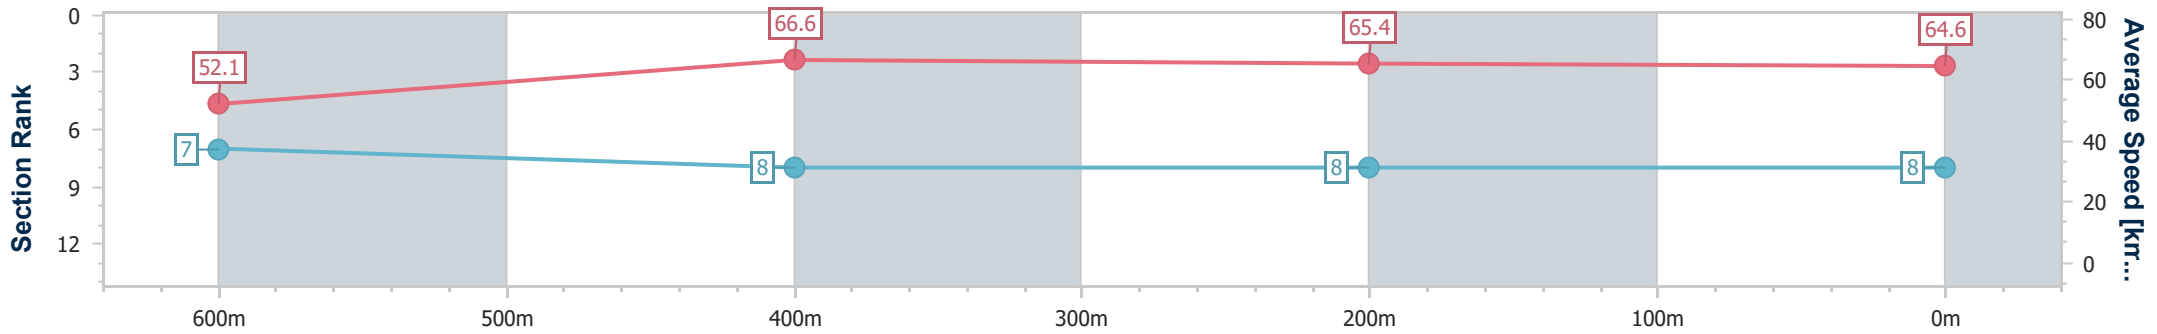

- [] Ranking at each section and finish
- .-.- No data available at this section
- NA No data available

Horse/Jockey Name	Airborne Hotdog
Final Rank	8
Fastest Section Time (Section)	0:10.91 (400m)
Top Speed [km/h] (Section)	67.9 (600m)
Race State	Finished

Ipswich QLD Professional
 Race 1: FOLLOW @IPSWICHTURFCLUB QTIS Three-Year-Old
 Maiden Plate - 800m

04 August 2023 - 12:27

Track Rating: Soft 5, Weather: Overcast, Rail Position: +6m Entire

Section	Overall	600m	400m	200m
Section Times	0:47.03 [8] (0:13.83)	0:33.20 [7] (0:11.12)	0:22.08 [8] (0:10.91)	0:11.17 [8] (0:11.17)
Average Speed [km/h]	52.1	66.6	65.4	64.6
Top Speed [km/h]	67.1	67.9	66.2	66.3
Avg. Dist. to Rail [m]	12.3	9.0	3.7	2.3
Avg. Stride Freq. [Hz]	2.4	2.4	2.3	2.3
Avg. Stride Length [m]	6.3	7.8	7.8	7.7