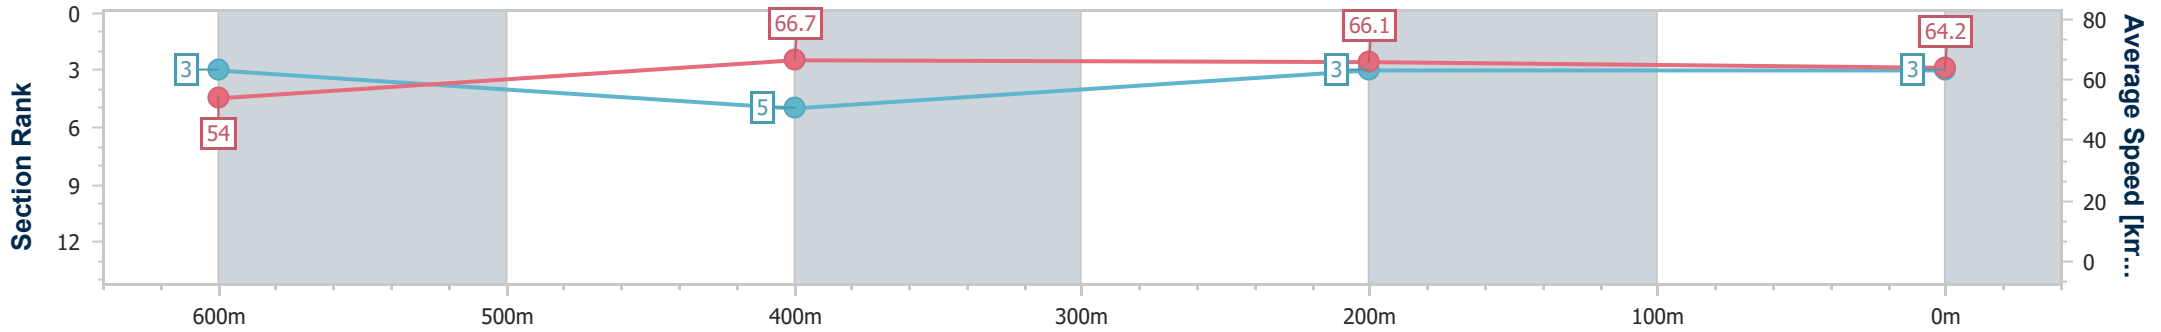

Horse/Jockey Name	Miss Bittersweet
Final Rank	3
Fastest Section Time (Section)	0:10.83 (400m)
Top Speed [km/h] (Section)	68.4 (600m)
Race State	Finished

Ipswich QLD Professional
Race 1: FOLLOW @IPSWICHTURFCLUB QTIS Three-Year-Old
Maiden Plate - 800m
04 August 2023 - 12:27

Track Rating: Soft 5, Weather: Overcast, Rail Position: +6m Entire

Section	Overall	600m	400m	200m
Section Times	0:46.45 [3] (0:13.34)	0:33.11 [3] (0:11.07)	0:22.04 [5] (0:10.83)	0:11.21 [3] (0:11.21)
Average Speed [km/h]	54.0	66.7	66.1	64.2
Top Speed [km/h]	68.2	68.4	66.9	66.3
Avg. Dist. to Rail [m]	12.3	8.4	3.3	2.4
Avg. Stride Freq. [Hz]	2.6	2.6	2.5	2.5
Avg. Stride Length [m]	6.1	7.1	7.2	7.1

- [ ] Ranking at each section and finish
- -.-.- No data available at this section
- NA No data available