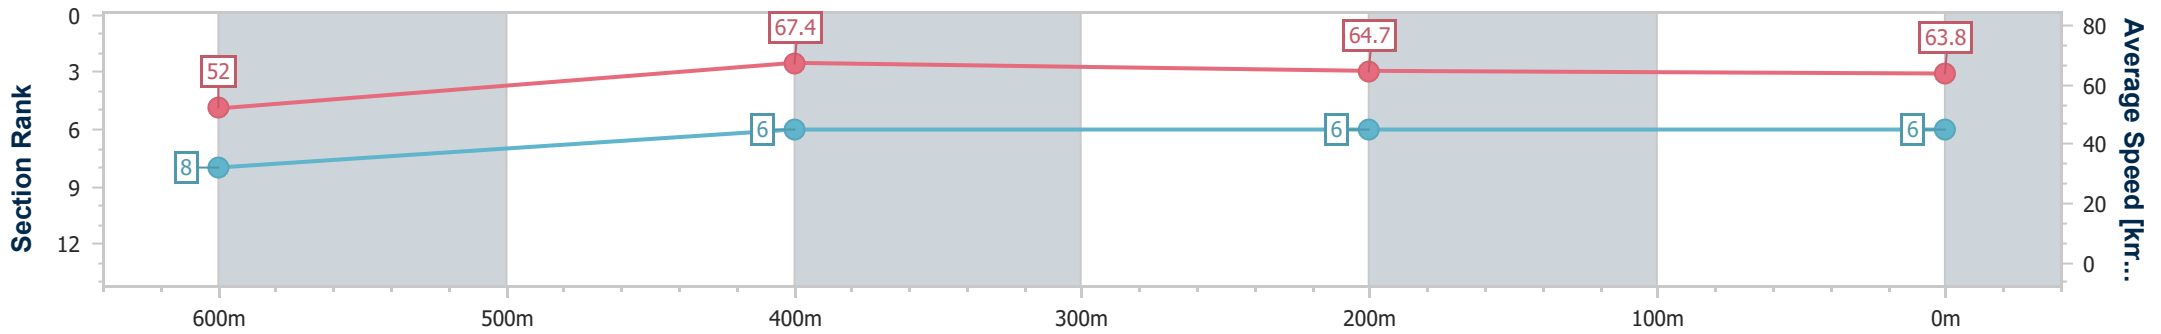

Horse/Jockey Name	Dawn Down Under
Final Rank	6
Fastest Section Time (Section)	0:10.83 (600m)
Top Speed [km/h] (Section)	69.3 (600m)
Race State	Finished

Ipswich QLD Professional
Race 1: FOLLOW @IPSWICHTURFCLUB QTIS Three-Year-Old
Maiden Plate - 800m

04 August 2023 - 12:27

Track Rating: Soft 5, Weather: Overcast, Rail Position: +6m Entire

Section	Overall	600m	400m	200m
Section Times	0:46.84 [6] (0:13.84)	0:33.00 [8] (0:10.83)	0:22.17 [6] (0:10.89)	0:11.28 [6] (0:11.28)
Average Speed [km/h]	52.0	67.4	64.7	63.8
Top Speed [km/h]	68.8	69.3	65.9	64.8
Avg. Dist. to Rail [m]	8.8	5.2	7.4	9.4
Avg. Stride Freq. [Hz]	2.4	2.4	2.4	2.4
Avg. Stride Length [m]	6.2	7.6	7.6	7.4

- [ ] Ranking at each section and finish
- -.-.- No data available at this section
- NA No data available