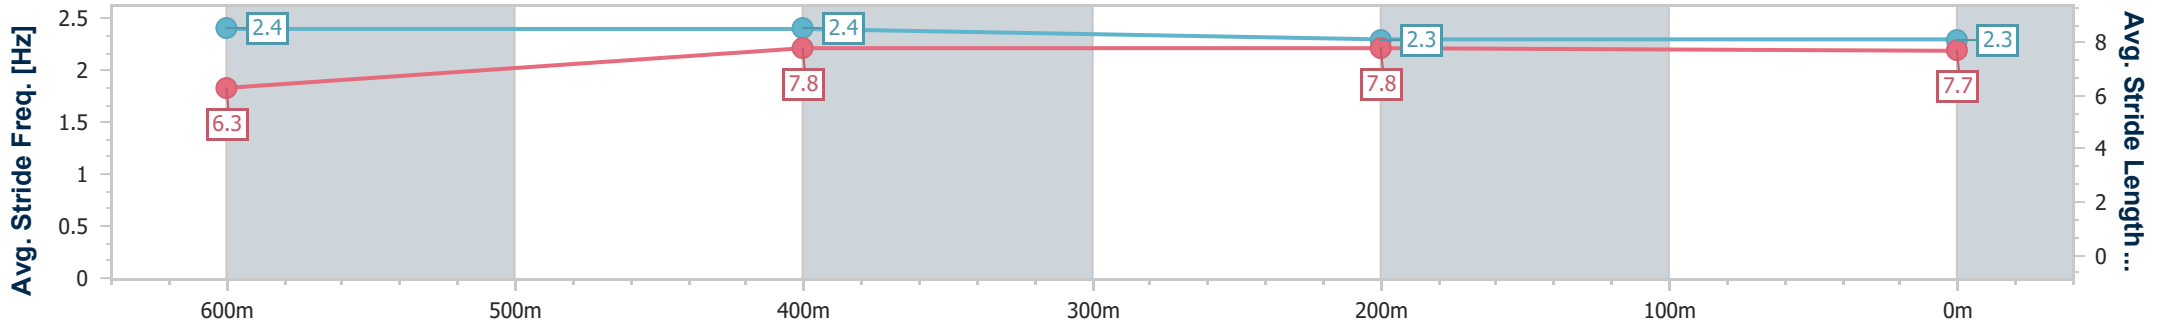

Ipswich QLD Professional
 Race 1: FOLLOW @IPSWICHTURFCLUB QTIS Three-Year-Old
 Maiden Plate - 800m
 04 August 2023 - 12:27

Track Rating: Soft 5, Weather: Overcast, Rail Position: +6m Entire

Section	Overall	600m	400m	200m
Section Times	0:46.96 [7] (0:13.56)	0:33.40 [6] (0:11.13)	0:22.27 [7] (0:11.02)	0:11.25 [7] (0:11.25)
Average Speed [km/h]	53.2	66.3	64.8	64.5
Top Speed [km/h]	67.6	67.1	66.3	65.4
Avg. Dist. to Rail [m]	15.0	8.5	4.2	3.3
Avg. Stride Freq. [Hz]	2.5	2.5	2.4	2.4
Avg. Stride Length [m]	6.2	7.4	7.5	7.4

- [] Ranking at each section and finish
- .-.- No data available at this section
- NA No data available

Horse/Jockey Name	Airborne Hotdog
Final Rank	8
Fastest Section Time (Section)	0:10.91 (400m)
Top Speed [km/h] (Section)	67.9 (600m)
Race State	Finished

Ipswich QLD Professional
 Race 1: FOLLOW @IPSWICHTURFCLUB QTIS Three-Year-Old
 Maiden Plate - 800m

04 August 2023 - 12:27

Track Rating: Soft 5, Weather: Overcast, Rail Position: +6m Entire

Section	Overall	600m	400m	200m
Section Times	0:47.03 [8] (0:13.83)	0:33.20 [7] (0:11.12)	0:22.08 [8] (0:10.91)	0:11.17 [8] (0:11.17)
Average Speed [km/h]	52.1	66.6	65.4	64.6
Top Speed [km/h]	67.1	67.9	66.2	66.3
Avg. Dist. to Rail [m]	12.3	9.0	3.7	2.3
Avg. Stride Freq. [Hz]	2.4	2.4	2.3	2.3
Avg. Stride Length [m]	6.3	7.8	7.8	7.7

- [] Ranking at each section and finish
- .-.- No data available at this section
- NA No data available