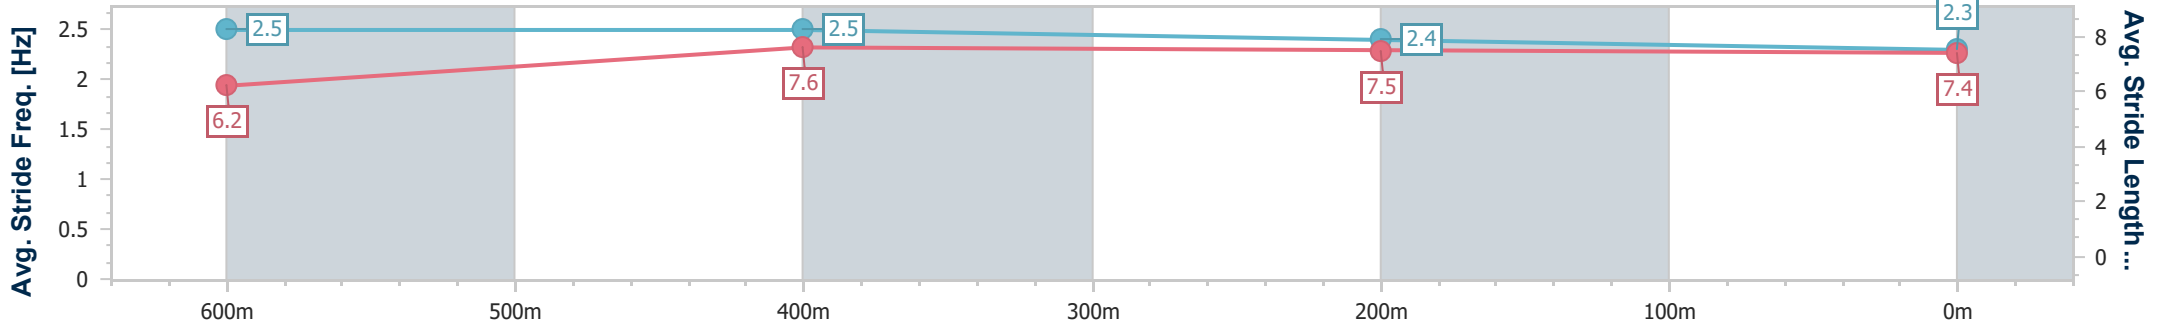

Ipswich QLD Professional
 Race 1: FOLLOW @IPSWICHTURFCLUB QTIS Three-Year-Old
 Maiden Plate - 800m
 04 August 2023 - 12:27

Track Rating: Soft 5, Weather: Overcast, Rail Position: +6m Entire

Section	Overall	600m	400m	200m
Section Times	0:46.80 [5] (0:13.39)	0:33.41 [4] (0:10.91)	0:22.50 [3] (0:10.95)	0:11.55 [4] (0:11.55)
Average Speed [km/h]	53.8	67.2	64.9	62.5
Top Speed [km/h]	69.9	69.9	65.7	64.4
Avg. Dist. to Rail [m]	11.4	6.8	5.4	6.3
Avg. Stride Freq. [Hz]	2.5	2.5	2.4	2.3
Avg. Stride Length [m]	6.2	7.6	7.5	7.4