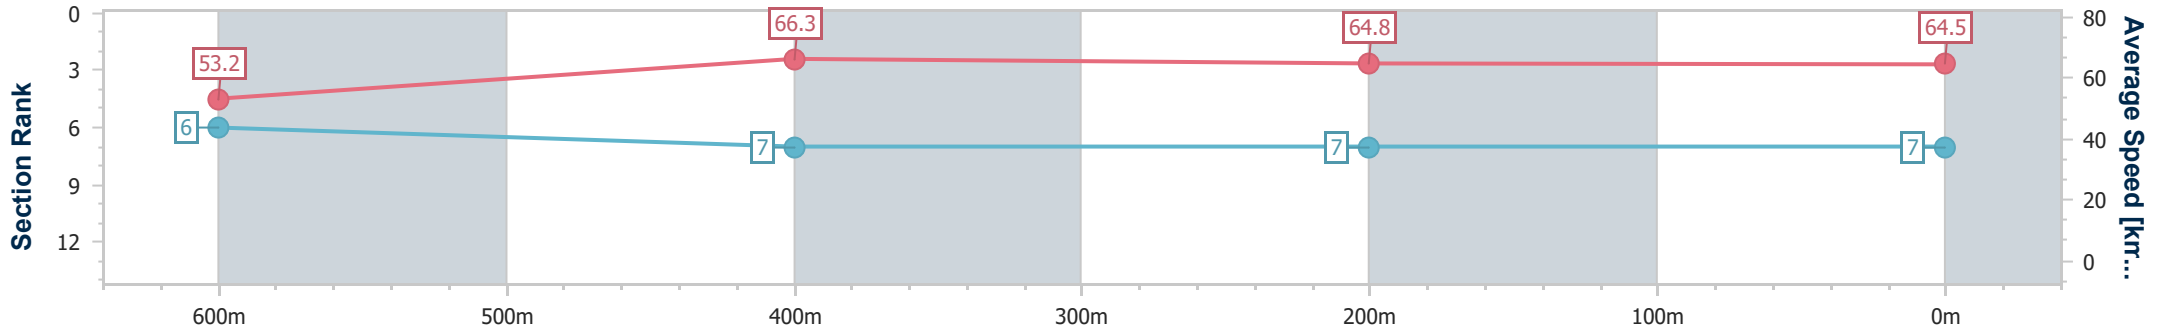

Horse/Jockey Name	Ilfracombe Kid
Final Rank	7
Fastest Section Time (Section)	0:11.02 (400m)
Top Speed [km/h] (Section)	67.6 (Overall)
Race State	Finished

Ipswich QLD Professional
Race 1: FOLLOW @IPSWICHTURFCLUB QTIS Three-Year-Old
Maiden Plate - 800m
04 August 2023 - 12:27

Track Rating: Soft 5, Weather: Overcast, Rail Position: +6m Entire

Section	Overall	600m	400m	200m
Section Times	0:46.96 [7] (0:13.56)	0:33.40 [6] (0:11.13)	0:22.27 [7] (0:11.02)	0:11.25 [7] (0:11.25)
Average Speed [km/h]	53.2	66.3	64.8	64.5
Top Speed [km/h]	67.6	67.1	66.3	65.4
Avg. Dist. to Rail [m]	15.0	8.5	4.2	3.3
Avg. Stride Freq. [Hz]	2.5	2.5	2.4	2.4
Avg. Stride Length [m]	6.2	7.4	7.5	7.4

- [ ] Ranking at each section and finish
- -.-.- No data available at this section
- NA No data available