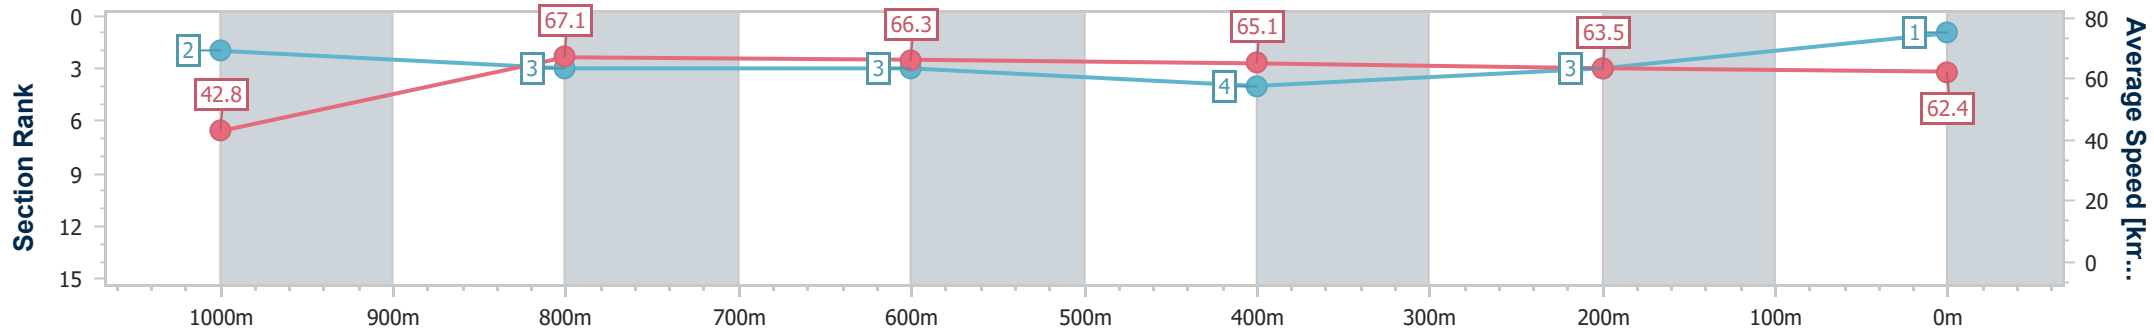

Ipswich QLD Professional

Race 4: THE SHED COMPANY Class 2 Handicap - 1100m

04 August 2023 - 14:19

Track Rating: Soft 5, Weather: Overcast, Rail Position: +6m Entire

Section	Overall	1000m	800m	600m	400m	200m
Section Times	1:03.90 [1] (0:08.38)	0:55.52 [2] (0:10.76)	0:44.76 [3] (0:10.85)	0:33.91 [3] (0:11.03)	0:22.88 [4] (0:11.34)	0:11.54 [3] (0:11.54)
Average Speed [km/h]	42.8	67.1	66.3	65.1	63.5	62.4
Top Speed [km/h]	64.2	68.2	67.3	67.2	64.6	64.4
Avg. Dist. to Rail [m]	5.4	1.4	0.4	0.6	0.7	1.1
Avg. Stride Freq. [Hz]	2.4	2.4	2.3	2.3	2.4	2.4
Avg. Stride Length [m]	5.0	7.7	7.8	7.7	7.3	7.2