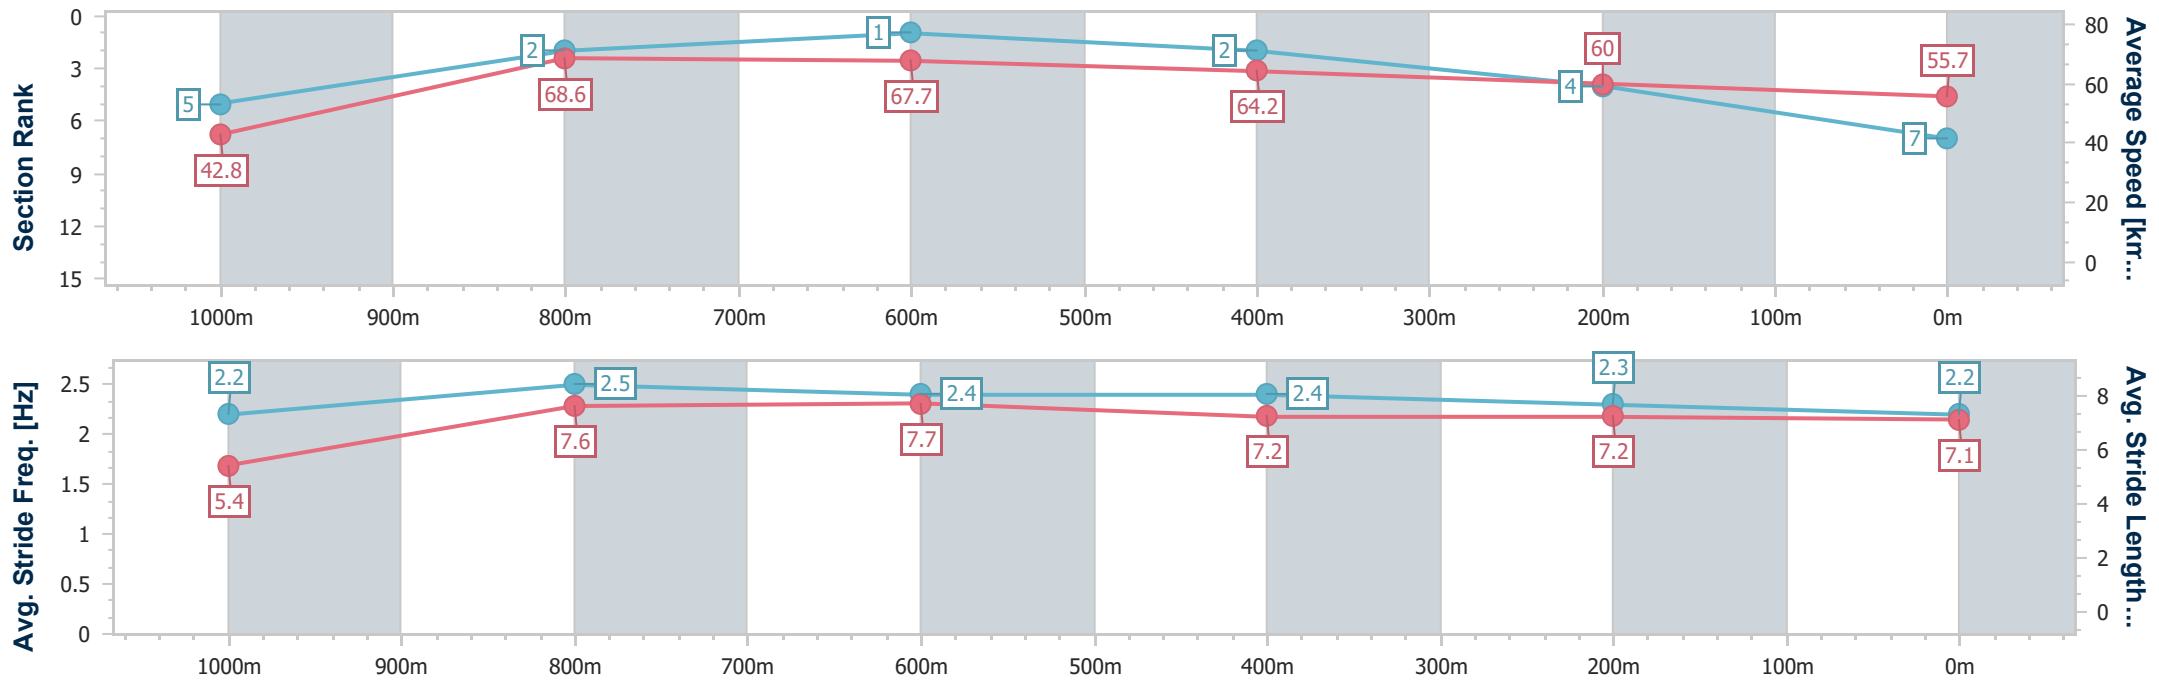

Ipswich QLD Professional

Race 4: THE SHED COMPANY Class 2 Handicap - 1100m

04 August 2023 - 14:19

Track Rating: Soft 5, Weather: Overcast, Rail Position: +6m Entire

Section	Overall	1000m	800m	600m	400m	200m
Section Times	1:05.76 [7] (0:08.42)	0:57.34 [5] (0:10.55)	0:46.79 [2] (0:10.66)	0:36.13 [1] (0:11.21)	0:24.92 [2] (0:11.98)	0:12.94 [4]
Average Speed [km/h]	42.8	68.6	67.7	64.2	60.0	55.7
Top Speed [km/h]	65.6	69.2	69.1	66.0	62.2	58.3
Avg. Dist. to Rail [m]	8.9	2.8	0.7	0.2	0.5	1.1
Avg. Stride Freq. [Hz]	2.2	2.5	2.4	2.4	2.3	2.2
Avg. Stride Length [m]	5.4	7.6	7.7	7.2	7.2	7.1

- [] Ranking at each section and finish
- .-.- No data available at this section
- NA No data available

Horse/Jockey Name	Smile Upon A Star
Final Rank	8
Fastest Section Time (Section)	0:08.91 (Overall)
Top Speed [km/h] (Section)	68.4 (1000m)
Race State	Finished