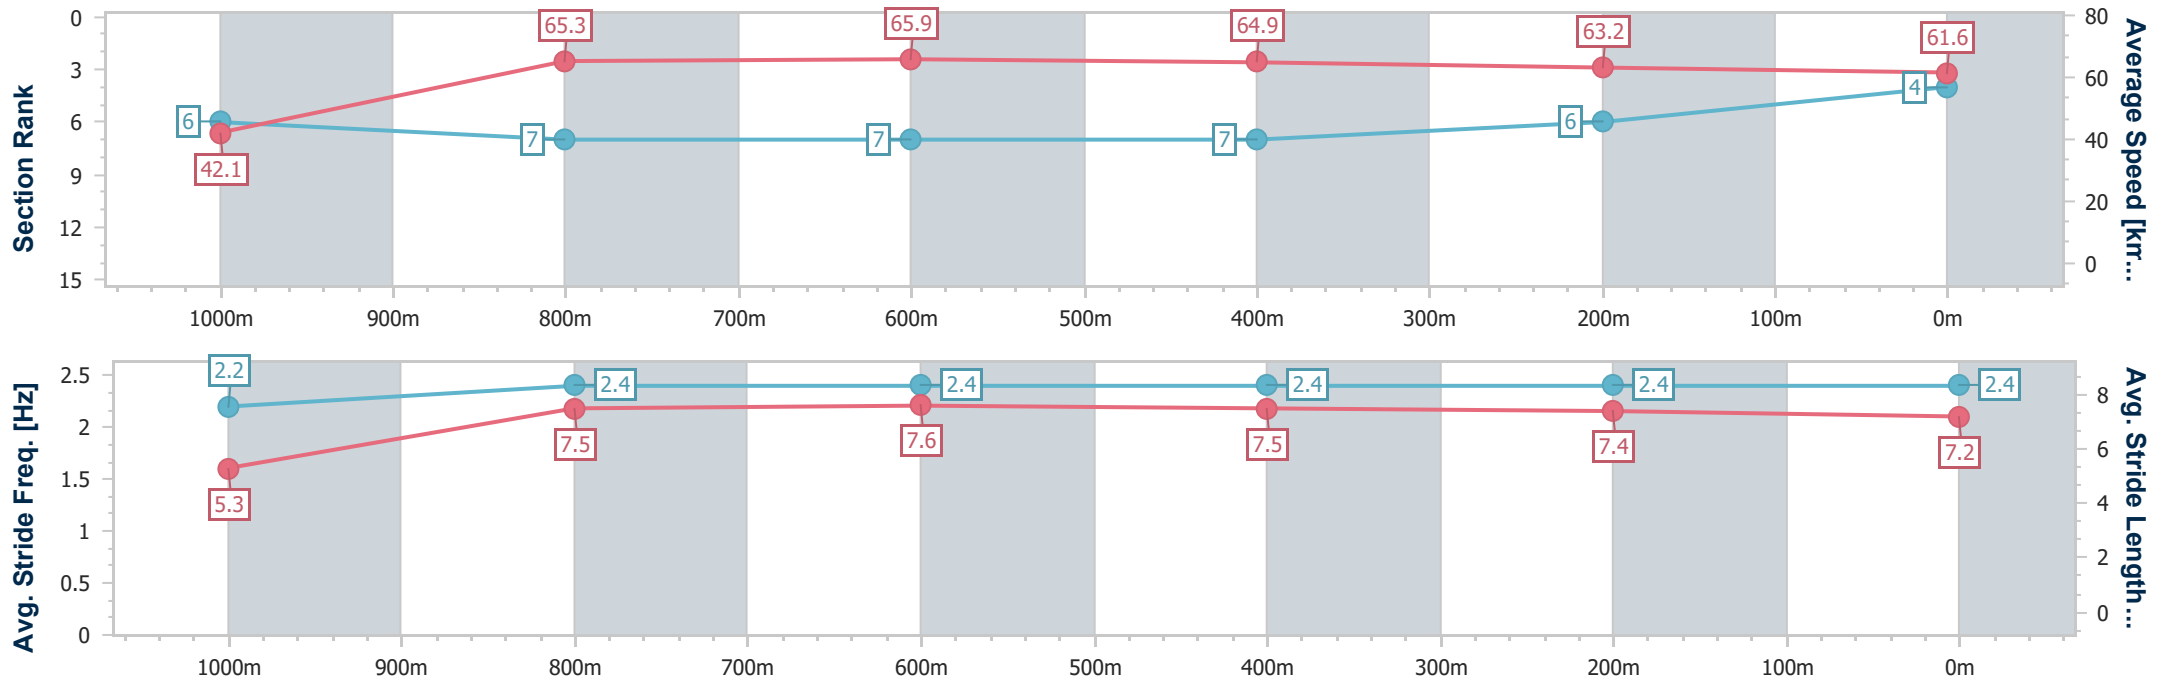

Ipswich QLD Professional

Race 4: THE SHED COMPANY Class 2 Handicap - 1100m

04 August 2023 - 14:19

Track Rating: Soft 5, Weather: Overcast, Rail Position: +6m Entire

Section	Overall	1000m	800m	600m	400m	200m
Section Times	1:04.58 [4] (0:08.57)	0:56.01 [6] (0:11.01)	0:45.00 [7] (0:10.91)	0:34.09 [7] (0:11.07)	0:23.02 [7] (0:11.34)	0:11.68 [6] (0:11.68)
Average Speed [km/h]	42.1	65.3	65.9	64.9	63.2	61.6
Top Speed [km/h]	62.2	66.1	66.6	66.1	64.5	63.1
Avg. Dist. to Rail [m]	2.2	0.5	0.5	0.5	0.8	1.1
Avg. Stride Freq. [Hz]	2.2	2.4	2.4	2.4	2.4	2.4
Avg. Stride Length [m]	5.3	7.5	7.6	7.5	7.4	7.2

- [] Ranking at each section and finish
- .-.- No data available at this section
- NA No data available

Horse/Jockey Name	Bullet Force
Final Rank	5
Fastest Section Time (Section)	0:08.39 (Overall)
Top Speed [km/h] (Section)	67.9 (800m)
Race State	Finished