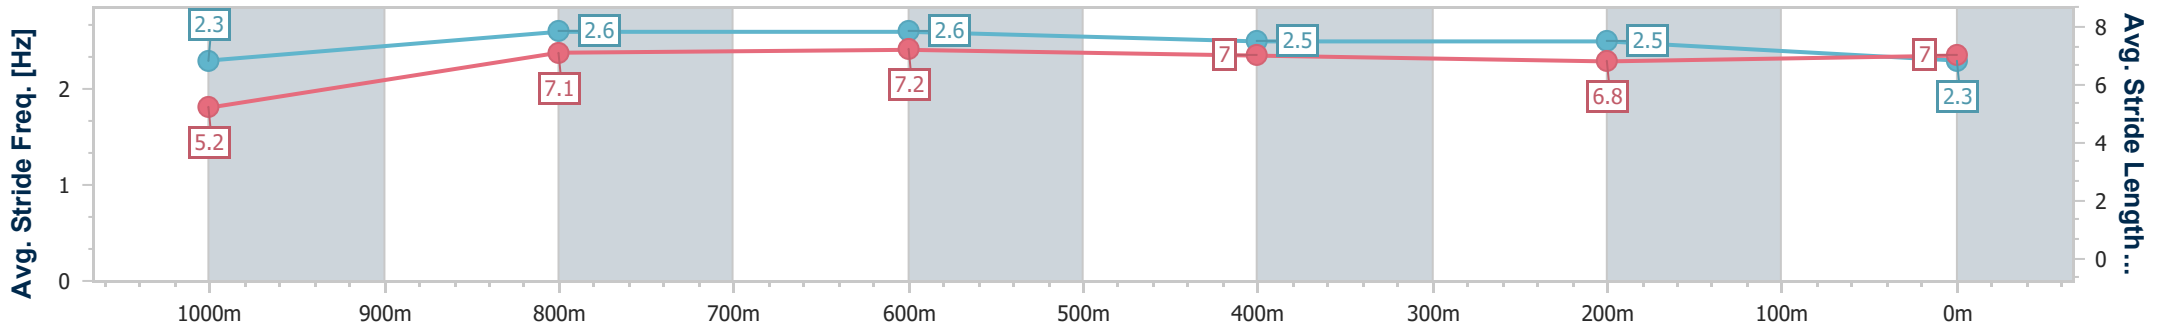

Ipswich QLD Professional

Race 4: THE SHED COMPANY Class 2 Handicap - 1100m

04 August 2023 - 14:19

Track Rating: Soft 5, Weather: Overcast, Rail Position: +6m Entire

Section	Overall	1000m	800m	600m	400m	200m
Section Times	1:05.17 [5] (0:08.39)	0:56.78 [3] (0:10.92)	0:45.86 [5] (0:10.94)	0:34.92 [6] (0:11.07)	0:23.85 [6] (0:11.60)	0:12.25 [7] (0:12.25)
Average Speed [km/h]	42.9	66.2	66.2	65.3	62.4	58.9
Top Speed [km/h]	64.9	67.8	67.9	67.7	63.6	61.0
Avg. Dist. to Rail [m]	6.6	2.1	1.1	1.3	1.9	3.6
Avg. Stride Freq. [Hz]	2.3	2.6	2.6	2.5	2.5	2.3
Avg. Stride Length [m]	5.2	7.1	7.2	7.0	6.8	7.0