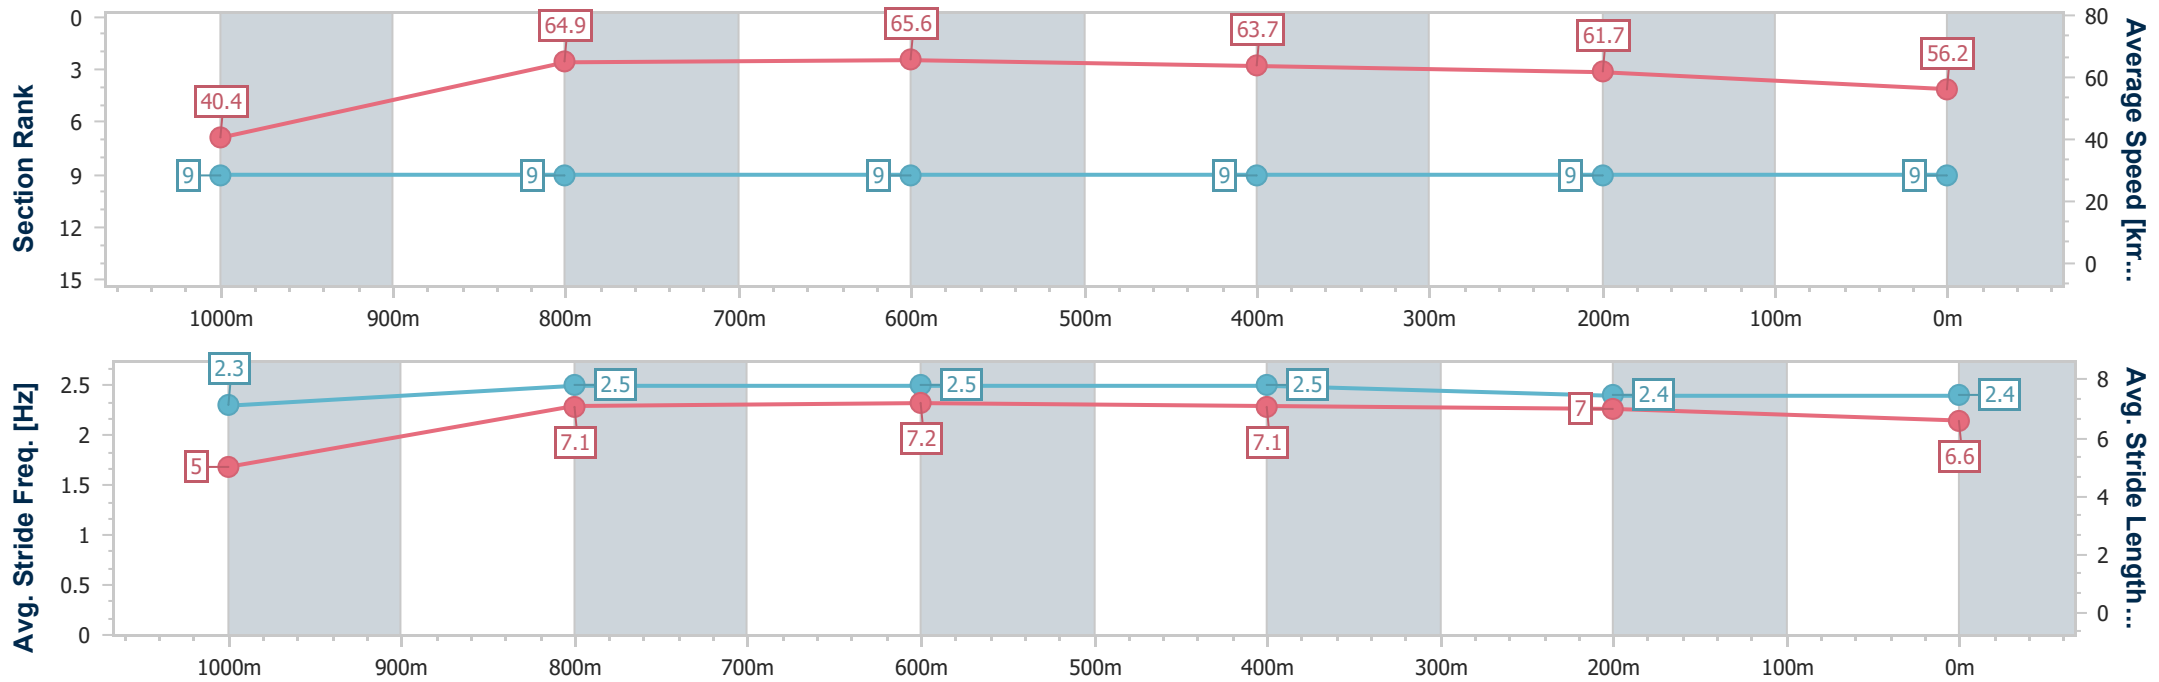

- [] Ranking at each section and finish
- .-.- No data available at this section
- NA No data available

Horse/Jockey Name	She's Contrary
Final Rank	9
Fastest Section Time (Section)	0:08.91 (Overall)
Top Speed [km/h] (Section)	67.2 (800m)
Race State	Finished

Ipswich QLD Professional

Race 4: THE SHED COMPANY Class 2 Handicap - 1100m

04 August 2023 - 14:19

Track Rating: Soft 5, Weather: Overcast, Rail Position: +6m Entire

Section	Overall	1000m	800m	600m	400m	200m
Section Times	1:06.64 [9] (0:08.91)	0:57.73 [9] (0:11.09)	0:46.64 [9] (0:10.96)	0:35.68 [9] (0:11.27)	0:24.41 [9] (0:11.60)	0:12.81 [9] (0:12.81)
Average Speed [km/h]	40.4	64.9	65.6	63.7	61.7	56.2
Top Speed [km/h]	62.3	65.4	67.2	64.8	63.0	61.1
Avg. Dist. to Rail [m]	3.4	0.6	0.5	0.6	1.0	1.1
Avg. Stride Freq. [Hz]	2.3	2.5	2.5	2.5	2.4	2.4
Avg. Stride Length [m]	5.0	7.1	7.2	7.1	7.0	6.6

- [] Ranking at each section and finish
- .-.- No data available at this section
- NA No data available