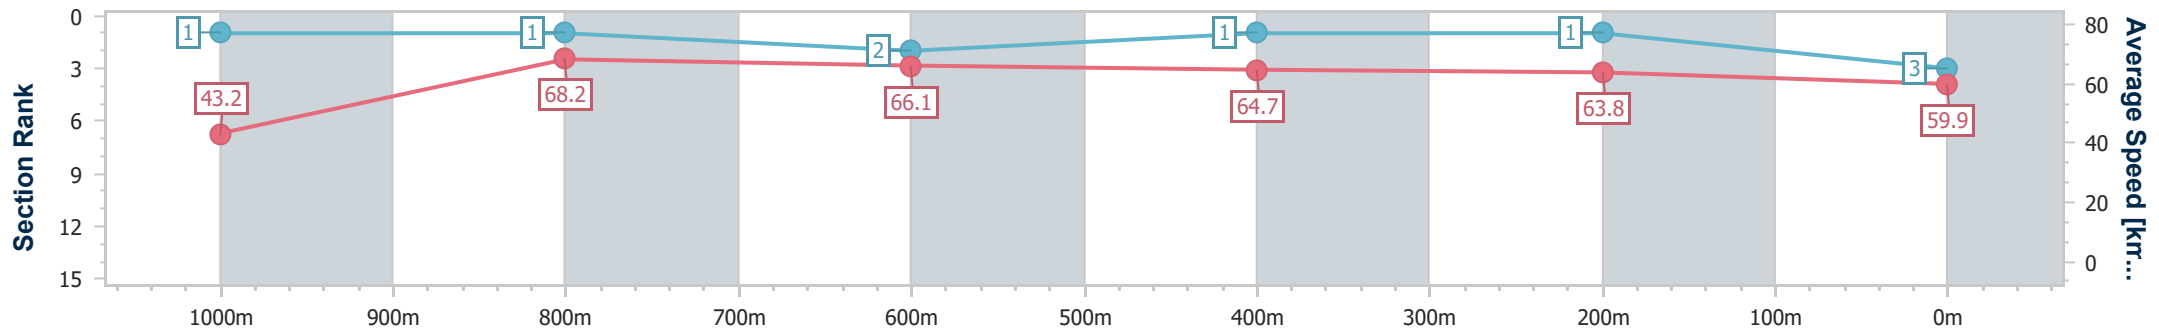

Ipswich QLD Professional

Race 4: THE SHED COMPANY Class 2 Handicap - 1100m

04 August 2023 - 14:19

Track Rating: Soft 5, Weather: Overcast, Rail Position: +6m Entire

Section	Overall	1000m	800m	600m	400m	200m
Section Times	1:04.03 [3] (0:08.30)	0:55.73 [1] (0:10.63)	0:45.10 [1] (0:10.84)	0:34.26 [2] (0:11.04)	0:23.22 [1] (0:11.23)	0:11.99 [1] (0:11.99)
Average Speed [km/h]	43.2	68.2	66.1	64.7	63.8	59.9
Top Speed [km/h]	66.6	69.2	68.2	66.0	65.5	62.7
Avg. Dist. to Rail [m]	8.9	3.2	1.3	1.9	1.3	1.1
Avg. Stride Freq. [Hz]	2.3	2.4	2.4	2.3	2.4	2.3
Avg. Stride Length [m]	5.3	7.7	7.8	7.7	7.5	7.3