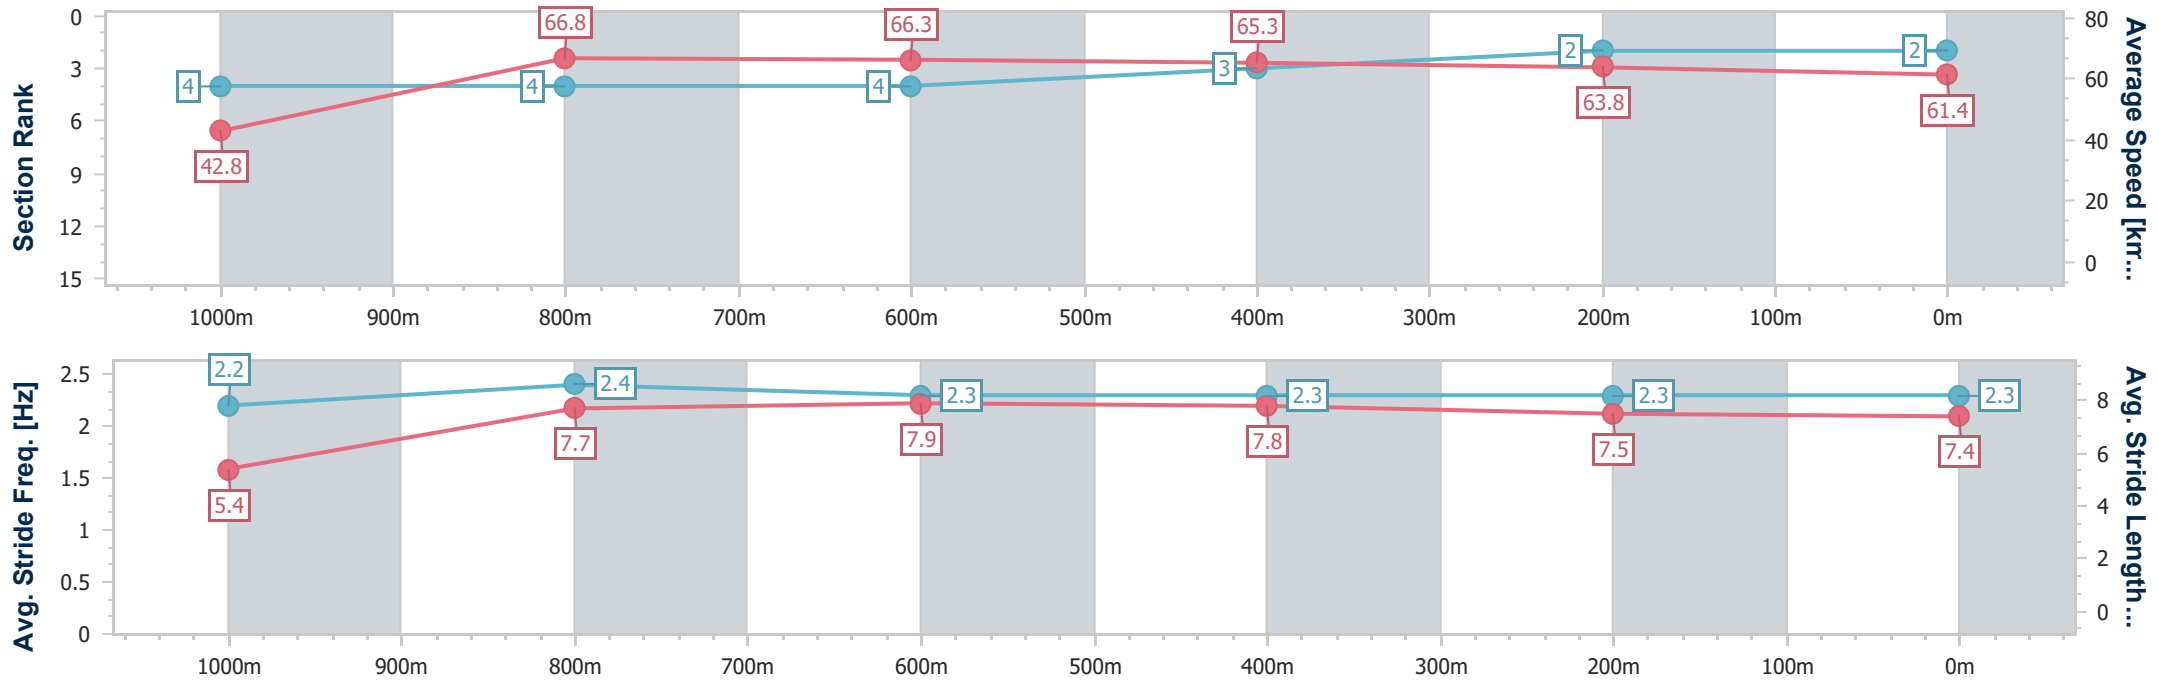

Ipswich QLD Professional

Race 4: THE SHED COMPANY Class 2 Handicap - 1100m

04 August 2023 - 14:19

Track Rating: Soft 5, Weather: Overcast, Rail Position: +6m Entire

Section	Overall	1000m	800m	600m	400m	200m
Section Times	1:03.93 [2] (0:08.41)	0:55.52 [4] (0:10.79)	0:44.73 [4] (0:10.83)	0:33.90 [4] (0:10.96)	0:22.94 [3] (0:11.22)	0:11.72 [2] (0:11.72)
Average Speed [km/h]	42.8	66.8	66.3	65.3	63.8	61.4
Top Speed [km/h]	65.6	67.4	67.1	66.9	64.7	63.7
Avg. Dist. to Rail [m]	3.8	0.7	0.8	1.5	1.1	0.7
Avg. Stride Freq. [Hz]	2.2	2.4	2.3	2.3	2.3	2.3
Avg. Stride Length [m]	5.4	7.7	7.9	7.8	7.5	7.4