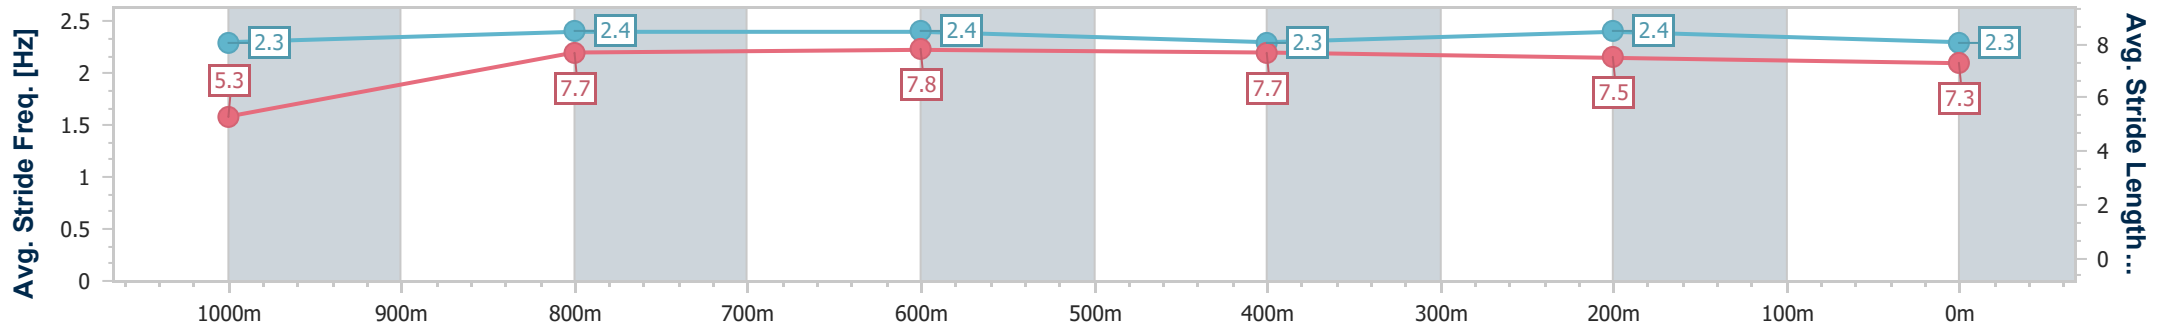

Ipswich QLD Professional

Race 4: THE SHED COMPANY Class 2 Handicap - 1100m

04 August 2023 - 14:19

Track Rating: Soft 5, Weather: Overcast, Rail Position: +6m Entire

Section	Overall	1000m	800m	600m	400m	200m
Section Times	1:04.03 [3] (0:08.30)	0:55.73 [1] (0:10.63)	0:45.10 [1] (0:10.84)	0:34.26 [2] (0:11.04)	0:23.22 [1] (0:11.23)	0:11.99 [1] (0:11.99)
Average Speed [km/h]	43.2	68.2	66.1	64.7	63.8	59.9
Top Speed [km/h]	66.6	69.2	68.2	66.0	65.5	62.7
Avg. Dist. to Rail [m]	8.9	3.2	1.3	1.9	1.3	1.1
Avg. Stride Freq. [Hz]	2.3	2.4	2.4	2.3	2.4	2.3
Avg. Stride Length [m]	5.3	7.7	7.8	7.7	7.5	7.3