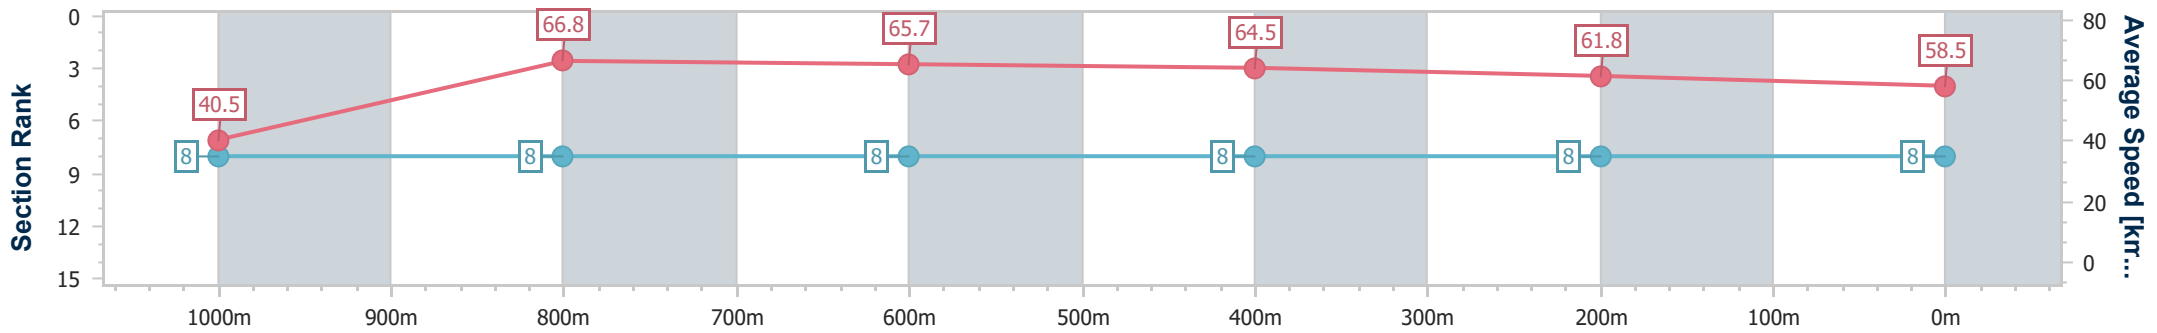

- [] Ranking at each section and finish
- .-.- No data available at this section
- NA No data available

Horse/Jockey Name	Smile Upon A Star
Final Rank	8
Fastest Section Time (Section)	0:08.91 (Overall)
Top Speed [km/h] (Section)	68.4 (1000m)
Race State	Finished

Ipswich QLD Professional

Race 4: THE SHED COMPANY Class 2 Handicap - 1100m

04 August 2023 - 14:19

Track Rating: Soft 5, Weather: Overcast, Rail Position: +6m Entire

Section	Overall	1000m	800m	600m	400m	200m
Section Times	1:05.85 [8] (0:08.91)	0:56.94 [8] (0:10.82)	0:46.12 [8] (0:10.96)	0:35.16 [8] (0:11.18)	0:23.98 [8] (0:11.68)	0:12.30 [8] (0:12.30)
Average Speed [km/h]	40.5	66.8	65.7	64.5	61.8	58.5
Top Speed [km/h]	63.4	68.4	66.8	65.8	63.0	61.4
Avg. Dist. to Rail [m]	6.6	1.7	0.5	0.4	1.4	5.6
Avg. Stride Freq. [Hz]	2.0	2.4	2.4	2.5	2.4	2.4
Avg. Stride Length [m]	5.6	7.7	7.7	7.3	7.1	6.8

- [] Ranking at each section and finish
- .-.- No data available at this section
- NA No data available

Horse/Jockey Name	She's Contrary
Final Rank	9
Fastest Section Time (Section)	0:08.91 (Overall)
Top Speed [km/h] (Section)	67.2 (800m)
Race State	Finished