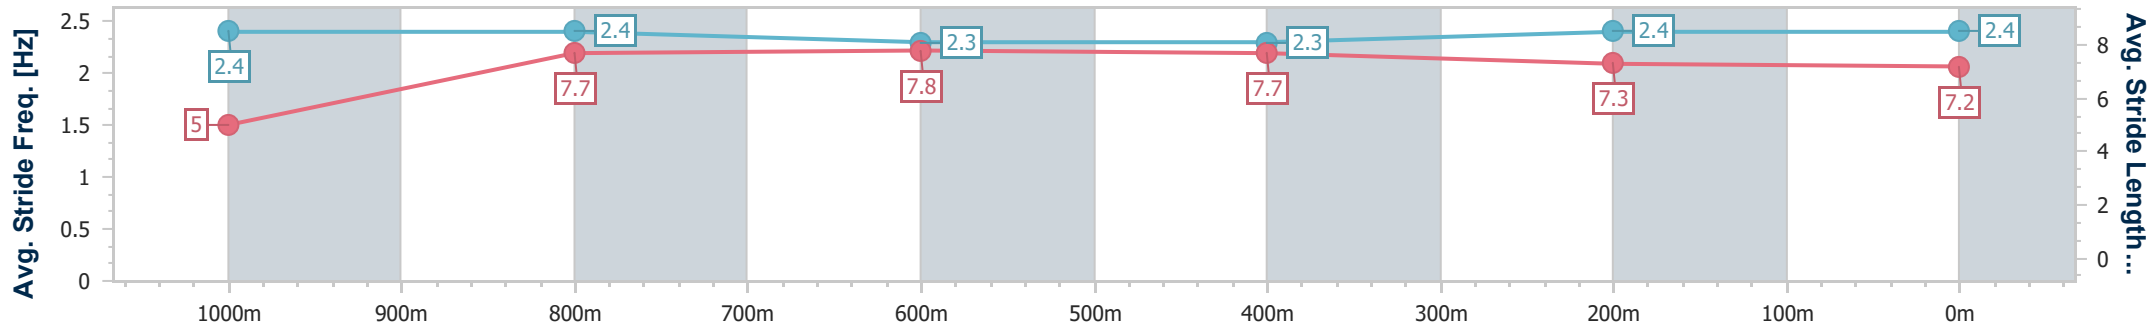

Ipswich QLD Professional

Race 4: THE SHED COMPANY Class 2 Handicap - 1100m

04 August 2023 - 14:19

Track Rating: Soft 5, Weather: Overcast, Rail Position: +6m Entire

Section	Overall	1000m	800m	600m	400m	200m
Section Times	1:03.90 [1] (0:08.38)	0:55.52 [2] (0:10.76)	0:44.76 [3] (0:10.85)	0:33.91 [3] (0:11.03)	0:22.88 [4] (0:11.34)	0:11.54 [3] (0:11.54)
Average Speed [km/h]	42.8	67.1	66.3	65.1	63.5	62.4
Top Speed [km/h]	64.2	68.2	67.3	67.2	64.6	64.4
Avg. Dist. to Rail [m]	5.4	1.4	0.4	0.6	0.7	1.1
Avg. Stride Freq. [Hz]	2.4	2.4	2.3	2.3	2.4	2.4
Avg. Stride Length [m]	5.0	7.7	7.8	7.7	7.3	7.2