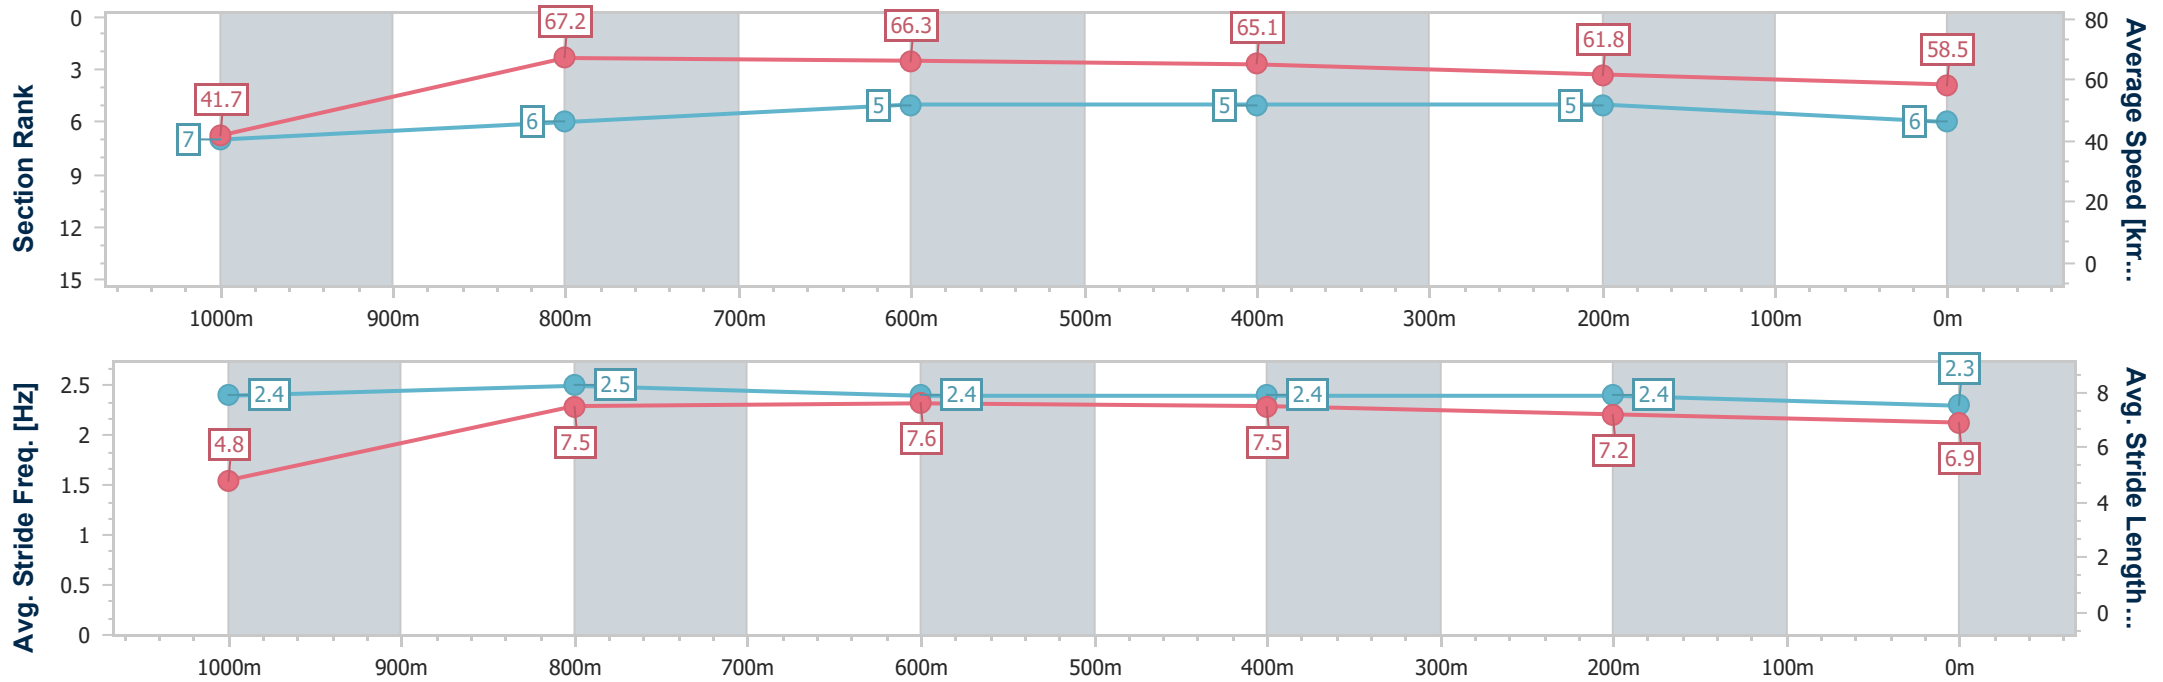

Ipswich QLD Professional

Race 4: THE SHED COMPANY Class 2 Handicap - 1100m

04 August 2023 - 14:19

Track Rating: Soft 5, Weather: Overcast, Rail Position: +6m Entire

Section	Overall	1000m	800m	600m	400m	200m
Section Times	1:05.21 [6] (0:08.64)	0:56.57 [7] (0:10.72)	0:45.85 [6] (0:10.85)	0:35.00 [5] (0:11.02)	0:23.98 [5] (0:11.66)	0:12.32 [5]
Average Speed [km/h]	41.7	67.2	66.3	65.1	61.8	58.5
Top Speed [km/h]	64.4	67.9	68.0	66.6	63.3	61.5
Avg. Dist. to Rail [m]	4.3	0.8	0.3	0.5	0.6	1.9
Avg. Stride Freq. [Hz]	2.4	2.5	2.4	2.4	2.4	2.3
Avg. Stride Length [m]	4.8	7.5	7.6	7.5	7.2	6.9