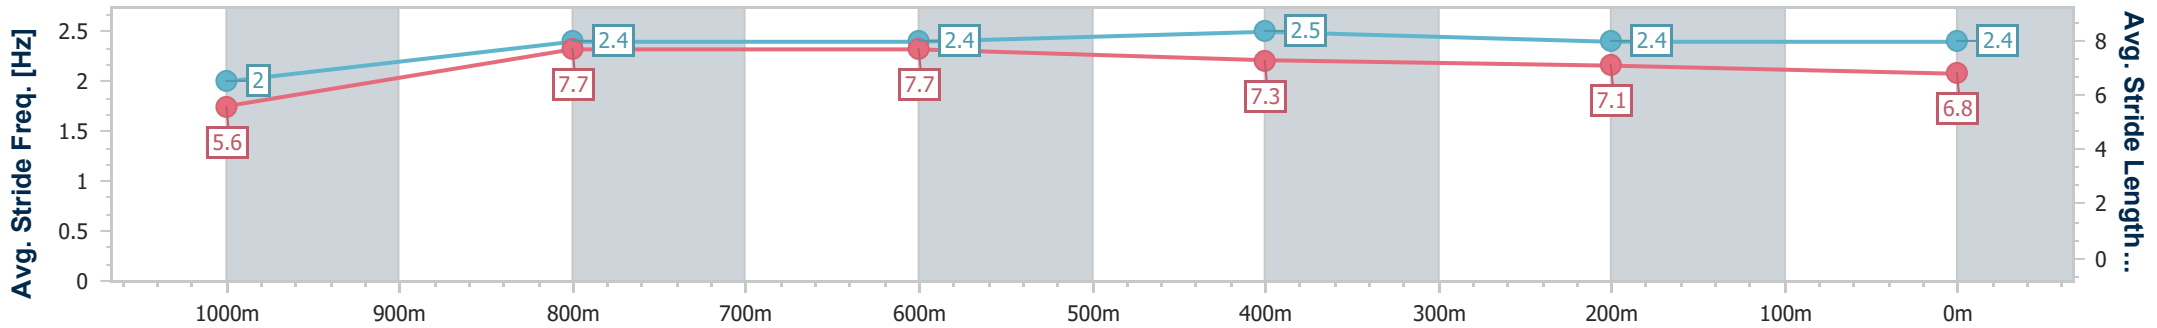

- [] Ranking at each section and finish
- .-.- No data available at this section
- NA No data available

Horse/Jockey Name	Smile Upon A Star
Final Rank	8
Fastest Section Time (Section)	0:08.91 (Overall)
Top Speed [km/h] (Section)	68.4 (1000m)
Race State	Finished

Ipswich QLD Professional

Race 4: THE SHED COMPANY Class 2 Handicap - 1100m

04 August 2023 - 14:19

Track Rating: Soft 5, Weather: Overcast, Rail Position: +6m Entire

Section	Overall	1000m	800m	600m	400m	200m
Section Times	1:05.85 [8] (0:08.91)	0:56.94 [8] (0:10.82)	0:46.12 [8] (0:10.96)	0:35.16 [8] (0:11.18)	0:23.98 [8] (0:11.68)	0:12.30 [8] (0:12.30)
Average Speed [km/h]	40.5	66.8	65.7	64.5	61.8	58.5
Top Speed [km/h]	63.4	68.4	66.8	65.8	63.0	61.4
Avg. Dist. to Rail [m]	6.6	1.7	0.5	0.4	1.4	5.6
Avg. Stride Freq. [Hz]	2.0	2.4	2.4	2.5	2.4	2.4
Avg. Stride Length [m]	5.6	7.7	7.7	7.3	7.1	6.8

- [] Ranking at each section and finish
- .-.- No data available at this section
- NA No data available

Horse/Jockey Name	She's Contrary
Final Rank	9
Fastest Section Time (Section)	0:08.91 (Overall)
Top Speed [km/h] (Section)	67.2 (800m)
Race State	Finished