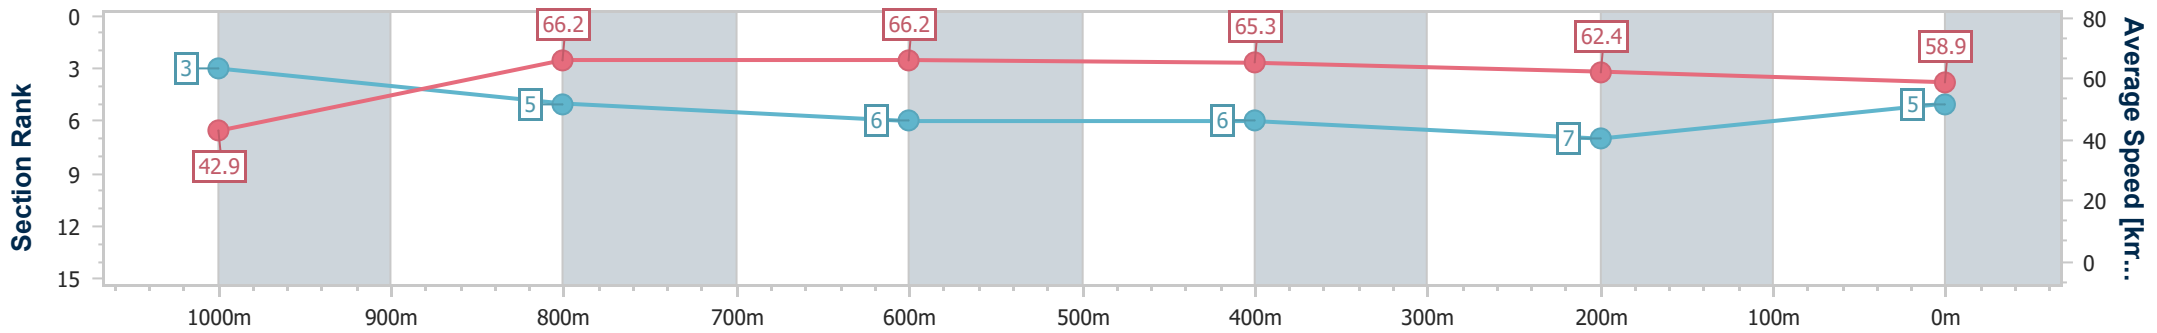

Ipswich QLD Professional

Race 4: THE SHED COMPANY Class 2 Handicap - 1100m

04 August 2023 - 14:19

Track Rating: Soft 5, Weather: Overcast, Rail Position: +6m Entire

Section	Overall	1000m	800m	600m	400m	200m
Section Times	1:05.17 [5] (0:08.39)	0:56.78 [3] (0:10.92)	0:45.86 [5] (0:10.94)	0:34.92 [6] (0:11.07)	0:23.85 [6] (0:11.60)	0:12.25 [7] (0:12.25)
Average Speed [km/h]	42.9	66.2	66.2	65.3	62.4	58.9
Top Speed [km/h]	64.9	67.8	67.9	67.7	63.6	61.0
Avg. Dist. to Rail [m]	6.6	2.1	1.1	1.3	1.9	3.6
Avg. Stride Freq. [Hz]	2.3	2.6	2.6	2.5	2.5	2.3
Avg. Stride Length [m]	5.2	7.1	7.2	7.0	6.8	7.0