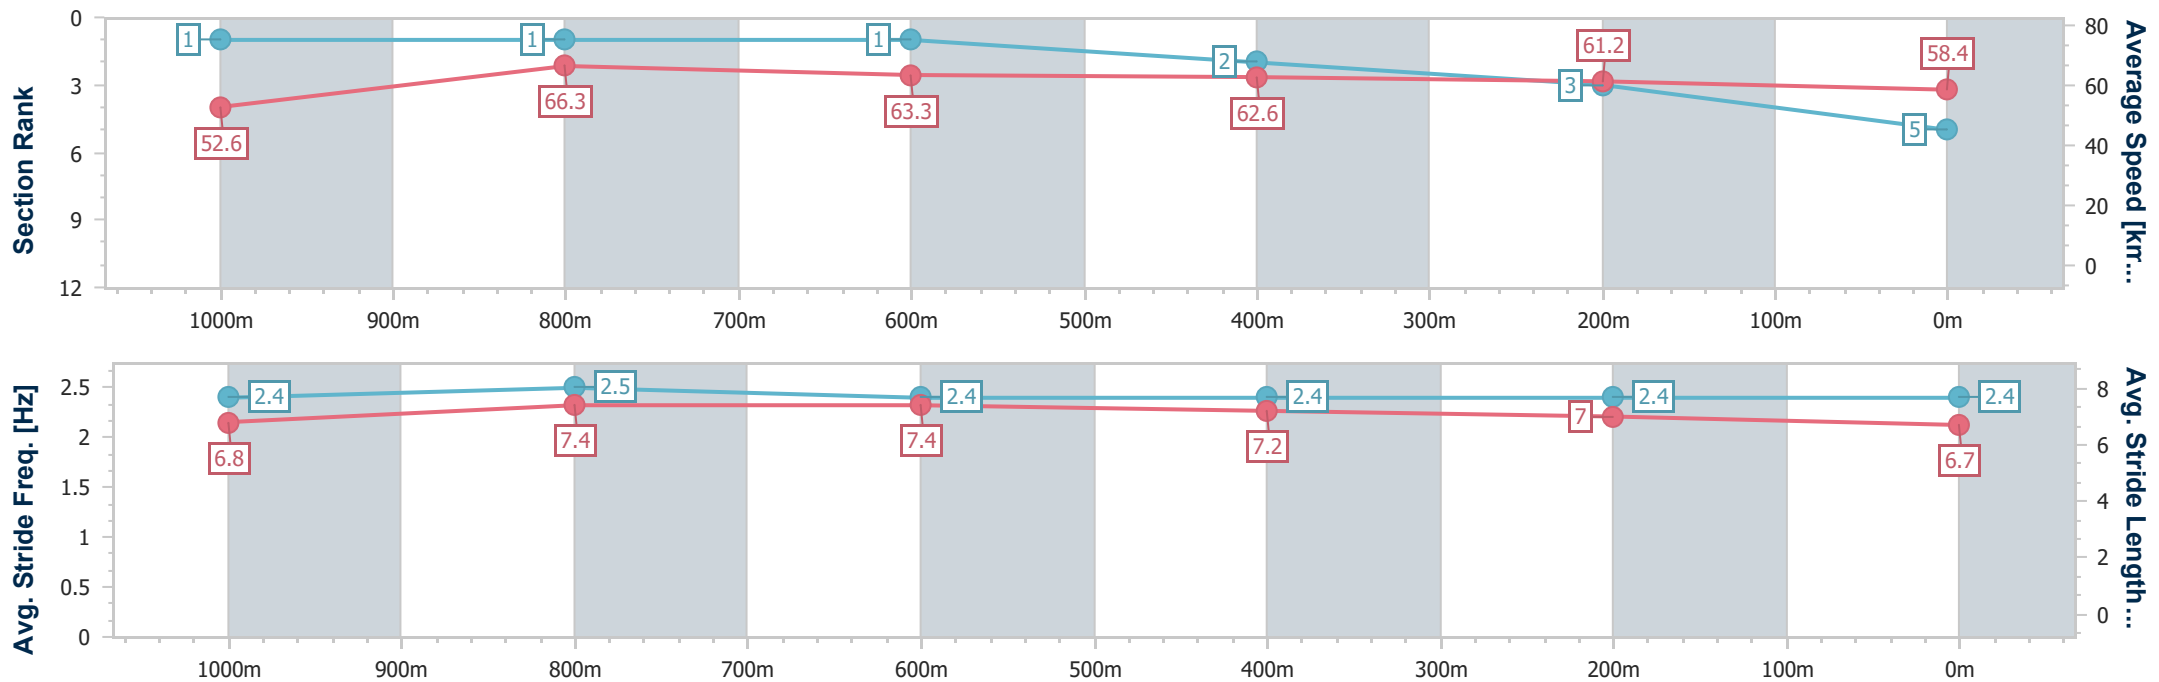

- [] Ranking at each section and finish
- .-.- No data available at this section
- NA No data available

Horse/Jockey Name	Lady Is Amped
Final Rank	6
Fastest Section Time (Section)	0:11.01 (1000m)
Top Speed [km/h] (Section)	66.9 (1000m)
Race State	Finished