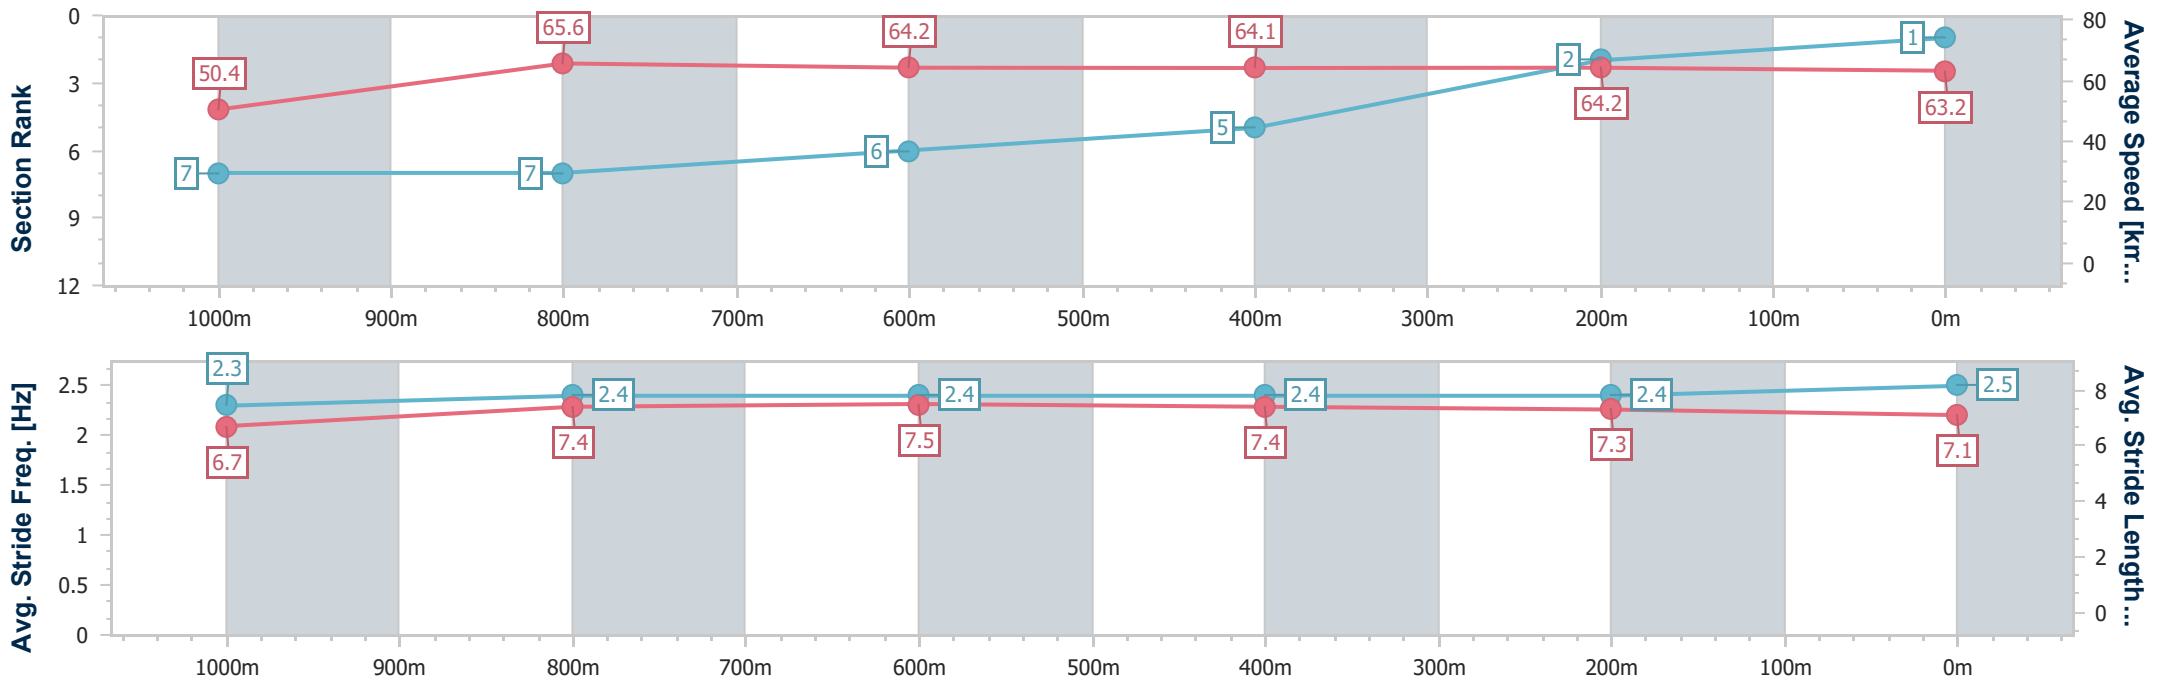

- [] Ranking at each section and finish
- .-.- No data available at this section
- NA No data available

Horse/Jockey Name	Uploads
Final Rank	2
Fastest Section Time (Section)	0:10.78 (1000m)
Top Speed [km/h] (Section)	69.4 (Overall)
Race State	Finished