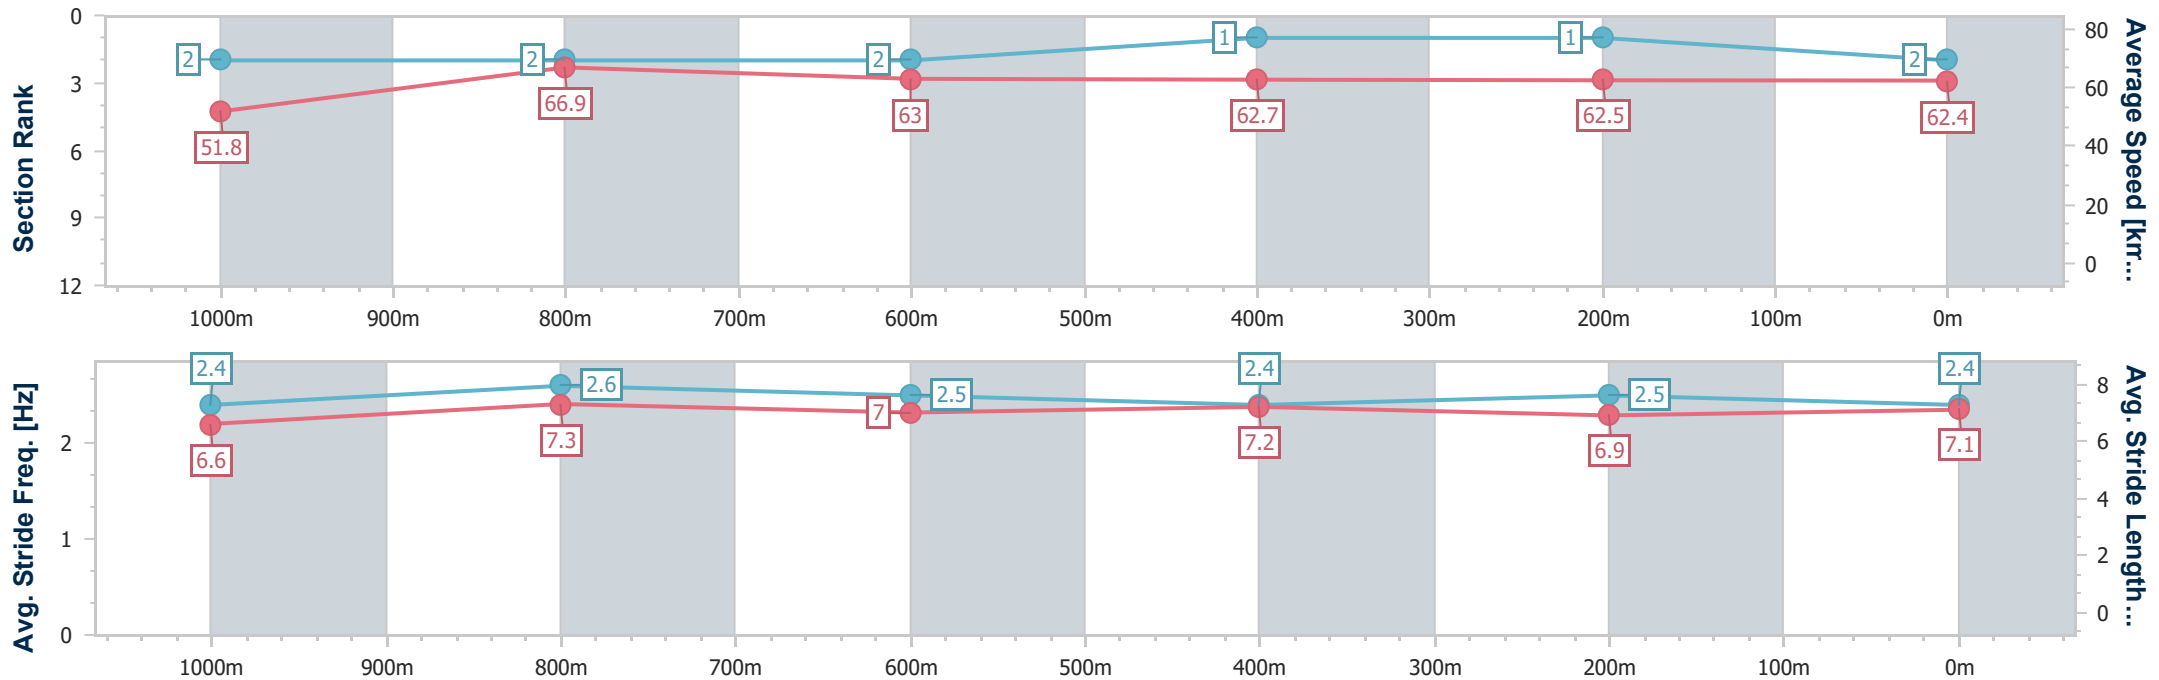

- [] Ranking at each section and finish
- .-.- No data available at this section
- NA No data available

Horse/Jockey Name	Shamister
Final Rank	3
Fastest Section Time (Section)	0:10.89 (1000m)
Top Speed [km/h] (Section)	68.0 (1000m)
Race State	Finished