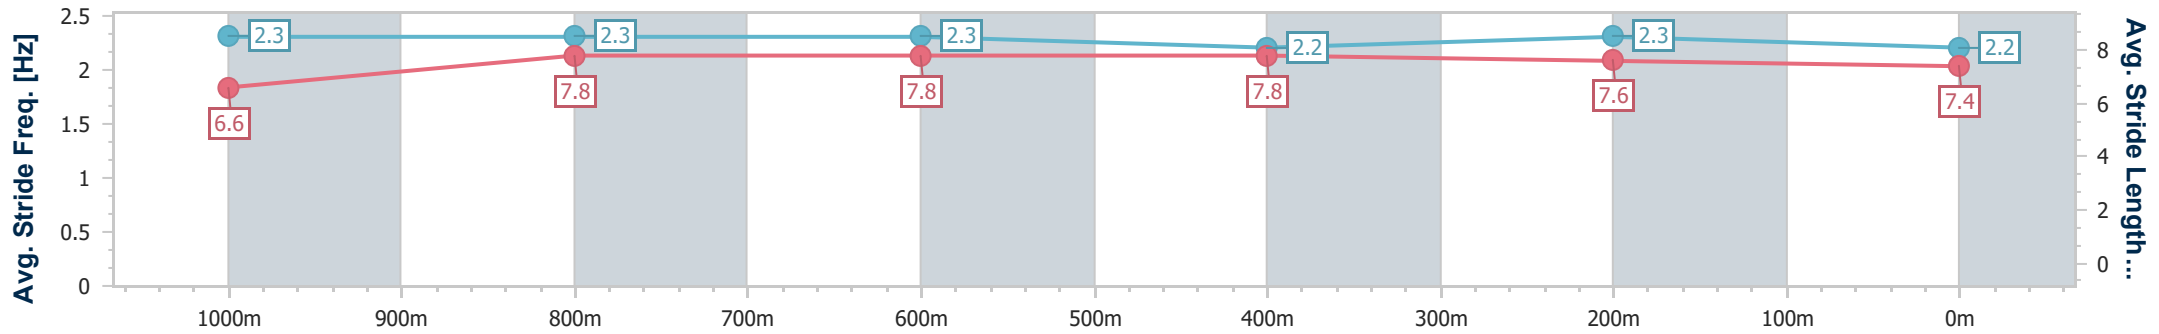

Aquis Park Gold Coast Poly QLD Professional

Race 3: RAPIDLINE Maiden Handicap - 1200m

05 August 2023 - 14:14

Track Rating: Synthetic , Weather: Fine, Rail Position: True

Section	Overall	1000m	800m	600m	400m	200m
Section Times	1:12.08 [6] (0:14.66)	0:57.42 [8] (0:11.01)	0:46.41 [8] (0:11.13)	0:35.28 [8] (0:11.48)	0:23.80 [7] (0:11.70)	0:12.10 [6] (0:12.10)
Average Speed [km/h]	49.1	65.3	64.4	63.0	61.5	59.7
Top Speed [km/h]	62.9	66.9	66.6	64.6	62.0	60.7
Avg. Dist. to Rail [m]	2.0	0.4	0.7	0.7	1.3	3.8
Avg. Stride Freq. [Hz]	2.3	2.3	2.3	2.2	2.3	2.2
Avg. Stride Length [m]	6.6	7.8	7.8	7.8	7.6	7.4