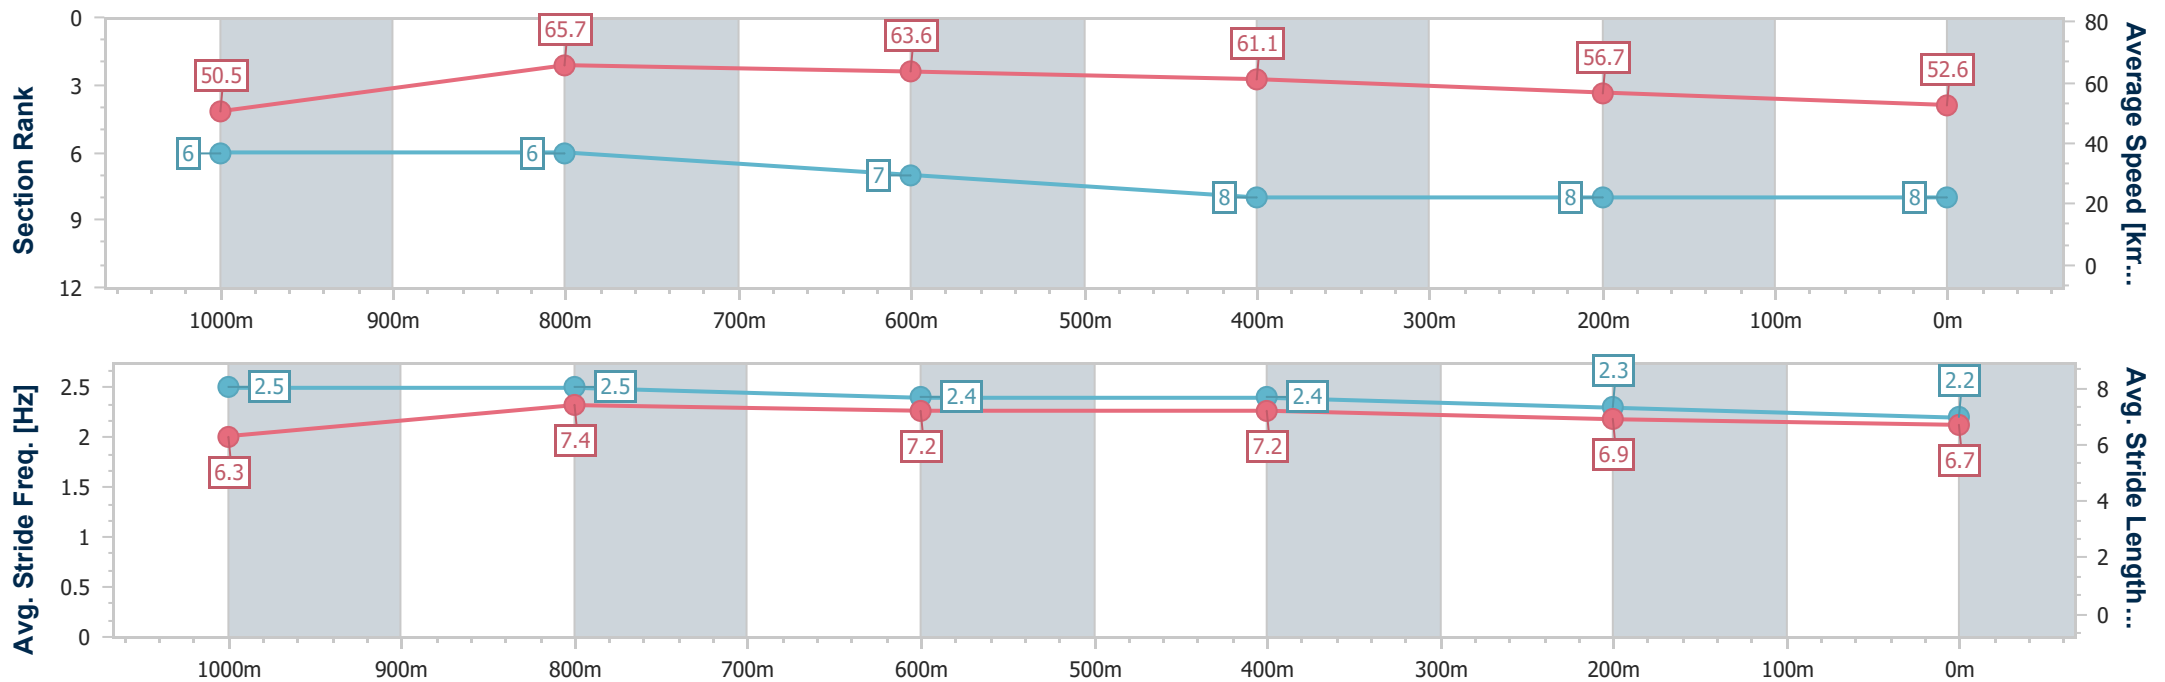

- [] Ranking at each section and finish
- .-.- No data available at this section
- NA No data available

Horse/Jockey Name	Mikki Kireina
Final Rank	8
Fastest Section Time (Section)	0:10.99 (1000m)
Top Speed [km/h] (Section)	66.5 (1000m)
Race State	Finished

Aquis Park Gold Coast Poly QLD Professional

Race 3: RAPIDLINE Maiden Handicap - 1200m

05 August 2023 - 14:14

Track Rating: Synthetic , Weather: Fine, Rail Position: True

Section	Overall	1000m	800m	600m	400m	200m
Section Times	1:15.28 [8] (0:14.28)	1:01.00 [6] (0:10.99)	0:50.01 [6] (0:11.52)	0:38.49 [7] (0:12.01)	0:26.48 [8] (0:12.78)	0:13.70 [8] (0:13.70)
Average Speed [km/h]	50.5	65.7	63.6	61.1	56.7	52.6
Top Speed [km/h]	65.2	66.5	64.9	63.2	59.2	54.4
Avg. Dist. to Rail [m]	4.5	1.8	3.0	3.7	2.2	2.6
Avg. Stride Freq. [Hz]	2.5	2.5	2.4	2.4	2.3	2.2
Avg. Stride Length [m]	6.3	7.4	7.2	7.2	6.9	6.7

- [] Ranking at each section and finish
- .-.- No data available at this section
- NA No data available