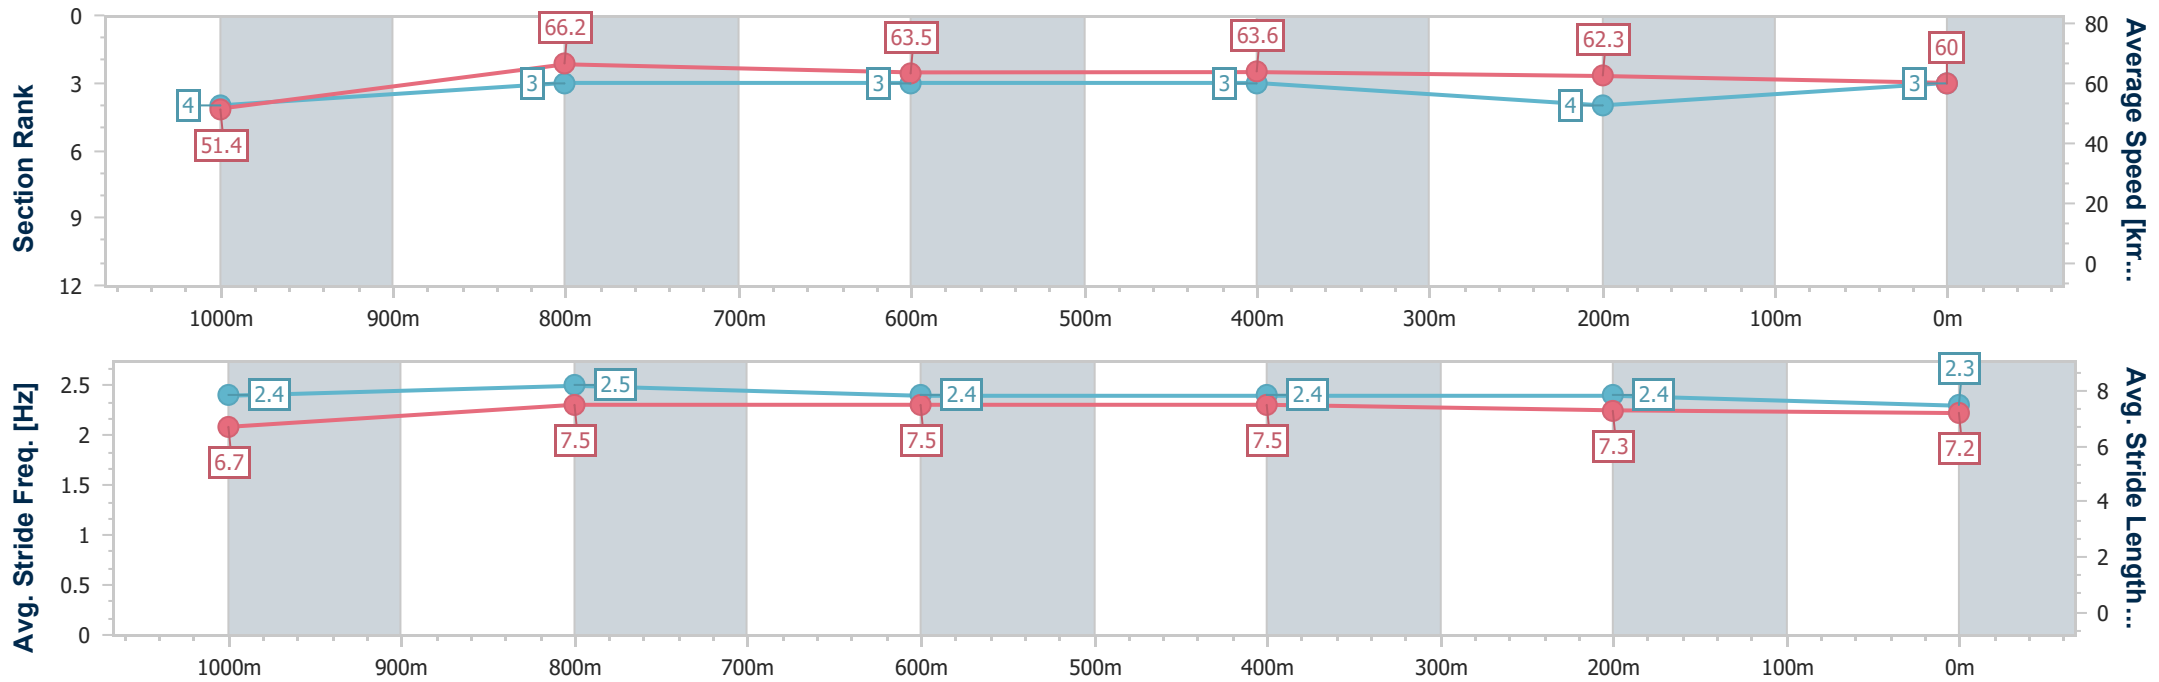

- [] Ranking at each section and finish
- .-.- No data available at this section
- NA No data available

Horse/Jockey Name	Brydelicious
Final Rank	4
Fastest Section Time (Section)	0:11.05 (1000m)
Top Speed [km/h] (Section)	66.6 (1000m)
Race State	Finished