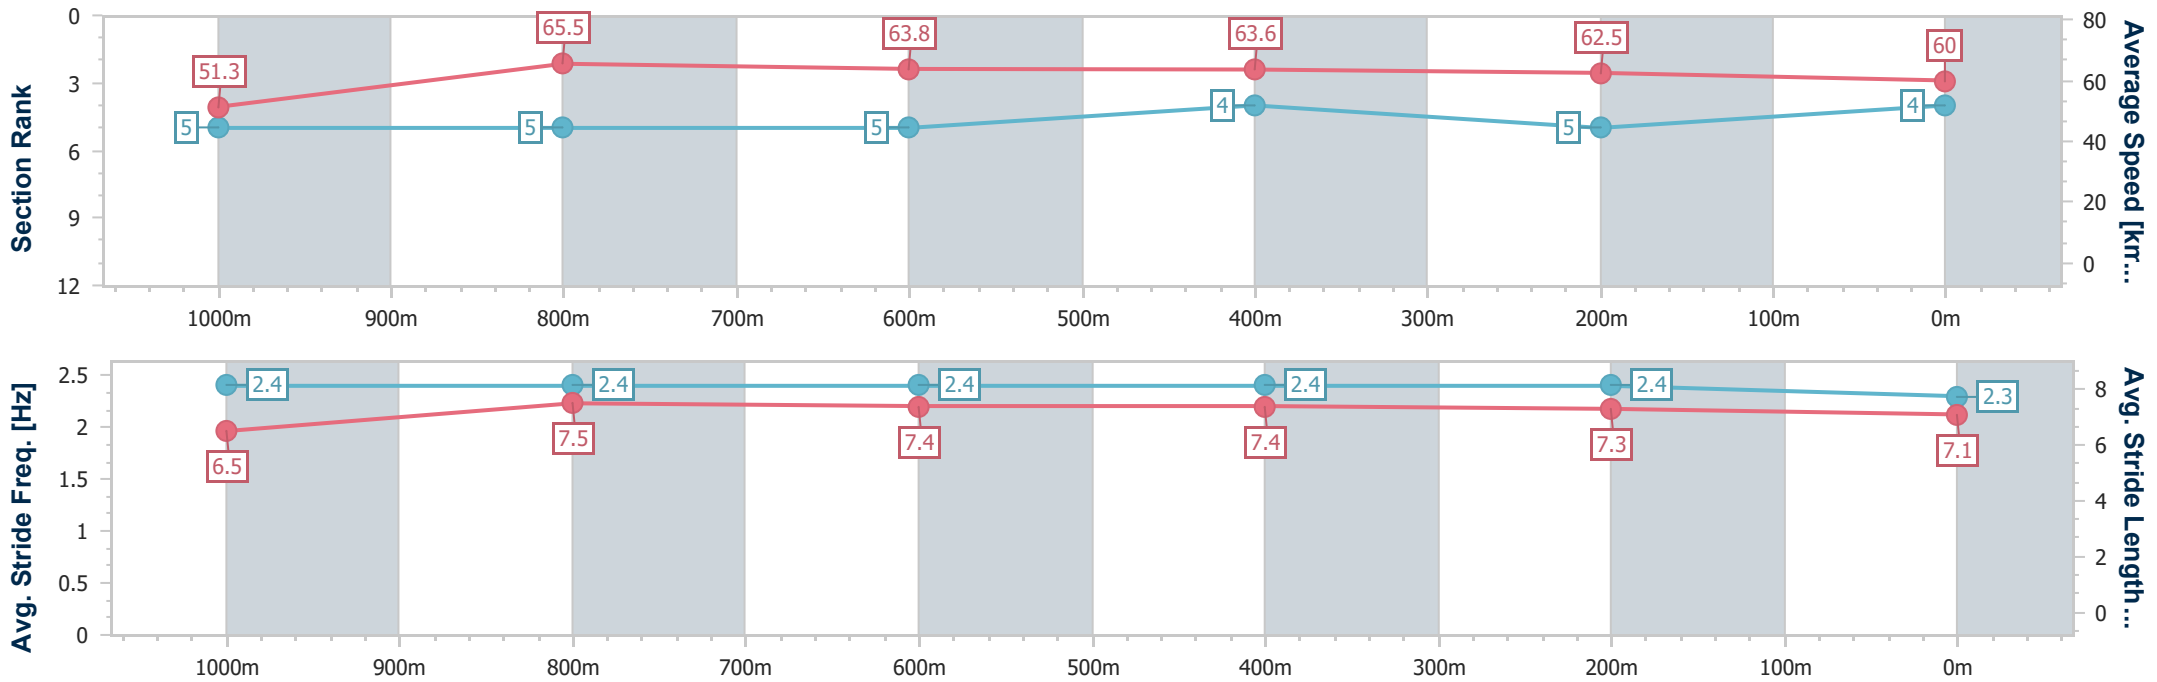

- [] Ranking at each section and finish
- .-.- No data available at this section
- NA No data available

Horse/Jockey Name	Bankstown
Final Rank	5
Fastest Section Time (Section)	0:10.85 (1000m)
Top Speed [km/h] (Section)	68.1 (1000m)
Race State	Finished