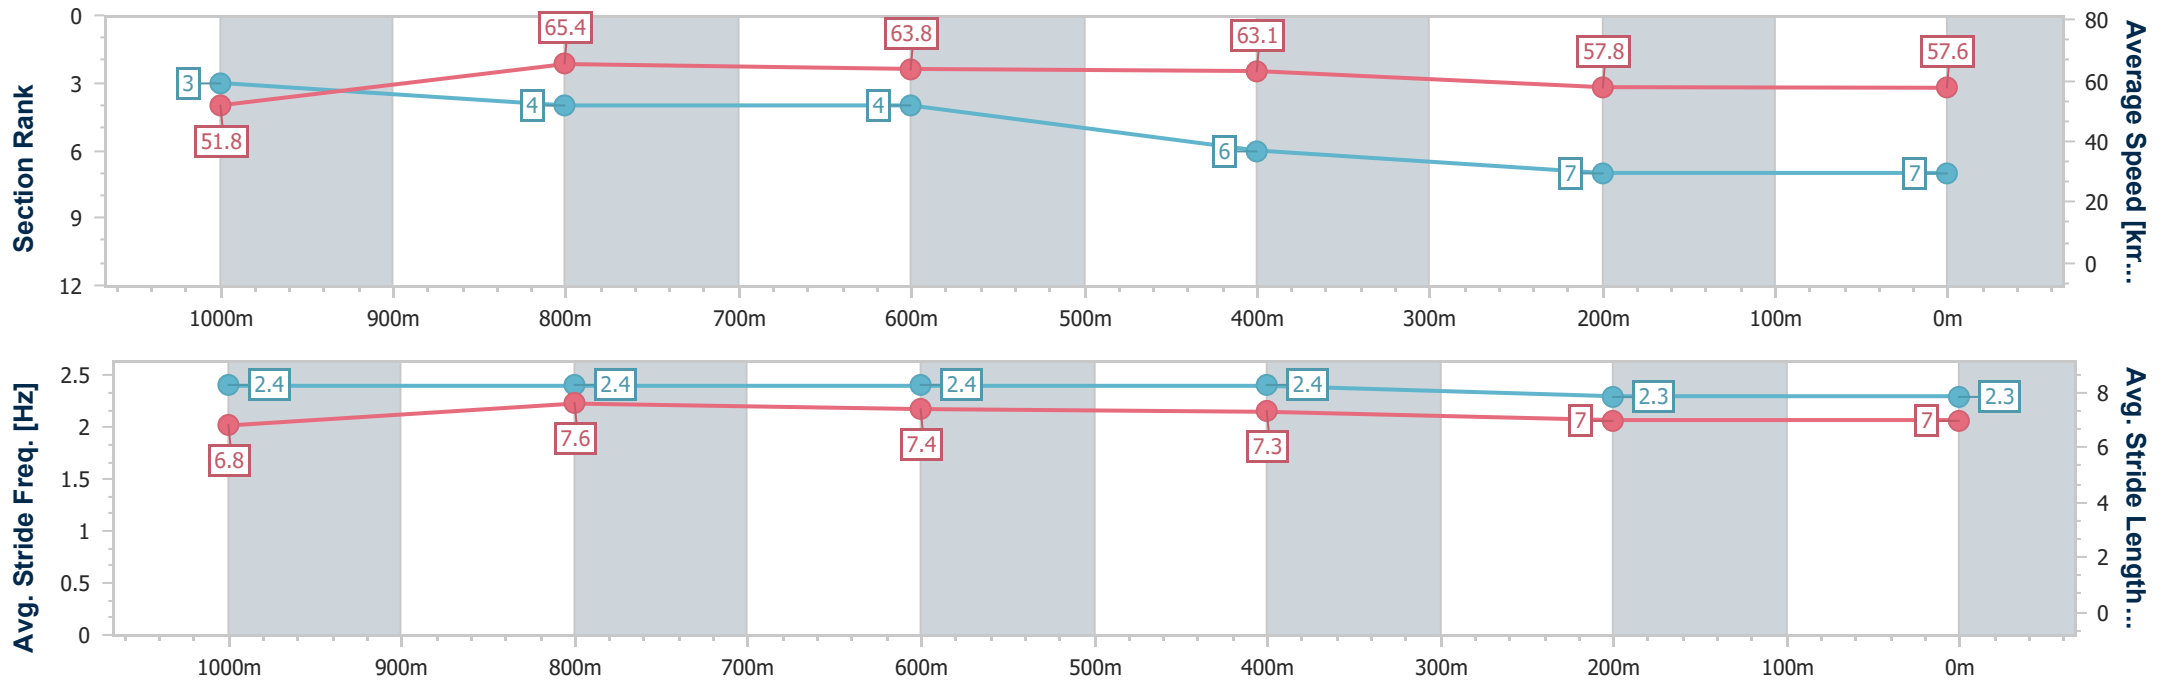

Aquis Park Gold Coast Poly QLD Professional

Race 3: RAPIDLINE Maiden Handicap - 1200m

05 August 2023 - 14:14

Track Rating: Synthetic , Weather: Fine, Rail Position: True

Section	Overall	1000m	800m	600m	400m	200m
Section Times	1:13.23 [7] (0:13.93)	0:59.30 [3] (0:11.07)	0:48.23 [4] (0:11.42)	0:36.81 [4] (0:11.64)	0:25.17 [6] (0:12.62)	0:12.55 [7] (0:12.55)
Average Speed [km/h]	51.8	65.4	63.8	63.1	57.8	57.6
Top Speed [km/h]	66.6	67.2	65.4	66.5	60.4	58.4
Avg. Dist. to Rail [m]	5.5	2.5	1.9	3.2	5.4	3.8
Avg. Stride Freq. [Hz]	2.4	2.4	2.4	2.4	2.3	2.3
Avg. Stride Length [m]	6.8	7.6	7.4	7.3	7.0	7.0

- [] Ranking at each section and finish
- .-.- No data available at this section
- NA No data available

Horse/Jockey Name	Mikki Kireina
Final Rank	8
Fastest Section Time (Section)	0:10.99 (1000m)
Top Speed [km/h] (Section)	66.5 (1000m)
Race State	Finished