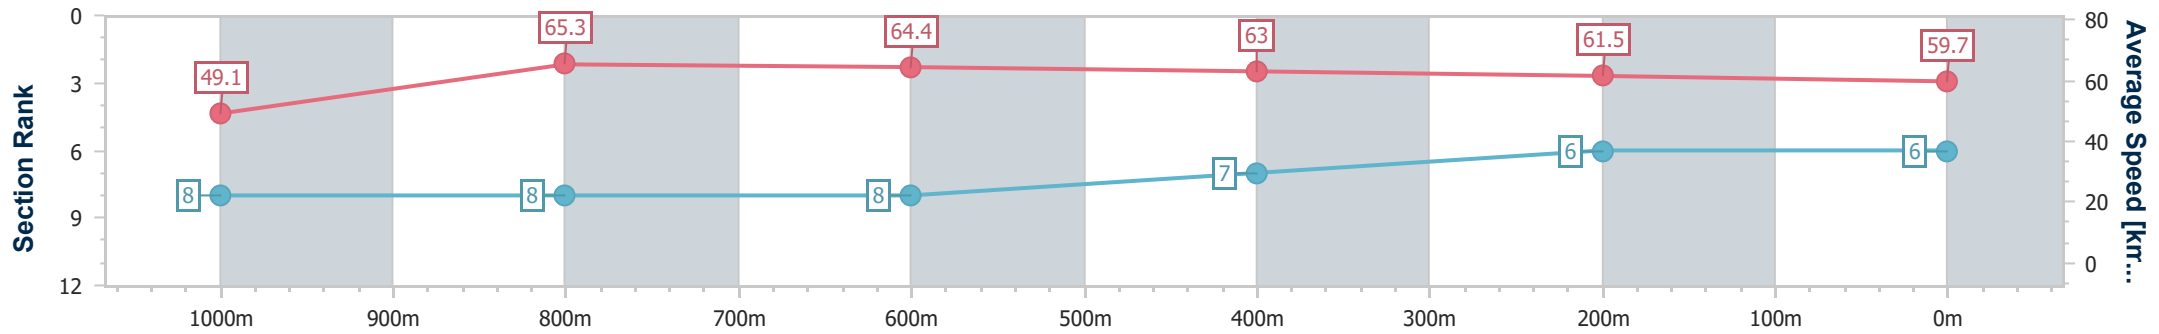

- [] Ranking at each section and finish
- .-.- No data available at this section
- NA No data available

Horse/Jockey Name	Wally's Revenge
Final Rank	7
Fastest Section Time (Section)	0:11.07 (1000m)
Top Speed [km/h] (Section)	67.2 (1000m)
Race State	Finished