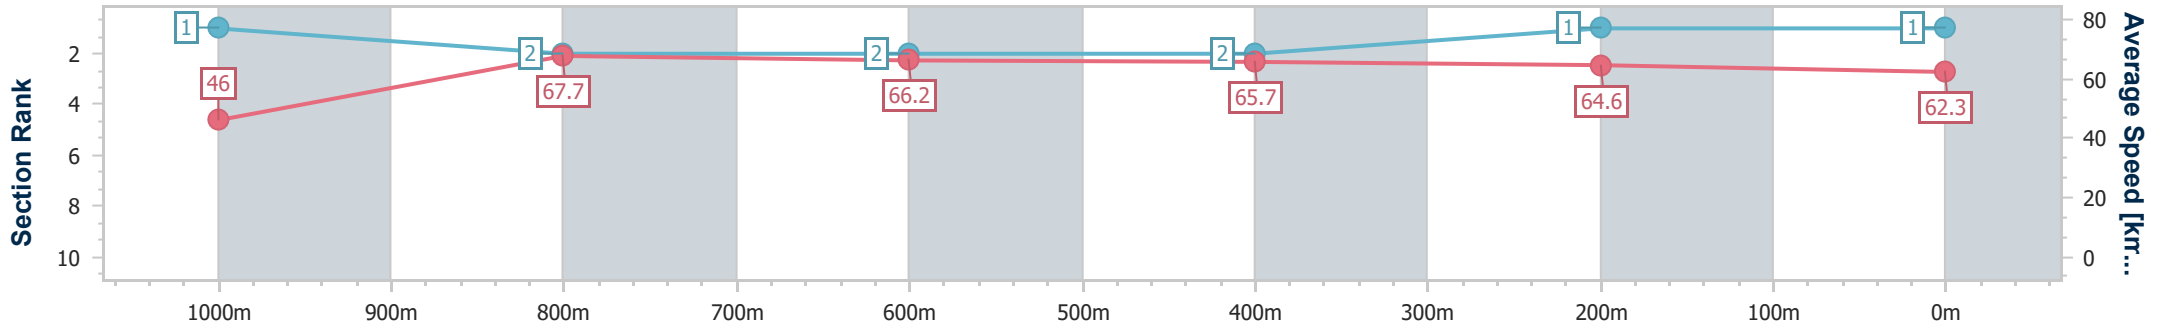

Track Rating: Synthetic , Weather: Fine, Rail Position: True

Section	Overall	1000m	800m	600m	400m	200m
Section Times	1:03.38 [1] (0:07.82)	0:55.56 [1] (0:10.70)	0:44.86 [2] (0:11.01)	0:33.85 [2] (0:11.06)	0:22.79 [2] (0:11.22)	0:11.57 [1] (0:11.57)
Average Speed [km/h]	46.0	67.7	66.2	65.7	64.6	62.3
Top Speed [km/h]	64.5	69.3	68.1	66.4	65.3	64.9
Avg. Dist. to Rail [m]	3.5	2.0	2.4	1.8	2.5	3.1
Avg. Stride Freq. [Hz]	2.5	2.5	2.5	2.4	2.5	2.4
Avg. Stride Length [m]	5.9	7.5	7.5	7.5	7.3	7.1