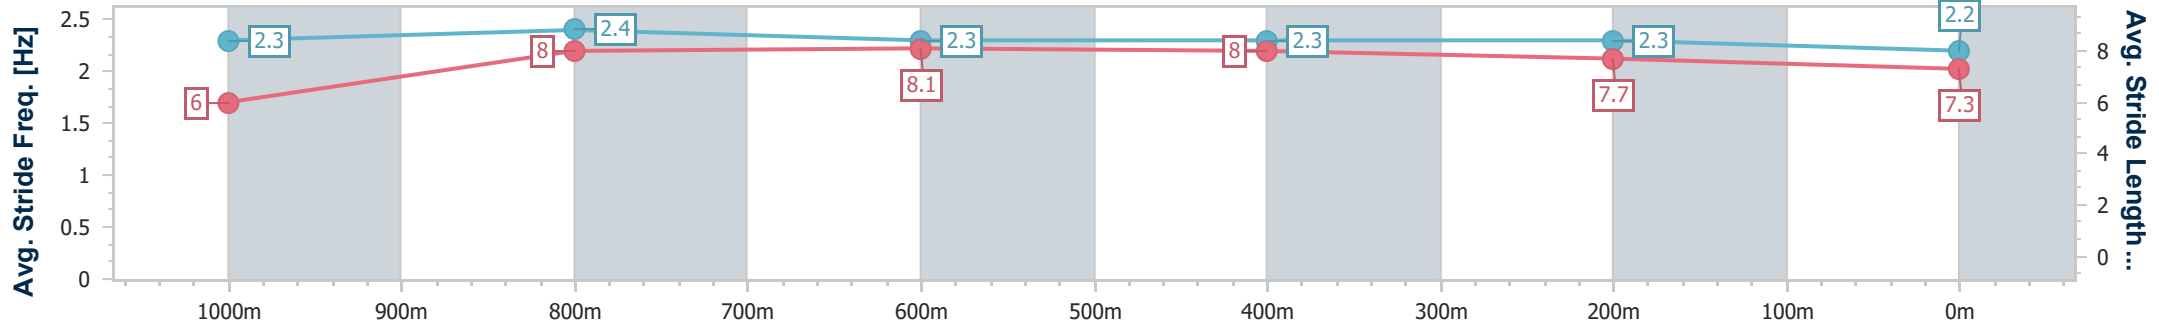

Horse/Jockey Name	Divine Okay
Final Rank	5
Fastest Section Time (Section)	0:08.19 (Overall)
Top Speed [km/h] (Section)	70.2 (1000m)
Race State	Finished

Aquis Park Gold Coast Poly QLD Professional
Race 6: ELEVEN PLUS 1 SPORTS MARKETING BENCHMARK
62 Handicap - 1100m
05 August 2023 - 16:04

Track Rating: Synthetic , Weather: Fine, Rail Position: True

Section	Overall	1000m	800m	600m	400m	200m
Section Times	1:04.34 [5] (0:08.19)	0:56.15 [7] (0:10.55)	0:45.60 [4] (0:10.90)	0:34.70 [4] (0:10.96)	0:23.74 [3] (0:11.58)	0:12.16 [4] (0:12.16)
Average Speed [km/h]	43.9	68.8	68.0	67.0	62.7	59.1
Top Speed [km/h]	64.6	70.2	68.7	68.6	64.3	61.2
Avg. Dist. to Rail [m]	5.8	3.6	5.4	4.1	3.7	5.7
Avg. Stride Freq. [Hz]	2.3	2.4	2.3	2.3	2.3	2.2
Avg. Stride Length [m]	6.0	8.0	8.1	8.0	7.7	7.3

- [ ] Ranking at each section and finish
- -.-.- No data available at this section
- NA No data available