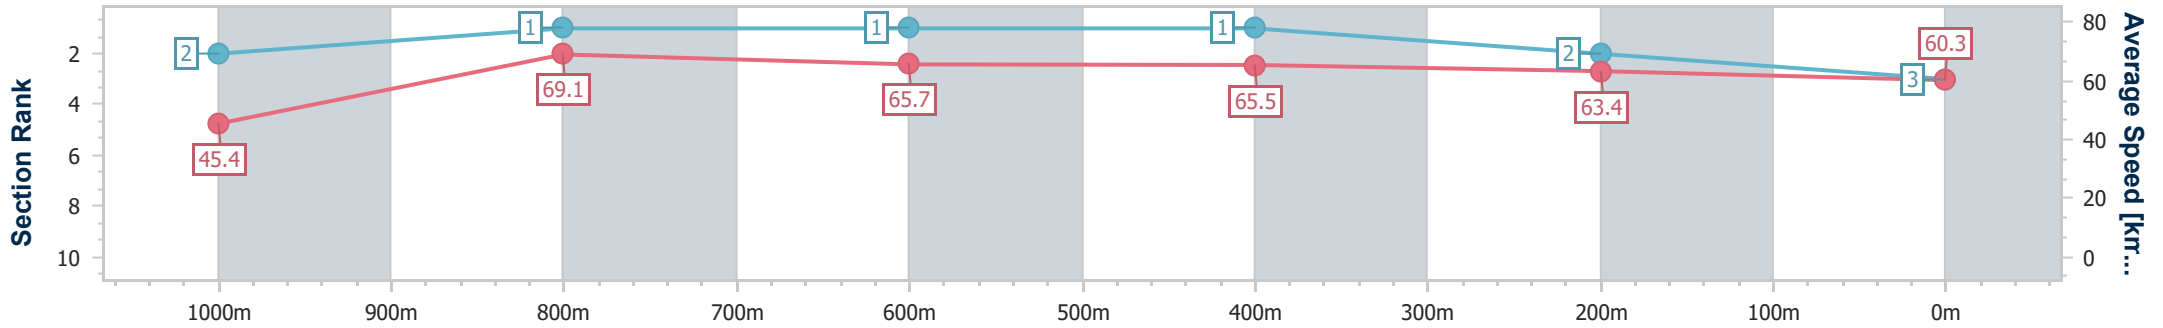

Horse/Jockey Name	Baronessa
Final Rank	3
Fastest Section Time (Section)	0:07.95 (Overall)
Top Speed [km/h] (Section)	70.2 (1000m)
Race State	Finished

Aquis Park Gold Coast Poly QLD Professional
Race 6: ELEVEN PLUS 1 SPORTS MARKETING BENCHMARK
62 Handicap - 1100m
05 August 2023 - 16:04

Track Rating: Synthetic , Weather: Fine, Rail Position: True

Section	Overall	1000m	800m	600m	400m	200m
Section Times	1:03.83 [3] (0:07.95)	0:55.88 [2] (0:10.42)	0:45.46 [1] (0:11.05)	0:34.41 [1] (0:11.05)	0:23.36 [1] (0:11.39)	0:11.97 [2]
Average Speed [km/h]	45.4	69.1	65.7	65.5	63.4	60.3
Top Speed [km/h]	65.2	70.2	66.8	67.3	63.9	62.2
Avg. Dist. to Rail [m]	2.3	0.7	1.7	1.3	0.8	1.6
Avg. Stride Freq. [Hz]	2.5	2.6	2.5	2.5	2.5	2.5
Avg. Stride Length [m]	5.7	7.2	7.1	7.2	7.0	6.8

- [ ] Ranking at each section and finish
- -.-.- No data available at this section
- NA No data available