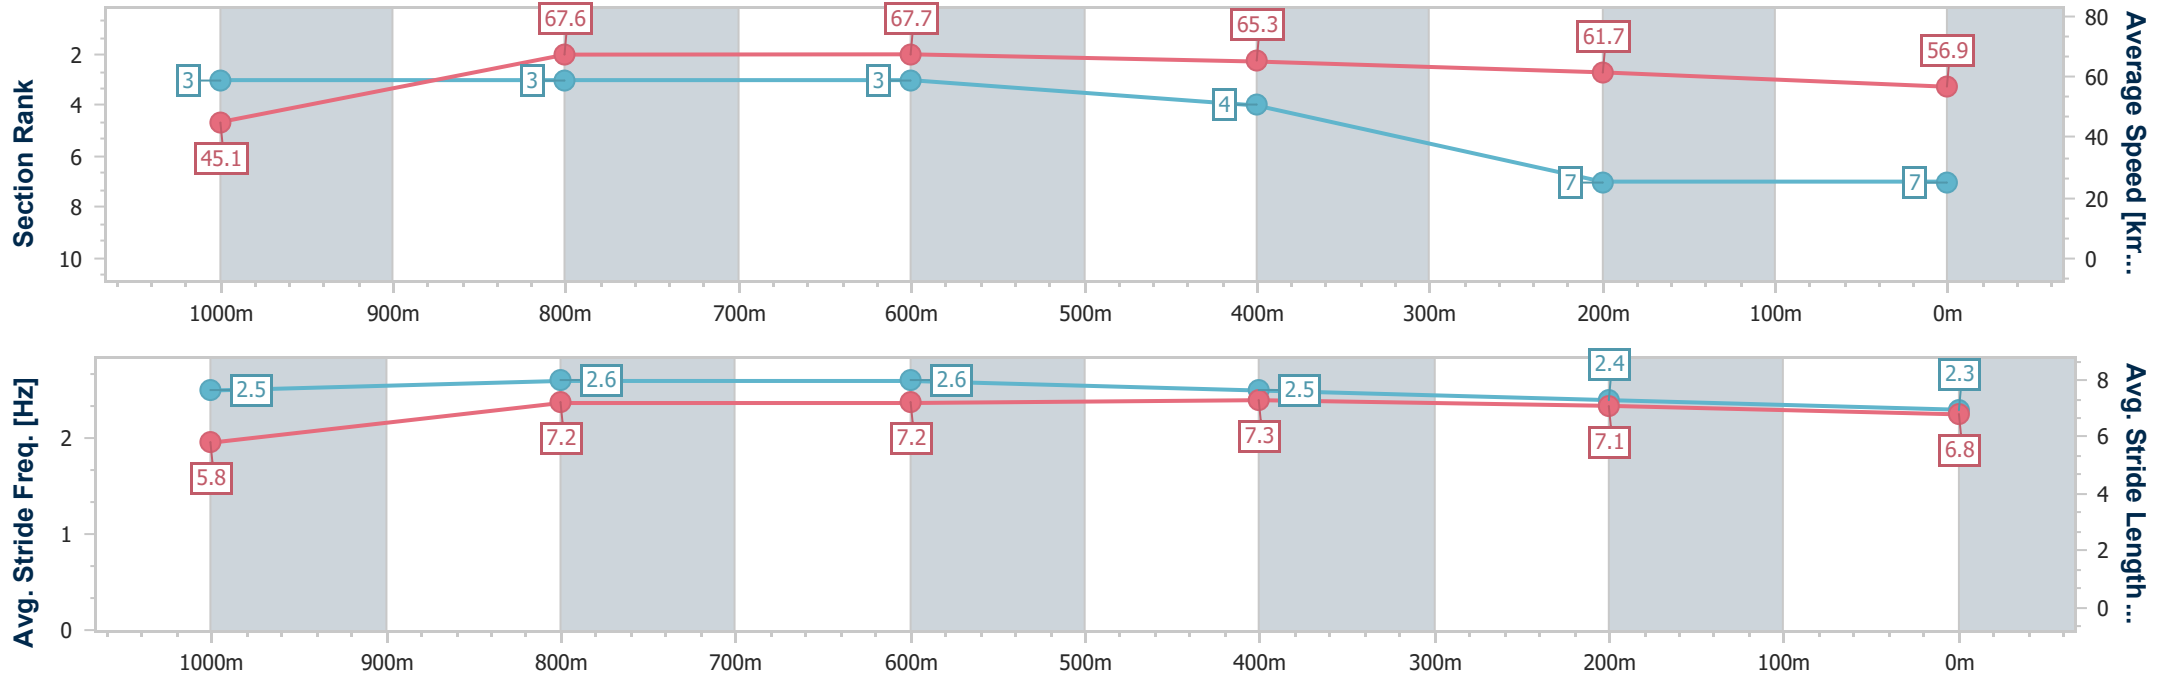

Section	Overall	1000m	800m	600m	400m	200m
Section Times	1:04.62 [6] (0:08.08)	0:56.54 [5] (0:10.73)	0:45.81 [5] (0:10.93)	0:34.88 [6] (0:11.18)	0:23.70 [6] (0:11.61)	0:12.09 [6] (0:12.09)
Average Speed [km/h]	44.5	67.5	67.1	64.8	62.1	59.8
Top Speed [km/h]	63.2	70.0	69.1	66.1	63.9	61.7
Avg. Dist. to Rail [m]	1.1	1.4	3.2	1.5	1.7	3.1
Avg. Stride Freq. [Hz]	2.4	2.5	2.5	2.4	2.4	2.3
Avg. Stride Length [m]	6.0	7.6	7.6	7.6	7.3	7.2

- [ ] Ranking at each section and finish
- .-.- No data available at this section
- NA No data available

Horse/Jockey Name	Atlantic Way
Final Rank	7
Fastest Section Time (Section)	0:07.98 (Overall)
Top Speed [km/h] (Section)	69.1 (1000m)
Race State	Finished

Section	Overall	1000m	800m	600m	400m	200m
Section Times	1:05.29 [7] (0:07.98)	0:57.31 [3] (0:10.72)	0:46.59 [3] (0:10.86)	0:35.73 [3] (0:11.25)	0:24.48 [4] (0:11.78)	0:12.70 [7] (0:12.70)
Average Speed [km/h]	45.1	67.6	67.7	65.3	61.7	56.9
Top Speed [km/h]	64.9	69.1	68.5	67.5	63.2	59.7
Avg. Dist. to Rail [m]	4.9	2.3	3.8	3.8	5.2	5.6
Avg. Stride Freq. [Hz]	2.5	2.6	2.6	2.5	2.4	2.3
Avg. Stride Length [m]	5.8	7.2	7.2	7.3	7.1	6.8