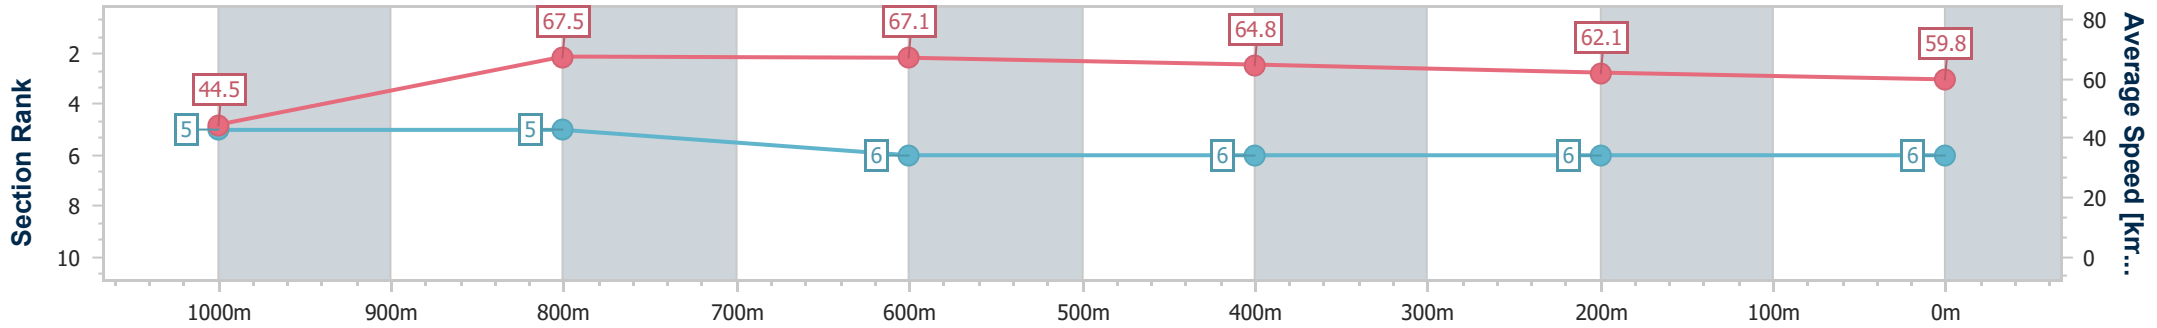

Horse/Jockey Name	Old Timing Man
Final Rank	6
Fastest Section Time (Section)	0:08.08 (Overall)
Top Speed [km/h] (Section)	70.0 (1000m)
Race State	Finished

Aquis Park Gold Coast Poly QLD Professional
Race 6: ELEVEN PLUS 1 SPORTS MARKETING BENCHMARK
62 Handicap - 1100m
05 August 2023 - 16:04

Track Rating: Synthetic , Weather: Fine, Rail Position: True

Section	Overall	1000m	800m	600m	400m	200m
Section Times	1:04.62 [6] (0:08.08)	0:56.54 [5] (0:10.73)	0:45.81 [5] (0:10.93)	0:34.88 [6] (0:11.18)	0:23.70 [6] (0:11.61)	0:12.09 [6] (0:12.09)
Average Speed [km/h]	44.5	67.5	67.1	64.8	62.1	59.8
Top Speed [km/h]	63.2	70.0	69.1	66.1	63.9	61.7
Avg. Dist. to Rail [m]	1.1	1.4	3.2	1.5	1.7	3.1
Avg. Stride Freq. [Hz]	2.4	2.5	2.5	2.4	2.4	2.3
Avg. Stride Length [m]	6.0	7.6	7.6	7.6	7.3	7.2

- [ ] Ranking at each section and finish
- -.-.- No data available at this section
- NA No data available