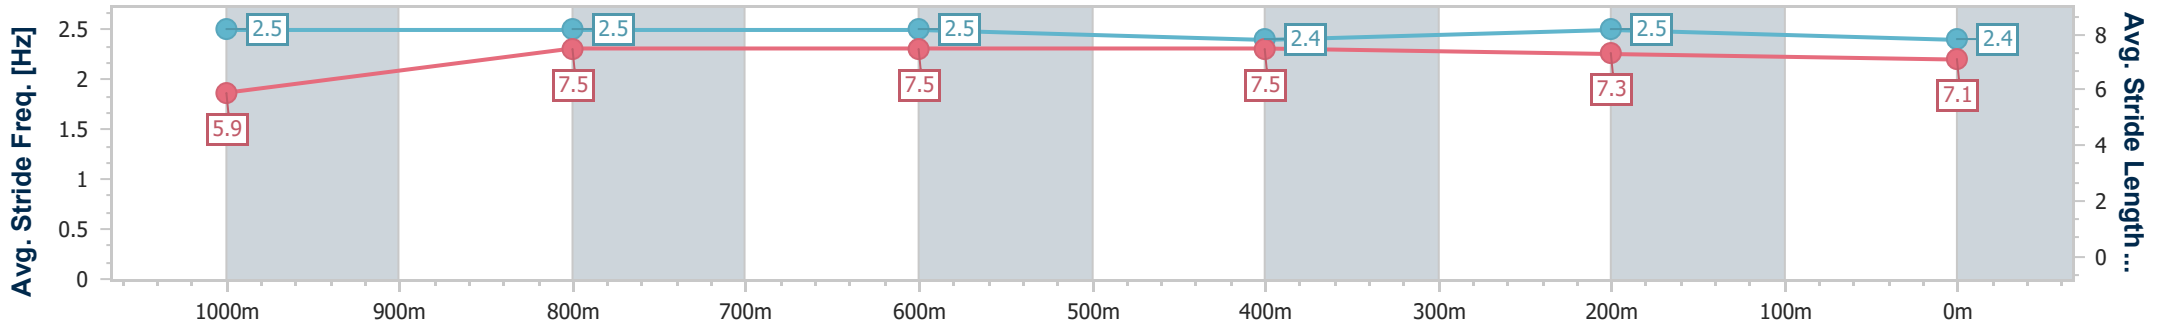

Track Rating: Synthetic , Weather: Fine, Rail Position: True

Section	Overall	1000m	800m	600m	400m	200m
Section Times	1:03.38 [1] (0:07.82)	0:55.56 [1] (0:10.70)	0:44.86 [2] (0:11.01)	0:33.85 [2] (0:11.06)	0:22.79 [2] (0:11.22)	0:11.57 [1] (0:11.57)
Average Speed [km/h]	46.0	67.7	66.2	65.7	64.6	62.3
Top Speed [km/h]	64.5	69.3	68.1	66.4	65.3	64.9
Avg. Dist. to Rail [m]	3.5	2.0	2.4	1.8	2.5	3.1
Avg. Stride Freq. [Hz]	2.5	2.5	2.5	2.4	2.5	2.4
Avg. Stride Length [m]	5.9	7.5	7.5	7.5	7.3	7.1