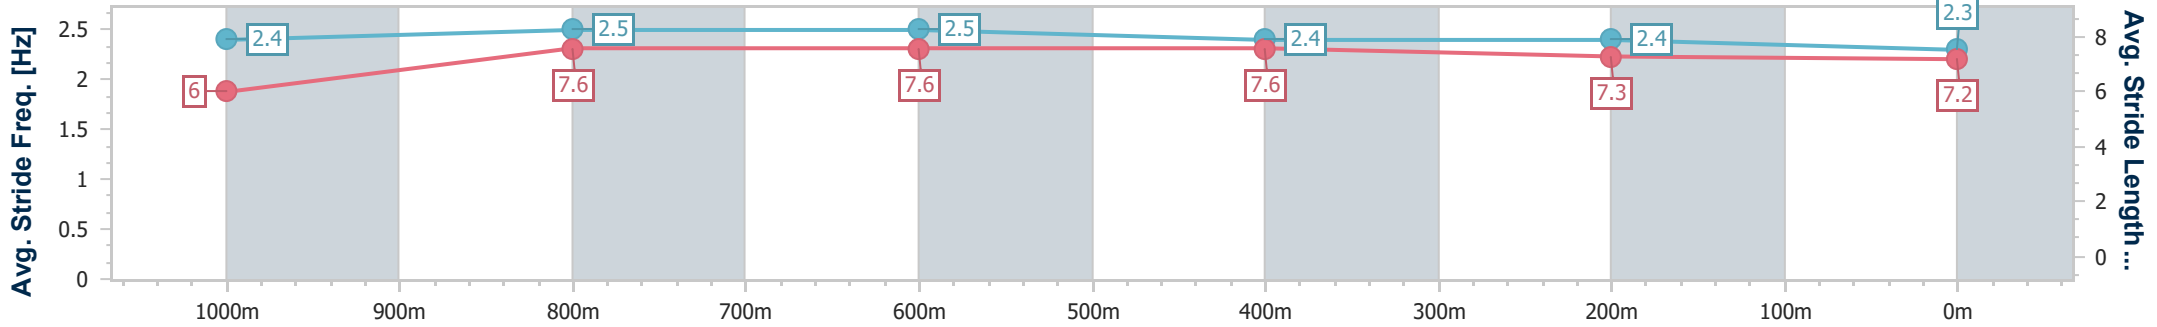

Horse/Jockey Name	Old Timing Man
Final Rank	6
Fastest Section Time (Section)	0:08.08 (Overall)
Top Speed [km/h] (Section)	70.0 (1000m)
Race State	Finished

Aquis Park Gold Coast Poly QLD Professional
Race 6: ELEVEN PLUS 1 SPORTS MARKETING BENCHMARK
62 Handicap - 1100m
05 August 2023 - 16:04

Track Rating: Synthetic , Weather: Fine, Rail Position: True

Section	Overall	1000m	800m	600m	400m	200m
Section Times	1:04.62 [6] (0:08.08)	0:56.54 [5] (0:10.73)	0:45.81 [5] (0:10.93)	0:34.88 [6] (0:11.18)	0:23.70 [6] (0:11.61)	0:12.09 [6] (0:12.09)
Average Speed [km/h]	44.5	67.5	67.1	64.8	62.1	59.8
Top Speed [km/h]	63.2	70.0	69.1	66.1	63.9	61.7
Avg. Dist. to Rail [m]	1.1	1.4	3.2	1.5	1.7	3.1
Avg. Stride Freq. [Hz]	2.4	2.5	2.5	2.4	2.4	2.3
Avg. Stride Length [m]	6.0	7.6	7.6	7.6	7.3	7.2

- [ ] Ranking at each section and finish
- -.-.- No data available at this section
- NA No data available