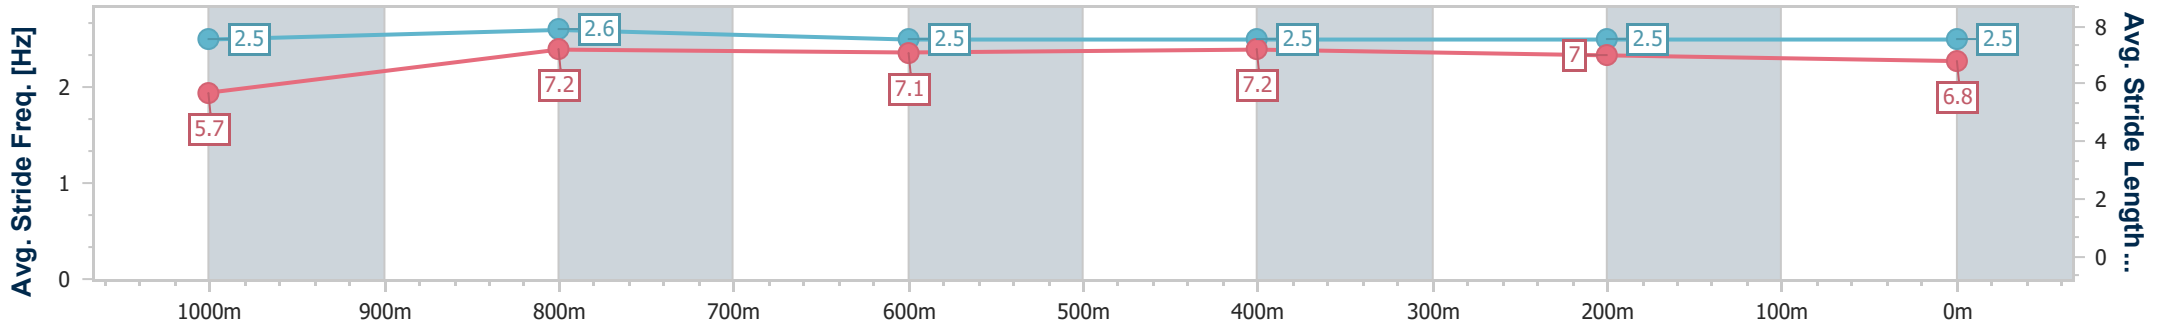

Horse/Jockey Name	Baronessa
Final Rank	3
Fastest Section Time (Section)	0:07.95 (Overall)
Top Speed [km/h] (Section)	70.2 (1000m)
Race State	Finished

Aquis Park Gold Coast Poly QLD Professional
Race 6: ELEVEN PLUS 1 SPORTS MARKETING BENCHMARK
62 Handicap - 1100m
05 August 2023 - 16:04

Track Rating: Synthetic , Weather: Fine, Rail Position: True

Section	Overall	1000m	800m	600m	400m	200m
Section Times	1:03.83 [3] (0:07.95)	0:55.88 [2] (0:10.42)	0:45.46 [1] (0:11.05)	0:34.41 [1] (0:11.05)	0:23.36 [1] (0:11.39)	0:11.97 [2]
Average Speed [km/h]	45.4	69.1	65.7	65.5	63.4	60.3
Top Speed [km/h]	65.2	70.2	66.8	67.3	63.9	62.2
Avg. Dist. to Rail [m]	2.3	0.7	1.7	1.3	0.8	1.6
Avg. Stride Freq. [Hz]	2.5	2.6	2.5	2.5	2.5	2.5
Avg. Stride Length [m]	5.7	7.2	7.1	7.2	7.0	6.8

- [ ] Ranking at each section and finish
- -.-.- No data available at this section
- NA No data available