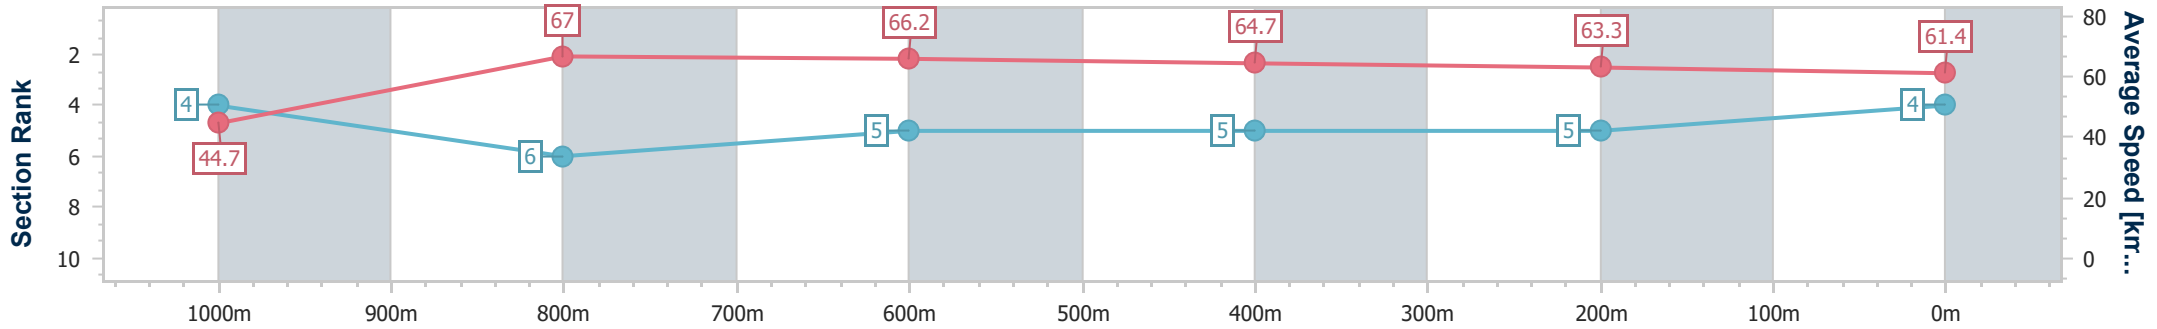

Horse/Jockey Name	Silver Canvas
Final Rank	4
Fastest Section Time (Section)	0:08.05 (Overall)
Top Speed [km/h] (Section)	69.0 (1000m)
Race State	Finished

Aquis Park Gold Coast Poly QLD Professional
Race 6: ELEVEN PLUS 1 SPORTS MARKETING BENCHMARK
62 Handicap - 1100m
05 August 2023 - 16:04

Track Rating: Synthetic , Weather: Fine, Rail Position: True

Section	Overall	1000m	800m	600m	400m	200m
Section Times	1:03.97 [4] (0:08.05)	0:55.92 [4] (0:10.77)	0:45.15 [6] (0:10.90)	0:34.25 [5] (0:11.14)	0:23.11 [5] (0:11.38)	0:11.73 [5] (0:11.73)
Average Speed [km/h]	44.7	67.0	66.2	64.7	63.3	61.4
Top Speed [km/h]	63.4	69.0	67.4	66.4	64.3	63.0
Avg. Dist. to Rail [m]	1.4	0.7	0.9	0.4	2.0	3.9
Avg. Stride Freq. [Hz]	2.3	2.4	2.4	2.3	2.3	2.3
Avg. Stride Length [m]	6.4	7.7	7.8	7.8	7.6	7.3

- [ ] Ranking at each section and finish
- -.-.- No data available at this section
- NA No data available