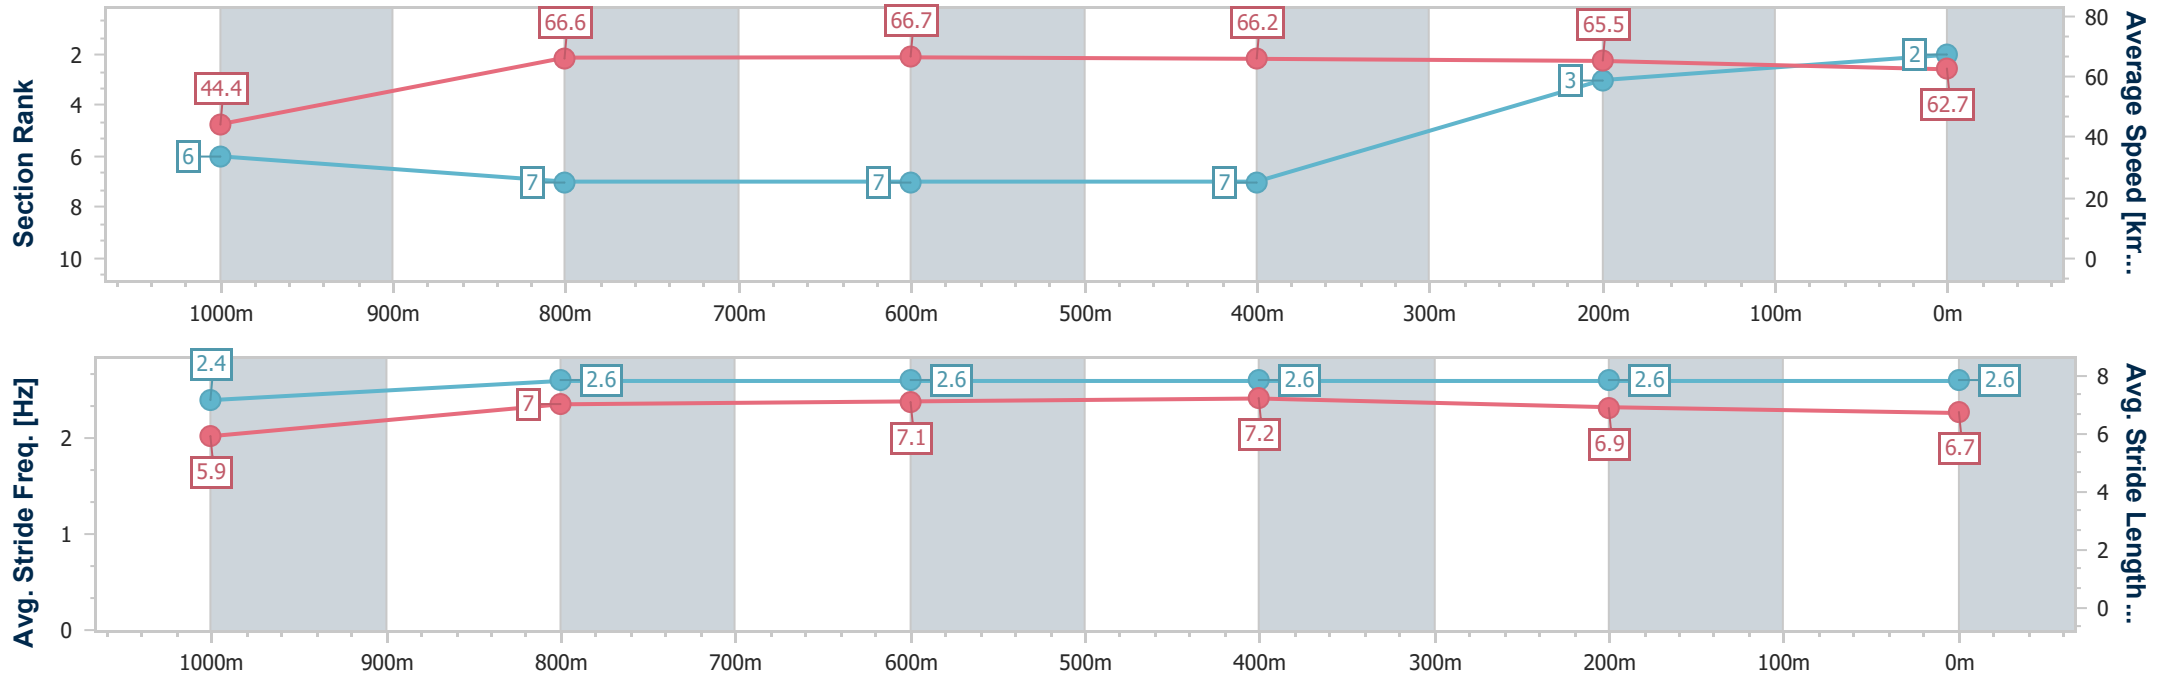

Track Rating: Synthetic , Weather: Fine, Rail Position: True

Section	Overall	1000m	800m	600m	400m	200m
Section Times	1:03.38 [1] (0:07.82)	0:55.56 [1] (0:10.70)	0:44.86 [2] (0:11.01)	0:33.85 [2] (0:11.06)	0:22.79 [2] (0:11.22)	0:11.57 [1] (0:11.57)
Average Speed [km/h]	46.0	67.7	66.2	65.7	64.6	62.3
Top Speed [km/h]	64.5	69.3	68.1	66.4	65.3	64.9
Avg. Dist. to Rail [m]	3.5	2.0	2.4	1.8	2.5	3.1
Avg. Stride Freq. [Hz]	2.5	2.5	2.5	2.4	2.5	2.4
Avg. Stride Length [m]	5.9	7.5	7.5	7.5	7.3	7.1

- [ ] Ranking at each section and finish
- .-.- No data available at this section
- NA No data available

Horse/Jockey Name	Elliez Star
Final Rank	2
Fastest Section Time (Section)	0:08.11 (Overall)
Top Speed [km/h] (Section)	68.7 (800m)
Race State	Finished

Section	Overall	1000m	800m	600m	400m	200m
Section Times	1:03.55 [2] (0:08.11)	0:55.44 [6] (0:10.90)	0:44.54 [7] (0:10.93)	0:33.61 [7] (0:11.00)	0:22.61 [7] (0:11.07)	0:11.54 [3] (0:11.54)
Average Speed [km/h]	44.4	66.6	66.7	66.2	65.5	62.7
Top Speed [km/h]	63.7	68.1	68.7	68.5	68.1	65.8
Avg. Dist. to Rail [m]	3.1	2.8	2.1	2.2	5.2	7.4
Avg. Stride Freq. [Hz]	2.4	2.6	2.6	2.6	2.6	2.6
Avg. Stride Length [m]	5.9	7.0	7.1	7.2	6.9	6.7