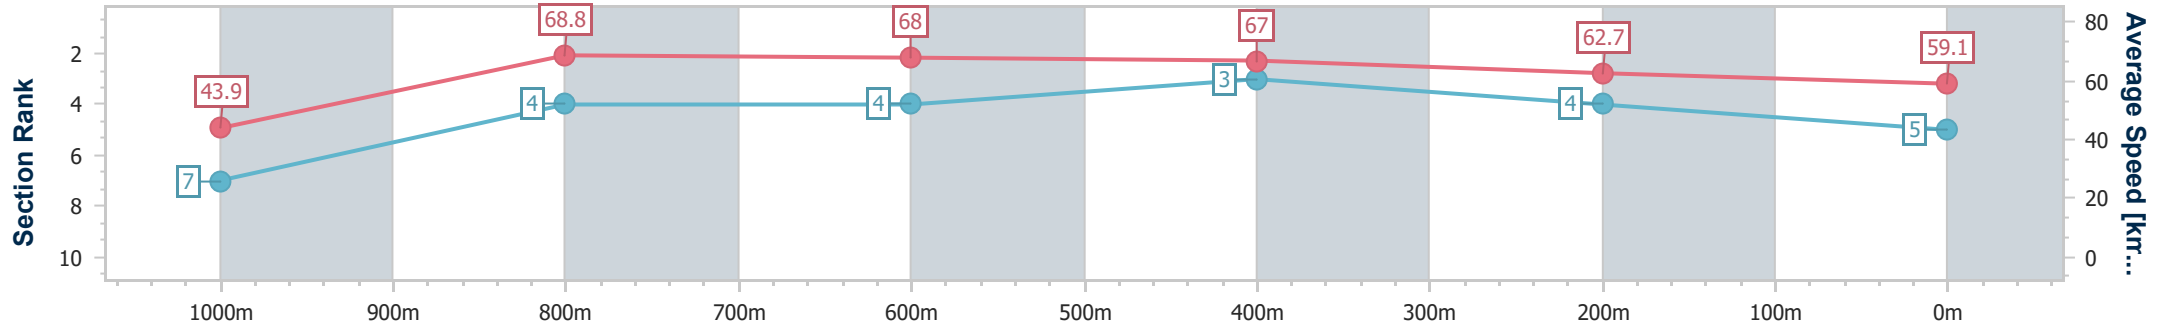

Horse/Jockey Name	Divine Okay
Final Rank	5
Fastest Section Time (Section)	0:08.19 (Overall)
Top Speed [km/h] (Section)	70.2 (1000m)
Race State	Finished

Aquis Park Gold Coast Poly QLD Professional
Race 6: ELEVEN PLUS 1 SPORTS MARKETING BENCHMARK
62 Handicap - 1100m
05 August 2023 - 16:04

Track Rating: Synthetic , Weather: Fine, Rail Position: True

Section	Overall	1000m	800m	600m	400m	200m
Section Times	1:04.34 [5] (0:08.19)	0:56.15 [7] (0:10.55)	0:45.60 [4] (0:10.90)	0:34.70 [4] (0:10.96)	0:23.74 [3] (0:11.58)	0:12.16 [4] (0:12.16)
Average Speed [km/h]	43.9	68.8	68.0	67.0	62.7	59.1
Top Speed [km/h]	64.6	70.2	68.7	68.6	64.3	61.2
Avg. Dist. to Rail [m]	5.8	3.6	5.4	4.1	3.7	5.7
Avg. Stride Freq. [Hz]	2.3	2.4	2.3	2.3	2.3	2.2
Avg. Stride Length [m]	6.0	8.0	8.1	8.0	7.7	7.3

- [ ] Ranking at each section and finish
- -.-.- No data available at this section
- NA No data available