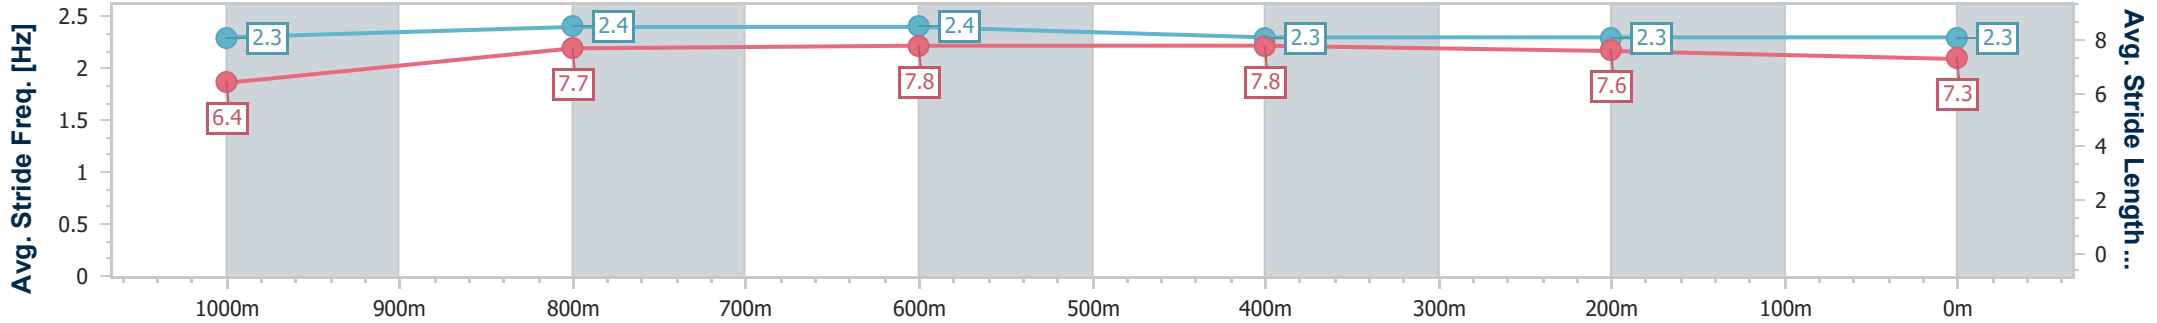

Horse/Jockey Name	Silver Canvas
Final Rank	4
Fastest Section Time (Section)	0:08.05 (Overall)
Top Speed [km/h] (Section)	69.0 (1000m)
Race State	Finished

Aquis Park Gold Coast Poly QLD Professional
Race 6: ELEVEN PLUS 1 SPORTS MARKETING BENCHMARK
62 Handicap - 1100m
05 August 2023 - 16:04

Track Rating: Synthetic , Weather: Fine, Rail Position: True

Section	Overall	1000m	800m	600m	400m	200m
Section Times	1:03.97 [4] (0:08.05)	0:55.92 [4] (0:10.77)	0:45.15 [6] (0:10.90)	0:34.25 [5] (0:11.14)	0:23.11 [5] (0:11.38)	0:11.73 [5] (0:11.73)
Average Speed [km/h]	44.7	67.0	66.2	64.7	63.3	61.4
Top Speed [km/h]	63.4	69.0	67.4	66.4	64.3	63.0
Avg. Dist. to Rail [m]	1.4	0.7	0.9	0.4	2.0	3.9
Avg. Stride Freq. [Hz]	2.3	2.4	2.4	2.3	2.3	2.3
Avg. Stride Length [m]	6.4	7.7	7.8	7.8	7.6	7.3

- [ ] Ranking at each section and finish
- -.-.- No data available at this section
- NA No data available