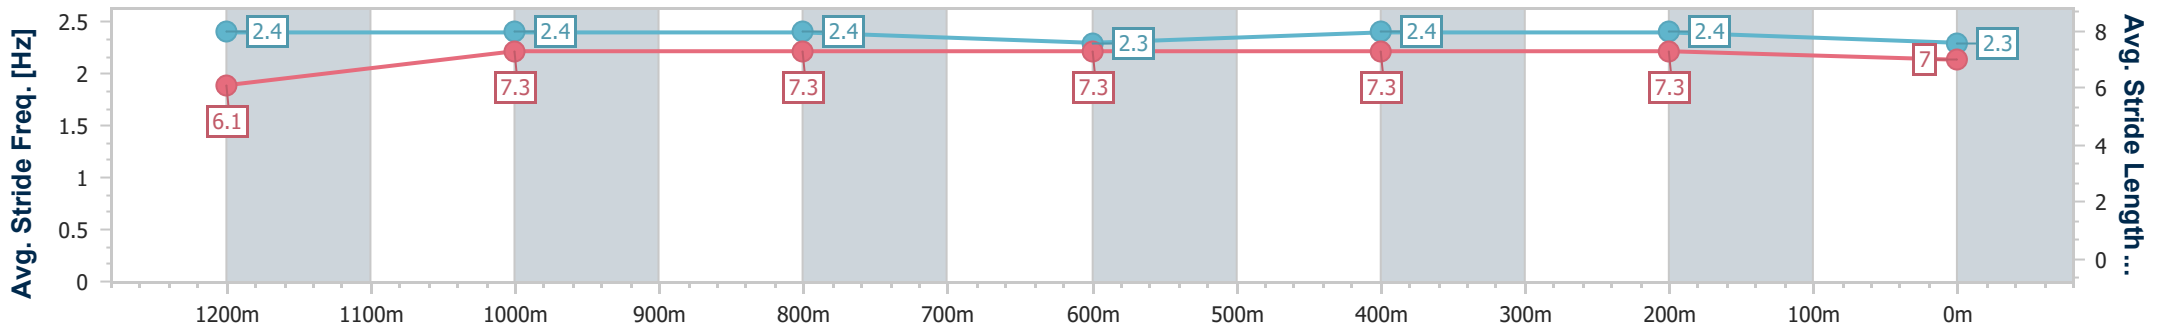

BRISBANE  
 RACING CLUB

Section	Overall	1200m	1000m	800m	600m	400m	200m
Section Times	1:24.63 [1] (0:13.97)	1:10.66 [1] (0:11.39)	0:59.27 [1] (0:11.65)	0:47.62 [1] (0:12.00)	0:35.62 [1] (0:11.76)	0:23.86 [1] (0:11.52)	0:12.34 [1] (0:12.34)
Average Speed [km/h]	51.7	63.3	62.3	60.8	62.0	62.5	58.3
Top Speed [km/h]	64.0	64.4	64.9	61.5	64.3	64.2	61.2
Avg. Dist. to Rail [m]	3.8	4.7	1.4	2.9	2.2	2.1	0.5
Avg. Stride Freq. [Hz]	2.4	2.4	2.4	2.3	2.4	2.4	2.3
Avg. Stride Length [m]	6.1	7.3	7.3	7.3	7.3	7.3	7.0