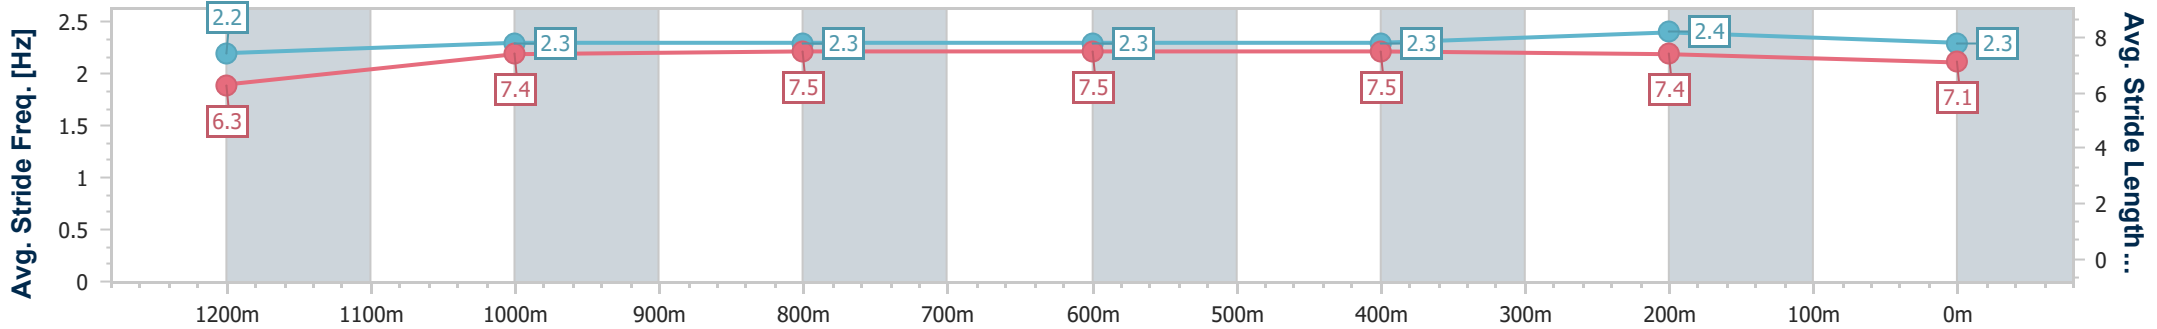

- [ ] Ranking at each section and finish
- .-.- No data available at this section
- NA No data available

Horse/Jockey Name	Sea Raider
Final Rank	7
Fastest Section Time (Section)	0:11.46 (400m)
Top Speed [km/h] (Section)	64.2 (600m)
Race State	Finished

Eagle Farm QLD Professional  
 Race 8: XXXX OPEN Handicap - 1400m  
 05 August 2023 - 15:48  
 Track Rating: Soft 5, Weather: Fine, Rail Position: +5m Entire Course

BRISBANE RACING CLUB

Section	Overall	1200m	1000m	800m	600m	400m	200m
Section Times	1:25.15 [7] (0:14.35)	1:10.80 [6] (0:11.70)	0:59.10 [7] (0:11.88)	0:47.22 [8] (0:11.90)	0:35.32 [7] (0:11.68)	0:23.64 [8] (0:11.46)	0:12.18 [8] (0:12.18)
Average Speed [km/h]	50.4	61.7	61.5	61.1	62.2	62.8	59.2
Top Speed [km/h]	62.8	62.8	62.0	62.1	64.2	64.0	62.3
Avg. Dist. to Rail [m]	6.8	5.1	2.5	2.1	2.1	4.5	4.6
Avg. Stride Freq. [Hz]	2.2	2.3	2.3	2.3	2.3	2.4	2.3
Avg. Stride Length [m]	6.3	7.4	7.5	7.5	7.5	7.4	7.1