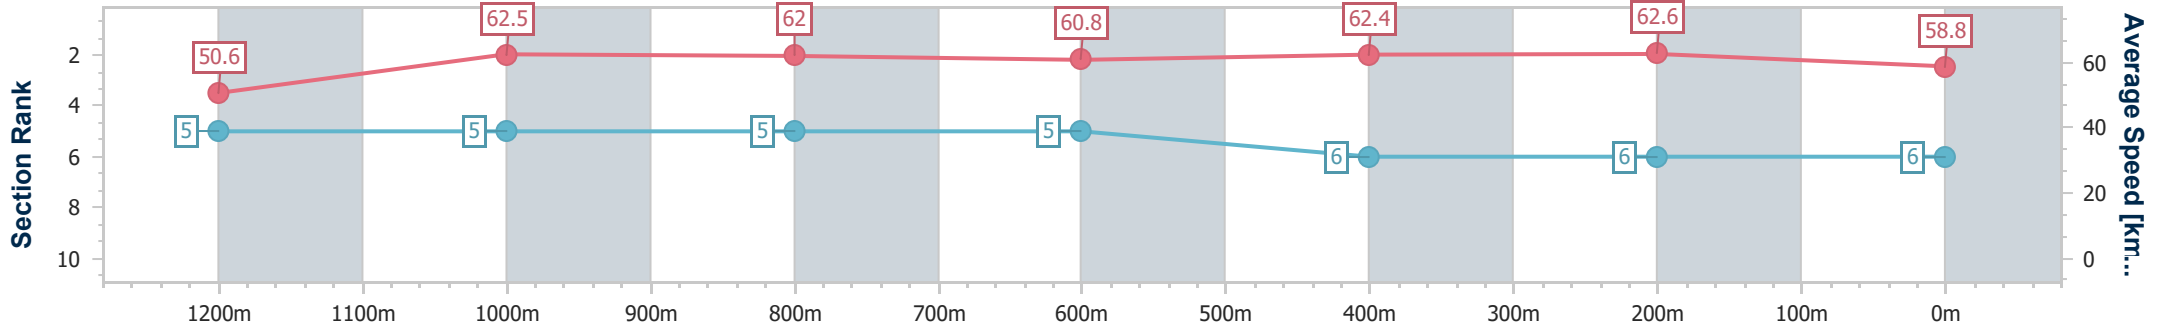

Horse/Jockey Name	Bollente
Final Rank	6
Fastest Section Time (Section)	0:11.51 (400m)
Top Speed [km/h] (Section)	63.4 (600m)
Race State	Finished

Eagle Farm QLD Professional
Race 8: XXXX OPEN Handicap - 1400m
05 August 2023 - 15:48
Track Rating: Soft 5, Weather: Fine, Rail Position: +5m Entire Course

BRISBANE RACING CLUB

Section	Overall	1200m	1000m	800m	600m	400m	200m
Section Times	1:25.05 [6] (0:14.27)	1:10.78 [5] (0:11.55)	0:59.23 [5] (0:11.76)	0:47.47 [5] (0:12.02)	0:35.45 [5] (0:11.72)	0:23.73 [6] (0:11.51)	0:12.22 [6] (0:12.22)
Average Speed [km/h]	50.6	62.5	62.0	60.8	62.4	62.6	58.8
Top Speed [km/h]	63.2	63.1	62.4	61.9	63.4	63.2	61.3
Avg. Dist. to Rail [m]	2.7	2.9	2.4	3.5	3.1	3.6	3.5
Avg. Stride Freq. [Hz]	2.2	2.3	2.2	2.2	2.3	2.3	2.2
Avg. Stride Length [m]	6.4	7.6	7.7	7.7	7.6	7.6	7.3

- [ ] Ranking at each section and finish
- -.-.- No data available at this section
- NA No data available