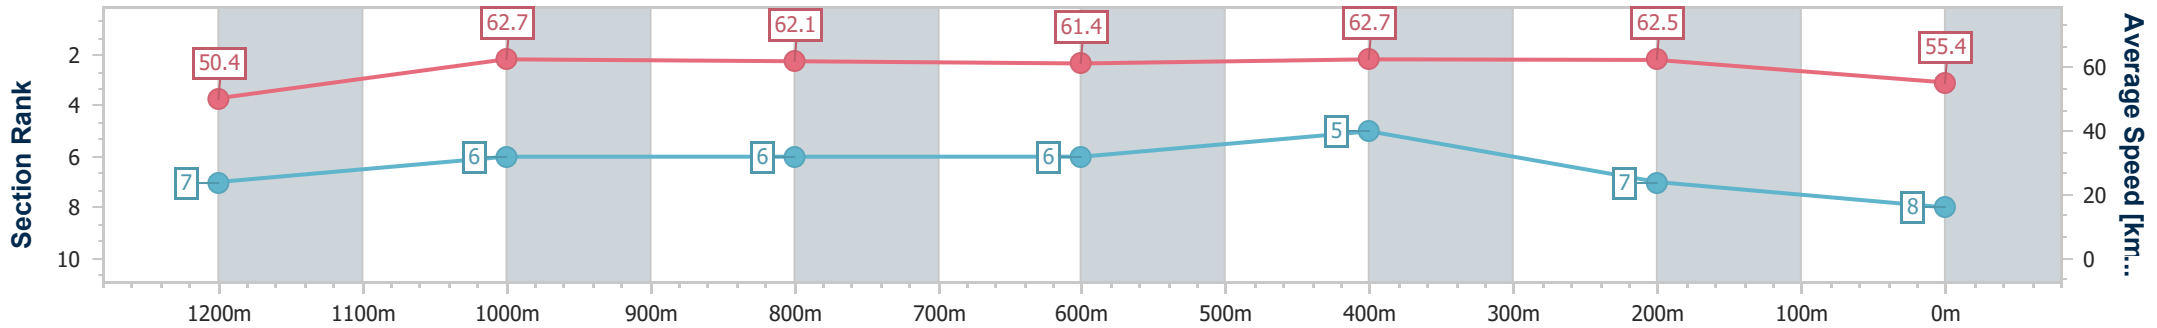

- [ ] Ranking at each section and finish
- .-.- No data available at this section
- NA No data available

Horse/Jockey Name	Simply Fly
Final Rank	8
Fastest Section Time (Section)	0:11.50 (1200m)
Top Speed [km/h] (Section)	65.4 (1200m)
Race State	Finished

Eagle Farm QLD Professional  
 Race 8: XXXX OPEN Handicap - 1400m  
 05 August 2023 - 15:48  
 Track Rating: Soft 5, Weather: Fine, Rail Position: +5m Entire Course

BRISBANE RACING CLUB

Section	Overall	1200m	1000m	800m	600m	400m	200m
Section Times	1:25.82 [8] (0:14.35)	1:11.47 [7] (0:11.50)	0:59.97 [6] (0:11.83)	0:48.14 [6] (0:11.95)	0:36.19 [6] (0:11.68)	0:24.51 [5] (0:11.54)	0:12.97 [7] (0:12.97)
Average Speed [km/h]	50.4	62.7	62.1	61.4	62.7	62.5	55.4
Top Speed [km/h]	65.3	65.4	62.9	63.4	64.3	63.9	60.1
Avg. Dist. to Rail [m]	3.6	4.3	4.6	3.8	3.7	6.2	4.8
Avg. Stride Freq. [Hz]	2.2	2.3	2.3	2.2	2.3	2.4	2.2
Avg. Stride Length [m]	6.4	7.5	7.6	7.6	7.6	7.3	6.9