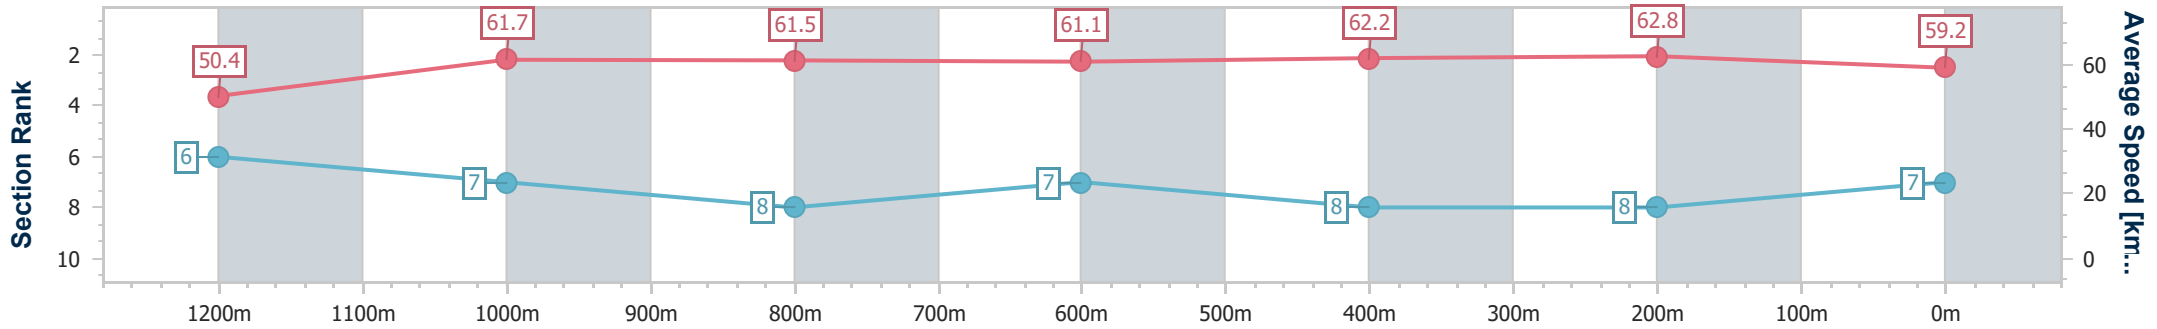

- [ ] Ranking at each section and finish
- .-.- No data available at this section
- NA No data available

Horse/Jockey Name	Sea Raider
Final Rank	7
Fastest Section Time (Section)	0:11.46 (400m)
Top Speed [km/h] (Section)	64.2 (600m)
Race State	Finished

Eagle Farm QLD Professional  
 Race 8: XXXX OPEN Handicap - 1400m  
 05 August 2023 - 15:48  
 Track Rating: Soft 5, Weather: Fine, Rail Position: +5m Entire Course

BRISBANE RACING CLUB

Section	Overall	1200m	1000m	800m	600m	400m	200m
Section Times	1:25.15 [7] (0:14.35)	1:10.80 [6] (0:11.70)	0:59.10 [7] (0:11.88)	0:47.22 [8] (0:11.90)	0:35.32 [7] (0:11.68)	0:23.64 [8] (0:11.46)	0:12.18 [8] (0:12.18)
Average Speed [km/h]	50.4	61.7	61.5	61.1	62.2	62.8	59.2
Top Speed [km/h]	62.8	62.8	62.0	62.1	64.2	64.0	62.3
Avg. Dist. to Rail [m]	6.8	5.1	2.5	2.1	2.1	4.5	4.6
Avg. Stride Freq. [Hz]	2.2	2.3	2.3	2.3	2.3	2.4	2.3
Avg. Stride Length [m]	6.3	7.4	7.5	7.5	7.5	7.4	7.1

- [ ] Ranking at each section and finish
- .-.- No data available at this section
- NA No data available

Horse/Jockey Name	Simply Fly
Final Rank	8
Fastest Section Time (Section)	0:11.50 (1200m)
Top Speed [km/h] (Section)	65.4 (1200m)
Race State	Finished