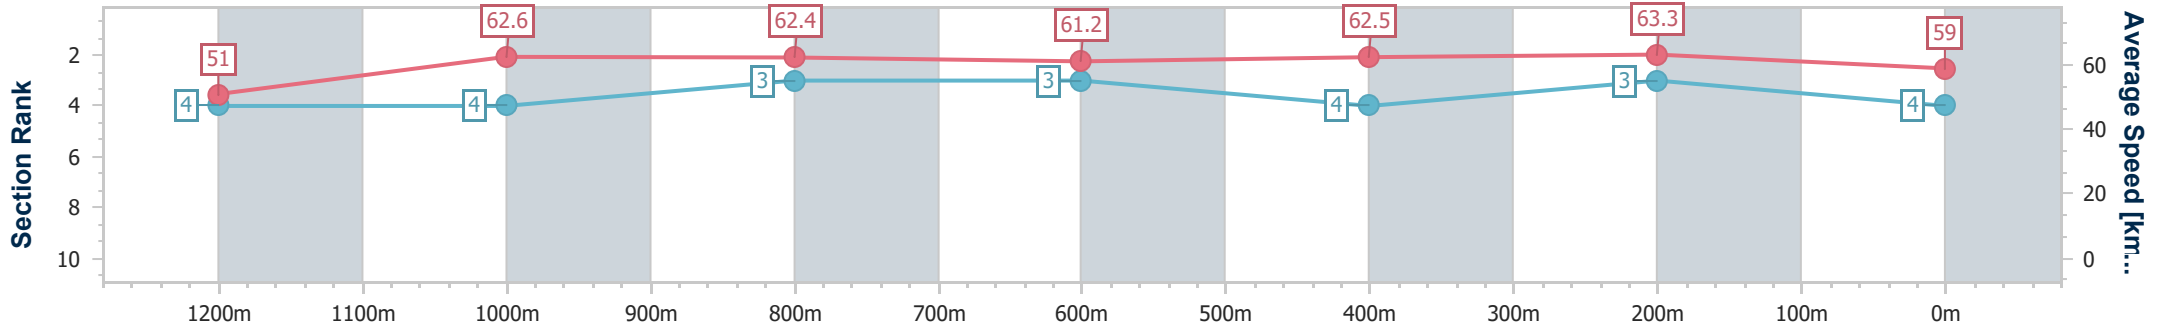

Horse/Jockey Name	Lasting Kiss
Final Rank	4
Fastest Section Time (Section)	0:11.39 (400m)
Top Speed [km/h] (Section)	64.5 (600m)
Race State	Finished

Eagle Farm QLD Professional
Race 8: XXXX OPEN Handicap - 1400m
05 August 2023 - 15:48
Track Rating: Soft 5, Weather: Fine, Rail Position: +5m Entire Course

BRISBANE RACING CLUB

Section	Overall	1200m	1000m	800m	600m	400m	200m
Section Times	1:24.74 [4] (0:14.14)	1:10.60 [4] (0:11.53)	0:59.07 [4] (0:11.71)	0:47.36 [3] (0:12.01)	0:35.35 [3] (0:11.76)	0:23.59 [4] (0:11.39)	0:12.20 [3] (0:12.20)
Average Speed [km/h]	51.0	62.6	62.4	61.2	62.5	63.3	59.0
Top Speed [km/h]	63.9	63.7	63.2	61.9	64.5	64.5	61.0
Avg. Dist. to Rail [m]	1.7	3.3	2.8	4.9	4.4	6.8	5.5
Avg. Stride Freq. [Hz]	2.3	2.4	2.4	2.3	2.4	2.4	2.4
Avg. Stride Length [m]	6.0	7.3	7.4	7.3	7.3	7.2	6.9

- [ ] Ranking at each section and finish
- -.-.- No data available at this section
- NA No data available