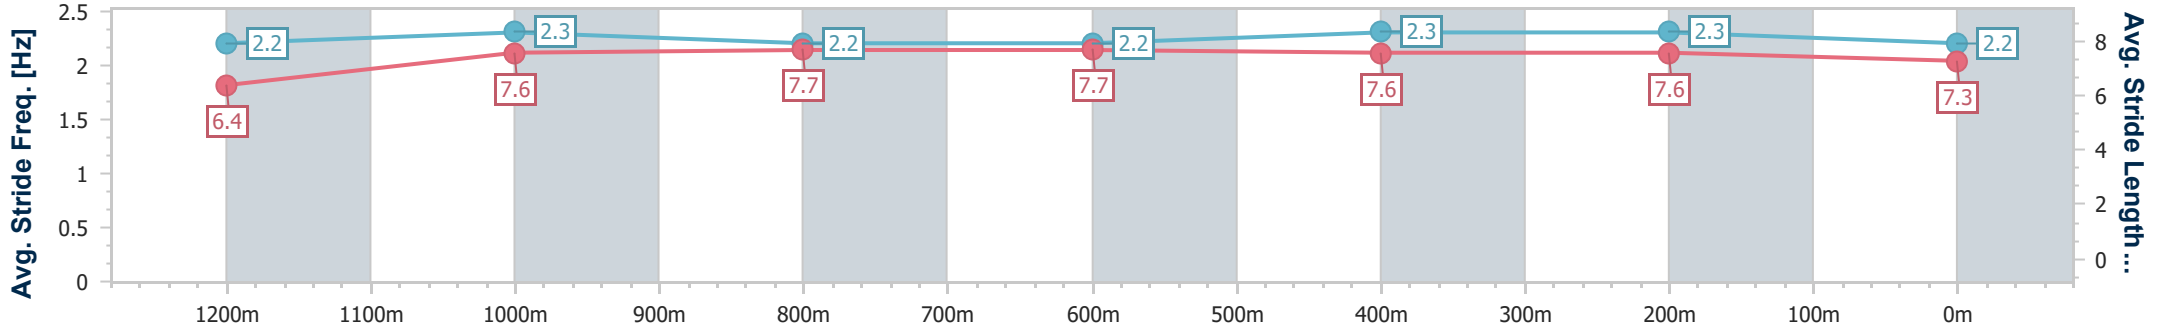

- [ ] Ranking at each section and finish
- .-.- No data available at this section
- NA No data available

Horse/Jockey Name	Bollente
Final Rank	6
Fastest Section Time (Section)	0:11.51 (400m)
Top Speed [km/h] (Section)	63.4 (600m)
Race State	Finished

Eagle Farm QLD Professional  
 Race 8: XXXX OPEN Handicap - 1400m  
 05 August 2023 - 15:48  
 Track Rating: Soft 5, Weather: Fine, Rail Position: +5m Entire Course

BRISBANE RACING CLUB

Section	Overall	1200m	1000m	800m	600m	400m	200m
Section Times	1:25.05 [6] (0:14.27)	1:10.78 [5] (0:11.55)	0:59.23 [5] (0:11.76)	0:47.47 [5] (0:12.02)	0:35.45 [5] (0:11.72)	0:23.73 [6] (0:11.51)	0:12.22 [6] (0:12.22)
Average Speed [km/h]	50.6	62.5	62.0	60.8	62.4	62.6	58.8
Top Speed [km/h]	63.2	63.1	62.4	61.9	63.4	63.2	61.3
Avg. Dist. to Rail [m]	2.7	2.9	2.4	3.5	3.1	3.6	3.5
Avg. Stride Freq. [Hz]	2.2	2.3	2.2	2.2	2.3	2.3	2.2
Avg. Stride Length [m]	6.4	7.6	7.7	7.7	7.6	7.6	7.3