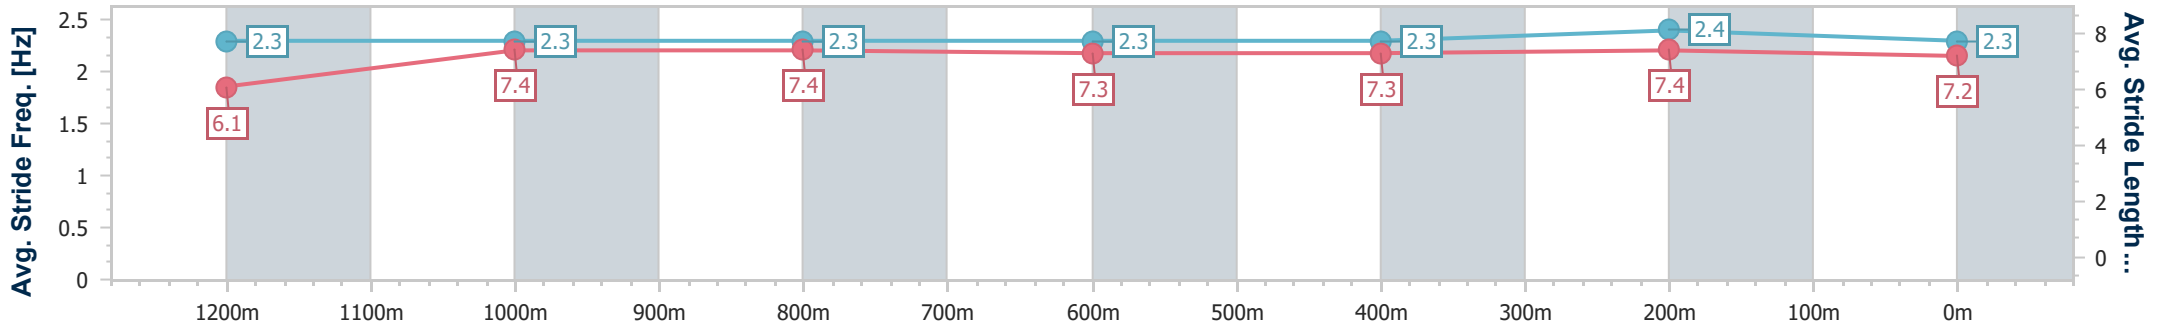

Horse/Jockey Name	Roman Aureus
Final Rank	2
Fastest Section Time (Section)	0:11.16 (400m)
Top Speed [km/h] (Section)	66.0 (400m)
Race State	Finished

Eagle Farm QLD Professional
Race 8: XXXX OPEN Handicap - 1400m
05 August 2023 - 15:48
Track Rating: Soft 5, Weather: Fine, Rail Position: +5m Entire Course

BRISBANE RACING CLUB

Section	Overall	1200m	1000m	800m	600m	400m	200m
Section Times	1:24.66 [2] (0:14.69)	1:09.97 [8] (0:11.57)	0:58.40 [8] (0:11.62)	0:46.78 [7] (0:11.95)	0:34.83 [8] (0:11.62)	0:23.21 [7] (0:11.16)	0:12.05 [5] (0:12.05)
Average Speed [km/h]	49.2	62.4	62.1	60.6	62.2	64.5	59.7
Top Speed [km/h]	62.4	63.3	62.6	62.4	66.0	66.0	61.9
Avg. Dist. to Rail [m]	5.6	2.4	0.6	1.0	1.0	1.2	0.6
Avg. Stride Freq. [Hz]	2.3	2.3	2.3	2.3	2.3	2.4	2.3
Avg. Stride Length [m]	6.1	7.4	7.4	7.3	7.3	7.4	7.2

- [ ] Ranking at each section and finish
- -.-.- No data available at this section
- NA No data available