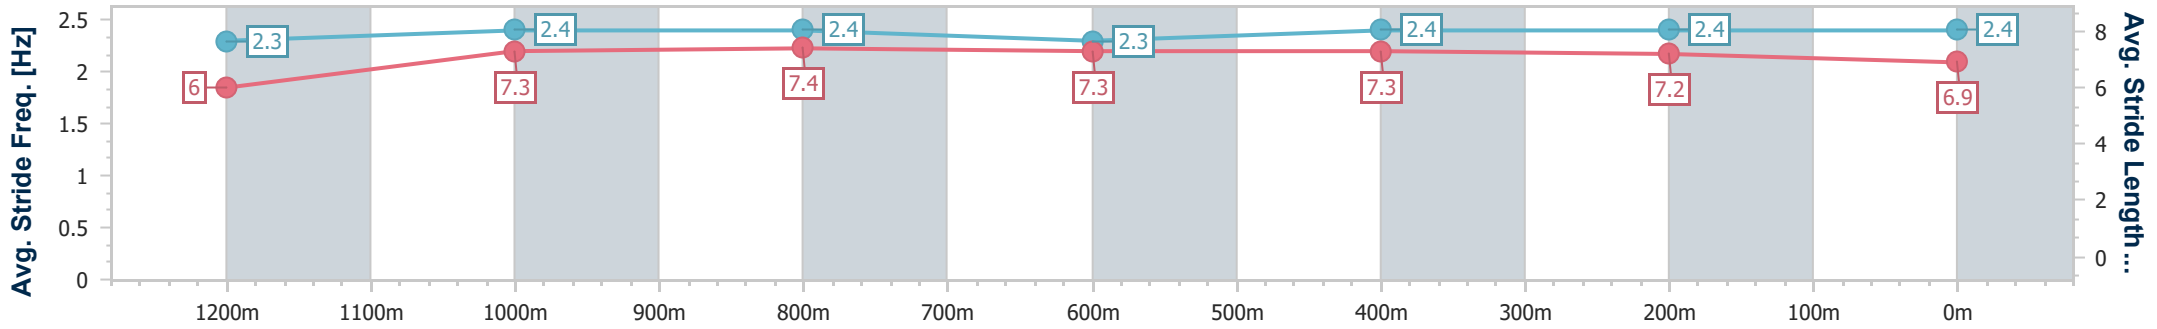

Horse/Jockey Name	Lasting Kiss
Final Rank	4
Fastest Section Time (Section)	0:11.39 (400m)
Top Speed [km/h] (Section)	64.5 (600m)
Race State	Finished

Eagle Farm QLD Professional
Race 8: XXXX OPEN Handicap - 1400m
05 August 2023 - 15:48
Track Rating: Soft 5, Weather: Fine, Rail Position: +5m Entire Course

BRISBANE RACING CLUB

Section	Overall	1200m	1000m	800m	600m	400m	200m
Section Times	1:24.74 [4] (0:14.14)	1:10.60 [4] (0:11.53)	0:59.07 [4] (0:11.71)	0:47.36 [3] (0:12.01)	0:35.35 [3] (0:11.76)	0:23.59 [4] (0:11.39)	0:12.20 [3] (0:12.20)
Average Speed [km/h]	51.0	62.6	62.4	61.2	62.5	63.3	59.0
Top Speed [km/h]	63.9	63.7	63.2	61.9	64.5	64.5	61.0
Avg. Dist. to Rail [m]	1.7	3.3	2.8	4.9	4.4	6.8	5.5
Avg. Stride Freq. [Hz]	2.3	2.4	2.4	2.3	2.4	2.4	2.4
Avg. Stride Length [m]	6.0	7.3	7.4	7.3	7.3	7.2	6.9

- [ ] Ranking at each section and finish
- -.-.- No data available at this section
- NA No data available