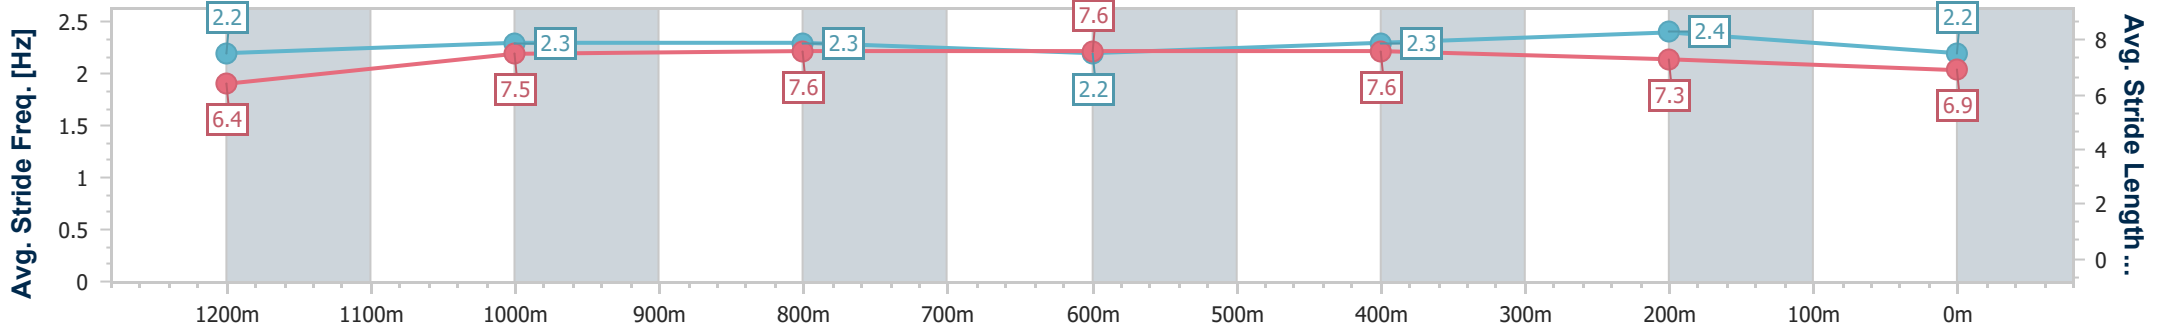

Eagle Farm QLD Professional  
 Race 8: XXXX OPEN Handicap - 1400m  
 05 August 2023 - 15:48  
 Track Rating: Soft 5, Weather: Fine, Rail Position: +5m Entire Course

BRISBANE RACING CLUB

Section	Overall	1200m	1000m	800m	600m	400m	200m
Section Times	1:25.15 [7] (0:14.35)	1:10.80 [6] (0:11.70)	0:59.10 [7] (0:11.88)	0:47.22 [8] (0:11.90)	0:35.32 [7] (0:11.68)	0:23.64 [8] (0:11.46)	0:12.18 [8] (0:12.18)
Average Speed [km/h]	50.4	61.7	61.5	61.1	62.2	62.8	59.2
Top Speed [km/h]	62.8	62.8	62.0	62.1	64.2	64.0	62.3
Avg. Dist. to Rail [m]	6.8	5.1	2.5	2.1	2.1	4.5	4.6
Avg. Stride Freq. [Hz]	2.2	2.3	2.3	2.3	2.3	2.4	2.3
Avg. Stride Length [m]	6.3	7.4	7.5	7.5	7.5	7.4	7.1

- [ ] Ranking at each section and finish
- .-.- No data available at this section
- NA No data available

Horse/Jockey Name	Simply Fly
Final Rank	8
Fastest Section Time (Section)	0:11.50 (1200m)
Top Speed [km/h] (Section)	65.4 (1200m)
Race State	Finished

Eagle Farm QLD Professional  
 Race 8: XXXX OPEN Handicap - 1400m  
 05 August 2023 - 15:48  
 Track Rating: Soft 5, Weather: Fine, Rail Position: +5m Entire Course

BRISBANE RACING CLUB

Section	Overall	1200m	1000m	800m	600m	400m	200m
Section Times	1:25.82 [8] (0:14.35)	1:11.47 [7] (0:11.50)	0:59.97 [6] (0:11.83)	0:48.14 [6] (0:11.95)	0:36.19 [6] (0:11.68)	0:24.51 [5] (0:11.54)	0:12.97 [7] (0:12.97)
Average Speed [km/h]	50.4	62.7	62.1	61.4	62.7	62.5	55.4
Top Speed [km/h]	65.3	65.4	62.9	63.4	64.3	63.9	60.1
Avg. Dist. to Rail [m]	3.6	4.3	4.6	3.8	3.7	6.2	4.8
Avg. Stride Freq. [Hz]	2.2	2.3	2.3	2.2	2.3	2.4	2.2
Avg. Stride Length [m]	6.4	7.5	7.6	7.6	7.6	7.3	6.9

- [ ] Ranking at each section and finish
- .-.- No data available at this section
- NA No data available