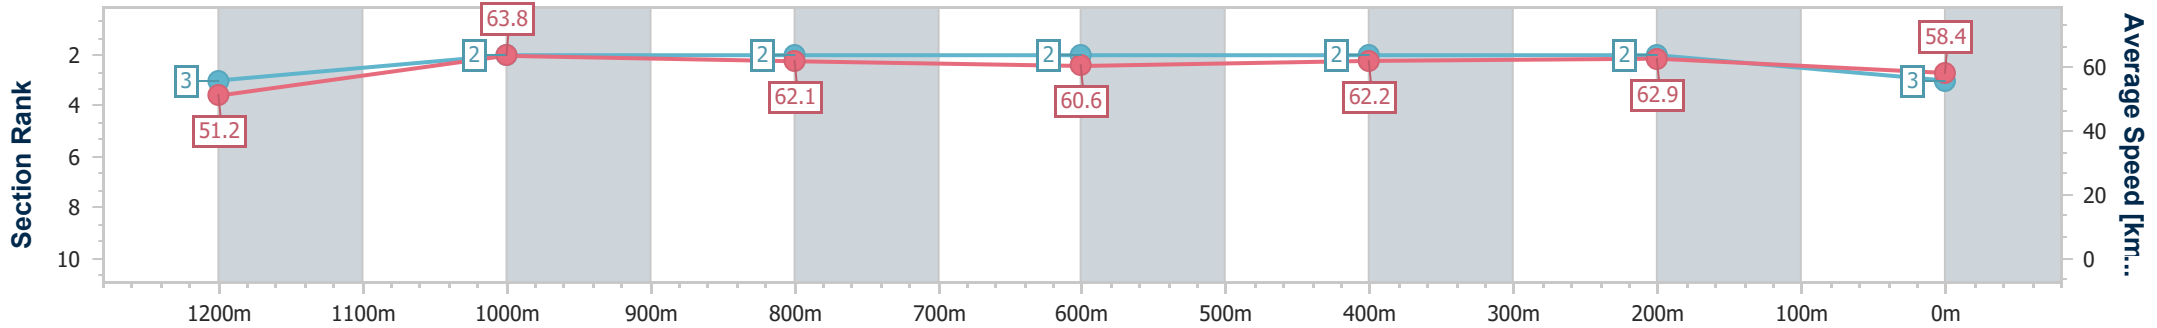

Horse/Jockey Name	Better Get Set
Final Rank	3
Fastest Section Time (Section)	0:11.31 (1200m)
Top Speed [km/h] (Section)	64.9 (1200m)
Race State	Finished

Eagle Farm QLD Professional
Race 8: XXXX OPEN Handicap - 1400m
05 August 2023 - 15:48
Track Rating: Soft 5, Weather: Fine, Rail Position: +5m Entire Course

BRISBANE
RACING CLUB

Section	Overall	1200m	1000m	800m	600m	400m	200m
Section Times	1:24.67 [3] (0:14.12)	1:10.55 [3] (0:11.31)	0:59.24 [2] (0:11.77)	0:47.47 [2] (0:12.02)	0:35.45 [2] (0:11.65)	0:23.80 [2] (0:11.46)	0:12.34 [2] (0:12.34)
Average Speed [km/h]	51.2	63.8	62.1	60.6	62.2	62.9	58.4
Top Speed [km/h]	62.5	64.9	63.9	61.7	63.9	64.4	61.2
Avg. Dist. to Rail [m]	5.3	5.2	3.0	2.4	1.3	1.6	0.5
Avg. Stride Freq. [Hz]	2.3	2.4	2.4	2.4	2.4	2.4	2.4
Avg. Stride Length [m]	6.1	7.4	7.2	7.1	7.1	7.2	6.8

- [ ] Ranking at each section and finish
- -.-.- No data available at this section
- NA No data available