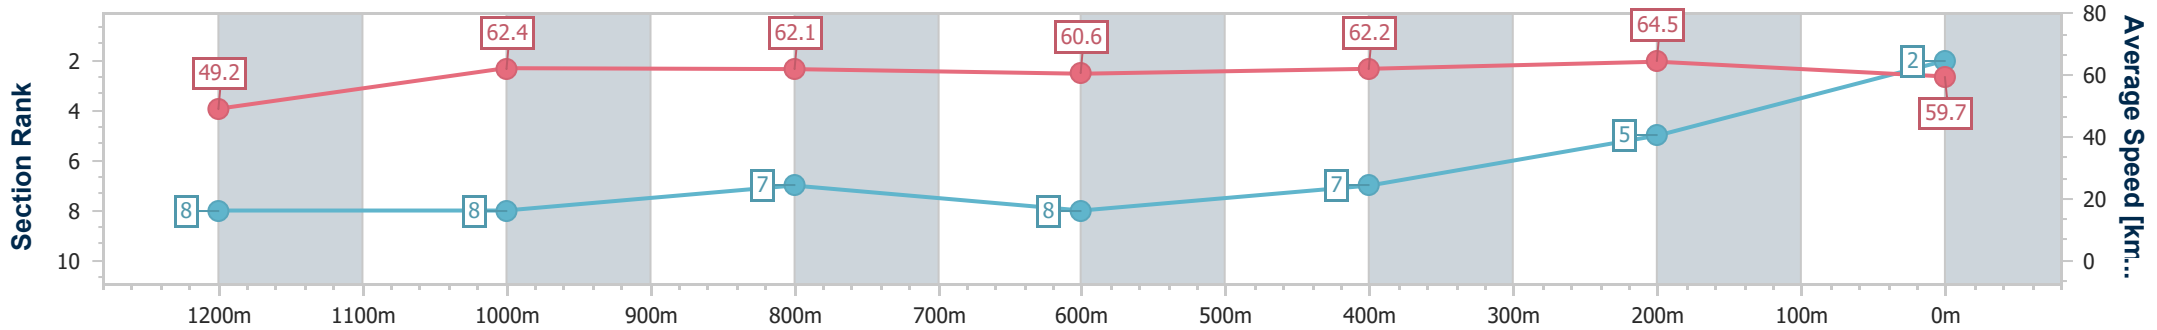

Horse/Jockey Name	Roman Aureus
Final Rank	2
Fastest Section Time (Section)	0:11.16 (400m)
Top Speed [km/h] (Section)	66.0 (400m)
Race State	Finished

Eagle Farm QLD Professional
Race 8: XXXX OPEN Handicap - 1400m
05 August 2023 - 15:48
Track Rating: Soft 5, Weather: Fine, Rail Position: +5m Entire Course

BRISBANE RACING CLUB

Section	Overall	1200m	1000m	800m	600m	400m	200m
Section Times	1:24.66 [2] (0:14.69)	1:09.97 [8] (0:11.57)	0:58.40 [8] (0:11.62)	0:46.78 [7] (0:11.95)	0:34.83 [8] (0:11.62)	0:23.21 [7] (0:11.16)	0:12.05 [5] (0:12.05)
Average Speed [km/h]	49.2	62.4	62.1	60.6	62.2	64.5	59.7
Top Speed [km/h]	62.4	63.3	62.6	62.4	66.0	66.0	61.9
Avg. Dist. to Rail [m]	5.6	2.4	0.6	1.0	1.0	1.2	0.6
Avg. Stride Freq. [Hz]	2.3	2.3	2.3	2.3	2.3	2.4	2.3
Avg. Stride Length [m]	6.1	7.4	7.4	7.3	7.3	7.4	7.2

- [ ] Ranking at each section and finish
- -.-.- No data available at this section
- NA No data available