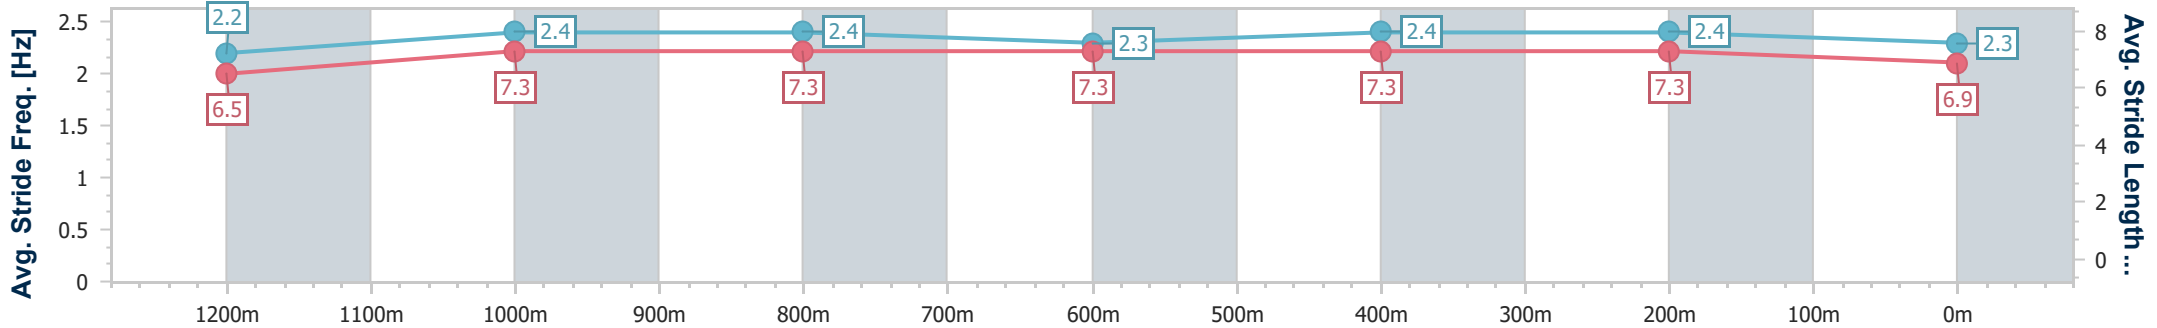

Horse/Jockey Name	Major Artie
Final Rank	5
Fastest Section Time (Section)	0:11.46 (1200m)
Top Speed [km/h] (Section)	64.6 (600m)
Race State	Finished

Eagle Farm QLD Professional
Race 8: XXXX OPEN Handicap - 1400m
05 August 2023 - 15:48
Track Rating: Soft 5, Weather: Fine, Rail Position: +5m Entire Course

BRISBANE
RACING CLUB

Section	Overall	1200m	1000m	800m	600m	400m	200m
Section Times	1:24.94 [5] (0:14.09)	1:10.85 [2] (0:11.46)	0:59.39 [3] (0:11.83)	0:47.56 [4] (0:12.10)	0:35.46 [4] (0:11.63)	0:23.83 [3] (0:11.50)	0:12.33 [4] (0:12.33)
Average Speed [km/h]	51.2	62.9	61.7	60.6	62.4	62.7	58.4
Top Speed [km/h]	62.7	64.0	63.8	61.7	64.6	64.5	61.3
Avg. Dist. to Rail [m]	1.5	2.2	2.9	3.9	1.6	2.3	2.6
Avg. Stride Freq. [Hz]	2.2	2.4	2.4	2.3	2.4	2.4	2.3
Avg. Stride Length [m]	6.5	7.3	7.3	7.3	7.3	7.3	6.9

- [ ] Ranking at each section and finish
- -.-.- No data available at this section
- NA No data available