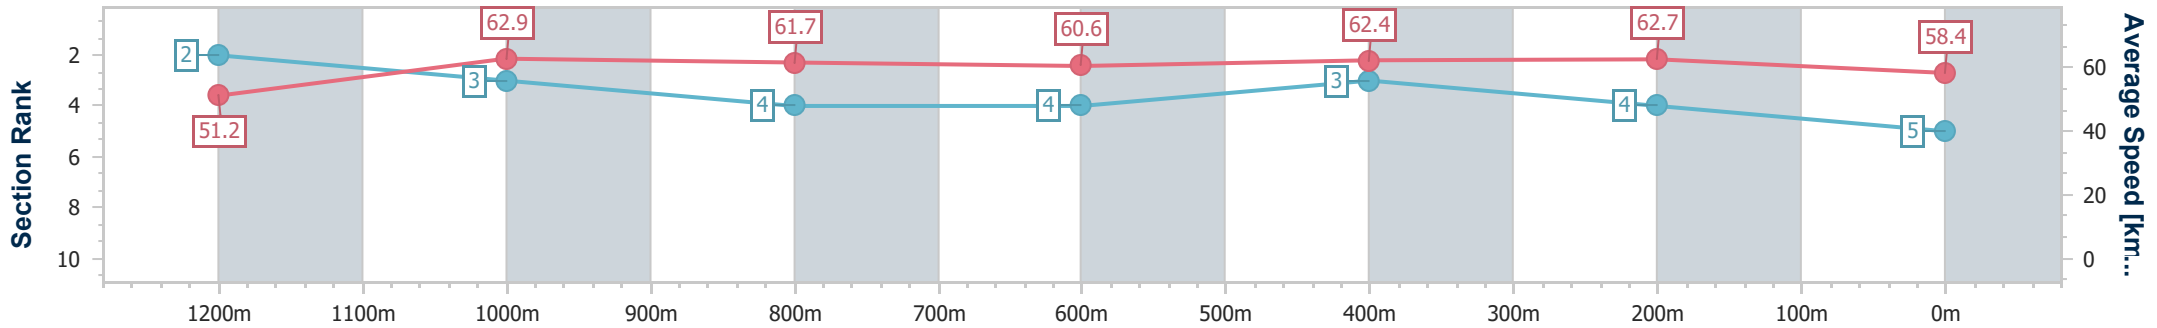

Horse/Jockey Name	Major Artie
Final Rank	5
Fastest Section Time (Section)	0:11.46 (1200m)
Top Speed [km/h] (Section)	64.6 (600m)
Race State	Finished

Eagle Farm QLD Professional
Race 8: XXXX OPEN Handicap - 1400m
05 August 2023 - 15:48
Track Rating: Soft 5, Weather: Fine, Rail Position: +5m Entire Course

BRISBANE
RACING CLUB

Section	Overall	1200m	1000m	800m	600m	400m	200m
Section Times	1:24.94 [5] (0:14.09)	1:10.85 [2] (0:11.46)	0:59.39 [3] (0:11.83)	0:47.56 [4] (0:12.10)	0:35.46 [4] (0:11.63)	0:23.83 [3] (0:11.50)	0:12.33 [4] (0:12.33)
Average Speed [km/h]	51.2	62.9	61.7	60.6	62.4	62.7	58.4
Top Speed [km/h]	62.7	64.0	63.8	61.7	64.6	64.5	61.3
Avg. Dist. to Rail [m]	1.5	2.2	2.9	3.9	1.6	2.3	2.6
Avg. Stride Freq. [Hz]	2.2	2.4	2.4	2.3	2.4	2.4	2.3
Avg. Stride Length [m]	6.5	7.3	7.3	7.3	7.3	7.3	6.9

- [ ] Ranking at each section and finish
- -.-.- No data available at this section
- NA No data available