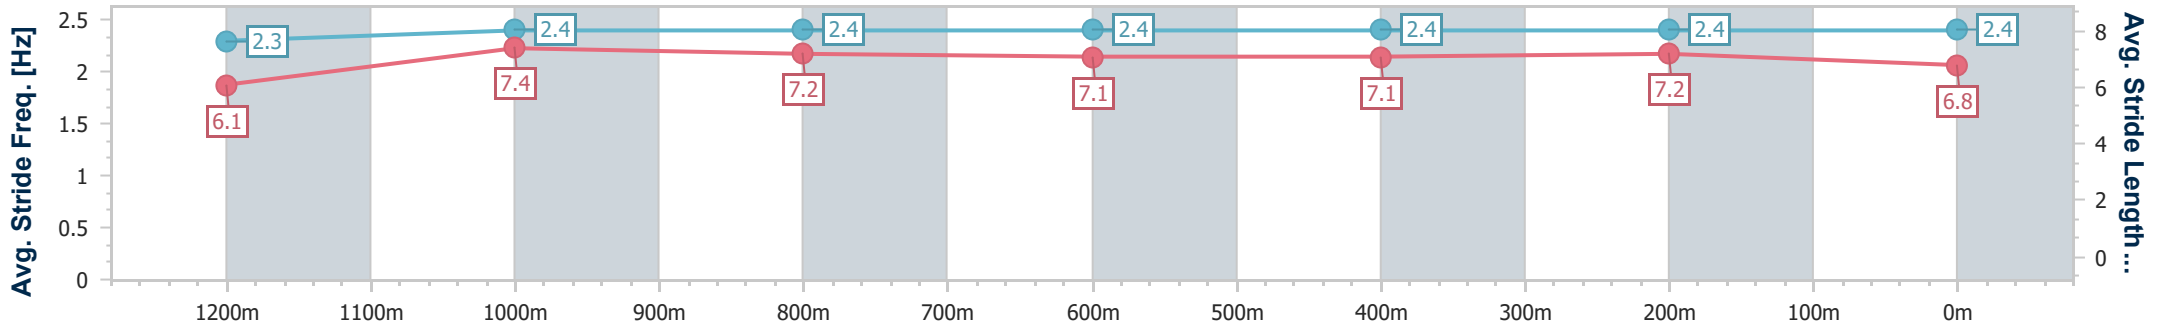

Horse/Jockey Name	Better Get Set
Final Rank	3
Fastest Section Time (Section)	0:11.31 (1200m)
Top Speed [km/h] (Section)	64.9 (1200m)
Race State	Finished

Eagle Farm QLD Professional
Race 8: XXXX OPEN Handicap - 1400m
05 August 2023 - 15:48
Track Rating: Soft 5, Weather: Fine, Rail Position: +5m Entire Course

BRISBANE
RACING CLUB

Section	Overall	1200m	1000m	800m	600m	400m	200m
Section Times	1:24.67 [3] (0:14.12)	1:10.55 [3] (0:11.31)	0:59.24 [2] (0:11.77)	0:47.47 [2] (0:12.02)	0:35.45 [2] (0:11.65)	0:23.80 [2] (0:11.46)	0:12.34 [2] (0:12.34)
Average Speed [km/h]	51.2	63.8	62.1	60.6	62.2	62.9	58.4
Top Speed [km/h]	62.5	64.9	63.9	61.7	63.9	64.4	61.2
Avg. Dist. to Rail [m]	5.3	5.2	3.0	2.4	1.3	1.6	0.5
Avg. Stride Freq. [Hz]	2.3	2.4	2.4	2.4	2.4	2.4	2.4
Avg. Stride Length [m]	6.1	7.4	7.2	7.1	7.1	7.2	6.8

- [ ] Ranking at each section and finish
- -.-.- No data available at this section
- NA No data available