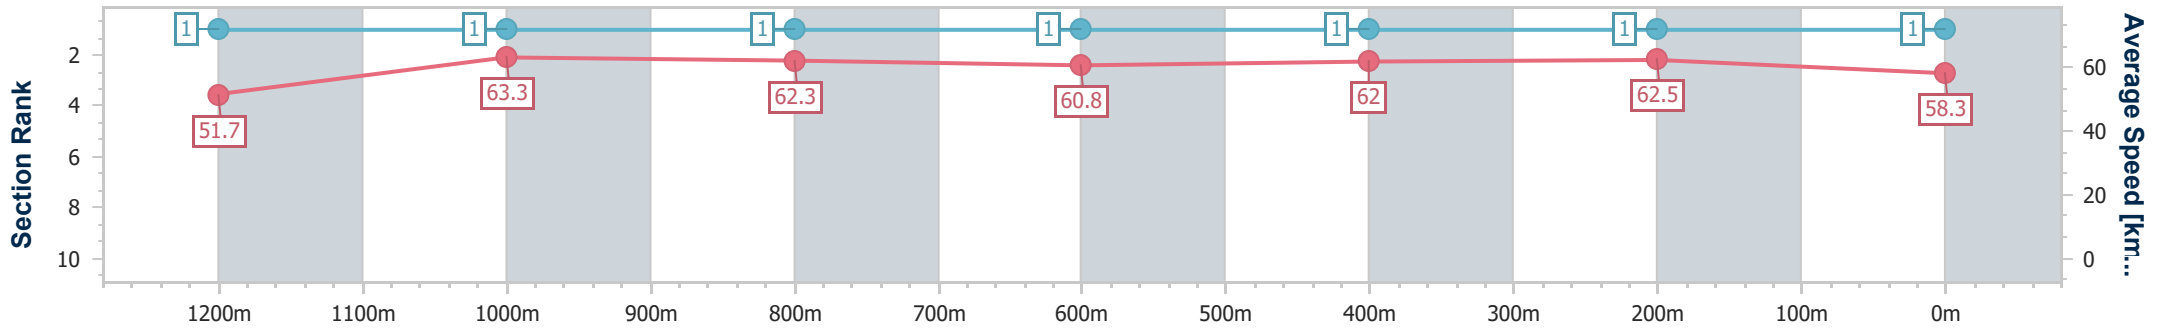

BRISBANE  
 RACING CLUB

Section	Overall	1200m	1000m	800m	600m	400m	200m
Section Times	1:24.63 [1] (0:13.97)	1:10.66 [1] (0:11.39)	0:59.27 [1] (0:11.65)	0:47.62 [1] (0:12.00)	0:35.62 [1] (0:11.76)	0:23.86 [1] (0:11.52)	0:12.34 [1] (0:12.34)
Average Speed [km/h]	51.7	63.3	62.3	60.8	62.0	62.5	58.3
Top Speed [km/h]	64.0	64.4	64.9	61.5	64.3	64.2	61.2
Avg. Dist. to Rail [m]	3.8	4.7	1.4	2.9	2.2	2.1	0.5
Avg. Stride Freq. [Hz]	2.4	2.4	2.4	2.3	2.4	2.4	2.3
Avg. Stride Length [m]	6.1	7.3	7.3	7.3	7.3	7.3	7.0