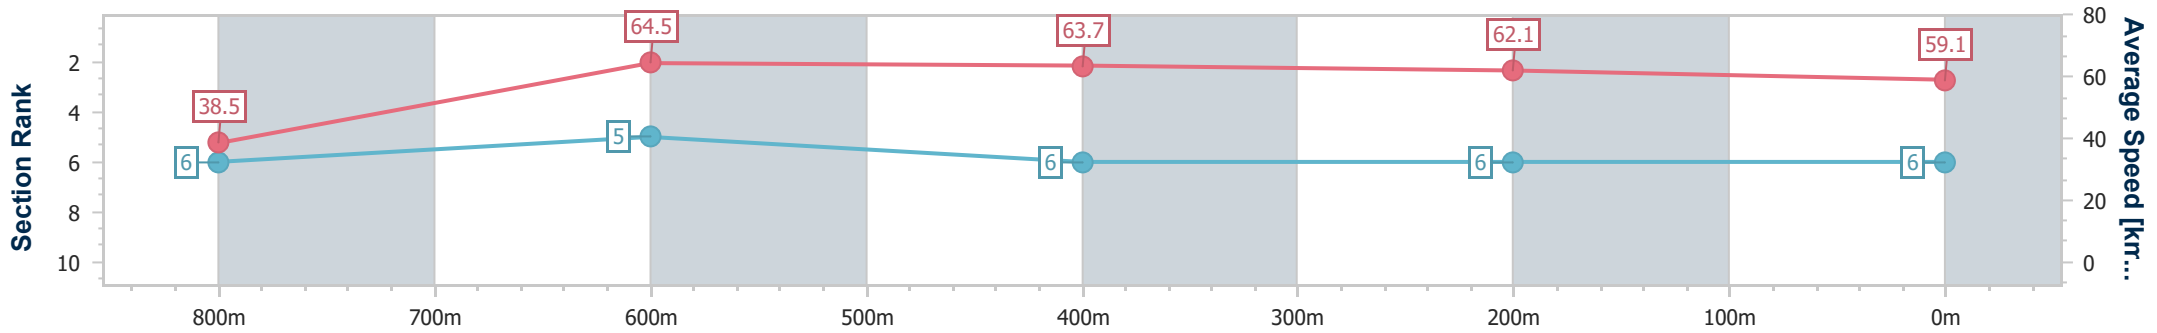

Toowoomba QLD Professional  
Race 7: PRYDE'S EASIFEED Maiden Plate - 870m

05 August 2023 - 20:52

Track Rating: Good 4 , Weather: Fine , Rail Position: +3m Entire

Section	Overall	800m	600m	400m	200m
Section Times	0:52.75 [5] (0:06.53)	0:46.22 [5] (0:11.32)	0:34.90 [6] (0:11.35)	0:23.55 [5] (0:11.51)	0:12.04 [5] (0:12.04)
Average Speed [km/h]	38.6	63.9	63.6	62.4	59.7
Top Speed [km/h]	61.2	65.8	65.7	62.8	62.0
Avg. Dist. to Rail [m]	2.4	2.7	0.3	0.5	0.2
Avg. Stride Freq. [Hz]	2.2	2.4	2.3	2.3	2.2
Avg. Stride Length [m]	4.9	7.5	7.7	7.5	7.4

- [ ] Ranking at each section and finish
- .-.- No data available at this section
- NA No data available

Horse/Jockey Name	Kingdom Reign
Final Rank	6
Fastest Section Time (Section)	0:06.55 (Overall)
Top Speed [km/h] (Section)	66.2 (800m)
Race State	Finished

Toowoomba QLD Professional  
Race 7: PRYDE'S EASIFEED Maiden Plate - 870m

05 August 2023 - 20:52

Track Rating: Good 4 , Weather: Fine , Rail Position: +3m Entire

Section	Overall	800m	600m	400m	200m
Section Times	0:52.95 [6] (0:06.55)	0:46.40 [6] (0:11.26)	0:35.14 [5] (0:11.39)	0:23.75 [6] (0:11.60)	0:12.15 [6] (0:12.15)
Average Speed [km/h]	38.5	64.5	63.7	62.1	59.1
Top Speed [km/h]	60.2	66.2	65.9	63.0	61.2
Avg. Dist. to Rail [m]	3.3	4.3	1.6	0.4	1.0
Avg. Stride Freq. [Hz]	2.2	2.6	2.5	2.4	2.3
Avg. Stride Length [m]	4.8	7.1	7.1	7.1	7.0