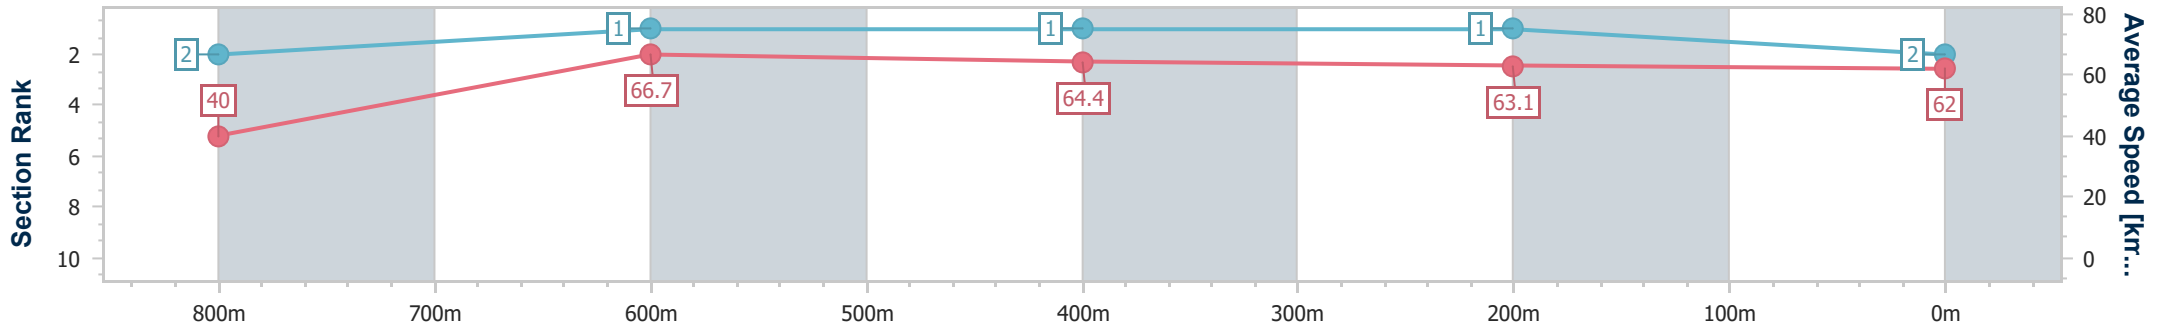

Horse/Jockey Name	Assymetry
Final Rank	2
Fastest Section Time (Section)	0:06.30 (Overall)
Top Speed [km/h] (Section)	67.4 (800m)
Race State	Finished

Toowoomba QLD Professional
Race 7: PRYDE'S EASIFEED Maiden Plate - 870m

05 August 2023 - 20:52

Track Rating: Good 4 , Weather: Fine , Rail Position: +3m Entire

Section	Overall	800m	600m	400m	200m
Section Times	0:51.30 [2] (0:06.30)	0:45.00 [2] (0:10.83)	0:34.17 [1] (0:11.20)	0:22.97 [1] (0:11.36)	0:11.61 [1] (0:11.61)
Average Speed [km/h]	40.0	66.7	64.4	63.1	62.0
Top Speed [km/h]	64.9	67.4	66.3	63.7	64.2
Avg. Dist. to Rail [m]	1.1	1.8	0.7	1.3	0.7
Avg. Stride Freq. [Hz]	2.4	2.6	2.6	2.5	2.4
Avg. Stride Length [m]	4.6	7.0	7.0	7.1	7.0

- [ ] Ranking at each section and finish
- -.-.- No data available at this section
- NA No data available