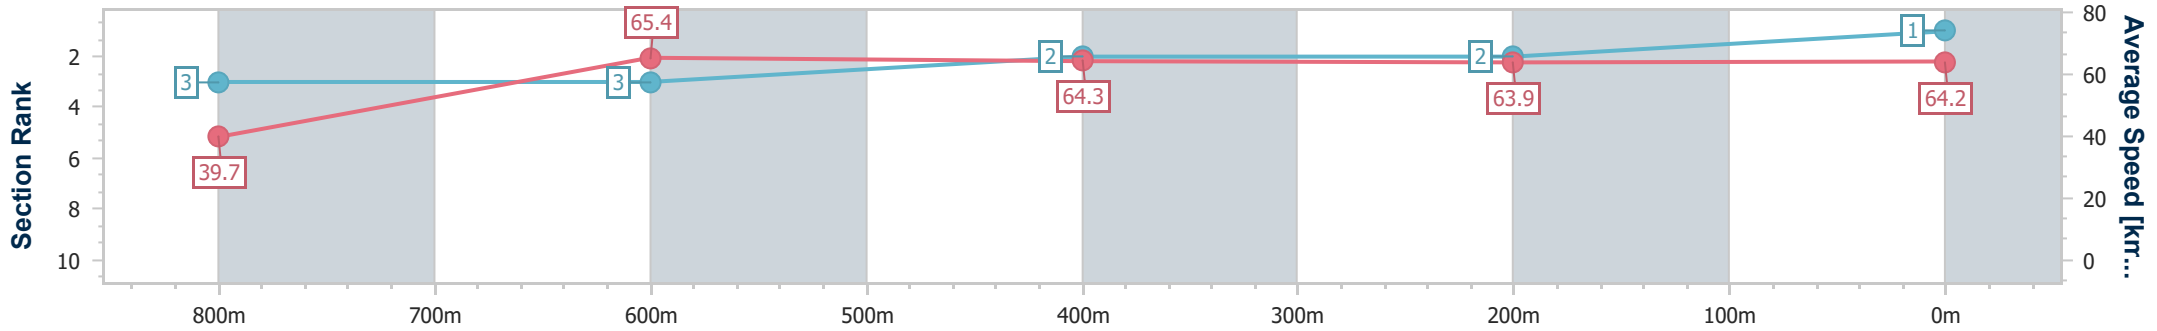

Toowoomba QLD Professional

Race 7: PRYDE'S EASIFEED Maiden Plate - 870m

05 August 2023 - 20:52

Track Rating: Good 4 , Weather: Fine , Rail Position: +3m Entire

Section	Overall	800m	600m	400m	200m
Section Times	0:51.06 [1] (0:06.35)	0:44.71 [3] (0:11.04)	0:33.67 [3] (0:11.22)	0:22.45 [2] (0:11.27)	0:11.18 [2] (0:11.18)
Average Speed [km/h]	39.7	65.4	64.3	63.9	64.2
Top Speed [km/h]	63.4	66.5	65.7	64.6	65.5
Avg. Dist. to Rail [m]	1.0	1.6	0.5	0.6	0.8
Avg. Stride Freq. [Hz]	2.2	2.5	2.5	2.4	2.4
Avg. Stride Length [m]	5.1	7.3	7.3	7.3	7.3

- [ ] Ranking at each section and finish
- .-.- No data available at this section
- NA No data available

Horse/Jockey Name	Assymetry
Final Rank	2
Fastest Section Time (Section)	0:06.30 (Overall)
Top Speed [km/h] (Section)	67.4 (800m)
Race State	Finished