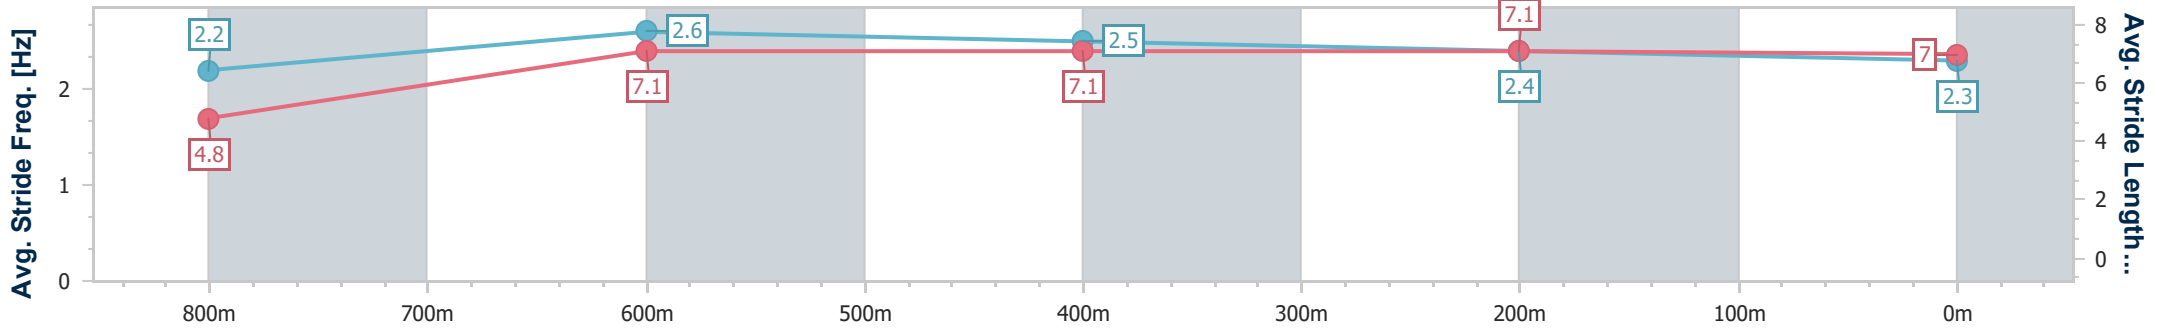

Toowoomba QLD Professional  
Race 7: PRYDE'S EASIFEED Maiden Plate - 870m

05 August 2023 - 20:52

Track Rating: Good 4 , Weather: Fine , Rail Position: +3m Entire

Section	Overall	800m	600m	400m	200m
Section Times	0:52.75 [5] (0:06.53)	0:46.22 [5] (0:11.32)	0:34.90 [6] (0:11.35)	0:23.55 [5] (0:11.51)	0:12.04 [5] (0:12.04)
Average Speed [km/h]	38.6	63.9	63.6	62.4	59.7
Top Speed [km/h]	61.2	65.8	65.7	62.8	62.0
Avg. Dist. to Rail [m]	2.4	2.7	0.3	0.5	0.2
Avg. Stride Freq. [Hz]	2.2	2.4	2.3	2.3	2.2
Avg. Stride Length [m]	4.9	7.5	7.7	7.5	7.4

- [ ] Ranking at each section and finish
- .-.- No data available at this section
- NA No data available

Horse/Jockey Name	Kingdom Reign
Final Rank	6
Fastest Section Time (Section)	0:06.55 (Overall)
Top Speed [km/h] (Section)	66.2 (800m)
Race State	Finished

Toowoomba QLD Professional  
Race 7: PRYDE'S EASIFEED Maiden Plate - 870m

05 August 2023 - 20:52

Track Rating: Good 4 , Weather: Fine , Rail Position: +3m Entire

Section	Overall	800m	600m	400m	200m
Section Times	0:52.95 [6] (0:06.55)	0:46.40 [6] (0:11.26)	0:35.14 [5] (0:11.39)	0:23.75 [6] (0:11.60)	0:12.15 [6] (0:12.15)
Average Speed [km/h]	38.5	64.5	63.7	62.1	59.1
Top Speed [km/h]	60.2	66.2	65.9	63.0	61.2
Avg. Dist. to Rail [m]	3.3	4.3	1.6	0.4	1.0
Avg. Stride Freq. [Hz]	2.2	2.6	2.5	2.4	2.3
Avg. Stride Length [m]	4.8	7.1	7.1	7.1	7.0