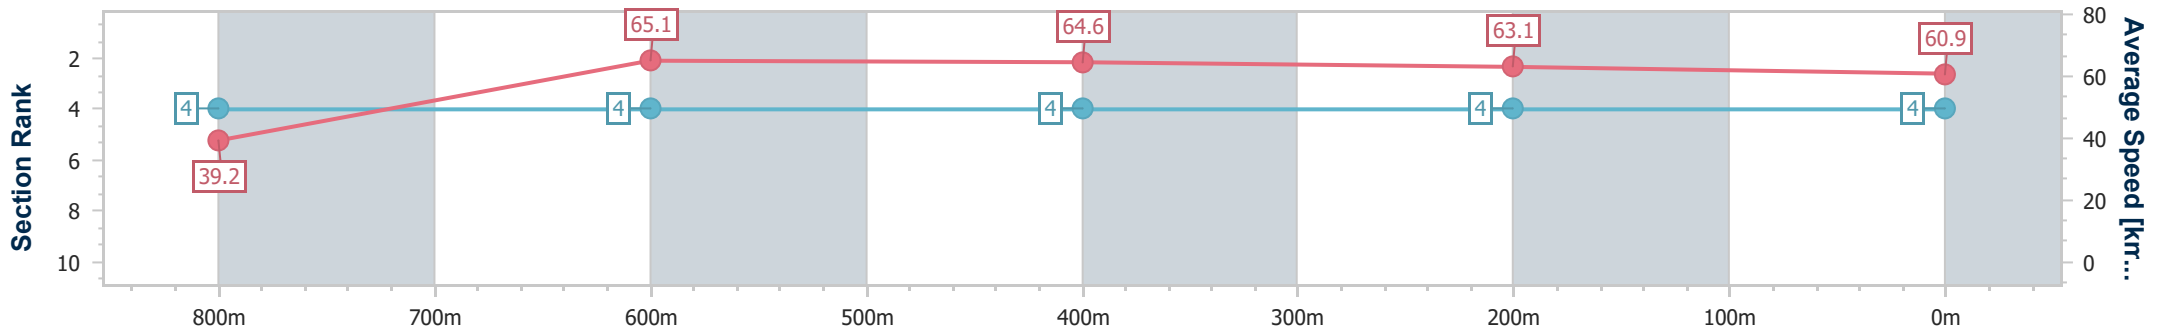

- [ ] Ranking at each section and finish
- .-.- No data available at this section
- NA No data available

Horse/Jockey Name	Max's Source
Final Rank	4
Fastest Section Time (Section)	0:06.47 (Overall)
Top Speed [km/h] (Section)	67.0 (800m)
Race State	Finished

Toowoomba QLD Professional  
Race 7: PRYDE'S EASIFEED Maiden Plate - 870m

05 August 2023 - 20:52

Track Rating: Good 4 , Weather: Fine , Rail Position: +3m Entire

Section	Overall	800m	600m	400m	200m
Section Times	0:52.08 [4] (0:06.47)	0:45.61 [4] (0:11.09)	0:34.52 [4] (0:11.24)	0:23.28 [4] (0:11.47)	0:11.81 [4] (0:11.81)
Average Speed [km/h]	39.2	65.1	64.6	63.1	60.9
Top Speed [km/h]	60.5	67.0	66.6	63.6	62.1
Avg. Dist. to Rail [m]	1.7	2.4	1.5	2.3	2.9
Avg. Stride Freq. [Hz]	2.0	2.4	2.3	2.3	2.2
Avg. Stride Length [m]	5.5	7.7	7.8	7.7	7.7