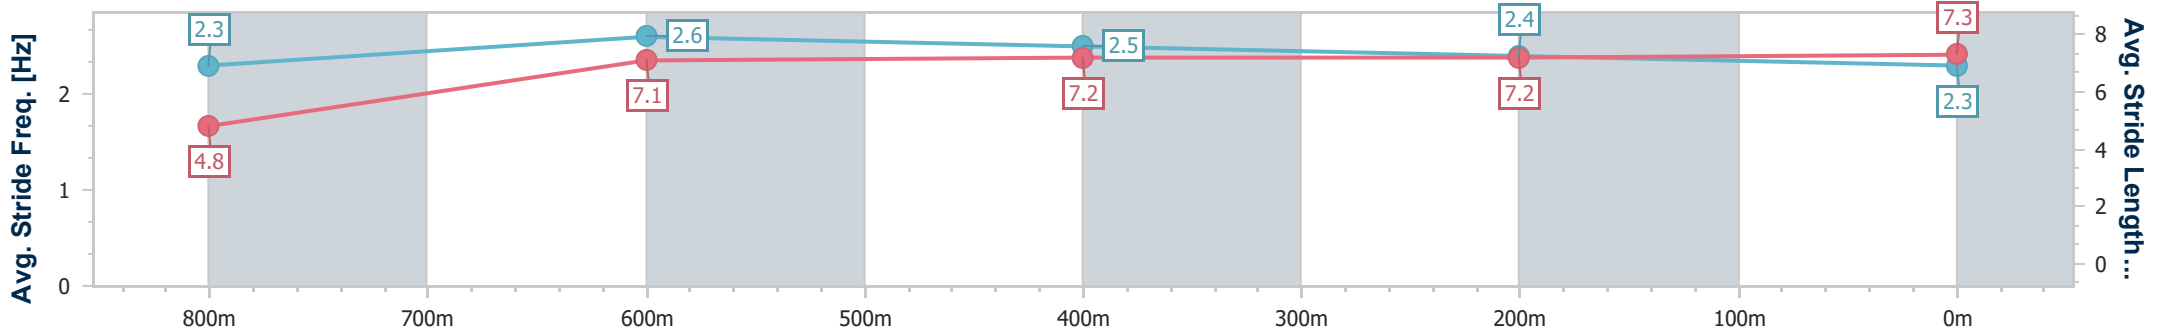

Toowoomba QLD Professional

Race 7: PRYDE'S EASIFEED Maiden Plate - 870m

05 August 2023 - 20:52

Track Rating: Good 4 , Weather: Fine , Rail Position: +3m Entire

Section	Overall	800m	600m	400m	200m
Section Times	0:52.08 [3] (0:06.19)	0:45.89 [1] (0:11.10)	0:34.79 [2] (0:11.37)	0:23.42 [3] (0:11.51)	0:11.91 [3] (0:11.91)
Average Speed [km/h]	40.7	65.3	63.6	62.4	60.4
Top Speed [km/h]	62.5	67.1	65.5	63.8	61.7
Avg. Dist. to Rail [m]	4.1	3.2	1.0	0.9	0.5
Avg. Stride Freq. [Hz]	2.3	2.6	2.5	2.4	2.3
Avg. Stride Length [m]	4.8	7.1	7.2	7.2	7.3

- [ ] Ranking at each section and finish
- .-.- No data available at this section
- NA No data available

Horse/Jockey Name	Max's Source
Final Rank	4
Fastest Section Time (Section)	0:06.47 (Overall)
Top Speed [km/h] (Section)	67.0 (800m)
Race State	Finished