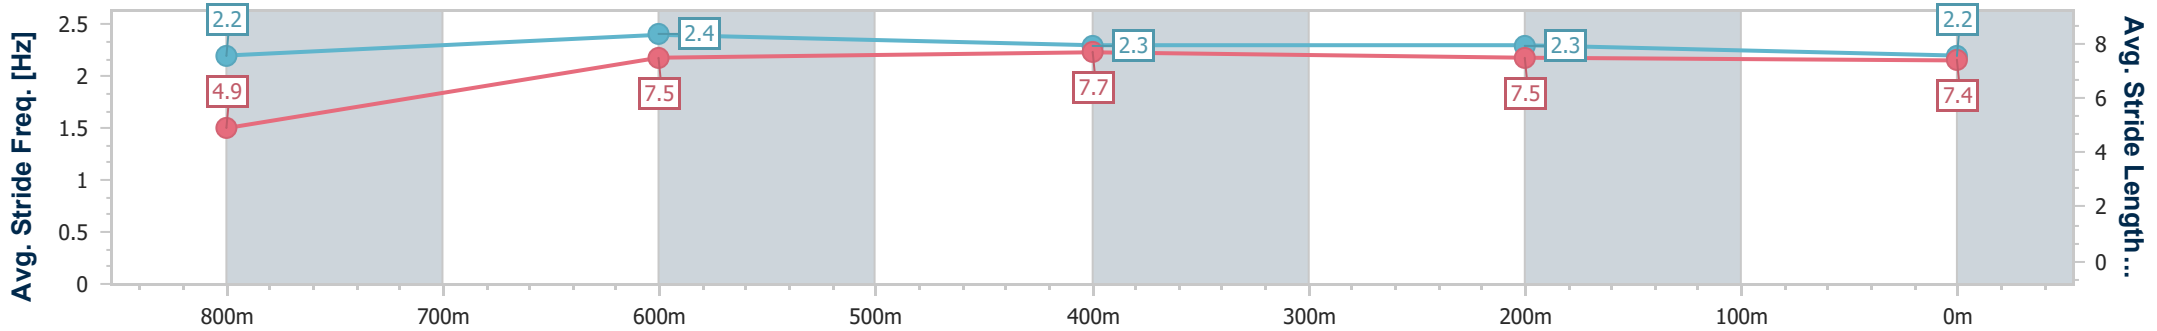

Toowoomba QLD Professional  
Race 7: PRYDE'S EASIFEED Maiden Plate - 870m

05 August 2023 - 20:52

Track Rating: Good 4 , Weather: Fine , Rail Position: +3m Entire

Section	Overall	800m	600m	400m	200m
Section Times	0:52.08 [4] (0:06.47)	0:45.61 [4] (0:11.09)	0:34.52 [4] (0:11.24)	0:23.28 [4] (0:11.47)	0:11.81 [4] (0:11.81)
Average Speed [km/h]	39.2	65.1	64.6	63.1	60.9
Top Speed [km/h]	60.5	67.0	66.6	63.6	62.1
Avg. Dist. to Rail [m]	1.7	2.4	1.5	2.3	2.9
Avg. Stride Freq. [Hz]	2.0	2.4	2.3	2.3	2.2
Avg. Stride Length [m]	5.5	7.7	7.8	7.7	7.7

- [ ] Ranking at each section and finish
- .-.- No data available at this section
- NA No data available

Horse/Jockey Name	Shezablast
Final Rank	5
Fastest Section Time (Section)	0:06.53 (Overall)
Top Speed [km/h] (Section)	65.8 (800m)
Race State	Finished

Toowoomba QLD Professional  
Race 7: PRYDE'S EASIFEED Maiden Plate - 870m

05 August 2023 - 20:52

Track Rating: Good 4 , Weather: Fine , Rail Position: +3m Entire

Section	Overall	800m	600m	400m	200m
Section Times	0:52.75 [5] (0:06.53)	0:46.22 [5] (0:11.32)	0:34.90 [6] (0:11.35)	0:23.55 [5] (0:11.51)	0:12.04 [5] (0:12.04)
Average Speed [km/h]	38.6	63.9	63.6	62.4	59.7
Top Speed [km/h]	61.2	65.8	65.7	62.8	62.0
Avg. Dist. to Rail [m]	2.4	2.7	0.3	0.5	0.2
Avg. Stride Freq. [Hz]	2.2	2.4	2.3	2.3	2.2
Avg. Stride Length [m]	4.9	7.5	7.7	7.5	7.4