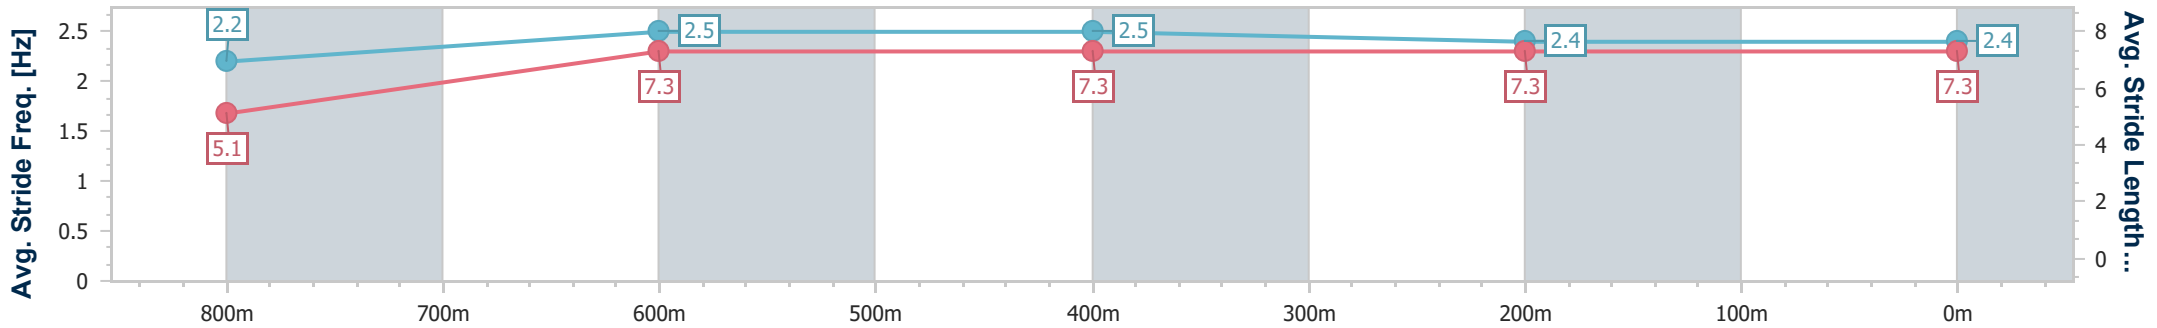

Toowoomba QLD Professional

Race 7: PRYDE'S EASIFEED Maiden Plate - 870m

05 August 2023 - 20:52

Track Rating: Good 4 , Weather: Fine , Rail Position: +3m Entire

Section	Overall	800m	600m	400m	200m
Section Times	0:51.06 [1] (0:06.35)	0:44.71 [3] (0:11.04)	0:33.67 [3] (0:11.22)	0:22.45 [2] (0:11.27)	0:11.18 [2] (0:11.18)
Average Speed [km/h]	39.7	65.4	64.3	63.9	64.2
Top Speed [km/h]	63.4	66.5	65.7	64.6	65.5
Avg. Dist. to Rail [m]	1.0	1.6	0.5	0.6	0.8
Avg. Stride Freq. [Hz]	2.2	2.5	2.5	2.4	2.4
Avg. Stride Length [m]	5.1	7.3	7.3	7.3	7.3

- [ ] Ranking at each section and finish
- .-.- No data available at this section
- NA No data available

Horse/Jockey Name	Assymetry
Final Rank	2
Fastest Section Time (Section)	0:06.30 (Overall)
Top Speed [km/h] (Section)	67.4 (800m)
Race State	Finished