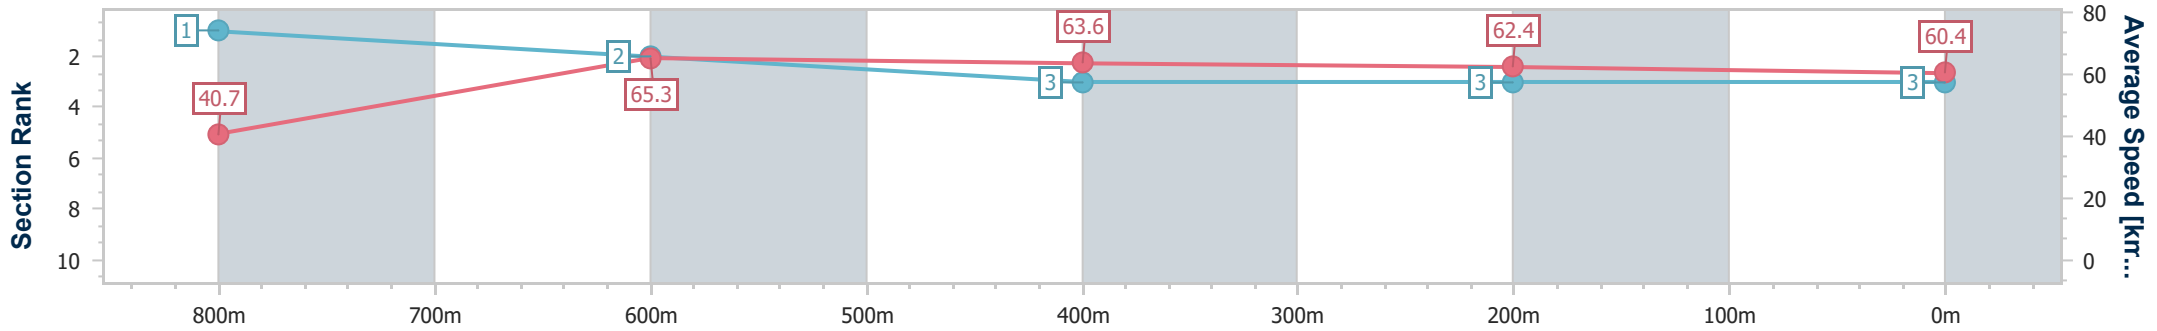

Toowoomba QLD Professional

Race 7: PRYDE'S EASIFEED Maiden Plate - 870m

05 August 2023 - 20:52

Track Rating: Good 4 , Weather: Fine , Rail Position: +3m Entire

Section	Overall	800m	600m	400m	200m
Section Times	0:52.08 [3] (0:06.19)	0:45.89 [1] (0:11.10)	0:34.79 [2] (0:11.37)	0:23.42 [3] (0:11.51)	0:11.91 [3] (0:11.91)
Average Speed [km/h]	40.7	65.3	63.6	62.4	60.4
Top Speed [km/h]	62.5	67.1	65.5	63.8	61.7
Avg. Dist. to Rail [m]	4.1	3.2	1.0	0.9	0.5
Avg. Stride Freq. [Hz]	2.3	2.6	2.5	2.4	2.3
Avg. Stride Length [m]	4.8	7.1	7.2	7.2	7.3

- [ ] Ranking at each section and finish
- .-.- No data available at this section
- NA No data available

Horse/Jockey Name	Max's Source
Final Rank	4
Fastest Section Time (Section)	0:06.47 (Overall)
Top Speed [km/h] (Section)	67.0 (800m)
Race State	Finished