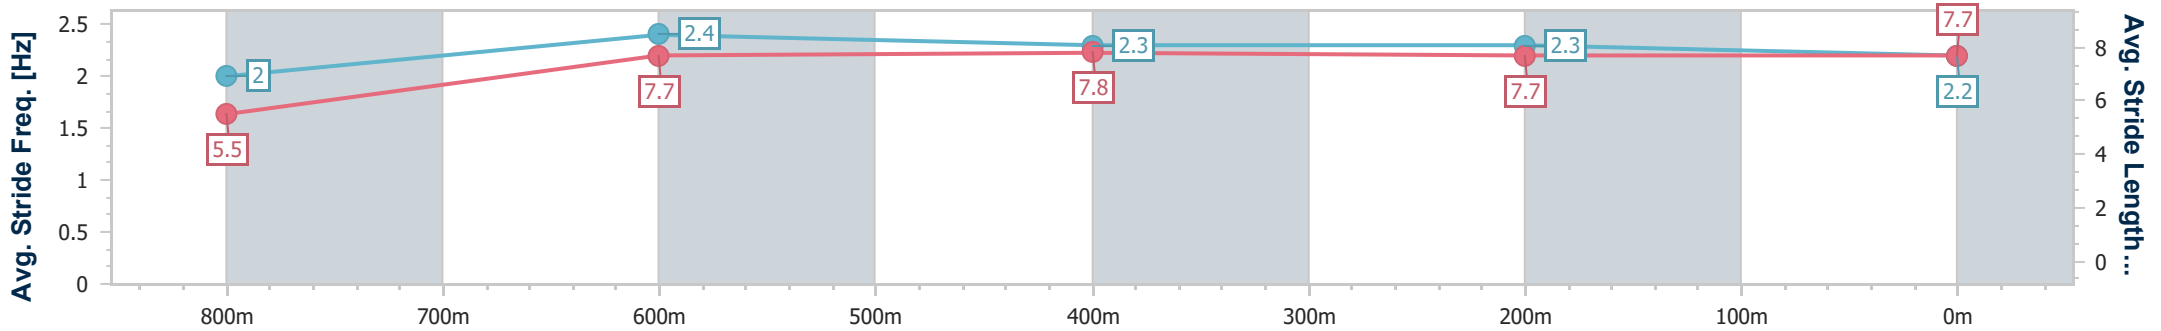

- [ ] Ranking at each section and finish
- .-.- No data available at this section
- NA No data available

Horse/Jockey Name	Max's Source
Final Rank	4
Fastest Section Time (Section)	0:06.47 (Overall)
Top Speed [km/h] (Section)	67.0 (800m)
Race State	Finished

Toowoomba QLD Professional  
Race 7: PRYDE'S EASIFEED Maiden Plate - 870m

05 August 2023 - 20:52

Track Rating: Good 4 , Weather: Fine , Rail Position: +3m Entire

Section	Overall	800m	600m	400m	200m
Section Times	0:52.08 [4] (0:06.47)	0:45.61 [4] (0:11.09)	0:34.52 [4] (0:11.24)	0:23.28 [4] (0:11.47)	0:11.81 [4] (0:11.81)
Average Speed [km/h]	39.2	65.1	64.6	63.1	60.9
Top Speed [km/h]	60.5	67.0	66.6	63.6	62.1
Avg. Dist. to Rail [m]	1.7	2.4	1.5	2.3	2.9
Avg. Stride Freq. [Hz]	2.0	2.4	2.3	2.3	2.2
Avg. Stride Length [m]	5.5	7.7	7.8	7.7	7.7