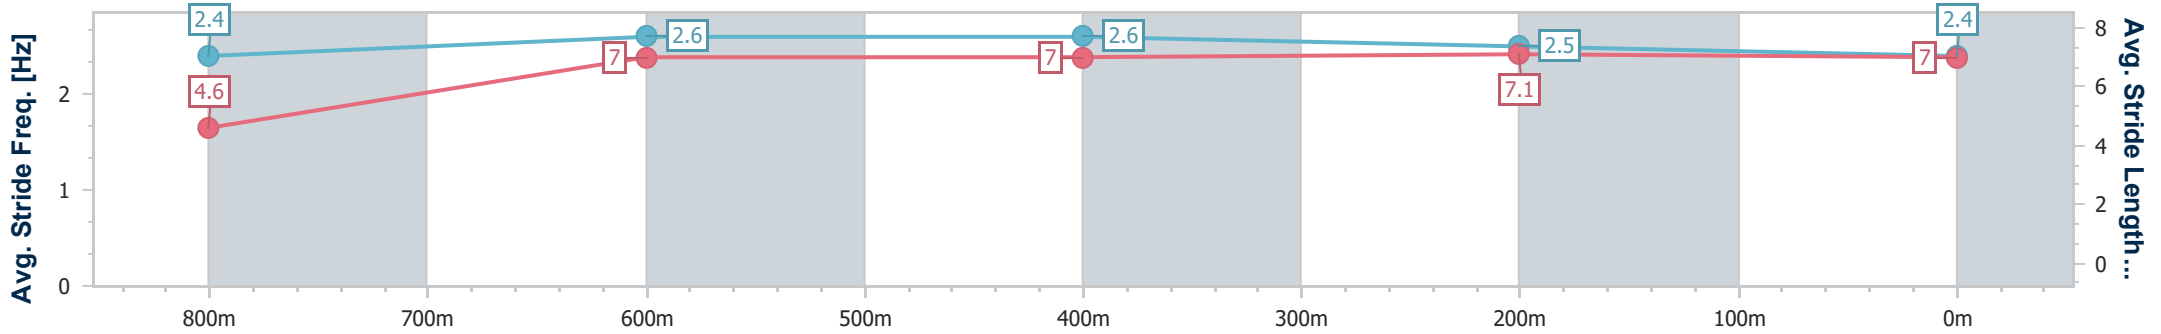

- [ ] Ranking at each section and finish
- .-.- No data available at this section
- NA No data available

Horse/Jockey Name	Assymetry
Final Rank	2
Fastest Section Time (Section)	0:06.30 (Overall)
Top Speed [km/h] (Section)	67.4 (800m)
Race State	Finished

Toowoomba QLD Professional  
Race 7: PRYDE'S EASIFEED Maiden Plate - 870m

05 August 2023 - 20:52

Track Rating: Good 4 , Weather: Fine , Rail Position: +3m Entire

Section	Overall	800m	600m	400m	200m
Section Times	0:51.30 [2] (0:06.30)	0:45.00 [2] (0:10.83)	0:34.17 [1] (0:11.20)	0:22.97 [1] (0:11.36)	0:11.61 [1] (0:11.61)
Average Speed [km/h]	40.0	66.7	64.4	63.1	62.0
Top Speed [km/h]	64.9	67.4	66.3	63.7	64.2
Avg. Dist. to Rail [m]	1.1	1.8	0.7	1.3	0.7
Avg. Stride Freq. [Hz]	2.4	2.6	2.6	2.5	2.4
Avg. Stride Length [m]	4.6	7.0	7.0	7.1	7.0