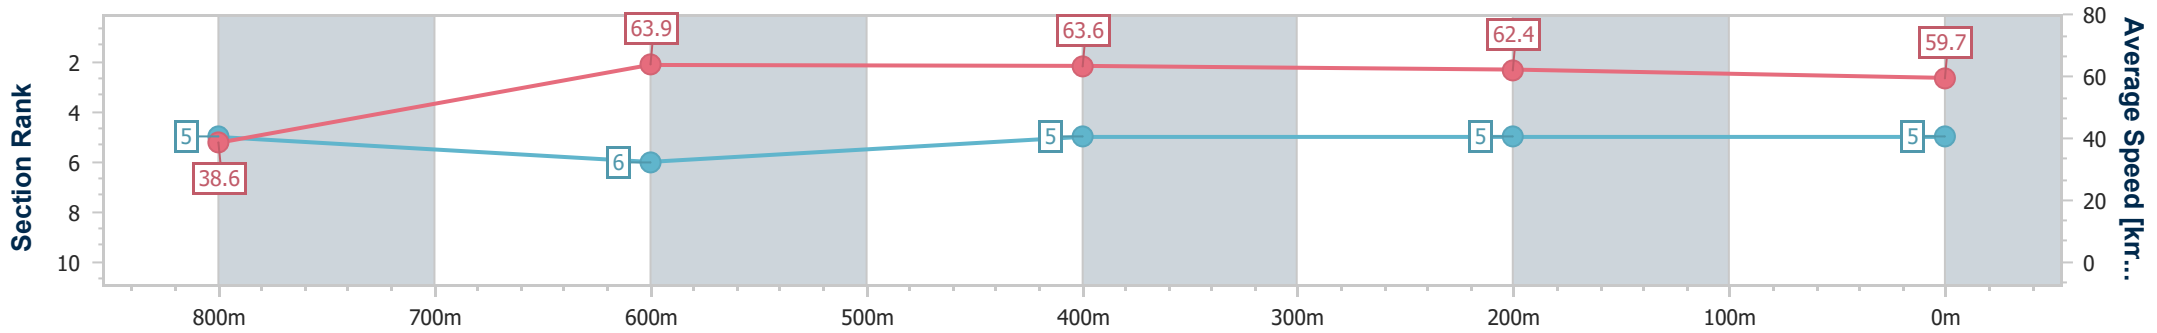

- [ ] Ranking at each section and finish
- .-.- No data available at this section
- NA No data available

Horse/Jockey Name	Shezablast
Final Rank	5
Fastest Section Time (Section)	0:06.53 (Overall)
Top Speed [km/h] (Section)	65.8 (800m)
Race State	Finished

Toowoomba QLD Professional  
Race 7: PRYDE'S EASIFEED Maiden Plate - 870m

05 August 2023 - 20:52

Track Rating: Good 4 , Weather: Fine , Rail Position: +3m Entire

Section	Overall	800m	600m	400m	200m
Section Times	0:52.75 [5] (0:06.53)	0:46.22 [5] (0:11.32)	0:34.90 [6] (0:11.35)	0:23.55 [5] (0:11.51)	0:12.04 [5] (0:12.04)
Average Speed [km/h]	38.6	63.9	63.6	62.4	59.7
Top Speed [km/h]	61.2	65.8	65.7	62.8	62.0
Avg. Dist. to Rail [m]	2.4	2.7	0.3	0.5	0.2
Avg. Stride Freq. [Hz]	2.2	2.4	2.3	2.3	2.2
Avg. Stride Length [m]	4.9	7.5	7.7	7.5	7.4