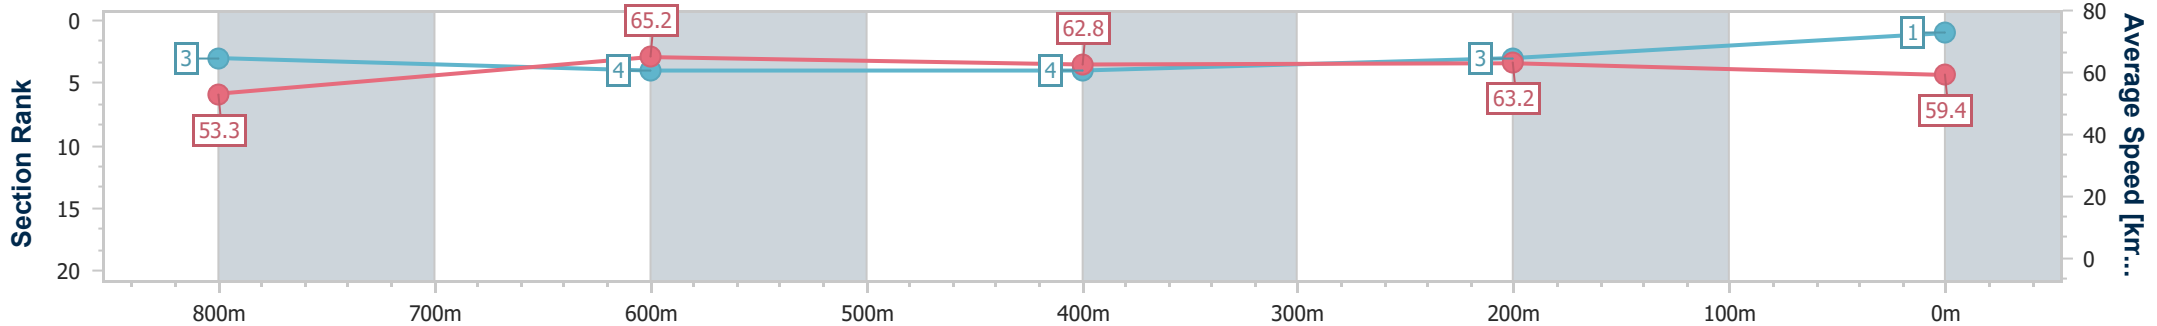

Horse/Jockey Name	Galway Hussler
Final Rank	1
Fastest Section Time (Section)	0:11.15 (800m)
Top Speed [km/h] (Section)	66.2 (Overall)
Race State	Finished

Sunshine Coast QLD Professional
Race 3: JIM BEAM WHITE QTIS Three-Year-Old Maiden Handicap - 1000m

06 August 2023 - 13:44

Track Rating: Soft 5, Weather: Overcast, Rail Position: True

Section	Overall	800m	600m	400m	200m
Section Times	0:59.77 [1] (0:13.51)	0:46.26 [3] (0:11.15)	0:35.11 [4] (0:11.59)	0:23.52 [4] (0:11.38)	0:12.14 [3] (0:12.14)
Average Speed [km/h]	53.3	65.2	62.8	63.2	59.4
Top Speed [km/h]	66.2	66.1	63.6	64.8	61.7
Avg. Dist. to Rail [m]	7.6	2.8	1.6	6.5	8.9
Avg. Stride Freq. [Hz]	2.4	2.4	2.3	2.4	2.3
Avg. Stride Length [m]	6.0	7.6	7.6	7.4	7.3

- [ ] Ranking at each section and finish
- -.-.- No data available at this section
- NA No data available