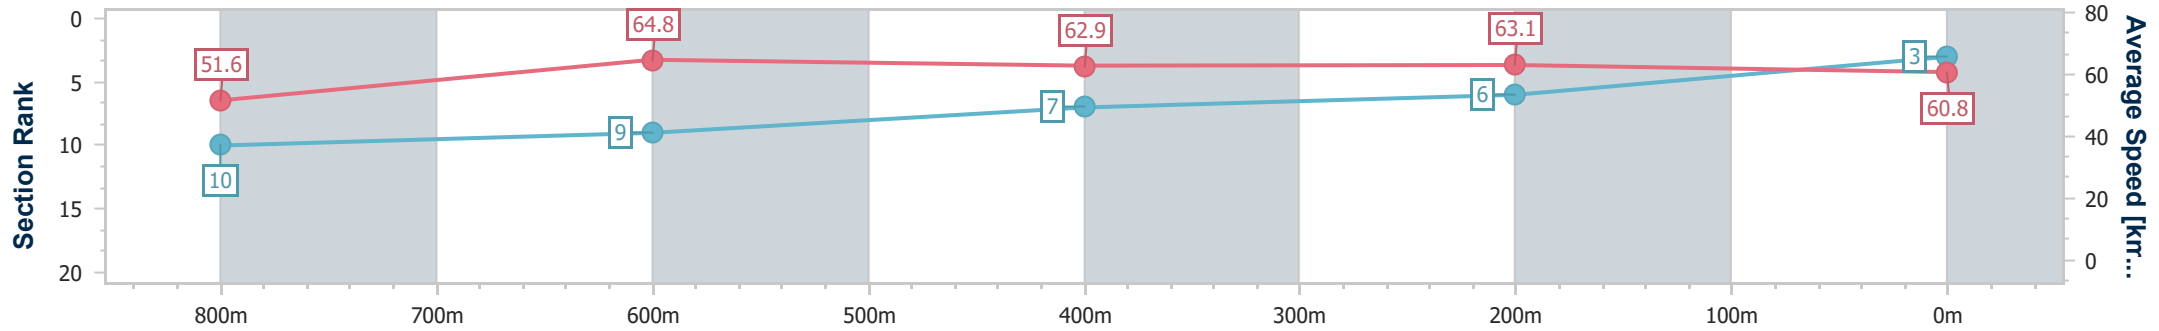

Horse/Jockey Name	Datinka
Final Rank	3
Fastest Section Time (Section)	0:11.25 (800m)
Top Speed [km/h] (Section)	67.2 (Overall)
Race State	Finished

Sunshine Coast QLD Professional
Race 3: JIM BEAM WHITE QTIS Three-Year-Old Maiden Handicap - 1000m

06 August 2023 - 13:44

Track Rating: Soft 5, Weather: Overcast, Rail Position: True

Section	Overall	800m	600m	400m	200m
Section Times	1:00.06 [3] (0:13.96)	0:46.10 [10] (0:11.25)	0:34.85 [9] (0:11.59)	0:23.26 [7] (0:11.41)	0:11.85 [6] (0:11.85)
Average Speed [km/h]	51.6	64.8	62.9	63.1	60.8
Top Speed [km/h]	67.2	66.8	64.0	64.2	62.5
Avg. Dist. to Rail [m]	5.8	3.2	2.3	6.6	6.4
Avg. Stride Freq. [Hz]	2.2	2.3	2.2	2.3	2.2
Avg. Stride Length [m]	6.3	7.7	7.8	7.7	7.6

- [ ] Ranking at each section and finish
- -.-.- No data available at this section
- NA No data available