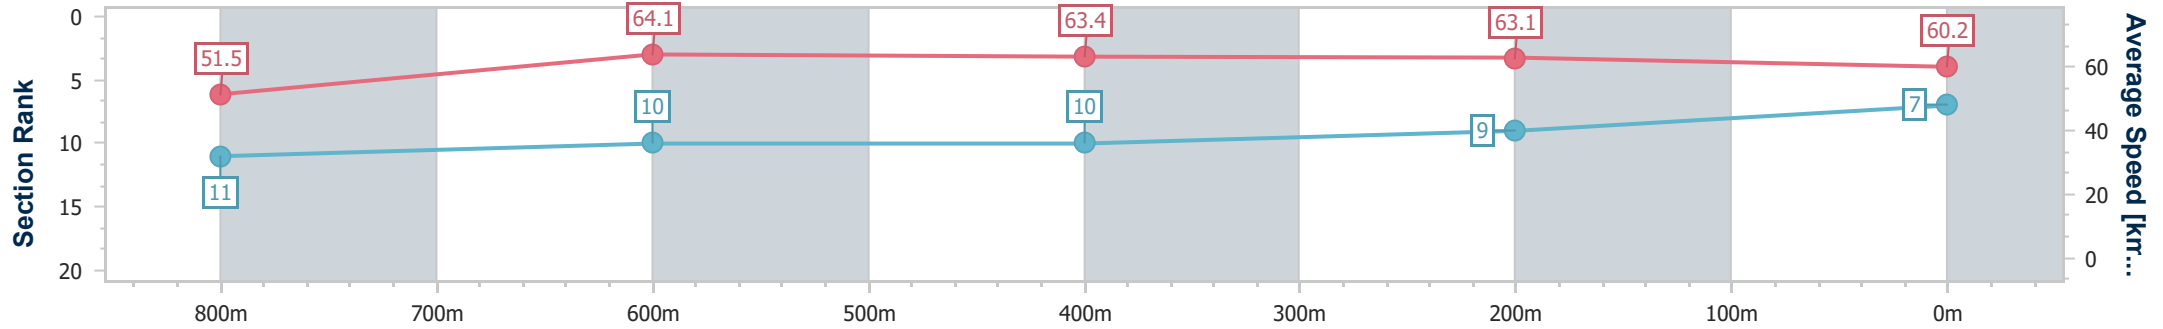

Horse/Jockey Name	Can't Getwhatiwant
Final Rank	7
Fastest Section Time (Section)	0:11.39 (800m)
Top Speed [km/h] (Section)	65.4 (800m)
Race State	Finished

Sunshine Coast QLD Professional
Race 3: JIM BEAM WHITE QTIS Three-Year-Old Maiden Handicap - 1000m

06 August 2023 - 13:44

Track Rating: Soft 5, Weather: Overcast, Rail Position: True

Section	Overall	800m	600m	400m	200m
Section Times	1:00.36 [7] (0:13.98)	0:46.38 [11] (0:11.39)	0:34.99 [10] (0:11.61)	0:23.38 [10] (0:11.40)	0:11.98 [9] (0:11.98)
Average Speed [km/h]	51.5	64.1	63.4	63.1	60.2
Top Speed [km/h]	65.0	65.4	65.4	63.8	62.8
Avg. Dist. to Rail [m]	9.0	4.8	3.6	8.9	11.1
Avg. Stride Freq. [Hz]	2.4	2.5	2.4	2.5	2.4
Avg. Stride Length [m]	5.8	7.2	7.2	7.2	6.9

- [ ] Ranking at each section and finish
- -.-.- No data available at this section
- NA No data available