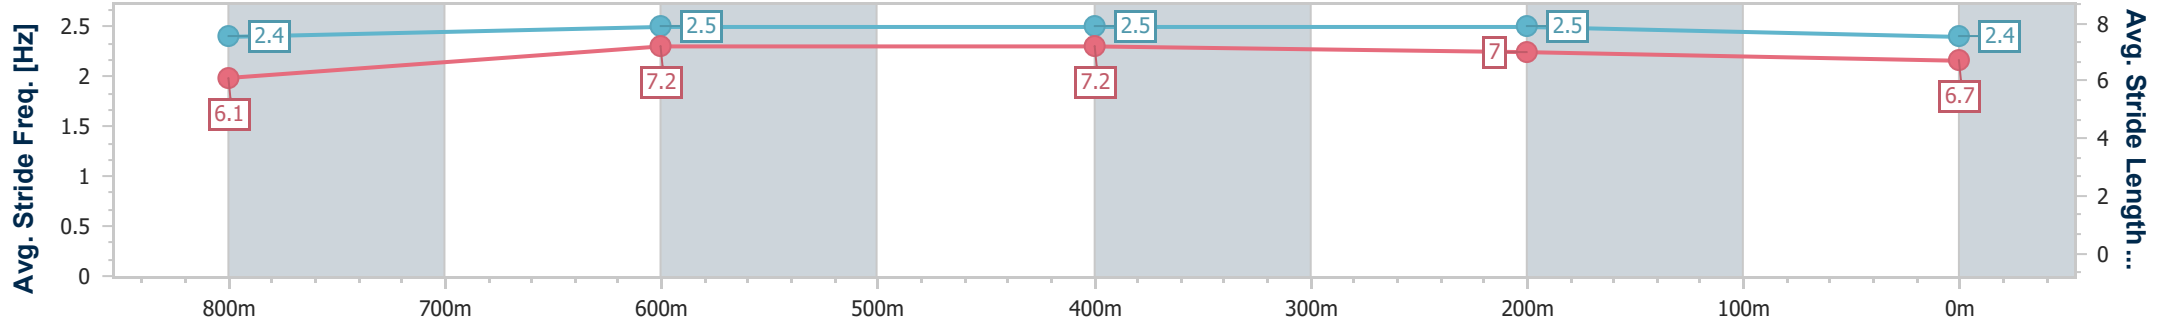

Horse/Jockey Name	She Is All Magic
Final Rank	2
Fastest Section Time (Section)	0:10.90 (800m)
Top Speed [km/h] (Section)	68.3 (Overall)
Race State	Finished

Sunshine Coast QLD Professional
Race 3: JIM BEAM WHITE QTIS Three-Year-Old Maiden Handicap - 1000m

06 August 2023 - 13:44

Track Rating: Soft 5, Weather: Overcast, Rail Position: True

Section	Overall	800m	600m	400m	200m
Section Times	0:59.89 [2] (0:13.41)	0:46.48 [1] (0:10.90)	0:35.58 [1] (0:11.41)	0:24.17 [1] (0:11.58)	0:12.59 [1] (0:12.59)
Average Speed [km/h]	53.6	66.2	63.7	62.2	57.2
Top Speed [km/h]	68.3	67.9	64.6	63.1	60.6
Avg. Dist. to Rail [m]	1.9	1.0	1.5	5.0	7.0
Avg. Stride Freq. [Hz]	2.4	2.5	2.5	2.5	2.4
Avg. Stride Length [m]	6.1	7.2	7.2	7.0	6.7

- [ ] Ranking at each section and finish
- -.-.- No data available at this section
- NA No data available