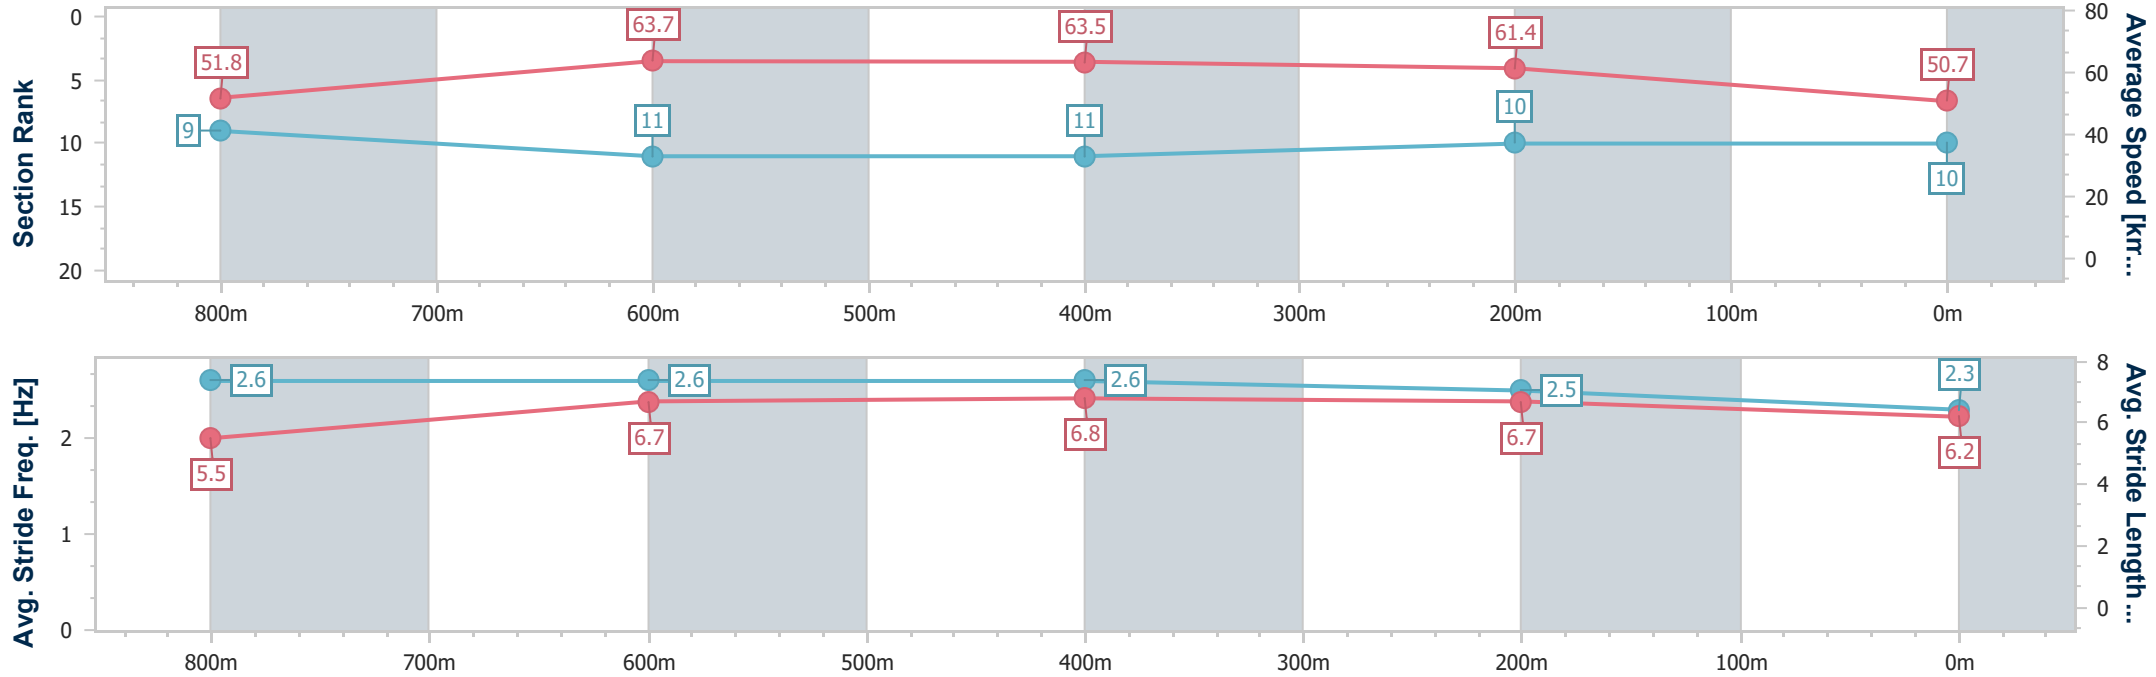

Horse/Jockey Name	Candy Raidar
Final Rank	10
Fastest Section Time (Section)	0:11.52 (800m)
Top Speed [km/h] (Section)	66.8 (800m)
Race State	Finished

Sunshine Coast QLD Professional
Race 3: JIM BEAM WHITE QTIS Three-Year-Old Maiden Handicap - 1000m

06 August 2023 - 13:44

Track Rating: Soft 5, Weather: Overcast, Rail Position: True

Section	Overall	800m	600m	400m	200m
Section Times	1:02.96 [10] (0:13.88)	0:49.08 [9] (0:11.52)	0:37.56 [11] (0:11.61)	0:25.95 [11] (0:11.73)	0:14.22 [10] (0:14.22)
Average Speed [km/h]	51.8	63.7	63.5	61.4	50.7
Top Speed [km/h]	66.6	66.8	64.6	64.1	59.8
Avg. Dist. to Rail [m]	10.2	5.4	3.8	9.3	6.3
Avg. Stride Freq. [Hz]	2.6	2.6	2.6	2.5	2.3
Avg. Stride Length [m]	5.5	6.7	6.8	6.7	6.2

- [ ] Ranking at each section and finish
- -.-.- No data available at this section
- NA No data available