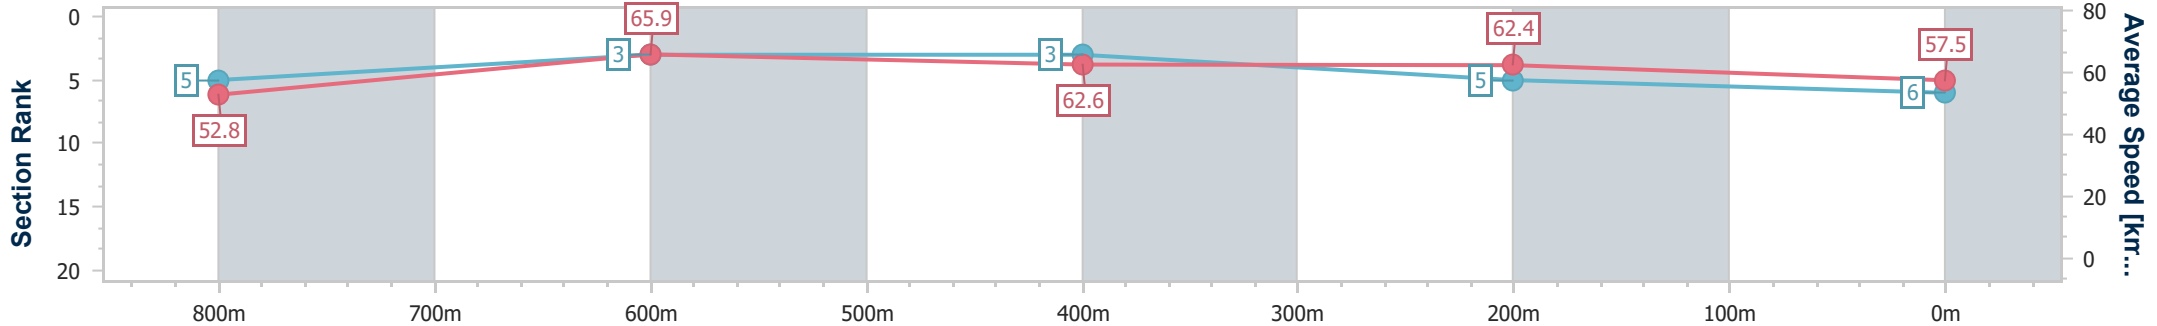

Horse/Jockey Name	Tour De Field
Final Rank	6
Fastest Section Time (Section)	0:10.97 (800m)
Top Speed [km/h] (Section)	67.3 (800m)
Race State	Finished

Sunshine Coast QLD Professional
Race 3: JIM BEAM WHITE QTIS Three-Year-Old Maiden Handicap - 1000m

06 August 2023 - 13:44

Track Rating: Soft 5, Weather: Overcast, Rail Position: True

Section	Overall	800m	600m	400m	200m
Section Times	1:00.21 [6] (0:13.63)	0:46.58 [5] (0:10.97)	0:35.61 [3] (0:11.53)	0:24.08 [3] (0:11.55)	0:12.53 [5] (0:12.53)
Average Speed [km/h]	52.8	65.9	62.6	62.4	57.5
Top Speed [km/h]	66.8	67.3	65.7	63.5	60.8
Avg. Dist. to Rail [m]	4.5	1.6	0.4	4.7	6.7
Avg. Stride Freq. [Hz]	2.4	2.5	2.3	2.4	2.3
Avg. Stride Length [m]	6.0	7.4	7.4	7.3	7.0

- [ ] Ranking at each section and finish
- -.-.- No data available at this section
- NA No data available