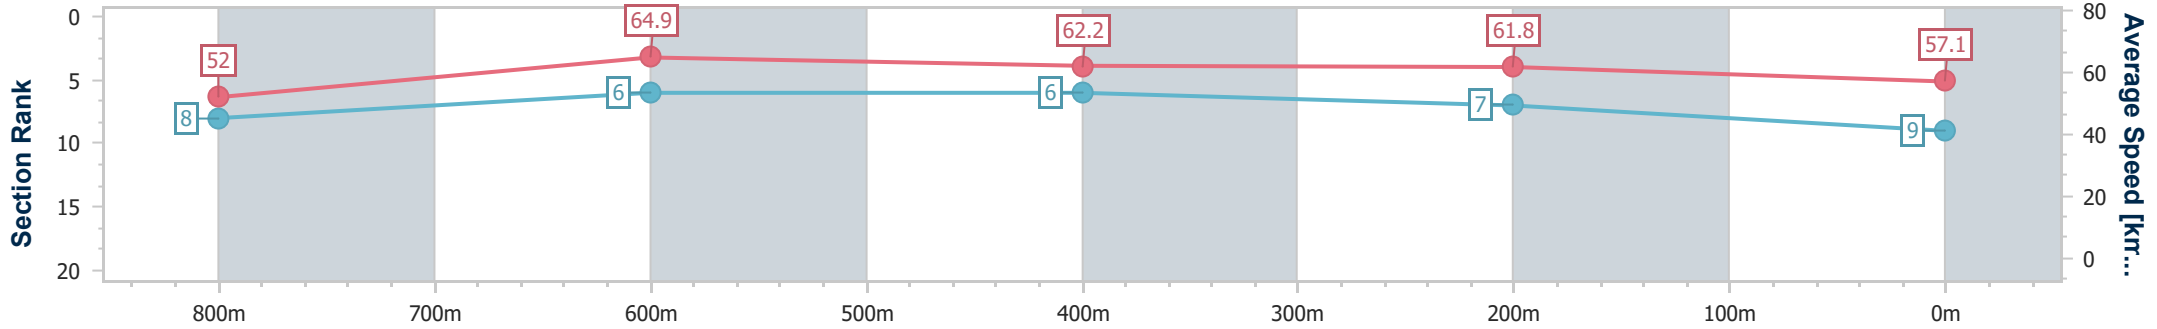

Horse/Jockey Name	Lady Castledine
Final Rank	9
Fastest Section Time (Section)	0:11.15 (800m)
Top Speed [km/h] (Section)	66.5 (800m)
Race State	Finished

Sunshine Coast QLD Professional
Race 3: JIM BEAM WHITE QTIS Three-Year-Old Maiden Handicap - 1000m

06 August 2023 - 13:44

Track Rating: Soft 5, Weather: Overcast, Rail Position: True

Section	Overall	800m	600m	400m	200m
Section Times	1:00.90 [9] (0:13.86)	0:47.04 [8] (0:11.15)	0:35.89 [6] (0:11.64)	0:24.25 [6] (0:11.65)	0:12.60 [7] (0:12.60)
Average Speed [km/h]	52.0	64.9	62.2	61.8	57.1
Top Speed [km/h]	65.7	66.5	63.6	63.1	60.8
Avg. Dist. to Rail [m]	3.7	2.0	1.0	4.8	6.9
Avg. Stride Freq. [Hz]	2.4	2.5	2.4	2.4	2.3
Avg. Stride Length [m]	5.9	7.1	7.1	7.1	6.9

- [ ] Ranking at each section and finish
- -.-.- No data available at this section
- NA No data available