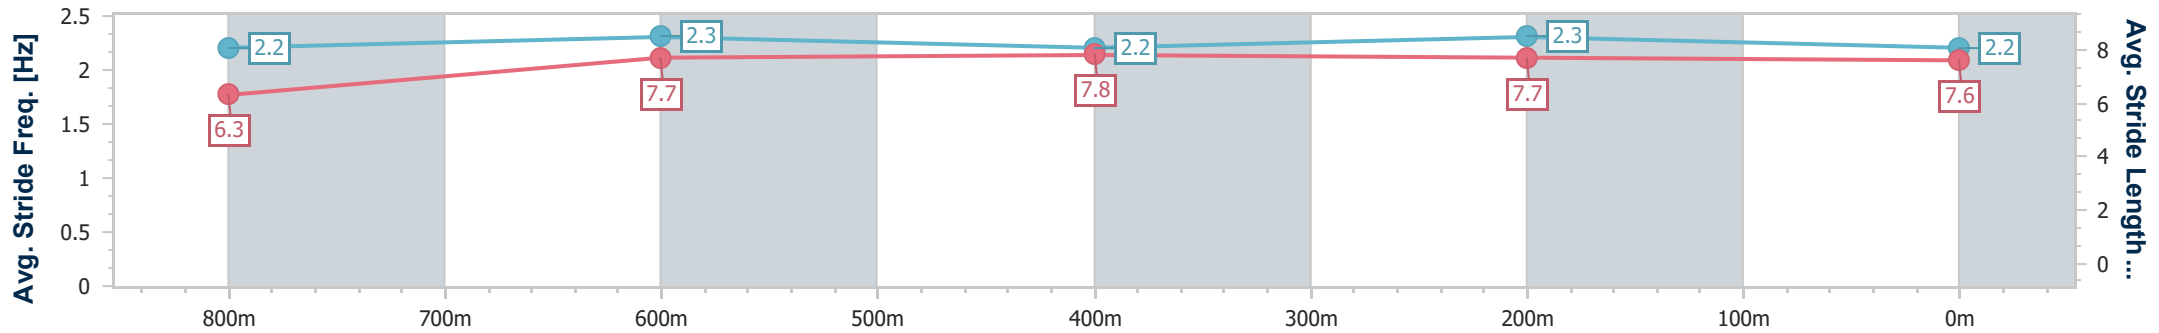

Horse/Jockey Name	Datinka
Final Rank	3
Fastest Section Time (Section)	0:11.25 (800m)
Top Speed [km/h] (Section)	67.2 (Overall)
Race State	Finished

Sunshine Coast QLD Professional
Race 3: JIM BEAM WHITE QTIS Three-Year-Old Maiden Handicap - 1000m

06 August 2023 - 13:44

Track Rating: Soft 5, Weather: Overcast, Rail Position: True

Section	Overall	800m	600m	400m	200m
Section Times	1:00.06 [3] (0:13.96)	0:46.10 [10] (0:11.25)	0:34.85 [9] (0:11.59)	0:23.26 [7] (0:11.41)	0:11.85 [6] (0:11.85)
Average Speed [km/h]	51.6	64.8	62.9	63.1	60.8
Top Speed [km/h]	67.2	66.8	64.0	64.2	62.5
Avg. Dist. to Rail [m]	5.8	3.2	2.3	6.6	6.4
Avg. Stride Freq. [Hz]	2.2	2.3	2.2	2.3	2.2
Avg. Stride Length [m]	6.3	7.7	7.8	7.7	7.6

- [ ] Ranking at each section and finish
- -.-.- No data available at this section
- NA No data available