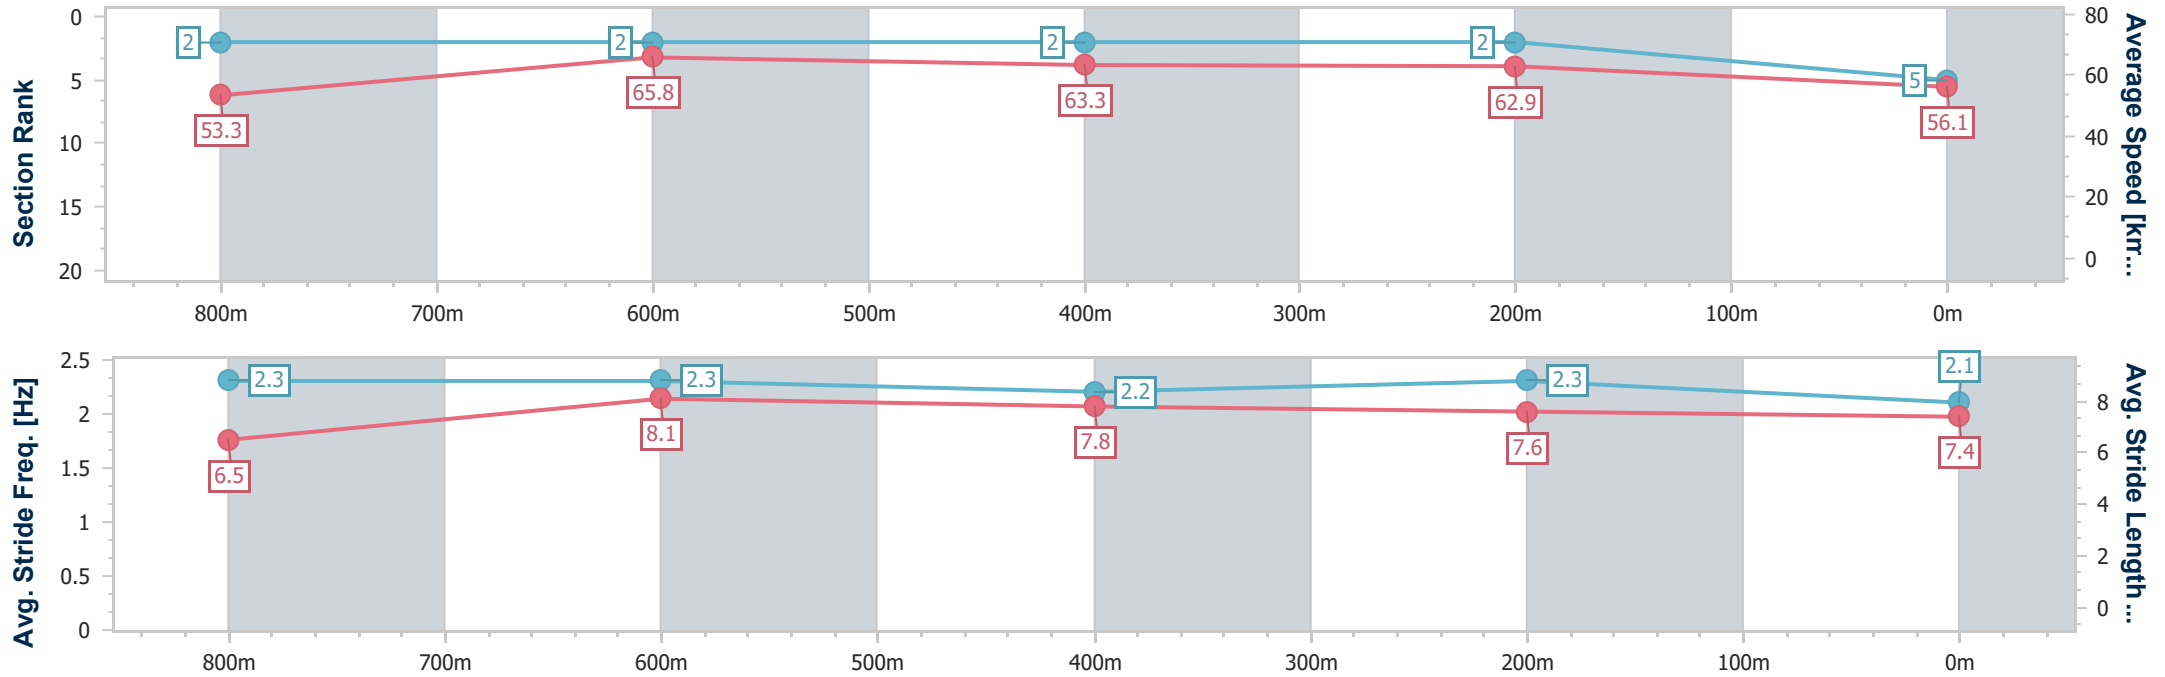

Horse/Jockey Name	Mishani Cruise
Final Rank	5
Fastest Section Time (Section)	0:11.02 (800m)
Top Speed [km/h] (Section)	68.0 (800m)
Race State	Finished

Sunshine Coast QLD Professional
Race 3: JIM BEAM WHITE QTIS Three-Year-Old Maiden Handicap - 1000m

06 August 2023 - 13:44

Track Rating: Soft 5, Weather: Overcast, Rail Position: True

Section	Overall	800m	600m	400m	200m
Section Times	1:00.18 [5] (0:13.48)	0:46.70 [2] (0:11.02)	0:35.68 [2] (0:11.39)	0:24.29 [2] (0:11.43)	0:12.86 [2] (0:12.86)
Average Speed [km/h]	53.3	65.8	63.3	62.9	56.1
Top Speed [km/h]	67.4	68.0	64.5	64.3	60.3
Avg. Dist. to Rail [m]	8.8	2.3	0.6	5.3	8.2
Avg. Stride Freq. [Hz]	2.3	2.3	2.2	2.3	2.1
Avg. Stride Length [m]	6.5	8.1	7.8	7.6	7.4

- [ ] Ranking at each section and finish
- -.-.- No data available at this section
- NA No data available