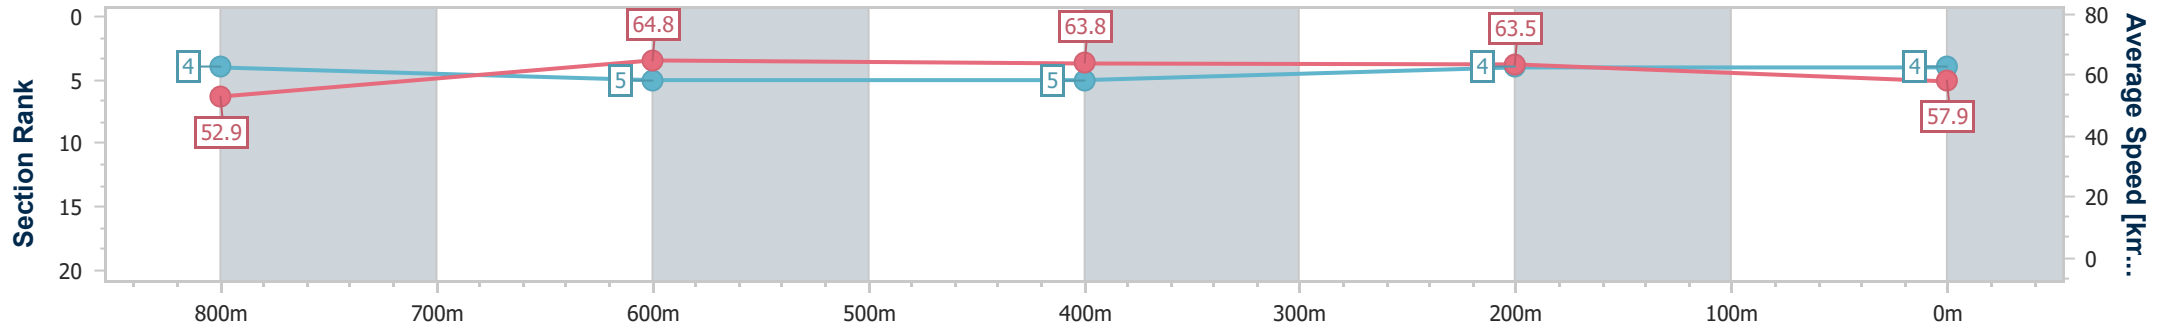

Horse/Jockey Name	Dibba Dobba
Final Rank	4
Fastest Section Time (Section)	0:11.23 (800m)
Top Speed [km/h] (Section)	67.3 (800m)
Race State	Finished

Sunshine Coast QLD Professional
Race 3: JIM BEAM WHITE QTIS Three-Year-Old Maiden Handicap - 1000m

06 August 2023 - 13:44

Track Rating: Soft 5, Weather: Overcast, Rail Position: True

Section	Overall	800m	600m	400m	200m
Section Times	1:00.08 [4] (0:13.61)	0:46.47 [4] (0:11.23)	0:35.24 [5] (0:11.47)	0:23.77 [5] (0:11.33)	0:12.44 [4] (0:12.44)
Average Speed [km/h]	52.9	64.8	63.8	63.5	57.9
Top Speed [km/h]	67.3	67.3	64.8	65.7	61.8
Avg. Dist. to Rail [m]	5.5	3.0	2.4	8.0	10.4
Avg. Stride Freq. [Hz]	2.3	2.3	2.3	2.4	2.3
Avg. Stride Length [m]	6.2	7.5	7.4	7.3	7.0

- [ ] Ranking at each section and finish
- -.-.- No data available at this section
- NA No data available