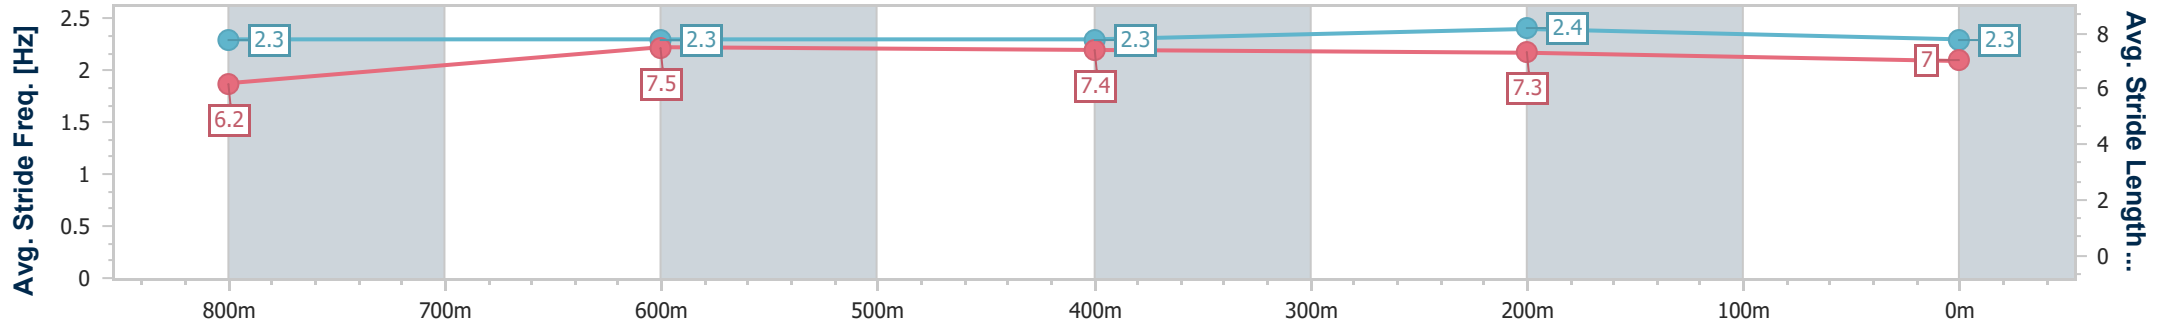

Horse/Jockey Name	Dibba Dobba
Final Rank	4
Fastest Section Time (Section)	0:11.23 (800m)
Top Speed [km/h] (Section)	67.3 (800m)
Race State	Finished

Sunshine Coast QLD Professional
Race 3: JIM BEAM WHITE QTIS Three-Year-Old Maiden Handicap - 1000m

06 August 2023 - 13:44

Track Rating: Soft 5, Weather: Overcast, Rail Position: True

Section	Overall	800m	600m	400m	200m
Section Times	1:00.08 [4] (0:13.61)	0:46.47 [4] (0:11.23)	0:35.24 [5] (0:11.47)	0:23.77 [5] (0:11.33)	0:12.44 [4] (0:12.44)
Average Speed [km/h]	52.9	64.8	63.8	63.5	57.9
Top Speed [km/h]	67.3	67.3	64.8	65.7	61.8
Avg. Dist. to Rail [m]	5.5	3.0	2.4	8.0	10.4
Avg. Stride Freq. [Hz]	2.3	2.3	2.3	2.4	2.3
Avg. Stride Length [m]	6.2	7.5	7.4	7.3	7.0

- [ ] Ranking at each section and finish
- -.-.- No data available at this section
- NA No data available