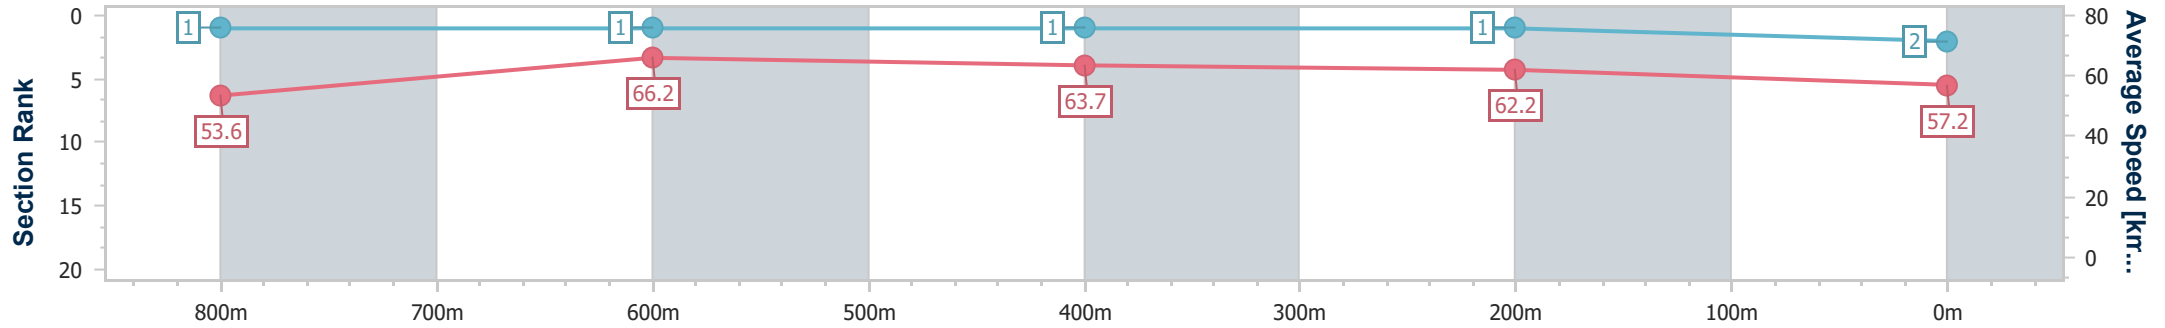

Horse/Jockey Name	She Is All Magic
Final Rank	2
Fastest Section Time (Section)	0:10.90 (800m)
Top Speed [km/h] (Section)	68.3 (Overall)
Race State	Finished

Sunshine Coast QLD Professional
Race 3: JIM BEAM WHITE QTIS Three-Year-Old Maiden Handicap - 1000m

06 August 2023 - 13:44

Track Rating: Soft 5, Weather: Overcast, Rail Position: True

Section	Overall	800m	600m	400m	200m
Section Times	0:59.89 [2] (0:13.41)	0:46.48 [1] (0:10.90)	0:35.58 [1] (0:11.41)	0:24.17 [1] (0:11.58)	0:12.59 [1] (0:12.59)
Average Speed [km/h]	53.6	66.2	63.7	62.2	57.2
Top Speed [km/h]	68.3	67.9	64.6	63.1	60.6
Avg. Dist. to Rail [m]	1.9	1.0	1.5	5.0	7.0
Avg. Stride Freq. [Hz]	2.4	2.5	2.5	2.5	2.4
Avg. Stride Length [m]	6.1	7.2	7.2	7.0	6.7

- [ ] Ranking at each section and finish
- -.-.- No data available at this section
- NA No data available