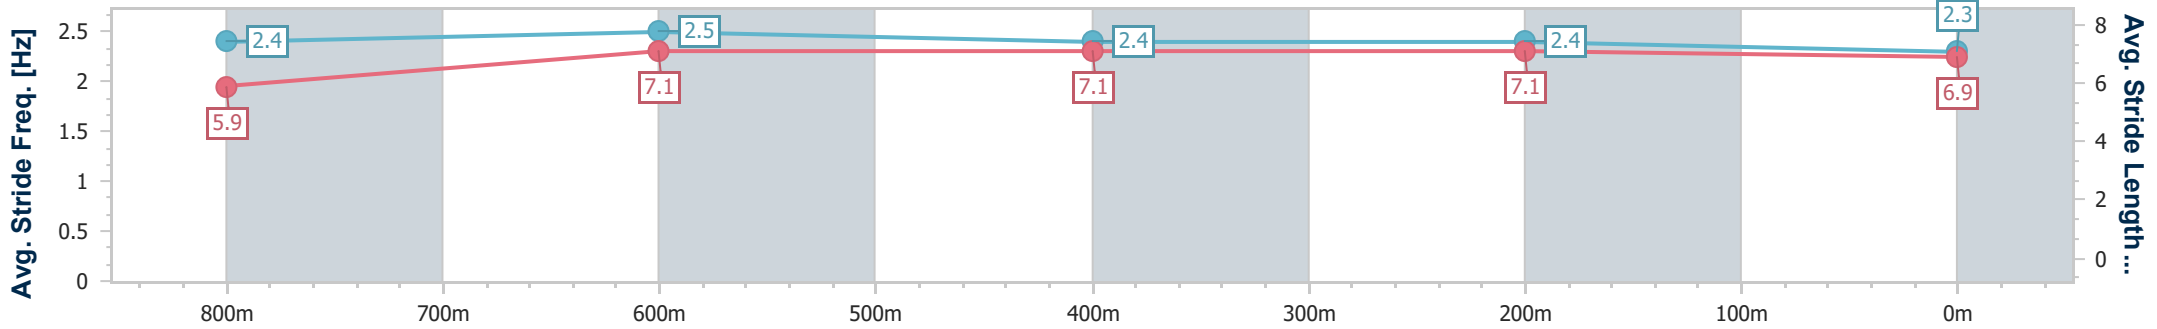

- [] Ranking at each section and finish
- .-.- No data available at this section
- NA No data available

Horse/Jockey Name	Lady Castledine
Final Rank	9
Fastest Section Time (Section)	0:11.15 (800m)
Top Speed [km/h] (Section)	66.5 (800m)
Race State	Finished

Sunshine Coast QLD Professional
Race 3: JIM BEAM WHITE QTIS Three-Year-Old Maiden Handicap - 1000m

06 August 2023 - 13:44

Track Rating: Soft 5, Weather: Overcast, Rail Position: True

Section	Overall	800m	600m	400m	200m
Section Times	1:00.90 [9] (0:13.86)	0:47.04 [8] (0:11.15)	0:35.89 [6] (0:11.64)	0:24.25 [6] (0:11.65)	0:12.60 [7] (0:12.60)
Average Speed [km/h]	52.0	64.9	62.2	61.8	57.1
Top Speed [km/h]	65.7	66.5	63.6	63.1	60.8
Avg. Dist. to Rail [m]	3.7	2.0	1.0	4.8	6.9
Avg. Stride Freq. [Hz]	2.4	2.5	2.4	2.4	2.3
Avg. Stride Length [m]	5.9	7.1	7.1	7.1	6.9