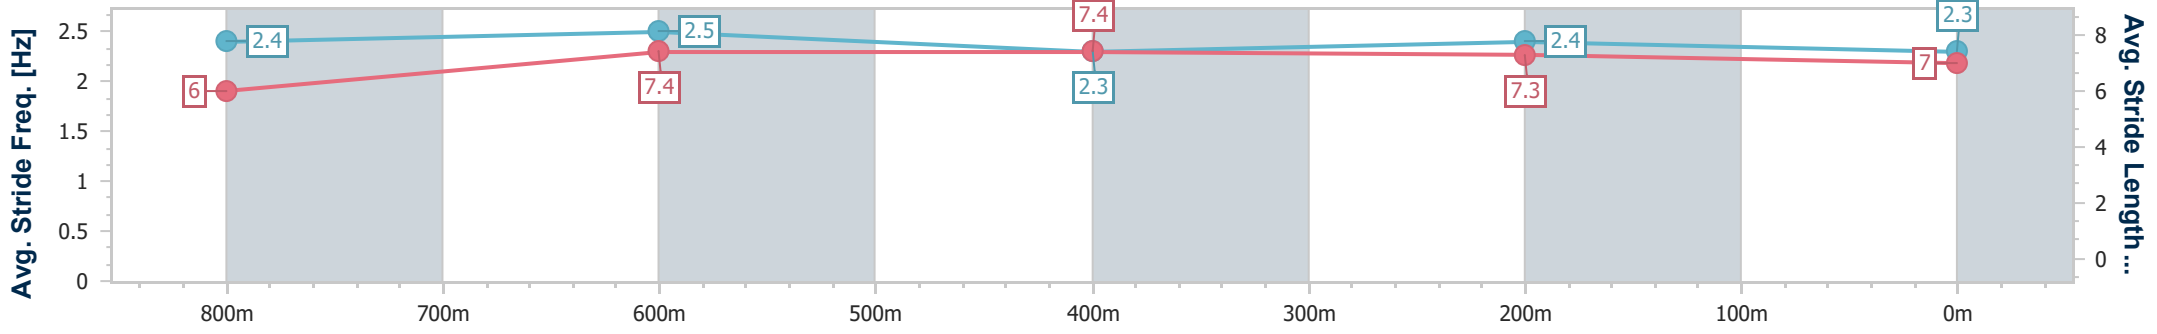

Horse/Jockey Name	Tour De Field
Final Rank	6
Fastest Section Time (Section)	0:10.97 (800m)
Top Speed [km/h] (Section)	67.3 (800m)
Race State	Finished

Sunshine Coast QLD Professional
Race 3: JIM BEAM WHITE QTIS Three-Year-Old Maiden Handicap - 1000m

06 August 2023 - 13:44

Track Rating: Soft 5, Weather: Overcast, Rail Position: True

Section	Overall	800m	600m	400m	200m
Section Times	1:00.21 [6] (0:13.63)	0:46.58 [5] (0:10.97)	0:35.61 [3] (0:11.53)	0:24.08 [3] (0:11.55)	0:12.53 [5] (0:12.53)
Average Speed [km/h]	52.8	65.9	62.6	62.4	57.5
Top Speed [km/h]	66.8	67.3	65.7	63.5	60.8
Avg. Dist. to Rail [m]	4.5	1.6	0.4	4.7	6.7
Avg. Stride Freq. [Hz]	2.4	2.5	2.3	2.4	2.3
Avg. Stride Length [m]	6.0	7.4	7.4	7.3	7.0

- [ ] Ranking at each section and finish
- -.-.- No data available at this section
- NA No data available