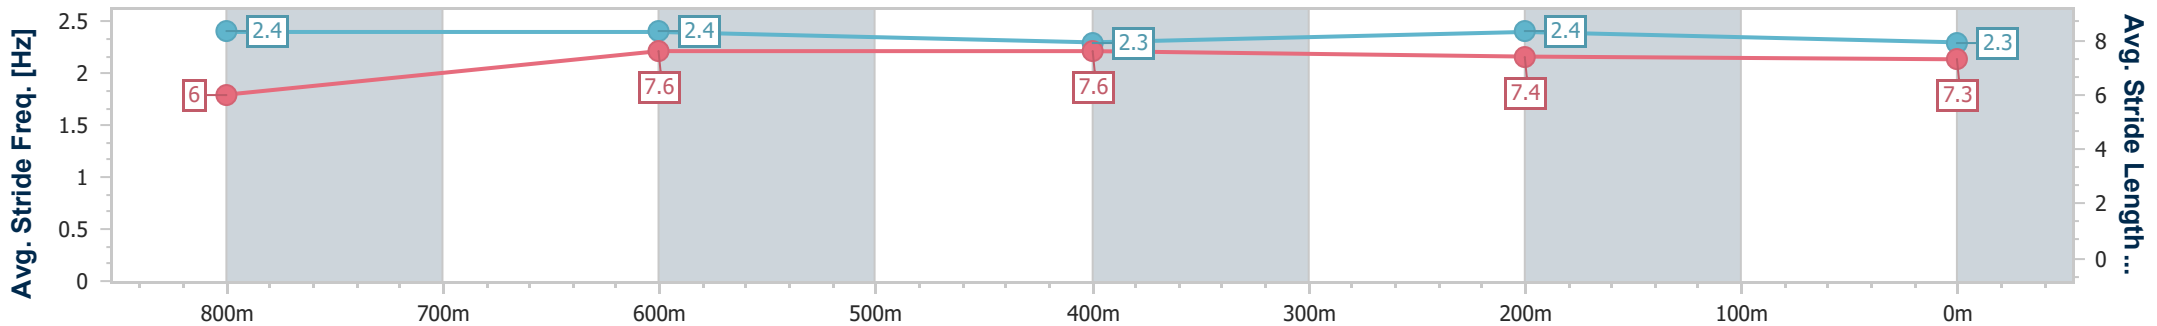

Horse/Jockey Name	Galway Hussler
Final Rank	1
Fastest Section Time (Section)	0:11.15 (800m)
Top Speed [km/h] (Section)	66.2 (Overall)
Race State	Finished

Sunshine Coast QLD Professional
Race 3: JIM BEAM WHITE QTIS Three-Year-Old Maiden Handicap - 1000m

06 August 2023 - 13:44

Track Rating: Soft 5, Weather: Overcast, Rail Position: True

Section	Overall	800m	600m	400m	200m
Section Times	0:59.77 [1] (0:13.51)	0:46.26 [3] (0:11.15)	0:35.11 [4] (0:11.59)	0:23.52 [4] (0:11.38)	0:12.14 [3] (0:12.14)
Average Speed [km/h]	53.3	65.2	62.8	63.2	59.4
Top Speed [km/h]	66.2	66.1	63.6	64.8	61.7
Avg. Dist. to Rail [m]	7.6	2.8	1.6	6.5	8.9
Avg. Stride Freq. [Hz]	2.4	2.4	2.3	2.4	2.3
Avg. Stride Length [m]	6.0	7.6	7.6	7.4	7.3

- [ ] Ranking at each section and finish
- -.-.- No data available at this section
- NA No data available