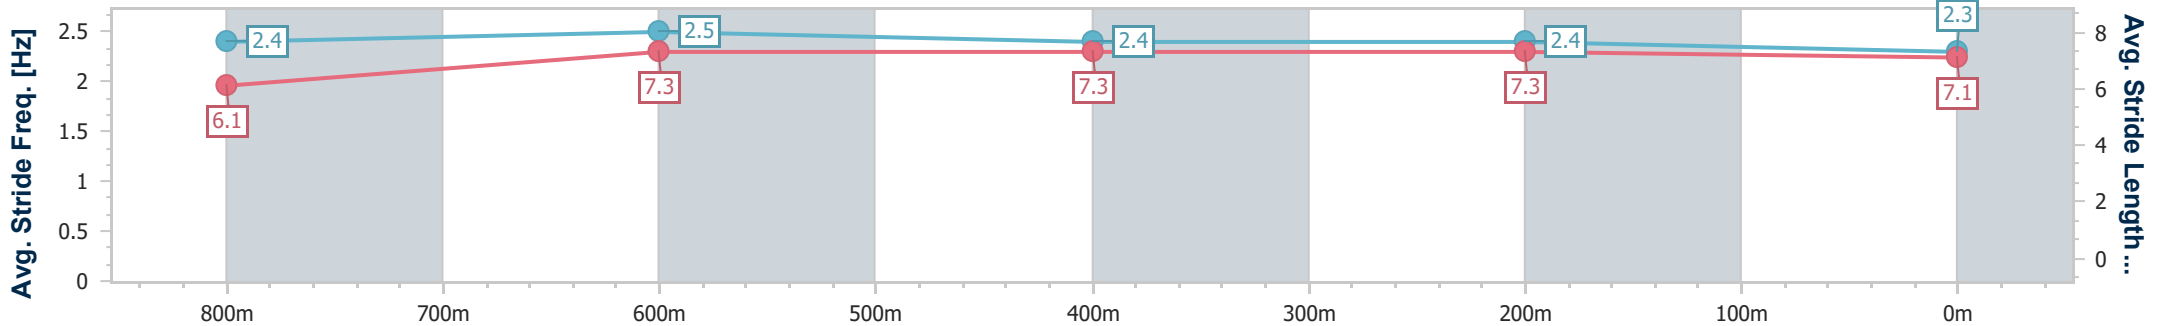

- [] Ranking at each section and finish
- .-.- No data available at this section
- NA No data available

Horse/Jockey Name	Bean There Too
Final Rank	8
Fastest Section Time (Section)	0:11.39 (800m)
Top Speed [km/h] (Section)	66.0 (800m)
Race State	Finished

Sunshine Coast QLD Professional
Race 3: JIM BEAM WHITE QTIS Three-Year-Old Maiden Handicap - 1000m

06 August 2023 - 13:44

Track Rating: Soft 5, Weather: Overcast, Rail Position: True

Section	Overall	800m	600m	400m	200m
Section Times	1:00.39 [8] (0:13.76)	0:46.63 [7] (0:11.39)	0:35.24 [8] (0:11.68)	0:23.56 [8] (0:11.48)	0:12.08 [8] (0:12.08)
Average Speed [km/h]	52.3	64.7	63.6	62.8	59.7
Top Speed [km/h]	66.0	66.0	64.8	63.5	61.5
Avg. Dist. to Rail [m]	8.5	6.3	5.4	9.1	10.1
Avg. Stride Freq. [Hz]	2.4	2.5	2.4	2.4	2.3
Avg. Stride Length [m]	6.1	7.3	7.3	7.3	7.1