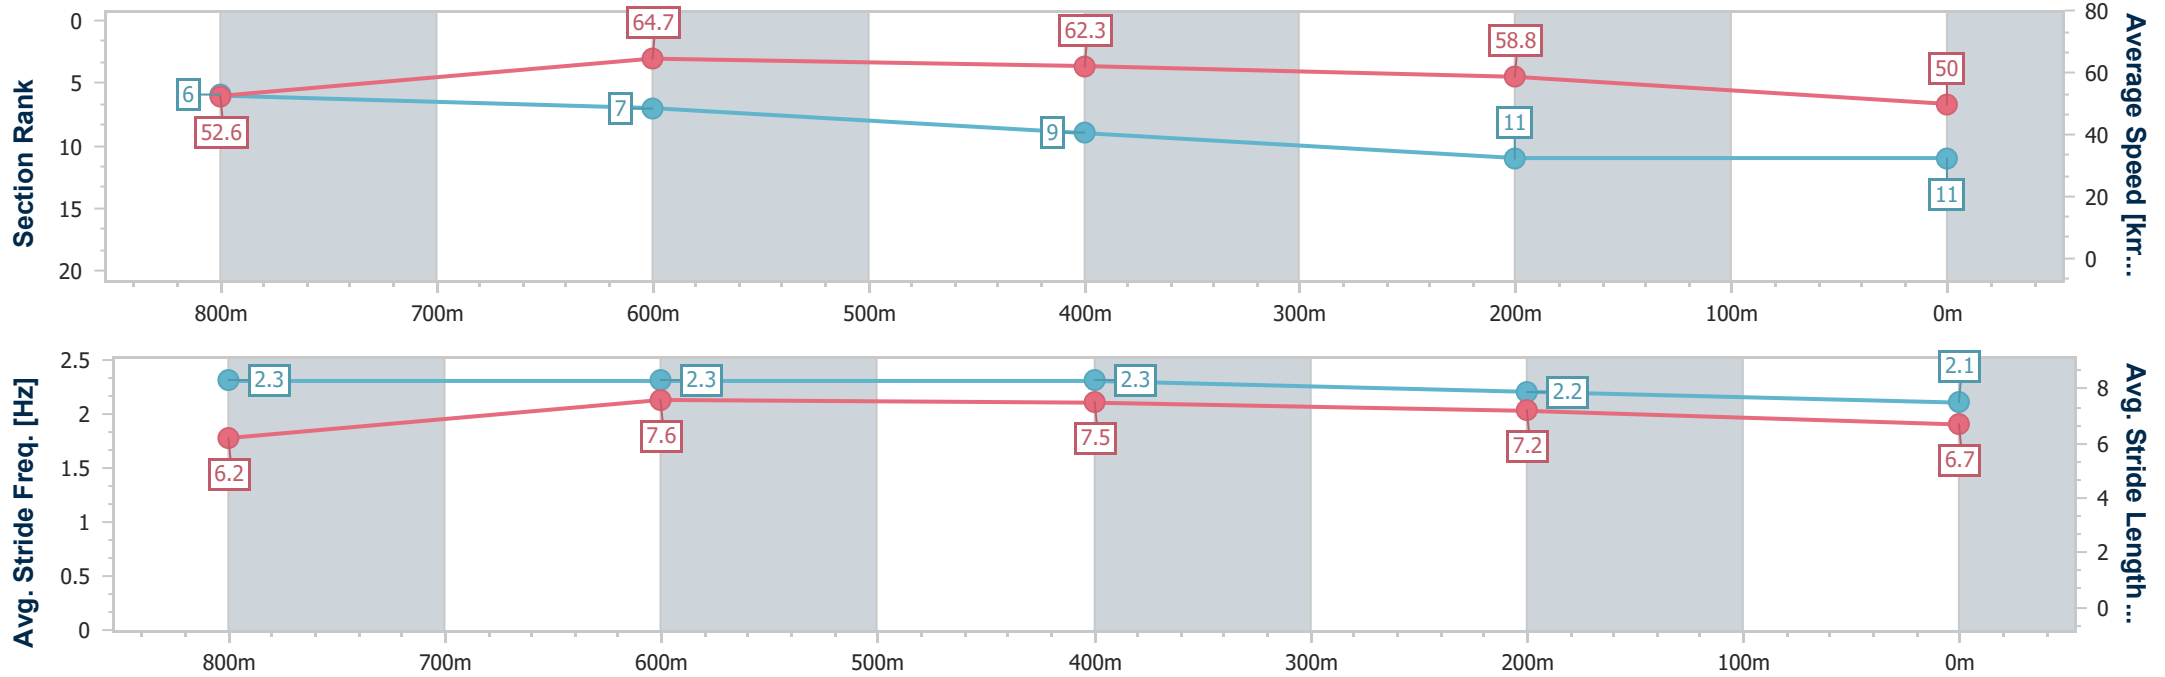

- [] Ranking at each section and finish
- .-.- No data available at this section
- NA No data available

Horse/Jockey Name	Seeyou Later
Final Rank	11
Fastest Section Time (Section)	0:11.36 (800m)
Top Speed [km/h] (Section)	65.9 (Overall)
Race State	Finished

Sunshine Coast QLD Professional
Race 3: JIM BEAM WHITE QTIS Three-Year-Old Maiden Handicap - 1000m

06 August 2023 - 13:44

Track Rating: Soft 5, Weather: Overcast, Rail Position: True

Section	Overall	800m	600m	400m	200m
Section Times	1:03.56 [11] (0:13.67)	0:49.89 [6] (0:11.36)	0:38.53 [7] (0:11.87)	0:26.66 [9] (0:12.26)	0:14.40 [11] (0:14.40)
Average Speed [km/h]	52.6	64.7	62.3	58.8	50.0
Top Speed [km/h]	65.9	65.6	64.3	61.3	55.6
Avg. Dist. to Rail [m]	9.5	5.2	4.8	10.3	10.2
Avg. Stride Freq. [Hz]	2.3	2.3	2.3	2.2	2.1
Avg. Stride Length [m]	6.2	7.6	7.5	7.2	6.7

- [] Ranking at each section and finish
- .-.- No data available at this section
- NA No data available