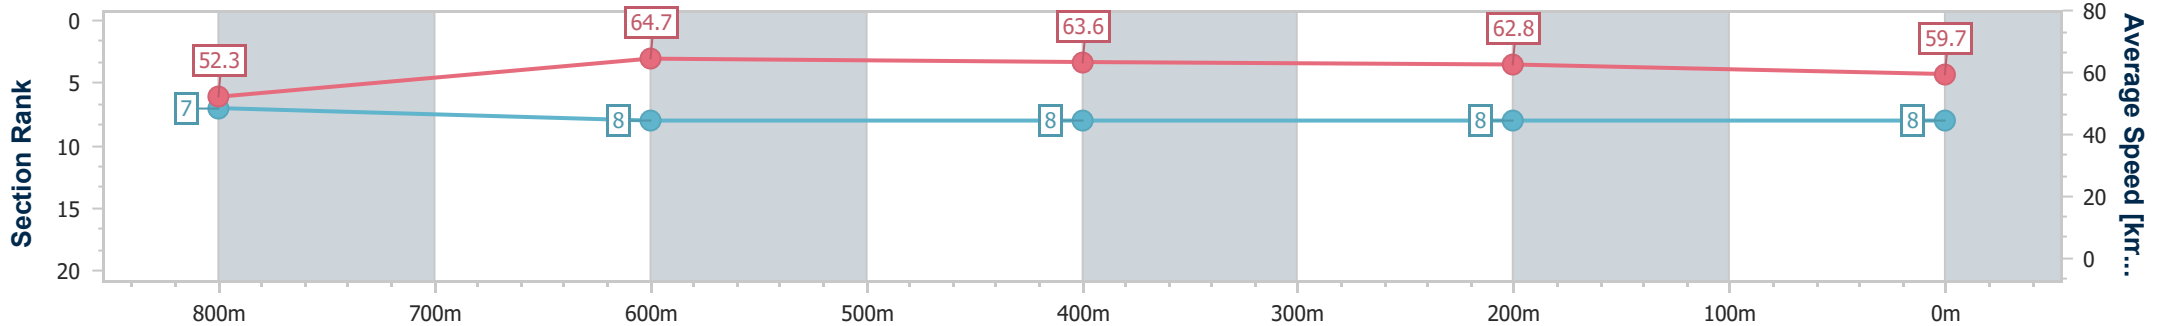

Horse/Jockey Name	Bean There Too
Final Rank	8
Fastest Section Time (Section)	0:11.39 (800m)
Top Speed [km/h] (Section)	66.0 (800m)
Race State	Finished

Sunshine Coast QLD Professional
Race 3: JIM BEAM WHITE QTIS Three-Year-Old Maiden Handicap - 1000m

06 August 2023 - 13:44

Track Rating: Soft 5, Weather: Overcast, Rail Position: True

Section	Overall	800m	600m	400m	200m
Section Times	1:00.39 [8] (0:13.76)	0:46.63 [7] (0:11.39)	0:35.24 [8] (0:11.68)	0:23.56 [8] (0:11.48)	0:12.08 [8] (0:12.08)
Average Speed [km/h]	52.3	64.7	63.6	62.8	59.7
Top Speed [km/h]	66.0	66.0	64.8	63.5	61.5
Avg. Dist. to Rail [m]	8.5	6.3	5.4	9.1	10.1
Avg. Stride Freq. [Hz]	2.4	2.5	2.4	2.4	2.3
Avg. Stride Length [m]	6.1	7.3	7.3	7.3	7.1

- [ ] Ranking at each section and finish
- -.-.- No data available at this section
- NA No data available