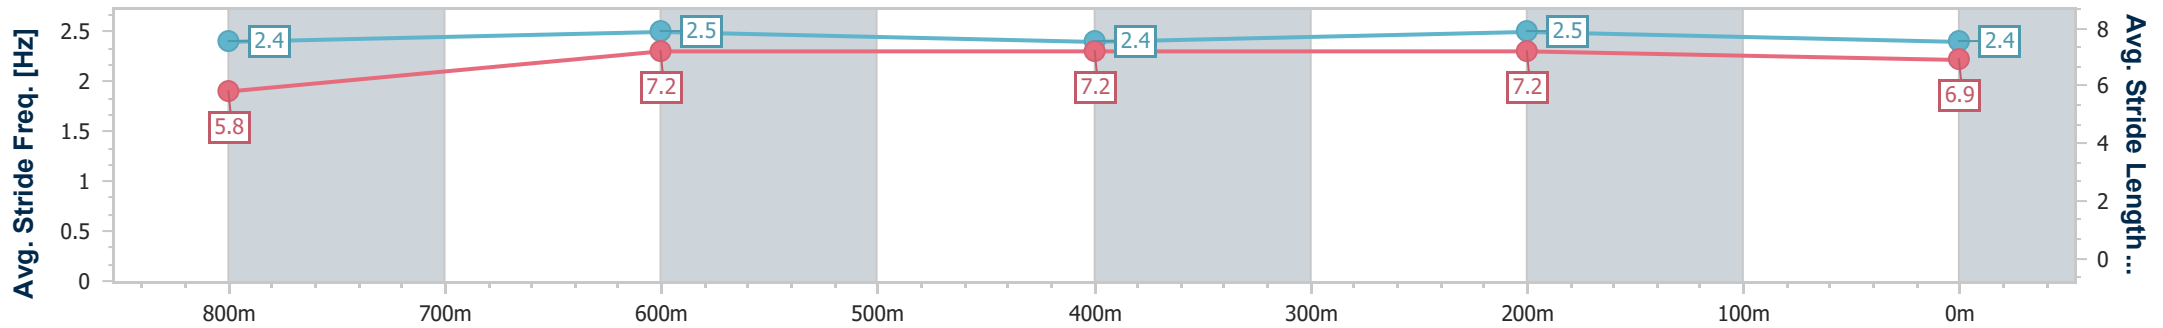

Horse/Jockey Name	Can't Getwhatiwant
Final Rank	7
Fastest Section Time (Section)	0:11.39 (800m)
Top Speed [km/h] (Section)	65.4 (800m)
Race State	Finished

Sunshine Coast QLD Professional
Race 3: JIM BEAM WHITE QTIS Three-Year-Old Maiden Handicap - 1000m

06 August 2023 - 13:44

Track Rating: Soft 5, Weather: Overcast, Rail Position: True

Section	Overall	800m	600m	400m	200m
Section Times	1:00.36 [7] (0:13.98)	0:46.38 [11] (0:11.39)	0:34.99 [10] (0:11.61)	0:23.38 [10] (0:11.40)	0:11.98 [9] (0:11.98)
Average Speed [km/h]	51.5	64.1	63.4	63.1	60.2
Top Speed [km/h]	65.0	65.4	65.4	63.8	62.8
Avg. Dist. to Rail [m]	9.0	4.8	3.6	8.9	11.1
Avg. Stride Freq. [Hz]	2.4	2.5	2.4	2.5	2.4
Avg. Stride Length [m]	5.8	7.2	7.2	7.2	6.9

- [ ] Ranking at each section and finish
- -.-.- No data available at this section
- NA No data available