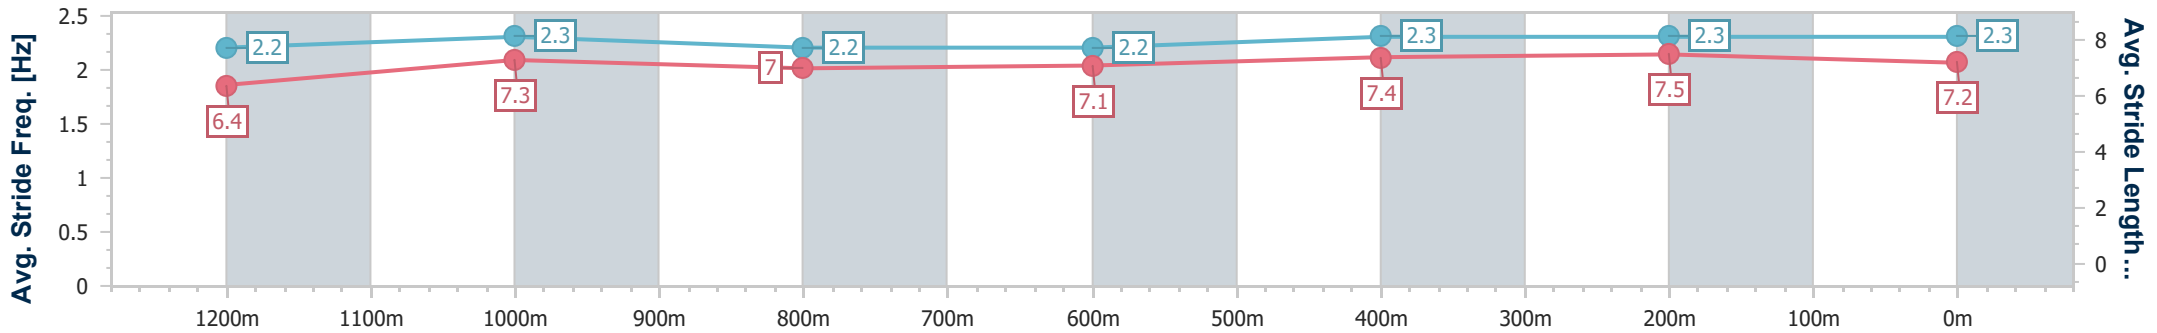

- [] Ranking at each section and finish
- .-.- No data available at this section
- NA No data available

Horse/Jockey Name	Canny Be Better
Final Rank	5
Fastest Section Time (Section)	0:11.56 (400m)
Top Speed [km/h] (Section)	65.0 (1200m)
Race State	Finished

Sunshine Coast QLD Professional
 Race 6: JIM BEAM BLACK BENCHMARK 65 Handicap - 1400m
 06 August 2023 - 15:44
 Track Rating: Soft 5, Weather: Overcast, Rail Position: True

Section	Overall	1200m	1000m	800m	600m	400m	200m
Section Times	1:26.84 [5] (0:13.82)	1:13.02 [1] (0:11.61)	1:01.41 [2] (0:12.78)	0:48.63 [2] (0:12.64)	0:35.99 [2] (0:12.01)	0:23.98 [3] (0:11.56)	0:12.42 [3] (0:12.42)
Average Speed [km/h]	52.1	62.1	56.8	57.8	60.8	62.2	58.0
Top Speed [km/h]	64.9	65.0	58.9	59.3	62.5	63.4	60.5
Avg. Dist. to Rail [m]	8.4	5.1	3.5	2.7	2.2	6.2	7.6
Avg. Stride Freq. [Hz]	2.2	2.3	2.2	2.2	2.3	2.3	2.3
Avg. Stride Length [m]	6.4	7.3	7.0	7.1	7.4	7.5	7.2