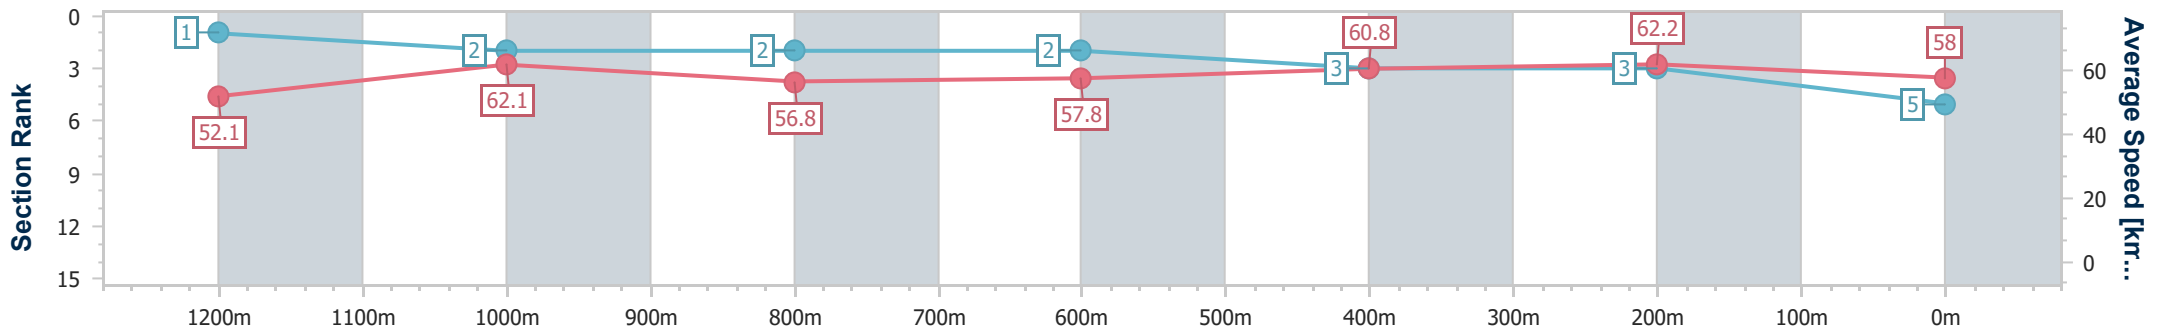

Horse/Jockey Name	Canny Be Better
Final Rank	5
Fastest Section Time (Section)	0:11.56 (400m)
Top Speed [km/h] (Section)	65.0 (1200m)
Race State	Finished

Sunshine Coast QLD Professional
Race 6: JIM BEAM BLACK BENCHMARK 65 Handicap - 1400m
06 August 2023 - 15:44
Track Rating: Soft 5, Weather: Overcast, Rail Position: True

Section	Overall	1200m	1000m	800m	600m	400m	200m
Section Times	1:26.84 [5] (0:13.82)	1:13.02 [1] (0:11.61)	1:01.41 [2] (0:12.78)	0:48.63 [2] (0:12.64)	0:35.99 [2] (0:12.01)	0:23.98 [3] (0:11.56)	0:12.42 [3] (0:12.42)
Average Speed [km/h]	52.1	62.1	56.8	57.8	60.8	62.2	58.0
Top Speed [km/h]	64.9	65.0	58.9	59.3	62.5	63.4	60.5
Avg. Dist. to Rail [m]	8.4	5.1	3.5	2.7	2.2	6.2	7.6
Avg. Stride Freq. [Hz]	2.2	2.3	2.2	2.2	2.3	2.3	2.3
Avg. Stride Length [m]	6.4	7.3	7.0	7.1	7.4	7.5	7.2

- [ ] Ranking at each section and finish
- -.-.- No data available at this section
- NA No data available