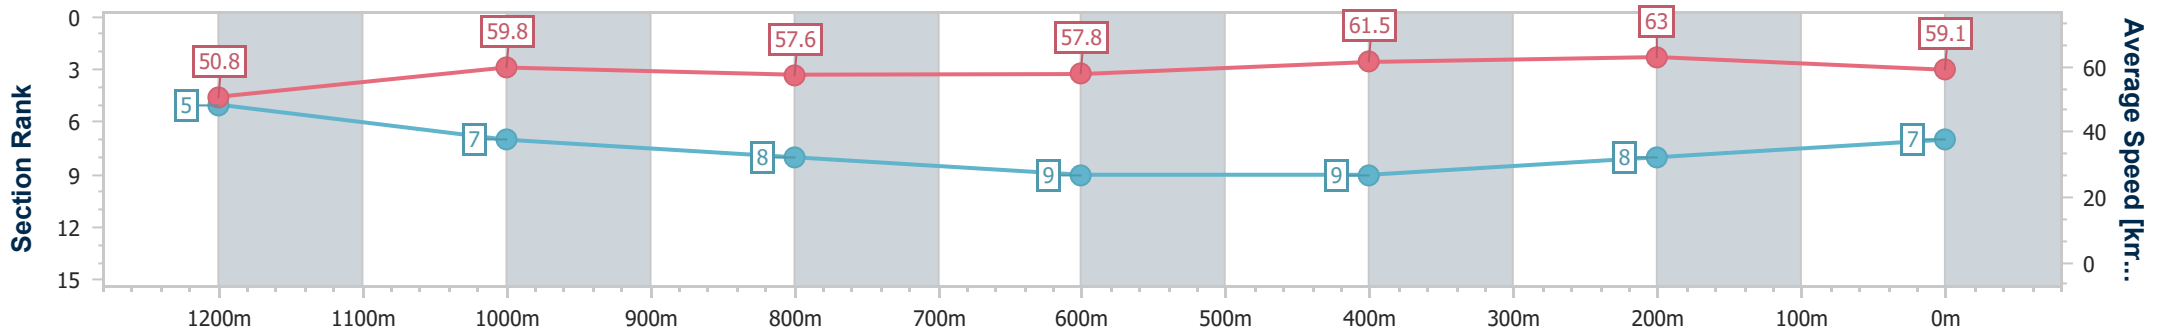

- [] Ranking at each section and finish
- .-.- No data available at this section
- NA No data available

Horse/Jockey Name	Hotstep
Final Rank	7
Fastest Section Time (Section)	0:11.44 (400m)
Top Speed [km/h] (Section)	63.7 (400m)
Race State	Finished

Sunshine Coast QLD Professional
 Race 6: JIM BEAM BLACK BENCHMARK 65 Handicap - 1400m
 06 August 2023 - 15:44
 Track Rating: Soft 5, Weather: Overcast, Rail Position: True

Section	Overall	1200m	1000m	800m	600m	400m	200m
Section Times	1:27.01 [7] (0:14.17)	1:12.84 [5] (0:12.04)	1:00.80 [7] (0:12.65)	0:48.15 [8] (0:12.65)	0:35.50 [9] (0:11.88)	0:23.62 [9] (0:11.44)	0:12.18 [8] (0:12.18)
Average Speed [km/h]	50.8	59.8	57.6	57.8	61.5	63.0	59.1
Top Speed [km/h]	61.9	61.1	59.1	60.5	63.2	63.7	62.1
Avg. Dist. to Rail [m]	7.9	6.1	5.3	2.7	2.5	6.8	8.7
Avg. Stride Freq. [Hz]	2.2	2.2	2.2	2.2	2.2	2.3	2.2
Avg. Stride Length [m]	6.3	7.4	7.4	7.4	7.6	7.7	7.4