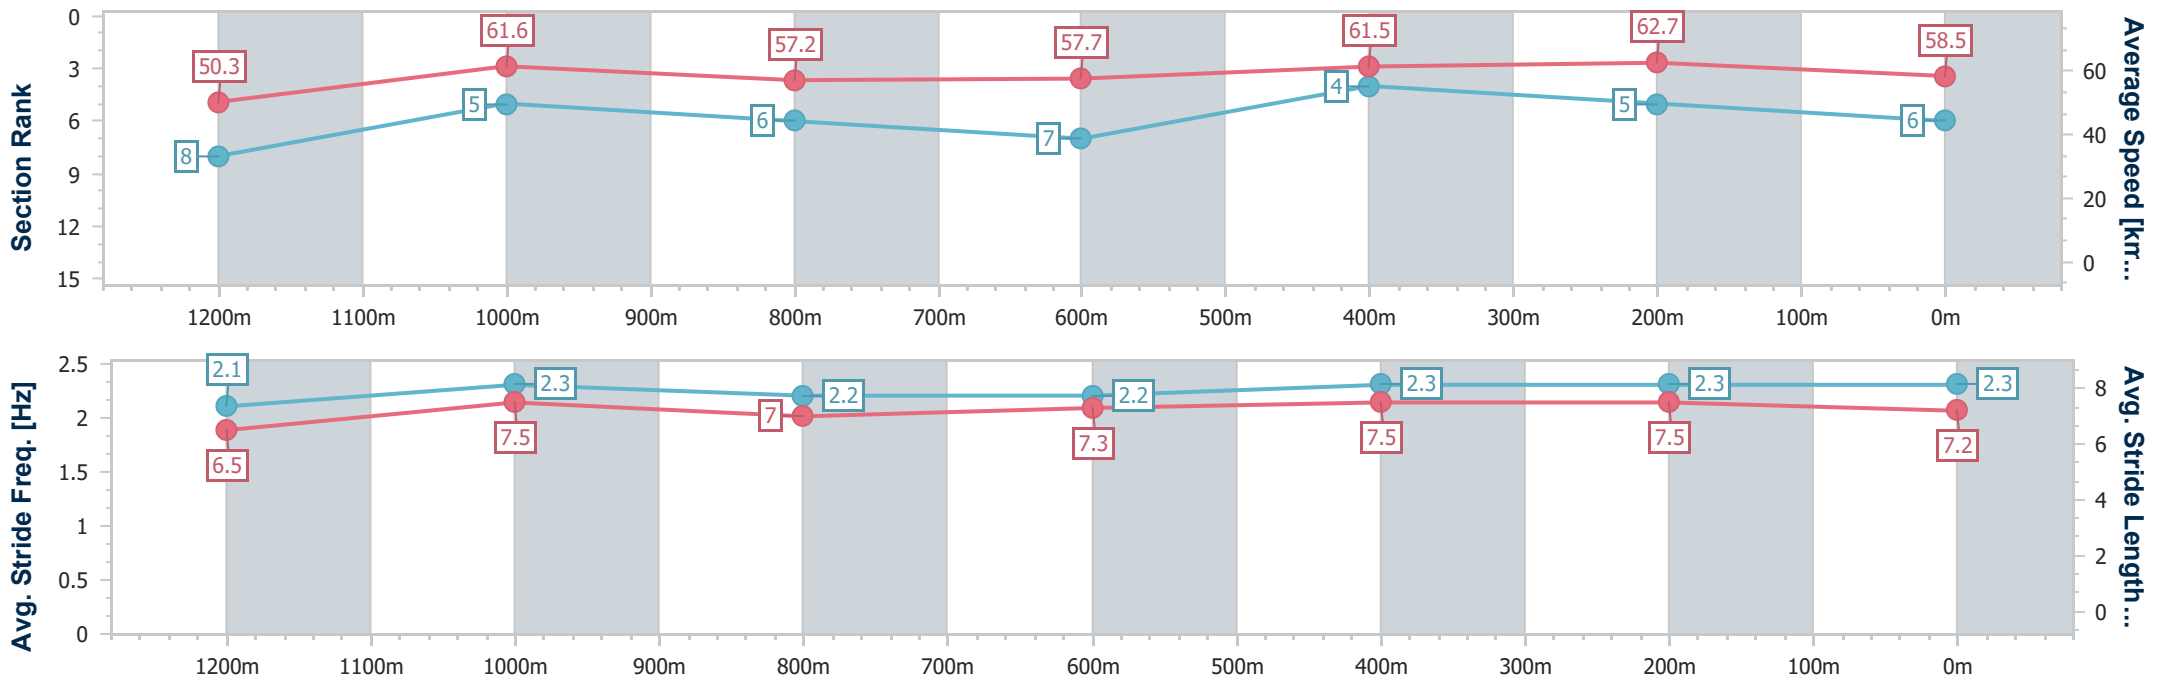

- [] Ranking at each section and finish
- .-.- No data available at this section
- NA No data available

Horse/Jockey Name	Hollywood Park
Final Rank	6
Fastest Section Time (Section)	0:11.50 (400m)
Top Speed [km/h] (Section)	65.2 (Overall)
Race State	Finished

Sunshine Coast QLD Professional
 Race 6: JIM BEAM BLACK BENCHMARK 65 Handicap - 1400m
 06 August 2023 - 15:44
 Track Rating: Soft 5, Weather: Overcast, Rail Position: True

Section	Overall	1200m	1000m	800m	600m	400m	200m
Section Times	1:26.85 [6] (0:14.35)	1:12.50 [8] (0:11.68)	1:00.82 [5] (0:12.65)	0:48.17 [6] (0:12.61)	0:35.56 [7] (0:11.76)	0:23.80 [4] (0:11.50)	0:12.30 [5] (0:12.30)
Average Speed [km/h]	50.3	61.6	57.2	57.7	61.5	62.7	58.5
Top Speed [km/h]	65.2	64.6	59.5	59.5	64.1	64.2	61.1
Avg. Dist. to Rail [m]	9.8	3.5	2.3	1.6	0.8	3.8	4.5
Avg. Stride Freq. [Hz]	2.1	2.3	2.2	2.2	2.3	2.3	2.3
Avg. Stride Length [m]	6.5	7.5	7.0	7.3	7.5	7.5	7.2