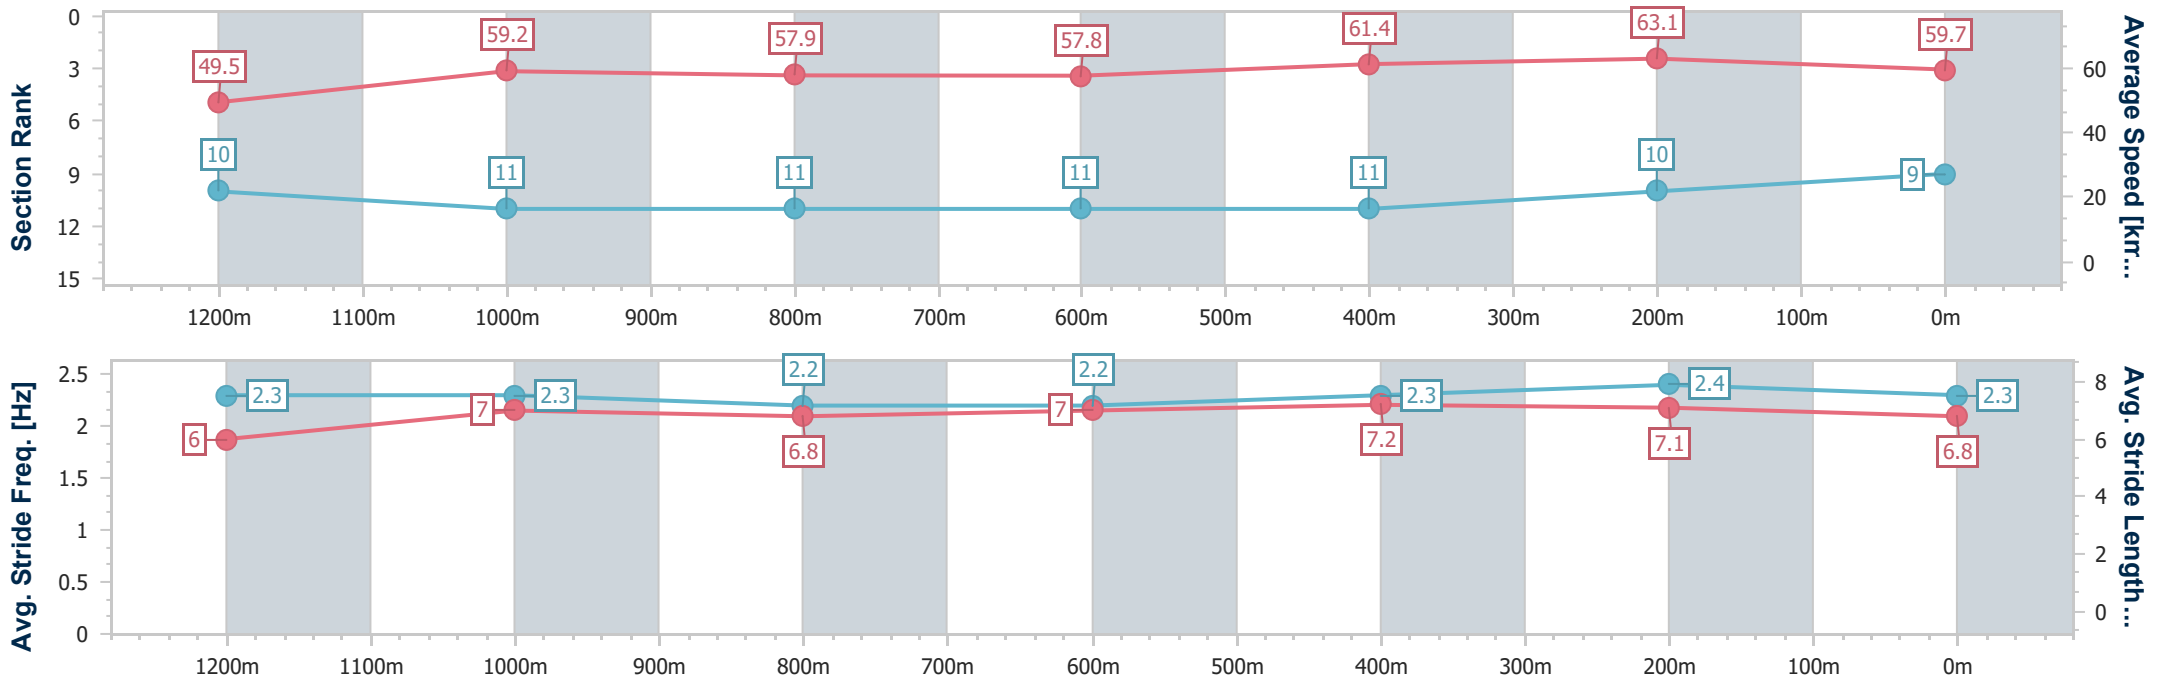

Sunshine Coast QLD Professional

Race 6: JIM BEAM BLACK BENCHMARK 65 Handicap - 1400m

06 August 2023 - 15:44

Track Rating: Soft 5, Weather: Overcast, Rail Position: True

Section	Overall	1200m	1000m	800m	600m	400m	200m
Section Times	1:27.09 [9] (0:14.55)	1:12.54 [10] (0:12.20)	1:00.34 [11] (0:12.48)	0:47.86 [11] (0:12.55)	0:35.31 [11] (0:11.83)	0:23.48 [11] (0:11.42)	0:12.06 [10] (0:12.06)
Average Speed [km/h]	49.5	59.2	57.9	57.8	61.4	63.1	59.7
Top Speed [km/h]	60.2	60.3	59.2	60.0	62.6	64.0	62.0
Avg. Dist. to Rail [m]	10.5	3.5	2.2	1.5	1.1	2.7	3.1
Avg. Stride Freq. [Hz]	2.3	2.3	2.2	2.2	2.3	2.4	2.3
Avg. Stride Length [m]	6.0	7.0	6.8	7.0	7.2	7.1	6.8

- [] Ranking at each section and finish
- .-.- No data available at this section
- NA No data available

Horse/Jockey Name	Lucky Bean
Final Rank	10
Fastest Section Time (Section)	0:11.60 (400m)
Top Speed [km/h] (Section)	63.5 (Overall)
Race State	Finished