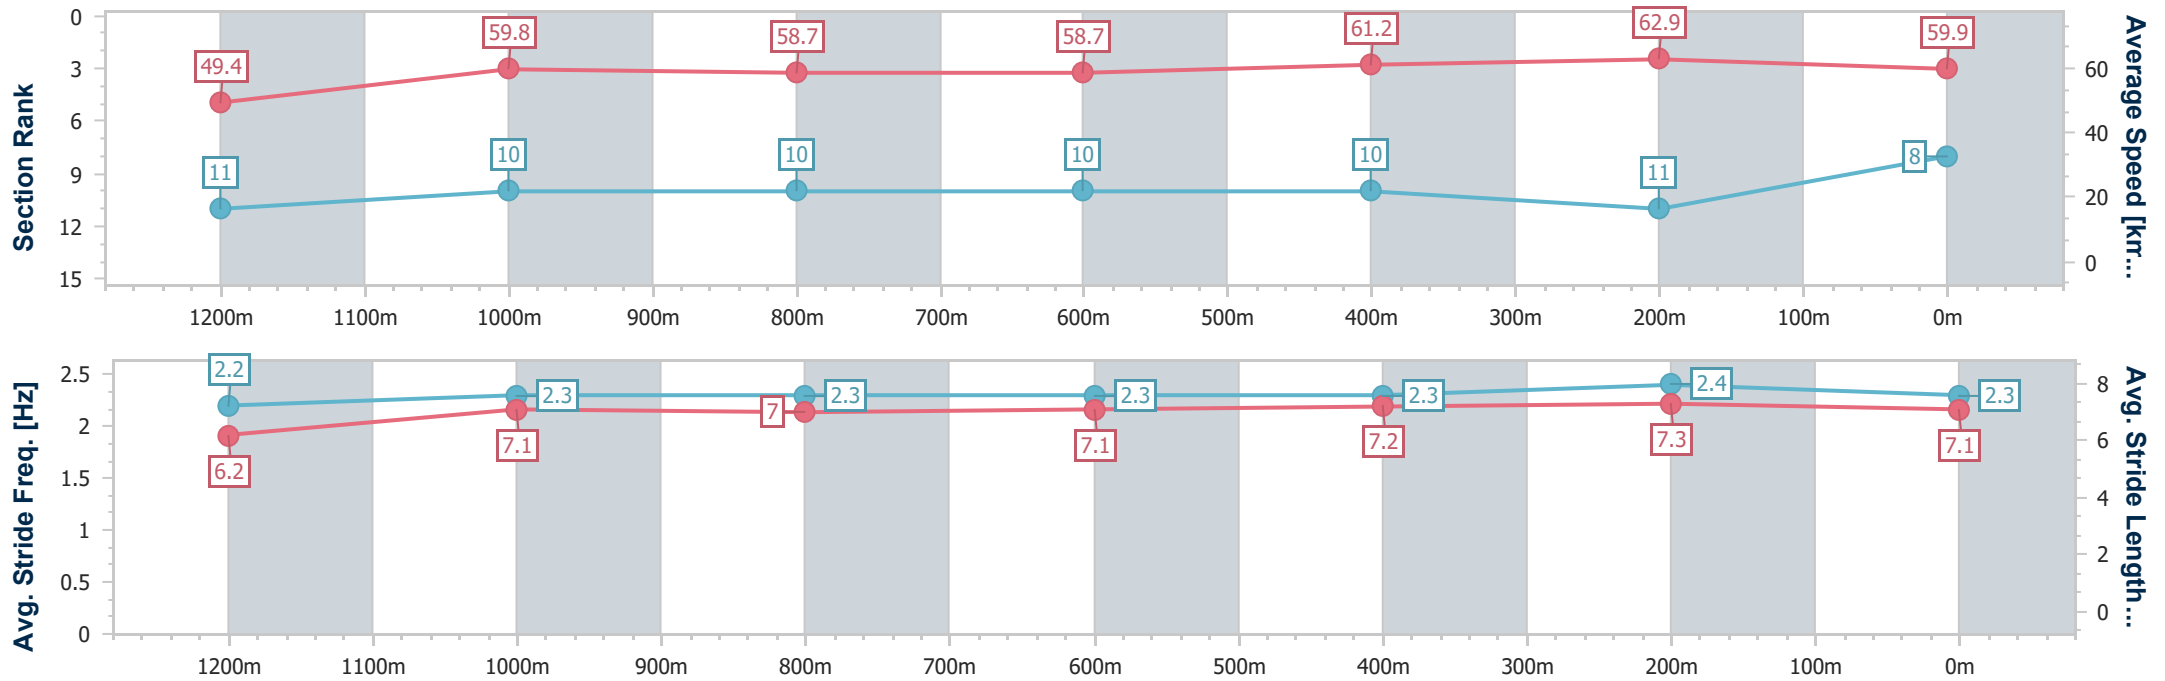

Sunshine Coast QLD Professional

Race 6: JIM BEAM BLACK BENCHMARK 65 Handicap - 1400m

06 August 2023 - 15:44

Track Rating: Soft 5, Weather: Overcast, Rail Position: True

Section	Overall	1200m	1000m	800m	600m	400m	200m
Section Times	1:27.07 [8] (0:14.59)	1:12.48 [11] (0:12.06)	1:00.42 [10] (0:12.38)	0:48.04 [10] (0:12.57)	0:35.47 [10] (0:12.00)	0:23.47 [10] (0:11.45)	0:12.02 [11] (0:12.02)
Average Speed [km/h]	49.4	59.8	58.7	58.7	61.2	62.9	59.9
Top Speed [km/h]	62.6	62.2	60.5	61.5	62.3	64.1	62.2
Avg. Dist. to Rail [m]	12.6	6.1	4.2	3.9	3.2	8.7	11.1
Avg. Stride Freq. [Hz]	2.2	2.3	2.3	2.3	2.3	2.4	2.3
Avg. Stride Length [m]	6.2	7.1	7.0	7.1	7.2	7.3	7.1

- [] Ranking at each section and finish
- .-.- No data available at this section
- NA No data available

Horse/Jockey Name	Elveena
Final Rank	9
Fastest Section Time (Section)	0:11.42 (400m)
Top Speed [km/h] (Section)	64.0 (400m)
Race State	Finished