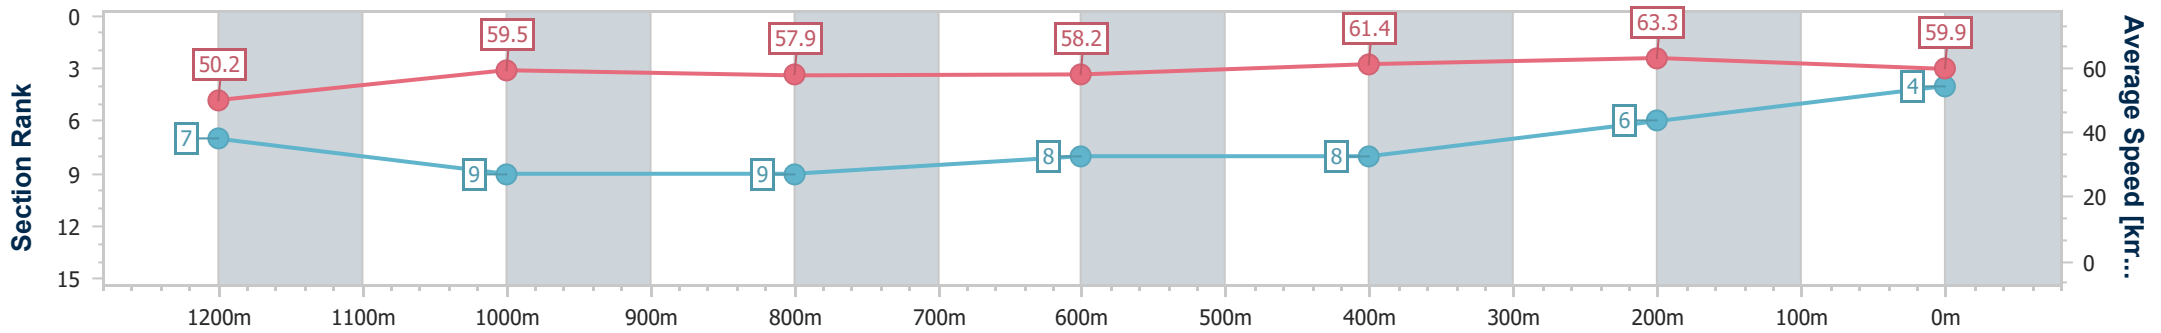

Sunshine Coast QLD Professional

Race 6: JIM BEAM BLACK BENCHMARK 65 Handicap - 1400m

06 August 2023 - 15:44

Track Rating: Soft 5, Weather: Overcast, Rail Position: True

Section	Overall	1200m	1000m	800m	600m	400m	200m
Section Times	1:26.63 [4] (0:14.34)	1:12.29 [7] (0:12.10)	1:00.19 [9] (0:12.53)	0:47.66 [9] (0:12.49)	0:35.17 [8] (0:11.77)	0:23.40 [8] (0:11.39)	0:12.01 [6] (0:12.01)
Average Speed [km/h]	50.2	59.5	57.9	58.2	61.4	63.3	59.9
Top Speed [km/h]	60.8	60.9	60.0	60.2	63.1	64.1	62.1
Avg. Dist. to Rail [m]	9.0	4.9	3.3	1.6	0.7	5.3	6.2
Avg. Stride Freq. [Hz]	2.2	2.2	2.2	2.2	2.2	2.3	2.2
Avg. Stride Length [m]	6.4	7.5	7.3	7.4	7.6	7.6	7.5