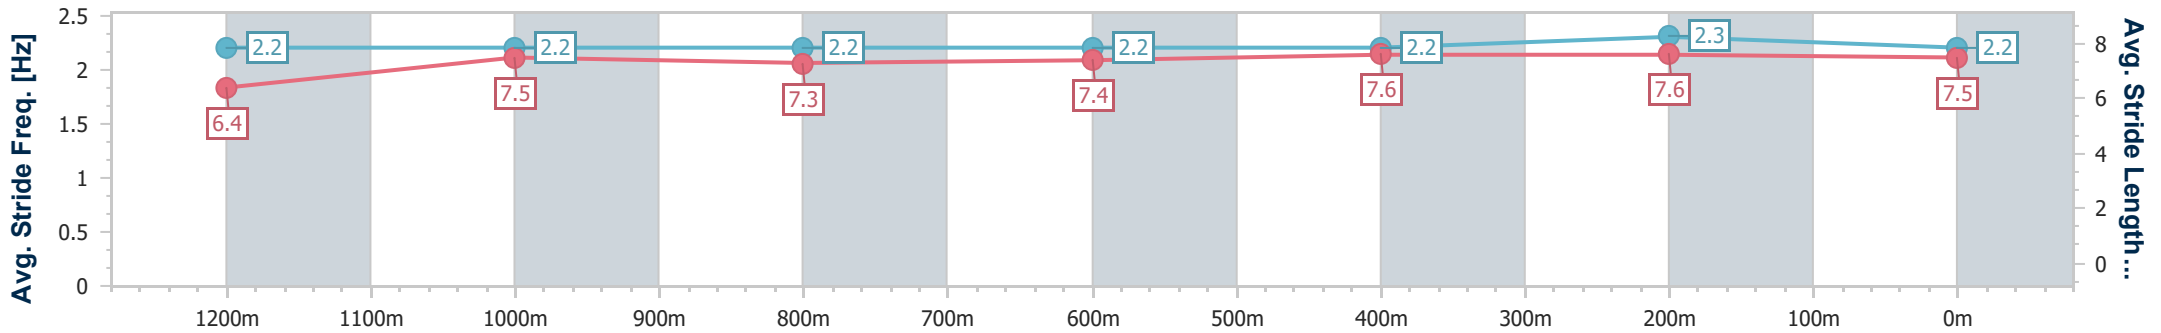

Sunshine Coast QLD Professional

Race 6: JIM BEAM BLACK BENCHMARK 65 Handicap - 1400m

06 August 2023 - 15:44

Track Rating: Soft 5, Weather: Overcast, Rail Position: True

Section	Overall	1200m	1000m	800m	600m	400m	200m
Section Times	1:26.63 [4] (0:14.34)	1:12.29 [7] (0:12.10)	1:00.19 [9] (0:12.53)	0:47.66 [9] (0:12.49)	0:35.17 [8] (0:11.77)	0:23.40 [8] (0:11.39)	0:12.01 [6] (0:12.01)
Average Speed [km/h]	50.2	59.5	57.9	58.2	61.4	63.3	59.9
Top Speed [km/h]	60.8	60.9	60.0	60.2	63.1	64.1	62.1
Avg. Dist. to Rail [m]	9.0	4.9	3.3	1.6	0.7	5.3	6.2
Avg. Stride Freq. [Hz]	2.2	2.2	2.2	2.2	2.2	2.3	2.2
Avg. Stride Length [m]	6.4	7.5	7.3	7.4	7.6	7.6	7.5