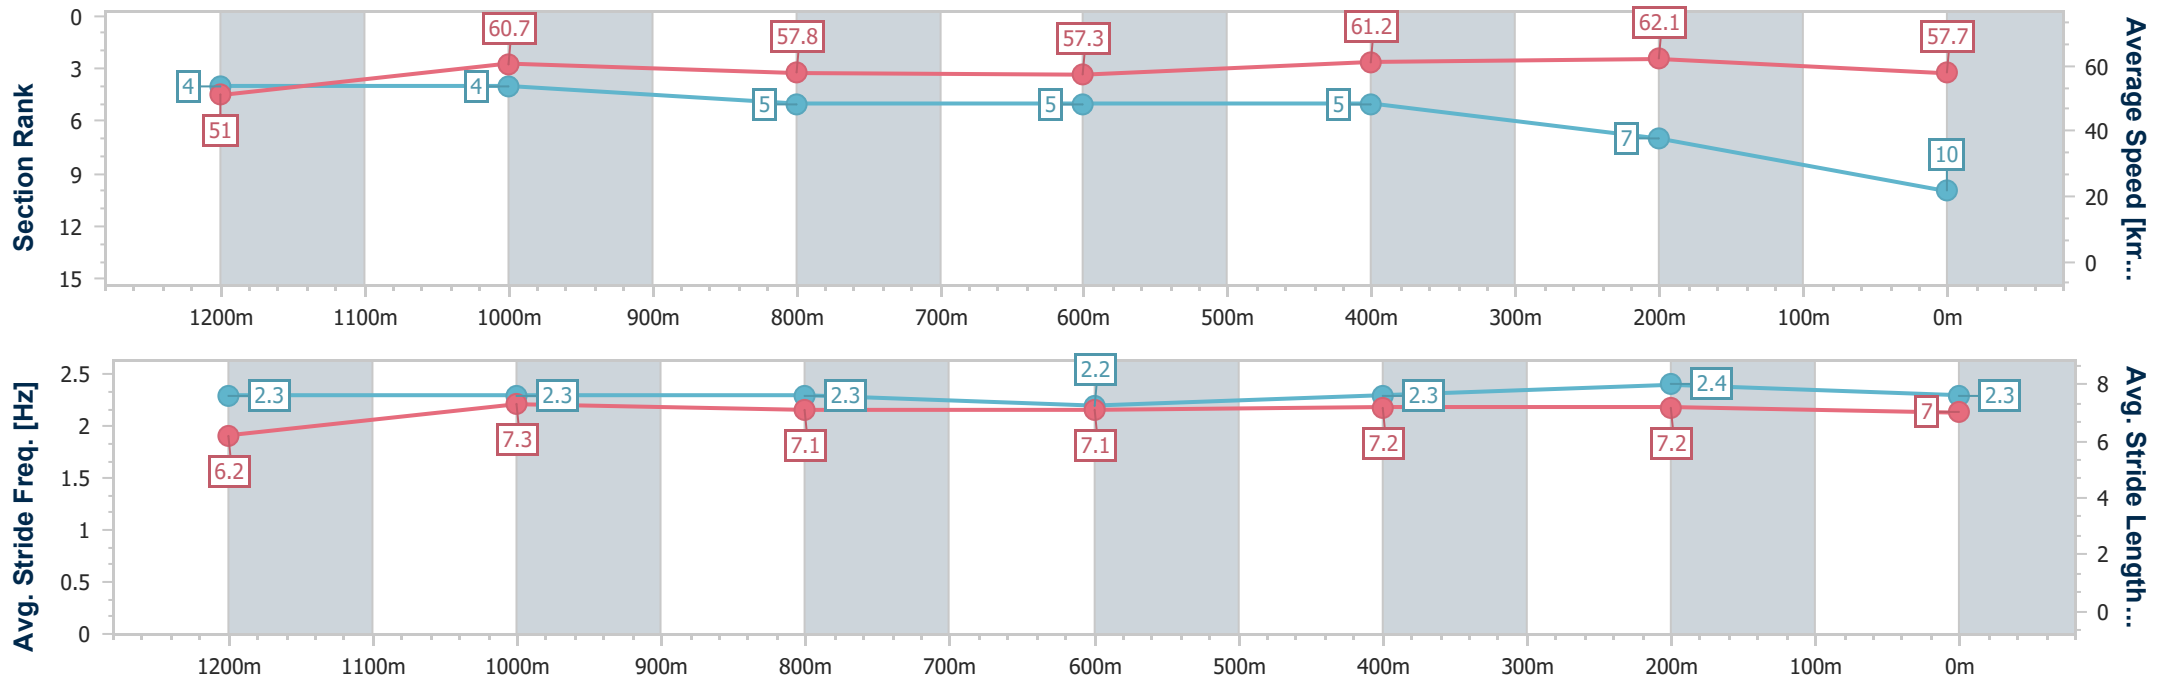

- [] Ranking at each section and finish
- .-.- No data available at this section
- NA No data available

Horse/Jockey Name	Lucky Bean
Final Rank	10
Fastest Section Time (Section)	0:11.60 (400m)
Top Speed [km/h] (Section)	63.5 (Overall)
Race State	Finished

Sunshine Coast QLD Professional

Race 6: JIM BEAM BLACK BENCHMARK 65 Handicap - 1400m

06 August 2023 - 15:44

Track Rating: Soft 5, Weather: Overcast, Rail Position: True

Section	Overall	1200m	1000m	800m	600m	400m	200m
Section Times	1:27.25 [10] (0:14.16)	1:13.09 [4] (0:11.84)	1:01.25 [4] (0:12.55)	0:48.70 [5] (0:12.69)	0:36.01 [5] (0:11.92)	0:24.09 [5] (0:11.60)	0:12.49 [7] (0:12.49)
Average Speed [km/h]	51.0	60.7	57.8	57.3	61.2	62.1	57.7
Top Speed [km/h]	63.5	62.4	60.1	59.9	63.2	62.8	60.7
Avg. Dist. to Rail [m]	5.8	3.8	2.8	1.9	2.1	6.9	8.3
Avg. Stride Freq. [Hz]	2.3	2.3	2.3	2.2	2.3	2.4	2.3
Avg. Stride Length [m]	6.2	7.3	7.1	7.1	7.2	7.2	7.0