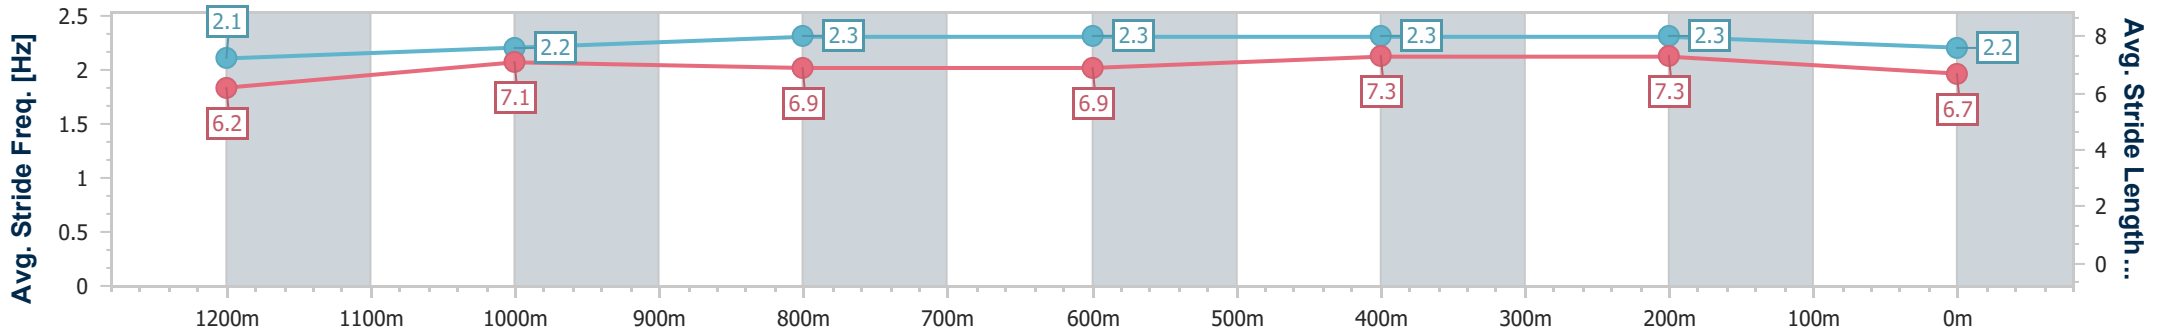

Sunshine Coast QLD Professional

Race 6: JIM BEAM BLACK BENCHMARK 65 Handicap - 1400m

06 August 2023 - 15:44

Track Rating: Soft 5, Weather: Overcast, Rail Position: True

Section	Overall	1200m	1000m	800m	600m	400m	200m
Section Times	1:29.30 [12] (0:14.80)	1:14.50 [12] (0:12.17)	1:02.33 [12] (0:12.35)	0:49.98 [12] (0:12.49)	0:37.49 [12] (0:11.91)	0:25.58 [12] (0:11.89)	0:13.69 [12] (0:13.69)
Average Speed [km/h]	48.7	59.2	58.7	58.6	61.1	60.6	52.6
Top Speed [km/h]	61.0	61.2	59.6	60.3	62.1	61.9	58.8
Avg. Dist. to Rail [m]	14.8	4.5	3.3	2.7	1.9	5.4	6.3
Avg. Stride Freq. [Hz]	2.1	2.2	2.3	2.3	2.3	2.3	2.2
Avg. Stride Length [m]	6.2	7.1	6.9	6.9	7.3	7.3	6.7

- [] Ranking at each section and finish
- .-.- No data available at this section
- NA No data available