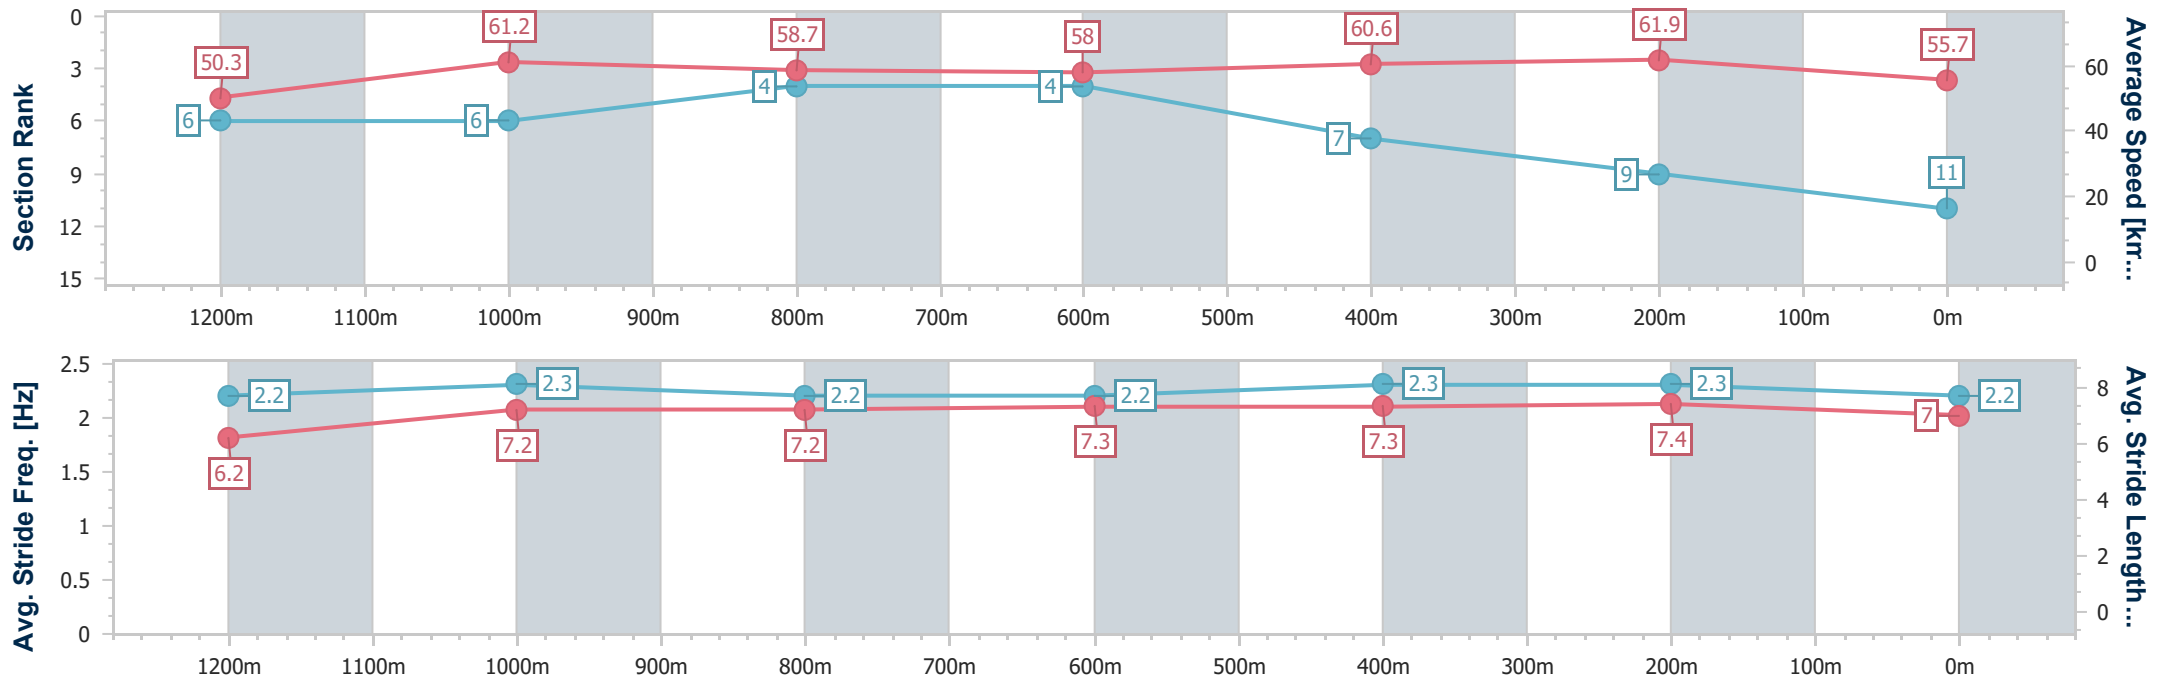

Sunshine Coast QLD Professional

Race 6: JIM BEAM BLACK BENCHMARK 65 Handicap - 1400m

06 August 2023 - 15:44

Track Rating: Soft 5, Weather: Overcast, Rail Position: True

Section	Overall	1200m	1000m	800m	600m	400m	200m
Section Times	1:27.25 [10] (0:14.16)	1:13.09 [4] (0:11.84)	1:01.25 [4] (0:12.55)	0:48.70 [5] (0:12.69)	0:36.01 [5] (0:11.92)	0:24.09 [5] (0:11.60)	0:12.49 [7] (0:12.49)
Average Speed [km/h]	51.0	60.7	57.8	57.3	61.2	62.1	57.7
Top Speed [km/h]	63.5	62.4	60.1	59.9	63.2	62.8	60.7
Avg. Dist. to Rail [m]	5.8	3.8	2.8	1.9	2.1	6.9	8.3
Avg. Stride Freq. [Hz]	2.3	2.3	2.3	2.2	2.3	2.4	2.3
Avg. Stride Length [m]	6.2	7.3	7.1	7.1	7.2	7.2	7.0

- [] Ranking at each section and finish
- .-.- No data available at this section
- NA No data available

Horse/Jockey Name	Hattusa
Final Rank	11
Fastest Section Time (Section)	0:11.62 (400m)
Top Speed [km/h] (Section)	63.1 (400m)
Race State	Finished

Sunshine Coast QLD Professional
 Race 6: JIM BEAM BLACK BENCHMARK 65 Handicap - 1400m
 06 August 2023 - 15:44
 Track Rating: Soft 5, Weather: Overcast, Rail Position: True

Section	Overall	1200m	1000m	800m	600m	400m	200m
Section Times	1:27.78 [11] (0:14.28)	1:13.50 [6] (0:11.79)	1:01.71 [6] (0:12.38)	0:49.33 [4] (0:12.70)	0:36.63 [4] (0:12.07)	0:24.56 [7] (0:11.62)	0:12.94 [9] (0:12.94)
Average Speed [km/h]	50.3	61.2	58.7	58.0	60.6	61.9	55.7
Top Speed [km/h]	62.6	62.3	60.7	59.3	62.0	63.1	58.9
Avg. Dist. to Rail [m]	12.8	6.2	4.4	3.5	2.6	8.0	10.3
Avg. Stride Freq. [Hz]	2.2	2.3	2.2	2.2	2.3	2.3	2.2
Avg. Stride Length [m]	6.2	7.2	7.2	7.3	7.3	7.4	7.0