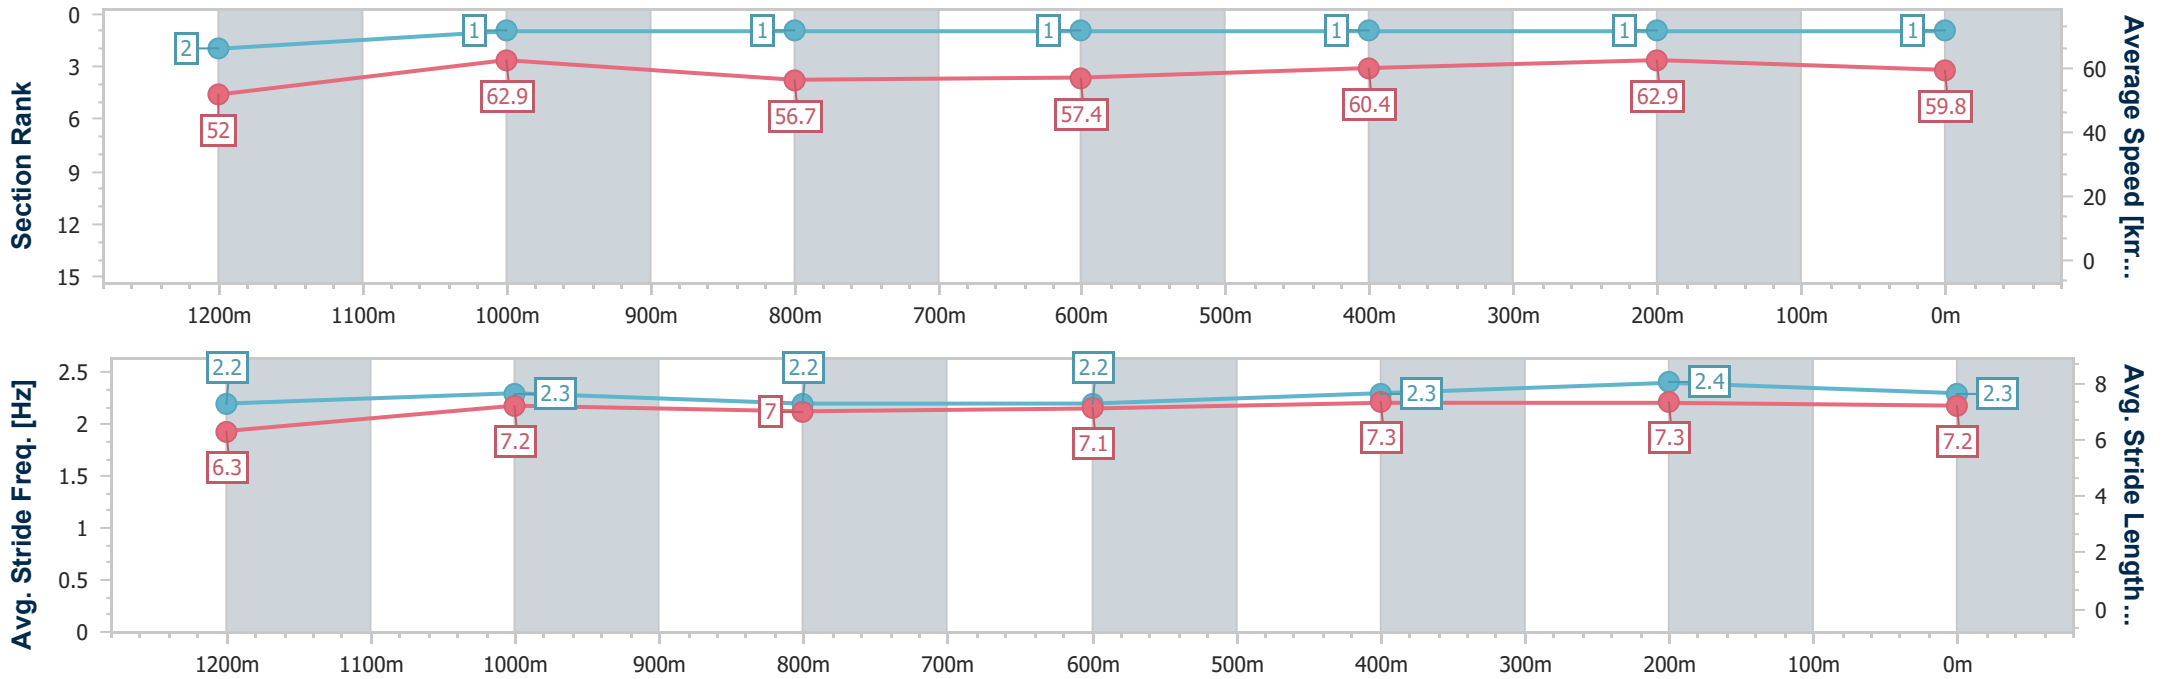

Horse/Jockey Name	Winston Smurfhill
Final Rank	1
Fastest Section Time (Section)	0:11.44 (400m)
Top Speed [km/h] (Section)	65.0 (1200m)
Race State	Finished

Sunshine Coast QLD Professional
Race 6: JIM BEAM BLACK BENCHMARK 65 Handicap - 1400m
06 August 2023 - 15:44
Track Rating: Soft 5, Weather: Overcast, Rail Position: True

Section	Overall	1200m	1000m	800m	600m	400m	200m
Section Times	1:26.22 [1] (0:13.83)	1:12.39 [2] (0:11.46)	1:00.93 [1] (0:12.75)	0:48.18 [1] (0:12.68)	0:35.50 [1] (0:12.01)	0:23.49 [1] (0:11.44)	0:12.05 [1] (0:12.05)
Average Speed [km/h]	52.0	62.9	56.7	57.4	60.4	62.9	59.8
Top Speed [km/h]	65.0	65.0	59.7	58.8	61.9	63.6	62.2
Avg. Dist. to Rail [m]	10.8	6.5	3.1	1.7	1.2	4.7	5.7
Avg. Stride Freq. [Hz]	2.2	2.3	2.2	2.2	2.3	2.4	2.3
Avg. Stride Length [m]	6.3	7.2	7.0	7.1	7.3	7.3	7.2

- [ ] Ranking at each section and finish
- -.-.- No data available at this section
- NA No data available