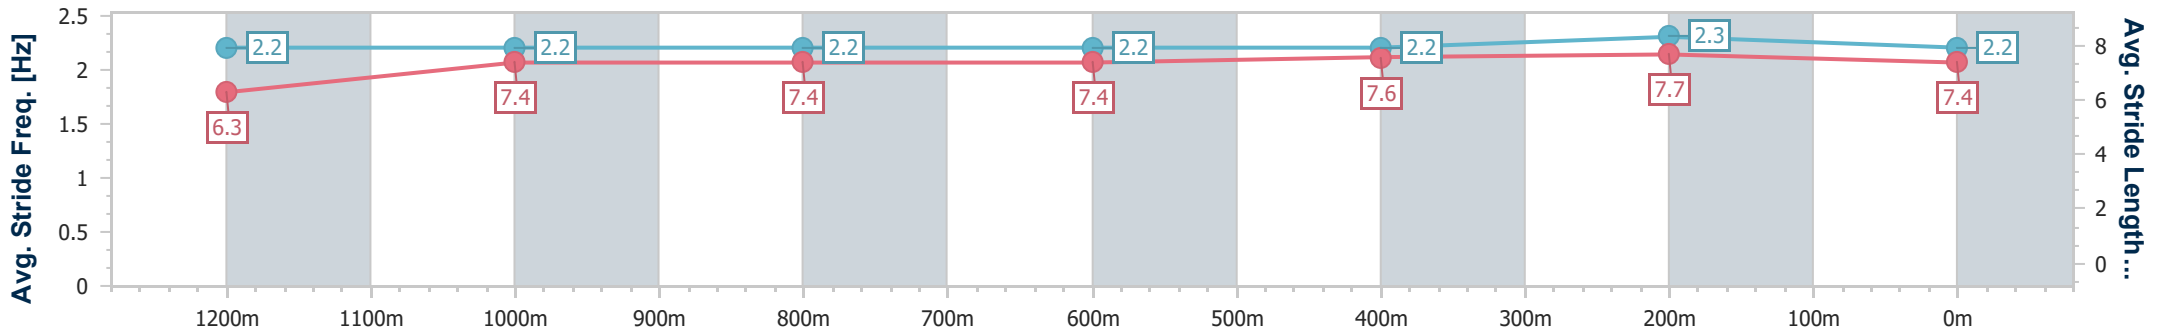

- [] Ranking at each section and finish
- .-.- No data available at this section
- NA No data available

Horse/Jockey Name	Hotstep
Final Rank	7
Fastest Section Time (Section)	0:11.44 (400m)
Top Speed [km/h] (Section)	63.7 (400m)
Race State	Finished

Sunshine Coast QLD Professional
 Race 6: JIM BEAM BLACK BENCHMARK 65 Handicap - 1400m
 06 August 2023 - 15:44
 Track Rating: Soft 5, Weather: Overcast, Rail Position: True

Section	Overall	1200m	1000m	800m	600m	400m	200m
Section Times	1:27.01 [7] (0:14.17)	1:12.84 [5] (0:12.04)	1:00.80 [7] (0:12.65)	0:48.15 [8] (0:12.65)	0:35.50 [9] (0:11.88)	0:23.62 [9] (0:11.44)	0:12.18 [8] (0:12.18)
Average Speed [km/h]	50.8	59.8	57.6	57.8	61.5	63.0	59.1
Top Speed [km/h]	61.9	61.1	59.1	60.5	63.2	63.7	62.1
Avg. Dist. to Rail [m]	7.9	6.1	5.3	2.7	2.5	6.8	8.7
Avg. Stride Freq. [Hz]	2.2	2.2	2.2	2.2	2.2	2.3	2.2
Avg. Stride Length [m]	6.3	7.4	7.4	7.4	7.6	7.7	7.4