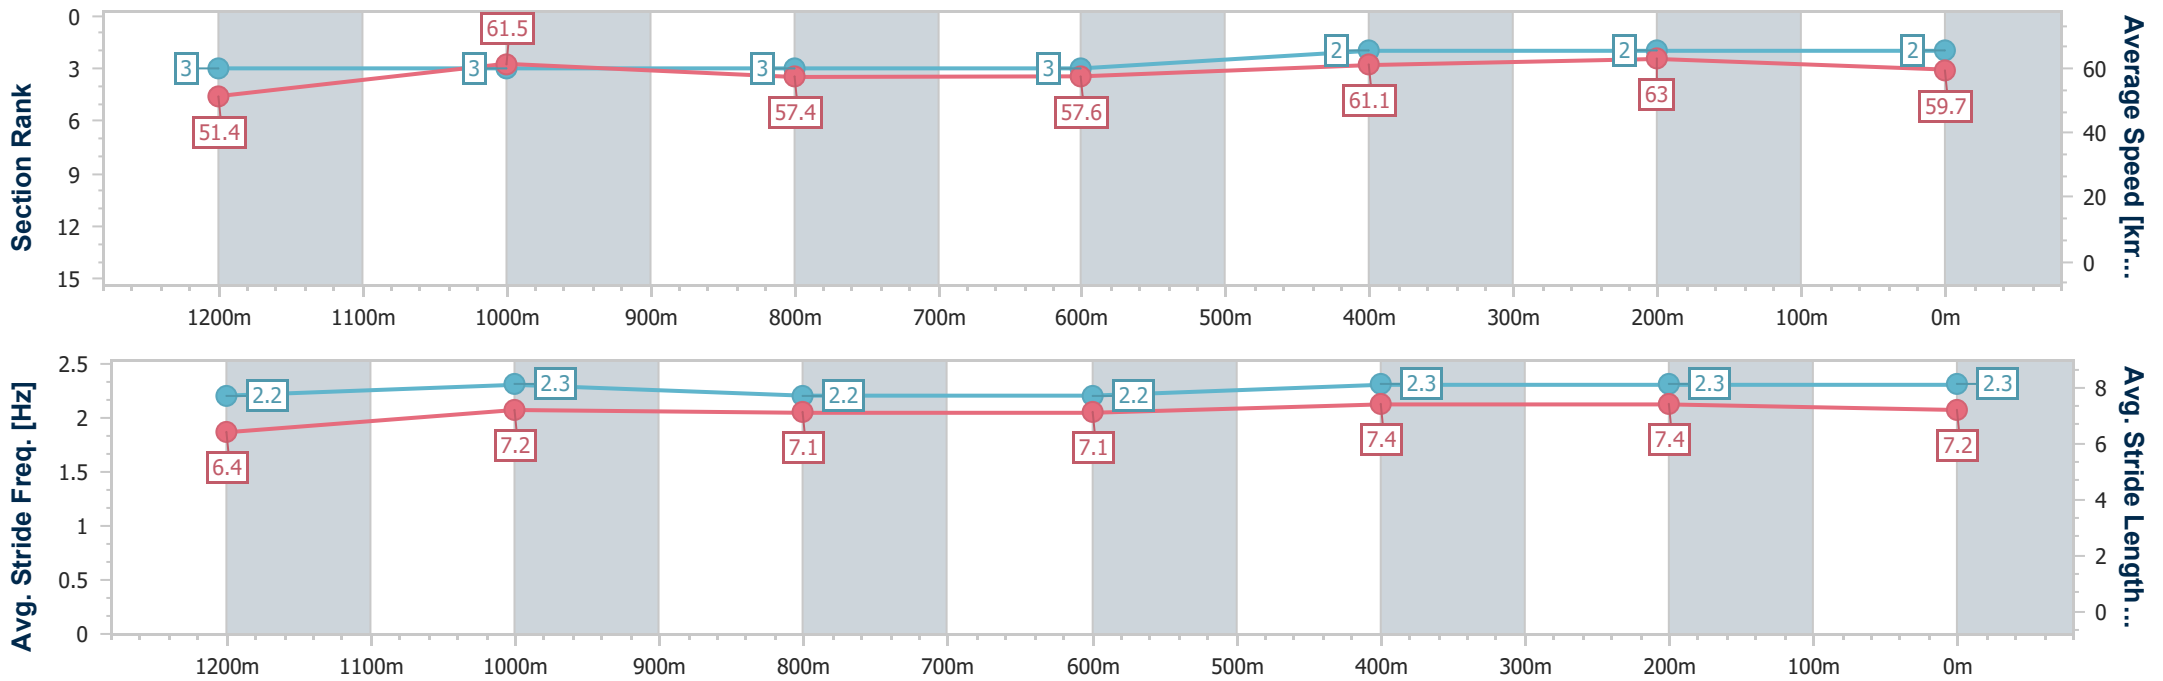

Horse/Jockey Name	Better Lad
Final Rank	2
Fastest Section Time (Section)	0:11.45 (400m)
Top Speed [km/h] (Section)	64.0 (600m)
Race State	Finished

Sunshine Coast QLD Professional
Race 6: JIM BEAM BLACK BENCHMARK 65 Handicap - 1400m
06 August 2023 - 15:44
Track Rating: Soft 5, Weather: Overcast, Rail Position: True

Section	Overall	1200m	1000m	800m	600m	400m	200m
Section Times	1:26.26 [2] (0:14.00)	1:12.26 [3] (0:11.71)	1:00.55 [3] (0:12.62)	0:47.93 [3] (0:12.63)	0:35.30 [3] (0:11.81)	0:23.49 [2] (0:11.45)	0:12.04 [2] (0:12.04)
Average Speed [km/h]	51.4	61.5	57.4	57.6	61.1	63.0	59.7
Top Speed [km/h]	63.3	63.1	59.4	59.4	64.0	63.9	62.2
Avg. Dist. to Rail [m]	5.1	3.3	2.5	1.5	0.6	3.2	4.6
Avg. Stride Freq. [Hz]	2.2	2.3	2.2	2.2	2.3	2.3	2.3
Avg. Stride Length [m]	6.4	7.2	7.1	7.1	7.4	7.4	7.2

- [ ] Ranking at each section and finish
- -.-.- No data available at this section
- NA No data available