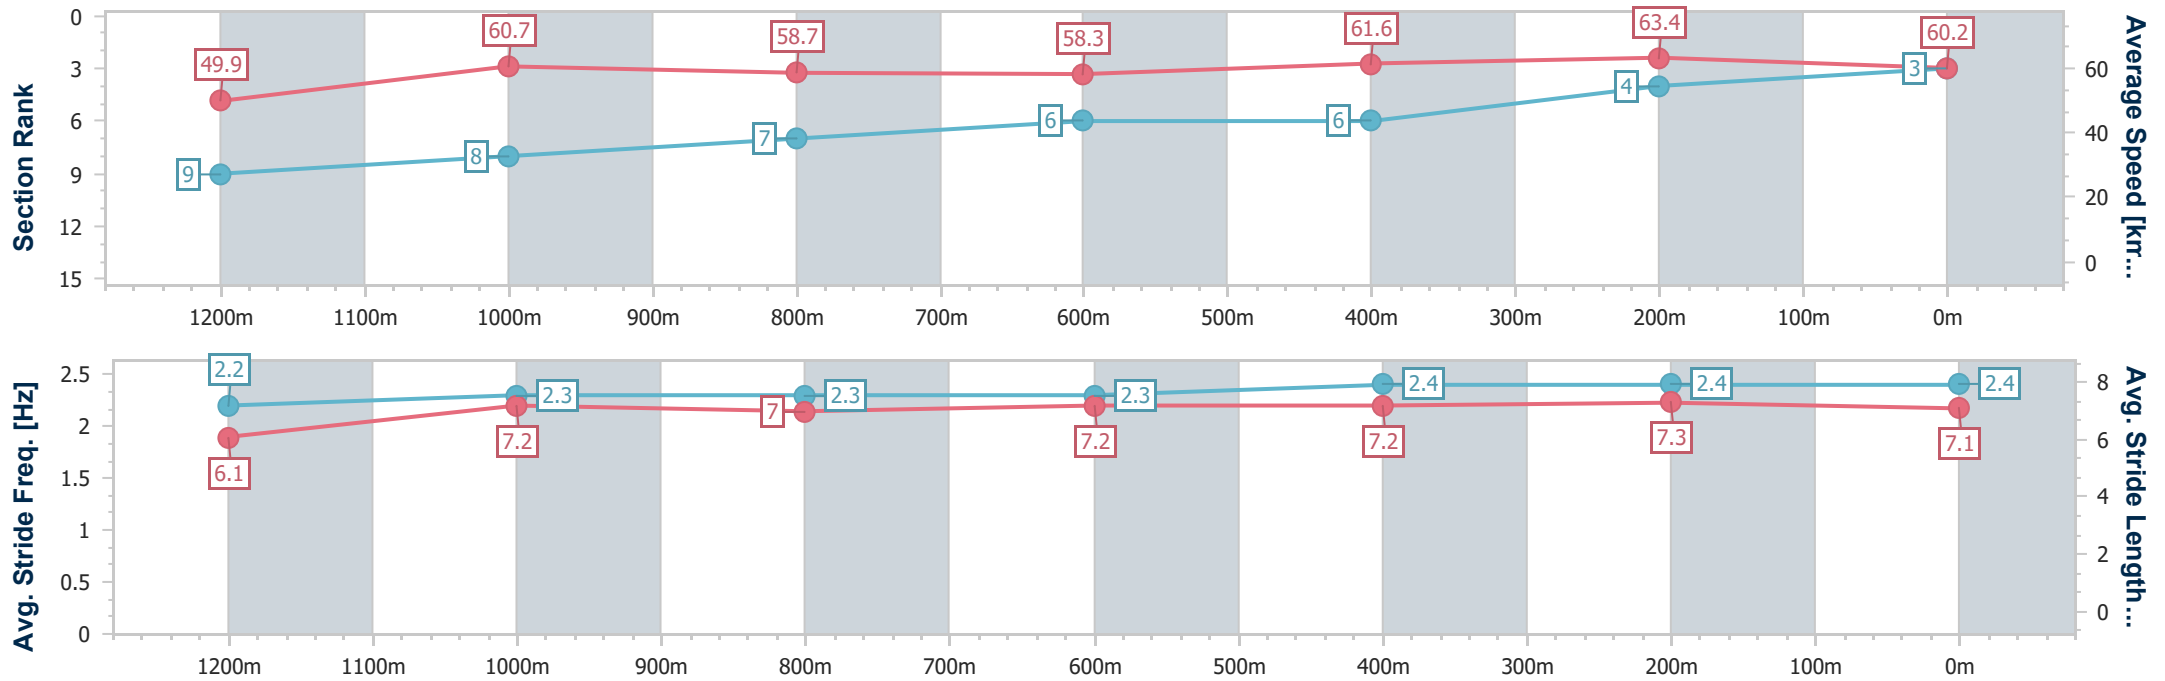

Horse/Jockey Name	Half Crown
Final Rank	3
Fastest Section Time (Section)	0:11.37 (400m)
Top Speed [km/h] (Section)	64.1 (400m)
Race State	Finished

Sunshine Coast QLD Professional
Race 6: JIM BEAM BLACK BENCHMARK 65 Handicap - 1400m
06 August 2023 - 15:44
Track Rating: Soft 5, Weather: Overcast, Rail Position: True

Section	Overall	1200m	1000m	800m	600m	400m	200m
Section Times	1:26.49 [3] (0:14.43)	1:12.06 [9] (0:11.88)	1:00.18 [8] (0:12.39)	0:47.79 [7] (0:12.58)	0:35.21 [6] (0:11.90)	0:23.31 [6] (0:11.37)	0:11.94 [4] (0:11.94)
Average Speed [km/h]	49.9	60.7	58.7	58.3	61.6	63.4	60.2
Top Speed [km/h]	61.7	61.6	60.3	61.2	63.7	64.1	63.1
Avg. Dist. to Rail [m]	14.4	6.6	4.5	3.2	3.0	8.7	9.7
Avg. Stride Freq. [Hz]	2.2	2.3	2.3	2.3	2.4	2.4	2.4
Avg. Stride Length [m]	6.1	7.2	7.0	7.2	7.2	7.3	7.1

- [ ] Ranking at each section and finish
- -.-.- No data available at this section
- NA No data available