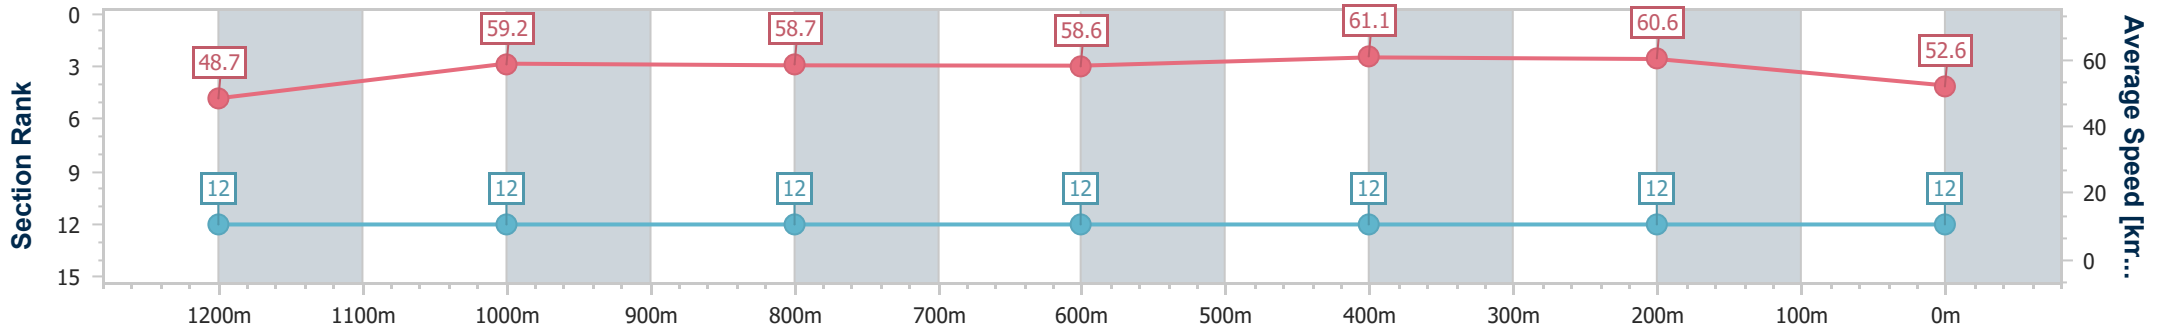

Sunshine Coast QLD Professional

Race 6: JIM BEAM BLACK BENCHMARK 65 Handicap - 1400m

06 August 2023 - 15:44

Track Rating: Soft 5, Weather: Overcast, Rail Position: True

Section	Overall	1200m	1000m	800m	600m	400m	200m
Section Times	1:29.30 [12] (0:14.80)	1:14.50 [12] (0:12.17)	1:02.33 [12] (0:12.35)	0:49.98 [12] (0:12.49)	0:37.49 [12] (0:11.91)	0:25.58 [12] (0:11.89)	0:13.69 [12] (0:13.69)
Average Speed [km/h]	48.7	59.2	58.7	58.6	61.1	60.6	52.6
Top Speed [km/h]	61.0	61.2	59.6	60.3	62.1	61.9	58.8
Avg. Dist. to Rail [m]	14.8	4.5	3.3	2.7	1.9	5.4	6.3
Avg. Stride Freq. [Hz]	2.1	2.2	2.3	2.3	2.3	2.3	2.2
Avg. Stride Length [m]	6.2	7.1	6.9	6.9	7.3	7.3	6.7

- [] Ranking at each section and finish
- .-.- No data available at this section
- NA No data available