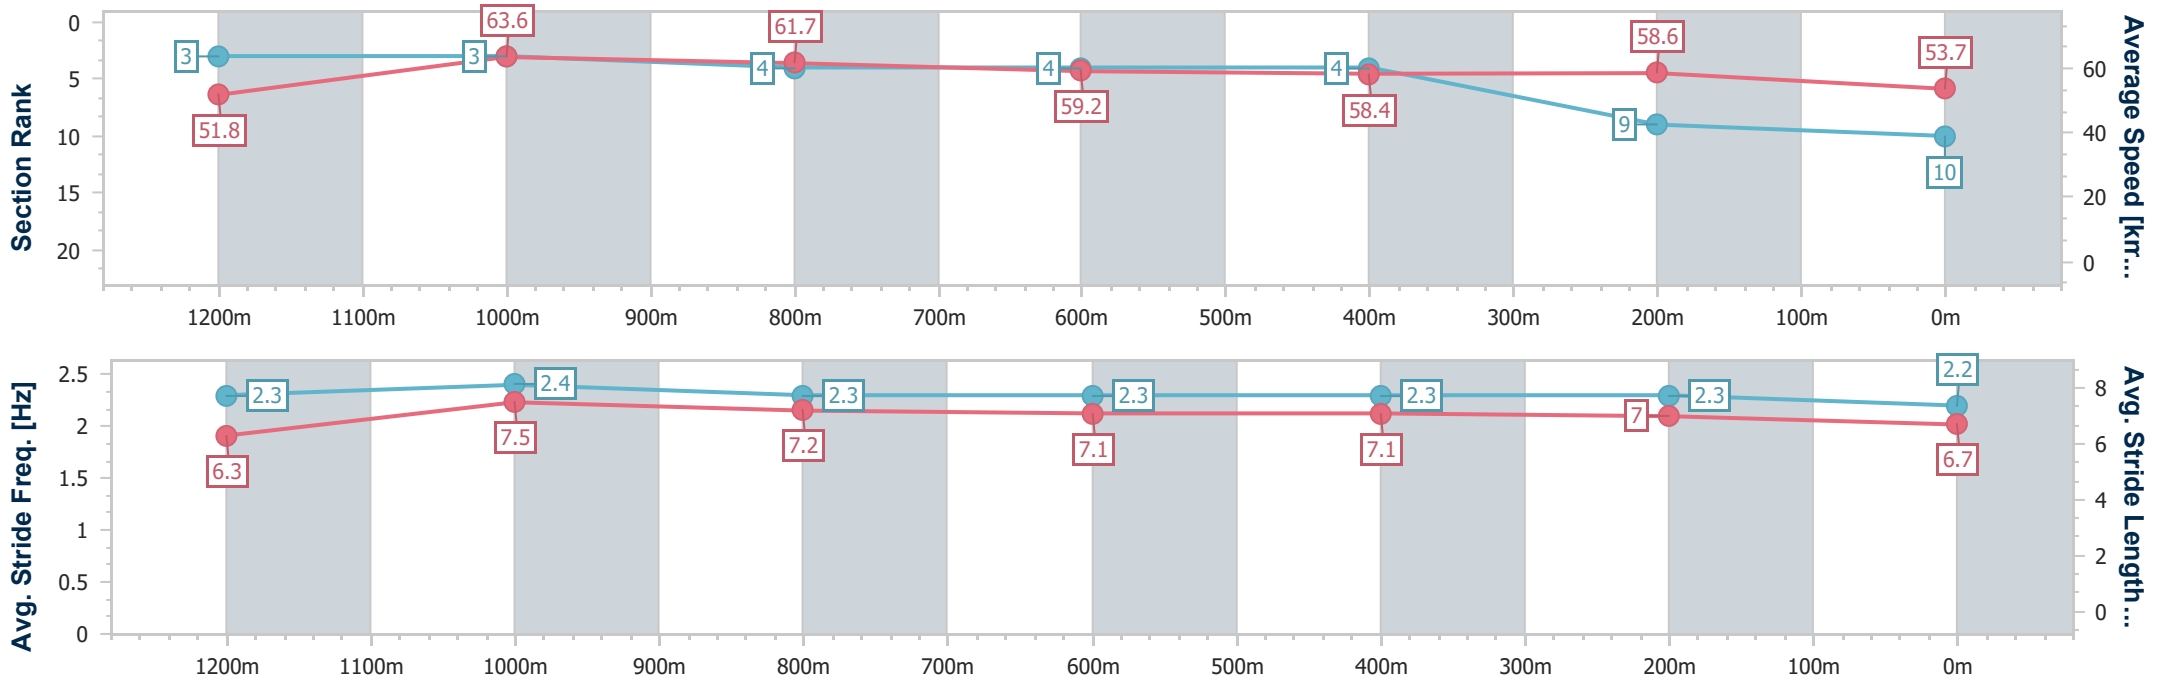

- [] Ranking at each section and finish
- .-.- No data available at this section
- NA No data available

Horse/Jockey Name	Desert Flame
Final Rank	10
Fastest Section Time (Section)	0:11.33 (1200m)
Top Speed [km/h] (Section)	64.2 (1200m)
Race State	Finished

Sunshine Coast QLD Professional
 Race 7: ROKU GIN RATINGS BAND 0 - 58 Handicap - 1400m
 06 August 2023 - 16:23
 Track Rating: Soft 5, Weather: Overcast, Rail Position: True

Section	Overall	1200m	1000m	800m	600m	400m	200m
Section Times	1:27.12 [10] (0:13.93)	1:13.19 [3] (0:11.33)	1:01.86 [3] (0:11.69)	0:50.17 [4] (0:12.17)	0:38.00 [4] (0:12.28)	0:25.72 [4] (0:12.30)	0:13.42 [9] (0:13.42)
Average Speed [km/h]	51.8	63.6	61.7	59.2	58.4	58.6	53.7
Top Speed [km/h]	64.0	64.2	63.5	59.6	58.9	59.6	57.6
Avg. Dist. to Rail [m]	8.8	2.9	2.3	0.6	0.5	3.3	4.5
Avg. Stride Freq. [Hz]	2.3	2.4	2.3	2.3	2.3	2.3	2.2
Avg. Stride Length [m]	6.3	7.5	7.2	7.1	7.1	7.0	6.7