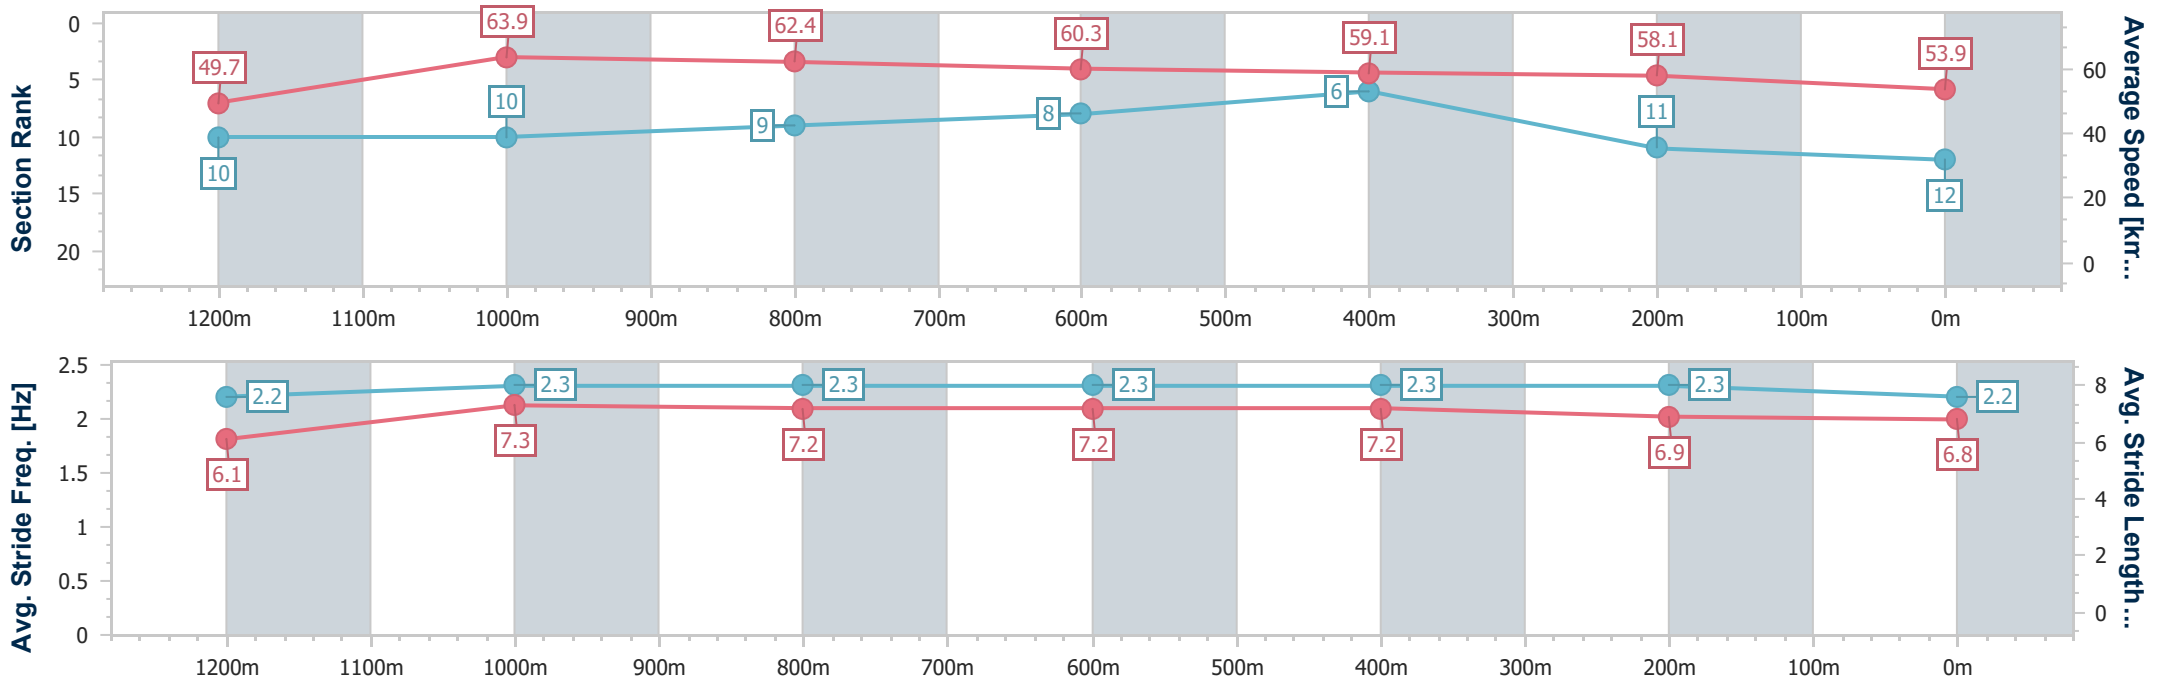

- [] Ranking at each section and finish
- .-.- No data available at this section
- NA No data available

Horse/Jockey Name	Anchorage
Final Rank	12
Fastest Section Time (Section)	0:11.26 (1200m)
Top Speed [km/h] (Section)	63.9 (1200m)
Race State	Finished

Sunshine Coast QLD Professional
 Race 7: ROKU GIN RATINGS BAND 0 - 58 Handicap - 1400m
 06 August 2023 - 16:23
 Track Rating: Soft 5, Weather: Overcast, Rail Position: True

Section	Overall	1200m	1000m	800m	600m	400m	200m
Section Times	1:27.31 [12] (0:14.57)	1:12.74 [10] (0:11.26)	1:01.48 [10] (0:11.59)	0:49.89 [9] (0:11.98)	0:37.91 [8] (0:12.15)	0:25.76 [6] (0:12.41)	0:13.35 [11] (0:13.35)
Average Speed [km/h]	49.7	63.9	62.4	60.3	59.1	58.1	53.9
Top Speed [km/h]	63.2	63.9	63.3	61.0	59.7	59.8	56.8
Avg. Dist. to Rail [m]	11.3	2.6	2.1	0.6	0.6	3.7	6.5
Avg. Stride Freq. [Hz]	2.2	2.3	2.3	2.3	2.3	2.3	2.2
Avg. Stride Length [m]	6.1	7.3	7.2	7.2	7.2	6.9	6.8