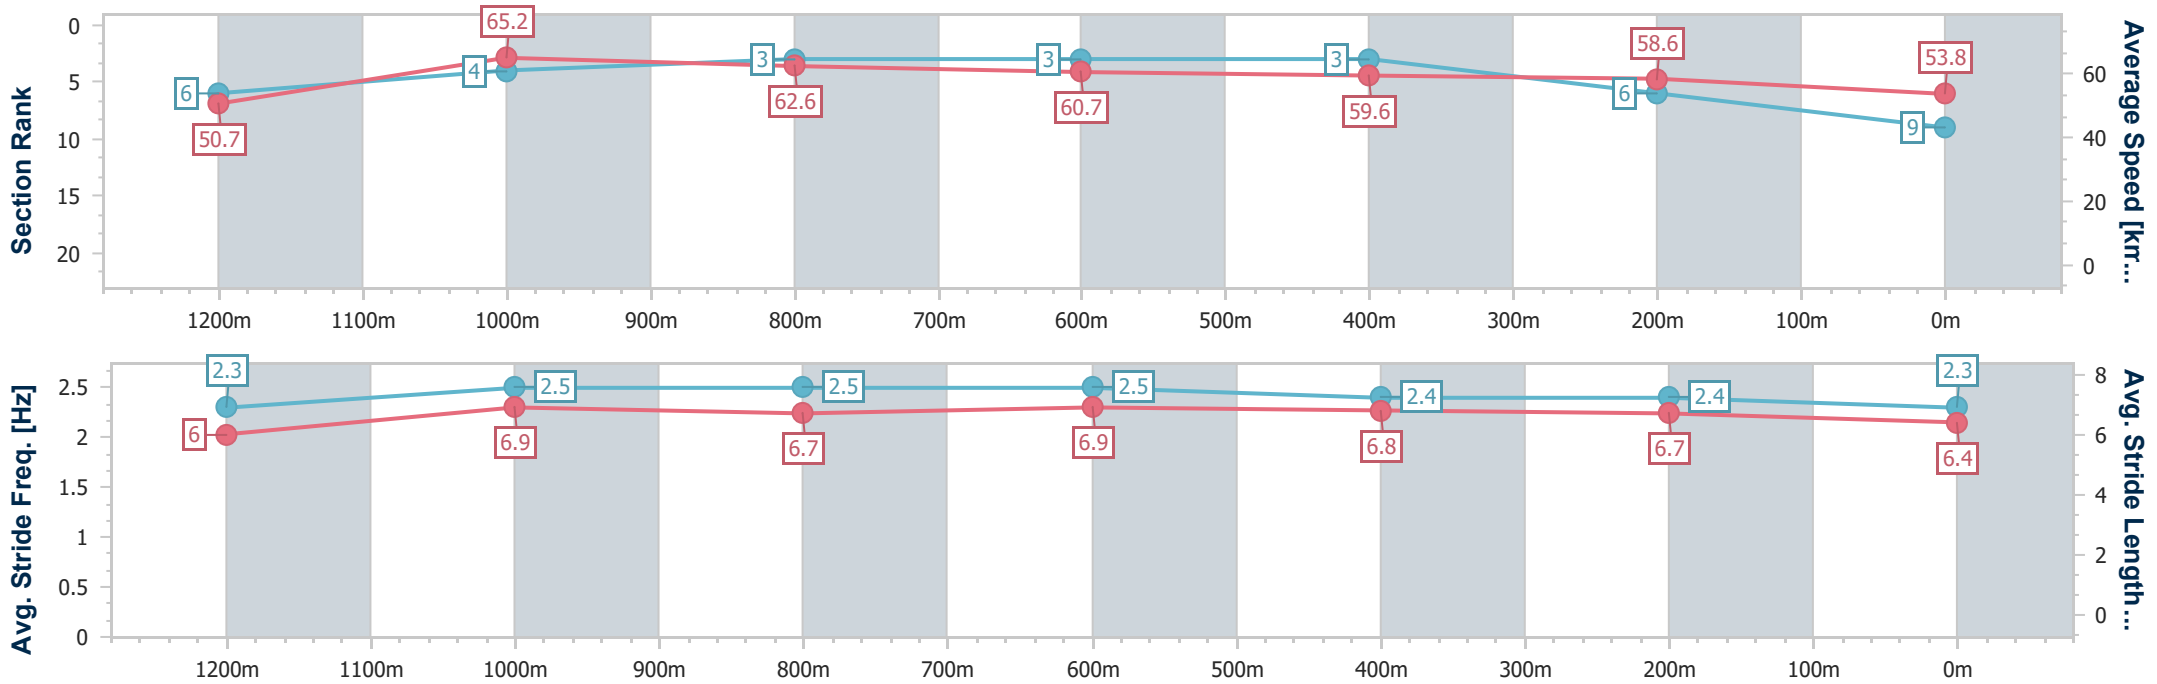

- [] Ranking at each section and finish
- .-.- No data available at this section
- NA No data available

Horse/Jockey Name	Late Night Devil
Final Rank	9
Fastest Section Time (Section)	0:11.04 (1200m)
Top Speed [km/h] (Section)	65.4 (1200m)
Race State	Finished

Sunshine Coast QLD Professional
Race 7: ROKU GIN RATINGS BAND 0 - 58 Handicap - 1400m

06 August 2023 - 16:23

Track Rating: Soft 5, Weather: Overcast, Rail Position: True

Section	Overall	1200m	1000m	800m	600m	400m	200m
Section Times	1:27.00 [9] (0:14.24)	1:12.76 [6] (0:11.04)	1:01.72 [4] (0:11.60)	0:50.12 [3] (0:12.11)	0:38.01 [3] (0:12.33)	0:25.68 [3] (0:12.30)	0:13.38 [6] (0:13.38)
Average Speed [km/h]	50.7	65.2	62.6	60.7	59.6	58.6	53.8
Top Speed [km/h]	64.8	65.4	64.4	62.0	60.6	60.1	56.8
Avg. Dist. to Rail [m]	13.7	5.7	4.5	3.5	3.3	5.5	5.8
Avg. Stride Freq. [Hz]	2.3	2.5	2.5	2.5	2.4	2.4	2.3
Avg. Stride Length [m]	6.0	6.9	6.7	6.9	6.8	6.7	6.4