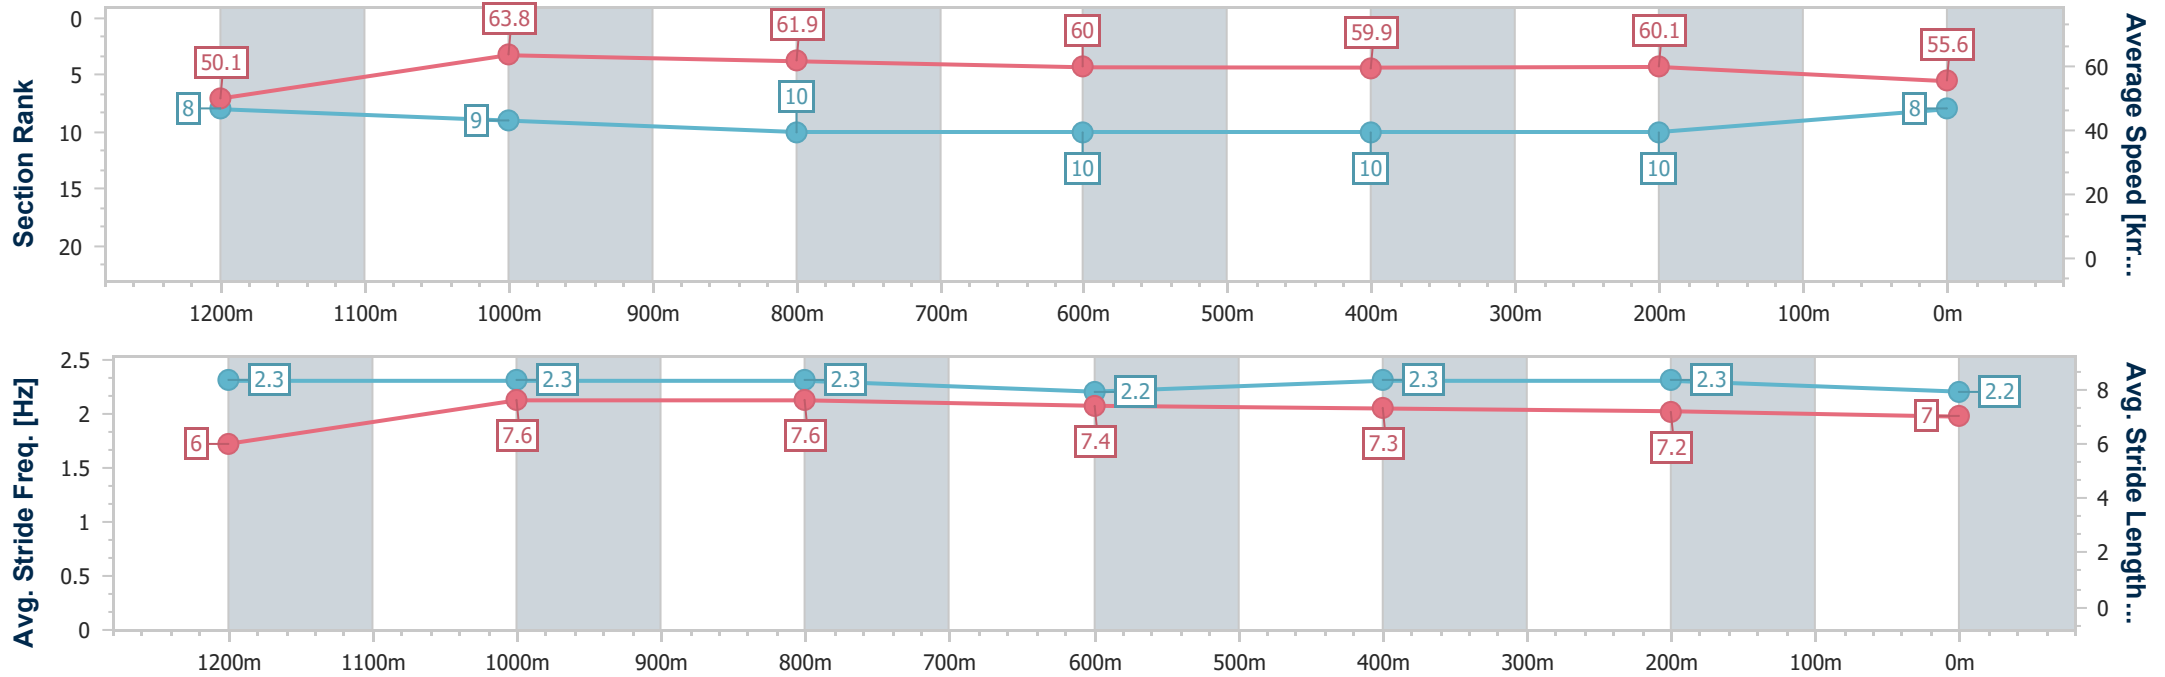

- [] Ranking at each section and finish
- .-.- No data available at this section
- NA No data available

Horse/Jockey Name	Derbari
Final Rank	8
Fastest Section Time (Section)	0:11.29 (1200m)
Top Speed [km/h] (Section)	65.4 (Overall)
Race State	Finished

Sunshine Coast QLD Professional
 Race 7: ROKU GIN RATINGS BAND 0 - 58 Handicap - 1400m
 06 August 2023 - 16:23
 Track Rating: Soft 5, Weather: Overcast, Rail Position: True

Section	Overall	1200m	1000m	800m	600m	400m	200m
Section Times	1:26.75 [8] (0:14.40)	1:12.35 [8] (0:11.29)	1:01.06 [9] (0:11.75)	0:49.31 [10] (0:12.15)	0:37.16 [10] (0:12.24)	0:24.92 [10] (0:11.97)	0:12.95 [10] (0:12.95)
Average Speed [km/h]	50.1	63.8	61.9	60.0	59.9	60.1	55.6
Top Speed [km/h]	65.4	65.2	62.6	60.4	60.7	61.3	59.1
Avg. Dist. to Rail [m]	15.0	5.8	4.0	2.3	2.6	8.6	9.4
Avg. Stride Freq. [Hz]	2.3	2.3	2.3	2.2	2.3	2.3	2.2
Avg. Stride Length [m]	6.0	7.6	7.6	7.4	7.3	7.2	7.0