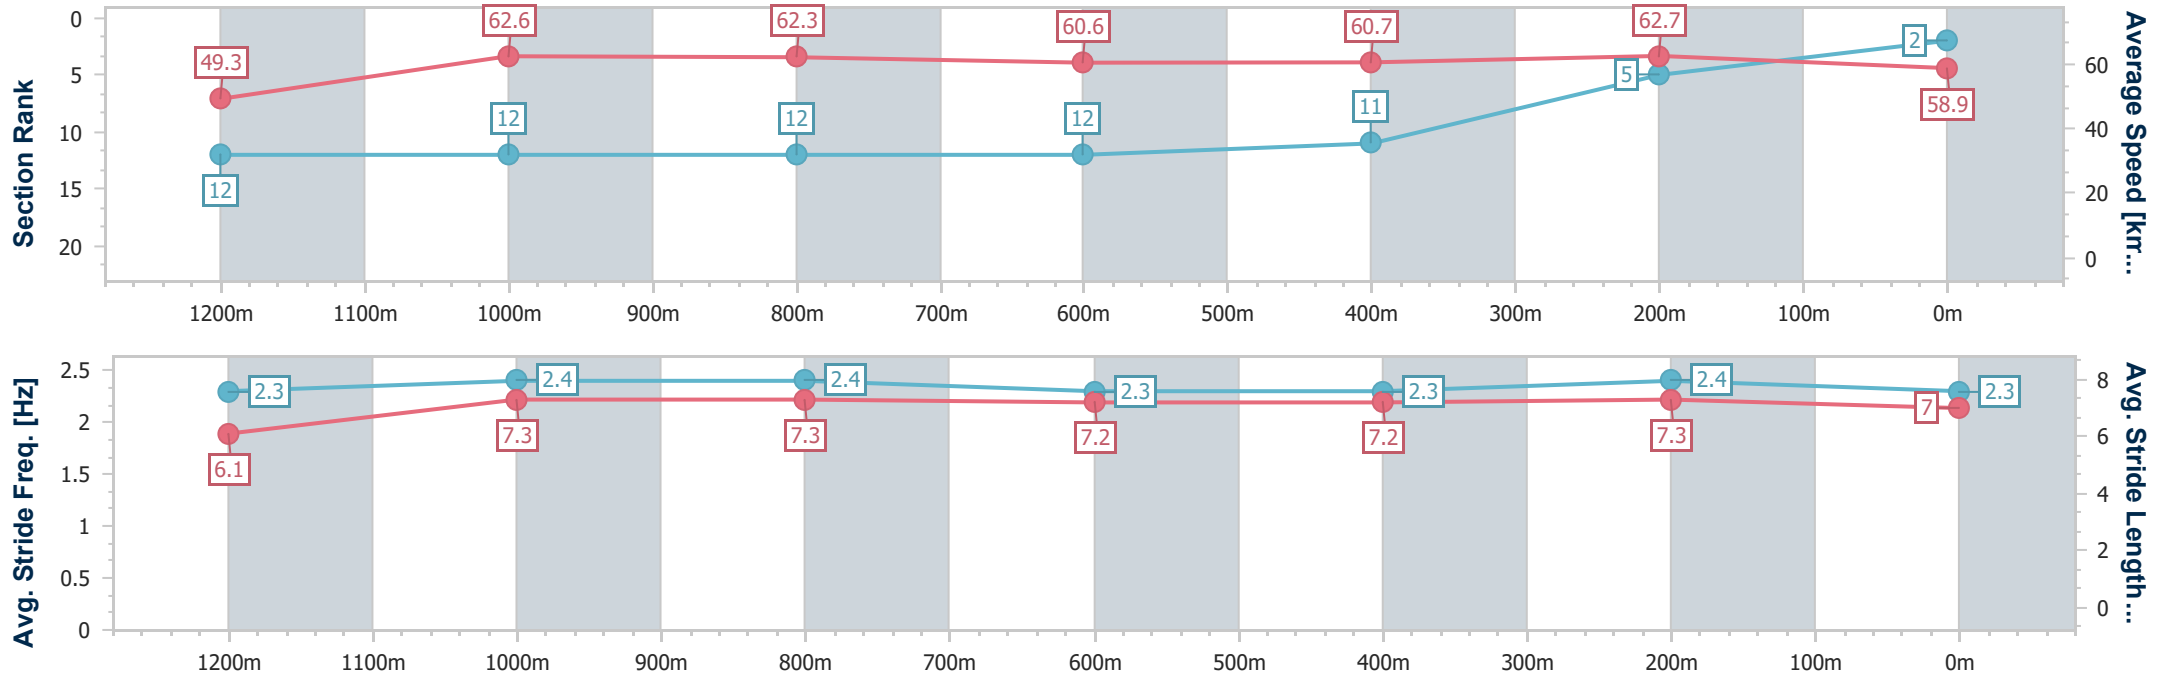

Horse/Jockey Name	Unlikelyoccurrence
Final Rank	2
Fastest Section Time (Section)	0:11.50 (400m)
Top Speed [km/h] (Section)	63.8 (1200m)
Race State	Finished

Sunshine Coast QLD Professional
Race 7: ROKU GIN RATINGS BAND 0 - 58 Handicap - 1400m
06 August 2023 - 16:23
Track Rating: Soft 5, Weather: Overcast, Rail Position: True

Section	Overall	1200m	1000m	800m	600m	400m	200m
Section Times	1:25.66 [2] (0:14.62)	1:11.04 [12] (0:11.52)	0:59.52 [12] (0:11.67)	0:47.85 [12] (0:12.08)	0:35.77 [12] (0:12.02)	0:23.75 [11] (0:11.50)	0:12.25 [5] (0:12.25)
Average Speed [km/h]	49.3	62.6	62.3	60.6	60.7	62.7	58.9
Top Speed [km/h]	62.7	63.8	63.1	61.2	62.3	63.5	62.5
Avg. Dist. to Rail [m]	15.4	5.4	4.0	2.6	2.4	11.3	10.4
Avg. Stride Freq. [Hz]	2.3	2.4	2.4	2.3	2.3	2.4	2.3
Avg. Stride Length [m]	6.1	7.3	7.3	7.2	7.2	7.3	7.0

- [ ] Ranking at each section and finish
- -.-.- No data available at this section
- NA No data available