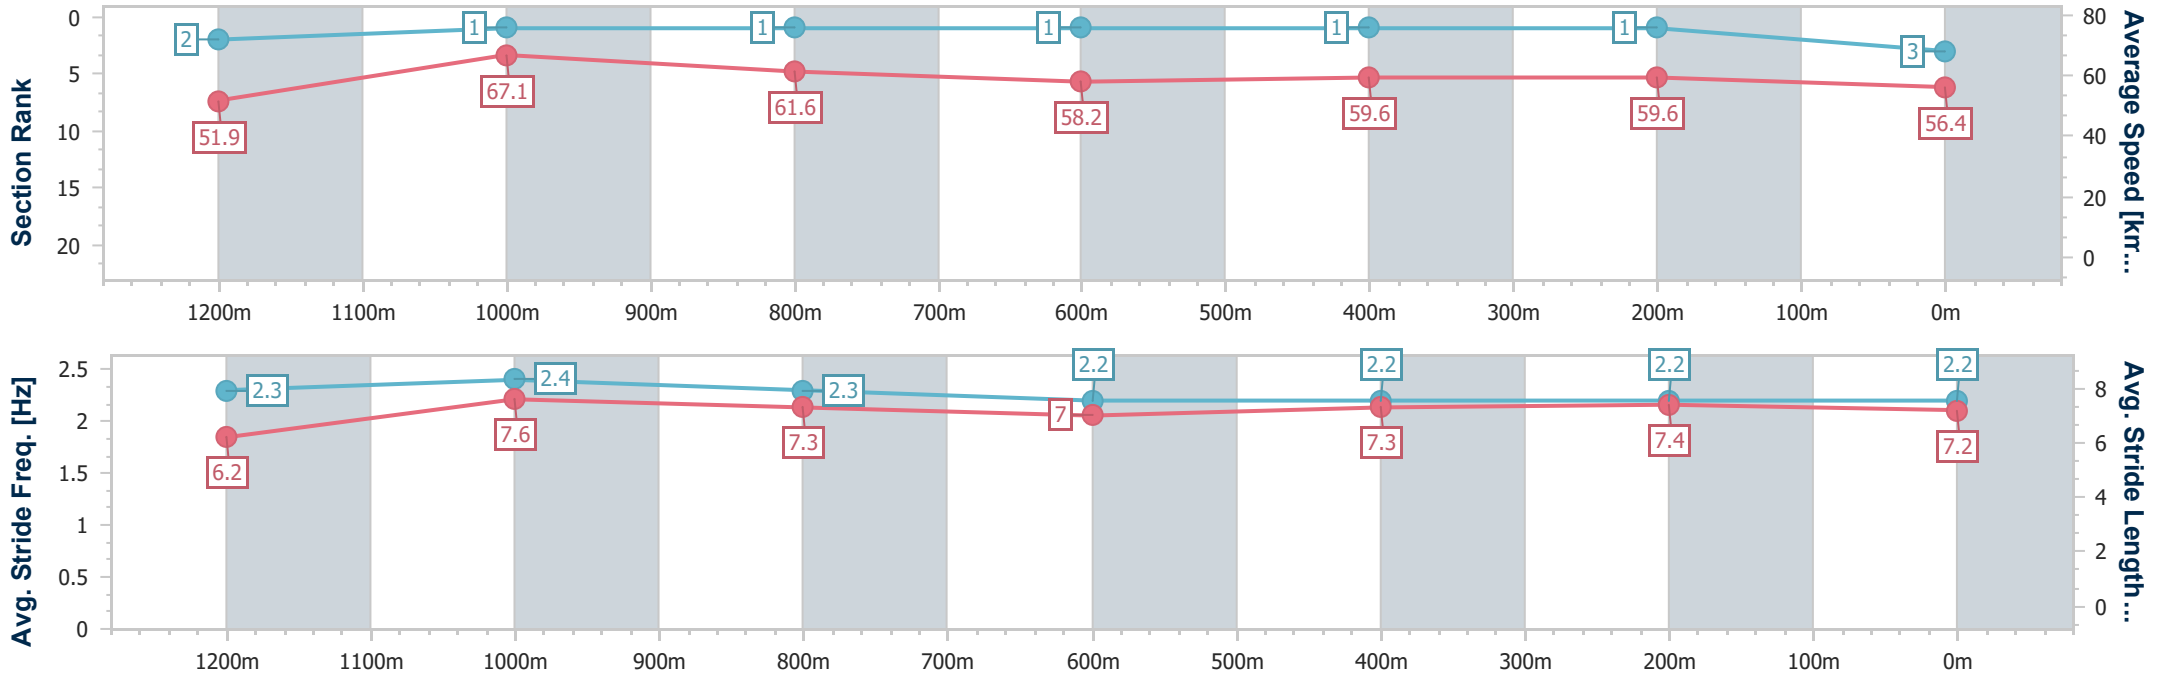

Horse/Jockey Name	West Cork
Final Rank	3
Fastest Section Time (Section)	0:10.74 (1200m)
Top Speed [km/h] (Section)	68.3 (1200m)
Race State	Finished

Sunshine Coast QLD Professional
Race 7: ROKU GIN RATINGS BAND 0 - 58 Handicap - 1400m
06 August 2023 - 16:23
Track Rating: Soft 5, Weather: Overcast, Rail Position: True

Section	Overall	1200m	1000m	800m	600m	400m	200m
Section Times	1:25.79 [3] (0:13.88)	1:11.91 [2] (0:10.74)	1:01.17 [1] (0:11.75)	0:49.42 [1] (0:12.46)	0:36.96 [1] (0:12.09)	0:24.87 [1] (0:12.10)	0:12.77 [1] (0:12.77)
Average Speed [km/h]	51.9	67.1	61.6	58.2	59.6	59.6	56.4
Top Speed [km/h]	66.7	68.3	65.9	58.6	60.2	60.6	59.4
Avg. Dist. to Rail [m]	12.4	5.1	2.4	1.3	0.2	0.3	0.4
Avg. Stride Freq. [Hz]	2.3	2.4	2.3	2.2	2.2	2.2	2.2
Avg. Stride Length [m]	6.2	7.6	7.3	7.0	7.3	7.4	7.2

- [ ] Ranking at each section and finish
- -.-.- No data available at this section
- NA No data available