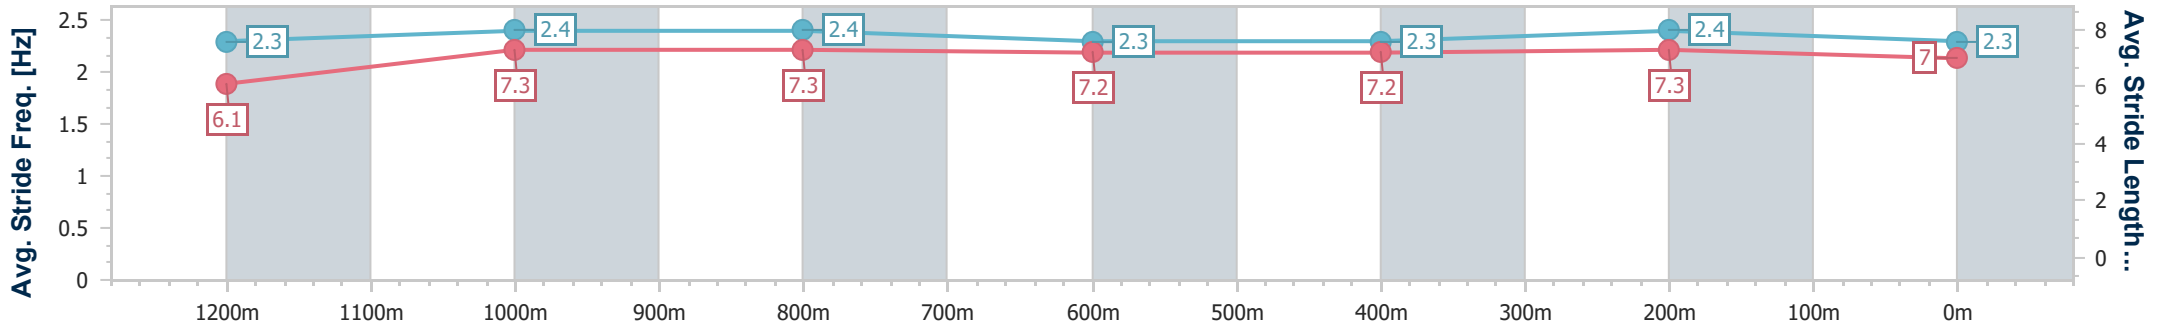

Horse/Jockey Name	Negation
Final Rank	1
Fastest Section Time (Section)	0:11.30 (400m)
Top Speed [km/h] (Section)	65.1 (400m)
Race State	Finished

Sunshine Coast QLD Professional
Race 7: ROKU GIN RATINGS BAND 0 - 58 Handicap - 1400m
06 August 2023 - 16:23
Track Rating: Soft 5, Weather: Overcast, Rail Position: True

Section	Overall	1200m	1000m	800m	600m	400m	200m
Section Times	1:25.49 [1] (0:14.60)	1:10.89 [11] (0:11.39)	0:59.50 [11] (0:11.65)	0:47.85 [11] (0:12.18)	0:35.67 [11] (0:12.23)	0:23.44 [12] (0:11.30)	0:12.14 [3] (0:12.14)
Average Speed [km/h]	49.4	63.3	62.1	59.5	59.5	63.8	59.2
Top Speed [km/h]	62.8	64.5	64.4	60.3	61.4	65.1	62.9
Avg. Dist. to Rail [m]	12.6	3.4	2.2	1.3	1.5	7.3	5.9
Avg. Stride Freq. [Hz]	2.3	2.4	2.4	2.3	2.3	2.4	2.3
Avg. Stride Length [m]	6.1	7.3	7.3	7.2	7.2	7.3	7.0

- [ ] Ranking at each section and finish
- -.-.- No data available at this section
- NA No data available