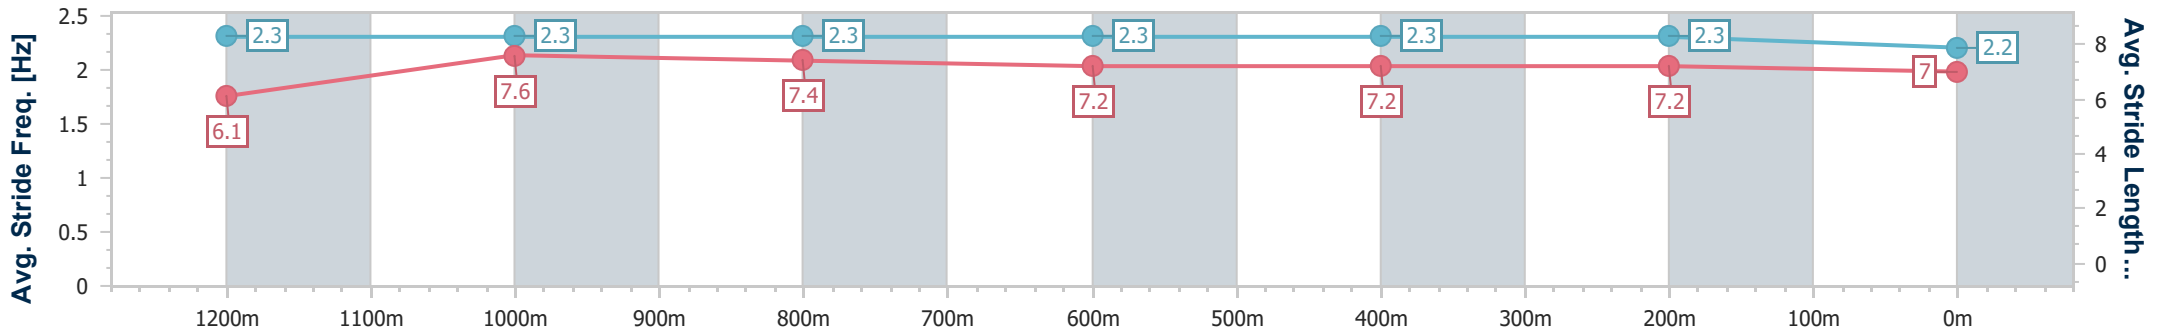

Horse/Jockey Name	Secret Quality
Final Rank	7
Fastest Section Time (Section)	0:11.19 (1200m)
Top Speed [km/h] (Section)	65.6 (1000m)
Race State	Finished

Sunshine Coast QLD Professional
Race 7: ROKU GIN RATINGS BAND 0 - 58 Handicap - 1400m
06 August 2023 - 16:23
Track Rating: Soft 5, Weather: Overcast, Rail Position: True

Section	Overall	1200m	1000m	800m	600m	400m	200m
Section Times	1:26.73 [7] (0:14.34)	1:12.39 [7] (0:11.19)	1:01.20 [7] (0:11.55)	0:49.65 [6] (0:12.23)	0:37.42 [6] (0:12.32)	0:25.10 [8] (0:12.06)	0:13.04 [8] (0:13.04)
Average Speed [km/h]	50.6	64.3	62.7	59.5	59.0	59.8	55.2
Top Speed [km/h]	63.6	65.1	65.6	60.3	60.1	61.0	58.2
Avg. Dist. to Rail [m]	6.4	3.5	2.8	1.7	1.8	6.6	7.3
Avg. Stride Freq. [Hz]	2.3	2.3	2.3	2.3	2.3	2.3	2.2
Avg. Stride Length [m]	6.1	7.6	7.4	7.2	7.2	7.2	7.0

- [ ] Ranking at each section and finish
- -.-.- No data available at this section
- NA No data available