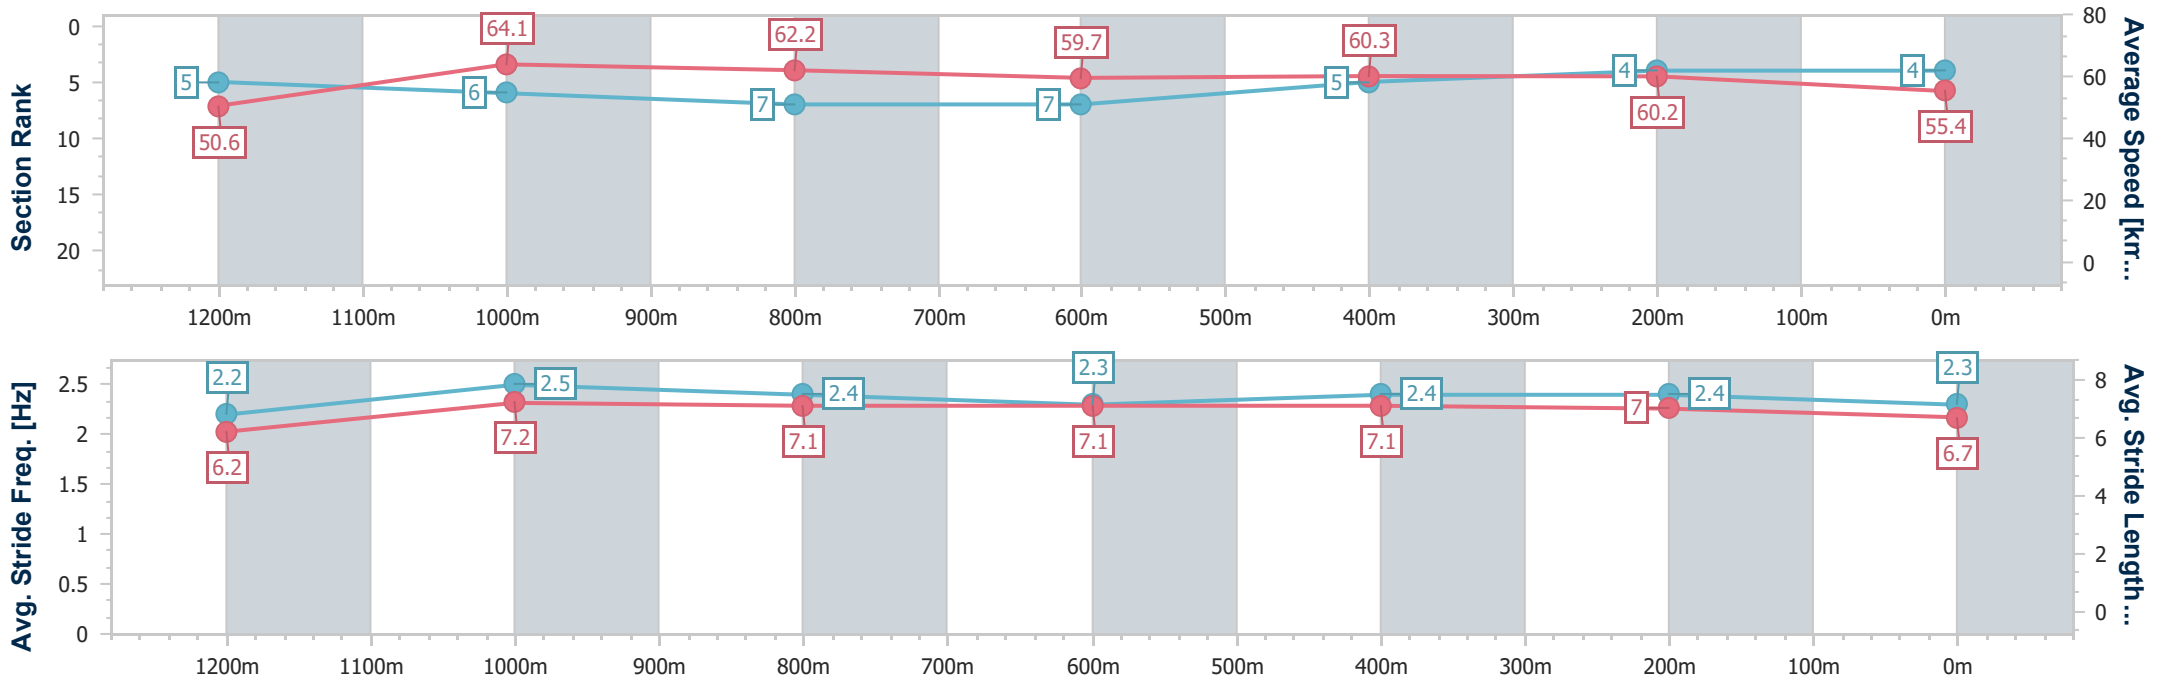

Horse/Jockey Name	Dragon Song
Final Rank	4
Fastest Section Time (Section)	0:11.23 (1200m)
Top Speed [km/h] (Section)	65.5 (Overall)
Race State	Finished

Sunshine Coast QLD Professional
Race 7: ROKU GIN RATINGS BAND 0 - 58 Handicap - 1400m
06 August 2023 - 16:23
Track Rating: Soft 5, Weather: Overcast, Rail Position: True

Section	Overall	1200m	1000m	800m	600m	400m	200m
Section Times	1:26.43 [4] (0:14.23)	1:12.20 [5] (0:11.23)	1:00.97 [6] (0:11.69)	0:49.28 [7] (0:12.22)	0:37.06 [7] (0:12.08)	0:24.98 [5] (0:11.95)	0:13.03 [4] (0:13.03)
Average Speed [km/h]	50.6	64.1	62.2	59.7	60.3	60.2	55.4
Top Speed [km/h]	65.5	65.4	65.4	60.2	61.4	61.3	59.7
Avg. Dist. to Rail [m]	7.4	4.7	4.3	2.1	2.2	8.8	10.4
Avg. Stride Freq. [Hz]	2.2	2.5	2.4	2.3	2.4	2.4	2.3
Avg. Stride Length [m]	6.2	7.2	7.1	7.1	7.1	7.0	6.7

- [ ] Ranking at each section and finish
- -.-.- No data available at this section
- NA No data available