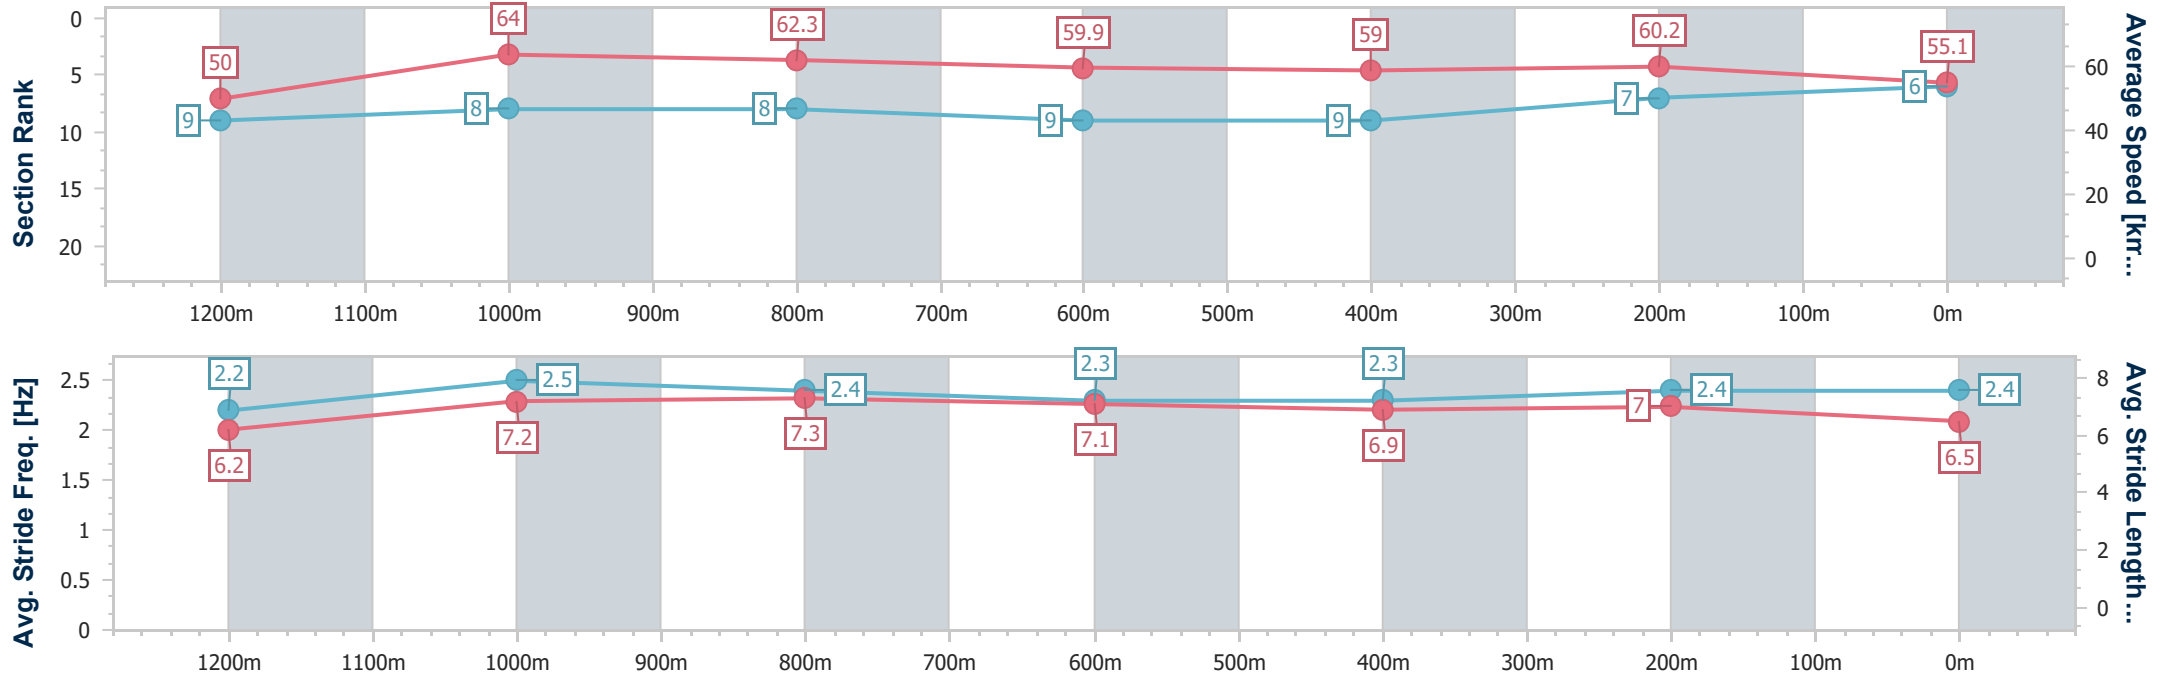

Horse/Jockey Name	Dream Entity
Final Rank	6
Fastest Section Time (Section)	0:11.25 (1200m)
Top Speed [km/h] (Section)	64.8 (1200m)
Race State	Finished

Sunshine Coast QLD Professional
Race 7: ROKU GIN RATINGS BAND 0 - 58 Handicap - 1400m
06 August 2023 - 16:23
Track Rating: Soft 5, Weather: Overcast, Rail Position: True

Section	Overall	1200m	1000m	800m	600m	400m	200m
Section Times	1:26.69 [6] (0:14.42)	1:12.27 [9] (0:11.25)	1:01.02 [8] (0:11.61)	0:49.41 [8] (0:12.15)	0:37.26 [9] (0:12.23)	0:25.03 [9] (0:11.98)	0:13.05 [7] (0:13.05)
Average Speed [km/h]	50.0	64.0	62.3	59.9	59.0	60.2	55.1
Top Speed [km/h]	63.4	64.8	64.5	60.7	59.8	61.3	58.3
Avg. Dist. to Rail [m]	4.3	2.9	2.6	1.8	0.5	2.1	1.1
Avg. Stride Freq. [Hz]	2.2	2.5	2.4	2.3	2.3	2.4	2.4
Avg. Stride Length [m]	6.2	7.2	7.3	7.1	6.9	7.0	6.5

- [ ] Ranking at each section and finish
- -.-.- No data available at this section
- NA No data available