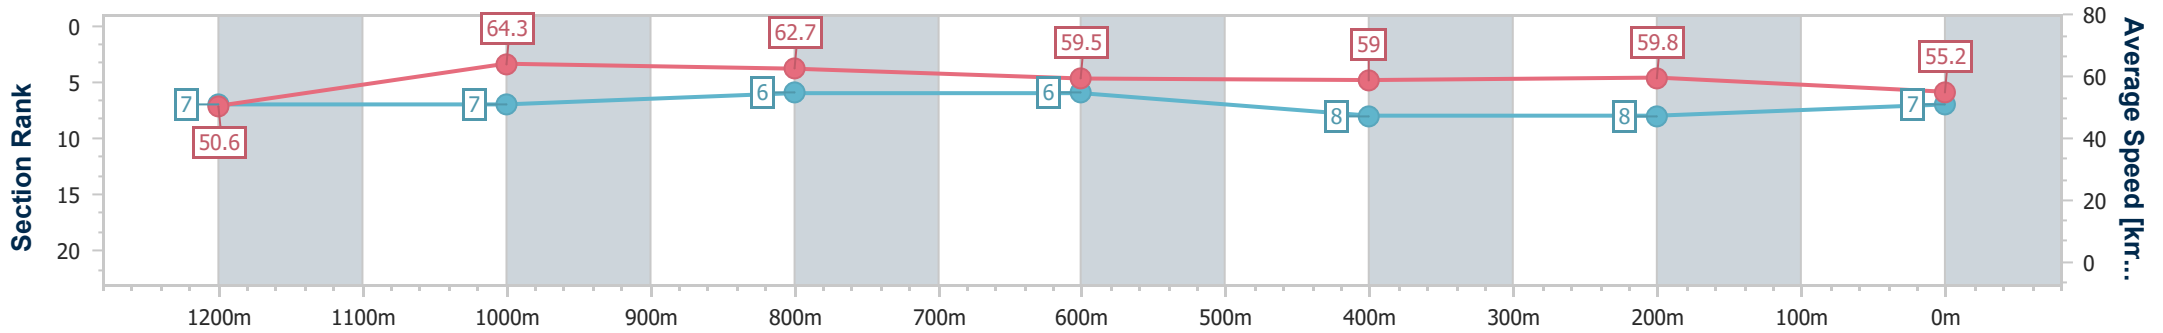

Horse/Jockey Name	Secret Quality
Final Rank	7
Fastest Section Time (Section)	0:11.19 (1200m)
Top Speed [km/h] (Section)	65.6 (1000m)
Race State	Finished

Sunshine Coast QLD Professional
Race 7: ROKU GIN RATINGS BAND 0 - 58 Handicap - 1400m
06 August 2023 - 16:23
Track Rating: Soft 5, Weather: Overcast, Rail Position: True

Section	Overall	1200m	1000m	800m	600m	400m	200m
Section Times	1:26.73 [7] (0:14.34)	1:12.39 [7] (0:11.19)	1:01.20 [7] (0:11.55)	0:49.65 [6] (0:12.23)	0:37.42 [6] (0:12.32)	0:25.10 [8] (0:12.06)	0:13.04 [8] (0:13.04)
Average Speed [km/h]	50.6	64.3	62.7	59.5	59.0	59.8	55.2
Top Speed [km/h]	63.6	65.1	65.6	60.3	60.1	61.0	58.2
Avg. Dist. to Rail [m]	6.4	3.5	2.8	1.7	1.8	6.6	7.3
Avg. Stride Freq. [Hz]	2.3	2.3	2.3	2.3	2.3	2.3	2.2
Avg. Stride Length [m]	6.1	7.6	7.4	7.2	7.2	7.2	7.0

- [ ] Ranking at each section and finish
- -.-.- No data available at this section
- NA No data available