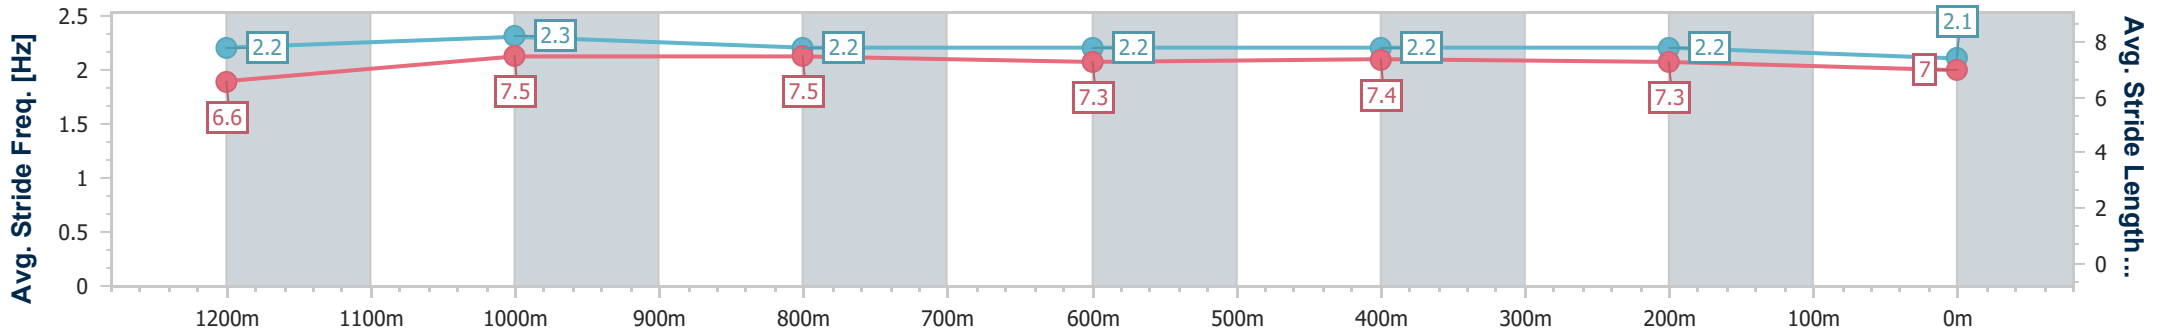

Horse/Jockey Name	Badgers Nuts
Final Rank	5
Fastest Section Time (Section)	0:10.98 (1200m)
Top Speed [km/h] (Section)	67.4 (1200m)
Race State	Finished

Sunshine Coast QLD Professional
Race 7: ROKU GIN RATINGS BAND 0 - 58 Handicap - 1400m
06 August 2023 - 16:23
Track Rating: Soft 5, Weather: Overcast, Rail Position: True

Section	Overall	1200m	1000m	800m	600m	400m	200m
Section Times	1:26.66 [5] (0:13.84)	1:12.82 [1] (0:10.98)	1:01.84 [2] (0:11.77)	0:50.07 [2] (0:12.32)	0:37.75 [2] (0:12.22)	0:25.53 [2] (0:12.19)	0:13.34 [2] (0:13.34)
Average Speed [km/h]	52.1	65.6	61.5	59.1	59.3	59.1	54.0
Top Speed [km/h]	65.5	67.4	63.2	60.3	60.4	60.4	57.1
Avg. Dist. to Rail [m]	10.8	3.7	2.5	2.2	1.0	4.2	5.0
Avg. Stride Freq. [Hz]	2.2	2.3	2.2	2.2	2.2	2.2	2.1
Avg. Stride Length [m]	6.6	7.5	7.5	7.3	7.4	7.3	7.0

- [ ] Ranking at each section and finish
- -.-.- No data available at this section
- NA No data available