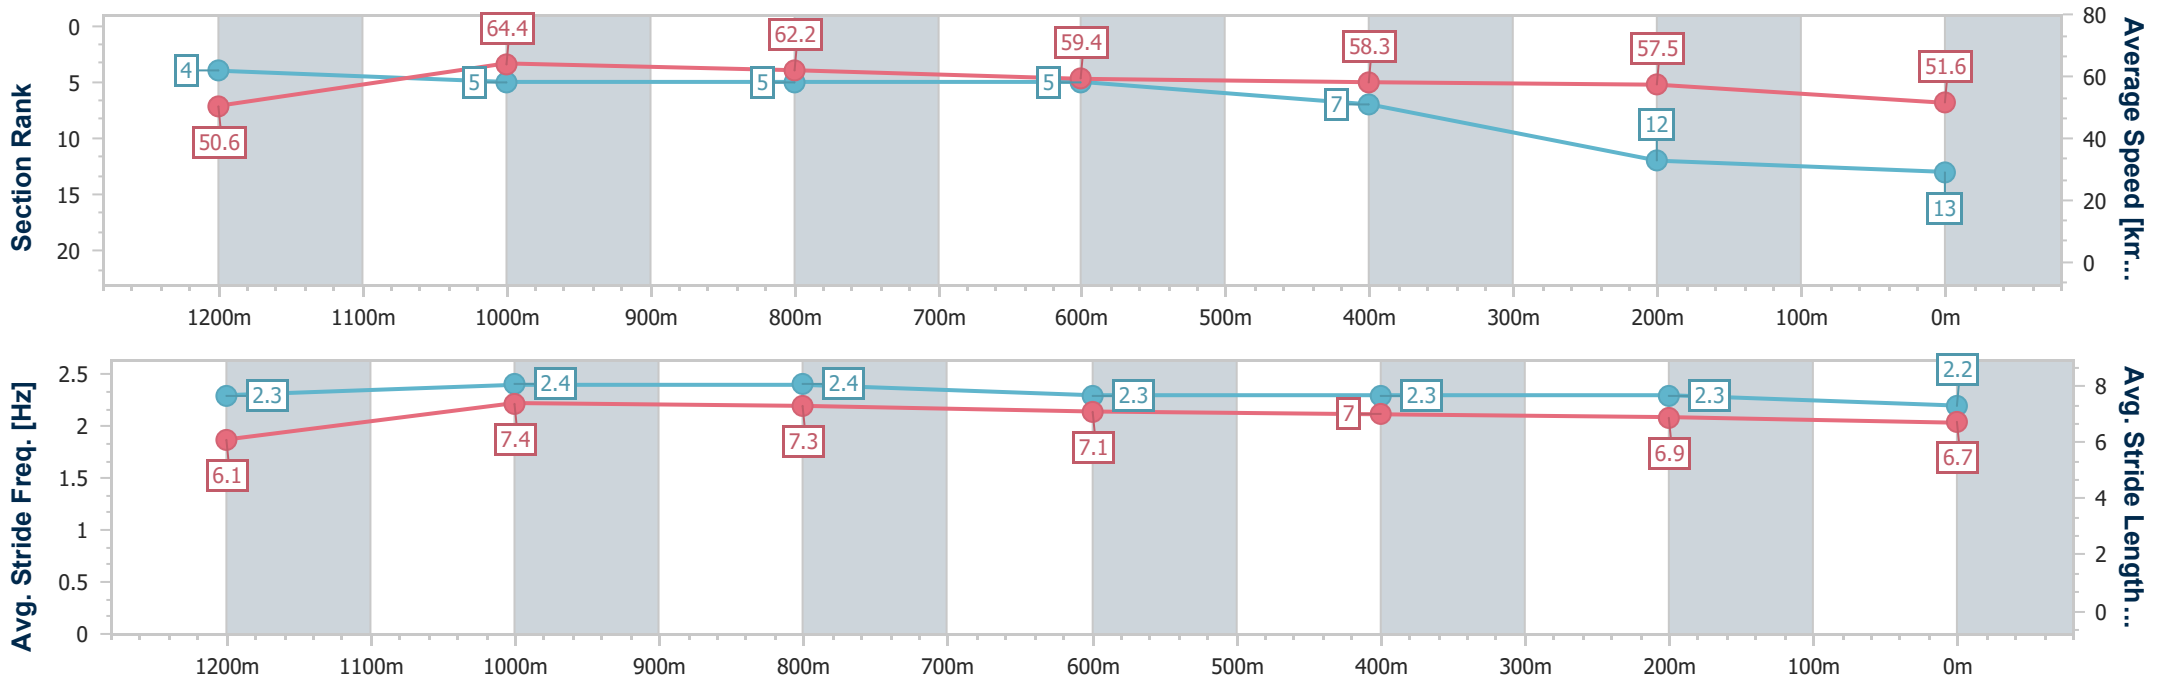

- [] Ranking at each section and finish
- .-.- No data available at this section
- NA No data available

Horse/Jockey Name	Isometric
Final Rank	13
Fastest Section Time (Section)	0:11.19 (1200m)
Top Speed [km/h] (Section)	66.3 (1200m)
Race State	Finished

Sunshine Coast QLD Professional
 Race 7: ROKU GIN RATINGS BAND 0 - 58 Handicap - 1400m
 06 August 2023 - 16:23
 Track Rating: Soft 5, Weather: Overcast, Rail Position: True

Section	Overall	1200m	1000m	800m	600m	400m	200m
Section Times	1:28.09 [13] (0:14.22)	1:13.87 [4] (0:11.19)	1:02.68 [5] (0:11.65)	0:51.03 [5] (0:12.15)	0:38.88 [5] (0:12.39)	0:26.49 [7] (0:12.53)	0:13.96 [12] (0:13.96)
Average Speed [km/h]	50.6	64.4	62.2	59.4	58.3	57.5	51.6
Top Speed [km/h]	62.9	66.3	63.6	61.5	58.9	58.3	55.5
Avg. Dist. to Rail [m]	7.3	3.7	3.1	0.7	0.6	5.4	7.9
Avg. Stride Freq. [Hz]	2.3	2.4	2.4	2.3	2.3	2.3	2.2
Avg. Stride Length [m]	6.1	7.4	7.3	7.1	7.0	6.9	6.7

- [] Ranking at each section and finish
- .-.- No data available at this section
- NA No data available