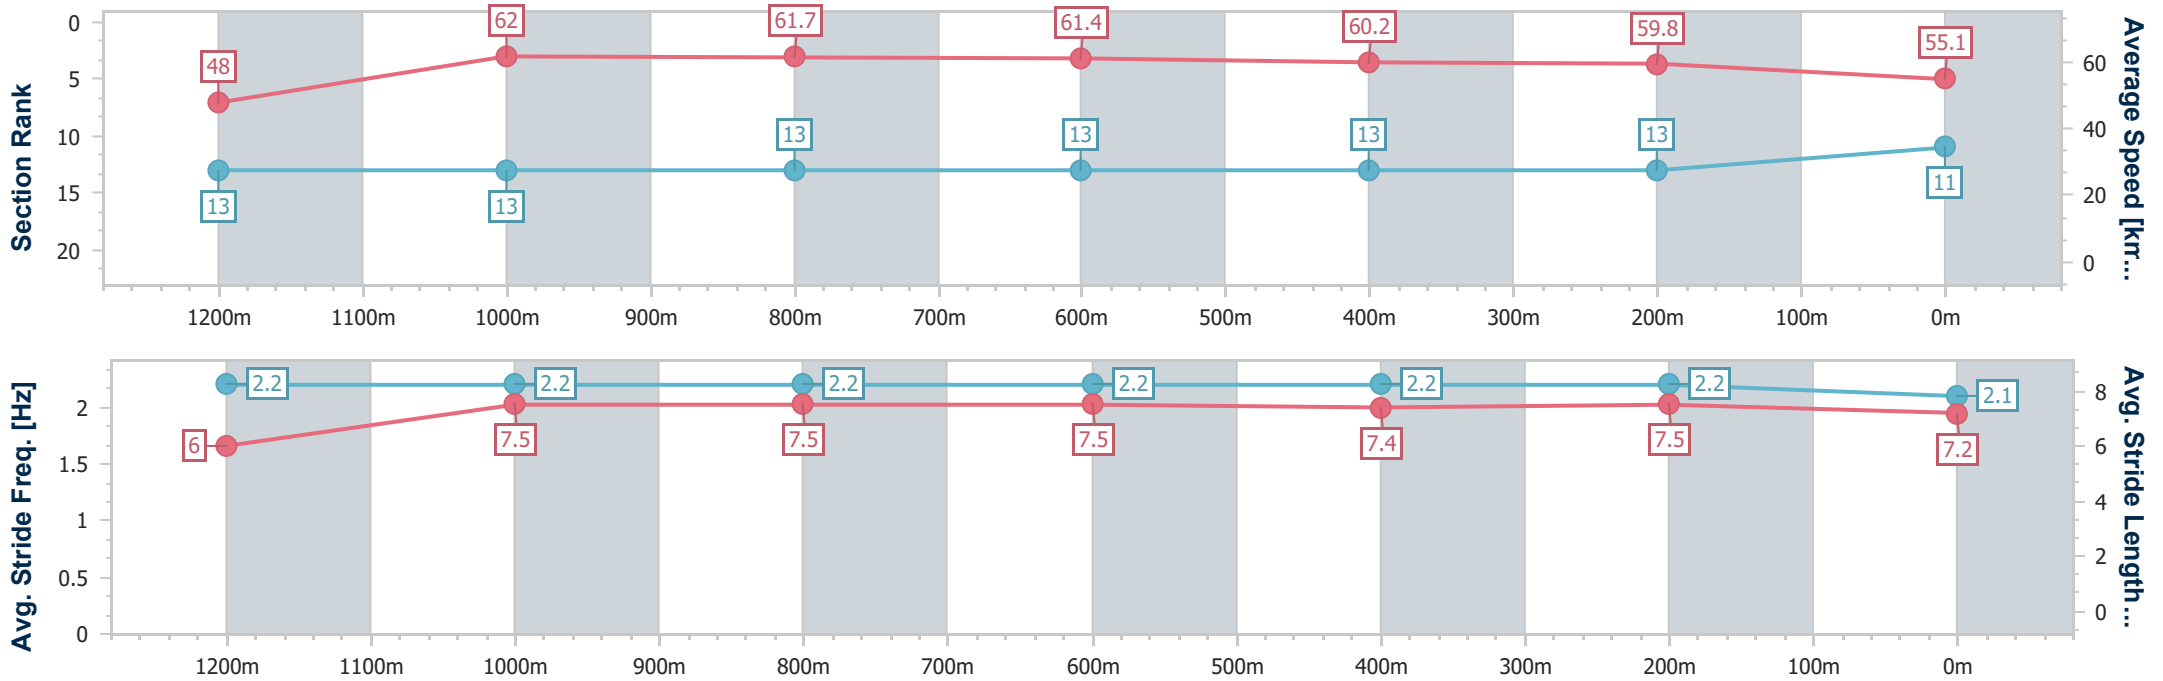

Sunshine Coast QLD Professional
 Race 7: ROKU GIN RATINGS BAND 0 - 58 Handicap - 1400m
 06 August 2023 - 16:23
 Track Rating: Soft 5, Weather: Overcast, Rail Position: True

Section	Overall	1200m	1000m	800m	600m	400m	200m
Section Times	1:27.12 [10] (0:13.93)	1:13.19 [3] (0:11.33)	1:01.86 [3] (0:11.69)	0:50.17 [4] (0:12.17)	0:38.00 [4] (0:12.28)	0:25.72 [4] (0:12.30)	0:13.42 [9] (0:13.42)
Average Speed [km/h]	51.8	63.6	61.7	59.2	58.4	58.6	53.7
Top Speed [km/h]	64.0	64.2	63.5	59.6	58.9	59.6	57.6
Avg. Dist. to Rail [m]	8.8	2.9	2.3	0.6	0.5	3.3	4.5
Avg. Stride Freq. [Hz]	2.3	2.4	2.3	2.3	2.3	2.3	2.2
Avg. Stride Length [m]	6.3	7.5	7.2	7.1	7.1	7.0	6.7

- [] Ranking at each section and finish
- .-.- No data available at this section
- NA No data available

Horse/Jockey Name	Amber One
Final Rank	11
Fastest Section Time (Section)	0:11.63 (1200m)
Top Speed [km/h] (Section)	62.3 (1200m)
Race State	Finished

Sunshine Coast QLD Professional
 Race 7: ROKU GIN RATINGS BAND 0 - 58 Handicap - 1400m
 06 August 2023 - 16:23
 Track Rating: Soft 5, Weather: Overcast, Rail Position: True

Section	Overall	1200m	1000m	800m	600m	400m	200m
Section Times	1:27.27 [11] (0:14.98)	1:12.29 [13] (0:11.63)	1:00.66 [13] (0:11.72)	0:48.94 [13] (0:11.83)	0:37.11 [13] (0:11.97)	0:25.14 [13] (0:12.04)	0:13.10 [13] (0:13.10)
Average Speed [km/h]	48.0	62.0	61.7	61.4	60.2	59.8	55.1
Top Speed [km/h]	60.8	62.3	62.3	61.8	61.7	60.9	57.8
Avg. Dist. to Rail [m]	5.9	3.0	2.2	1.3	0.4	0.3	2.5
Avg. Stride Freq. [Hz]	2.2	2.2	2.2	2.2	2.2	2.2	2.1
Avg. Stride Length [m]	6.0	7.5	7.5	7.5	7.4	7.5	7.2