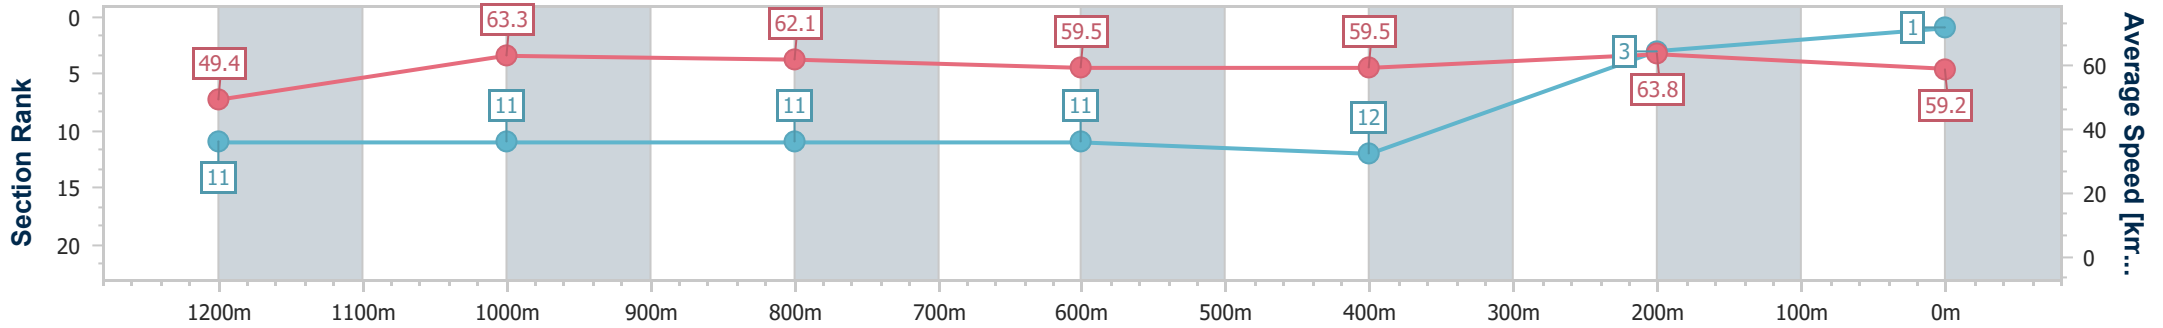

Horse/Jockey Name	Negation
Final Rank	1
Fastest Section Time (Section)	0:11.30 (400m)
Top Speed [km/h] (Section)	65.1 (400m)
Race State	Finished

Sunshine Coast QLD Professional
Race 7: ROKU GIN RATINGS BAND 0 - 58 Handicap - 1400m
06 August 2023 - 16:23
Track Rating: Soft 5, Weather: Overcast, Rail Position: True

Section	Overall	1200m	1000m	800m	600m	400m	200m
Section Times	1:25.49 [1] (0:14.60)	1:10.89 [11] (0:11.39)	0:59.50 [11] (0:11.65)	0:47.85 [11] (0:12.18)	0:35.67 [11] (0:12.23)	0:23.44 [12] (0:11.30)	0:12.14 [3] (0:12.14)
Average Speed [km/h]	49.4	63.3	62.1	59.5	59.5	63.8	59.2
Top Speed [km/h]	62.8	64.5	64.4	60.3	61.4	65.1	62.9
Avg. Dist. to Rail [m]	12.6	3.4	2.2	1.3	1.5	7.3	5.9
Avg. Stride Freq. [Hz]	2.3	2.4	2.4	2.3	2.3	2.4	2.3
Avg. Stride Length [m]	6.1	7.3	7.3	7.2	7.2	7.3	7.0

- [ ] Ranking at each section and finish
- -.-.- No data available at this section
- NA No data available