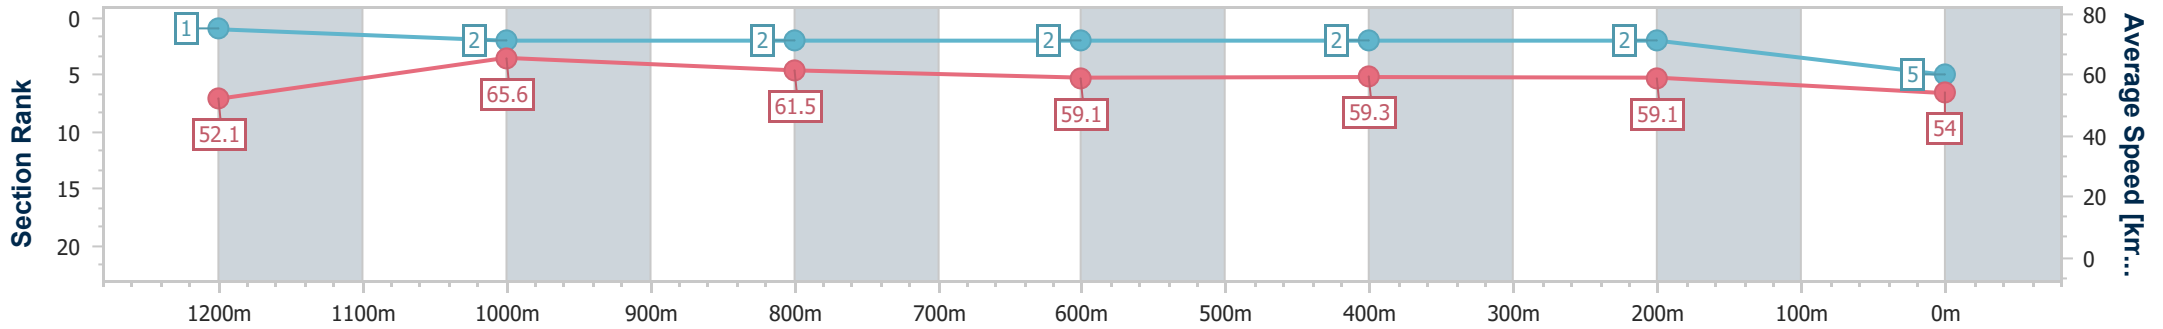

Horse/Jockey Name	Badgers Nuts
Final Rank	5
Fastest Section Time (Section)	0:10.98 (1200m)
Top Speed [km/h] (Section)	67.4 (1200m)
Race State	Finished

Sunshine Coast QLD Professional
Race 7: ROKU GIN RATINGS BAND 0 - 58 Handicap - 1400m
06 August 2023 - 16:23
Track Rating: Soft 5, Weather: Overcast, Rail Position: True

Section	Overall	1200m	1000m	800m	600m	400m	200m
Section Times	1:26.66 [5] (0:13.84)	1:12.82 [1] (0:10.98)	1:01.84 [2] (0:11.77)	0:50.07 [2] (0:12.32)	0:37.75 [2] (0:12.22)	0:25.53 [2] (0:12.19)	0:13.34 [2] (0:13.34)
Average Speed [km/h]	52.1	65.6	61.5	59.1	59.3	59.1	54.0
Top Speed [km/h]	65.5	67.4	63.2	60.3	60.4	60.4	57.1
Avg. Dist. to Rail [m]	10.8	3.7	2.5	2.2	1.0	4.2	5.0
Avg. Stride Freq. [Hz]	2.2	2.3	2.2	2.2	2.2	2.2	2.1
Avg. Stride Length [m]	6.6	7.5	7.5	7.3	7.4	7.3	7.0

- [ ] Ranking at each section and finish
- -.-.- No data available at this section
- NA No data available