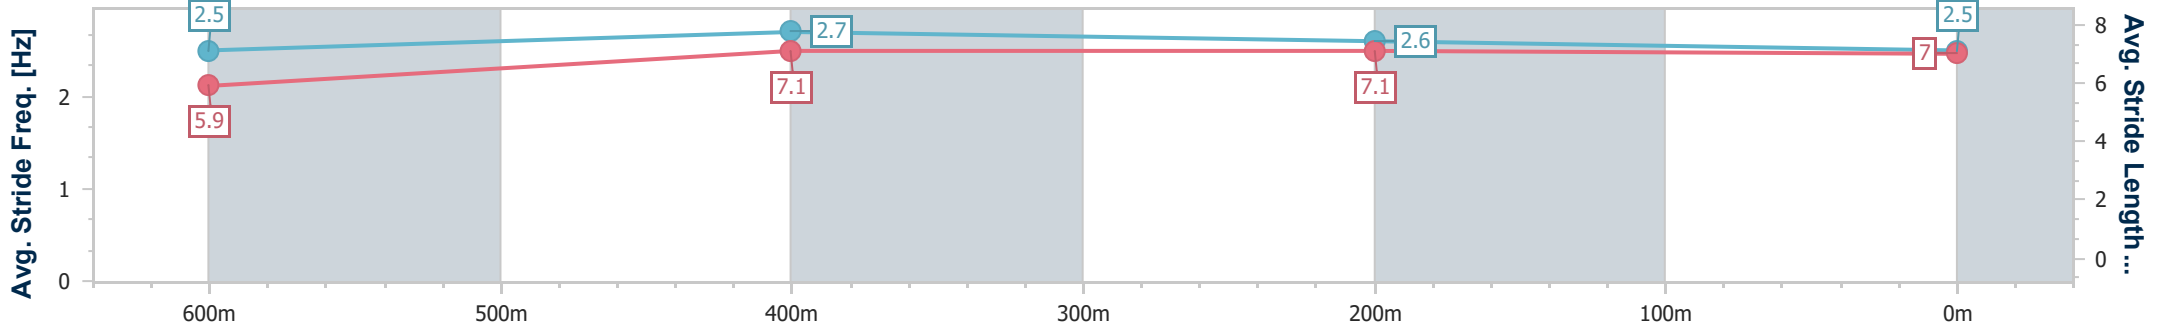

Horse/Jockey Name	Underhand
Final Rank	2
Fastest Section Time (Section)	0:10.51 (600m)
Top Speed [km/h] (Section)	69.7 (600m)
Race State	Finished

Ipswich QLD Professional
Race 1: @IPSWICHTURFCLUB BENCHMARK 70 Handicap - 800m

11 August 2023 - 12:38

Track Rating: Good 4, Weather: Fine, Rail Position: +8.0m Entire

Section	Overall	600m	400m	200m
Section Times	0:46.12 [2] (0:13.30)	0:32.82 [2] (0:10.51)	0:22.31 [1] (0:10.97)	0:11.34 [2] (0:11.34)
Average Speed [km/h]	54.2	68.3	65.4	63.6
Top Speed [km/h]	69.1	69.7	67.0	65.6
Avg. Dist. to Rail [m]	1.8	0.7	0.7	1.3
Avg. Stride Freq. [Hz]	2.5	2.7	2.6	2.5
Avg. Stride Length [m]	5.9	7.1	7.1	7.0

- [ ] Ranking at each section and finish
- -.-.- No data available at this section
- NA No data available