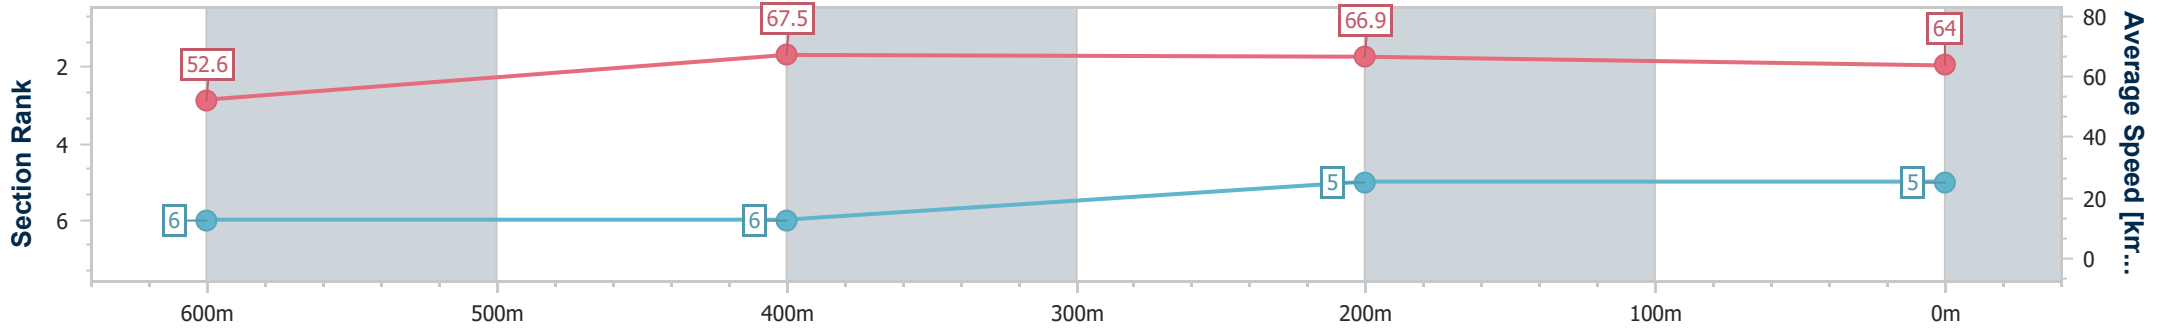

Horse/Jockey Name	Tropics
Final Rank	5
Fastest Section Time (Section)	0:10.64 (600m)
Top Speed [km/h] (Section)	69.0 (600m)
Race State	Finished

Ipswich QLD Professional
Race 1: @IPSWICHTURFCLUB BENCHMARK 70 Handicap - 800m

11 August 2023 - 12:38

Track Rating: Good 4, Weather: Fine, Rail Position: +8.0m Entire

Section	Overall	600m	400m	200m
Section Times	0:46.33 [5] (0:13.71)	0:32.62 [6] (0:10.64)	0:21.98 [6] (0:10.71)	0:11.27 [5] (0:11.27)
Average Speed [km/h]	52.6	67.5	66.9	64.0
Top Speed [km/h]	66.5	69.0	67.9	66.1
Avg. Dist. to Rail [m]	4.2	1.3	0.8	0.2
Avg. Stride Freq. [Hz]	2.4	2.6	2.6	2.5
Avg. Stride Length [m]	6.1	7.3	7.1	7.0

- [ ] Ranking at each section and finish
- -.-.- No data available at this section
- NA No data available