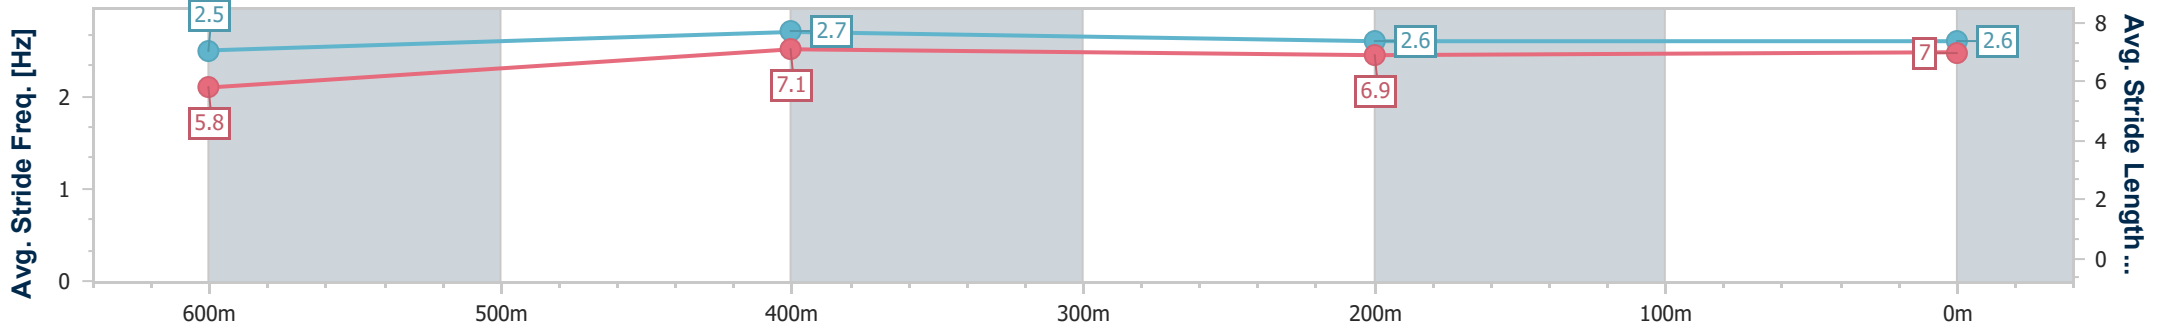

Horse/Jockey Name	Commandeering
Final Rank	4
Fastest Section Time (Section)	0:10.54 (600m)
Top Speed [km/h] (Section)	69.3 (600m)
Race State	Finished

Ipswich QLD Professional
Race 1: @IPSWICHTURFCLUB BENCHMARK 70 Handicap - 800m

11 August 2023 - 12:38

Track Rating: Good 4, Weather: Fine, Rail Position: +8.0m Entire

Section	Overall	600m	400m	200m
Section Times	0:46.30 [4] (0:13.56)	0:32.74 [4] (0:10.54)	0:22.20 [4] (0:11.00)	0:11.20 [6] (0:11.20)
Average Speed [km/h]	53.1	68.2	65.5	64.4
Top Speed [km/h]	67.3	69.3	66.9	66.0
Avg. Dist. to Rail [m]	2.0	0.6	0.6	1.5
Avg. Stride Freq. [Hz]	2.5	2.7	2.6	2.6
Avg. Stride Length [m]	5.8	7.1	6.9	7.0

- [ ] Ranking at each section and finish
- -.-.- No data available at this section
- NA No data available