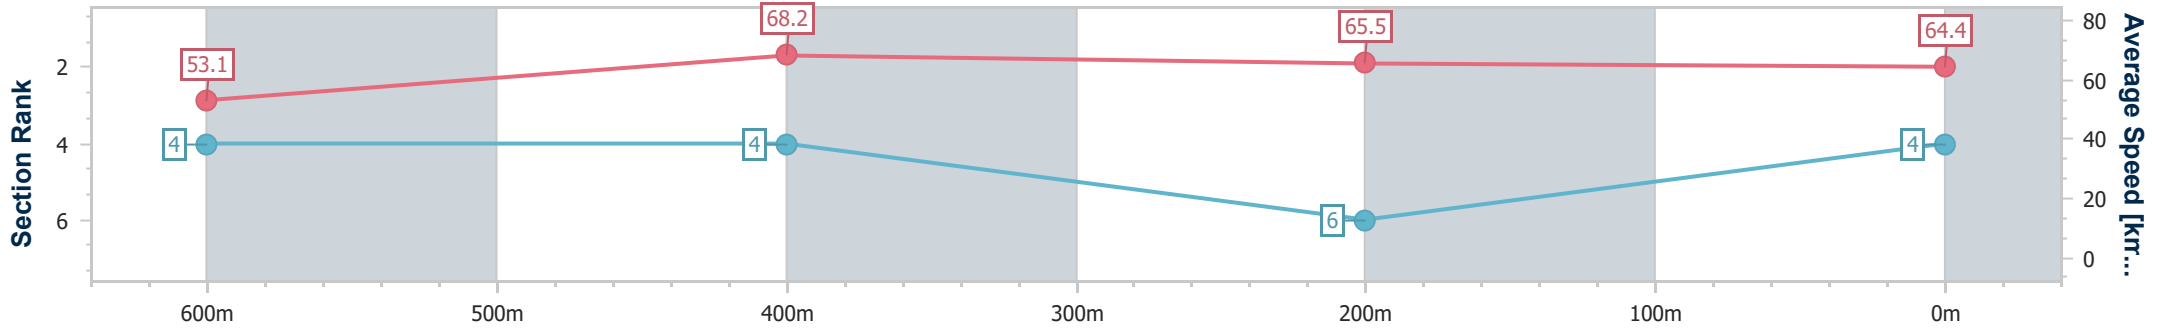

Horse/Jockey Name	Commandeering
Final Rank	4
Fastest Section Time (Section)	0:10.54 (600m)
Top Speed [km/h] (Section)	69.3 (600m)
Race State	Finished

Ipswich QLD Professional
Race 1: @IPSWICHTURFCLUB BENCHMARK 70 Handicap - 800m

11 August 2023 - 12:38

Track Rating: Good 4, Weather: Fine, Rail Position: +8.0m Entire

Section	Overall	600m	400m	200m
Section Times	0:46.30 [4] (0:13.56)	0:32.74 [4] (0:10.54)	0:22.20 [4] (0:11.00)	0:11.20 [6] (0:11.20)
Average Speed [km/h]	53.1	68.2	65.5	64.4
Top Speed [km/h]	67.3	69.3	66.9	66.0
Avg. Dist. to Rail [m]	2.0	0.6	0.6	1.5
Avg. Stride Freq. [Hz]	2.5	2.7	2.6	2.6
Avg. Stride Length [m]	5.8	7.1	6.9	7.0

- [ ] Ranking at each section and finish
- -.-.- No data available at this section
- NA No data available