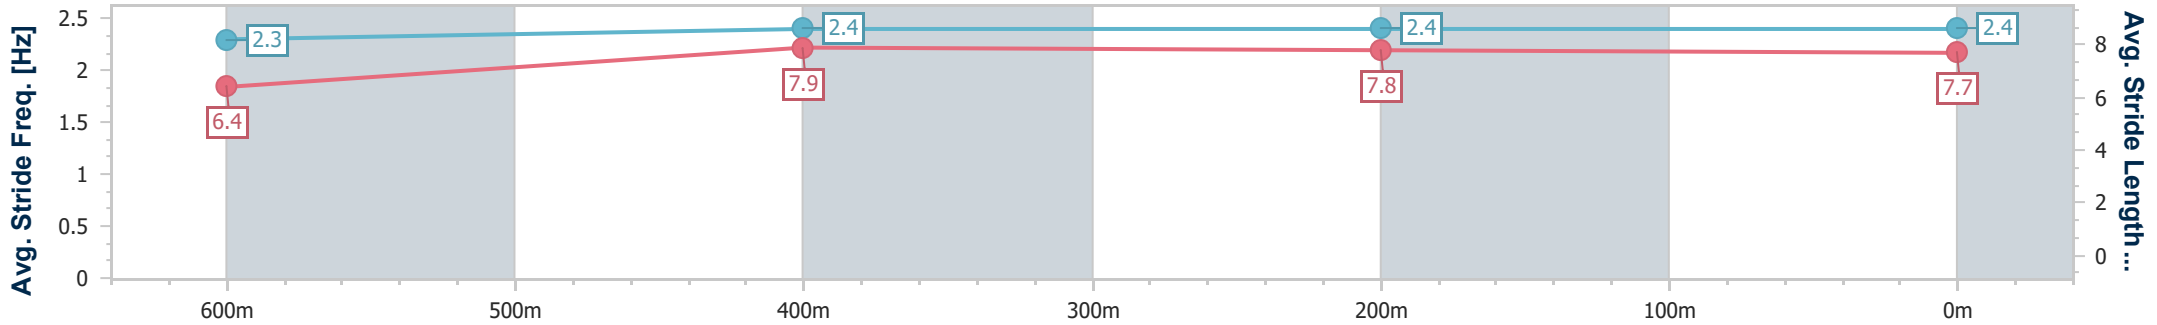

Horse/Jockey Name	Shalaa's Moment
Final Rank	1
Fastest Section Time (Section)	0:10.42 (600m)
Top Speed [km/h] (Section)	70.1 (600m)
Race State	Finished

Ipswich QLD Professional
Race 1: @IPSWICHTURFCLUB BENCHMARK 70 Handicap - 800m

11 August 2023 - 12:38

Track Rating: Good 4, Weather: Fine, Rail Position: +8.0m Entire

Section	Overall	600m	400m	200m
Section Times	0:45.59 [1] (0:13.59)	0:32.00 [5] (0:10.42)	0:21.58 [3] (0:10.74)	0:10.84 [1] (0:10.84)
Average Speed [km/h]	53.0	68.8	67.0	66.5
Top Speed [km/h]	69.2	70.1	67.8	67.6
Avg. Dist. to Rail [m]	2.7	0.5	0.7	1.2
Avg. Stride Freq. [Hz]	2.3	2.4	2.4	2.4
Avg. Stride Length [m]	6.4	7.9	7.8	7.7

- [ ] Ranking at each section and finish
- -.-.- No data available at this section
- NA No data available