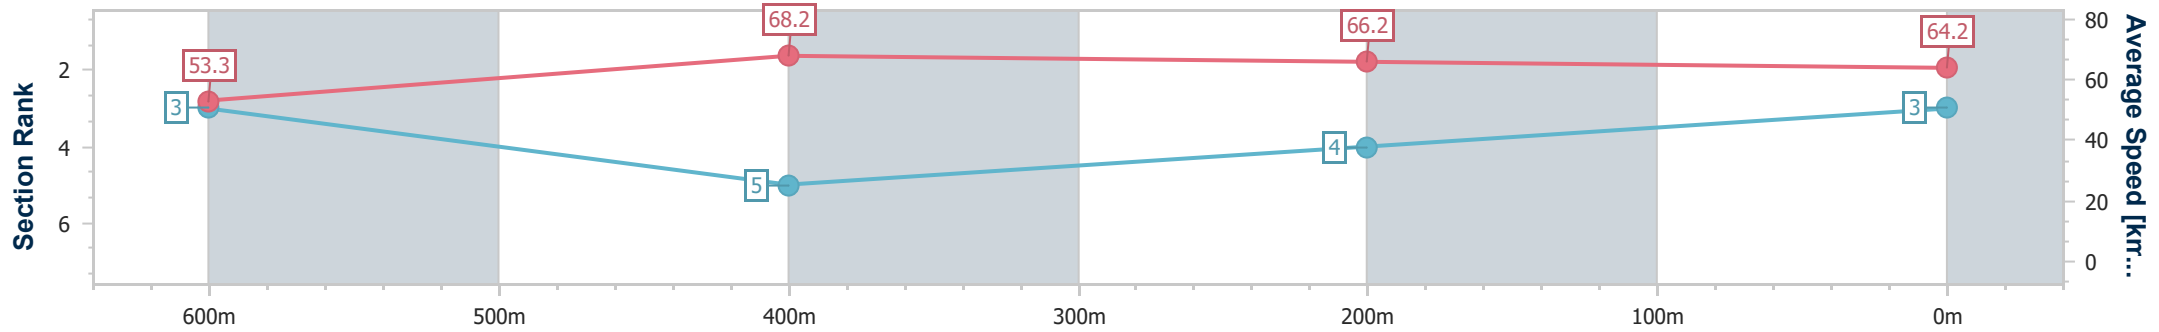

Horse/Jockey Name	Thawra
Final Rank	3
Fastest Section Time (Section)	0:10.60 (600m)
Top Speed [km/h] (Section)	68.8 (600m)
Race State	Finished

Ipswich QLD Professional
Race 1: @IPSWICHTURFCLUB BENCHMARK 70 Handicap - 800m

11 August 2023 - 12:38

Track Rating: Good 4, Weather: Fine, Rail Position: +8.0m Entire

Section	Overall	600m	400m	200m
Section Times	0:46.28 [3] (0:13.52)	0:32.76 [3] (0:10.60)	0:22.16 [5] (0:10.92)	0:11.24 [4] (0:11.24)
Average Speed [km/h]	53.3	68.2	66.2	64.2
Top Speed [km/h]	67.9	68.8	67.2	66.7
Avg. Dist. to Rail [m]	6.0	2.0	1.6	2.0
Avg. Stride Freq. [Hz]	2.4	2.5	2.5	2.4
Avg. Stride Length [m]	6.2	7.7	7.4	7.4

- [ ] Ranking at each section and finish
- -.-.- No data available at this section
- NA No data available