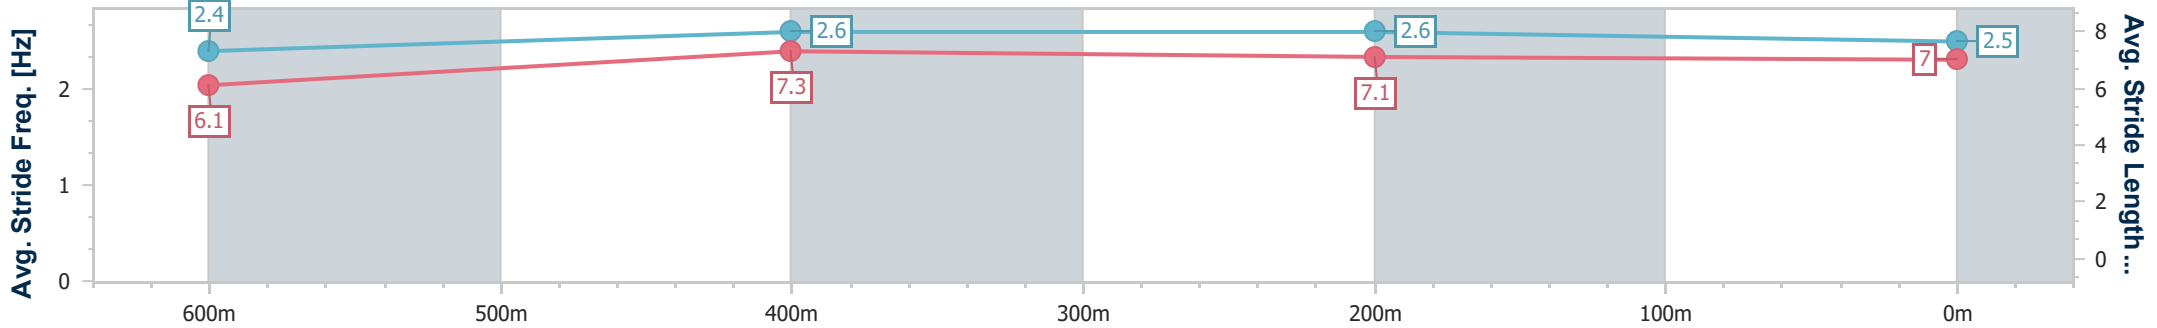

- [] Ranking at each section and finish
- .-.- No data available at this section
- NA No data available

Horse/Jockey Name	Tropics
Final Rank	5
Fastest Section Time (Section)	0:10.64 (600m)
Top Speed [km/h] (Section)	69.0 (600m)
Race State	Finished

Ipswich QLD Professional
 Race 1: @IPSWICHTURFCLUB BENCHMARK 70 Handicap - 800m

11 August 2023 - 12:38

Track Rating: Good 4, Weather: Fine, Rail Position: +8.0m Entire

Section	Overall	600m	400m	200m
Section Times	0:46.33 [5] (0:13.71)	0:32.62 [6] (0:10.64)	0:21.98 [6] (0:10.71)	0:11.27 [5] (0:11.27)
Average Speed [km/h]	52.6	67.5	66.9	64.0
Top Speed [km/h]	66.5	69.0	67.9	66.1
Avg. Dist. to Rail [m]	4.2	1.3	0.8	0.2
Avg. Stride Freq. [Hz]	2.4	2.6	2.6	2.5
Avg. Stride Length [m]	6.1	7.3	7.1	7.0