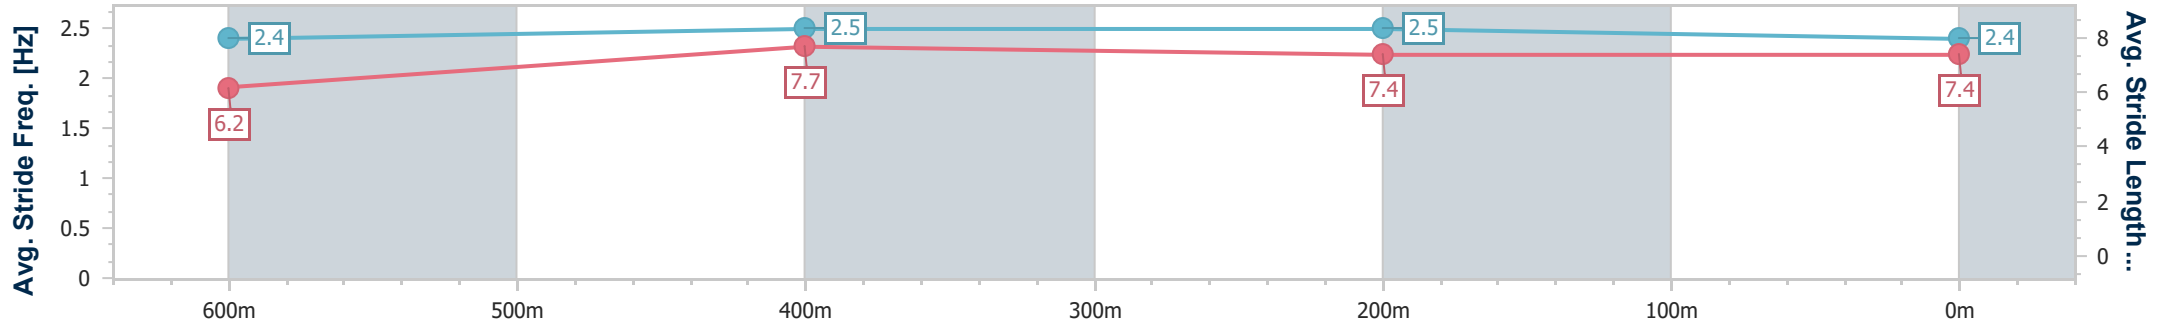

Horse/Jockey Name	Thawra
Final Rank	3
Fastest Section Time (Section)	0:10.60 (600m)
Top Speed [km/h] (Section)	68.8 (600m)
Race State	Finished

Ipswich QLD Professional
Race 1: @IPSWICHTURFCLUB BENCHMARK 70 Handicap - 800m

11 August 2023 - 12:38

Track Rating: Good 4, Weather: Fine, Rail Position: +8.0m Entire

Section	Overall	600m	400m	200m
Section Times	0:46.28 [3] (0:13.52)	0:32.76 [3] (0:10.60)	0:22.16 [5] (0:10.92)	0:11.24 [4] (0:11.24)
Average Speed [km/h]	53.3	68.2	66.2	64.2
Top Speed [km/h]	67.9	68.8	67.2	66.7
Avg. Dist. to Rail [m]	6.0	2.0	1.6	2.0
Avg. Stride Freq. [Hz]	2.4	2.5	2.5	2.4
Avg. Stride Length [m]	6.2	7.7	7.4	7.4

- [ ] Ranking at each section and finish
- -.-.- No data available at this section
- NA No data available