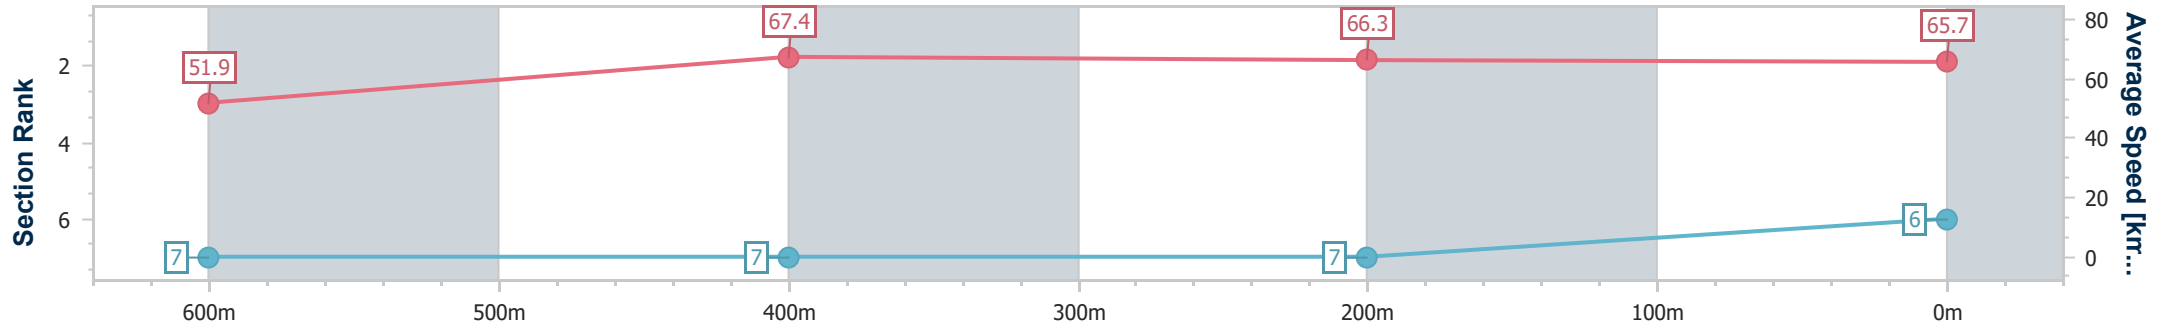

- [] Ranking at each section and finish
- .-.- No data available at this section
- NA No data available

Horse/Jockey Name	Inquest
Final Rank	6
Fastest Section Time (Section)	0:10.68 (600m)
Top Speed [km/h] (Section)	69.3 (600m)
Race State	Finished

Ipswich QLD Professional
 Race 1: @IPSWICHTURFCLUB BENCHMARK 70 Handicap - 800m

11 August 2023 - 12:38

Track Rating: Good 4, Weather: Fine, Rail Position: +8.0m Entire

Section	Overall	600m	400m	200m
Section Times	0:46.42 [6] (0:13.90)	0:32.52 [7] (0:10.68)	0:21.84 [7] (0:10.86)	0:10.98 [7] (0:10.98)
Average Speed [km/h]	51.9	67.4	66.3	65.7
Top Speed [km/h]	67.1	69.3	66.8	66.4
Avg. Dist. to Rail [m]	6.1	0.5	0.8	4.5
Avg. Stride Freq. [Hz]	2.3	2.4	2.3	2.3
Avg. Stride Length [m]	6.2	7.9	7.8	7.9