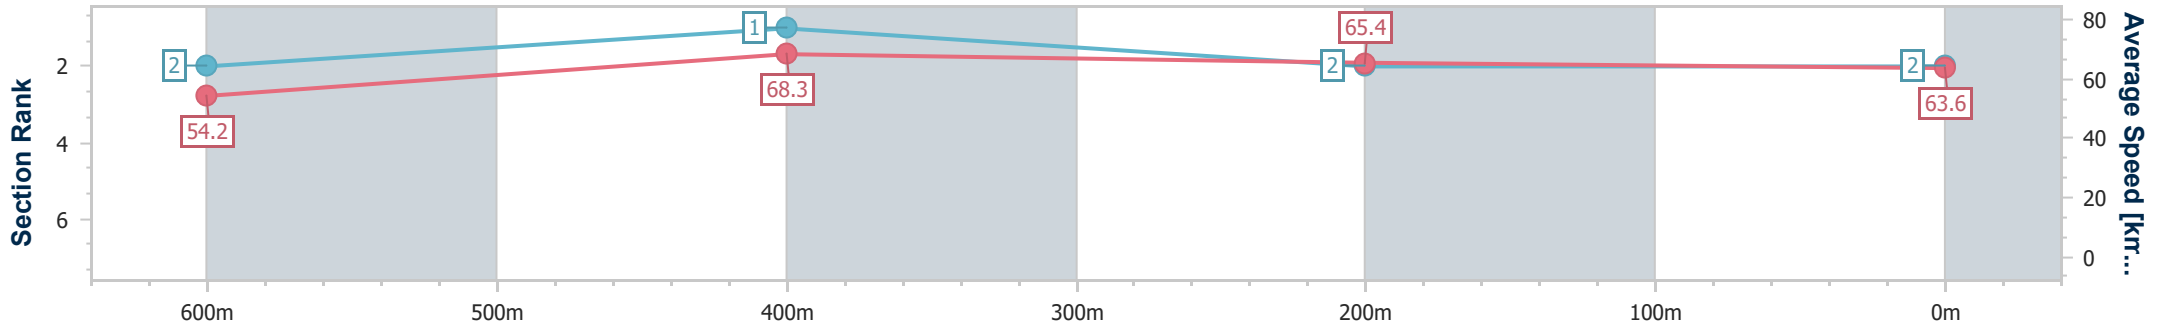

Horse/Jockey Name	Underhand
Final Rank	2
Fastest Section Time (Section)	0:10.51 (600m)
Top Speed [km/h] (Section)	69.7 (600m)
Race State	Finished

Ipswich QLD Professional
Race 1: @IPSWICHTURFCLUB BENCHMARK 70 Handicap - 800m

11 August 2023 - 12:38

Track Rating: Good 4, Weather: Fine, Rail Position: +8.0m Entire

Section	Overall	600m	400m	200m
Section Times	0:46.12 [2] (0:13.30)	0:32.82 [2] (0:10.51)	0:22.31 [1] (0:10.97)	0:11.34 [2] (0:11.34)
Average Speed [km/h]	54.2	68.3	65.4	63.6
Top Speed [km/h]	69.1	69.7	67.0	65.6
Avg. Dist. to Rail [m]	1.8	0.7	0.7	1.3
Avg. Stride Freq. [Hz]	2.5	2.7	2.6	2.5
Avg. Stride Length [m]	5.9	7.1	7.1	7.0

- [ ] Ranking at each section and finish
- -.-.- No data available at this section
- NA No data available