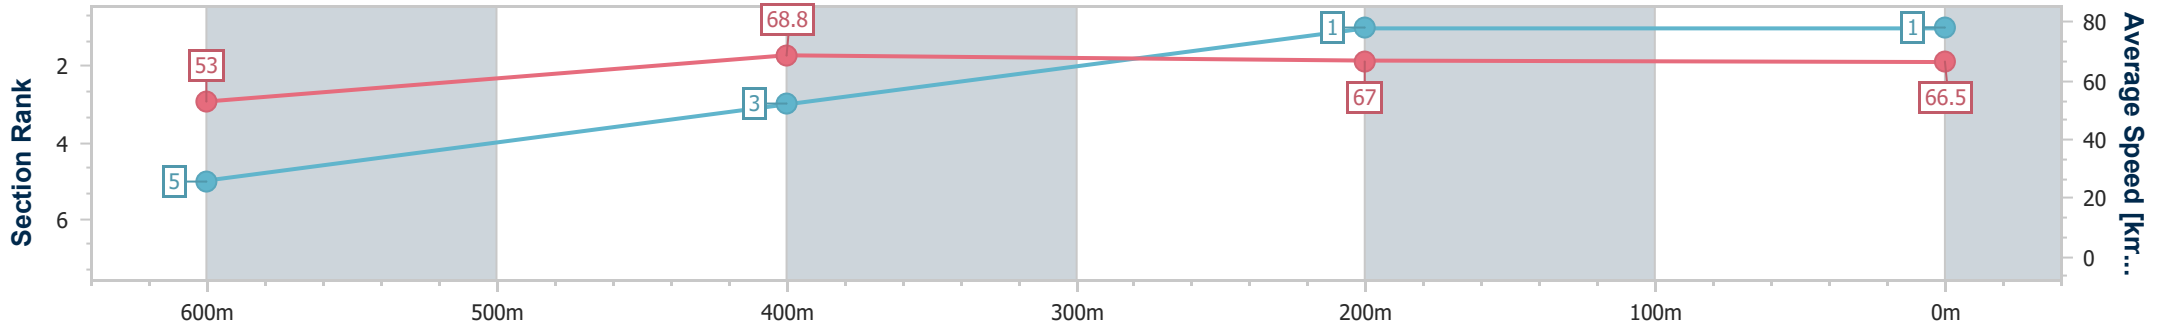

Horse/Jockey Name	Shalaa's Moment
Final Rank	1
Fastest Section Time (Section)	0:10.42 (600m)
Top Speed [km/h] (Section)	70.1 (600m)
Race State	Finished

Ipswich QLD Professional
Race 1: @IPSWICHTURFCLUB BENCHMARK 70 Handicap - 800m

11 August 2023 - 12:38

Track Rating: Good 4, Weather: Fine, Rail Position: +8.0m Entire

Section	Overall	600m	400m	200m
Section Times	0:45.59 [1] (0:13.59)	0:32.00 [5] (0:10.42)	0:21.58 [3] (0:10.74)	0:10.84 [1] (0:10.84)
Average Speed [km/h]	53.0	68.8	67.0	66.5
Top Speed [km/h]	69.2	70.1	67.8	67.6
Avg. Dist. to Rail [m]	2.7	0.5	0.7	1.2
Avg. Stride Freq. [Hz]	2.3	2.4	2.4	2.4
Avg. Stride Length [m]	6.4	7.9	7.8	7.7

- [ ] Ranking at each section and finish
- -.-.- No data available at this section
- NA No data available