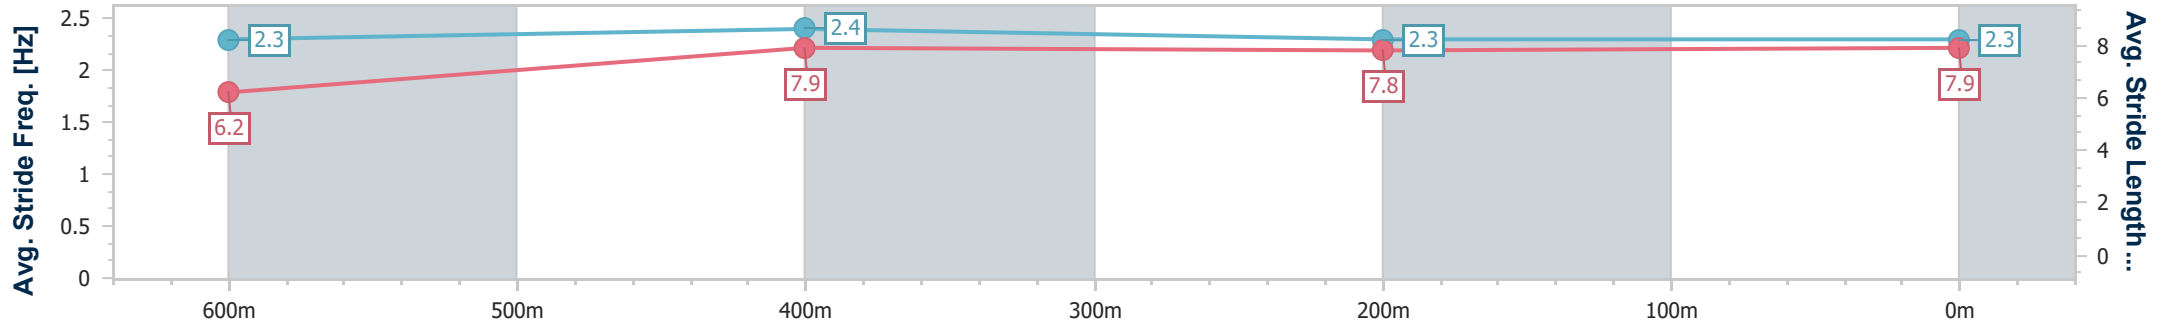

- [] Ranking at each section and finish
- .-.- No data available at this section
- NA No data available

Horse/Jockey Name	Inquest
Final Rank	6
Fastest Section Time (Section)	0:10.68 (600m)
Top Speed [km/h] (Section)	69.3 (600m)
Race State	Finished

Ipswich QLD Professional
 Race 1: @IPSWICHTURFCLUB BENCHMARK 70 Handicap - 800m

11 August 2023 - 12:38

Track Rating: Good 4, Weather: Fine, Rail Position: +8.0m Entire

Section	Overall	600m	400m	200m
Section Times	0:46.42 [6] (0:13.90)	0:32.52 [7] (0:10.68)	0:21.84 [7] (0:10.86)	0:10.98 [7] (0:10.98)
Average Speed [km/h]	51.9	67.4	66.3	65.7
Top Speed [km/h]	67.1	69.3	66.8	66.4
Avg. Dist. to Rail [m]	6.1	0.5	0.8	4.5
Avg. Stride Freq. [Hz]	2.3	2.4	2.3	2.3
Avg. Stride Length [m]	6.2	7.9	7.8	7.9