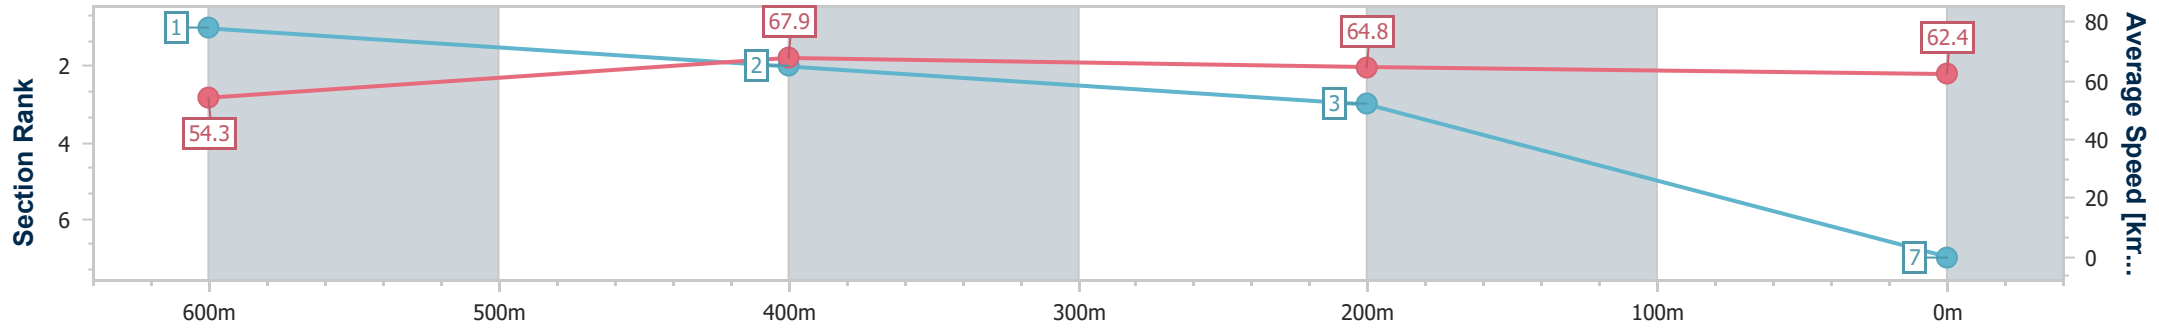

Ipswich QLD Professional
 Race 1: @IPSWICHTURFCLUB BENCHMARK 70 Handicap - 800m

11 August 2023 - 12:38

Track Rating: Good 4, Weather: Fine, Rail Position: +8.0m Entire

Section	Overall	600m	400m	200m
Section Times	0:46.42 [6] (0:13.90)	0:32.52 [7] (0:10.68)	0:21.84 [7] (0:10.86)	0:10.98 [7] (0:10.98)
Average Speed [km/h]	51.9	67.4	66.3	65.7
Top Speed [km/h]	67.1	69.3	66.8	66.4
Avg. Dist. to Rail [m]	6.1	0.5	0.8	4.5
Avg. Stride Freq. [Hz]	2.3	2.4	2.3	2.3
Avg. Stride Length [m]	6.2	7.9	7.8	7.9

- [] Ranking at each section and finish
- .-.- No data available at this section
- NA No data available

Horse/Jockey Name	Cosmic Serenade
Final Rank	7
Fastest Section Time (Section)	0:10.55 (600m)
Top Speed [km/h] (Section)	70.2 (600m)
Race State	Finished

Ipswich QLD Professional
 Race 1: @IPSWICHTURFCLUB BENCHMARK 70 Handicap - 800m

11 August 2023 - 12:38

Track Rating: Good 4, Weather: Fine, Rail Position: +8.0m Entire

Section	Overall	600m	400m	200m
Section Times	0:46.42 [7] (0:13.27)	0:33.15 [1] (0:10.55)	0:22.60 [2] (0:11.04)	0:11.56 [3] (0:11.56)
Average Speed [km/h]	54.3	67.9	64.8	62.4
Top Speed [km/h]	69.1	70.2	66.1	64.6
Avg. Dist. to Rail [m]	0.5	1.0	1.4	1.1
Avg. Stride Freq. [Hz]	2.6	2.7	2.7	2.5
Avg. Stride Length [m]	5.7	6.8	6.8	6.8