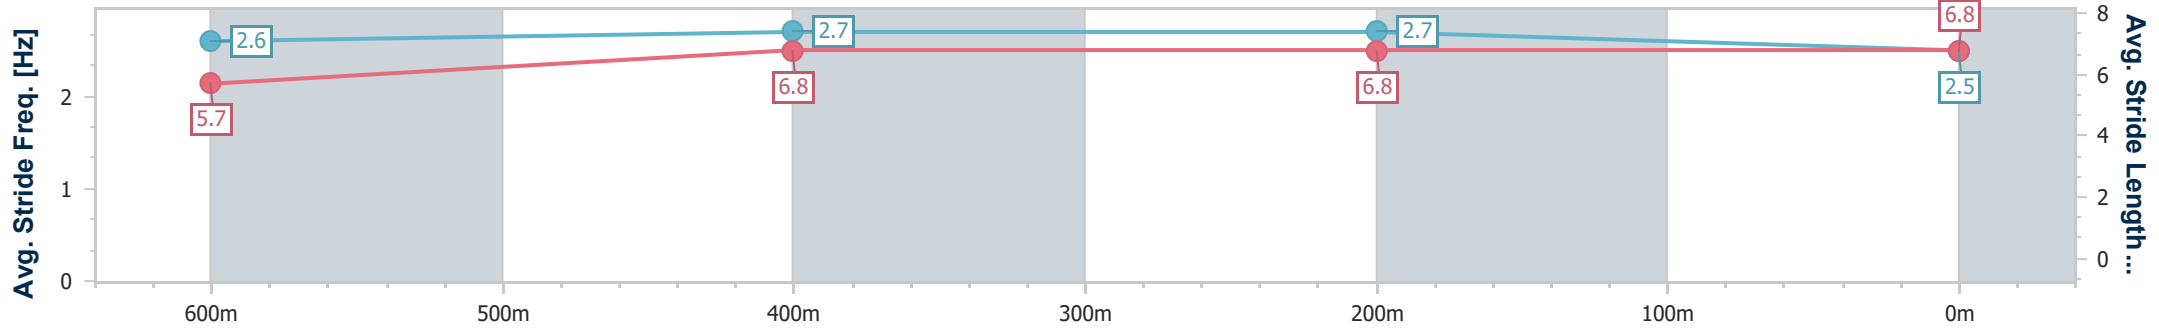

Ipswich QLD Professional
 Race 1: @IPSWICHTURFCLUB BENCHMARK 70 Handicap - 800m

11 August 2023 - 12:38

Track Rating: Good 4, Weather: Fine, Rail Position: +8.0m Entire

Section	Overall	600m	400m	200m
Section Times	0:46.42 [6] (0:13.90)	0:32.52 [7] (0:10.68)	0:21.84 [7] (0:10.86)	0:10.98 [7] (0:10.98)
Average Speed [km/h]	51.9	67.4	66.3	65.7
Top Speed [km/h]	67.1	69.3	66.8	66.4
Avg. Dist. to Rail [m]	6.1	0.5	0.8	4.5
Avg. Stride Freq. [Hz]	2.3	2.4	2.3	2.3
Avg. Stride Length [m]	6.2	7.9	7.8	7.9

- [] Ranking at each section and finish
- .-.- No data available at this section
- NA No data available

Horse/Jockey Name	Cosmic Serenade
Final Rank	7
Fastest Section Time (Section)	0:10.55 (600m)
Top Speed [km/h] (Section)	70.2 (600m)
Race State	Finished

Ipswich QLD Professional
 Race 1: @IPSWICHTURFCLUB BENCHMARK 70 Handicap - 800m

11 August 2023 - 12:38

Track Rating: Good 4, Weather: Fine, Rail Position: +8.0m Entire

Section	Overall	600m	400m	200m
Section Times	0:46.42 [7] (0:13.27)	0:33.15 [1] (0:10.55)	0:22.60 [2] (0:11.04)	0:11.56 [3] (0:11.56)
Average Speed [km/h]	54.3	67.9	64.8	62.4
Top Speed [km/h]	69.1	70.2	66.1	64.6
Avg. Dist. to Rail [m]	0.5	1.0	1.4	1.1
Avg. Stride Freq. [Hz]	2.6	2.7	2.7	2.5
Avg. Stride Length [m]	5.7	6.8	6.8	6.8

- [] Ranking at each section and finish
- .-.- No data available at this section
- NA No data available