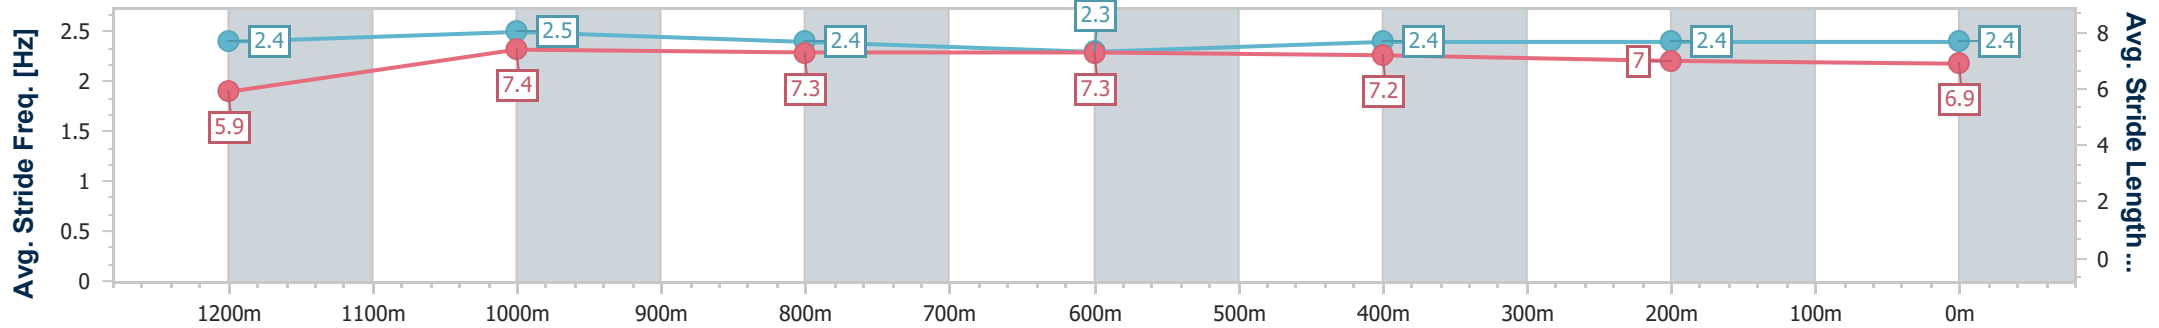

Horse/Jockey Name	Christmas Time
Final Rank	6
Fastest Section Time (Section)	0:11.06 (1200m)
Top Speed [km/h] (Section)	66.0 (1200m)
Race State	Finished

Ipswich QLD Professional
Race 3: ASSURE GLOBAL PLUS PROFIT BUILDERS Colts,
Geldings & Entires Maiden Handicap - 1350m

11 August 2023 - 13:48

Track Rating: Good 3, Weather: Fine, Rail Position: +8.0m Entire

Section	Overall	1200m	1000m	800m	600m	400m	200m
Section Times	1:21.79 [6] (0:11.21)	1:10.58 [6] (0:11.06)	0:59.52 [6] (0:11.56)	0:47.96 [6] (0:11.85)	0:36.11 [6] (0:11.84)	0:24.27 [7] (0:12.05)	0:12.22 [5] (0:12.22)
Average Speed [km/h]	48.3	65.3	62.3	60.8	60.8	60.0	58.9
Top Speed [km/h]	64.2	66.0	64.2	61.2	62.4	61.6	60.2
Avg. Dist. to Rail [m]	4.9	2.0	0.9	0.3	0.3	1.8	3.2
Avg. Stride Freq. [Hz]	2.4	2.5	2.4	2.3	2.4	2.4	2.4
Avg. Stride Length [m]	5.9	7.4	7.3	7.3	7.2	7.0	6.9

- [ ] Ranking at each section and finish
- -.-.- No data available at this section
- NA No data available