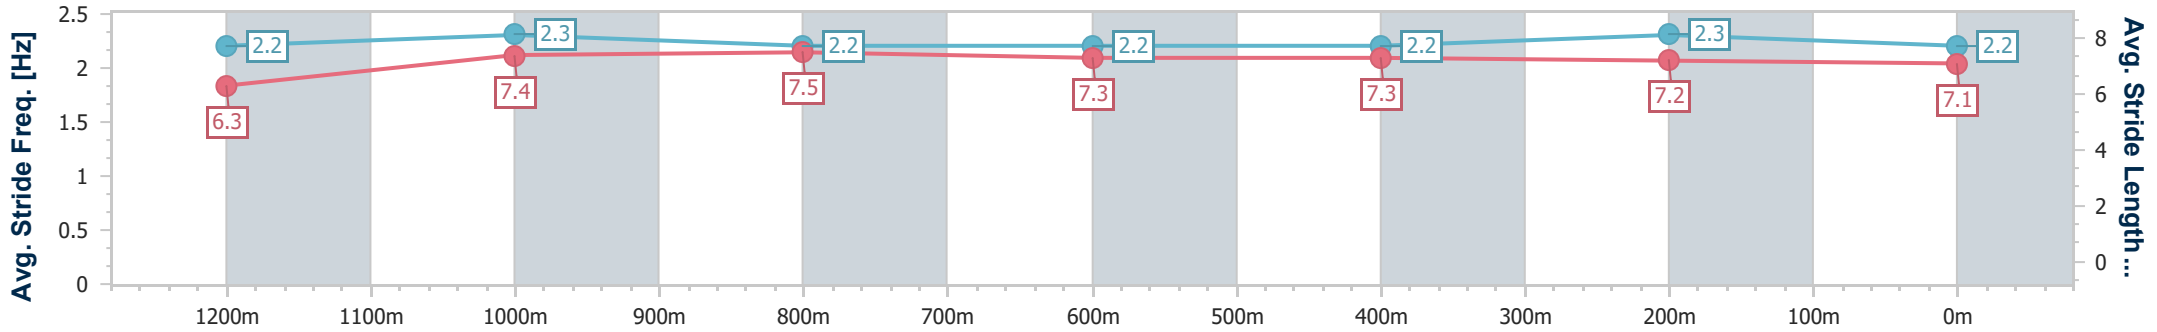

Horse/Jockey Name	Darlhisma
Final Rank	9
Fastest Section Time (Section)	0:11.50 (1200m)
Top Speed [km/h] (Section)	63.6 (1200m)
Race State	Finished

Ipswich QLD Professional
Race 3: ASSURE GLOBAL PLUS PROFIT BUILDERS Colts,
Geldings & Entires Maiden Handicap - 1350m

11 August 2023 - 13:48

Track Rating: Good 3, Weather: Fine, Rail Position: +8.0m Entire

Section	Overall	1200m	1000m	800m	600m	400m	200m
Section Times	1:22.30 [9] (0:11.55)	1:10.75 [11] (0:11.50)	0:59.25 [12] (0:11.60)	0:47.65 [12] (0:11.83)	0:35.82 [12] (0:11.91)	0:23.91 [11] (0:11.77)	0:12.14 [11] (0:12.14)
Average Speed [km/h]	46.7	62.7	62.1	60.8	60.3	61.0	59.3
Top Speed [km/h]	62.3	63.6	63.2	61.5	61.2	61.4	60.8
Avg. Dist. to Rail [m]	0.5	0.6	0.3	0.3	0.8	1.5	4.1
Avg. Stride Freq. [Hz]	2.2	2.3	2.2	2.2	2.2	2.3	2.2
Avg. Stride Length [m]	6.3	7.4	7.5	7.3	7.3	7.2	7.1

- [ ] Ranking at each section and finish
- -.-.- No data available at this section
- NA No data available