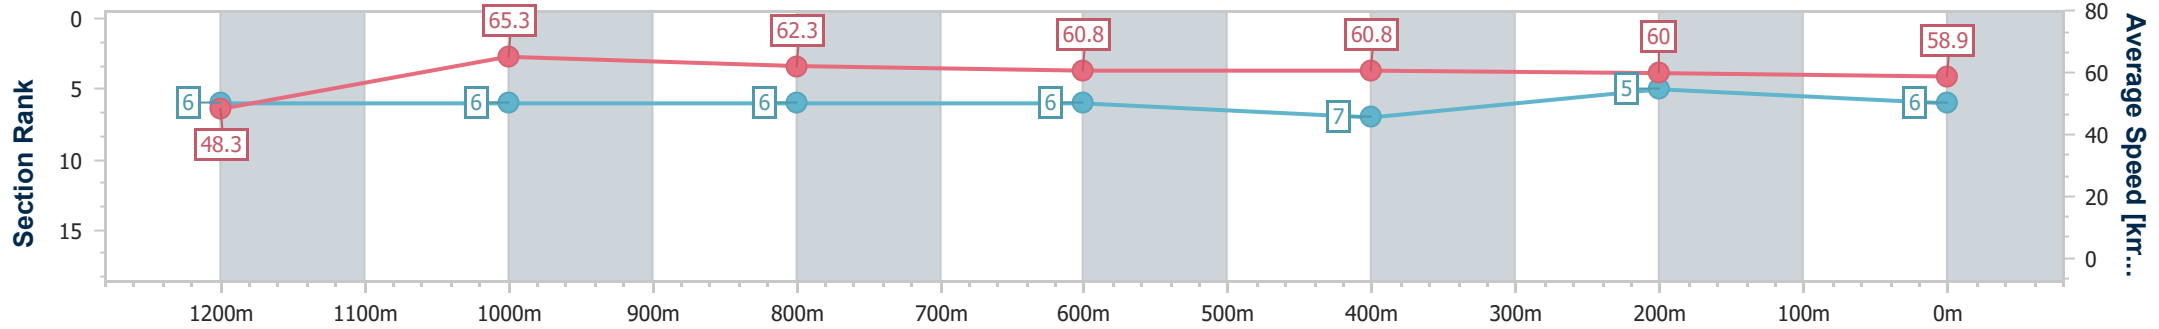

Horse/Jockey Name	Christmas Time
Final Rank	6
Fastest Section Time (Section)	0:11.06 (1200m)
Top Speed [km/h] (Section)	66.0 (1200m)
Race State	Finished

Ipswich QLD Professional
Race 3: ASSURE GLOBAL PLUS PROFIT BUILDERS Colts,
Geldings & Entires Maiden Handicap - 1350m

11 August 2023 - 13:48

Track Rating: Good 3, Weather: Fine, Rail Position: +8.0m Entire

Section	Overall	1200m	1000m	800m	600m	400m	200m
Section Times	1:21.79 [6] (0:11.21)	1:10.58 [6] (0:11.06)	0:59.52 [6] (0:11.56)	0:47.96 [6] (0:11.85)	0:36.11 [6] (0:11.84)	0:24.27 [7] (0:12.05)	0:12.22 [5] (0:12.22)
Average Speed [km/h]	48.3	65.3	62.3	60.8	60.8	60.0	58.9
Top Speed [km/h]	64.2	66.0	64.2	61.2	62.4	61.6	60.2
Avg. Dist. to Rail [m]	4.9	2.0	0.9	0.3	0.3	1.8	3.2
Avg. Stride Freq. [Hz]	2.4	2.5	2.4	2.3	2.4	2.4	2.4
Avg. Stride Length [m]	5.9	7.4	7.3	7.3	7.2	7.0	6.9

- [ ] Ranking at each section and finish
- -.-.- No data available at this section
- NA No data available