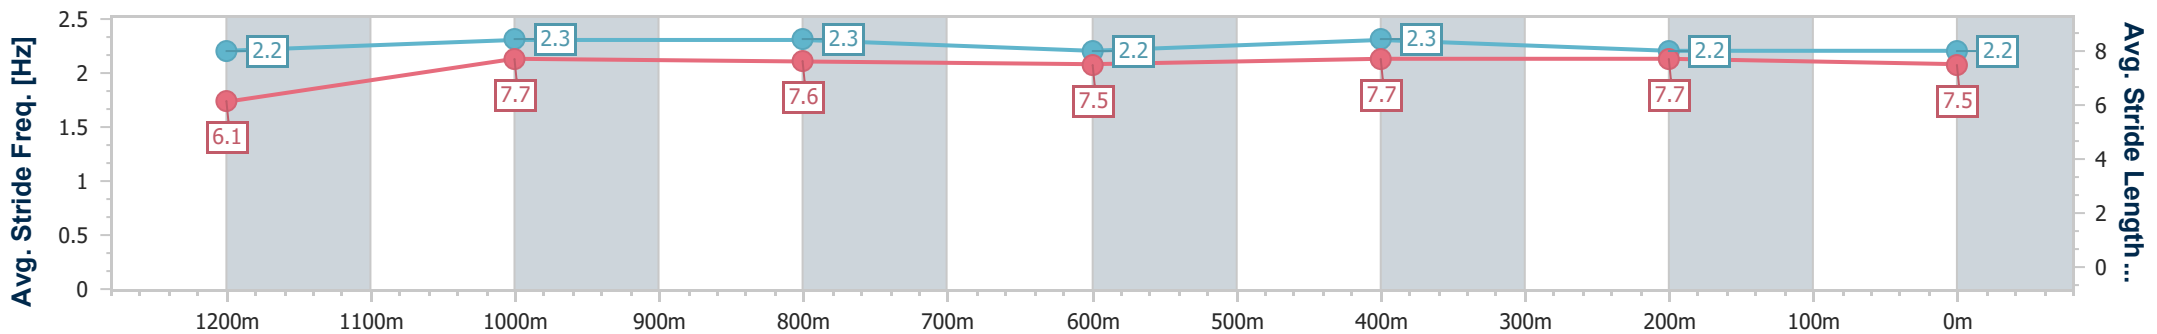

Horse/Jockey Name	Back 'Em Black
Final Rank	6
Fastest Section Time (Section)	0:11.36 (1200m)
Top Speed [km/h] (Section)	65.0 (1200m)
Race State	Finished

Ipswich QLD Professional
Race 3: ASSURE GLOBAL PLUS PROFIT BUILDERS Colts,
Geldings & Entires Maiden Handicap - 1350m
11 August 2023 - 13:48

Track Rating: Good 3, Weather: Fine, Rail Position: +8.0m Entire

Section	Overall	1200m	1000m	800m	600m	400m	200m
Section Times	1:21.79 [6] (0:11.61)	1:10.18 [12] (0:11.36)	0:58.82 [11] (0:11.61)	0:47.21 [11] (0:11.75)	0:35.46 [10] (0:11.57)	0:23.89 [10] (0:11.78)	0:12.11 [8] (0:12.11)
Average Speed [km/h]	46.6	63.5	62.2	61.5	62.7	61.7	59.5
Top Speed [km/h]	63.1	65.0	63.5	63.4	63.0	63.3	60.5
Avg. Dist. to Rail [m]	6.5	2.9	1.0	0.9	2.0	3.4	4.9
Avg. Stride Freq. [Hz]	2.2	2.3	2.3	2.2	2.3	2.2	2.2
Avg. Stride Length [m]	6.1	7.7	7.6	7.5	7.7	7.7	7.5

- [ ] Ranking at each section and finish
- -.-.- No data available at this section
- NA No data available