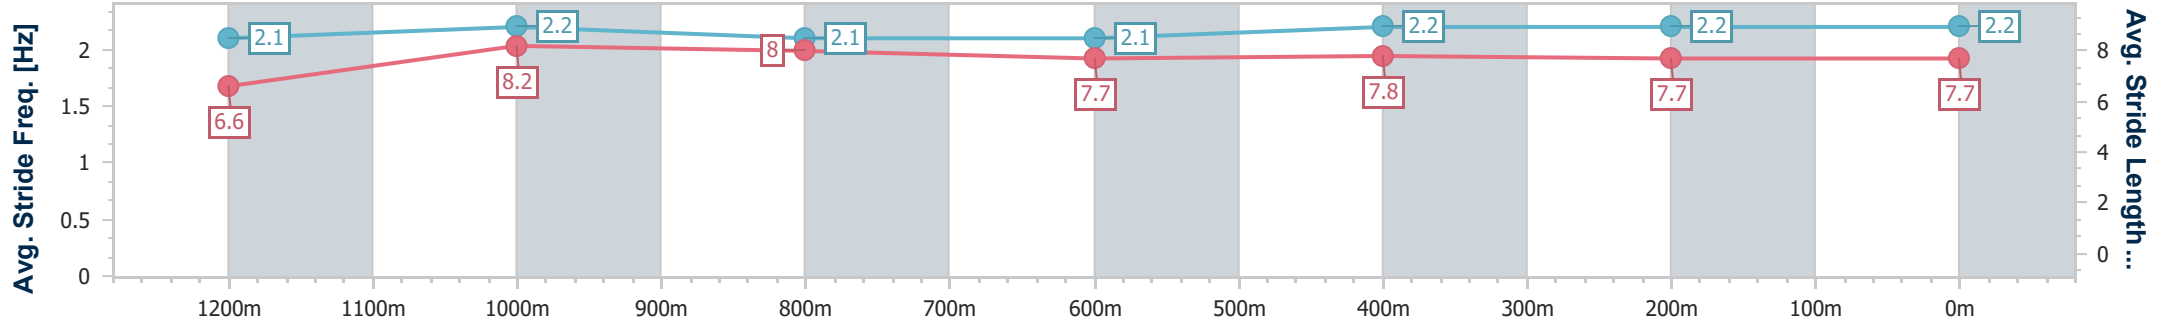

Section	Overall	1200m	1000m	800m	600m	400m	200m
Section Times	1:20.77 [1] (0:11.54)	1:09.23 [10] (0:10.93)	0:58.30 [8] (0:11.57)	0:46.73 [8] (0:11.84)	0:34.89 [8] (0:11.62)	0:23.27 [6] (0:11.64)	0:11.63 [3] (0:11.63)
Average Speed [km/h]	46.7	66.0	62.1	60.9	62.4	62.2	61.9
Top Speed [km/h]	64.9	67.2	64.7	61.7	63.3	63.4	63.1
Avg. Dist. to Rail [m]	5.2	1.2	0.3	0.5	1.3	1.8	3.2
Avg. Stride Freq. [Hz]	2.1	2.2	2.1	2.1	2.2	2.2	2.2
Avg. Stride Length [m]	6.6	8.2	8.0	7.7	7.8	7.7	7.7