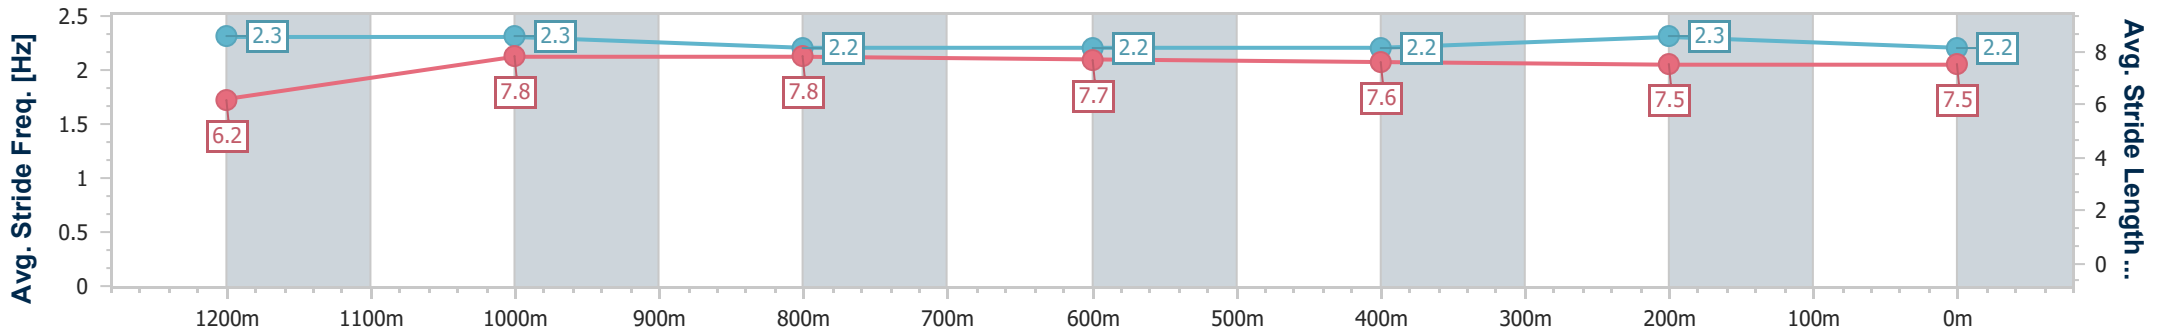

Horse/Jockey Name	Kanaird
Final Rank	4
Fastest Section Time (Section)	0:11.00 (Overall)
Top Speed [km/h] (Section)	66.9 (1200m)
Race State	Finished

Ipswich QLD Professional
Race 3: ASSURE GLOBAL PLUS PROFIT BUILDERS Colts,
Geldings & Entires Maiden Handicap - 1350m
11 August 2023 - 13:48

Track Rating: Good 3, Weather: Fine, Rail Position: +8.0m Entire

Section	Overall	1200m	1000m	800m	600m	400m	200m
Section Times	1:21.10 [4] (0:11.00)	1:10.10 [3] (0:11.03)	0:59.07 [3] (0:11.47)	0:47.60 [3] (0:11.73)	0:35.87 [3] (0:11.97)	0:23.90 [3] (0:11.77)	0:12.13 [1] (0:12.13)
Average Speed [km/h]	49.0	65.3	62.8	61.2	60.1	61.2	59.4
Top Speed [km/h]	65.5	66.9	63.9	62.3	60.5	62.1	60.5
Avg. Dist. to Rail [m]	1.6	0.7	0.2	0.6	0.3	0.6	1.2
Avg. Stride Freq. [Hz]	2.3	2.3	2.2	2.2	2.2	2.3	2.2
Avg. Stride Length [m]	6.2	7.8	7.8	7.7	7.6	7.5	7.5

- [ ] Ranking at each section and finish
- -.-.- No data available at this section
- NA No data available