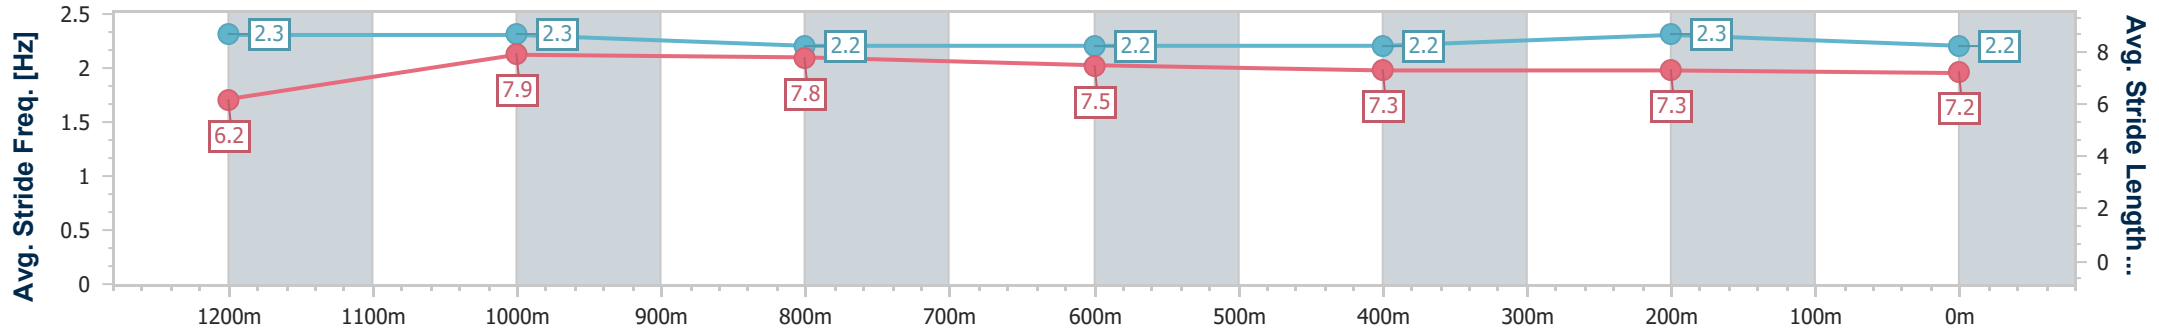

Horse/Jockey Name	Mission To Win
Final Rank	2
Fastest Section Time (Section)	0:11.06 (1200m)
Top Speed [km/h] (Section)	66.7 (1200m)
Race State	Finished

Ipswich QLD Professional
Race 3: ASSURE GLOBAL PLUS PROFIT BUILDERS Colts,
Geldings & Entires Maiden Handicap - 1350m

11 August 2023 - 13:48

Track Rating: Good 3, Weather: Fine, Rail Position: +8.0m Entire

Section	Overall	1200m	1000m	800m	600m	400m	200m
Section Times	1:20.83 [2] (0:11.08)	1:09.75 [5] (0:11.06)	0:58.69 [4] (0:11.47)	0:47.22 [4] (0:11.83)	0:35.39 [4] (0:11.89)	0:23.50 [4] (0:11.66)	0:11.84 [2] (0:11.84)
Average Speed [km/h]	48.7	65.3	62.9	61.0	60.8	62.2	60.8
Top Speed [km/h]	64.1	66.7	65.3	61.6	62.3	62.8	62.4
Avg. Dist. to Rail [m]	4.4	1.3	0.7	0.4	1.2	1.4	2.2
Avg. Stride Freq. [Hz]	2.3	2.3	2.2	2.2	2.2	2.3	2.2
Avg. Stride Length [m]	6.2	7.9	7.8	7.5	7.3	7.3	7.2

- [ ] Ranking at each section and finish
- -.-.- No data available at this section
- NA No data available