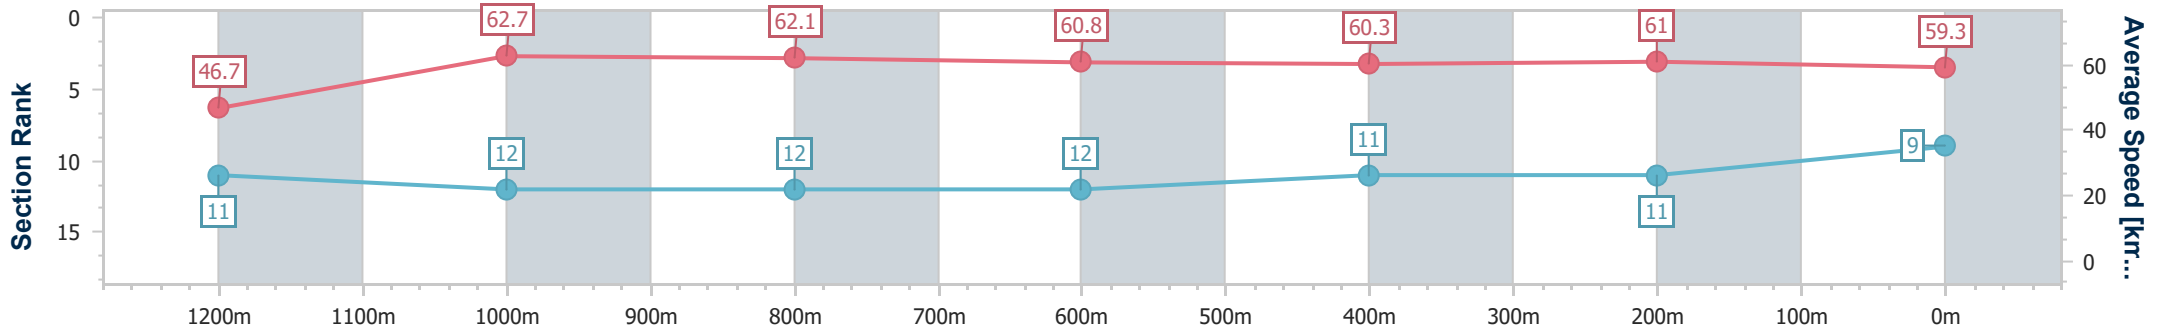

Horse/Jockey Name	Darlhisma
Final Rank	9
Fastest Section Time (Section)	0:11.50 (1200m)
Top Speed [km/h] (Section)	63.6 (1200m)
Race State	Finished

Ipswich QLD Professional
Race 3: ASSURE GLOBAL PLUS PROFIT BUILDERS Colts,
Geldings & Entires Maiden Handicap - 1350m

11 August 2023 - 13:48

Track Rating: Good 3, Weather: Fine, Rail Position: +8.0m Entire

Section	Overall	1200m	1000m	800m	600m	400m	200m
Section Times	1:22.30 [9] (0:11.55)	1:10.75 [11] (0:11.50)	0:59.25 [12] (0:11.60)	0:47.65 [12] (0:11.83)	0:35.82 [12] (0:11.91)	0:23.91 [11] (0:11.77)	0:12.14 [11] (0:12.14)
Average Speed [km/h]	46.7	62.7	62.1	60.8	60.3	61.0	59.3
Top Speed [km/h]	62.3	63.6	63.2	61.5	61.2	61.4	60.8
Avg. Dist. to Rail [m]	0.5	0.6	0.3	0.3	0.8	1.5	4.1
Avg. Stride Freq. [Hz]	2.2	2.3	2.2	2.2	2.2	2.3	2.2
Avg. Stride Length [m]	6.3	7.4	7.5	7.3	7.3	7.2	7.1

- [ ] Ranking at each section and finish
- -.-.- No data available at this section
- NA No data available