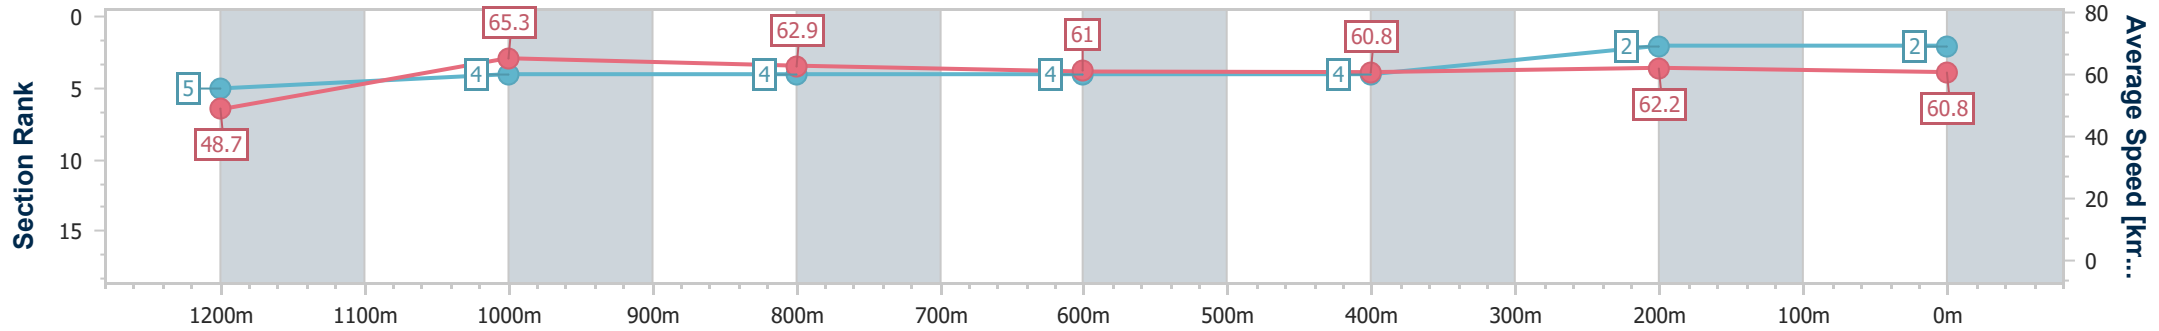

Horse/Jockey Name	Mission To Win
Final Rank	2
Fastest Section Time (Section)	0:11.06 (1200m)
Top Speed [km/h] (Section)	66.7 (1200m)
Race State	Finished

Ipswich QLD Professional
Race 3: ASSURE GLOBAL PLUS PROFIT BUILDERS Colts,
Geldings & Entires Maiden Handicap - 1350m

11 August 2023 - 13:48

Track Rating: Good 3, Weather: Fine, Rail Position: +8.0m Entire

Section	Overall	1200m	1000m	800m	600m	400m	200m
Section Times	1:20.83 [2] (0:11.08)	1:09.75 [5] (0:11.06)	0:58.69 [4] (0:11.47)	0:47.22 [4] (0:11.83)	0:35.39 [4] (0:11.89)	0:23.50 [4] (0:11.66)	0:11.84 [2] (0:11.84)
Average Speed [km/h]	48.7	65.3	62.9	61.0	60.8	62.2	60.8
Top Speed [km/h]	64.1	66.7	65.3	61.6	62.3	62.8	62.4
Avg. Dist. to Rail [m]	4.4	1.3	0.7	0.4	1.2	1.4	2.2
Avg. Stride Freq. [Hz]	2.3	2.3	2.2	2.2	2.2	2.3	2.2
Avg. Stride Length [m]	6.2	7.9	7.8	7.5	7.3	7.3	7.2

- [ ] Ranking at each section and finish
- -.-.- No data available at this section
- NA No data available