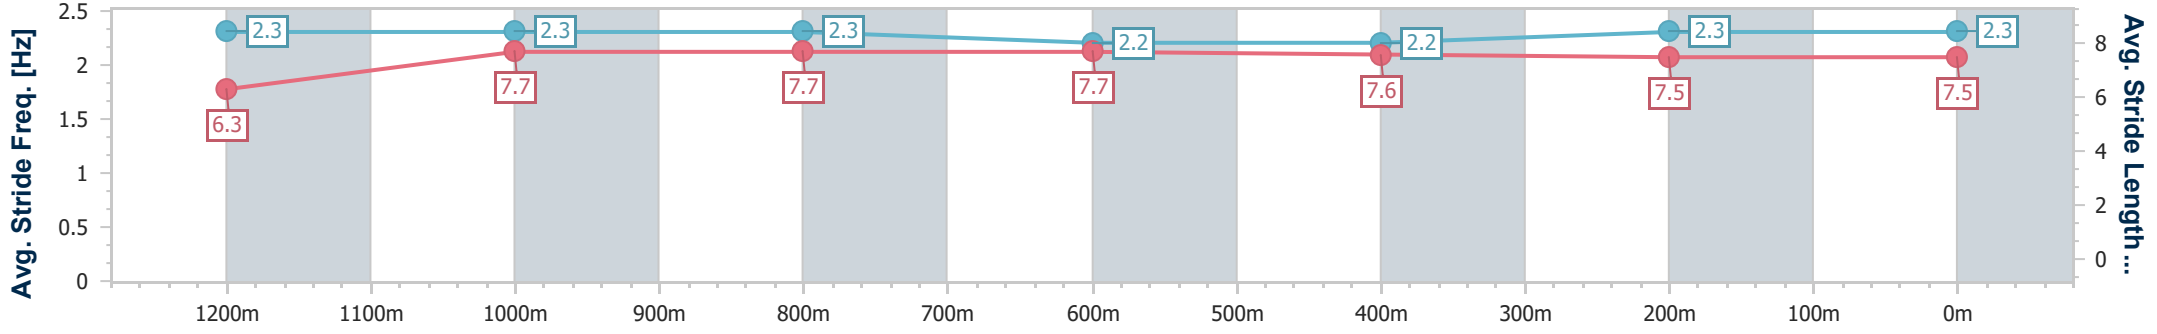

Horse/Jockey Name	I Am Good At This
Final Rank	3
Fastest Section Time (Section)	0:11.06 (Overall)
Top Speed [km/h] (Section)	66.4 (1200m)
Race State	Finished

Ipswich QLD Professional
Race 3: ASSURE GLOBAL PLUS PROFIT BUILDERS Colts,
Geldings & Entires Maiden Handicap - 1350m
11 August 2023 - 13:48

Track Rating: Good 3, Weather: Fine, Rail Position: +8.0m Entire

Section	Overall	1200m	1000m	800m	600m	400m	200m
Section Times	1:20.90 [3] (0:11.06)	1:09.84 [4] (0:11.12)	0:58.72 [5] (0:11.48)	0:47.24 [5] (0:11.81)	0:35.43 [5] (0:11.99)	0:23.44 [5] (0:11.85)	0:11.59 [4] (0:11.59)
Average Speed [km/h]	48.9	64.7	62.6	60.9	59.9	60.9	62.1
Top Speed [km/h]	65.0	66.4	64.2	61.5	60.9	62.9	63.6
Avg. Dist. to Rail [m]	0.9	0.3	0.4	0.8	0.4	1.0	0.6
Avg. Stride Freq. [Hz]	2.3	2.3	2.3	2.2	2.2	2.3	2.3
Avg. Stride Length [m]	6.3	7.7	7.7	7.7	7.6	7.5	7.5

- [ ] Ranking at each section and finish
- -.-.- No data available at this section
- NA No data available