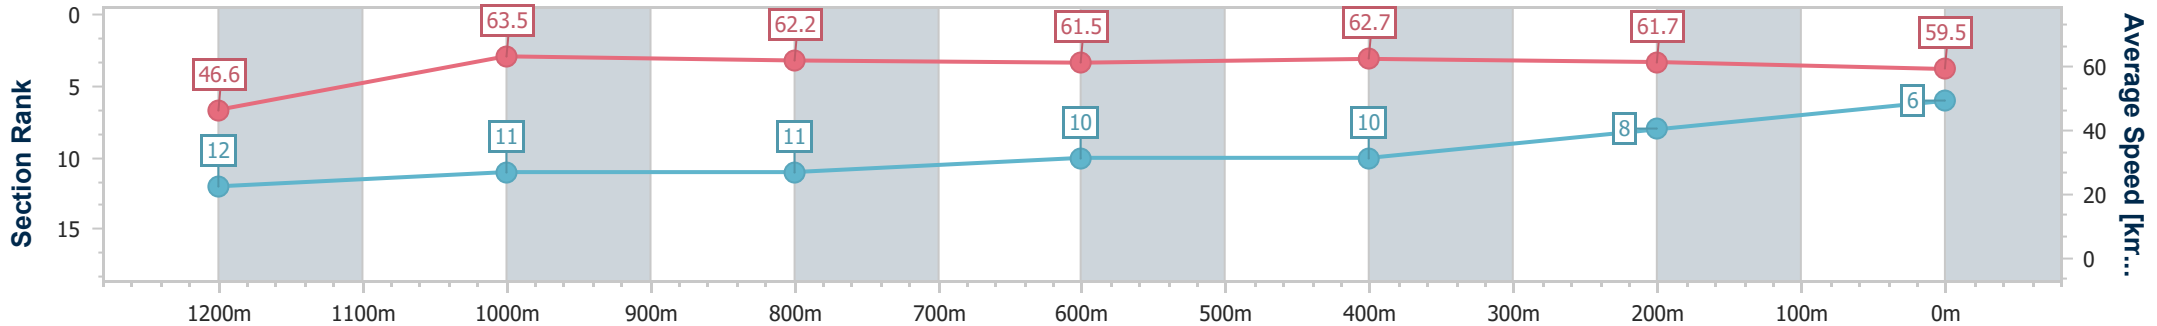

Horse/Jockey Name	Back 'Em Black
Final Rank	6
Fastest Section Time (Section)	0:11.36 (1200m)
Top Speed [km/h] (Section)	65.0 (1200m)
Race State	Finished

Ipswich QLD Professional
Race 3: ASSURE GLOBAL PLUS PROFIT BUILDERS Colts,
Geldings & Entires Maiden Handicap - 1350m
11 August 2023 - 13:48

Track Rating: Good 3, Weather: Fine, Rail Position: +8.0m Entire

Section	Overall	1200m	1000m	800m	600m	400m	200m
Section Times	1:21.79 [6] (0:11.61)	1:10.18 [12] (0:11.36)	0:58.82 [11] (0:11.61)	0:47.21 [11] (0:11.75)	0:35.46 [10] (0:11.57)	0:23.89 [10] (0:11.78)	0:12.11 [8] (0:12.11)
Average Speed [km/h]	46.6	63.5	62.2	61.5	62.7	61.7	59.5
Top Speed [km/h]	63.1	65.0	63.5	63.4	63.0	63.3	60.5
Avg. Dist. to Rail [m]	6.5	2.9	1.0	0.9	2.0	3.4	4.9
Avg. Stride Freq. [Hz]	2.2	2.3	2.3	2.2	2.3	2.2	2.2
Avg. Stride Length [m]	6.1	7.7	7.6	7.5	7.7	7.7	7.5

- [ ] Ranking at each section and finish
- -.-.- No data available at this section
- NA No data available