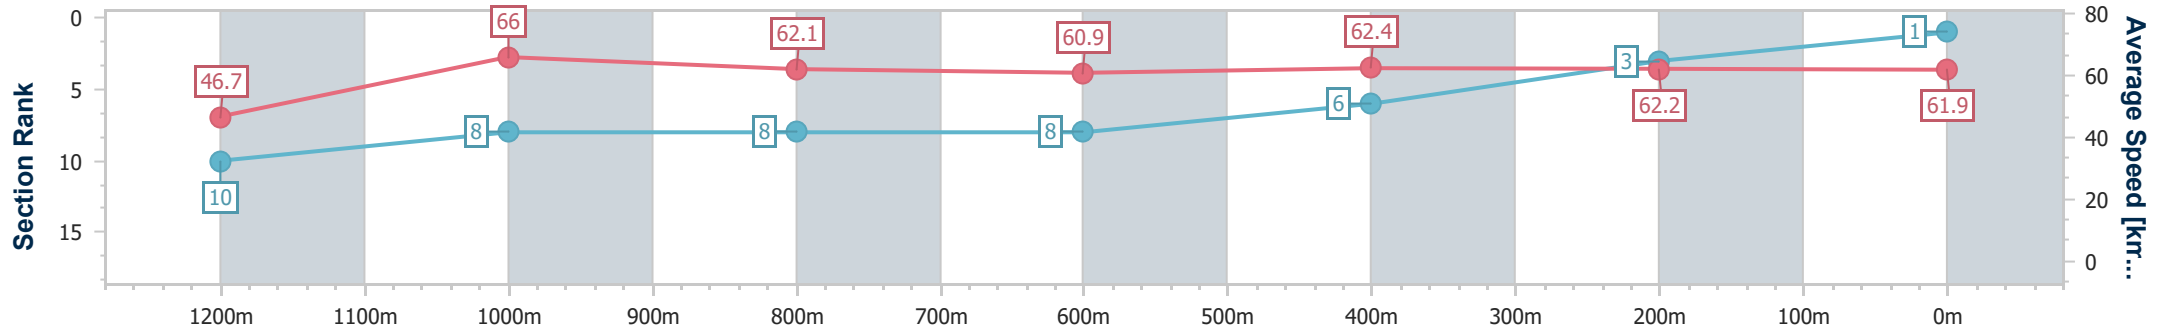

Section	Overall	1200m	1000m	800m	600m	400m	200m
Section Times	1:20.77 [1] (0:11.54)	1:09.23 [10] (0:10.93)	0:58.30 [8] (0:11.57)	0:46.73 [8] (0:11.84)	0:34.89 [8] (0:11.62)	0:23.27 [6] (0:11.64)	0:11.63 [3] (0:11.63)
Average Speed [km/h]	46.7	66.0	62.1	60.9	62.4	62.2	61.9
Top Speed [km/h]	64.9	67.2	64.7	61.7	63.3	63.4	63.1
Avg. Dist. to Rail [m]	5.2	1.2	0.3	0.5	1.3	1.8	3.2
Avg. Stride Freq. [Hz]	2.1	2.2	2.1	2.1	2.2	2.2	2.2
Avg. Stride Length [m]	6.6	8.2	8.0	7.7	7.8	7.7	7.7