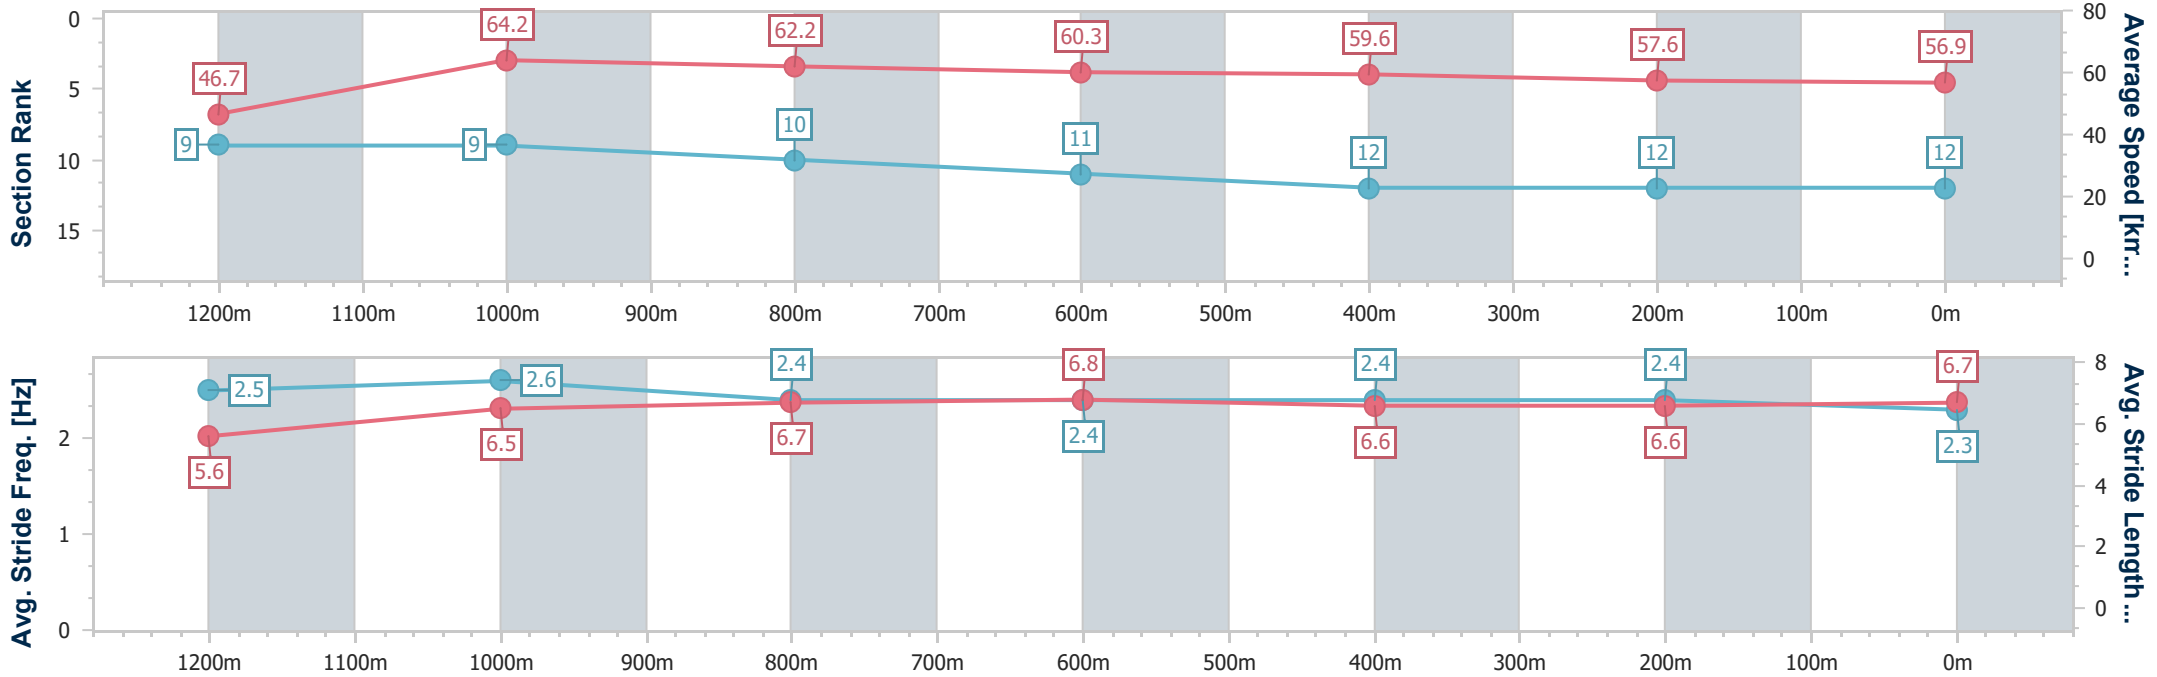

Horse/Jockey Name	Utah Johnny
Final Rank	12
Fastest Section Time (Section)	0:11.24 (1200m)
Top Speed [km/h] (Section)	65.6 (1200m)
Race State	Finished

Ipswich QLD Professional
Race 3: ASSURE GLOBAL PLUS PROFIT BUILDERS Colts,
Geldings & Entires Maiden Handicap - 1350m
11 August 2023 - 13:48

Track Rating: Good 3, Weather: Fine, Rail Position: +8.0m Entire

Section	Overall	1200m	1000m	800m	600m	400m	200m
Section Times	1:23.62 [12] (0:11.54)	1:12.08 [9] (0:11.24)	1:00.84 [9] (0:11.61)	0:49.23 [10] (0:11.97)	0:37.26 [11] (0:12.10)	0:25.16 [12] (0:12.49)	0:12.67 [12] (0:12.67)
Average Speed [km/h]	46.7	64.2	62.2	60.3	59.6	57.6	56.9
Top Speed [km/h]	63.9	65.6	63.7	61.2	61.2	58.7	58.1
Avg. Dist. to Rail [m]	4.2	1.5	1.1	0.6	0.4	0.2	0.8
Avg. Stride Freq. [Hz]	2.5	2.6	2.4	2.4	2.4	2.4	2.3
Avg. Stride Length [m]	5.6	6.5	6.7	6.8	6.6	6.6	6.7

- [ ] Ranking at each section and finish
- -.-.- No data available at this section
- NA No data available