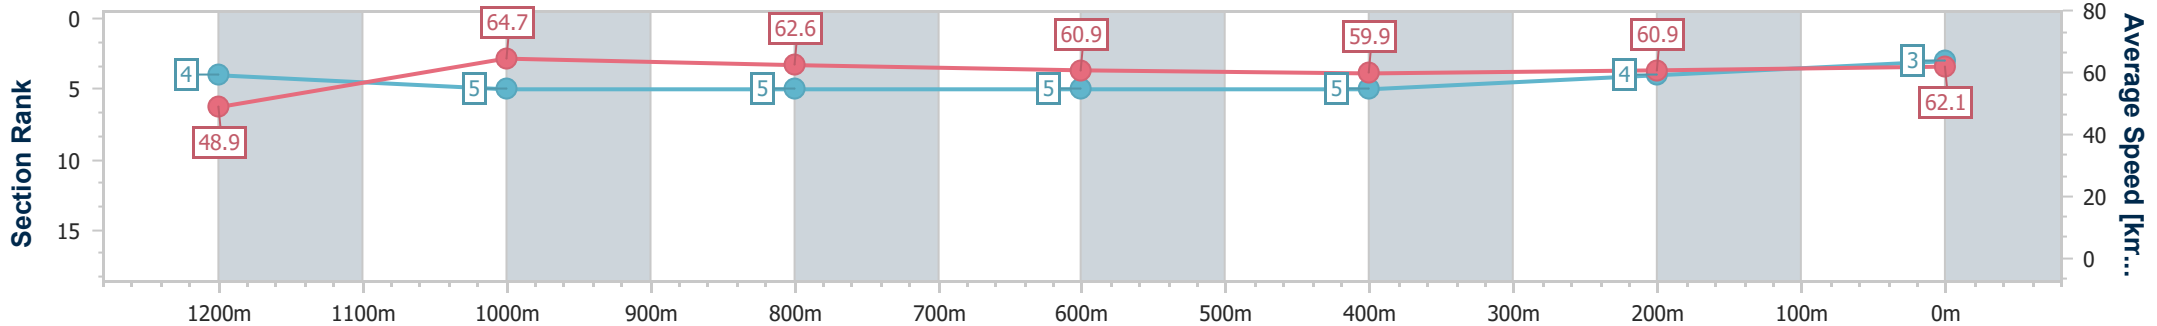

Horse/Jockey Name	I Am Good At This
Final Rank	3
Fastest Section Time (Section)	0:11.06 (Overall)
Top Speed [km/h] (Section)	66.4 (1200m)
Race State	Finished

Ipswich QLD Professional
Race 3: ASSURE GLOBAL PLUS PROFIT BUILDERS Colts,
Geldings & Entires Maiden Handicap - 1350m
11 August 2023 - 13:48

Track Rating: Good 3, Weather: Fine, Rail Position: +8.0m Entire

Section	Overall	1200m	1000m	800m	600m	400m	200m
Section Times	1:20.90 [3] (0:11.06)	1:09.84 [4] (0:11.12)	0:58.72 [5] (0:11.48)	0:47.24 [5] (0:11.81)	0:35.43 [5] (0:11.99)	0:23.44 [5] (0:11.85)	0:11.59 [4] (0:11.59)
Average Speed [km/h]	48.9	64.7	62.6	60.9	59.9	60.9	62.1
Top Speed [km/h]	65.0	66.4	64.2	61.5	60.9	62.9	63.6
Avg. Dist. to Rail [m]	0.9	0.3	0.4	0.8	0.4	1.0	0.6
Avg. Stride Freq. [Hz]	2.3	2.3	2.3	2.2	2.2	2.3	2.3
Avg. Stride Length [m]	6.3	7.7	7.7	7.7	7.6	7.5	7.5

- [ ] Ranking at each section and finish
- -.-.- No data available at this section
- NA No data available