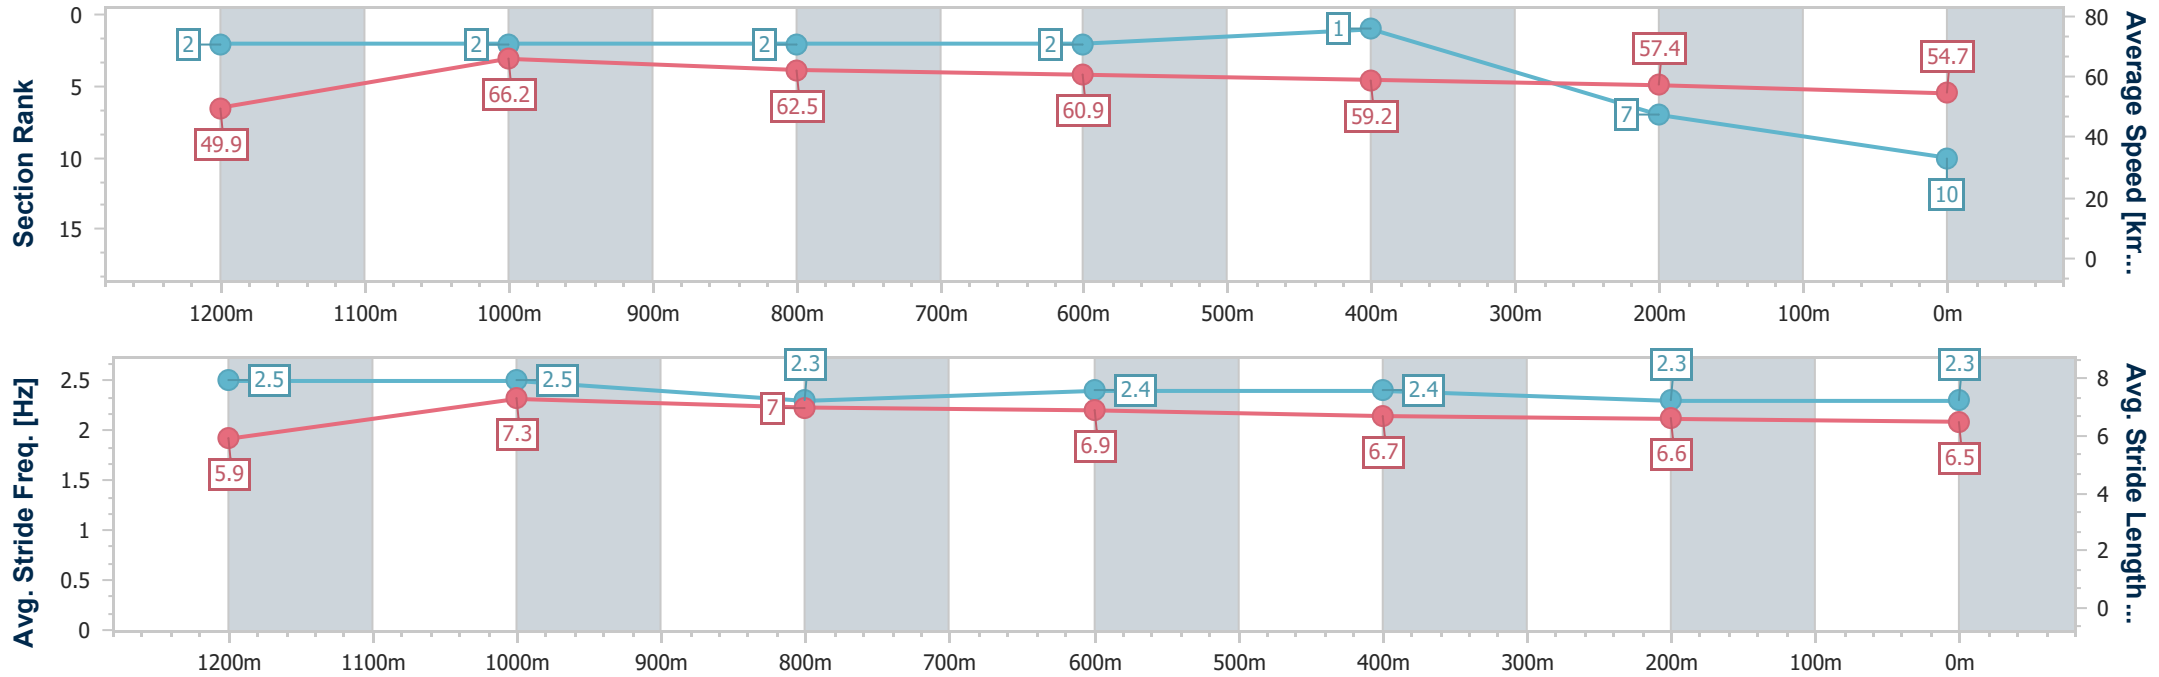

Horse/Jockey Name	Whittlesford
Final Rank	10
Fastest Section Time (Section)	0:10.85 (Overall)
Top Speed [km/h] (Section)	68.6 (1200m)
Race State	Finished

Ipswich QLD Professional
Race 3: ASSURE GLOBAL PLUS PROFIT BUILDERS Colts,
Geldings & Entires Maiden Handicap - 1350m

11 August 2023 - 13:48

Track Rating: Good 3, Weather: Fine, Rail Position: +8.0m Entire

Section	Overall	1200m	1000m	800m	600m	400m	200m
Section Times	1:22.81 [10] (0:10.85)	1:11.96 [2] (0:10.86)	1:01.10 [2] (0:11.50)	0:49.60 [2] (0:11.79)	0:37.81 [2] (0:12.16)	0:25.65 [1] (0:12.50)	0:13.15 [7] (0:13.15)
Average Speed [km/h]	49.9	66.2	62.5	60.9	59.2	57.4	54.7
Top Speed [km/h]	67.4	68.6	64.2	61.8	60.7	58.2	57.0
Avg. Dist. to Rail [m]	6.8	1.0	0.2	0.7	0.3	0.7	0.3
Avg. Stride Freq. [Hz]	2.5	2.5	2.3	2.4	2.4	2.3	2.3
Avg. Stride Length [m]	5.9	7.3	7.0	6.9	6.7	6.6	6.5

- [ ] Ranking at each section and finish
- -.-.- No data available at this section
- NA No data available