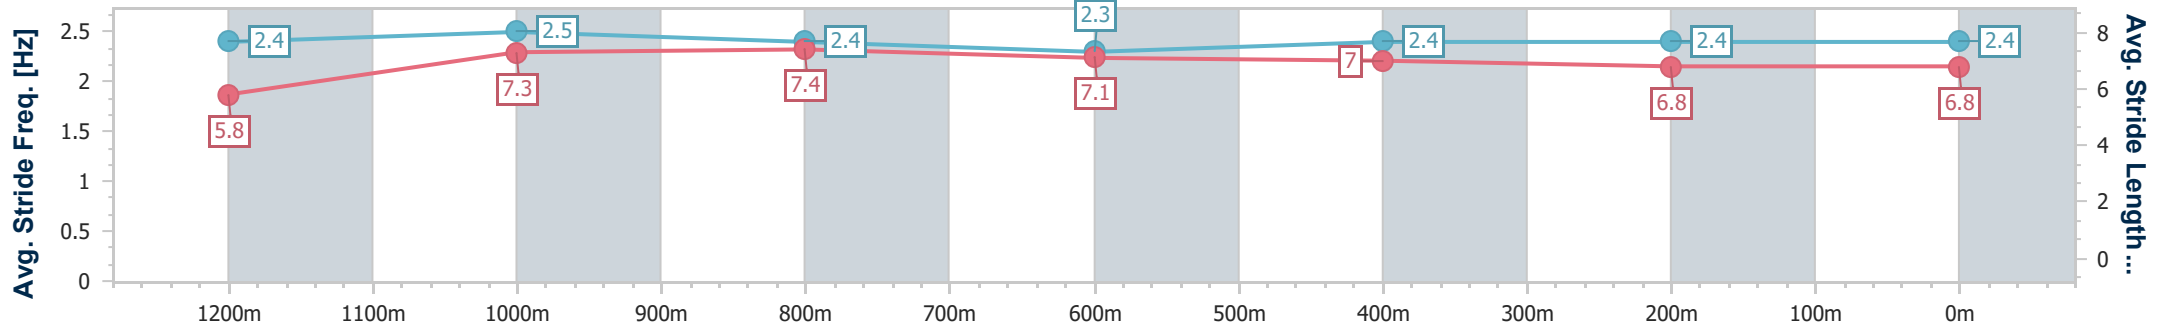

Horse/Jockey Name	Double Quick
Final Rank	5
Fastest Section Time (Section)	0:11.09 (1200m)
Top Speed [km/h] (Section)	65.8 (1200m)
Race State	Finished

Ipswich QLD Professional
Race 3: ASSURE GLOBAL PLUS PROFIT BUILDERS Colts,
Geldings & Entires Maiden Handicap - 1350m

11 August 2023 - 13:48

Track Rating: Good 3, Weather: Fine, Rail Position: +8.0m Entire

Section	Overall	1200m	1000m	800m	600m	400m	200m
Section Times	1:21.69 [5] (0:11.36)	1:10.33 [7] (0:11.09)	0:59.24 [7] (0:11.50)	0:47.74 [7] (0:11.88)	0:35.86 [7] (0:11.77)	0:24.09 [8] (0:12.01)	0:12.08 [6] (0:12.08)
Average Speed [km/h]	47.5	64.9	62.6	60.3	60.9	59.7	59.6
Top Speed [km/h]	64.7	65.8	64.7	60.8	61.3	60.9	61.1
Avg. Dist. to Rail [m]	3.6	0.7	0.7	1.4	1.1	0.7	1.6
Avg. Stride Freq. [Hz]	2.4	2.5	2.4	2.3	2.4	2.4	2.4
Avg. Stride Length [m]	5.8	7.3	7.4	7.1	7.0	6.8	6.8

- [ ] Ranking at each section and finish
- -.-.- No data available at this section
- NA No data available