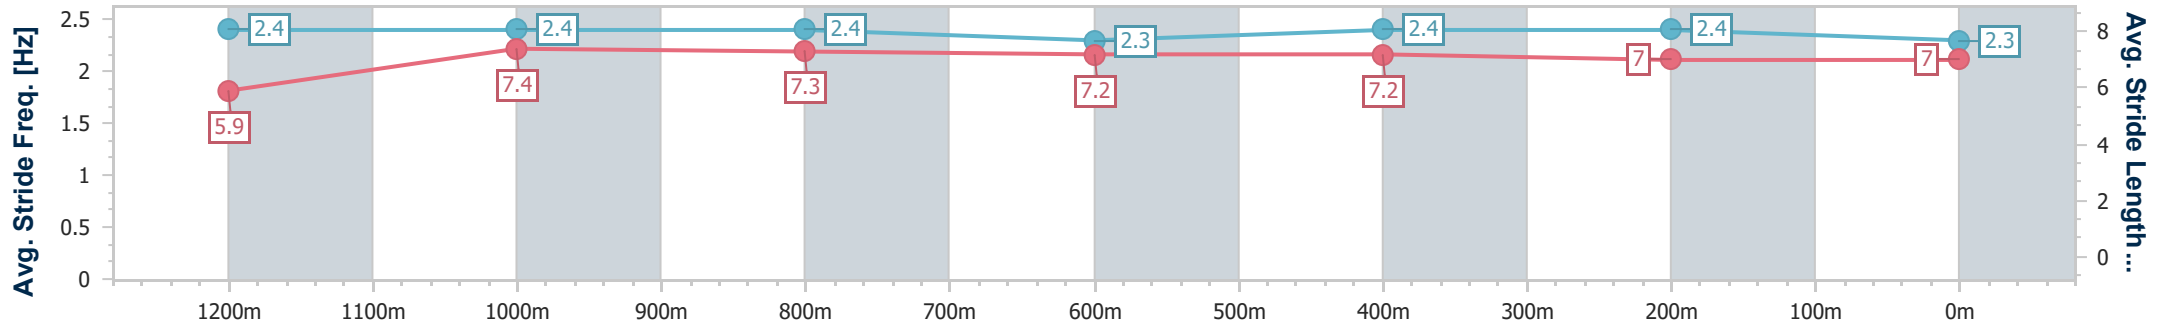

Horse/Jockey Name	Captured In Time
Final Rank	8
Fastest Section Time (Section)	0:11.28 (1200m)
Top Speed [km/h] (Section)	64.3 (1200m)
Race State	Finished

Ipswich QLD Professional
Race 3: ASSURE GLOBAL PLUS PROFIT BUILDERS Colts,
Geldings & Entires Maiden Handicap - 1350m
11 August 2023 - 13:48

Track Rating: Good 3, Weather: Fine, Rail Position: +8.0m Entire

Section	Overall	1200m	1000m	800m	600m	400m	200m
Section Times	1:22.25 [8] (0:11.50)	1:10.75 [8] (0:11.28)	0:59.47 [10] (0:11.58)	0:47.89 [9] (0:11.84)	0:36.05 [9] (0:11.70)	0:24.35 [9] (0:11.99)	0:12.36 [10] (0:12.36)
Average Speed [km/h]	47.0	63.8	62.2	60.5	61.3	60.1	58.2
Top Speed [km/h]	63.0	64.3	64.0	61.2	62.3	61.5	60.5
Avg. Dist. to Rail [m]	2.6	0.8	0.4	1.2	1.0	1.0	2.4
Avg. Stride Freq. [Hz]	2.4	2.4	2.4	2.3	2.4	2.4	2.3
Avg. Stride Length [m]	5.9	7.4	7.3	7.2	7.2	7.0	7.0

- [ ] Ranking at each section and finish
- -.-.- No data available at this section
- NA No data available