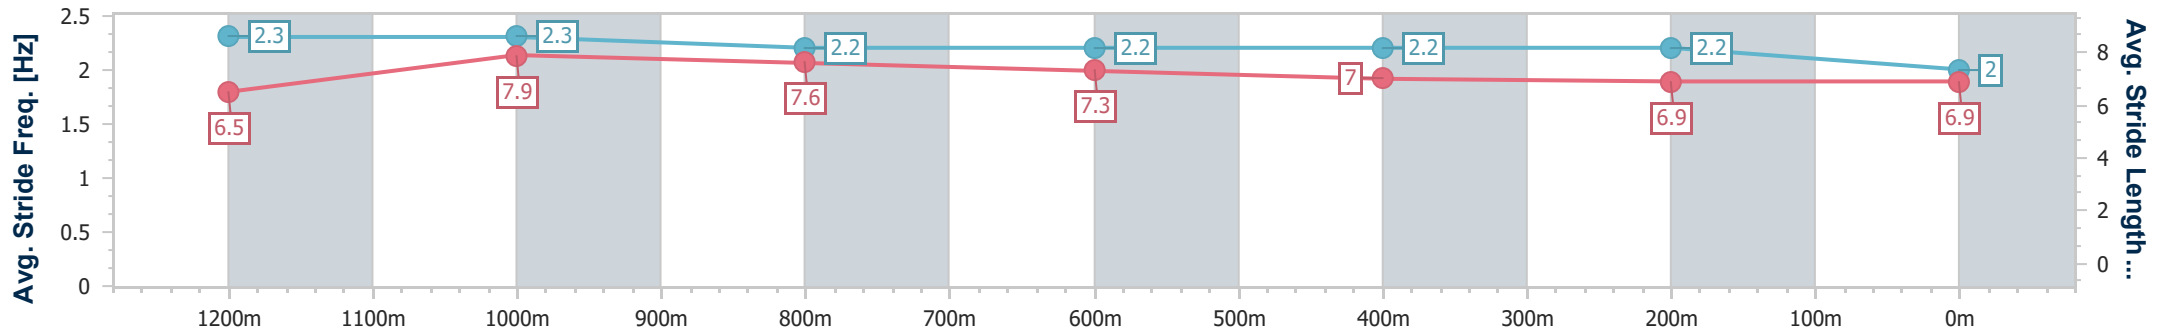

Horse/Jockey Name	Benedict Arnold
Final Rank	11
Fastest Section Time (Section)	0:10.65 (1200m)
Top Speed [km/h] (Section)	69.2 (1200m)
Race State	Finished

Ipswich QLD Professional
Race 3: ASSURE GLOBAL PLUS PROFIT BUILDERS Colts,
Geldings & Entires Maiden Handicap - 1350m

11 August 2023 - 13:48

Track Rating: Good 3, Weather: Fine, Rail Position: +8.0m Entire

Section	Overall	1200m	1000m	800m	600m	400m	200m
Section Times	1:23.44 [11] (0:10.78)	1:12.66 [1] (0:10.65)	1:02.01 [1] (0:11.18)	0:50.83 [1] (0:11.98)	0:38.85 [1] (0:12.60)	0:26.25 [2] (0:12.69)	0:13.56 [9] (0:13.56)
Average Speed [km/h]	50.2	67.7	64.4	59.9	56.9	56.2	53.2
Top Speed [km/h]	67.3	69.2	66.4	62.4	57.7	57.1	55.7
Avg. Dist. to Rail [m]	7.8	1.9	0.2	0.7	1.2	1.7	1.3
Avg. Stride Freq. [Hz]	2.3	2.3	2.2	2.2	2.2	2.2	2.0
Avg. Stride Length [m]	6.5	7.9	7.6	7.3	7.0	6.9	6.9

- [ ] Ranking at each section and finish
- -.-.- No data available at this section
- NA No data available