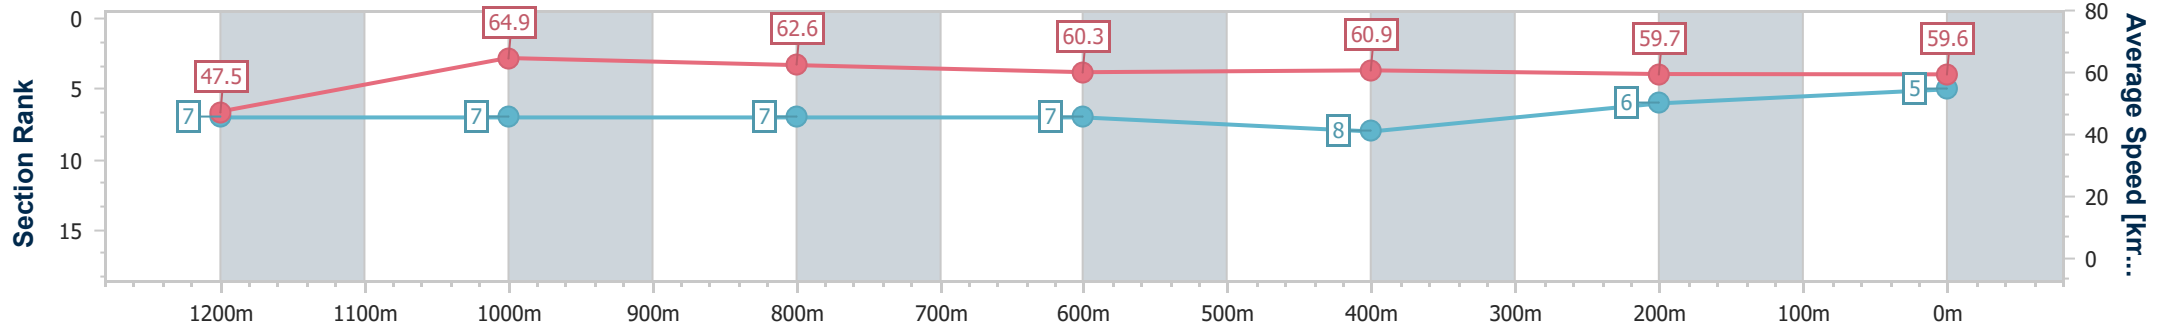

Horse/Jockey Name	Double Quick
Final Rank	5
Fastest Section Time (Section)	0:11.09 (1200m)
Top Speed [km/h] (Section)	65.8 (1200m)
Race State	Finished

Ipswich QLD Professional
Race 3: ASSURE GLOBAL PLUS PROFIT BUILDERS Colts,
Geldings & Entires Maiden Handicap - 1350m

11 August 2023 - 13:48

Track Rating: Good 3, Weather: Fine, Rail Position: +8.0m Entire

Section	Overall	1200m	1000m	800m	600m	400m	200m
Section Times	1:21.69 [5] (0:11.36)	1:10.33 [7] (0:11.09)	0:59.24 [7] (0:11.50)	0:47.74 [7] (0:11.88)	0:35.86 [7] (0:11.77)	0:24.09 [8] (0:12.01)	0:12.08 [6] (0:12.08)
Average Speed [km/h]	47.5	64.9	62.6	60.3	60.9	59.7	59.6
Top Speed [km/h]	64.7	65.8	64.7	60.8	61.3	60.9	61.1
Avg. Dist. to Rail [m]	3.6	0.7	0.7	1.4	1.1	0.7	1.6
Avg. Stride Freq. [Hz]	2.4	2.5	2.4	2.3	2.4	2.4	2.4
Avg. Stride Length [m]	5.8	7.3	7.4	7.1	7.0	6.8	6.8

- [ ] Ranking at each section and finish
- -.-.- No data available at this section
- NA No data available