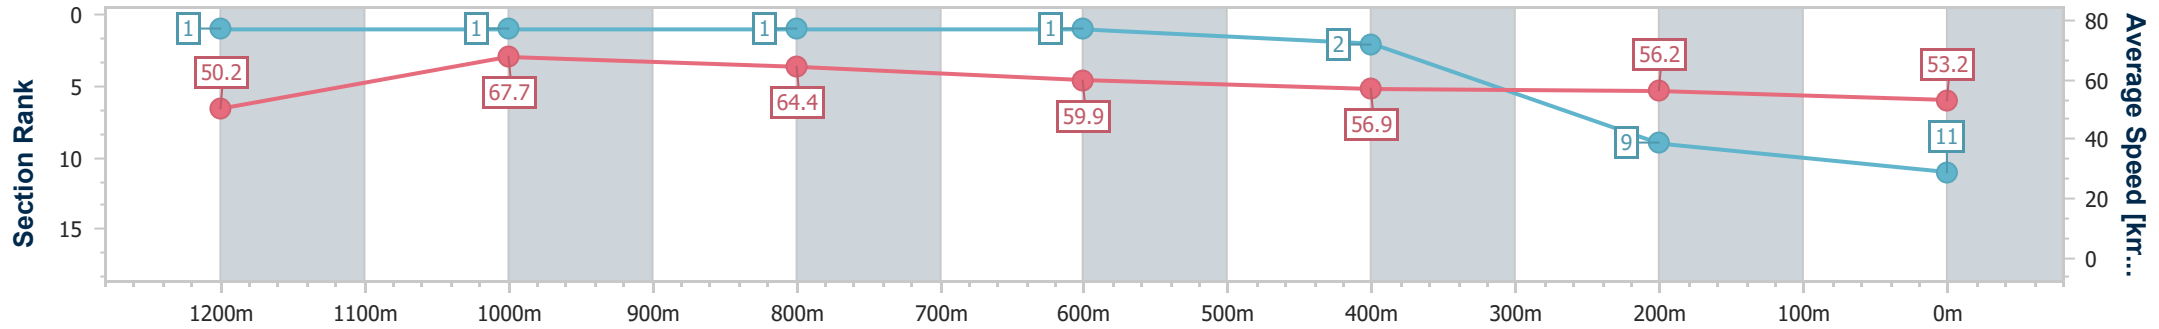

Horse/Jockey Name	Benedict Arnold
Final Rank	11
Fastest Section Time (Section)	0:10.65 (1200m)
Top Speed [km/h] (Section)	69.2 (1200m)
Race State	Finished

Ipswich QLD Professional
Race 3: ASSURE GLOBAL PLUS PROFIT BUILDERS Colts,
Geldings & Entires Maiden Handicap - 1350m

11 August 2023 - 13:48

Track Rating: Good 3, Weather: Fine, Rail Position: +8.0m Entire

Section	Overall	1200m	1000m	800m	600m	400m	200m
Section Times	1:23.44 [11] (0:10.78)	1:12.66 [1] (0:10.65)	1:02.01 [1] (0:11.18)	0:50.83 [1] (0:11.98)	0:38.85 [1] (0:12.60)	0:26.25 [2] (0:12.69)	0:13.56 [9] (0:13.56)
Average Speed [km/h]	50.2	67.7	64.4	59.9	56.9	56.2	53.2
Top Speed [km/h]	67.3	69.2	66.4	62.4	57.7	57.1	55.7
Avg. Dist. to Rail [m]	7.8	1.9	0.2	0.7	1.2	1.7	1.3
Avg. Stride Freq. [Hz]	2.3	2.3	2.2	2.2	2.2	2.2	2.0
Avg. Stride Length [m]	6.5	7.9	7.6	7.3	7.0	6.9	6.9

- [ ] Ranking at each section and finish
- -.-.- No data available at this section
- NA No data available