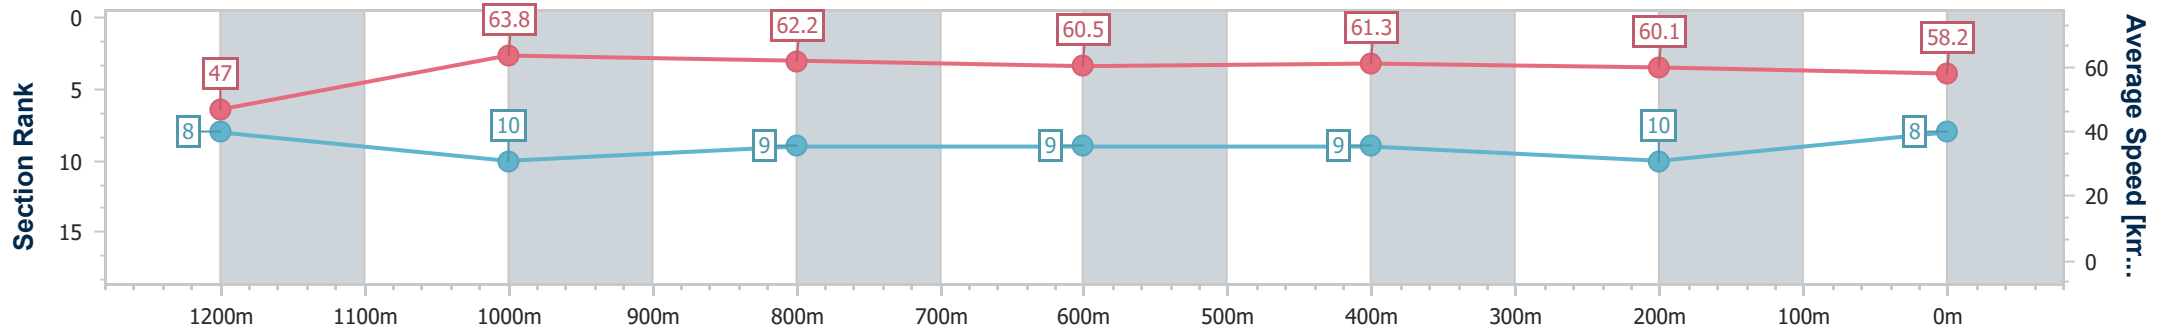

Horse/Jockey Name	Captured In Time
Final Rank	8
Fastest Section Time (Section)	0:11.28 (1200m)
Top Speed [km/h] (Section)	64.3 (1200m)
Race State	Finished

Ipswich QLD Professional
Race 3: ASSURE GLOBAL PLUS PROFIT BUILDERS Colts,
Geldings & Entires Maiden Handicap - 1350m
11 August 2023 - 13:48

Track Rating: Good 3, Weather: Fine, Rail Position: +8.0m Entire

Section	Overall	1200m	1000m	800m	600m	400m	200m
Section Times	1:22.25 [8] (0:11.50)	1:10.75 [8] (0:11.28)	0:59.47 [10] (0:11.58)	0:47.89 [9] (0:11.84)	0:36.05 [9] (0:11.70)	0:24.35 [9] (0:11.99)	0:12.36 [10] (0:12.36)
Average Speed [km/h]	47.0	63.8	62.2	60.5	61.3	60.1	58.2
Top Speed [km/h]	63.0	64.3	64.0	61.2	62.3	61.5	60.5
Avg. Dist. to Rail [m]	2.6	0.8	0.4	1.2	1.0	1.0	2.4
Avg. Stride Freq. [Hz]	2.4	2.4	2.4	2.3	2.4	2.4	2.3
Avg. Stride Length [m]	5.9	7.4	7.3	7.2	7.2	7.0	7.0

- [ ] Ranking at each section and finish
- -.-.- No data available at this section
- NA No data available