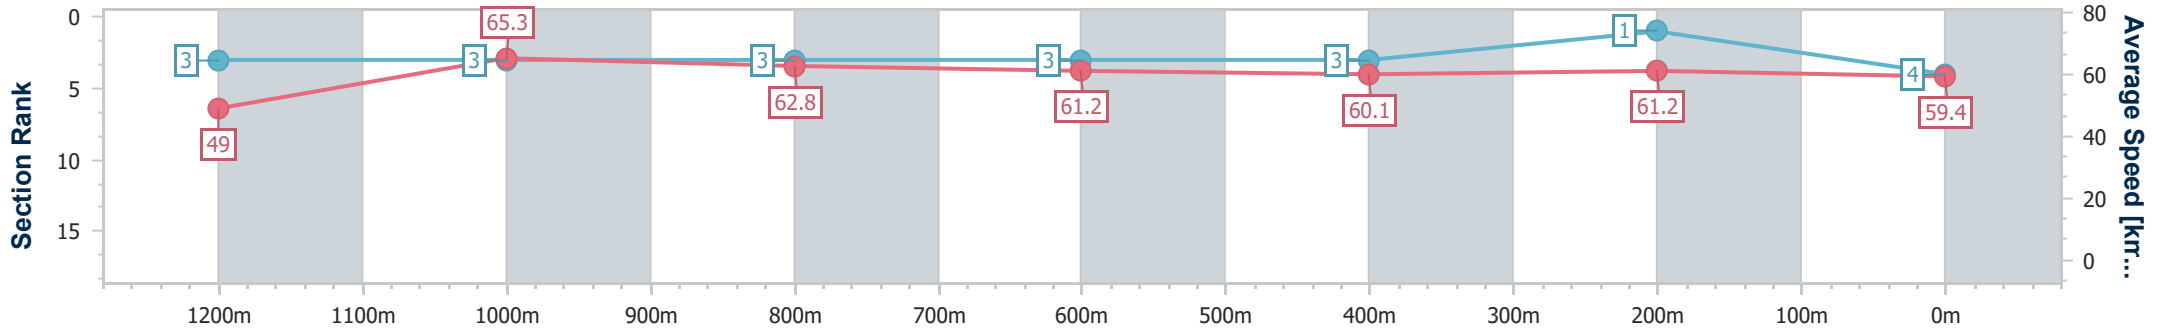

Horse/Jockey Name	Kanaird
Final Rank	4
Fastest Section Time (Section)	0:11.00 (Overall)
Top Speed [km/h] (Section)	66.9 (1200m)
Race State	Finished

Ipswich QLD Professional
Race 3: ASSURE GLOBAL PLUS PROFIT BUILDERS Colts,
Geldings & Entires Maiden Handicap - 1350m
11 August 2023 - 13:48

Track Rating: Good 3, Weather: Fine, Rail Position: +8.0m Entire

Section	Overall	1200m	1000m	800m	600m	400m	200m
Section Times	1:21.10 [4] (0:11.00)	1:10.10 [3] (0:11.03)	0:59.07 [3] (0:11.47)	0:47.60 [3] (0:11.73)	0:35.87 [3] (0:11.97)	0:23.90 [3] (0:11.77)	0:12.13 [1] (0:12.13)
Average Speed [km/h]	49.0	65.3	62.8	61.2	60.1	61.2	59.4
Top Speed [km/h]	65.5	66.9	63.9	62.3	60.5	62.1	60.5
Avg. Dist. to Rail [m]	1.6	0.7	0.2	0.6	0.3	0.6	1.2
Avg. Stride Freq. [Hz]	2.3	2.3	2.2	2.2	2.2	2.3	2.2
Avg. Stride Length [m]	6.2	7.8	7.8	7.7	7.6	7.5	7.5

- [ ] Ranking at each section and finish
- -.-.- No data available at this section
- NA No data available