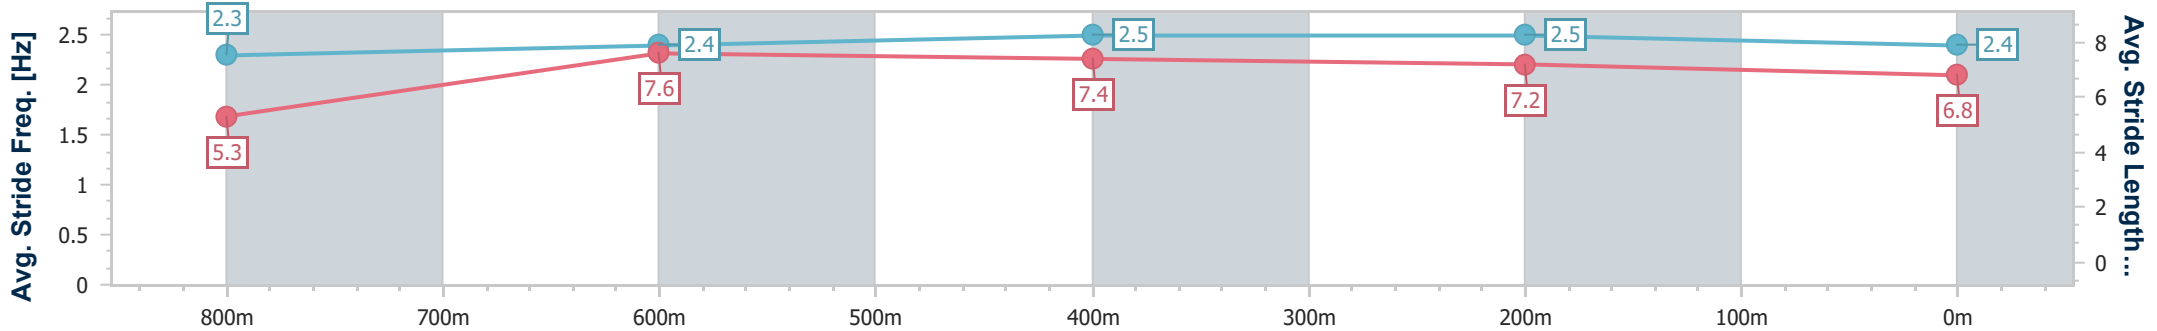

Horse/Jockey Name	Russian Sub
Final Rank	4
Fastest Section Time (Section)	0:10.92 (600m)
Top Speed [km/h] (Section)	68.0 (400m)
Race State	Finished

Eagle Farm QLD Professional
Race 1: BRC MEMBERSHIP ON SALE NOW Maiden Plate - 1000m
16 August 2023 - 12:34
Track Rating: Good 4, Weather: Fine, Rail Position: +9m Entire Course

BRISBANE RACING CLUB

Section	Overall	800m	600m	400m	200m
Section Times	0:58.27 [4] (0:13.29)	0:44.98 [4] (0:11.00)	0:33.98 [4] (0:10.92)	0:23.06 [3] (0:11.02)	0:12.04 [4] (0:12.04)
Average Speed [km/h]	55.1	66.7	66.8	65.4	59.8
Top Speed [km/h]	67.0	67.7	67.9	68.0	63.9
Avg. Dist. to Rail [m]	8.7	3.9	2.8	5.2	4.9
Avg. Stride Freq. [Hz]	2.3	2.4	2.5	2.5	2.4
Avg. Stride Length [m]	5.3	7.6	7.4	7.2	6.8

- [ ] Ranking at each section and finish
- -.-.- No data available at this section
- NA No data available