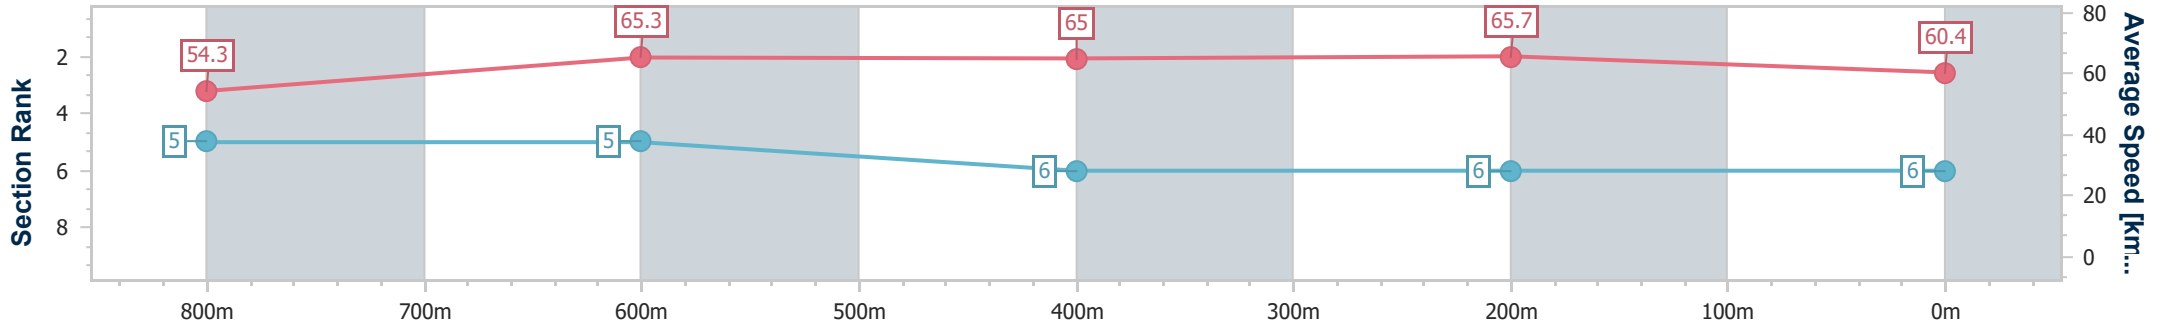

Horse/Jockey Name	Boomsita
Final Rank	6
Fastest Section Time (Section)	0:10.98 (400m)
Top Speed [km/h] (Section)	67.7 (400m)
Race State	Finished

Eagle Farm QLD Professional
Race 1: BRC MEMBERSHIP ON SALE NOW Maiden Plate - 1000m
16 August 2023 - 12:34
Track Rating: Good 4, Weather: Fine, Rail Position: +9m Entire Course

BRISBANE RACING CLUB

Section	Overall	800m	600m	400m	200m
Section Times	0:58.40 [6] (0:13.35)	0:45.05 [5] (0:11.11)	0:33.94 [5] (0:11.03)	0:22.91 [6] (0:10.98)	0:11.93 [6] (0:11.93)
Average Speed [km/h]	54.3	65.3	65.0	65.7	60.4
Top Speed [km/h]	67.5	66.6	66.5	67.7	63.5
Avg. Dist. to Rail [m]	2.4	1.9	0.8	1.6	2.2
Avg. Stride Freq. [Hz]	2.3	2.4	2.4	2.4	2.4
Avg. Stride Length [m]	5.3	7.5	7.4	7.3	7.0

- [ ] Ranking at each section and finish
- -.-.- No data available at this section
- NA No data available