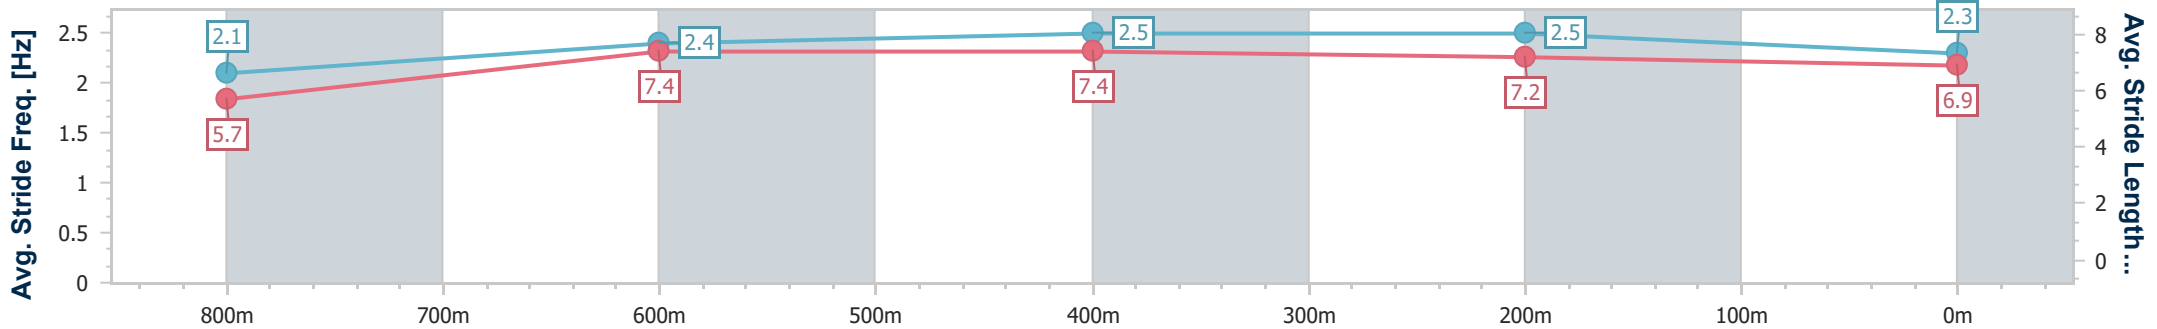

- [] Ranking at each section and finish
- .-.- No data available at this section
- NA No data available

Horse/Jockey Name	Island Tide
Final Rank	7
Fastest Section Time (Section)	0:10.75 (600m)
Top Speed [km/h] (Section)	69.2 (600m)
Race State	Finished

Eagle Farm QLD Professional
 Race 1: BRC MEMBERSHIP ON SALE NOW Maiden Plate - 1000m
 16 August 2023 - 12:34
 Track Rating: Good 4, Weather: Fine, Rail Position: +9m Entire Course

BRISBANE RACING CLUB

Section	Overall	800m	600m	400m	200m
Section Times	0:58.63 [7] (0:13.50)	0:45.13 [6] (0:11.07)	0:34.06 [7] (0:10.75)	0:23.31 [5] (0:10.93)	0:12.38 [5] (0:12.38)
Average Speed [km/h]	53.7	66.4	68.1	65.8	58.1
Top Speed [km/h]	68.5	67.3	69.2	68.6	63.0
Avg. Dist. to Rail [m]	3.3	4.0	3.5	4.5	4.3
Avg. Stride Freq. [Hz]	2.1	2.4	2.5	2.5	2.3
Avg. Stride Length [m]	5.7	7.4	7.4	7.2	6.9