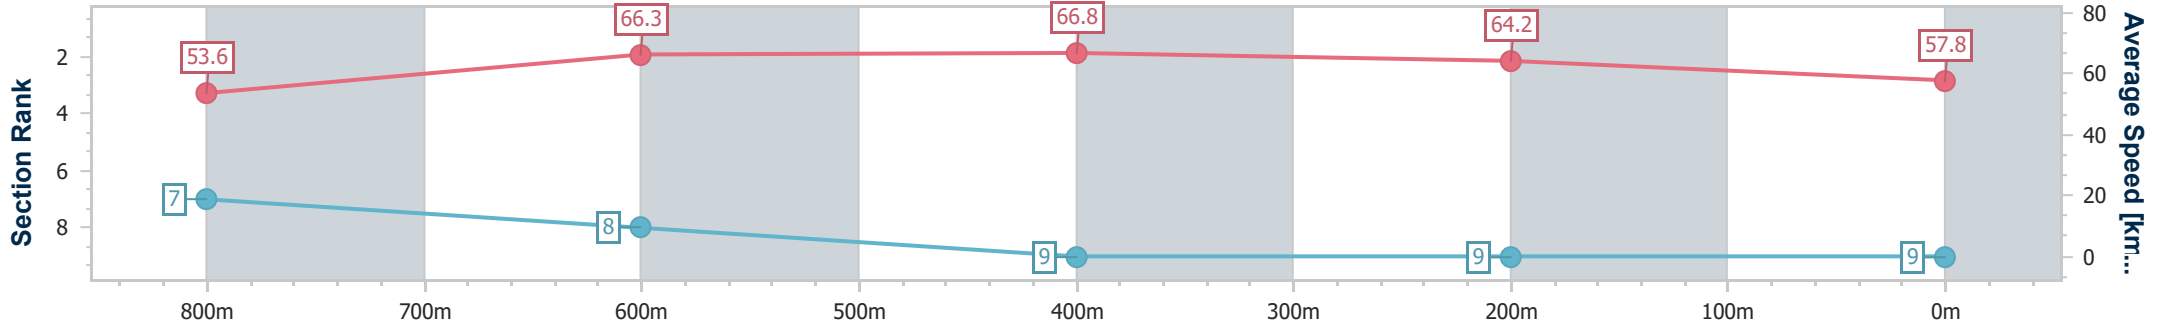

- [] Ranking at each section and finish
- .-.- No data available at this section
- NA No data available

Horse/Jockey Name	Tereshkova
Final Rank	9
Fastest Section Time (Section)	0:10.96 (600m)
Top Speed [km/h] (Section)	67.6 (800m)
Race State	Finished

Eagle Farm QLD Professional
 Race 1: BRC MEMBERSHIP ON SALE NOW Maiden Plate - 1000m
 16 August 2023 - 12:34
 Track Rating: Good 4, Weather: Fine, Rail Position: +9m Entire Course

BRISBANE RACING CLUB

Section	Overall	800m	600m	400m	200m
Section Times	0:59.29 [9] (0:13.56)	0:45.73 [7] (0:11.09)	0:34.64 [8] (0:10.96)	0:23.68 [9] (0:11.21)	0:12.47 [9] (0:12.47)
Average Speed [km/h]	53.6	66.3	66.8	64.2	57.8
Top Speed [km/h]	67.6	67.6	67.4	67.1	61.2
Avg. Dist. to Rail [m]	5.2	4.5	3.4	5.2	1.6
Avg. Stride Freq. [Hz]	2.3	2.6	2.6	2.6	2.5
Avg. Stride Length [m]	5.2	7.2	7.1	6.9	6.5