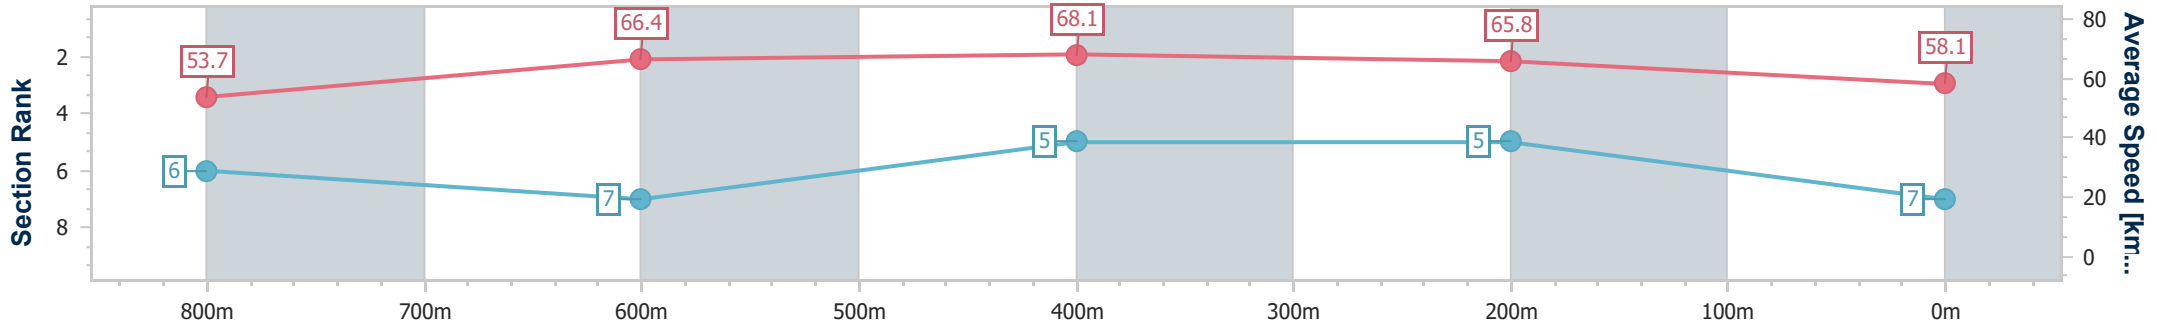

Horse/Jockey Name	Island Tide
Final Rank	7
Fastest Section Time (Section)	0:10.75 (600m)
Top Speed [km/h] (Section)	69.2 (600m)
Race State	Finished

Eagle Farm QLD Professional
Race 1: BRC MEMBERSHIP ON SALE NOW Maiden Plate - 1000m
16 August 2023 - 12:34
Track Rating: Good 4, Weather: Fine, Rail Position: +9m Entire Course

BRISBANE RACING CLUB

Section	Overall	800m	600m	400m	200m
Section Times	0:58.63 [7] (0:13.50)	0:45.13 [6] (0:11.07)	0:34.06 [7] (0:10.75)	0:23.31 [5] (0:10.93)	0:12.38 [5] (0:12.38)
Average Speed [km/h]	53.7	66.4	68.1	65.8	58.1
Top Speed [km/h]	68.5	67.3	69.2	68.6	63.0
Avg. Dist. to Rail [m]	3.3	4.0	3.5	4.5	4.3
Avg. Stride Freq. [Hz]	2.1	2.4	2.5	2.5	2.3
Avg. Stride Length [m]	5.7	7.4	7.4	7.2	6.9

- [ ] Ranking at each section and finish
- -.-.- No data available at this section
- NA No data available