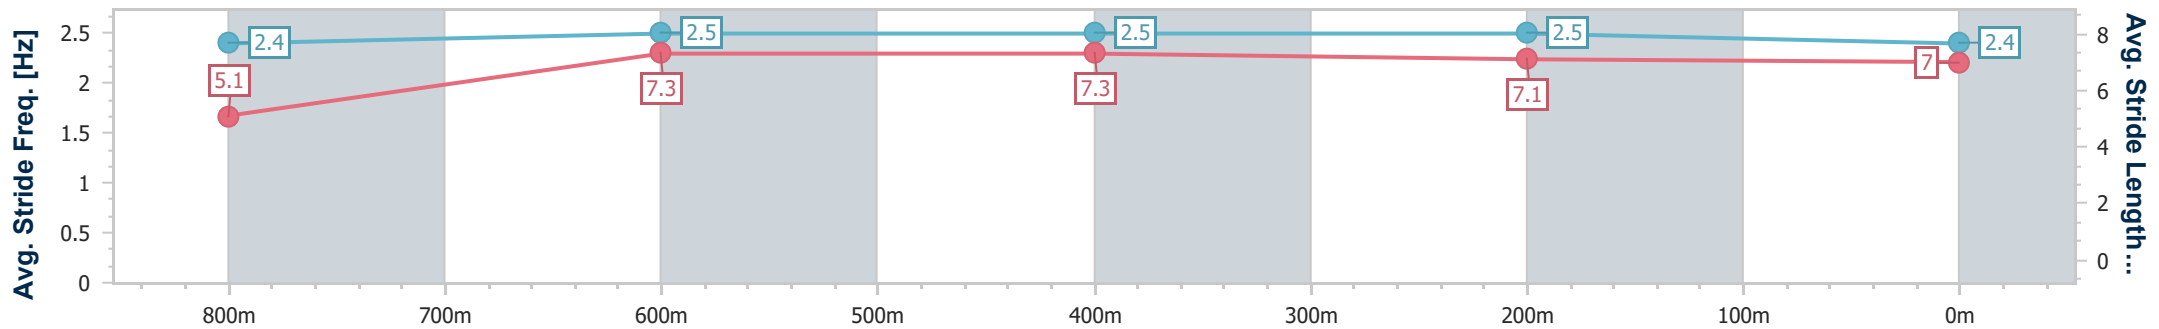

Horse/Jockey Name	Taltarni Fields
Final Rank	2
Fastest Section Time (Section)	0:10.87 (600m)
Top Speed [km/h] (Section)	69.2 (Overall)
Race State	Finished

Eagle Farm QLD Professional
Race 1: BRC MEMBERSHIP ON SALE NOW Maiden Plate - 1000m
16 August 2023 - 12:34
Track Rating: Good 4, Weather: Fine, Rail Position: +9m Entire Course

BRISBANE RACING CLUB

Section	Overall	800m	600m	400m	200m
Section Times	0:57.72 [2] (0:13.14)	0:44.58 [2] (0:11.11)	0:33.47 [3] (0:10.87)	0:22.60 [1] (0:10.92)	0:11.68 [3] (0:11.68)
Average Speed [km/h]	55.3	65.6	66.2	66.0	61.6
Top Speed [km/h]	69.2	69.1	67.5	67.0	64.6
Avg. Dist. to Rail [m]	5.9	2.1	0.5	1.9	4.2
Avg. Stride Freq. [Hz]	2.4	2.5	2.5	2.5	2.4
Avg. Stride Length [m]	5.1	7.3	7.3	7.1	7.0

- [ ] Ranking at each section and finish
- -.-.- No data available at this section
- NA No data available