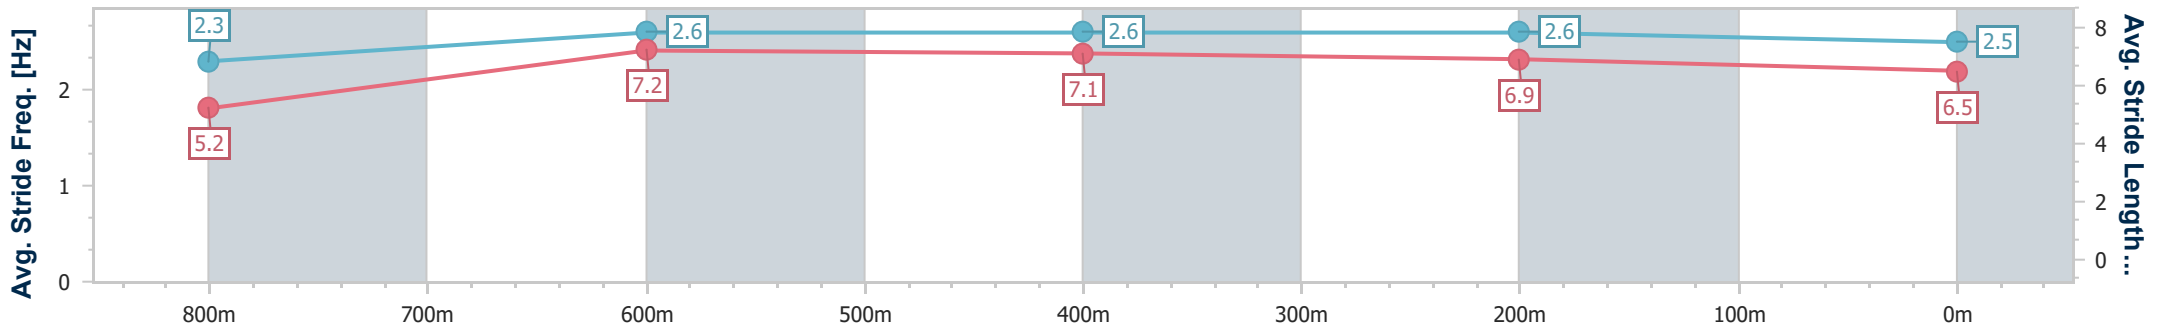

- [] Ranking at each section and finish
- .-.- No data available at this section
- NA No data available

Horse/Jockey Name	Tereshkova
Final Rank	9
Fastest Section Time (Section)	0:10.96 (600m)
Top Speed [km/h] (Section)	67.6 (800m)
Race State	Finished

Eagle Farm QLD Professional
 Race 1: BRC MEMBERSHIP ON SALE NOW Maiden Plate - 1000m
 16 August 2023 - 12:34
 Track Rating: Good 4, Weather: Fine, Rail Position: +9m Entire Course

BRISBANE RACING CLUB

Section	Overall	800m	600m	400m	200m
Section Times	0:59.29 [9] (0:13.56)	0:45.73 [7] (0:11.09)	0:34.64 [8] (0:10.96)	0:23.68 [9] (0:11.21)	0:12.47 [9] (0:12.47)
Average Speed [km/h]	53.6	66.3	66.8	64.2	57.8
Top Speed [km/h]	67.6	67.6	67.4	67.1	61.2
Avg. Dist. to Rail [m]	5.2	4.5	3.4	5.2	1.6
Avg. Stride Freq. [Hz]	2.3	2.6	2.6	2.6	2.5
Avg. Stride Length [m]	5.2	7.2	7.1	6.9	6.5

- [] Ranking at each section and finish
- .-.- No data available at this section
- NA No data available