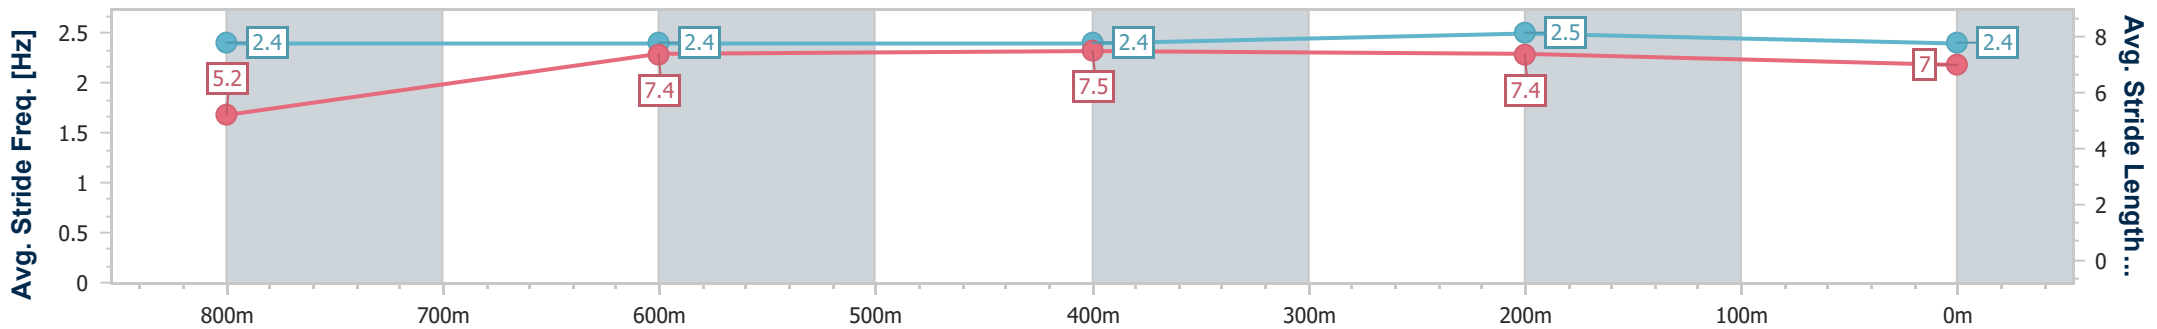

Horse/Jockey Name	General Boom
Final Rank	3
Fastest Section Time (Section)	0:10.68 (400m)
Top Speed [km/h] (Section)	68.5 (Overall)
Race State	Finished

Eagle Farm QLD Professional
Race 1: BRC MEMBERSHIP ON SALE NOW Maiden Plate - 1000m
16 August 2023 - 12:34
Track Rating: Good 4, Weather: Fine, Rail Position: +9m Entire Course

BRISBANE
RACING CLUB

Section	Overall	800m	600m	400m	200m
Section Times	0:57.75 [3] (0:13.11)	0:44.64 [1] (0:11.03)	0:33.61 [2] (0:11.08)	0:22.53 [4] (0:10.68)	0:11.85 [1] (0:11.85)
Average Speed [km/h]	55.4	65.4	64.2	67.4	60.8
Top Speed [km/h]	68.5	67.1	66.9	68.1	64.8
Avg. Dist. to Rail [m]	4.9	0.8	2.5	1.5	0.9
Avg. Stride Freq. [Hz]	2.4	2.4	2.4	2.5	2.4
Avg. Stride Length [m]	5.2	7.4	7.5	7.4	7.0

- [ ] Ranking at each section and finish
- -.-.- No data available at this section
- NA No data available