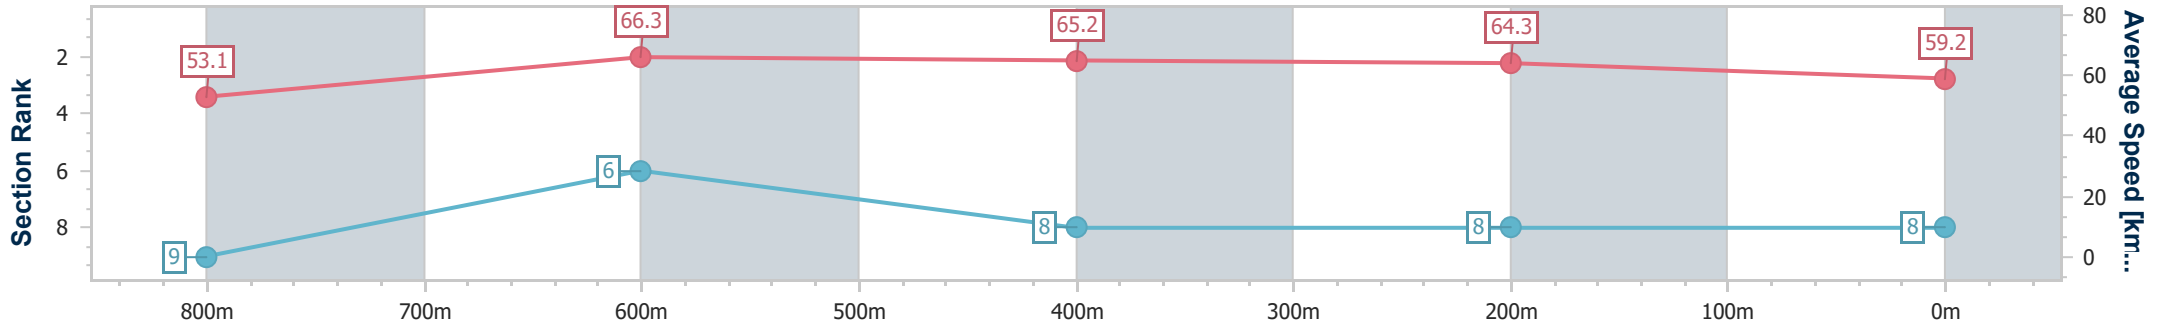

Horse/Jockey Name	Flying Zamboni
Final Rank	8
Fastest Section Time (Section)	0:10.94 (800m)
Top Speed [km/h] (Section)	68.9 (800m)
Race State	Finished

Eagle Farm QLD Professional
Race 1: BRC MEMBERSHIP ON SALE NOW Maiden Plate - 1000m
16 August 2023 - 12:34
Track Rating: Good 4, Weather: Fine, Rail Position: +9m Entire Course

BRISBANE RACING CLUB

Section	Overall	800m	600m	400m	200m
Section Times	0:58.98 [8] (0:13.60)	0:45.38 [9] (0:10.94)	0:34.44 [6] (0:11.07)	0:23.37 [8] (0:11.19)	0:12.18 [8] (0:12.18)
Average Speed [km/h]	53.1	66.3	65.2	64.3	59.2
Top Speed [km/h]	68.7	68.9	66.4	66.4	62.4
Avg. Dist. to Rail [m]	2.1	1.4	0.7	0.8	1.1
Avg. Stride Freq. [Hz]	2.1	2.3	2.3	2.3	2.3
Avg. Stride Length [m]	5.6	7.9	7.8	7.7	7.3

- [ ] Ranking at each section and finish
- -.-.- No data available at this section
- NA No data available