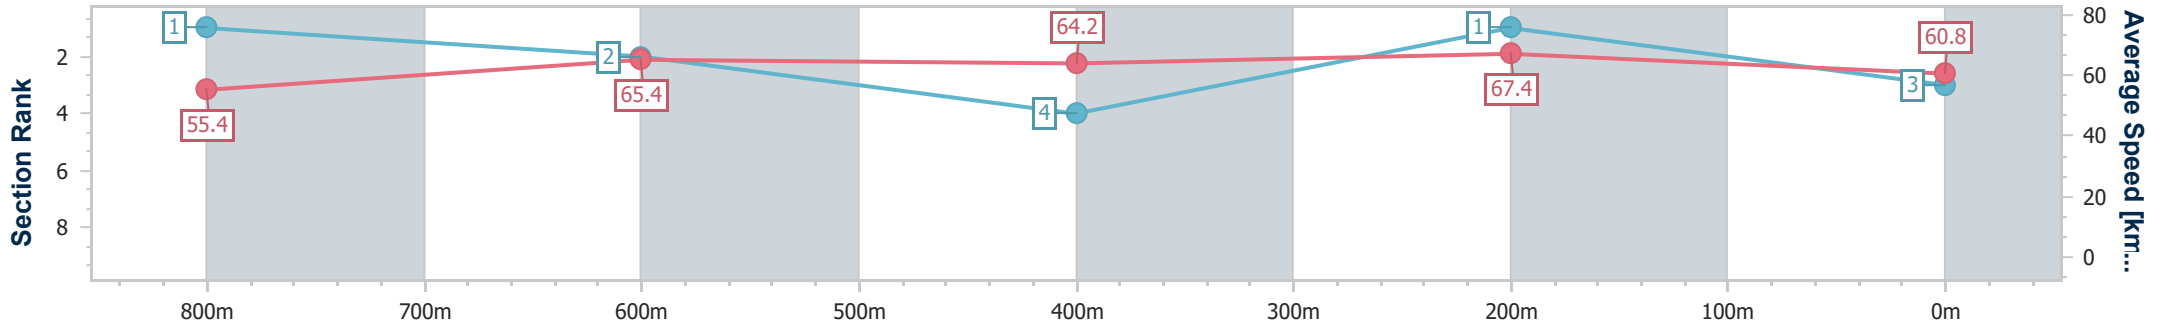

Horse/Jockey Name	General Boom
Final Rank	3
Fastest Section Time (Section)	0:10.68 (400m)
Top Speed [km/h] (Section)	68.5 (Overall)
Race State	Finished

Eagle Farm QLD Professional
Race 1: BRC MEMBERSHIP ON SALE NOW Maiden Plate - 1000m
16 August 2023 - 12:34
Track Rating: Good 4, Weather: Fine, Rail Position: +9m Entire Course

BRISBANE
RACING CLUB

Section	Overall	800m	600m	400m	200m
Section Times	0:57.75 [3] (0:13.11)	0:44.64 [1] (0:11.03)	0:33.61 [2] (0:11.08)	0:22.53 [4] (0:10.68)	0:11.85 [1] (0:11.85)
Average Speed [km/h]	55.4	65.4	64.2	67.4	60.8
Top Speed [km/h]	68.5	67.1	66.9	68.1	64.8
Avg. Dist. to Rail [m]	4.9	0.8	2.5	1.5	0.9
Avg. Stride Freq. [Hz]	2.4	2.4	2.4	2.5	2.4
Avg. Stride Length [m]	5.2	7.4	7.5	7.4	7.0

- [ ] Ranking at each section and finish
- -.-.- No data available at this section
- NA No data available