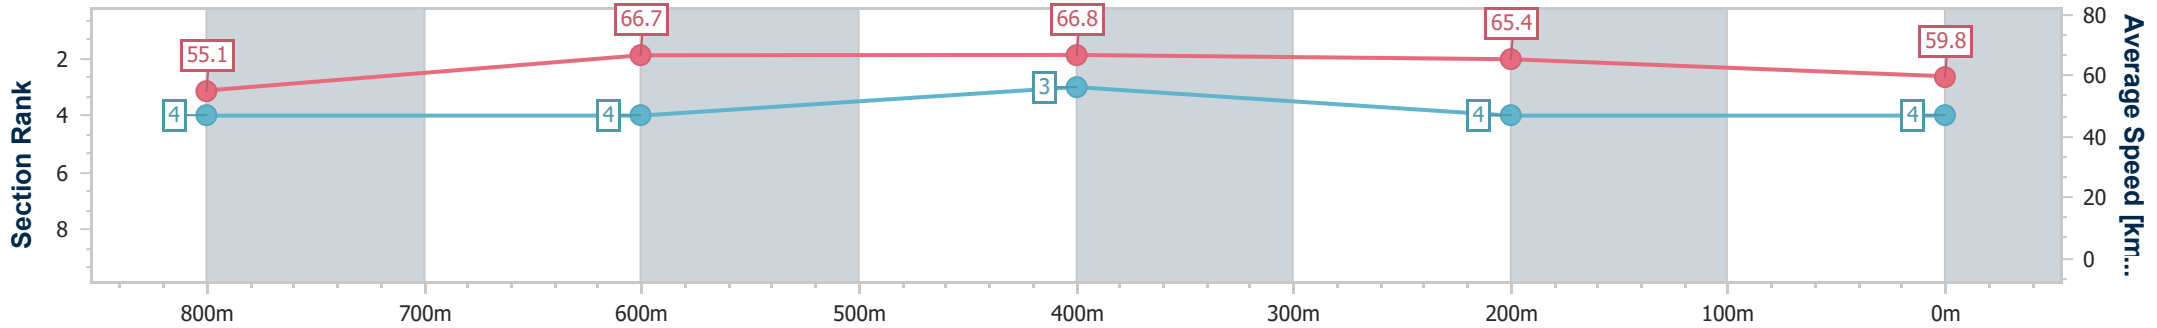

Horse/Jockey Name	Russian Sub
Final Rank	4
Fastest Section Time (Section)	0:10.92 (600m)
Top Speed [km/h] (Section)	68.0 (400m)
Race State	Finished

Eagle Farm QLD Professional
Race 1: BRC MEMBERSHIP ON SALE NOW Maiden Plate - 1000m
16 August 2023 - 12:34
Track Rating: Good 4, Weather: Fine, Rail Position: +9m Entire Course

BRISBANE RACING CLUB

Section	Overall	800m	600m	400m	200m
Section Times	0:58.27 [4] (0:13.29)	0:44.98 [4] (0:11.00)	0:33.98 [4] (0:10.92)	0:23.06 [3] (0:11.02)	0:12.04 [4] (0:12.04)
Average Speed [km/h]	55.1	66.7	66.8	65.4	59.8
Top Speed [km/h]	67.0	67.7	67.9	68.0	63.9
Avg. Dist. to Rail [m]	8.7	3.9	2.8	5.2	4.9
Avg. Stride Freq. [Hz]	2.3	2.4	2.5	2.5	2.4
Avg. Stride Length [m]	5.3	7.6	7.4	7.2	6.8

- [ ] Ranking at each section and finish
- -.-.- No data available at this section
- NA No data available