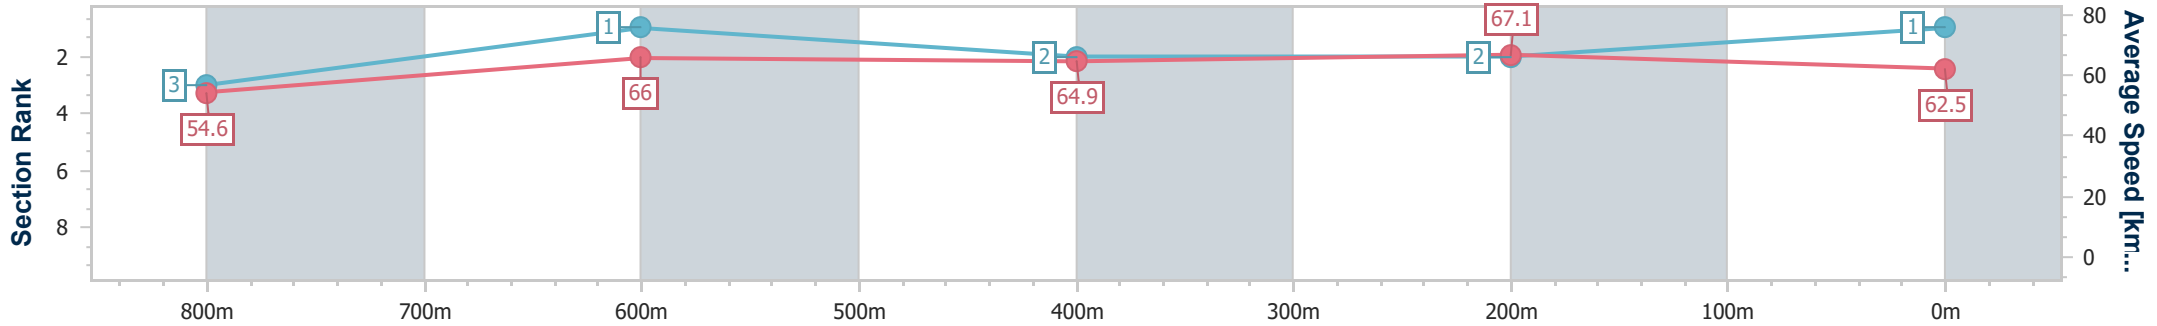

BRISBANE
RACING CLUB

Section	Overall	800m	600m	400m	200m
Section Times	0:57.47 [1] (0:13.18)	0:44.29 [3] (0:10.92)	0:33.37 [1] (0:11.10)	0:22.27 [2] (0:10.73)	0:11.54 [2] (0:11.54)
Average Speed [km/h]	54.6	66.0	64.9	67.1	62.5
Top Speed [km/h]	69.0	67.7	66.7	68.5	66.2
Avg. Dist. to Rail [m]	0.7	0.5	0.4	1.7	2.0
Avg. Stride Freq. [Hz]	2.2	2.4	2.3	2.4	2.4
Avg. Stride Length [m]	5.5	7.7	7.7	7.5	7.2