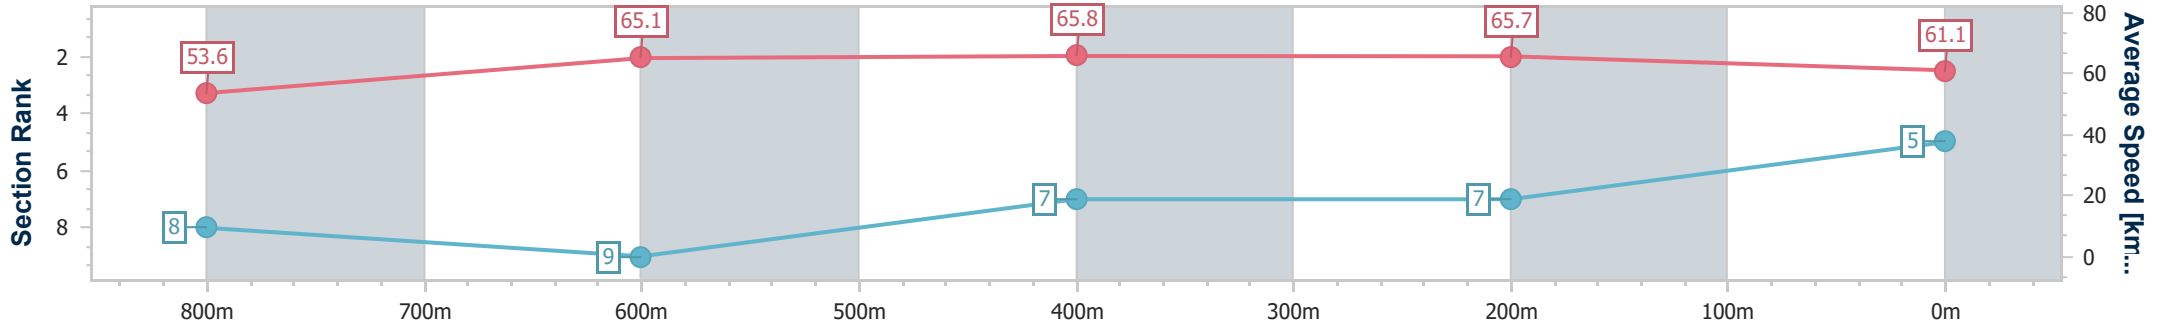

Horse/Jockey Name	Galactic Legend
Final Rank	5
Fastest Section Time (Section)	0:10.85 (600m)
Top Speed [km/h] (Section)	67.6 (Overall)
Race State	Finished

Eagle Farm QLD Professional
Race 1: BRC MEMBERSHIP ON SALE NOW Maiden Plate - 1000m
16 August 2023 - 12:34
Track Rating: Good 4, Weather: Fine, Rail Position: +9m Entire Course

BRISBANE RACING CLUB

Section	Overall	800m	600m	400m	200m
Section Times	0:58.33 [5] (0:13.57)	0:44.76 [8] (0:11.18)	0:33.58 [9] (0:10.85)	0:22.73 [7] (0:10.95)	0:11.78 [7] (0:11.78)
Average Speed [km/h]	53.6	65.1	65.8	65.7	61.1
Top Speed [km/h]	67.6	66.4	67.0	67.0	63.8
Avg. Dist. to Rail [m]	4.7	2.3	1.8	0.6	3.5
Avg. Stride Freq. [Hz]	2.3	2.4	2.5	2.5	2.5
Avg. Stride Length [m]	5.2	7.4	7.3	7.2	6.9

- [ ] Ranking at each section and finish
- -.-.- No data available at this section
- NA No data available