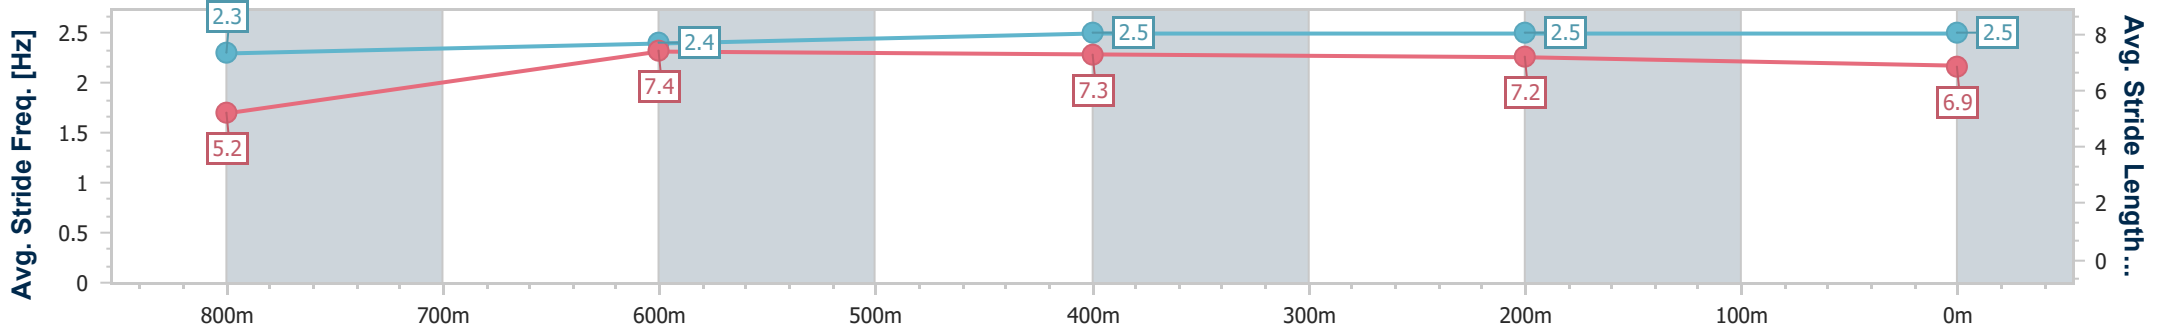

- [] Ranking at each section and finish
- .-.- No data available at this section
- NA No data available

Horse/Jockey Name	Galactic Legend
Final Rank	5
Fastest Section Time (Section)	0:10.85 (600m)
Top Speed [km/h] (Section)	67.6 (Overall)
Race State	Finished

Eagle Farm QLD Professional
 Race 1: BRC MEMBERSHIP ON SALE NOW Maiden Plate - 1000m
 16 August 2023 - 12:34
 Track Rating: Good 4, Weather: Fine, Rail Position: +9m Entire Course

BRISBANE RACING CLUB

Section	Overall	800m	600m	400m	200m
Section Times	0:58.33 [5] (0:13.57)	0:44.76 [8] (0:11.18)	0:33.58 [9] (0:10.85)	0:22.73 [7] (0:10.95)	0:11.78 [7] (0:11.78)
Average Speed [km/h]	53.6	65.1	65.8	65.7	61.1
Top Speed [km/h]	67.6	66.4	67.0	67.0	63.8
Avg. Dist. to Rail [m]	4.7	2.3	1.8	0.6	3.5
Avg. Stride Freq. [Hz]	2.3	2.4	2.5	2.5	2.5
Avg. Stride Length [m]	5.2	7.4	7.3	7.2	6.9