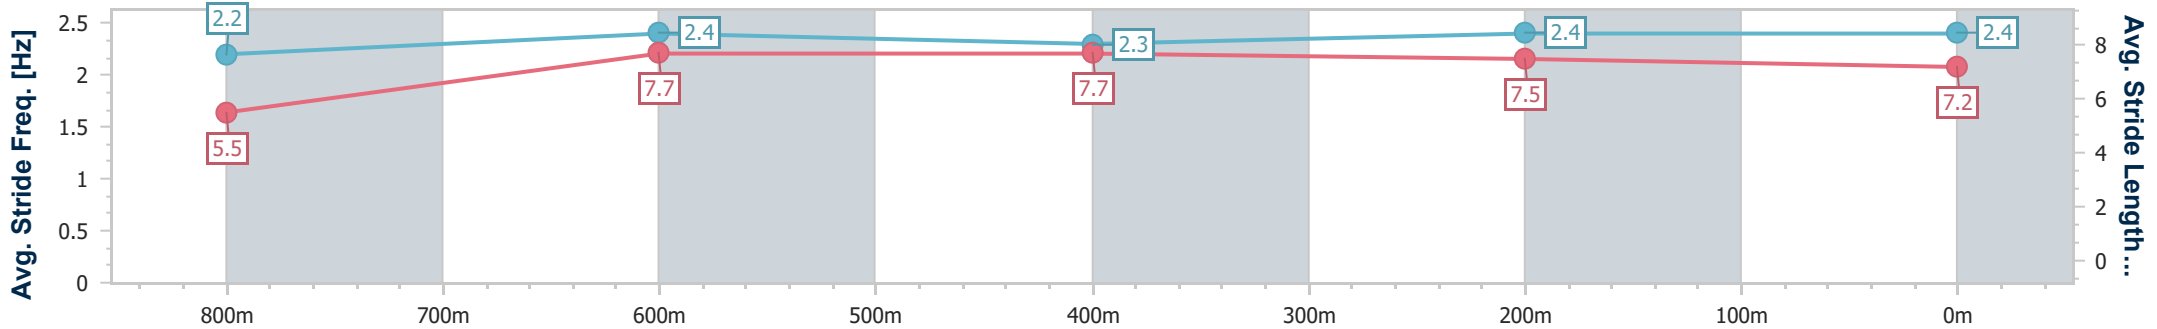

BRISBANE
RACING CLUB

Section	Overall	800m	600m	400m	200m
Section Times	0:57.47 [1] (0:13.18)	0:44.29 [3] (0:10.92)	0:33.37 [1] (0:11.10)	0:22.27 [2] (0:10.73)	0:11.54 [2] (0:11.54)
Average Speed [km/h]	54.6	66.0	64.9	67.1	62.5
Top Speed [km/h]	69.0	67.7	66.7	68.5	66.2
Avg. Dist. to Rail [m]	0.7	0.5	0.4	1.7	2.0
Avg. Stride Freq. [Hz]	2.2	2.4	2.3	2.4	2.4
Avg. Stride Length [m]	5.5	7.7	7.7	7.5	7.2