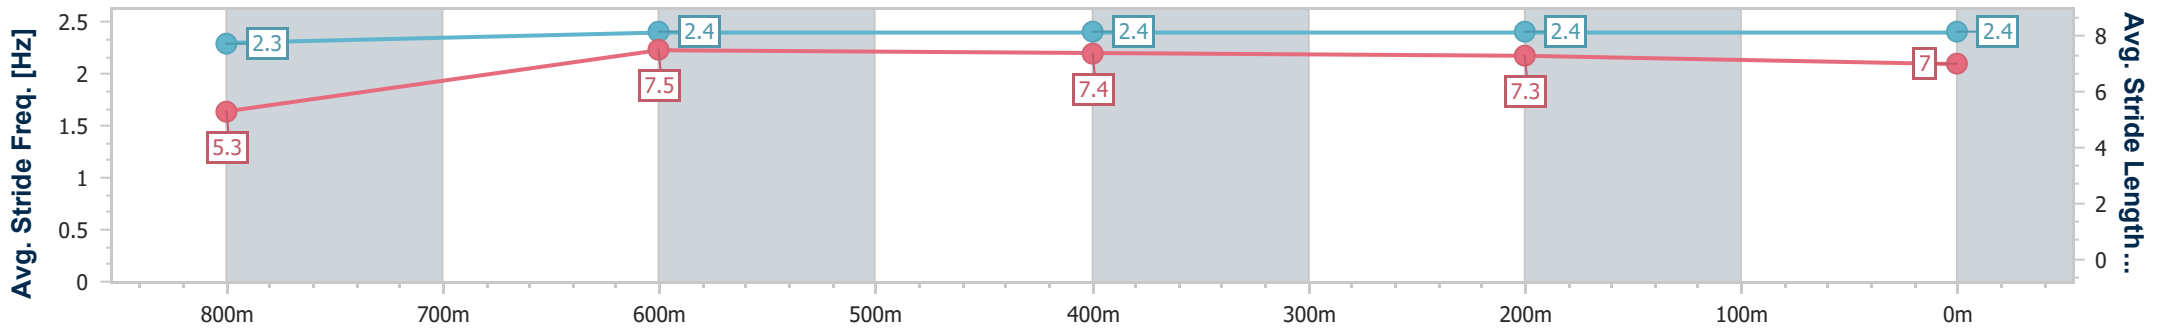

Horse/Jockey Name	Boomsita
Final Rank	6
Fastest Section Time (Section)	0:10.98 (400m)
Top Speed [km/h] (Section)	67.7 (400m)
Race State	Finished

Eagle Farm QLD Professional
Race 1: BRC MEMBERSHIP ON SALE NOW Maiden Plate - 1000m
16 August 2023 - 12:34
Track Rating: Good 4, Weather: Fine, Rail Position: +9m Entire Course

BRISBANE RACING CLUB

Section	Overall	800m	600m	400m	200m
Section Times	0:58.40 [6] (0:13.35)	0:45.05 [5] (0:11.11)	0:33.94 [5] (0:11.03)	0:22.91 [6] (0:10.98)	0:11.93 [6] (0:11.93)
Average Speed [km/h]	54.3	65.3	65.0	65.7	60.4
Top Speed [km/h]	67.5	66.6	66.5	67.7	63.5
Avg. Dist. to Rail [m]	2.4	1.9	0.8	1.6	2.2
Avg. Stride Freq. [Hz]	2.3	2.4	2.4	2.4	2.4
Avg. Stride Length [m]	5.3	7.5	7.4	7.3	7.0

- [ ] Ranking at each section and finish
- -.-.- No data available at this section
- NA No data available