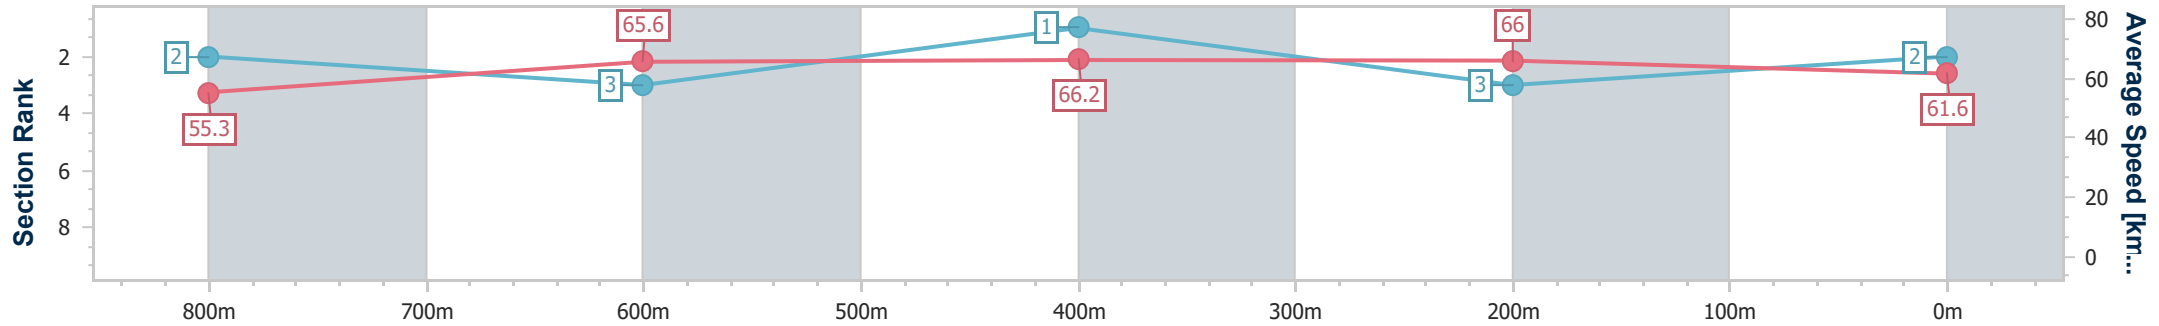

Horse/Jockey Name	Taltarni Fields
Final Rank	2
Fastest Section Time (Section)	0:10.87 (600m)
Top Speed [km/h] (Section)	69.2 (Overall)
Race State	Finished

Eagle Farm QLD Professional
Race 1: BRC MEMBERSHIP ON SALE NOW Maiden Plate - 1000m
16 August 2023 - 12:34
Track Rating: Good 4, Weather: Fine, Rail Position: +9m Entire Course

BRISBANE RACING CLUB

Section	Overall	800m	600m	400m	200m
Section Times	0:57.72 [2] (0:13.14)	0:44.58 [2] (0:11.11)	0:33.47 [3] (0:10.87)	0:22.60 [1] (0:10.92)	0:11.68 [3] (0:11.68)
Average Speed [km/h]	55.3	65.6	66.2	66.0	61.6
Top Speed [km/h]	69.2	69.1	67.5	67.0	64.6
Avg. Dist. to Rail [m]	5.9	2.1	0.5	1.9	4.2
Avg. Stride Freq. [Hz]	2.4	2.5	2.5	2.5	2.4
Avg. Stride Length [m]	5.1	7.3	7.3	7.1	7.0

- [ ] Ranking at each section and finish
- -.-.- No data available at this section
- NA No data available