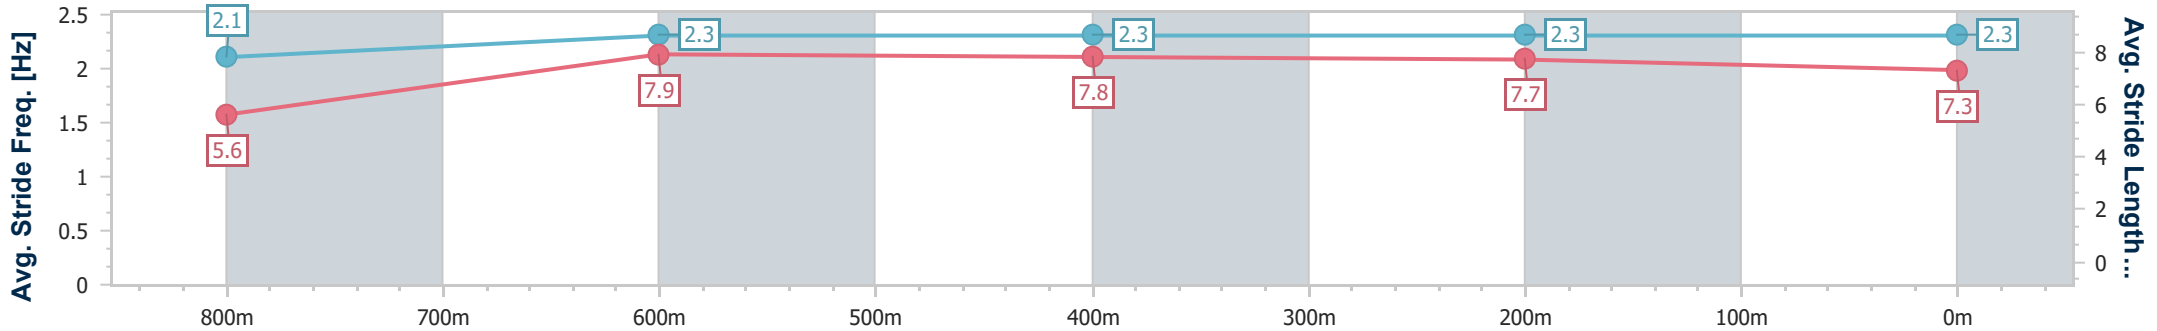

- [] Ranking at each section and finish
- .-.- No data available at this section
- NA No data available

Horse/Jockey Name	Flying Zamboni
Final Rank	8
Fastest Section Time (Section)	0:10.94 (800m)
Top Speed [km/h] (Section)	68.9 (800m)
Race State	Finished

Eagle Farm QLD Professional
 Race 1: BRC MEMBERSHIP ON SALE NOW Maiden Plate - 1000m
 16 August 2023 - 12:34
 Track Rating: Good 4, Weather: Fine, Rail Position: +9m Entire Course

BRISBANE RACING CLUB

Section	Overall	800m	600m	400m	200m
Section Times	0:58.98 [8] (0:13.60)	0:45.38 [9] (0:10.94)	0:34.44 [6] (0:11.07)	0:23.37 [8] (0:11.19)	0:12.18 [8] (0:12.18)
Average Speed [km/h]	53.1	66.3	65.2	64.3	59.2
Top Speed [km/h]	68.7	68.9	66.4	66.4	62.4
Avg. Dist. to Rail [m]	2.1	1.4	0.7	0.8	1.1
Avg. Stride Freq. [Hz]	2.1	2.3	2.3	2.3	2.3
Avg. Stride Length [m]	5.6	7.9	7.8	7.7	7.3