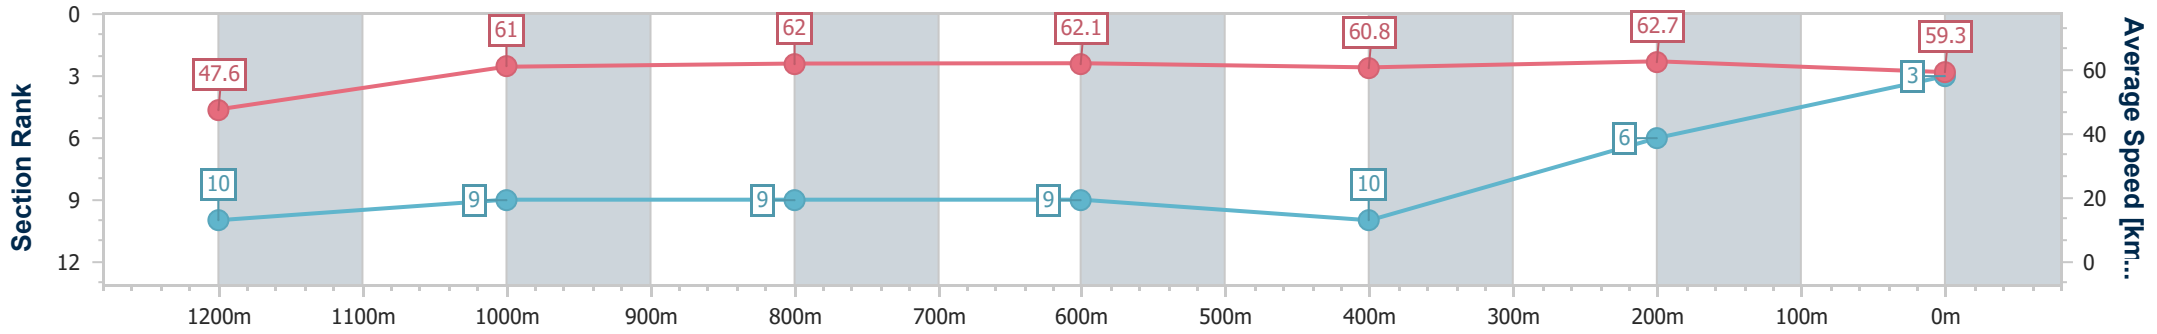

Horse/Jockey Name	Lissaro
Final Rank	3
Fastest Section Time (Section)	0:11.47 (400m)
Top Speed [km/h] (Section)	64.5 (1000m)
Race State	Finished

Eagle Farm QLD Professional
Race 4: SKY RACING QTIS Three-Year-Old Maiden Handicap - 1400m
16 August 2023 - 14:19
Track Rating: Good 4, Weather: Fine, Rail Position: +9m Entire Course

BRISBANE RACING CLUB

Section	Overall	1200m	1000m	800m	600m	400m	200m
Section Times	1:26.31 [3] (0:15.19)	1:11.12 [10] (0:11.84)	0:59.28 [9] (0:11.85)	0:47.43 [9] (0:11.87)	0:35.56 [9] (0:11.94)	0:23.62 [10] (0:11.47)	0:12.15 [6] (0:12.15)
Average Speed [km/h]	47.6	61.0	62.0	62.1	60.8	62.7	59.3
Top Speed [km/h]	59.7	61.7	64.5	63.7	62.2	63.7	61.3
Avg. Dist. to Rail [m]	7.5	2.8	4.2	5.2	1.9	2.4	1.2
Avg. Stride Freq. [Hz]	2.2	2.2	2.2	2.3	2.2	2.3	2.2
Avg. Stride Length [m]	6.0	7.5	7.6	7.6	7.5	7.6	7.3

- [ ] Ranking at each section and finish
- -.-.- No data available at this section
- NA No data available