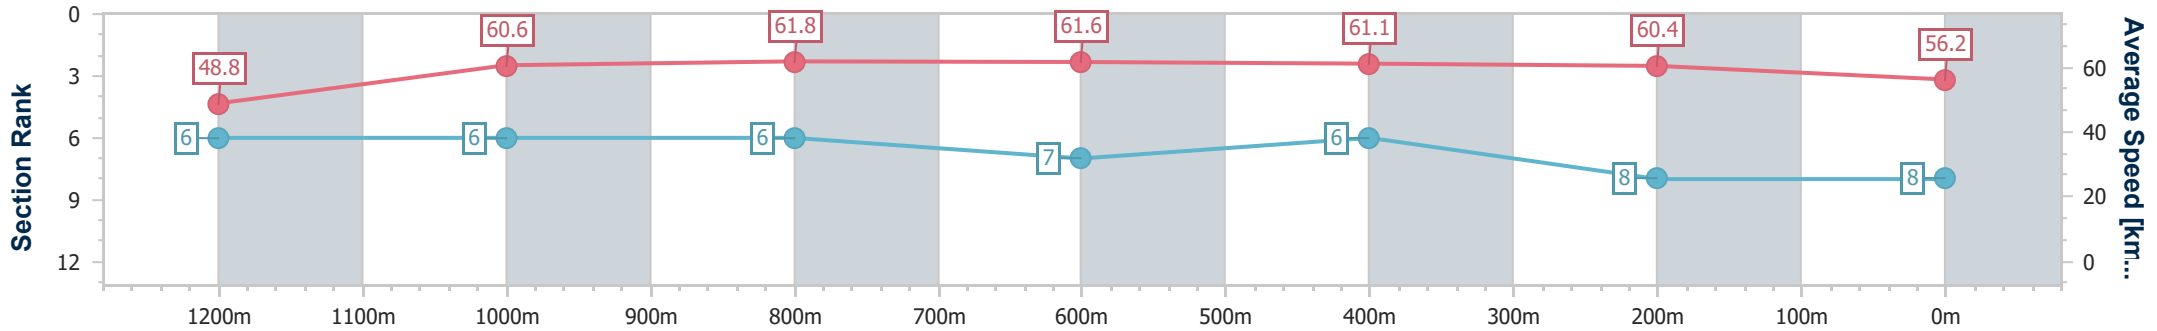

Horse/Jockey Name	Bilpa Morea
Final Rank	8
Fastest Section Time (Section)	0:11.84 (1000m)
Top Speed [km/h] (Section)	63.4 (800m)
Race State	Finished

Eagle Farm QLD Professional
Race 4: SKY RACING QTIS Three-Year-Old Maiden Handicap - 1400m
16 August 2023 - 14:19
Track Rating: Good 4, Weather: Fine, Rail Position: +9m Entire Course

BRISBANE RACING CLUB

Section	Overall	1200m	1000m	800m	600m	400m	200m
Section Times	1:27.14 [8] (0:14.82)	1:12.32 [6] (0:11.89)	1:00.43 [6] (0:11.84)	0:48.59 [6] (0:11.90)	0:36.69 [7] (0:11.98)	0:24.71 [6] (0:11.92)	0:12.79 [8] (0:12.79)
Average Speed [km/h]	48.8	60.6	61.8	61.6	61.1	60.4	56.2
Top Speed [km/h]	60.1	61.9	63.4	63.4	61.9	62.4	58.6
Avg. Dist. to Rail [m]	3.1	2.9	3.3	3.5	3.4	3.7	3.4
Avg. Stride Freq. [Hz]	2.3	2.4	2.4	2.4	2.4	2.4	2.3
Avg. Stride Length [m]	5.9	7.2	7.2	7.2	7.1	7.0	6.8

- [ ] Ranking at each section and finish
- -.-.- No data available at this section
- NA No data available