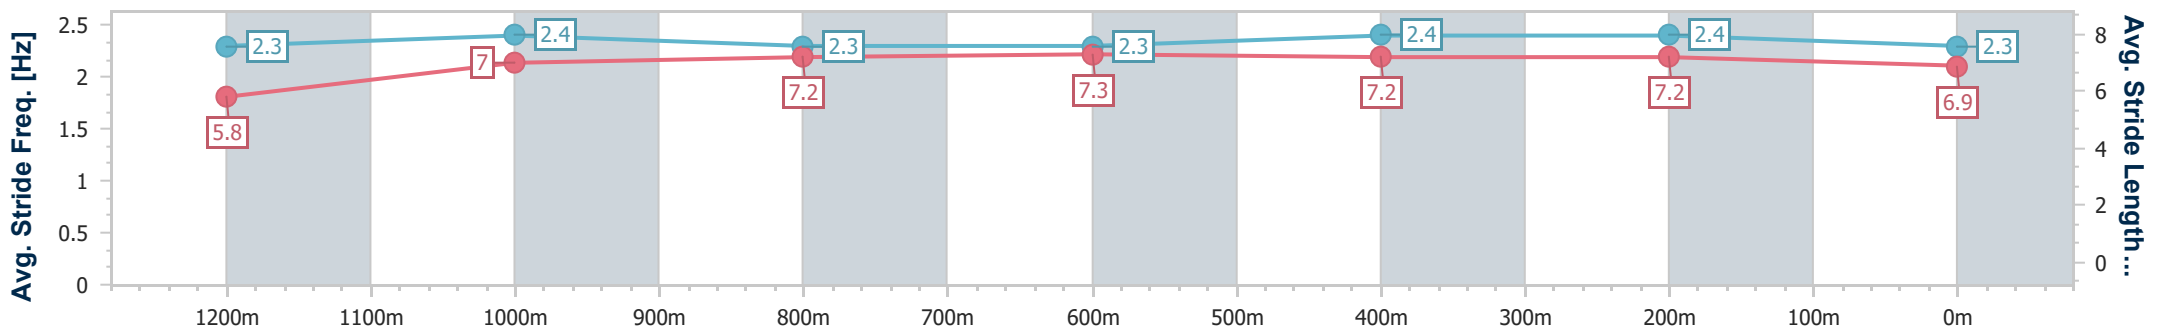

Horse/Jockey Name	Mister Selfie
Final Rank	5
Fastest Section Time (Section)	0:11.44 (400m)
Top Speed [km/h] (Section)	64.9 (800m)
Race State	Finished

Eagle Farm QLD Professional
Race 4: SKY RACING QTIS Three-Year-Old Maiden Handicap - 1400m
16 August 2023 - 14:19
Track Rating: Good 4, Weather: Fine, Rail Position: +9m Entire Course

BRISBANE RACING CLUB

Section	Overall	1200m	1000m	800m	600m	400m	200m
Section Times	1:26.40 [5] (0:15.01)	1:11.39 [9] (0:12.14)	0:59.25 [10] (0:11.93)	0:47.32 [10] (0:11.71)	0:35.61 [10] (0:11.78)	0:23.83 [9] (0:11.44)	0:12.39 [3] (0:12.39)
Average Speed [km/h]	48.2	59.6	61.1	61.9	61.4	62.9	58.2
Top Speed [km/h]	59.3	61.4	64.8	64.9	63.7	64.8	61.4
Avg. Dist. to Rail [m]	6.1	4.5	2.8	1.4	1.1	4.2	3.2
Avg. Stride Freq. [Hz]	2.3	2.4	2.3	2.3	2.4	2.4	2.3
Avg. Stride Length [m]	5.8	7.0	7.2	7.3	7.2	7.2	6.9

- [ ] Ranking at each section and finish
- -.-.- No data available at this section
- NA No data available