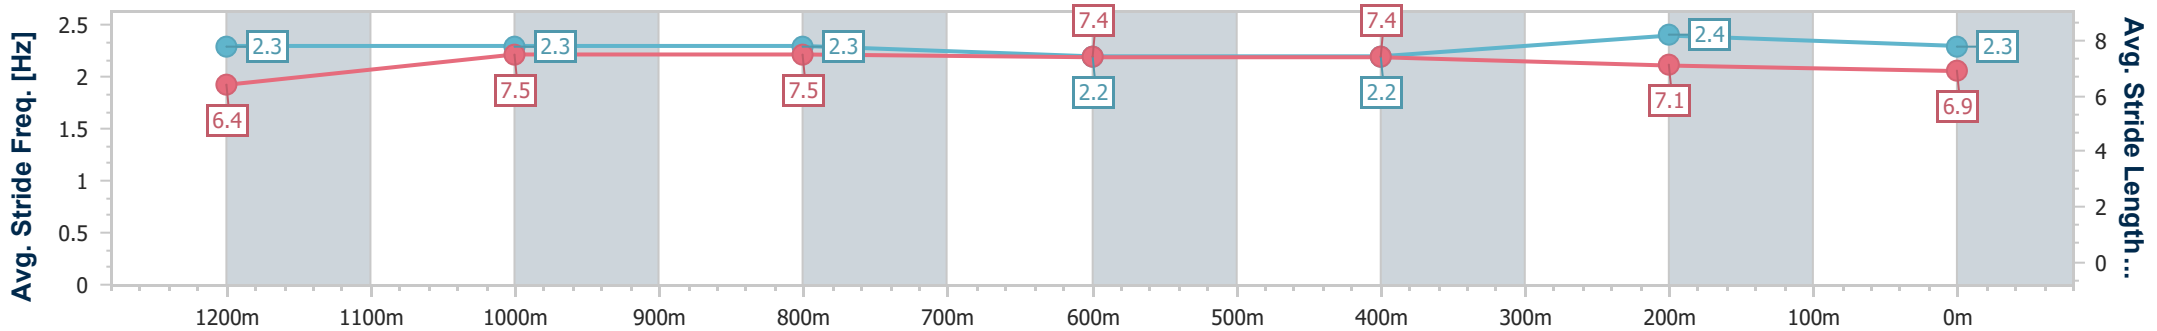

Horse/Jockey Name	Pinkus
Final Rank	4
Fastest Section Time (Section)	0:11.58 (1200m)
Top Speed [km/h] (Section)	63.4 (Overall)
Race State	Finished

Eagle Farm QLD Professional
Race 4: SKY RACING QTIS Three-Year-Old Maiden Handicap - 1400m
16 August 2023 - 14:19
Track Rating: Good 4, Weather: Fine, Rail Position: +9m Entire Course

BRISBANE RACING CLUB

Section	Overall	1200m	1000m	800m	600m	400m	200m
Section Times	1:26.31 [4] (0:13.99)	1:12.32 [2] (0:11.58)	1:00.74 [2] (0:11.95)	0:48.79 [2] (0:12.36)	0:36.43 [2] (0:12.09)	0:24.34 [1] (0:11.87)	0:12.47 [1] (0:12.47)
Average Speed [km/h]	51.5	62.3	61.2	59.1	60.0	60.8	57.7
Top Speed [km/h]	63.4	63.1	61.9	59.8	61.2	61.5	61.1
Avg. Dist. to Rail [m]	4.1	2.0	3.0	3.5	1.7	1.0	0.4
Avg. Stride Freq. [Hz]	2.3	2.3	2.3	2.2	2.2	2.4	2.3
Avg. Stride Length [m]	6.4	7.5	7.5	7.4	7.4	7.1	6.9

- [ ] Ranking at each section and finish
- -.-.- No data available at this section
- NA No data available