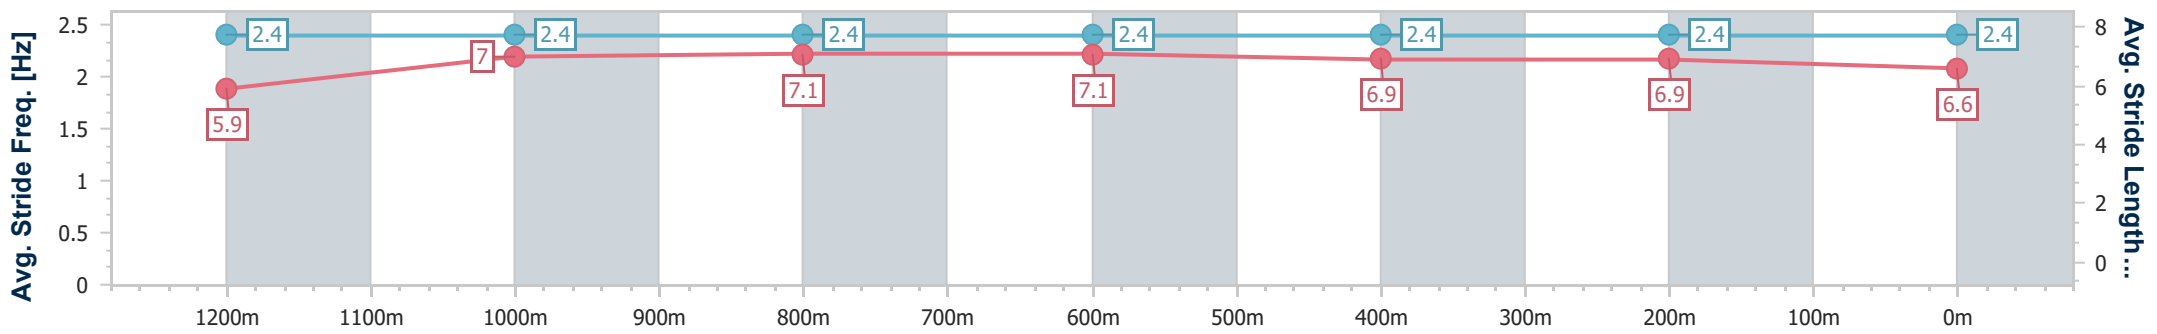

Horse/Jockey Name	Stiletto
Final Rank	7
Fastest Section Time (Section)	0:11.76 (1200m)
Top Speed [km/h] (Section)	62.9 (1000m)
Race State	Finished

Eagle Farm QLD Professional
Race 4: SKY RACING QTIS Three-Year-Old Maiden Handicap - 1400m
16 August 2023 - 14:19
Track Rating: Good 4, Weather: Fine, Rail Position: +9m Entire Course

BRISBANE RACING CLUB

Section	Overall	1200m	1000m	800m	600m	400m	200m
Section Times	1:27.11 [7] (0:14.24)	1:12.87 [3] (0:11.76)	1:01.11 [3] (0:11.82)	0:49.29 [3] (0:12.18)	0:37.11 [3] (0:12.25)	0:24.86 [4] (0:12.15)	0:12.71 [9] (0:12.71)
Average Speed [km/h]	50.7	61.3	61.3	59.8	59.3	59.2	56.7
Top Speed [km/h]	62.1	62.0	62.9	61.5	60.9	60.5	59.0
Avg. Dist. to Rail [m]	4.6	2.6	1.4	2.4	1.6	0.9	1.7
Avg. Stride Freq. [Hz]	2.4	2.4	2.4	2.4	2.4	2.4	2.4
Avg. Stride Length [m]	5.9	7.0	7.1	7.1	6.9	6.9	6.6

- [ ] Ranking at each section and finish
- -.-.- No data available at this section
- NA No data available