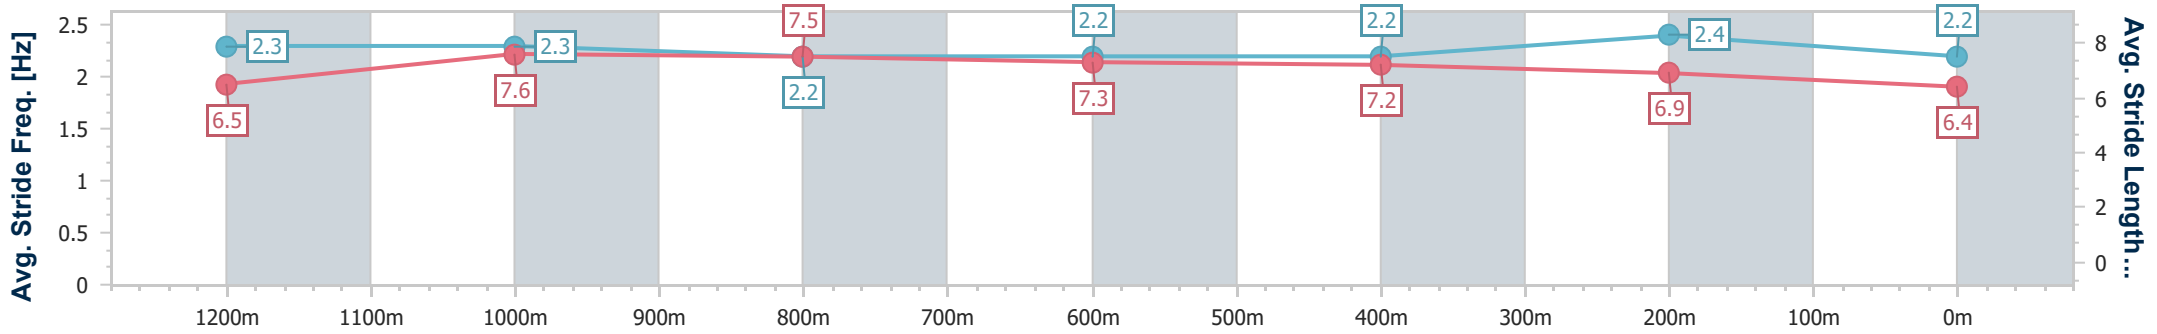

Horse/Jockey Name	Friendly Sizzle
Final Rank	10
Fastest Section Time (Section)	0:11.50 (1200m)
Top Speed [km/h] (Section)	64.7 (Overall)
Race State	Finished

Eagle Farm QLD Professional
Race 4: SKY RACING QTIS Three-Year-Old Maiden Handicap - 1400m
16 August 2023 - 14:19
Track Rating: Good 4, Weather: Fine, Rail Position: +9m Entire Course

BRISBANE RACING CLUB

Section	Overall	1200m	1000m	800m	600m	400m	200m
Section Times	1:28.46 [10] (0:13.84)	1:14.62 [1] (0:11.50)	1:03.12 [1] (0:11.91)	0:51.21 [1] (0:12.55)	0:38.66 [1] (0:12.27)	0:26.39 [2] (0:12.23)	0:14.16 [7] (0:14.16)
Average Speed [km/h]	52.2	62.7	60.9	58.6	59.2	58.9	50.9
Top Speed [km/h]	64.7	64.2	61.8	60.0	60.5	61.5	56.1
Avg. Dist. to Rail [m]	6.4	2.0	1.9	3.8	2.1	0.6	0.6
Avg. Stride Freq. [Hz]	2.3	2.3	2.2	2.2	2.2	2.4	2.2
Avg. Stride Length [m]	6.5	7.6	7.5	7.3	7.2	6.9	6.4

- [ ] Ranking at each section and finish
- -.-.- No data available at this section
- NA No data available