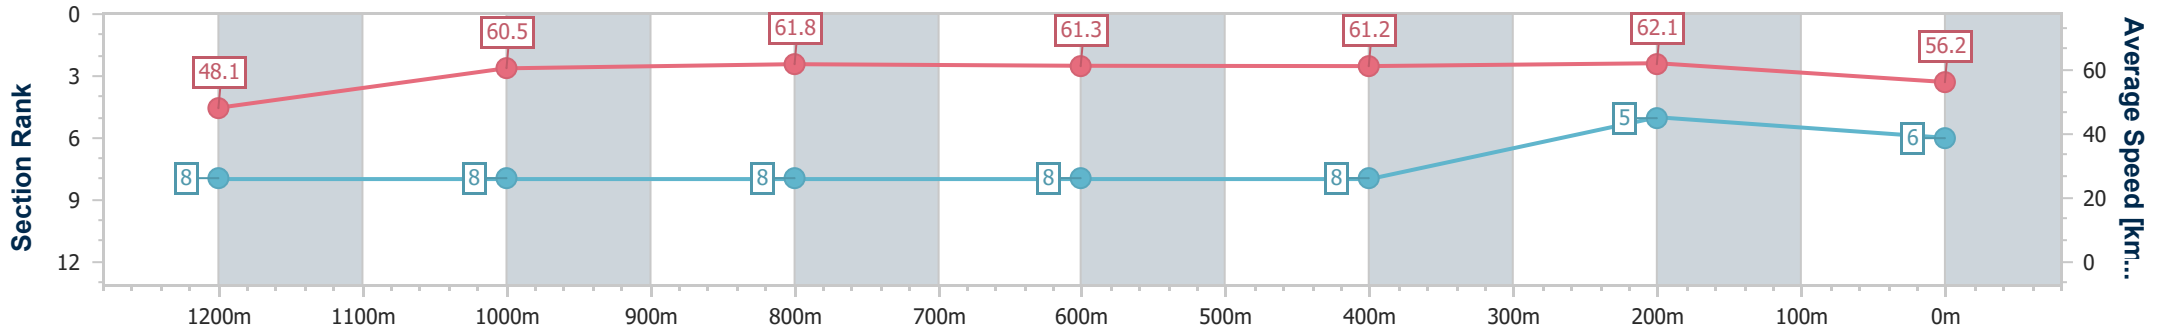

Horse/Jockey Name	Himeji
Final Rank	6
Fastest Section Time (Section)	0:11.61 (400m)
Top Speed [km/h] (Section)	64.0 (1000m)
Race State	Finished

Eagle Farm QLD Professional
Race 4: SKY RACING QTIS Three-Year-Old Maiden Handicap - 1400m
16 August 2023 - 14:19
Track Rating: Good 4, Weather: Fine, Rail Position: +9m Entire Course

BRISBANE RACING CLUB

Section	Overall	1200m	1000m	800m	600m	400m	200m
Section Times	1:26.89 [6] (0:15.00)	1:11.89 [8] (0:11.94)	0:59.95 [8] (0:11.78)	0:48.17 [8] (0:11.91)	0:36.26 [8] (0:11.86)	0:24.40 [8] (0:11.61)	0:12.79 [5] (0:12.79)
Average Speed [km/h]	48.1	60.5	61.8	61.3	61.2	62.1	56.2
Top Speed [km/h]	61.2	61.5	64.0	62.6	61.9	63.0	60.2
Avg. Dist. to Rail [m]	3.5	2.5	2.8	2.6	2.0	3.3	2.5
Avg. Stride Freq. [Hz]	2.2	2.2	2.2	2.2	2.2	2.3	2.2
Avg. Stride Length [m]	6.2	7.7	7.7	7.6	7.5	7.5	7.2

- [ ] Ranking at each section and finish
- -.-.- No data available at this section
- NA No data available