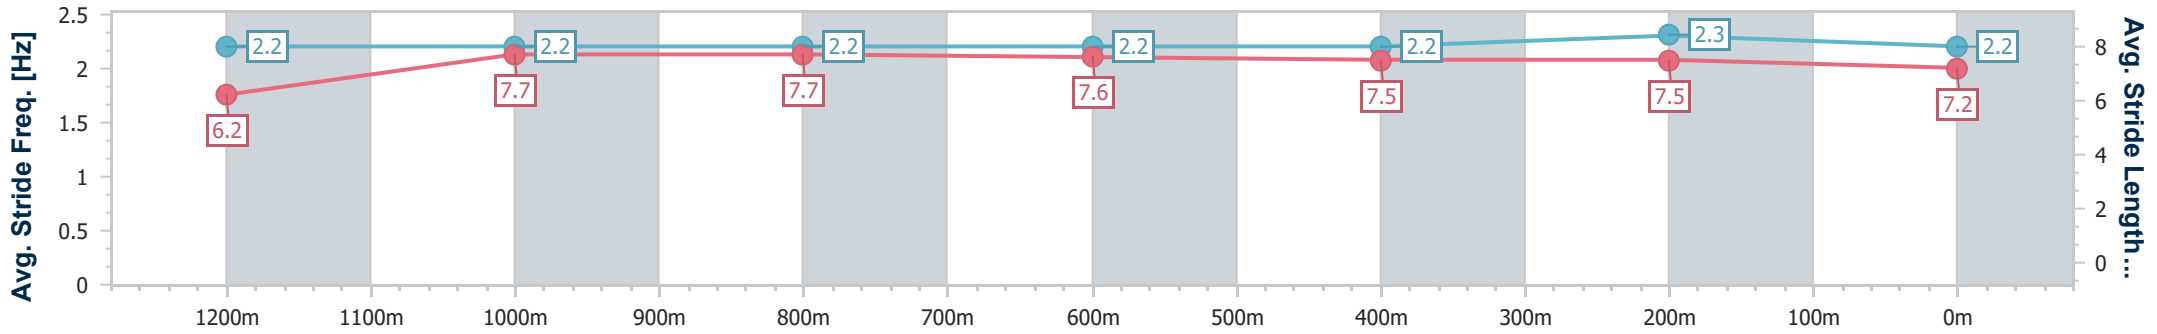

Horse/Jockey Name	Himeji
Final Rank	6
Fastest Section Time (Section)	0:11.61 (400m)
Top Speed [km/h] (Section)	64.0 (1000m)
Race State	Finished

Eagle Farm QLD Professional
Race 4: SKY RACING QTIS Three-Year-Old Maiden Handicap - 1400m
16 August 2023 - 14:19
Track Rating: Good 4, Weather: Fine, Rail Position: +9m Entire Course

BRISBANE RACING CLUB

Section	Overall	1200m	1000m	800m	600m	400m	200m
Section Times	1:26.89 [6] (0:15.00)	1:11.89 [8] (0:11.94)	0:59.95 [8] (0:11.78)	0:48.17 [8] (0:11.91)	0:36.26 [8] (0:11.86)	0:24.40 [8] (0:11.61)	0:12.79 [5] (0:12.79)
Average Speed [km/h]	48.1	60.5	61.8	61.3	61.2	62.1	56.2
Top Speed [km/h]	61.2	61.5	64.0	62.6	61.9	63.0	60.2
Avg. Dist. to Rail [m]	3.5	2.5	2.8	2.6	2.0	3.3	2.5
Avg. Stride Freq. [Hz]	2.2	2.2	2.2	2.2	2.2	2.3	2.2
Avg. Stride Length [m]	6.2	7.7	7.7	7.6	7.5	7.5	7.2

- [ ] Ranking at each section and finish
- -.-.- No data available at this section
- NA No data available