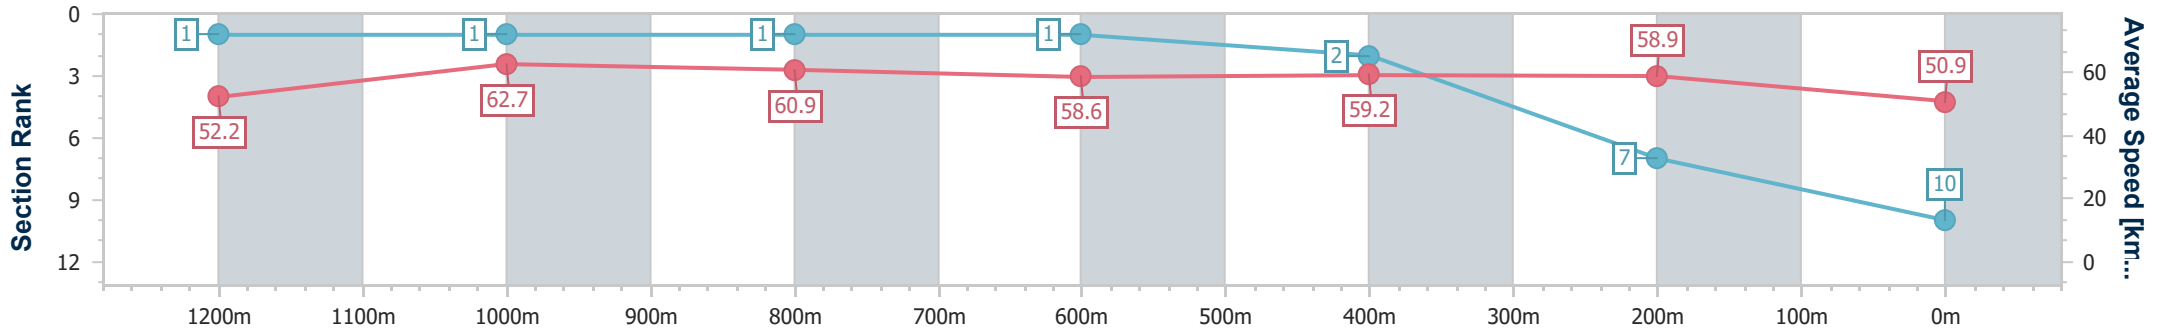

Horse/Jockey Name	Friendly Sizzle
Final Rank	10
Fastest Section Time (Section)	0:11.50 (1200m)
Top Speed [km/h] (Section)	64.7 (Overall)
Race State	Finished

Eagle Farm QLD Professional
Race 4: SKY RACING QTIS Three-Year-Old Maiden Handicap - 1400m
16 August 2023 - 14:19
Track Rating: Good 4, Weather: Fine, Rail Position: +9m Entire Course

BRISBANE RACING CLUB

Section	Overall	1200m	1000m	800m	600m	400m	200m
Section Times	1:28.46 [10] (0:13.84)	1:14.62 [1] (0:11.50)	1:03.12 [1] (0:11.91)	0:51.21 [1] (0:12.55)	0:38.66 [1] (0:12.27)	0:26.39 [2] (0:12.23)	0:14.16 [7] (0:14.16)
Average Speed [km/h]	52.2	62.7	60.9	58.6	59.2	58.9	50.9
Top Speed [km/h]	64.7	64.2	61.8	60.0	60.5	61.5	56.1
Avg. Dist. to Rail [m]	6.4	2.0	1.9	3.8	2.1	0.6	0.6
Avg. Stride Freq. [Hz]	2.3	2.3	2.2	2.2	2.2	2.4	2.2
Avg. Stride Length [m]	6.5	7.6	7.5	7.3	7.2	6.9	6.4

- [ ] Ranking at each section and finish
- -.-.- No data available at this section
- NA No data available