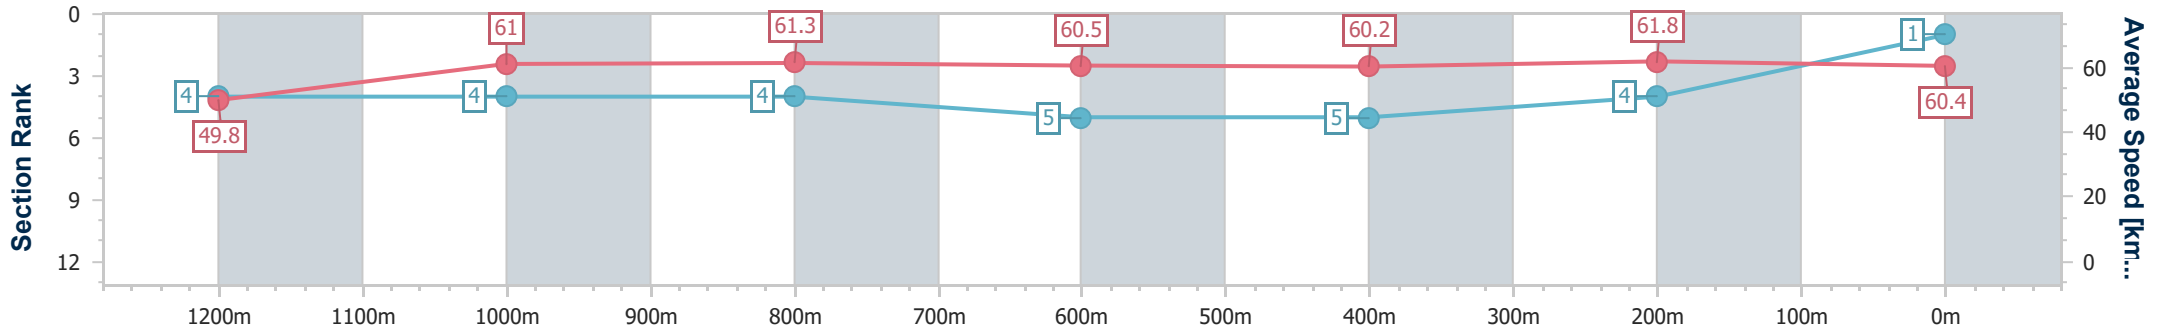

Section	Overall	1200m	1000m	800m	600m	400m	200m
Section Times	1:25.96 [1] (0:14.47)	1:11.49 [4] (0:11.82)	0:59.67 [4] (0:11.92)	0:47.75 [4] (0:12.11)	0:35.64 [5] (0:12.05)	0:23.59 [5] (0:11.66)	0:11.93 [4] (0:11.93)
Average Speed [km/h]	49.8	61.0	61.3	60.5	60.2	61.8	60.4
Top Speed [km/h]	60.7	62.9	63.1	63.1	61.9	62.8	61.3
Avg. Dist. to Rail [m]	1.5	2.1	3.0	3.8	1.6	0.5	1.5
Avg. Stride Freq. [Hz]	2.3	2.3	2.3	2.3	2.3	2.3	2.3
Avg. Stride Length [m]	6.2	7.3	7.3	7.3	7.3	7.3	7.1