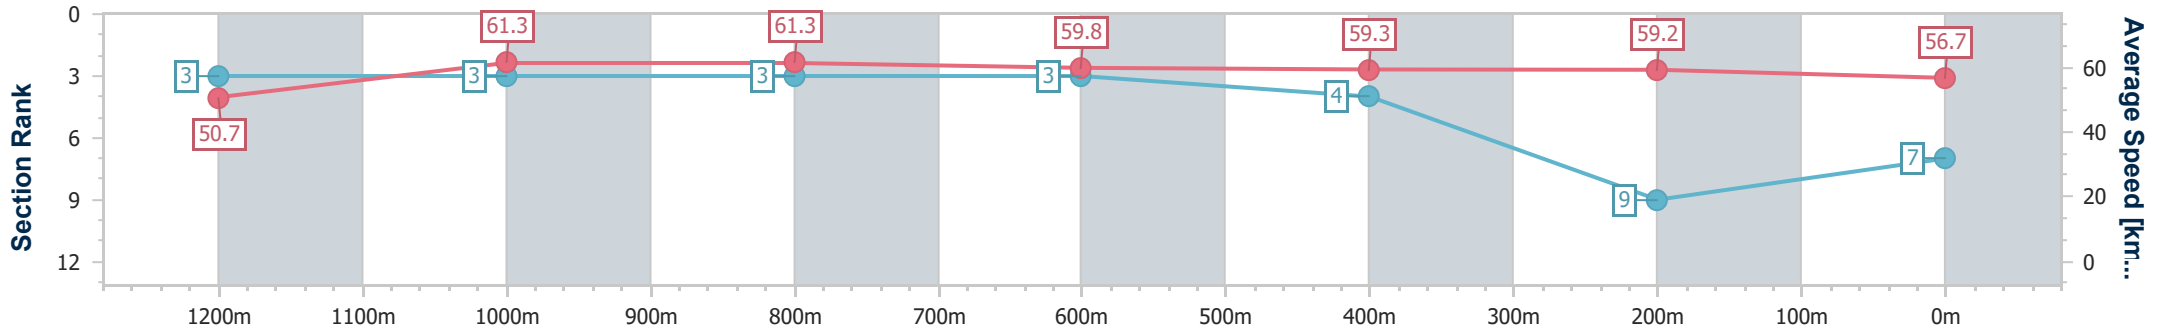

Horse/Jockey Name	Stiletto
Final Rank	7
Fastest Section Time (Section)	0:11.76 (1200m)
Top Speed [km/h] (Section)	62.9 (1000m)
Race State	Finished

Eagle Farm QLD Professional
Race 4: SKY RACING QTIS Three-Year-Old Maiden Handicap - 1400m
16 August 2023 - 14:19
Track Rating: Good 4, Weather: Fine, Rail Position: +9m Entire Course

BRISBANE RACING CLUB

Section	Overall	1200m	1000m	800m	600m	400m	200m
Section Times	1:27.11 [7] (0:14.24)	1:12.87 [3] (0:11.76)	1:01.11 [3] (0:11.82)	0:49.29 [3] (0:12.18)	0:37.11 [3] (0:12.25)	0:24.86 [4] (0:12.15)	0:12.71 [9] (0:12.71)
Average Speed [km/h]	50.7	61.3	61.3	59.8	59.3	59.2	56.7
Top Speed [km/h]	62.1	62.0	62.9	61.5	60.9	60.5	59.0
Avg. Dist. to Rail [m]	4.6	2.6	1.4	2.4	1.6	0.9	1.7
Avg. Stride Freq. [Hz]	2.4	2.4	2.4	2.4	2.4	2.4	2.4
Avg. Stride Length [m]	5.9	7.0	7.1	7.1	6.9	6.9	6.6

- [ ] Ranking at each section and finish
- -.-.- No data available at this section
- NA No data available