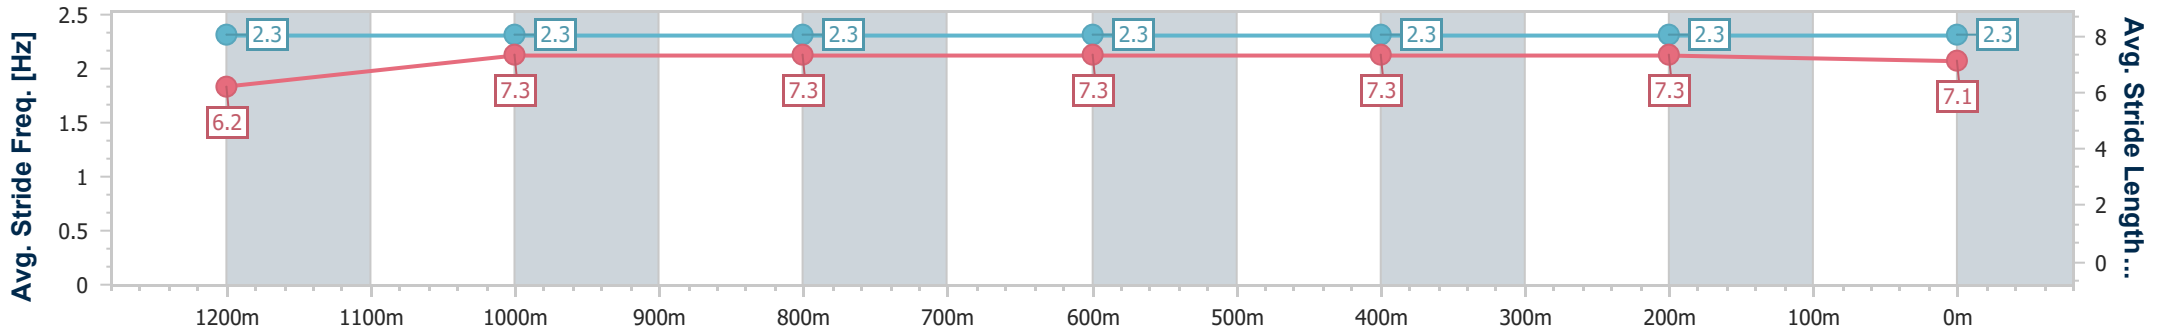

Horse/Jockey Name	Tigers Roar
Final Rank	1
Fastest Section Time (Section)	0:11.66 (400m)
Top Speed [km/h] (Section)	63.1 (1000m)
Race State	Finished

Eagle Farm QLD Professional
Race 4: SKY RACING QTIS Three-Year-Old Maiden Handicap - 1400m
16 August 2023 - 14:19
Track Rating: Good 4, Weather: Fine, Rail Position: +9m Entire Course

BRISBANE RACING CLUB

Section	Overall	1200m	1000m	800m	600m	400m	200m
Section Times	1:25.96 [1] (0:14.47)	1:11.49 [4] (0:11.82)	0:59.67 [4] (0:11.92)	0:47.75 [4] (0:12.11)	0:35.64 [5] (0:12.05)	0:23.59 [5] (0:11.66)	0:11.93 [4] (0:11.93)
Average Speed [km/h]	49.8	61.0	61.3	60.5	60.2	61.8	60.4
Top Speed [km/h]	60.7	62.9	63.1	63.1	61.9	62.8	61.3
Avg. Dist. to Rail [m]	1.5	2.1	3.0	3.8	1.6	0.5	1.5
Avg. Stride Freq. [Hz]	2.3	2.3	2.3	2.3	2.3	2.3	2.3
Avg. Stride Length [m]	6.2	7.3	7.3	7.3	7.3	7.3	7.1

- [ ] Ranking at each section and finish
- -.-.- No data available at this section
- NA No data available