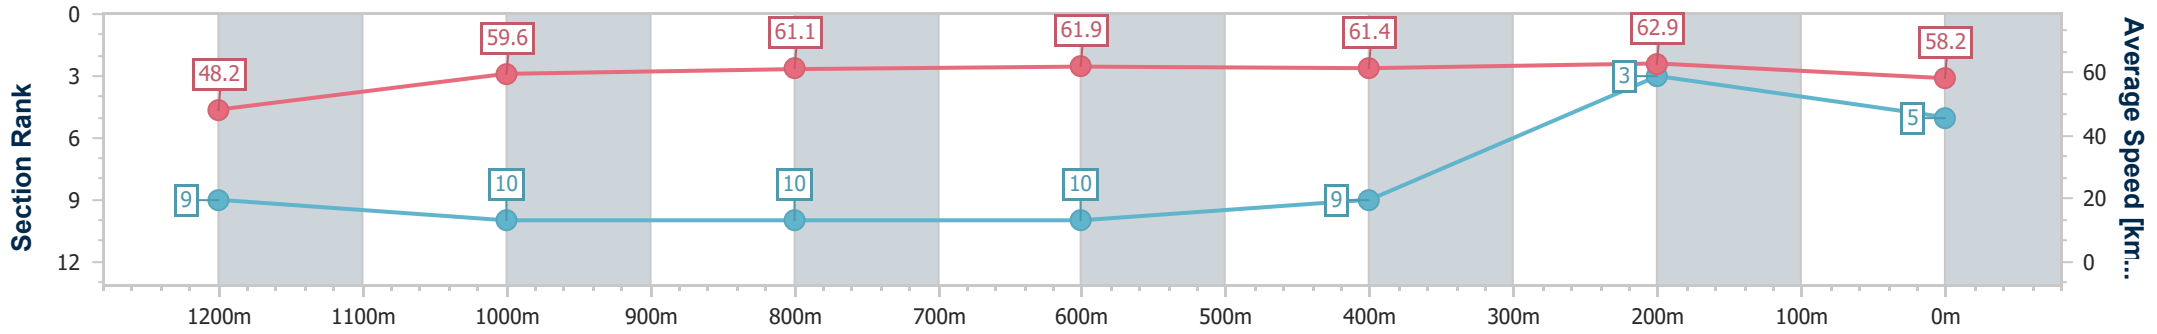

Horse/Jockey Name	Mister Selfie
Final Rank	5
Fastest Section Time (Section)	0:11.44 (400m)
Top Speed [km/h] (Section)	64.9 (800m)
Race State	Finished

Eagle Farm QLD Professional
Race 4: SKY RACING QTIS Three-Year-Old Maiden Handicap - 1400m
16 August 2023 - 14:19
Track Rating: Good 4, Weather: Fine, Rail Position: +9m Entire Course

BRISBANE RACING CLUB

Section	Overall	1200m	1000m	800m	600m	400m	200m
Section Times	1:26.40 [5] (0:15.01)	1:11.39 [9] (0:12.14)	0:59.25 [10] (0:11.93)	0:47.32 [10] (0:11.71)	0:35.61 [10] (0:11.78)	0:23.83 [9] (0:11.44)	0:12.39 [3] (0:12.39)
Average Speed [km/h]	48.2	59.6	61.1	61.9	61.4	62.9	58.2
Top Speed [km/h]	59.3	61.4	64.8	64.9	63.7	64.8	61.4
Avg. Dist. to Rail [m]	6.1	4.5	2.8	1.4	1.1	4.2	3.2
Avg. Stride Freq. [Hz]	2.3	2.4	2.3	2.3	2.4	2.4	2.3
Avg. Stride Length [m]	5.8	7.0	7.2	7.3	7.2	7.2	6.9

- [ ] Ranking at each section and finish
- -.-.- No data available at this section
- NA No data available