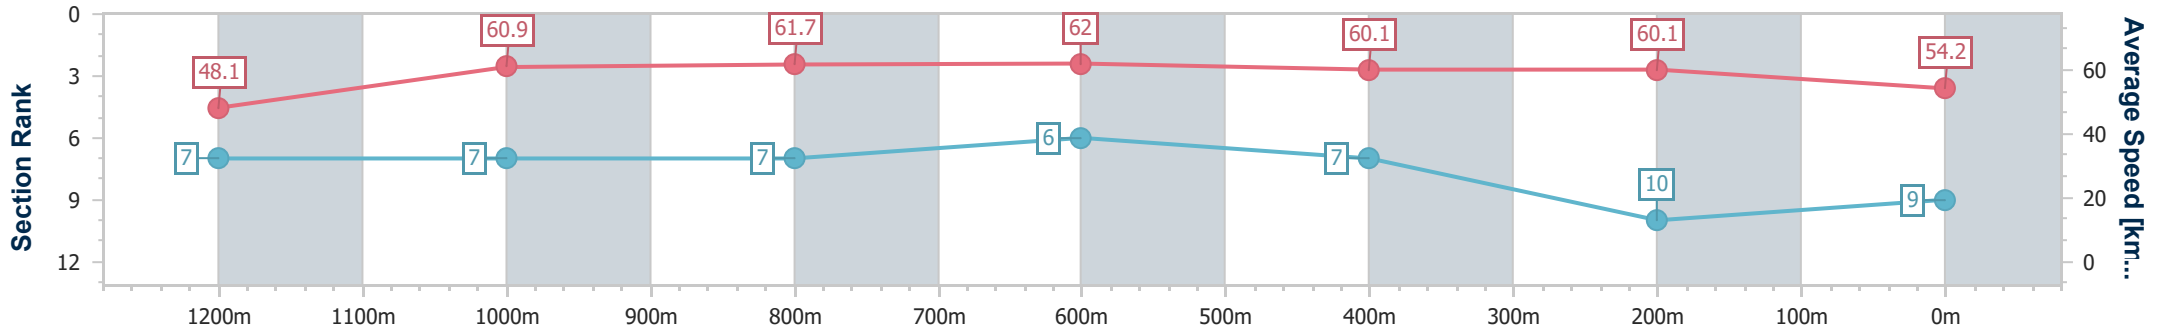

Horse/Jockey Name	Irish Arthur
Final Rank	9
Fastest Section Time (Section)	0:11.74 (800m)
Top Speed [km/h] (Section)	63.8 (1000m)
Race State	Finished

Eagle Farm QLD Professional
Race 4: SKY RACING QTIS Three-Year-Old Maiden Handicap - 1400m
16 August 2023 - 14:19
Track Rating: Good 4, Weather: Fine, Rail Position: +9m Entire Course

BRISBANE RACING CLUB

Section	Overall	1200m	1000m	800m	600m	400m	200m
Section Times	1:27.71 [9] (0:15.00)	1:12.71 [7] (0:11.87)	1:00.84 [7] (0:11.83)	0:49.01 [7] (0:11.74)	0:37.27 [6] (0:12.03)	0:25.24 [7] (0:11.98)	0:13.26 [10] (0:13.26)
Average Speed [km/h]	48.1	60.9	61.7	62.0	60.1	60.1	54.2
Top Speed [km/h]	60.8	61.6	63.8	63.4	60.4	60.7	59.0
Avg. Dist. to Rail [m]	2.4	2.3	3.0	2.4	0.6	0.7	1.8
Avg. Stride Freq. [Hz]	2.2	2.2	2.2	2.2	2.1	2.2	2.1
Avg. Stride Length [m]	6.1	7.8	7.7	7.8	7.6	7.6	7.1

- [ ] Ranking at each section and finish
- -.-.- No data available at this section
- NA No data available