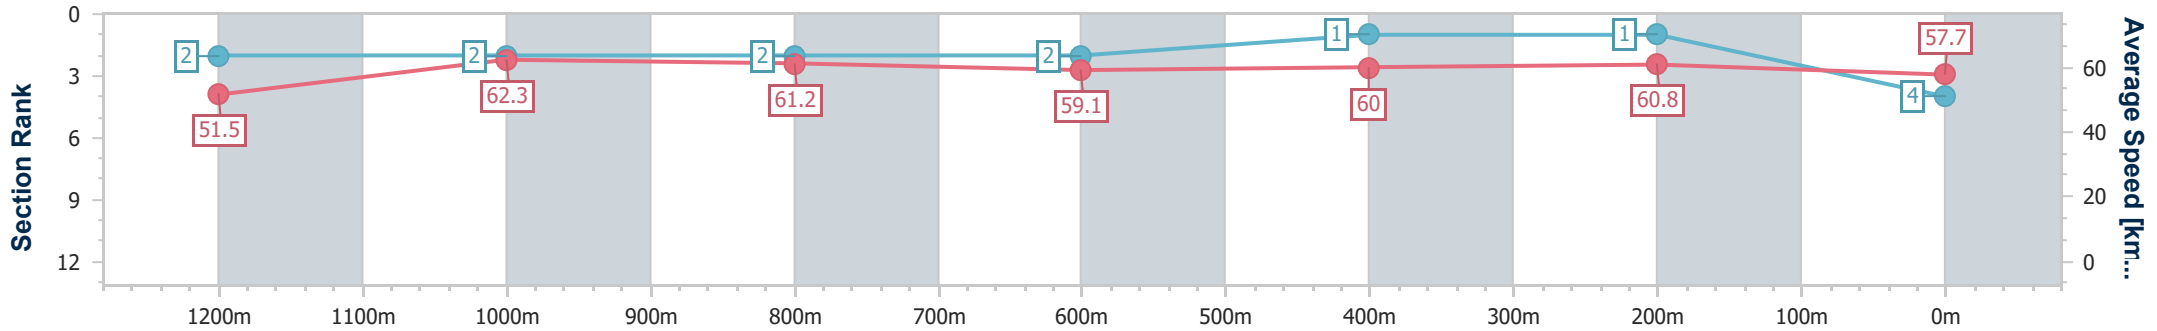

Horse/Jockey Name	Pinkus
Final Rank	4
Fastest Section Time (Section)	0:11.58 (1200m)
Top Speed [km/h] (Section)	63.4 (Overall)
Race State	Finished

Eagle Farm QLD Professional
Race 4: SKY RACING QTIS Three-Year-Old Maiden Handicap - 1400m
16 August 2023 - 14:19
Track Rating: Good 4, Weather: Fine, Rail Position: +9m Entire Course

BRISBANE RACING CLUB

Section	Overall	1200m	1000m	800m	600m	400m	200m
Section Times	1:26.31 [4] (0:13.99)	1:12.32 [2] (0:11.58)	1:00.74 [2] (0:11.95)	0:48.79 [2] (0:12.36)	0:36.43 [2] (0:12.09)	0:24.34 [1] (0:11.87)	0:12.47 [1] (0:12.47)
Average Speed [km/h]	51.5	62.3	61.2	59.1	60.0	60.8	57.7
Top Speed [km/h]	63.4	63.1	61.9	59.8	61.2	61.5	61.1
Avg. Dist. to Rail [m]	4.1	2.0	3.0	3.5	1.7	1.0	0.4
Avg. Stride Freq. [Hz]	2.3	2.3	2.3	2.2	2.2	2.4	2.3
Avg. Stride Length [m]	6.4	7.5	7.5	7.4	7.4	7.1	6.9

- [ ] Ranking at each section and finish
- -.-.- No data available at this section
- NA No data available