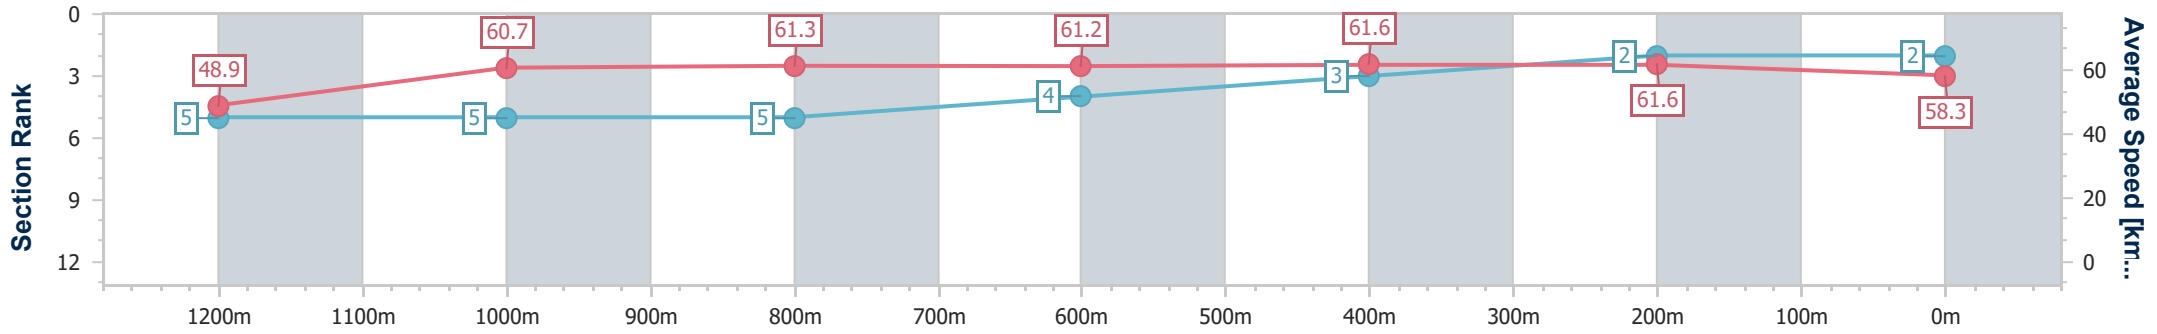

Horse/Jockey Name	Totspur
Final Rank	2
Fastest Section Time (Section)	0:11.67 (400m)
Top Speed [km/h] (Section)	63.9 (600m)
Race State	Finished

Eagle Farm QLD Professional
Race 4: SKY RACING QTIS Three-Year-Old Maiden Handicap - 1400m
16 August 2023 - 14:19
Track Rating: Good 4, Weather: Fine, Rail Position: +9m Entire Course

BRISBANE RACING CLUB

Section	Overall	1200m	1000m	800m	600m	400m	200m
Section Times	1:26.22 [2] (0:14.73)	1:11.49 [5] (0:11.88)	0:59.61 [5] (0:11.81)	0:47.80 [5] (0:11.81)	0:35.99 [4] (0:11.95)	0:24.04 [3] (0:11.67)	0:12.37 [2] (0:12.37)
Average Speed [km/h]	48.9	60.7	61.3	61.2	61.6	61.6	58.3
Top Speed [km/h]	60.6	61.5	62.8	62.7	63.9	62.2	61.7
Avg. Dist. to Rail [m]	1.1	1.4	0.6	1.0	4.5	5.1	4.5
Avg. Stride Freq. [Hz]	2.2	2.2	2.2	2.2	2.3	2.3	2.3
Avg. Stride Length [m]	6.1	7.2	7.2	7.3	7.1	7.1	6.9

- [ ] Ranking at each section and finish
- -.-.- No data available at this section
- NA No data available