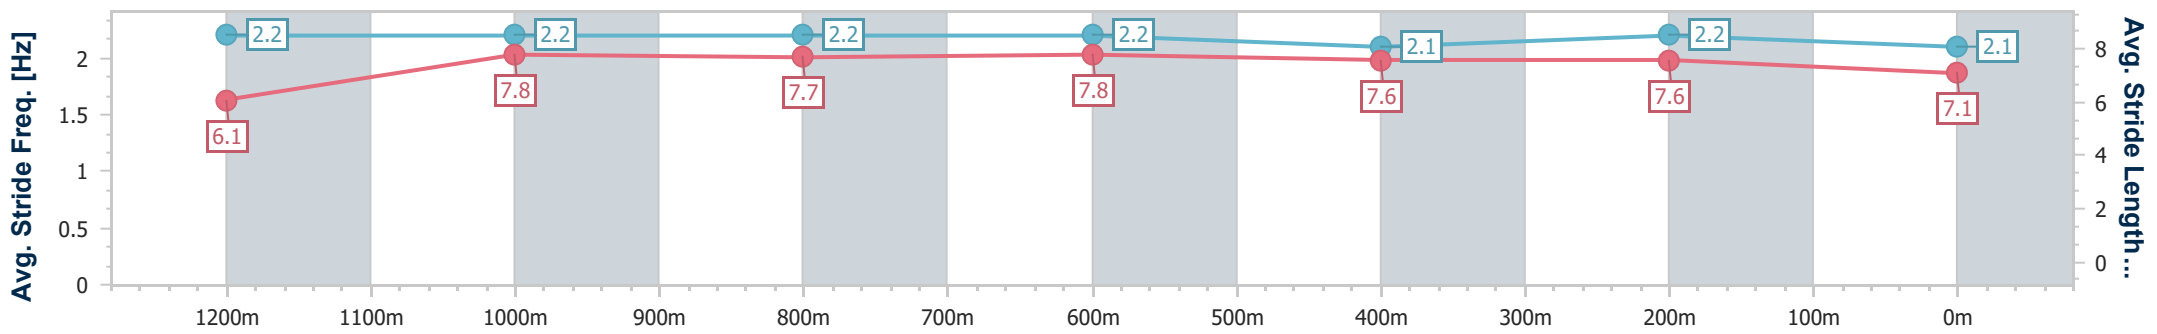

Horse/Jockey Name	Irish Arthur
Final Rank	9
Fastest Section Time (Section)	0:11.74 (800m)
Top Speed [km/h] (Section)	63.8 (1000m)
Race State	Finished

Eagle Farm QLD Professional
Race 4: SKY RACING QTIS Three-Year-Old Maiden Handicap - 1400m
16 August 2023 - 14:19
Track Rating: Good 4, Weather: Fine, Rail Position: +9m Entire Course

BRISBANE RACING CLUB

Section	Overall	1200m	1000m	800m	600m	400m	200m
Section Times	1:27.71 [9] (0:15.00)	1:12.71 [7] (0:11.87)	1:00.84 [7] (0:11.83)	0:49.01 [7] (0:11.74)	0:37.27 [6] (0:12.03)	0:25.24 [7] (0:11.98)	0:13.26 [10] (0:13.26)
Average Speed [km/h]	48.1	60.9	61.7	62.0	60.1	60.1	54.2
Top Speed [km/h]	60.8	61.6	63.8	63.4	60.4	60.7	59.0
Avg. Dist. to Rail [m]	2.4	2.3	3.0	2.4	0.6	0.7	1.8
Avg. Stride Freq. [Hz]	2.2	2.2	2.2	2.2	2.1	2.2	2.1
Avg. Stride Length [m]	6.1	7.8	7.7	7.8	7.6	7.6	7.1

- [ ] Ranking at each section and finish
- -.-.- No data available at this section
- NA No data available