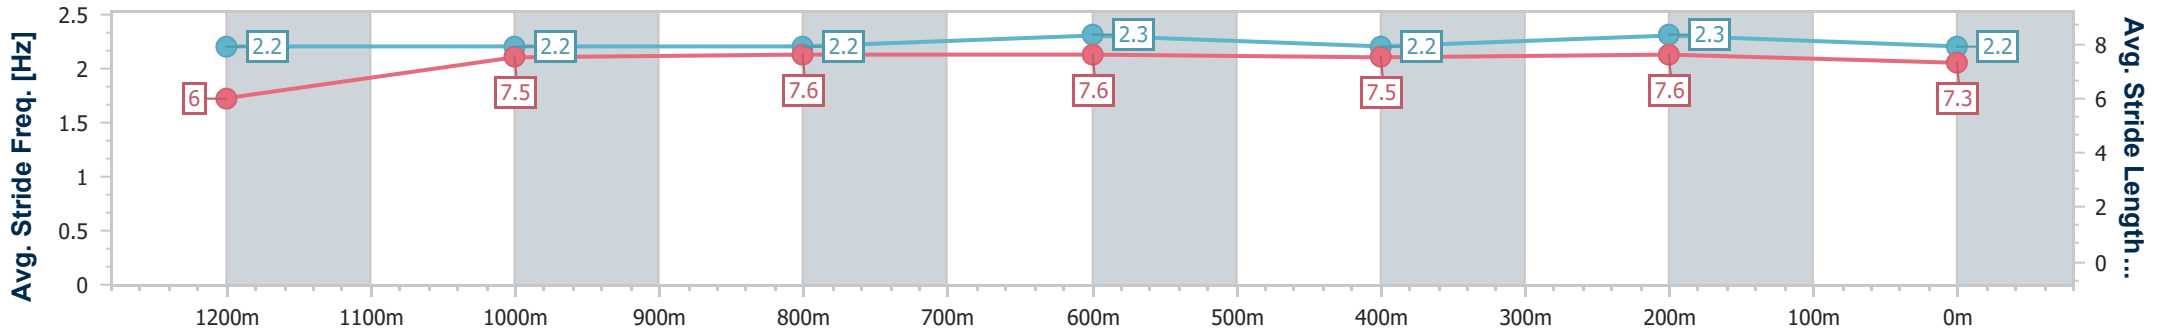

Horse/Jockey Name	Lissaro
Final Rank	3
Fastest Section Time (Section)	0:11.47 (400m)
Top Speed [km/h] (Section)	64.5 (1000m)
Race State	Finished

Eagle Farm QLD Professional
Race 4: SKY RACING QTIS Three-Year-Old Maiden Handicap - 1400m
16 August 2023 - 14:19
Track Rating: Good 4, Weather: Fine, Rail Position: +9m Entire Course

BRISBANE RACING CLUB

Section	Overall	1200m	1000m	800m	600m	400m	200m
Section Times	1:26.31 [3] (0:15.19)	1:11.12 [10] (0:11.84)	0:59.28 [9] (0:11.85)	0:47.43 [9] (0:11.87)	0:35.56 [9] (0:11.94)	0:23.62 [10] (0:11.47)	0:12.15 [6] (0:12.15)
Average Speed [km/h]	47.6	61.0	62.0	62.1	60.8	62.7	59.3
Top Speed [km/h]	59.7	61.7	64.5	63.7	62.2	63.7	61.3
Avg. Dist. to Rail [m]	7.5	2.8	4.2	5.2	1.9	2.4	1.2
Avg. Stride Freq. [Hz]	2.2	2.2	2.2	2.3	2.2	2.3	2.2
Avg. Stride Length [m]	6.0	7.5	7.6	7.6	7.5	7.6	7.3

- [ ] Ranking at each section and finish
- -.-.- No data available at this section
- NA No data available