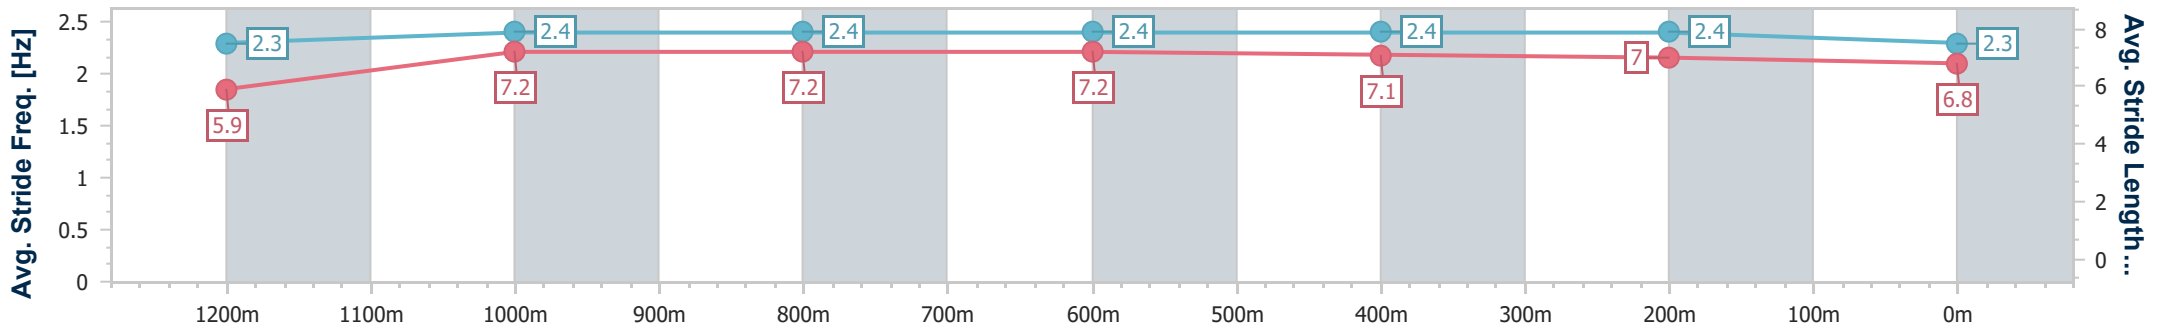

Horse/Jockey Name	Bilpa Morea
Final Rank	8
Fastest Section Time (Section)	0:11.84 (1000m)
Top Speed [km/h] (Section)	63.4 (800m)
Race State	Finished

Eagle Farm QLD Professional
Race 4: SKY RACING QTIS Three-Year-Old Maiden Handicap - 1400m
16 August 2023 - 14:19
Track Rating: Good 4, Weather: Fine, Rail Position: +9m Entire Course

BRISBANE RACING CLUB

Section	Overall	1200m	1000m	800m	600m	400m	200m
Section Times	1:27.14 [8] (0:14.82)	1:12.32 [6] (0:11.89)	1:00.43 [6] (0:11.84)	0:48.59 [6] (0:11.90)	0:36.69 [7] (0:11.98)	0:24.71 [6] (0:11.92)	0:12.79 [8] (0:12.79)
Average Speed [km/h]	48.8	60.6	61.8	61.6	61.1	60.4	56.2
Top Speed [km/h]	60.1	61.9	63.4	63.4	61.9	62.4	58.6
Avg. Dist. to Rail [m]	3.1	2.9	3.3	3.5	3.4	3.7	3.4
Avg. Stride Freq. [Hz]	2.3	2.4	2.4	2.4	2.4	2.4	2.3
Avg. Stride Length [m]	5.9	7.2	7.2	7.2	7.1	7.0	6.8

- [ ] Ranking at each section and finish
- -.-.- No data available at this section
- NA No data available