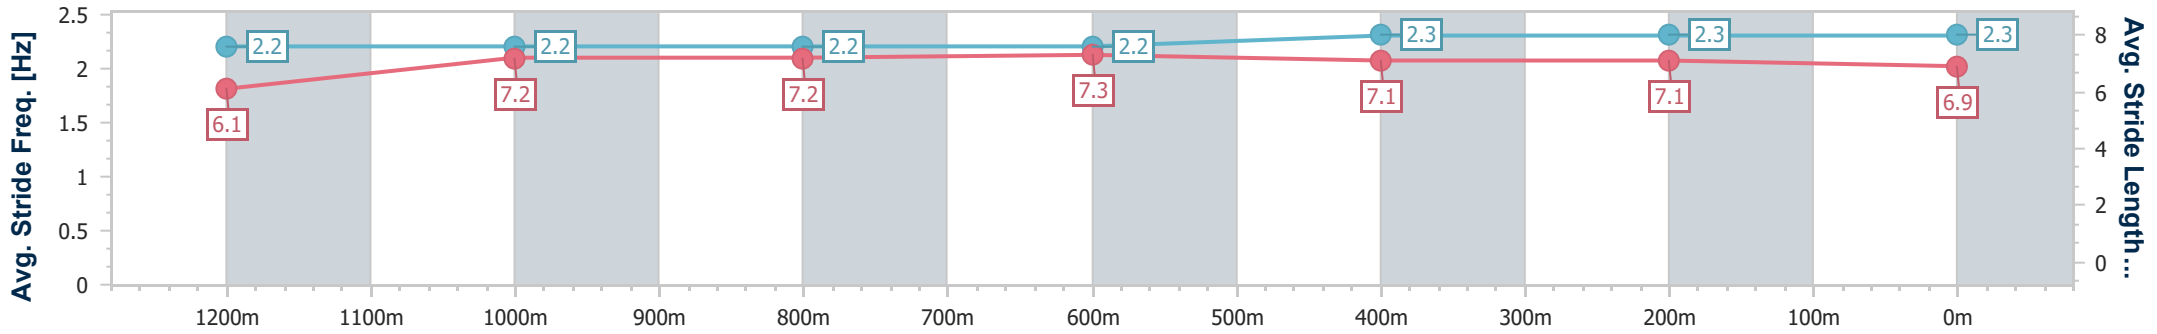

Horse/Jockey Name	Totspur
Final Rank	2
Fastest Section Time (Section)	0:11.67 (400m)
Top Speed [km/h] (Section)	63.9 (600m)
Race State	Finished

Eagle Farm QLD Professional
Race 4: SKY RACING QTIS Three-Year-Old Maiden Handicap - 1400m
16 August 2023 - 14:19
Track Rating: Good 4, Weather: Fine, Rail Position: +9m Entire Course

BRISBANE RACING CLUB

Section	Overall	1200m	1000m	800m	600m	400m	200m
Section Times	1:26.22 [2] (0:14.73)	1:11.49 [5] (0:11.88)	0:59.61 [5] (0:11.81)	0:47.80 [5] (0:11.81)	0:35.99 [4] (0:11.95)	0:24.04 [3] (0:11.67)	0:12.37 [2] (0:12.37)
Average Speed [km/h]	48.9	60.7	61.3	61.2	61.6	61.6	58.3
Top Speed [km/h]	60.6	61.5	62.8	62.7	63.9	62.2	61.7
Avg. Dist. to Rail [m]	1.1	1.4	0.6	1.0	4.5	5.1	4.5
Avg. Stride Freq. [Hz]	2.2	2.2	2.2	2.2	2.3	2.3	2.3
Avg. Stride Length [m]	6.1	7.2	7.2	7.3	7.1	7.1	6.9

- [ ] Ranking at each section and finish
- -.-.- No data available at this section
- NA No data available