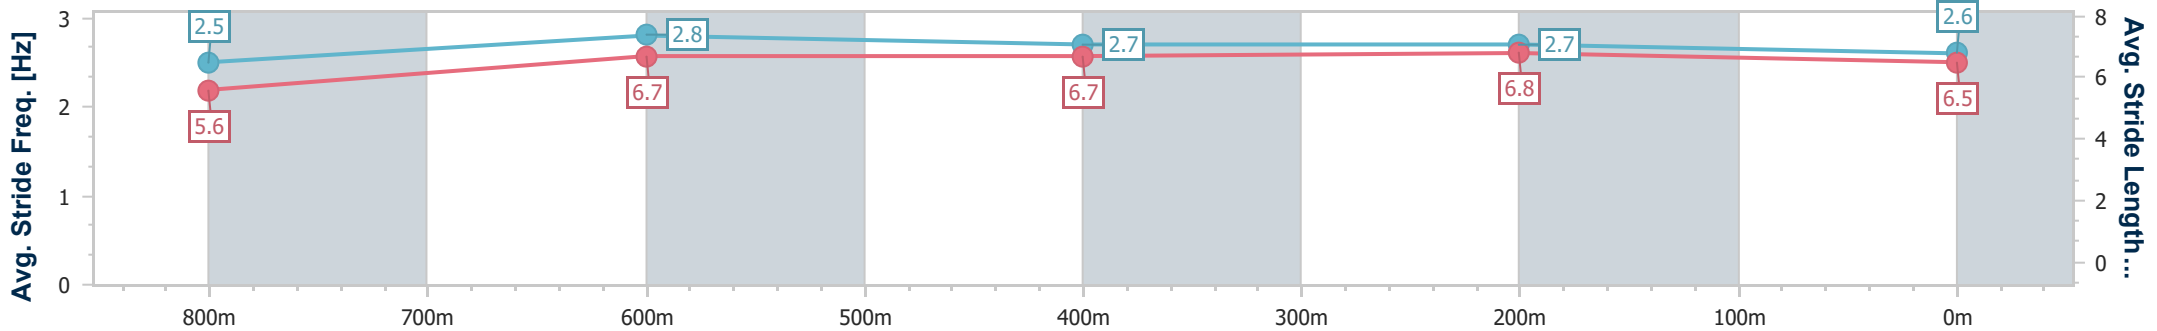

BRISBANE RACING CLUB

Section	Overall	800m	600m	400m	200m
Section Times	0:57.98 [1] (0:13.49)	0:44.49 [2] (0:10.90)	0:33.59 [2] (0:11.12)	0:22.47 [1] (0:10.80)	0:11.67 [1] (0:11.67)
Average Speed [km/h]	53.7	66.3	64.8	66.6	61.7
Top Speed [km/h]	68.4	68.3	66.4	68.0	66.0
Avg. Dist. to Rail [m]	2.5	1.1	0.4	0.5	0.5
Avg. Stride Freq. [Hz]	2.5	2.8	2.7	2.7	2.6
Avg. Stride Length [m]	5.6	6.7	6.7	6.8	6.5