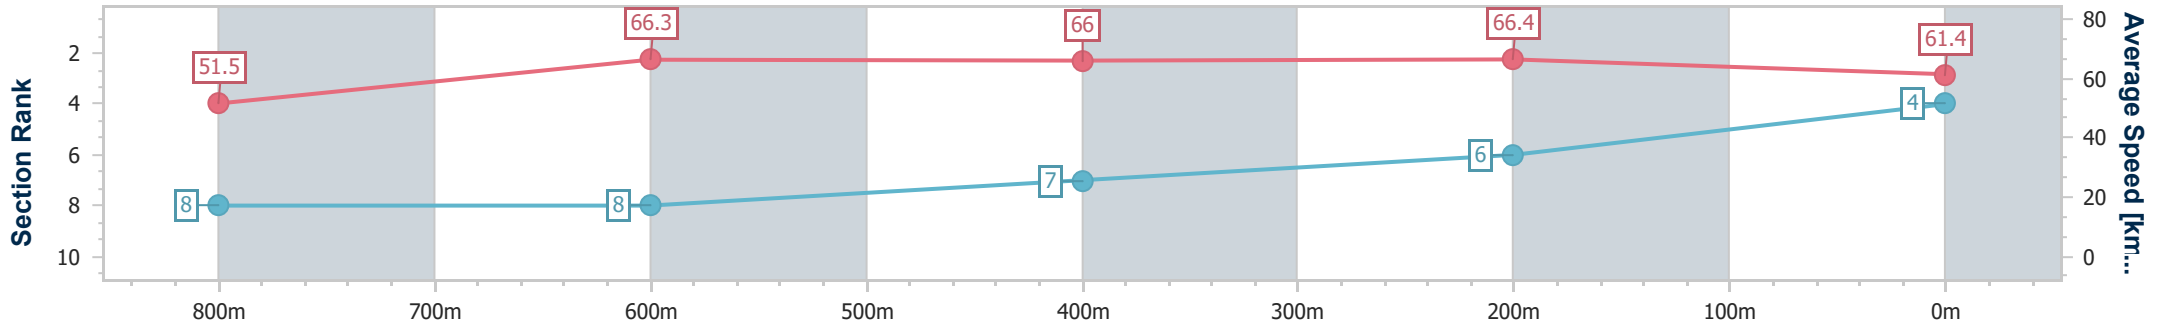

Horse/Jockey Name	Powder Man
Final Rank	4
Fastest Section Time (Section)	0:10.84 (400m)
Top Speed [km/h] (Section)	69.5 (Overall)
Race State	Finished

Eagle Farm QLD Professional
Race 5: ENCRYPTION CHAMPION QLD 1ST SEASON SIRE
Class 2 Handicap - 1000m
16 August 2023 - 14:54
Track Rating: Good 4, Weather: Fine, Rail Position: +9m Entire Course

BRISBANE
RACING CLUB

Section	Overall	800m	600m	400m	200m
Section Times	0:58.59 [4] (0:14.08)	0:44.51 [8] (0:10.93)	0:33.58 [8] (0:11.03)	0:22.55 [7] (0:10.84)	0:11.71 [6] (0:11.71)
Average Speed [km/h]	51.5	66.3	66.0	66.4	61.4
Top Speed [km/h]	69.5	69.4	67.1	67.4	64.4
Avg. Dist. to Rail [m]	2.7	1.7	2.2	5.3	5.9
Avg. Stride Freq. [Hz]	2.3	2.4	2.4	2.5	2.4
Avg. Stride Length [m]	6.0	7.6	7.6	7.4	7.2

- [ ] Ranking at each section and finish
- -.-.- No data available at this section
- NA No data available