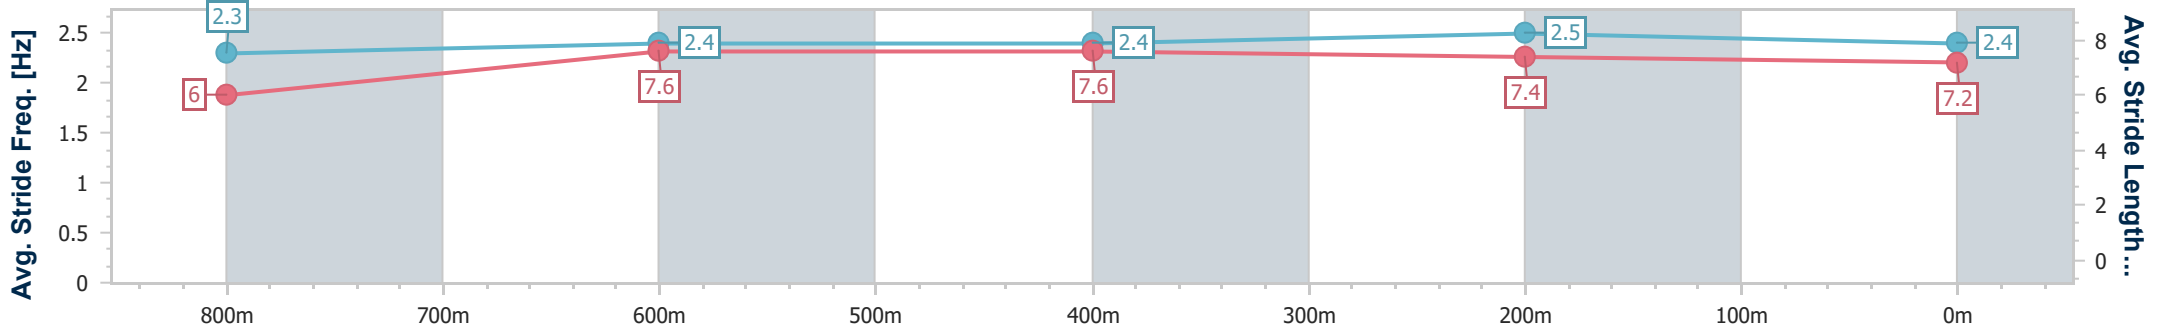

Horse/Jockey Name	Powder Man
Final Rank	4
Fastest Section Time (Section)	0:10.84 (400m)
Top Speed [km/h] (Section)	69.5 (Overall)
Race State	Finished

Eagle Farm QLD Professional
Race 5: ENCRYPTION CHAMPION QLD 1ST SEASON SIRE
Class 2 Handicap - 1000m
16 August 2023 - 14:54
Track Rating: Good 4, Weather: Fine, Rail Position: +9m Entire Course

BRISBANE
RACING CLUB

Section	Overall	800m	600m	400m	200m
Section Times	0:58.59 [4] (0:14.08)	0:44.51 [8] (0:10.93)	0:33.58 [8] (0:11.03)	0:22.55 [7] (0:10.84)	0:11.71 [6] (0:11.71)
Average Speed [km/h]	51.5	66.3	66.0	66.4	61.4
Top Speed [km/h]	69.5	69.4	67.1	67.4	64.4
Avg. Dist. to Rail [m]	2.7	1.7	2.2	5.3	5.9
Avg. Stride Freq. [Hz]	2.3	2.4	2.4	2.5	2.4
Avg. Stride Length [m]	6.0	7.6	7.6	7.4	7.2

- [ ] Ranking at each section and finish
- -.-.- No data available at this section
- NA No data available