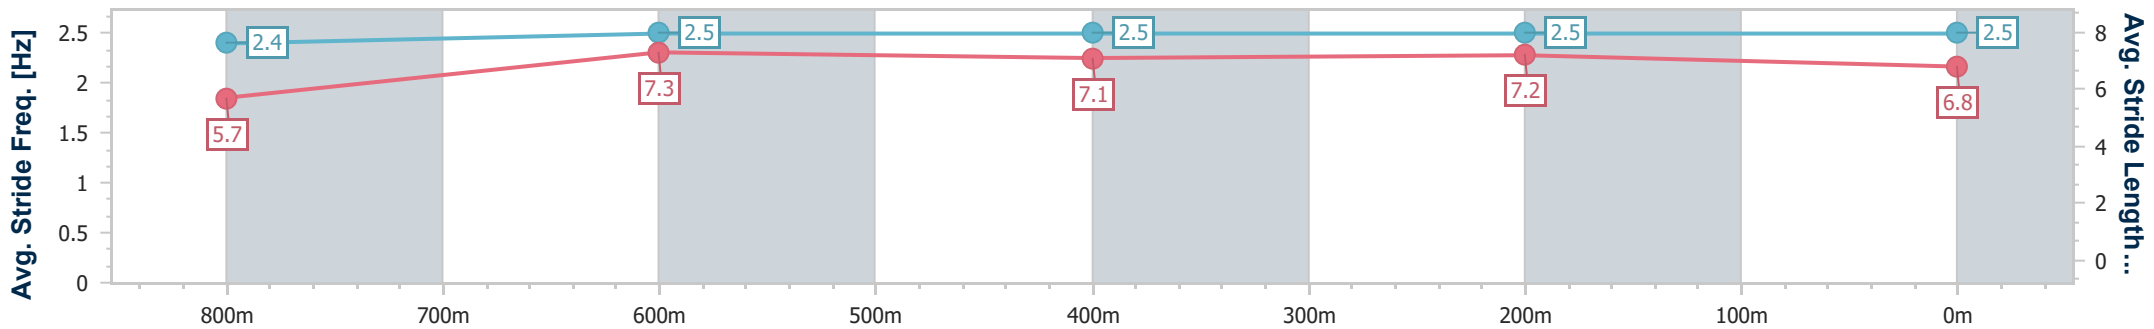

Horse/Jockey Name	Supidoman
Final Rank	6
Fastest Section Time (Section)	0:10.86 (800m)
Top Speed [km/h] (Section)	68.1 (Overall)
Race State	Finished

Eagle Farm QLD Professional
Race 5: ENCRYPTION CHAMPION QLD 1ST SEASON SIRE
Class 2 Handicap - 1000m
16 August 2023 - 14:54
Track Rating: Good 4, Weather: Fine, Rail Position: +9m Entire Course

BRISBANE
RACING CLUB

Section	Overall	800m	600m	400m	200m
Section Times	0:58.69 [6] (0:13.94)	0:44.75 [7] (0:10.86)	0:33.89 [5] (0:11.16)	0:22.73 [5] (0:11.07)	0:11.66 [7] (0:11.66)
Average Speed [km/h]	51.8	66.3	64.6	65.0	61.8
Top Speed [km/h]	68.1	68.0	65.5	65.8	64.0
Avg. Dist. to Rail [m]	1.6	0.3	0.3	0.5	0.8
Avg. Stride Freq. [Hz]	2.4	2.5	2.5	2.5	2.5
Avg. Stride Length [m]	5.7	7.3	7.1	7.2	6.8

- [ ] Ranking at each section and finish
- -.-.- No data available at this section
- NA No data available