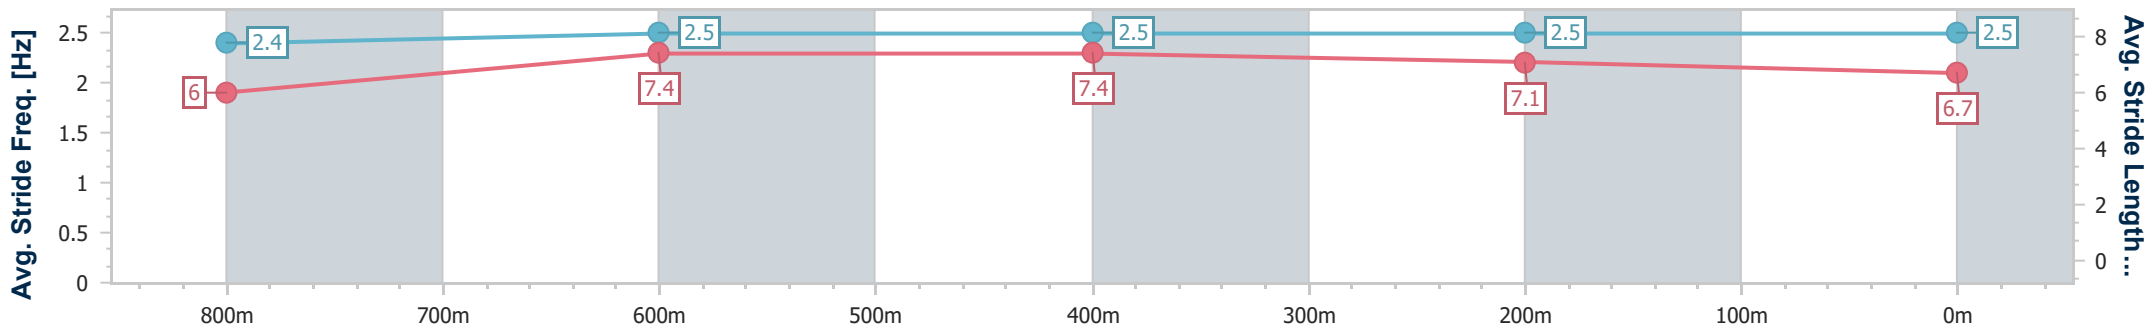

Horse/Jockey Name	Casrock
Final Rank	3
Fastest Section Time (Section)	0:10.92 (600m)
Top Speed [km/h] (Section)	68.1 (Overall)
Race State	Finished

Eagle Farm QLD Professional
Race 5: ENCRYPTION CHAMPION QLD 1ST SEASON SIRE
Class 2 Handicap - 1000m
16 August 2023 - 14:54
Track Rating: Good 4, Weather: Fine, Rail Position: +9m Entire Course

BRISBANE
RACING CLUB

Section	Overall	800m	600m	400m	200m
Section Times	0:58.39 [3] (0:13.55)	0:44.84 [4] (0:11.05)	0:33.79 [4] (0:10.92)	0:22.87 [2] (0:11.01)	0:11.86 [2] (0:11.86)
Average Speed [km/h]	53.7	66.1	66.6	65.3	60.8
Top Speed [km/h]	68.1	67.8	67.3	66.0	63.3
Avg. Dist. to Rail [m]	5.1	2.9	2.2	2.2	1.9
Avg. Stride Freq. [Hz]	2.4	2.5	2.5	2.5	2.5
Avg. Stride Length [m]	6.0	7.4	7.4	7.1	6.7

- [ ] Ranking at each section and finish
- -.-.- No data available at this section
- NA No data available