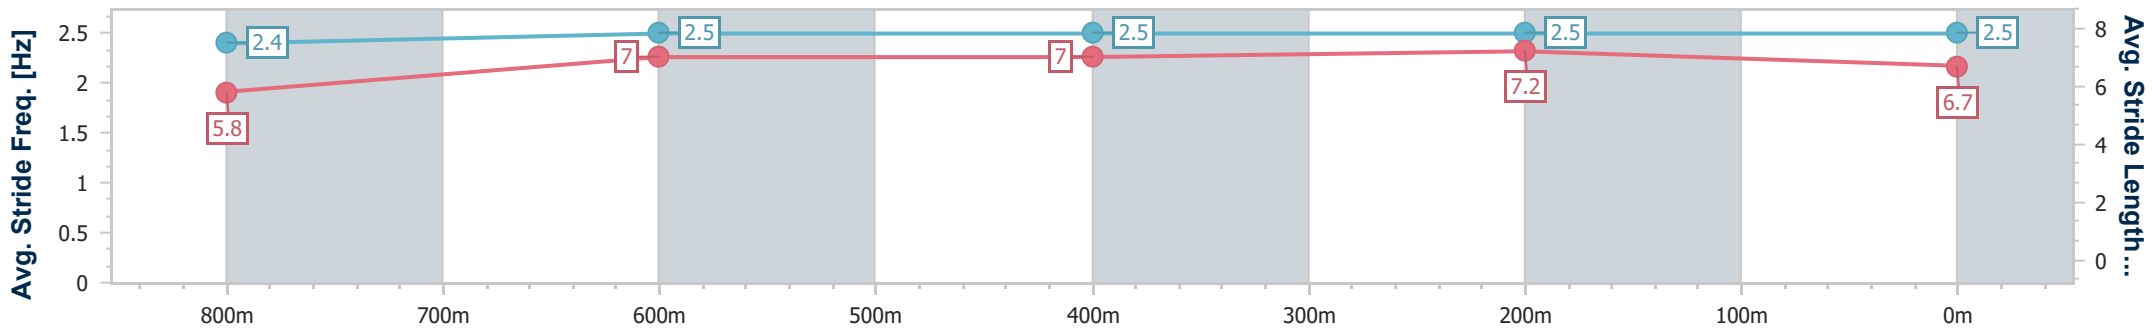

Horse/Jockey Name	Dusky Dancer
Final Rank	8
Fastest Section Time (Section)	0:11.00 (800m)
Top Speed [km/h] (Section)	67.6 (Overall)
Race State	Finished

Eagle Farm QLD Professional
Race 5: ENCRYPTION CHAMPION QLD 1ST SEASON SIRE
Class 2 Handicap - 1000m
16 August 2023 - 14:54
Track Rating: Good 4, Weather: Fine, Rail Position: +9m Entire Course

BRISBANE
RACING CLUB

Section	Overall	800m	600m	400m	200m
Section Times	0:59.17 [8] (0:13.87)	0:45.30 [6] (0:11.00)	0:34.30 [7] (0:11.19)	0:23.11 [8] (0:11.05)	0:12.06 [8] (0:12.06)
Average Speed [km/h]	52.6	66.4	65.2	65.1	59.8
Top Speed [km/h]	67.6	67.3	66.1	66.2	63.2
Avg. Dist. to Rail [m]	5.1	2.8	2.7	3.2	4.0
Avg. Stride Freq. [Hz]	2.4	2.5	2.5	2.5	2.5
Avg. Stride Length [m]	5.8	7.0	7.0	7.2	6.7

- [ ] Ranking at each section and finish
- -.-.- No data available at this section
- NA No data available