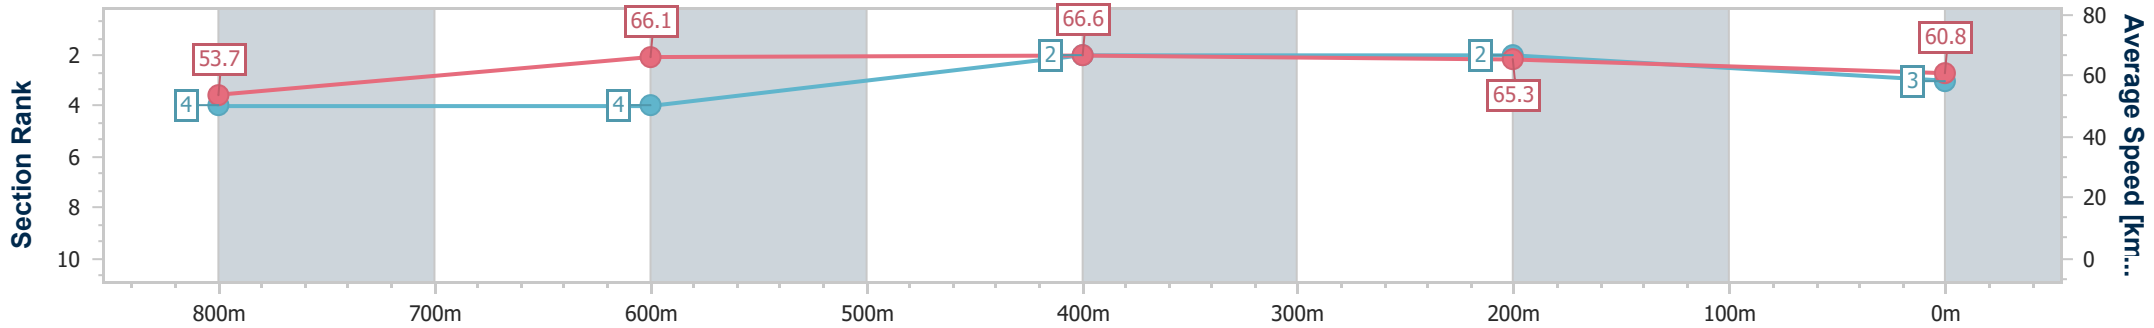

Horse/Jockey Name	Casrock
Final Rank	3
Fastest Section Time (Section)	0:10.92 (600m)
Top Speed [km/h] (Section)	68.1 (Overall)
Race State	Finished

Eagle Farm QLD Professional
Race 5: ENCRYPTION CHAMPION QLD 1ST SEASON SIRE
Class 2 Handicap - 1000m
16 August 2023 - 14:54
Track Rating: Good 4, Weather: Fine, Rail Position: +9m Entire Course

BRISBANE
RACING CLUB

Section	Overall	800m	600m	400m	200m
Section Times	0:58.39 [3] (0:13.55)	0:44.84 [4] (0:11.05)	0:33.79 [4] (0:10.92)	0:22.87 [2] (0:11.01)	0:11.86 [2] (0:11.86)
Average Speed [km/h]	53.7	66.1	66.6	65.3	60.8
Top Speed [km/h]	68.1	67.8	67.3	66.0	63.3
Avg. Dist. to Rail [m]	5.1	2.9	2.2	2.2	1.9
Avg. Stride Freq. [Hz]	2.4	2.5	2.5	2.5	2.5
Avg. Stride Length [m]	6.0	7.4	7.4	7.1	6.7

- [ ] Ranking at each section and finish
- -.-.- No data available at this section
- NA No data available