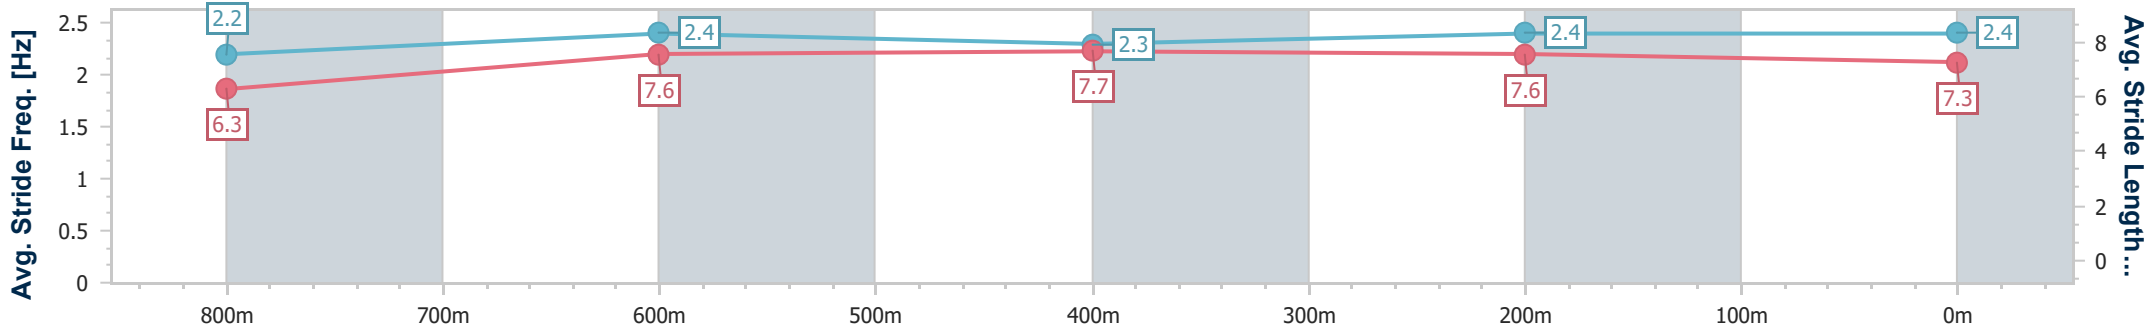

Horse/Jockey Name	Smashingplates
Final Rank	2
Fastest Section Time (Section)	0:10.94 (400m)
Top Speed [km/h] (Section)	67.2 (Overall)
Race State	Finished

Eagle Farm QLD Professional
Race 5: ENCRYPTION CHAMPION QLD 1ST SEASON SIRE
Class 2 Handicap - 1000m
16 August 2023 - 14:54
Track Rating: Good 4, Weather: Fine, Rail Position: +9m Entire Course

BRISBANE
RACING CLUB

Section	Overall	800m	600m	400m	200m
Section Times	0:58.21 [2] (0:13.51)	0:44.70 [3] (0:11.02)	0:33.68 [3] (0:11.17)	0:22.51 [4] (0:10.94)	0:11.57 [4] (0:11.57)
Average Speed [km/h]	53.4	65.5	64.8	65.8	62.3
Top Speed [km/h]	67.2	66.7	65.5	66.8	64.6
Avg. Dist. to Rail [m]	1.2	0.6	0.9	1.2	1.4
Avg. Stride Freq. [Hz]	2.2	2.4	2.3	2.4	2.4
Avg. Stride Length [m]	6.3	7.6	7.7	7.6	7.3

- [ ] Ranking at each section and finish
- -.-.- No data available at this section
- NA No data available