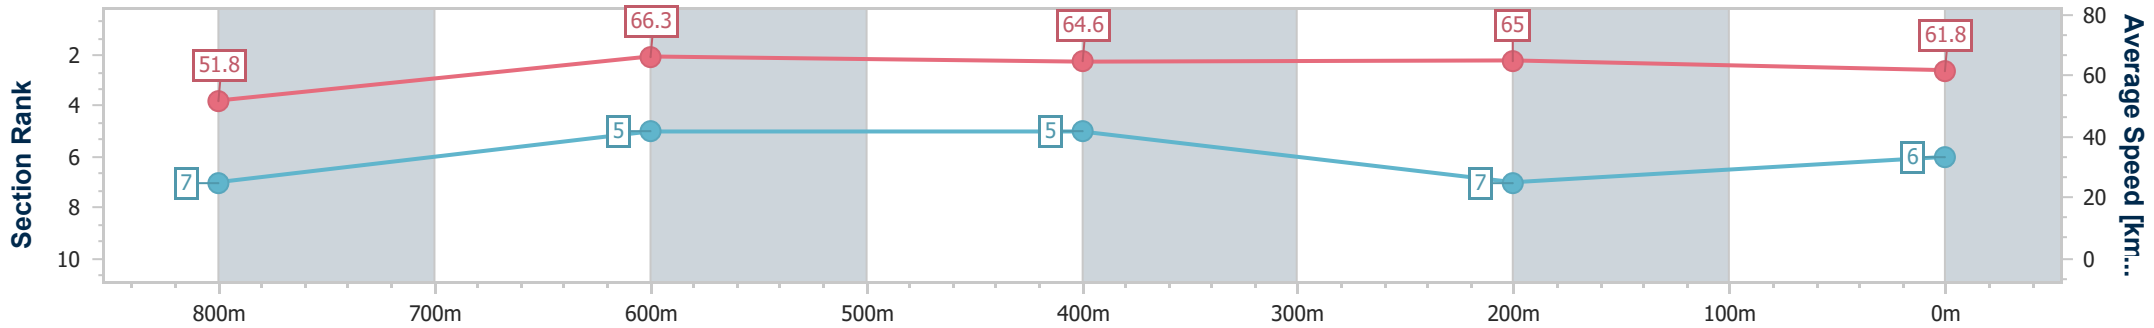

Horse/Jockey Name	Supidoman
Final Rank	6
Fastest Section Time (Section)	0:10.86 (800m)
Top Speed [km/h] (Section)	68.1 (Overall)
Race State	Finished

Eagle Farm QLD Professional
Race 5: ENCRYPTION CHAMPION QLD 1ST SEASON SIRE
Class 2 Handicap - 1000m
16 August 2023 - 14:54
Track Rating: Good 4, Weather: Fine, Rail Position: +9m Entire Course

BRISBANE
RACING CLUB

Section	Overall	800m	600m	400m	200m
Section Times	0:58.69 [6] (0:13.94)	0:44.75 [7] (0:10.86)	0:33.89 [5] (0:11.16)	0:22.73 [5] (0:11.07)	0:11.66 [7] (0:11.66)
Average Speed [km/h]	51.8	66.3	64.6	65.0	61.8
Top Speed [km/h]	68.1	68.0	65.5	65.8	64.0
Avg. Dist. to Rail [m]	1.6	0.3	0.3	0.5	0.8
Avg. Stride Freq. [Hz]	2.4	2.5	2.5	2.5	2.5
Avg. Stride Length [m]	5.7	7.3	7.1	7.2	6.8

- [ ] Ranking at each section and finish
- -.-.- No data available at this section
- NA No data available