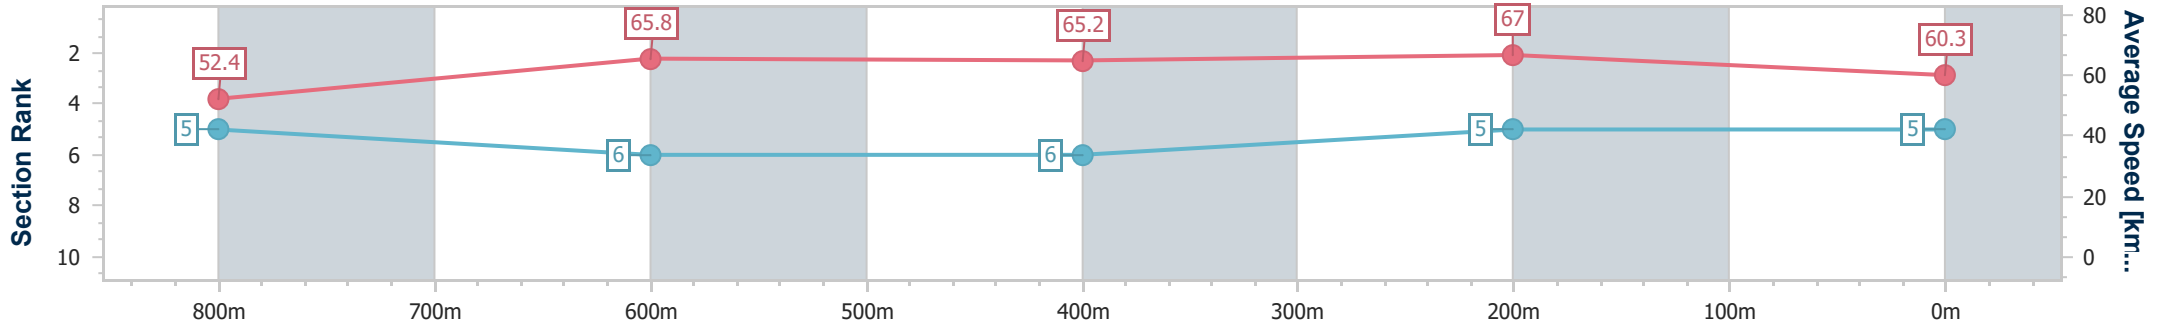

Horse/Jockey Name	Shaquila
Final Rank	5
Fastest Section Time (Section)	0:10.75 (400m)
Top Speed [km/h] (Section)	68.5 (400m)
Race State	Finished

Eagle Farm QLD Professional
Race 5: ENCRYPTION CHAMPION QLD 1ST SEASON SIRE
Class 2 Handicap - 1000m
16 August 2023 - 14:54
Track Rating: Good 4, Weather: Fine, Rail Position: +9m Entire Course

BRISBANE
RACING CLUB

Section	Overall	800m	600m	400m	200m
Section Times	0:58.65 [5] (0:13.80)	0:44.85 [5] (0:11.02)	0:33.83 [6] (0:11.15)	0:22.68 [6] (0:10.75)	0:11.93 [5] (0:11.93)
Average Speed [km/h]	52.4	65.8	65.2	67.0	60.3
Top Speed [km/h]	66.9	67.1	67.3	68.5	64.6
Avg. Dist. to Rail [m]	1.7	1.4	2.2	3.4	3.3
Avg. Stride Freq. [Hz]	2.4	2.6	2.5	2.6	2.5
Avg. Stride Length [m]	5.6	7.1	7.2	7.2	6.8

- [ ] Ranking at each section and finish
- -.-.- No data available at this section
- NA No data available