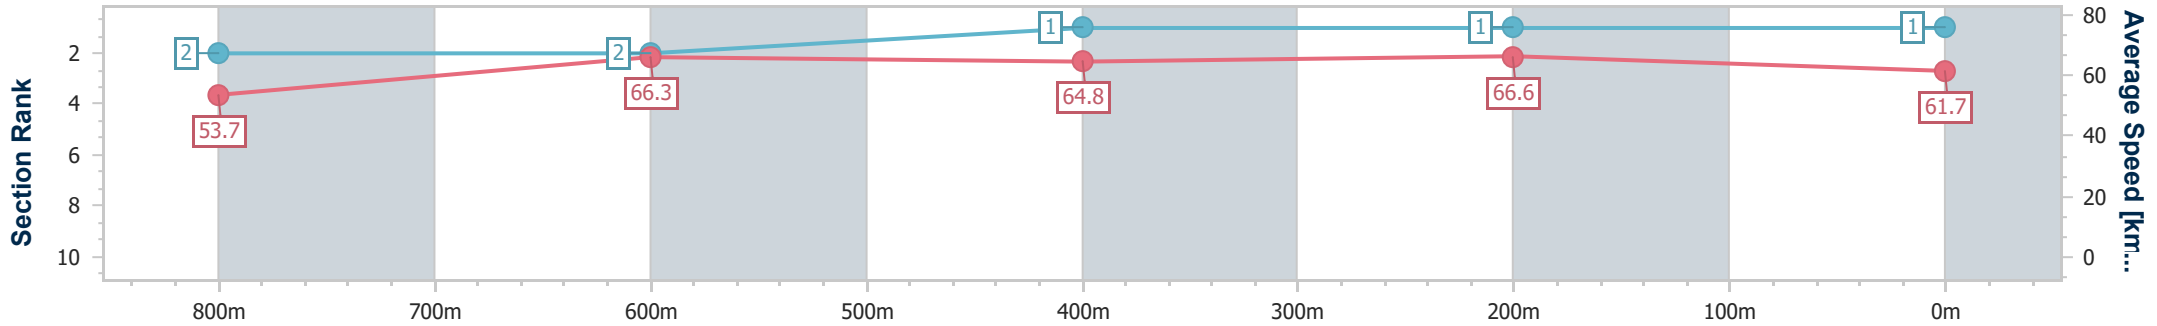

BRISBANE RACING CLUB

Section	Overall	800m	600m	400m	200m
Section Times	0:57.98 [1] (0:13.49)	0:44.49 [2] (0:10.90)	0:33.59 [2] (0:11.12)	0:22.47 [1] (0:10.80)	0:11.67 [1] (0:11.67)
Average Speed [km/h]	53.7	66.3	64.8	66.6	61.7
Top Speed [km/h]	68.4	68.3	66.4	68.0	66.0
Avg. Dist. to Rail [m]	2.5	1.1	0.4	0.5	0.5
Avg. Stride Freq. [Hz]	2.5	2.8	2.7	2.7	2.6
Avg. Stride Length [m]	5.6	6.7	6.7	6.8	6.5