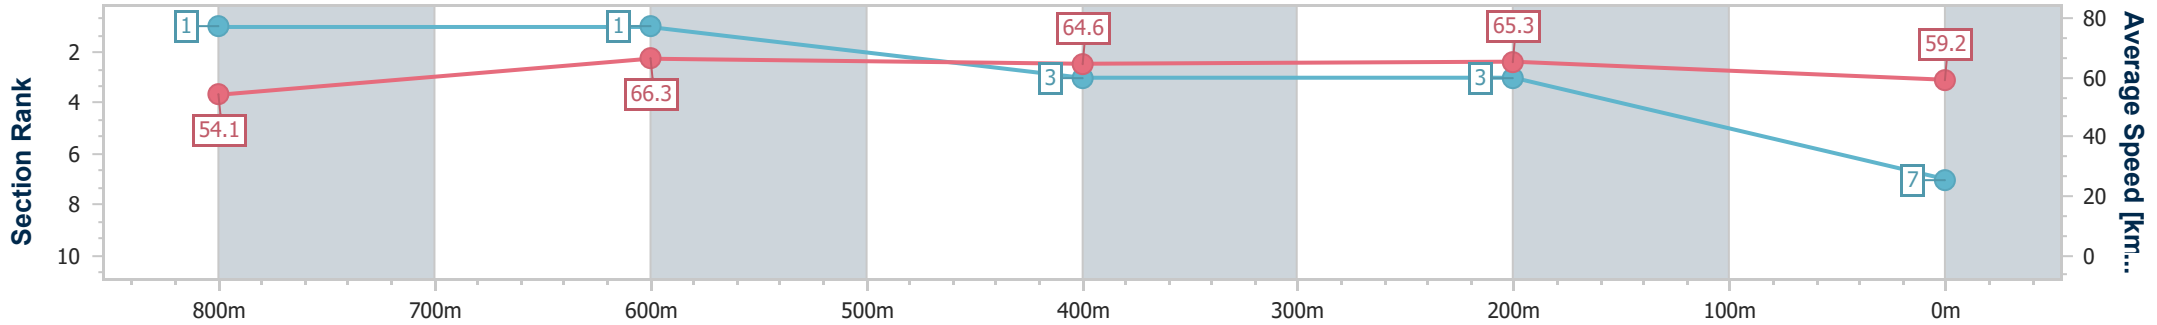

Horse/Jockey Name	Bulsara
Final Rank	7
Fastest Section Time (Section)	0:10.94 (800m)
Top Speed [km/h] (Section)	69.1 (Overall)
Race State	Finished

Eagle Farm QLD Professional
Race 5: ENCRYPTION CHAMPION QLD 1ST SEASON SIRE
Class 2 Handicap - 1000m
16 August 2023 - 14:54
Track Rating: Good 4, Weather: Fine, Rail Position: +9m Entire Course

BRISBANE
RACING CLUB

Section	Overall	800m	600m	400m	200m
Section Times	0:58.72 [7] (0:13.40)	0:45.32 [1] (0:10.94)	0:34.38 [1] (0:11.21)	0:23.17 [3] (0:11.03)	0:12.14 [3] (0:12.14)
Average Speed [km/h]	54.1	66.3	64.6	65.3	59.2
Top Speed [km/h]	69.1	68.0	65.1	66.8	63.5
Avg. Dist. to Rail [m]	3.6	1.7	1.2	1.6	1.6
Avg. Stride Freq. [Hz]	2.3	2.3	2.3	2.3	2.3
Avg. Stride Length [m]	6.2	7.9	7.7	7.7	7.3

- [ ] Ranking at each section and finish
- -.-.- No data available at this section
- NA No data available