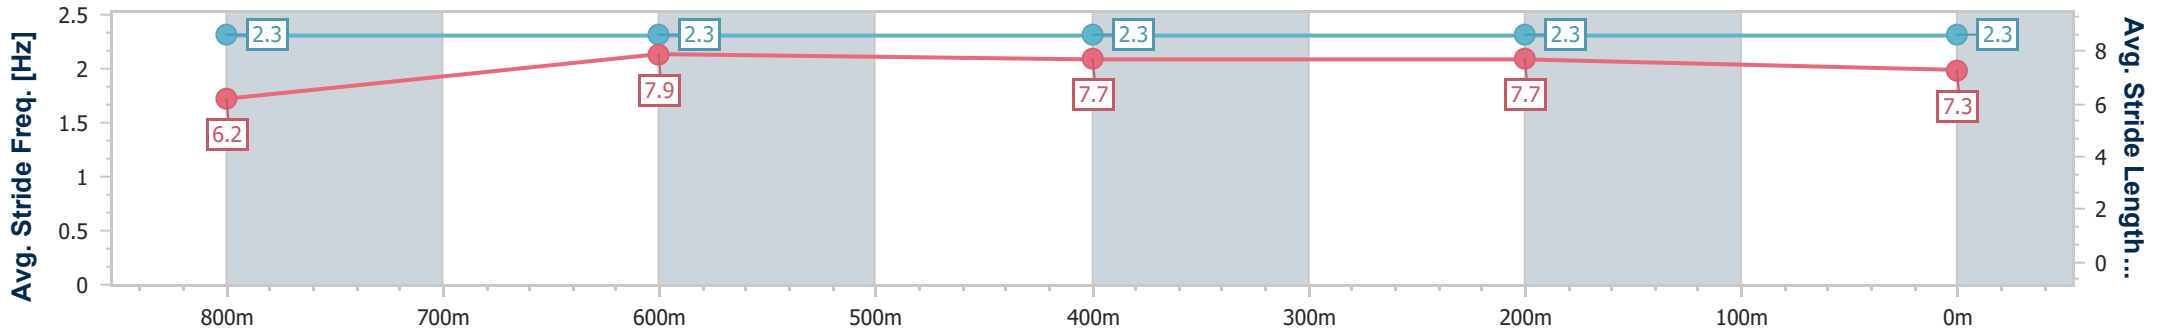

Horse/Jockey Name	Bulsara
Final Rank	7
Fastest Section Time (Section)	0:10.94 (800m)
Top Speed [km/h] (Section)	69.1 (Overall)
Race State	Finished

Eagle Farm QLD Professional
Race 5: ENCRYPTION CHAMPION QLD 1ST SEASON SIRE
Class 2 Handicap - 1000m
16 August 2023 - 14:54
Track Rating: Good 4, Weather: Fine, Rail Position: +9m Entire Course

BRISBANE
RACING CLUB

Section	Overall	800m	600m	400m	200m
Section Times	0:58.72 [7] (0:13.40)	0:45.32 [1] (0:10.94)	0:34.38 [1] (0:11.21)	0:23.17 [3] (0:11.03)	0:12.14 [3] (0:12.14)
Average Speed [km/h]	54.1	66.3	64.6	65.3	59.2
Top Speed [km/h]	69.1	68.0	65.1	66.8	63.5
Avg. Dist. to Rail [m]	3.6	1.7	1.2	1.6	1.6
Avg. Stride Freq. [Hz]	2.3	2.3	2.3	2.3	2.3
Avg. Stride Length [m]	6.2	7.9	7.7	7.7	7.3

- [ ] Ranking at each section and finish
- -.-.- No data available at this section
- NA No data available