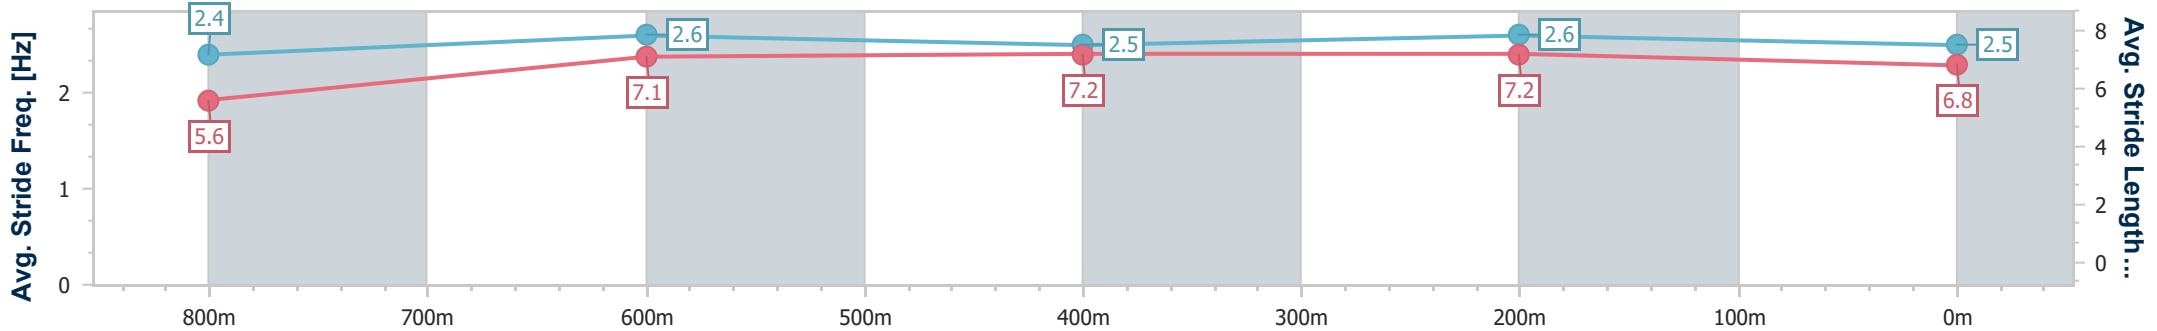

Horse/Jockey Name	Shaquila
Final Rank	5
Fastest Section Time (Section)	0:10.75 (400m)
Top Speed [km/h] (Section)	68.5 (400m)
Race State	Finished

Eagle Farm QLD Professional
Race 5: ENCRYPTION CHAMPION QLD 1ST SEASON SIRE
Class 2 Handicap - 1000m
16 August 2023 - 14:54
Track Rating: Good 4, Weather: Fine, Rail Position: +9m Entire Course

BRISBANE
RACING CLUB

Section	Overall	800m	600m	400m	200m
Section Times	0:58.65 [5] (0:13.80)	0:44.85 [5] (0:11.02)	0:33.83 [6] (0:11.15)	0:22.68 [6] (0:10.75)	0:11.93 [5] (0:11.93)
Average Speed [km/h]	52.4	65.8	65.2	67.0	60.3
Top Speed [km/h]	66.9	67.1	67.3	68.5	64.6
Avg. Dist. to Rail [m]	1.7	1.4	2.2	3.4	3.3
Avg. Stride Freq. [Hz]	2.4	2.6	2.5	2.6	2.5
Avg. Stride Length [m]	5.6	7.1	7.2	7.2	6.8

- [ ] Ranking at each section and finish
- -.-.- No data available at this section
- NA No data available