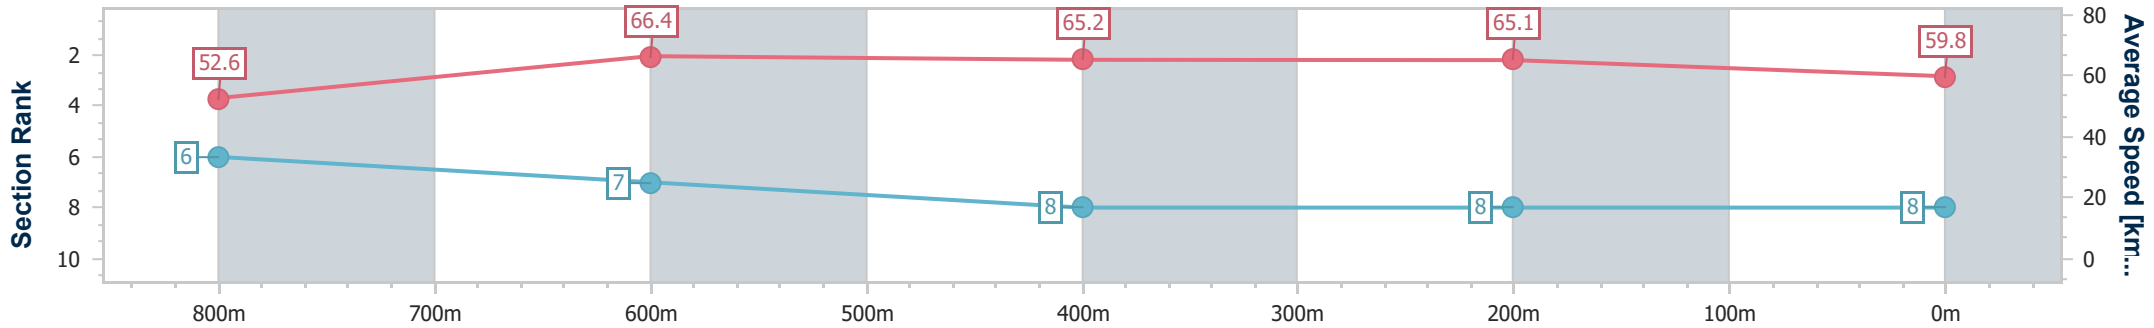

Horse/Jockey Name	Dusky Dancer
Final Rank	8
Fastest Section Time (Section)	0:11.00 (800m)
Top Speed [km/h] (Section)	67.6 (Overall)
Race State	Finished

Eagle Farm QLD Professional
Race 5: ENCRYPTION CHAMPION QLD 1ST SEASON SIRE
Class 2 Handicap - 1000m
16 August 2023 - 14:54
Track Rating: Good 4, Weather: Fine, Rail Position: +9m Entire Course

BRISBANE
RACING CLUB

Section	Overall	800m	600m	400m	200m
Section Times	0:59.17 [8] (0:13.87)	0:45.30 [6] (0:11.00)	0:34.30 [7] (0:11.19)	0:23.11 [8] (0:11.05)	0:12.06 [8] (0:12.06)
Average Speed [km/h]	52.6	66.4	65.2	65.1	59.8
Top Speed [km/h]	67.6	67.3	66.1	66.2	63.2
Avg. Dist. to Rail [m]	5.1	2.8	2.7	3.2	4.0
Avg. Stride Freq. [Hz]	2.4	2.5	2.5	2.5	2.5
Avg. Stride Length [m]	5.8	7.0	7.0	7.2	6.7

- [ ] Ranking at each section and finish
- -.-.- No data available at this section
- NA No data available