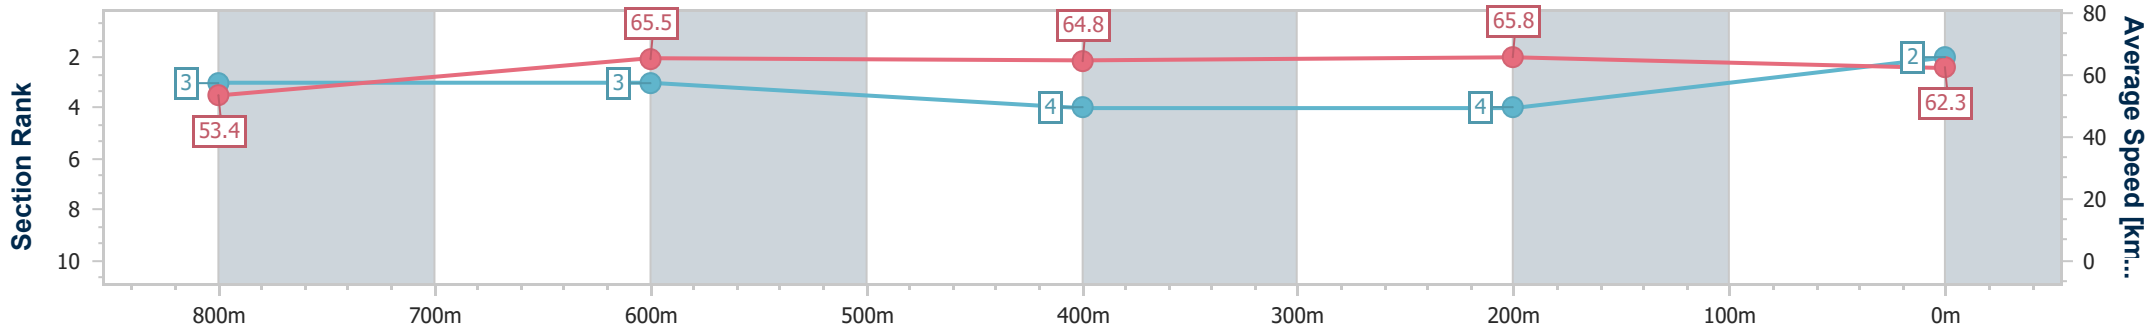

Horse/Jockey Name	Smashingplates
Final Rank	2
Fastest Section Time (Section)	0:10.94 (400m)
Top Speed [km/h] (Section)	67.2 (Overall)
Race State	Finished

Eagle Farm QLD Professional
Race 5: ENCRYPTION CHAMPION QLD 1ST SEASON SIRE
Class 2 Handicap - 1000m
16 August 2023 - 14:54
Track Rating: Good 4, Weather: Fine, Rail Position: +9m Entire Course

BRISBANE
RACING CLUB

Section	Overall	800m	600m	400m	200m
Section Times	0:58.21 [2] (0:13.51)	0:44.70 [3] (0:11.02)	0:33.68 [3] (0:11.17)	0:22.51 [4] (0:10.94)	0:11.57 [4] (0:11.57)
Average Speed [km/h]	53.4	65.5	64.8	65.8	62.3
Top Speed [km/h]	67.2	66.7	65.5	66.8	64.6
Avg. Dist. to Rail [m]	1.2	0.6	0.9	1.2	1.4
Avg. Stride Freq. [Hz]	2.2	2.4	2.3	2.4	2.4
Avg. Stride Length [m]	6.3	7.6	7.7	7.6	7.3

- [ ] Ranking at each section and finish
- -.-.- No data available at this section
- NA No data available