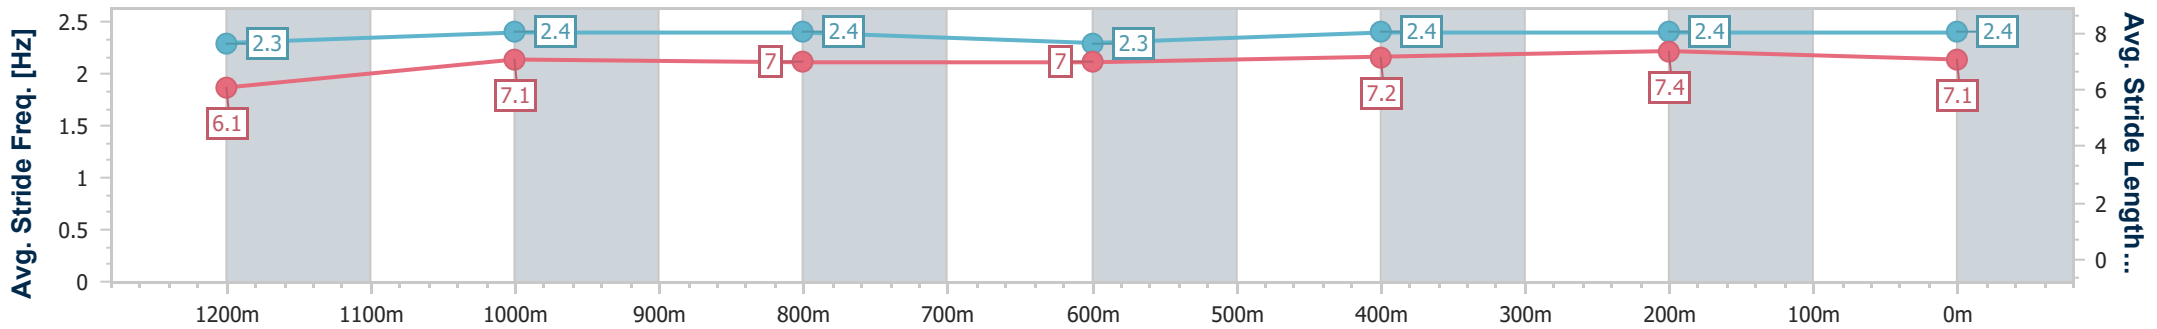

Horse/Jockey Name	Happisburgh
Final Rank	8
Fastest Section Time (Section)	0:11.21 (400m)
Top Speed [km/h] (Section)	65.8 (400m)
Race State	Finished

Eagle Farm QLD Professional
Race 6: SPRING CARNIVAL ON SALE NOW Maiden Plate - 1400m
16 August 2023 - 15:30
Track Rating: Good 4, Weather: Fine, Rail Position: +9m Entire Course

BRISBANE RACING CLUB

Section	Overall	1200m	1000m	800m	600m	400m	200m
Section Times	1:25.71 [8] (0:14.65)	1:11.06 [7] (0:11.62)	0:59.44 [7] (0:12.26)	0:47.18 [7] (0:12.29)	0:34.89 [6] (0:11.84)	0:23.05 [8] (0:11.21)	0:11.84 [9] (0:11.84)
Average Speed [km/h]	49.3	62.1	59.4	59.2	62.3	64.3	60.8
Top Speed [km/h]	64.5	65.1	60.7	61.2	64.9	65.8	63.6
Avg. Dist. to Rail [m]	6.0	2.5	2.4	2.4	4.7	7.3	8.0
Avg. Stride Freq. [Hz]	2.3	2.4	2.4	2.3	2.4	2.4	2.4
Avg. Stride Length [m]	6.1	7.1	7.0	7.0	7.2	7.4	7.1

- [ ] Ranking at each section and finish
- -.-.- No data available at this section
- NA No data available