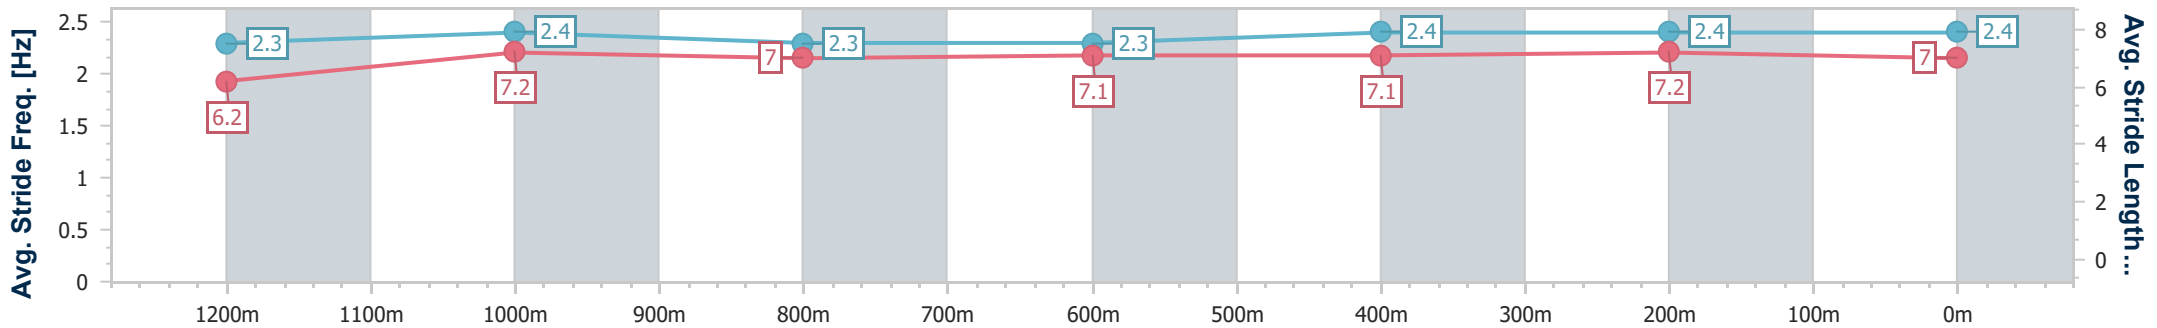

Horse/Jockey Name	Notacluehoworwho
Final Rank	6
Fastest Section Time (Section)	0:11.26 (400m)
Top Speed [km/h] (Section)	65.2 (400m)
Race State	Finished

Eagle Farm QLD Professional
Race 6: SPRING CARNIVAL ON SALE NOW Maiden Plate - 1400m
16 August 2023 - 15:30
Track Rating: Good 4, Weather: Fine, Rail Position: +9m Entire Course

BRISBANE RACING CLUB

Section	Overall	1200m	1000m	800m	600m	400m	200m
Section Times	1:25.52 [6] (0:14.27)	1:11.25 [3] (0:11.59)	0:59.66 [4] (0:12.46)	0:47.20 [6] (0:12.39)	0:34.81 [5] (0:11.69)	0:23.12 [5] (0:11.26)	0:11.86 [7] (0:11.86)
Average Speed [km/h]	50.6	62.3	58.6	58.9	62.2	64.0	60.7
Top Speed [km/h]	63.2	64.5	60.3	61.3	64.2	65.2	62.6
Avg. Dist. to Rail [m]	6.1	3.9	3.1	2.9	2.2	4.0	3.4
Avg. Stride Freq. [Hz]	2.3	2.4	2.3	2.3	2.4	2.4	2.4
Avg. Stride Length [m]	6.2	7.2	7.0	7.1	7.1	7.2	7.0

- [ ] Ranking at each section and finish
- -.-.- No data available at this section
- NA No data available