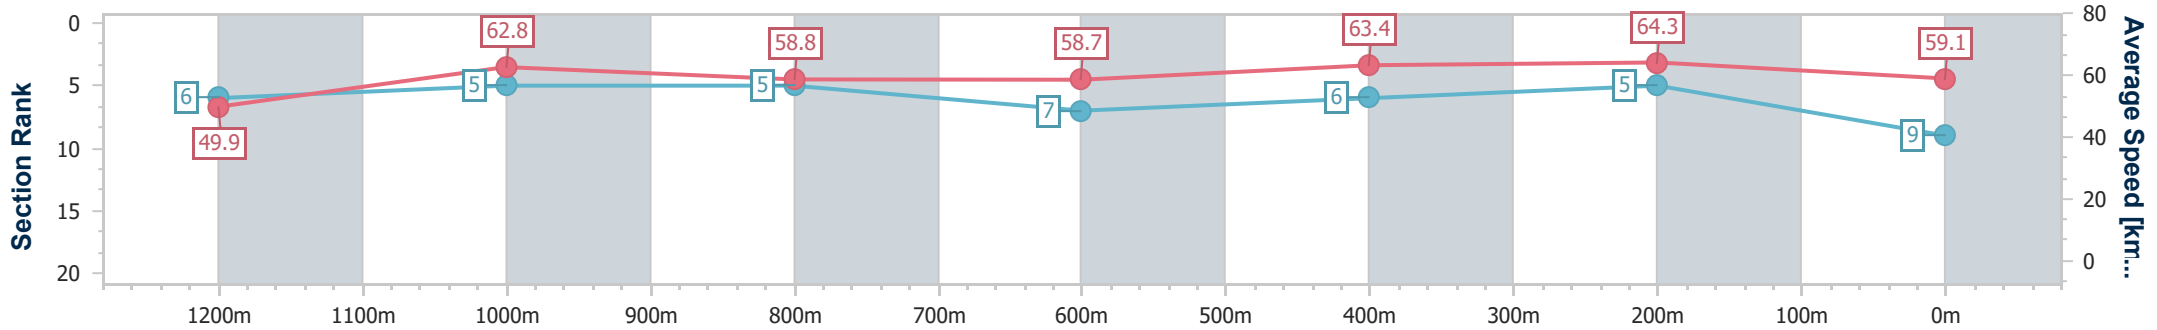

Horse/Jockey Name	Golden Honour
Final Rank	9
Fastest Section Time (Section)	0:11.18 (400m)
Top Speed [km/h] (Section)	65.7 (400m)
Race State	Finished

Eagle Farm QLD Professional
Race 6: SPRING CARNIVAL ON SALE NOW Maiden Plate - 1400m
16 August 2023 - 15:30
Track Rating: Good 4, Weather: Fine, Rail Position: +9m Entire Course

BRISBANE RACING CLUB

Section	Overall	1200m	1000m	800m	600m	400m	200m
Section Times	1:25.77 [9] (0:14.44)	1:11.33 [6] (0:11.46)	0:59.87 [5] (0:12.36)	0:47.51 [5] (0:12.57)	0:34.94 [7] (0:11.57)	0:23.37 [6] (0:11.18)	0:12.19 [5] (0:12.19)
Average Speed [km/h]	49.9	62.8	58.8	58.7	63.4	64.3	59.1
Top Speed [km/h]	63.1	63.1	60.1	60.1	65.3	65.7	62.5
Avg. Dist. to Rail [m]	0.8	1.6	2.1	5.2	4.0	4.3	3.9
Avg. Stride Freq. [Hz]	2.1	2.2	2.1	2.2	2.3	2.3	2.2
Avg. Stride Length [m]	6.5	7.7	7.6	7.5	7.6	7.6	7.3

- [ ] Ranking at each section and finish
- -.-.- No data available at this section
- NA No data available