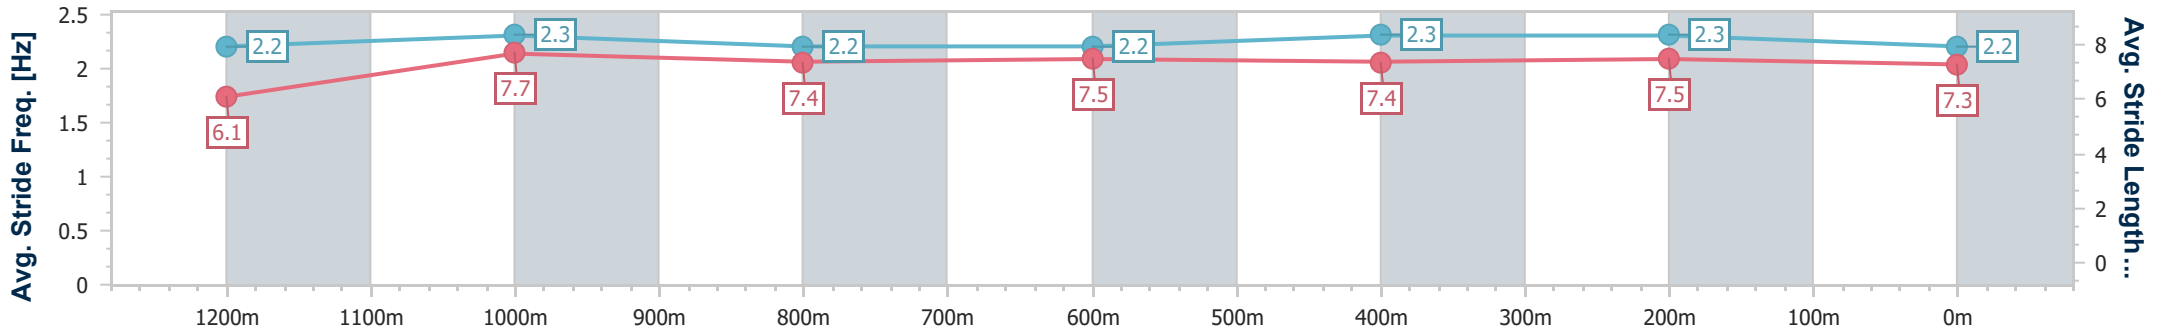

Horse/Jockey Name	Tantalum
Final Rank	12
Fastest Section Time (Section)	0:11.45 (1200m)
Top Speed [km/h] (Section)	65.4 (1200m)
Race State	Finished

Eagle Farm QLD Professional
Race 6: SPRING CARNIVAL ON SALE NOW Maiden Plate - 1400m
16 August 2023 - 15:30
Track Rating: Good 4, Weather: Fine, Rail Position: +9m Entire Course

BRISBANE RACING CLUB

Section	Overall	1200m	1000m	800m	600m	400m	200m
Section Times	1:26.93 [12] (0:15.30)	1:11.63 [11] (0:11.45)	1:00.18 [11] (0:12.44)	0:47.74 [11] (0:12.05)	0:35.69 [11] (0:11.77)	0:23.92 [12] (0:11.54)	0:12.38 [12] (0:12.38)
Average Speed [km/h]	47.1	63.1	58.6	60.2	62.0	62.3	58.2
Top Speed [km/h]	63.5	65.4	59.5	60.9	62.8	63.4	60.8
Avg. Dist. to Rail [m]	3.2	3.2	2.4	1.9	2.6	5.1	5.3
Avg. Stride Freq. [Hz]	2.2	2.3	2.2	2.2	2.3	2.3	2.2
Avg. Stride Length [m]	6.1	7.7	7.4	7.5	7.4	7.5	7.3

- [ ] Ranking at each section and finish
- -.-.- No data available at this section
- NA No data available