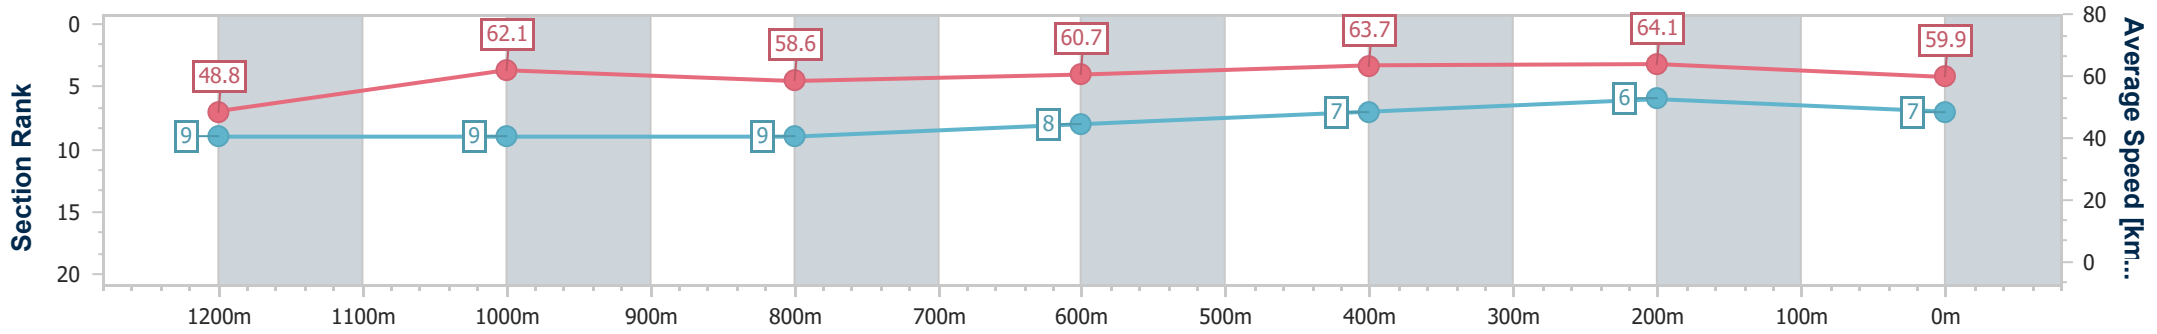

Horse/Jockey Name	Quothquan
Final Rank	7
Fastest Section Time (Section)	0:11.22 (400m)
Top Speed [km/h] (Section)	65.8 (400m)
Race State	Finished

Eagle Farm QLD Professional
Race 6: SPRING CARNIVAL ON SALE NOW Maiden Plate - 1400m
16 August 2023 - 15:30
Track Rating: Good 4, Weather: Fine, Rail Position: +9m Entire Course

BRISBANE RACING CLUB

Section	Overall	1200m	1000m	800m	600m	400m	200m
Section Times	1:25.68 [7] (0:14.79)	1:10.89 [9] (0:11.64)	0:59.25 [9] (0:12.41)	0:46.84 [9] (0:12.06)	0:34.78 [8] (0:11.51)	0:23.27 [7] (0:11.22)	0:12.05 [6] (0:12.05)
Average Speed [km/h]	48.8	62.1	58.6	60.7	63.7	64.1	59.9
Top Speed [km/h]	63.0	63.1	59.8	62.3	65.5	65.8	62.7
Avg. Dist. to Rail [m]	2.6	1.9	2.1	3.0	4.5	7.1	6.1
Avg. Stride Freq. [Hz]	2.1	2.2	2.1	2.2	2.3	2.3	2.2
Avg. Stride Length [m]	6.5	7.9	7.6	7.6	7.7	7.8	7.5

- [ ] Ranking at each section and finish
- -.-.- No data available at this section
- NA No data available