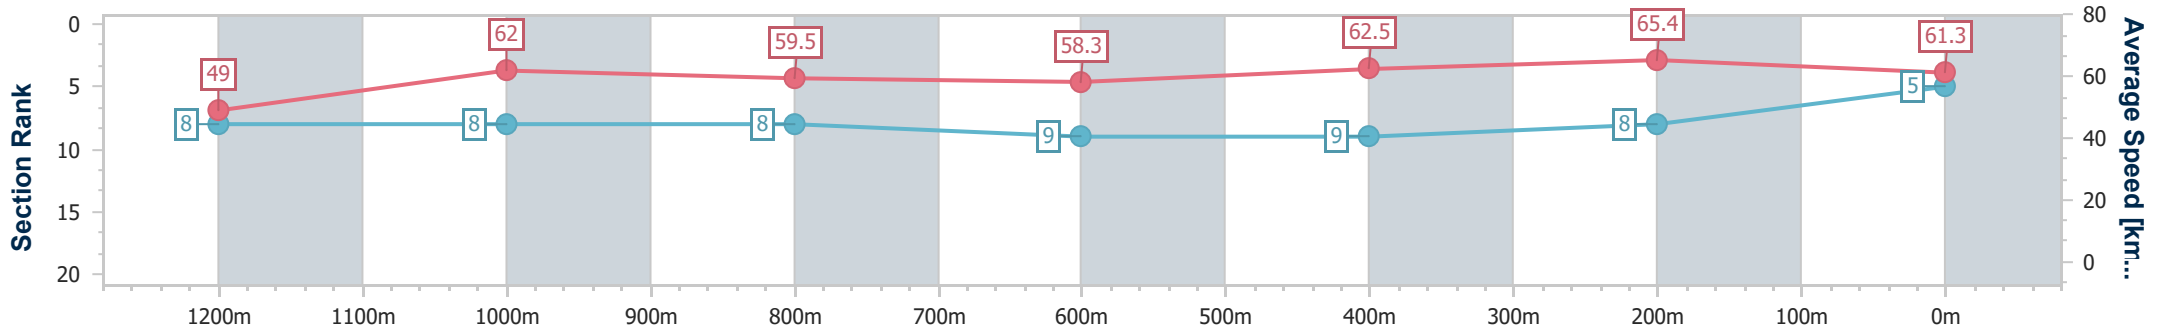

Horse/Jockey Name	Power Flash
Final Rank	5
Fastest Section Time (Section)	0:11.01 (400m)
Top Speed [km/h] (Section)	66.4 (400m)
Race State	Finished

Eagle Farm QLD Professional
Race 6: SPRING CARNIVAL ON SALE NOW Maiden Plate - 1400m
16 August 2023 - 15:30
Track Rating: Good 4, Weather: Fine, Rail Position: +9m Entire Course

BRISBANE RACING CLUB

Section	Overall	1200m	1000m	800m	600m	400m	200m
Section Times	1:25.46 [5] (0:14.71)	1:10.75 [8] (0:11.65)	0:59.10 [8] (0:12.20)	0:46.90 [8] (0:12.51)	0:34.39 [9] (0:11.63)	0:22.76 [9] (0:11.01)	0:11.75 [8] (0:11.75)
Average Speed [km/h]	49.0	62.0	59.5	58.3	62.5	65.4	61.3
Top Speed [km/h]	64.2	64.3	60.2	59.5	65.0	66.4	64.6
Avg. Dist. to Rail [m]	3.1	1.7	1.9	2.6	2.0	2.8	4.0
Avg. Stride Freq. [Hz]	2.3	2.4	2.3	2.3	2.4	2.5	2.4
Avg. Stride Length [m]	6.1	7.3	7.1	7.0	7.2	7.2	6.9

- [ ] Ranking at each section and finish
- -.-.- No data available at this section
- NA No data available