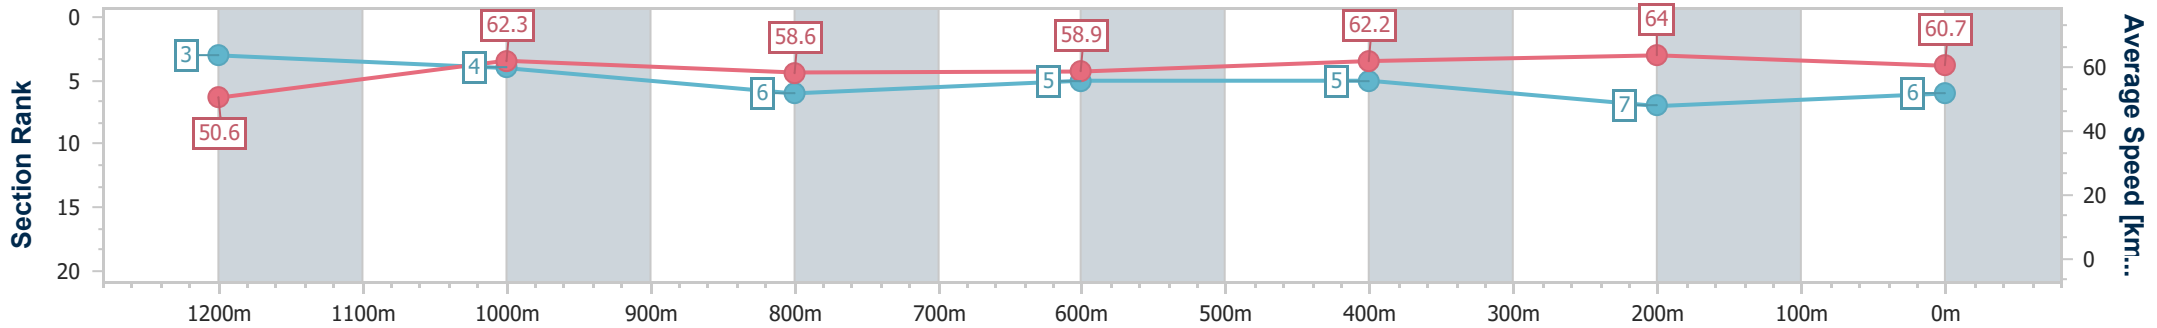

Horse/Jockey Name	Notacluehoworwho
Final Rank	6
Fastest Section Time (Section)	0:11.26 (400m)
Top Speed [km/h] (Section)	65.2 (400m)
Race State	Finished

Eagle Farm QLD Professional
Race 6: SPRING CARNIVAL ON SALE NOW Maiden Plate - 1400m
16 August 2023 - 15:30
Track Rating: Good 4, Weather: Fine, Rail Position: +9m Entire Course

BRISBANE RACING CLUB

Section	Overall	1200m	1000m	800m	600m	400m	200m
Section Times	1:25.52 [6] (0:14.27)	1:11.25 [3] (0:11.59)	0:59.66 [4] (0:12.46)	0:47.20 [6] (0:12.39)	0:34.81 [5] (0:11.69)	0:23.12 [5] (0:11.26)	0:11.86 [7] (0:11.86)
Average Speed [km/h]	50.6	62.3	58.6	58.9	62.2	64.0	60.7
Top Speed [km/h]	63.2	64.5	60.3	61.3	64.2	65.2	62.6
Avg. Dist. to Rail [m]	6.1	3.9	3.1	2.9	2.2	4.0	3.4
Avg. Stride Freq. [Hz]	2.3	2.4	2.3	2.3	2.4	2.4	2.4
Avg. Stride Length [m]	6.2	7.2	7.0	7.1	7.1	7.2	7.0

- [ ] Ranking at each section and finish
- -.-.- No data available at this section
- NA No data available