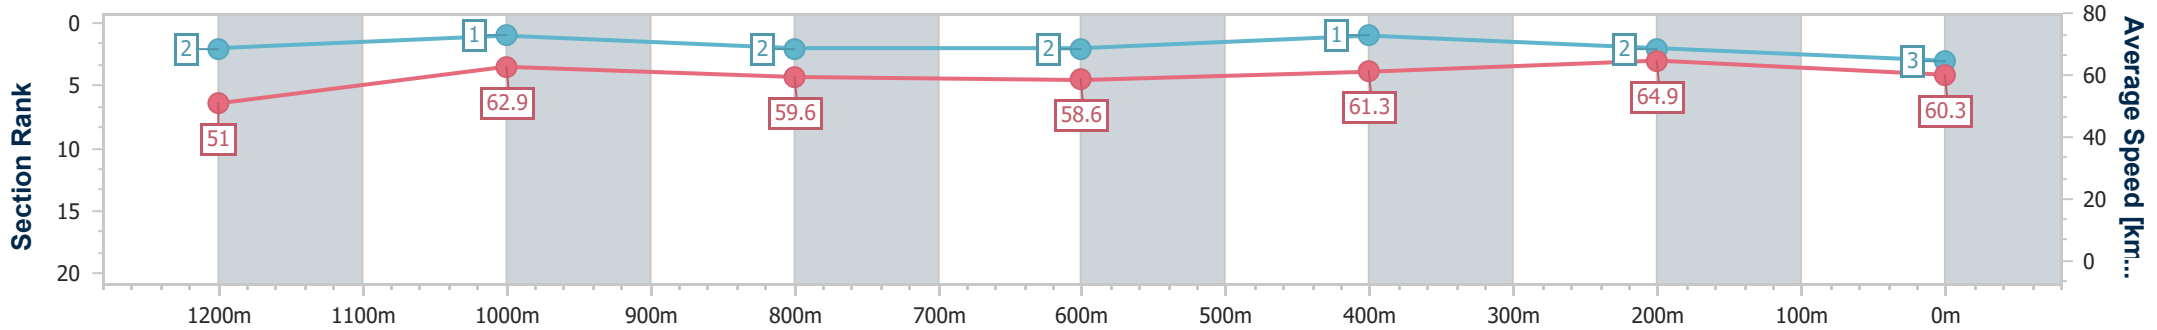

Horse/Jockey Name	Kalends
Final Rank	3
Fastest Section Time (Section)	0:11.10 (400m)
Top Speed [km/h] (Section)	66.0 (400m)
Race State	Finished

Eagle Farm QLD Professional
Race 6: SPRING CARNIVAL ON SALE NOW Maiden Plate - 1400m
16 August 2023 - 15:30
Track Rating: Good 4, Weather: Fine, Rail Position: +9m Entire Course

BRISBANE RACING CLUB

Section	Overall	1200m	1000m	800m	600m	400m	200m
Section Times	1:25.21 [3] (0:14.18)	1:11.03 [2] (0:11.48)	0:59.55 [1] (0:12.24)	0:47.31 [2] (0:12.41)	0:34.90 [2] (0:11.86)	0:23.04 [1] (0:11.10)	0:11.94 [2] (0:11.94)
Average Speed [km/h]	51.0	62.9	59.6	58.6	61.3	64.9	60.3
Top Speed [km/h]	63.5	64.0	60.8	58.9	64.3	66.0	63.3
Avg. Dist. to Rail [m]	7.2	4.7	2.6	2.7	1.8	0.7	0.7
Avg. Stride Freq. [Hz]	2.2	2.4	2.3	2.3	2.3	2.5	2.4
Avg. Stride Length [m]	6.4	7.3	7.2	7.1	7.2	7.3	7.1

- [ ] Ranking at each section and finish
- -.-.- No data available at this section
- NA No data available