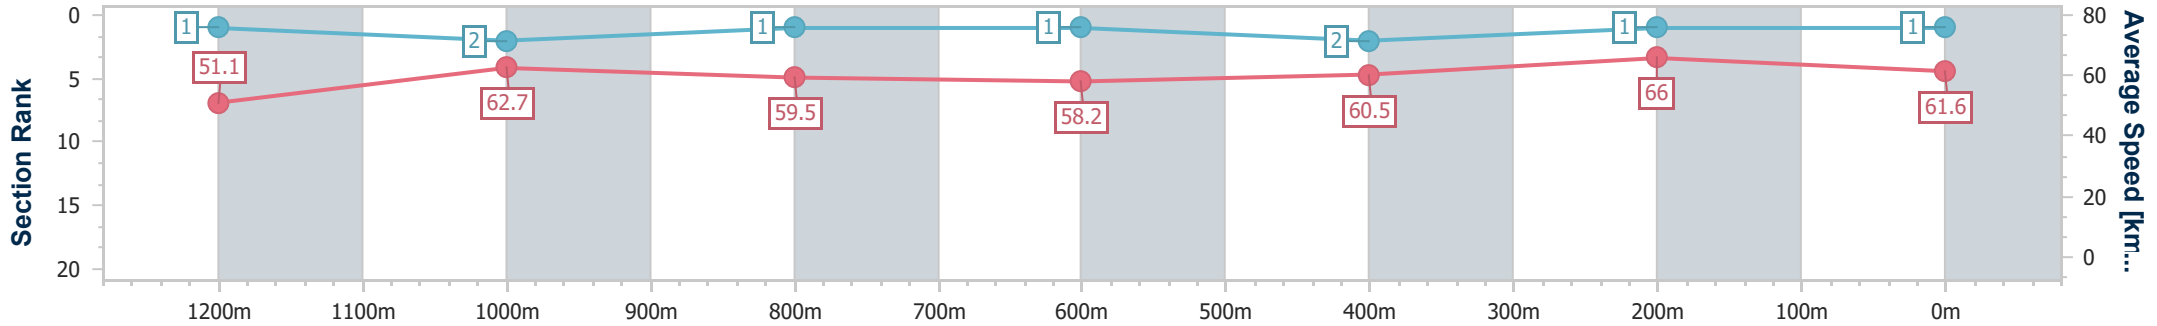

Section	Overall	1200m	1000m	800m	600m	400m	200m
Section Times	1:24.84 [1] (0:14.17)	1:10.67 [1] (0:11.50)	0:59.17 [2] (0:12.20)	0:46.97 [1] (0:12.44)	0:34.53 [1] (0:11.92)	0:22.61 [2] (0:10.91)	0:11.70 [1] (0:11.70)
Average Speed [km/h]	51.1	62.7	59.5	58.2	60.5	66.0	61.6
Top Speed [km/h]	66.1	66.1	61.0	58.9	63.7	68.4	64.6
Avg. Dist. to Rail [m]	6.0	4.0	1.6	1.0	0.6	0.4	0.3
Avg. Stride Freq. [Hz]	2.2	2.3	2.2	2.2	2.2	2.3	2.3
Avg. Stride Length [m]	6.5	7.7	7.5	7.5	7.5	7.8	7.5