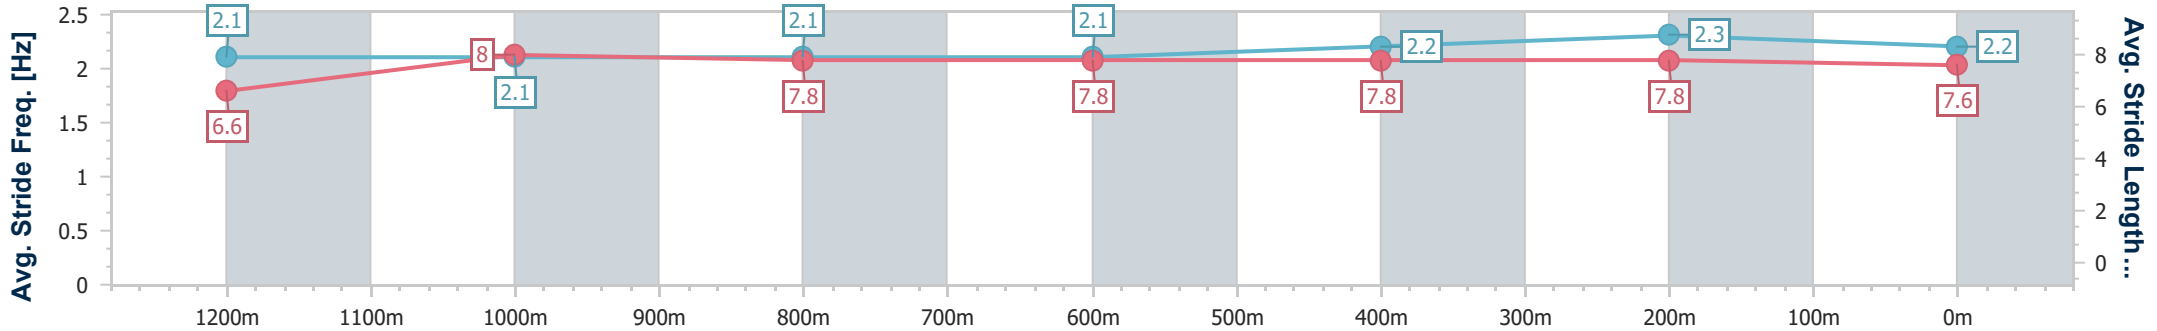

Horse/Jockey Name	Hot Summer
Final Rank	2
Fastest Section Time (Section)	0:10.99 (400m)
Top Speed [km/h] (Section)	66.6 (400m)
Race State	Finished

Eagle Farm QLD Professional
Race 6: SPRING CARNIVAL ON SALE NOW Maiden Plate - 1400m
16 August 2023 - 15:30
Track Rating: Good 4, Weather: Fine, Rail Position: +9m Entire Course

BRISBANE RACING CLUB

Section	Overall	1200m	1000m	800m	600m	400m	200m
Section Times	1:25.06 [2] (0:14.42)	1:10.64 [5] (0:11.59)	0:59.05 [6] (0:12.23)	0:46.82 [4] (0:12.45)	0:34.37 [4] (0:11.65)	0:22.72 [3] (0:10.99)	0:11.73 [3] (0:11.73)
Average Speed [km/h]	49.9	62.1	59.3	58.4	62.6	65.5	61.4
Top Speed [km/h]	63.0	63.2	60.2	59.7	64.7	66.6	64.8
Avg. Dist. to Rail [m]	0.7	0.6	1.6	1.8	2.9	5.7	3.3
Avg. Stride Freq. [Hz]	2.1	2.1	2.1	2.1	2.2	2.3	2.2
Avg. Stride Length [m]	6.6	8.0	7.8	7.8	7.8	7.8	7.6

- [ ] Ranking at each section and finish
- -.-.- No data available at this section
- NA No data available