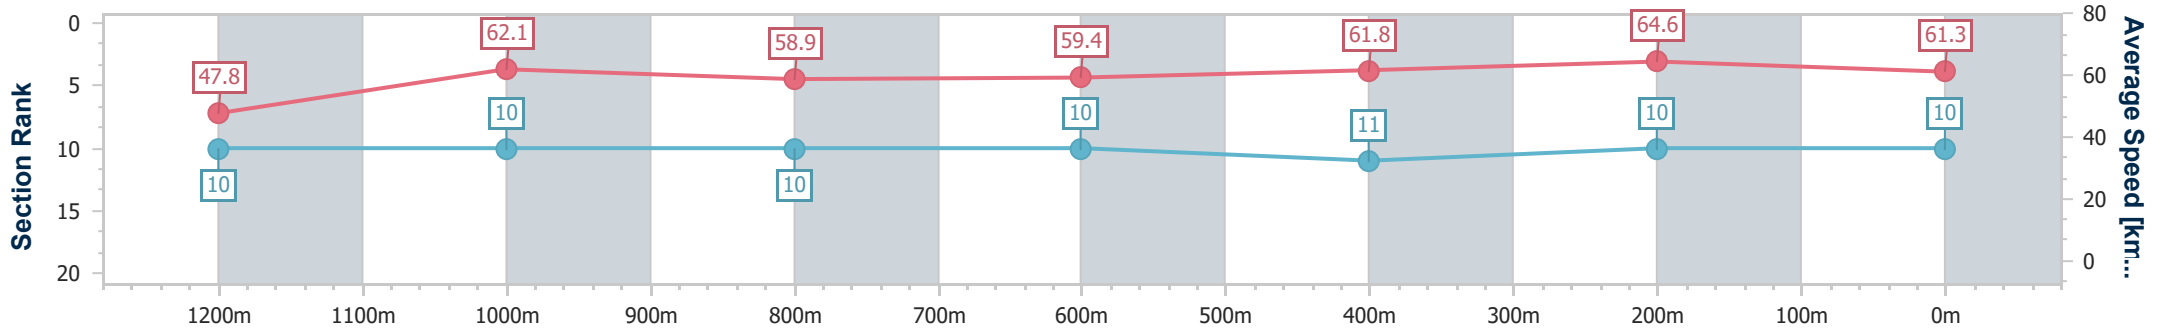

Horse/Jockey Name	Duchess Bree
Final Rank	10
Fastest Section Time (Section)	0:11.15 (400m)
Top Speed [km/h] (Section)	65.6 (400m)
Race State	Finished

Eagle Farm QLD Professional
Race 6: SPRING CARNIVAL ON SALE NOW Maiden Plate - 1400m
16 August 2023 - 15:30
Track Rating: Good 4, Weather: Fine, Rail Position: +9m Entire Course

BRISBANE RACING CLUB

Section	Overall	1200m	1000m	800m	600m	400m	200m
Section Times	1:25.78 [10] (0:15.09)	1:10.69 [10] (0:11.62)	0:59.07 [10] (0:12.30)	0:46.77 [10] (0:12.18)	0:34.59 [10] (0:11.67)	0:22.92 [11] (0:11.15)	0:11.77 [10] (0:11.77)
Average Speed [km/h]	47.8	62.1	58.9	59.4	61.8	64.6	61.3
Top Speed [km/h]	63.2	63.7	59.9	59.8	63.7	65.6	63.8
Avg. Dist. to Rail [m]	1.2	2.0	1.5	1.1	0.5	0.5	0.3
Avg. Stride Freq. [Hz]	2.2	2.4	2.3	2.3	2.4	2.5	2.4
Avg. Stride Length [m]	5.9	7.1	6.9	7.1	7.1	7.2	7.0

- [ ] Ranking at each section and finish
- -.-.- No data available at this section
- NA No data available