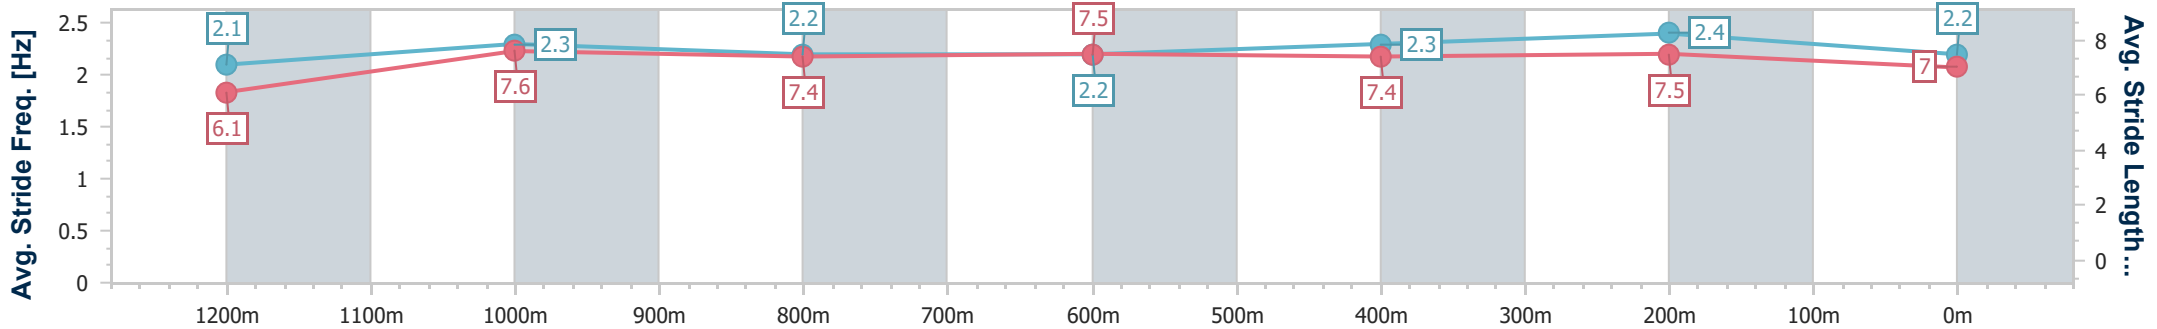

Horse/Jockey Name	Tambourine Man
Final Rank	11
Fastest Section Time (Section)	0:11.29 (400m)
Top Speed [km/h] (Section)	65.0 (400m)
Race State	Finished

Eagle Farm QLD Professional
Race 6: SPRING CARNIVAL ON SALE NOW Maiden Plate - 1400m
16 August 2023 - 15:30
Track Rating: Good 4, Weather: Fine, Rail Position: +9m Entire Course

BRISBANE RACING CLUB

Section	Overall	1200m	1000m	800m	600m	400m	200m
Section Times	1:26.81 [11] (0:15.53)	1:11.28 [12] (0:11.50)	0:59.78 [12] (0:12.20)	0:47.58 [12] (0:12.02)	0:35.56 [12] (0:11.57)	0:23.99 [10] (0:11.29)	0:12.70 [11] (0:12.70)
Average Speed [km/h]	46.6	62.7	59.2	60.3	62.7	63.8	56.7
Top Speed [km/h]	61.5	64.8	60.5	60.5	64.6	65.0	61.3
Avg. Dist. to Rail [m]	6.5	1.4	0.8	1.2	1.7	2.2	1.0
Avg. Stride Freq. [Hz]	2.1	2.3	2.2	2.2	2.3	2.4	2.2
Avg. Stride Length [m]	6.1	7.6	7.4	7.5	7.4	7.5	7.0

- [ ] Ranking at each section and finish
- -.-.- No data available at this section
- NA No data available