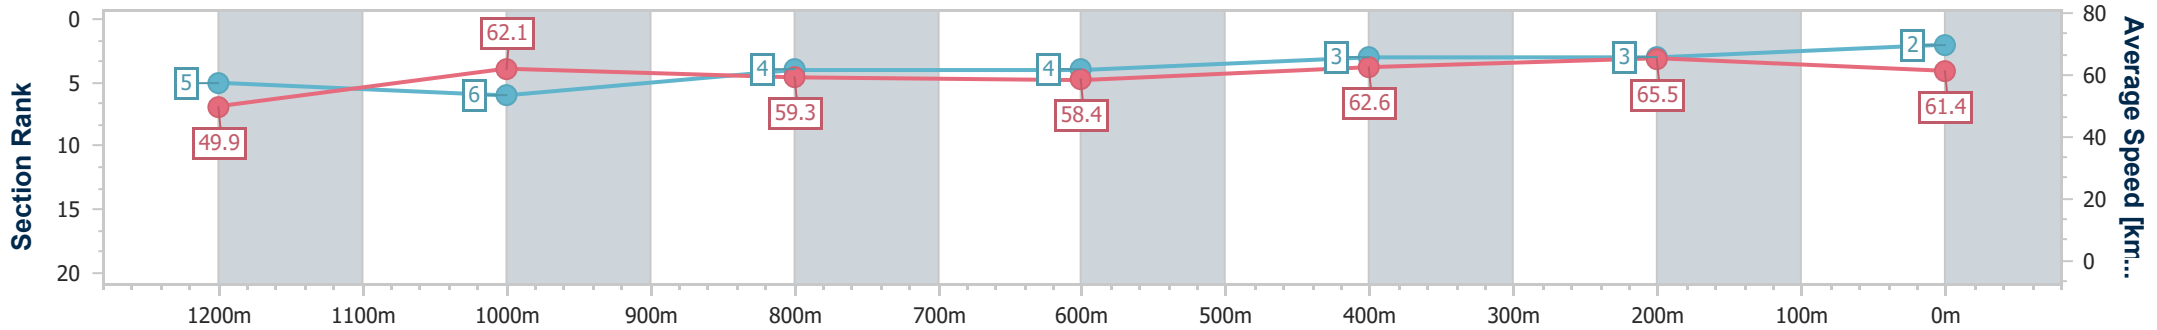

Horse/Jockey Name	Hot Summer
Final Rank	2
Fastest Section Time (Section)	0:10.99 (400m)
Top Speed [km/h] (Section)	66.6 (400m)
Race State	Finished

Eagle Farm QLD Professional
Race 6: SPRING CARNIVAL ON SALE NOW Maiden Plate - 1400m
16 August 2023 - 15:30
Track Rating: Good 4, Weather: Fine, Rail Position: +9m Entire Course

BRISBANE RACING CLUB

Section	Overall	1200m	1000m	800m	600m	400m	200m
Section Times	1:25.06 [2] (0:14.42)	1:10.64 [5] (0:11.59)	0:59.05 [6] (0:12.23)	0:46.82 [4] (0:12.45)	0:34.37 [4] (0:11.65)	0:22.72 [3] (0:10.99)	0:11.73 [3] (0:11.73)
Average Speed [km/h]	49.9	62.1	59.3	58.4	62.6	65.5	61.4
Top Speed [km/h]	63.0	63.2	60.2	59.7	64.7	66.6	64.8
Avg. Dist. to Rail [m]	0.7	0.6	1.6	1.8	2.9	5.7	3.3
Avg. Stride Freq. [Hz]	2.1	2.1	2.1	2.1	2.2	2.3	2.2
Avg. Stride Length [m]	6.6	8.0	7.8	7.8	7.8	7.8	7.6

- [ ] Ranking at each section and finish
- -.-.- No data available at this section
- NA No data available