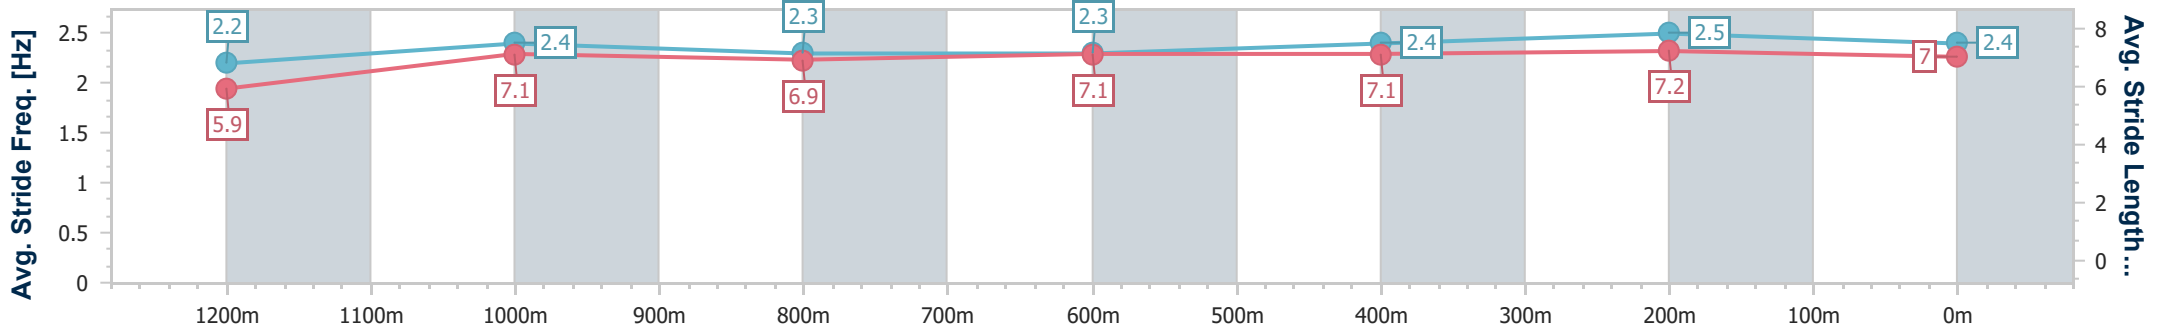

Horse/Jockey Name	Duchess Bree
Final Rank	10
Fastest Section Time (Section)	0:11.15 (400m)
Top Speed [km/h] (Section)	65.6 (400m)
Race State	Finished

Eagle Farm QLD Professional
Race 6: SPRING CARNIVAL ON SALE NOW Maiden Plate - 1400m
16 August 2023 - 15:30
Track Rating: Good 4, Weather: Fine, Rail Position: +9m Entire Course

BRISBANE RACING CLUB

Section	Overall	1200m	1000m	800m	600m	400m	200m
Section Times	1:25.78 [10] (0:15.09)	1:10.69 [10] (0:11.62)	0:59.07 [10] (0:12.30)	0:46.77 [10] (0:12.18)	0:34.59 [10] (0:11.67)	0:22.92 [11] (0:11.15)	0:11.77 [10] (0:11.77)
Average Speed [km/h]	47.8	62.1	58.9	59.4	61.8	64.6	61.3
Top Speed [km/h]	63.2	63.7	59.9	59.8	63.7	65.6	63.8
Avg. Dist. to Rail [m]	1.2	2.0	1.5	1.1	0.5	0.5	0.3
Avg. Stride Freq. [Hz]	2.2	2.4	2.3	2.3	2.4	2.5	2.4
Avg. Stride Length [m]	5.9	7.1	6.9	7.1	7.1	7.2	7.0

- [ ] Ranking at each section and finish
- -.-.- No data available at this section
- NA No data available