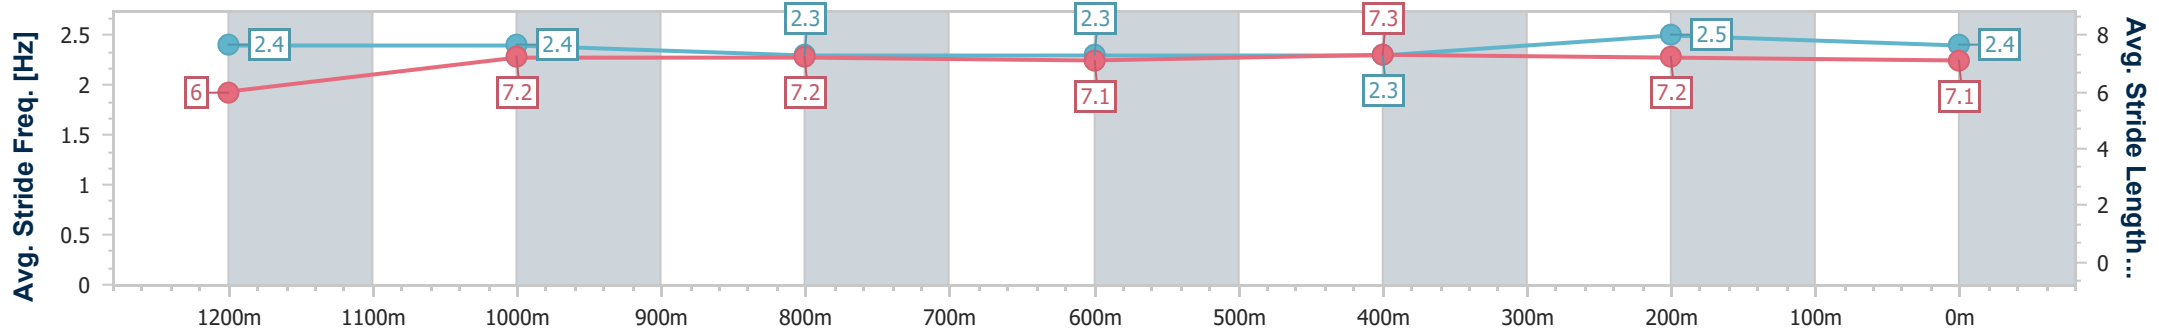

Horse/Jockey Name	Shy Guy
Final Rank	4
Fastest Section Time (Section)	0:11.17 (400m)
Top Speed [km/h] (Section)	65.7 (400m)
Race State	Finished

Eagle Farm QLD Professional
Race 6: SPRING CARNIVAL ON SALE NOW Maiden Plate - 1400m
16 August 2023 - 15:30
Track Rating: Good 4, Weather: Fine, Rail Position: +9m Entire Course

BRISBANE RACING CLUB

Section	Overall	1200m	1000m	800m	600m	400m	200m
Section Times	1:25.37 [4] (0:14.29)	1:11.08 [4] (0:11.57)	0:59.51 [3] (0:12.20)	0:47.31 [3] (0:12.51)	0:34.80 [3] (0:11.82)	0:22.98 [4] (0:11.17)	0:11.81 [4] (0:11.81)
Average Speed [km/h]	50.4	62.3	59.6	58.1	61.1	64.4	61.1
Top Speed [km/h]	64.3	64.1	61.2	59.4	63.6	65.7	63.9
Avg. Dist. to Rail [m]	2.1	0.5	2.3	2.2	0.4	1.1	1.5
Avg. Stride Freq. [Hz]	2.4	2.4	2.3	2.3	2.3	2.5	2.4
Avg. Stride Length [m]	6.0	7.2	7.2	7.1	7.3	7.2	7.1

- [ ] Ranking at each section and finish
- -.-.- No data available at this section
- NA No data available