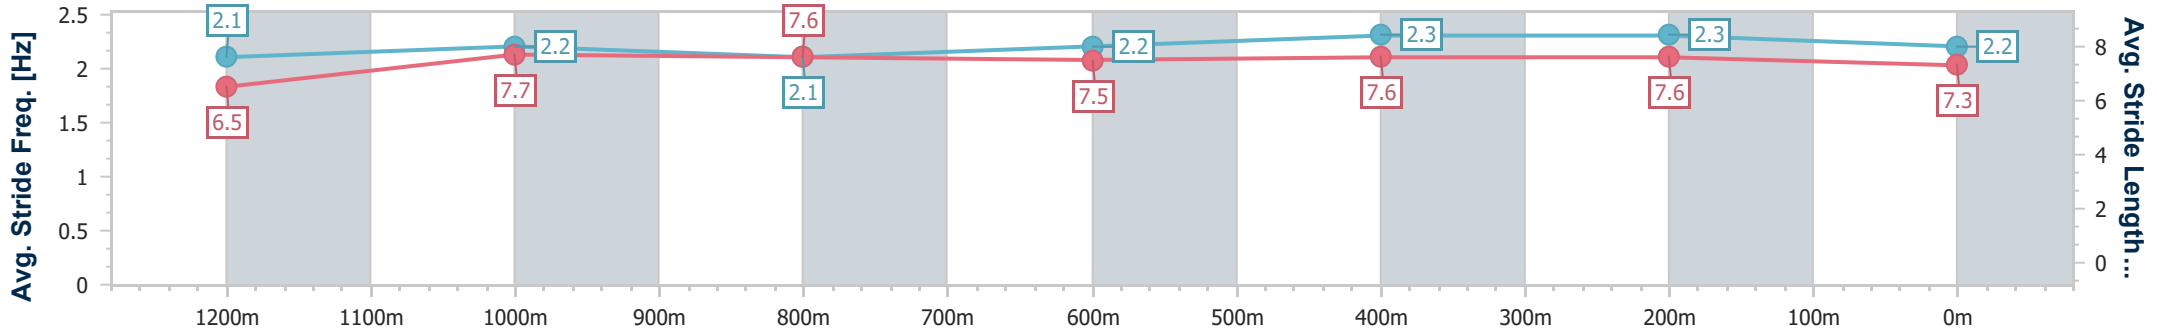

Horse/Jockey Name	Golden Honour
Final Rank	9
Fastest Section Time (Section)	0:11.18 (400m)
Top Speed [km/h] (Section)	65.7 (400m)
Race State	Finished

Eagle Farm QLD Professional
Race 6: SPRING CARNIVAL ON SALE NOW Maiden Plate - 1400m
16 August 2023 - 15:30
Track Rating: Good 4, Weather: Fine, Rail Position: +9m Entire Course

BRISBANE RACING CLUB

Section	Overall	1200m	1000m	800m	600m	400m	200m
Section Times	1:25.77 [9] (0:14.44)	1:11.33 [6] (0:11.46)	0:59.87 [5] (0:12.36)	0:47.51 [5] (0:12.57)	0:34.94 [7] (0:11.57)	0:23.37 [6] (0:11.18)	0:12.19 [5] (0:12.19)
Average Speed [km/h]	49.9	62.8	58.8	58.7	63.4	64.3	59.1
Top Speed [km/h]	63.1	63.1	60.1	60.1	65.3	65.7	62.5
Avg. Dist. to Rail [m]	0.8	1.6	2.1	5.2	4.0	4.3	3.9
Avg. Stride Freq. [Hz]	2.1	2.2	2.1	2.2	2.3	2.3	2.2
Avg. Stride Length [m]	6.5	7.7	7.6	7.5	7.6	7.6	7.3

- [ ] Ranking at each section and finish
- -.-.- No data available at this section
- NA No data available