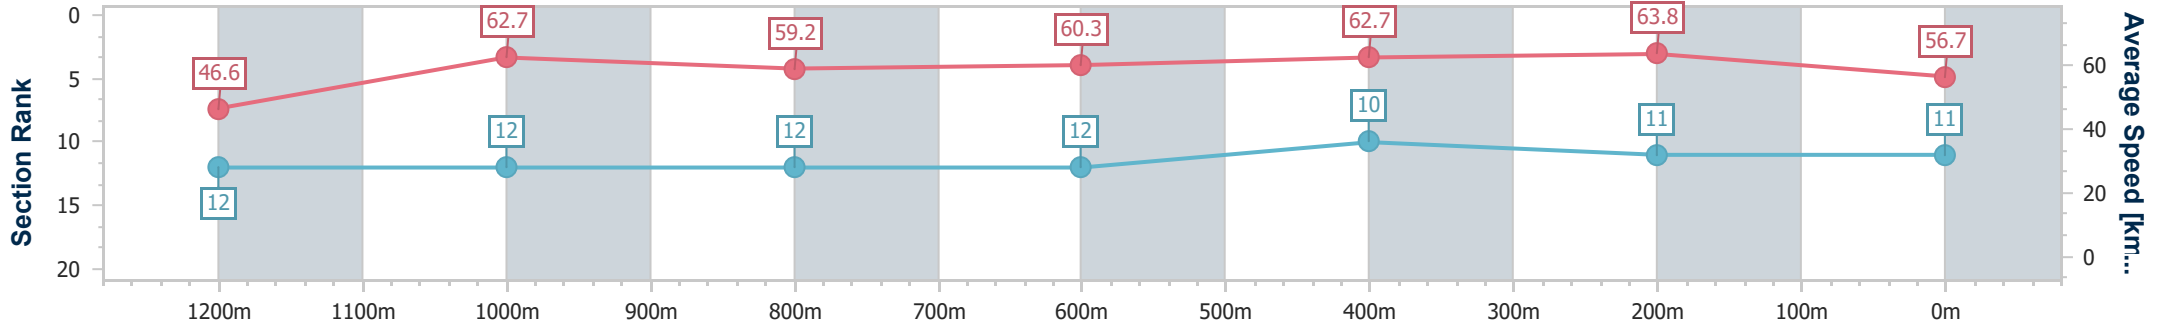

Horse/Jockey Name	Tambourine Man
Final Rank	11
Fastest Section Time (Section)	0:11.29 (400m)
Top Speed [km/h] (Section)	65.0 (400m)
Race State	Finished

Eagle Farm QLD Professional
Race 6: SPRING CARNIVAL ON SALE NOW Maiden Plate - 1400m
16 August 2023 - 15:30
Track Rating: Good 4, Weather: Fine, Rail Position: +9m Entire Course

BRISBANE RACING CLUB

Section	Overall	1200m	1000m	800m	600m	400m	200m
Section Times	1:26.81 [11] (0:15.53)	1:11.28 [12] (0:11.50)	0:59.78 [12] (0:12.20)	0:47.58 [12] (0:12.02)	0:35.56 [12] (0:11.57)	0:23.99 [10] (0:11.29)	0:12.70 [11] (0:12.70)
Average Speed [km/h]	46.6	62.7	59.2	60.3	62.7	63.8	56.7
Top Speed [km/h]	61.5	64.8	60.5	60.5	64.6	65.0	61.3
Avg. Dist. to Rail [m]	6.5	1.4	0.8	1.2	1.7	2.2	1.0
Avg. Stride Freq. [Hz]	2.1	2.3	2.2	2.2	2.3	2.4	2.2
Avg. Stride Length [m]	6.1	7.6	7.4	7.5	7.4	7.5	7.0

- [ ] Ranking at each section and finish
- -.-.- No data available at this section
- NA No data available