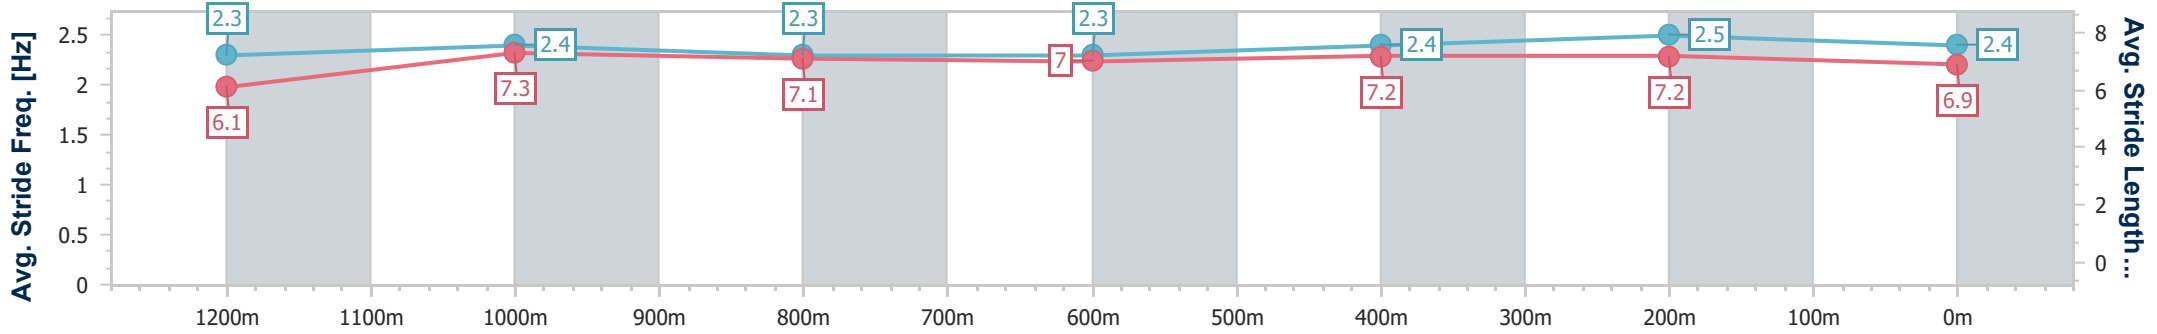

Horse/Jockey Name	Power Flash
Final Rank	5
Fastest Section Time (Section)	0:11.01 (400m)
Top Speed [km/h] (Section)	66.4 (400m)
Race State	Finished

Eagle Farm QLD Professional
Race 6: SPRING CARNIVAL ON SALE NOW Maiden Plate - 1400m
16 August 2023 - 15:30
Track Rating: Good 4, Weather: Fine, Rail Position: +9m Entire Course

BRISBANE RACING CLUB

Section	Overall	1200m	1000m	800m	600m	400m	200m
Section Times	1:25.46 [5] (0:14.71)	1:10.75 [8] (0:11.65)	0:59.10 [8] (0:12.20)	0:46.90 [8] (0:12.51)	0:34.39 [9] (0:11.63)	0:22.76 [9] (0:11.01)	0:11.75 [8] (0:11.75)
Average Speed [km/h]	49.0	62.0	59.5	58.3	62.5	65.4	61.3
Top Speed [km/h]	64.2	64.3	60.2	59.5	65.0	66.4	64.6
Avg. Dist. to Rail [m]	3.1	1.7	1.9	2.6	2.0	2.8	4.0
Avg. Stride Freq. [Hz]	2.3	2.4	2.3	2.3	2.4	2.5	2.4
Avg. Stride Length [m]	6.1	7.3	7.1	7.0	7.2	7.2	6.9

- [ ] Ranking at each section and finish
- -.-.- No data available at this section
- NA No data available