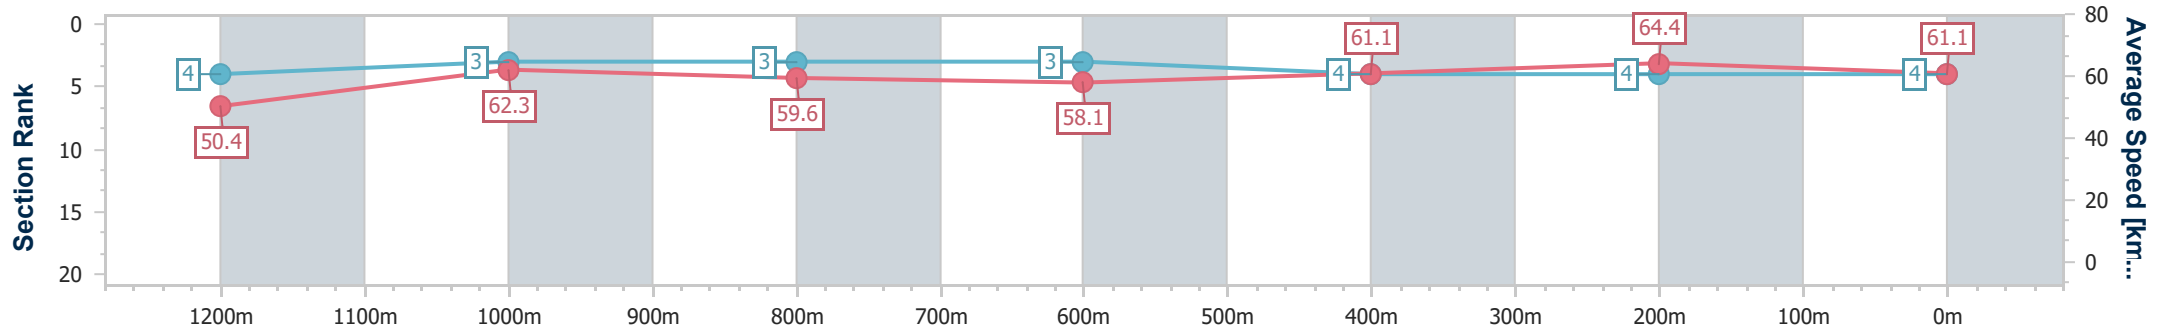

Horse/Jockey Name	Shy Guy
Final Rank	4
Fastest Section Time (Section)	0:11.17 (400m)
Top Speed [km/h] (Section)	65.7 (400m)
Race State	Finished

Eagle Farm QLD Professional
Race 6: SPRING CARNIVAL ON SALE NOW Maiden Plate - 1400m
16 August 2023 - 15:30
Track Rating: Good 4, Weather: Fine, Rail Position: +9m Entire Course

BRISBANE RACING CLUB

Section	Overall	1200m	1000m	800m	600m	400m	200m
Section Times	1:25.37 [4] (0:14.29)	1:11.08 [4] (0:11.57)	0:59.51 [3] (0:12.20)	0:47.31 [3] (0:12.51)	0:34.80 [3] (0:11.82)	0:22.98 [4] (0:11.17)	0:11.81 [4] (0:11.81)
Average Speed [km/h]	50.4	62.3	59.6	58.1	61.1	64.4	61.1
Top Speed [km/h]	64.3	64.1	61.2	59.4	63.6	65.7	63.9
Avg. Dist. to Rail [m]	2.1	0.5	2.3	2.2	0.4	1.1	1.5
Avg. Stride Freq. [Hz]	2.4	2.4	2.3	2.3	2.3	2.5	2.4
Avg. Stride Length [m]	6.0	7.2	7.2	7.1	7.3	7.2	7.1

- [ ] Ranking at each section and finish
- -.-.- No data available at this section
- NA No data available