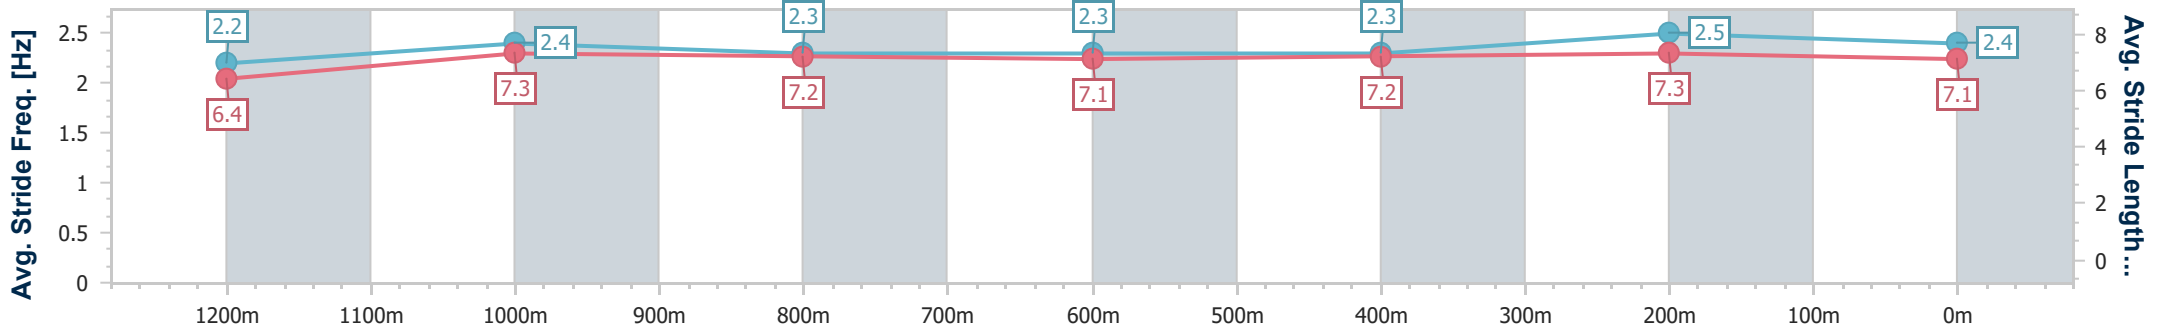

Horse/Jockey Name	Kalends
Final Rank	3
Fastest Section Time (Section)	0:11.10 (400m)
Top Speed [km/h] (Section)	66.0 (400m)
Race State	Finished

Eagle Farm QLD Professional
Race 6: SPRING CARNIVAL ON SALE NOW Maiden Plate - 1400m
16 August 2023 - 15:30
Track Rating: Good 4, Weather: Fine, Rail Position: +9m Entire Course

BRISBANE RACING CLUB

Section	Overall	1200m	1000m	800m	600m	400m	200m
Section Times	1:25.21 [3] (0:14.18)	1:11.03 [2] (0:11.48)	0:59.55 [1] (0:12.24)	0:47.31 [2] (0:12.41)	0:34.90 [2] (0:11.86)	0:23.04 [1] (0:11.10)	0:11.94 [2] (0:11.94)
Average Speed [km/h]	51.0	62.9	59.6	58.6	61.3	64.9	60.3
Top Speed [km/h]	63.5	64.0	60.8	58.9	64.3	66.0	63.3
Avg. Dist. to Rail [m]	7.2	4.7	2.6	2.7	1.8	0.7	0.7
Avg. Stride Freq. [Hz]	2.2	2.4	2.3	2.3	2.3	2.5	2.4
Avg. Stride Length [m]	6.4	7.3	7.2	7.1	7.2	7.3	7.1

- [ ] Ranking at each section and finish
- -.-.- No data available at this section
- NA No data available