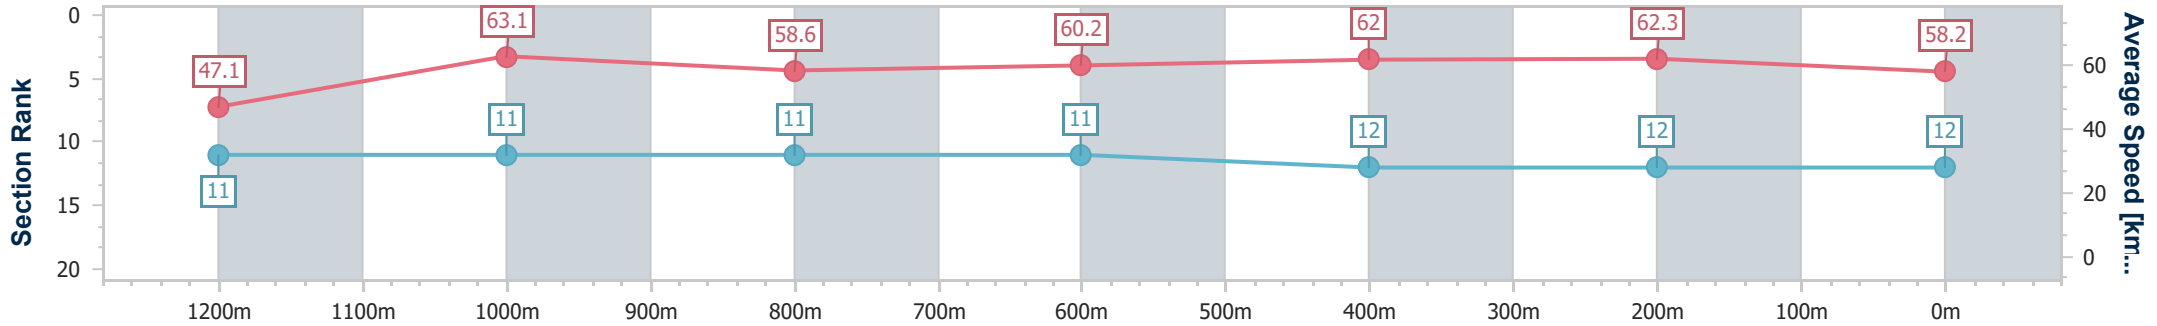

Horse/Jockey Name	Tantalum
Final Rank	12
Fastest Section Time (Section)	0:11.45 (1200m)
Top Speed [km/h] (Section)	65.4 (1200m)
Race State	Finished

Eagle Farm QLD Professional
Race 6: SPRING CARNIVAL ON SALE NOW Maiden Plate - 1400m
16 August 2023 - 15:30
Track Rating: Good 4, Weather: Fine, Rail Position: +9m Entire Course

BRISBANE RACING CLUB

Section	Overall	1200m	1000m	800m	600m	400m	200m
Section Times	1:26.93 [12] (0:15.30)	1:11.63 [11] (0:11.45)	1:00.18 [11] (0:12.44)	0:47.74 [11] (0:12.05)	0:35.69 [11] (0:11.77)	0:23.92 [12] (0:11.54)	0:12.38 [12] (0:12.38)
Average Speed [km/h]	47.1	63.1	58.6	60.2	62.0	62.3	58.2
Top Speed [km/h]	63.5	65.4	59.5	60.9	62.8	63.4	60.8
Avg. Dist. to Rail [m]	3.2	3.2	2.4	1.9	2.6	5.1	5.3
Avg. Stride Freq. [Hz]	2.2	2.3	2.2	2.2	2.3	2.3	2.2
Avg. Stride Length [m]	6.1	7.7	7.4	7.5	7.4	7.5	7.3

- [ ] Ranking at each section and finish
- -.-.- No data available at this section
- NA No data available