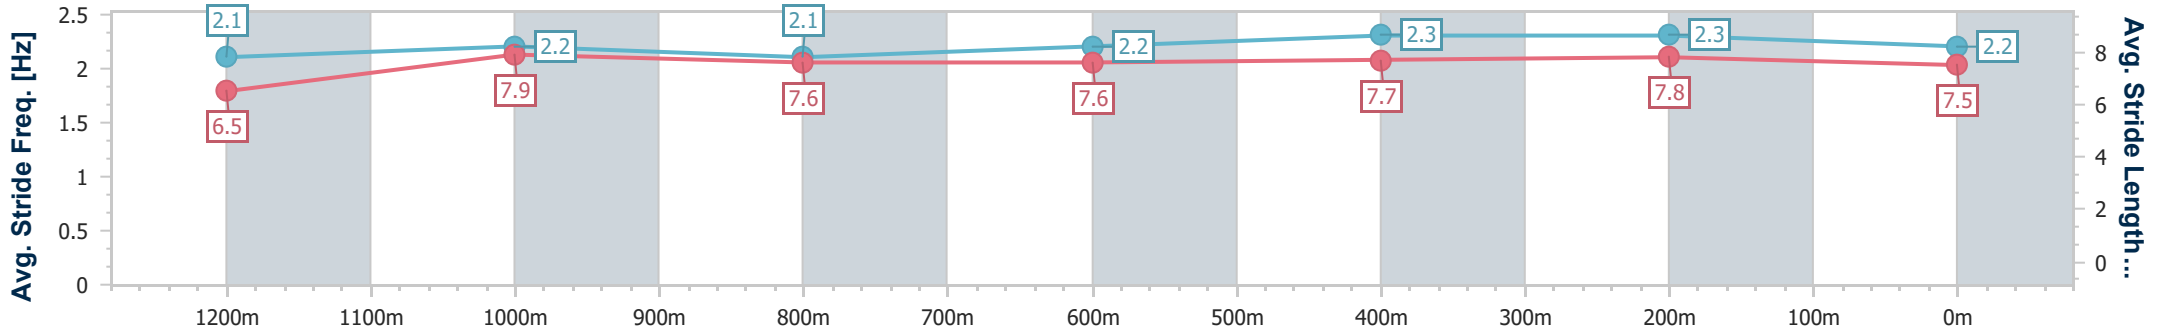

Horse/Jockey Name	Quothquan
Final Rank	7
Fastest Section Time (Section)	0:11.22 (400m)
Top Speed [km/h] (Section)	65.8 (400m)
Race State	Finished

Eagle Farm QLD Professional
Race 6: SPRING CARNIVAL ON SALE NOW Maiden Plate - 1400m
16 August 2023 - 15:30
Track Rating: Good 4, Weather: Fine, Rail Position: +9m Entire Course

BRISBANE RACING CLUB

Section	Overall	1200m	1000m	800m	600m	400m	200m
Section Times	1:25.68 [7] (0:14.79)	1:10.89 [9] (0:11.64)	0:59.25 [9] (0:12.41)	0:46.84 [9] (0:12.06)	0:34.78 [8] (0:11.51)	0:23.27 [7] (0:11.22)	0:12.05 [6] (0:12.05)
Average Speed [km/h]	48.8	62.1	58.6	60.7	63.7	64.1	59.9
Top Speed [km/h]	63.0	63.1	59.8	62.3	65.5	65.8	62.7
Avg. Dist. to Rail [m]	2.6	1.9	2.1	3.0	4.5	7.1	6.1
Avg. Stride Freq. [Hz]	2.1	2.2	2.1	2.2	2.3	2.3	2.2
Avg. Stride Length [m]	6.5	7.9	7.6	7.6	7.7	7.8	7.5

- [ ] Ranking at each section and finish
- -.-.- No data available at this section
- NA No data available