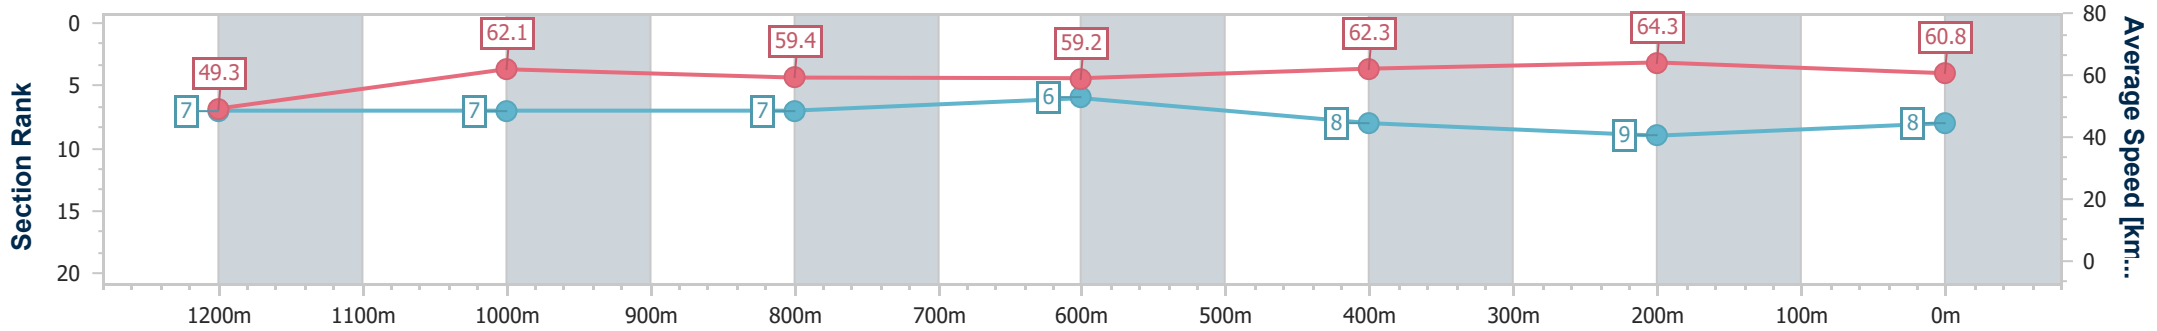

Horse/Jockey Name	Happisburgh
Final Rank	8
Fastest Section Time (Section)	0:11.21 (400m)
Top Speed [km/h] (Section)	65.8 (400m)
Race State	Finished

Eagle Farm QLD Professional
Race 6: SPRING CARNIVAL ON SALE NOW Maiden Plate - 1400m
16 August 2023 - 15:30
Track Rating: Good 4, Weather: Fine, Rail Position: +9m Entire Course

BRISBANE RACING CLUB

Section	Overall	1200m	1000m	800m	600m	400m	200m
Section Times	1:25.71 [8] (0:14.65)	1:11.06 [7] (0:11.62)	0:59.44 [7] (0:12.26)	0:47.18 [7] (0:12.29)	0:34.89 [6] (0:11.84)	0:23.05 [8] (0:11.21)	0:11.84 [9] (0:11.84)
Average Speed [km/h]	49.3	62.1	59.4	59.2	62.3	64.3	60.8
Top Speed [km/h]	64.5	65.1	60.7	61.2	64.9	65.8	63.6
Avg. Dist. to Rail [m]	6.0	2.5	2.4	2.4	4.7	7.3	8.0
Avg. Stride Freq. [Hz]	2.3	2.4	2.4	2.3	2.4	2.4	2.4
Avg. Stride Length [m]	6.1	7.1	7.0	7.0	7.2	7.4	7.1

- [ ] Ranking at each section and finish
- -.-.- No data available at this section
- NA No data available