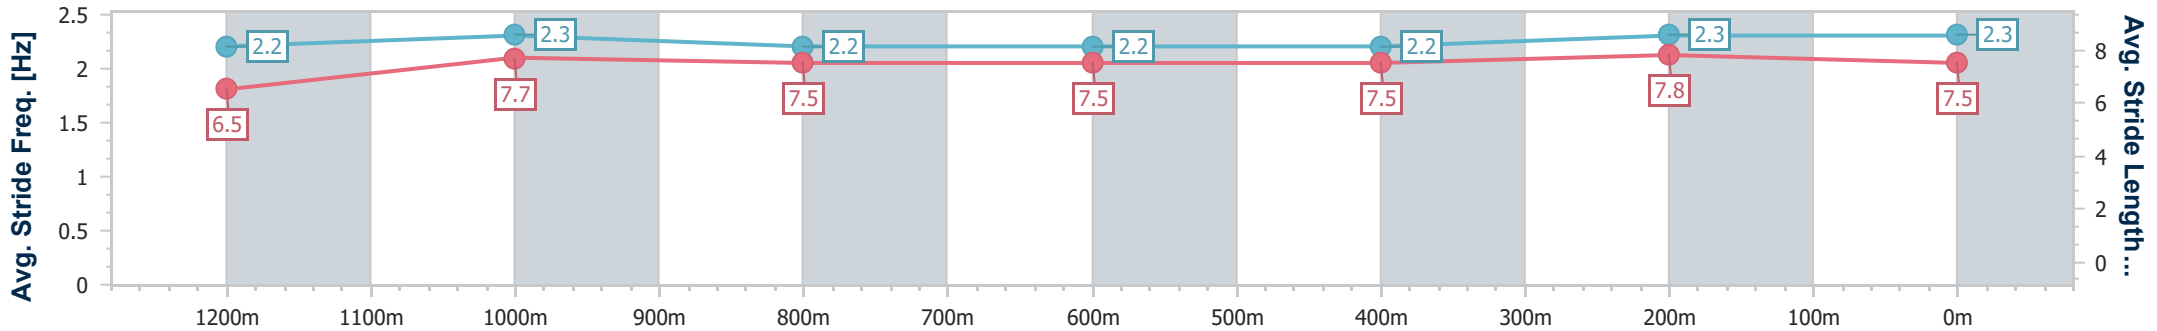

Section	Overall	1200m	1000m	800m	600m	400m	200m
Section Times	1:24.84 [1] (0:14.17)	1:10.67 [1] (0:11.50)	0:59.17 [2] (0:12.20)	0:46.97 [1] (0:12.44)	0:34.53 [1] (0:11.92)	0:22.61 [2] (0:10.91)	0:11.70 [1] (0:11.70)
Average Speed [km/h]	51.1	62.7	59.5	58.2	60.5	66.0	61.6
Top Speed [km/h]	66.1	66.1	61.0	58.9	63.7	68.4	64.6
Avg. Dist. to Rail [m]	6.0	4.0	1.6	1.0	0.6	0.4	0.3
Avg. Stride Freq. [Hz]	2.2	2.3	2.2	2.2	2.2	2.3	2.3
Avg. Stride Length [m]	6.5	7.7	7.5	7.5	7.5	7.8	7.5