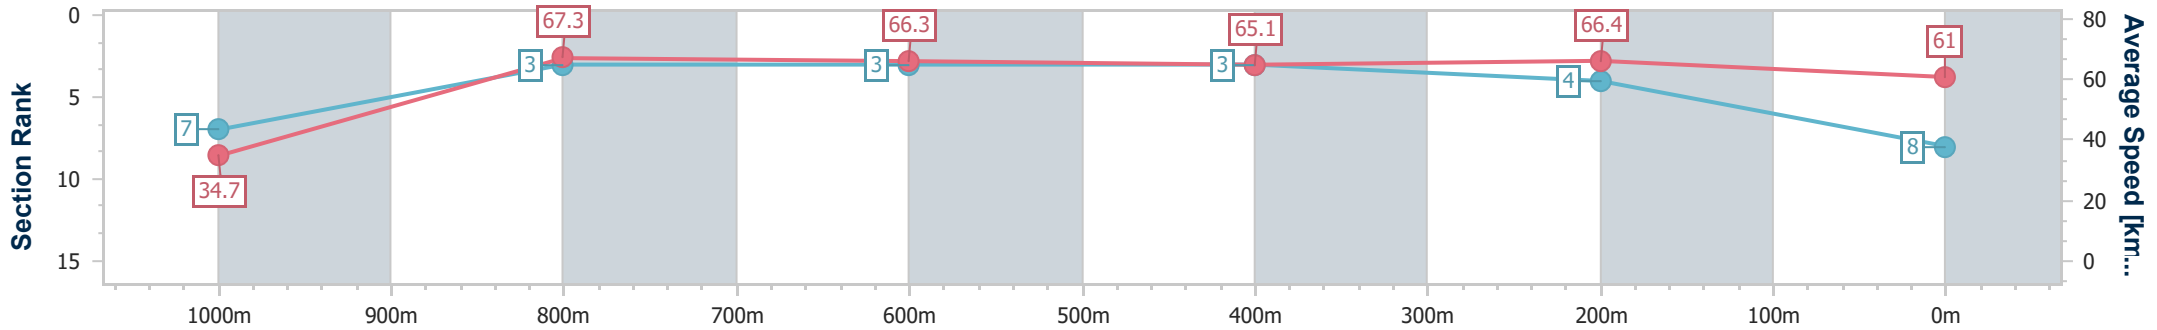

Horse/Jockey Name	Liquor
Final Rank	8
Fastest Section Time (Section)	0:05.19 (Overall)
Top Speed [km/h] (Section)	68.8 (1000m)
Race State	Finished

Doomben QLD Professional
Race 1: COUNTRY MUSIC RACEDAY 9 SEPTEMBER Class 3
Plate - 1050m
26 August 2023 - 11:54
Track Rating: Good 4, Weather: Fine, Rail Position: +4m Entire Course

BRISBANE
RACING CLUB

Section	Overall	1000m	800m	600m	400m	200m
Section Times	1:00.79 [8] (0:05.19)	0:55.60 [7] (0:10.81)	0:44.79 [3] (0:10.91)	0:33.88 [3] (0:11.18)	0:22.70 [3] (0:10.88)	0:11.82 [4] (0:11.82)
Average Speed [km/h]	34.7	67.3	66.3	65.1	66.4	61.0
Top Speed [km/h]	59.2	68.8	68.1	67.1	67.2	64.8
Avg. Dist. to Rail [m]	7.7	4.8	1.2	1.7	3.0	3.9
Avg. Stride Freq. [Hz]	2.1	2.6	2.5	2.5	2.5	2.5
Avg. Stride Length [m]	4.6	7.1	7.3	7.3	7.3	6.9

- [ ] Ranking at each section and finish
- -.-.- No data available at this section
- NA No data available