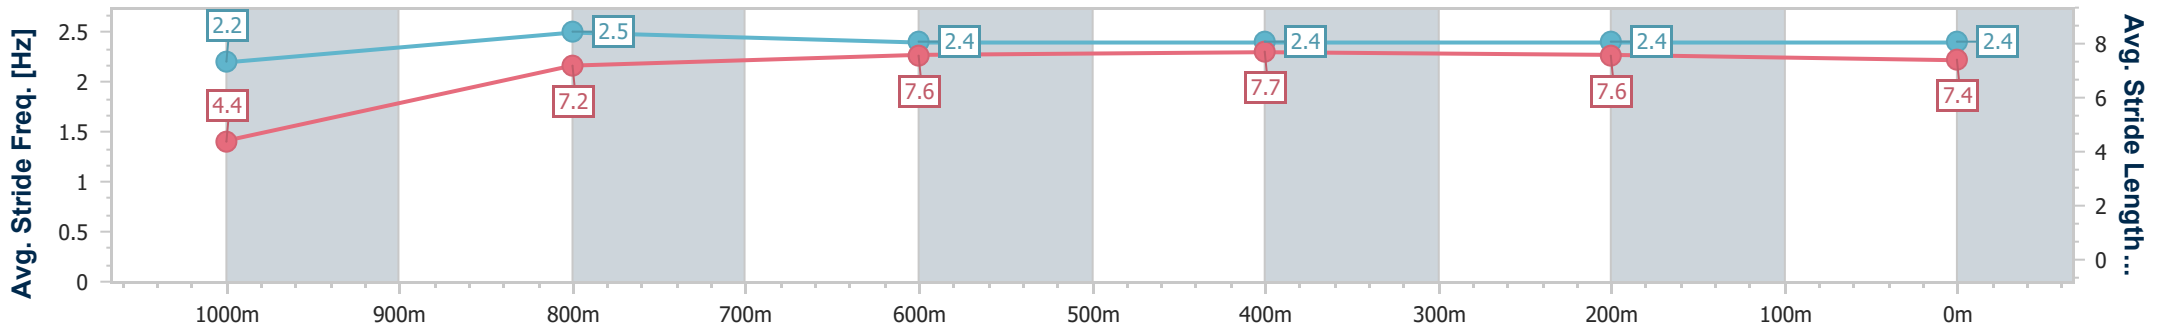

Horse/Jockey Name	Devastating
Final Rank	3
Fastest Section Time (Section)	0:04.99 (Overall)
Top Speed [km/h] (Section)	67.0 (600m)
Race State	Finished

Doomben QLD Professional
Race 1: COUNTRY MUSIC RACEDAY 9 SEPTEMBER Class 3
Plate - 1050m
26 August 2023 - 11:54
Track Rating: Good 4, Weather: Fine, Rail Position: +4m Entire Course

BRISBANE
RACING CLUB

Section	Overall	1000m	800m	600m	400m	200m
Section Times	1:00.50 [3] (0:04.99)	0:55.51 [1] (0:11.22)	0:44.29 [6] (0:10.96)	0:33.33 [5] (0:10.99)	0:22.34 [4] (0:10.96)	0:11.38 [5] (0:11.38)
Average Speed [km/h]	36.1	64.3	65.9	65.9	65.7	63.4
Top Speed [km/h]	57.9	66.0	66.4	67.0	66.8	66.1
Avg. Dist. to Rail [m]	1.4	0.5	0.7	1.0	1.6	2.7
Avg. Stride Freq. [Hz]	2.2	2.5	2.4	2.4	2.4	2.4
Avg. Stride Length [m]	4.4	7.2	7.6	7.7	7.6	7.4

- [ ] Ranking at each section and finish
- -.-.- No data available at this section
- NA No data available