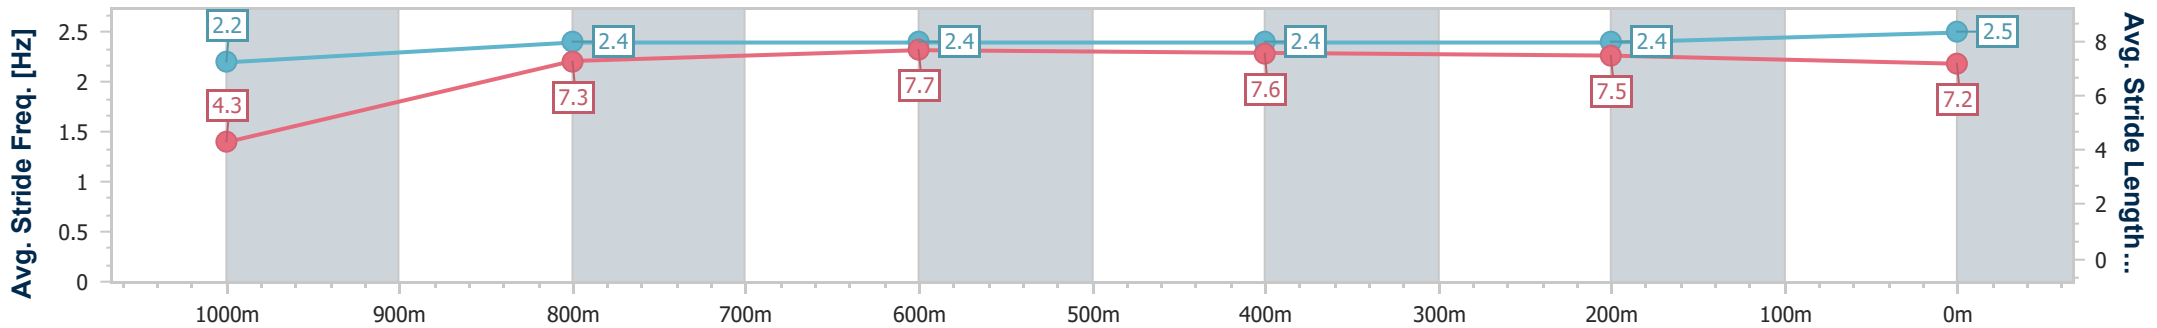

Horse/Jockey Name	Blue Spinel
Final Rank	4
Fastest Section Time (Section)	0:05.18 (Overall)
Top Speed [km/h] (Section)	67.8 (800m)
Race State	Finished

Doomben QLD Professional
Race 1: COUNTRY MUSIC RACEDAY 9 SEPTEMBER Class 3
Plate - 1050m
26 August 2023 - 11:54
Track Rating: Good 4, Weather: Fine, Rail Position: +4m Entire Course

BRISBANE
RACING CLUB

Section	Overall	1000m	800m	600m	400m	200m								
Section Times	1:00.52 [4] (0:05.18)	0:55.34 [5] (0:11.30)	0:44.04 [8] (0:10.91)	0:33.13 [8] (0:10.94)	0:22.19 [8] (0:10.93)	0:11.26 [7]								
Average Speed [km/h]	34.8	64.2	65.9	65.2	65.8	63.9								
Top Speed [km/h]	57.4	67.6	67.8	66.2	67.5	66.6								
Avg. Dist. to Rail [m]	7.1	3.7	0.7	1.5	0.9	3.6								
Avg. Stride Freq. [Hz]	2.2	2.4	2.4	2.4	2.4	2.5								
Avg. Stride Length [m]	4.3	7.3	7.7	7.6	7.5	7.2								

- [ ] Ranking at each section and finish
- -.-.- No data available at this section
- NA No data available