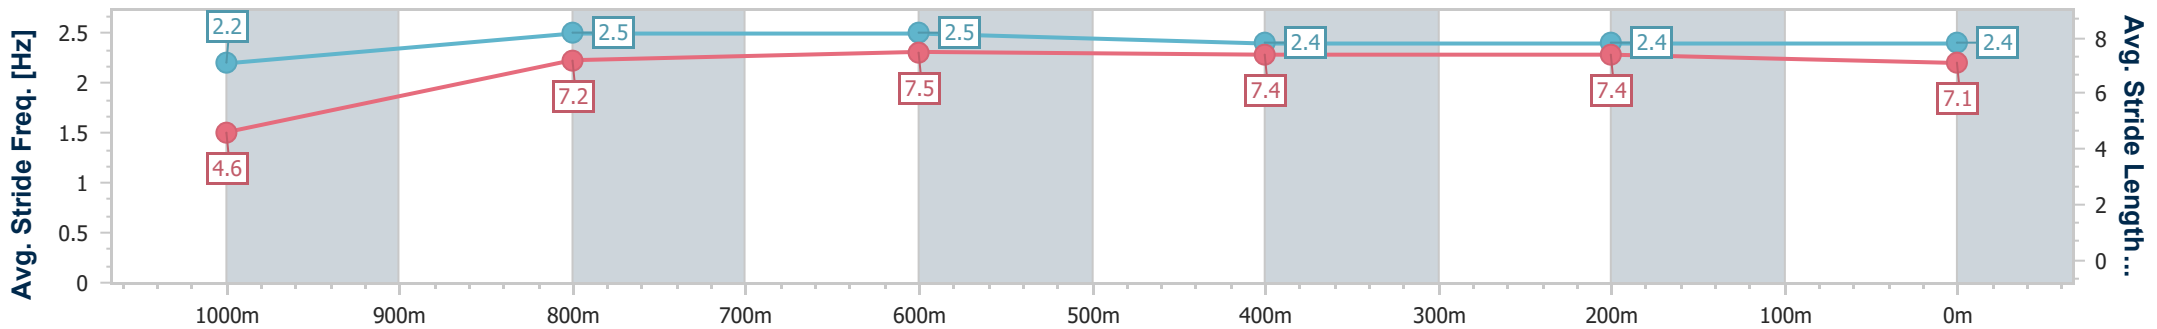

Horse/Jockey Name	Delyth
Final Rank	5
Fastest Section Time (Section)	0:05.01 (Overall)
Top Speed [km/h] (Section)	68.9 (1000m)
Race State	Finished

Doomben QLD Professional
Race 1: COUNTRY MUSIC RACEDAY 9 SEPTEMBER Class 3
Plate - 1050m
26 August 2023 - 11:54
Track Rating: Good 4, Weather: Fine, Rail Position: +4m Entire Course

BRISBANE
RACING CLUB

Section	Overall	1000m	800m	600m	400m	200m
Section Times	1:00.60 [5] (0:05.01)	0:55.59 [2] (0:10.71)	0:44.88 [1] (0:10.82)	0:34.06 [1] (0:11.24)	0:22.82 [1] (0:11.06)	0:11.76 [2] (0:11.76)
Average Speed [km/h]	36.1	67.1	66.7	64.1	65.0	61.3
Top Speed [km/h]	59.3	68.9	68.8	66.0	65.9	64.4
Avg. Dist. to Rail [m]	4.2	1.2	0.6	0.5	1.0	0.8
Avg. Stride Freq. [Hz]	2.2	2.5	2.5	2.4	2.4	2.4
Avg. Stride Length [m]	4.6	7.2	7.5	7.4	7.4	7.1

- [ ] Ranking at each section and finish
- -.-.- No data available at this section
- NA No data available