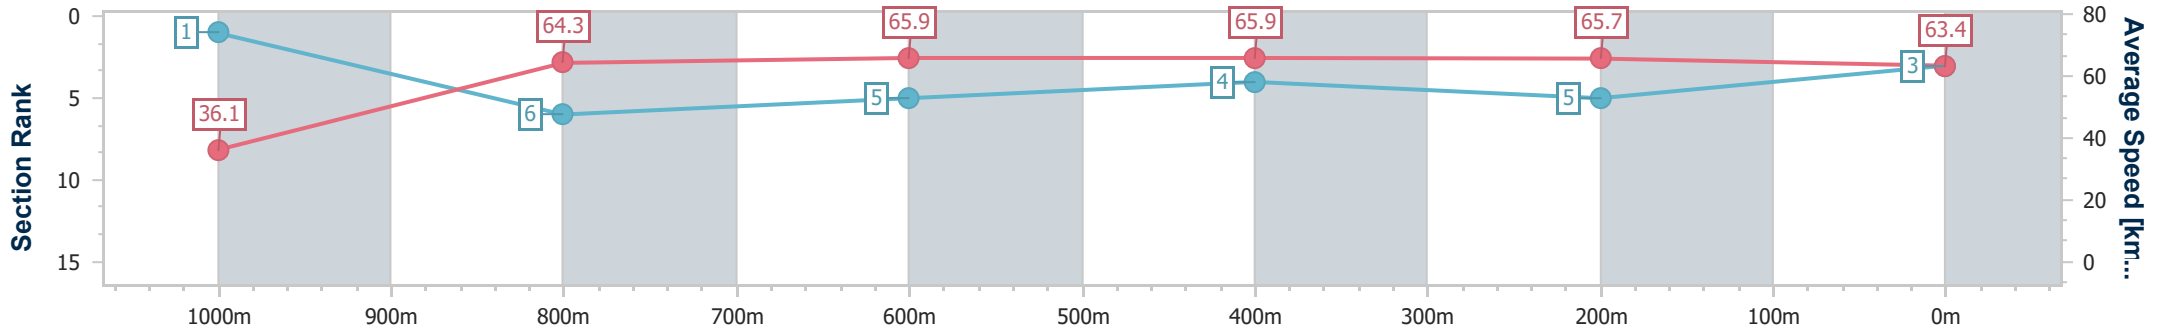

Horse/Jockey Name	Devastating
Final Rank	3
Fastest Section Time (Section)	0:04.99 (Overall)
Top Speed [km/h] (Section)	67.0 (600m)
Race State	Finished

Doomben QLD Professional
Race 1: COUNTRY MUSIC RACEDAY 9 SEPTEMBER Class 3
Plate - 1050m
26 August 2023 - 11:54
Track Rating: Good 4, Weather: Fine, Rail Position: +4m Entire Course

BRISBANE
RACING CLUB

Section	Overall	1000m	800m	600m	400m	200m
Section Times	1:00.50 [3] (0:04.99)	0:55.51 [1] (0:11.22)	0:44.29 [6] (0:10.96)	0:33.33 [5] (0:10.99)	0:22.34 [4] (0:10.96)	0:11.38 [5] (0:11.38)
Average Speed [km/h]	36.1	64.3	65.9	65.9	65.7	63.4
Top Speed [km/h]	57.9	66.0	66.4	67.0	66.8	66.1
Avg. Dist. to Rail [m]	1.4	0.5	0.7	1.0	1.6	2.7
Avg. Stride Freq. [Hz]	2.2	2.5	2.4	2.4	2.4	2.4
Avg. Stride Length [m]	4.4	7.2	7.6	7.7	7.6	7.4

- [ ] Ranking at each section and finish
- -.-.- No data available at this section
- NA No data available