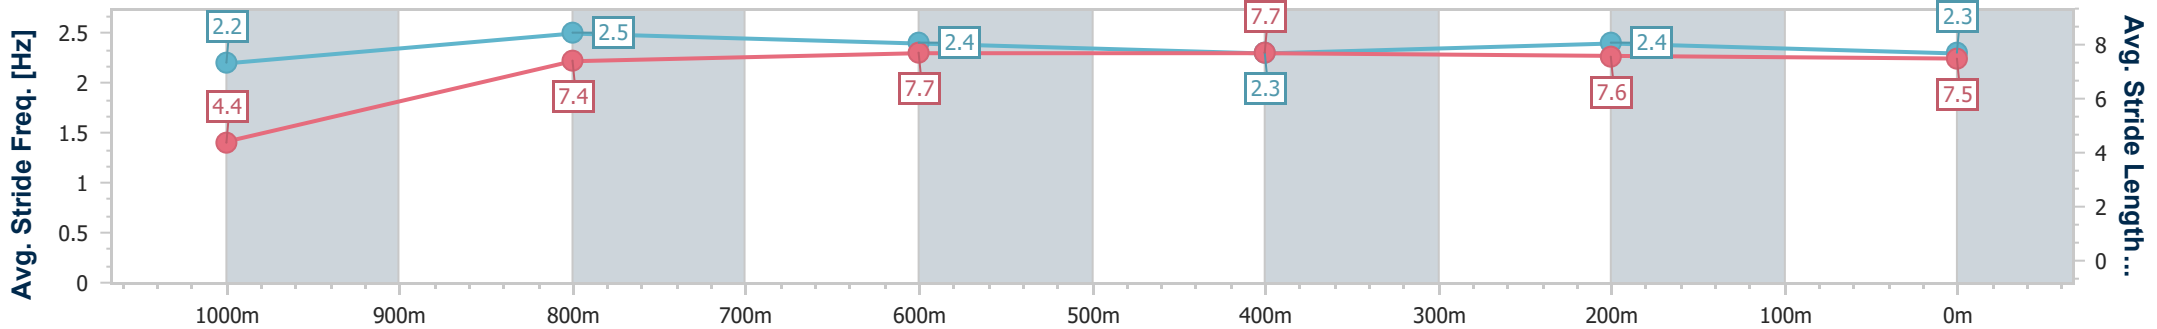

Section	Overall	1000m	800m	600m	400m	200m								
Section Times	1:00.25 [1] (0:05.18)	0:55.07 [6] (0:10.66)	0:44.41 [2] (0:10.87)	0:33.54 [2] (0:11.15)	0:22.39 [2] (0:10.86)	0:11.53 [1] (0:11.53)								
Average Speed [km/h]	34.7	68.1	66.2	64.2	66.0	62.5								
Top Speed [km/h]	60.6	70.4	68.4	66.9	67.2	66.1								
Avg. Dist. to Rail [m]	6.0	4.0	0.5	1.2	1.9	0.7								
Avg. Stride Freq. [Hz]	2.2	2.5	2.4	2.3	2.4	2.3								
Avg. Stride Length [m]	4.4	7.4	7.7	7.7	7.6	7.5								