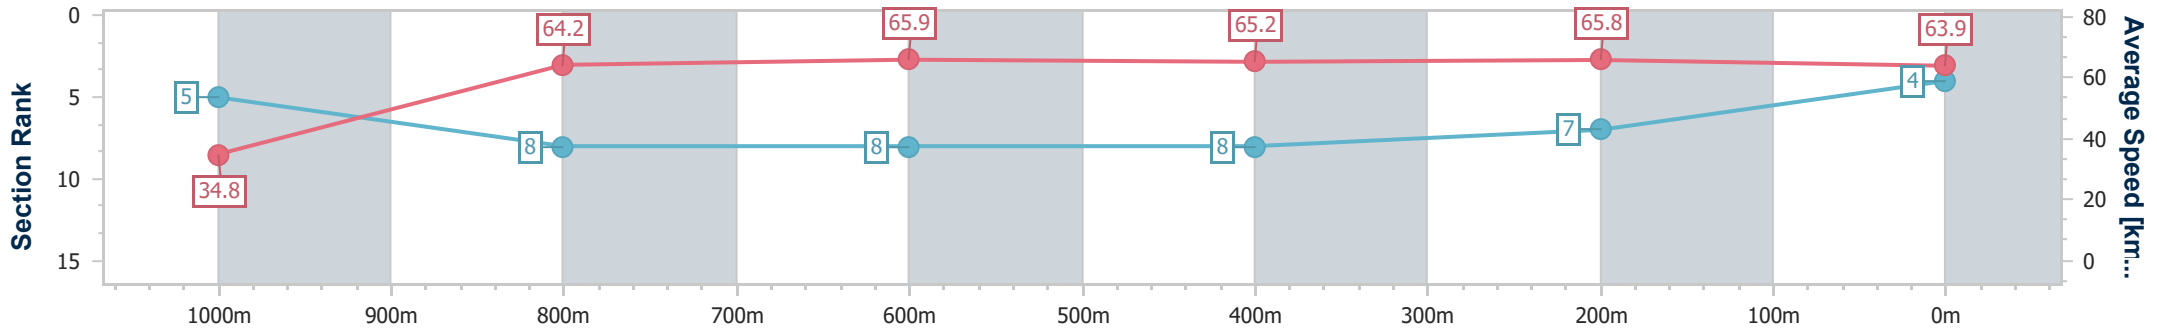

Horse/Jockey Name	Blue Spinel
Final Rank	4
Fastest Section Time (Section)	0:05.18 (Overall)
Top Speed [km/h] (Section)	67.8 (800m)
Race State	Finished

Doomben QLD Professional
Race 1: COUNTRY MUSIC RACEDAY 9 SEPTEMBER Class 3
Plate - 1050m
26 August 2023 - 11:54
Track Rating: Good 4, Weather: Fine, Rail Position: +4m Entire Course

BRISBANE
RACING CLUB

Section	Overall	1000m	800m	600m	400m	200m								
Section Times	1:00.52 [4] (0:05.18)	0:55.34 [5] (0:11.30)	0:44.04 [8] (0:10.91)	0:33.13 [8] (0:10.94)	0:22.19 [8] (0:10.93)	0:11.26 [7]								
Average Speed [km/h]	34.8	64.2	65.9	65.2	65.8	63.9								
Top Speed [km/h]	57.4	67.6	67.8	66.2	67.5	66.6								
Avg. Dist. to Rail [m]	7.1	3.7	0.7	1.5	0.9	3.6								
Avg. Stride Freq. [Hz]	2.2	2.4	2.4	2.4	2.4	2.5								
Avg. Stride Length [m]	4.3	7.3	7.7	7.6	7.5	7.2								

- [ ] Ranking at each section and finish
- -.-.- No data available at this section
- NA No data available