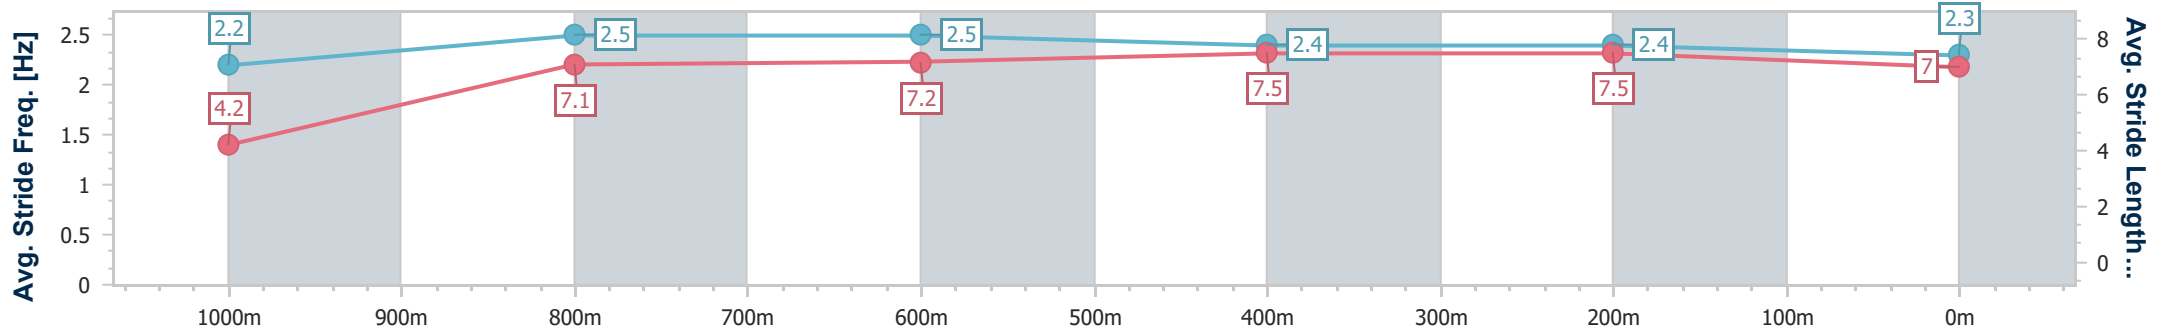

Horse/Jockey Name	Mr Tabasco
Final Rank	9
Fastest Section Time (Section)	0:05.39 (Overall)
Top Speed [km/h] (Section)	67.2 (1000m)
Race State	Finished

Doomben QLD Professional
Race 1: COUNTRY MUSIC RACEDAY 9 SEPTEMBER Class 3
Plate - 1050m
26 August 2023 - 11:54
Track Rating: Good 4, Weather: Fine, Rail Position: +4m Entire Course

BRISBANE
RACING CLUB

Section	Overall	1000m	800m	600m	400m	200m								
Section Times	1:02.75 [9] (0:05.39)	0:57.36 [9] (0:11.10)	0:46.26 [9] (0:11.31)	0:34.95 [9] (0:11.17)	0:23.78 [9] (0:11.21)	0:12.57 [9] (0:12.57)								
Average Speed [km/h]	33.3	64.9	63.7	64.1	64.1	57.3								
Top Speed [km/h]	55.5	67.2	66.4	65.6	65.1	62.6								
Avg. Dist. to Rail [m]	4.0	0.6	0.3	1.0	0.6	0.4								
Avg. Stride Freq. [Hz]	2.2	2.5	2.5	2.4	2.4	2.3								
Avg. Stride Length [m]	4.2	7.1	7.2	7.5	7.5	7.0								

- [ ] Ranking at each section and finish
- -.-.- No data available at this section
- NA No data available