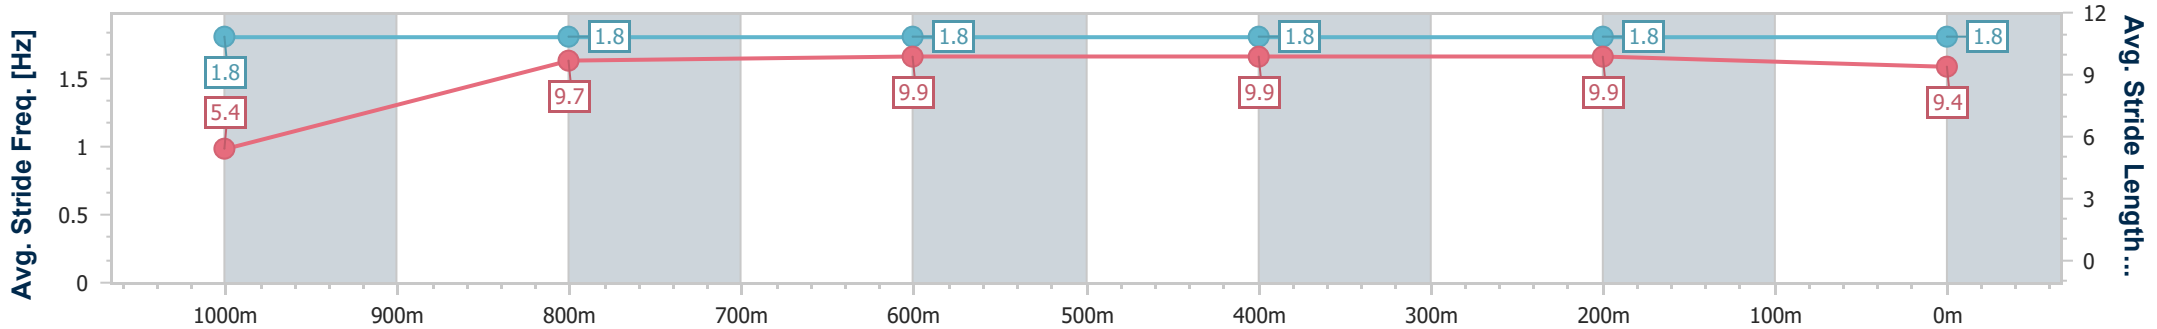

Horse/Jockey Name	Clovelly
Final Rank	7
Fastest Section Time (Section)	0:05.01 (Overall)
Top Speed [km/h] (Section)	68.5 (1000m)
Race State	Finished

Doomben QLD Professional
Race 1: COUNTRY MUSIC RACEDAY 9 SEPTEMBER Class 3
Plate - 1050m
26 August 2023 - 11:54
Track Rating: Good 4, Weather: Fine, Rail Position: +4m Entire Course

BRISBANE
RACING CLUB

Section	Overall	1000m	800m	600m	400m	200m								
Section Times	1:00.76 [7] (0:05.01)	0:55.75 [3] (0:11.08)	0:44.67 [5] (0:11.09)	0:33.58 [6] (0:11.07)	0:22.51 [6] (0:11.00)	0:11.51 [6] (0:11.51)								
Average Speed [km/h]	36.2	65.1	65.7	66.1	65.7	62.6								
Top Speed [km/h]	57.3	68.5	67.6	67.5	67.1	66.0								
Avg. Dist. to Rail [m]	2.5	1.1	2.6	2.7	2.6	4.5								
Avg. Stride Freq. [Hz]	1.8	1.8	1.8	1.8	1.8	1.8								
Avg. Stride Length [m]	5.4	9.7	9.9	9.9	9.9	9.4								

- [ ] Ranking at each section and finish
- -.-.- No data available at this section
- NA No data available