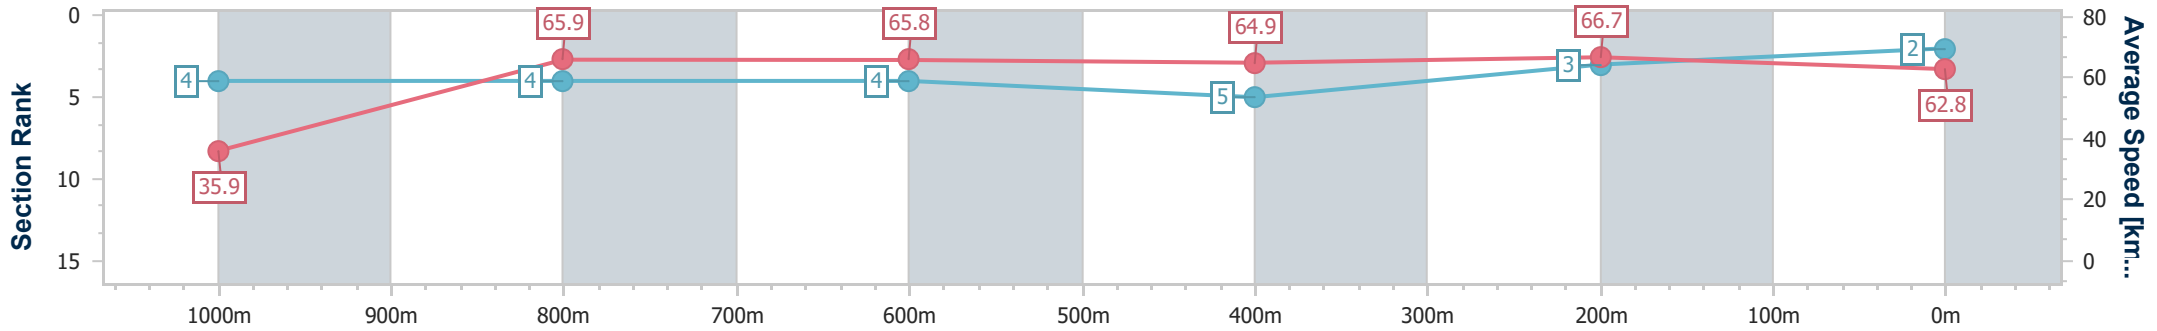

Horse/Jockey Name	Compassionate
Final Rank	2
Fastest Section Time (Section)	0:05.03 (Overall)
Top Speed [km/h] (Section)	67.6 (400m)
Race State	Finished

Doomben QLD Professional
Race 1: COUNTRY MUSIC RACEDAY 9 SEPTEMBER Class 3
Plate - 1050m
26 August 2023 - 11:54
Track Rating: Good 4, Weather: Fine, Rail Position: +4m Entire Course

BRISBANE
RACING CLUB

Section	Overall	1000m	800m	600m	400m	200m
Section Times	1:00.45 [2] (0:05.03)	0:55.42 [4] (0:10.97)	0:44.45 [4] (0:11.01)	0:33.44 [4] (0:11.16)	0:22.28 [5] (0:10.80)	0:11.48 [3] (0:11.48)
Average Speed [km/h]	35.9	65.9	65.8	64.9	66.7	62.8
Top Speed [km/h]	59.4	67.6	67.6	67.6	67.6	67.1
Avg. Dist. to Rail [m]	2.3	1.0	1.4	1.2	0.2	1.1
Avg. Stride Freq. [Hz]	2.2	2.8	2.7	2.7	2.7	2.6
Avg. Stride Length [m]	4.4	6.5	6.7	6.8	6.9	6.7

- [ ] Ranking at each section and finish
- -.-.- No data available at this section
- NA No data available