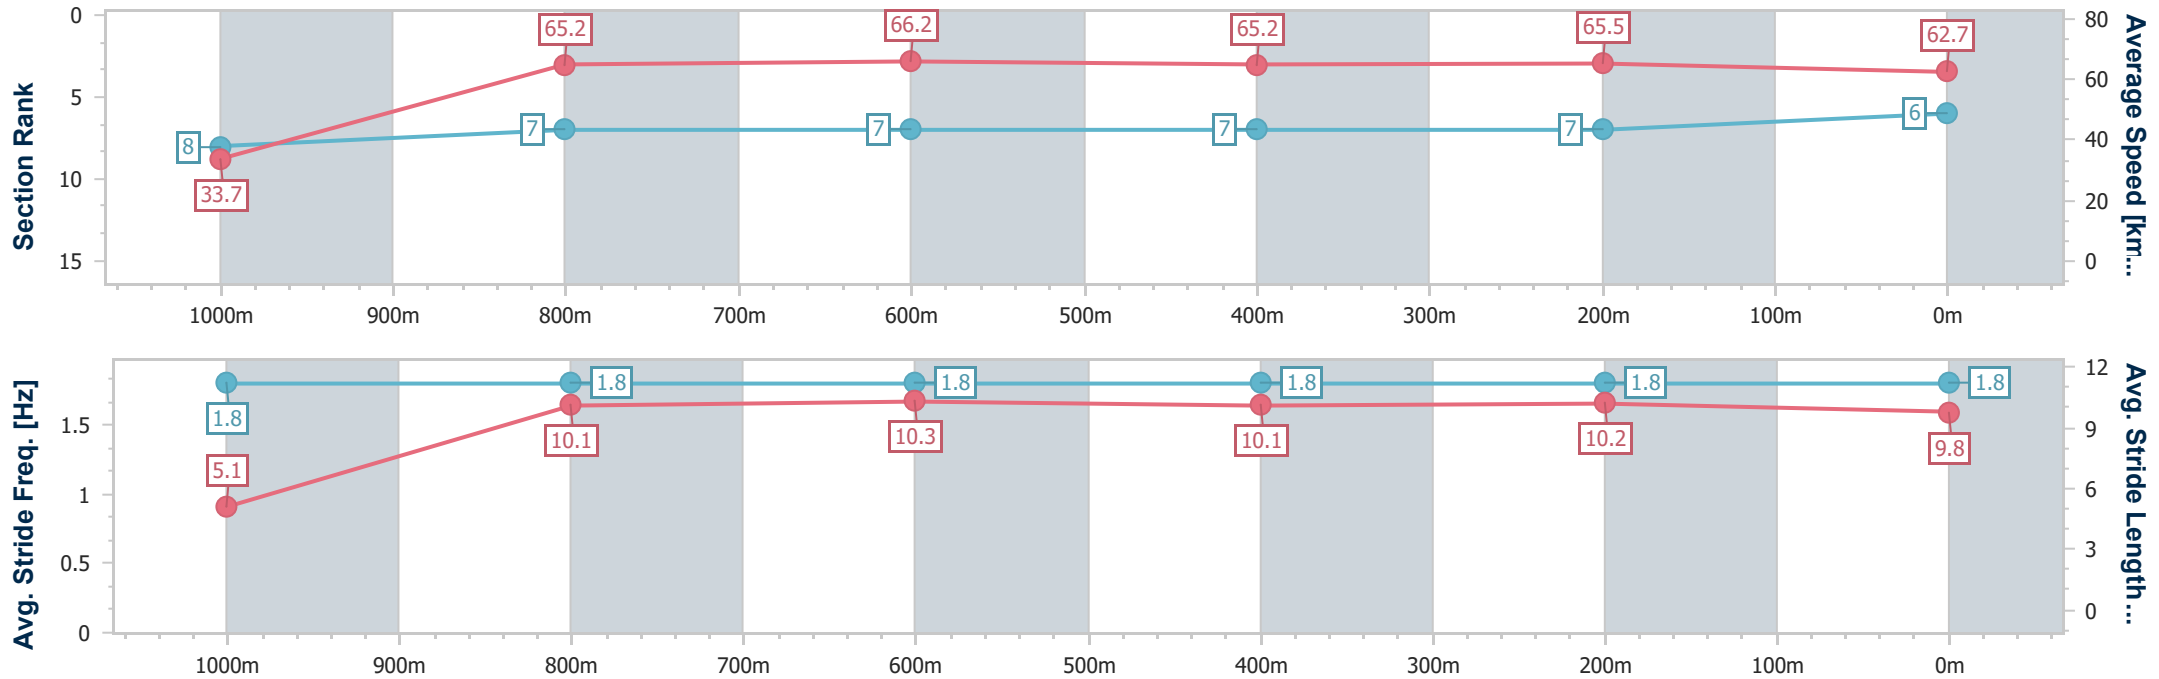

Horse/Jockey Name	Befana
Final Rank	6
Fastest Section Time (Section)	0:05.32 (Overall)
Top Speed [km/h] (Section)	68.8 (1000m)
Race State	Finished

Doomben QLD Professional
Race 1: COUNTRY MUSIC RACEDAY 9 SEPTEMBER Class 3
Plate - 1050m
26 August 2023 - 11:54
Track Rating: Good 4, Weather: Fine, Rail Position: +4m Entire Course

BRISBANE
RACING CLUB

Section	Overall	1000m	800m	600m	400m	200m
Section Times	1:00.73 [6] (0:05.32)	0:55.41 [8] (0:11.11)	0:44.30 [7] (0:10.91)	0:33.39 [7] (0:10.98)	0:22.41 [7] (0:10.94)	0:11.47 [7] (0:11.47)
Average Speed [km/h]	33.7	65.2	66.2	65.2	65.5	62.7
Top Speed [km/h]	55.4	68.8	68.7	65.6	66.5	64.9
Avg. Dist. to Rail [m]	9.1	3.5	0.6	1.1	1.9	2.7
Avg. Stride Freq. [Hz]	1.8	1.8	1.8	1.8	1.8	1.8
Avg. Stride Length [m]	5.1	10.1	10.3	10.1	10.2	9.8

- [ ] Ranking at each section and finish
- -.-.- No data available at this section
- NA No data available