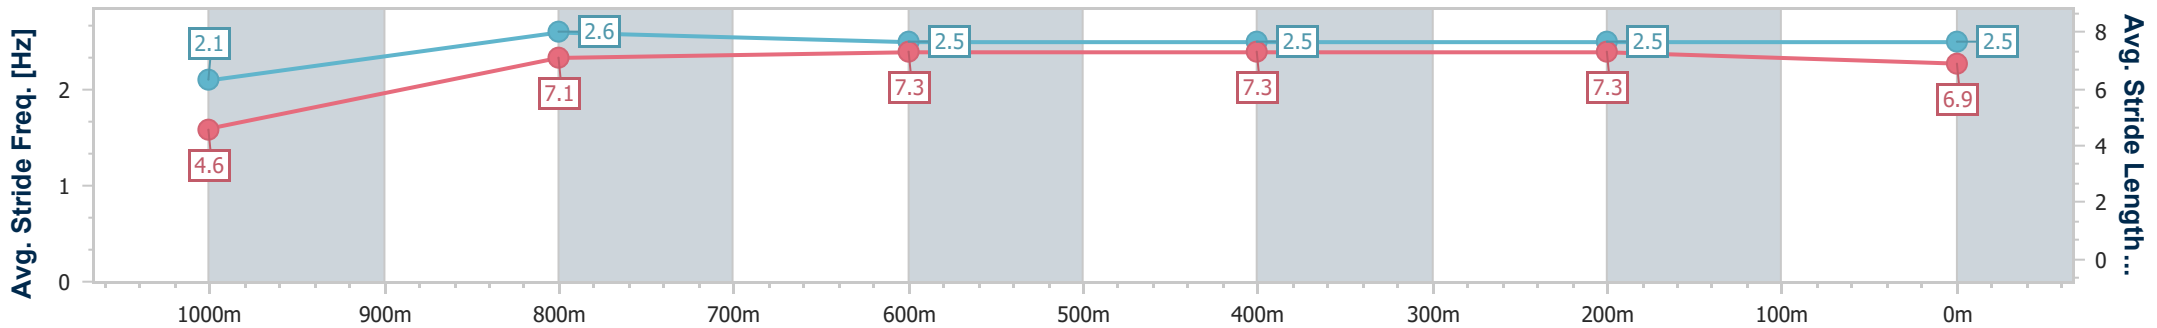

Horse/Jockey Name	Liquor
Final Rank	8
Fastest Section Time (Section)	0:05.19 (Overall)
Top Speed [km/h] (Section)	68.8 (1000m)
Race State	Finished

Doomben QLD Professional
Race 1: COUNTRY MUSIC RACEDAY 9 SEPTEMBER Class 3
Plate - 1050m
26 August 2023 - 11:54
Track Rating: Good 4, Weather: Fine, Rail Position: +4m Entire Course

BRISBANE
RACING CLUB

Section	Overall	1000m	800m	600m	400m	200m
Section Times	1:00.79 [8] (0:05.19)	0:55.60 [7] (0:10.81)	0:44.79 [3] (0:10.91)	0:33.88 [3] (0:11.18)	0:22.70 [3] (0:10.88)	0:11.82 [4] (0:11.82)
Average Speed [km/h]	34.7	67.3	66.3	65.1	66.4	61.0
Top Speed [km/h]	59.2	68.8	68.1	67.1	67.2	64.8
Avg. Dist. to Rail [m]	7.7	4.8	1.2	1.7	3.0	3.9
Avg. Stride Freq. [Hz]	2.1	2.6	2.5	2.5	2.5	2.5
Avg. Stride Length [m]	4.6	7.1	7.3	7.3	7.3	6.9

- [ ] Ranking at each section and finish
- -.-.- No data available at this section
- NA No data available