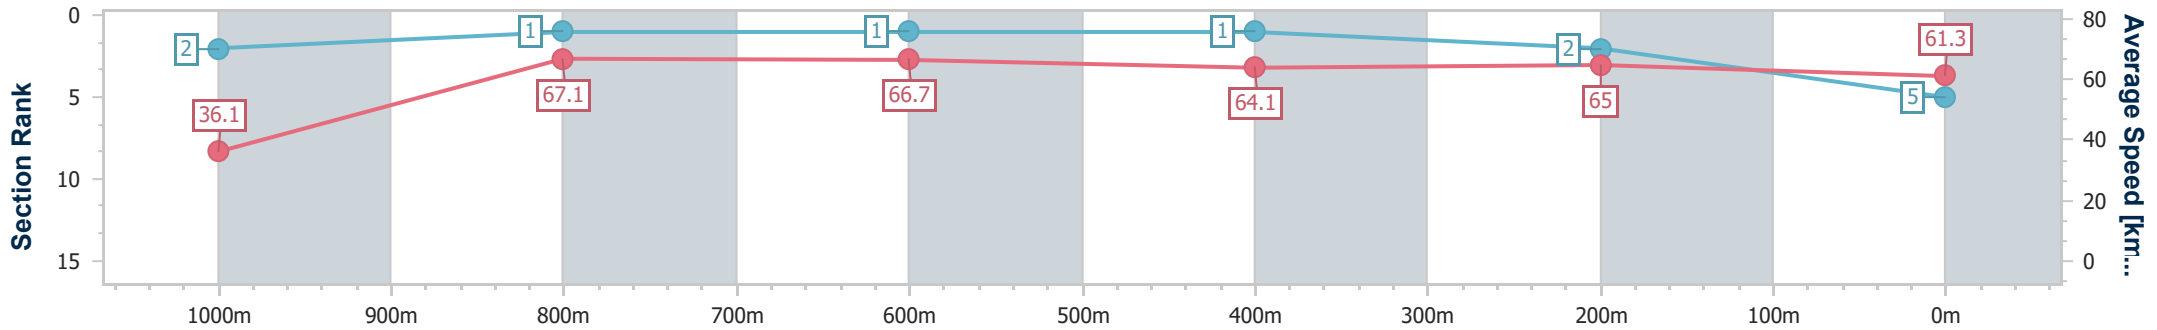

Horse/Jockey Name	Delyth
Final Rank	5
Fastest Section Time (Section)	0:05.01 (Overall)
Top Speed [km/h] (Section)	68.9 (1000m)
Race State	Finished

Doomben QLD Professional
Race 1: COUNTRY MUSIC RACEDAY 9 SEPTEMBER Class 3
Plate - 1050m
26 August 2023 - 11:54
Track Rating: Good 4, Weather: Fine, Rail Position: +4m Entire Course

BRISBANE
RACING CLUB

Section	Overall	1000m	800m	600m	400m	200m
Section Times	1:00.60 [5] (0:05.01)	0:55.59 [2] (0:10.71)	0:44.88 [1] (0:10.82)	0:34.06 [1] (0:11.24)	0:22.82 [1] (0:11.06)	0:11.76 [2] (0:11.76)
Average Speed [km/h]	36.1	67.1	66.7	64.1	65.0	61.3
Top Speed [km/h]	59.3	68.9	68.8	66.0	65.9	64.4
Avg. Dist. to Rail [m]	4.2	1.2	0.6	0.5	1.0	0.8
Avg. Stride Freq. [Hz]	2.2	2.5	2.5	2.4	2.4	2.4
Avg. Stride Length [m]	4.6	7.2	7.5	7.4	7.4	7.1

- [ ] Ranking at each section and finish
- -.-.- No data available at this section
- NA No data available