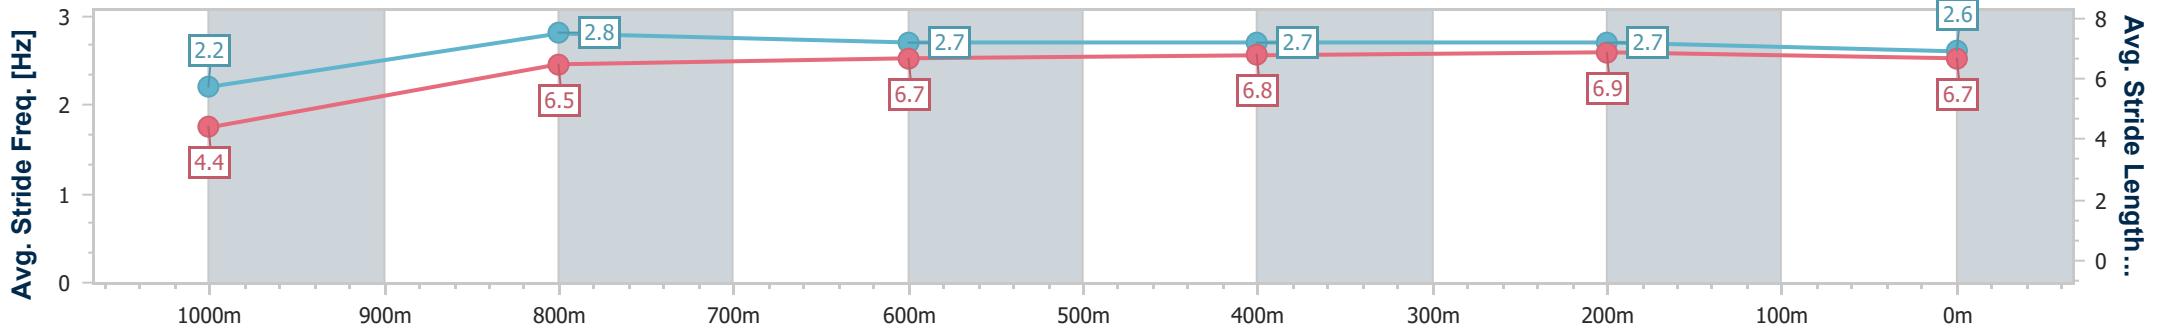

Horse/Jockey Name	Compassionate
Final Rank	2
Fastest Section Time (Section)	0:05.03 (Overall)
Top Speed [km/h] (Section)	67.6 (400m)
Race State	Finished

Doomben QLD Professional
Race 1: COUNTRY MUSIC RACEDAY 9 SEPTEMBER Class 3
Plate - 1050m
26 August 2023 - 11:54
Track Rating: Good 4, Weather: Fine, Rail Position: +4m Entire Course

BRISBANE
RACING CLUB

Section	Overall	1000m	800m	600m	400m	200m
Section Times	1:00.45 [2] (0:05.03)	0:55.42 [4] (0:10.97)	0:44.45 [4] (0:11.01)	0:33.44 [4] (0:11.16)	0:22.28 [5] (0:10.80)	0:11.48 [3] (0:11.48)
Average Speed [km/h]	35.9	65.9	65.8	64.9	66.7	62.8
Top Speed [km/h]	59.4	67.6	67.6	67.6	67.6	67.1
Avg. Dist. to Rail [m]	2.3	1.0	1.4	1.2	0.2	1.1
Avg. Stride Freq. [Hz]	2.2	2.8	2.7	2.7	2.7	2.6
Avg. Stride Length [m]	4.4	6.5	6.7	6.8	6.9	6.7

- [ ] Ranking at each section and finish
- -.-.- No data available at this section
- NA No data available