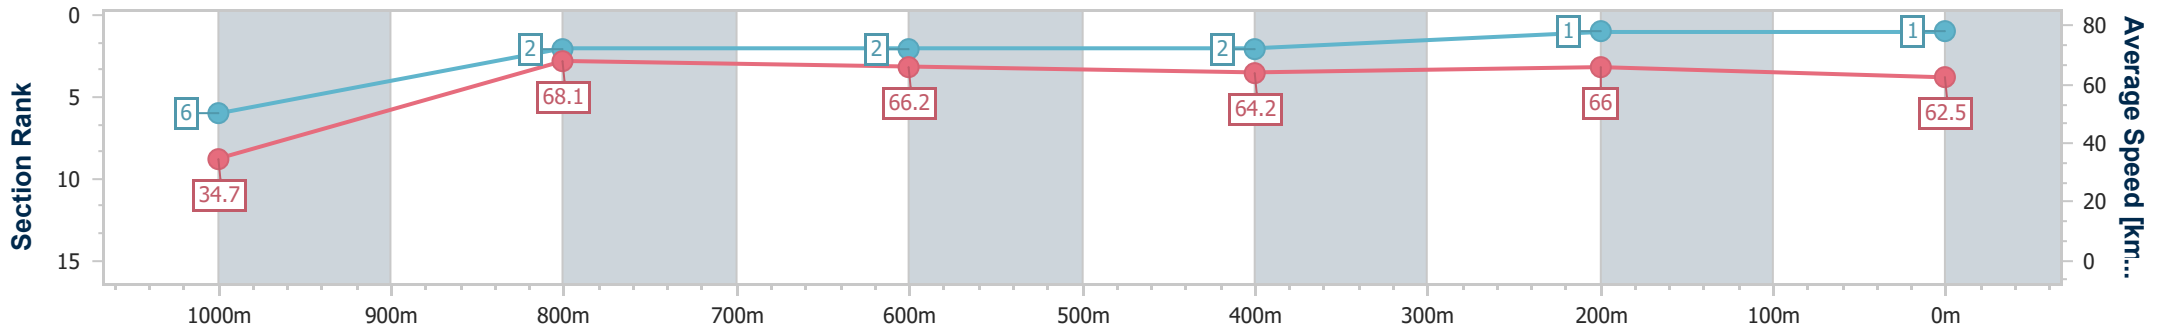

Section	Overall	1000m	800m	600m	400m	200m								
Section Times	1:00.25 [1] (0:05.18)	0:55.07 [6] (0:10.66)	0:44.41 [2] (0:10.87)	0:33.54 [2] (0:11.15)	0:22.39 [2] (0:10.86)	0:11.53 [1] (0:11.53)								
Average Speed [km/h]	34.7	68.1	66.2	64.2	66.0	62.5								
Top Speed [km/h]	60.6	70.4	68.4	66.9	67.2	66.1								
Avg. Dist. to Rail [m]	6.0	4.0	0.5	1.2	1.9	0.7								
Avg. Stride Freq. [Hz]	2.2	2.5	2.4	2.3	2.4	2.3								
Avg. Stride Length [m]	4.4	7.4	7.7	7.7	7.6	7.5								