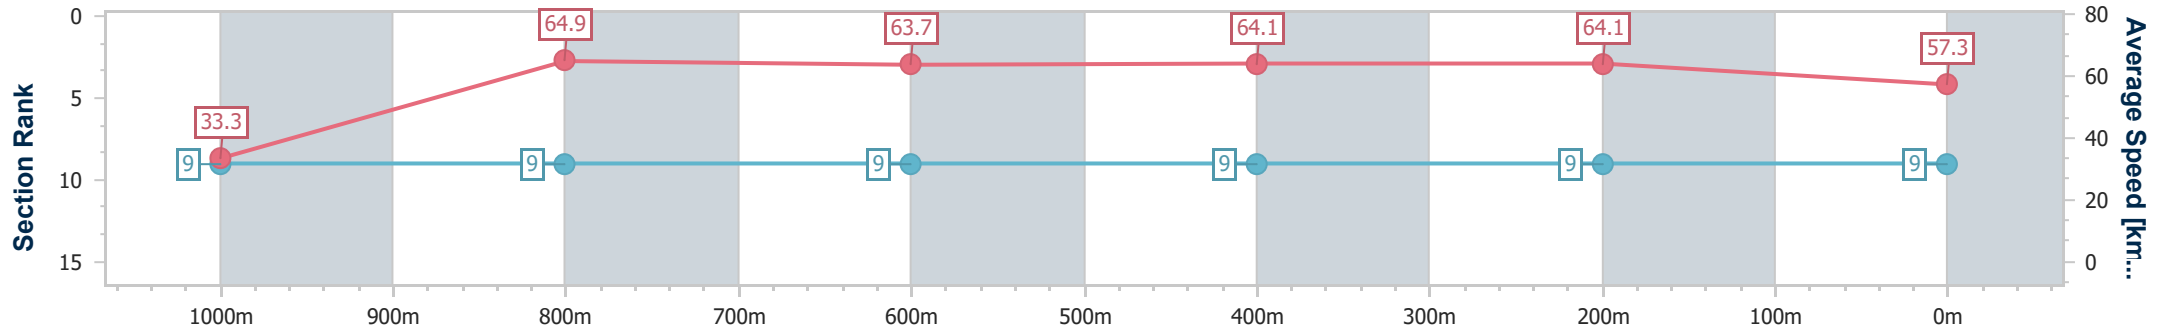

Horse/Jockey Name	Mr Tabasco
Final Rank	9
Fastest Section Time (Section)	0:05.39 (Overall)
Top Speed [km/h] (Section)	67.2 (1000m)
Race State	Finished

Doomben QLD Professional
Race 1: COUNTRY MUSIC RACEDAY 9 SEPTEMBER Class 3
Plate - 1050m
26 August 2023 - 11:54
Track Rating: Good 4, Weather: Fine, Rail Position: +4m Entire Course

BRISBANE
RACING CLUB

Section	Overall	1000m	800m	600m	400m	200m								
Section Times	1:02.75 [9] (0:05.39)	0:57.36 [9] (0:11.10)	0:46.26 [9] (0:11.31)	0:34.95 [9] (0:11.17)	0:23.78 [9] (0:11.21)	0:12.57 [9] (0:12.57)								
Average Speed [km/h]	33.3	64.9	63.7	64.1	64.1	57.3								
Top Speed [km/h]	55.5	67.2	66.4	65.6	65.1	62.6								
Avg. Dist. to Rail [m]	4.0	0.6	0.3	1.0	0.6	0.4								
Avg. Stride Freq. [Hz]	2.2	2.5	2.5	2.4	2.4	2.3								
Avg. Stride Length [m]	4.2	7.1	7.2	7.5	7.5	7.0								

- [ ] Ranking at each section and finish
- -.-.- No data available at this section
- NA No data available