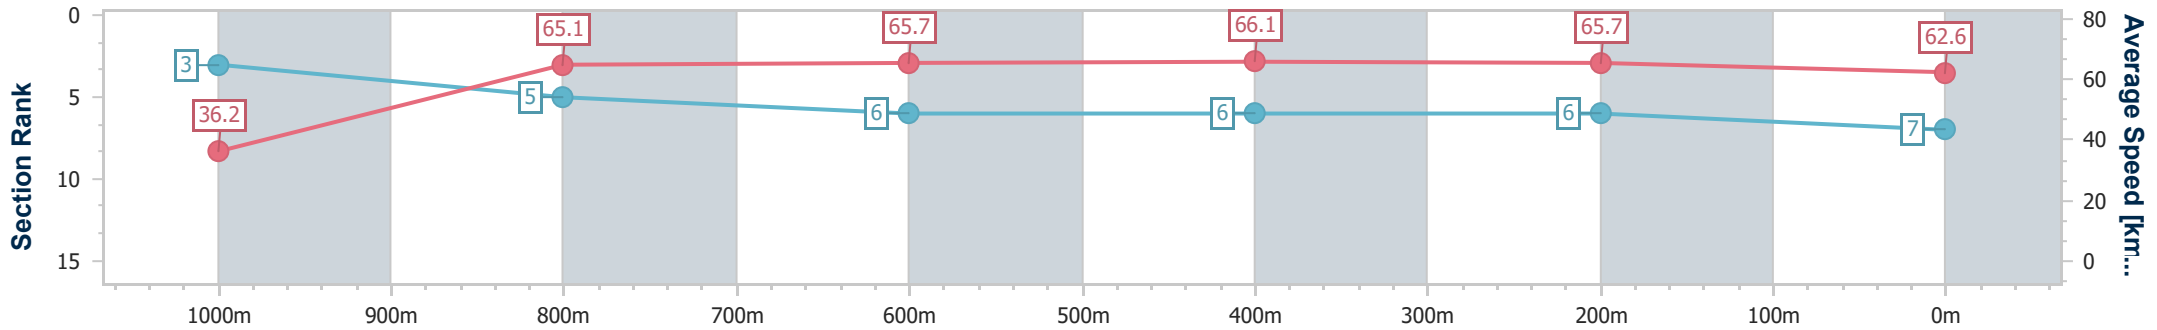

Horse/Jockey Name	Clovelly
Final Rank	7
Fastest Section Time (Section)	0:05.01 (Overall)
Top Speed [km/h] (Section)	68.5 (1000m)
Race State	Finished

Doomben QLD Professional
Race 1: COUNTRY MUSIC RACEDAY 9 SEPTEMBER Class 3
Plate - 1050m
26 August 2023 - 11:54
Track Rating: Good 4, Weather: Fine, Rail Position: +4m Entire Course

BRISBANE
RACING CLUB

Section	Overall	1000m	800m	600m	400m	200m								
Section Times	1:00.76 [7] (0:05.01)	0:55.75 [3] (0:11.08)	0:44.67 [5] (0:11.09)	0:33.58 [6] (0:11.07)	0:22.51 [6] (0:11.00)	0:11.51 [6] (0:11.51)								
Average Speed [km/h]	36.2	65.1	65.7	66.1	65.7	62.6								
Top Speed [km/h]	57.3	68.5	67.6	67.5	67.1	66.0								
Avg. Dist. to Rail [m]	2.5	1.1	2.6	2.7	2.6	4.5								
Avg. Stride Freq. [Hz]	1.8	1.8	1.8	1.8	1.8	1.8								
Avg. Stride Length [m]	5.4	9.7	9.9	9.9	9.9	9.4								

- [ ] Ranking at each section and finish
- -.-.- No data available at this section
- NA No data available