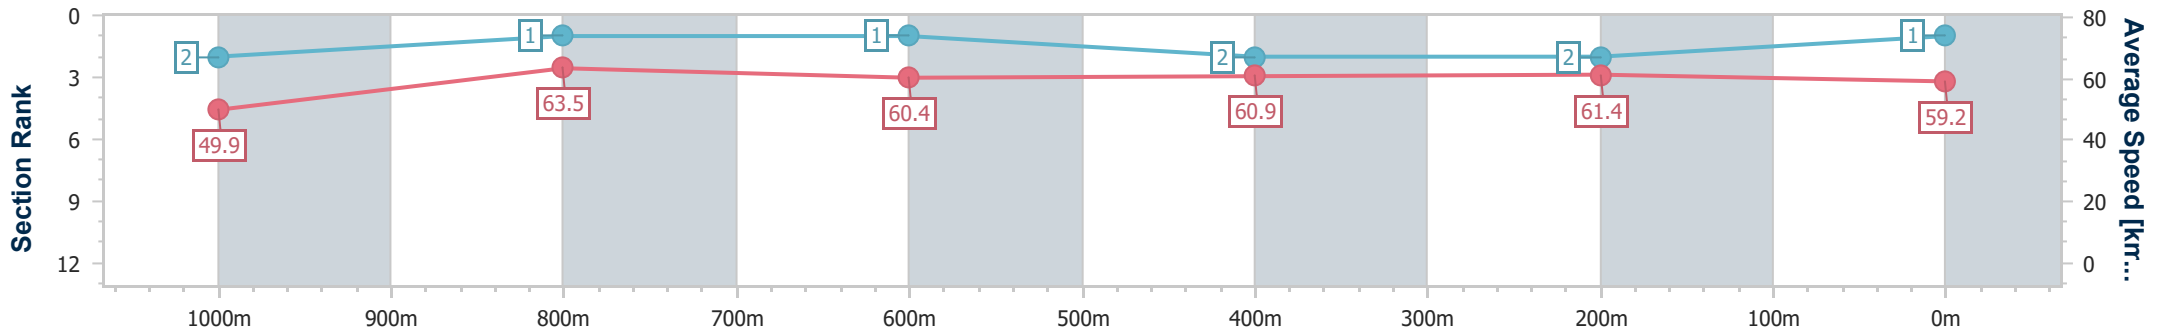

Toowoomba QLD Professional  
 Race 2: PRYDE'S EASIFEED Class 1 Handicap - 1200m  
 26 August 2023 - 17:55  
 Track Rating: Good 4, Weather: Fine, Rail Position: +3m Entire

Section	Overall	1000m	800m	600m	400m	200m
Section Times	1:13.48 [1] (0:14.43)	0:59.05 [2] (0:11.45)	0:47.60 [1] (0:11.97)	0:35.63 [1] (0:11.83)	0:23.80 [2] (0:11.67)	0:12.13 [2] (0:12.13)
Average Speed [km/h]	49.9	63.5	60.4	60.9	61.4	59.2
Top Speed [km/h]	66.7	66.2	61.1	62.3	62.3	61.5
Avg. Dist. to Rail [m]	9.3	3.3	1.2	0.7	0.9	1.6
Avg. Stride Freq. [Hz]	2.4	2.4	2.3	2.3	2.3	2.3
Avg. Stride Length [m]	5.9	7.5	7.4	7.3	7.3	7.2