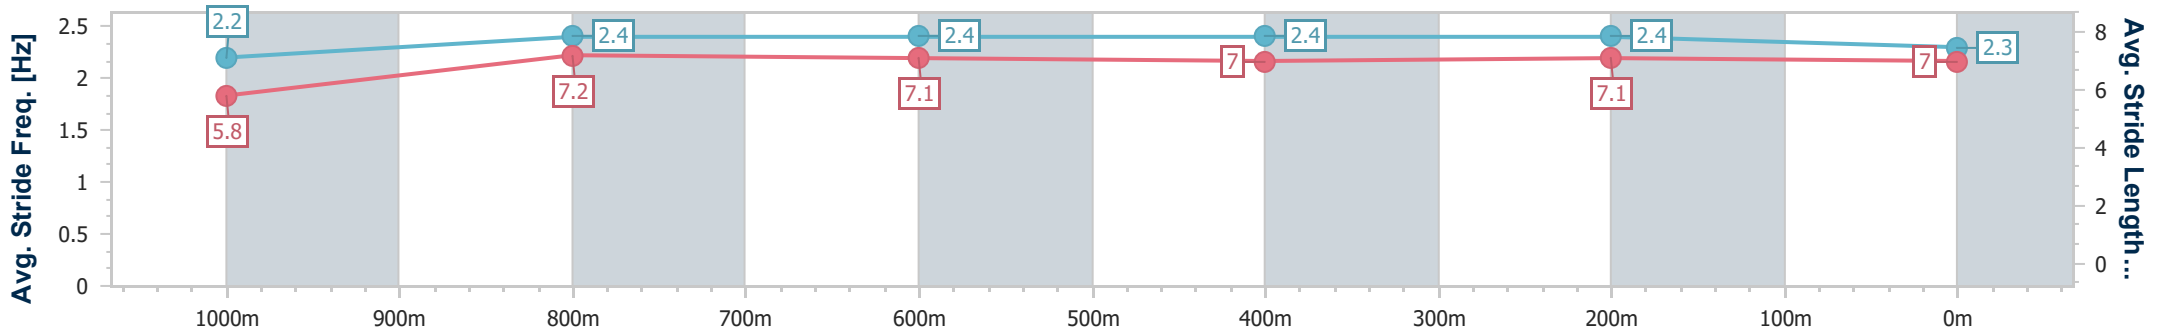

- [ ] Ranking at each section and finish
- .-.- No data available at this section
- NA No data available

Horse/Jockey Name	Shouts Outback
Final Rank	7
Fastest Section Time (Section)	0:11.60 (1000m)
Top Speed [km/h] (Section)	65.3 (Overall)
Race State	Finished

Toowoomba QLD Professional  
 Race 2: PRYDE'S EASIFEED Class 1 Handicap - 1200m  
 26 August 2023 - 17:55  
 Track Rating: Good 4, Weather: Fine, Rail Position: +3m Entire

Section	Overall	1000m	800m	600m	400m	200m
Section Times	1:14.30 [7] (0:15.21)	0:59.09 [8] (0:11.60)	0:47.49 [7] (0:11.83)	0:35.66 [8] (0:11.88)	0:23.78 [8] (0:11.70)	0:12.08 [8] (0:12.08)
Average Speed [km/h]	47.4	62.5	60.7	60.2	61.2	59.6
Top Speed [km/h]	65.3	64.1	61.3	61.1	61.9	60.3
Avg. Dist. to Rail [m]	6.5	2.3	1.1	1.2	1.2	4.0
Avg. Stride Freq. [Hz]	2.2	2.4	2.4	2.4	2.4	2.3
Avg. Stride Length [m]	5.8	7.2	7.1	7.0	7.1	7.0