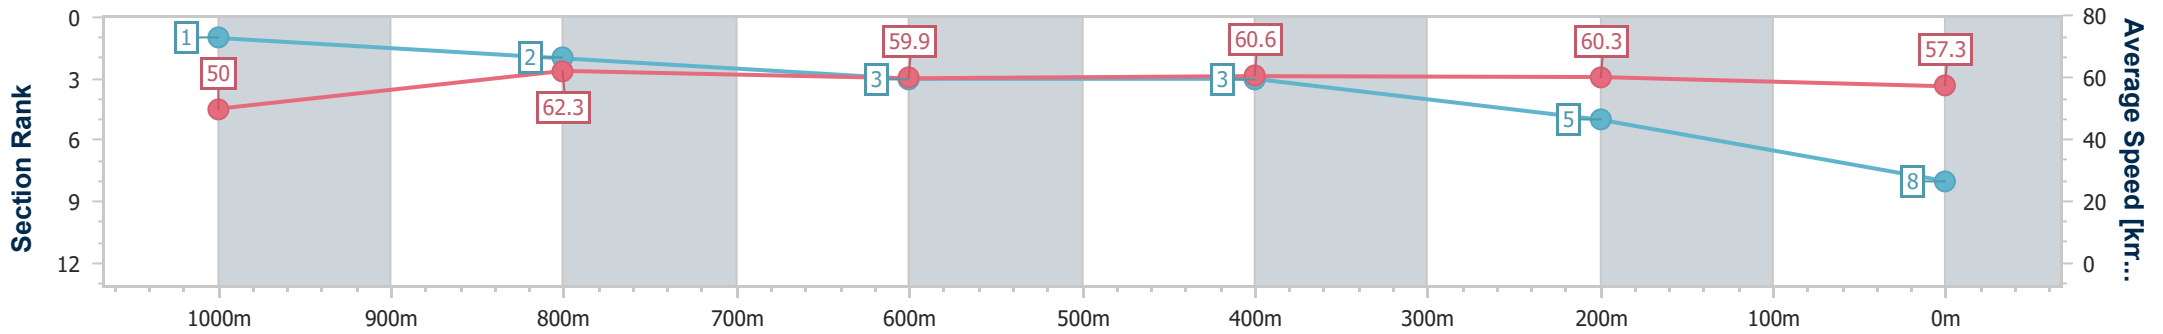

- [ ] Ranking at each section and finish
- .-.- No data available at this section
- NA No data available

Horse/Jockey Name	Divenire
Final Rank	8
Fastest Section Time (Section)	0:11.58 (1000m)
Top Speed [km/h] (Section)	66.4 (Overall)
Race State	Finished

Toowoomba QLD Professional  
 Race 2: PRYDE'S EASIFEED Class 1 Handicap - 1200m  
 26 August 2023 - 17:55  
 Track Rating: Good 4, Weather: Fine, Rail Position: +3m Entire

Section	Overall	1000m	800m	600m	400m	200m
Section Times	1:14.42 [8] (0:14.42)	1:00.00 [1] (0:11.58)	0:48.42 [2] (0:12.08)	0:36.34 [3] (0:11.87)	0:24.47 [3] (0:11.94)	0:12.53 [5] (0:12.53)
Average Speed [km/h]	50.0	62.3	59.9	60.6	60.3	57.3
Top Speed [km/h]	66.4	64.5	60.9	61.6	60.6	59.7
Avg. Dist. to Rail [m]	4.1	0.6	1.2	0.3	0.3	0.9
Avg. Stride Freq. [Hz]	2.5	2.5	2.4	2.4	2.5	2.4
Avg. Stride Length [m]	5.7	6.9	6.9	6.9	6.8	6.7