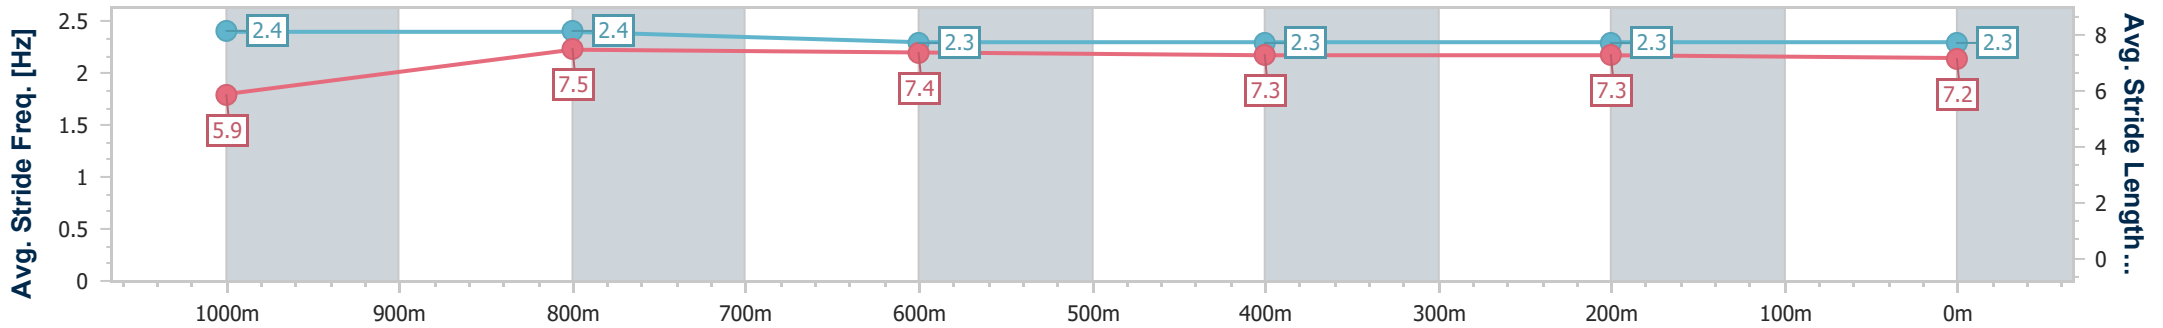

Toowoomba QLD Professional  
 Race 2: PRYDE'S EASIFEED Class 1 Handicap - 1200m  
 26 August 2023 - 17:55  
 Track Rating: Good 4, Weather: Fine, Rail Position: +3m Entire

Section	Overall	1000m	800m	600m	400m	200m
Section Times	1:13.48 [1] (0:14.43)	0:59.05 [2] (0:11.45)	0:47.60 [1] (0:11.97)	0:35.63 [1] (0:11.83)	0:23.80 [2] (0:11.67)	0:12.13 [2] (0:12.13)
Average Speed [km/h]	49.9	63.5	60.4	60.9	61.4	59.2
Top Speed [km/h]	66.7	66.2	61.1	62.3	62.3	61.5
Avg. Dist. to Rail [m]	9.3	3.3	1.2	0.7	0.9	1.6
Avg. Stride Freq. [Hz]	2.4	2.4	2.3	2.3	2.3	2.3
Avg. Stride Length [m]	5.9	7.5	7.4	7.3	7.3	7.2