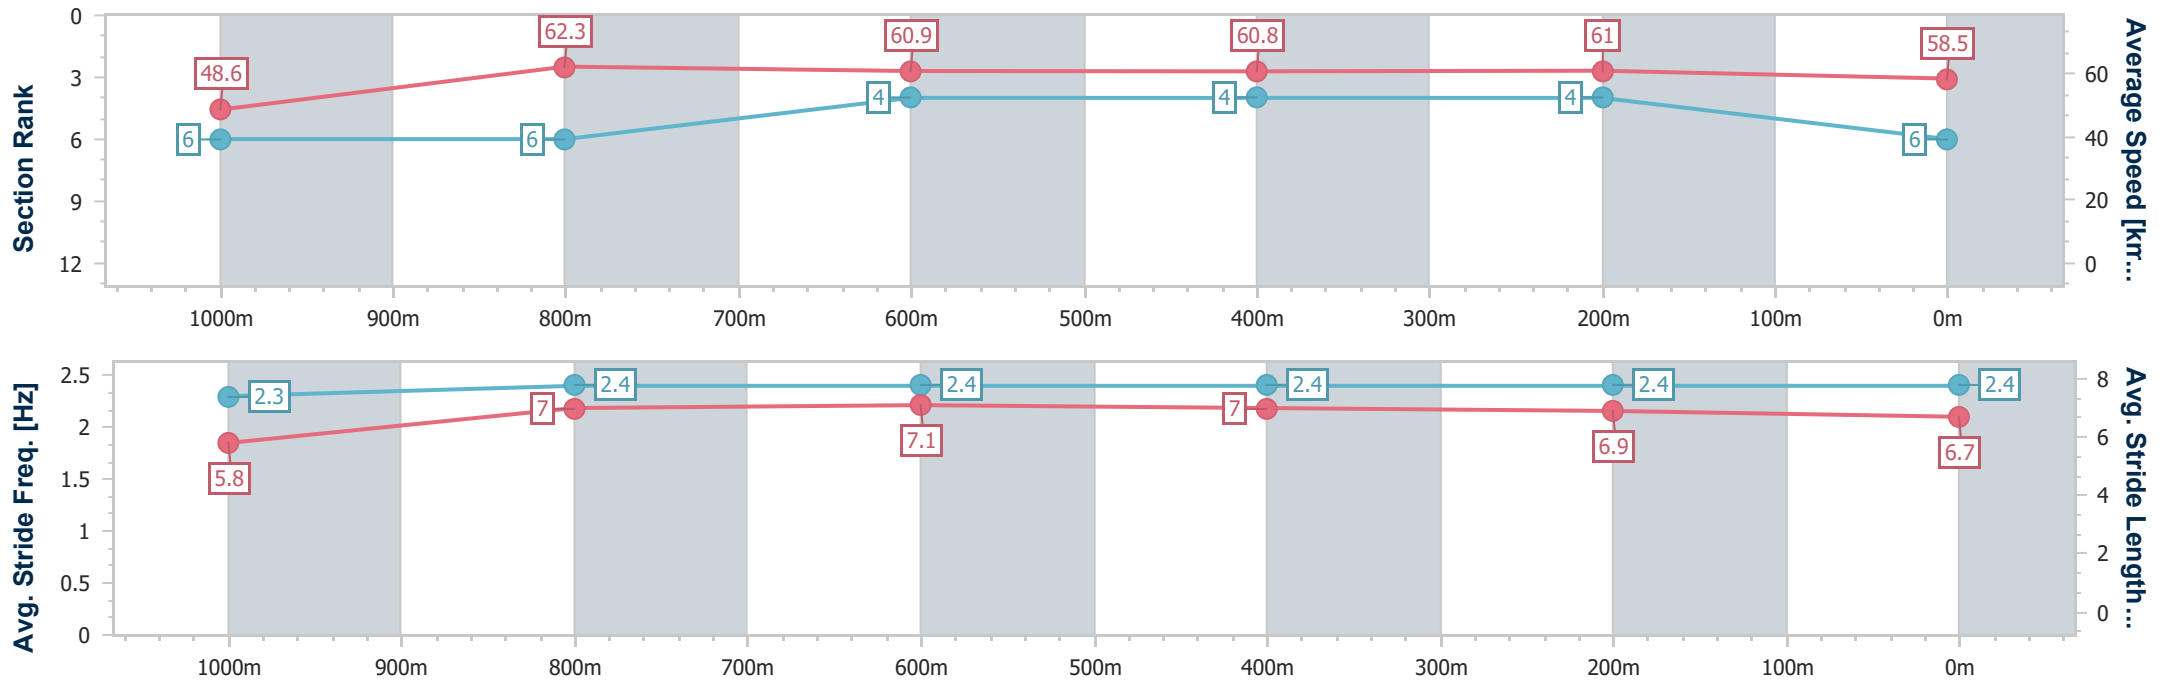

- [ ] Ranking at each section and finish
- .-.- No data available at this section
- NA No data available

Horse/Jockey Name	Relicta
Final Rank	6
Fastest Section Time (Section)	0:11.64 (1000m)
Top Speed [km/h] (Section)	65.0 (Overall)
Race State	Finished

Toowoomba QLD Professional  
 Race 2: PRYDE'S EASIFEED Class 1 Handicap - 1200m  
 26 August 2023 - 17:55  
 Track Rating: Good 4, Weather: Fine, Rail Position: +3m Entire

Section	Overall	1000m	800m	600m	400m	200m
Section Times	1:14.18 [6] (0:14.81)	0:59.37 [6] (0:11.64)	0:47.73 [6] (0:11.78)	0:35.95 [4] (0:11.84)	0:24.11 [4] (0:11.82)	0:12.29 [4] (0:12.29)
Average Speed [km/h]	48.6	62.3	60.9	60.8	61.0	58.5
Top Speed [km/h]	65.0	64.2	62.1	61.4	62.5	60.9
Avg. Dist. to Rail [m]	7.4	2.3	0.4	0.3	0.8	3.0
Avg. Stride Freq. [Hz]	2.3	2.4	2.4	2.4	2.4	2.4
Avg. Stride Length [m]	5.8	7.0	7.1	7.0	6.9	6.7