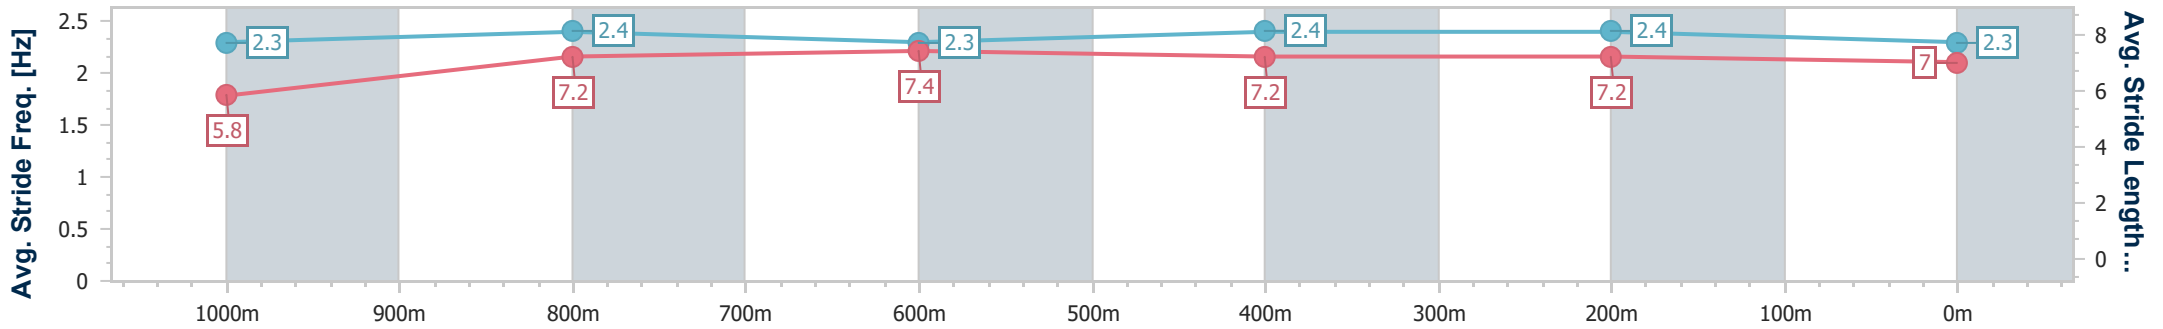

Horse/Jockey Name	Galeka
Final Rank	3
Fastest Section Time (Section)	0:11.55 (800m)
Top Speed [km/h] (Section)	64.9 (1000m)
Race State	Finished

Toowoomba QLD Professional
Race 2: PRYDE'S EASIFEED Class 1 Handicap - 1200m
26 August 2023 - 17:55
Track Rating: Good 4, Weather: Fine, Rail Position: +3m Entire

Section	Overall	1000m	800m	600m	400m	200m
Section Times	1:13.78 [3] (0:15.19)	0:58.59 [7] (0:11.67)	0:46.92 [8] (0:11.55)	0:35.37 [7] (0:11.67)	0:23.70 [5] (0:11.55)	0:12.15 [3] (0:12.15)
Average Speed [km/h]	47.4	62.5	62.5	62.2	62.3	59.2
Top Speed [km/h]	62.1	64.9	64.7	64.7	64.7	60.4
Avg. Dist. to Rail [m]	8.7	4.1	1.3	1.9	0.9	4.4
Avg. Stride Freq. [Hz]	2.3	2.4	2.3	2.4	2.4	2.3
Avg. Stride Length [m]	5.8	7.2	7.4	7.2	7.2	7.0

- [ ] Ranking at each section and finish
- -.-.- No data available at this section
- NA No data available