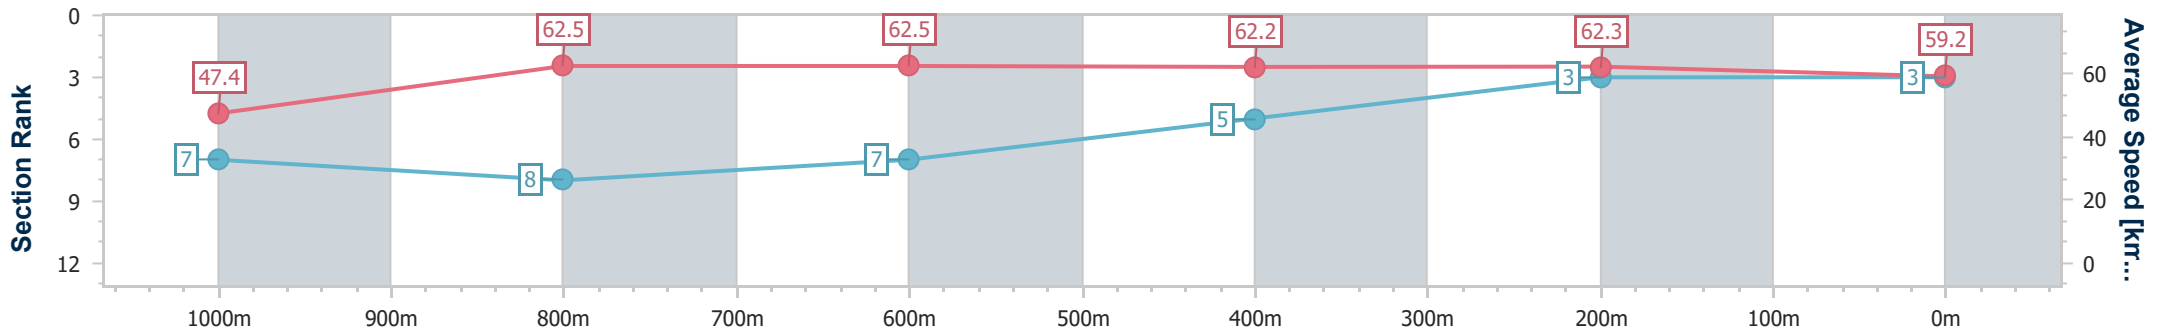

Horse/Jockey Name	Galeka
Final Rank	3
Fastest Section Time (Section)	0:11.55 (800m)
Top Speed [km/h] (Section)	64.9 (1000m)
Race State	Finished

Toowoomba QLD Professional
Race 2: PRYDE'S EASIFEED Class 1 Handicap - 1200m
26 August 2023 - 17:55
Track Rating: Good 4, Weather: Fine, Rail Position: +3m Entire

Section	Overall	1000m	800m	600m	400m	200m
Section Times	1:13.78 [3] (0:15.19)	0:58.59 [7] (0:11.67)	0:46.92 [8] (0:11.55)	0:35.37 [7] (0:11.67)	0:23.70 [5] (0:11.55)	0:12.15 [3] (0:12.15)
Average Speed [km/h]	47.4	62.5	62.5	62.2	62.3	59.2
Top Speed [km/h]	62.1	64.9	64.7	64.7	64.7	60.4
Avg. Dist. to Rail [m]	8.7	4.1	1.3	1.9	0.9	4.4
Avg. Stride Freq. [Hz]	2.3	2.4	2.3	2.4	2.4	2.3
Avg. Stride Length [m]	5.8	7.2	7.4	7.2	7.2	7.0

- [ ] Ranking at each section and finish
- -.-.- No data available at this section
- NA No data available