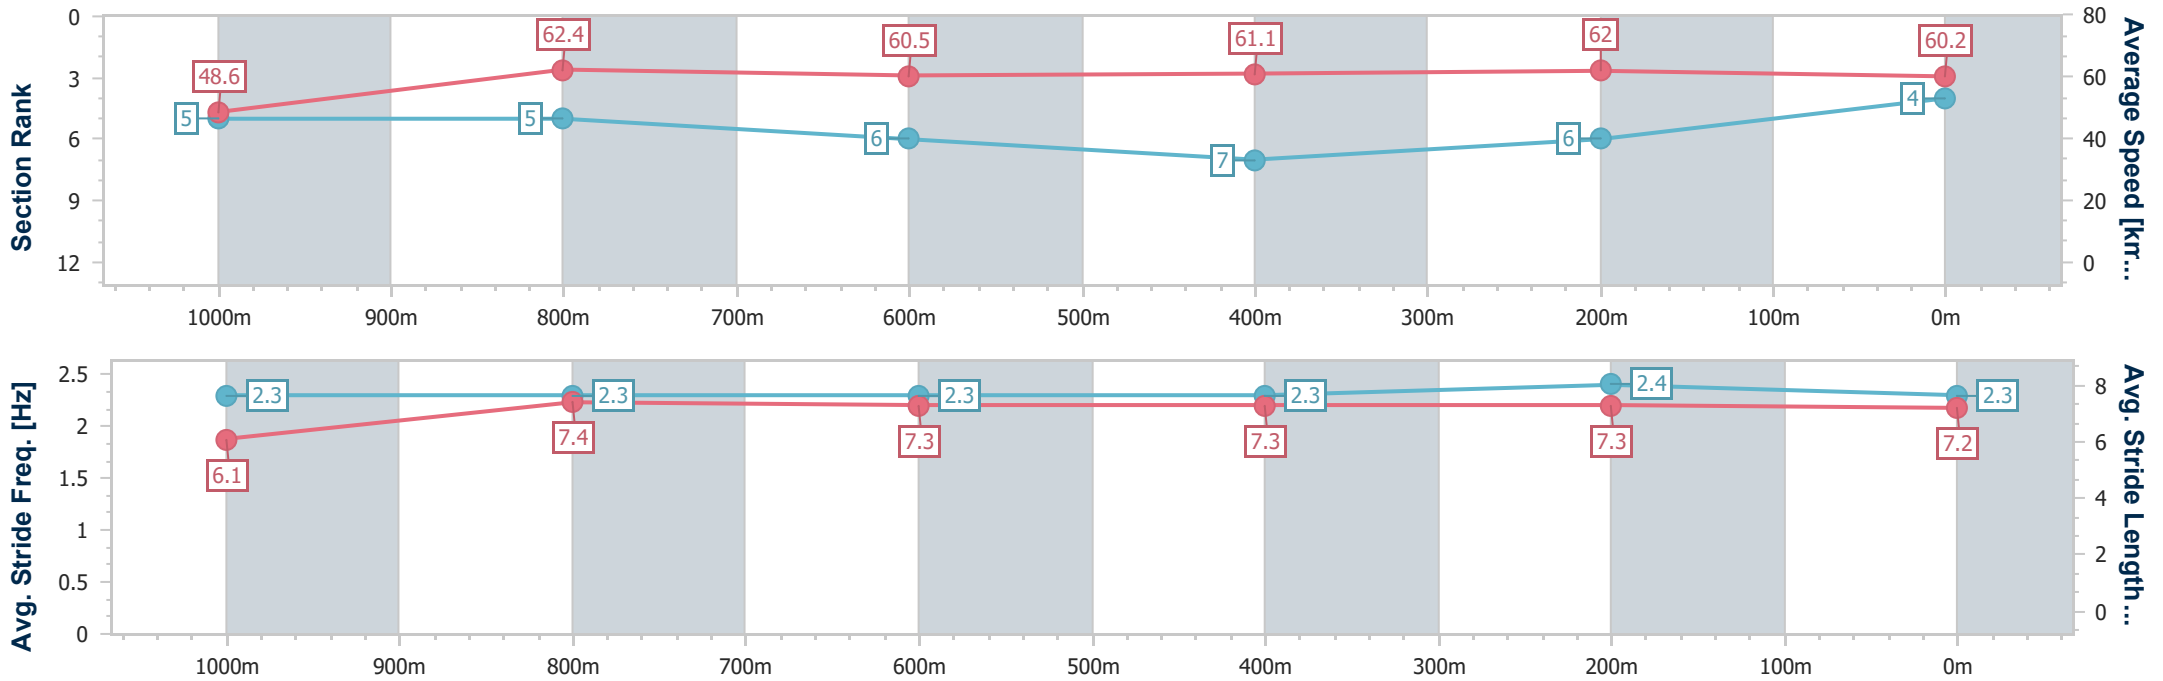

Horse/Jockey Name	Cluster's Rein
Final Rank	4
Fastest Section Time (Section)	0:11.58 (1000m)
Top Speed [km/h] (Section)	65.8 (Overall)
Race State	Finished

Toowoomba QLD Professional
Race 2: PRYDE'S EASIFEED Class 1 Handicap - 1200m
26 August 2023 - 17:55
Track Rating: Good 4, Weather: Fine, Rail Position: +3m Entire

Section	Overall	1000m	800m	600m	400m	200m
Section Times	1:13.88 [4] (0:14.81)	0:59.07 [5] (0:11.58)	0:47.49 [5] (0:11.95)	0:35.54 [6] (0:11.89)	0:23.65 [7] (0:11.69)	0:11.96 [6] (0:11.96)
Average Speed [km/h]	48.6	62.4	60.5	61.1	62.0	60.2
Top Speed [km/h]	65.8	64.1	61.5	62.3	63.6	60.7
Avg. Dist. to Rail [m]	5.0	1.1	1.2	1.4	3.0	5.4
Avg. Stride Freq. [Hz]	2.3	2.3	2.3	2.3	2.4	2.3
Avg. Stride Length [m]	6.1	7.4	7.3	7.3	7.3	7.2

- [ ] Ranking at each section and finish
- -.-.- No data available at this section
- NA No data available