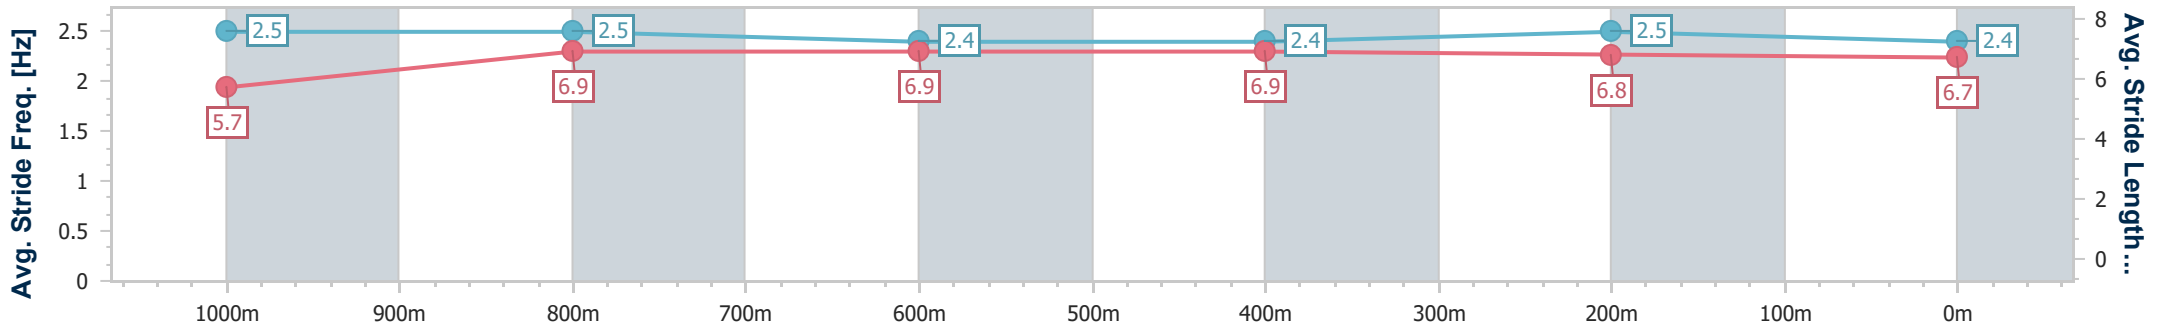

- [ ] Ranking at each section and finish
- .-.- No data available at this section
- NA No data available

Horse/Jockey Name	Divenire
Final Rank	8
Fastest Section Time (Section)	0:11.58 (1000m)
Top Speed [km/h] (Section)	66.4 (Overall)
Race State	Finished

Toowoomba QLD Professional  
 Race 2: PRYDE'S EASIFEED Class 1 Handicap - 1200m  
 26 August 2023 - 17:55  
 Track Rating: Good 4, Weather: Fine, Rail Position: +3m Entire

Section	Overall	1000m	800m	600m	400m	200m
Section Times	1:14.42 [8] (0:14.42)	1:00.00 [1] (0:11.58)	0:48.42 [2] (0:12.08)	0:36.34 [3] (0:11.87)	0:24.47 [3] (0:11.94)	0:12.53 [5] (0:12.53)
Average Speed [km/h]	50.0	62.3	59.9	60.6	60.3	57.3
Top Speed [km/h]	66.4	64.5	60.9	61.6	60.6	59.7
Avg. Dist. to Rail [m]	4.1	0.6	1.2	0.3	0.3	0.9
Avg. Stride Freq. [Hz]	2.5	2.5	2.4	2.4	2.5	2.4
Avg. Stride Length [m]	5.7	6.9	6.9	6.9	6.8	6.7

- [ ] Ranking at each section and finish
- .-.- No data available at this section
- NA No data available