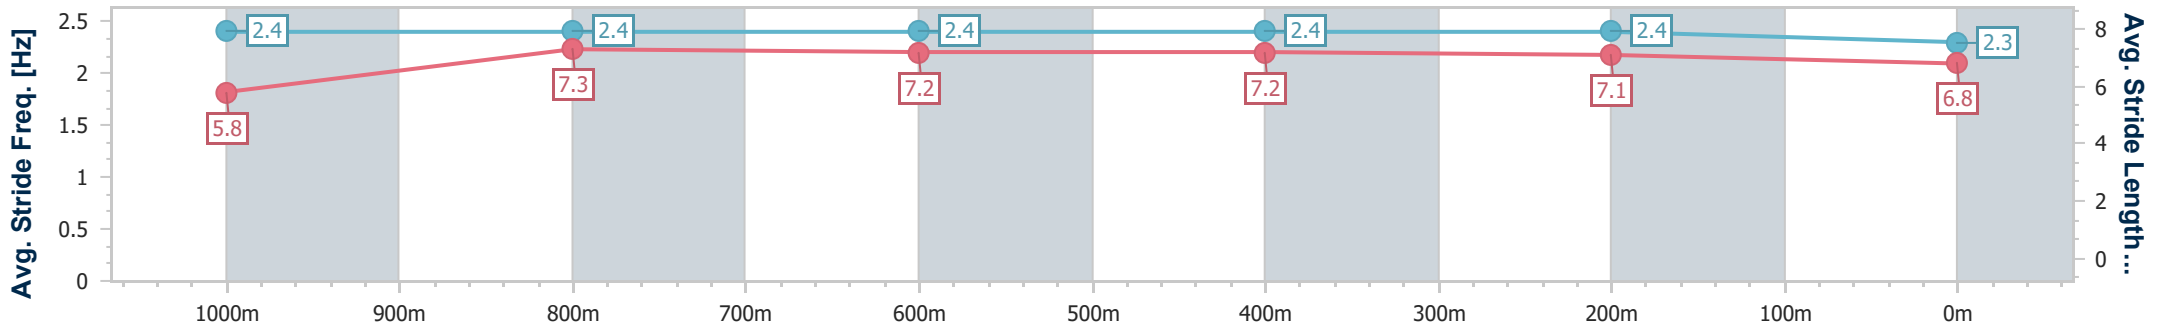

Horse/Jockey Name	Frozen Miss
Final Rank	2
Fastest Section Time (Section)	0:11.40 (1000m)
Top Speed [km/h] (Section)	66.5 (Overall)
Race State	Finished

Toowoomba QLD Professional
Race 2: PRYDE'S EASIFEED Class 1 Handicap - 1200m
26 August 2023 - 17:55
Track Rating: Good 4, Weather: Fine, Rail Position: +3m Entire

Section	Overall	1000m	800m	600m	400m	200m
Section Times	1:13.75 [2] (0:14.65)	0:59.10 [3] (0:11.40)	0:47.70 [3] (0:11.83)	0:35.87 [2] (0:11.65)	0:24.22 [1] (0:11.70)	0:12.52 [1] (0:12.52)
Average Speed [km/h]	49.1	63.4	61.1	62.1	61.7	57.4
Top Speed [km/h]	66.5	65.0	62.2	63.1	63.1	61.3
Avg. Dist. to Rail [m]	6.5	1.7	1.2	1.0	0.6	0.5
Avg. Stride Freq. [Hz]	2.4	2.4	2.4	2.4	2.4	2.3
Avg. Stride Length [m]	5.8	7.3	7.2	7.2	7.1	6.8

- [ ] Ranking at each section and finish
- -.-.- No data available at this section
- NA No data available