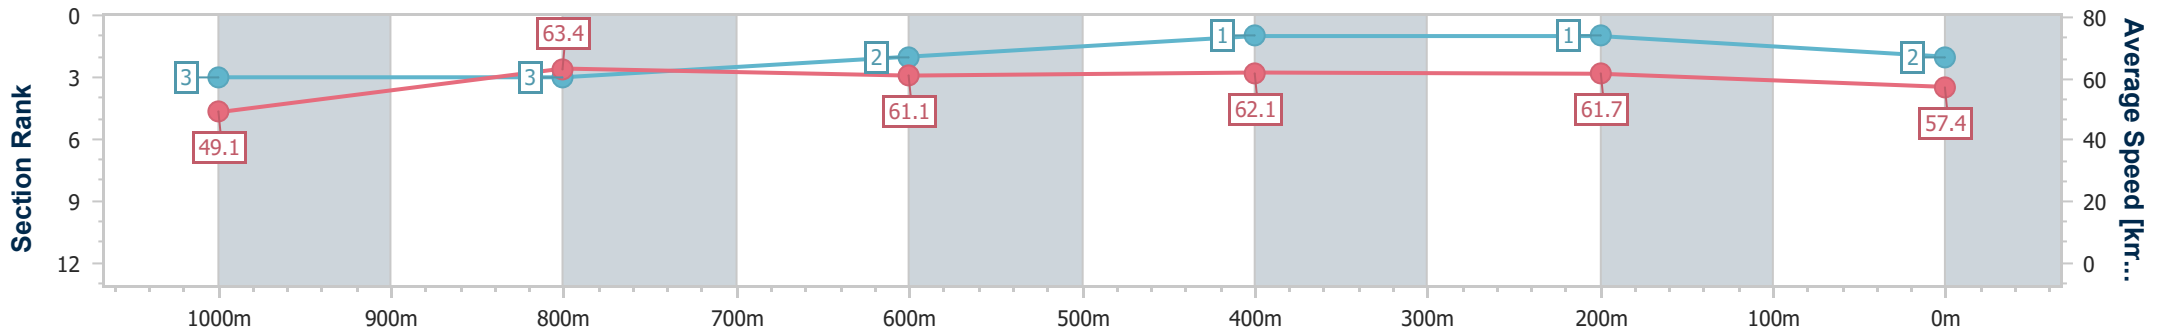

Horse/Jockey Name	Frozen Miss
Final Rank	2
Fastest Section Time (Section)	0:11.40 (1000m)
Top Speed [km/h] (Section)	66.5 (Overall)
Race State	Finished

Toowoomba QLD Professional
Race 2: PRYDE'S EASIFEED Class 1 Handicap - 1200m
26 August 2023 - 17:55
Track Rating: Good 4, Weather: Fine, Rail Position: +3m Entire

Section	Overall	1000m	800m	600m	400m	200m
Section Times	1:13.75 [2] (0:14.65)	0:59.10 [3] (0:11.40)	0:47.70 [3] (0:11.83)	0:35.87 [2] (0:11.65)	0:24.22 [1] (0:11.70)	0:12.52 [1] (0:12.52)
Average Speed [km/h]	49.1	63.4	61.1	62.1	61.7	57.4
Top Speed [km/h]	66.5	65.0	62.2	63.1	63.1	61.3
Avg. Dist. to Rail [m]	6.5	1.7	1.2	1.0	0.6	0.5
Avg. Stride Freq. [Hz]	2.4	2.4	2.4	2.4	2.4	2.3
Avg. Stride Length [m]	5.8	7.3	7.2	7.2	7.1	6.8

- [ ] Ranking at each section and finish
- -.-.- No data available at this section
- NA No data available