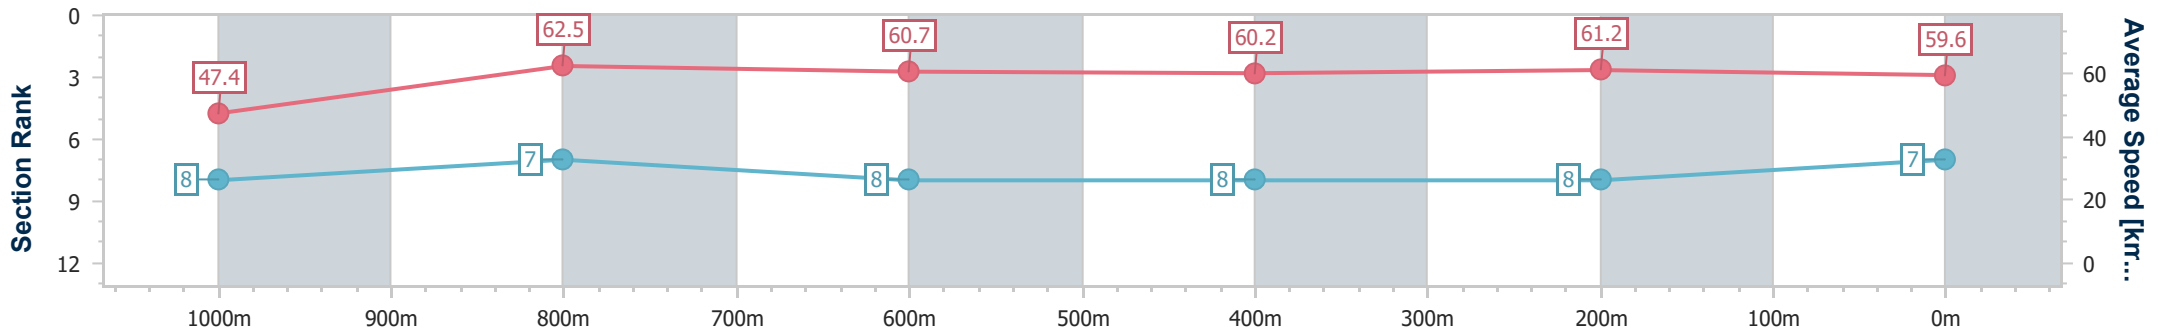

Horse/Jockey Name	Shouts Outback
Final Rank	7
Fastest Section Time (Section)	0:11.60 (1000m)
Top Speed [km/h] (Section)	65.3 (Overall)
Race State	Finished

Toowoomba QLD Professional
Race 2: PRYDE'S EASIFEED Class 1 Handicap - 1200m
26 August 2023 - 17:55
Track Rating: Good 4, Weather: Fine, Rail Position: +3m Entire

Section	Overall	1000m	800m	600m	400m	200m
Section Times	1:14.30 [7] (0:15.21)	0:59.09 [8] (0:11.60)	0:47.49 [7] (0:11.83)	0:35.66 [8] (0:11.88)	0:23.78 [8] (0:11.70)	0:12.08 [8] (0:12.08)
Average Speed [km/h]	47.4	62.5	60.7	60.2	61.2	59.6
Top Speed [km/h]	65.3	64.1	61.3	61.1	61.9	60.3
Avg. Dist. to Rail [m]	6.5	2.3	1.1	1.2	1.2	4.0
Avg. Stride Freq. [Hz]	2.2	2.4	2.4	2.4	2.4	2.3
Avg. Stride Length [m]	5.8	7.2	7.1	7.0	7.1	7.0

- [ ] Ranking at each section and finish
- -.-.- No data available at this section
- NA No data available