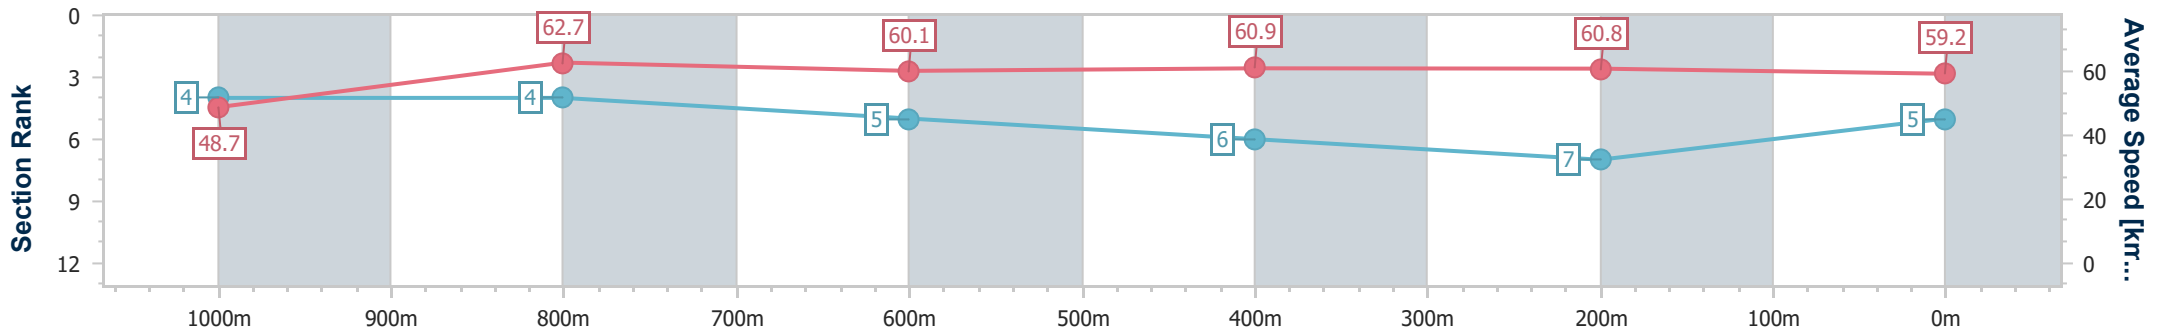

Horse/Jockey Name	The Orphan
Final Rank	5
Fastest Section Time (Section)	0:11.53 (1000m)
Top Speed [km/h] (Section)	64.4 (Overall)
Race State	Finished

Toowoomba QLD Professional
Race 2: PRYDE'S EASIFEED Class 1 Handicap - 1200m
26 August 2023 - 17:55
Track Rating: Good 4, Weather: Fine, Rail Position: +3m Entire

Section	Overall	1000m	800m	600m	400m	200m
Section Times	1:14.09 [5] (0:14.80)	0:59.29 [4] (0:11.53)	0:47.76 [4] (0:12.00)	0:35.76 [5] (0:11.80)	0:23.96 [6] (0:11.82)	0:12.14 [7] (0:12.14)
Average Speed [km/h]	48.7	62.7	60.1	60.9	60.8	59.2
Top Speed [km/h]	64.4	64.1	60.6	61.3	61.6	60.4
Avg. Dist. to Rail [m]	6.9	1.5	0.4	0.3	0.8	0.7
Avg. Stride Freq. [Hz]	2.3	2.4	2.3	2.3	2.4	2.3
Avg. Stride Length [m]	6.0	7.3	7.3	7.3	7.2	7.1

- [ ] Ranking at each section and finish
- -.-.- No data available at this section
- NA No data available