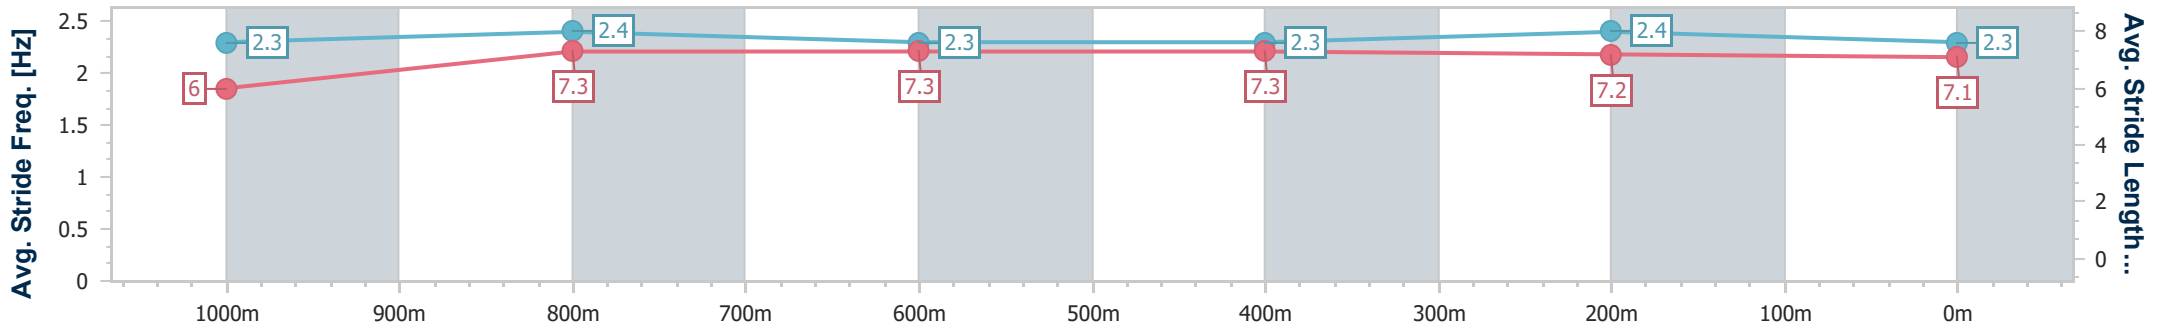

Horse/Jockey Name	The Orphan
Final Rank	5
Fastest Section Time (Section)	0:11.53 (1000m)
Top Speed [km/h] (Section)	64.4 (Overall)
Race State	Finished

Toowoomba QLD Professional
Race 2: PRYDE'S EASIFEED Class 1 Handicap - 1200m
26 August 2023 - 17:55
Track Rating: Good 4, Weather: Fine, Rail Position: +3m Entire

Section	Overall	1000m	800m	600m	400m	200m
Section Times	1:14.09 [5] (0:14.80)	0:59.29 [4] (0:11.53)	0:47.76 [4] (0:12.00)	0:35.76 [5] (0:11.80)	0:23.96 [6] (0:11.82)	0:12.14 [7] (0:12.14)
Average Speed [km/h]	48.7	62.7	60.1	60.9	60.8	59.2
Top Speed [km/h]	64.4	64.1	60.6	61.3	61.6	60.4
Avg. Dist. to Rail [m]	6.9	1.5	0.4	0.3	0.8	0.7
Avg. Stride Freq. [Hz]	2.3	2.4	2.3	2.3	2.4	2.3
Avg. Stride Length [m]	6.0	7.3	7.3	7.3	7.2	7.1

- [ ] Ranking at each section and finish
- -.-.- No data available at this section
- NA No data available