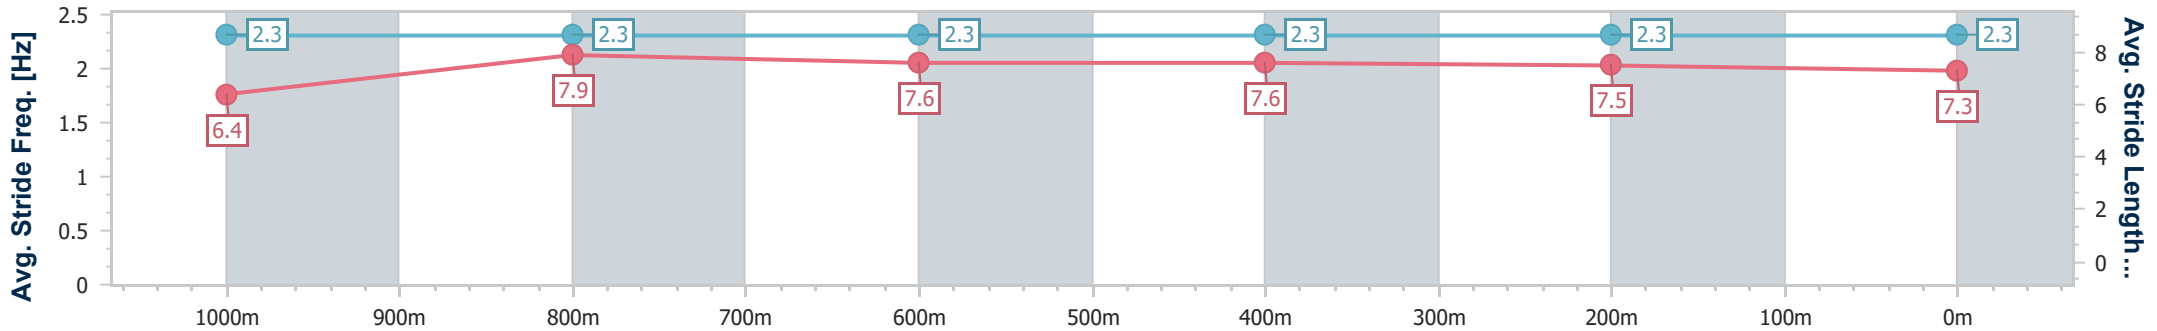

Horse/Jockey Name	Whisky Train
Final Rank	2
Fastest Section Time (Section)	0:10.89 (1000m)
Top Speed [km/h] (Section)	68.6 (1000m)
Race State	Finished

Doomben QLD Professional
Race 5: ENCRYPTION CHAMPION QLD 1ST SEASON SIRE
Maiden Handicap - 1200m
30 August 2023 - 14:56
Track Rating: Good 4, Weather: Fine, Rail Position: +10m Entire Course

BRISBANE RACING CLUB

Section	Overall	1000m	800m	600m	400m	200m
Section Times	1:10.10 [2] (0:13.80)	0:56.30 [8] (0:10.89)	0:45.41 [7] (0:11.27)	0:34.14 [5] (0:11.38)	0:22.76 [6] (0:11.04)	0:11.72 [5] (0:11.72)
Average Speed [km/h]	52.1	66.0	63.4	62.6	65.2	61.3
Top Speed [km/h]	67.7	68.6	64.2	64.2	66.3	64.5
Avg. Dist. to Rail [m]	1.1	0.7	1.5	1.9	2.7	4.5
Avg. Stride Freq. [Hz]	2.3	2.3	2.3	2.3	2.3	2.3
Avg. Stride Length [m]	6.4	7.9	7.6	7.6	7.5	7.3

- [ ] Ranking at each section and finish
- -.-.- No data available at this section
- NA No data available