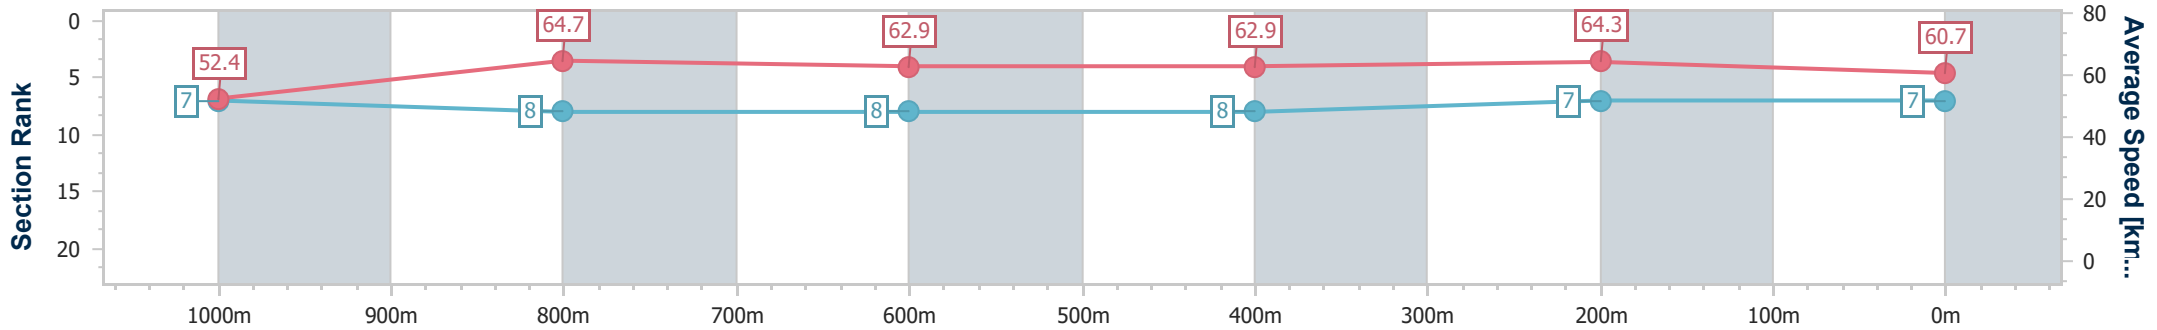

Horse/Jockey Name	Private Message
Final Rank	7
Fastest Section Time (Section)	0:11.11 (1000m)
Top Speed [km/h] (Section)	67.1 (Overall)
Race State	Finished

Doomben QLD Professional
Race 5: ENCRYPTION CHAMPION QLD 1ST SEASON SIRE
Maiden Handicap - 1200m
30 August 2023 - 14:56
Track Rating: Good 4, Weather: Fine, Rail Position: +10m Entire Course

BRISBANE RACING CLUB

Section	Overall	1000m	800m	600m	400m	200m
Section Times	1:10.70 [7] (0:13.74)	0:56.96 [7] (0:11.11)	0:45.85 [8] (0:11.41)	0:34.44 [8] (0:11.38)	0:23.06 [8] (0:11.18)	0:11.88 [7] (0:11.88)
Average Speed [km/h]	52.4	64.7	62.9	62.9	64.3	60.7
Top Speed [km/h]	67.1	66.2	64.6	64.0	66.0	63.9
Avg. Dist. to Rail [m]	2.4	0.3	1.0	1.1	0.8	0.9
Avg. Stride Freq. [Hz]	2.3	2.4	2.3	2.3	2.4	2.3
Avg. Stride Length [m]	6.4	7.5	7.5	7.5	7.4	7.2

- [ ] Ranking at each section and finish
- -.-.- No data available at this section
- NA No data available