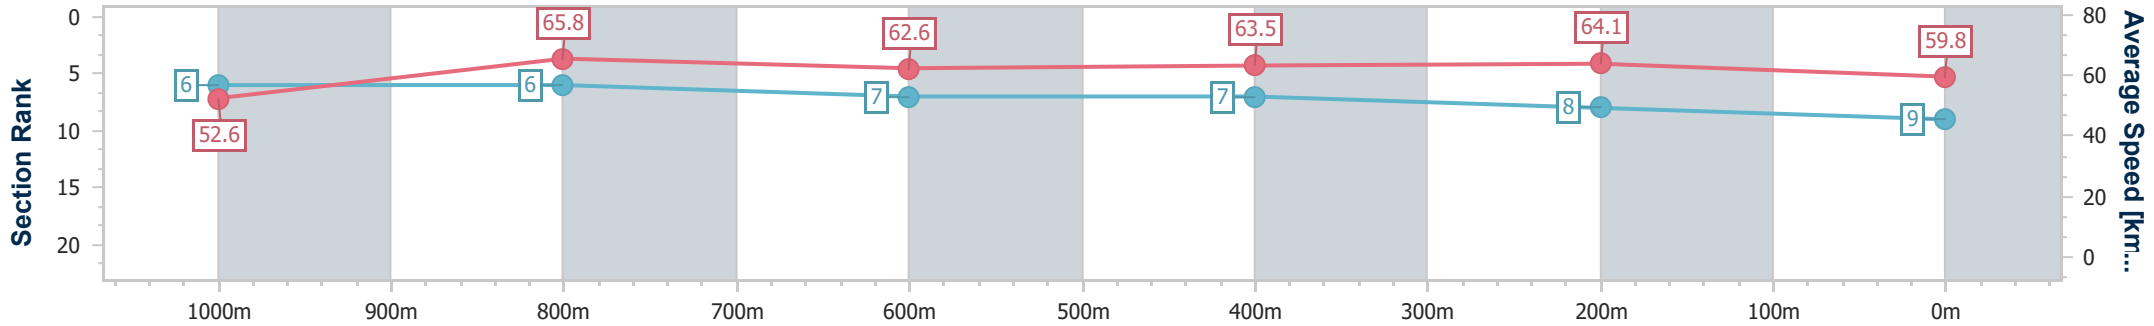

Horse/Jockey Name	My Mischka
Final Rank	9
Fastest Section Time (Section)	0:10.98 (1000m)
Top Speed [km/h] (Section)	68.9 (1000m)
Race State	Finished

Doomben QLD Professional
Race 5: ENCRYPTION CHAMPION QLD 1ST SEASON SIRE
Maiden Handicap - 1200m
30 August 2023 - 14:56
Track Rating: Good 4, Weather: Fine, Rail Position: +10m Entire Course

BRISBANE
RACING CLUB

Section	Overall	1000m	800m	600m	400m	200m
Section Times	1:10.91 [9] (0:13.70)	0:57.21 [6] (0:10.98)	0:46.23 [6] (0:11.53)	0:34.70 [7] (0:11.37)	0:23.33 [7] (0:11.27)	0:12.06 [8] (0:12.06)
Average Speed [km/h]	52.6	65.8	62.6	63.5	64.1	59.8
Top Speed [km/h]	68.6	68.9	64.7	64.3	65.1	63.5
Avg. Dist. to Rail [m]	5.9	1.0	0.7	0.4	3.6	5.7
Avg. Stride Freq. [Hz]	2.3	2.4	2.3	2.3	2.3	2.3
Avg. Stride Length [m]	6.4	7.7	7.4	7.5	7.6	7.3

- [ ] Ranking at each section and finish
- -.-.- No data available at this section
- NA No data available