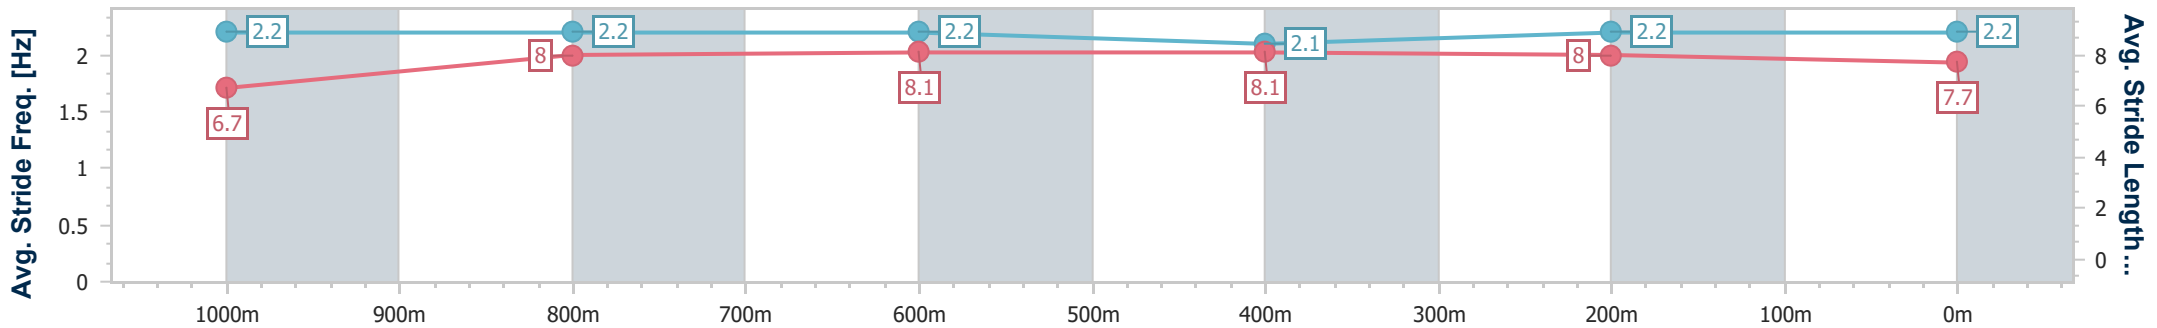

Section	Overall	1000m	800m	600m	400m	200m
Section Times	1:09.83 [1] (0:13.49)	0:56.34 [3] (0:10.96)	0:45.38 [4] (0:11.34)	0:34.04 [4] (0:11.37)	0:22.67 [3] (0:10.93)	0:11.74 [1] (0:11.74)
Average Speed [km/h]	53.4	66.0	63.7	63.9	66.0	61.4
Top Speed [km/h]	67.1	67.6	65.4	65.9	67.5	65.3
Avg. Dist. to Rail [m]	4.0	1.1	0.9	1.3	3.5	2.2
Avg. Stride Freq. [Hz]	2.2	2.2	2.2	2.1	2.2	2.2
Avg. Stride Length [m]	6.7	8.0	8.1	8.1	8.0	7.7