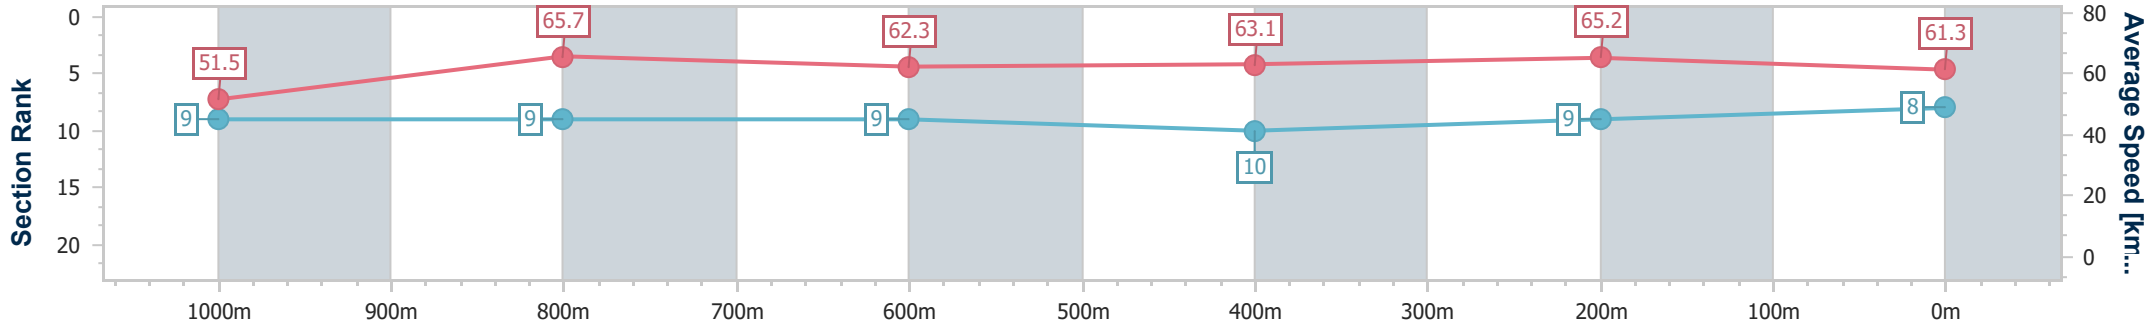

Horse/Jockey Name	Beast Of Burden
Final Rank	8
Fastest Section Time (Section)	0:11.02 (1000m)
Top Speed [km/h] (Section)	67.6 (1000m)
Race State	Finished

Doomben QLD Professional
Race 5: ENCRYPTION CHAMPION QLD 1ST SEASON SIRE
Maiden Handicap - 1200m
30 August 2023 - 14:56
Track Rating: Good 4, Weather: Fine, Rail Position: +10m Entire Course

BRISBANE
RACING CLUB

Section	Overall	1000m	800m	600m	400m	200m
Section Times	1:10.78 [8] (0:13.96)	0:56.82 [9] (0:11.02)	0:45.80 [9] (0:11.59)	0:34.21 [9] (0:11.42)	0:22.79 [10] (0:11.04)	0:11.75 [9] (0:11.75)
Average Speed [km/h]	51.5	65.7	62.3	63.1	65.2	61.3
Top Speed [km/h]	67.0	67.6	64.7	64.2	66.7	65.1
Avg. Dist. to Rail [m]	5.6	1.8	0.5	0.2	3.3	6.9
Avg. Stride Freq. [Hz]	2.2	2.3	2.2	2.2	2.2	2.2
Avg. Stride Length [m]	6.5	8.0	7.8	7.9	8.0	7.6

- [ ] Ranking at each section and finish
- -.-.- No data available at this section
- NA No data available