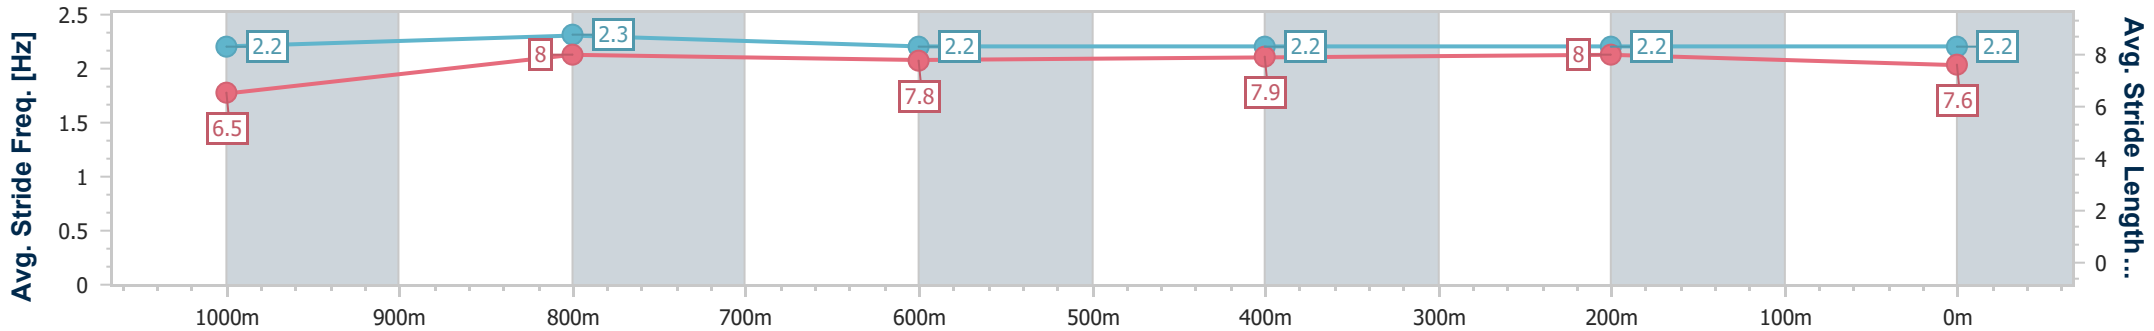

Horse/Jockey Name	Beast Of Burden
Final Rank	8
Fastest Section Time (Section)	0:11.02 (1000m)
Top Speed [km/h] (Section)	67.6 (1000m)
Race State	Finished

Doomben QLD Professional
Race 5: ENCRYPTION CHAMPION QLD 1ST SEASON SIRE
Maiden Handicap - 1200m
30 August 2023 - 14:56
Track Rating: Good 4, Weather: Fine, Rail Position: +10m Entire Course

BRISBANE
RACING CLUB

Section	Overall	1000m	800m	600m	400m	200m
Section Times	1:10.78 [8] (0:13.96)	0:56.82 [9] (0:11.02)	0:45.80 [9] (0:11.59)	0:34.21 [9] (0:11.42)	0:22.79 [10] (0:11.04)	0:11.75 [9] (0:11.75)
Average Speed [km/h]	51.5	65.7	62.3	63.1	65.2	61.3
Top Speed [km/h]	67.0	67.6	64.7	64.2	66.7	65.1
Avg. Dist. to Rail [m]	5.6	1.8	0.5	0.2	3.3	6.9
Avg. Stride Freq. [Hz]	2.2	2.3	2.2	2.2	2.2	2.2
Avg. Stride Length [m]	6.5	8.0	7.8	7.9	8.0	7.6

- [ ] Ranking at each section and finish
- -.-.- No data available at this section
- NA No data available