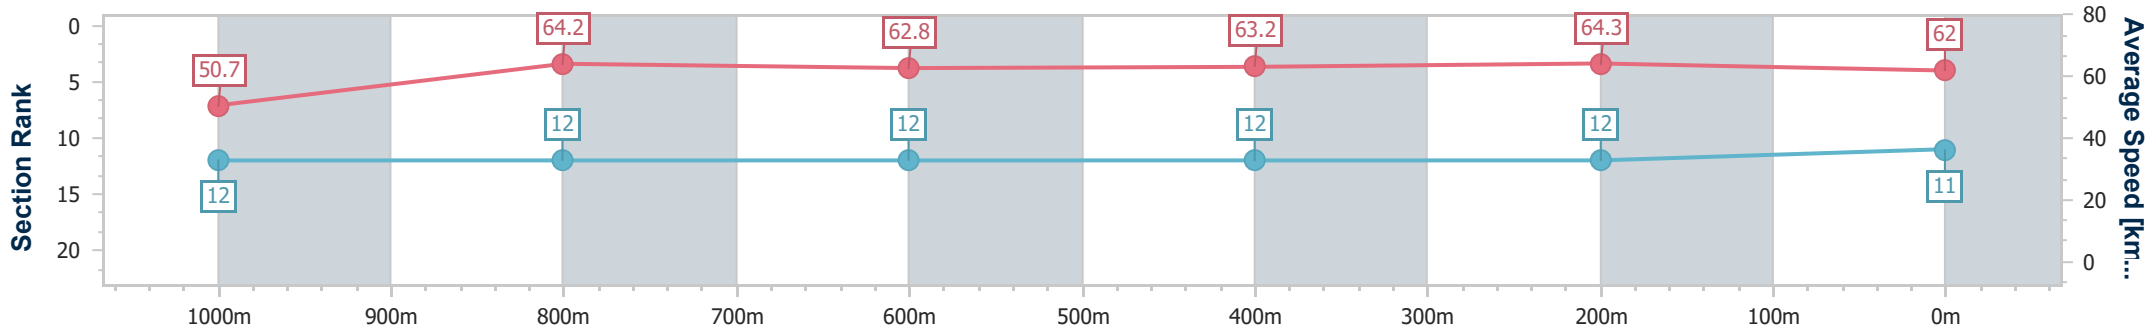

Horse/Jockey Name	Innovates
Final Rank	11
Fastest Section Time (Section)	0:11.17 (400m)
Top Speed [km/h] (Section)	65.6 (400m)
Race State	Finished

Doomben QLD Professional
Race 5: ENCRYPTION CHAMPION QLD 1ST SEASON SIRE
Maiden Handicap - 1200m
30 August 2023 - 14:56
Track Rating: Good 4, Weather: Fine, Rail Position: +10m Entire Course

BRISBANE
RACING CLUB

Section	Overall	1000m	800m	600m	400m	200m
Section Times	1:11.00 [11] (0:14.23)	0:56.77 [12] (0:11.27)	0:45.50 [12] (0:11.44)	0:34.06 [12] (0:11.28)	0:22.78 [12] (0:11.17)	0:11.61 [12] (0:11.61)
Average Speed [km/h]	50.7	64.2	62.8	63.2	64.3	62.0
Top Speed [km/h]	64.8	65.3	63.8	63.9	65.6	63.7
Avg. Dist. to Rail [m]	9.3	2.3	0.6	1.5	0.6	0.5
Avg. Stride Freq. [Hz]	2.1	2.3	2.3	2.3	2.3	2.3
Avg. Stride Length [m]	6.6	7.7	7.6	7.6	7.8	7.7

- [ ] Ranking at each section and finish
- -.-.- No data available at this section
- NA No data available