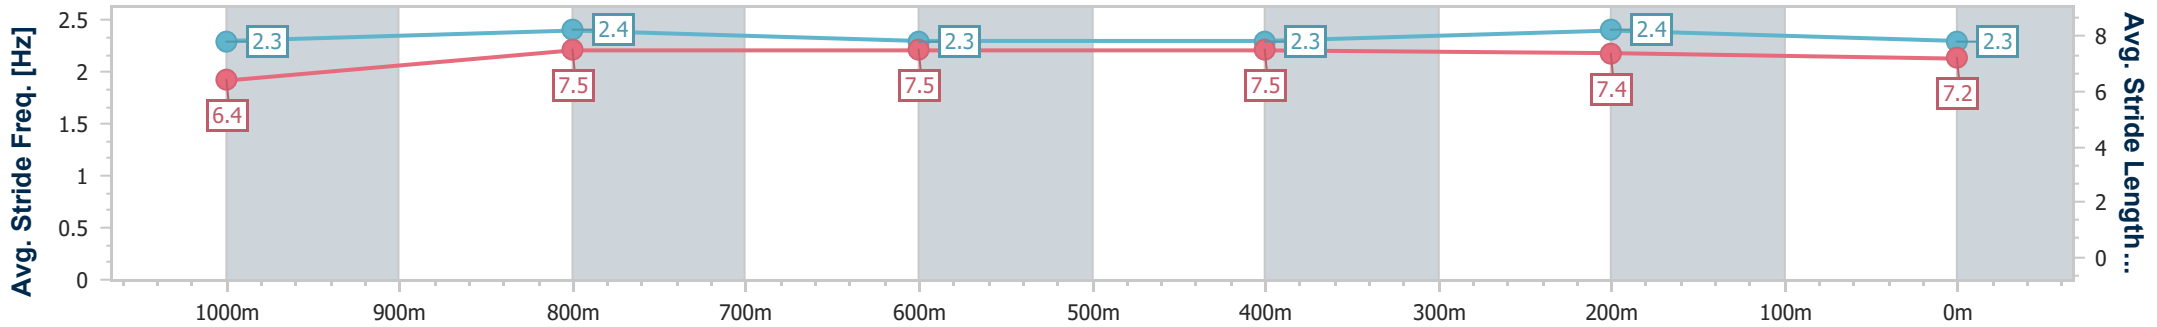

Horse/Jockey Name	Private Message
Final Rank	7
Fastest Section Time (Section)	0:11.11 (1000m)
Top Speed [km/h] (Section)	67.1 (Overall)
Race State	Finished

Doomben QLD Professional
Race 5: ENCRYPTION CHAMPION QLD 1ST SEASON SIRE
Maiden Handicap - 1200m
30 August 2023 - 14:56
Track Rating: Good 4, Weather: Fine, Rail Position: +10m Entire Course

BRISBANE RACING CLUB

Section	Overall	1000m	800m	600m	400m	200m
Section Times	1:10.70 [7] (0:13.74)	0:56.96 [7] (0:11.11)	0:45.85 [8] (0:11.41)	0:34.44 [8] (0:11.38)	0:23.06 [8] (0:11.18)	0:11.88 [7] (0:11.88)
Average Speed [km/h]	52.4	64.7	62.9	62.9	64.3	60.7
Top Speed [km/h]	67.1	66.2	64.6	64.0	66.0	63.9
Avg. Dist. to Rail [m]	2.4	0.3	1.0	1.1	0.8	0.9
Avg. Stride Freq. [Hz]	2.3	2.4	2.3	2.3	2.4	2.3
Avg. Stride Length [m]	6.4	7.5	7.5	7.5	7.4	7.2

- [ ] Ranking at each section and finish
- -.-.- No data available at this section
- NA No data available