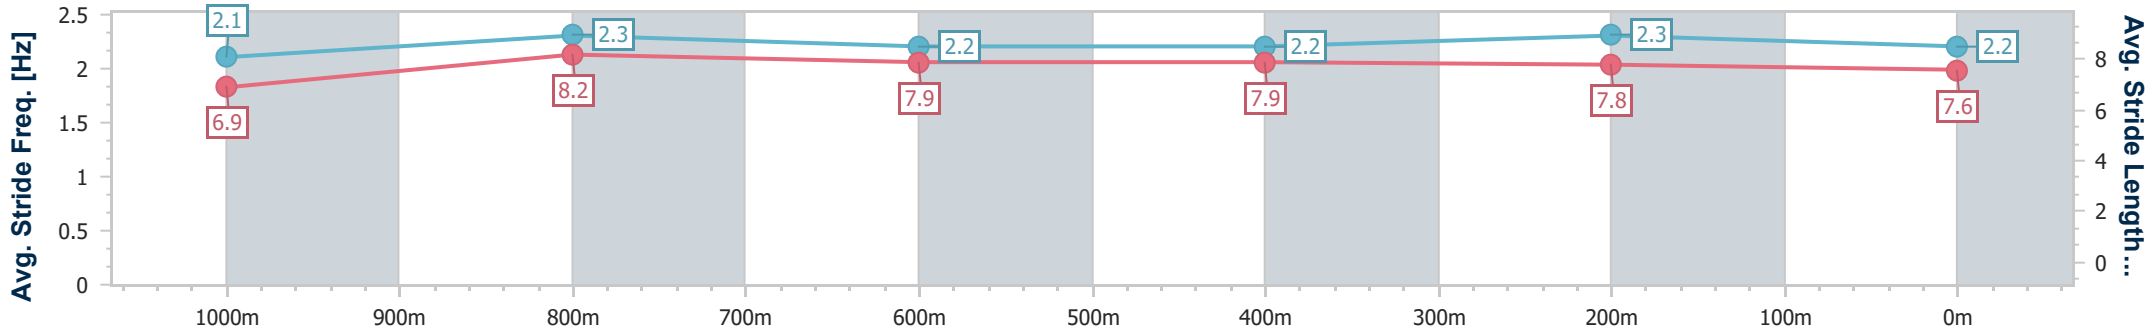

Horse/Jockey Name	Benedict Arnold
Final Rank	5
Fastest Section Time (Section)	0:10.69 (1000m)
Top Speed [km/h] (Section)	69.8 (1000m)
Race State	Finished

Doomben QLD Professional
Race 5: ENCRYPTION CHAMPION QLD 1ST SEASON SIRE
Maiden Handicap - 1200m
30 August 2023 - 14:56
Track Rating: Good 4, Weather: Fine, Rail Position: +10m Entire Course

BRISBANE RACING CLUB

Section	Overall	1000m	800m	600m	400m	200m
Section Times	1:10.50 [5] (0:13.54)	0:56.96 [4] (0:10.69)	0:46.27 [1] (0:11.26)	0:35.01 [1] (0:11.39)	0:23.62 [1] (0:11.32)	0:12.30 [2] (0:12.30)
Average Speed [km/h]	53.1	68.0	63.9	62.9	63.5	58.5
Top Speed [km/h]	68.8	69.8	65.3	64.3	64.9	62.3
Avg. Dist. to Rail [m]	9.8	3.6	0.2	0.7	0.6	0.8
Avg. Stride Freq. [Hz]	2.1	2.3	2.2	2.2	2.3	2.2
Avg. Stride Length [m]	6.9	8.2	7.9	7.9	7.8	7.6

- [ ] Ranking at each section and finish
- -.-.- No data available at this section
- NA No data available