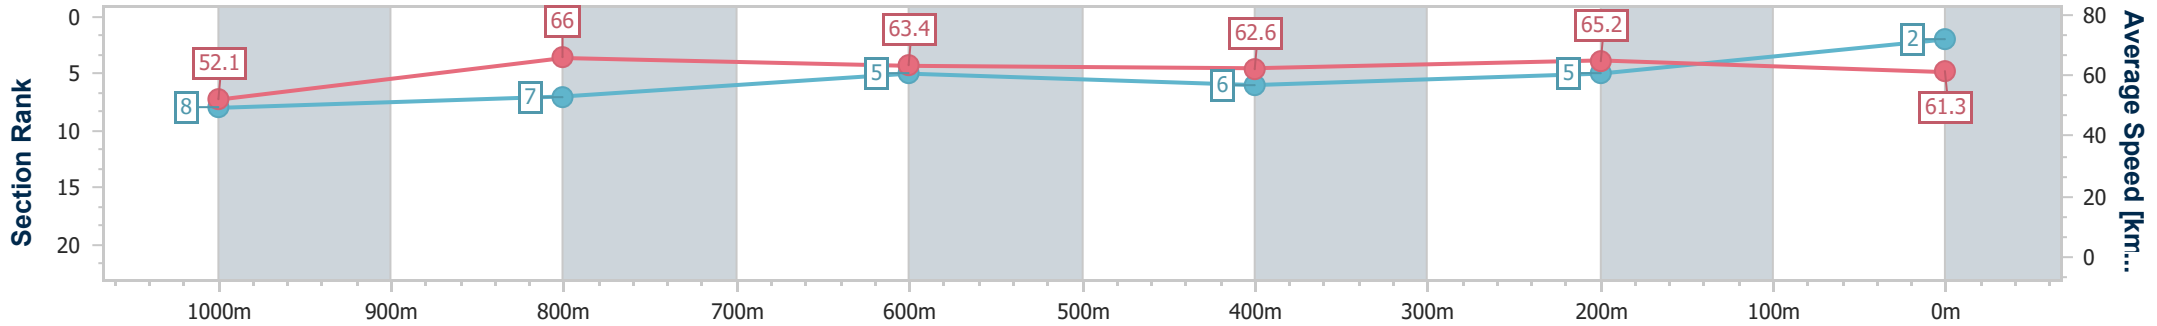

Horse/Jockey Name	Whisky Train
Final Rank	2
Fastest Section Time (Section)	0:10.89 (1000m)
Top Speed [km/h] (Section)	68.6 (1000m)
Race State	Finished

Doomben QLD Professional
Race 5: ENCRYPTION CHAMPION QLD 1ST SEASON SIRE
Maiden Handicap - 1200m
30 August 2023 - 14:56
Track Rating: Good 4, Weather: Fine, Rail Position: +10m Entire Course

BRISBANE RACING CLUB

Section	Overall	1000m	800m	600m	400m	200m
Section Times	1:10.10 [2] (0:13.80)	0:56.30 [8] (0:10.89)	0:45.41 [7] (0:11.27)	0:34.14 [5] (0:11.38)	0:22.76 [6] (0:11.04)	0:11.72 [5] (0:11.72)
Average Speed [km/h]	52.1	66.0	63.4	62.6	65.2	61.3
Top Speed [km/h]	67.7	68.6	64.2	64.2	66.3	64.5
Avg. Dist. to Rail [m]	1.1	0.7	1.5	1.9	2.7	4.5
Avg. Stride Freq. [Hz]	2.3	2.3	2.3	2.3	2.3	2.3
Avg. Stride Length [m]	6.4	7.9	7.6	7.6	7.5	7.3

- [ ] Ranking at each section and finish
- -.-.- No data available at this section
- NA No data available