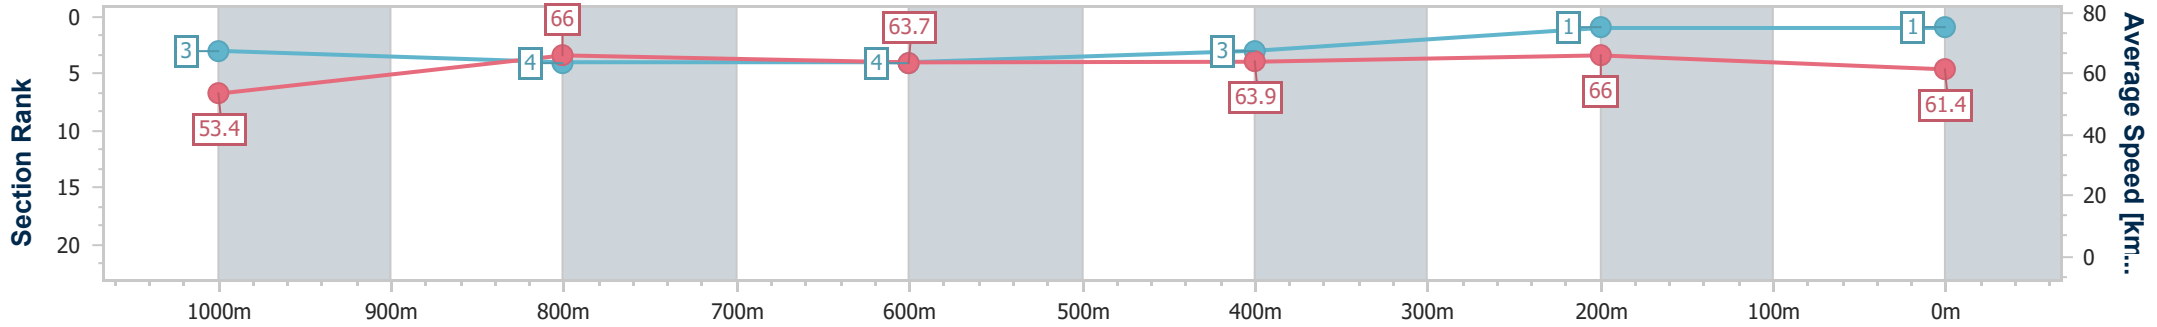

Section	Overall	1000m	800m	600m	400m	200m
Section Times	1:09.83 [1] (0:13.49)	0:56.34 [3] (0:10.96)	0:45.38 [4] (0:11.34)	0:34.04 [4] (0:11.37)	0:22.67 [3] (0:10.93)	0:11.74 [1] (0:11.74)
Average Speed [km/h]	53.4	66.0	63.7	63.9	66.0	61.4
Top Speed [km/h]	67.1	67.6	65.4	65.9	67.5	65.3
Avg. Dist. to Rail [m]	4.0	1.1	0.9	1.3	3.5	2.2
Avg. Stride Freq. [Hz]	2.2	2.2	2.2	2.1	2.2	2.2
Avg. Stride Length [m]	6.7	8.0	8.1	8.1	8.0	7.7