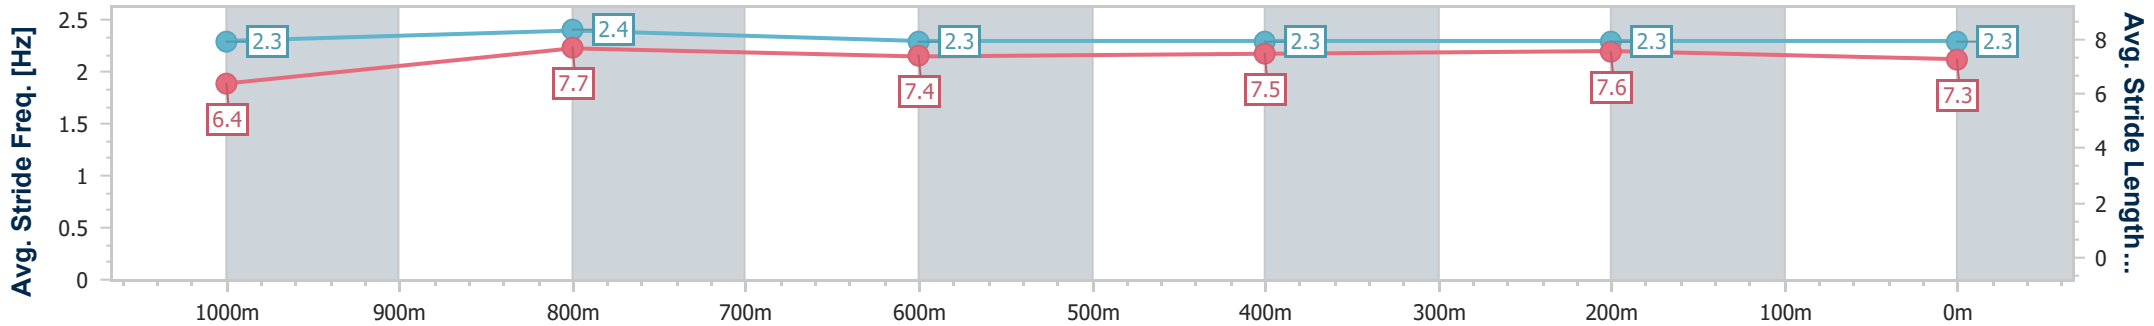

Horse/Jockey Name	My Mischka
Final Rank	9
Fastest Section Time (Section)	0:10.98 (1000m)
Top Speed [km/h] (Section)	68.9 (1000m)
Race State	Finished

Doomben QLD Professional
Race 5: ENCRYPTION CHAMPION QLD 1ST SEASON SIRE
Maiden Handicap - 1200m
30 August 2023 - 14:56
Track Rating: Good 4, Weather: Fine, Rail Position: +10m Entire Course

BRISBANE
RACING CLUB

Section	Overall	1000m	800m	600m	400m	200m
Section Times	1:10.91 [9] (0:13.70)	0:57.21 [6] (0:10.98)	0:46.23 [6] (0:11.53)	0:34.70 [7] (0:11.37)	0:23.33 [7] (0:11.27)	0:12.06 [8] (0:12.06)
Average Speed [km/h]	52.6	65.8	62.6	63.5	64.1	59.8
Top Speed [km/h]	68.6	68.9	64.7	64.3	65.1	63.5
Avg. Dist. to Rail [m]	5.9	1.0	0.7	0.4	3.6	5.7
Avg. Stride Freq. [Hz]	2.3	2.4	2.3	2.3	2.3	2.3
Avg. Stride Length [m]	6.4	7.7	7.4	7.5	7.6	7.3

- [ ] Ranking at each section and finish
- -.-.- No data available at this section
- NA No data available