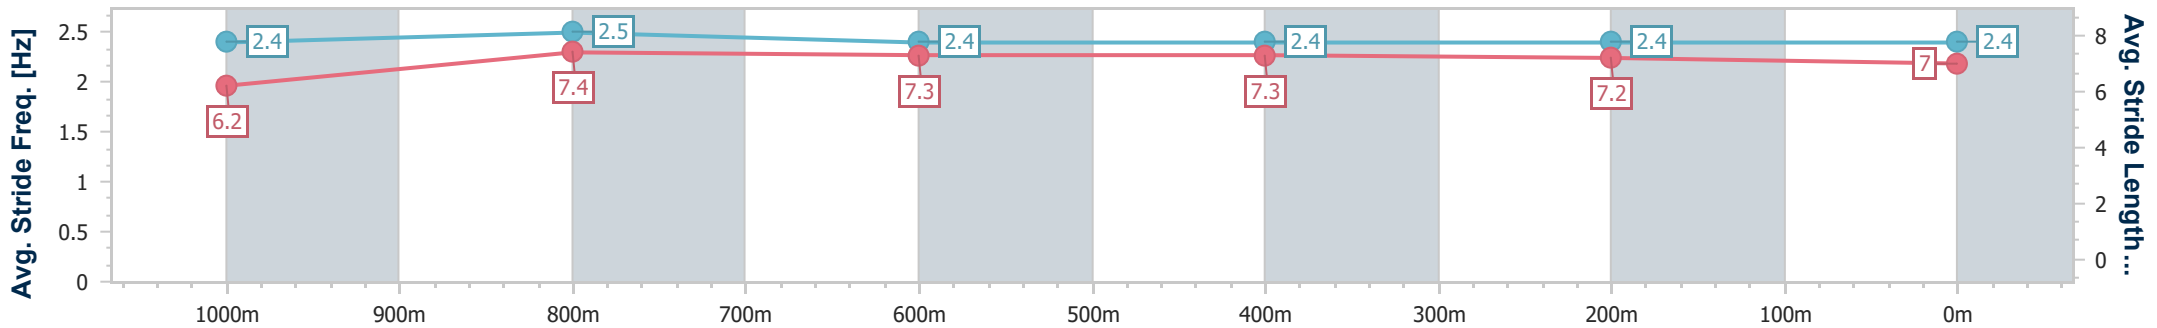

Horse/Jockey Name	Galactic Legend
Final Rank	6
Fastest Section Time (Section)	0:10.94 (1000m)
Top Speed [km/h] (Section)	69.0 (1000m)
Race State	Finished

Doomben QLD Professional
Race 5: ENCRYPTION CHAMPION QLD 1ST SEASON SIRE
Maiden Handicap - 1200m
30 August 2023 - 14:56
Track Rating: Good 4, Weather: Fine, Rail Position: +10m Entire Course

BRISBANE RACING CLUB

Section	Overall	1000m	800m	600m	400m	200m
Section Times	1:10.65 [6] (0:13.60)	0:57.05 [5] (0:10.94)	0:46.11 [5] (0:11.44)	0:34.67 [6] (0:11.33)	0:23.34 [5] (0:11.24)	0:12.10 [6] (0:12.10)
Average Speed [km/h]	52.9	66.3	63.1	63.5	64.2	59.5
Top Speed [km/h]	68.6	69.0	64.6	64.8	66.2	61.8
Avg. Dist. to Rail [m]	8.1	2.5	0.6	0.3	3.6	7.2
Avg. Stride Freq. [Hz]	2.4	2.5	2.4	2.4	2.4	2.4
Avg. Stride Length [m]	6.2	7.4	7.3	7.3	7.2	7.0

- [ ] Ranking at each section and finish
- -.-.- No data available at this section
- NA No data available