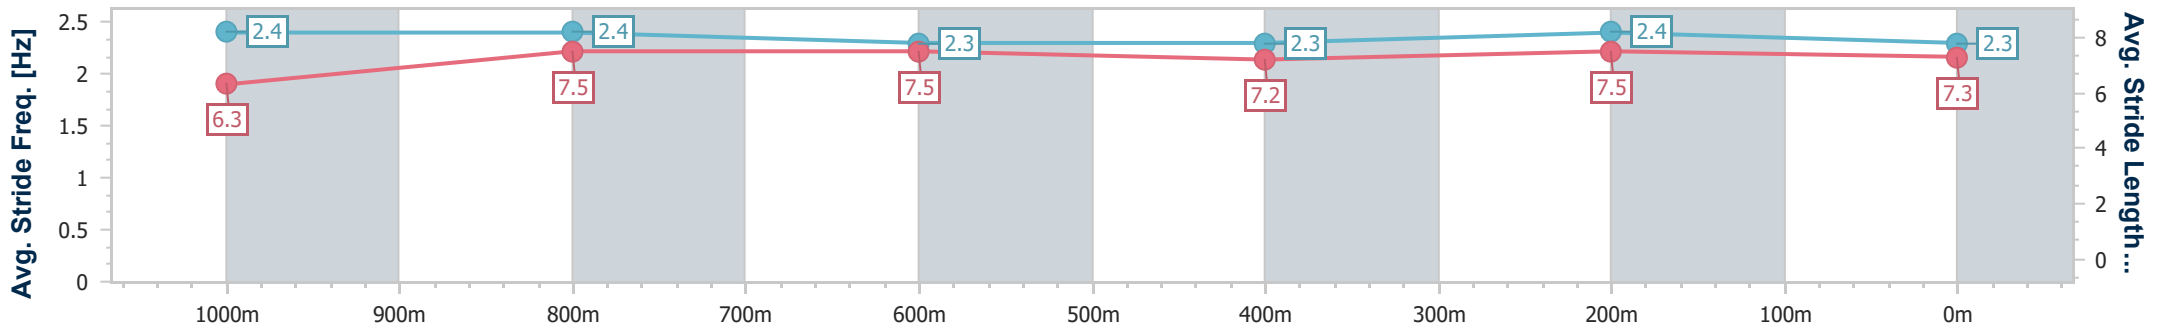

Horse/Jockey Name	Thegirlsgotthis
Final Rank	4
Fastest Section Time (Section)	0:10.91 (1000m)
Top Speed [km/h] (Section)	68.7 (1000m)
Race State	Finished

Doomben QLD Professional
Race 5: ENCRYPTION CHAMPION QLD 1ST SEASON SIRE
Maiden Handicap - 1200m
30 August 2023 - 14:56
Track Rating: Good 4, Weather: Fine, Rail Position: +10m Entire Course

BRISBANE
RACING CLUB

Section	Overall	1000m	800m	600m	400m	200m
Section Times	1:10.32 [4] (0:13.34)	0:56.98 [2] (0:10.91)	0:46.07 [2] (0:11.38)	0:34.69 [2] (0:11.61)	0:23.08 [4] (0:11.12)	0:11.96 [4] (0:11.96)
Average Speed [km/h]	54.0	65.9	63.1	61.8	64.6	60.2
Top Speed [km/h]	68.5	68.7	64.9	63.6	65.7	63.8
Avg. Dist. to Rail [m]	4.6	1.2	0.8	0.5	1.6	1.4
Avg. Stride Freq. [Hz]	2.4	2.4	2.3	2.3	2.4	2.3
Avg. Stride Length [m]	6.3	7.5	7.5	7.2	7.5	7.3

- [ ] Ranking at each section and finish
- -.-.- No data available at this section
- NA No data available