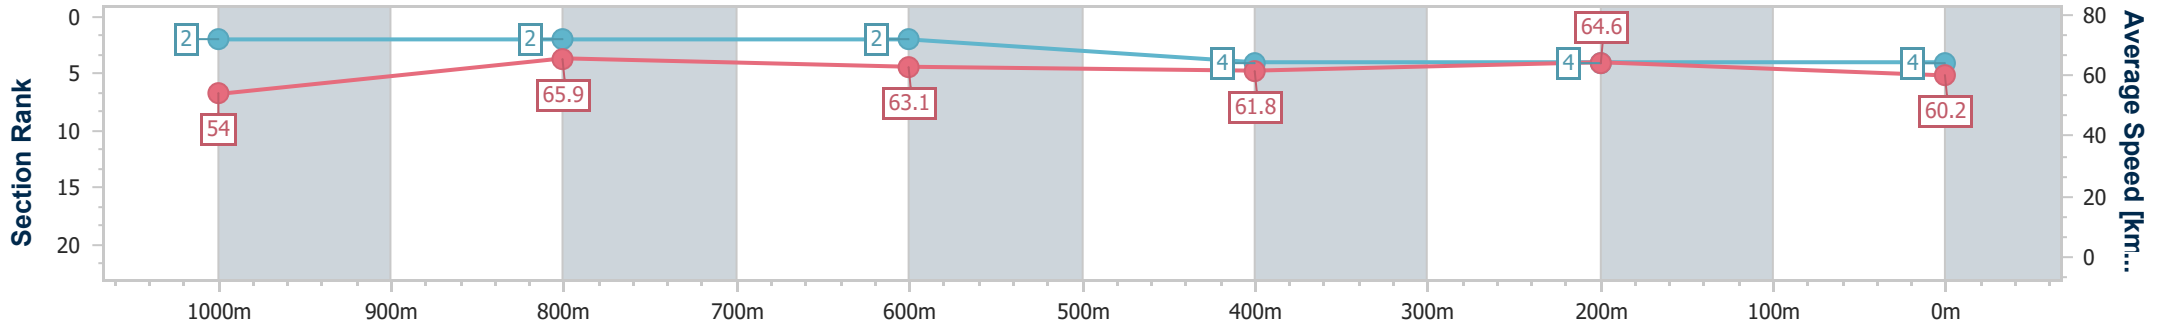

Horse/Jockey Name	Thegirlsgotthis
Final Rank	4
Fastest Section Time (Section)	0:10.91 (1000m)
Top Speed [km/h] (Section)	68.7 (1000m)
Race State	Finished

Doomben QLD Professional
Race 5: ENCRYPTION CHAMPION QLD 1ST SEASON SIRE
Maiden Handicap - 1200m
30 August 2023 - 14:56
Track Rating: Good 4, Weather: Fine, Rail Position: +10m Entire Course

BRISBANE
RACING CLUB

Section	Overall	1000m	800m	600m	400m	200m
Section Times	1:10.32 [4] (0:13.34)	0:56.98 [2] (0:10.91)	0:46.07 [2] (0:11.38)	0:34.69 [2] (0:11.61)	0:23.08 [4] (0:11.12)	0:11.96 [4] (0:11.96)
Average Speed [km/h]	54.0	65.9	63.1	61.8	64.6	60.2
Top Speed [km/h]	68.5	68.7	64.9	63.6	65.7	63.8
Avg. Dist. to Rail [m]	4.6	1.2	0.8	0.5	1.6	1.4
Avg. Stride Freq. [Hz]	2.4	2.4	2.3	2.3	2.4	2.3
Avg. Stride Length [m]	6.3	7.5	7.5	7.2	7.5	7.3

- [ ] Ranking at each section and finish
- -.-.- No data available at this section
- NA No data available