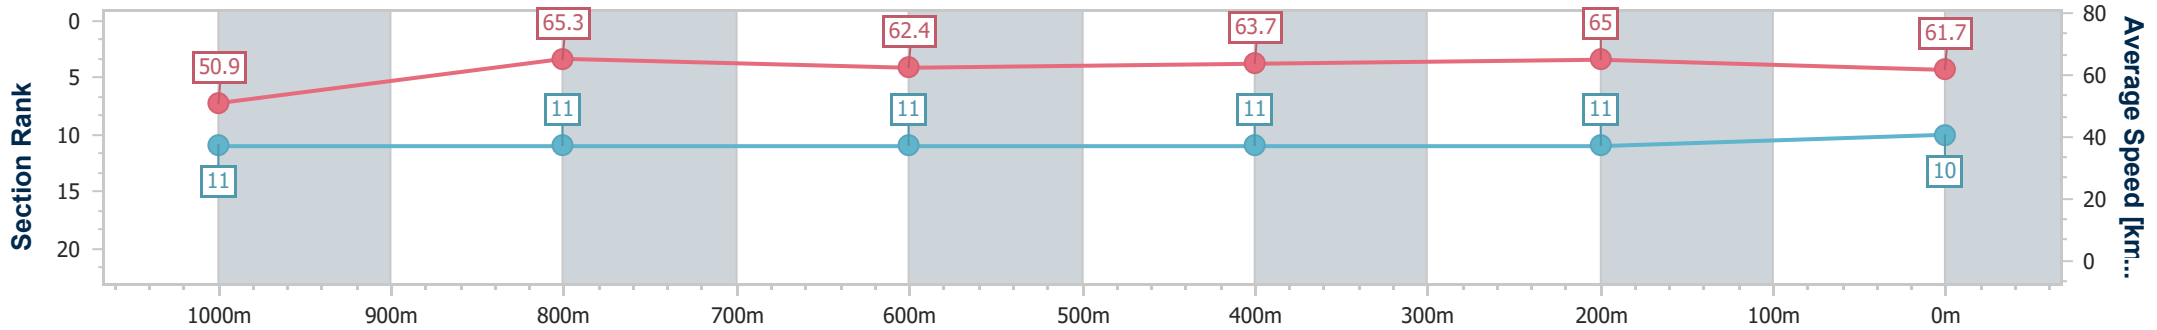

Horse/Jockey Name	National Interest
Final Rank	10
Fastest Section Time (Section)	0:11.08 (1000m)
Top Speed [km/h] (Section)	66.7 (1000m)
Race State	Finished

Doomben QLD Professional
Race 5: ENCRYPTION CHAMPION QLD 1ST SEASON SIRE
Maiden Handicap - 1200m
30 August 2023 - 14:56
Track Rating: Good 4, Weather: Fine, Rail Position: +10m Entire Course

BRISBANE
RACING CLUB

Section	Overall	1000m	800m	600m	400m	200m
Section Times	1:10.91 [10] (0:14.15)	0:56.76 [11] (0:11.08)	0:45.68 [11] (0:11.59)	0:34.09 [11] (0:11.32)	0:22.77 [11] (0:11.12)	0:11.65 [11] (0:11.65)
Average Speed [km/h]	50.9	65.3	62.4	63.7	65.0	61.7
Top Speed [km/h]	65.3	66.7	64.4	64.9	66.0	63.8
Avg. Dist. to Rail [m]	6.7	2.1	0.8	0.2	3.6	7.5
Avg. Stride Freq. [Hz]	2.3	2.4	2.3	2.4	2.4	2.4
Avg. Stride Length [m]	6.2	7.6	7.4	7.5	7.6	7.2

- [ ] Ranking at each section and finish
- -.-.- No data available at this section
- NA No data available