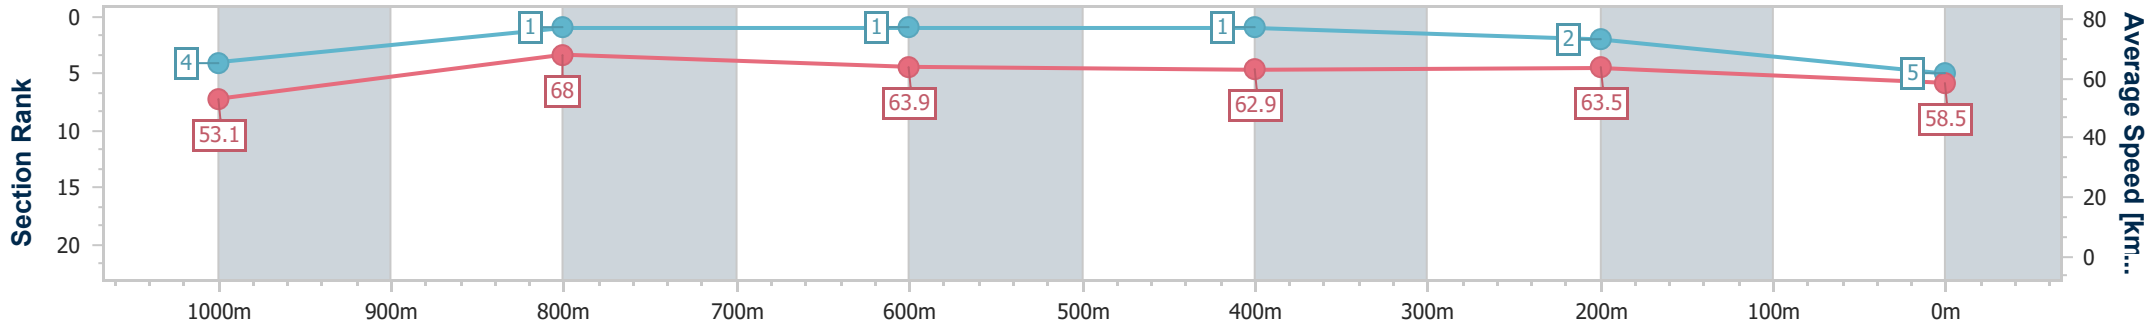

Horse/Jockey Name	Benedict Arnold
Final Rank	5
Fastest Section Time (Section)	0:10.69 (1000m)
Top Speed [km/h] (Section)	69.8 (1000m)
Race State	Finished

Doomben QLD Professional
Race 5: ENCRYPTION CHAMPION QLD 1ST SEASON SIRE
Maiden Handicap - 1200m
30 August 2023 - 14:56
Track Rating: Good 4, Weather: Fine, Rail Position: +10m Entire Course

BRISBANE RACING CLUB

Section	Overall	1000m	800m	600m	400m	200m
Section Times	1:10.50 [5] (0:13.54)	0:56.96 [4] (0:10.69)	0:46.27 [1] (0:11.26)	0:35.01 [1] (0:11.39)	0:23.62 [1] (0:11.32)	0:12.30 [2] (0:12.30)
Average Speed [km/h]	53.1	68.0	63.9	62.9	63.5	58.5
Top Speed [km/h]	68.8	69.8	65.3	64.3	64.9	62.3
Avg. Dist. to Rail [m]	9.8	3.6	0.2	0.7	0.6	0.8
Avg. Stride Freq. [Hz]	2.1	2.3	2.2	2.2	2.3	2.2
Avg. Stride Length [m]	6.9	8.2	7.9	7.9	7.8	7.6

- [ ] Ranking at each section and finish
- -.-.- No data available at this section
- NA No data available