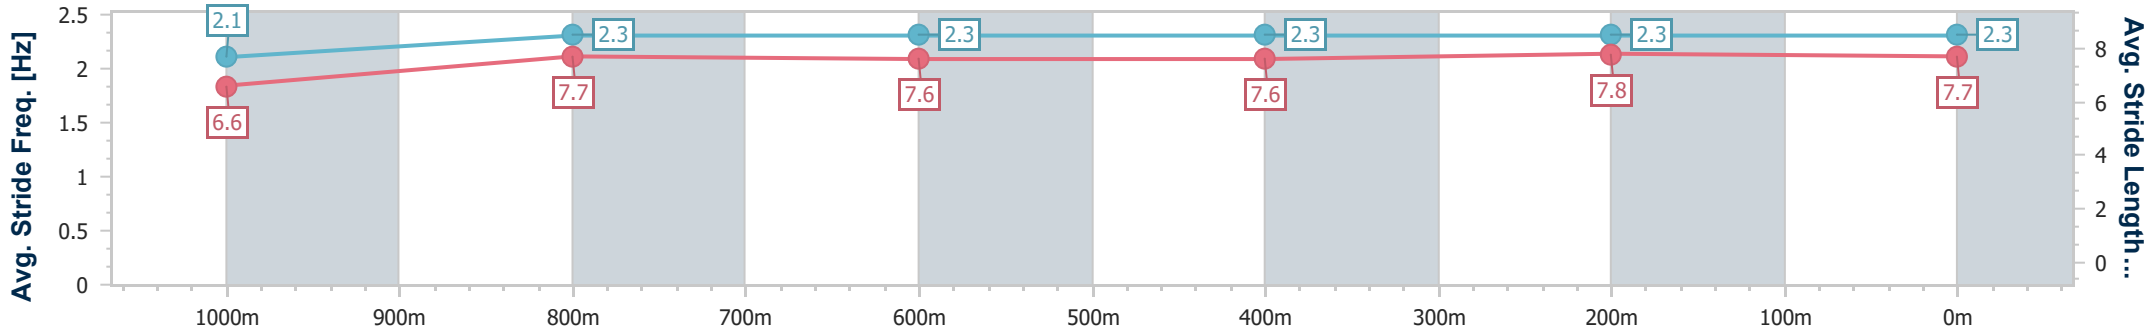

Horse/Jockey Name	Innovates
Final Rank	11
Fastest Section Time (Section)	0:11.17 (400m)
Top Speed [km/h] (Section)	65.6 (400m)
Race State	Finished

Doomben QLD Professional
Race 5: ENCRYPTION CHAMPION QLD 1ST SEASON SIRE
Maiden Handicap - 1200m
30 August 2023 - 14:56
Track Rating: Good 4, Weather: Fine, Rail Position: +10m Entire Course

BRISBANE
RACING CLUB

Section	Overall	1000m	800m	600m	400m	200m
Section Times	1:11.00 [11] (0:14.23)	0:56.77 [12] (0:11.27)	0:45.50 [12] (0:11.44)	0:34.06 [12] (0:11.28)	0:22.78 [12] (0:11.17)	0:11.61 [12] (0:11.61)
Average Speed [km/h]	50.7	64.2	62.8	63.2	64.3	62.0
Top Speed [km/h]	64.8	65.3	63.8	63.9	65.6	63.7
Avg. Dist. to Rail [m]	9.3	2.3	0.6	1.5	0.6	0.5
Avg. Stride Freq. [Hz]	2.1	2.3	2.3	2.3	2.3	2.3
Avg. Stride Length [m]	6.6	7.7	7.6	7.6	7.8	7.7

- [ ] Ranking at each section and finish
- -.-.- No data available at this section
- NA No data available