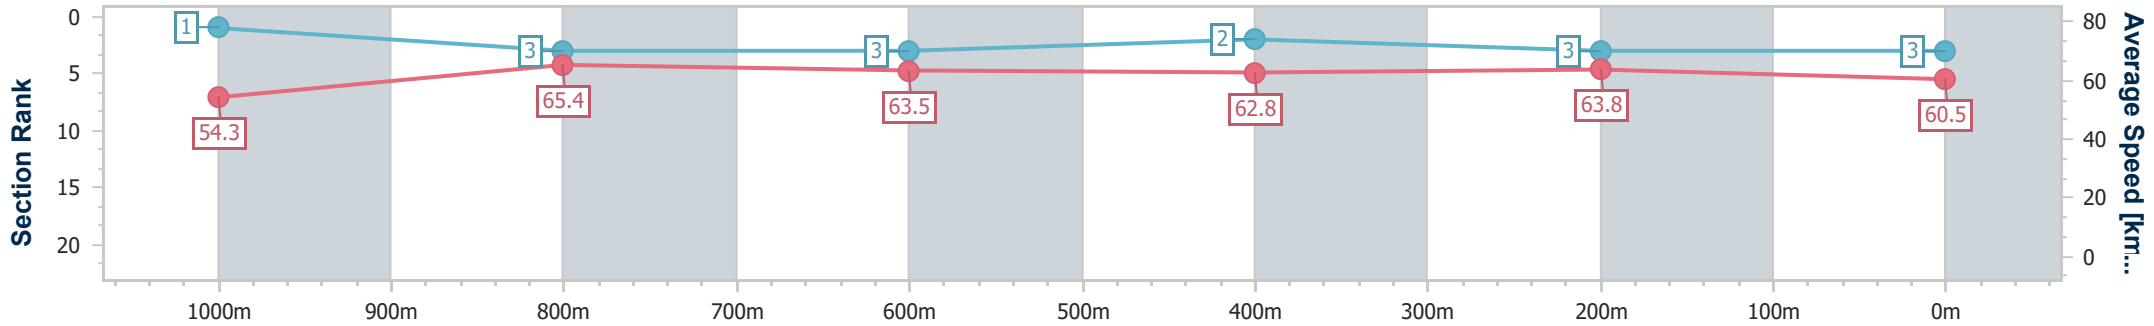

Horse/Jockey Name	Russian Sub
Final Rank	3
Fastest Section Time (Section)	0:11.03 (1000m)
Top Speed [km/h] (Section)	70.4 (Overall)
Race State	Finished

Doomben QLD Professional
Race 5: ENCRYPTION CHAMPION QLD 1ST SEASON SIRE
Maiden Handicap - 1200m
30 August 2023 - 14:56
Track Rating: Good 4, Weather: Fine, Rail Position: +10m Entire Course

BRISBANE
RACING CLUB

Section	Overall	1000m	800m	600m	400m	200m
Section Times	1:10.25 [3] (0:13.28)	0:56.97 [1] (0:11.03)	0:45.94 [3] (0:11.34)	0:34.60 [3] (0:11.43)	0:23.17 [2] (0:11.28)	0:11.89 [3] (0:11.89)
Average Speed [km/h]	54.3	65.4	63.5	62.8	63.8	60.5
Top Speed [km/h]	70.4	67.8	64.6	63.8	64.4	63.8
Avg. Dist. to Rail [m]	2.9	0.5	0.2	0.8	1.6	2.9
Avg. Stride Freq. [Hz]	2.3	2.4	2.4	2.3	2.4	2.4
Avg. Stride Length [m]	6.4	7.4	7.3	7.4	7.5	7.1

- [ ] Ranking at each section and finish
- -.-.- No data available at this section
- NA No data available