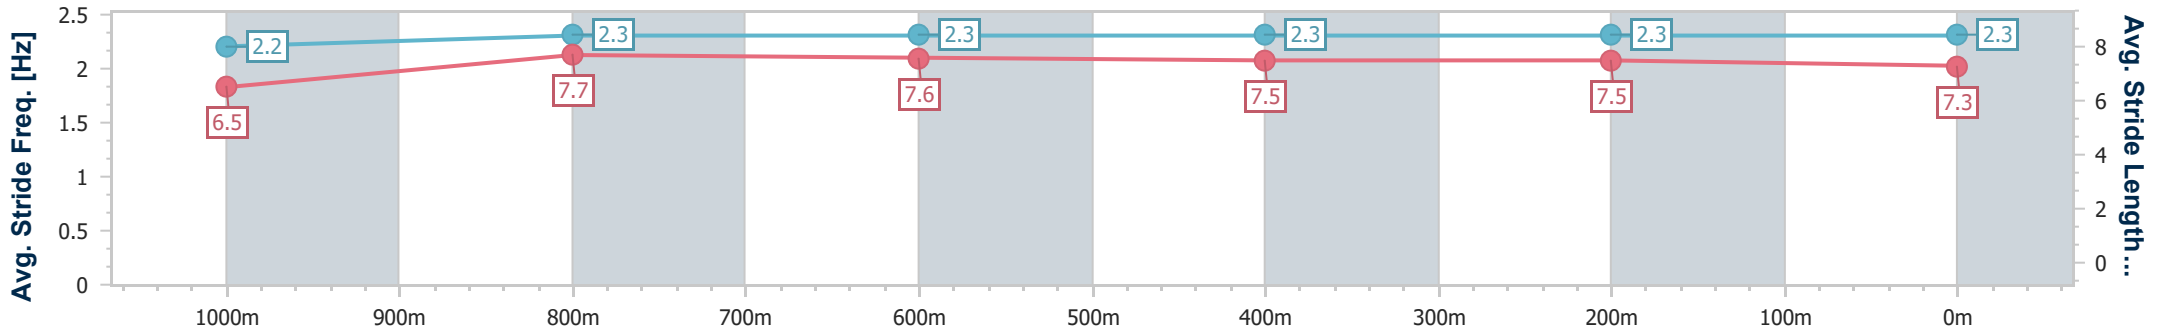

Horse/Jockey Name	Rapid Dude
Final Rank	12
Fastest Section Time (Section)	0:11.20 (1000m)
Top Speed [km/h] (Section)	67.2 (1000m)
Race State	Finished

Doomben QLD Professional
Race 5: ENCRYPTION CHAMPION QLD 1ST SEASON SIRE
Maiden Handicap - 1200m
30 August 2023 - 14:56
Track Rating: Good 4, Weather: Fine, Rail Position: +10m Entire Course

BRISBANE
RACING CLUB

Section	Overall	1000m	800m	600m	400m	200m								
Section Times	1:11.04 [12] (0:13.99)	0:57.05 [10] (0:11.20)	0:45.85 [10] (0:11.50)	0:34.35 [10] (0:11.25)	0:23.10 [9] (0:11.23)	0:11.87 [10] (0:11.87)								
Average Speed [km/h]	51.5	64.4	62.5	63.9	64.3	60.7								
Top Speed [km/h]	66.5	67.2	64.1	64.6	65.8	63.7								
Avg. Dist. to Rail [m]	0.9	0.7	0.4	0.5	3.4	4.4								
Avg. Stride Freq. [Hz]	2.2	2.3	2.3	2.3	2.3	2.3								
Avg. Stride Length [m]	6.5	7.7	7.6	7.5	7.5	7.3								

- [ ] Ranking at each section and finish
- -.-.- No data available at this section
- NA No data available