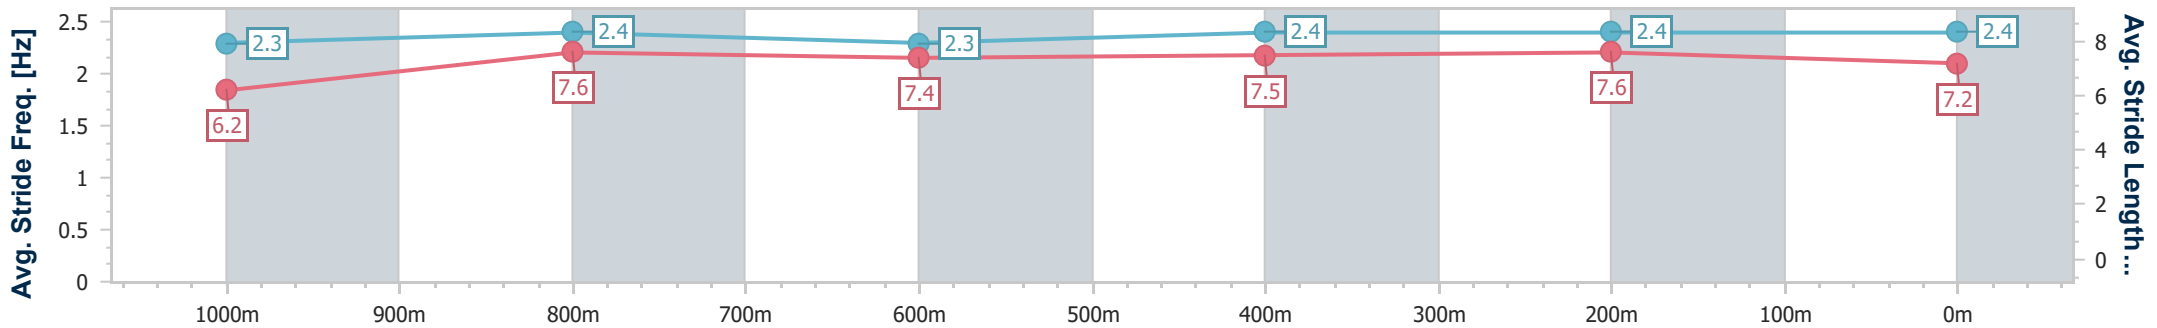

Horse/Jockey Name	National Interest
Final Rank	10
Fastest Section Time (Section)	0:11.08 (1000m)
Top Speed [km/h] (Section)	66.7 (1000m)
Race State	Finished

Doomben QLD Professional
Race 5: ENCRYPTION CHAMPION QLD 1ST SEASON SIRE
Maiden Handicap - 1200m
30 August 2023 - 14:56
Track Rating: Good 4, Weather: Fine, Rail Position: +10m Entire Course

BRISBANE
RACING CLUB

Section	Overall	1000m	800m	600m	400m	200m
Section Times	1:10.91 [10] (0:14.15)	0:56.76 [11] (0:11.08)	0:45.68 [11] (0:11.59)	0:34.09 [11] (0:11.32)	0:22.77 [11] (0:11.12)	0:11.65 [11] (0:11.65)
Average Speed [km/h]	50.9	65.3	62.4	63.7	65.0	61.7
Top Speed [km/h]	65.3	66.7	64.4	64.9	66.0	63.8
Avg. Dist. to Rail [m]	6.7	2.1	0.8	0.2	3.6	7.5
Avg. Stride Freq. [Hz]	2.3	2.4	2.3	2.4	2.4	2.4
Avg. Stride Length [m]	6.2	7.6	7.4	7.5	7.6	7.2

- [ ] Ranking at each section and finish
- -.-.- No data available at this section
- NA No data available