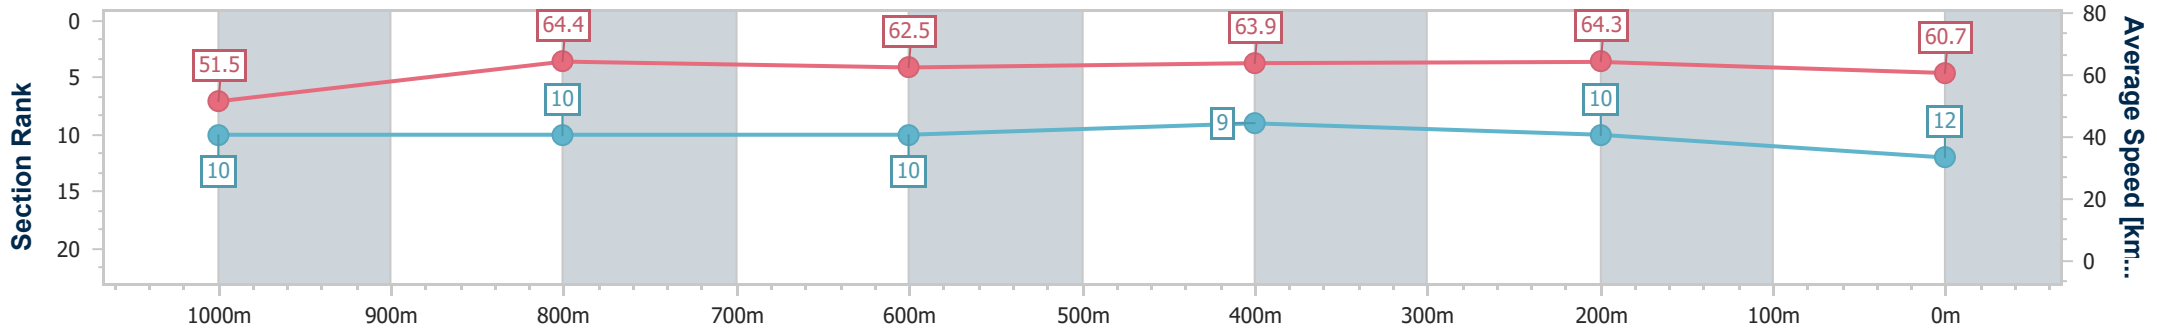

Horse/Jockey Name	Rapid Dude
Final Rank	12
Fastest Section Time (Section)	0:11.20 (1000m)
Top Speed [km/h] (Section)	67.2 (1000m)
Race State	Finished

Doomben QLD Professional
Race 5: ENCRYPTION CHAMPION QLD 1ST SEASON SIRE
Maiden Handicap - 1200m
30 August 2023 - 14:56
Track Rating: Good 4, Weather: Fine, Rail Position: +10m Entire Course

BRISBANE
RACING CLUB

Section	Overall	1000m	800m	600m	400m	200m								
Section Times	1:11.04 [12] (0:13.99)	0:57.05 [10] (0:11.20)	0:45.85 [10] (0:11.50)	0:34.35 [10] (0:11.25)	0:23.10 [9] (0:11.23)	0:11.87 [10] (0:11.87)								
Average Speed [km/h]	51.5	64.4	62.5	63.9	64.3	60.7								
Top Speed [km/h]	66.5	67.2	64.1	64.6	65.8	63.7								
Avg. Dist. to Rail [m]	0.9	0.7	0.4	0.5	3.4	4.4								
Avg. Stride Freq. [Hz]	2.2	2.3	2.3	2.3	2.3	2.3								
Avg. Stride Length [m]	6.5	7.7	7.6	7.5	7.5	7.3								

- [ ] Ranking at each section and finish
- -.-.- No data available at this section
- NA No data available