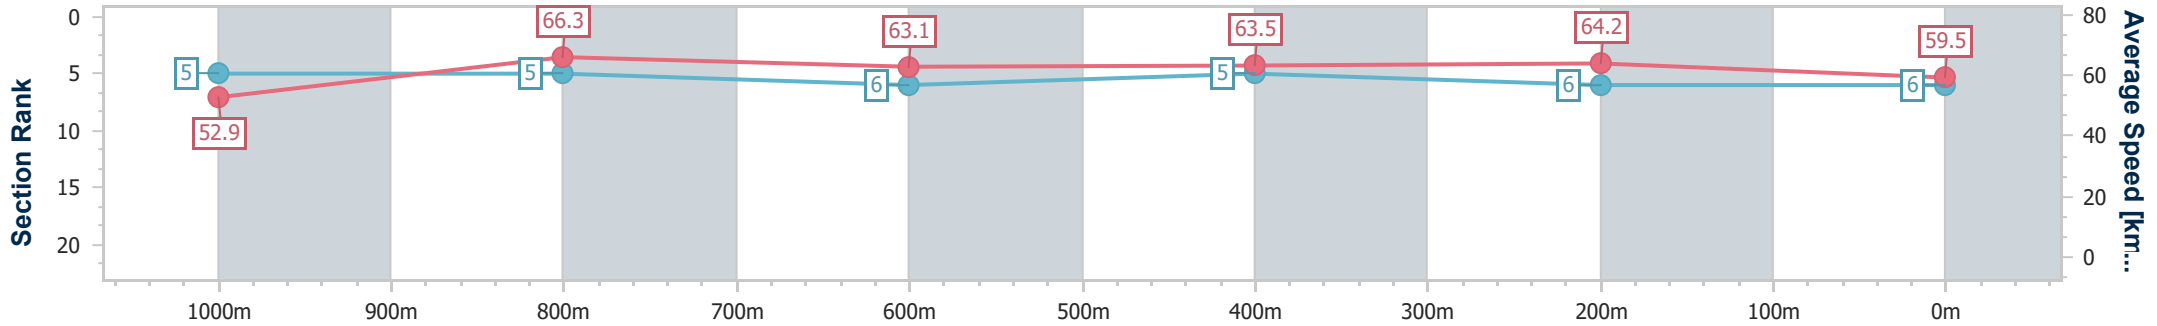

Horse/Jockey Name	Galactic Legend
Final Rank	6
Fastest Section Time (Section)	0:10.94 (1000m)
Top Speed [km/h] (Section)	69.0 (1000m)
Race State	Finished

Doomben QLD Professional
Race 5: ENCRYPTION CHAMPION QLD 1ST SEASON SIRE
Maiden Handicap - 1200m
30 August 2023 - 14:56
Track Rating: Good 4, Weather: Fine, Rail Position: +10m Entire Course

BRISBANE RACING CLUB

Section	Overall	1000m	800m	600m	400m	200m
Section Times	1:10.65 [6] (0:13.60)	0:57.05 [5] (0:10.94)	0:46.11 [5] (0:11.44)	0:34.67 [6] (0:11.33)	0:23.34 [5] (0:11.24)	0:12.10 [6] (0:12.10)
Average Speed [km/h]	52.9	66.3	63.1	63.5	64.2	59.5
Top Speed [km/h]	68.6	69.0	64.6	64.8	66.2	61.8
Avg. Dist. to Rail [m]	8.1	2.5	0.6	0.3	3.6	7.2
Avg. Stride Freq. [Hz]	2.4	2.5	2.4	2.4	2.4	2.4
Avg. Stride Length [m]	6.2	7.4	7.3	7.3	7.2	7.0

- [ ] Ranking at each section and finish
- -.-.- No data available at this section
- NA No data available