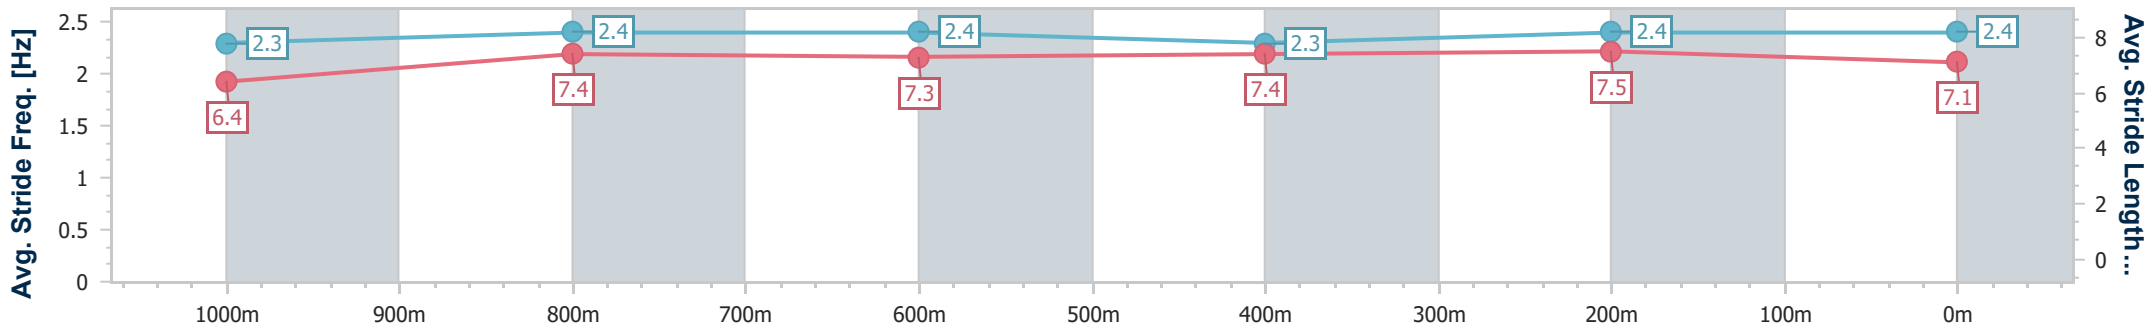

Horse/Jockey Name	Russian Sub
Final Rank	3
Fastest Section Time (Section)	0:11.03 (1000m)
Top Speed [km/h] (Section)	70.4 (Overall)
Race State	Finished

Doomben QLD Professional
Race 5: ENCRYPTION CHAMPION QLD 1ST SEASON SIRE
Maiden Handicap - 1200m
30 August 2023 - 14:56
Track Rating: Good 4, Weather: Fine, Rail Position: +10m Entire Course

BRISBANE
RACING CLUB

Section	Overall	1000m	800m	600m	400m	200m
Section Times	1:10.25 [3] (0:13.28)	0:56.97 [1] (0:11.03)	0:45.94 [3] (0:11.34)	0:34.60 [3] (0:11.43)	0:23.17 [2] (0:11.28)	0:11.89 [3] (0:11.89)
Average Speed [km/h]	54.3	65.4	63.5	62.8	63.8	60.5
Top Speed [km/h]	70.4	67.8	64.6	63.8	64.4	63.8
Avg. Dist. to Rail [m]	2.9	0.5	0.2	0.8	1.6	2.9
Avg. Stride Freq. [Hz]	2.3	2.4	2.4	2.3	2.4	2.4
Avg. Stride Length [m]	6.4	7.4	7.3	7.4	7.5	7.1

- [ ] Ranking at each section and finish
- -.-.- No data available at this section
- NA No data available