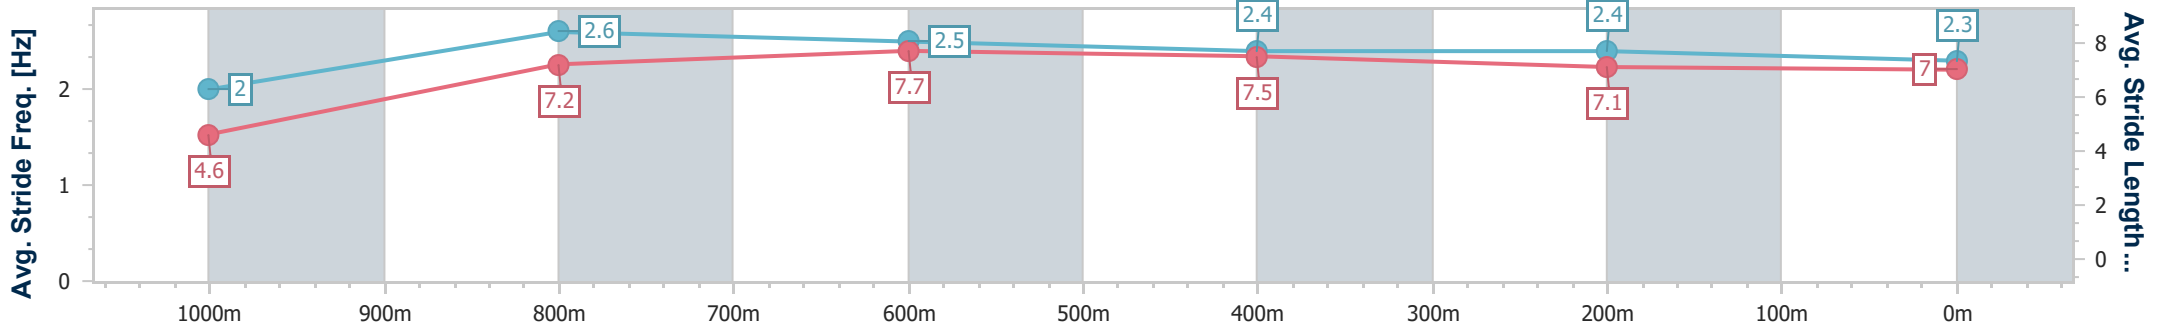

Horse/Jockey Name	Rothero Essgee
Final Rank	2
Fastest Section Time (Section)	0:05.16 (Overall)
Top Speed [km/h] (Section)	70.2 (1000m)
Race State	Finished

Aquis Park Gold Coast Poly QLD Professional
Race 6: PARADISE COUNTRY RATINGS BAND 0 - 55 Handicap - 1050m

02 September 2023 - 16:24

Track Rating: Synthetic , Weather: Fine, Rail Position: True

Section	Overall	1000m	800m	600m	400m	200m
Section Times	1:01.93 [2] (0:05.16)	0:56.77 [9] (0:10.69)	0:46.08 [4] (0:10.45)	0:35.63 [1] (0:11.23)	0:24.40 [1] (0:12.01)	0:12.39 [2] (0:12.39)
Average Speed [km/h]	35.1	67.3	68.3	64.6	60.6	58.3
Top Speed [km/h]	57.9	70.2	70.0	66.9	62.0	60.1
Avg. Dist. to Rail [m]	2.8	1.5	1.4	1.1	7.0	8.0
Avg. Stride Freq. [Hz]	2.0	2.6	2.5	2.4	2.4	2.3
Avg. Stride Length [m]	4.6	7.2	7.7	7.5	7.1	7.0

- [ ] Ranking at each section and finish
- -.-.- No data available at this section
- NA No data available