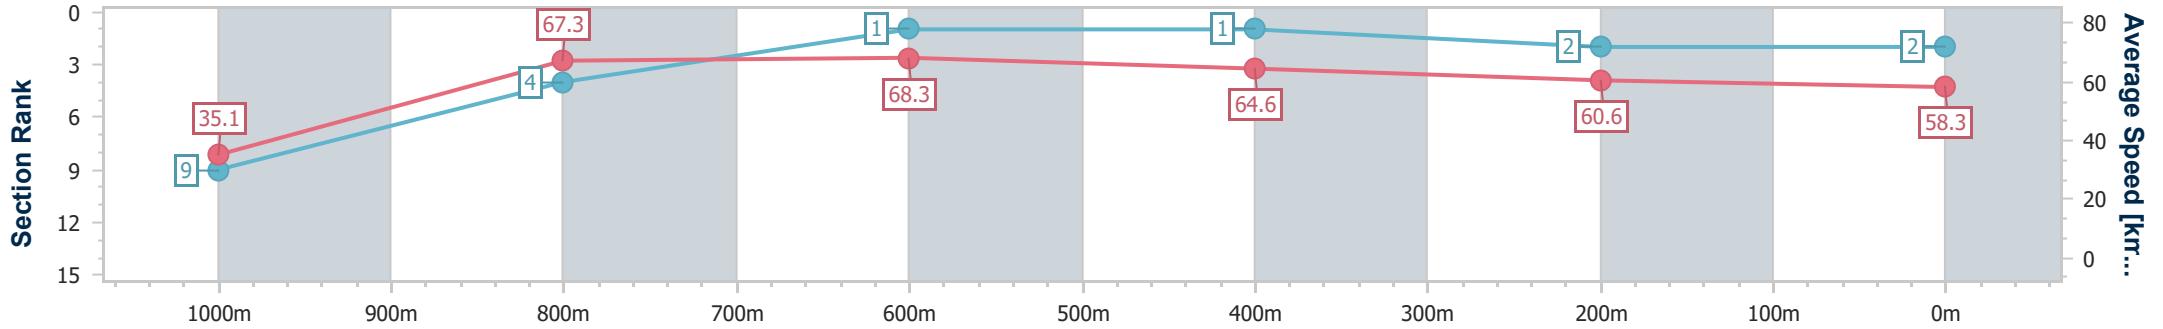

Horse/Jockey Name	Rothero Essgee
Final Rank	2
Fastest Section Time (Section)	0:05.16 (Overall)
Top Speed [km/h] (Section)	70.2 (1000m)
Race State	Finished

Aquis Park Gold Coast Poly QLD Professional
Race 6: PARADISE COUNTRY RATINGS BAND 0 - 55 Handicap - 1050m

02 September 2023 - 16:24

Track Rating: Synthetic , Weather: Fine, Rail Position: True

Section	Overall	1000m	800m	600m	400m	200m
Section Times	1:01.93 [2] (0:05.16)	0:56.77 [9] (0:10.69)	0:46.08 [4] (0:10.45)	0:35.63 [1] (0:11.23)	0:24.40 [1] (0:12.01)	0:12.39 [2] (0:12.39)
Average Speed [km/h]	35.1	67.3	68.3	64.6	60.6	58.3
Top Speed [km/h]	57.9	70.2	70.0	66.9	62.0	60.1
Avg. Dist. to Rail [m]	2.8	1.5	1.4	1.1	7.0	8.0
Avg. Stride Freq. [Hz]	2.0	2.6	2.5	2.4	2.4	2.3
Avg. Stride Length [m]	4.6	7.2	7.7	7.5	7.1	7.0

- [ ] Ranking at each section and finish
- -.-.- No data available at this section
- NA No data available