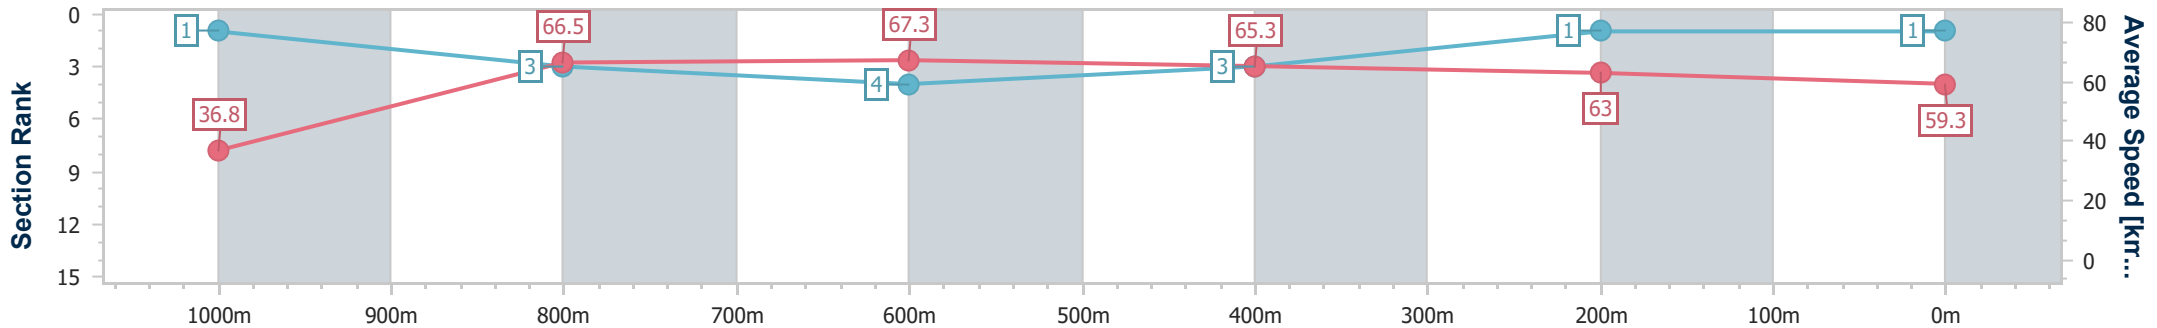

02 September 2023 - 16:24

Track Rating: Synthetic , Weather: Fine, Rail Position: True

Section	Overall	1000m	800m	600m	400m	200m
Section Times	1:01.44 [1] (0:04.89)	0:56.55 [1] (0:10.94)	0:45.61 [3] (0:10.85)	0:34.76 [4] (0:11.10)	0:23.66 [3] (0:11.47)	0:12.19 [1] (0:12.19)
Average Speed [km/h]	36.8	66.5	67.3	65.3	63.0	59.3
Top Speed [km/h]	56.3	69.8	68.9	66.9	63.5	61.8
Avg. Dist. to Rail [m]	5.7	4.6	2.6	1.6	2.1	3.2
Avg. Stride Freq. [Hz]	2.1	2.7	2.6	2.5	2.5	2.4
Avg. Stride Length [m]	4.8	6.8	7.1	7.3	7.0	6.8