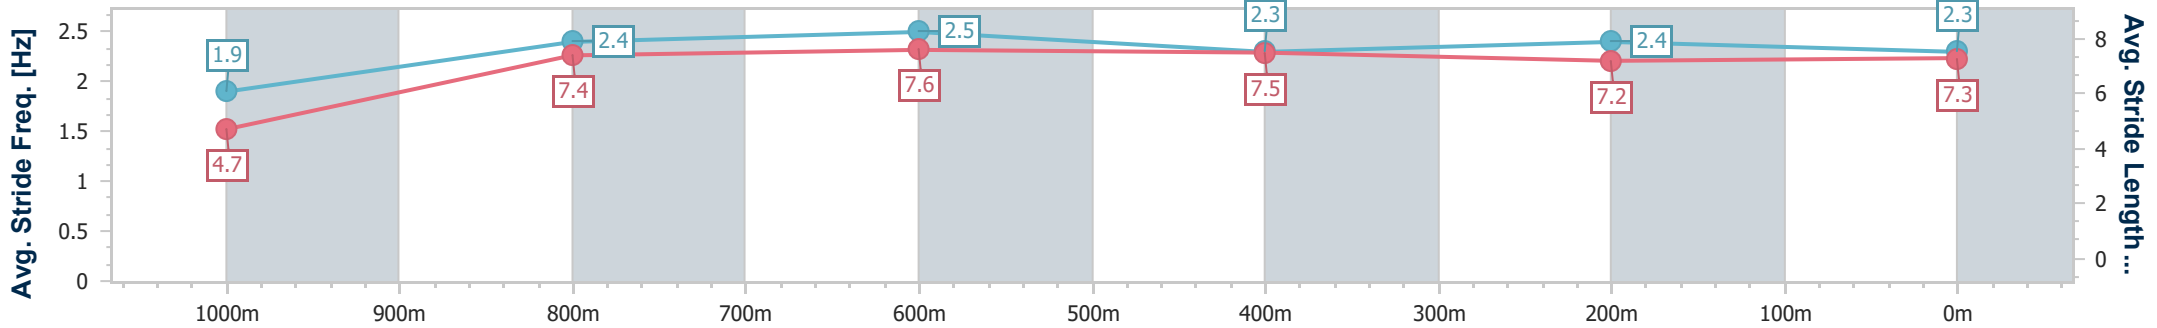

Horse/Jockey Name	Anchorage
Final Rank	5
Fastest Section Time (Section)	0:05.36 (Overall)
Top Speed [km/h] (Section)	68.9 (800m)
Race State	Finished

Aquis Park Gold Coast Poly QLD Professional
Race 6: PARADISE COUNTRY RATINGS BAND 0 - 55 Handicap - 1050m

02 September 2023 - 16:24

Track Rating: Synthetic , Weather: Fine, Rail Position: True

Section	Overall	1000m	800m	600m	400m	200m
Section Times	1:02.36 [5] (0:05.36)	0:57.00 [12] (0:11.25)	0:45.75 [12] (0:10.76)	0:34.99 [12] (0:11.32)	0:23.67 [12] (0:11.66)	0:12.01 [8] (0:12.01)
Average Speed [km/h]	33.5	64.4	67.5	63.7	61.6	60.2
Top Speed [km/h]	53.9	67.8	68.9	67.3	63.5	62.2
Avg. Dist. to Rail [m]	7.9	3.6	1.5	0.3	0.8	3.1
Avg. Stride Freq. [Hz]	1.9	2.4	2.5	2.3	2.4	2.3
Avg. Stride Length [m]	4.7	7.4	7.6	7.5	7.2	7.3

- [ ] Ranking at each section and finish
- -.-.- No data available at this section
- NA No data available