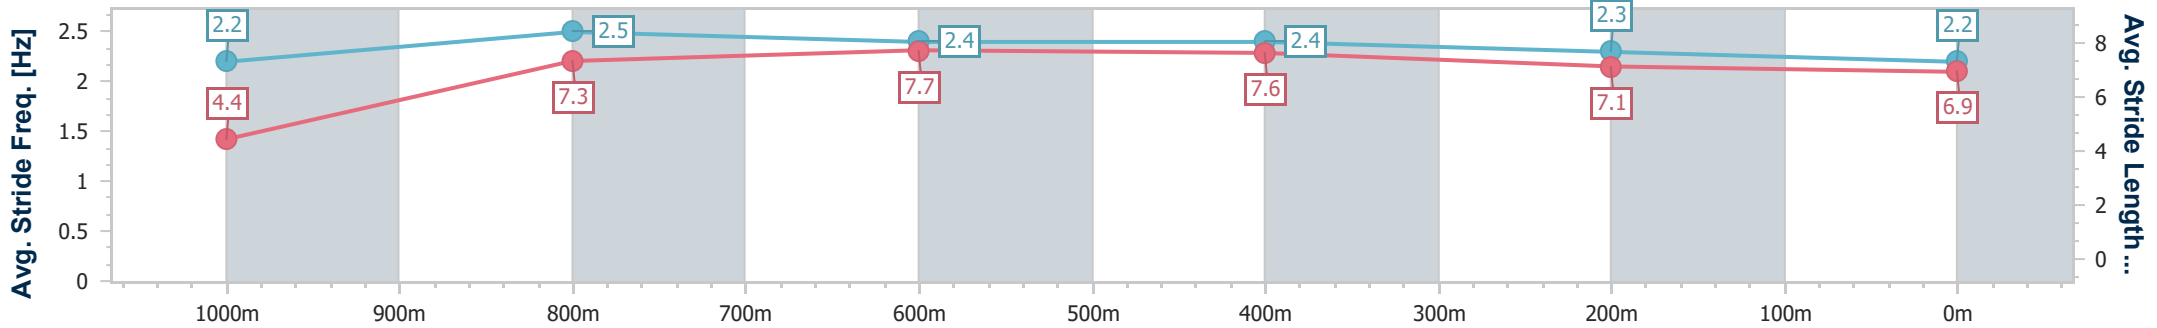

Horse/Jockey Name	Memorial Day
Final Rank	12
Fastest Section Time (Section)	0:05.07 (Overall)
Top Speed [km/h] (Section)	69.9 (1000m)
Race State	Finished

Aquis Park Gold Coast Poly QLD Professional
Race 6: PARADISE COUNTRY RATINGS BAND 0 - 55 Handicap - 1050m

02 September 2023 - 16:24

Track Rating: Synthetic , Weather: Fine, Rail Position: True

Section	Overall	1000m	800m	600m	400m	200m
Section Times	1:03.75 [12] (0:05.07)	0:58.68 [8] (0:11.01)	0:47.67 [6] (0:10.97)	0:36.70 [9] (0:11.45)	0:25.25 [9] (0:12.07)	0:13.18 [12] (0:13.18)
Average Speed [km/h]	35.5	66.6	67.9	64.8	60.6	54.7
Top Speed [km/h]	56.3	69.9	69.6	65.9	62.0	59.1
Avg. Dist. to Rail [m]	9.4	7.6	6.2	5.8	6.3	7.3
Avg. Stride Freq. [Hz]	2.2	2.5	2.4	2.4	2.3	2.2
Avg. Stride Length [m]	4.4	7.3	7.7	7.6	7.1	6.9

- [ ] Ranking at each section and finish
- -.-.- No data available at this section
- NA No data available