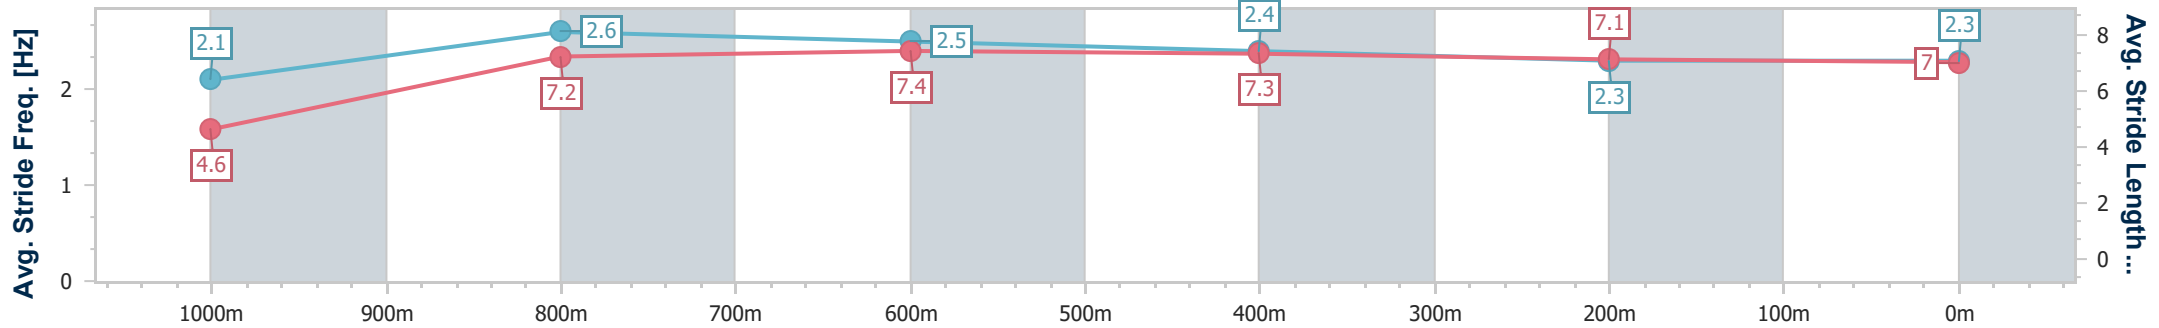

Horse/Jockey Name	Miss Helmut
Final Rank	8
Fastest Section Time (Section)	0:04.98 (Overall)
Top Speed [km/h] (Section)	70.5 (1000m)
Race State	Finished

Aquis Park Gold Coast Poly QLD Professional
Race 6: PARADISE COUNTRY RATINGS BAND 0 - 55 Handicap - 1050m

02 September 2023 - 16:24

Track Rating: Synthetic , Weather: Fine, Rail Position: True

Section	Overall	1000m	800m	600m	400m	200m
Section Times	1:02.55 [8] (0:04.98)	0:57.57 [5] (0:10.84)	0:46.73 [2] (0:10.74)	0:35.99 [3] (0:11.42)	0:24.57 [4] (0:12.11)	0:12.46 [6] (0:12.46)
Average Speed [km/h]	36.3	66.9	68.3	64.0	59.8	57.9
Top Speed [km/h]	56.3	70.5	69.2	68.7	60.8	60.1
Avg. Dist. to Rail [m]	4.7	3.4	3.6	3.1	3.8	4.9
Avg. Stride Freq. [Hz]	2.1	2.6	2.5	2.4	2.3	2.3
Avg. Stride Length [m]	4.6	7.2	7.4	7.3	7.1	7.0

- [ ] Ranking at each section and finish
- -.-.- No data available at this section
- NA No data available