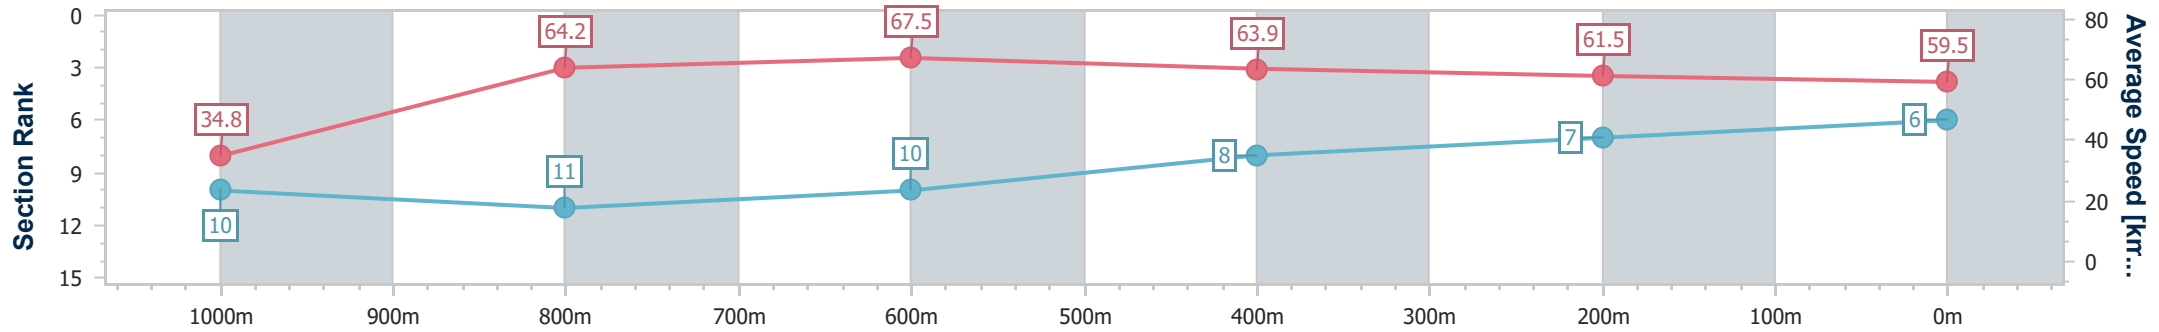

Horse/Jockey Name	Gallery Master
Final Rank	6
Fastest Section Time (Section)	0:05.19 (Overall)
Top Speed [km/h] (Section)	68.4 (800m)
Race State	Finished

Aquis Park Gold Coast Poly QLD Professional
Race 6: PARADISE COUNTRY RATINGS BAND 0 - 55 Handicap - 1050m

02 September 2023 - 16:24

Track Rating: Synthetic , Weather: Fine, Rail Position: True

Section	Overall	1000m	800m	600m	400m	200m
Section Times	1:02.36 [6] (0:05.19)	0:57.17 [10] (0:11.23)	0:45.94 [11] (0:10.69)	0:35.25 [10] (0:11.35)	0:23.90 [8] (0:11.74)	0:12.16 [7] (0:12.16)
Average Speed [km/h]	34.8	64.2	67.5	63.9	61.5	59.5
Top Speed [km/h]	55.7	67.4	68.4	66.9	62.6	61.3
Avg. Dist. to Rail [m]	1.0	0.3	0.5	1.2	3.1	3.4
Avg. Stride Freq. [Hz]	2.0	2.4	2.3	2.3	2.3	2.3
Avg. Stride Length [m]	4.8	7.5	7.9	7.6	7.3	7.1

- [ ] Ranking at each section and finish
- -.-.- No data available at this section
- NA No data available