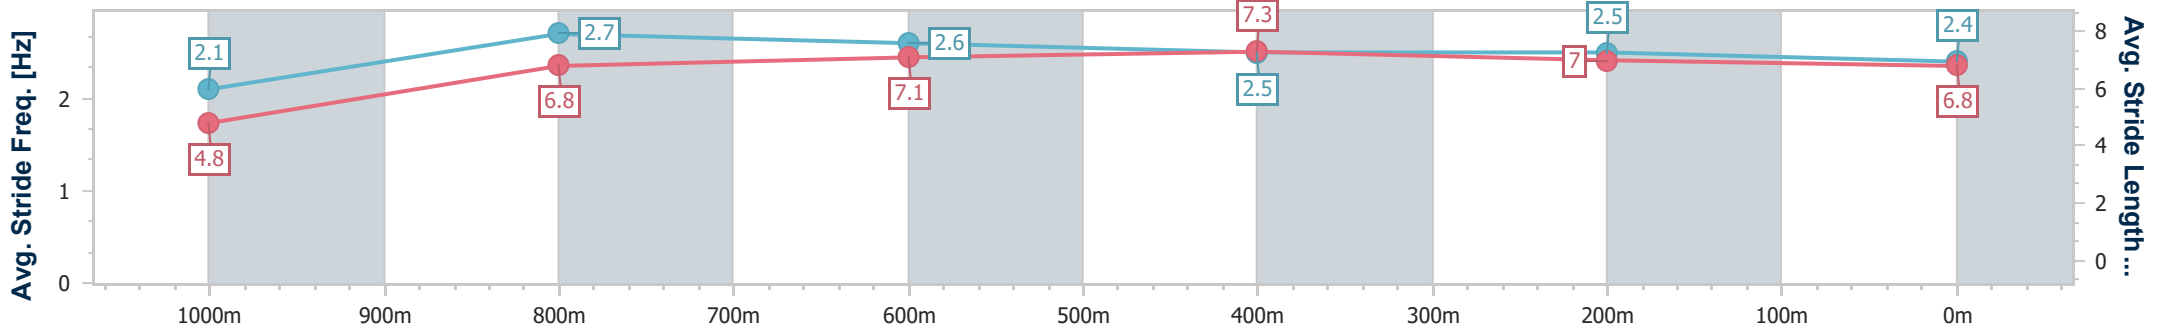

02 September 2023 - 16:24

Track Rating: Synthetic , Weather: Fine, Rail Position: True

Section	Overall	1000m	800m	600m	400m	200m
Section Times	1:01.44 [1] (0:04.89)	0:56.55 [1] (0:10.94)	0:45.61 [3] (0:10.85)	0:34.76 [4] (0:11.10)	0:23.66 [3] (0:11.47)	0:12.19 [1] (0:12.19)
Average Speed [km/h]	36.8	66.5	67.3	65.3	63.0	59.3
Top Speed [km/h]	56.3	69.8	68.9	66.9	63.5	61.8
Avg. Dist. to Rail [m]	5.7	4.6	2.6	1.6	2.1	3.2
Avg. Stride Freq. [Hz]	2.1	2.7	2.6	2.5	2.5	2.4
Avg. Stride Length [m]	4.8	6.8	7.1	7.3	7.0	6.8