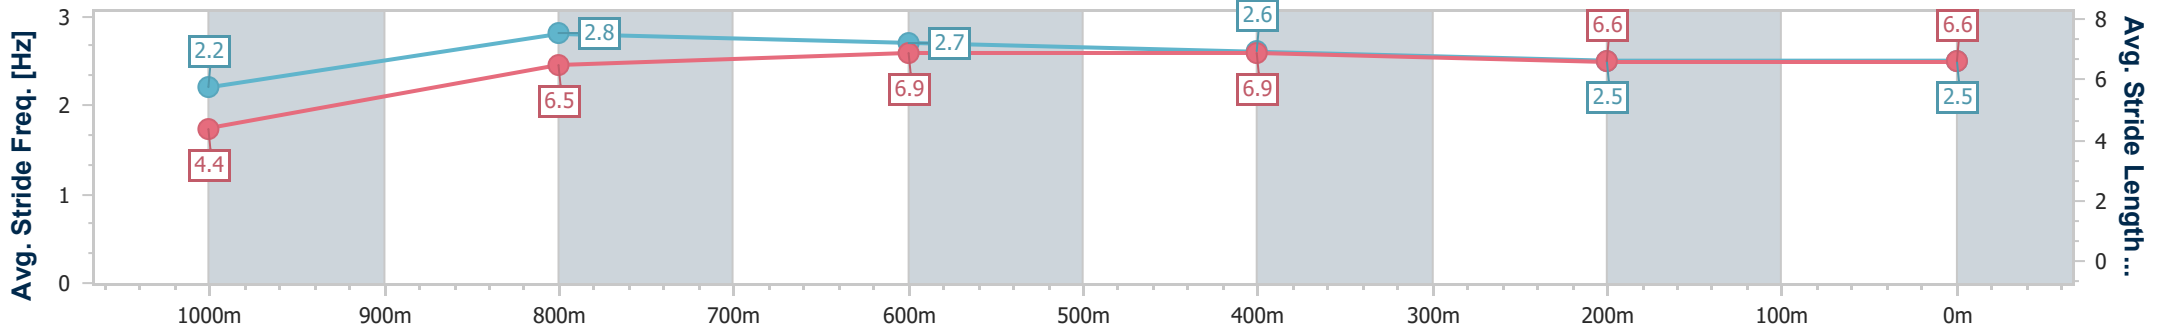

Horse/Jockey Name	Meter Maid
Final Rank	7
Fastest Section Time (Section)	0:04.97 (Overall)
Top Speed [km/h] (Section)	68.6 (1000m)
Race State	Finished

Aquis Park Gold Coast Poly QLD Professional
Race 6: PARADISE COUNTRY RATINGS BAND 0 - 55 Handicap - 1050m

02 September 2023 - 16:24

Track Rating: Synthetic , Weather: Fine, Rail Position: True

Section	Overall	1000m	800m	600m	400m	200m
Section Times	1:02.54 [7] (0:04.97)	0:57.57 [4] (0:11.06)	0:46.51 [5] (0:10.95)	0:35.56 [6] (0:11.36)	0:24.20 [7] (0:12.05)	0:12.15 [9] (0:12.15)
Average Speed [km/h]	36.3	66.0	66.8	64.4	60.2	59.5
Top Speed [km/h]	56.7	68.6	67.9	67.7	61.5	61.3
Avg. Dist. to Rail [m]	6.3	5.2	3.0	3.3	4.2	6.6
Avg. Stride Freq. [Hz]	2.2	2.8	2.7	2.6	2.5	2.5
Avg. Stride Length [m]	4.4	6.5	6.9	6.9	6.6	6.6

- [ ] Ranking at each section and finish
- -.-.- No data available at this section
- NA No data available