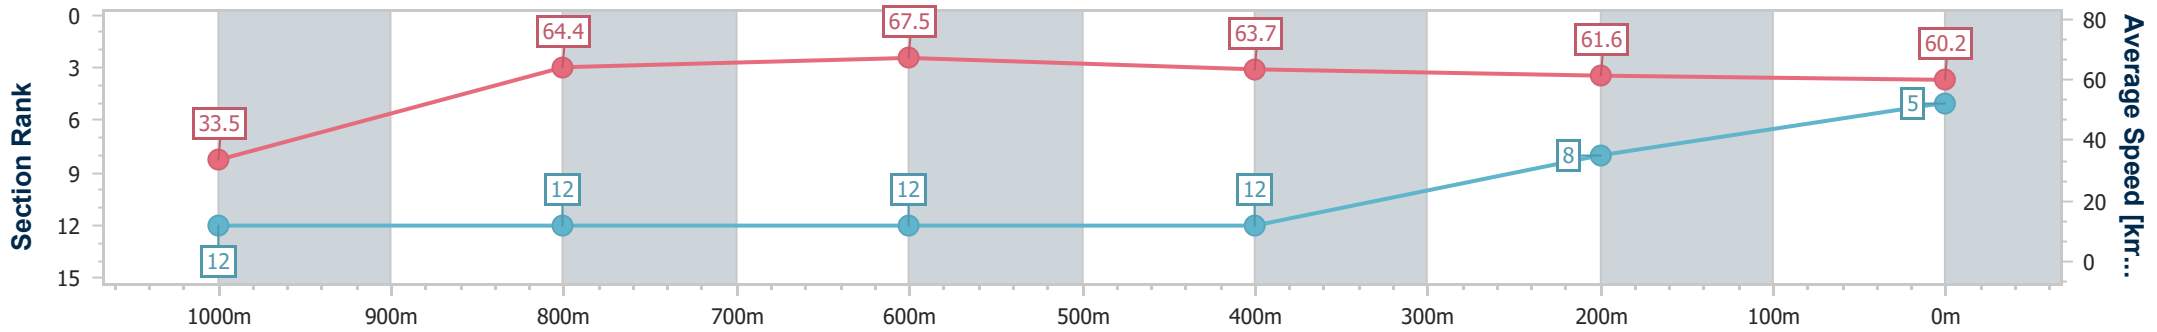

Horse/Jockey Name	Anchorage
Final Rank	5
Fastest Section Time (Section)	0:05.36 (Overall)
Top Speed [km/h] (Section)	68.9 (800m)
Race State	Finished

Aquis Park Gold Coast Poly QLD Professional
Race 6: PARADISE COUNTRY RATINGS BAND 0 - 55 Handicap - 1050m

02 September 2023 - 16:24

Track Rating: Synthetic , Weather: Fine, Rail Position: True

Section	Overall	1000m	800m	600m	400m	200m
Section Times	1:02.36 [5] (0:05.36)	0:57.00 [12] (0:11.25)	0:45.75 [12] (0:10.76)	0:34.99 [12] (0:11.32)	0:23.67 [12] (0:11.66)	0:12.01 [8] (0:12.01)
Average Speed [km/h]	33.5	64.4	67.5	63.7	61.6	60.2
Top Speed [km/h]	53.9	67.8	68.9	67.3	63.5	62.2
Avg. Dist. to Rail [m]	7.9	3.6	1.5	0.3	0.8	3.1
Avg. Stride Freq. [Hz]	1.9	2.4	2.5	2.3	2.4	2.3
Avg. Stride Length [m]	4.7	7.4	7.6	7.5	7.2	7.3

- [ ] Ranking at each section and finish
- -.-.- No data available at this section
- NA No data available