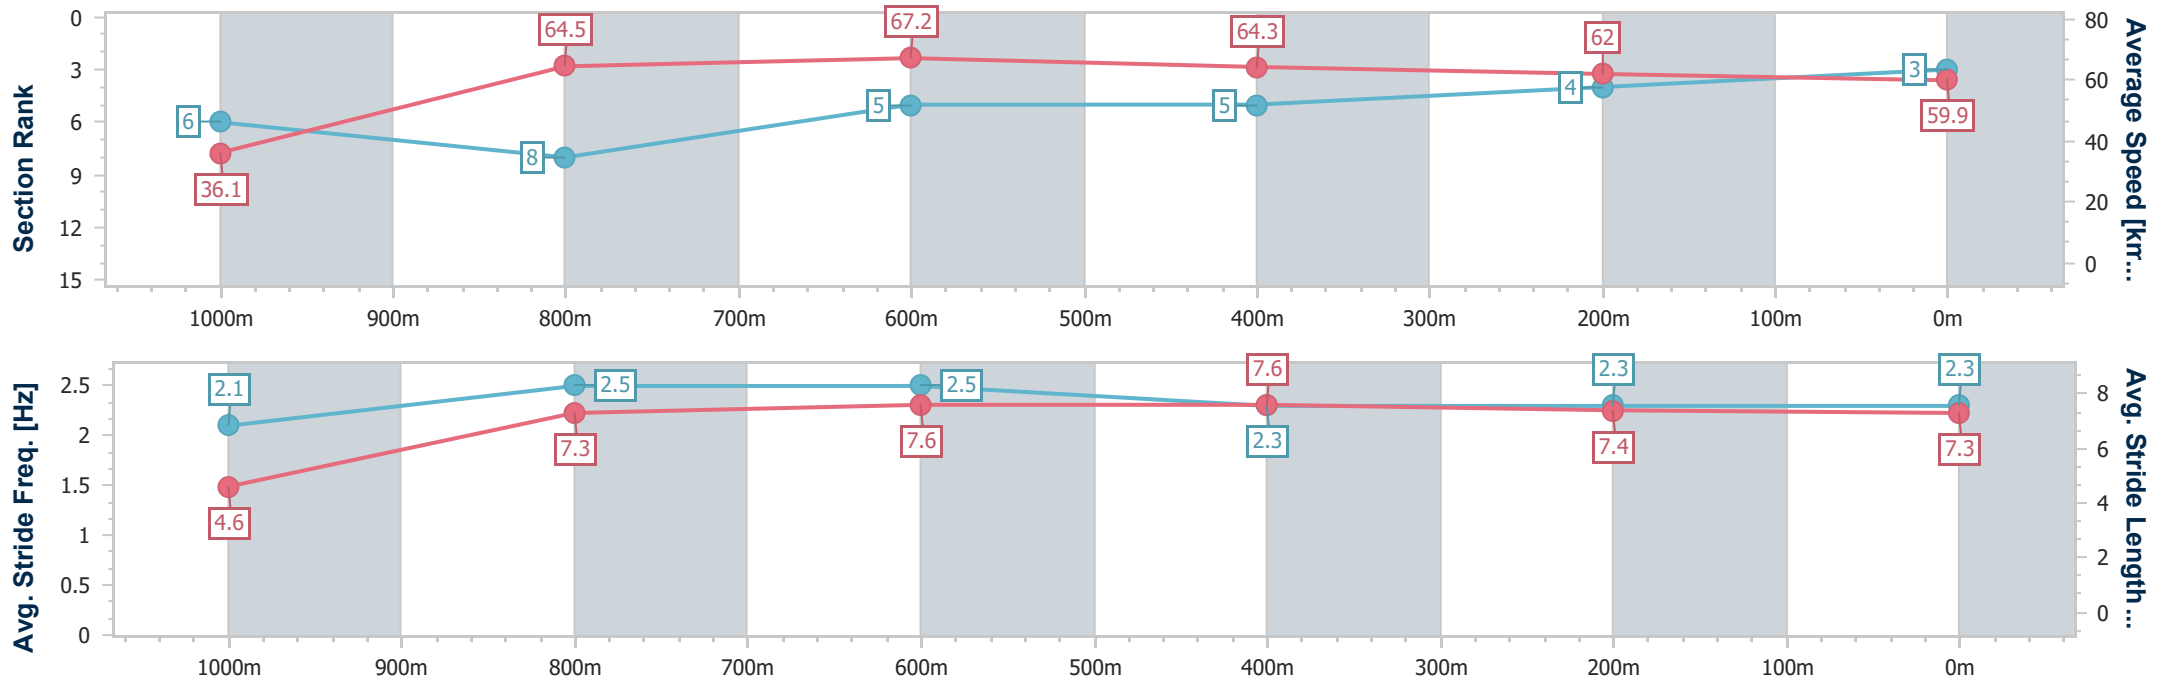

Horse/Jockey Name	Grandeur Rose
Final Rank	3
Fastest Section Time (Section)	0:05.02 (Overall)
Top Speed [km/h] (Section)	67.7 (800m)
Race State	Finished

Aquis Park Gold Coast Poly QLD Professional
Race 6: PARADISE COUNTRY RATINGS BAND 0 - 55 Handicap - 1050m

02 September 2023 - 16:24

Track Rating: Synthetic , Weather: Fine, Rail Position: True

Section	Overall	1000m	800m	600m	400m	200m
Section Times	1:01.93 [3] (0:05.02)	0:56.91 [6] (0:11.13)	0:45.78 [8] (0:10.70)	0:35.08 [5] (0:11.28)	0:23.80 [5] (0:11.73)	0:12.07 [4]
Average Speed [km/h]	36.1	64.5	67.2	64.3	62.0	59.9
Top Speed [km/h]	56.0	66.8	67.7	66.8	62.7	61.3
Avg. Dist. to Rail [m]	1.2	0.7	0.6	1.4	5.8	8.3
Avg. Stride Freq. [Hz]	2.1	2.5	2.5	2.3	2.3	2.3
Avg. Stride Length [m]	4.6	7.3	7.6	7.6	7.4	7.3

- [ ] Ranking at each section and finish
- -.-.- No data available at this section
- NA No data available