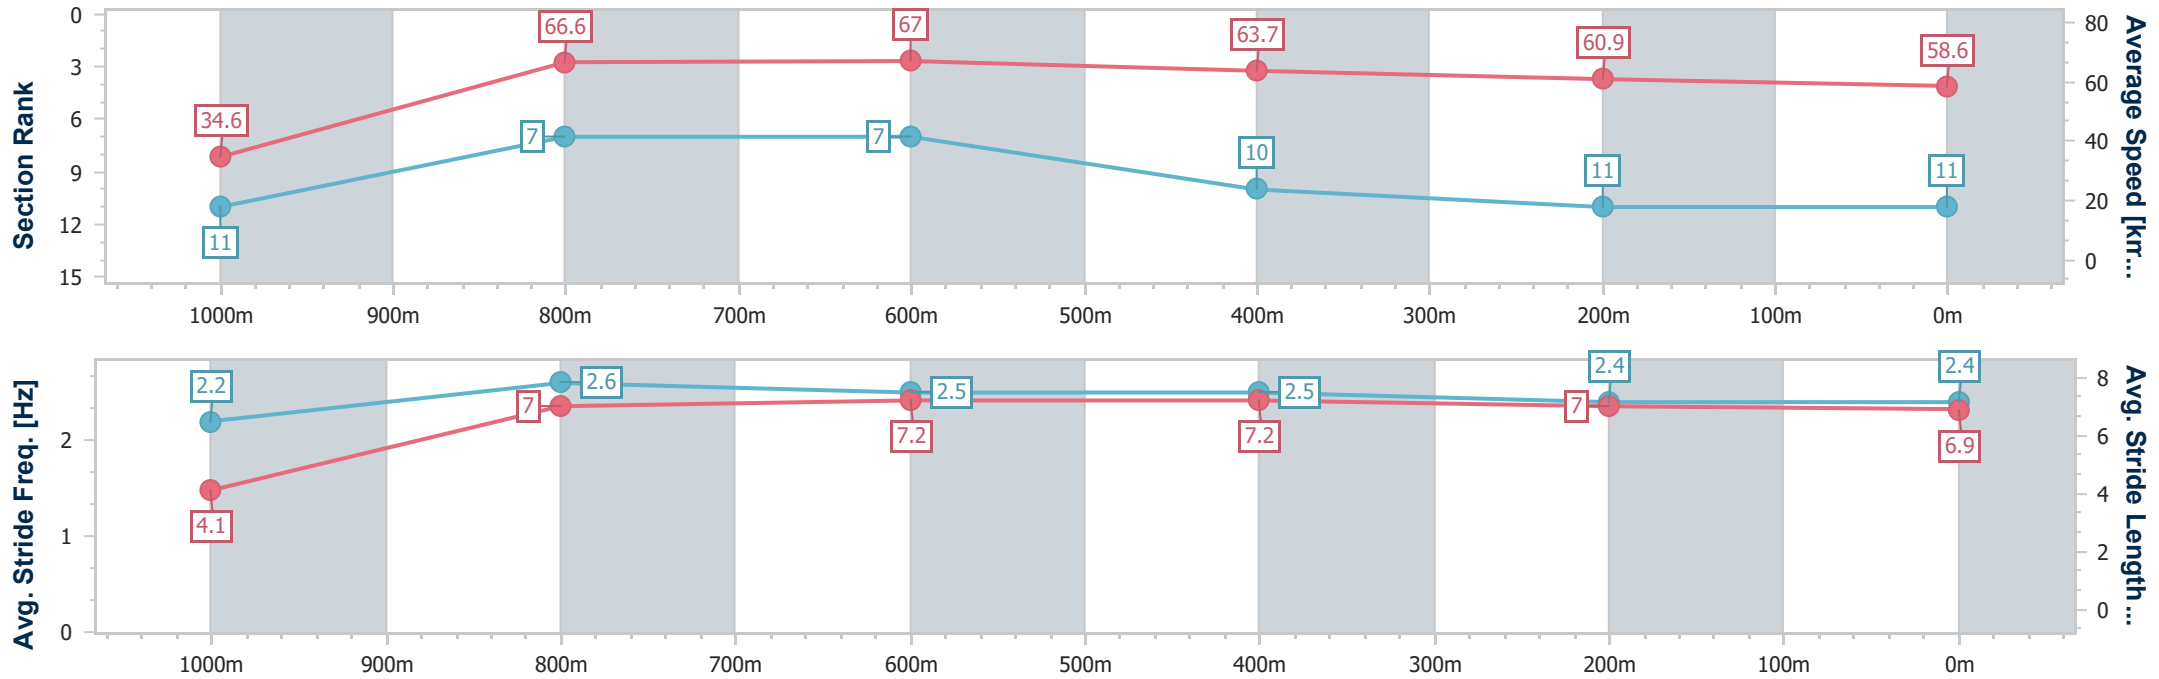

Horse/Jockey Name	Cuddles
Final Rank	11
Fastest Section Time (Section)	0:05.24 (Overall)
Top Speed [km/h] (Section)	69.2 (1000m)
Race State	Finished

Aquis Park Gold Coast Poly QLD Professional
Race 6: PARADISE COUNTRY RATINGS BAND 0 - 55 Handicap - 1050m

02 September 2023 - 16:24

Track Rating: Synthetic , Weather: Fine, Rail Position: True

Section	Overall	1000m	800m	600m	400m	200m
Section Times	1:02.85 [11] (0:05.24)	0:57.61 [11] (0:10.88)	0:46.73 [7] (0:10.90)	0:35.83 [7] (0:11.51)	0:24.32 [10] (0:12.00)	0:12.32 [11] (0:12.32)
Average Speed [km/h]	34.6	66.6	67.0	63.7	60.9	58.6
Top Speed [km/h]	57.8	69.2	67.7	65.9	62.1	60.8
Avg. Dist. to Rail [m]	7.1	4.5	2.6	3.7	6.6	7.5
Avg. Stride Freq. [Hz]	2.2	2.6	2.5	2.5	2.4	2.4
Avg. Stride Length [m]	4.1	7.0	7.2	7.2	7.0	6.9

- [ ] Ranking at each section and finish
- -.-.- No data available at this section
- NA No data available