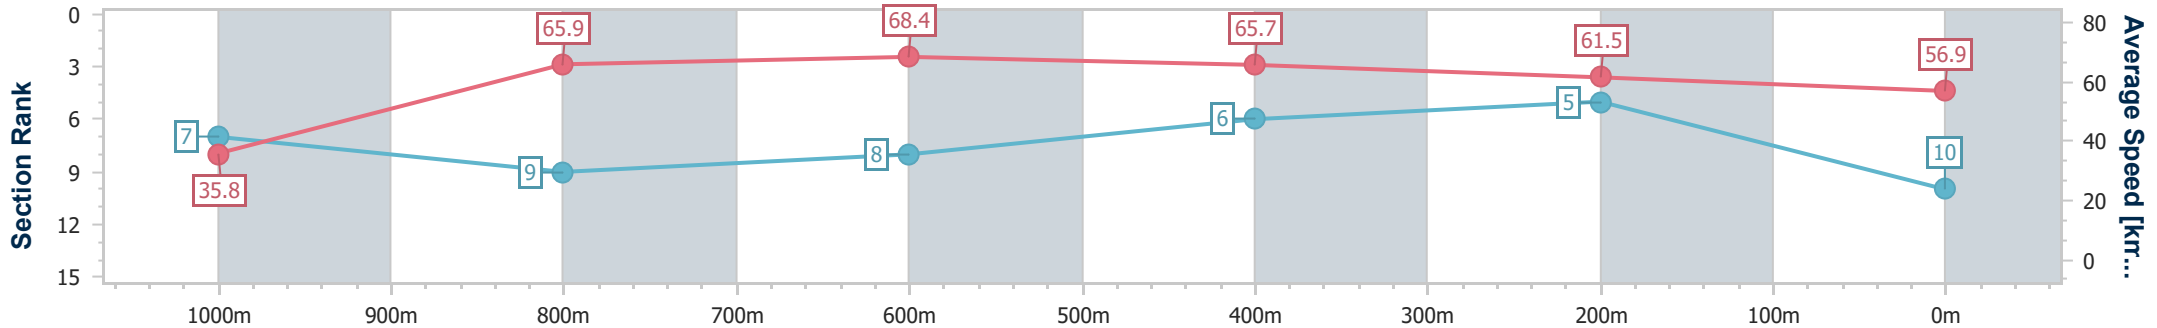

Horse/Jockey Name	Artie's Destiny
Final Rank	10
Fastest Section Time (Section)	0:05.04 (Overall)
Top Speed [km/h] (Section)	69.8 (1000m)
Race State	Finished

Aquis Park Gold Coast Poly QLD Professional
Race 6: PARADISE COUNTRY RATINGS BAND 0 - 55 Handicap - 1050m

02 September 2023 - 16:24

Track Rating: Synthetic , Weather: Fine, Rail Position: True

Section	Overall	1000m	800m	600m	400m	200m
Section Times	1:02.76 [10] (0:05.04)	0:57.72 [7] (0:11.14)	0:46.58 [9] (0:10.86)	0:35.72 [8] (0:11.17)	0:24.55 [6] (0:11.86)	0:12.69 [5] (0:12.69)
Average Speed [km/h]	35.8	65.9	68.4	65.7	61.5	56.9
Top Speed [km/h]	55.1	69.8	69.5	68.2	62.8	59.7
Avg. Dist. to Rail [m]	10.0	7.6	5.5	4.4	7.6	8.3
Avg. Stride Freq. [Hz]	2.3	2.5	2.5	2.4	2.3	2.2
Avg. Stride Length [m]	4.2	7.3	7.6	7.6	7.4	7.3

- [ ] Ranking at each section and finish
- -.-.- No data available at this section
- NA No data available