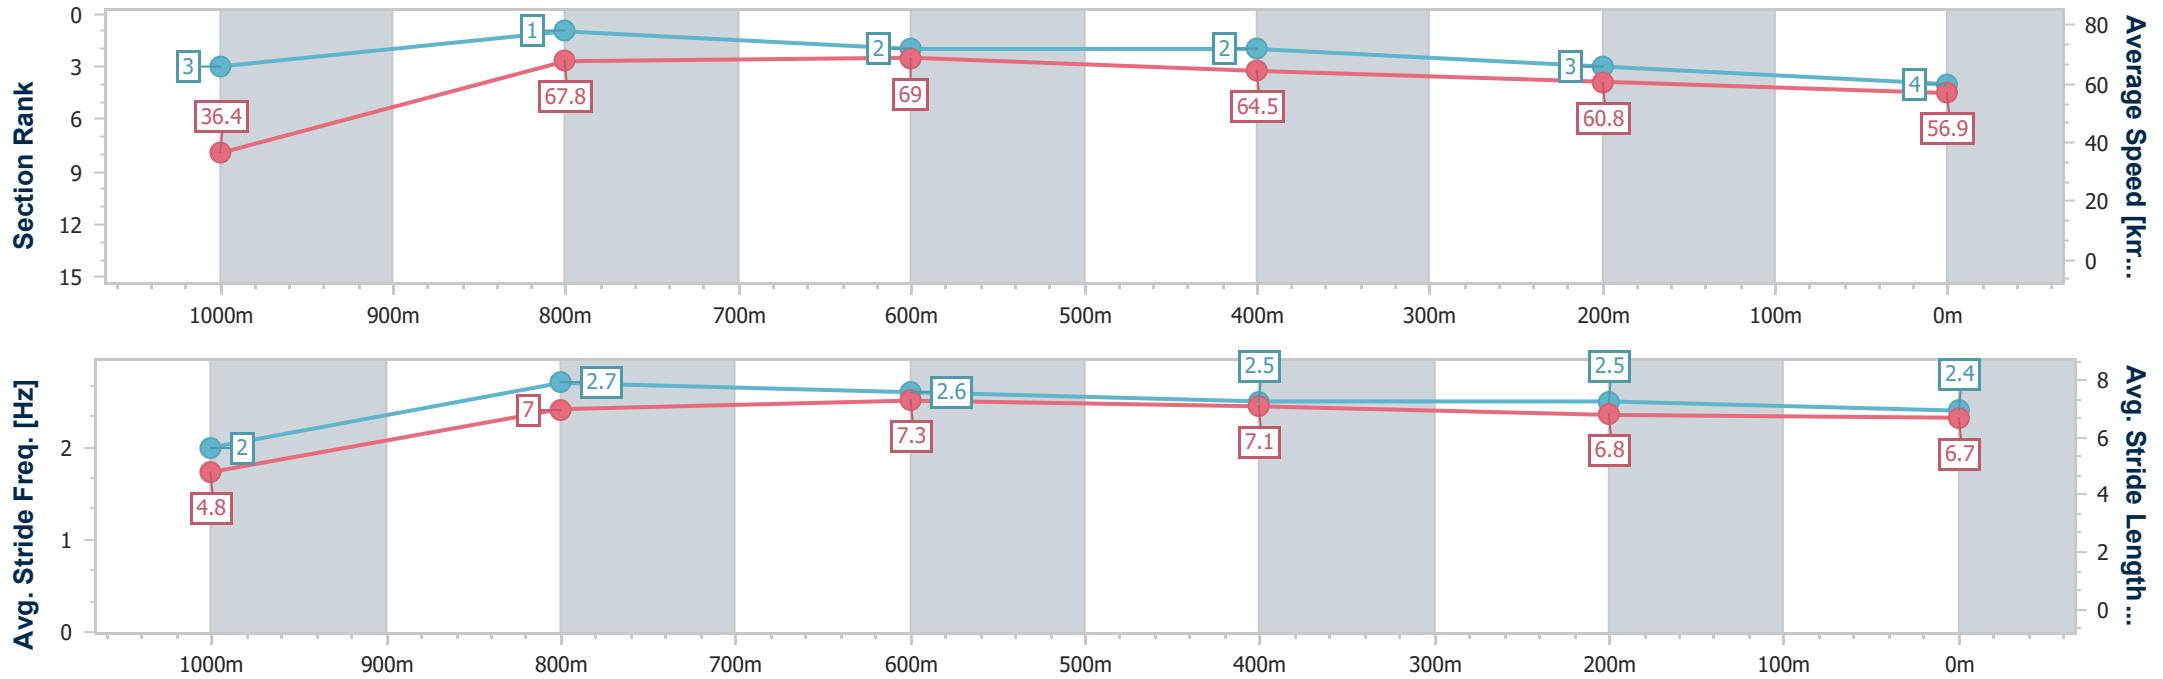

Horse/Jockey Name	Russian Pins
Final Rank	4
Fastest Section Time (Section)	0:04.95 (Overall)
Top Speed [km/h] (Section)	70.8 (1000m)
Race State	Finished

Aquis Park Gold Coast Poly QLD Professional
Race 6: PARADISE COUNTRY RATINGS BAND 0 - 55 Handicap - 1050m

02 September 2023 - 16:24

Track Rating: Synthetic , Weather: Fine, Rail Position: True

Section	Overall	1000m	800m	600m	400m	200m
Section Times	1:02.36 [4] (0:04.95)	0:57.41 [3] (0:10.80)	0:46.61 [1] (0:10.63)	0:35.98 [2] (0:11.40)	0:24.58 [2] (0:11.93)	0:12.65 [3] (0:12.65)
Average Speed [km/h]	36.4	67.8	69.0	64.5	60.8	56.9
Top Speed [km/h]	57.8	70.8	69.9	68.0	62.0	59.8
Avg. Dist. to Rail [m]	11.0	7.6	3.7	3.9	4.1	4.8
Avg. Stride Freq. [Hz]	2.0	2.7	2.6	2.5	2.5	2.4
Avg. Stride Length [m]	4.8	7.0	7.3	7.1	6.8	6.7

- [ ] Ranking at each section and finish
- -.-.- No data available at this section
- NA No data available