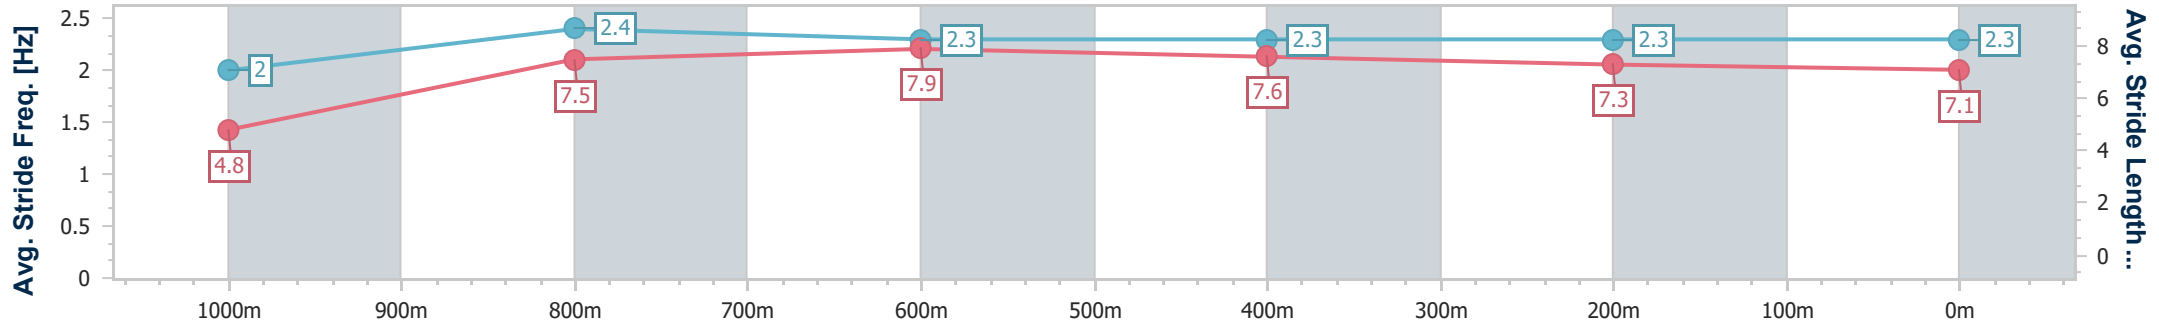

Horse/Jockey Name	Gallery Master
Final Rank	6
Fastest Section Time (Section)	0:05.19 (Overall)
Top Speed [km/h] (Section)	68.4 (800m)
Race State	Finished

Aquis Park Gold Coast Poly QLD Professional
Race 6: PARADISE COUNTRY RATINGS BAND 0 - 55 Handicap - 1050m

02 September 2023 - 16:24

Track Rating: Synthetic , Weather: Fine, Rail Position: True

Section	Overall	1000m	800m	600m	400m	200m
Section Times	1:02.36 [6] (0:05.19)	0:57.17 [10] (0:11.23)	0:45.94 [11] (0:10.69)	0:35.25 [10] (0:11.35)	0:23.90 [8] (0:11.74)	0:12.16 [7] (0:12.16)
Average Speed [km/h]	34.8	64.2	67.5	63.9	61.5	59.5
Top Speed [km/h]	55.7	67.4	68.4	66.9	62.6	61.3
Avg. Dist. to Rail [m]	1.0	0.3	0.5	1.2	3.1	3.4
Avg. Stride Freq. [Hz]	2.0	2.4	2.3	2.3	2.3	2.3
Avg. Stride Length [m]	4.8	7.5	7.9	7.6	7.3	7.1

- [ ] Ranking at each section and finish
- -.-.- No data available at this section
- NA No data available