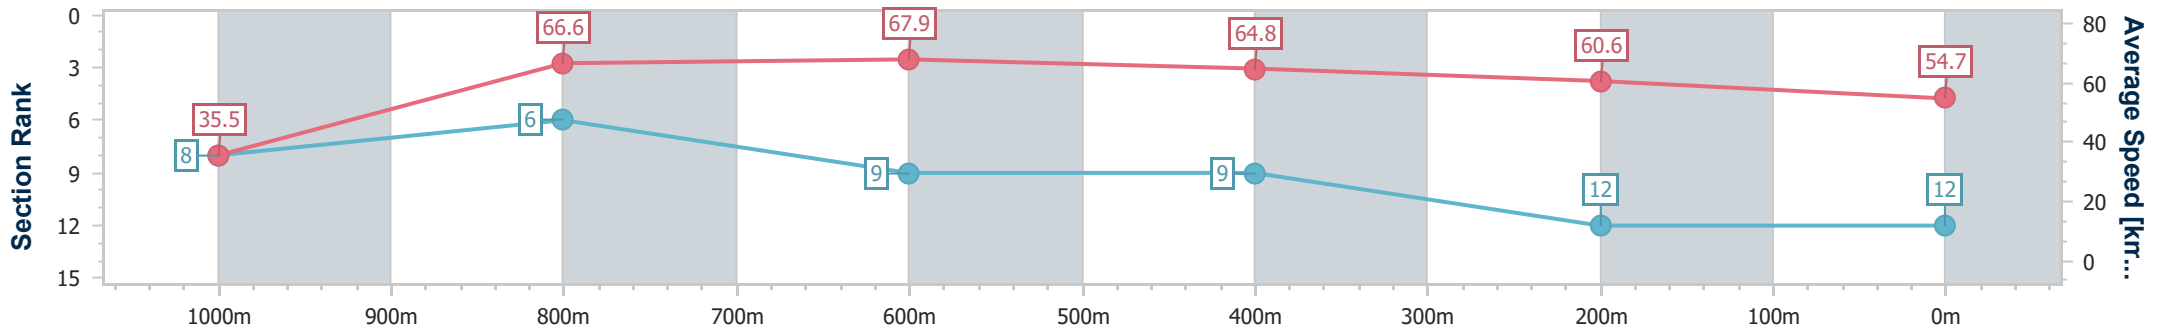

Horse/Jockey Name	Memorial Day
Final Rank	12
Fastest Section Time (Section)	0:05.07 (Overall)
Top Speed [km/h] (Section)	69.9 (1000m)
Race State	Finished

Aquis Park Gold Coast Poly QLD Professional
Race 6: PARADISE COUNTRY RATINGS BAND 0 - 55 Handicap - 1050m

02 September 2023 - 16:24

Track Rating: Synthetic , Weather: Fine, Rail Position: True

Section	Overall	1000m	800m	600m	400m	200m
Section Times	1:03.75 [12] (0:05.07)	0:58.68 [8] (0:11.01)	0:47.67 [6] (0:10.97)	0:36.70 [9] (0:11.45)	0:25.25 [9] (0:12.07)	0:13.18 [12] (0:13.18)
Average Speed [km/h]	35.5	66.6	67.9	64.8	60.6	54.7
Top Speed [km/h]	56.3	69.9	69.6	65.9	62.0	59.1
Avg. Dist. to Rail [m]	9.4	7.6	6.2	5.8	6.3	7.3
Avg. Stride Freq. [Hz]	2.2	2.5	2.4	2.4	2.3	2.2
Avg. Stride Length [m]	4.4	7.3	7.7	7.6	7.1	6.9

- [ ] Ranking at each section and finish
- -.-.- No data available at this section
- NA No data available