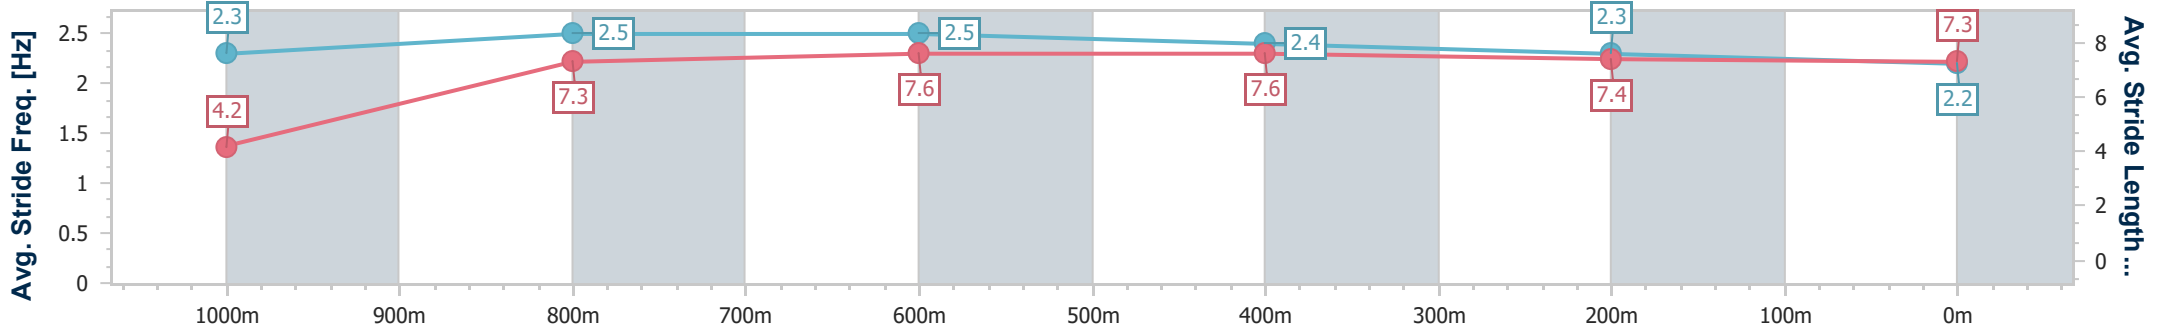

Horse/Jockey Name	Artie's Destiny
Final Rank	10
Fastest Section Time (Section)	0:05.04 (Overall)
Top Speed [km/h] (Section)	69.8 (1000m)
Race State	Finished

Aquis Park Gold Coast Poly QLD Professional
Race 6: PARADISE COUNTRY RATINGS BAND 0 - 55 Handicap - 1050m

02 September 2023 - 16:24

Track Rating: Synthetic , Weather: Fine, Rail Position: True

Section	Overall	1000m	800m	600m	400m	200m
Section Times	1:02.76 [10] (0:05.04)	0:57.72 [7] (0:11.14)	0:46.58 [9] (0:10.86)	0:35.72 [8] (0:11.17)	0:24.55 [6] (0:11.86)	0:12.69 [5] (0:12.69)
Average Speed [km/h]	35.8	65.9	68.4	65.7	61.5	56.9
Top Speed [km/h]	55.1	69.8	69.5	68.2	62.8	59.7
Avg. Dist. to Rail [m]	10.0	7.6	5.5	4.4	7.6	8.3
Avg. Stride Freq. [Hz]	2.3	2.5	2.5	2.4	2.3	2.2
Avg. Stride Length [m]	4.2	7.3	7.6	7.6	7.4	7.3

- [ ] Ranking at each section and finish
- -.-.- No data available at this section
- NA No data available