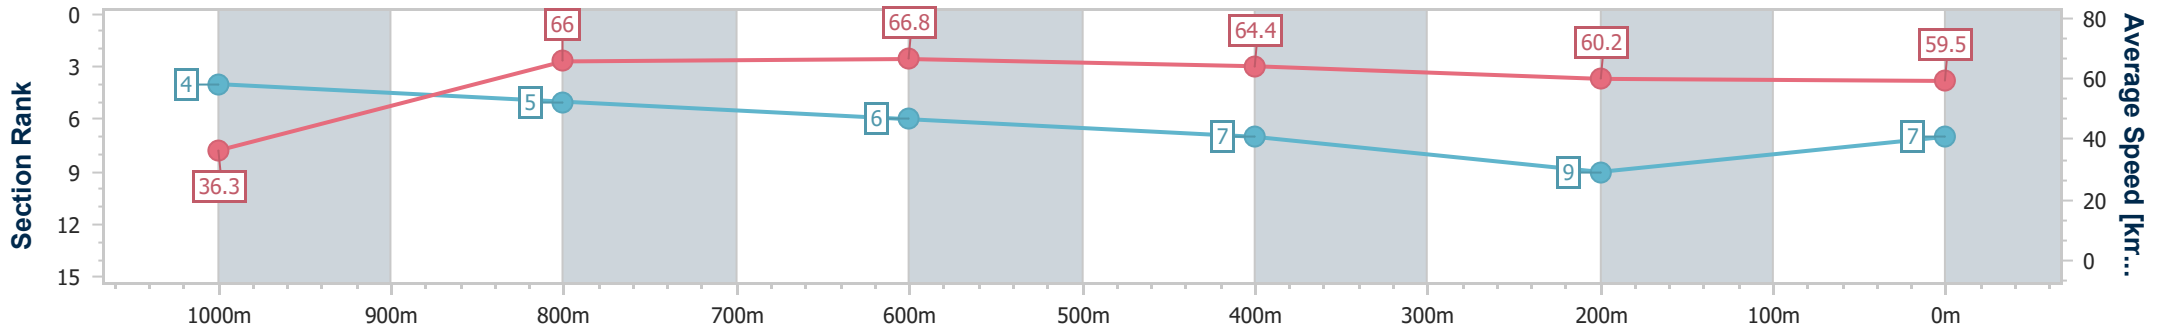

Horse/Jockey Name	Meter Maid
Final Rank	7
Fastest Section Time (Section)	0:04.97 (Overall)
Top Speed [km/h] (Section)	68.6 (1000m)
Race State	Finished

Aquis Park Gold Coast Poly QLD Professional
Race 6: PARADISE COUNTRY RATINGS BAND 0 - 55 Handicap - 1050m

02 September 2023 - 16:24

Track Rating: Synthetic , Weather: Fine, Rail Position: True

Section	Overall	1000m	800m	600m	400m	200m
Section Times	1:02.54 [7] (0:04.97)	0:57.57 [4] (0:11.06)	0:46.51 [5] (0:10.95)	0:35.56 [6] (0:11.36)	0:24.20 [7] (0:12.05)	0:12.15 [9] (0:12.15)
Average Speed [km/h]	36.3	66.0	66.8	64.4	60.2	59.5
Top Speed [km/h]	56.7	68.6	67.9	67.7	61.5	61.3
Avg. Dist. to Rail [m]	6.3	5.2	3.0	3.3	4.2	6.6
Avg. Stride Freq. [Hz]	2.2	2.8	2.7	2.6	2.5	2.5
Avg. Stride Length [m]	4.4	6.5	6.9	6.9	6.6	6.6

- [ ] Ranking at each section and finish
- -.-.- No data available at this section
- NA No data available