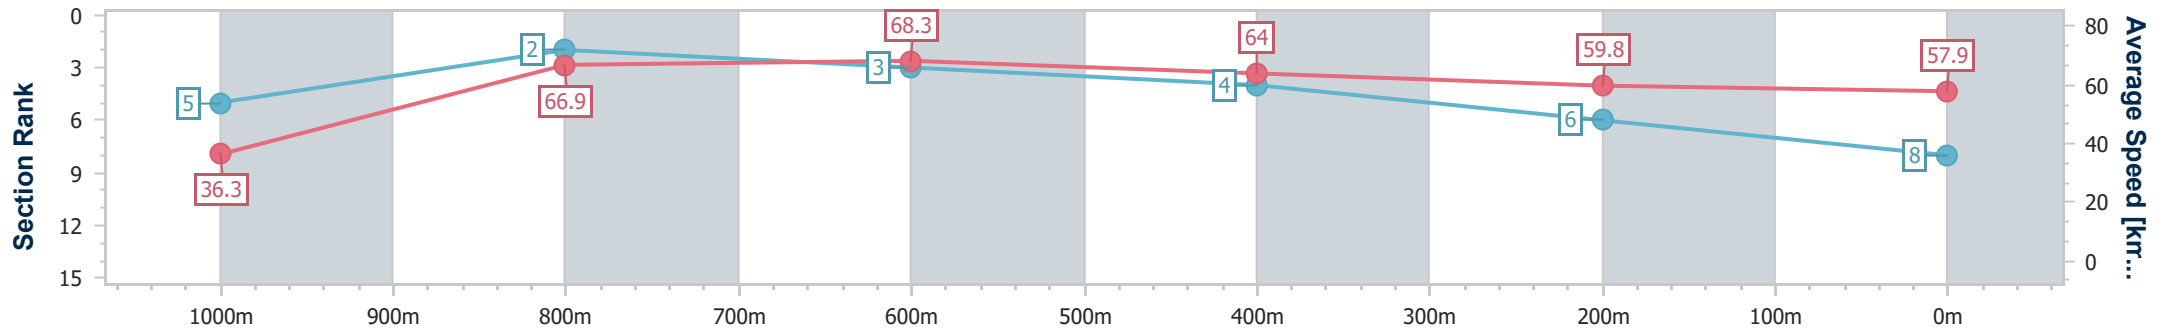

Horse/Jockey Name	Miss Helmut
Final Rank	8
Fastest Section Time (Section)	0:04.98 (Overall)
Top Speed [km/h] (Section)	70.5 (1000m)
Race State	Finished

Aquis Park Gold Coast Poly QLD Professional
Race 6: PARADISE COUNTRY RATINGS BAND 0 - 55 Handicap - 1050m

02 September 2023 - 16:24

Track Rating: Synthetic , Weather: Fine, Rail Position: True

Section	Overall	1000m	800m	600m	400m	200m
Section Times	1:02.55 [8] (0:04.98)	0:57.57 [5] (0:10.84)	0:46.73 [2] (0:10.74)	0:35.99 [3] (0:11.42)	0:24.57 [4] (0:12.11)	0:12.46 [6] (0:12.46)
Average Speed [km/h]	36.3	66.9	68.3	64.0	59.8	57.9
Top Speed [km/h]	56.3	70.5	69.2	68.7	60.8	60.1
Avg. Dist. to Rail [m]	4.7	3.4	3.6	3.1	3.8	4.9
Avg. Stride Freq. [Hz]	2.1	2.6	2.5	2.4	2.3	2.3
Avg. Stride Length [m]	4.6	7.2	7.4	7.3	7.1	7.0

- [ ] Ranking at each section and finish
- -.-.- No data available at this section
- NA No data available