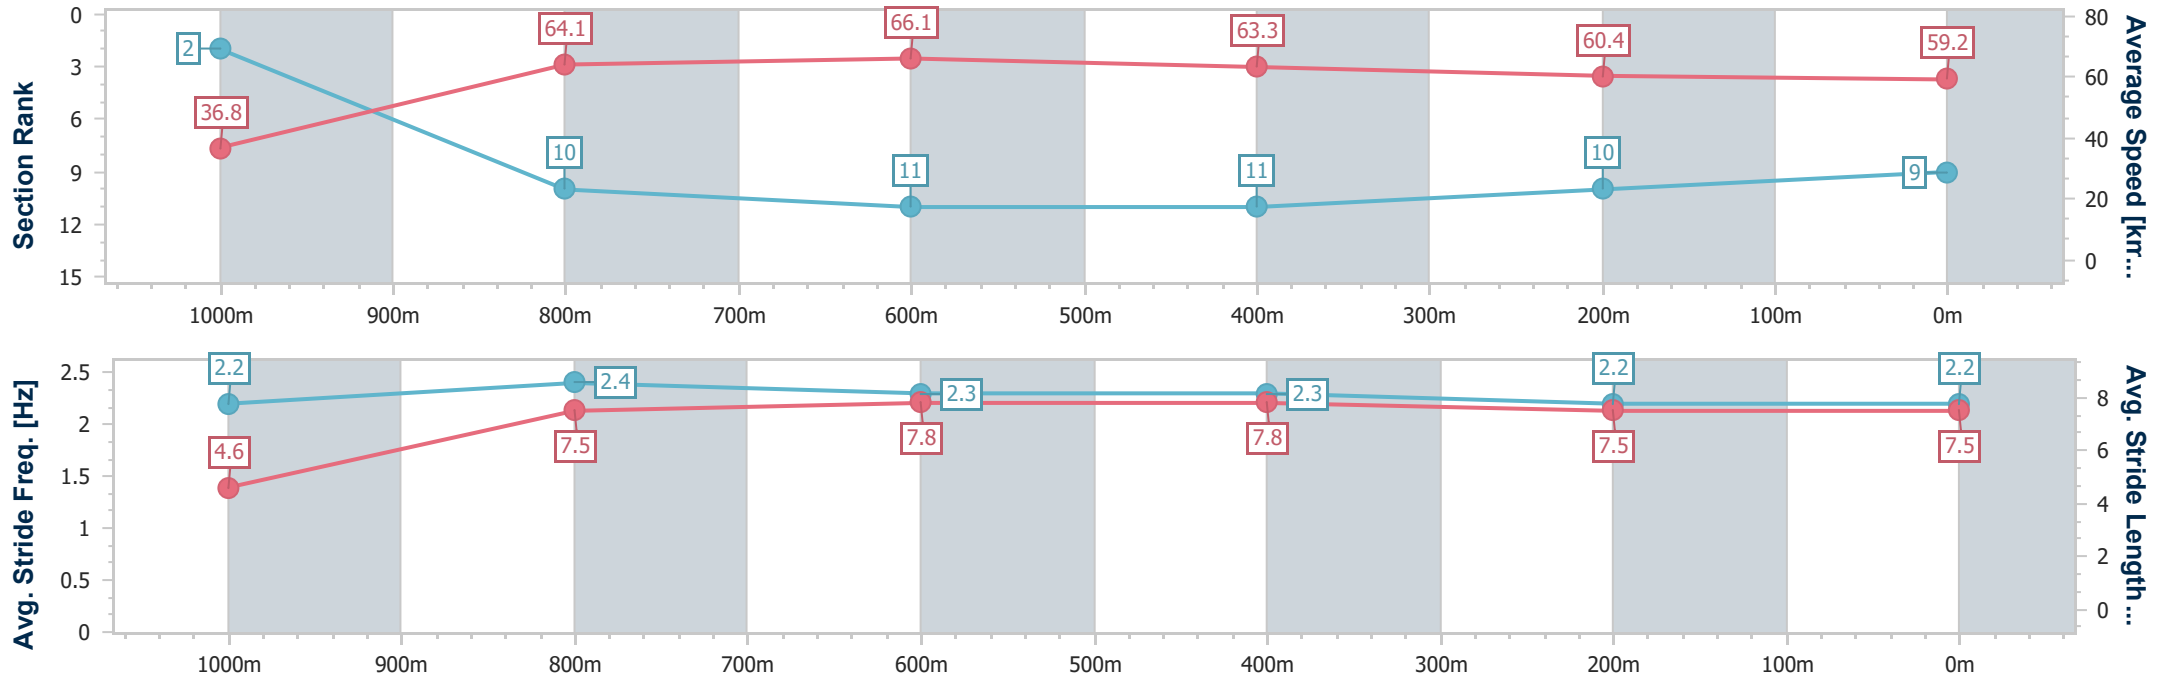

Horse/Jockey Name	Morgan's Smile
Final Rank	9
Fastest Section Time (Section)	0:04.89 (Overall)
Top Speed [km/h] (Section)	68.1 (1000m)
Race State	Finished

Aquis Park Gold Coast Poly QLD Professional
Race 6: PARADISE COUNTRY RATINGS BAND 0 - 55 Handicap - 1050m

02 September 2023 - 16:24

Track Rating: Synthetic , Weather: Fine, Rail Position: True

Section	Overall	1000m	800m	600m	400m	200m
Section Times	1:02.73 [9] (0:04.89)	0:57.84 [2] (0:11.30)	0:46.54 [10] (0:10.94)	0:35.60 [11] (0:11.45)	0:24.15 [11] (0:11.95)	0:12.20 [10] (0:12.20)
Average Speed [km/h]	36.8	64.1	66.1	63.3	60.4	59.2
Top Speed [km/h]	54.8	68.1	67.4	65.8	61.3	60.8
Avg. Dist. to Rail [m]	4.0	2.5	0.8	1.4	2.5	3.2
Avg. Stride Freq. [Hz]	2.2	2.4	2.3	2.3	2.2	2.2
Avg. Stride Length [m]	4.6	7.5	7.8	7.8	7.5	7.5

- [ ] Ranking at each section and finish
- -.-.- No data available at this section
- NA No data available