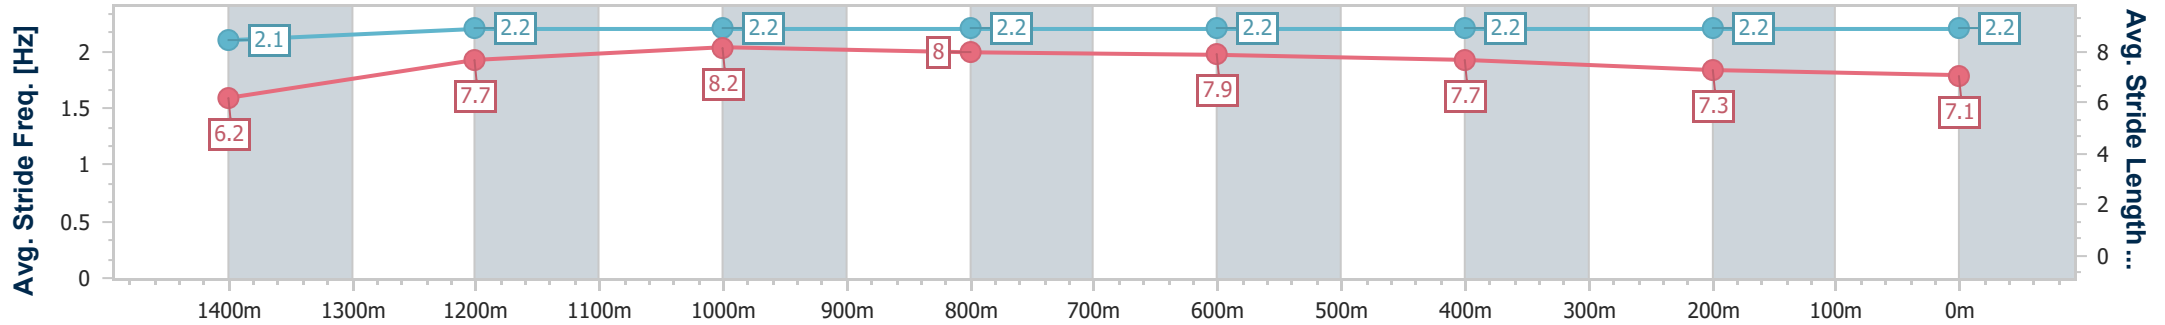

Aquis Park Gold Coast Poly QLD Professional

Race 7: AUSTRALIAN OUTBACK SPECTACULAR
BENCHMARK 58 Handicap - 1540m

02 September 2023 - 16:59

Track Rating: Synthetic , Weather: Fine, Rail Position: True

Section	Overall	1400m	1200m	1000m	800m	600m	400m	200m						
Section Times	1:32.87 [3] (0:10.52)	1:22.35 [6] (0:11.58)	1:10.77 [6] (0:11.23)	0:59.54 [6] (0:11.51)	0:48.03 [6] (0:11.60)	0:36.43 [6] (0:11.75)	0:24.68 [5] (0:12.08)	0:12.60 [2] (0:12.60)						
Average Speed [km/h]	47.9	62.8	64.2	62.6	61.6	61.1	59.9	57.4						
Top Speed [km/h]	64.6	64.5	65.1	63.3	62.4	62.1	61.7	58.9						
Avg. Dist. to Rail [m]	6.4	1.2	0.9	1.5	1.6	0.5	4.1	7.4						
Avg. Stride Freq. [Hz]	2.1	2.2	2.2	2.2	2.2	2.2	2.2	2.2						
Avg. Stride Length [m]	6.2	7.7	8.2	8.0	7.9	7.7	7.3	7.1						