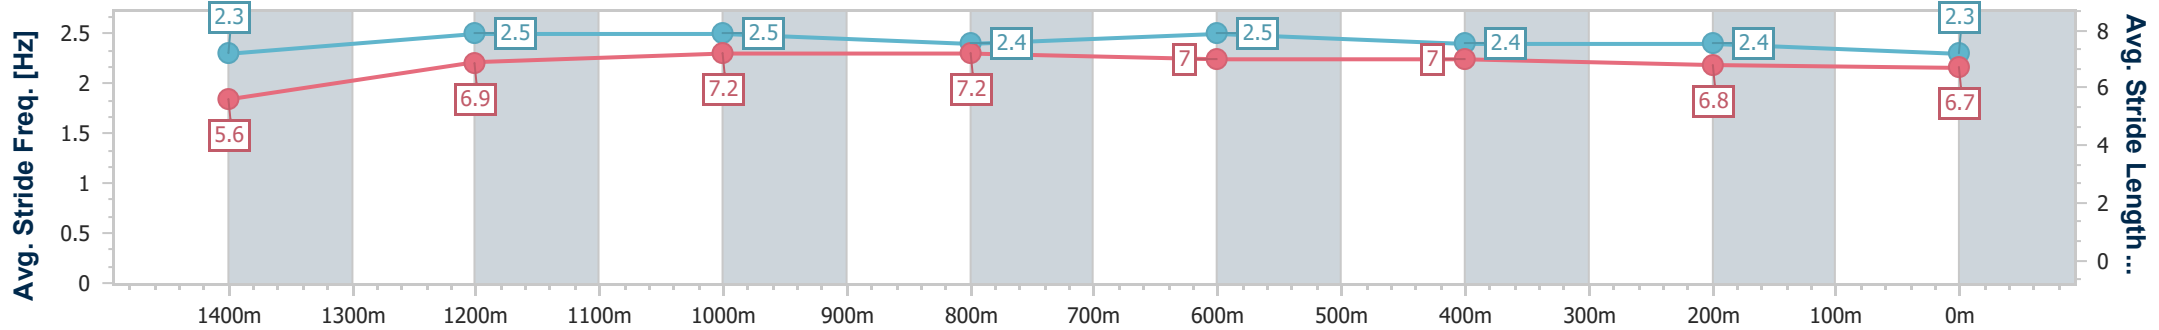

- [] Ranking at each section and finish
- .-.- No data available at this section
- NA No data available

Horse/Jockey Name	Leinster
Final Rank	11
Fastest Section Time (Section)	0:10.58 (Overall)
Top Speed [km/h] (Section)	65.1 (1200m)
Race State	Finished

Aquis Park Gold Coast Poly QLD Professional

Race 7: AUSTRALIAN OUTBACK SPECTACULAR
BENCHMARK 58 Handicap - 1540m

02 September 2023 - 16:59

Track Rating: Synthetic , Weather: Fine, Rail Position: True

Section	Overall	1400m	1200m	1000m	800m	600m	400m	200m
Section Times	1:35.10 [11] (0:10.58)	1:24.52 [8] (0:12.00)	1:12.52 [9] (0:11.19)	1:01.33 [9] (0:11.54)	0:49.79 [8] (0:11.90)	0:37.89 [10] (0:12.11)	0:25.78 [11] (0:12.64)	0:13.14 [11] (0:13.14)
Average Speed [km/h]	47.7	61.9	64.3	63.0	61.7	60.6	57.4	55.0
Top Speed [km/h]	61.7	63.5	65.1	63.8	62.7	62.4	58.9	56.1
Avg. Dist. to Rail [m]	10.4	4.0	3.0	3.2	3.7	4.5	4.4	6.2
Avg. Stride Freq. [Hz]	2.3	2.5	2.5	2.4	2.5	2.4	2.4	2.3
Avg. Stride Length [m]	5.6	6.9	7.2	7.2	7.0	7.0	6.8	6.7

- [] Ranking at each section and finish
- .-.- No data available at this section
- NA No data available

Horse/Jockey Name	Road To Emmaus
Final Rank	12
Fastest Section Time (Section)	0:10.18 (Overall)
Top Speed [km/h] (Section)	66.7 (1400m)
Race State	Finished