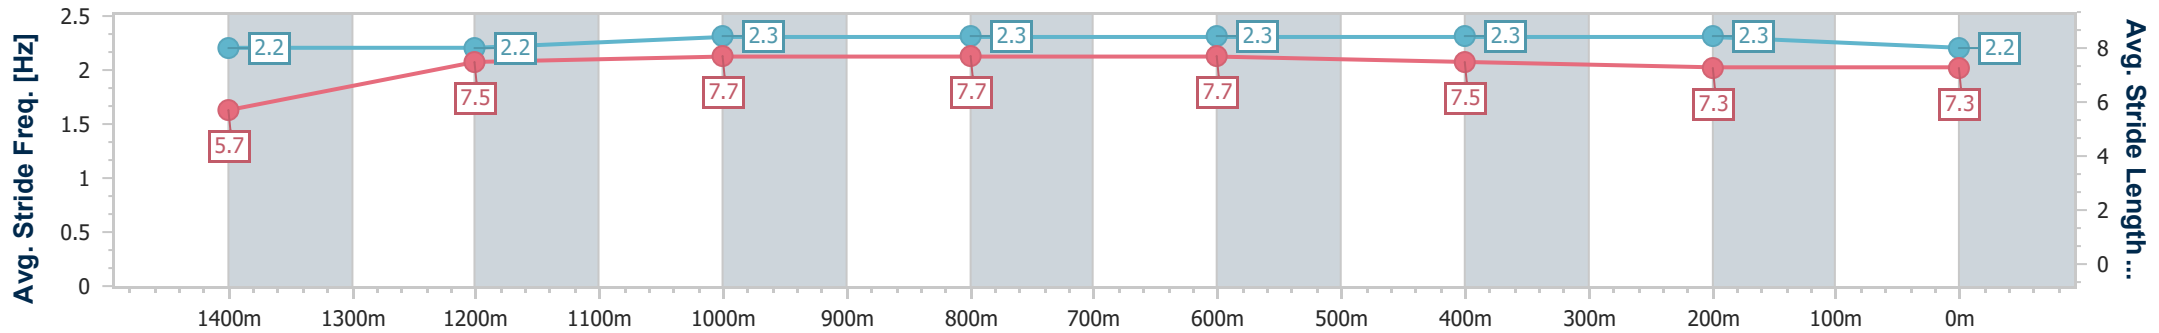

Aquis Park Gold Coast Poly QLD Professional

Race 7: AUSTRALIAN OUTBACK SPECTACULAR
BENCHMARK 58 Handicap - 1540m

02 September 2023 - 16:59

Track Rating: Synthetic , Weather: Fine, Rail Position: True

Section	Overall	1400m	1200m	1000m	800m	600m	400m	200m
Section Times	1:33.57 [9] (0:11.01)	1:22.56 [12] (0:12.14)	1:10.42 [12] (0:11.33)	0:59.09 [12] (0:11.36)	0:47.73 [12] (0:11.66)	0:36.07 [12] (0:11.55)	0:24.52 [10] (0:11.95)	0:12.57 [9] (0:12.57)
Average Speed [km/h]	45.8	60.7	63.6	63.8	62.8	63.0	60.2	57.5
Top Speed [km/h]	60.7	62.6	64.5	64.6	63.7	64.4	62.1	58.9
Avg. Dist. to Rail [m]	9.2	2.9	4.4	3.0	3.3	2.7	0.2	0.3
Avg. Stride Freq. [Hz]	2.2	2.2	2.3	2.3	2.3	2.3	2.3	2.2
Avg. Stride Length [m]	5.7	7.5	7.7	7.7	7.7	7.5	7.3	7.3

- [] Ranking at each section and finish
- .-.- No data available at this section
- NA No data available

Horse/Jockey Name	Dotned
Final Rank	10
Fastest Section Time (Section)	0:10.65 (Overall)
Top Speed [km/h] (Section)	63.9 (1200m)
Race State	Finished