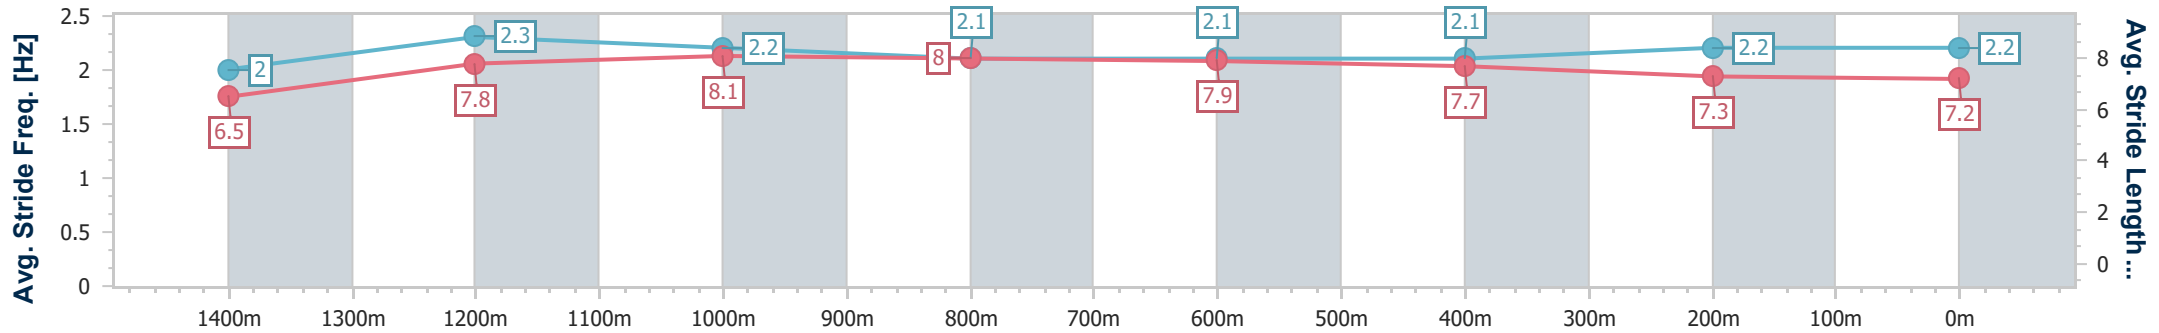

Aquis Park Gold Coast Poly QLD Professional

Race 7: AUSTRALIAN OUTBACK SPECTACULAR
BENCHMARK 58 Handicap - 1540m

02 September 2023 - 16:59

Track Rating: Synthetic , Weather: Fine, Rail Position: True

Section	Overall	1400m	1200m	1000m	800m	600m	400m	200m
Section Times	1:33.13 [6] (0:10.39)	1:22.74 [5] (0:11.34)	1:11.40 [5] (0:11.18)	1:00.22 [5] (0:11.51)	0:48.71 [5] (0:11.69)	0:37.02 [4] (0:11.97)	0:25.05 [3] (0:12.38)	0:12.67 [6] (0:12.67)
Average Speed [km/h]	48.5	63.8	64.3	62.7	61.8	60.2	58.1	56.9
Top Speed [km/h]	66.4	65.7	66.1	63.7	62.6	61.8	58.8	58.5
Avg. Dist. to Rail [m]	4.0	0.6	1.6	1.2	0.7	0.9	0.2	0.4
Avg. Stride Freq. [Hz]	2.0	2.3	2.2	2.1	2.1	2.1	2.2	2.2
Avg. Stride Length [m]	6.5	7.8	8.1	8.0	7.9	7.7	7.3	7.2

- [] Ranking at each section and finish
- .-.- No data available at this section
- NA No data available

Horse/Jockey Name	Tee Amici
Final Rank	7
Fastest Section Time (Section)	0:10.02 (Overall)
Top Speed [km/h] (Section)	67.0 (Overall)
Race State	Finished