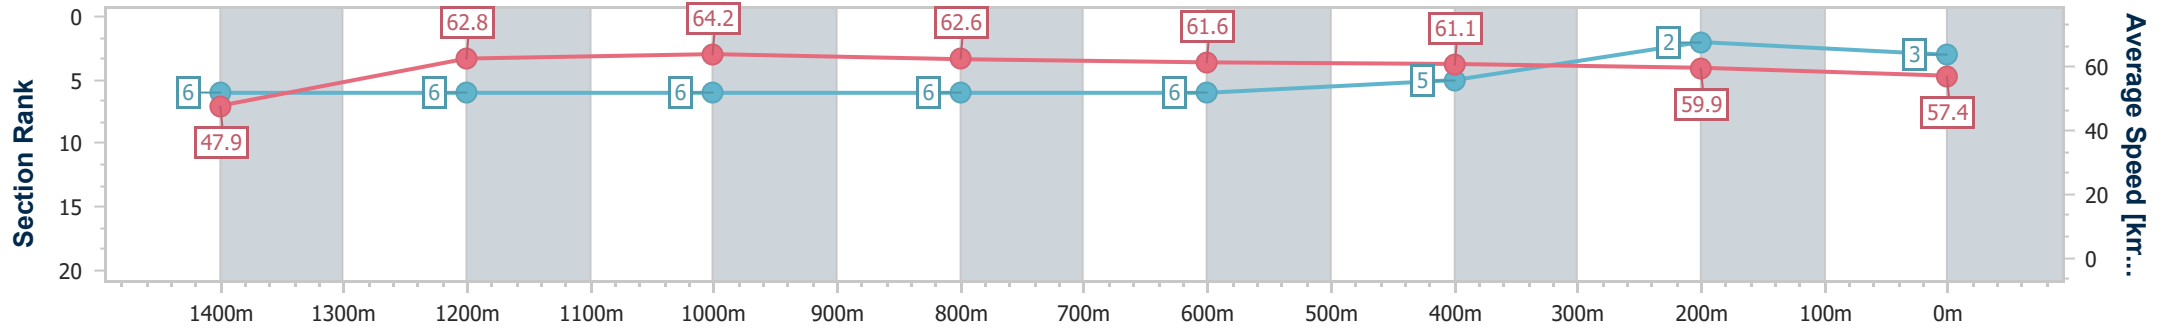

Aquis Park Gold Coast Poly QLD Professional

Race 7: AUSTRALIAN OUTBACK SPECTACULAR
BENCHMARK 58 Handicap - 1540m

02 September 2023 - 16:59

Track Rating: Synthetic , Weather: Fine, Rail Position: True

Section	Overall	1400m	1200m	1000m	800m	600m	400m	200m						
Section Times	1:32.87 [3] (0:10.52)	1:22.35 [6] (0:11.58)	1:10.77 [6] (0:11.23)	0:59.54 [6] (0:11.51)	0:48.03 [6] (0:11.60)	0:36.43 [6] (0:11.75)	0:24.68 [5] (0:12.08)	0:12.60 [2] (0:12.60)						
Average Speed [km/h]	47.9	62.8	64.2	62.6	61.6	61.1	59.9	57.4						
Top Speed [km/h]	64.6	64.5	65.1	63.3	62.4	62.1	61.7	58.9						
Avg. Dist. to Rail [m]	6.4	1.2	0.9	1.5	1.6	0.5	4.1	7.4						
Avg. Stride Freq. [Hz]	2.1	2.2	2.2	2.2	2.2	2.2	2.2	2.2						
Avg. Stride Length [m]	6.2	7.7	8.2	8.0	7.9	7.7	7.3	7.1						