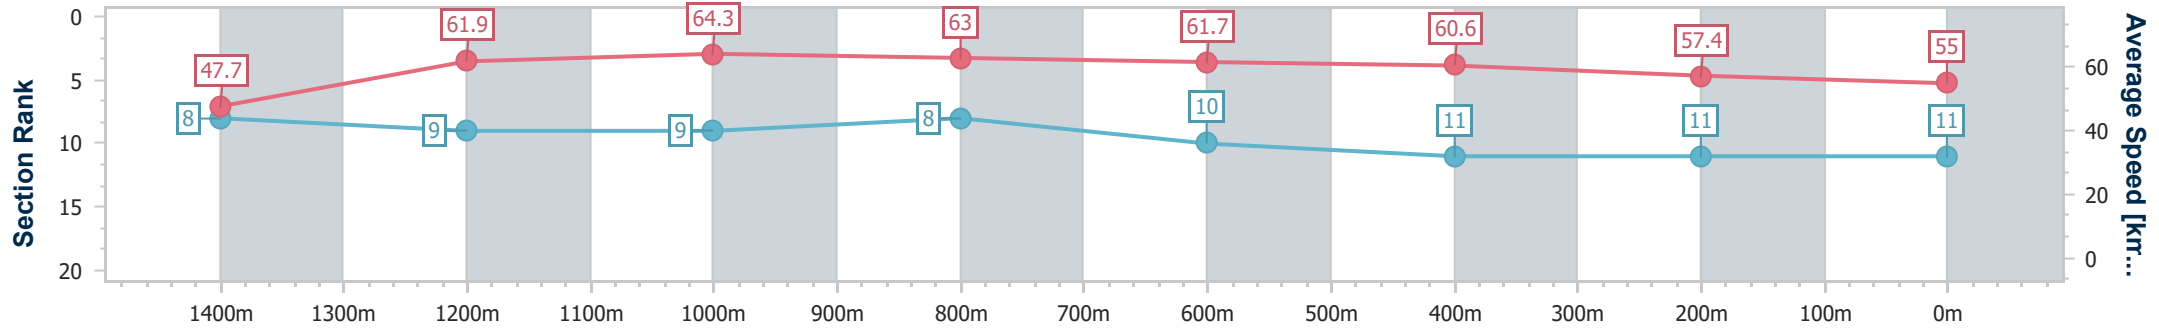

- [] Ranking at each section and finish
- .-.- No data available at this section
- NA No data available

Horse/Jockey Name	Leinster
Final Rank	11
Fastest Section Time (Section)	0:10.58 (Overall)
Top Speed [km/h] (Section)	65.1 (1200m)
Race State	Finished

Aquis Park Gold Coast Poly QLD Professional

Race 7: AUSTRALIAN OUTBACK SPECTACULAR
BENCHMARK 58 Handicap - 1540m

02 September 2023 - 16:59

Track Rating: Synthetic , Weather: Fine, Rail Position: True

Section	Overall	1400m	1200m	1000m	800m	600m	400m	200m
Section Times	1:35.10 [11] (0:10.58)	1:24.52 [8] (0:12.00)	1:12.52 [9] (0:11.19)	1:01.33 [9] (0:11.54)	0:49.79 [8] (0:11.90)	0:37.89 [10] (0:12.11)	0:25.78 [11] (0:12.64)	0:13.14 [11] (0:13.14)
Average Speed [km/h]	47.7	61.9	64.3	63.0	61.7	60.6	57.4	55.0
Top Speed [km/h]	61.7	63.5	65.1	63.8	62.7	62.4	58.9	56.1
Avg. Dist. to Rail [m]	10.4	4.0	3.0	3.2	3.7	4.5	4.4	6.2
Avg. Stride Freq. [Hz]	2.3	2.5	2.5	2.4	2.5	2.4	2.4	2.3
Avg. Stride Length [m]	5.6	6.9	7.2	7.2	7.0	7.0	6.8	6.7