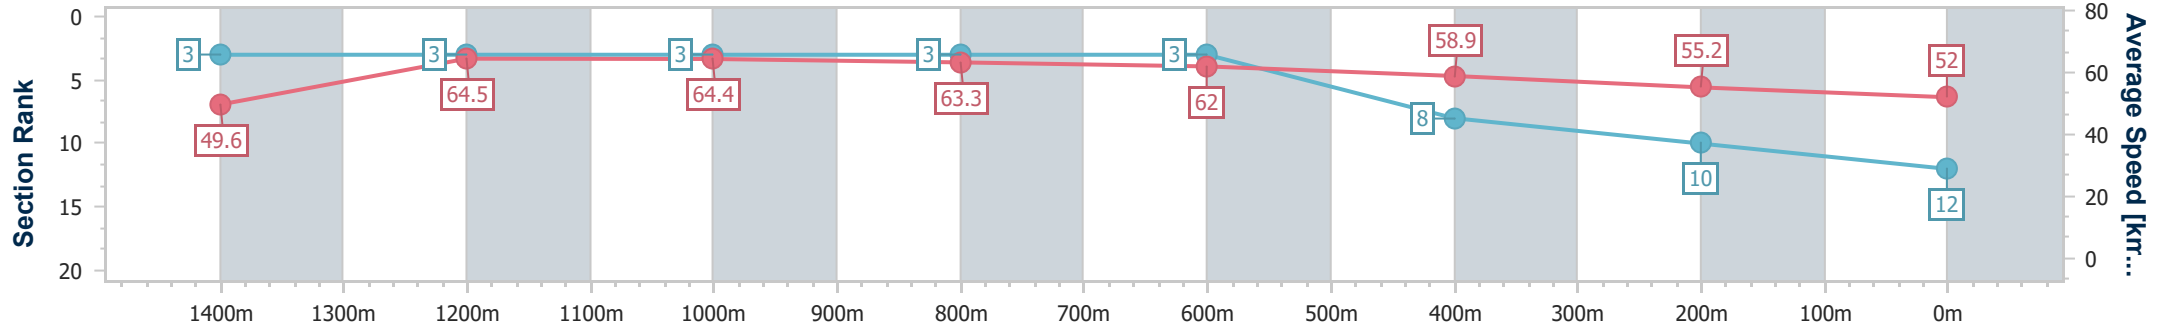

Aquis Park Gold Coast Poly QLD Professional

Race 7: AUSTRALIAN OUTBACK SPECTACULAR
BENCHMARK 58 Handicap - 1540m

02 September 2023 - 16:59

Track Rating: Synthetic , Weather: Fine, Rail Position: True

Section	Overall	1400m	1200m	1000m	800m	600m	400m	200m
Section Times	1:35.54 [12] (0:10.18)	1:25.36 [3] (0:11.45)	1:13.91 [3] (0:11.19)	1:02.72 [3] (0:11.47)	0:51.25 [3] (0:11.81)	0:39.44 [3] (0:12.49)	0:26.95 [8] (0:13.12)	0:13.83 [10] (0:13.83)
Average Speed [km/h]	49.6	64.5	64.4	63.3	62.0	58.9	55.2	52.0
Top Speed [km/h]	65.5	66.7	66.1	64.1	62.8	61.0	56.8	53.6
Avg. Dist. to Rail [m]	8.7	3.3	2.9	2.9	3.4	4.4	3.2	4.7
Avg. Stride Freq. [Hz]	2.3	2.4	2.3	2.2	2.3	2.2	2.1	2.1
Avg. Stride Length [m]	6.0	7.6	7.8	7.9	7.6	7.4	7.2	7.0

- [] Ranking at each section and finish
- .-.- No data available at this section
- NA No data available