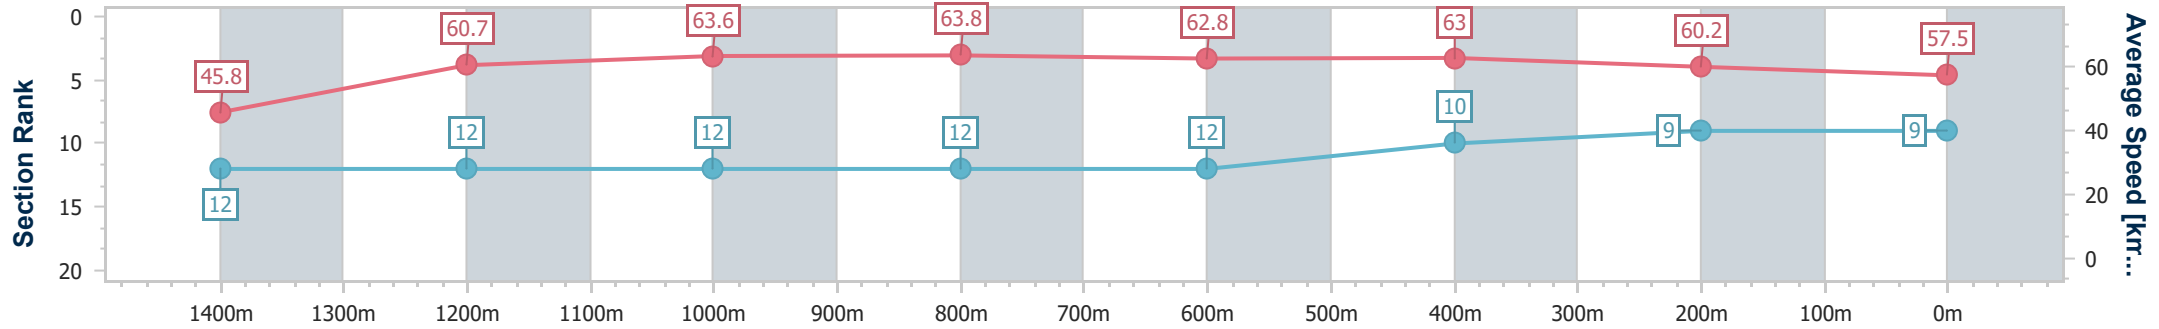

Aquis Park Gold Coast Poly QLD Professional

Race 7: AUSTRALIAN OUTBACK SPECTACULAR
BENCHMARK 58 Handicap - 1540m

02 September 2023 - 16:59

Track Rating: Synthetic , Weather: Fine, Rail Position: True

Section	Overall	1400m	1200m	1000m	800m	600m	400m	200m
Section Times	1:33.57 [9] (0:11.01)	1:22.56 [12] (0:12.14)	1:10.42 [12] (0:11.33)	0:59.09 [12] (0:11.36)	0:47.73 [12] (0:11.66)	0:36.07 [12] (0:11.55)	0:24.52 [10] (0:11.95)	0:12.57 [9] (0:12.57)
Average Speed [km/h]	45.8	60.7	63.6	63.8	62.8	63.0	60.2	57.5
Top Speed [km/h]	60.7	62.6	64.5	64.6	63.7	64.4	62.1	58.9
Avg. Dist. to Rail [m]	9.2	2.9	4.4	3.0	3.3	2.7	0.2	0.3
Avg. Stride Freq. [Hz]	2.2	2.2	2.3	2.3	2.3	2.3	2.3	2.2
Avg. Stride Length [m]	5.7	7.5	7.7	7.7	7.7	7.5	7.3	7.3

- [] Ranking at each section and finish
- .-.- No data available at this section
- NA No data available

Horse/Jockey Name	Dotned
Final Rank	10
Fastest Section Time (Section)	0:10.65 (Overall)
Top Speed [km/h] (Section)	63.9 (1200m)
Race State	Finished