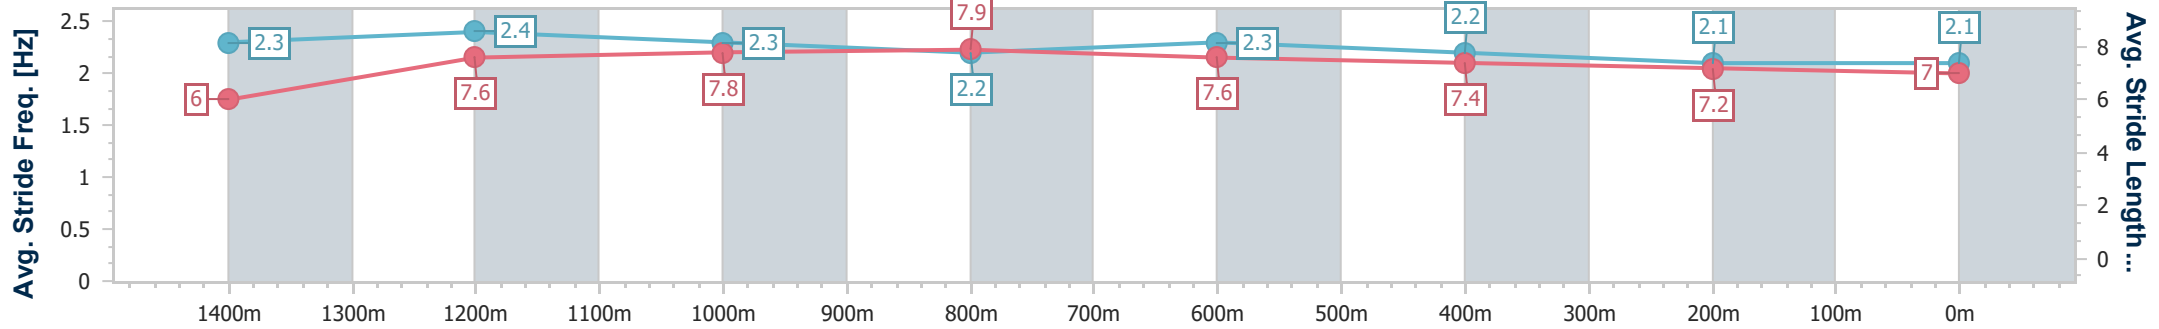

Aquis Park Gold Coast Poly QLD Professional

Race 7: AUSTRALIAN OUTBACK SPECTACULAR
BENCHMARK 58 Handicap - 1540m

02 September 2023 - 16:59

Track Rating: Synthetic , Weather: Fine, Rail Position: True

Section	Overall	1400m	1200m	1000m	800m	600m	400m	200m
Section Times	1:35.54 [12] (0:10.18)	1:25.36 [3] (0:11.45)	1:13.91 [3] (0:11.19)	1:02.72 [3] (0:11.47)	0:51.25 [3] (0:11.81)	0:39.44 [3] (0:12.49)	0:26.95 [8] (0:13.12)	0:13.83 [10] (0:13.83)
Average Speed [km/h]	49.6	64.5	64.4	63.3	62.0	58.9	55.2	52.0
Top Speed [km/h]	65.5	66.7	66.1	64.1	62.8	61.0	56.8	53.6
Avg. Dist. to Rail [m]	8.7	3.3	2.9	2.9	3.4	4.4	3.2	4.7
Avg. Stride Freq. [Hz]	2.3	2.4	2.3	2.2	2.3	2.2	2.1	2.1
Avg. Stride Length [m]	6.0	7.6	7.8	7.9	7.6	7.4	7.2	7.0

- [] Ranking at each section and finish
- .-.- No data available at this section
- NA No data available