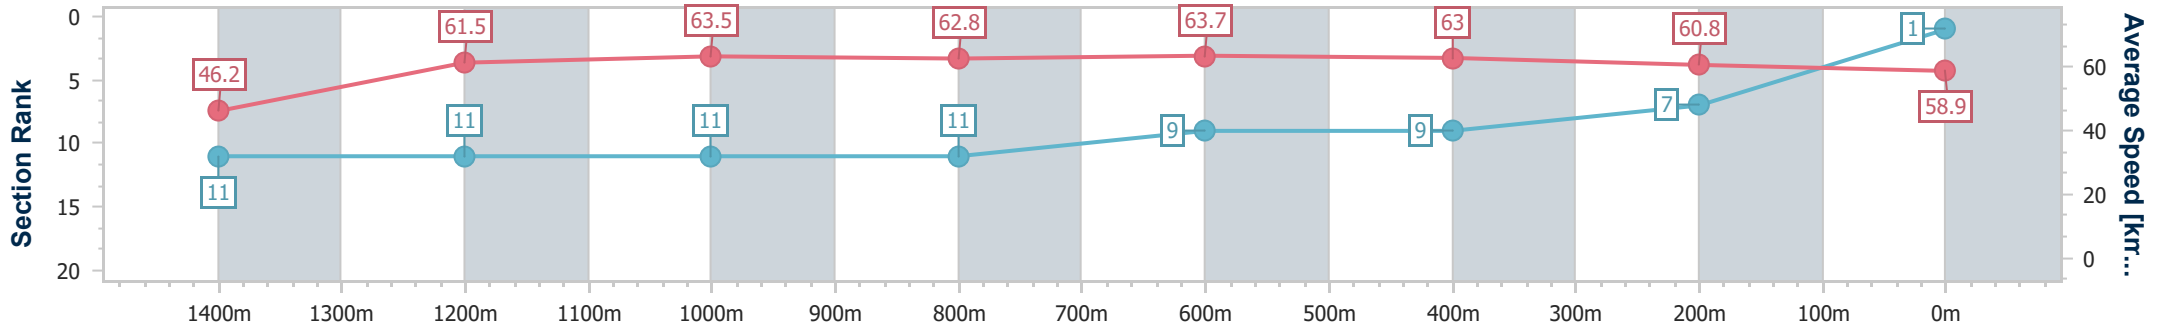

- [] Ranking at each section and finish
- .-.- No data available at this section
- NA No data available

Horse/Jockey Name	Avenue Of Stars
Final Rank	2
Fastest Section Time (Section)	0:10.20 (Overall)
Top Speed [km/h] (Section)	65.3 (1400m)
Race State	Finished