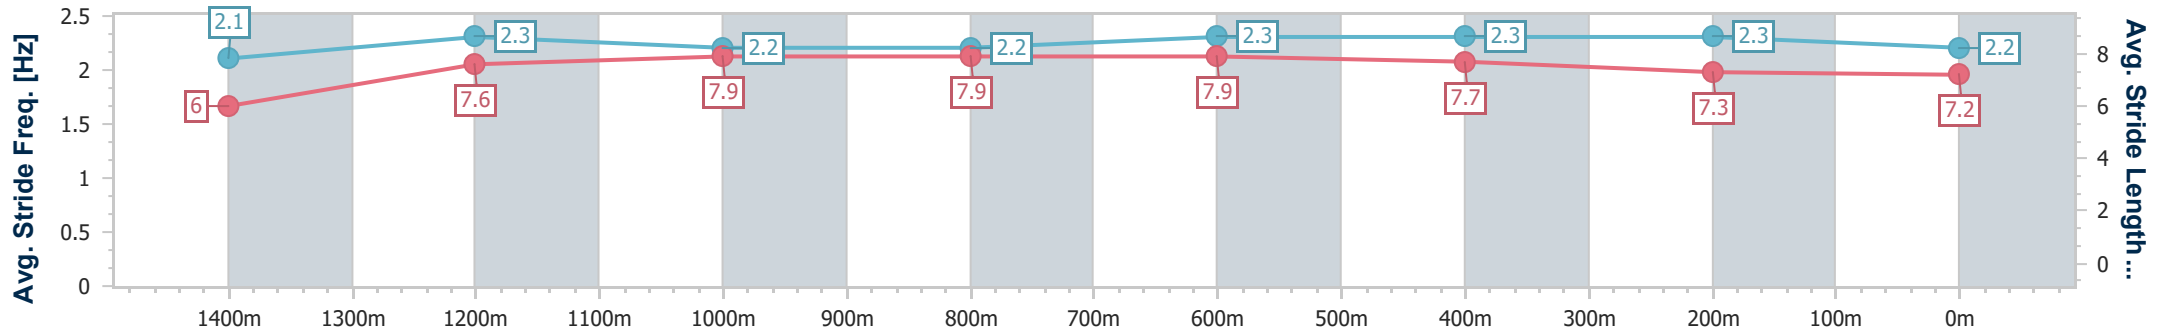

Aquis Park Gold Coast Poly QLD Professional

Race 7: AUSTRALIAN OUTBACK SPECTACULAR
BENCHMARK 58 Handicap - 1540m

02 September 2023 - 16:59

Track Rating: Synthetic , Weather: Fine, Rail Position: True

Section	Overall	1400m	1200m	1000m	800m	600m	400m	200m
Section Times	1:33.11 [5] (0:10.80)	1:22.31 [10] (0:11.79)	1:10.52 [10] (0:11.29)	0:59.23 [10] (0:11.56)	0:47.67 [10] (0:11.28)	0:36.39 [7] (0:11.72)	0:24.67 [6] (0:12.00)	0:12.67 [5] (0:12.67)
Average Speed [km/h]	46.8	61.7	63.8	62.7	64.8	63.2	60.9	57.0
Top Speed [km/h]	61.9	63.4	64.6	64.0	65.9	64.9	62.3	60.9
Avg. Dist. to Rail [m]	5.0	1.4	2.4	2.7	3.2	5.6	7.2	9.1
Avg. Stride Freq. [Hz]	2.1	2.3	2.2	2.2	2.3	2.3	2.3	2.2
Avg. Stride Length [m]	6.0	7.6	7.9	7.9	7.9	7.7	7.3	7.2

- [] Ranking at each section and finish
- .-.- No data available at this section
- NA No data available

Horse/Jockey Name	Toolatamate
Final Rank	6
Fastest Section Time (Section)	0:10.39 (Overall)
Top Speed [km/h] (Section)	66.4 (Overall)
Race State	Finished