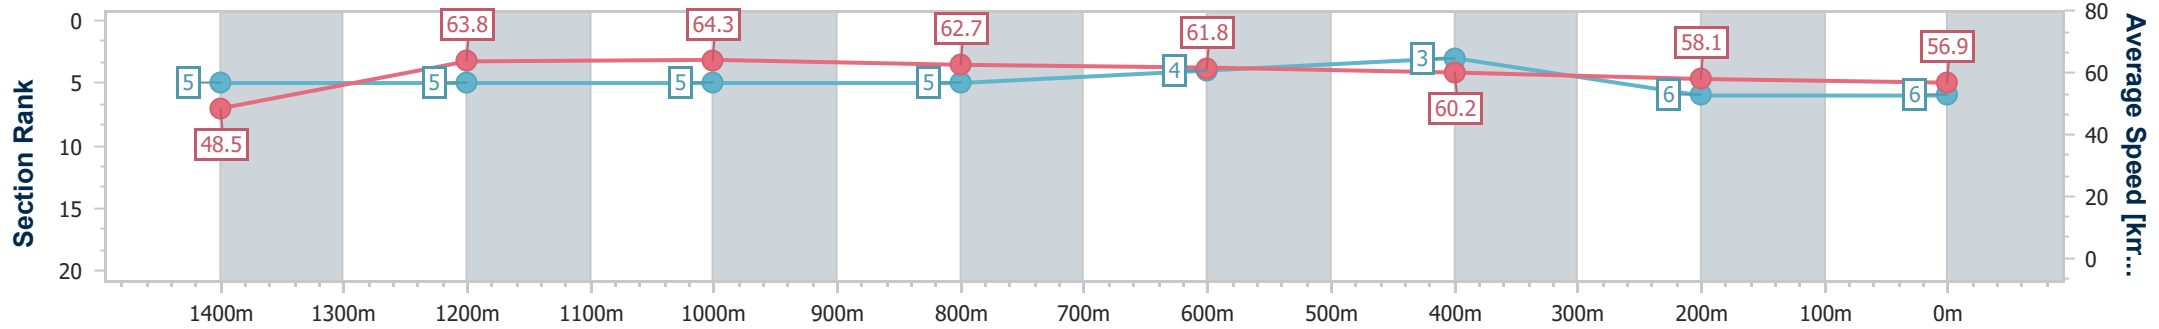

Aquis Park Gold Coast Poly QLD Professional

Race 7: AUSTRALIAN OUTBACK SPECTACULAR
BENCHMARK 58 Handicap - 1540m

02 September 2023 - 16:59

Track Rating: Synthetic , Weather: Fine, Rail Position: True

Section	Overall	1400m	1200m	1000m	800m	600m	400m	200m
Section Times	1:33.13 [6] (0:10.39)	1:22.74 [5] (0:11.34)	1:11.40 [5] (0:11.18)	1:00.22 [5] (0:11.51)	0:48.71 [5] (0:11.69)	0:37.02 [4] (0:11.97)	0:25.05 [3] (0:12.38)	0:12.67 [6] (0:12.67)
Average Speed [km/h]	48.5	63.8	64.3	62.7	61.8	60.2	58.1	56.9
Top Speed [km/h]	66.4	65.7	66.1	63.7	62.6	61.8	58.8	58.5
Avg. Dist. to Rail [m]	4.0	0.6	1.6	1.2	0.7	0.9	0.2	0.4
Avg. Stride Freq. [Hz]	2.0	2.3	2.2	2.1	2.1	2.1	2.2	2.2
Avg. Stride Length [m]	6.5	7.8	8.1	8.0	7.9	7.7	7.3	7.2

- [] Ranking at each section and finish
- .-.- No data available at this section
- NA No data available

Horse/Jockey Name	Tee Amici
Final Rank	7
Fastest Section Time (Section)	0:10.02 (Overall)
Top Speed [km/h] (Section)	67.0 (Overall)
Race State	Finished