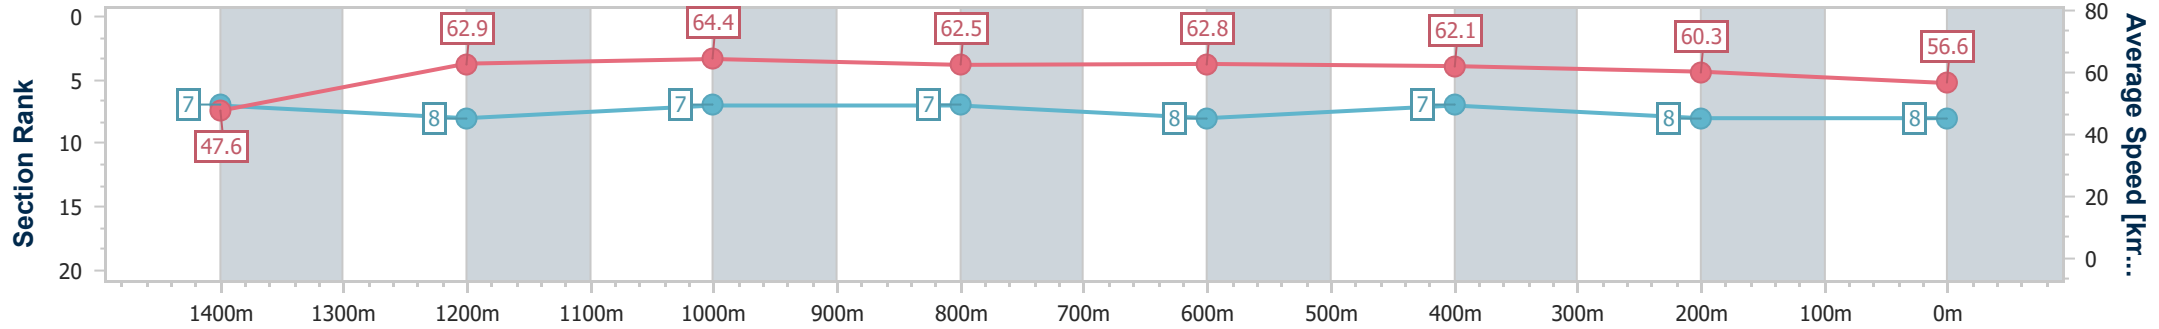

Aquis Park Gold Coast Poly QLD Professional

Race 7: AUSTRALIAN OUTBACK SPECTACULAR
BENCHMARK 58 Handicap - 1540m

02 September 2023 - 16:59

Track Rating: Synthetic , Weather: Fine, Rail Position: True

Section	Overall	1400m	1200m	1000m	800m	600m	400m	200m
Section Times	1:33.31 [8] (0:10.57)	1:22.74 [7] (0:11.72)	1:11.02 [8] (0:11.21)	0:59.81 [7] (0:11.61)	0:48.20 [7] (0:11.62)	0:36.58 [8] (0:11.80)	0:24.78 [7] (0:12.05)	0:12.73 [8] (0:12.73)
Average Speed [km/h]	47.6	62.9	64.4	62.5	62.8	62.1	60.3	56.6
Top Speed [km/h]	66.4	66.3	65.5	63.9	64.0	64.5	61.6	59.4
Avg. Dist. to Rail [m]	9.5	2.9	3.7	3.6	2.3	3.7	5.4	6.9
Avg. Stride Freq. [Hz]	2.2	2.4	2.4	2.3	2.3	2.4	2.3	2.3
Avg. Stride Length [m]	6.0	7.2	7.5	7.5	7.5	7.4	7.2	6.9