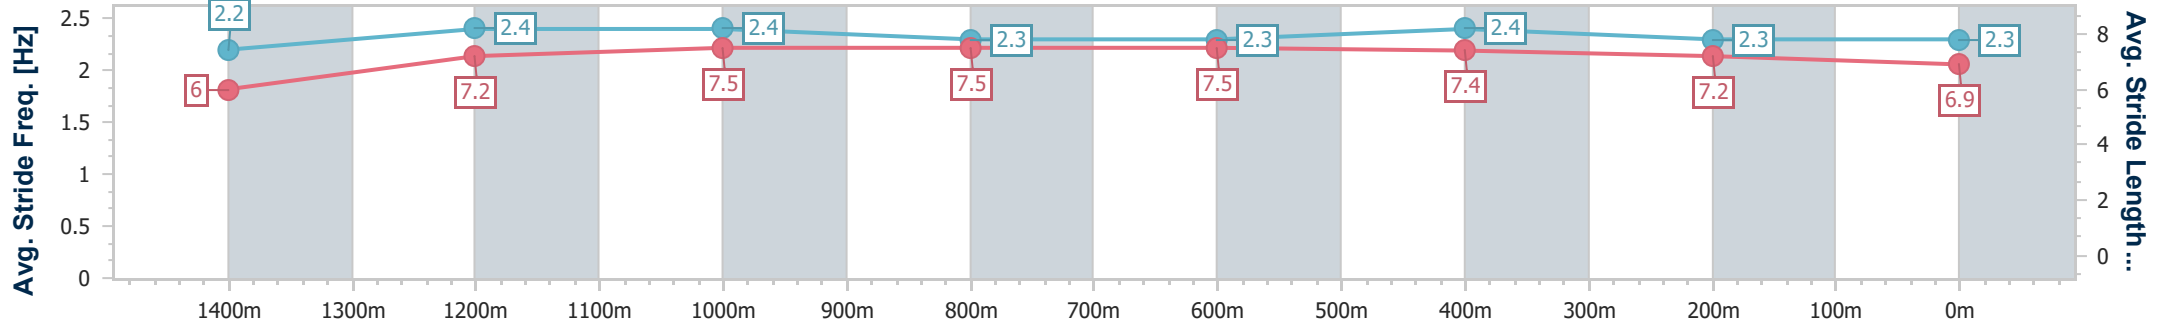

Aquis Park Gold Coast Poly QLD Professional

Race 7: AUSTRALIAN OUTBACK SPECTACULAR
BENCHMARK 58 Handicap - 1540m

02 September 2023 - 16:59

Track Rating: Synthetic , Weather: Fine, Rail Position: True

Section	Overall	1400m	1200m	1000m	800m	600m	400m	200m
Section Times	1:33.31 [8] (0:10.57)	1:22.74 [7] (0:11.72)	1:11.02 [8] (0:11.21)	0:59.81 [7] (0:11.61)	0:48.20 [7] (0:11.62)	0:36.58 [8] (0:11.80)	0:24.78 [7] (0:12.05)	0:12.73 [8] (0:12.73)
Average Speed [km/h]	47.6	62.9	64.4	62.5	62.8	62.1	60.3	56.6
Top Speed [km/h]	66.4	66.3	65.5	63.9	64.0	64.5	61.6	59.4
Avg. Dist. to Rail [m]	9.5	2.9	3.7	3.6	2.3	3.7	5.4	6.9
Avg. Stride Freq. [Hz]	2.2	2.4	2.4	2.3	2.3	2.4	2.3	2.3
Avg. Stride Length [m]	6.0	7.2	7.5	7.5	7.5	7.4	7.2	6.9