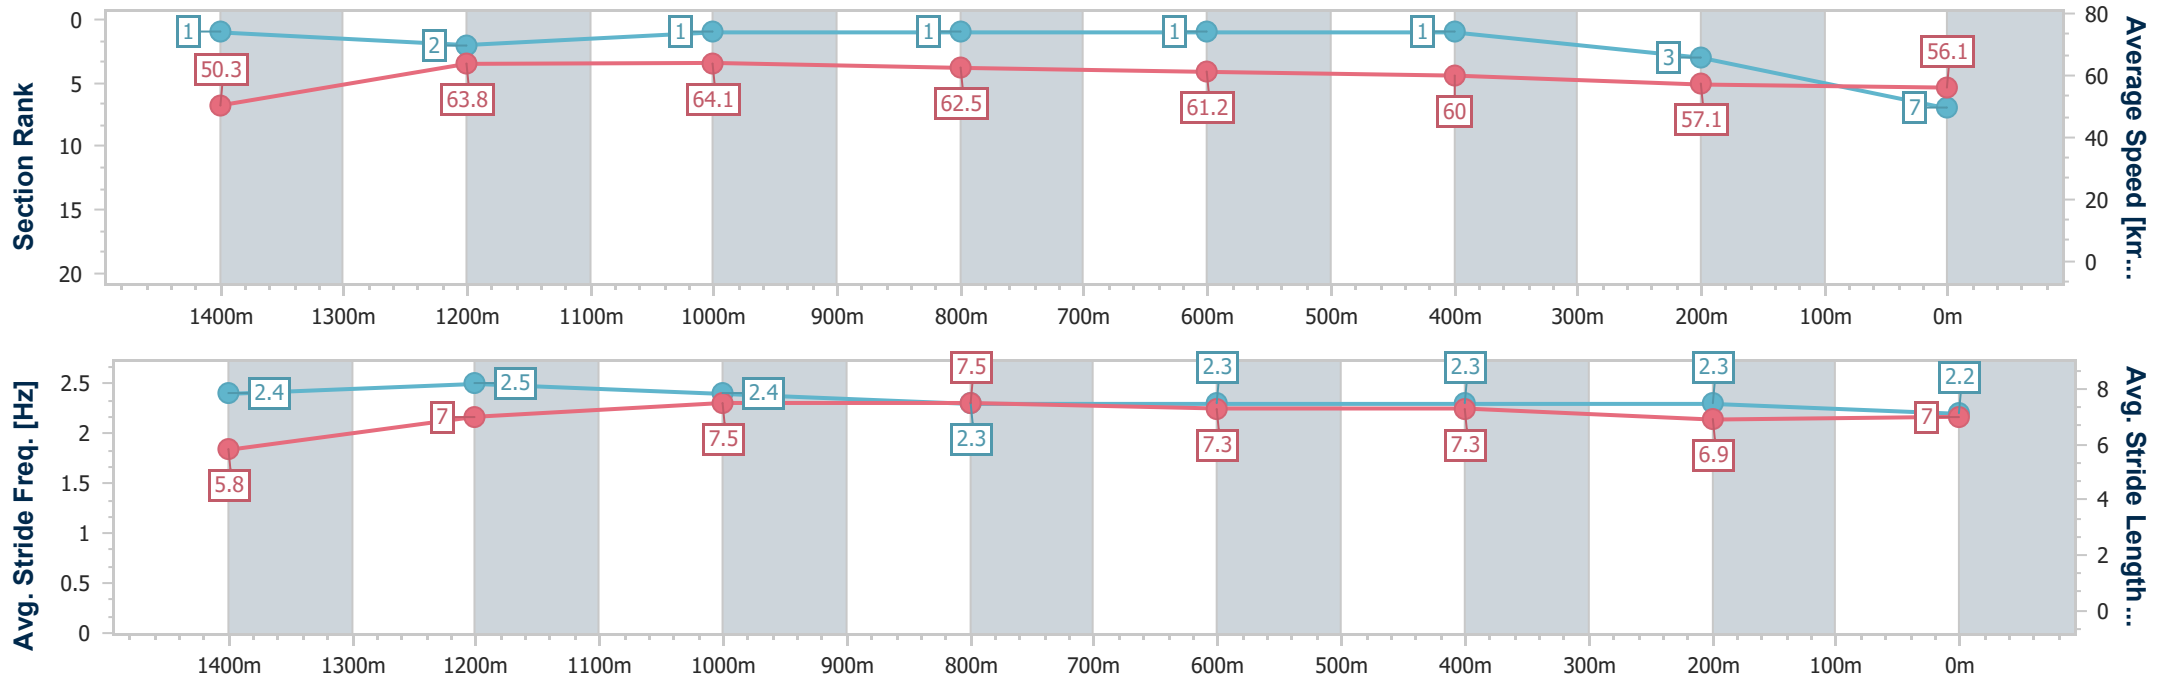

Horse/Jockey Name	Tee Amici
Final Rank	7
Fastest Section Time (Section)	0:10.02 (Overall)
Top Speed [km/h] (Section)	67.0 (Overall)
Race State	Finished

Aquis Park Gold Coast Poly QLD Professional
Race 7: AUSTRALIAN OUTBACK SPECTACULAR
BENCHMARK 58 Handicap - 1540m

02 September 2023 - 16:59

Track Rating: Synthetic , Weather: Fine, Rail Position: True

Section	Overall	1400m	1200m	1000m	800m	600m	400m	200m
Section Times	1:33.14 [7] (0:10.02)	1:23.12 [1] (0:11.27)	1:11.85 [2] (0:11.24)	1:00.61 [1] (0:11.51)	0:49.10 [1] (0:11.69)	0:37.41 [1] (0:11.94)	0:25.47 [1] (0:12.60)	0:12.87 [3] (0:12.87)
Average Speed [km/h]	50.3	63.8	64.1	62.5	61.2	60.0	57.1	56.1
Top Speed [km/h]	67.0	66.3	65.0	63.9	62.4	62.0	59.7	58.4
Avg. Dist. to Rail [m]	2.5	0.5	0.3	0.4	1.1	0.7	1.3	1.9
Avg. Stride Freq. [Hz]	2.4	2.5	2.4	2.3	2.3	2.3	2.3	2.2
Avg. Stride Length [m]	5.8	7.0	7.5	7.5	7.3	7.3	6.9	7.0

- [ ] Ranking at each section and finish
- -.-.-.- No data available at this section
- NA No data available