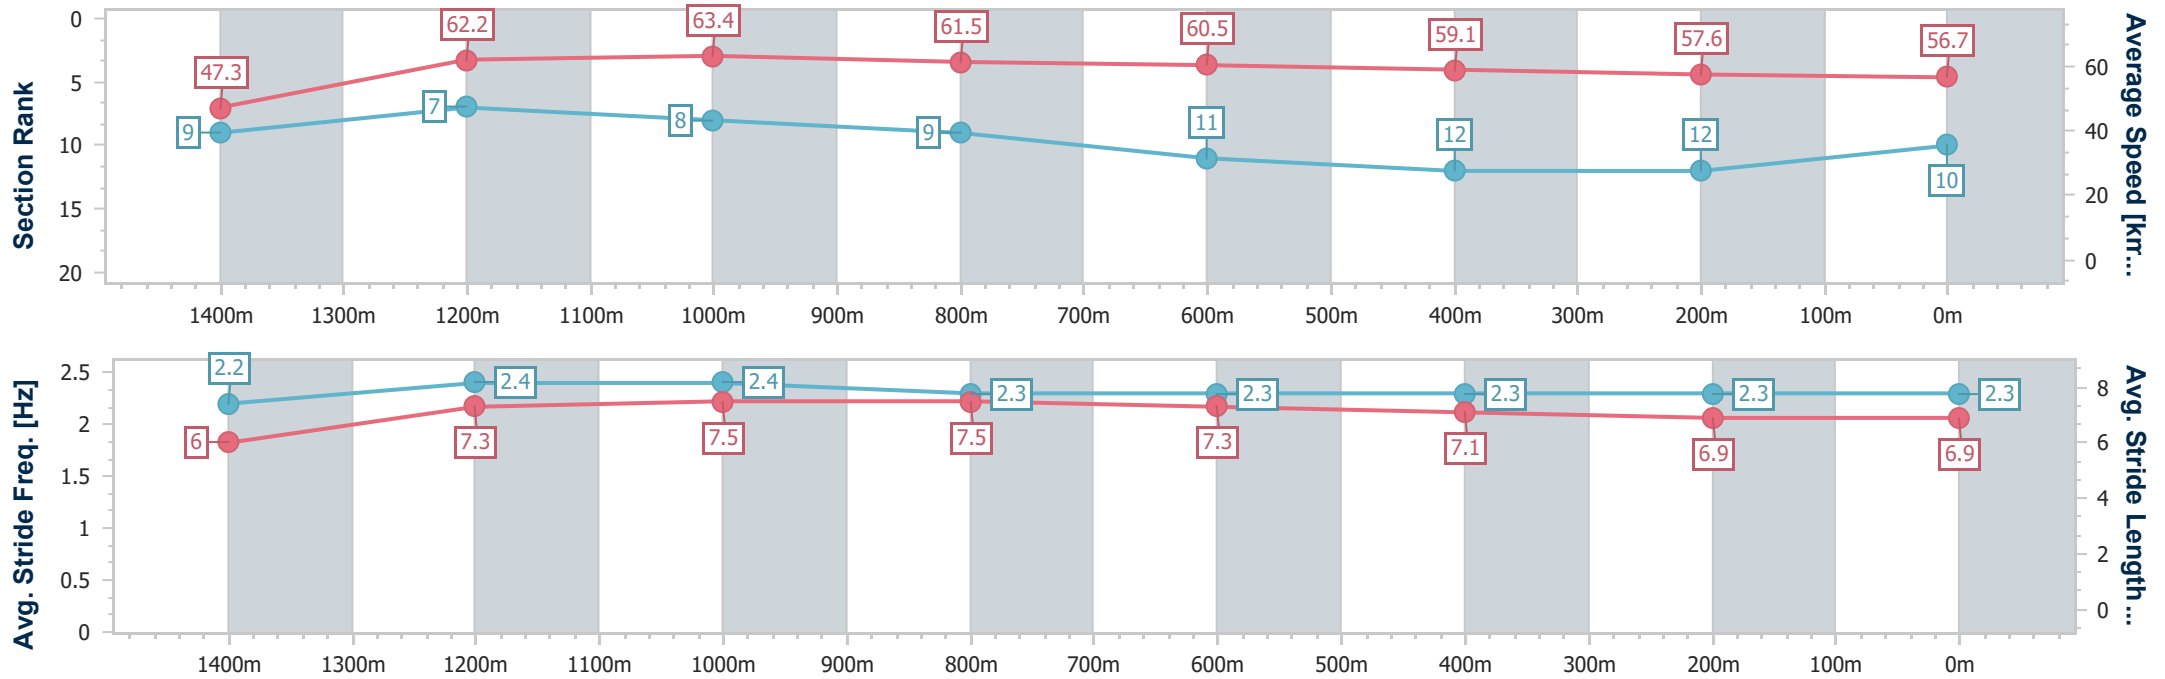

- [] Ranking at each section and finish
- .-.- No data available at this section
- NA No data available

Horse/Jockey Name	Dotned
Final Rank	10
Fastest Section Time (Section)	0:10.65 (Overall)
Top Speed [km/h] (Section)	63.9 (1200m)
Race State	Finished

Aquis Park Gold Coast Poly QLD Professional

Race 7: AUSTRALIAN OUTBACK SPECTACULAR
BENCHMARK 58 Handicap - 1540m

02 September 2023 - 16:59

Track Rating: Synthetic , Weather: Fine, Rail Position: True

Section	Overall	1400m	1200m	1000m	800m	600m	400m	200m
Section Times	1:34.86 [10] (0:10.65)	1:24.21 [9] (0:11.58)	1:12.63 [7] (0:11.37)	1:01.26 [8] (0:11.76)	0:49.50 [9] (0:11.98)	0:37.52 [11] (0:12.22)	0:25.30 [12] (0:12.54)	0:12.76 [12] (0:12.76)
Average Speed [km/h]	47.3	62.2	63.4	61.5	60.5	59.1	57.6	56.7
Top Speed [km/h]	61.9	63.3	63.9	62.7	61.1	61.1	58.4	58.3
Avg. Dist. to Rail [m]	1.0	0.6	1.5	1.5	1.3	1.4	1.2	1.9
Avg. Stride Freq. [Hz]	2.2	2.4	2.4	2.3	2.3	2.3	2.3	2.3
Avg. Stride Length [m]	6.0	7.3	7.5	7.5	7.3	7.1	6.9	6.9

- [] Ranking at each section and finish
- .-.- No data available at this section
- NA No data available

Horse/Jockey Name	Leinster
Final Rank	11
Fastest Section Time (Section)	0:10.58 (Overall)
Top Speed [km/h] (Section)	65.1 (1200m)
Race State	Finished