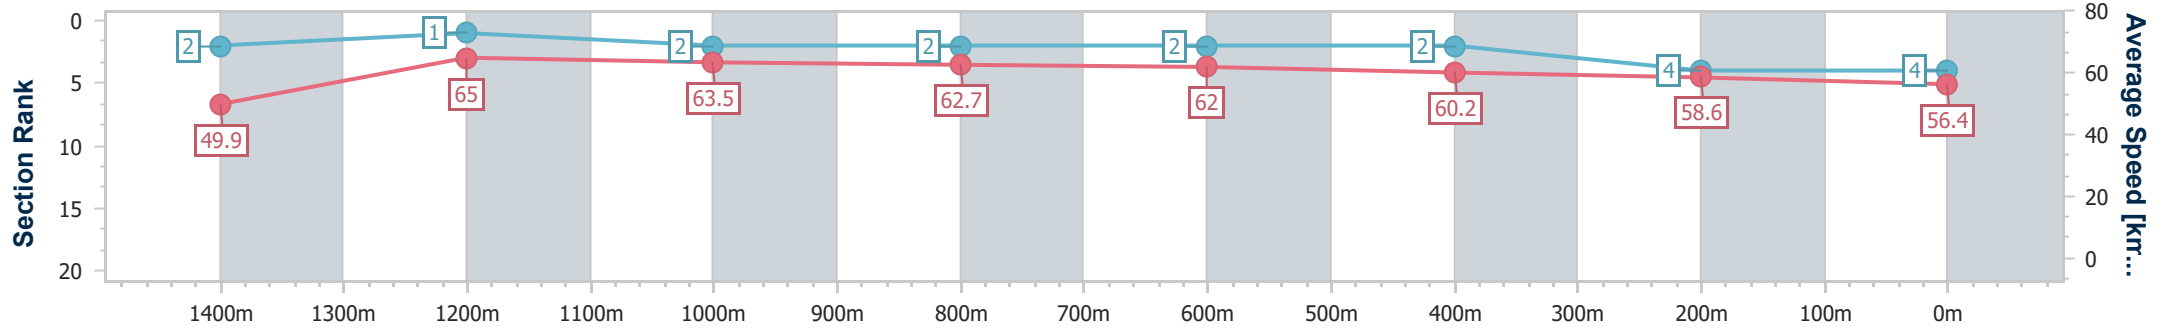

Aquis Park Gold Coast Poly QLD Professional

Race 7: AUSTRALIAN OUTBACK SPECTACULAR
BENCHMARK 58 Handicap - 1540m

02 September 2023 - 16:59

Track Rating: Synthetic , Weather: Fine, Rail Position: True

Section	Overall	1400m	1200m	1000m	800m	600m	400m	200m
Section Times	1:33.09 [4] (0:10.10)	1:22.99 [2] (0:11.18)	1:11.81 [1] (0:11.32)	1:00.49 [2] (0:11.50)	0:48.99 [2] (0:11.72)	0:37.27 [2] (0:12.10)	0:25.17 [2] (0:12.38)	0:12.79 [4] (0:12.79)
Average Speed [km/h]	49.9	65.0	63.5	62.7	62.0	60.2	58.6	56.4
Top Speed [km/h]	65.4	66.1	64.8	63.7	62.8	62.6	60.4	60.3
Avg. Dist. to Rail [m]	3.6	1.0	1.2	1.2	1.9	2.3	2.5	3.7
Avg. Stride Freq. [Hz]	2.3	2.4	2.3	2.3	2.3	2.2	2.3	2.2
Avg. Stride Length [m]	5.8	7.4	7.6	7.6	7.5	7.4	7.1	6.9