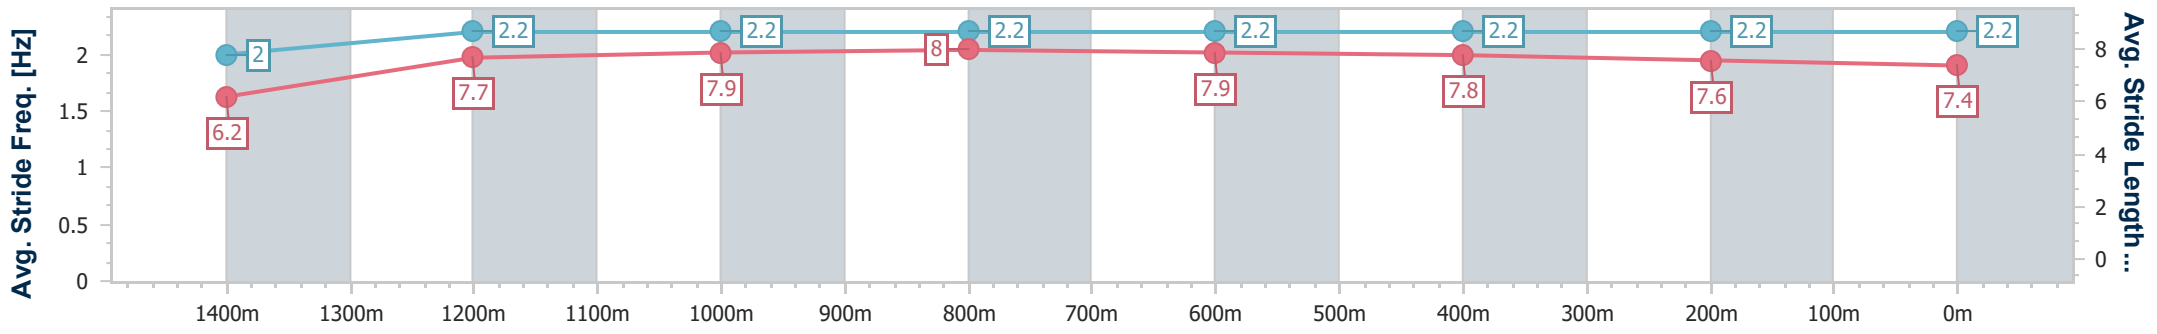

Horse/Jockey Name	Takunai
Final Rank	1
Fastest Section Time (Section)	0:10.90 (Overall)
Top Speed [km/h] (Section)	65.1 (600m)
Race State	Finished

Aquis Park Gold Coast Poly QLD Professional
Race 7: AUSTRALIAN OUTBACK SPECTACULAR
BENCHMARK 58 Handicap - 1540m

02 September 2023 - 16:59

Track Rating: Synthetic , Weather: Fine, Rail Position: True

Section	Overall	1400m	1200m	1000m	800m	600m	400m	200m
Section Times	1:32.74 [1] (0:10.90)	1:21.84 [11] (0:11.90)	1:09.94 [11] (0:11.37)	0:58.57 [11] (0:11.52)	0:47.05 [11] (0:11.40)	0:35.65 [9] (0:11.52)	0:24.13 [9] (0:11.87)	0:12.26 [7] (0:12.26)
Average Speed [km/h]	46.2	61.5	63.5	62.8	63.7	63.0	60.8	58.9
Top Speed [km/h]	60.6	62.8	63.8	63.2	65.0	65.1	61.3	60.6
Avg. Dist. to Rail [m]	8.6	2.4	2.7	2.1	1.8	1.9	2.6	6.0
Avg. Stride Freq. [Hz]	2.0	2.2	2.2	2.2	2.2	2.2	2.2	2.2
Avg. Stride Length [m]	6.2	7.7	7.9	8.0	7.9	7.8	7.6	7.4

- [ ] Ranking at each section and finish
- -.-.- No data available at this section
- NA No data available