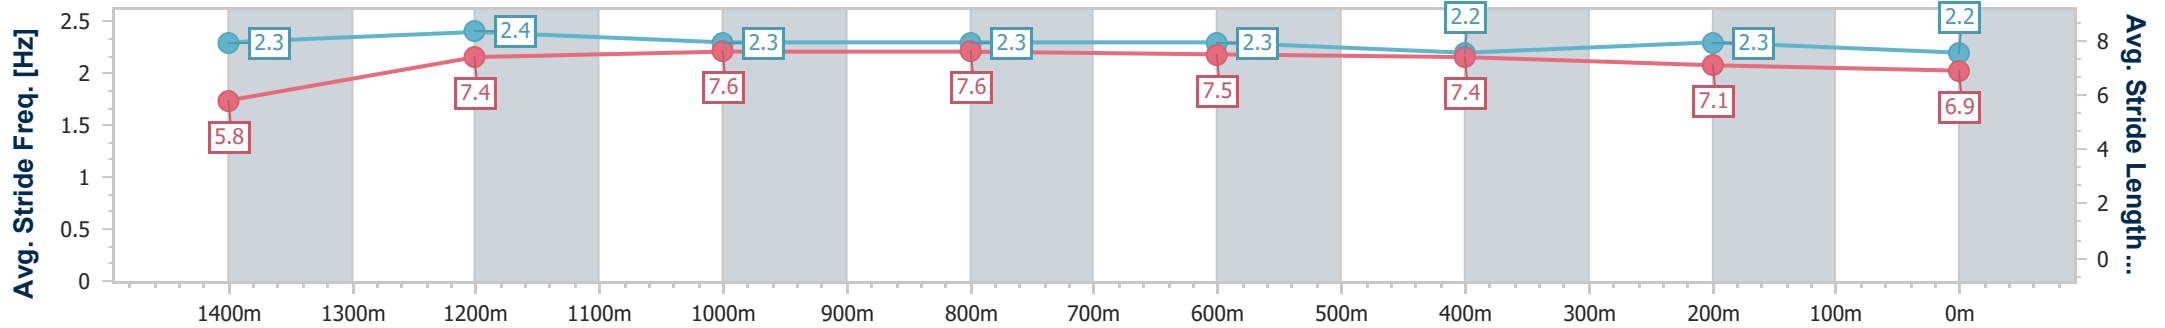

Aquis Park Gold Coast Poly QLD Professional

Race 7: AUSTRALIAN OUTBACK SPECTACULAR
BENCHMARK 58 Handicap - 1540m

02 September 2023 - 16:59

Track Rating: Synthetic , Weather: Fine, Rail Position: True

Section	Overall	1400m	1200m	1000m	800m	600m	400m	200m
Section Times	1:33.09 [4] (0:10.10)	1:22.99 [2] (0:11.18)	1:11.81 [1] (0:11.32)	1:00.49 [2] (0:11.50)	0:48.99 [2] (0:11.72)	0:37.27 [2] (0:12.10)	0:25.17 [2] (0:12.38)	0:12.79 [4] (0:12.79)
Average Speed [km/h]	49.9	65.0	63.5	62.7	62.0	60.2	58.6	56.4
Top Speed [km/h]	65.4	66.1	64.8	63.7	62.8	62.6	60.4	60.3
Avg. Dist. to Rail [m]	3.6	1.0	1.2	1.2	1.9	2.3	2.5	3.7
Avg. Stride Freq. [Hz]	2.3	2.4	2.3	2.3	2.3	2.2	2.3	2.2
Avg. Stride Length [m]	5.8	7.4	7.6	7.6	7.5	7.4	7.1	6.9