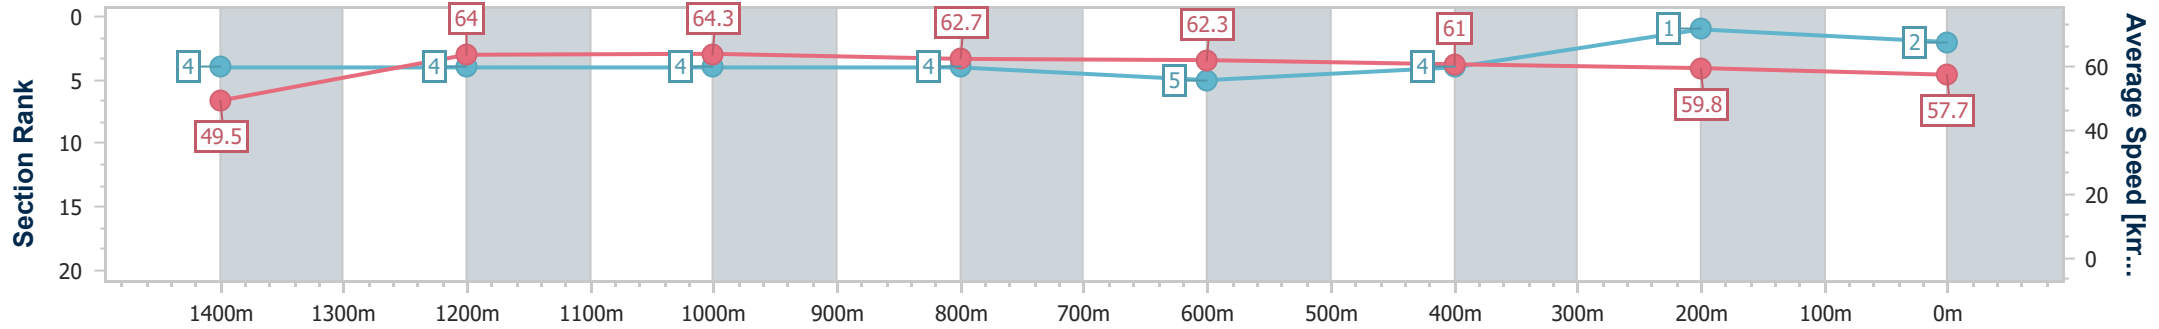

Aquis Park Gold Coast Poly QLD Professional

Race 7: AUSTRALIAN OUTBACK SPECTACULAR
BENCHMARK 58 Handicap - 1540m

02 September 2023 - 16:59

Track Rating: Synthetic , Weather: Fine, Rail Position: True

Section	Overall	1400m	1200m	1000m	800m	600m	400m	200m
Section Times	1:32.77 [2] (0:10.20)	1:22.57 [4] (0:11.44)	1:11.13 [4] (0:11.18)	0:59.95 [4] (0:11.58)	0:48.37 [4] (0:11.77)	0:36.60 [5] (0:11.96)	0:24.64 [4] (0:12.13)	0:12.51 [1] (0:12.51)
Average Speed [km/h]	49.5	64.0	64.3	62.7	62.3	61.0	59.8	57.7
Top Speed [km/h]	63.6	65.3	65.3	63.9	63.0	63.4	60.8	60.2
Avg. Dist. to Rail [m]	5.7	2.2	2.7	2.9	3.3	3.0	3.5	4.6
Avg. Stride Freq. [Hz]	2.4	2.5	2.4	2.4	2.4	2.4	2.4	2.4
Avg. Stride Length [m]	5.7	7.2	7.4	7.4	7.3	7.1	6.9	6.8