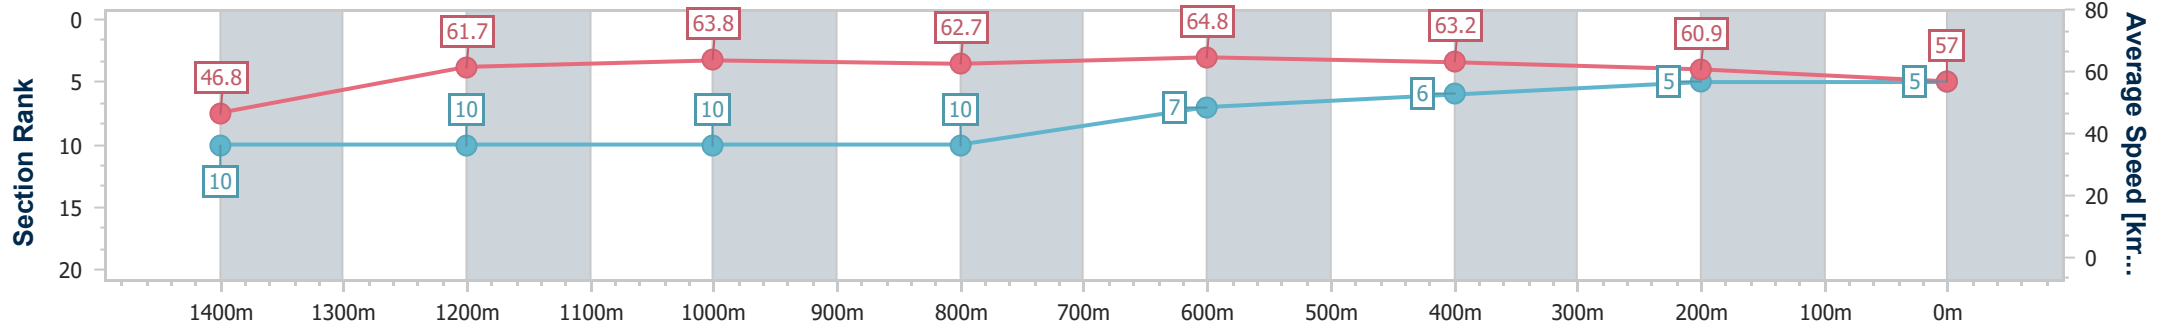

Aquis Park Gold Coast Poly QLD Professional

Race 7: AUSTRALIAN OUTBACK SPECTACULAR
BENCHMARK 58 Handicap - 1540m

02 September 2023 - 16:59

Track Rating: Synthetic , Weather: Fine, Rail Position: True

Section	Overall	1400m	1200m	1000m	800m	600m	400m	200m
Section Times	1:33.11 [5] (0:10.80)	1:22.31 [10] (0:11.79)	1:10.52 [10] (0:11.29)	0:59.23 [10] (0:11.56)	0:47.67 [10] (0:11.28)	0:36.39 [7] (0:11.72)	0:24.67 [6] (0:12.00)	0:12.67 [5] (0:12.67)
Average Speed [km/h]	46.8	61.7	63.8	62.7	64.8	63.2	60.9	57.0
Top Speed [km/h]	61.9	63.4	64.6	64.0	65.9	64.9	62.3	60.9
Avg. Dist. to Rail [m]	5.0	1.4	2.4	2.7	3.2	5.6	7.2	9.1
Avg. Stride Freq. [Hz]	2.1	2.3	2.2	2.2	2.3	2.3	2.3	2.2
Avg. Stride Length [m]	6.0	7.6	7.9	7.9	7.9	7.7	7.3	7.2