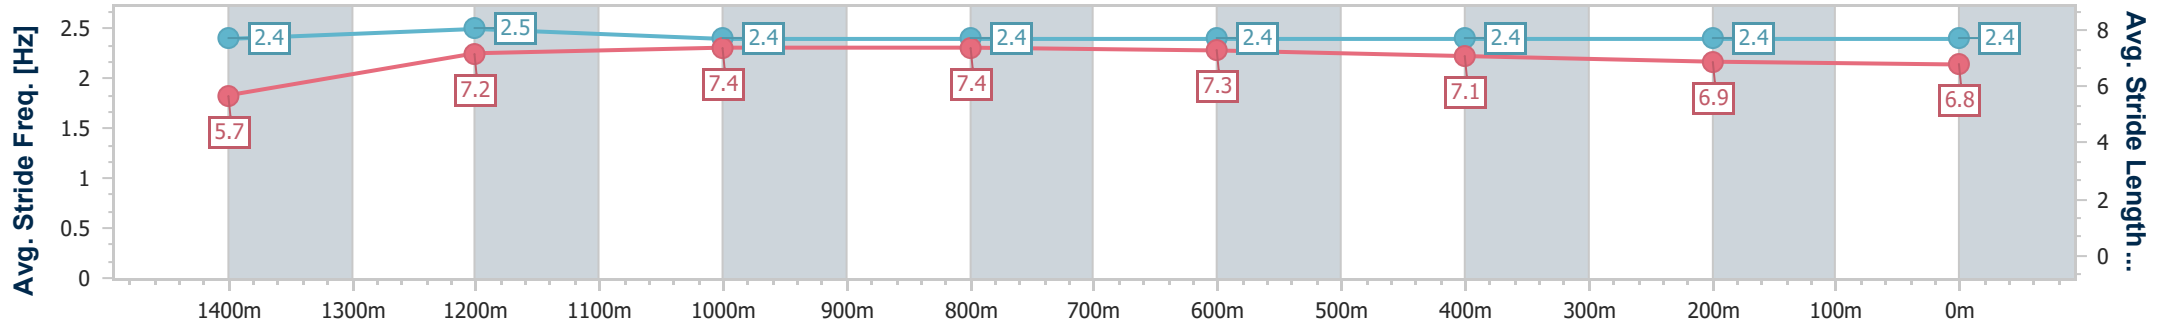

Aquis Park Gold Coast Poly QLD Professional

Race 7: AUSTRALIAN OUTBACK SPECTACULAR
BENCHMARK 58 Handicap - 1540m

02 September 2023 - 16:59

Track Rating: Synthetic , Weather: Fine, Rail Position: True

Section	Overall	1400m	1200m	1000m	800m	600m	400m	200m
Section Times	1:32.77 [2] (0:10.20)	1:22.57 [4] (0:11.44)	1:11.13 [4] (0:11.18)	0:59.95 [4] (0:11.58)	0:48.37 [4] (0:11.77)	0:36.60 [5] (0:11.96)	0:24.64 [4] (0:12.13)	0:12.51 [1] (0:12.51)
Average Speed [km/h]	49.5	64.0	64.3	62.7	62.3	61.0	59.8	57.7
Top Speed [km/h]	63.6	65.3	65.3	63.9	63.0	63.4	60.8	60.2
Avg. Dist. to Rail [m]	5.7	2.2	2.7	2.9	3.3	3.0	3.5	4.6
Avg. Stride Freq. [Hz]	2.4	2.5	2.4	2.4	2.4	2.4	2.4	2.4
Avg. Stride Length [m]	5.7	7.2	7.4	7.4	7.3	7.1	6.9	6.8