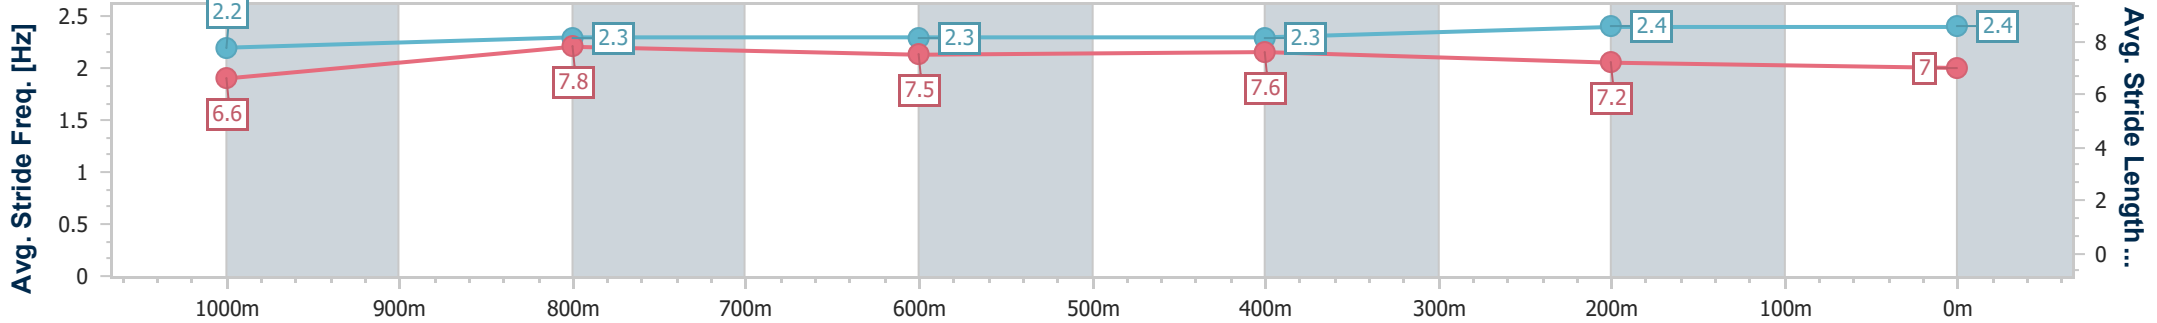

Horse/Jockey Name	Piece Of Turf
Final Rank	4
Fastest Section Time (Section)	0:10.83 (1000m)
Top Speed [km/h] (Section)	69.4 (1000m)
Race State	Finished

Doomben QLD Professional
Race 1: SPRING CARNIVAL ON SALE NOW Fillies and Mares
Class 3 Plate - 1200m
09 September 2023 - 11:59
Track Rating: Good 4, Weather: Fine, Rail Position: +2.5m Entire

BRISBANE
RACING CLUB

Section	Overall	1000m	800m	600m	400m	200m
Section Times	1:09.70 [4] (0:13.40)	0:56.30 [5] (0:10.83)	0:45.47 [5] (0:11.26)	0:34.21 [5] (0:11.55)	0:22.66 [6] (0:10.98)	0:11.68 [4] (0:11.68)
Average Speed [km/h]	53.7	66.8	64.1	63.3	65.7	61.6
Top Speed [km/h]	68.0	69.4	66.0	65.4	68.4	65.1
Avg. Dist. to Rail [m]	3.7	1.4	0.5	2.3	2.1	1.6
Avg. Stride Freq. [Hz]	2.2	2.3	2.3	2.3	2.4	2.4
Avg. Stride Length [m]	6.6	7.8	7.5	7.6	7.2	7.0

- [ ] Ranking at each section and finish
- -.-.- No data available at this section
- NA No data available