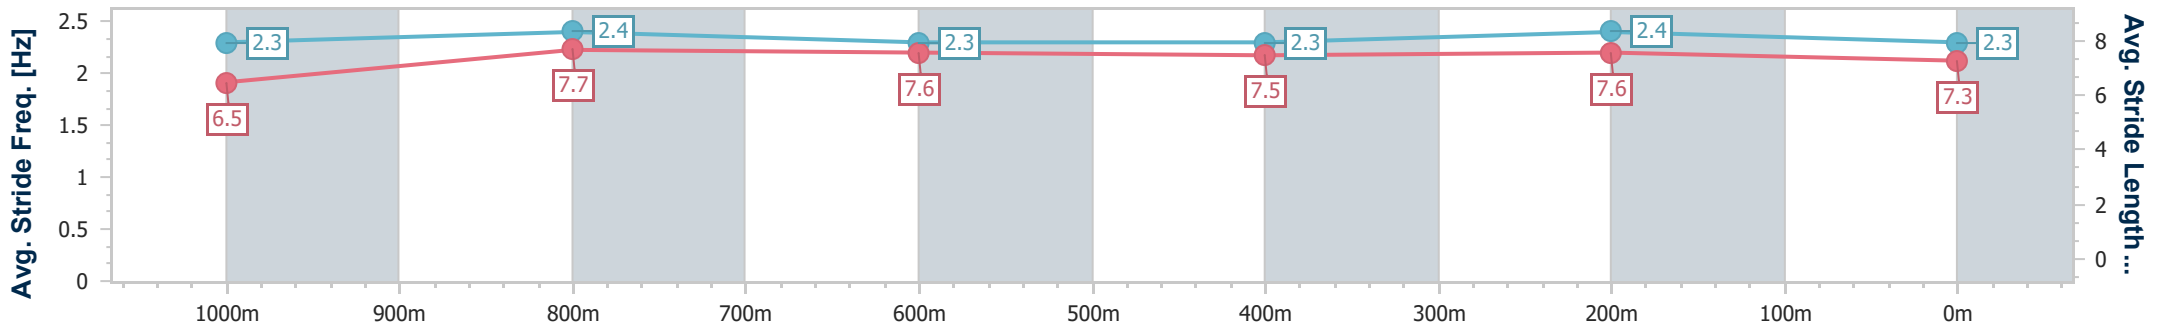

Horse/Jockey Name	Outlawed
Final Rank	2
Fastest Section Time (Section)	0:10.75 (1000m)
Top Speed [km/h] (Section)	68.9 (Overall)
Race State	Finished

Doomben QLD Professional
Race 1: SPRING CARNIVAL ON SALE NOW Fillies and Mares
Class 3 Plate - 1200m
09 September 2023 - 11:59
Track Rating: Good 4, Weather: Fine, Rail Position: +2.5m Entire

BRISBANE
RACING CLUB

Section	Overall	1000m	800m	600m	400m	200m
Section Times	1:09.29 [2] (0:13.34)	0:55.95 [4] (0:10.75)	0:45.20 [4] (0:11.09)	0:34.11 [2] (0:11.51)	0:22.60 [2] (0:10.92)	0:11.68 [2] (0:11.68)
Average Speed [km/h]	54.0	66.6	64.4	62.2	65.6	61.7
Top Speed [km/h]	68.9	68.9	66.0	63.9	67.4	64.3
Avg. Dist. to Rail [m]	1.8	1.2	1.5	1.2	1.2	0.4
Avg. Stride Freq. [Hz]	2.3	2.4	2.3	2.3	2.4	2.3
Avg. Stride Length [m]	6.5	7.7	7.6	7.5	7.6	7.3

- [ ] Ranking at each section and finish
- -.-.-.- No data available at this section
- NA No data available