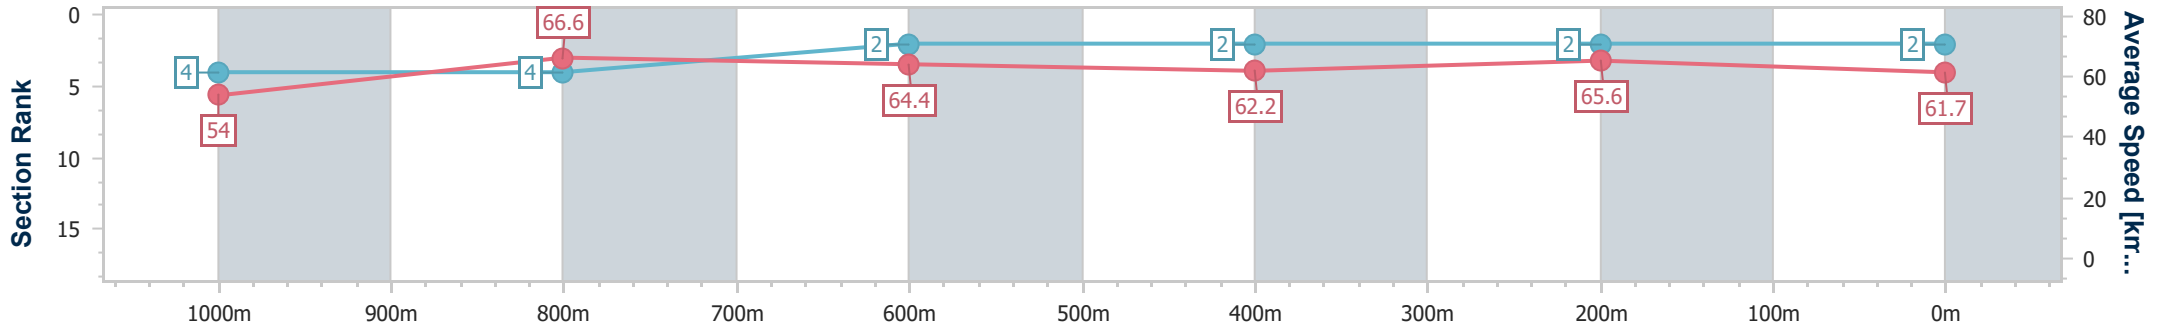

Horse/Jockey Name	Outlawed
Final Rank	2
Fastest Section Time (Section)	0:10.75 (1000m)
Top Speed [km/h] (Section)	68.9 (Overall)
Race State	Finished

Doomben QLD Professional
Race 1: SPRING CARNIVAL ON SALE NOW Fillies and Mares
Class 3 Plate - 1200m
09 September 2023 - 11:59
Track Rating: Good 4, Weather: Fine, Rail Position: +2.5m Entire

BRISBANE
RACING CLUB

Section	Overall	1000m	800m	600m	400m	200m
Section Times	1:09.29 [2] (0:13.34)	0:55.95 [4] (0:10.75)	0:45.20 [4] (0:11.09)	0:34.11 [2] (0:11.51)	0:22.60 [2] (0:10.92)	0:11.68 [2] (0:11.68)
Average Speed [km/h]	54.0	66.6	64.4	62.2	65.6	61.7
Top Speed [km/h]	68.9	68.9	66.0	63.9	67.4	64.3
Avg. Dist. to Rail [m]	1.8	1.2	1.5	1.2	1.2	0.4
Avg. Stride Freq. [Hz]	2.3	2.4	2.3	2.3	2.4	2.3
Avg. Stride Length [m]	6.5	7.7	7.6	7.5	7.6	7.3

- [ ] Ranking at each section and finish
- -.-.-.- No data available at this section
- NA No data available