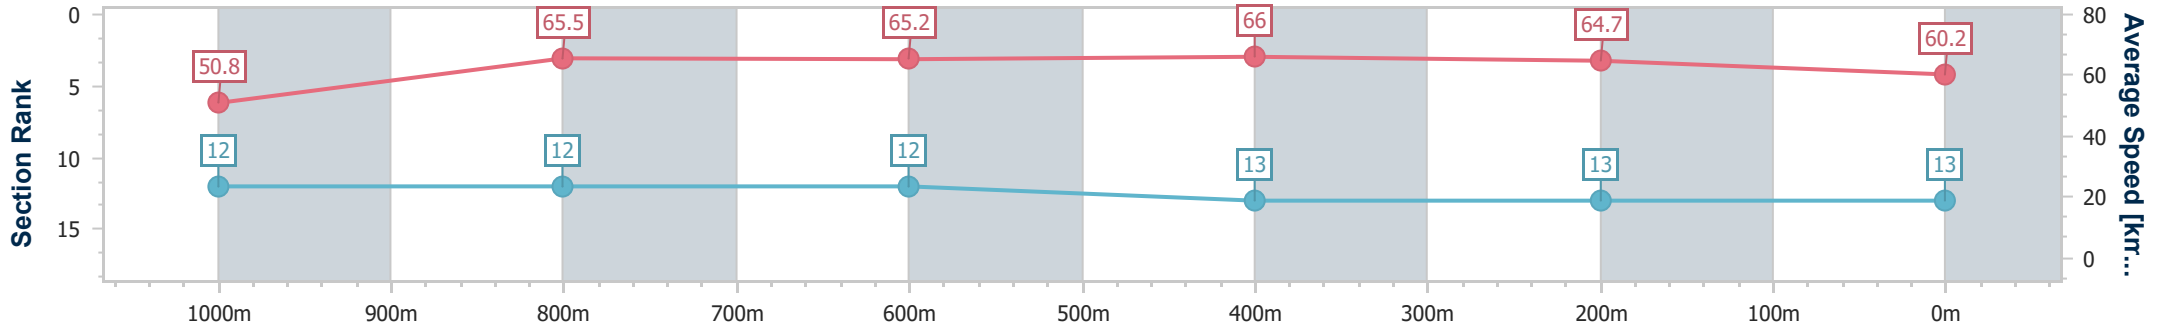

Horse/Jockey Name	Larina
Final Rank	13
Fastest Section Time (Section)	0:11.02 (1000m)
Top Speed [km/h] (Section)	67.3 (600m)
Race State	Finished

Doomben QLD Professional
Race 1: SPRING CARNIVAL ON SALE NOW Fillies and Mares
Class 3 Plate - 1200m
09 September 2023 - 11:59
Track Rating: Good 4, Weather: Fine, Rail Position: +2.5m Entire

BRISBANE
RACING CLUB

Section	Overall	1000m	800m	600m	400m	200m
Section Times	1:10.62 [13] (0:14.22)	0:56.40 [12] (0:11.02)	0:45.38 [12] (0:11.21)	0:34.17 [12] (0:11.07)	0:23.10 [13] (0:11.13)	0:11.97 [13] (0:11.97)
Average Speed [km/h]	50.8	65.5	65.2	66.0	64.7	60.2
Top Speed [km/h]	63.1	66.7	66.6	67.3	66.0	65.0
Avg. Dist. to Rail [m]	7.5	1.6	2.8	2.3	1.9	2.6
Avg. Stride Freq. [Hz]	2.2	2.4	2.4	2.4	2.4	2.4
Avg. Stride Length [m]	6.3	7.5	7.5	7.5	7.4	7.1

- [ ] Ranking at each section and finish
- -.-.- No data available at this section
- NA No data available