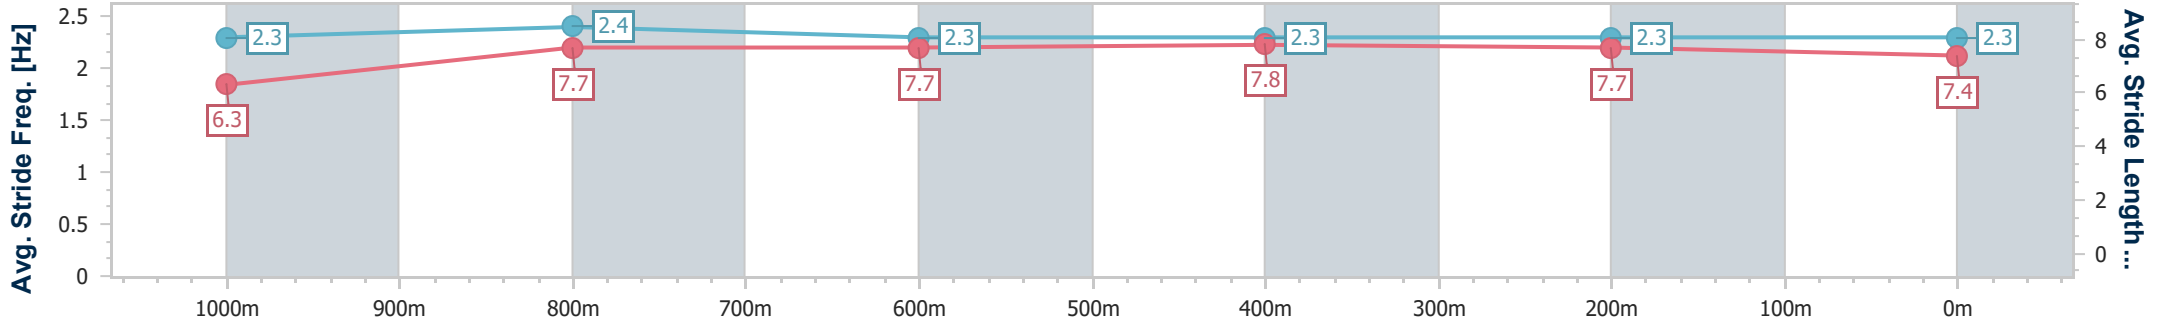

Horse/Jockey Name	Yellowhammer
Final Rank	3
Fastest Section Time (Section)	0:10.76 (1000m)
Top Speed [km/h] (Section)	68.4 (1000m)
Race State	Finished

Doomben QLD Professional
Race 1: SPRING CARNIVAL ON SALE NOW Fillies and Mares
Class 3 Plate - 1200m
09 September 2023 - 11:59
Track Rating: Good 4, Weather: Fine, Rail Position: +2.5m Entire

BRISBANE
RACING CLUB

Section	Overall	1000m	800m	600m	400m	200m
Section Times	1:09.50 [3] (0:13.81)	0:55.69 [7] (0:10.76)	0:44.93 [6] (0:11.14)	0:33.79 [6] (0:11.25)	0:22.54 [4] (0:10.97)	0:11.57 [3] (0:11.57)
Average Speed [km/h]	52.3	66.7	64.7	64.1	65.5	62.2
Top Speed [km/h]	68.1	68.4	66.3	66.7	66.9	65.7
Avg. Dist. to Rail [m]	2.7	0.5	0.8	0.4	1.1	1.4
Avg. Stride Freq. [Hz]	2.3	2.4	2.3	2.3	2.3	2.3
Avg. Stride Length [m]	6.3	7.7	7.7	7.8	7.7	7.4

- [ ] Ranking at each section and finish
- -.-.- No data available at this section
- NA No data available