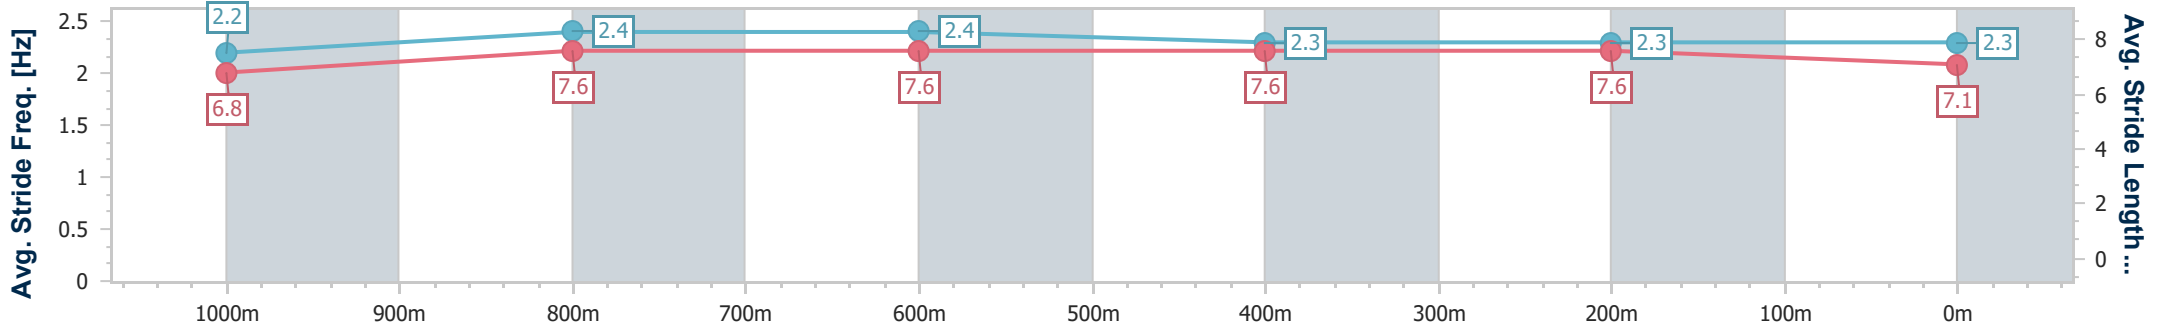

Horse/Jockey Name	La Petite Missile
Final Rank	12
Fastest Section Time (Section)	0:10.86 (1000m)
Top Speed [km/h] (Section)	69.4 (Overall)
Race State	Finished

Doomben QLD Professional
Race 1: SPRING CARNIVAL ON SALE NOW Fillies and Mares
Class 3 Plate - 1200m
09 September 2023 - 11:59
Track Rating: Good 4, Weather: Fine, Rail Position: +2.5m Entire

BRISBANE
RACING CLUB

Section	Overall	1000m	800m	600m	400m	200m
Section Times	1:10.41 [12] (0:13.05)	0:57.36 [2] (0:10.86)	0:46.50 [3] (0:11.48)	0:35.02 [4] (0:11.60)	0:23.42 [5] (0:11.12)	0:12.30 [6] (0:12.30)
Average Speed [km/h]	55.2	66.9	64.3	62.9	64.9	58.6
Top Speed [km/h]	69.4	68.9	65.7	64.4	66.5	62.7
Avg. Dist. to Rail [m]	4.2	2.9	4.6	2.6	2.8	1.1
Avg. Stride Freq. [Hz]	2.2	2.4	2.4	2.3	2.3	2.3
Avg. Stride Length [m]	6.8	7.6	7.6	7.6	7.6	7.1

- [ ] Ranking at each section and finish
- -.-.- No data available at this section
- NA No data available