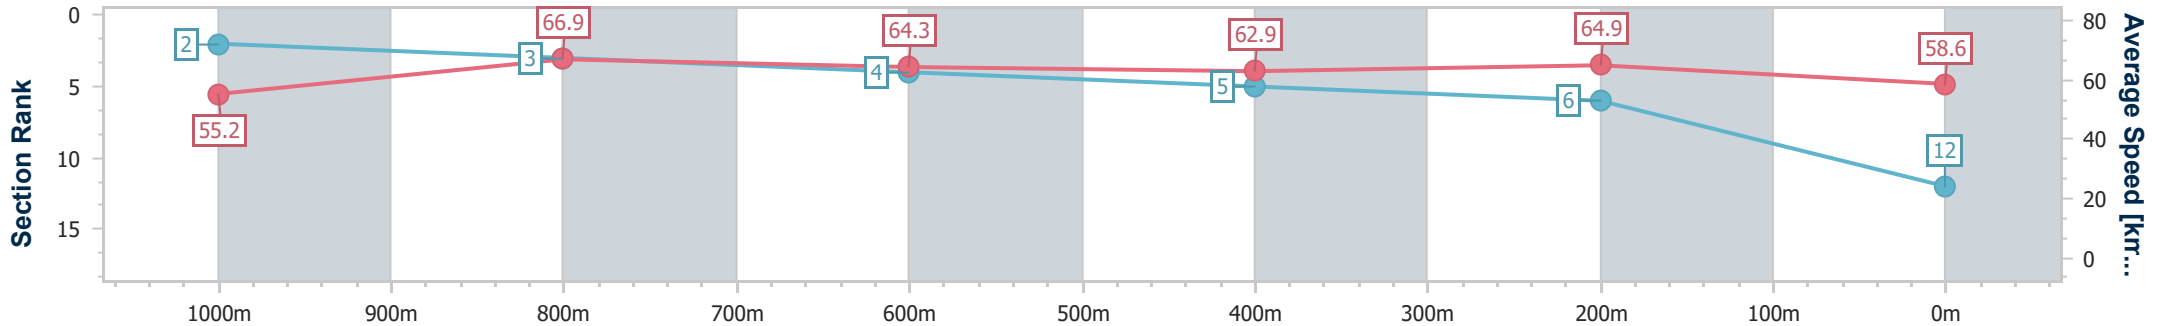

Horse/Jockey Name	La Petite Missile
Final Rank	12
Fastest Section Time (Section)	0:10.86 (1000m)
Top Speed [km/h] (Section)	69.4 (Overall)
Race State	Finished

Doomben QLD Professional
Race 1: SPRING CARNIVAL ON SALE NOW Fillies and Mares
Class 3 Plate - 1200m
09 September 2023 - 11:59
Track Rating: Good 4, Weather: Fine, Rail Position: +2.5m Entire

BRISBANE
RACING CLUB

Section	Overall	1000m	800m	600m	400m	200m
Section Times	1:10.41 [12] (0:13.05)	0:57.36 [2] (0:10.86)	0:46.50 [3] (0:11.48)	0:35.02 [4] (0:11.60)	0:23.42 [5] (0:11.12)	0:12.30 [6] (0:12.30)
Average Speed [km/h]	55.2	66.9	64.3	62.9	64.9	58.6
Top Speed [km/h]	69.4	68.9	65.7	64.4	66.5	62.7
Avg. Dist. to Rail [m]	4.2	2.9	4.6	2.6	2.8	1.1
Avg. Stride Freq. [Hz]	2.2	2.4	2.4	2.3	2.3	2.3
Avg. Stride Length [m]	6.8	7.6	7.6	7.6	7.6	7.1

- [ ] Ranking at each section and finish
- -.-.- No data available at this section
- NA No data available