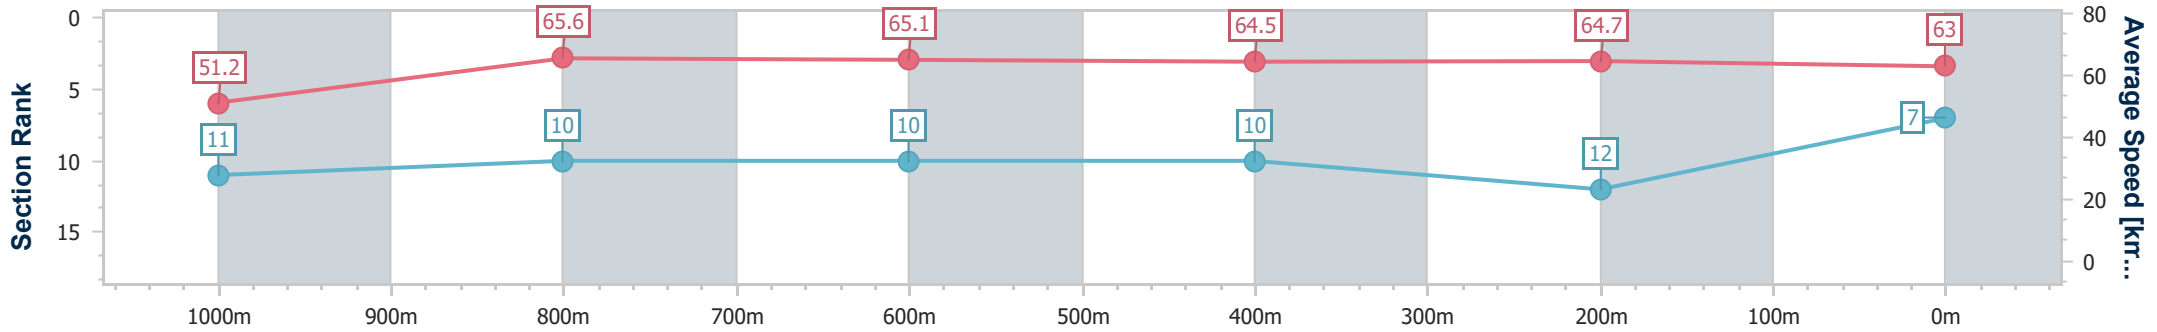

Horse/Jockey Name	Iron Grace
Final Rank	7
Fastest Section Time (Section)	0:10.97 (1000m)
Top Speed [km/h] (Section)	66.9 (1000m)
Race State	Finished

Doomben QLD Professional
Race 1: SPRING CARNIVAL ON SALE NOW Fillies and Mares
Class 3 Plate - 1200m
09 September 2023 - 11:59
Track Rating: Good 4, Weather: Fine, Rail Position: +2.5m Entire

BRISBANE
RACING CLUB

Section	Overall	1000m	800m	600m	400m	200m
Section Times	1:09.88 [7] (0:14.06)	0:55.82 [11] (0:10.97)	0:44.85 [10] (0:11.14)	0:33.71 [10] (0:11.17)	0:22.54 [10] (0:11.11)	0:11.43 [12] (0:11.43)
Average Speed [km/h]	51.2	65.6	65.1	64.5	64.7	63.0
Top Speed [km/h]	63.9	66.9	66.2	66.3	66.4	65.6
Avg. Dist. to Rail [m]	3.2	0.5	0.9	0.3	0.4	1.5
Avg. Stride Freq. [Hz]	2.2	2.4	2.4	2.4	2.4	2.4
Avg. Stride Length [m]	6.4	7.6	7.6	7.6	7.5	7.3

- [ ] Ranking at each section and finish
- -.-.- No data available at this section
- NA No data available