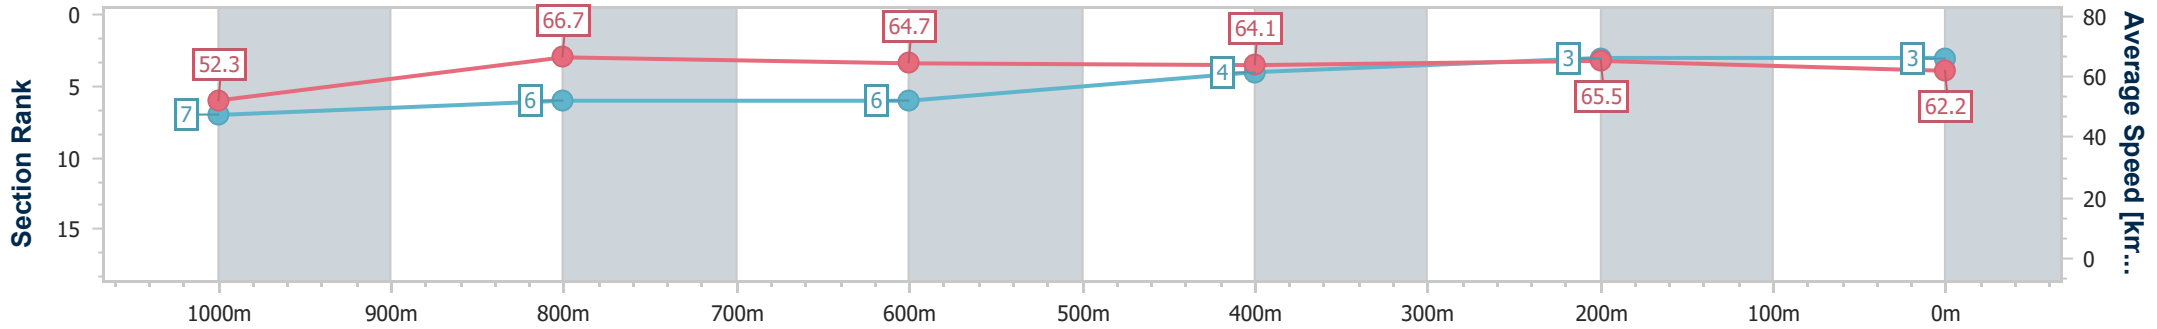

Horse/Jockey Name	Yellowhammer
Final Rank	3
Fastest Section Time (Section)	0:10.76 (1000m)
Top Speed [km/h] (Section)	68.4 (1000m)
Race State	Finished

Doomben QLD Professional
Race 1: SPRING CARNIVAL ON SALE NOW Fillies and Mares
Class 3 Plate - 1200m
09 September 2023 - 11:59
Track Rating: Good 4, Weather: Fine, Rail Position: +2.5m Entire

BRISBANE
RACING CLUB

Section	Overall	1000m	800m	600m	400m	200m
Section Times	1:09.50 [3] (0:13.81)	0:55.69 [7] (0:10.76)	0:44.93 [6] (0:11.14)	0:33.79 [6] (0:11.25)	0:22.54 [4] (0:10.97)	0:11.57 [3] (0:11.57)
Average Speed [km/h]	52.3	66.7	64.7	64.1	65.5	62.2
Top Speed [km/h]	68.1	68.4	66.3	66.7	66.9	65.7
Avg. Dist. to Rail [m]	2.7	0.5	0.8	0.4	1.1	1.4
Avg. Stride Freq. [Hz]	2.3	2.4	2.3	2.3	2.3	2.3
Avg. Stride Length [m]	6.3	7.7	7.7	7.8	7.7	7.4

- [ ] Ranking at each section and finish
- -.-.- No data available at this section
- NA No data available