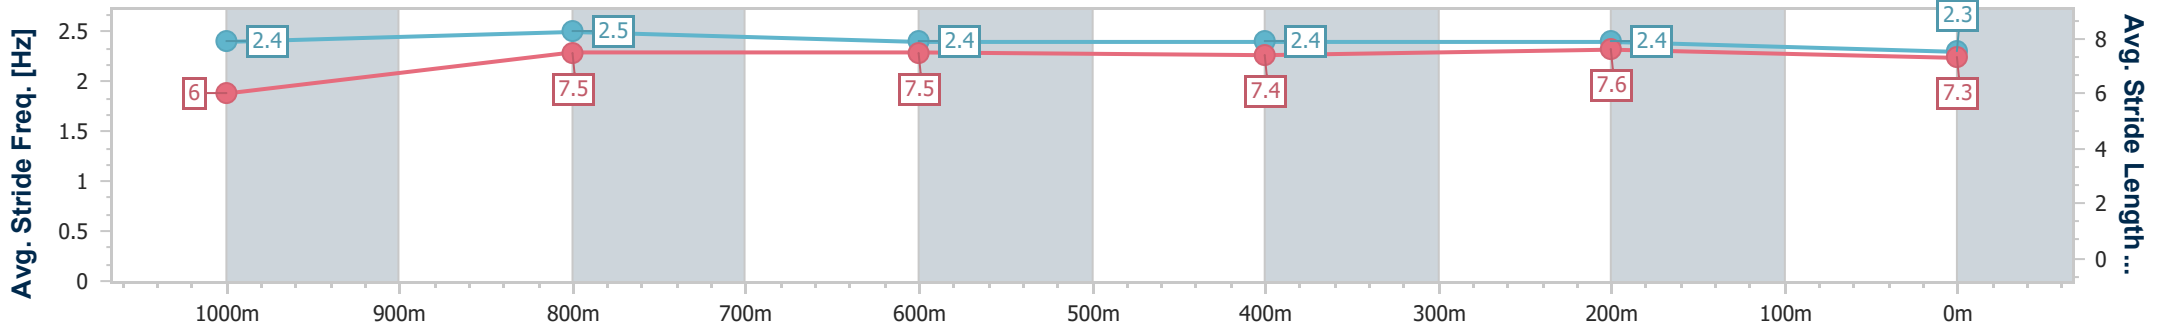

Horse/Jockey Name	Cottee
Final Rank	8
Fastest Section Time (Section)	0:10.90 (1000m)
Top Speed [km/h] (Section)	67.6 (400m)
Race State	Finished

Doomben QLD Professional
Race 1: SPRING CARNIVAL ON SALE NOW Fillies and Mares
Class 3 Plate - 1200m
09 September 2023 - 11:59
Track Rating: Good 4, Weather: Fine, Rail Position: +2.5m Entire

BRISBANE
RACING CLUB

Section	Overall	1000m	800m	600m	400m	200m
Section Times	1:09.98 [8] (0:13.69)	0:56.29 [6] (0:10.90)	0:45.39 [7] (0:11.22)	0:34.17 [7] (0:11.52)	0:22.65 [9] (0:10.95)	0:11.70 [9] (0:11.70)
Average Speed [km/h]	52.7	66.1	65.0	63.0	65.9	61.6
Top Speed [km/h]	66.9	67.2	66.5	66.2	67.6	64.9
Avg. Dist. to Rail [m]	6.7	1.1	2.0	1.7	2.0	2.6
Avg. Stride Freq. [Hz]	2.4	2.5	2.4	2.4	2.4	2.3
Avg. Stride Length [m]	6.0	7.5	7.5	7.4	7.6	7.3

- [ ] Ranking at each section and finish
- -.-.- No data available at this section
- NA No data available