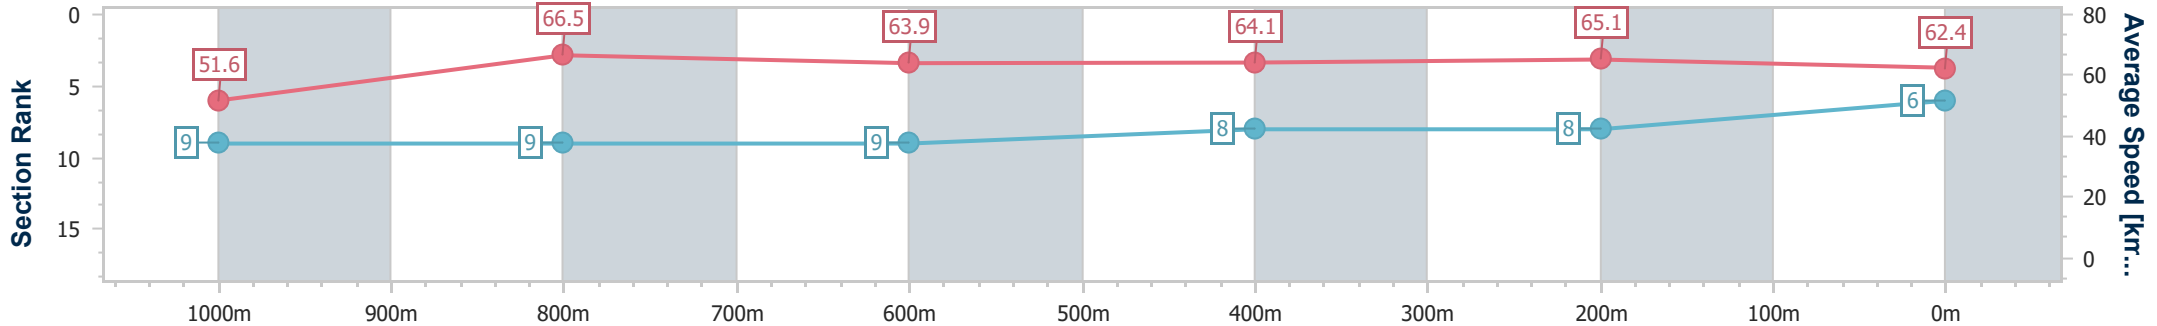

Horse/Jockey Name	Befana
Final Rank	6
Fastest Section Time (Section)	0:10.82 (1000m)
Top Speed [km/h] (Section)	67.7 (1000m)
Race State	Finished

Doomben QLD Professional
Race 1: SPRING CARNIVAL ON SALE NOW Fillies and Mares
Class 3 Plate - 1200m
09 September 2023 - 11:59
Track Rating: Good 4, Weather: Fine, Rail Position: +2.5m Entire

BRISBANE
RACING CLUB

Section	Overall	1000m	800m	600m	400m	200m
Section Times	1:09.78 [6] (0:13.95)	0:55.83 [9] (0:10.82)	0:45.01 [9] (0:11.25)	0:33.76 [9] (0:11.18)	0:22.58 [8] (0:11.02)	0:11.56 [8] (0:11.56)
Average Speed [km/h]	51.6	66.5	63.9	64.1	65.1	62.4
Top Speed [km/h]	66.1	67.7	65.5	65.8	66.1	65.6
Avg. Dist. to Rail [m]	1.0	0.3	0.3	0.9	1.5	1.5
Avg. Stride Freq. [Hz]	2.3	2.5	2.4	2.4	2.5	2.5
Avg. Stride Length [m]	6.1	7.5	7.2	7.3	7.2	7.0

- [ ] Ranking at each section and finish
- -.-.- No data available at this section
- NA No data available