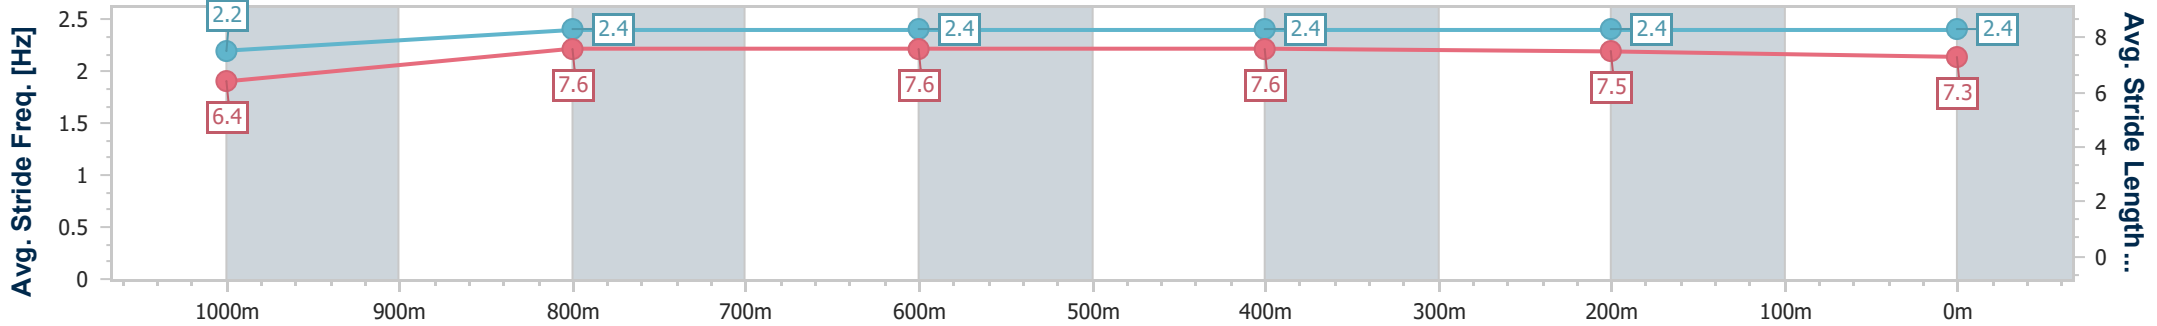

Horse/Jockey Name	Iron Grace
Final Rank	7
Fastest Section Time (Section)	0:10.97 (1000m)
Top Speed [km/h] (Section)	66.9 (1000m)
Race State	Finished

Doomben QLD Professional
Race 1: SPRING CARNIVAL ON SALE NOW Fillies and Mares
Class 3 Plate - 1200m
09 September 2023 - 11:59
Track Rating: Good 4, Weather: Fine, Rail Position: +2.5m Entire

BRISBANE
RACING CLUB

Section	Overall	1000m	800m	600m	400m	200m
Section Times	1:09.88 [7] (0:14.06)	0:55.82 [11] (0:10.97)	0:44.85 [10] (0:11.14)	0:33.71 [10] (0:11.17)	0:22.54 [10] (0:11.11)	0:11.43 [12] (0:11.43)
Average Speed [km/h]	51.2	65.6	65.1	64.5	64.7	63.0
Top Speed [km/h]	63.9	66.9	66.2	66.3	66.4	65.6
Avg. Dist. to Rail [m]	3.2	0.5	0.9	0.3	0.4	1.5
Avg. Stride Freq. [Hz]	2.2	2.4	2.4	2.4	2.4	2.4
Avg. Stride Length [m]	6.4	7.6	7.6	7.6	7.5	7.3

- [ ] Ranking at each section and finish
- -.-.- No data available at this section
- NA No data available