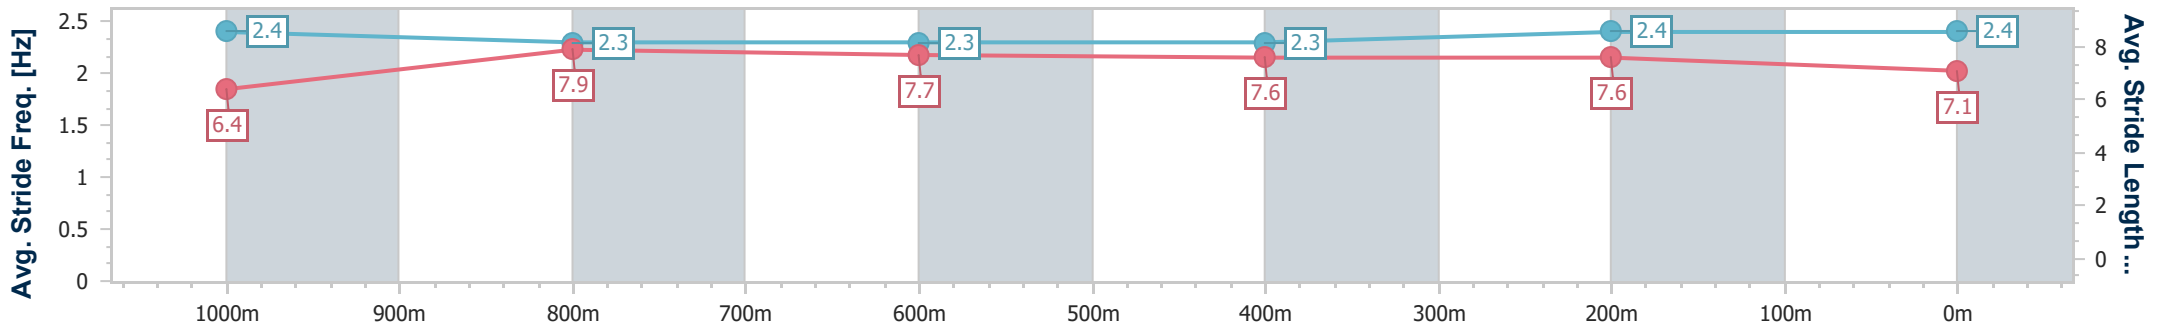

BRISBANE  
RACING CLUB

Section	Overall	1000m	800m	600m	400m	200m
Section Times	1:09.18 [1] (0:13.04)	0:56.14 [1] (0:10.63)	0:45.51 [1] (0:11.29)	0:34.22 [1] (0:11.58)	0:22.64 [1] (0:10.84)	0:11.80 [1] (0:11.80)
Average Speed [km/h]	55.2	67.7	64.3	62.4	66.2	61.0
Top Speed [km/h]	69.9	70.0	65.6	63.5	68.5	65.8
Avg. Dist. to Rail [m]	1.5	0.2	1.7	0.9	1.6	1.8
Avg. Stride Freq. [Hz]	2.4	2.3	2.3	2.3	2.4	2.4
Avg. Stride Length [m]	6.4	7.9	7.7	7.6	7.6	7.1