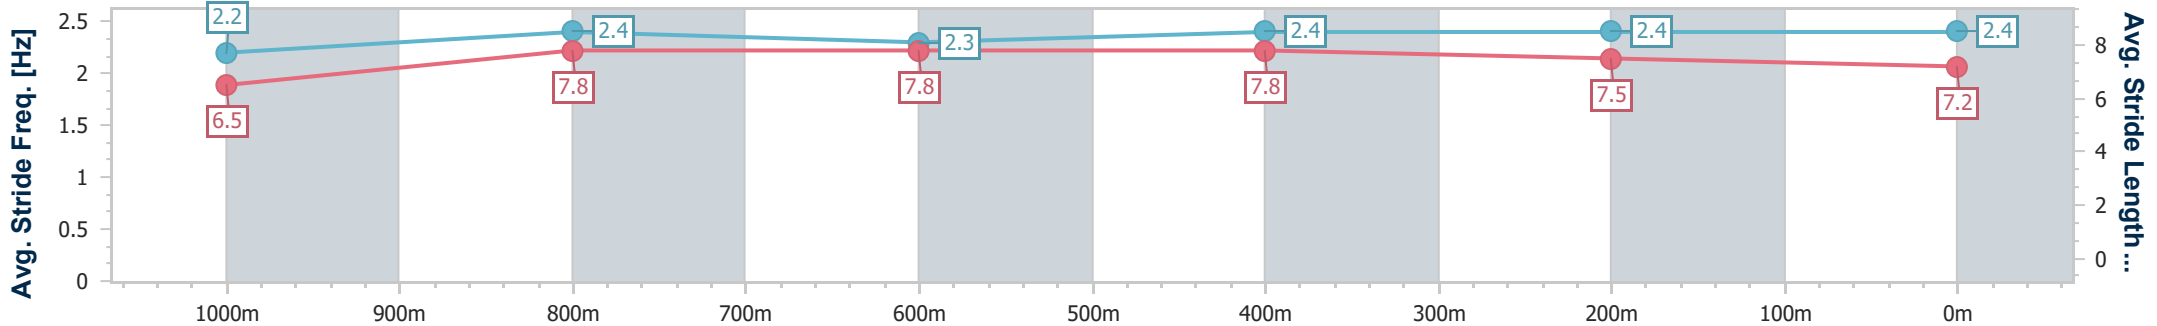

Horse/Jockey Name	Shapin Power
Final Rank	9
Fastest Section Time (Section)	0:10.93 (400m)
Top Speed [km/h] (Section)	68.4 (400m)
Race State	Finished

Doomben QLD Professional
Race 1: SPRING CARNIVAL ON SALE NOW Fillies and Mares
Class 3 Plate - 1200m
09 September 2023 - 11:59
Track Rating: Good 4, Weather: Fine, Rail Position: +2.5m Entire

BRISBANE
RACING CLUB

Section	Overall	1000m	800m	600m	400m	200m
Section Times	1:10.13 [9] (0:14.04)	0:56.09 [10] (0:11.02)	0:45.07 [11] (0:11.30)	0:33.77 [11] (0:11.08)	0:22.69 [12] (0:10.93)	0:11.76 [11] (0:11.76)
Average Speed [km/h]	51.5	65.9	64.7	66.0	66.4	61.2
Top Speed [km/h]	65.5	67.1	66.7	68.2	68.4	64.7
Avg. Dist. to Rail [m]	7.6	3.0	3.3	3.1	4.9	5.1
Avg. Stride Freq. [Hz]	2.2	2.4	2.3	2.4	2.4	2.4
Avg. Stride Length [m]	6.5	7.8	7.8	7.8	7.5	7.2

- [ ] Ranking at each section and finish
- -.-.- No data available at this section
- NA No data available