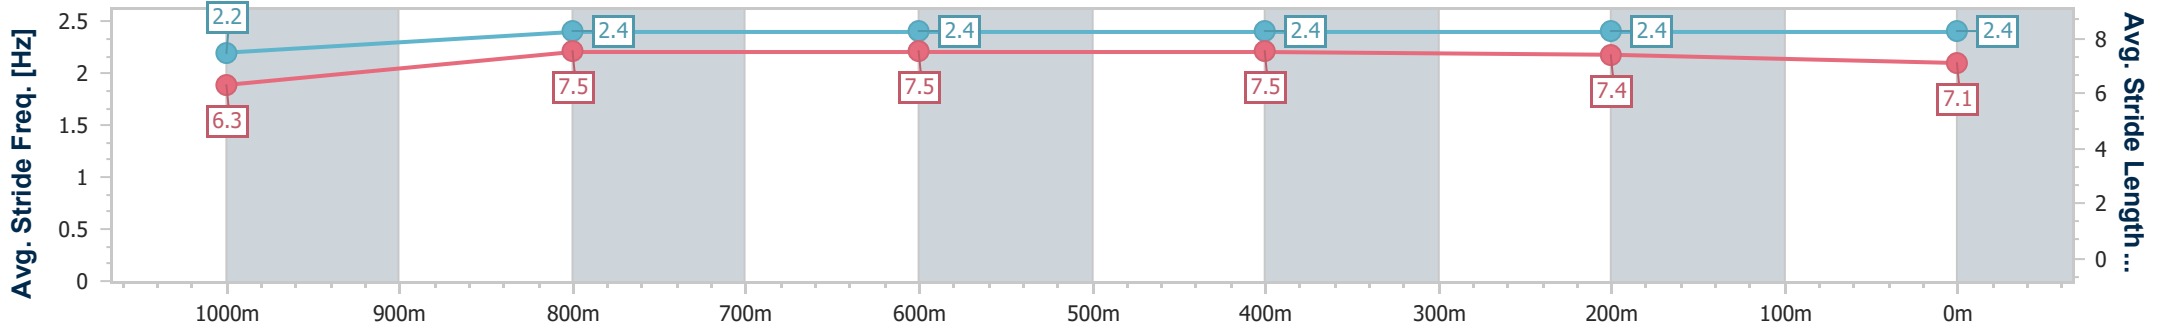

Horse/Jockey Name	Larina
Final Rank	13
Fastest Section Time (Section)	0:11.02 (1000m)
Top Speed [km/h] (Section)	67.3 (600m)
Race State	Finished

Doomben QLD Professional
Race 1: SPRING CARNIVAL ON SALE NOW Fillies and Mares
Class 3 Plate - 1200m
09 September 2023 - 11:59
Track Rating: Good 4, Weather: Fine, Rail Position: +2.5m Entire

BRISBANE
RACING CLUB

Section	Overall	1000m	800m	600m	400m	200m
Section Times	1:10.62 [13] (0:14.22)	0:56.40 [12] (0:11.02)	0:45.38 [12] (0:11.21)	0:34.17 [12] (0:11.07)	0:23.10 [13] (0:11.13)	0:11.97 [13] (0:11.97)
Average Speed [km/h]	50.8	65.5	65.2	66.0	64.7	60.2
Top Speed [km/h]	63.1	66.7	66.6	67.3	66.0	65.0
Avg. Dist. to Rail [m]	7.5	1.6	2.8	2.3	1.9	2.6
Avg. Stride Freq. [Hz]	2.2	2.4	2.4	2.4	2.4	2.4
Avg. Stride Length [m]	6.3	7.5	7.5	7.5	7.4	7.1

- [ ] Ranking at each section and finish
- -.-.- No data available at this section
- NA No data available