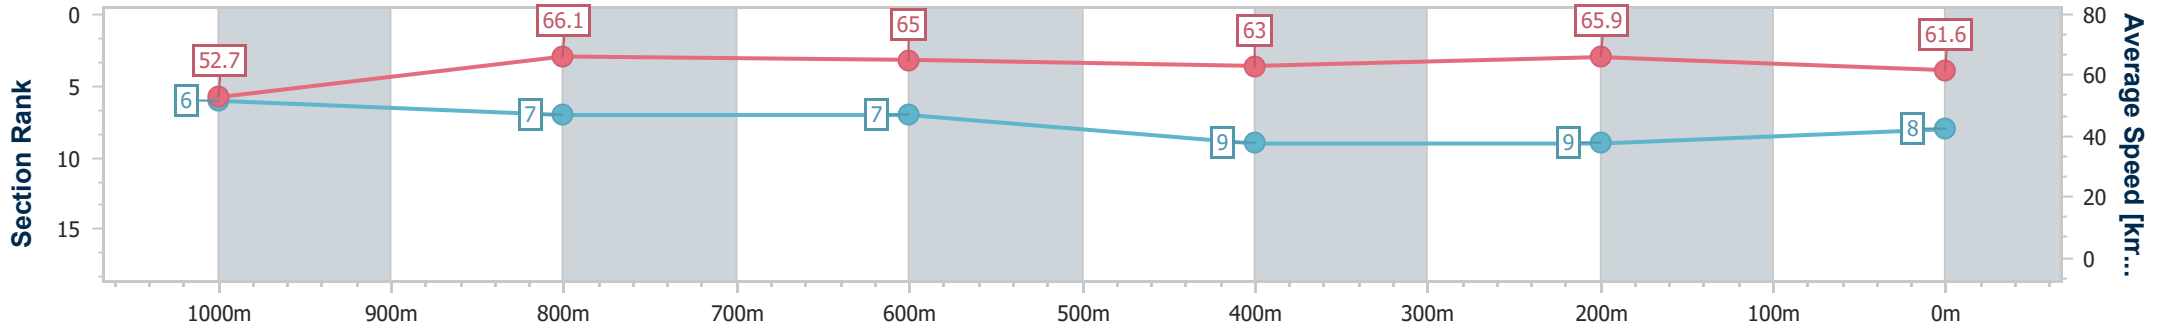

Horse/Jockey Name	Cottee
Final Rank	8
Fastest Section Time (Section)	0:10.90 (1000m)
Top Speed [km/h] (Section)	67.6 (400m)
Race State	Finished

Doomben QLD Professional
Race 1: SPRING CARNIVAL ON SALE NOW Fillies and Mares
Class 3 Plate - 1200m
09 September 2023 - 11:59
Track Rating: Good 4, Weather: Fine, Rail Position: +2.5m Entire

BRISBANE
RACING CLUB

Section	Overall	1000m	800m	600m	400m	200m
Section Times	1:09.98 [8] (0:13.69)	0:56.29 [6] (0:10.90)	0:45.39 [7] (0:11.22)	0:34.17 [7] (0:11.52)	0:22.65 [9] (0:10.95)	0:11.70 [9] (0:11.70)
Average Speed [km/h]	52.7	66.1	65.0	63.0	65.9	61.6
Top Speed [km/h]	66.9	67.2	66.5	66.2	67.6	64.9
Avg. Dist. to Rail [m]	6.7	1.1	2.0	1.7	2.0	2.6
Avg. Stride Freq. [Hz]	2.4	2.5	2.4	2.4	2.4	2.3
Avg. Stride Length [m]	6.0	7.5	7.5	7.4	7.6	7.3

- [ ] Ranking at each section and finish
- -.-.- No data available at this section
- NA No data available