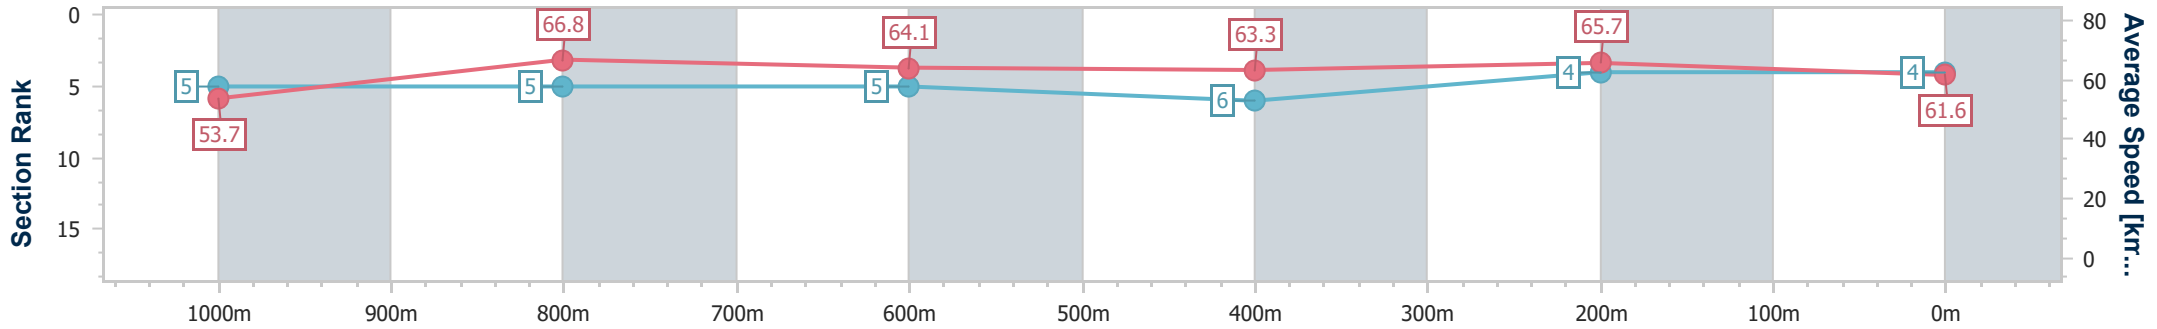

Horse/Jockey Name	Piece Of Turf
Final Rank	4
Fastest Section Time (Section)	0:10.83 (1000m)
Top Speed [km/h] (Section)	69.4 (1000m)
Race State	Finished

Doomben QLD Professional
Race 1: SPRING CARNIVAL ON SALE NOW Fillies and Mares
Class 3 Plate - 1200m
09 September 2023 - 11:59
Track Rating: Good 4, Weather: Fine, Rail Position: +2.5m Entire

BRISBANE
RACING CLUB

Section	Overall	1000m	800m	600m	400m	200m
Section Times	1:09.70 [4] (0:13.40)	0:56.30 [5] (0:10.83)	0:45.47 [5] (0:11.26)	0:34.21 [5] (0:11.55)	0:22.66 [6] (0:10.98)	0:11.68 [4] (0:11.68)
Average Speed [km/h]	53.7	66.8	64.1	63.3	65.7	61.6
Top Speed [km/h]	68.0	69.4	66.0	65.4	68.4	65.1
Avg. Dist. to Rail [m]	3.7	1.4	0.5	2.3	2.1	1.6
Avg. Stride Freq. [Hz]	2.2	2.3	2.3	2.3	2.4	2.4
Avg. Stride Length [m]	6.6	7.8	7.5	7.6	7.2	7.0

- [ ] Ranking at each section and finish
- -.-.- No data available at this section
- NA No data available