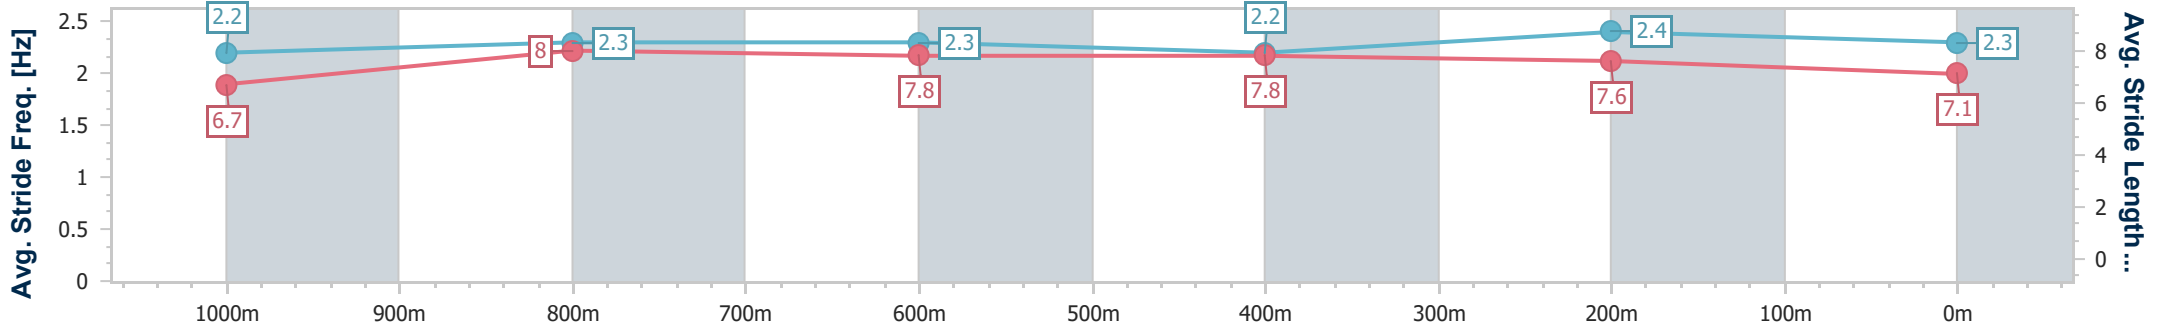

Horse/Jockey Name	Jump'n Fly
Final Rank	10
Fastest Section Time (Section)	0:10.74 (1000m)
Top Speed [km/h] (Section)	69.3 (1000m)
Race State	Finished

Doomben QLD Professional
Race 1: SPRING CARNIVAL ON SALE NOW Fillies and Mares
Class 3 Plate - 1200m
09 September 2023 - 11:59
Track Rating: Good 4, Weather: Fine, Rail Position: +2.5m Entire

BRISBANE
RACING CLUB

Section	Overall	1000m	800m	600m	400m	200m
Section Times	1:10.20 [10] (0:13.13)	0:57.07 [3] (0:10.74)	0:46.33 [2] (0:11.37)	0:34.96 [3] (0:11.58)	0:23.38 [3] (0:11.21)	0:12.17 [5] (0:12.17)
Average Speed [km/h]	54.9	67.6	64.7	62.8	64.0	59.2
Top Speed [km/h]	68.6	69.3	66.2	64.2	65.2	62.5
Avg. Dist. to Rail [m]	5.3	3.1	3.9	1.9	0.5	0.3
Avg. Stride Freq. [Hz]	2.2	2.3	2.3	2.2	2.4	2.3
Avg. Stride Length [m]	6.7	8.0	7.8	7.8	7.6	7.1

- [ ] Ranking at each section and finish
- -.-.- No data available at this section
- NA No data available