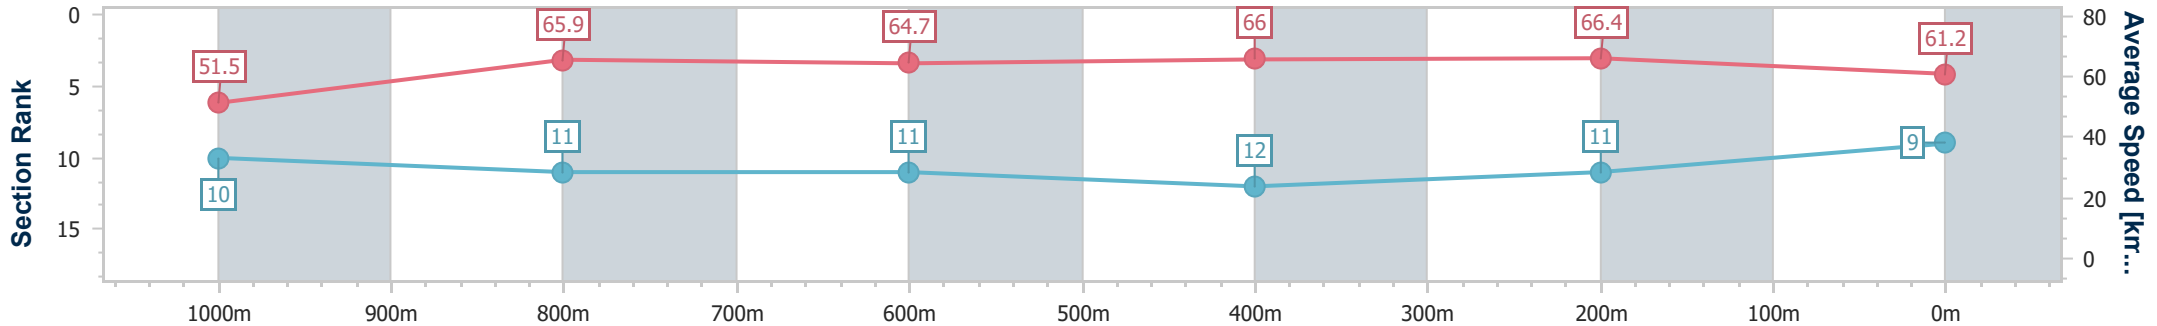

Horse/Jockey Name	Shapin Power
Final Rank	9
Fastest Section Time (Section)	0:10.93 (400m)
Top Speed [km/h] (Section)	68.4 (400m)
Race State	Finished

Doomben QLD Professional
Race 1: SPRING CARNIVAL ON SALE NOW Fillies and Mares
Class 3 Plate - 1200m
09 September 2023 - 11:59
Track Rating: Good 4, Weather: Fine, Rail Position: +2.5m Entire

BRISBANE
RACING CLUB

Section	Overall	1000m	800m	600m	400m	200m
Section Times	1:10.13 [9] (0:14.04)	0:56.09 [10] (0:11.02)	0:45.07 [11] (0:11.30)	0:33.77 [11] (0:11.08)	0:22.69 [12] (0:10.93)	0:11.76 [11] (0:11.76)
Average Speed [km/h]	51.5	65.9	64.7	66.0	66.4	61.2
Top Speed [km/h]	65.5	67.1	66.7	68.2	68.4	64.7
Avg. Dist. to Rail [m]	7.6	3.0	3.3	3.1	4.9	5.1
Avg. Stride Freq. [Hz]	2.2	2.4	2.3	2.4	2.4	2.4
Avg. Stride Length [m]	6.5	7.8	7.8	7.8	7.5	7.2

- [ ] Ranking at each section and finish
- -.-.- No data available at this section
- NA No data available