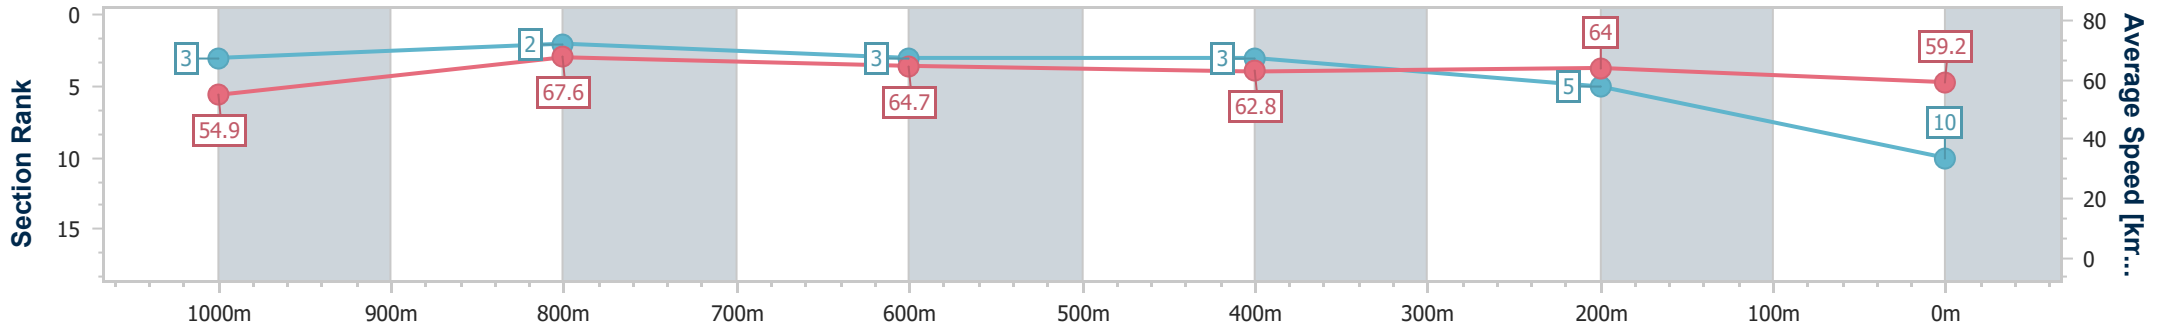

Horse/Jockey Name	Jump'n Fly
Final Rank	10
Fastest Section Time (Section)	0:10.74 (1000m)
Top Speed [km/h] (Section)	69.3 (1000m)
Race State	Finished

Doomben QLD Professional
Race 1: SPRING CARNIVAL ON SALE NOW Fillies and Mares
Class 3 Plate - 1200m
09 September 2023 - 11:59
Track Rating: Good 4, Weather: Fine, Rail Position: +2.5m Entire

BRISBANE
RACING CLUB

Section	Overall	1000m	800m	600m	400m	200m
Section Times	1:10.20 [10] (0:13.13)	0:57.07 [3] (0:10.74)	0:46.33 [2] (0:11.37)	0:34.96 [3] (0:11.58)	0:23.38 [3] (0:11.21)	0:12.17 [5] (0:12.17)
Average Speed [km/h]	54.9	67.6	64.7	62.8	64.0	59.2
Top Speed [km/h]	68.6	69.3	66.2	64.2	65.2	62.5
Avg. Dist. to Rail [m]	5.3	3.1	3.9	1.9	0.5	0.3
Avg. Stride Freq. [Hz]	2.2	2.3	2.3	2.2	2.4	2.3
Avg. Stride Length [m]	6.7	8.0	7.8	7.8	7.6	7.1

- [ ] Ranking at each section and finish
- -.-.- No data available at this section
- NA No data available