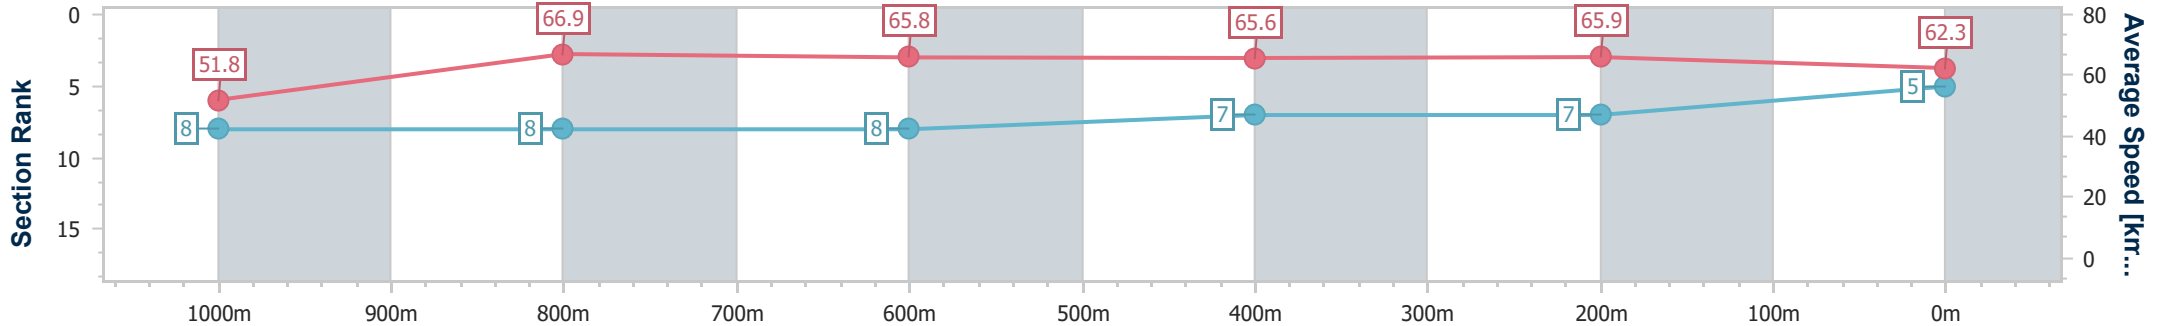

Horse/Jockey Name	Drammatica
Final Rank	5
Fastest Section Time (Section)	0:10.84 (1000m)
Top Speed [km/h] (Section)	67.7 (1000m)
Race State	Finished

Doomben QLD Professional
Race 1: SPRING CARNIVAL ON SALE NOW Fillies and Mares
Class 3 Plate - 1200m
09 September 2023 - 11:59
Track Rating: Good 4, Weather: Fine, Rail Position: +2.5m Entire

BRISBANE
RACING CLUB

Section	Overall	1000m	800m	600m	400m	200m
Section Times	1:09.71 [5] (0:13.90)	0:55.81 [8] (0:10.84)	0:44.97 [8] (0:11.17)	0:33.80 [8] (0:11.25)	0:22.55 [7] (0:11.01)	0:11.54 [7] (0:11.54)
Average Speed [km/h]	51.8	66.9	65.8	65.6	65.9	62.3
Top Speed [km/h]	66.3	67.7	67.2	67.3	66.9	65.5
Avg. Dist. to Rail [m]	4.7	2.7	4.0	4.7	3.1	3.7
Avg. Stride Freq. [Hz]	2.2	2.4	2.3	2.4	2.4	2.4
Avg. Stride Length [m]	6.2	7.5	7.5	7.4	7.3	7.0

- [ ] Ranking at each section and finish
- -.-.- No data available at this section
- NA No data available