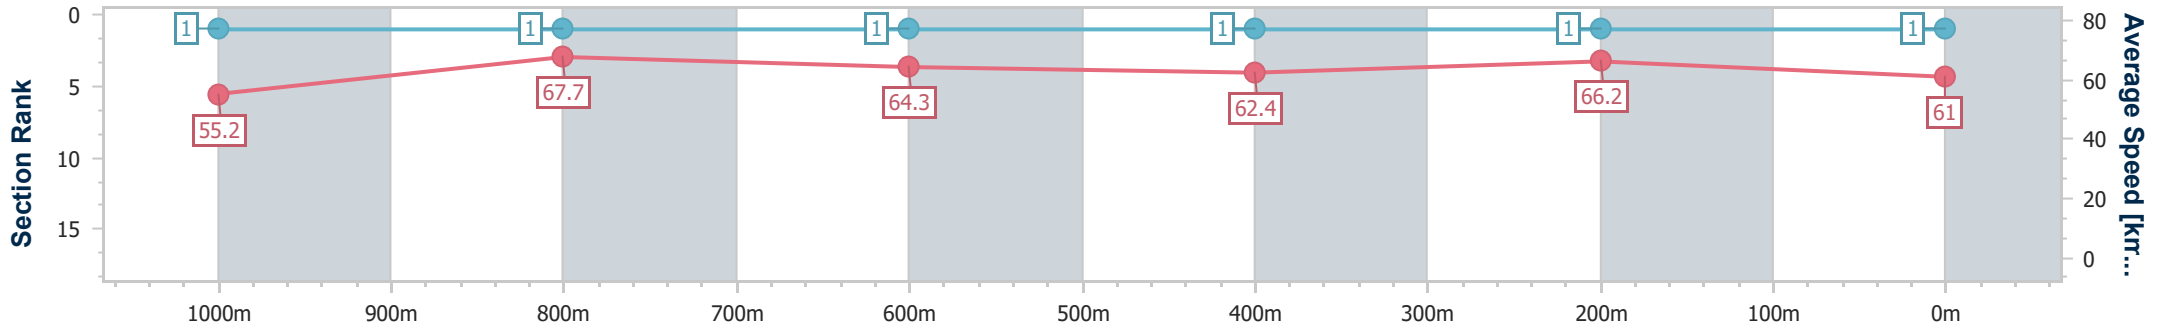

BRISBANE  
RACING CLUB

Section	Overall	1000m	800m	600m	400m	200m
Section Times	1:09.18 [1] (0:13.04)	0:56.14 [1] (0:10.63)	0:45.51 [1] (0:11.29)	0:34.22 [1] (0:11.58)	0:22.64 [1] (0:10.84)	0:11.80 [1] (0:11.80)
Average Speed [km/h]	55.2	67.7	64.3	62.4	66.2	61.0
Top Speed [km/h]	69.9	70.0	65.6	63.5	68.5	65.8
Avg. Dist. to Rail [m]	1.5	0.2	1.7	0.9	1.6	1.8
Avg. Stride Freq. [Hz]	2.4	2.3	2.3	2.3	2.4	2.4
Avg. Stride Length [m]	6.4	7.9	7.7	7.6	7.6	7.1