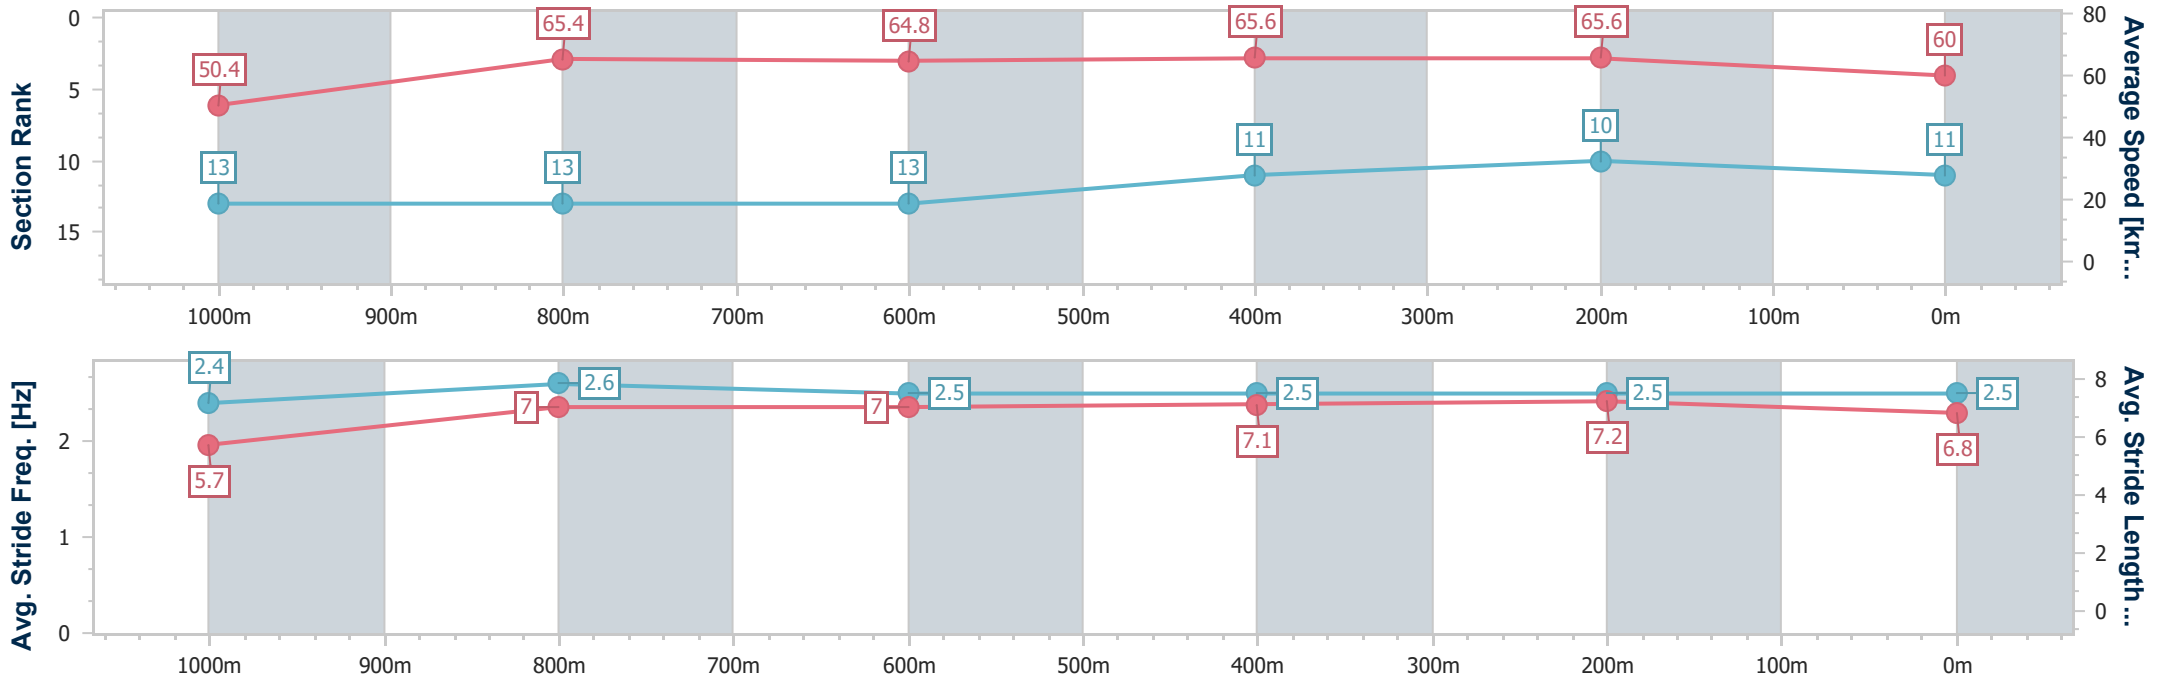

Horse/Jockey Name	Gee Bee Ess
Final Rank	11
Fastest Section Time (Section)	0:10.90 (600m)
Top Speed [km/h] (Section)	67.0 (800m)
Race State	Finished

Doomben QLD Professional
Race 1: SPRING CARNIVAL ON SALE NOW Fillies and Mares
Class 3 Plate - 1200m
09 September 2023 - 11:59
Track Rating: Good 4, Weather: Fine, Rail Position: +2.5m Entire

BRISBANE
RACING CLUB

Section	Overall	1000m	800m	600m	400m	200m
Section Times	1:10.33 [11] (0:14.35)	0:55.98 [13] (0:11.02)	0:44.96 [13] (0:11.12)	0:33.84 [13] (0:10.90)	0:22.94 [11] (0:10.95)	0:11.99 [10] (0:11.99)
Average Speed [km/h]	50.4	65.4	64.8	65.6	65.6	60.0
Top Speed [km/h]	65.9	66.9	67.0	66.6	66.6	65.5
Avg. Dist. to Rail [m]	8.2	0.8	0.2	1.1	0.9	0.3
Avg. Stride Freq. [Hz]	2.4	2.6	2.5	2.5	2.5	2.5
Avg. Stride Length [m]	5.7	7.0	7.0	7.1	7.2	6.8

- [ ] Ranking at each section and finish
- -.-.- No data available at this section
- NA No data available