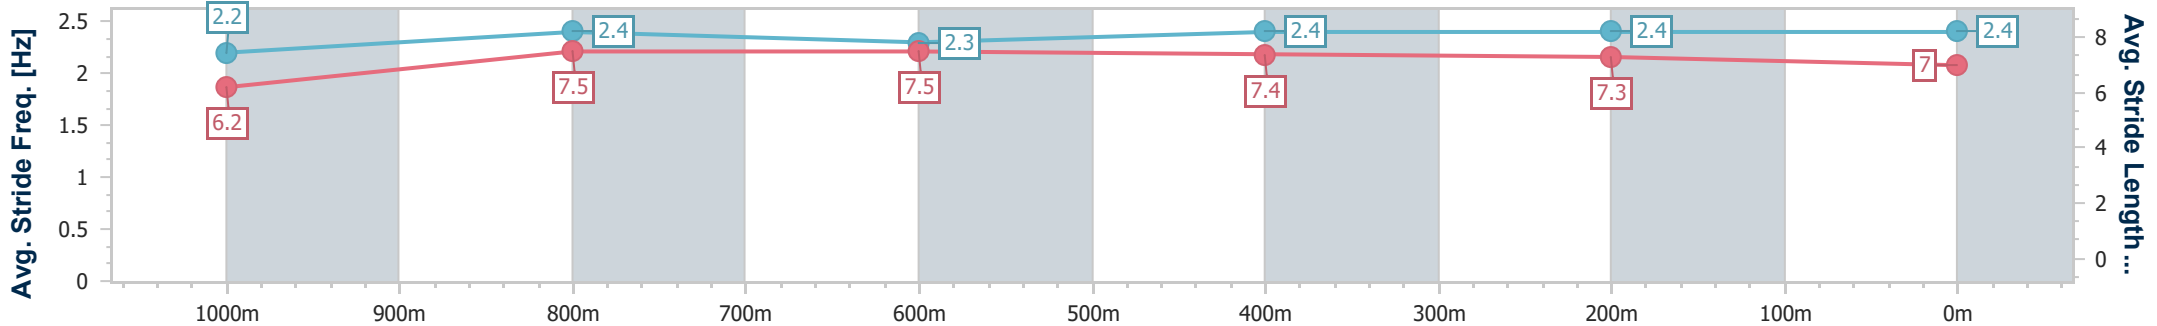

Horse/Jockey Name	Drammatica
Final Rank	5
Fastest Section Time (Section)	0:10.84 (1000m)
Top Speed [km/h] (Section)	67.7 (1000m)
Race State	Finished

Doomben QLD Professional
Race 1: SPRING CARNIVAL ON SALE NOW Fillies and Mares
Class 3 Plate - 1200m
09 September 2023 - 11:59
Track Rating: Good 4, Weather: Fine, Rail Position: +2.5m Entire

BRISBANE
RACING CLUB

Section	Overall	1000m	800m	600m	400m	200m
Section Times	1:09.71 [5] (0:13.90)	0:55.81 [8] (0:10.84)	0:44.97 [8] (0:11.17)	0:33.80 [8] (0:11.25)	0:22.55 [7] (0:11.01)	0:11.54 [7] (0:11.54)
Average Speed [km/h]	51.8	66.9	65.8	65.6	65.9	62.3
Top Speed [km/h]	66.3	67.7	67.2	67.3	66.9	65.5
Avg. Dist. to Rail [m]	4.7	2.7	4.0	4.7	3.1	3.7
Avg. Stride Freq. [Hz]	2.2	2.4	2.3	2.4	2.4	2.4
Avg. Stride Length [m]	6.2	7.5	7.5	7.4	7.3	7.0

- [ ] Ranking at each section and finish
- -.-.- No data available at this section
- NA No data available