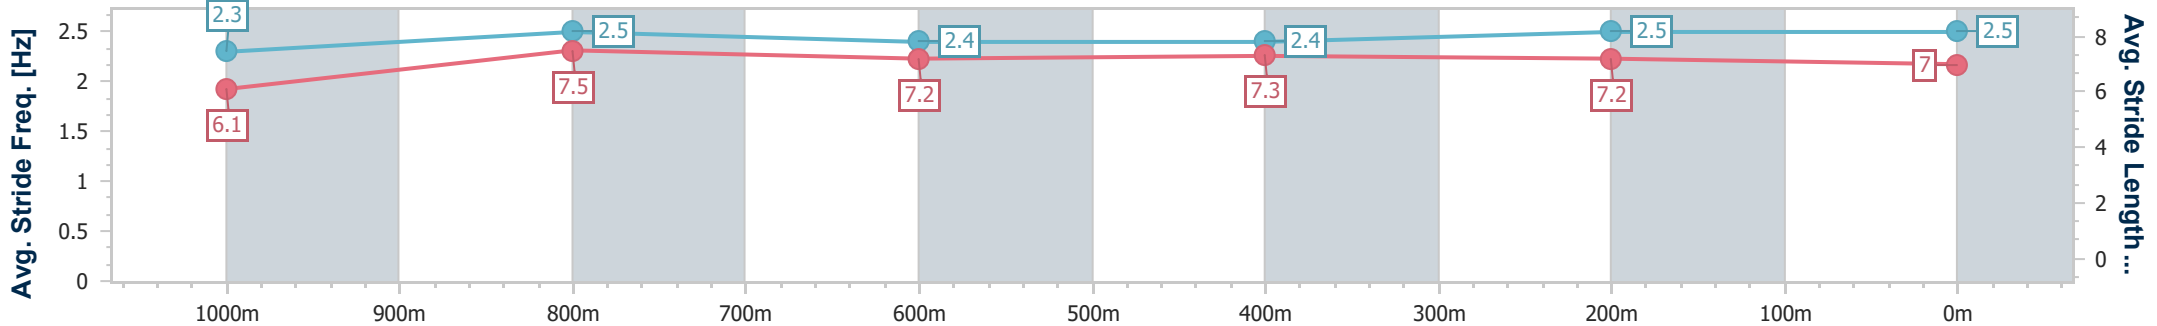

Horse/Jockey Name	Befana
Final Rank	6
Fastest Section Time (Section)	0:10.82 (1000m)
Top Speed [km/h] (Section)	67.7 (1000m)
Race State	Finished

Doomben QLD Professional
Race 1: SPRING CARNIVAL ON SALE NOW Fillies and Mares
Class 3 Plate - 1200m
09 September 2023 - 11:59
Track Rating: Good 4, Weather: Fine, Rail Position: +2.5m Entire

BRISBANE
RACING CLUB

Section	Overall	1000m	800m	600m	400m	200m
Section Times	1:09.78 [6] (0:13.95)	0:55.83 [9] (0:10.82)	0:45.01 [9] (0:11.25)	0:33.76 [9] (0:11.18)	0:22.58 [8] (0:11.02)	0:11.56 [8] (0:11.56)
Average Speed [km/h]	51.6	66.5	63.9	64.1	65.1	62.4
Top Speed [km/h]	66.1	67.7	65.5	65.8	66.1	65.6
Avg. Dist. to Rail [m]	1.0	0.3	0.3	0.9	1.5	1.5
Avg. Stride Freq. [Hz]	2.3	2.5	2.4	2.4	2.5	2.5
Avg. Stride Length [m]	6.1	7.5	7.2	7.3	7.2	7.0

- [ ] Ranking at each section and finish
- -.-.- No data available at this section
- NA No data available