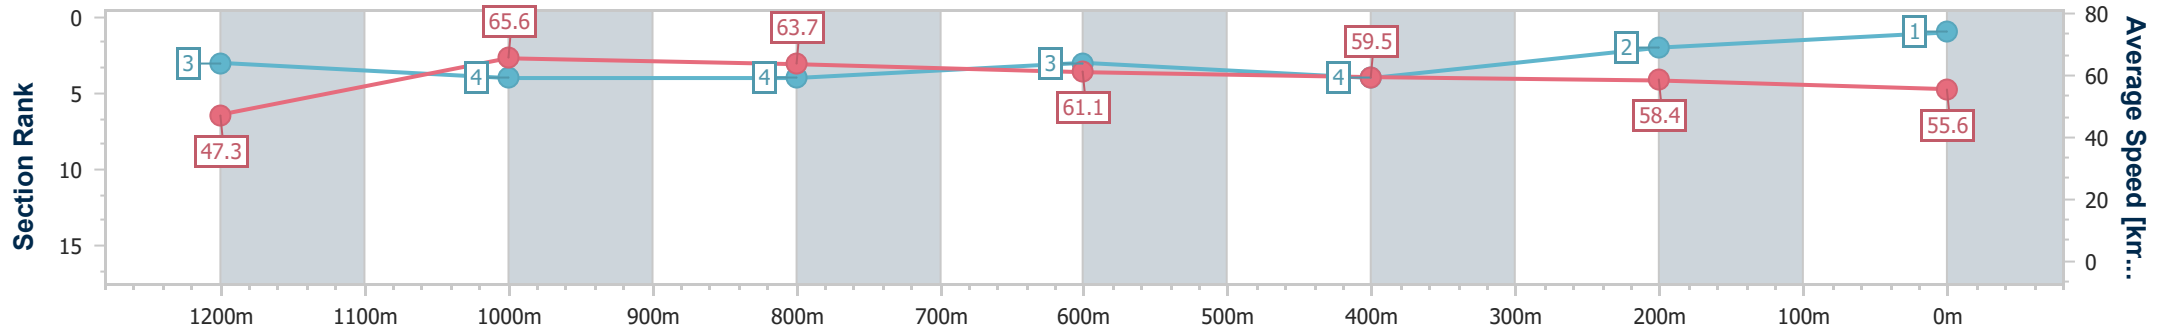

Horse/Jockey Name	Affinity Flyer
Final Rank	1
Fastest Section Time (Section)	0:07.62 (Overall)
Top Speed [km/h] (Section)	66.6 (1200m)
Race State	Finished

Toowoomba QLD Professional
Race 3: Haynes – Think People. Think Haynes Maiden Handicap - 1300m

09 September 2023 - 18:13

Track Rating: Good 4, Weather: Fine, Rail Position: +5m Entire

Section	Overall	1200m	1000m	800m	600m	400m	200m
Section Times	1:20.39 [1] (0:07.62)	1:12.77 [3] (0:11.03)	1:01.74 [4] (0:11.55)	0:50.19 [4] (0:12.02)	0:38.17 [3] (0:12.59)	0:25.58 [4] (0:12.66)	0:12.92 [2] (0:12.92)
Average Speed [km/h]	47.3	65.6	63.7	61.1	59.5	58.4	55.6
Top Speed [km/h]	62.8	66.6	66.5	63.5	61.9	59.4	57.5
Avg. Dist. to Rail [m]	10.9	8.0	6.7	6.1	7.7	6.8	5.0
Avg. Stride Freq. [Hz]	2.4	2.5	2.4	2.4	2.4	2.4	2.3
Avg. Stride Length [m]	5.4	7.3	7.2	7.1	6.9	6.7	6.6

- [ ] Ranking at each section and finish
- -.-.- No data available at this section
- NA No data available