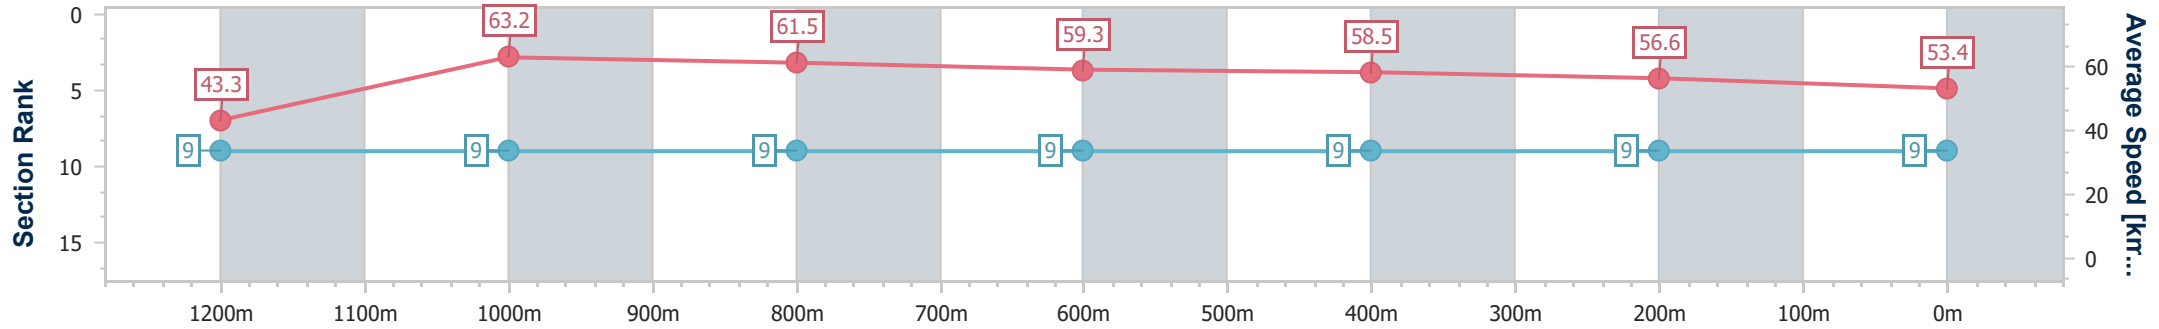

- [] Ranking at each section and finish
- .-.- No data available at this section
- NA No data available

Horse/Jockey Name	Sweet Merchant
Final Rank	9
Fastest Section Time (Section)	0:08.32 (Overall)
Top Speed [km/h] (Section)	65.5 (1200m)
Race State	Finished

Toowoomba QLD Professional
Race 3: Haynes – Think People. Think Haynes Maiden Handicap - 1300m

09 September 2023 - 18:13

Track Rating: Good 4, Weather: Fine, Rail Position: +5m Entire

Section	Overall	1200m	1000m	800m	600m	400m	200m
Section Times	1:22.98 [9] (0:08.32)	1:14.66 [9] (0:11.45)	1:03.21 [9] (0:11.86)	0:51.35 [9] (0:12.26)	0:39.09 [9] (0:12.57)	0:26.52 [9] (0:13.08)	0:13.44 [9] (0:13.44)
Average Speed [km/h]	43.3	63.2	61.5	59.3	58.5	56.6	53.4
Top Speed [km/h]	59.9	65.5	63.8	60.5	60.1	57.9	55.4
Avg. Dist. to Rail [m]	11.8	7.8	4.2	3.2	3.8	7.9	5.3
Avg. Stride Freq. [Hz]	---	---	---	---	---	---	---
Avg. Stride Length [m]	---	---	---	---	---	---	---