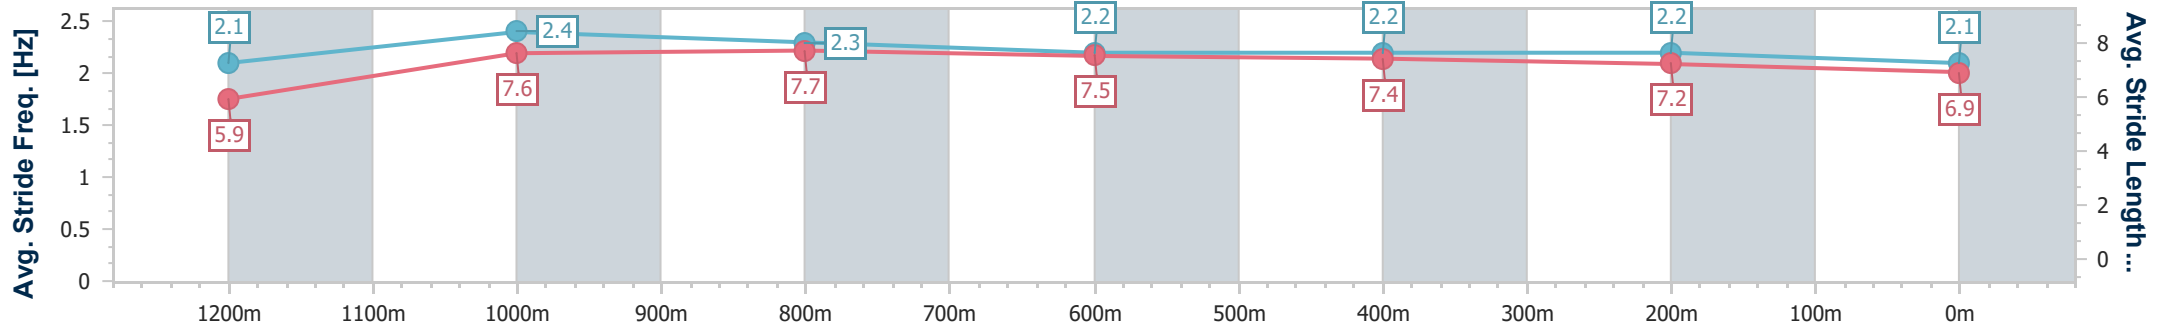

- [] Ranking at each section and finish
- .-.- No data available at this section
- NA No data available

Horse/Jockey Name	A Dime Approach
Final Rank	7
Fastest Section Time (Section)	0:08.20 (Overall)
Top Speed [km/h] (Section)	69.1 (1200m)
Race State	Finished

Toowoomba QLD Professional
Race 3: Haynes – Think People. Think Haynes Maiden Handicap - 1300m

09 September 2023 - 18:13

Track Rating: Good 4, Weather: Fine, Rail Position: +5m Entire

Section	Overall	1200m	1000m	800m	600m	400m	200m
Section Times	1:21.79 [7] (0:08.20)	1:13.59 [8] (0:10.88)	1:02.71 [6] (0:11.51)	0:51.20 [6] (0:12.10)	0:39.10 [6] (0:12.61)	0:26.49 [7] (0:13.07)	0:13.42 [8] (0:13.42)
Average Speed [km/h]	44.0	66.4	63.8	61.1	58.9	56.3	53.5
Top Speed [km/h]	63.2	69.1	66.1	62.7	60.7	59.7	55.8
Avg. Dist. to Rail [m]	9.7	7.1	6.2	6.9	6.2	6.5	6.4
Avg. Stride Freq. [Hz]	2.1	2.4	2.3	2.2	2.2	2.2	2.1
Avg. Stride Length [m]	5.9	7.6	7.7	7.5	7.4	7.2	6.9