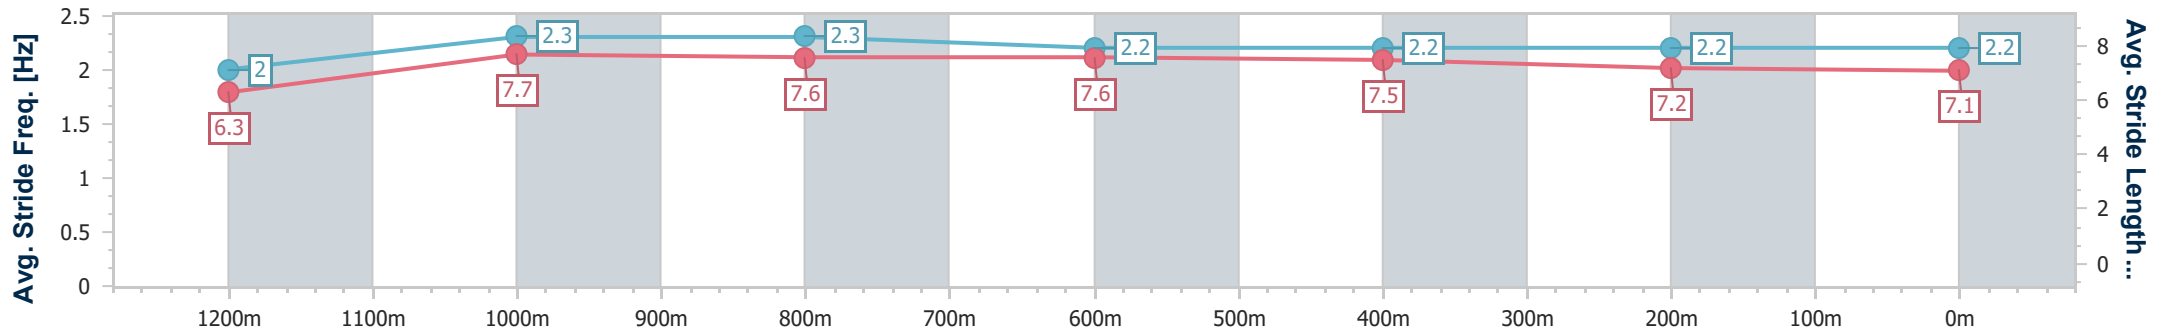

Horse/Jockey Name	Royal Dazzler
Final Rank	4
Fastest Section Time (Section)	0:08.08 (Overall)
Top Speed [km/h] (Section)	66.0 (1200m)
Race State	Finished

Toowoomba QLD Professional
Race 3: Haynes – Think People. Think Haynes Maiden Handicap - 1300m

09 September 2023 - 18:13

Track Rating: Good 4, Weather: Fine, Rail Position: +5m Entire

Section	Overall	1200m	1000m	800m	600m	400m	200m
Section Times	1:20.61 [4] (0:08.08)	1:12.53 [7] (0:11.17)	1:01.36 [8] (0:11.60)	0:49.76 [7] (0:11.94)	0:37.82 [7] (0:12.36)	0:25.46 [6] (0:12.76)	0:12.70 [5] (0:12.70)
Average Speed [km/h]	44.5	64.7	63.1	61.5	59.5	57.4	56.6
Top Speed [km/h]	61.2	66.0	65.2	63.7	60.9	59.1	57.4
Avg. Dist. to Rail [m]	7.1	5.2	5.4	5.2	4.2	5.6	7.2
Avg. Stride Freq. [Hz]	2.0	2.3	2.3	2.2	2.2	2.2	2.2
Avg. Stride Length [m]	6.3	7.7	7.6	7.6	7.5	7.2	7.1

- [ ] Ranking at each section and finish
- -.-.- No data available at this section
- NA No data available