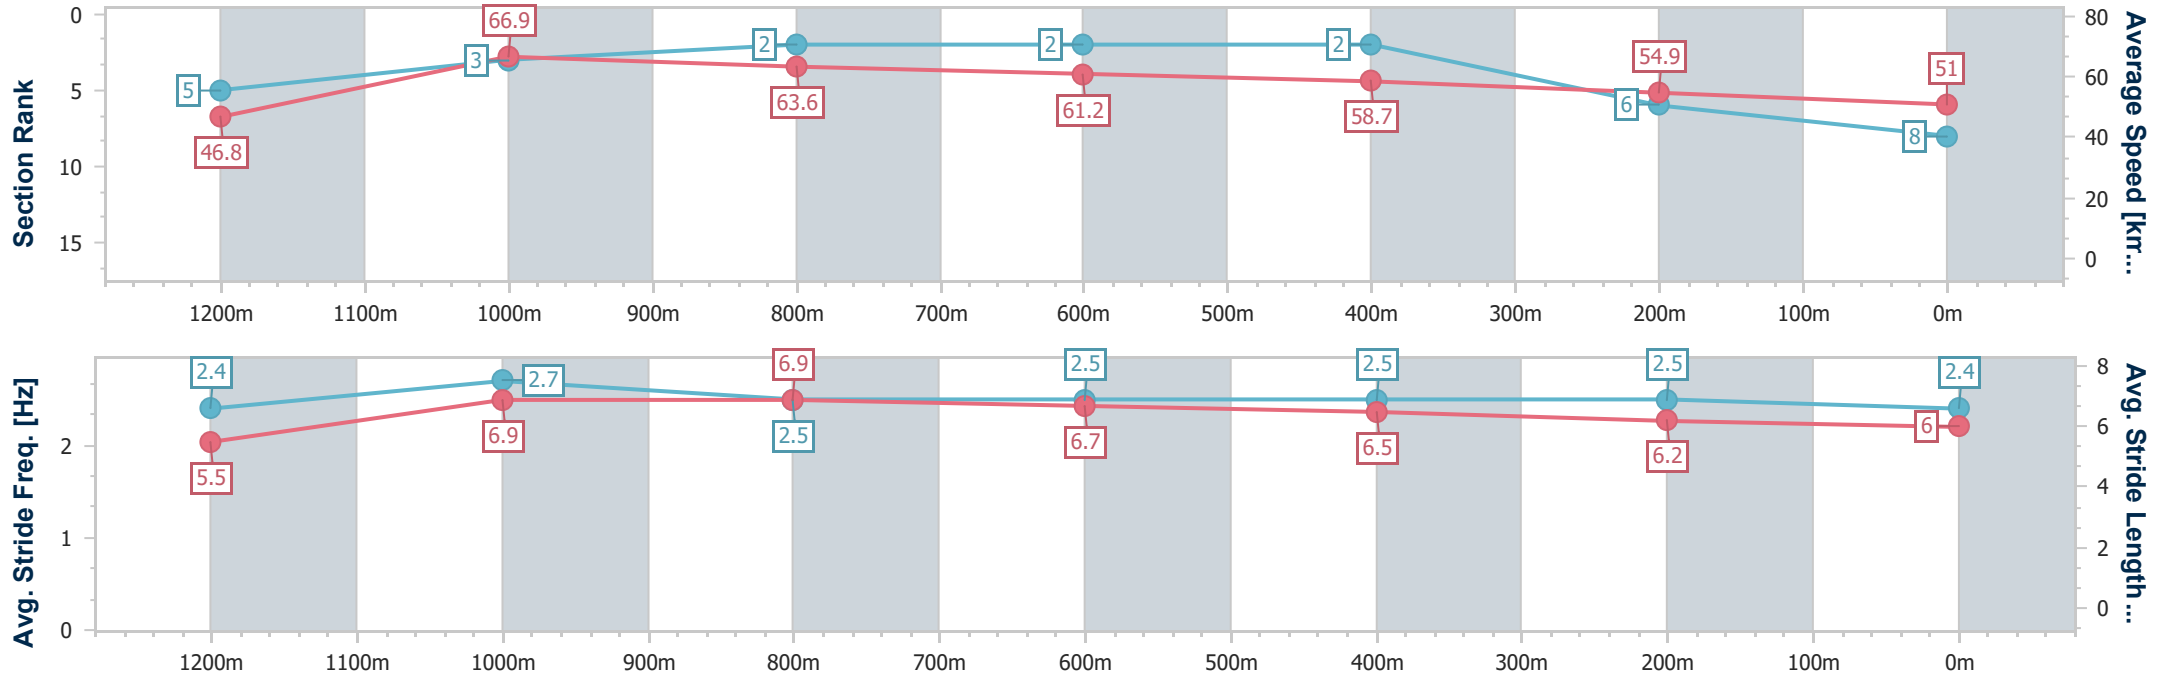

- [] Ranking at each section and finish
- .-.- No data available at this section
- NA No data available

Horse/Jockey Name	Stella Rosa
Final Rank	8
Fastest Section Time (Section)	0:07.71 (Overall)
Top Speed [km/h] (Section)	68.5 (1200m)
Race State	Finished

Toowoomba QLD Professional
Race 3: Haynes – Think People. Think Haynes Maiden Handicap - 1300m

09 September 2023 - 18:13

Track Rating: Good 4, Weather: Fine, Rail Position: +5m Entire

Section	Overall	1200m	1000m	800m	600m	400m	200m
Section Times	1:22.09 [8] (0:07.71)	1:14.38 [5] (0:10.79)	1:03.59 [3] (0:11.55)	0:52.04 [2] (0:12.01)	0:40.03 [2] (0:12.56)	0:27.47 [2] (0:13.38)	0:14.09 [6] (0:14.09)
Average Speed [km/h]	46.8	66.9	63.6	61.2	58.7	54.9	51.0
Top Speed [km/h]	64.1	68.5	66.4	62.0	60.7	56.8	52.4
Avg. Dist. to Rail [m]	10.2	6.7	6.2	5.2	5.0	5.4	5.3
Avg. Stride Freq. [Hz]	2.4	2.7	2.5	2.5	2.5	2.5	2.4
Avg. Stride Length [m]	5.5	6.9	6.9	6.7	6.5	6.2	6.0

- [] Ranking at each section and finish
- .-.- No data available at this section
- NA No data available

Horse/Jockey Name	Sweet Merchant
Final Rank	9
Fastest Section Time (Section)	0:08.32 (Overall)
Top Speed [km/h] (Section)	65.5 (1200m)
Race State	Finished