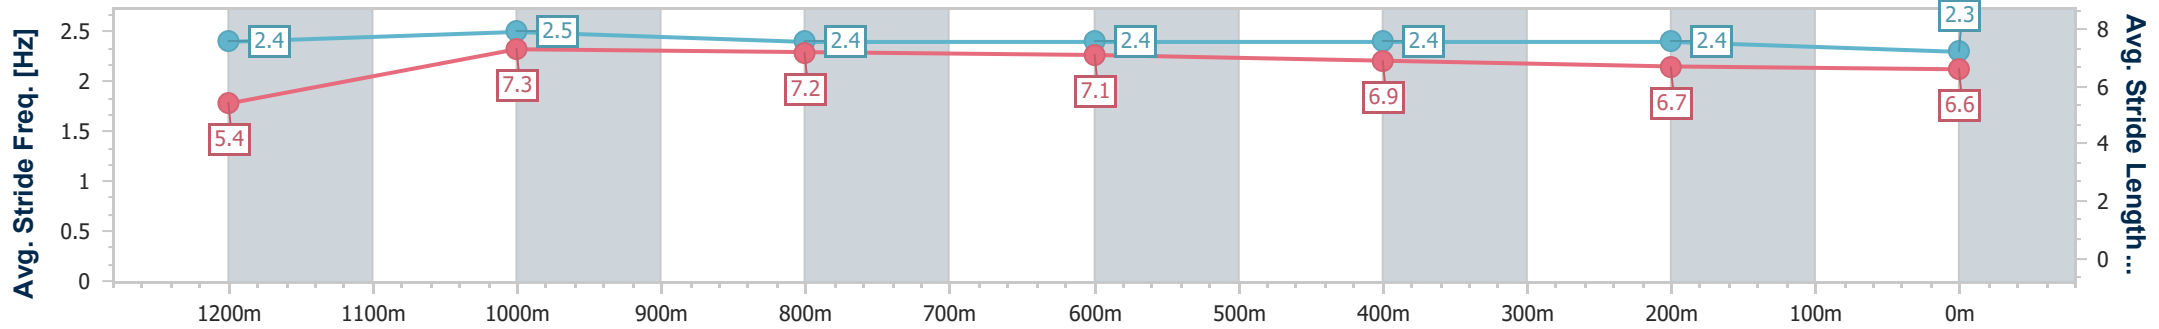

Horse/Jockey Name	Affinity Flyer
Final Rank	1
Fastest Section Time (Section)	0:07.62 (Overall)
Top Speed [km/h] (Section)	66.6 (1200m)
Race State	Finished

Toowoomba QLD Professional
Race 3: Haynes – Think People. Think Haynes Maiden Handicap - 1300m

09 September 2023 - 18:13

Track Rating: Good 4, Weather: Fine, Rail Position: +5m Entire

Section	Overall	1200m	1000m	800m	600m	400m	200m
Section Times	1:20.39 [1] (0:07.62)	1:12.77 [3] (0:11.03)	1:01.74 [4] (0:11.55)	0:50.19 [4] (0:12.02)	0:38.17 [3] (0:12.59)	0:25.58 [4] (0:12.66)	0:12.92 [2] (0:12.92)
Average Speed [km/h]	47.3	65.6	63.7	61.1	59.5	58.4	55.6
Top Speed [km/h]	62.8	66.6	66.5	63.5	61.9	59.4	57.5
Avg. Dist. to Rail [m]	10.9	8.0	6.7	6.1	7.7	6.8	5.0
Avg. Stride Freq. [Hz]	2.4	2.5	2.4	2.4	2.4	2.4	2.3
Avg. Stride Length [m]	5.4	7.3	7.2	7.1	6.9	6.7	6.6

- [ ] Ranking at each section and finish
- -.-.- No data available at this section
- NA No data available