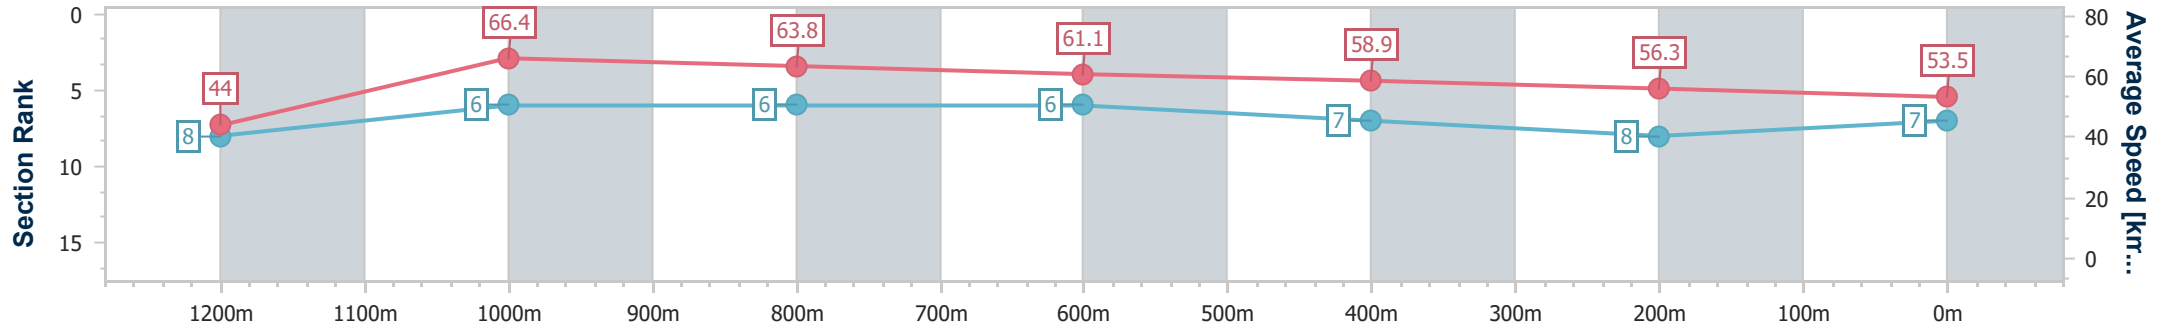

Horse/Jockey Name	A Dime Approach
Final Rank	7
Fastest Section Time (Section)	0:08.20 (Overall)
Top Speed [km/h] (Section)	69.1 (1200m)
Race State	Finished

Toowoomba QLD Professional
Race 3: Haynes – Think People. Think Haynes Maiden Handicap - 1300m

09 September 2023 - 18:13

Track Rating: Good 4, Weather: Fine, Rail Position: +5m Entire

Section	Overall	1200m	1000m	800m	600m	400m	200m
Section Times	1:21.79 [7] (0:08.20)	1:13.59 [8] (0:10.88)	1:02.71 [6] (0:11.51)	0:51.20 [6] (0:12.10)	0:39.10 [6] (0:12.61)	0:26.49 [7] (0:13.07)	0:13.42 [8] (0:13.42)
Average Speed [km/h]	44.0	66.4	63.8	61.1	58.9	56.3	53.5
Top Speed [km/h]	63.2	69.1	66.1	62.7	60.7	59.7	55.8
Avg. Dist. to Rail [m]	9.7	7.1	6.2	6.9	6.2	6.5	6.4
Avg. Stride Freq. [Hz]	2.1	2.4	2.3	2.2	2.2	2.2	2.1
Avg. Stride Length [m]	5.9	7.6	7.7	7.5	7.4	7.2	6.9

- [ ] Ranking at each section and finish
- -.-.- No data available at this section
- NA No data available