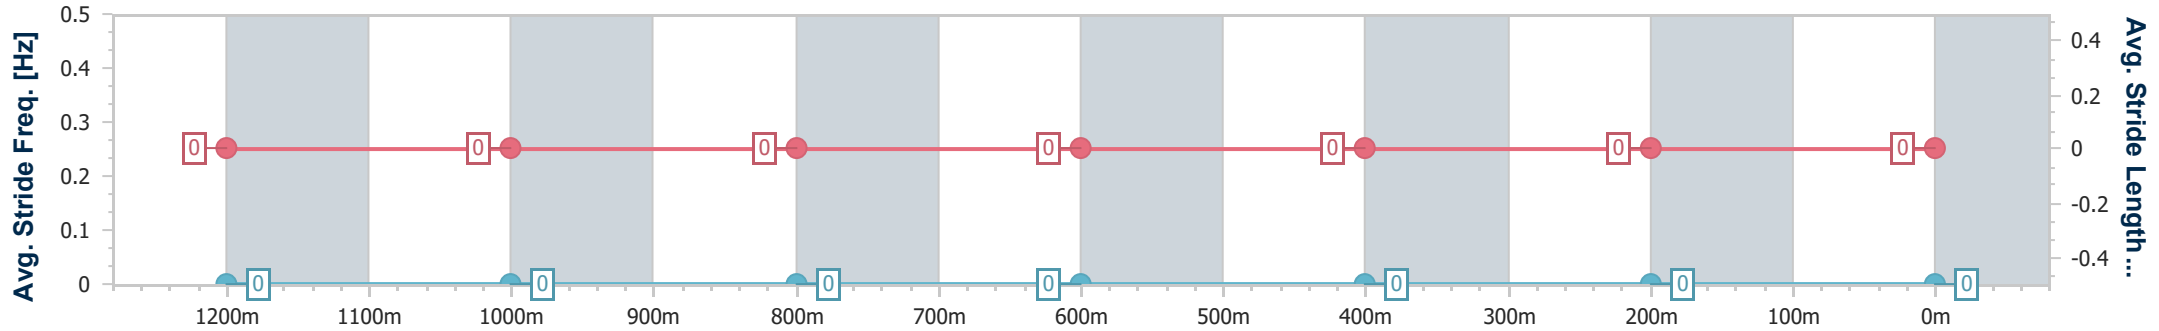

- [] Ranking at each section and finish
- .-.- No data available at this section
- NA No data available

Horse/Jockey Name	Sweet Merchant
Final Rank	9
Fastest Section Time (Section)	0:08.32 (Overall)
Top Speed [km/h] (Section)	65.5 (1200m)
Race State	Finished

Toowoomba QLD Professional
Race 3: Haynes – Think People. Think Haynes Maiden Handicap - 1300m

09 September 2023 - 18:13

Track Rating: Good 4, Weather: Fine, Rail Position: +5m Entire

Section	Overall	1200m	1000m	800m	600m	400m	200m
Section Times	1:22.98 [9] (0:08.32)	1:14.66 [9] (0:11.45)	1:03.21 [9] (0:11.86)	0:51.35 [9] (0:12.26)	0:39.09 [9] (0:12.57)	0:26.52 [9] (0:13.08)	0:13.44 [9] (0:13.44)
Average Speed [km/h]	43.3	63.2	61.5	59.3	58.5	56.6	53.4
Top Speed [km/h]	59.9	65.5	63.8	60.5	60.1	57.9	55.4
Avg. Dist. to Rail [m]	11.8	7.8	4.2	3.2	3.8	7.9	5.3
Avg. Stride Freq. [Hz]	---	---	---	---	---	---	---
Avg. Stride Length [m]	---	---	---	---	---	---	---