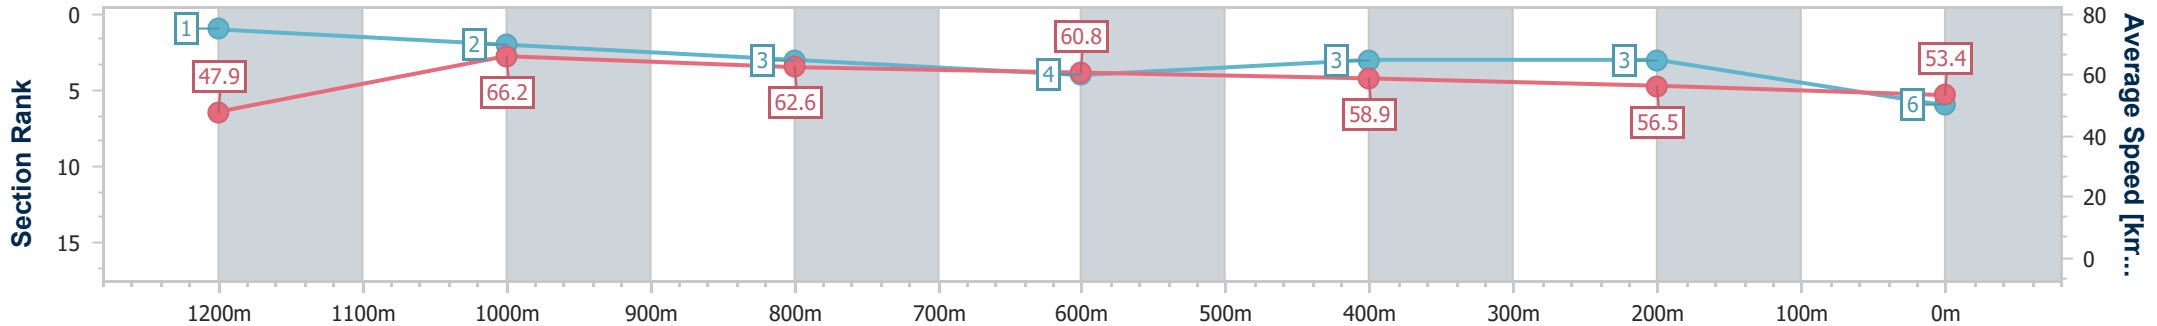

Horse/Jockey Name	Airborne Hotdog
Final Rank	6
Fastest Section Time (Section)	0:07.53 (Overall)
Top Speed [km/h] (Section)	68.2 (1200m)
Race State	Finished

Toowoomba QLD Professional
Race 3: Haynes – Think People. Think Haynes Maiden Handicap - 1300m

09 September 2023 - 18:13

Track Rating: Good 4, Weather: Fine, Rail Position: +5m Entire

Section	Overall	1200m	1000m	800m	600m	400m	200m
Section Times	1:21.09 [6] (0:07.53)	1:13.56 [1] (0:10.91)	1:02.65 [2] (0:11.72)	0:50.93 [3] (0:12.07)	0:38.86 [4] (0:12.49)	0:26.37 [3] (0:12.92)	0:13.45 [3] (0:13.45)
Average Speed [km/h]	47.9	66.2	62.6	60.8	58.9	56.5	53.4
Top Speed [km/h]	61.8	68.2	64.3	61.4	60.6	57.9	55.1
Avg. Dist. to Rail [m]	7.1	5.5	5.6	5.0	4.5	3.7	4.7
Avg. Stride Freq. [Hz]	2.2	2.2	2.2	2.2	2.2	2.2	2.1
Avg. Stride Length [m]	6.2	8.3	7.8	7.6	7.5	7.2	6.9

- [ ] Ranking at each section and finish
- -.-.- No data available at this section
- NA No data available