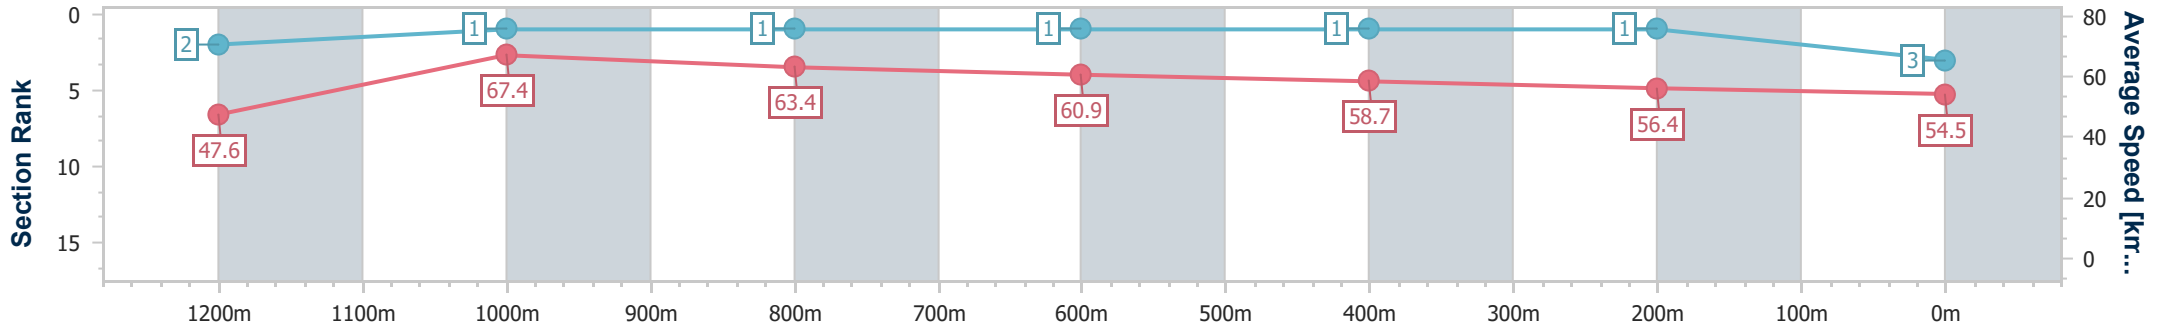

Horse/Jockey Name	Scapini
Final Rank	3
Fastest Section Time (Section)	0:07.58 (Overall)
Top Speed [km/h] (Section)	68.9 (1200m)
Race State	Finished

Toowoomba QLD Professional
Race 3: Haynes – Think People. Think Haynes Maiden Handicap - 1300m

09 September 2023 - 18:13

Track Rating: Good 4, Weather: Fine, Rail Position: +5m Entire

Section	Overall	1200m	1000m	800m	600m	400m	200m
Section Times	1:20.58 [3] (0:07.58)	1:13.00 [2] (0:10.74)	1:02.26 [1] (0:11.57)	0:50.69 [1] (0:12.02)	0:38.67 [1] (0:12.54)	0:26.13 [1] (0:12.93)	0:13.20 [1] (0:13.20)
Average Speed [km/h]	47.6	67.4	63.4	60.9	58.7	56.4	54.5
Top Speed [km/h]	65.2	68.9	66.4	62.2	60.6	57.3	55.6
Avg. Dist. to Rail [m]	14.2	7.2	5.7	4.7	3.8	3.8	3.6
Avg. Stride Freq. [Hz]	2.1	2.5	2.4	2.3	2.3	2.3	2.2
Avg. Stride Length [m]	6.3	7.3	7.4	7.2	7.1	6.9	6.8

- [ ] Ranking at each section and finish
- -.-.- No data available at this section
- NA No data available