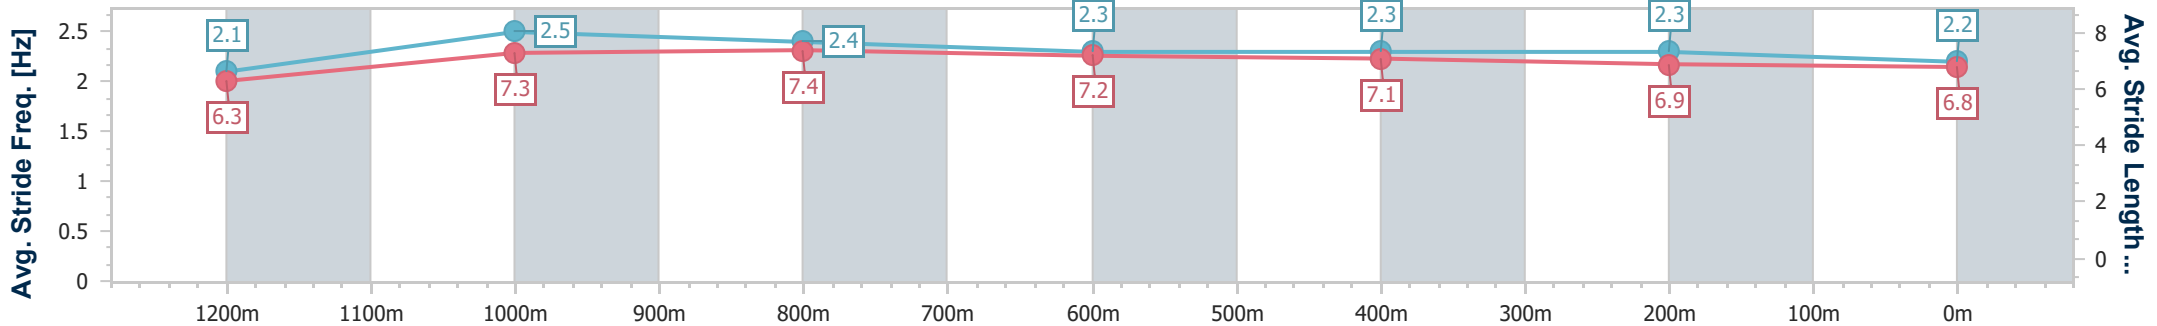

Horse/Jockey Name	Scapini
Final Rank	3
Fastest Section Time (Section)	0:07.58 (Overall)
Top Speed [km/h] (Section)	68.9 (1200m)
Race State	Finished

Toowoomba QLD Professional
Race 3: Haynes – Think People. Think Haynes Maiden Handicap - 1300m

09 September 2023 - 18:13

Track Rating: Good 4, Weather: Fine, Rail Position: +5m Entire

Section	Overall	1200m	1000m	800m	600m	400m	200m
Section Times	1:20.58 [3] (0:07.58)	1:13.00 [2] (0:10.74)	1:02.26 [1] (0:11.57)	0:50.69 [1] (0:12.02)	0:38.67 [1] (0:12.54)	0:26.13 [1] (0:12.93)	0:13.20 [1] (0:13.20)
Average Speed [km/h]	47.6	67.4	63.4	60.9	58.7	56.4	54.5
Top Speed [km/h]	65.2	68.9	66.4	62.2	60.6	57.3	55.6
Avg. Dist. to Rail [m]	14.2	7.2	5.7	4.7	3.8	3.8	3.6
Avg. Stride Freq. [Hz]	2.1	2.5	2.4	2.3	2.3	2.3	2.2
Avg. Stride Length [m]	6.3	7.3	7.4	7.2	7.1	6.9	6.8

- [ ] Ranking at each section and finish
- -.-.- No data available at this section
- NA No data available