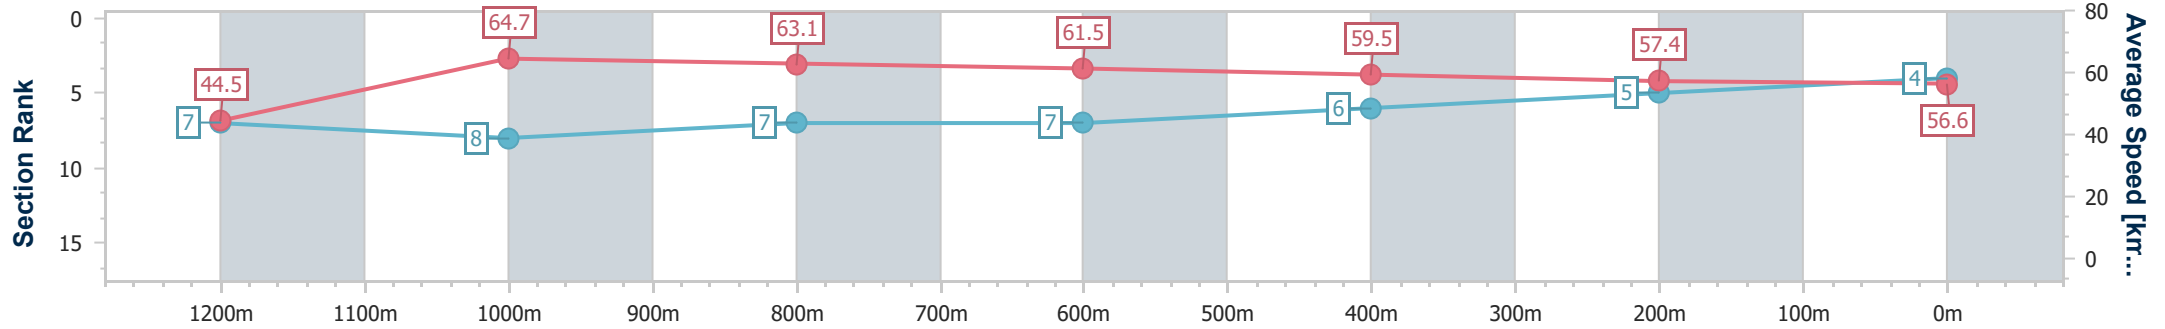

Horse/Jockey Name	Royal Dazzler
Final Rank	4
Fastest Section Time (Section)	0:08.08 (Overall)
Top Speed [km/h] (Section)	66.0 (1200m)
Race State	Finished

Toowoomba QLD Professional
Race 3: Haynes – Think People. Think Haynes Maiden Handicap - 1300m

09 September 2023 - 18:13

Track Rating: Good 4, Weather: Fine, Rail Position: +5m Entire

Section	Overall	1200m	1000m	800m	600m	400m	200m
Section Times	1:20.61 [4] (0:08.08)	1:12.53 [7] (0:11.17)	1:01.36 [8] (0:11.60)	0:49.76 [7] (0:11.94)	0:37.82 [7] (0:12.36)	0:25.46 [6] (0:12.76)	0:12.70 [5] (0:12.70)
Average Speed [km/h]	44.5	64.7	63.1	61.5	59.5	57.4	56.6
Top Speed [km/h]	61.2	66.0	65.2	63.7	60.9	59.1	57.4
Avg. Dist. to Rail [m]	7.1	5.2	5.4	5.2	4.2	5.6	7.2
Avg. Stride Freq. [Hz]	2.0	2.3	2.3	2.2	2.2	2.2	2.2
Avg. Stride Length [m]	6.3	7.7	7.6	7.6	7.5	7.2	7.1

- [ ] Ranking at each section and finish
- -.-.- No data available at this section
- NA No data available