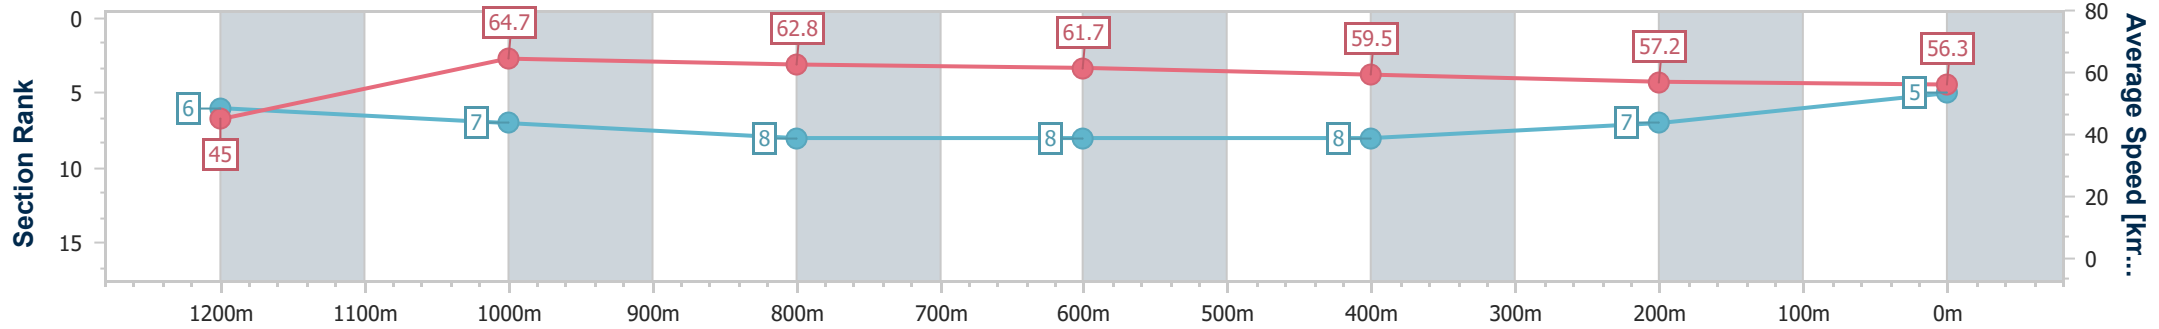

Horse/Jockey Name	Power Pack
Final Rank	5
Fastest Section Time (Section)	0:08.00 (Overall)
Top Speed [km/h] (Section)	66.2 (1200m)
Race State	Finished

Toowoomba QLD Professional
Race 3: Haynes – Think People. Think Haynes Maiden Handicap - 1300m

09 September 2023 - 18:13

Track Rating: Good 4, Weather: Fine, Rail Position: +5m Entire

Section	Overall	1200m	1000m	800m	600m	400m	200m
Section Times	1:21.04 [5] (0:08.00)	1:13.04 [6] (0:11.16)	1:01.88 [7] (0:11.71)	0:50.17 [8] (0:11.96)	0:38.21 [8] (0:12.53)	0:25.68 [8] (0:12.92)	0:12.76 [7] (0:12.76)
Average Speed [km/h]	45.0	64.7	62.8	61.7	59.5	57.2	56.3
Top Speed [km/h]	59.6	66.2	64.4	63.2	60.8	58.7	57.5
Avg. Dist. to Rail [m]	10.1	7.5	6.4	6.3	6.9	7.9	8.5
Avg. Stride Freq. [Hz]	2.0	2.3	2.3	2.2	2.2	2.2	2.2
Avg. Stride Length [m]	6.3	7.7	7.6	7.6	7.4	7.3	7.2

- [ ] Ranking at each section and finish
- -.-.- No data available at this section
- NA No data available