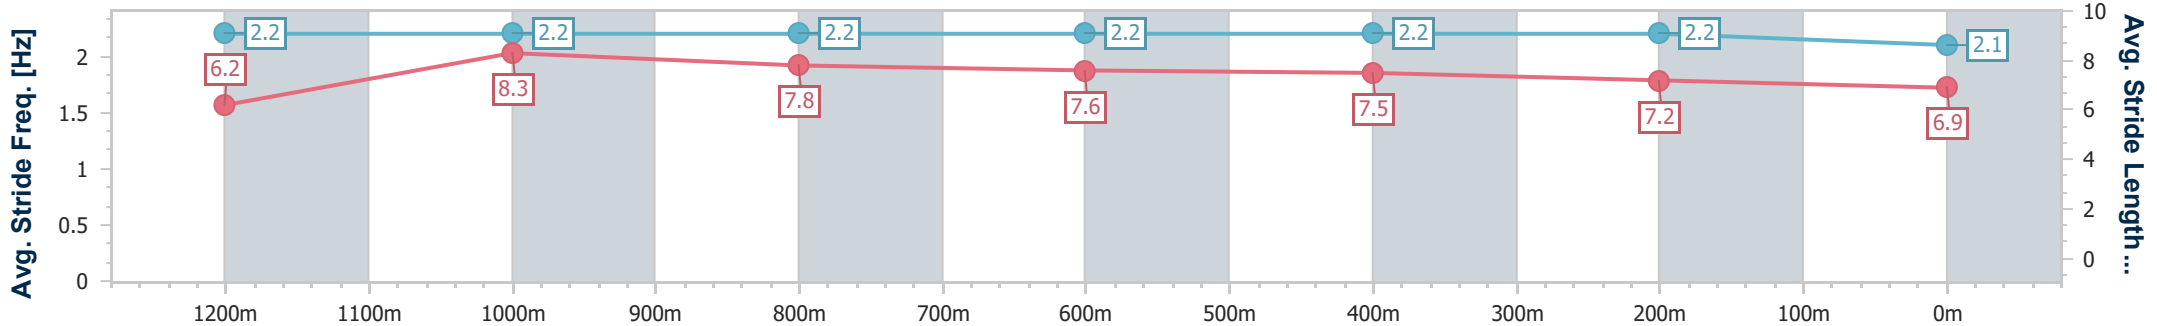

Horse/Jockey Name	Airborne Hotdog
Final Rank	6
Fastest Section Time (Section)	0:07.53 (Overall)
Top Speed [km/h] (Section)	68.2 (1200m)
Race State	Finished

Toowoomba QLD Professional
Race 3: Haynes – Think People. Think Haynes Maiden Handicap - 1300m

09 September 2023 - 18:13

Track Rating: Good 4, Weather: Fine, Rail Position: +5m Entire

Section	Overall	1200m	1000m	800m	600m	400m	200m
Section Times	1:21.09 [6] (0:07.53)	1:13.56 [1] (0:10.91)	1:02.65 [2] (0:11.72)	0:50.93 [3] (0:12.07)	0:38.86 [4] (0:12.49)	0:26.37 [3] (0:12.92)	0:13.45 [3] (0:13.45)
Average Speed [km/h]	47.9	66.2	62.6	60.8	58.9	56.5	53.4
Top Speed [km/h]	61.8	68.2	64.3	61.4	60.6	57.9	55.1
Avg. Dist. to Rail [m]	7.1	5.5	5.6	5.0	4.5	3.7	4.7
Avg. Stride Freq. [Hz]	2.2	2.2	2.2	2.2	2.2	2.2	2.1
Avg. Stride Length [m]	6.2	8.3	7.8	7.6	7.5	7.2	6.9

- [ ] Ranking at each section and finish
- -.-.- No data available at this section
- NA No data available