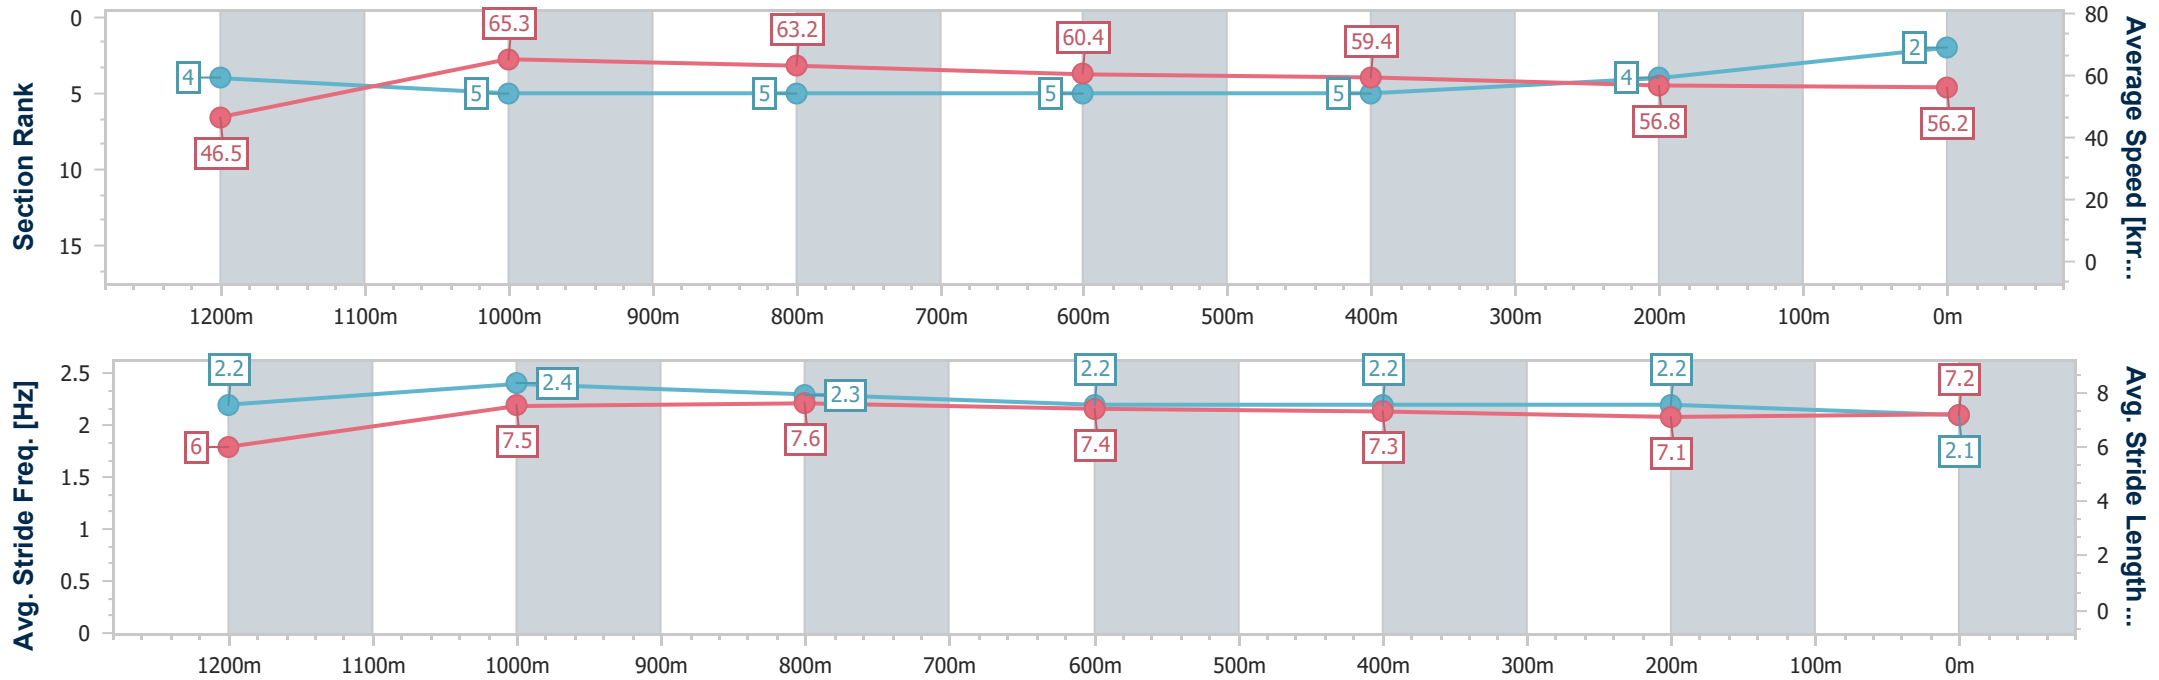

Horse/Jockey Name	Amazing Journey
Final Rank	2
Fastest Section Time (Section)	0:07.70 (Overall)
Top Speed [km/h] (Section)	67.1 (1200m)
Race State	Finished

Toowoomba QLD Professional
Race 3: Haynes – Think People. Think Haynes Maiden Handicap - 1300m

09 September 2023 - 18:13

Track Rating: Good 4, Weather: Fine, Rail Position: +5m Entire

Section	Overall	1200m	1000m	800m	600m	400m	200m
Section Times	1:20.52 [2] (0:07.70)	1:12.82 [4] (0:11.12)	1:01.70 [5] (0:11.53)	0:50.17 [5] (0:12.16)	0:38.01 [5] (0:12.36)	0:25.65 [5] (0:12.88)	0:12.77 [4] (0:12.77)
Average Speed [km/h]	46.5	65.3	63.2	60.4	59.4	56.8	56.2
Top Speed [km/h]	60.3	67.1	65.4	61.3	61.4	57.5	56.6
Avg. Dist. to Rail [m]	12.3	6.1	4.1	4.7	4.3	3.8	3.7
Avg. Stride Freq. [Hz]	2.2	2.4	2.3	2.2	2.2	2.2	2.1
Avg. Stride Length [m]	6.0	7.5	7.6	7.4	7.3	7.1	7.2

- [ ] Ranking at each section and finish
- -.-.- No data available at this section
- NA No data available