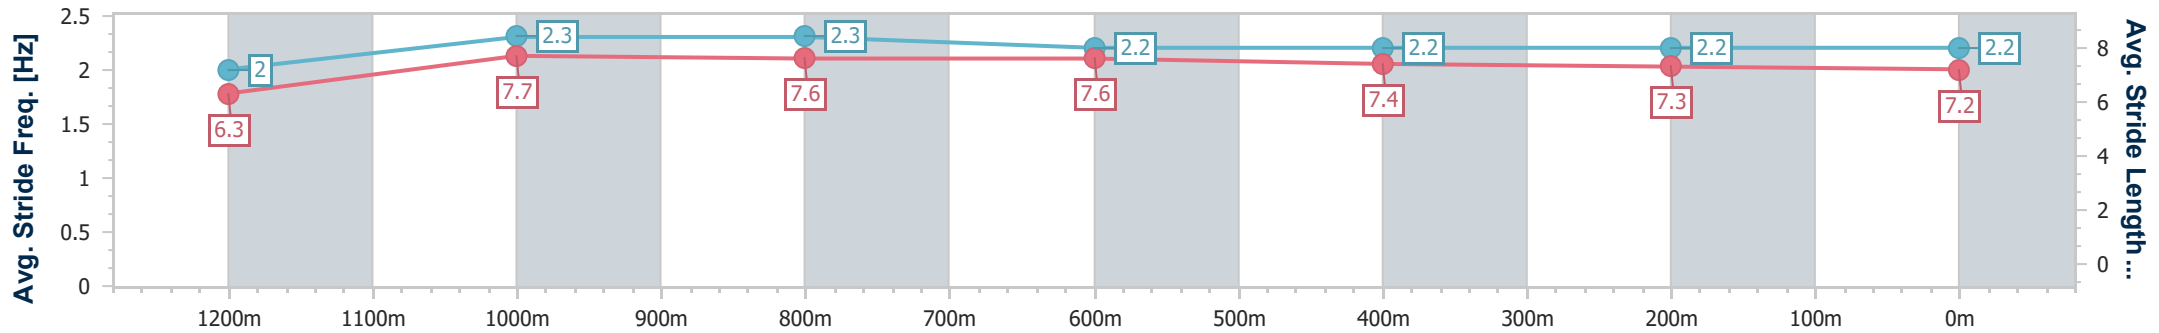

Horse/Jockey Name	Power Pack
Final Rank	5
Fastest Section Time (Section)	0:08.00 (Overall)
Top Speed [km/h] (Section)	66.2 (1200m)
Race State	Finished

Toowoomba QLD Professional
Race 3: Haynes – Think People. Think Haynes Maiden Handicap - 1300m

09 September 2023 - 18:13

Track Rating: Good 4, Weather: Fine, Rail Position: +5m Entire

Section	Overall	1200m	1000m	800m	600m	400m	200m
Section Times	1:21.04 [5] (0:08.00)	1:13.04 [6] (0:11.16)	1:01.88 [7] (0:11.71)	0:50.17 [8] (0:11.96)	0:38.21 [8] (0:12.53)	0:25.68 [8] (0:12.92)	0:12.76 [7] (0:12.76)
Average Speed [km/h]	45.0	64.7	62.8	61.7	59.5	57.2	56.3
Top Speed [km/h]	59.6	66.2	64.4	63.2	60.8	58.7	57.5
Avg. Dist. to Rail [m]	10.1	7.5	6.4	6.3	6.9	7.9	8.5
Avg. Stride Freq. [Hz]	2.0	2.3	2.3	2.2	2.2	2.2	2.2
Avg. Stride Length [m]	6.3	7.7	7.6	7.6	7.4	7.3	7.2

- [ ] Ranking at each section and finish
- -.-.- No data available at this section
- NA No data available