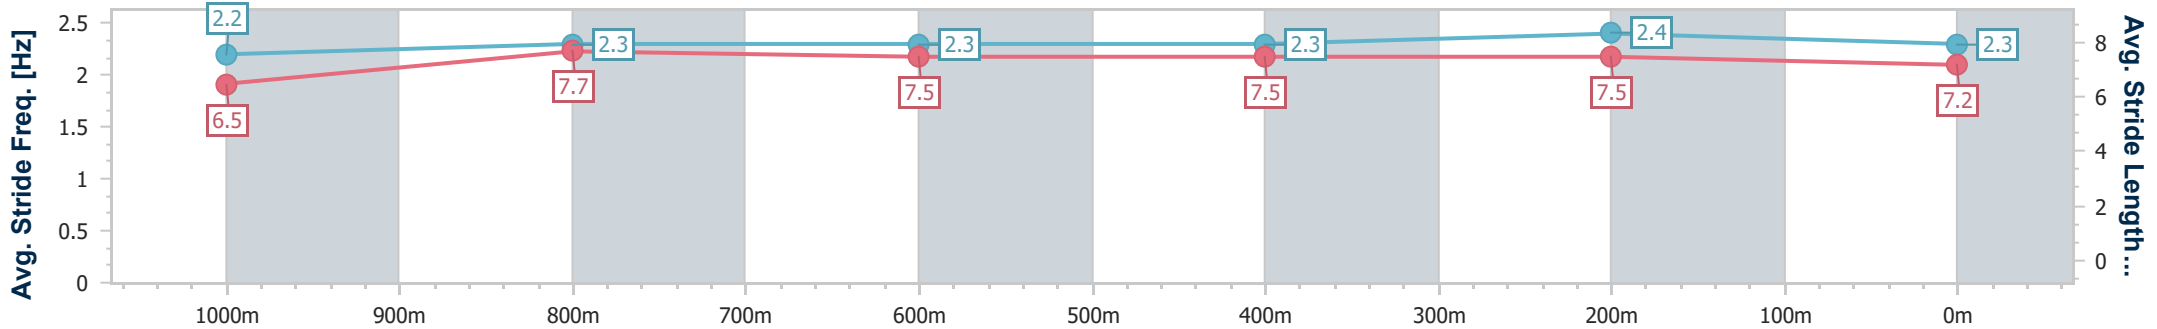

Horse/Jockey Name	The Kewess
Final Rank	8
Fastest Section Time (Section)	0:11.22 (1000m)
Top Speed [km/h] (Section)	66.0 (1000m)
Race State	Finished

Eagle Farm QLD Professional
Race 6: LGT CRESTONE CUP No Metro Wins Handicap
Weights Raised 1kg - 1200m
16 September 2023 - 14:58
Track Rating: Good 4, Weather: Fine, Rail Position: +2m Entire Course

BRISBANE RACING CLUB

Section	Overall	1000m	800m	600m	400m	200m
Section Times	1:11.38 [8] (0:13.84)	0:57.54 [6] (0:11.22)	0:46.32 [5] (0:11.48)	0:34.84 [5] (0:11.42)	0:23.42 [6] (0:11.23)	0:12.19 [7] (0:12.19)
Average Speed [km/h]	52.1	64.7	62.5	62.7	64.1	59.0
Top Speed [km/h]	64.2	66.0	65.8	64.2	65.5	64.4
Avg. Dist. to Rail [m]	1.0	1.0	0.3	1.2	4.1	6.5
Avg. Stride Freq. [Hz]	2.2	2.3	2.3	2.3	2.4	2.3
Avg. Stride Length [m]	6.5	7.7	7.5	7.5	7.5	7.2

- [ ] Ranking at each section and finish
- -.-.- No data available at this section
- NA No data available