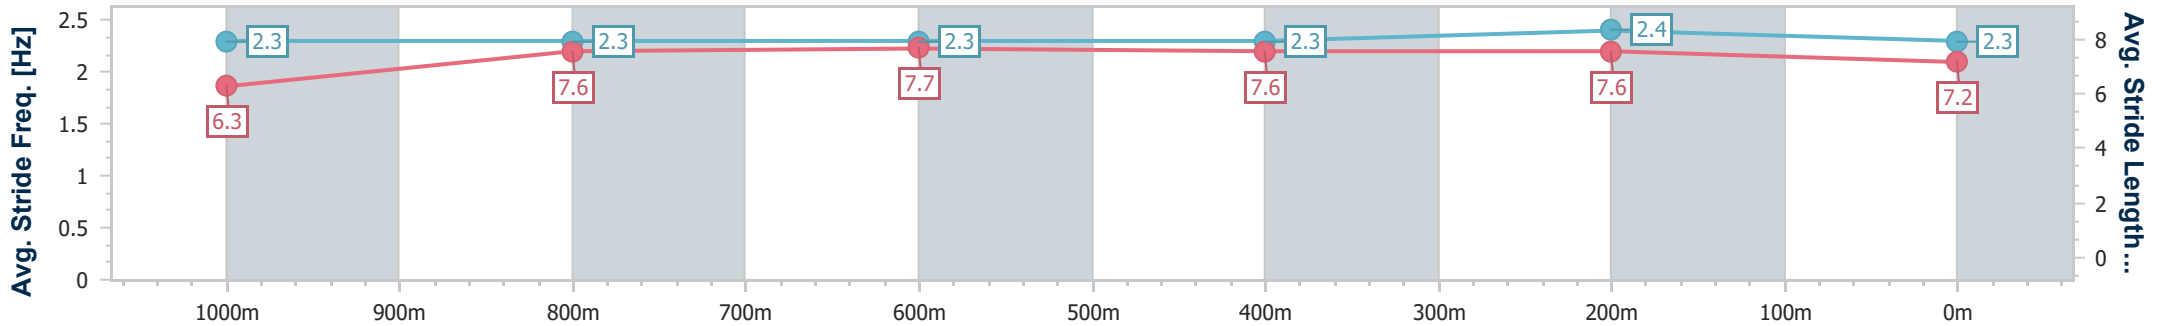

Horse/Jockey Name	Baristasista
Final Rank	4
Fastest Section Time (Section)	0:10.95 (400m)
Top Speed [km/h] (Section)	67.9 (400m)
Race State	Finished

Eagle Farm QLD Professional
Race 6: LGT CRESTONE CUP No Metro Wins Handicap
Weights Raised 1kg - 1200m
16 September 2023 - 14:58
Track Rating: Good 4, Weather: Fine, Rail Position: +2m Entire Course

BRISBANE RACING CLUB

Section	Overall	1000m	800m	600m	400m	200m
Section Times	1:10.93 [4] (0:13.86)	0:57.07 [7] (0:11.53)	0:45.54 [7] (0:11.38)	0:34.16 [7] (0:11.29)	0:22.87 [7] (0:10.95)	0:11.92 [5] (0:11.92)
Average Speed [km/h]	51.9	63.3	63.8	63.7	65.7	60.6
Top Speed [km/h]	65.4	65.5	65.4	66.2	67.9	65.8
Avg. Dist. to Rail [m]	5.6	3.0	1.7	1.2	7.3	6.9
Avg. Stride Freq. [Hz]	2.3	2.3	2.3	2.3	2.4	2.3
Avg. Stride Length [m]	6.3	7.6	7.7	7.6	7.6	7.2

- [ ] Ranking at each section and finish
- -.-.- No data available at this section
- NA No data available