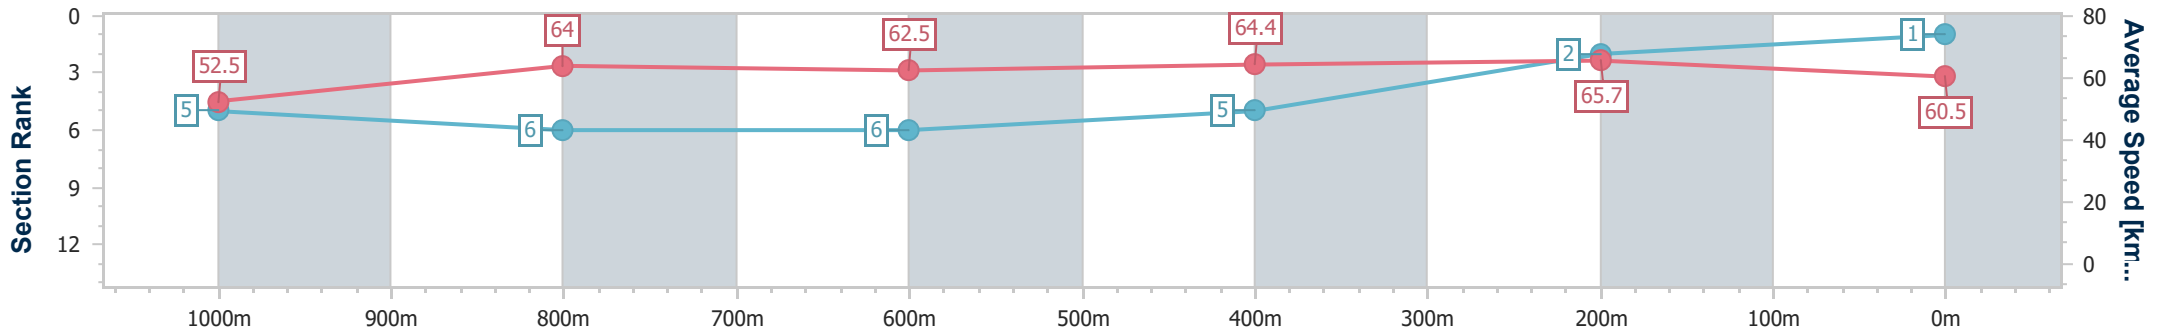

BRISBANE RACING CLUB

Section	Overall	1000m	800m	600m	400m	200m
Section Times	1:10.73 [1] (0:13.70)	0:57.03 [5] (0:11.36)	0:45.67 [6] (0:11.51)	0:34.16 [6] (0:11.30)	0:22.86 [5] (0:10.95)	0:11.91 [2] (0:11.91)
Average Speed [km/h]	52.5	64.0	62.5	64.4	65.7	60.5
Top Speed [km/h]	64.7	65.5	65.5	65.8	67.1	65.9
Avg. Dist. to Rail [m]	4.3	2.5	1.8	1.4	5.6	5.9
Avg. Stride Freq. [Hz]	2.3	2.4	2.3	2.3	2.4	2.3
Avg. Stride Length [m]	6.3	7.5	7.5	7.6	7.5	7.2