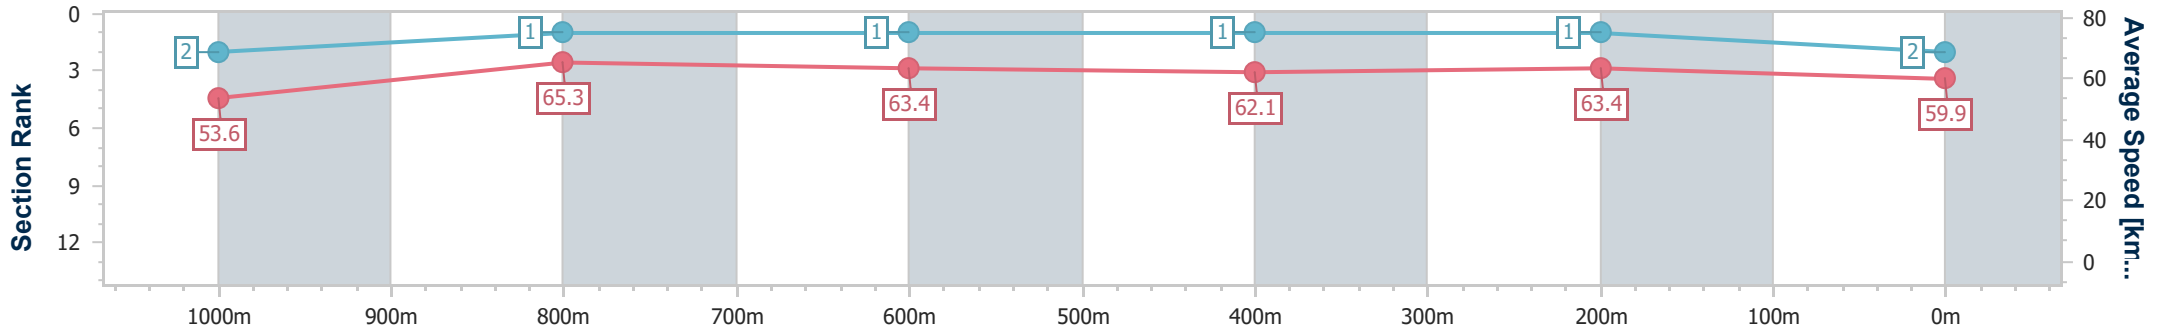

Horse/Jockey Name	Dragon Miss
Final Rank	2
Fastest Section Time (Section)	0:11.02 (1000m)
Top Speed [km/h] (Section)	67.4 (1000m)
Race State	Finished

Eagle Farm QLD Professional
Race 6: LGT CRESTONE CUP No Metro Wins Handicap
Weights Raised 1kg - 1200m
16 September 2023 - 14:58
Track Rating: Good 4, Weather: Fine, Rail Position: +2m Entire Course

BRISBANE RACING CLUB

Section	Overall	1000m	800m	600m	400m	200m
Section Times	1:10.79 [2] (0:13.39)	0:57.40 [2] (0:11.02)	0:46.38 [1] (0:11.49)	0:34.89 [1] (0:11.65)	0:23.24 [1] (0:11.24)	0:12.00 [1] (0:12.00)
Average Speed [km/h]	53.6	65.3	63.4	62.1	63.4	59.9
Top Speed [km/h]	66.4	67.4	66.0	63.5	65.4	65.1
Avg. Dist. to Rail [m]	2.2	1.7	2.7	1.1	2.2	1.8
Avg. Stride Freq. [Hz]	2.3	2.4	2.3	2.3	2.4	2.3
Avg. Stride Length [m]	6.6	7.6	7.5	7.5	7.3	7.2

- [ ] Ranking at each section and finish
- -.-.- No data available at this section
- NA No data available