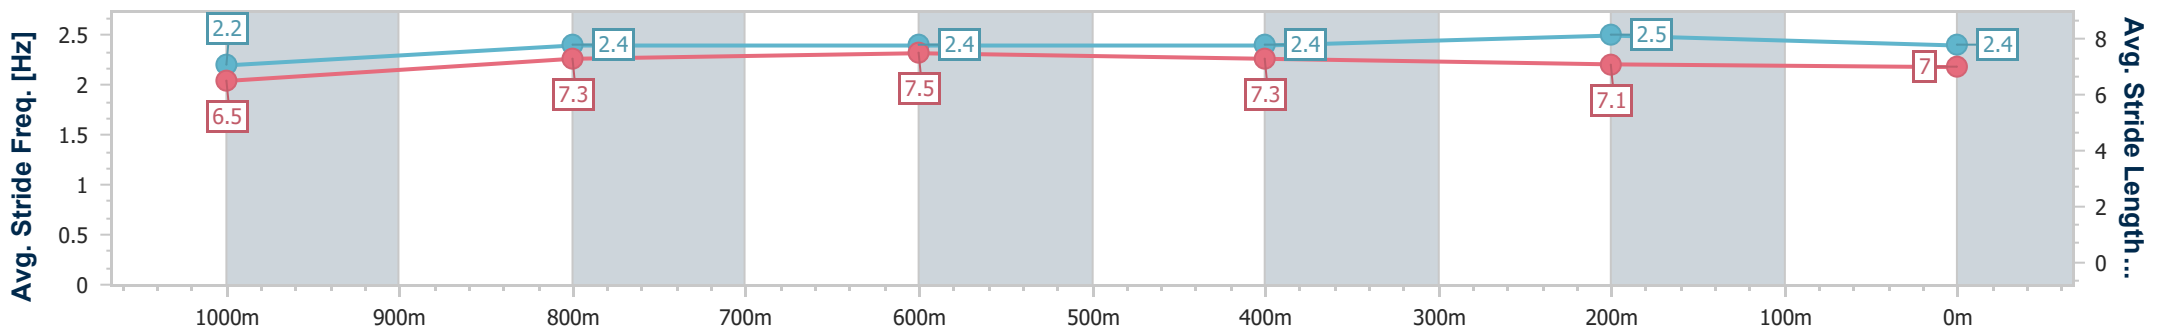

Horse/Jockey Name	Lord Markel
Final Rank	6
Fastest Section Time (Section)	0:10.90 (400m)
Top Speed [km/h] (Section)	67.9 (400m)
Race State	Finished

Eagle Farm QLD Professional
Race 6: LGT CRESTONE CUP No Metro Wins Handicap
Weights Raised 1kg - 1200m
16 September 2023 - 14:58
Track Rating: Good 4, Weather: Fine, Rail Position: +2m Entire Course

BRISBANE
RACING CLUB

Section	Overall	1000m	800m	600m	400m	200m
Section Times	1:11.11 [6] (0:14.12)	0:56.99 [9] (0:11.42)	0:45.57 [9] (0:11.33)	0:34.24 [9] (0:11.45)	0:22.79 [9] (0:10.90)	0:11.89 [8] (0:11.89)
Average Speed [km/h]	51.1	63.3	64.0	63.1	64.4	60.3
Top Speed [km/h]	65.0	65.4	65.6	65.2	67.9	65.9
Avg. Dist. to Rail [m]	6.2	2.6	1.5	1.9	9.1	9.8
Avg. Stride Freq. [Hz]	2.2	2.4	2.4	2.4	2.5	2.4
Avg. Stride Length [m]	6.5	7.3	7.5	7.3	7.1	7.0

- [ ] Ranking at each section and finish
- -.-.- No data available at this section
- NA No data available