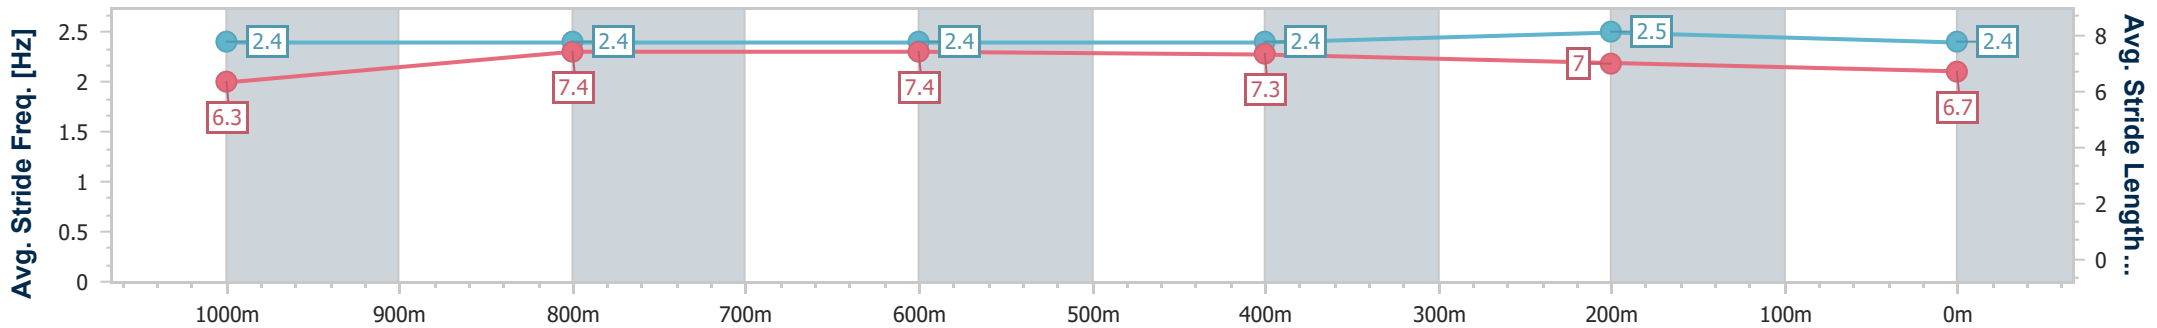

Horse/Jockey Name	Uno Artie
Final Rank	9
Fastest Section Time (Section)	0:11.21 (400m)
Top Speed [km/h] (Section)	66.6 (1000m)
Race State	Finished

Eagle Farm QLD Professional
Race 6: LGT CRESTONE CUP No Metro Wins Handicap
Weights Raised 1kg - 1200m
16 September 2023 - 14:58
Track Rating: Good 4, Weather: Fine, Rail Position: +2m Entire Course

BRISBANE RACING CLUB

Section	Overall	1000m	800m	600m	400m	200m
Section Times	1:11.41 [9] (0:13.60)	0:57.81 [3] (0:11.23)	0:46.58 [3] (0:11.52)	0:35.06 [4] (0:11.49)	0:23.57 [4] (0:11.21)	0:12.36 [6] (0:12.36)
Average Speed [km/h]	52.9	64.6	63.5	62.5	63.3	58.4
Top Speed [km/h]	65.6	66.6	66.0	64.7	66.3	63.7
Avg. Dist. to Rail [m]	3.7	2.8	2.8	1.2	3.2	3.9
Avg. Stride Freq. [Hz]	2.4	2.4	2.4	2.4	2.5	2.4
Avg. Stride Length [m]	6.3	7.4	7.4	7.3	7.0	6.7

- [ ] Ranking at each section and finish
- -.-.- No data available at this section
- NA No data available