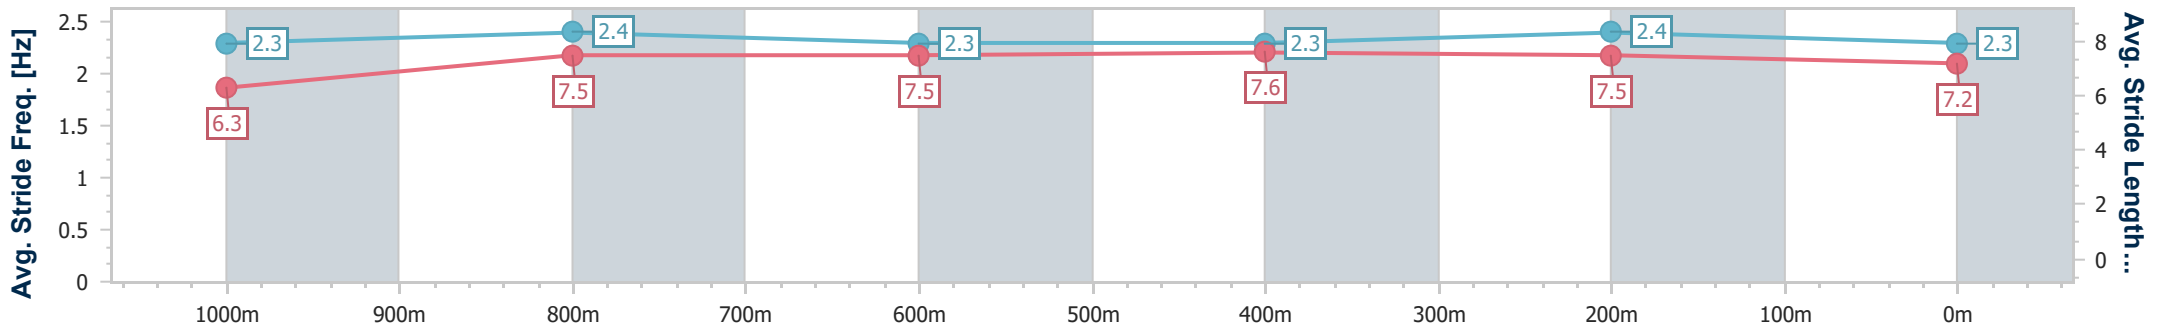

BRISBANE RACING CLUB

Section	Overall	1000m	800m	600m	400m	200m
Section Times	1:10.73 [1] (0:13.70)	0:57.03 [5] (0:11.36)	0:45.67 [6] (0:11.51)	0:34.16 [6] (0:11.30)	0:22.86 [5] (0:10.95)	0:11.91 [2] (0:11.91)
Average Speed [km/h]	52.5	64.0	62.5	64.4	65.7	60.5
Top Speed [km/h]	64.7	65.5	65.5	65.8	67.1	65.9
Avg. Dist. to Rail [m]	4.3	2.5	1.8	1.4	5.6	5.9
Avg. Stride Freq. [Hz]	2.3	2.4	2.3	2.3	2.4	2.3
Avg. Stride Length [m]	6.3	7.5	7.5	7.6	7.5	7.2