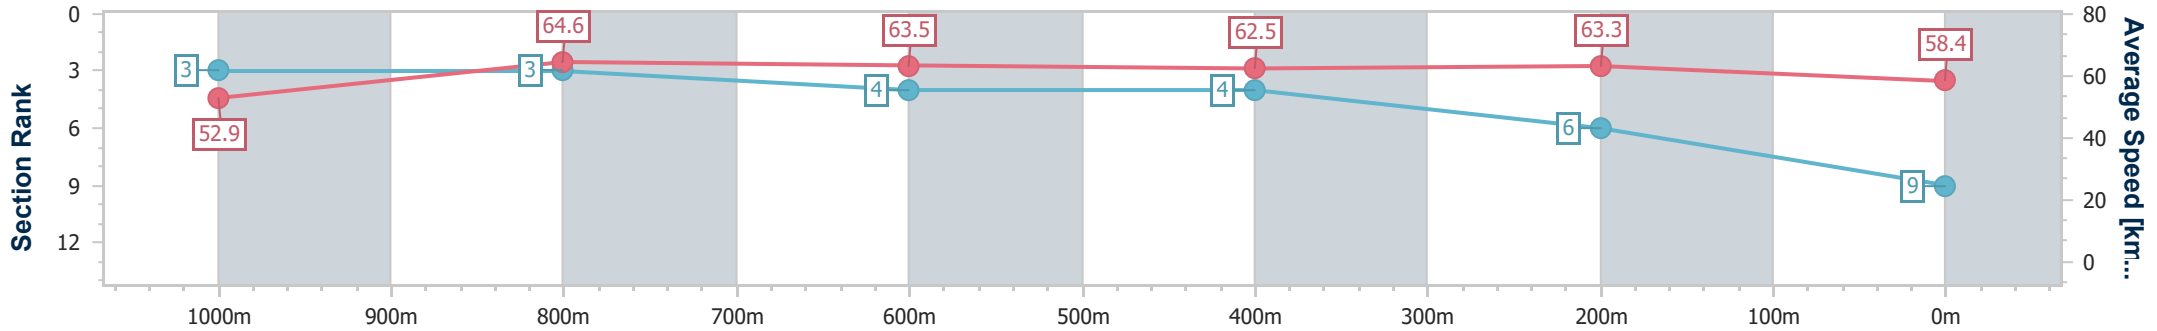

Horse/Jockey Name	Uno Artie
Final Rank	9
Fastest Section Time (Section)	0:11.21 (400m)
Top Speed [km/h] (Section)	66.6 (1000m)
Race State	Finished

Eagle Farm QLD Professional
Race 6: LGT CRESTONE CUP No Metro Wins Handicap
Weights Raised 1kg - 1200m
16 September 2023 - 14:58
Track Rating: Good 4, Weather: Fine, Rail Position: +2m Entire Course

BRISBANE RACING CLUB

Section	Overall	1000m	800m	600m	400m	200m
Section Times	1:11.41 [9] (0:13.60)	0:57.81 [3] (0:11.23)	0:46.58 [3] (0:11.52)	0:35.06 [4] (0:11.49)	0:23.57 [4] (0:11.21)	0:12.36 [6] (0:12.36)
Average Speed [km/h]	52.9	64.6	63.5	62.5	63.3	58.4
Top Speed [km/h]	65.6	66.6	66.0	64.7	66.3	63.7
Avg. Dist. to Rail [m]	3.7	2.8	2.8	1.2	3.2	3.9
Avg. Stride Freq. [Hz]	2.4	2.4	2.4	2.4	2.5	2.4
Avg. Stride Length [m]	6.3	7.4	7.4	7.3	7.0	6.7

- [ ] Ranking at each section and finish
- -.-.- No data available at this section
- NA No data available