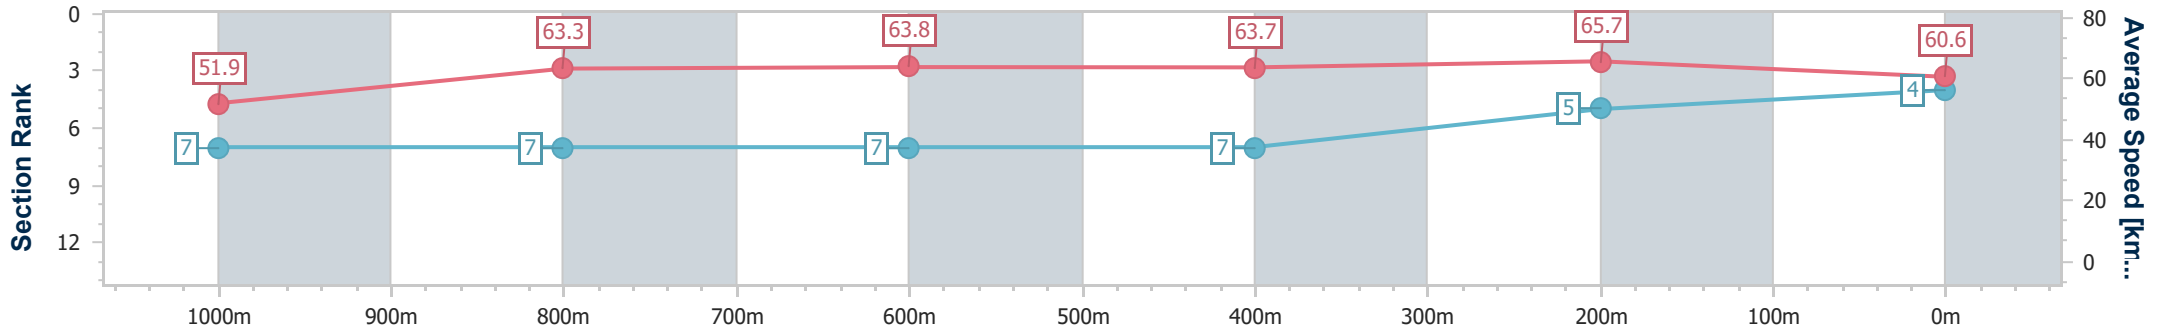

Horse/Jockey Name	Baristasista
Final Rank	4
Fastest Section Time (Section)	0:10.95 (400m)
Top Speed [km/h] (Section)	67.9 (400m)
Race State	Finished

Eagle Farm QLD Professional
Race 6: LGT CRESTONE CUP No Metro Wins Handicap
Weights Raised 1kg - 1200m
16 September 2023 - 14:58
Track Rating: Good 4, Weather: Fine, Rail Position: +2m Entire Course

BRISBANE RACING CLUB

Section	Overall	1000m	800m	600m	400m	200m
Section Times	1:10.93 [4] (0:13.86)	0:57.07 [7] (0:11.53)	0:45.54 [7] (0:11.38)	0:34.16 [7] (0:11.29)	0:22.87 [7] (0:10.95)	0:11.92 [5] (0:11.92)
Average Speed [km/h]	51.9	63.3	63.8	63.7	65.7	60.6
Top Speed [km/h]	65.4	65.5	65.4	66.2	67.9	65.8
Avg. Dist. to Rail [m]	5.6	3.0	1.7	1.2	7.3	6.9
Avg. Stride Freq. [Hz]	2.3	2.3	2.3	2.3	2.4	2.3
Avg. Stride Length [m]	6.3	7.6	7.7	7.6	7.6	7.2

- [ ] Ranking at each section and finish
- -.-.- No data available at this section
- NA No data available