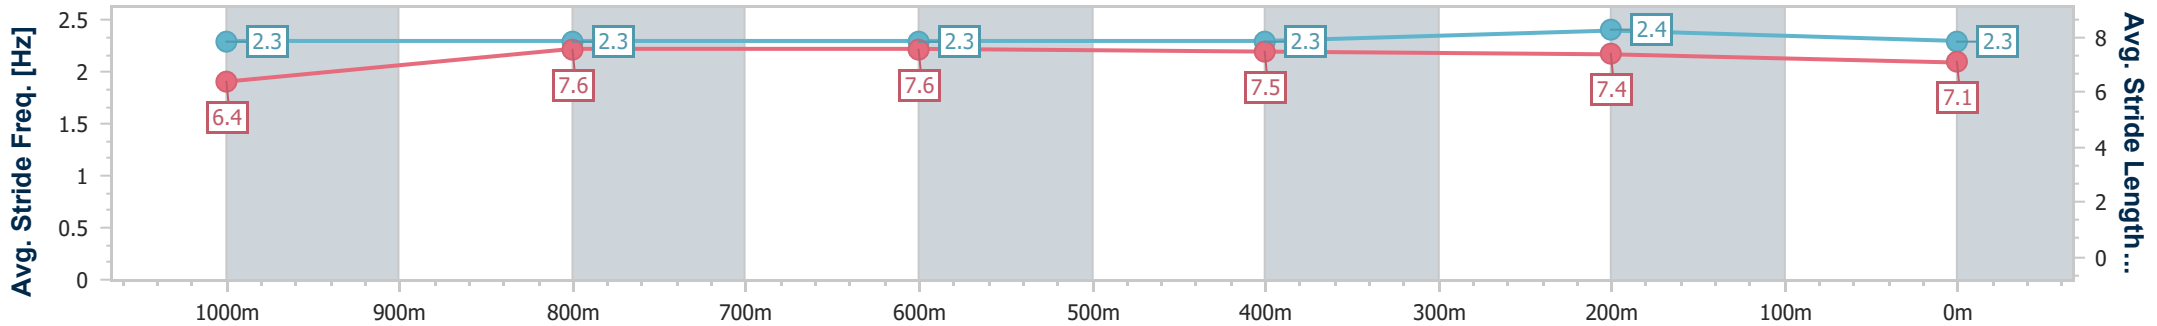

Horse/Jockey Name	Zingalong
Final Rank	5
Fastest Section Time (Section)	0:11.21 (400m)
Top Speed [km/h] (Section)	66.0 (800m)
Race State	Finished

Eagle Farm QLD Professional
Race 6: LGT CRESTONE CUP No Metro Wins Handicap
Weights Raised 1kg - 1200m
16 September 2023 - 14:58
Track Rating: Good 4, Weather: Fine, Rail Position: +2m Entire Course

BRISBANE
RACING CLUB

Section	Overall	1000m	800m	600m	400m	200m
Section Times	1:10.97 [5] (0:13.65)	0:57.32 [4] (0:11.28)	0:46.04 [4] (0:11.41)	0:34.63 [3] (0:11.41)	0:23.22 [3] (0:11.21)	0:12.01 [4] (0:12.01)
Average Speed [km/h]	52.7	63.9	63.2	62.4	64.0	60.0
Top Speed [km/h]	65.4	65.8	66.0	64.1	65.5	64.9
Avg. Dist. to Rail [m]	1.6	1.7	0.5	1.6	0.4	0.8
Avg. Stride Freq. [Hz]	2.3	2.3	2.3	2.3	2.4	2.3
Avg. Stride Length [m]	6.4	7.6	7.6	7.5	7.4	7.1

- [ ] Ranking at each section and finish
- -.-.- No data available at this section
- NA No data available