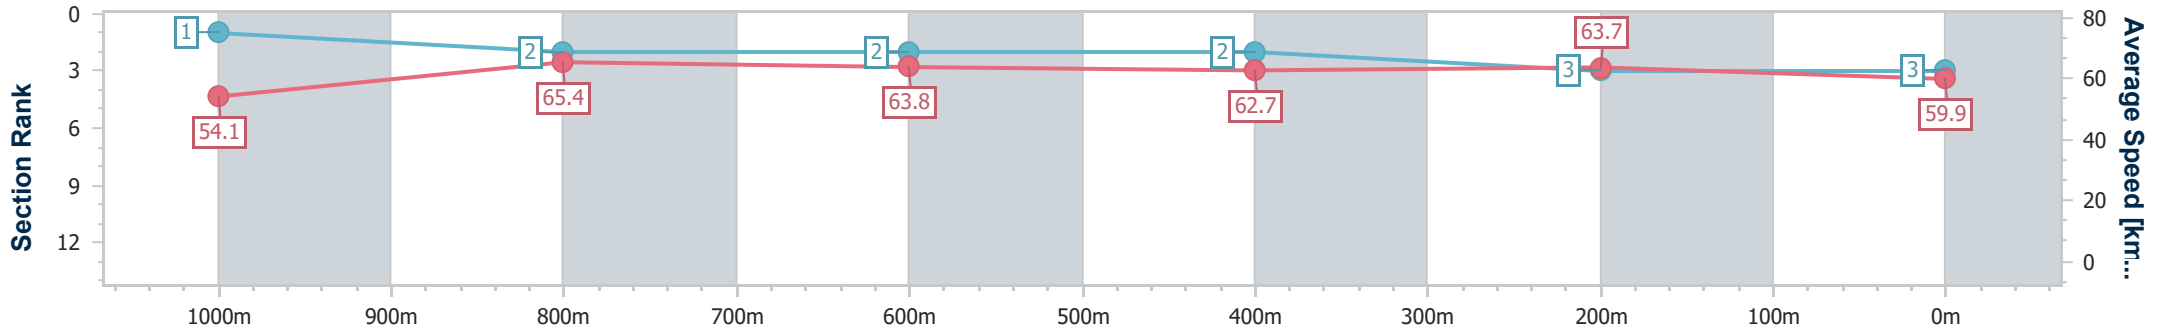

Horse/Jockey Name	Boncassie
Final Rank	3
Fastest Section Time (Section)	0:11.20 (400m)
Top Speed [km/h] (Section)	67.4 (Overall)
Race State	Finished

Eagle Farm QLD Professional
Race 6: LGT CRESTONE CUP No Metro Wins Handicap
Weights Raised 1kg - 1200m
16 September 2023 - 14:58
Track Rating: Good 4, Weather: Fine, Rail Position: +2m Entire Course

BRISBANE
RACING CLUB

Section	Overall	1000m	800m	600m	400m	200m
Section Times	1:10.89 [3] (0:13.33)	0:57.56 [1] (0:11.30)	0:46.26 [2] (0:11.46)	0:34.80 [2] (0:11.56)	0:23.24 [2] (0:11.20)	0:12.04 [3] (0:12.04)
Average Speed [km/h]	54.1	65.4	63.8	62.7	63.7	59.9
Top Speed [km/h]	67.4	67.4	66.0	64.0	66.2	64.5
Avg. Dist. to Rail [m]	7.7	5.0	3.5	1.7	4.2	5.8
Avg. Stride Freq. [Hz]	2.3	2.4	2.4	2.4	2.4	2.4
Avg. Stride Length [m]	6.5	7.6	7.5	7.4	7.3	7.0

- [ ] Ranking at each section and finish
- -.-.- No data available at this section
- NA No data available