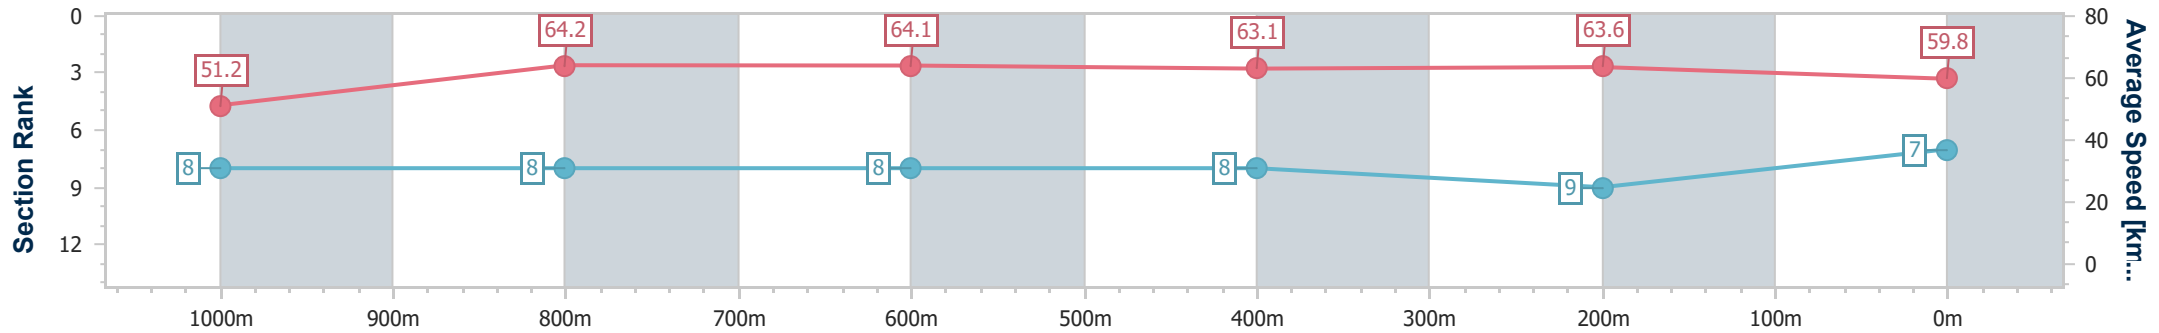

Horse/Jockey Name	Swamp Nation
Final Rank	7
Fastest Section Time (Section)	0:11.10 (400m)
Top Speed [km/h] (Section)	66.5 (800m)
Race State	Finished

Eagle Farm QLD Professional
Race 6: LGT CRESTONE CUP No Metro Wins Handicap
Weights Raised 1kg - 1200m
16 September 2023 - 14:58
Track Rating: Good 4, Weather: Fine, Rail Position: +2m Entire Course

BRISBANE RACING CLUB

Section	Overall	1000m	800m	600m	400m	200m
Section Times	1:11.33 [7] (0:14.09)	0:57.24 [8] (0:11.32)	0:45.92 [8] (0:11.37)	0:34.55 [8] (0:11.45)	0:23.10 [8] (0:11.10)	0:12.00 [9] (0:12.00)
Average Speed [km/h]	51.2	64.2	64.1	63.1	63.6	59.8
Top Speed [km/h]	62.6	66.2	66.5	64.9	66.4	65.2
Avg. Dist. to Rail [m]	2.6	1.8	2.5	1.4	7.9	10.6
Avg. Stride Freq. [Hz]	2.3	2.4	2.4	2.4	2.5	2.4
Avg. Stride Length [m]	6.2	7.4	7.4	7.3	7.1	6.8

- [ ] Ranking at each section and finish
- -.-.- No data available at this section
- NA No data available