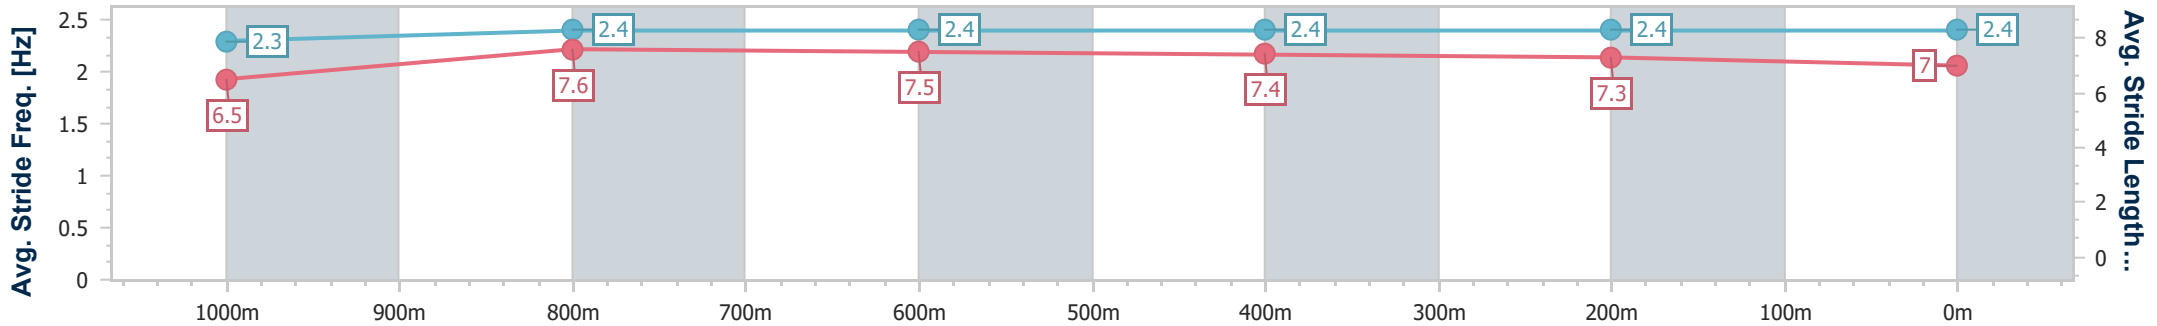

Horse/Jockey Name	Boncassie
Final Rank	3
Fastest Section Time (Section)	0:11.20 (400m)
Top Speed [km/h] (Section)	67.4 (Overall)
Race State	Finished

Eagle Farm QLD Professional
Race 6: LGT CRESTONE CUP No Metro Wins Handicap
Weights Raised 1kg - 1200m
16 September 2023 - 14:58
Track Rating: Good 4, Weather: Fine, Rail Position: +2m Entire Course

BRISBANE
RACING CLUB

Section	Overall	1000m	800m	600m	400m	200m
Section Times	1:10.89 [3] (0:13.33)	0:57.56 [1] (0:11.30)	0:46.26 [2] (0:11.46)	0:34.80 [2] (0:11.56)	0:23.24 [2] (0:11.20)	0:12.04 [3] (0:12.04)
Average Speed [km/h]	54.1	65.4	63.8	62.7	63.7	59.9
Top Speed [km/h]	67.4	67.4	66.0	64.0	66.2	64.5
Avg. Dist. to Rail [m]	7.7	5.0	3.5	1.7	4.2	5.8
Avg. Stride Freq. [Hz]	2.3	2.4	2.4	2.4	2.4	2.4
Avg. Stride Length [m]	6.5	7.6	7.5	7.4	7.3	7.0

- [ ] Ranking at each section and finish
- -.-.- No data available at this section
- NA No data available