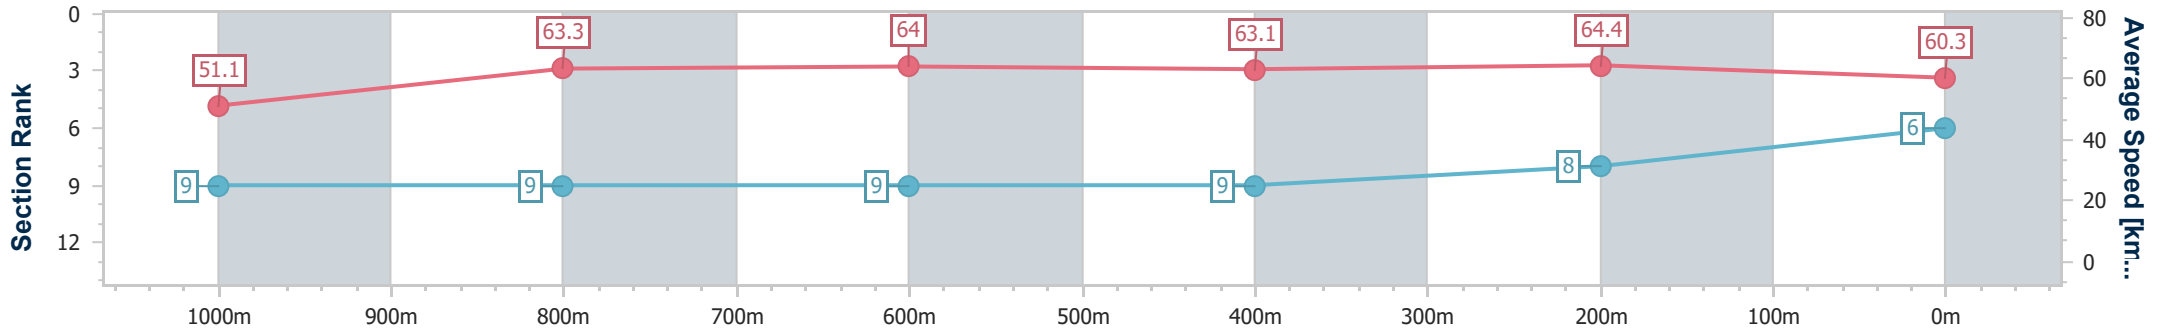

Horse/Jockey Name	Lord Markel
Final Rank	6
Fastest Section Time (Section)	0:10.90 (400m)
Top Speed [km/h] (Section)	67.9 (400m)
Race State	Finished

Eagle Farm QLD Professional
Race 6: LGT CRESTONE CUP No Metro Wins Handicap
Weights Raised 1kg - 1200m
16 September 2023 - 14:58
Track Rating: Good 4, Weather: Fine, Rail Position: +2m Entire Course

BRISBANE
RACING CLUB

Section	Overall	1000m	800m	600m	400m	200m
Section Times	1:11.11 [6] (0:14.12)	0:56.99 [9] (0:11.42)	0:45.57 [9] (0:11.33)	0:34.24 [9] (0:11.45)	0:22.79 [9] (0:10.90)	0:11.89 [8] (0:11.89)
Average Speed [km/h]	51.1	63.3	64.0	63.1	64.4	60.3
Top Speed [km/h]	65.0	65.4	65.6	65.2	67.9	65.9
Avg. Dist. to Rail [m]	6.2	2.6	1.5	1.9	9.1	9.8
Avg. Stride Freq. [Hz]	2.2	2.4	2.4	2.4	2.5	2.4
Avg. Stride Length [m]	6.5	7.3	7.5	7.3	7.1	7.0

- [ ] Ranking at each section and finish
- -.-.- No data available at this section
- NA No data available