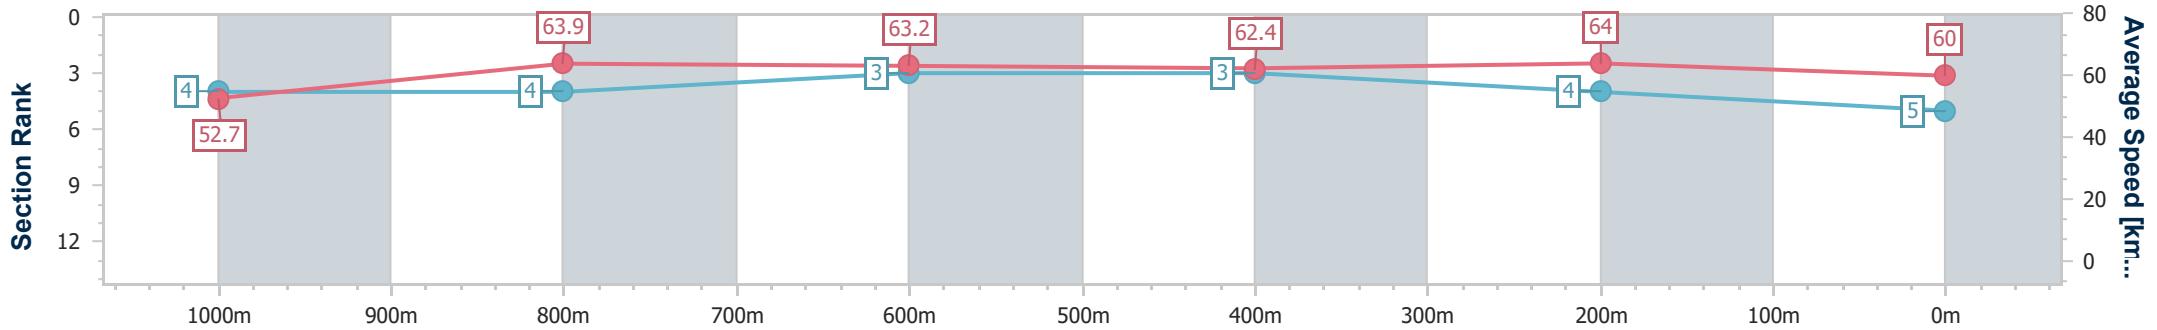

Horse/Jockey Name	Zingalong
Final Rank	5
Fastest Section Time (Section)	0:11.21 (400m)
Top Speed [km/h] (Section)	66.0 (800m)
Race State	Finished

Eagle Farm QLD Professional
Race 6: LGT CRESTONE CUP No Metro Wins Handicap
Weights Raised 1kg - 1200m
16 September 2023 - 14:58
Track Rating: Good 4, Weather: Fine, Rail Position: +2m Entire Course

BRISBANE
RACING CLUB

Section	Overall	1000m	800m	600m	400m	200m
Section Times	1:10.97 [5] (0:13.65)	0:57.32 [4] (0:11.28)	0:46.04 [4] (0:11.41)	0:34.63 [3] (0:11.41)	0:23.22 [3] (0:11.21)	0:12.01 [4] (0:12.01)
Average Speed [km/h]	52.7	63.9	63.2	62.4	64.0	60.0
Top Speed [km/h]	65.4	65.8	66.0	64.1	65.5	64.9
Avg. Dist. to Rail [m]	1.6	1.7	0.5	1.6	0.4	0.8
Avg. Stride Freq. [Hz]	2.3	2.3	2.3	2.3	2.4	2.3
Avg. Stride Length [m]	6.4	7.6	7.6	7.5	7.4	7.1

- [ ] Ranking at each section and finish
- -.-.- No data available at this section
- NA No data available