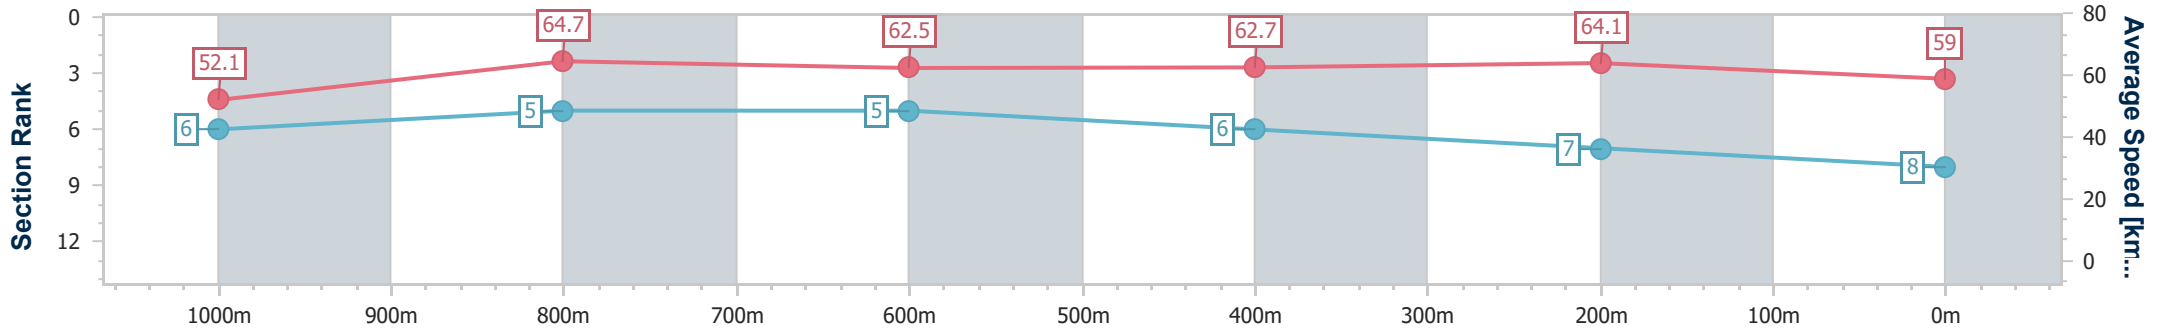

Horse/Jockey Name	The Kewess
Final Rank	8
Fastest Section Time (Section)	0:11.22 (1000m)
Top Speed [km/h] (Section)	66.0 (1000m)
Race State	Finished

Eagle Farm QLD Professional
Race 6: LGT CRESTONE CUP No Metro Wins Handicap
Weights Raised 1kg - 1200m
16 September 2023 - 14:58
Track Rating: Good 4, Weather: Fine, Rail Position: +2m Entire Course

BRISBANE RACING CLUB

Section	Overall	1000m	800m	600m	400m	200m
Section Times	1:11.38 [8] (0:13.84)	0:57.54 [6] (0:11.22)	0:46.32 [5] (0:11.48)	0:34.84 [5] (0:11.42)	0:23.42 [6] (0:11.23)	0:12.19 [7] (0:12.19)
Average Speed [km/h]	52.1	64.7	62.5	62.7	64.1	59.0
Top Speed [km/h]	64.2	66.0	65.8	64.2	65.5	64.4
Avg. Dist. to Rail [m]	1.0	1.0	0.3	1.2	4.1	6.5
Avg. Stride Freq. [Hz]	2.2	2.3	2.3	2.3	2.4	2.3
Avg. Stride Length [m]	6.5	7.7	7.5	7.5	7.5	7.2

- [ ] Ranking at each section and finish
- -.-.- No data available at this section
- NA No data available