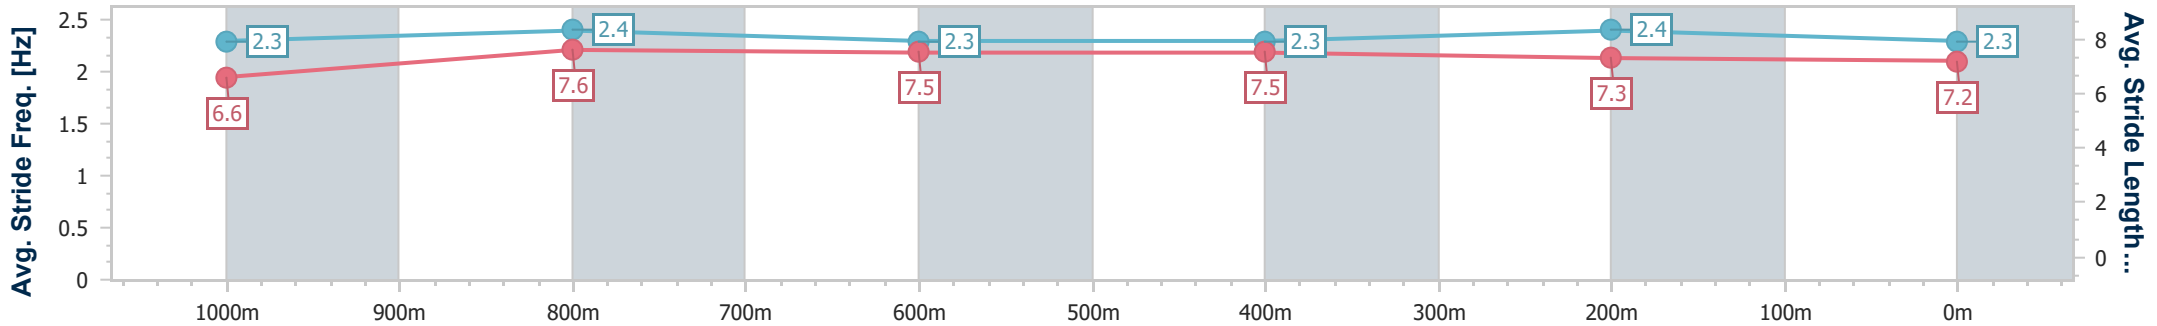

Horse/Jockey Name	Dragon Miss
Final Rank	2
Fastest Section Time (Section)	0:11.02 (1000m)
Top Speed [km/h] (Section)	67.4 (1000m)
Race State	Finished

Eagle Farm QLD Professional
Race 6: LGT CRESTONE CUP No Metro Wins Handicap
Weights Raised 1kg - 1200m
16 September 2023 - 14:58
Track Rating: Good 4, Weather: Fine, Rail Position: +2m Entire Course

BRISBANE RACING CLUB

Section	Overall	1000m	800m	600m	400m	200m
Section Times	1:10.79 [2] (0:13.39)	0:57.40 [2] (0:11.02)	0:46.38 [1] (0:11.49)	0:34.89 [1] (0:11.65)	0:23.24 [1] (0:11.24)	0:12.00 [1] (0:12.00)
Average Speed [km/h]	53.6	65.3	63.4	62.1	63.4	59.9
Top Speed [km/h]	66.4	67.4	66.0	63.5	65.4	65.1
Avg. Dist. to Rail [m]	2.2	1.7	2.7	1.1	2.2	1.8
Avg. Stride Freq. [Hz]	2.3	2.4	2.3	2.3	2.4	2.3
Avg. Stride Length [m]	6.6	7.6	7.5	7.5	7.3	7.2

- [ ] Ranking at each section and finish
- -.-.- No data available at this section
- NA No data available