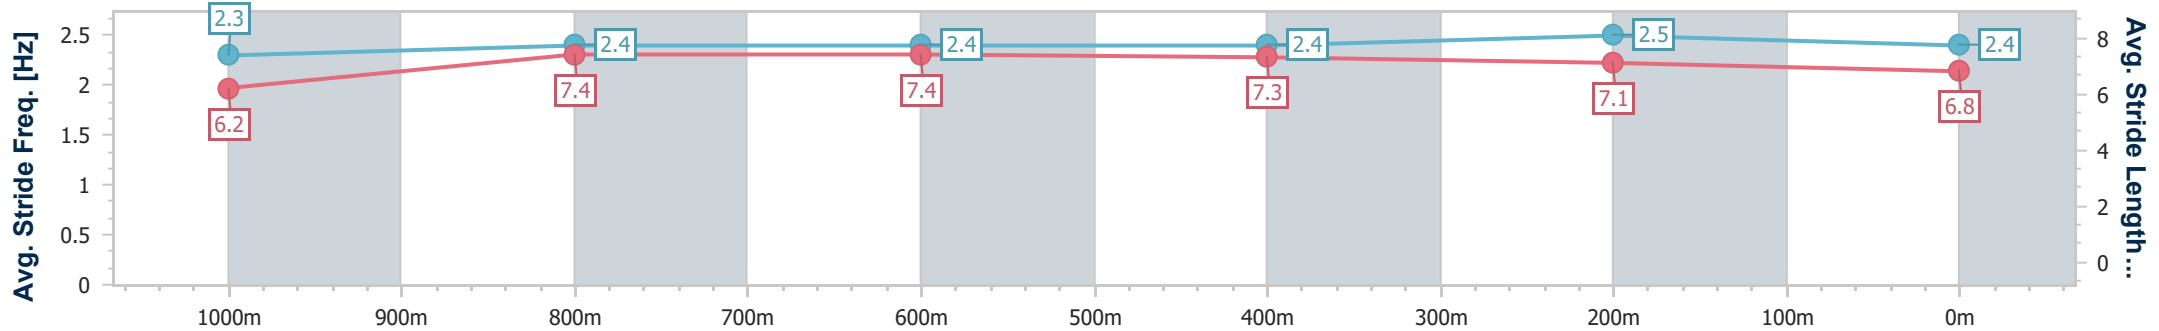

Horse/Jockey Name	Swamp Nation
Final Rank	7
Fastest Section Time (Section)	0:11.10 (400m)
Top Speed [km/h] (Section)	66.5 (800m)
Race State	Finished

Eagle Farm QLD Professional
Race 6: LGT CRESTONE CUP No Metro Wins Handicap
Weights Raised 1kg - 1200m
16 September 2023 - 14:58
Track Rating: Good 4, Weather: Fine, Rail Position: +2m Entire Course

BRISBANE RACING CLUB

Section	Overall	1000m	800m	600m	400m	200m
Section Times	1:11.33 [7] (0:14.09)	0:57.24 [8] (0:11.32)	0:45.92 [8] (0:11.37)	0:34.55 [8] (0:11.45)	0:23.10 [8] (0:11.10)	0:12.00 [9] (0:12.00)
Average Speed [km/h]	51.2	64.2	64.1	63.1	63.6	59.8
Top Speed [km/h]	62.6	66.2	66.5	64.9	66.4	65.2
Avg. Dist. to Rail [m]	2.6	1.8	2.5	1.4	7.9	10.6
Avg. Stride Freq. [Hz]	2.3	2.4	2.4	2.4	2.5	2.4
Avg. Stride Length [m]	6.2	7.4	7.4	7.3	7.1	6.8

- [ ] Ranking at each section and finish
- -.-.- No data available at this section
- NA No data available